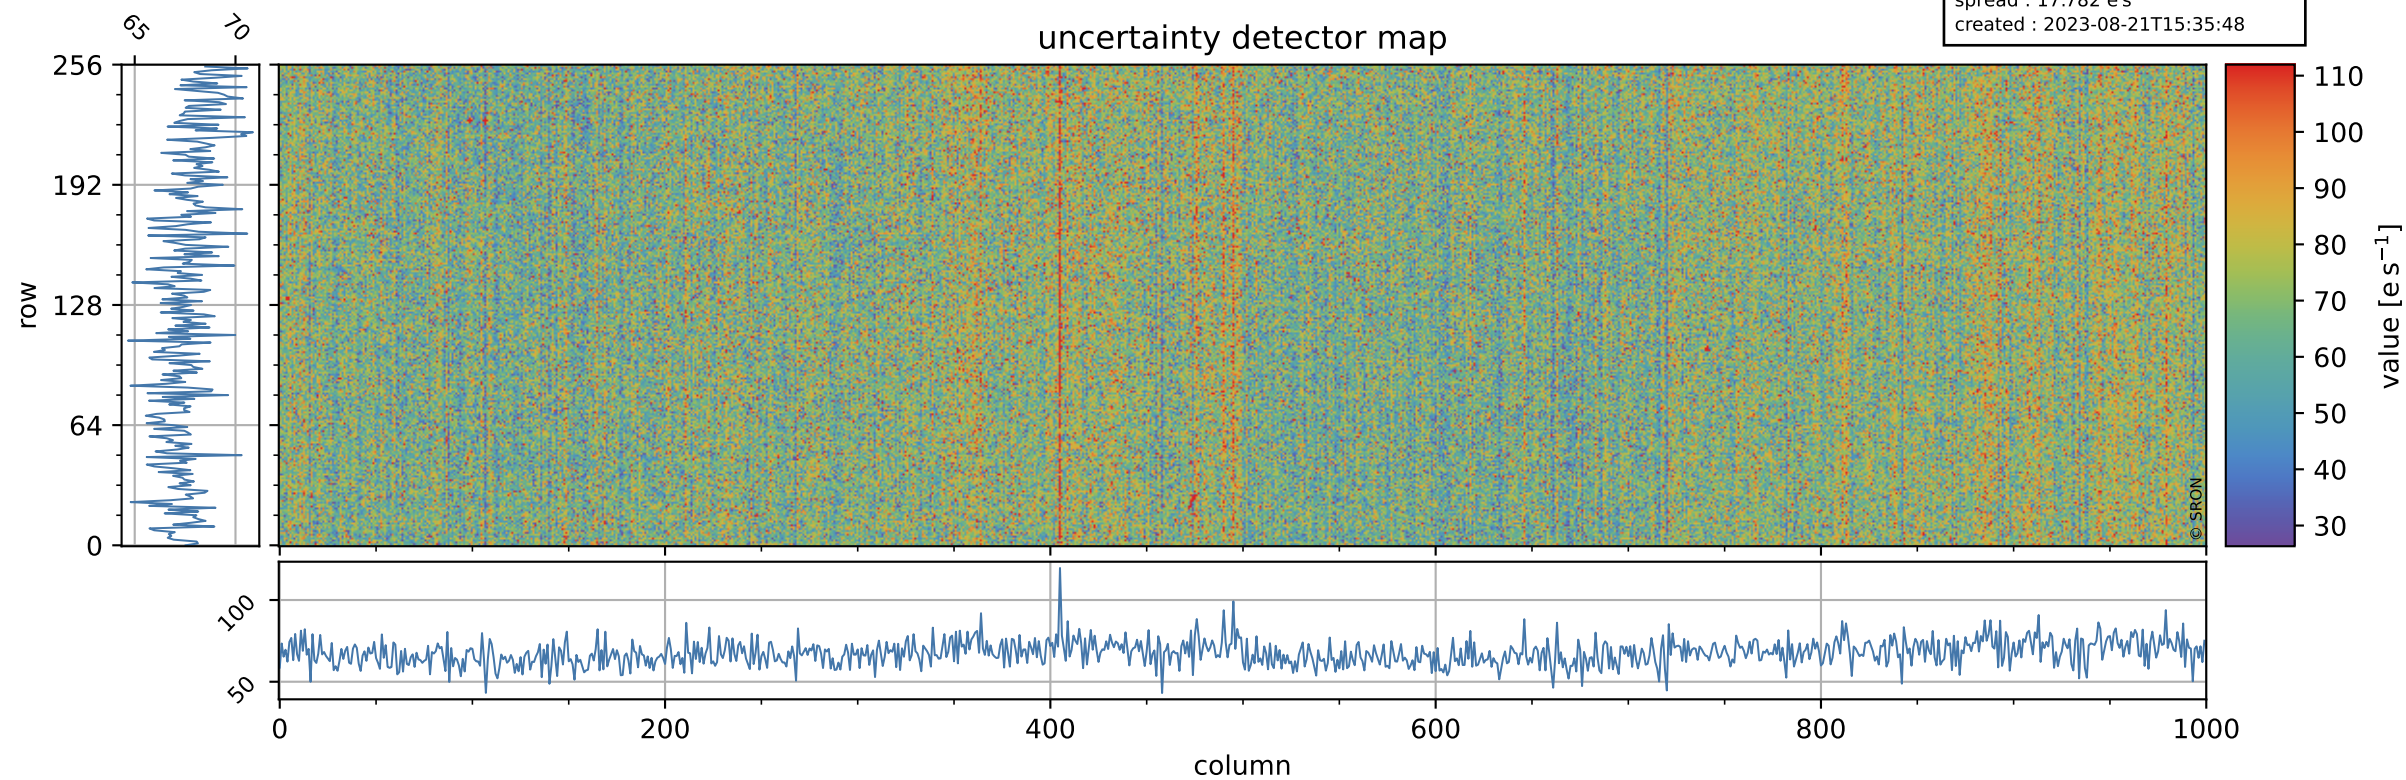

Tropomi SWIR dark flux (official)

orbits : 16 in [3457, 3502]
coverage : 2018-06-14 / 2018-06-17
median : 4.1938 ke s^{-1}
spread : 0.65215 ke s^{-1}
created : 2023-08-21T15:35:47

value detector map

Tropomi SWIR dark flux (official)

orbits : 16 in [3457, 3502]
coverage : 2018-06-14 / 2018-06-17
median : 67.514 e s^{-1}
spread : 17.782 e s^{-1}
created : 2023-08-21T15:35:48

Tropomi SWIR dark flux (official)

value compared with SWIR dark-flux CKD

orbits : 16 in [3457, 3502]
coverage : 2018-06-14 / 2018-06-17
median : 0.36911 ke s^{-1}
spread : 0.3436 ke s^{-1}
created : 2023-08-21T15:35:48

Tropomi SWIR dark flux (official) ground-tracks of Sentinel-5P

orbits : 16 in [3457, 3502]
coverage : 2018-06-14 / 2018-06-17
created : 2023-08-21T15:35:48

Tropomi SWIR dark flux (official)

orbits : [2827, 3442]
coverage : 2018-04-30 / 2018-06-12
created : 2023-08-21T15:35:49