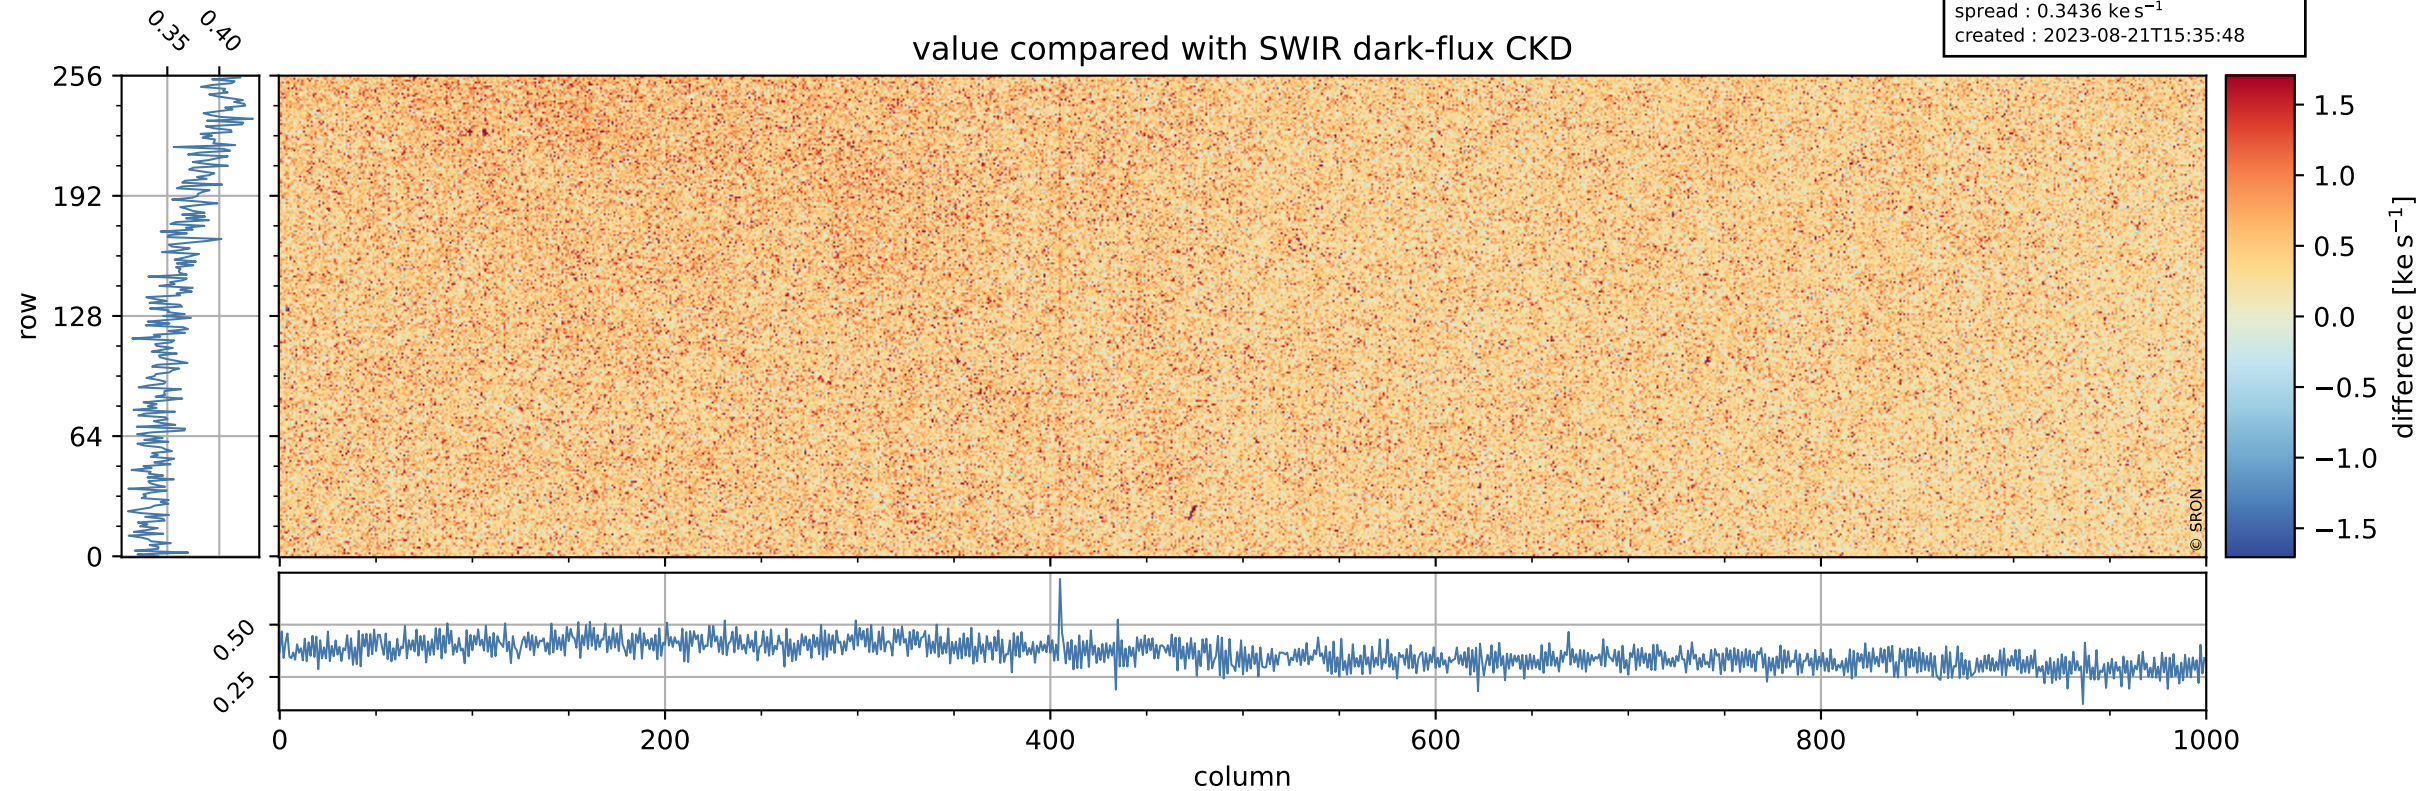

Tropomi SWIR dark flux (official)

orbits : 16 in [3457, 3502]
coverage : 2018-06-14 / 2018-06-17
median : 4.1938 ke s^{-1}
spread : 0.65215 ke s^{-1}
created : 2023-08-21T15:35:47

value detector map

Tropomi SWIR dark flux (official)

orbits : 16 in [3457, 3502]
coverage : 2018-06-14 / 2018-06-17
median : 67.514 e s^{-1}
spread : 17.782 e s^{-1}
created : 2023-08-21T15:35:48

Tropomi SWIR dark flux (official)

value compared with SWIR dark-flux CKD

orbits : 16 in [3457, 3502]
coverage : 2018-06-14 / 2018-06-17
median : 0.36911 ke s^{-1}
spread : 0.3436 ke s^{-1}
created : 2023-08-21T15:35:48

Tropomi SWIR dark flux (official) ground-tracks of Sentinel-5P

orbits : 16 in [3457, 3502]
coverage : 2018-06-14 / 2018-06-17
created : 2023-08-21T15:35:48

Tropomi SWIR dark flux (official)

orbits : [2827, 3442]
coverage : 2018-04-30 / 2018-06-12
created : 2023-08-21T15:35:49