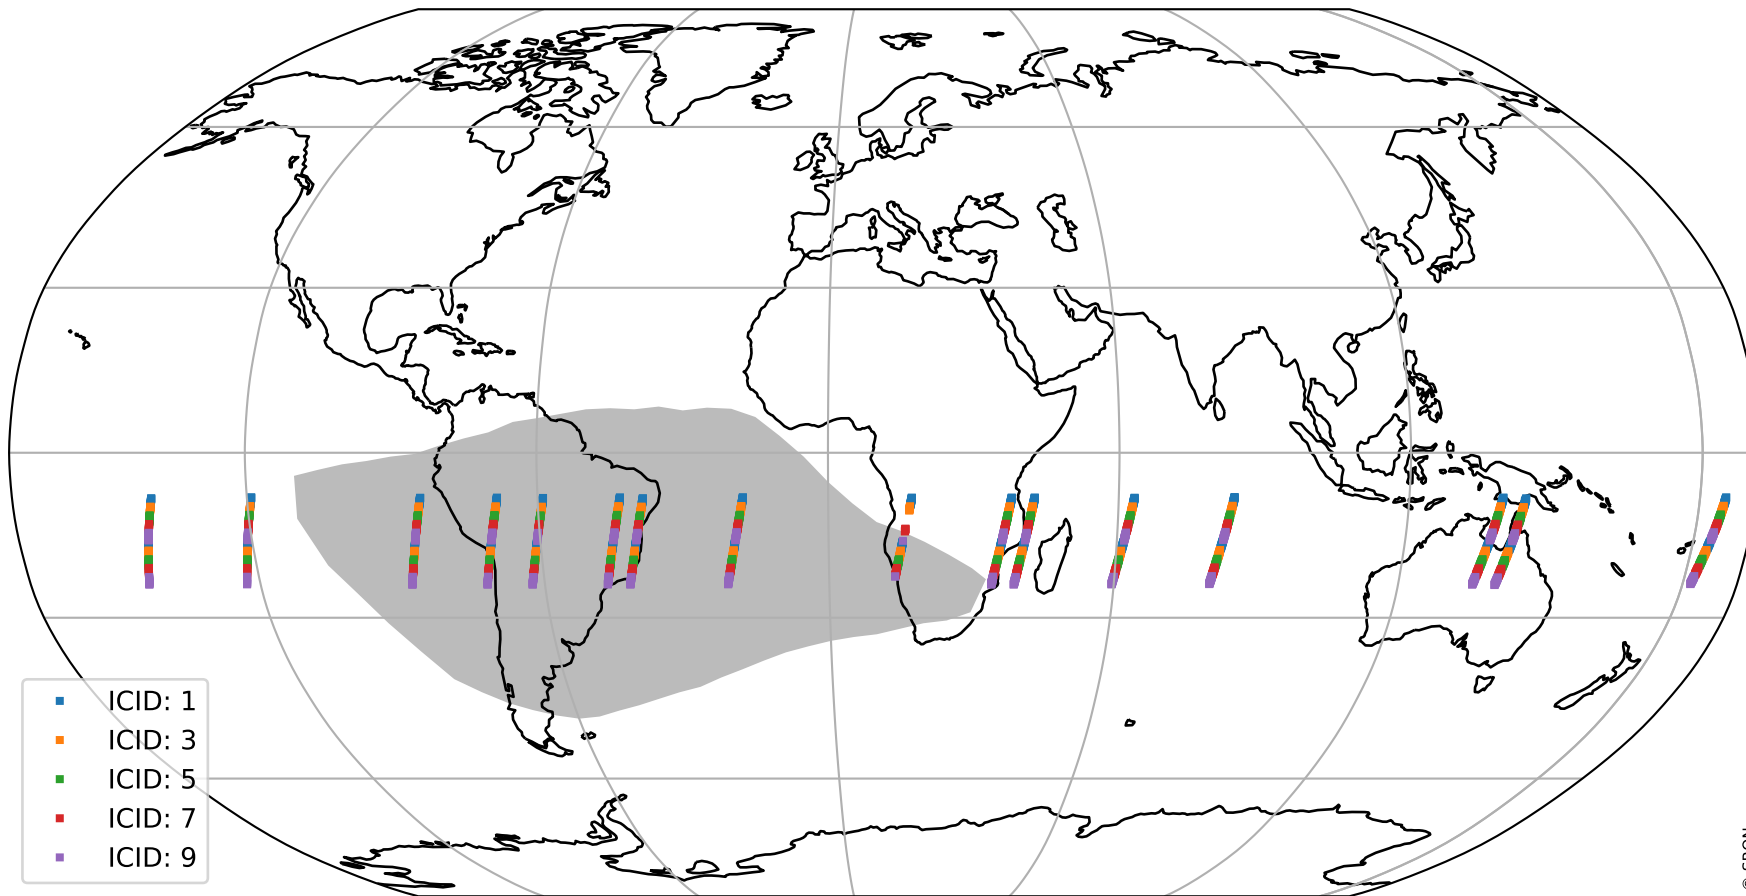

Tropomi SWIR dark flux (official)

orbits : 16 in [3457, 3502]
coverage : 2018-06-14 / 2018-06-17
median : 4.1938 ke s^{-1}
spread : 0.65215 ke s^{-1}
created : 2023-08-21T15:35:47

value detector map

Tropomi SWIR dark flux (official)

orbits : 16 in [3457, 3502]
coverage : 2018-06-14 / 2018-06-17
median : 67.514 e s^{-1}
spread : 17.782 e s^{-1}
created : 2023-08-21T15:35:48

Tropomi SWIR dark flux (official)

value compared with SWIR dark-flux CKD

orbits : 16 in [3457, 3502]
coverage : 2018-06-14 / 2018-06-17
median : 0.36911 ke s^{-1}
spread : 0.3436 ke s^{-1}
created : 2023-08-21T15:35:48

Tropomi SWIR dark flux (official) ground-tracks of Sentinel-5P

orbits : 16 in [3457, 3502]
coverage : 2018-06-14 / 2018-06-17
created : 2023-08-21T15:35:48

Tropomi SWIR dark flux (official)

orbits : [2827, 3442]
coverage : 2018-04-30 / 2018-06-12
created : 2023-08-21T15:35:49