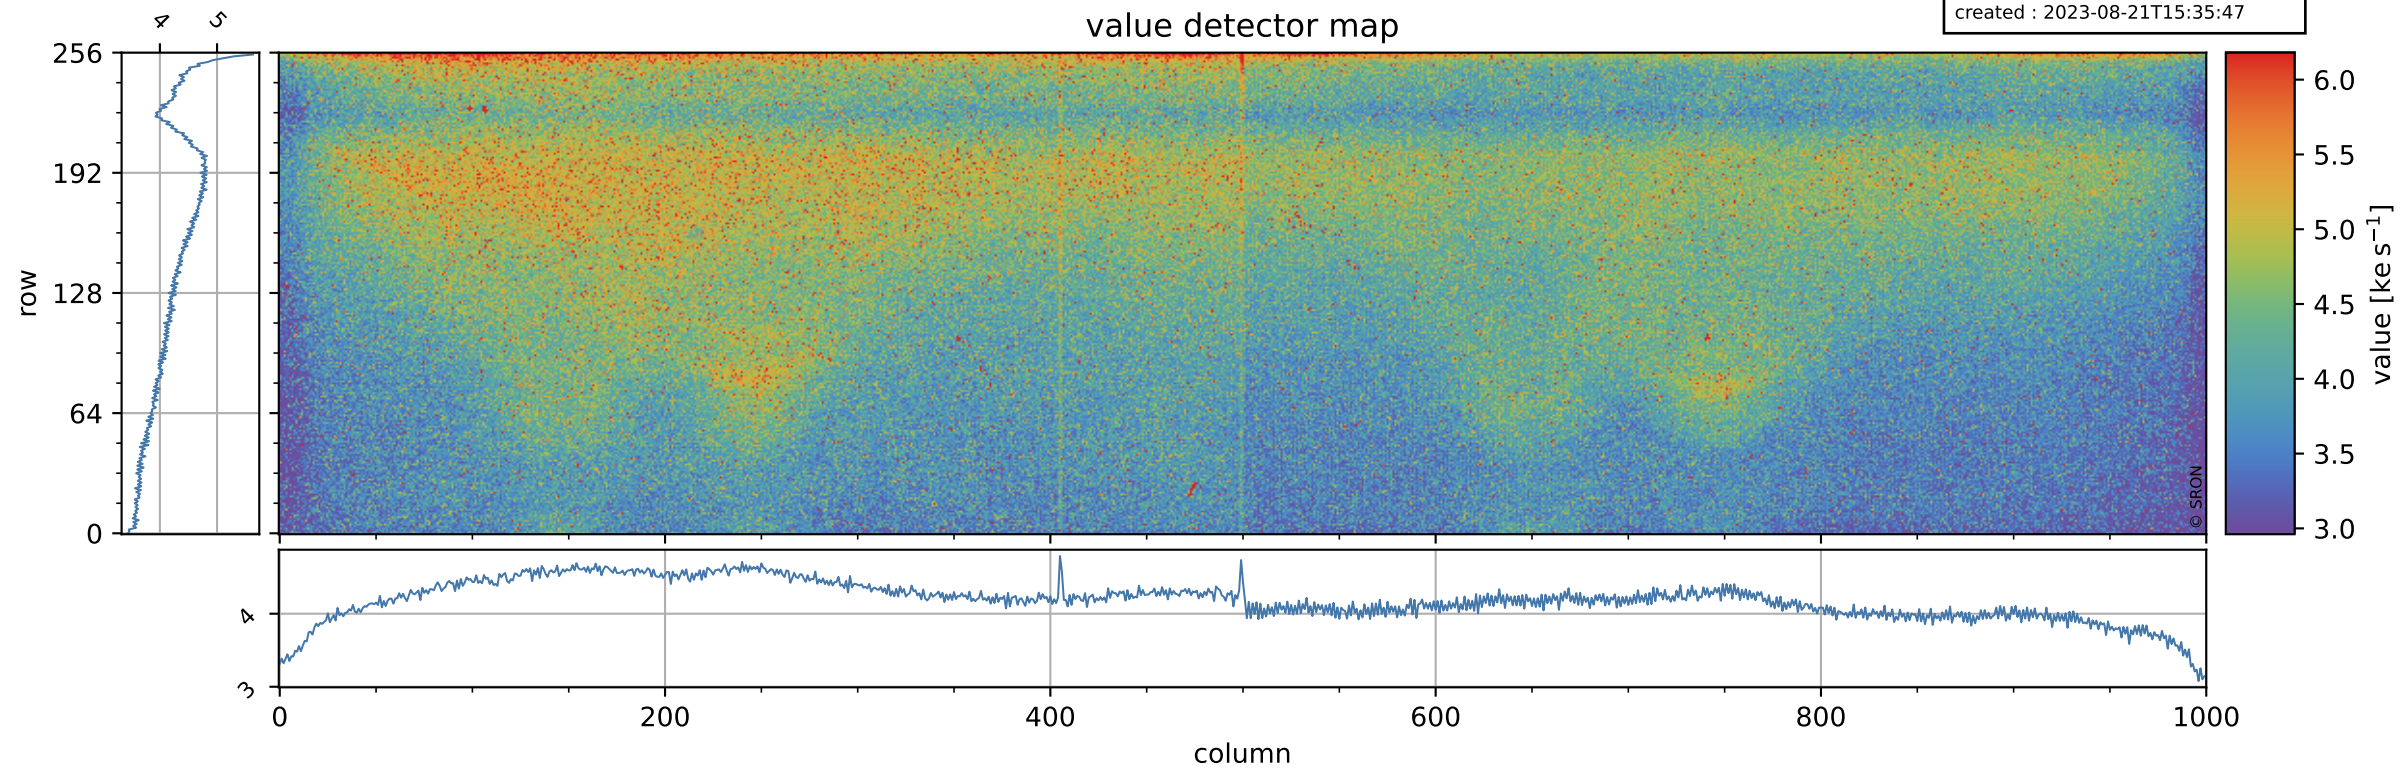

Tropomi SWIR dark flux (official)

orbits : 16 in [3457, 3502]
coverage : 2018-06-14 / 2018-06-17
median : 4.1938 ke s^{-1}
spread : 0.65215 ke s^{-1}
created : 2023-08-21T15:35:47

value detector map

Tropomi SWIR dark flux (official)

orbits : 16 in [3457, 3502]
coverage : 2018-06-14 / 2018-06-17
median : 67.514 e s^{-1}
spread : 17.782 e s^{-1}
created : 2023-08-21T15:35:48

Tropomi SWIR dark flux (official)

value compared with SWIR dark-flux CKD

orbits : 16 in [3457, 3502]
coverage : 2018-06-14 / 2018-06-17
median : 0.36911 ke s^{-1}
spread : 0.3436 ke s^{-1}
created : 2023-08-21T15:35:48

Tropomi SWIR dark flux (official) ground-tracks of Sentinel-5P

orbits : 16 in [3457, 3502]
coverage : 2018-06-14 / 2018-06-17
created : 2023-08-21T15:35:48

Tropomi SWIR dark flux (official)

orbits : [2827, 3442]
coverage : 2018-04-30 / 2018-06-12
created : 2023-08-21T15:35:49