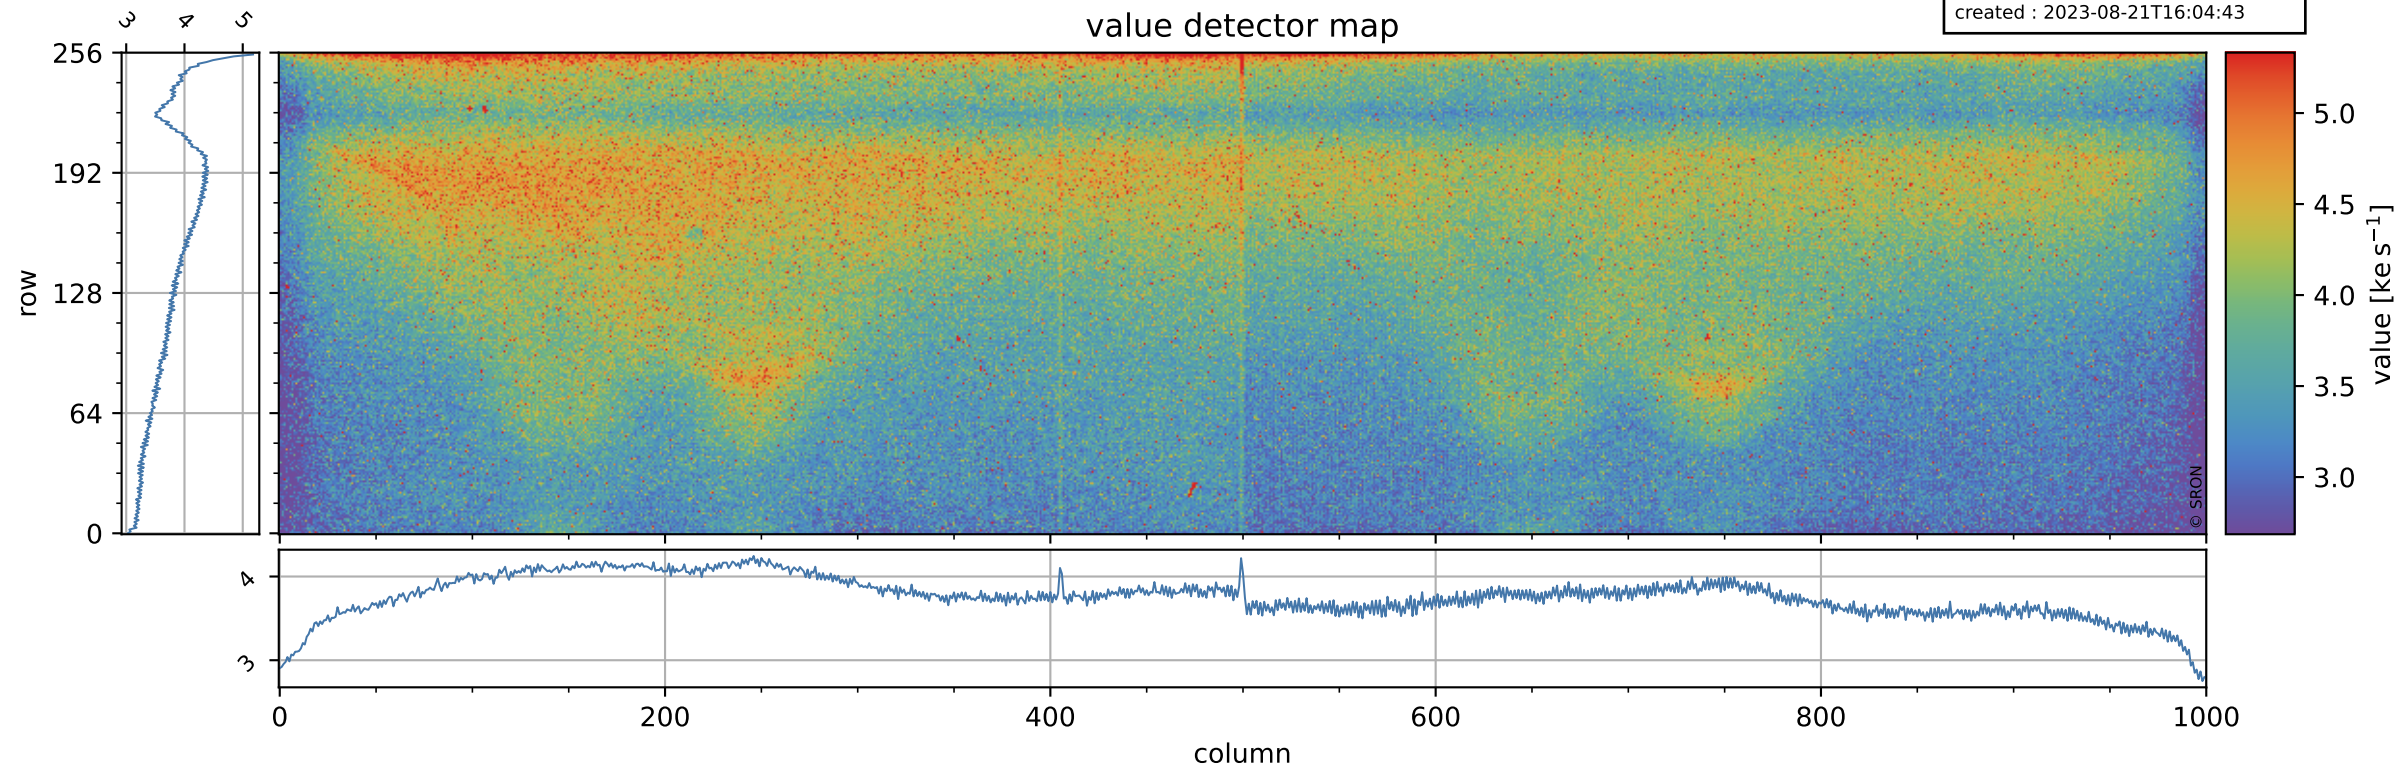

Tropomi SWIR dark flux (official)

orbits : 19 in [16897, 16942]
coverage : 2021-01-16 / 2021-01-19
median : 3.7662 ke s^{-1}
spread : 0.55885 ke s^{-1}
created : 2023-08-21T16:04:43

Tropomi SWIR dark flux (official)

orbits : 19 in [16897, 16942]
coverage : 2021-01-16 / 2021-01-19
median : 11.701 e s^{-1}
spread : 5.9863 e s^{-1}
created : 2023-08-21T16:04:43

Tropomi SWIR dark flux (official) ground-tracks of Sentinel-5P

orbits : 19 in [16897, 16942]
coverage : 2021-01-16 / 2021-01-19
created : 2023-08-21T16:04:43

Tropomi SWIR dark flux (official)

orbits : [2827, 16942]
coverage : 2018-04-30 / 2021-01-19
created : 2023-08-21T16:04:44

trend of detector median & temperatures