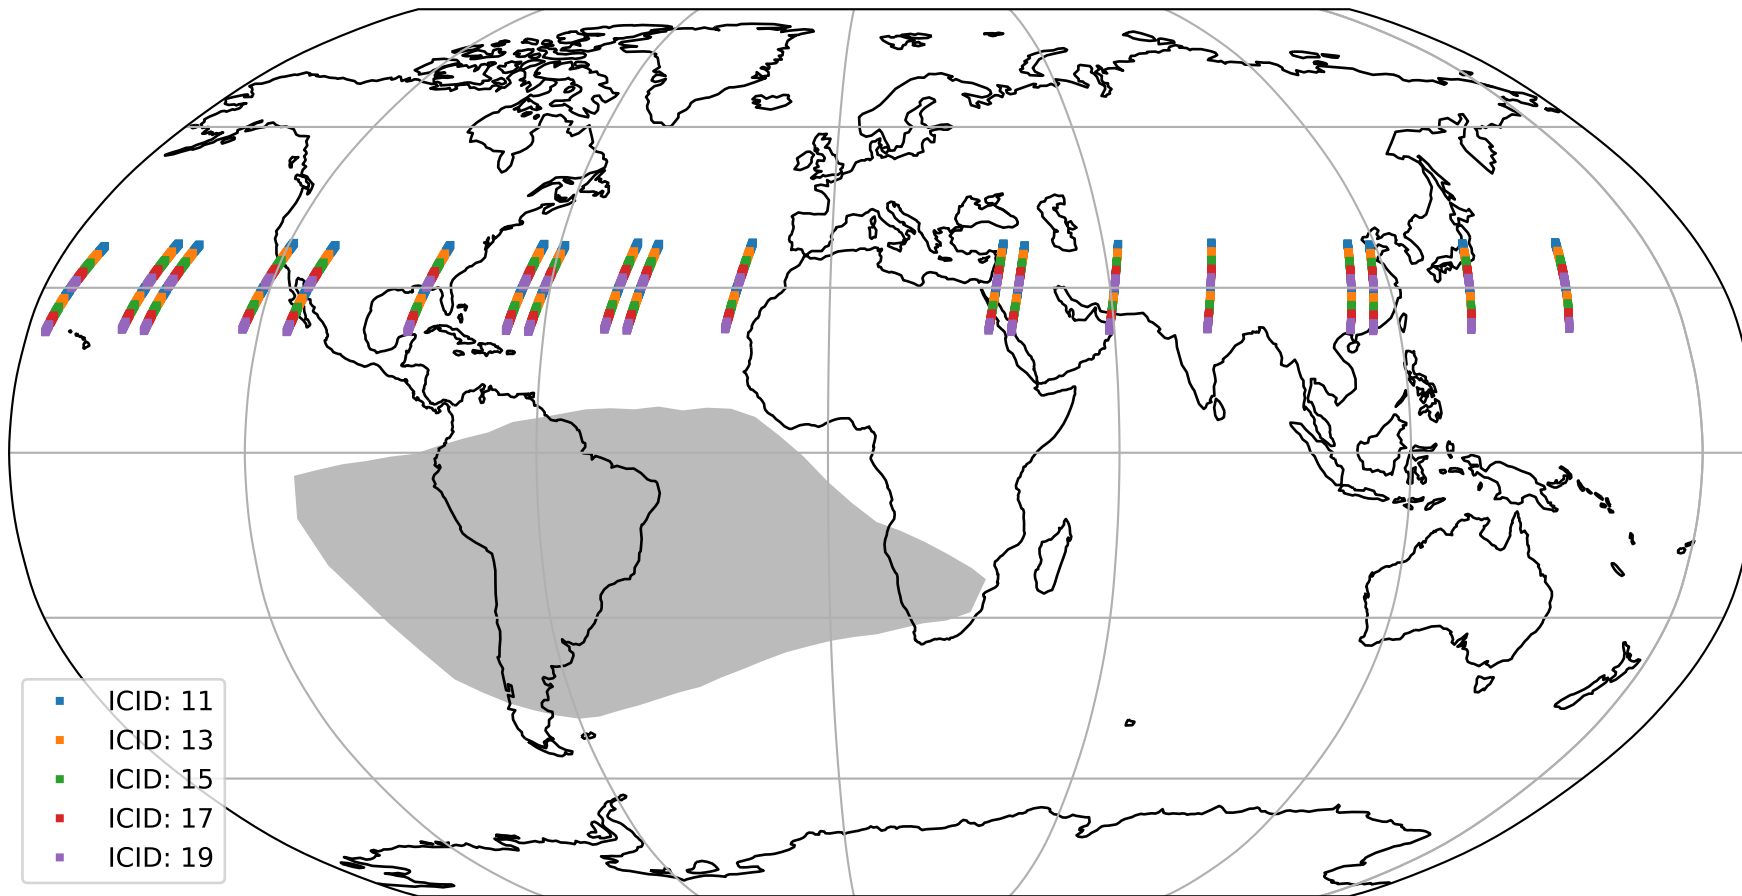

Tropomi SWIR dark flux (official)

orbits : 19 in [16897, 16942]
coverage : 2021-01-16 / 2021-01-19
median : 3.7662 ke s^{-1}
spread : 0.55885 ke s^{-1}
created : 2023-08-21T16:04:43

Tropomi SWIR dark flux (official)

orbits : 19 in [16897, 16942]
coverage : 2021-01-16 / 2021-01-19
median : 11.701 e s^{-1}
spread : 5.9863 e s^{-1}
created : 2023-08-21T16:04:43

Tropomi SWIR dark flux (official) ground-tracks of Sentinel-5P

orbits : 19 in [16897, 16942]
coverage : 2021-01-16 / 2021-01-19
created : 2023-08-21T16:04:43

Tropomi SWIR dark flux (official)

orbits : [2827, 16942]
coverage : 2018-04-30 / 2021-01-19
created : 2023-08-21T16:04:44

trend of detector median & temperatures