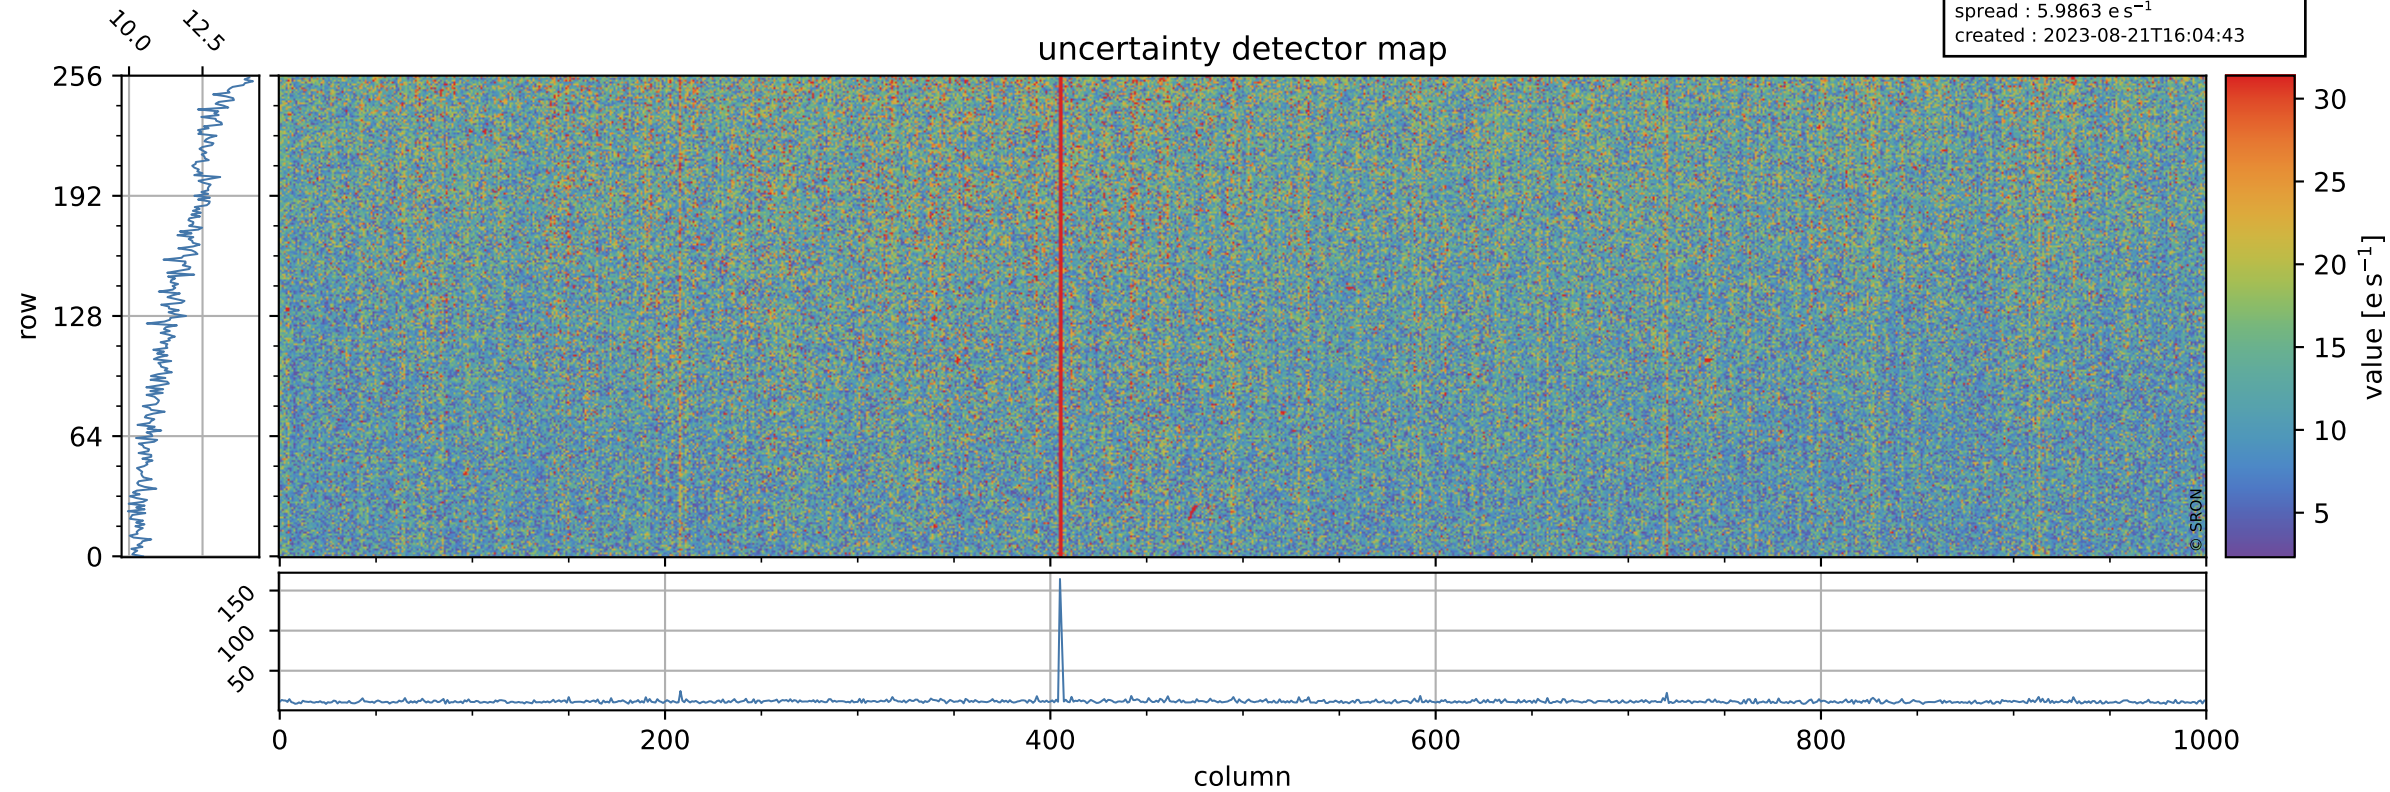

Tropomi SWIR dark flux (official)

orbits : 19 in [16897, 16942]
coverage : 2021-01-16 / 2021-01-19
median : 3.7662 ke s^{-1}
spread : 0.55885 ke s^{-1}
created : 2023-08-21T16:04:43

Tropomi SWIR dark flux (official)

orbits : 19 in [16897, 16942]
coverage : 2021-01-16 / 2021-01-19
median : 11.701 e s^{-1}
spread : 5.9863 e s^{-1}
created : 2023-08-21T16:04:43

Tropomi SWIR dark flux (official) ground-tracks of Sentinel-5P

orbits : 19 in [16897, 16942]
coverage : 2021-01-16 / 2021-01-19
created : 2023-08-21T16:04:43

Tropomi SWIR dark flux (official)

orbits : [2827, 16942]
coverage : 2018-04-30 / 2021-01-19
created : 2023-08-21T16:04:44

trend of detector median & temperatures