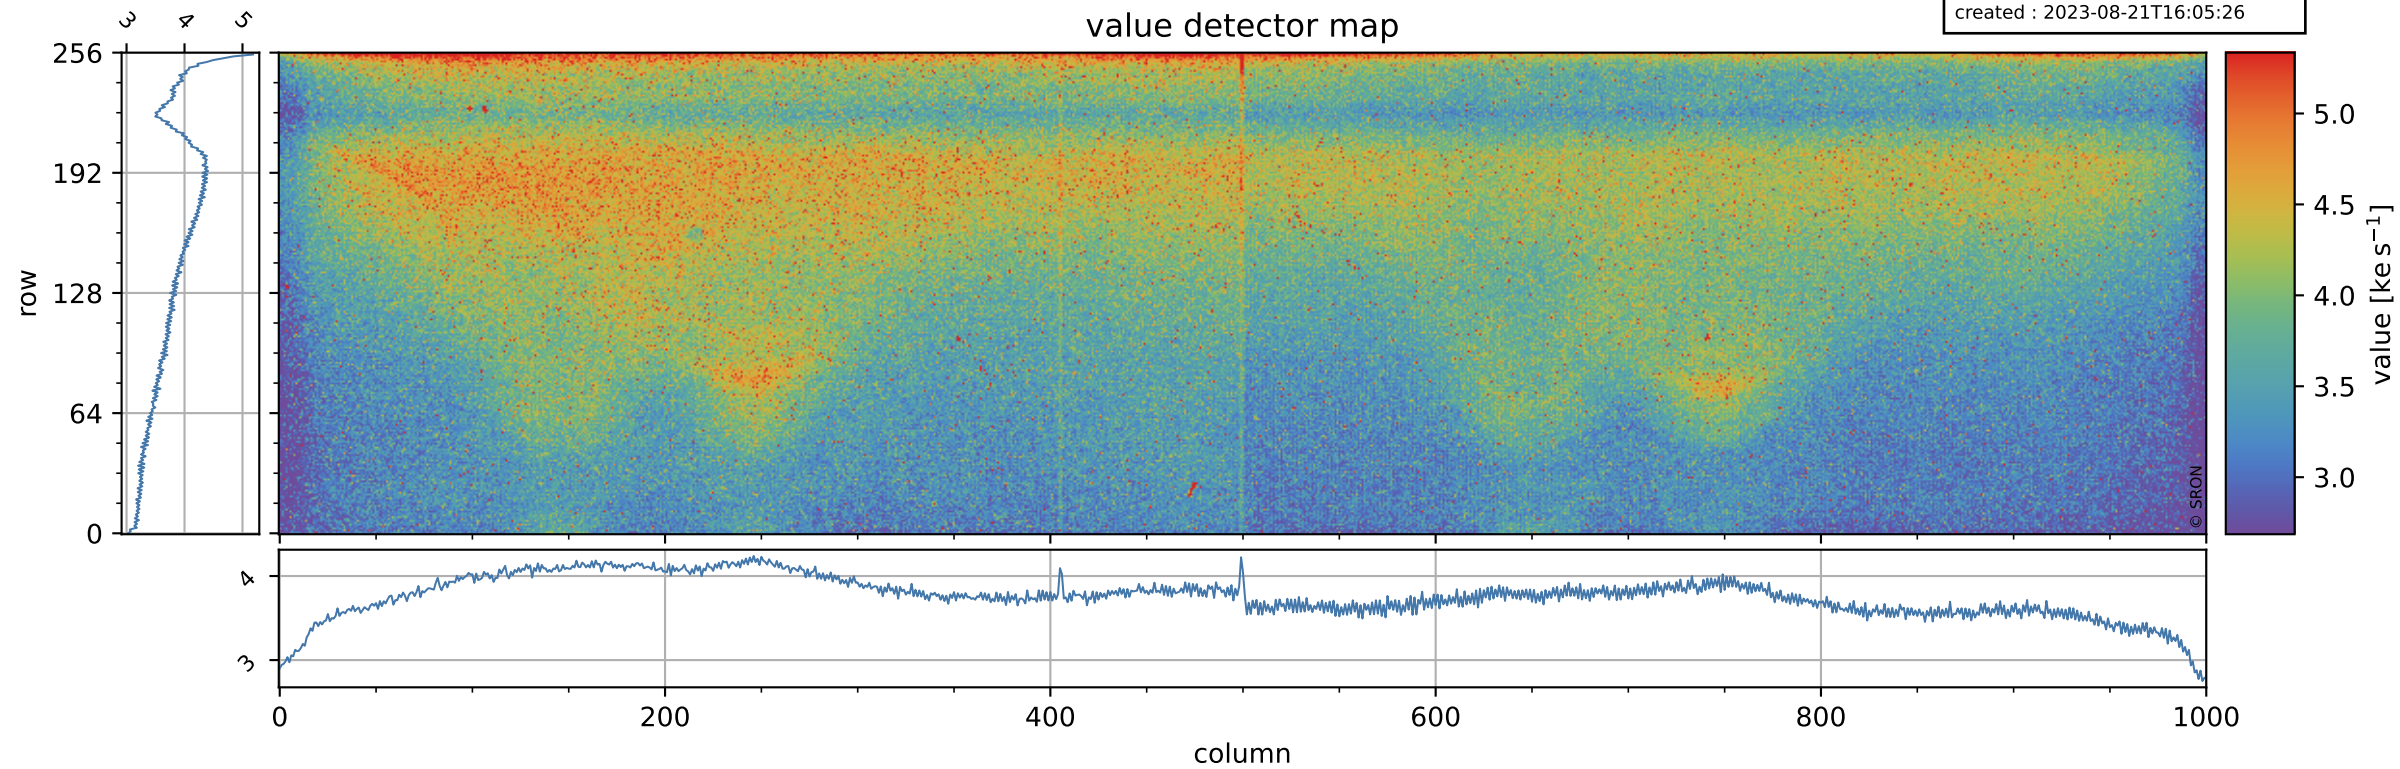

Tropomi SWIR dark flux (official)

orbits : 19 in [17212, 17257]
coverage : 2021-02-07 / 2021-02-10
median : 3.7657 ke s^{-1}
spread : 0.5589 ke s^{-1}
created : 2023-08-21T16:05:26

Tropomi SWIR dark flux (official)

orbits : 19 in [17212, 17257]
coverage : 2021-02-07 / 2021-02-10
median : 11.506 e s^{-1}
spread : 5.8787 e s^{-1}
created : 2023-08-21T16:05:27

Tropomi SWIR dark flux (official)

orbits : 19 in [17212, 17257]
coverage : 2021-02-07 / 2021-02-10
median : -45.634 e s⁻¹
spread : 244.21 e s⁻¹
created : 2023-08-21T16:05:27

value compared with SWIR dark-flux CKD

Tropomi SWIR dark flux (official) ground-tracks of Sentinel-5P

orbits : 19 in [17212, 17257]
coverage : 2021-02-07 / 2021-02-10
created : 2023-08-21T16:05:27

Tropomi SWIR dark flux (official)

orbits : [2827, 17257]
coverage : 2018-04-30 / 2021-02-10
created : 2023-08-21T16:05:28

trend of detector median & temperatures