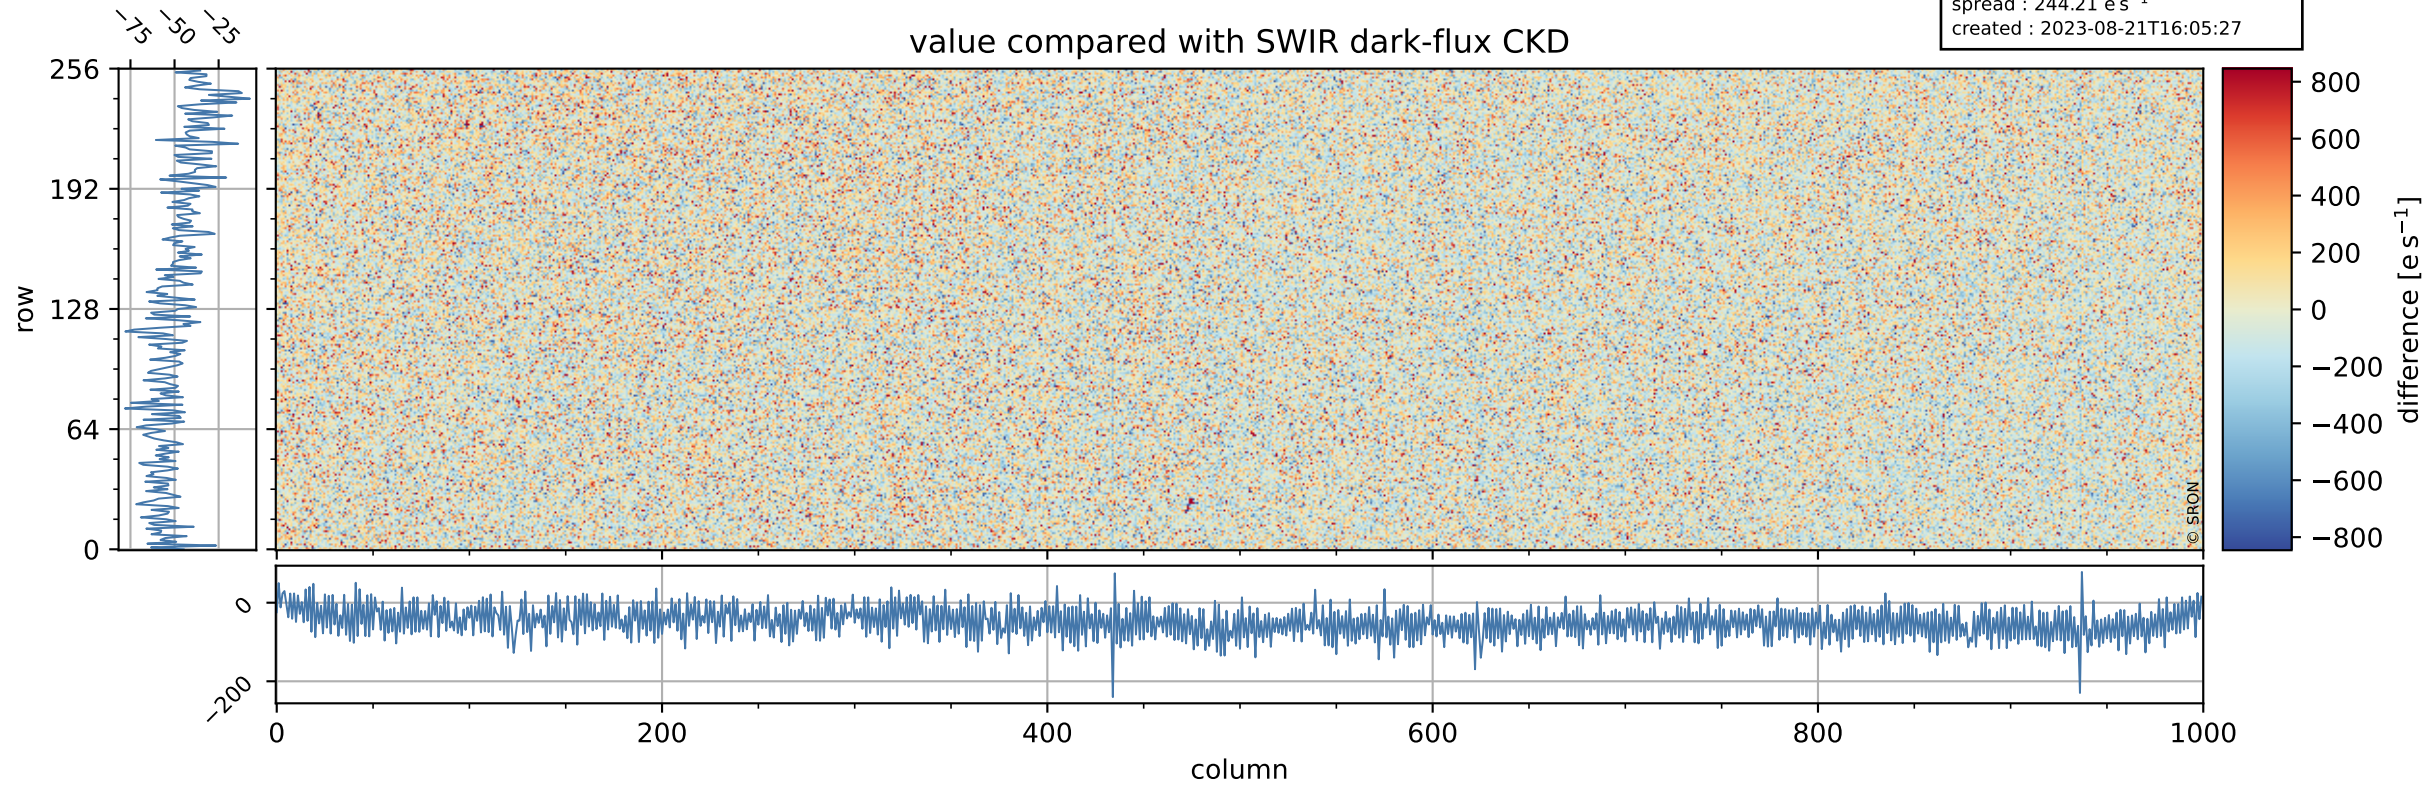

Tropomi SWIR dark flux (official)

orbits : 19 in [17212, 17257]
coverage : 2021-02-07 / 2021-02-10
median : 3.7657 ke s^{-1}
spread : 0.5589 ke s^{-1}
created : 2023-08-21T16:05:26

Tropomi SWIR dark flux (official)

orbits : 19 in [17212, 17257]
coverage : 2021-02-07 / 2021-02-10
median : 11.506 e s^{-1}
spread : 5.8787 e s^{-1}
created : 2023-08-21T16:05:27

Tropomi SWIR dark flux (official)

orbits : 19 in [17212, 17257]
coverage : 2021-02-07 / 2021-02-10
median : -45.634 e s⁻¹
spread : 244.21 e s⁻¹
created : 2023-08-21T16:05:27

value compared with SWIR dark-flux CKD

Tropomi SWIR dark flux (official) ground-tracks of Sentinel-5P

orbits : 19 in [17212, 17257]
coverage : 2021-02-07 / 2021-02-10
created : 2023-08-21T16:05:27

Tropomi SWIR dark flux (official)

orbits : [2827, 17257]
coverage : 2018-04-30 / 2021-02-10
created : 2023-08-21T16:05:28

trend of detector median & temperatures