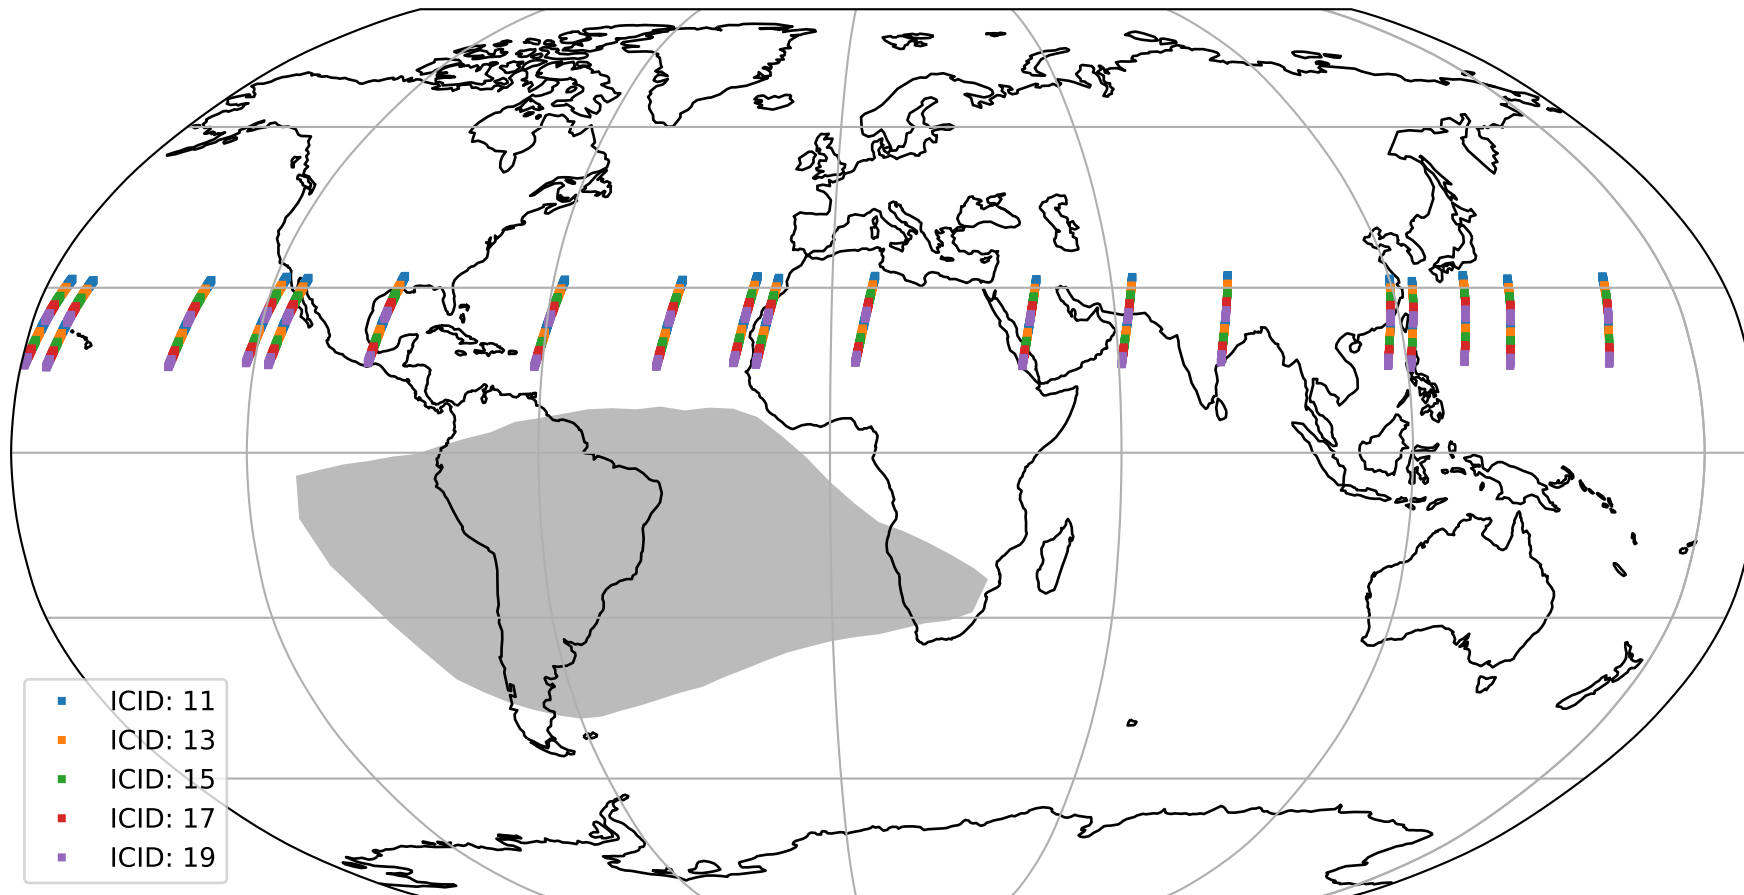

Tropomi SWIR dark flux (official)

orbits : 19 in [17212, 17257]
coverage : 2021-02-07 / 2021-02-10
median : 3.7657 ke s^{-1}
spread : 0.5589 ke s^{-1}
created : 2023-08-21T16:05:26

Tropomi SWIR dark flux (official)

orbits : 19 in [17212, 17257]
coverage : 2021-02-07 / 2021-02-10
median : 11.506 e s^{-1}
spread : 5.8787 e s^{-1}
created : 2023-08-21T16:05:27

Tropomi SWIR dark flux (official)

orbits : 19 in [17212, 17257]
coverage : 2021-02-07 / 2021-02-10
median : -45.634 e s⁻¹
spread : 244.21 e s⁻¹
created : 2023-08-21T16:05:27

value compared with SWIR dark-flux CKD

Tropomi SWIR dark flux (official) ground-tracks of Sentinel-5P

orbits : 19 in [17212, 17257]
coverage : 2021-02-07 / 2021-02-10
created : 2023-08-21T16:05:27

Tropomi SWIR dark flux (official)

orbits : [2827, 17257]
coverage : 2018-04-30 / 2021-02-10
created : 2023-08-21T16:05:28

trend of detector median & temperatures