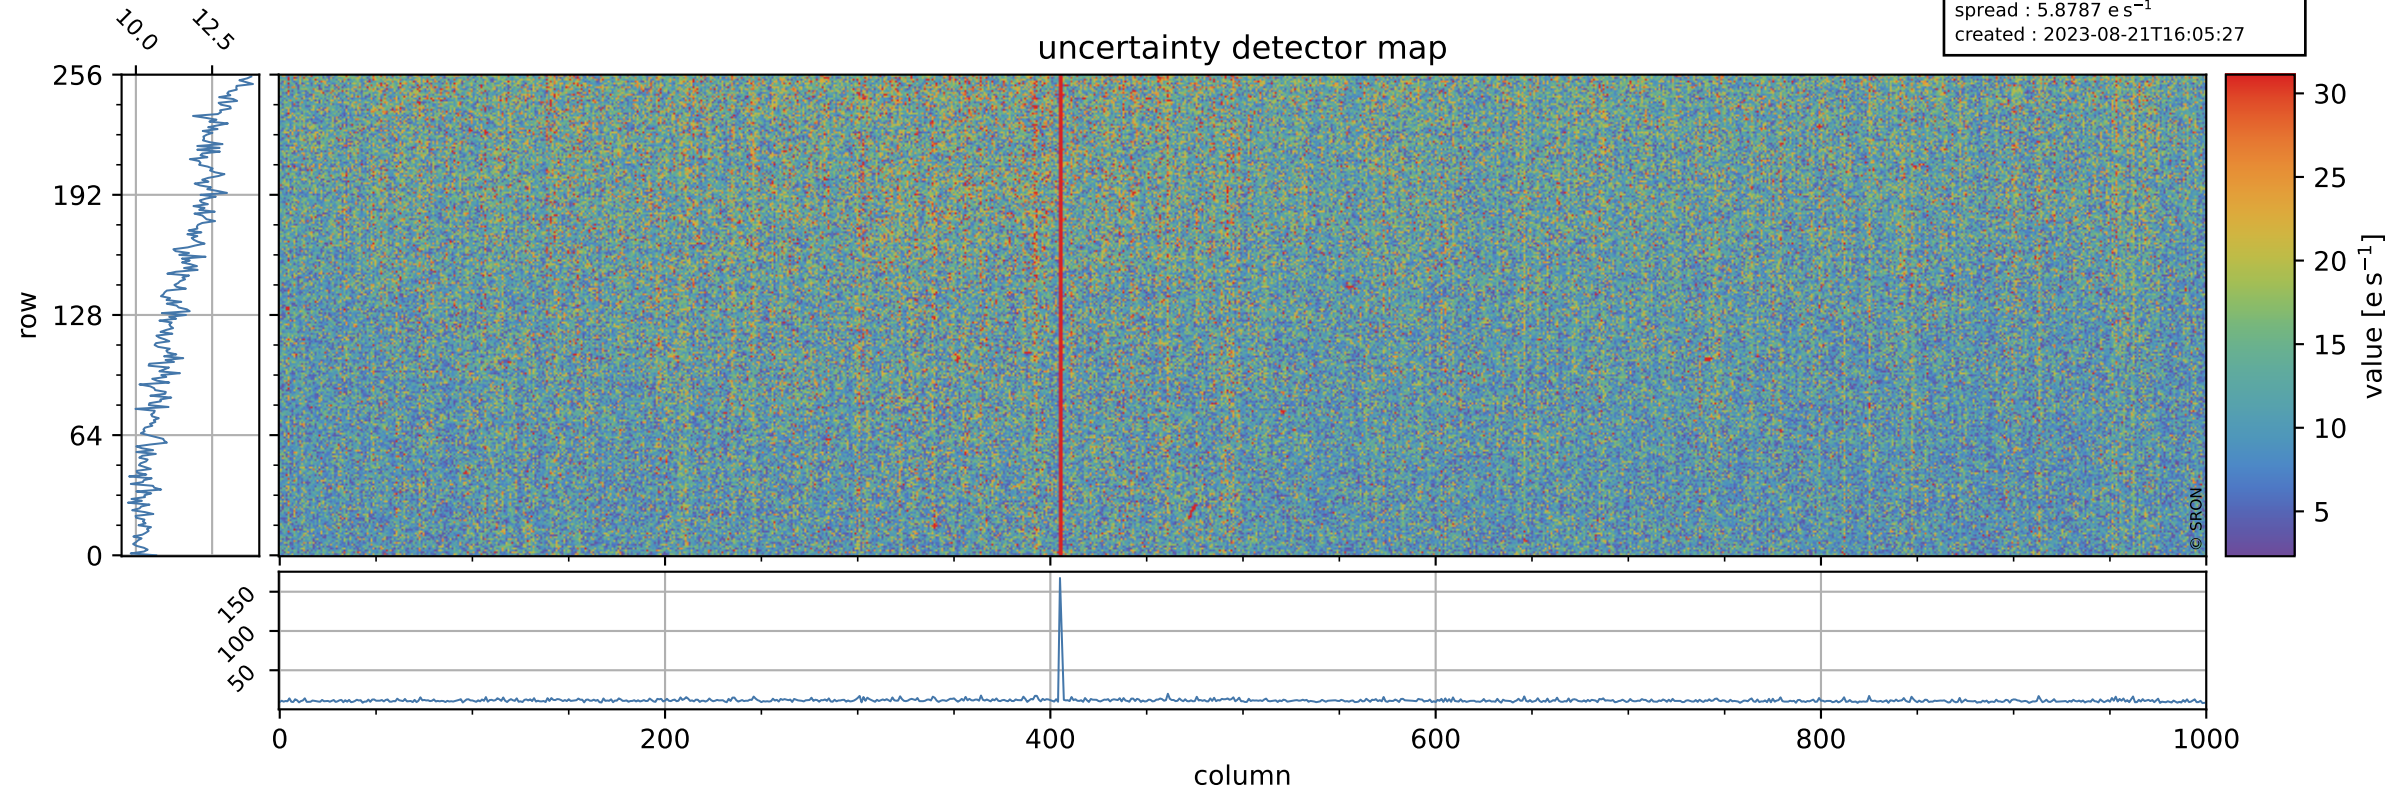

Tropomi SWIR dark flux (official)

orbits : 19 in [17212, 17257]
coverage : 2021-02-07 / 2021-02-10
median : 3.7657 ke s^{-1}
spread : 0.5589 ke s^{-1}
created : 2023-08-21T16:05:26

Tropomi SWIR dark flux (official)

orbits : 19 in [17212, 17257]
coverage : 2021-02-07 / 2021-02-10
median : 11.506 e s^{-1}
spread : 5.8787 e s^{-1}
created : 2023-08-21T16:05:27

Tropomi SWIR dark flux (official)

orbits : 19 in [17212, 17257]
coverage : 2021-02-07 / 2021-02-10
median : -45.634 e s⁻¹
spread : 244.21 e s⁻¹
created : 2023-08-21T16:05:27

value compared with SWIR dark-flux CKD

Tropomi SWIR dark flux (official) ground-tracks of Sentinel-5P

orbits : 19 in [17212, 17257]
coverage : 2021-02-07 / 2021-02-10
created : 2023-08-21T16:05:27

Tropomi SWIR dark flux (official)

orbits : [2827, 17257]
coverage : 2018-04-30 / 2021-02-10
created : 2023-08-21T16:05:28

trend of detector median & temperatures