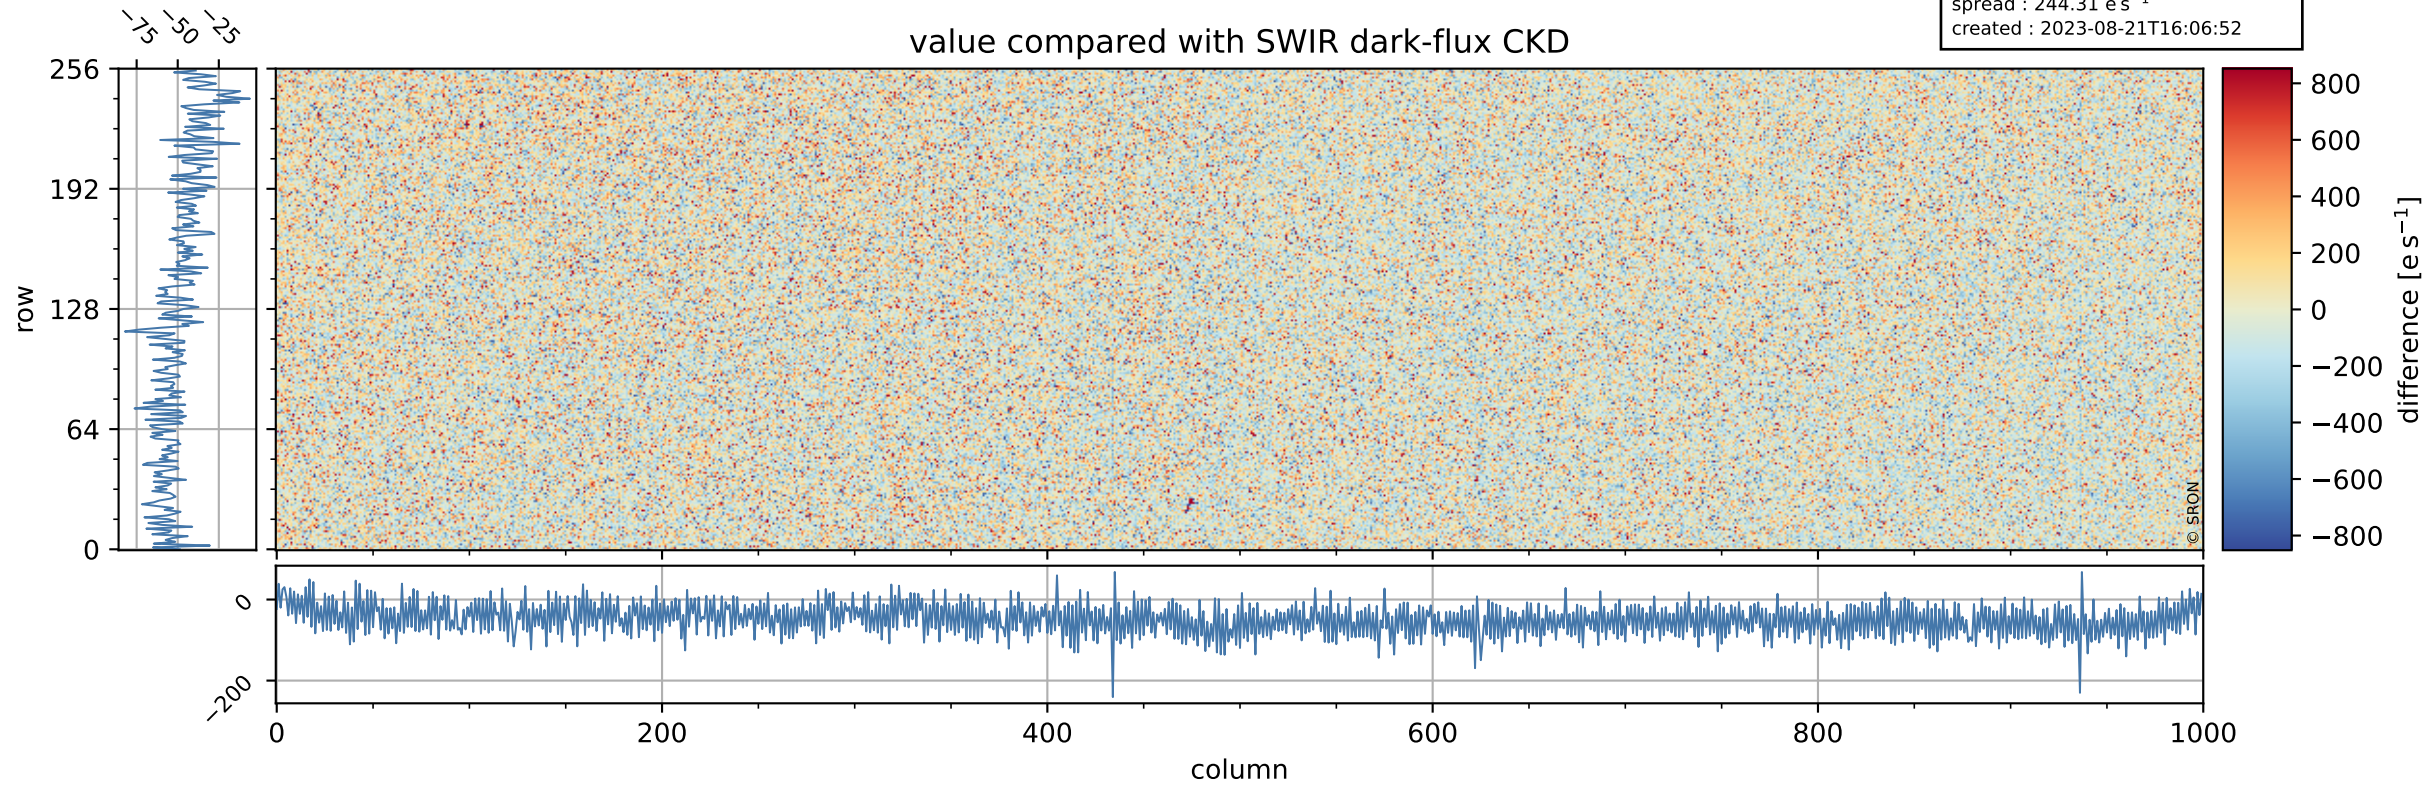

Tropomi SWIR dark flux (official)

orbits : 20 in [17812, 17857]
coverage : 2021-03-22 / 2021-03-25
median : 3.766 ke s^{-1}
spread : 0.55899 ke s^{-1}
created : 2023-08-21T16:06:51

Tropomi SWIR dark flux (official)

orbits : 20 in [17812, 17857]
coverage : 2021-03-22 / 2021-03-25
median : 12.121 e s^{-1}
spread : 6.1375 e s^{-1}
created : 2023-08-21T16:06:51

Tropomi SWIR dark flux (official)

value compared with SWIR dark-flux CKD

orbits : 20 in [17812, 17857]
coverage : 2021-03-22 / 2021-03-25
median : -45.672 e s⁻¹
spread : 244.31 e s⁻¹
created : 2023-08-21T16:06:52

Tropomi SWIR dark flux (official) ground-tracks of Sentinel-5P

orbits : 20 in [17812, 17857]
coverage : 2021-03-22 / 2021-03-25
created : 2023-08-21T16:06:52

Tropomi SWIR dark flux (official)

orbits : [2827, 17857]
coverage : 2018-04-30 / 2021-03-25
created : 2023-08-21T16:06:52