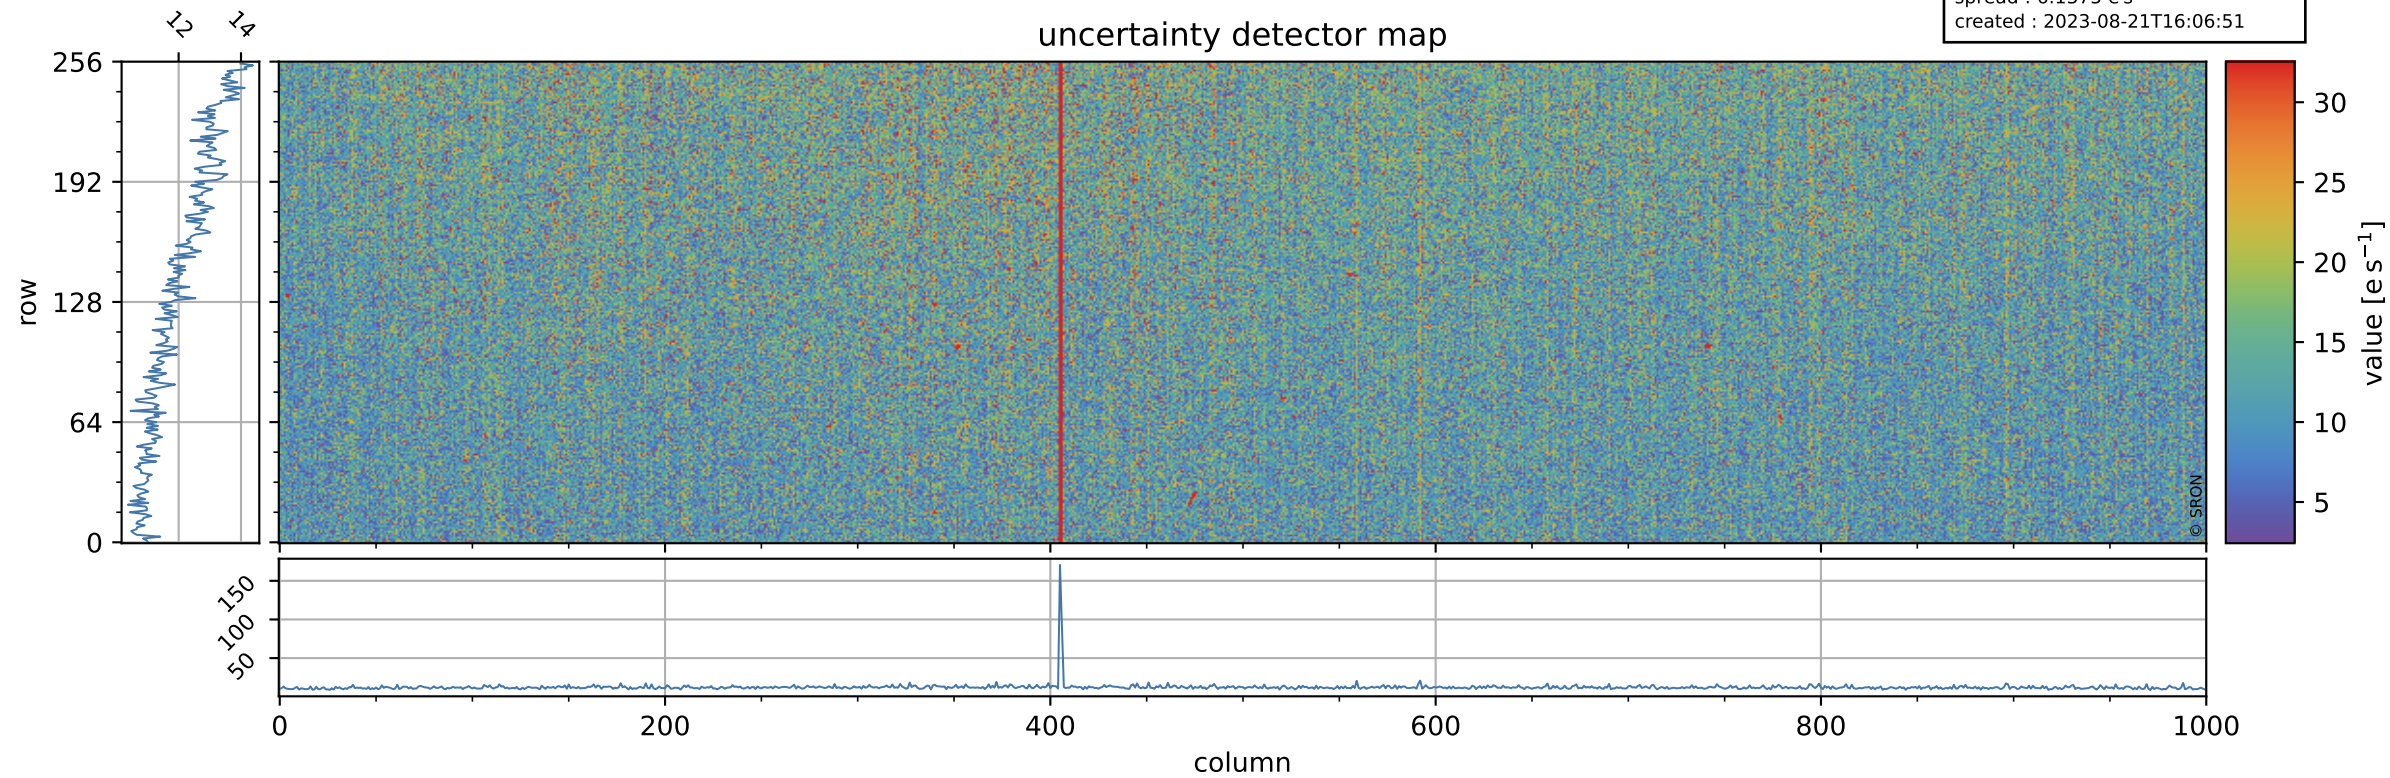

Tropomi SWIR dark flux (official)

orbits : 20 in [17812, 17857]
coverage : 2021-03-22 / 2021-03-25
median : 3.766 ke s^{-1}
spread : 0.55899 ke s^{-1}
created : 2023-08-21T16:06:51

Tropomi SWIR dark flux (official)

orbits : 20 in [17812, 17857]
coverage : 2021-03-22 / 2021-03-25
median : 12.121 e s^{-1}
spread : 6.1375 e s^{-1}
created : 2023-08-21T16:06:51

Tropomi SWIR dark flux (official)

value compared with SWIR dark-flux CKD

orbits : 20 in [17812, 17857]
coverage : 2021-03-22 / 2021-03-25
median : -45.672 e s⁻¹
spread : 244.31 e s⁻¹
created : 2023-08-21T16:06:52

Tropomi SWIR dark flux (official) ground-tracks of Sentinel-5P

orbits : 20 in [17812, 17857]
coverage : 2021-03-22 / 2021-03-25
created : 2023-08-21T16:06:52

Tropomi SWIR dark flux (official)

orbits : [2827, 17857]
coverage : 2018-04-30 / 2021-03-25
created : 2023-08-21T16:06:52