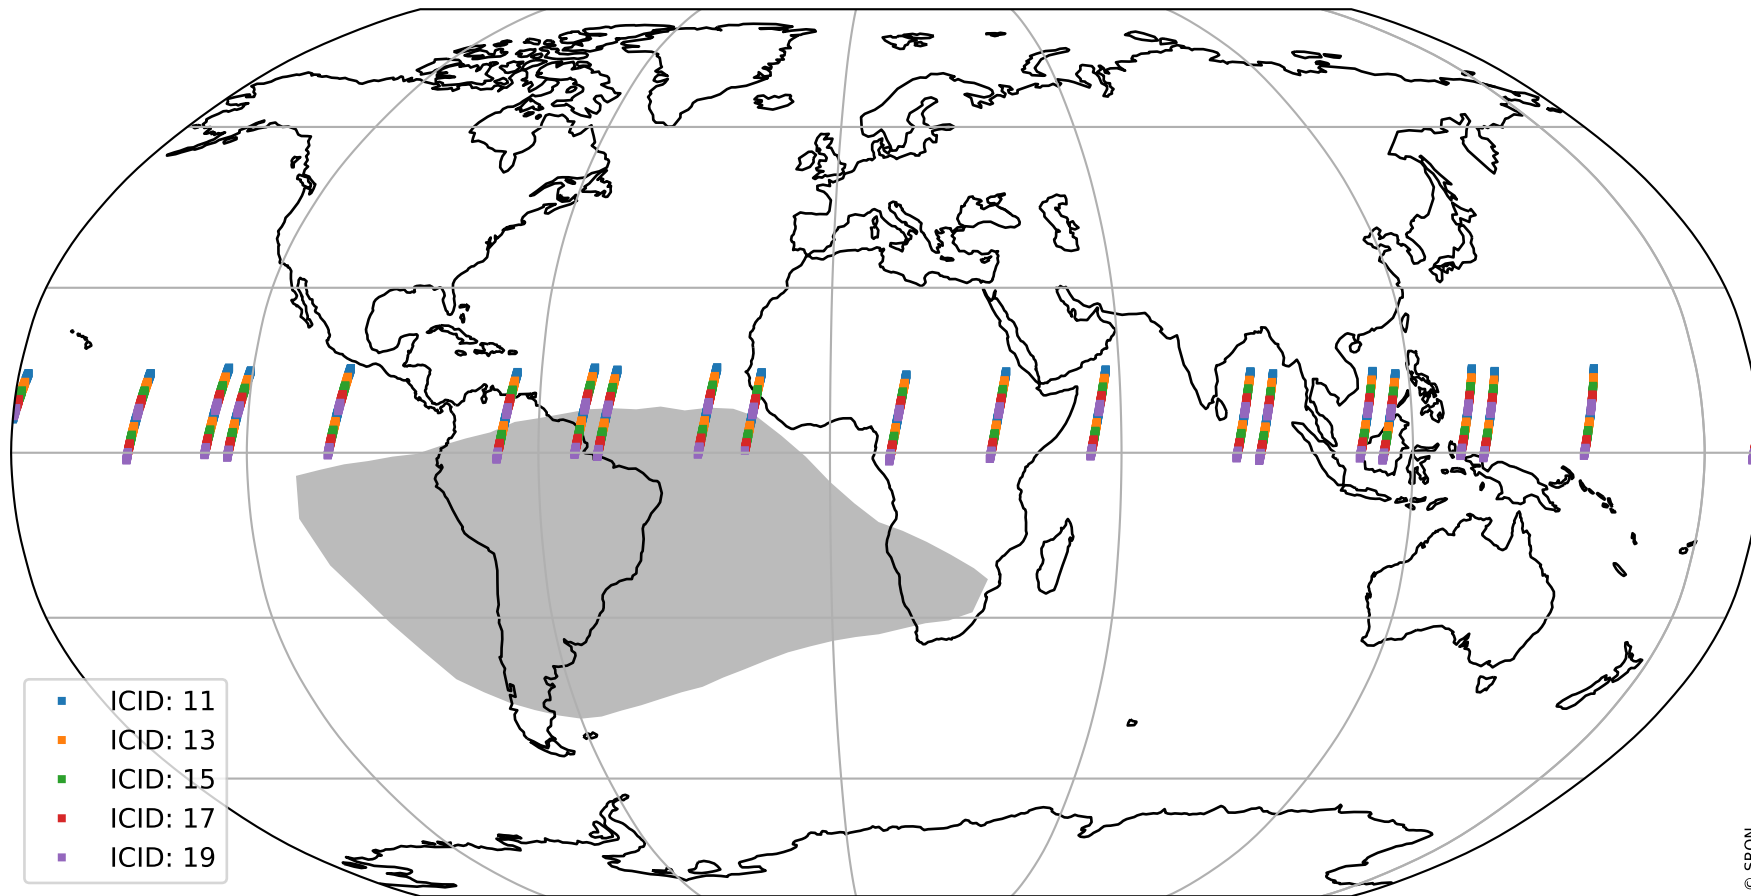

Tropomi SWIR dark flux (official)

orbits : 20 in [17812, 17857]
coverage : 2021-03-22 / 2021-03-25
median : 3.766 ke s^{-1}
spread : 0.55899 ke s^{-1}
created : 2023-08-21T16:06:51

Tropomi SWIR dark flux (official)

orbits : 20 in [17812, 17857]
coverage : 2021-03-22 / 2021-03-25
median : 12.121 e s^{-1}
spread : 6.1375 e s^{-1}
created : 2023-08-21T16:06:51

Tropomi SWIR dark flux (official)

value compared with SWIR dark-flux CKD

orbits : 20 in [17812, 17857]
coverage : 2021-03-22 / 2021-03-25
median : -45.672 e s⁻¹
spread : 244.31 e s⁻¹
created : 2023-08-21T16:06:52

Tropomi SWIR dark flux (official) ground-tracks of Sentinel-5P

orbits : 20 in [17812, 17857]
coverage : 2021-03-22 / 2021-03-25
created : 2023-08-21T16:06:52

Tropomi SWIR dark flux (official)

orbits : [2827, 17857]
coverage : 2018-04-30 / 2021-03-25
created : 2023-08-21T16:06:52