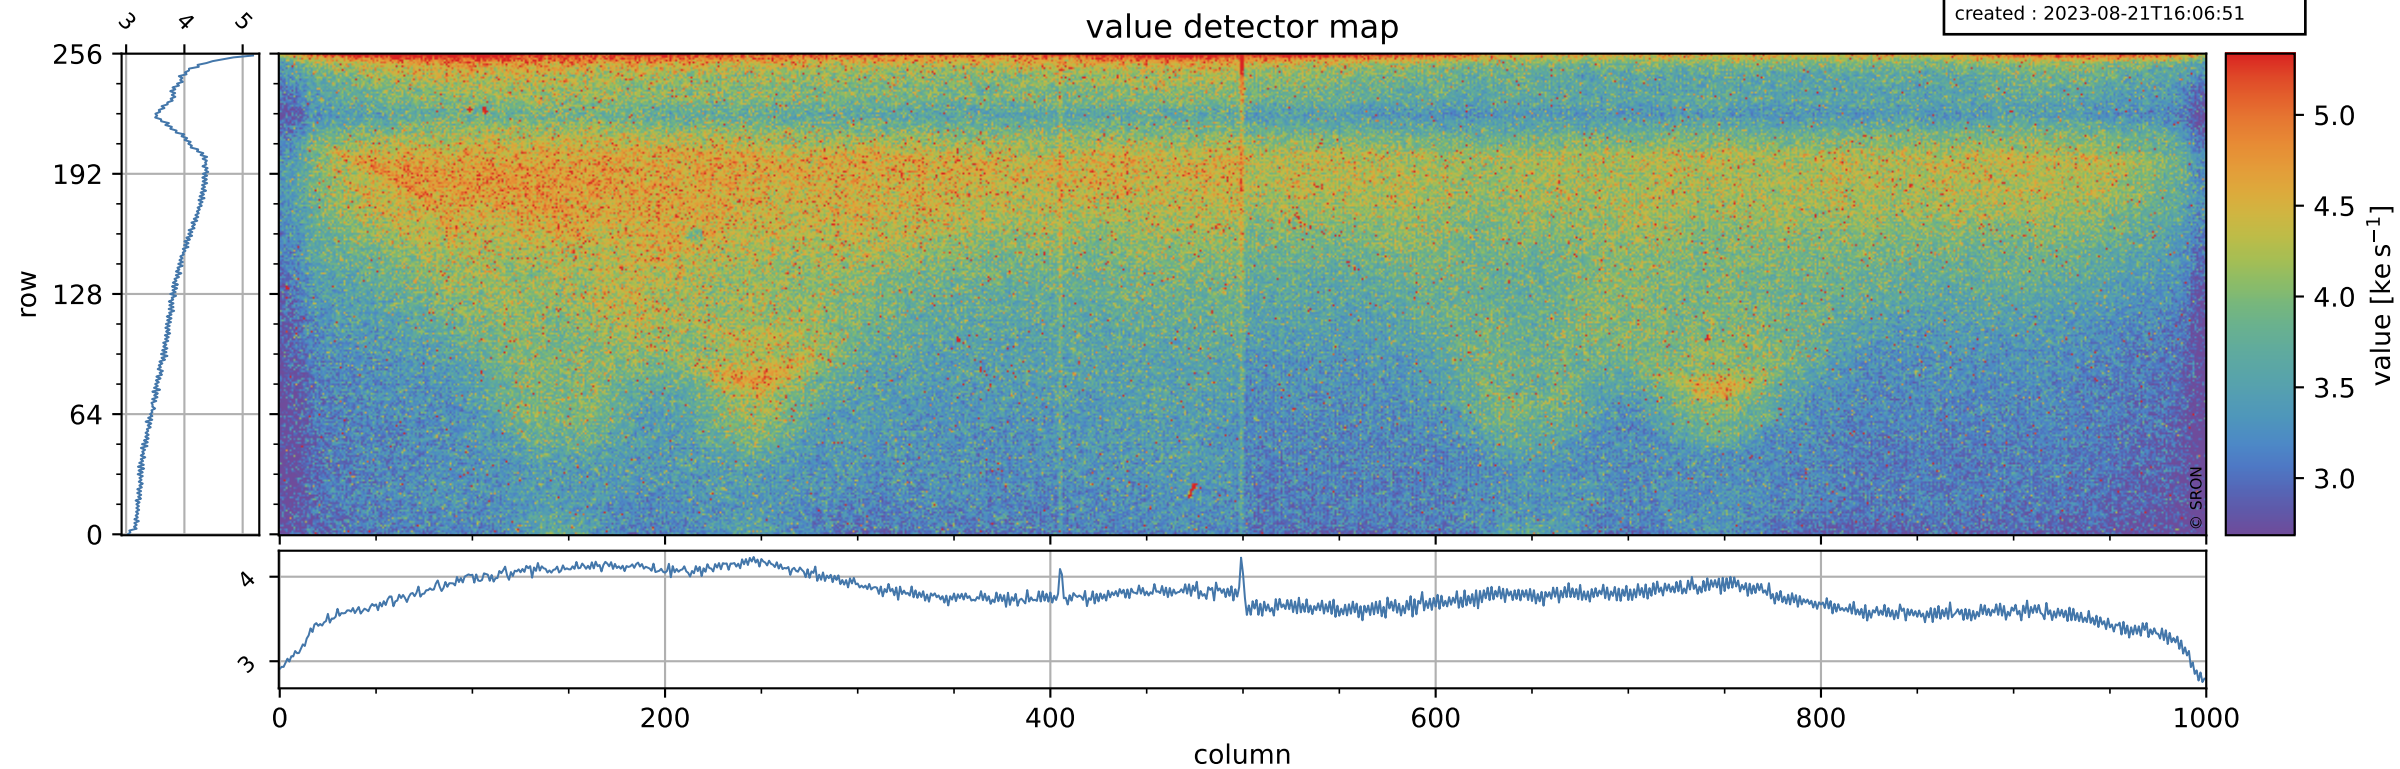

Tropomi SWIR dark flux (official)

orbits : 20 in [17812, 17857]
coverage : 2021-03-22 / 2021-03-25
median : 3.766 ke s^{-1}
spread : 0.55899 ke s^{-1}
created : 2023-08-21T16:06:51

Tropomi SWIR dark flux (official)

orbits : 20 in [17812, 17857]
coverage : 2021-03-22 / 2021-03-25
median : 12.121 e s^{-1}
spread : 6.1375 e s^{-1}
created : 2023-08-21T16:06:51

Tropomi SWIR dark flux (official)

value compared with SWIR dark-flux CKD

orbits : 20 in [17812, 17857]
coverage : 2021-03-22 / 2021-03-25
median : -45.672 e s⁻¹
spread : 244.31 e s⁻¹
created : 2023-08-21T16:06:52

Tropomi SWIR dark flux (official) ground-tracks of Sentinel-5P

orbits : 20 in [17812, 17857]
coverage : 2021-03-22 / 2021-03-25
created : 2023-08-21T16:06:52

Tropomi SWIR dark flux (official)

orbits : [2827, 17857]
coverage : 2018-04-30 / 2021-03-25
created : 2023-08-21T16:06:52