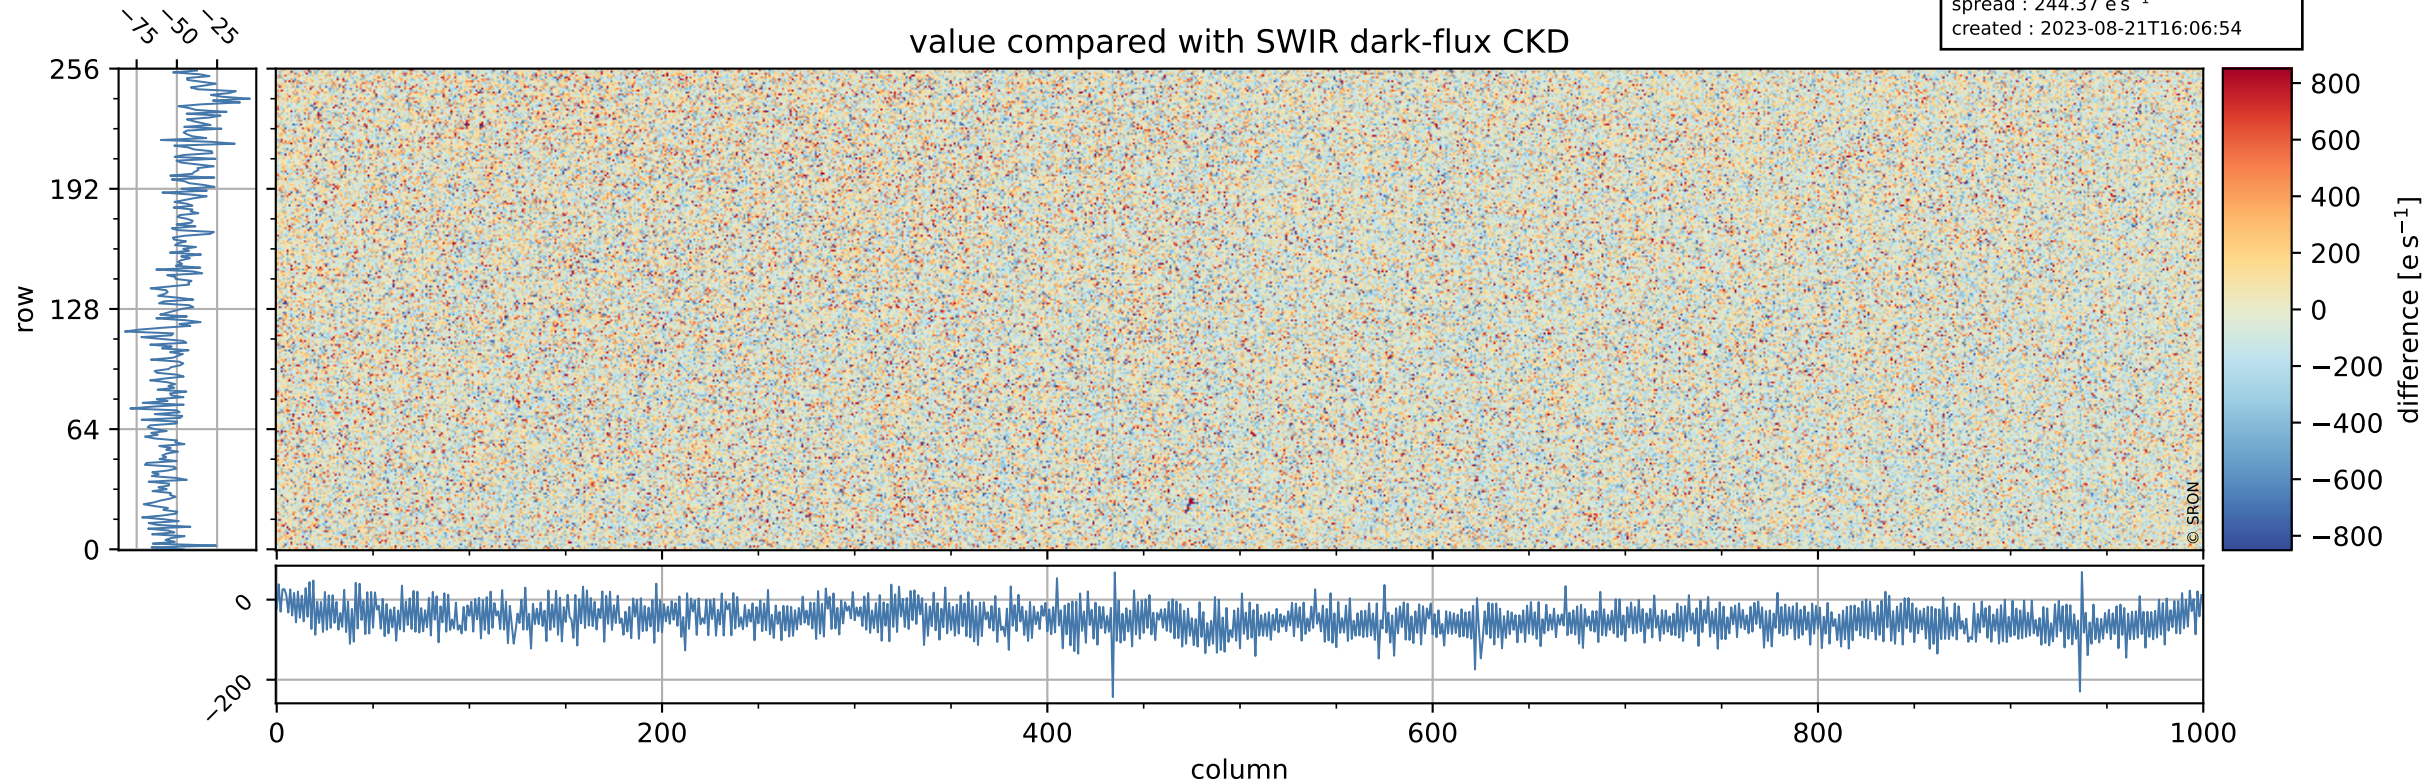

Tropomi SWIR dark flux (official)

orbits : 19 in [17827, 17872]
coverage : 2021-03-23 / 2021-03-26
median : 3.7659 ke s^{-1}
spread : 0.55905 ke s^{-1}
created : 2023-08-21T16:06:53

Tropomi SWIR dark flux (official)

orbits : 19 in [17827, 17872]
coverage : 2021-03-23 / 2021-03-26
median : 12.248 e s^{-1}
spread : 6.2281 e s^{-1}
created : 2023-08-21T16:06:54

Tropomi SWIR dark flux (official)

value compared with SWIR dark-flux CKD

orbits : 19 in [17827, 17872]
coverage : 2021-03-23 / 2021-03-26
median : -45.781 e s^{-1}
spread : 244.37 e s^{-1}
created : 2023-08-21T16:06:54

Tropomi SWIR dark flux (official) ground-tracks of Sentinel-5P

orbits : 19 in [17827, 17872]
coverage : 2021-03-23 / 2021-03-26
created : 2023-08-21T16:06:54

Tropomi SWIR dark flux (official)

orbits : [2827, 17872]
coverage : 2018-04-30 / 2021-03-26
created : 2023-08-21T16:06:55