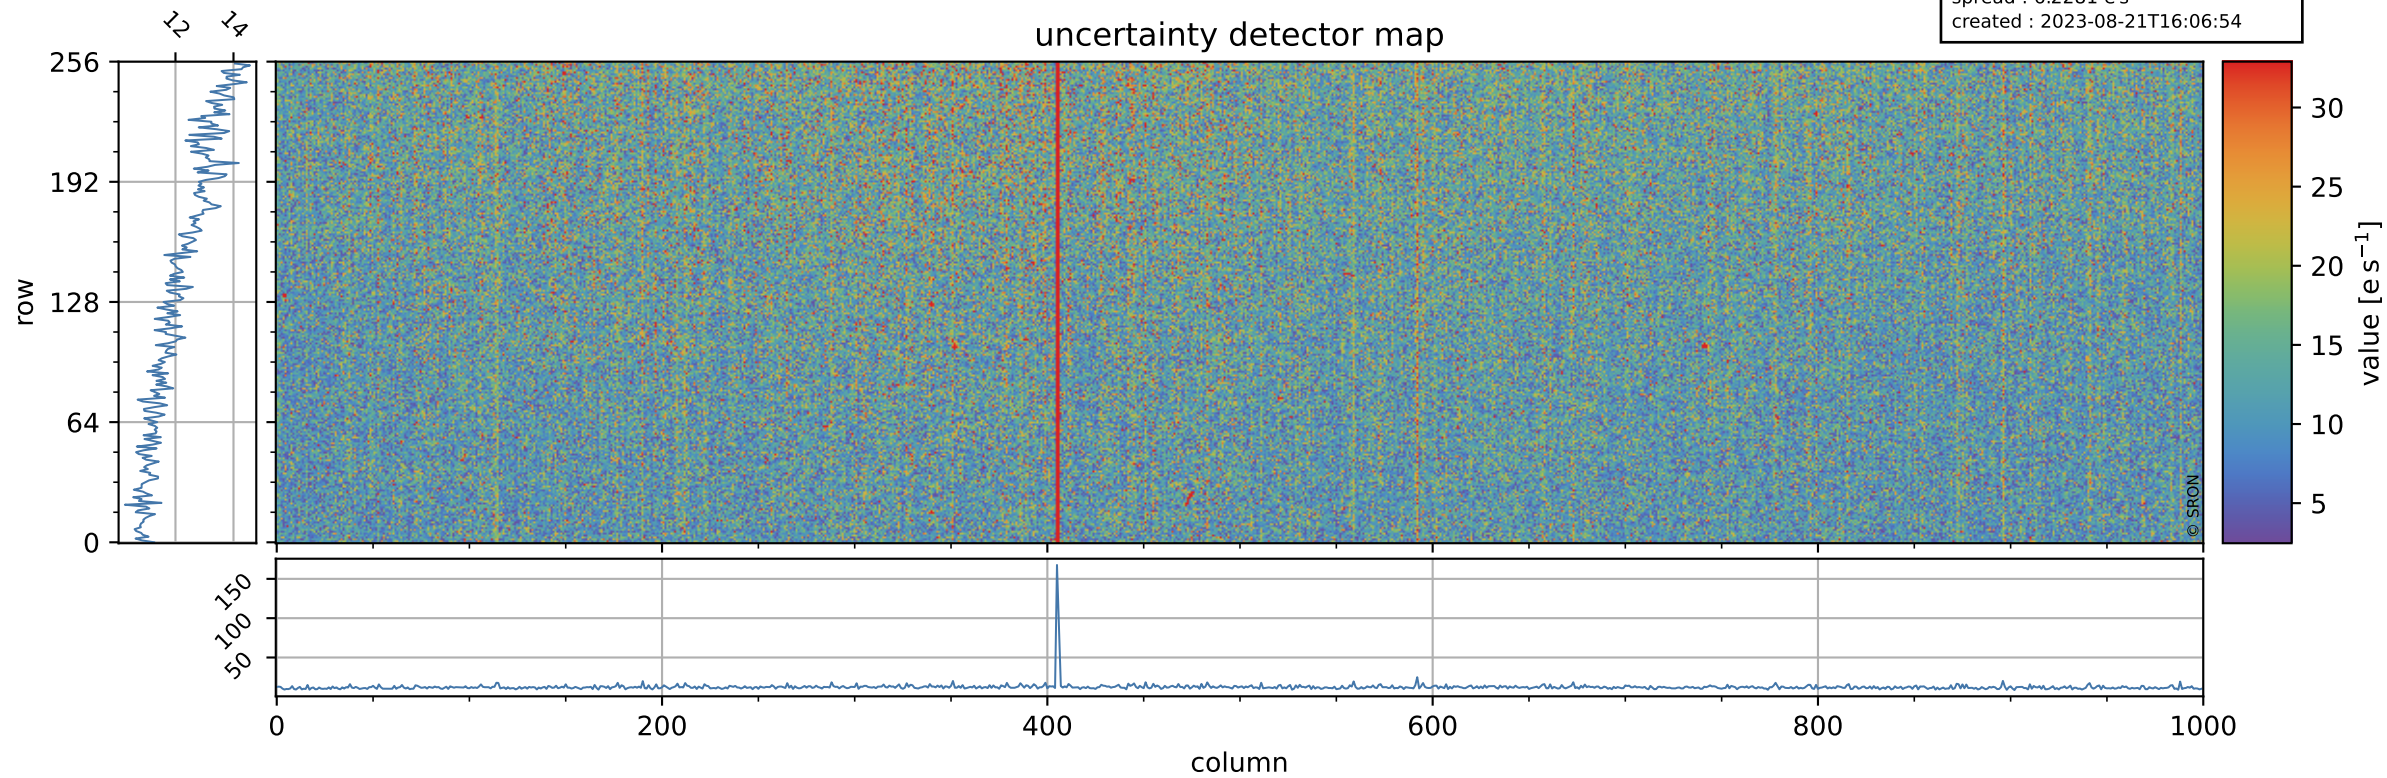

Tropomi SWIR dark flux (official)

orbits : 19 in [17827, 17872]
coverage : 2021-03-23 / 2021-03-26
median : 3.7659 ke s^{-1}
spread : 0.55905 ke s^{-1}
created : 2023-08-21T16:06:53

Tropomi SWIR dark flux (official)

orbits : 19 in [17827, 17872]
coverage : 2021-03-23 / 2021-03-26
median : 12.248 e s^{-1}
spread : 6.2281 e s^{-1}
created : 2023-08-21T16:06:54

Tropomi SWIR dark flux (official)

value compared with SWIR dark-flux CKD

orbits : 19 in [17827, 17872]
coverage : 2021-03-23 / 2021-03-26
median : -45.781 e s^{-1}
spread : 244.37 e s^{-1}
created : 2023-08-21T16:06:54

Tropomi SWIR dark flux (official) ground-tracks of Sentinel-5P

orbits : 19 in [17827, 17872]
coverage : 2021-03-23 / 2021-03-26
created : 2023-08-21T16:06:54

Tropomi SWIR dark flux (official)

orbits : [2827, 17872]
coverage : 2018-04-30 / 2021-03-26
created : 2023-08-21T16:06:55