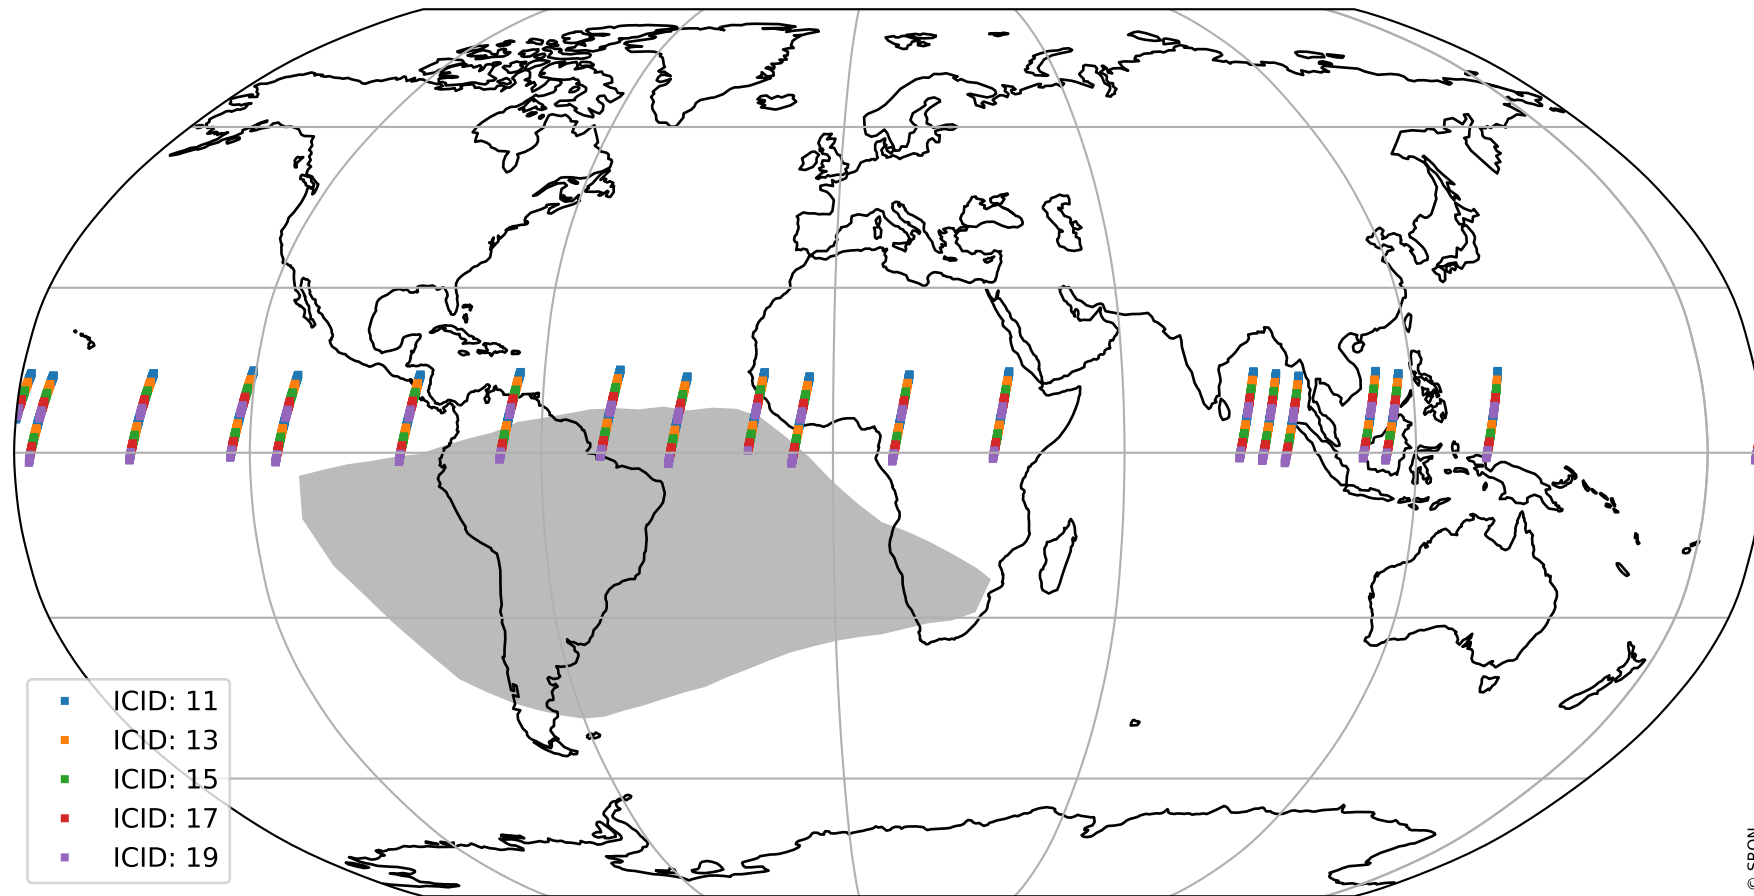

Tropomi SWIR dark flux (official)

orbits : 19 in [17827, 17872]
coverage : 2021-03-23 / 2021-03-26
median : 3.7659 ke s^{-1}
spread : 0.55905 ke s^{-1}
created : 2023-08-21T16:06:53

Tropomi SWIR dark flux (official)

orbits : 19 in [17827, 17872]
coverage : 2021-03-23 / 2021-03-26
median : 12.248 e s^{-1}
spread : 6.2281 e s^{-1}
created : 2023-08-21T16:06:54

Tropomi SWIR dark flux (official)

value compared with SWIR dark-flux CKD

orbits : 19 in [17827, 17872]
coverage : 2021-03-23 / 2021-03-26
median : -45.781 e s^{-1}
spread : 244.37 e s^{-1}
created : 2023-08-21T16:06:54

Tropomi SWIR dark flux (official) ground-tracks of Sentinel-5P

orbits : 19 in [17827, 17872]
coverage : 2021-03-23 / 2021-03-26
created : 2023-08-21T16:06:54

Tropomi SWIR dark flux (official)

orbits : [2827, 17872]
coverage : 2018-04-30 / 2021-03-26
created : 2023-08-21T16:06:55