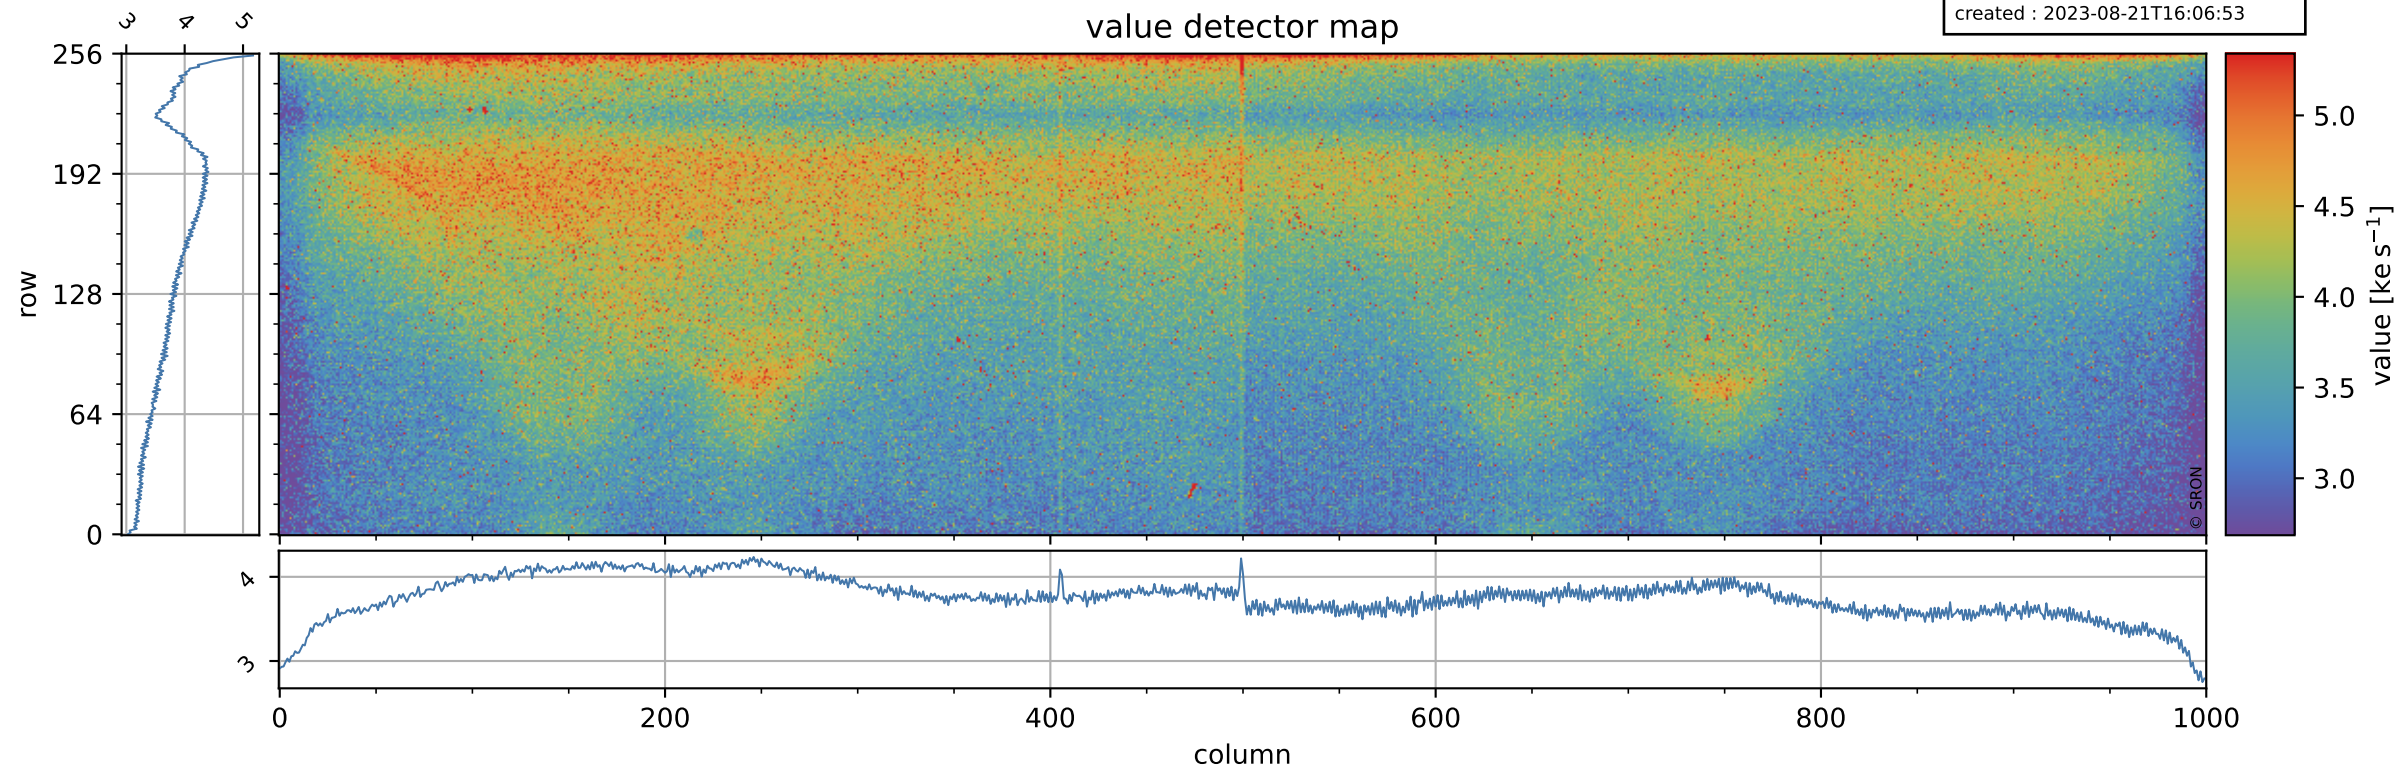

Tropomi SWIR dark flux (official)

orbits : 19 in [17827, 17872]
coverage : 2021-03-23 / 2021-03-26
median : 3.7659 ke s^{-1}
spread : 0.55905 ke s^{-1}
created : 2023-08-21T16:06:53

Tropomi SWIR dark flux (official)

orbits : 19 in [17827, 17872]
coverage : 2021-03-23 / 2021-03-26
median : 12.248 e s^{-1}
spread : 6.2281 e s^{-1}
created : 2023-08-21T16:06:54

Tropomi SWIR dark flux (official)

value compared with SWIR dark-flux CKD

orbits : 19 in [17827, 17872]
coverage : 2021-03-23 / 2021-03-26
median : -45.781 e s^{-1}
spread : 244.37 e s^{-1}
created : 2023-08-21T16:06:54

Tropomi SWIR dark flux (official) ground-tracks of Sentinel-5P

orbits : 19 in [17827, 17872]
coverage : 2021-03-23 / 2021-03-26
created : 2023-08-21T16:06:54

Tropomi SWIR dark flux (official)

orbits : [2827, 17872]
coverage : 2018-04-30 / 2021-03-26
created : 2023-08-21T16:06:55