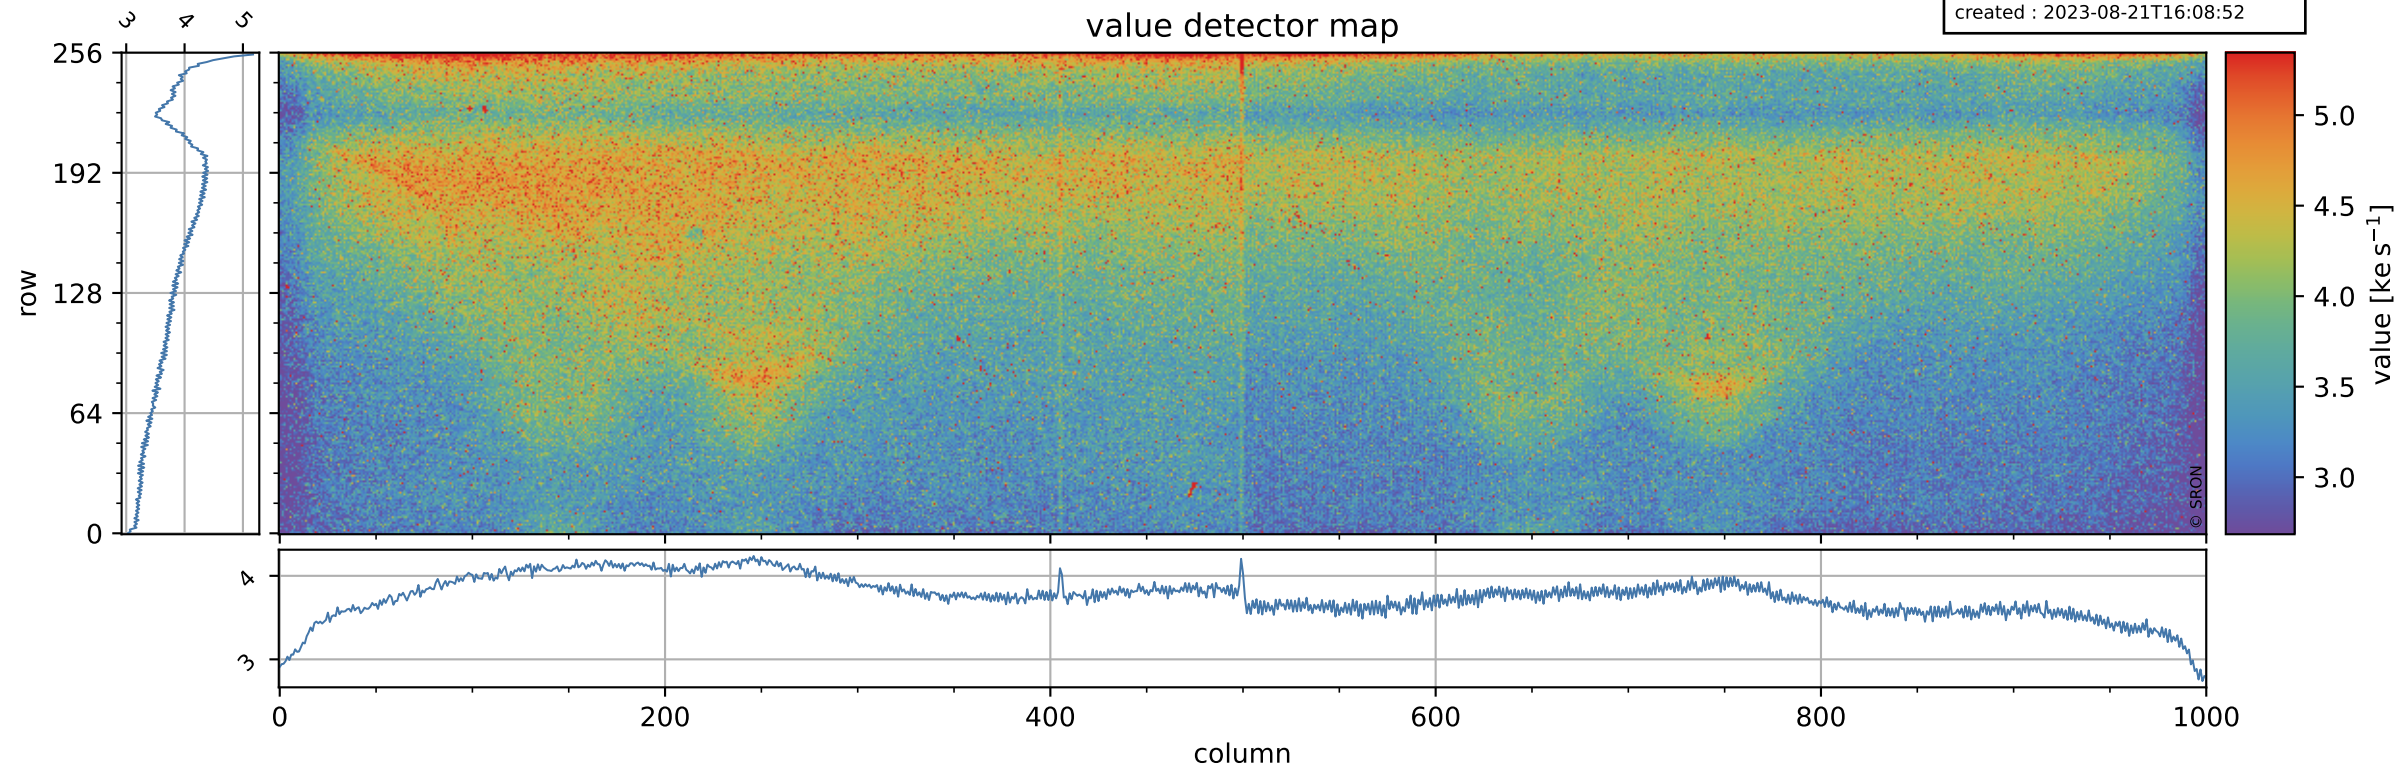

Tropomi SWIR dark flux (official)

orbits : 17 in [18667, 18712]
coverage : 2021-05-21 / 2021-05-24
median : 3.7661 ke s^{-1}
spread : 0.55953 ke s^{-1}
created : 2023-08-21T16:08:52

Tropomi SWIR dark flux (official)

orbits : 17 in [18667, 18712]
coverage : 2021-05-21 / 2021-05-24
median : 13.763 e s^{-1}
spread : 6.7446 e s^{-1}
created : 2023-08-21T16:08:52

Tropomi SWIR dark flux (official)

orbits : 17 in [18667, 18712]
coverage : 2021-05-21 / 2021-05-24
median : -45.34 e s^{-1}
spread : 245.04 e s^{-1}
created : 2023-08-21T16:08:53

value compared with SWIR dark-flux CKD

Tropomi SWIR dark flux (official) ground-tracks of Sentinel-5P

orbits : 17 in [18667, 18712]
coverage : 2021-05-21 / 2021-05-24
created : 2023-08-21T16:08:53

Tropomi SWIR dark flux (official)

orbits : [2827, 18712]
coverage : 2018-04-30 / 2021-05-24
created : 2023-08-21T16:08:53

trend of detector median & temperatures