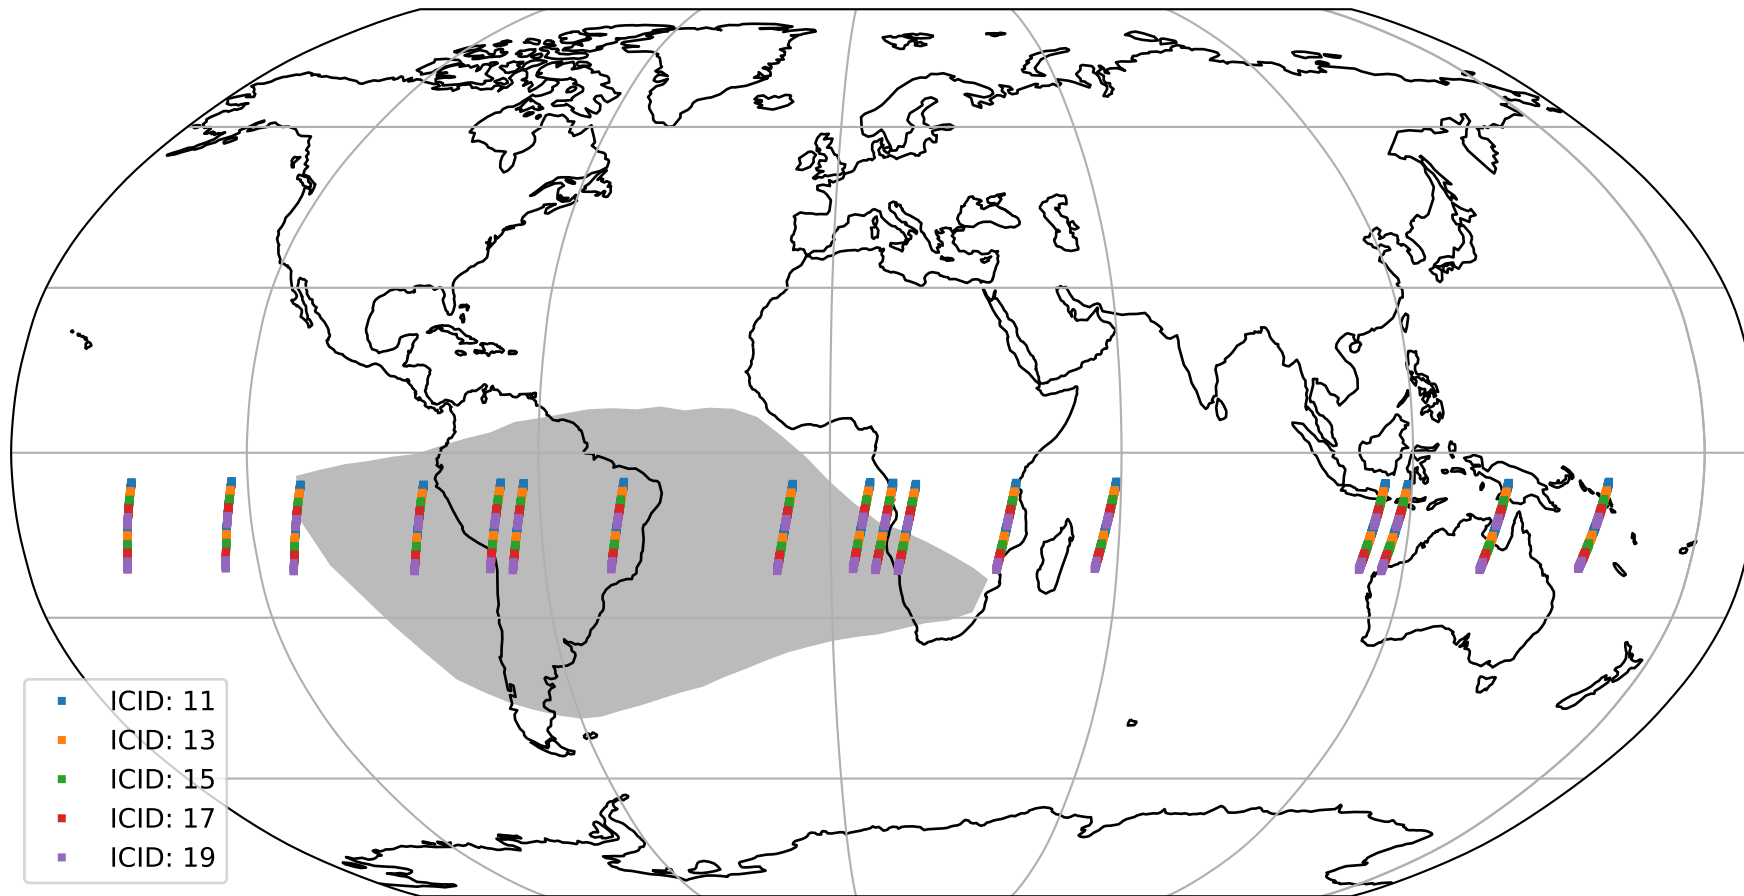

Tropomi SWIR dark flux (official)

orbits : 17 in [18667, 18712]
coverage : 2021-05-21 / 2021-05-24
median : 3.7661 ke s^{-1}
spread : 0.55953 ke s^{-1}
created : 2023-08-21T16:08:52

Tropomi SWIR dark flux (official)

orbits : 17 in [18667, 18712]
coverage : 2021-05-21 / 2021-05-24
median : 13.763 e s^{-1}
spread : 6.7446 e s^{-1}
created : 2023-08-21T16:08:52

Tropomi SWIR dark flux (official)

orbits : 17 in [18667, 18712]
coverage : 2021-05-21 / 2021-05-24
median : -45.34 e s^{-1}
spread : 245.04 e s^{-1}
created : 2023-08-21T16:08:53

value compared with SWIR dark-flux CKD

Tropomi SWIR dark flux (official) ground-tracks of Sentinel-5P

orbits : 17 in [18667, 18712]
coverage : 2021-05-21 / 2021-05-24
created : 2023-08-21T16:08:53

Tropomi SWIR dark flux (official)

orbits : [2827, 18712]
coverage : 2018-04-30 / 2021-05-24
created : 2023-08-21T16:08:53

trend of detector median & temperatures