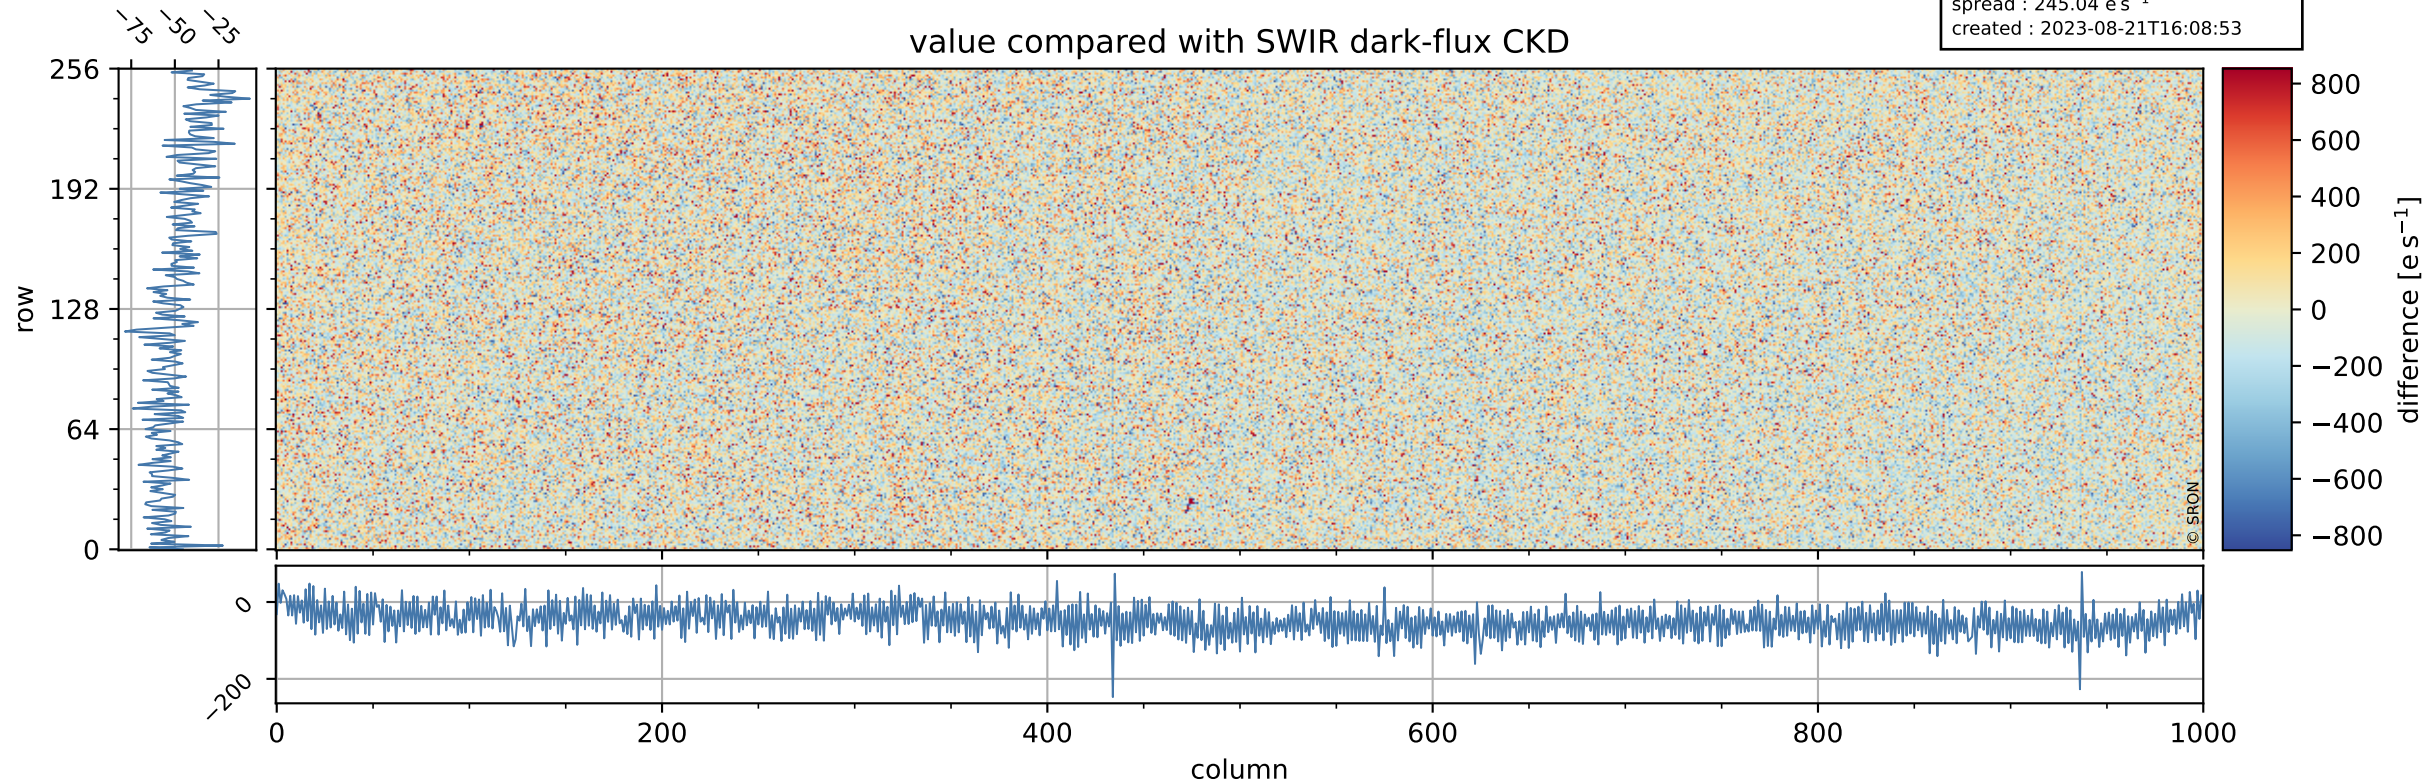

Tropomi SWIR dark flux (official)

orbits : 17 in [18667, 18712]
coverage : 2021-05-21 / 2021-05-24
median : 3.7661 ke s^{-1}
spread : 0.55953 ke s^{-1}
created : 2023-08-21T16:08:52

Tropomi SWIR dark flux (official)

orbits : 17 in [18667, 18712]
coverage : 2021-05-21 / 2021-05-24
median : 13.763 e s^{-1}
spread : 6.7446 e s^{-1}
created : 2023-08-21T16:08:52

Tropomi SWIR dark flux (official)

orbits : 17 in [18667, 18712]
coverage : 2021-05-21 / 2021-05-24
median : -45.34 e s^{-1}
spread : 245.04 e s^{-1}
created : 2023-08-21T16:08:53

value compared with SWIR dark-flux CKD

Tropomi SWIR dark flux (official) ground-tracks of Sentinel-5P

orbits : 17 in [18667, 18712]
coverage : 2021-05-21 / 2021-05-24
created : 2023-08-21T16:08:53

Tropomi SWIR dark flux (official)

orbits : [2827, 18712]
coverage : 2018-04-30 / 2021-05-24
created : 2023-08-21T16:08:53

trend of detector median & temperatures