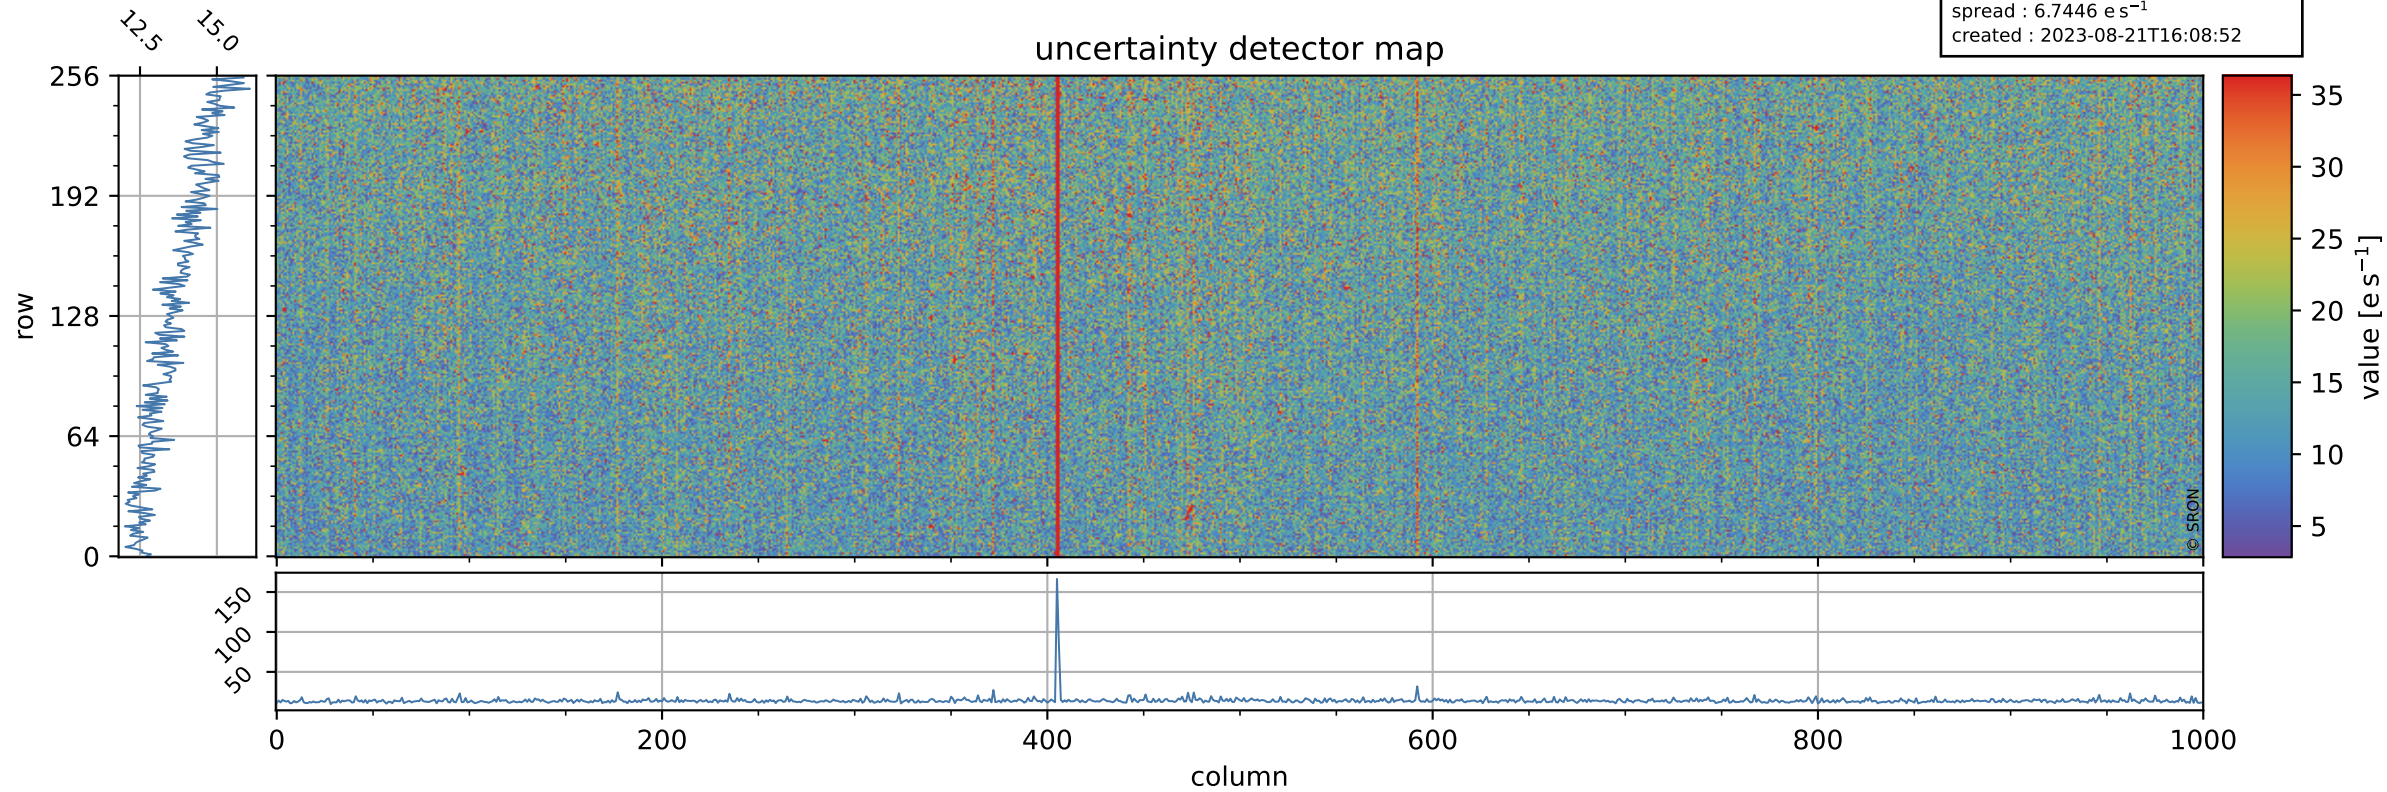

Tropomi SWIR dark flux (official)

orbits : 17 in [18667, 18712]
coverage : 2021-05-21 / 2021-05-24
median : 3.7661 ke s^{-1}
spread : 0.55953 ke s^{-1}
created : 2023-08-21T16:08:52

Tropomi SWIR dark flux (official)

orbits : 17 in [18667, 18712]
coverage : 2021-05-21 / 2021-05-24
median : 13.763 e s^{-1}
spread : 6.7446 e s^{-1}
created : 2023-08-21T16:08:52

Tropomi SWIR dark flux (official)

orbits : 17 in [18667, 18712]
coverage : 2021-05-21 / 2021-05-24
median : -45.34 e s^{-1}
spread : 245.04 e s^{-1}
created : 2023-08-21T16:08:53

value compared with SWIR dark-flux CKD

Tropomi SWIR dark flux (official) ground-tracks of Sentinel-5P

orbits : 17 in [18667, 18712]
coverage : 2021-05-21 / 2021-05-24
created : 2023-08-21T16:08:53

Tropomi SWIR dark flux (official)

orbits : [2827, 18712]
coverage : 2018-04-30 / 2021-05-24
created : 2023-08-21T16:08:53

trend of detector median & temperatures