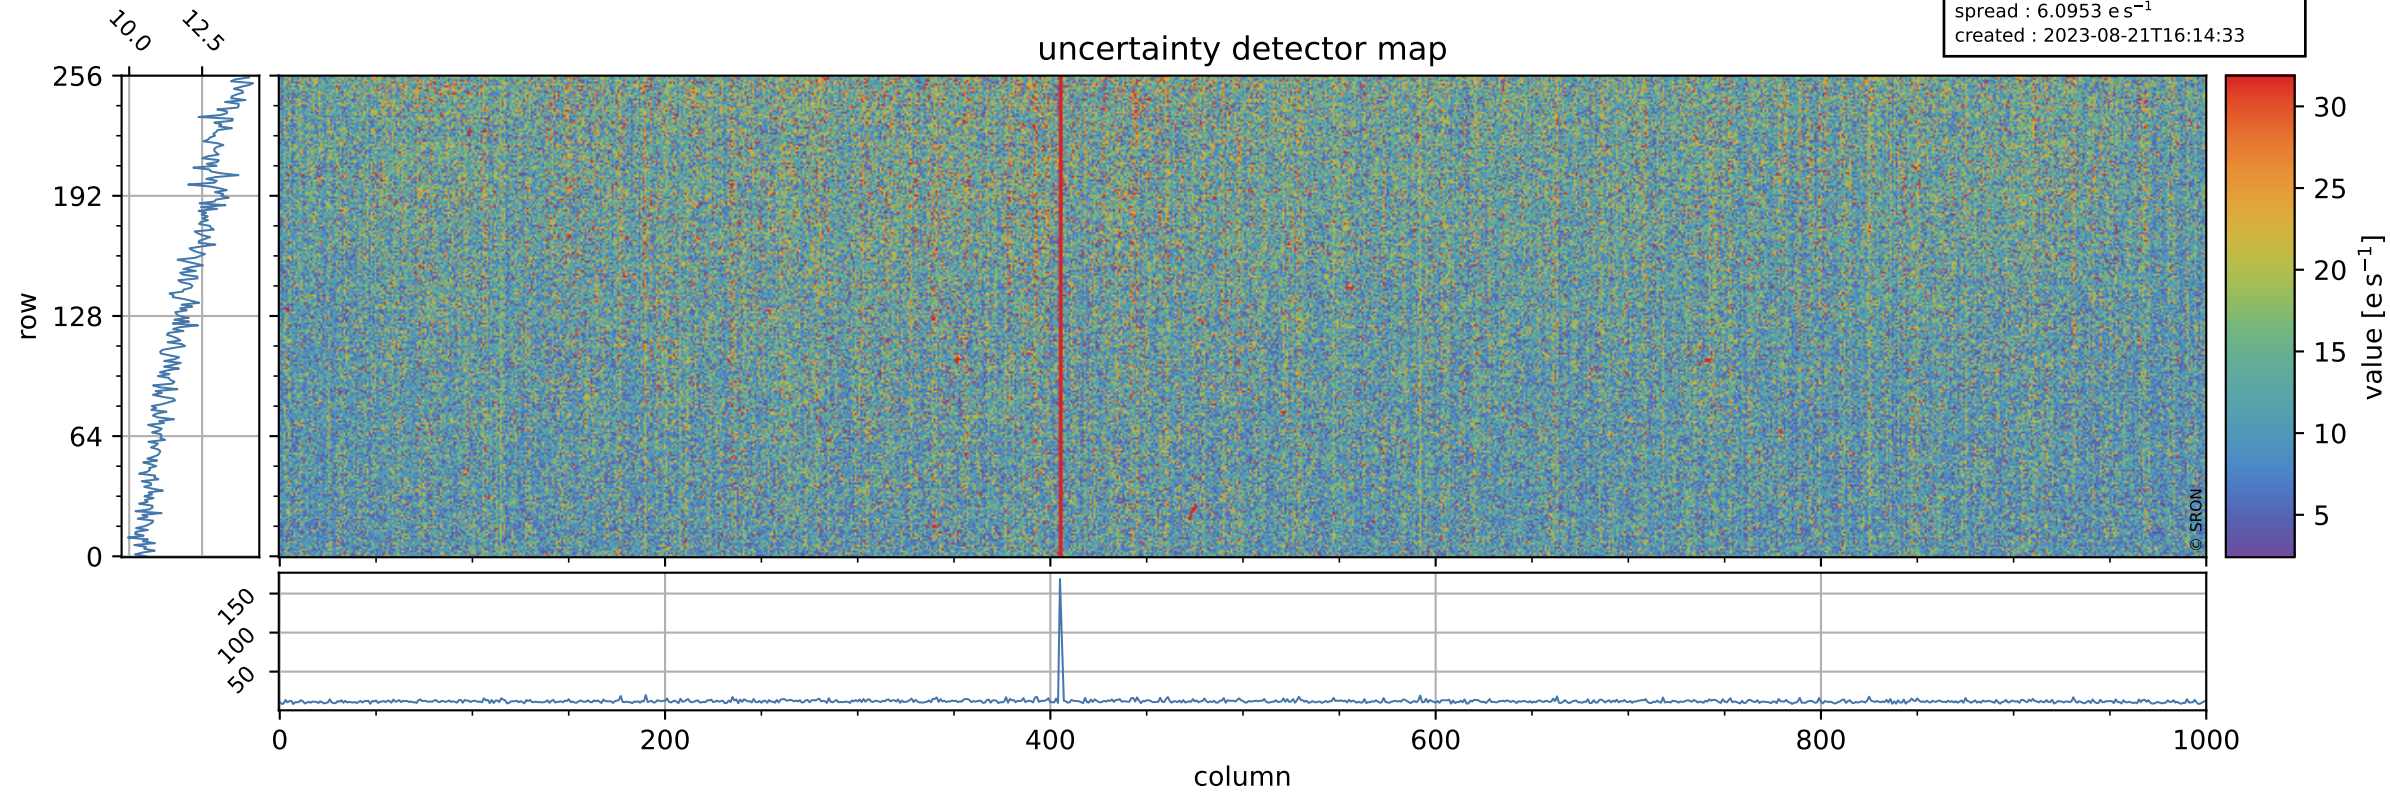

Tropomi SWIR dark flux (official)

orbits : 18 in [21007, 21052]
coverage : 2021-11-02 / 2021-11-05
median : 3.7669 ke s^{-1}
spread : 0.55978 ke s^{-1}
created : 2023-08-21T16:14:33

Tropomi SWIR dark flux (official)

orbits : 18 in [21007, 21052]
coverage : 2021-11-02 / 2021-11-05
median : 12.02 e s^{-1}
spread : 6.0953 e s^{-1}
created : 2023-08-21T16:14:33

Tropomi SWIR dark flux (official)

orbits : 18 in [21007, 21052]
coverage : 2021-11-02 / 2021-11-05
median : -45.001 e s⁻¹
spread : 245.94 e s⁻¹
created : 2023-08-21T16:14:34

value compared with SWIR dark-flux CKD

Tropomi SWIR dark flux (official) ground-tracks of Sentinel-5P

orbits : 18 in [21007, 21052]
coverage : 2021-11-02 / 2021-11-05
created : 2023-08-21T16:14:34

Tropomi SWIR dark flux (official)

orbits : [2827, 21052]
coverage : 2018-04-30 / 2021-11-05
created : 2023-08-21T16:14:34

trend of detector median & temperatures