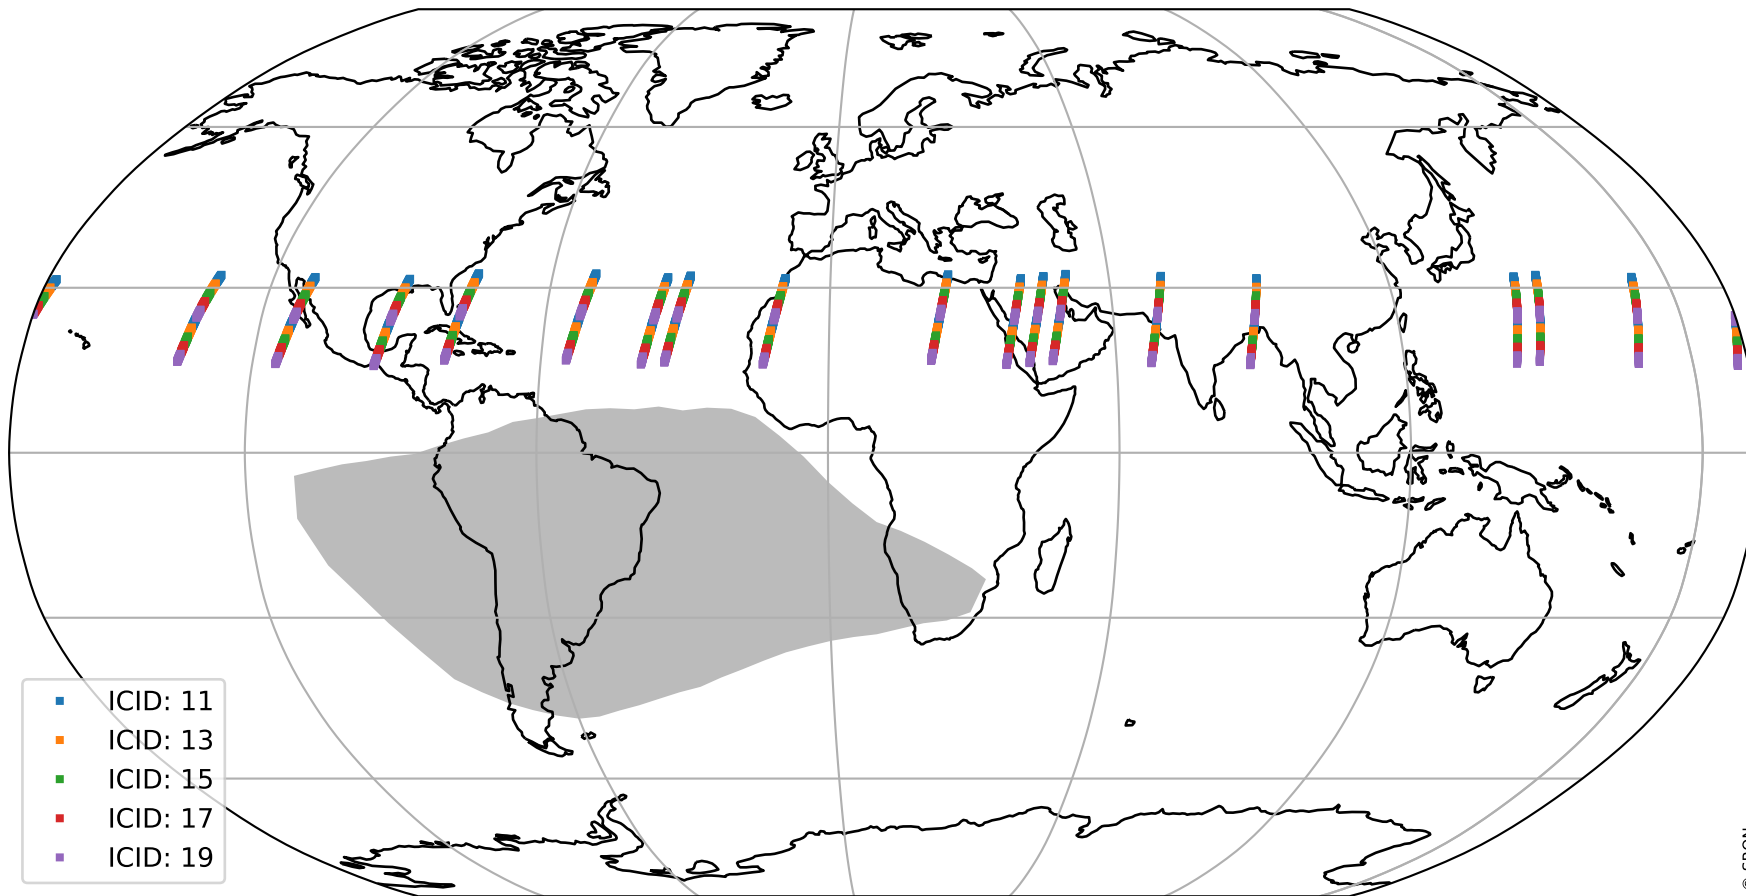

Tropomi SWIR dark flux (official)

orbits : 18 in [21007, 21052]
coverage : 2021-11-02 / 2021-11-05
median : 3.7669 ke s^{-1}
spread : 0.55978 ke s^{-1}
created : 2023-08-21T16:14:33

Tropomi SWIR dark flux (official)

orbits : 18 in [21007, 21052]
coverage : 2021-11-02 / 2021-11-05
median : 12.02 e s^{-1}
spread : 6.0953 e s^{-1}
created : 2023-08-21T16:14:33

Tropomi SWIR dark flux (official)

orbits : 18 in [21007, 21052]
coverage : 2021-11-02 / 2021-11-05
median : -45.001 e s⁻¹
spread : 245.94 e s⁻¹
created : 2023-08-21T16:14:34

value compared with SWIR dark-flux CKD

Tropomi SWIR dark flux (official) ground-tracks of Sentinel-5P

orbits : 18 in [21007, 21052]
coverage : 2021-11-02 / 2021-11-05
created : 2023-08-21T16:14:34

Tropomi SWIR dark flux (official)

orbits : [2827, 21052]
coverage : 2018-04-30 / 2021-11-05
created : 2023-08-21T16:14:34

trend of detector median & temperatures