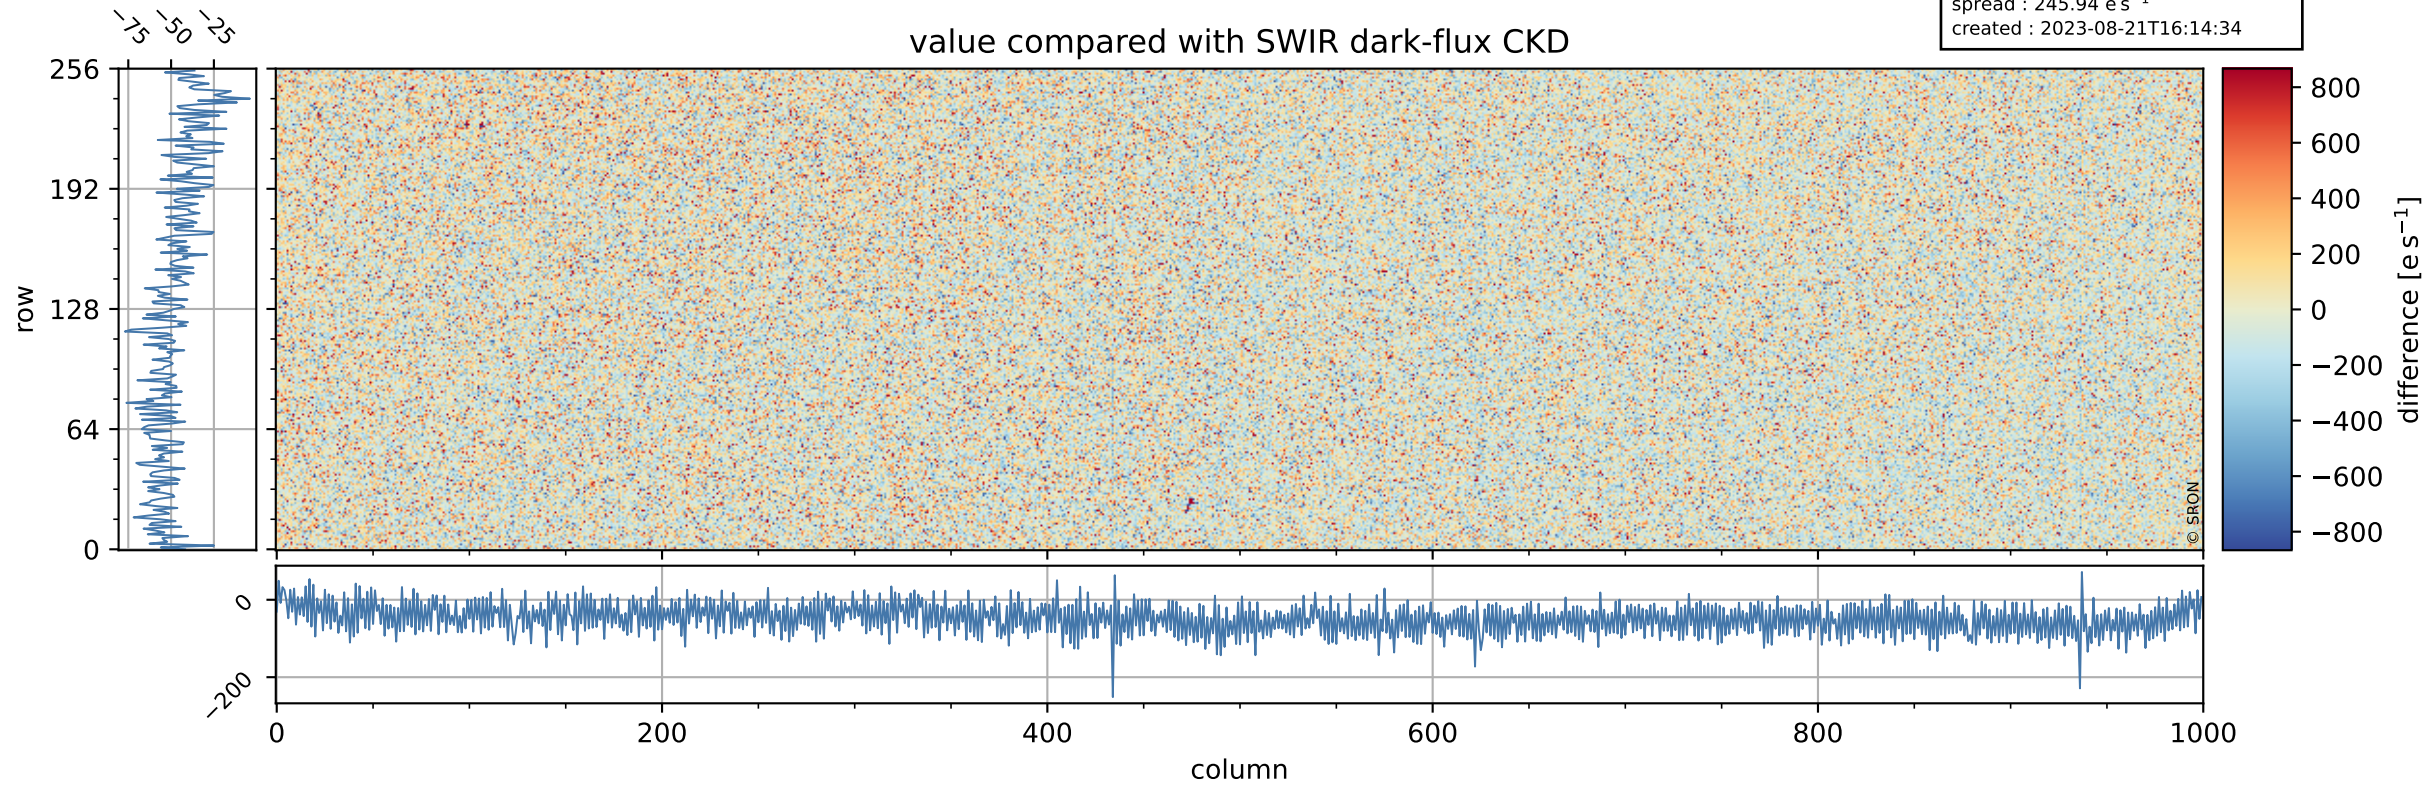

Tropomi SWIR dark flux (official)

orbits : 18 in [21007, 21052]
coverage : 2021-11-02 / 2021-11-05
median : 3.7669 ke s^{-1}
spread : 0.55978 ke s^{-1}
created : 2023-08-21T16:14:33

Tropomi SWIR dark flux (official)

orbits : 18 in [21007, 21052]
coverage : 2021-11-02 / 2021-11-05
median : 12.02 e s^{-1}
spread : 6.0953 e s^{-1}
created : 2023-08-21T16:14:33

Tropomi SWIR dark flux (official)

orbits : 18 in [21007, 21052]
coverage : 2021-11-02 / 2021-11-05
median : -45.001 e s⁻¹
spread : 245.94 e s⁻¹
created : 2023-08-21T16:14:34

value compared with SWIR dark-flux CKD

Tropomi SWIR dark flux (official) ground-tracks of Sentinel-5P

orbits : 18 in [21007, 21052]
coverage : 2021-11-02 / 2021-11-05
created : 2023-08-21T16:14:34

Tropomi SWIR dark flux (official)

orbits : [2827, 21052]
coverage : 2018-04-30 / 2021-11-05
created : 2023-08-21T16:14:34

trend of detector median & temperatures