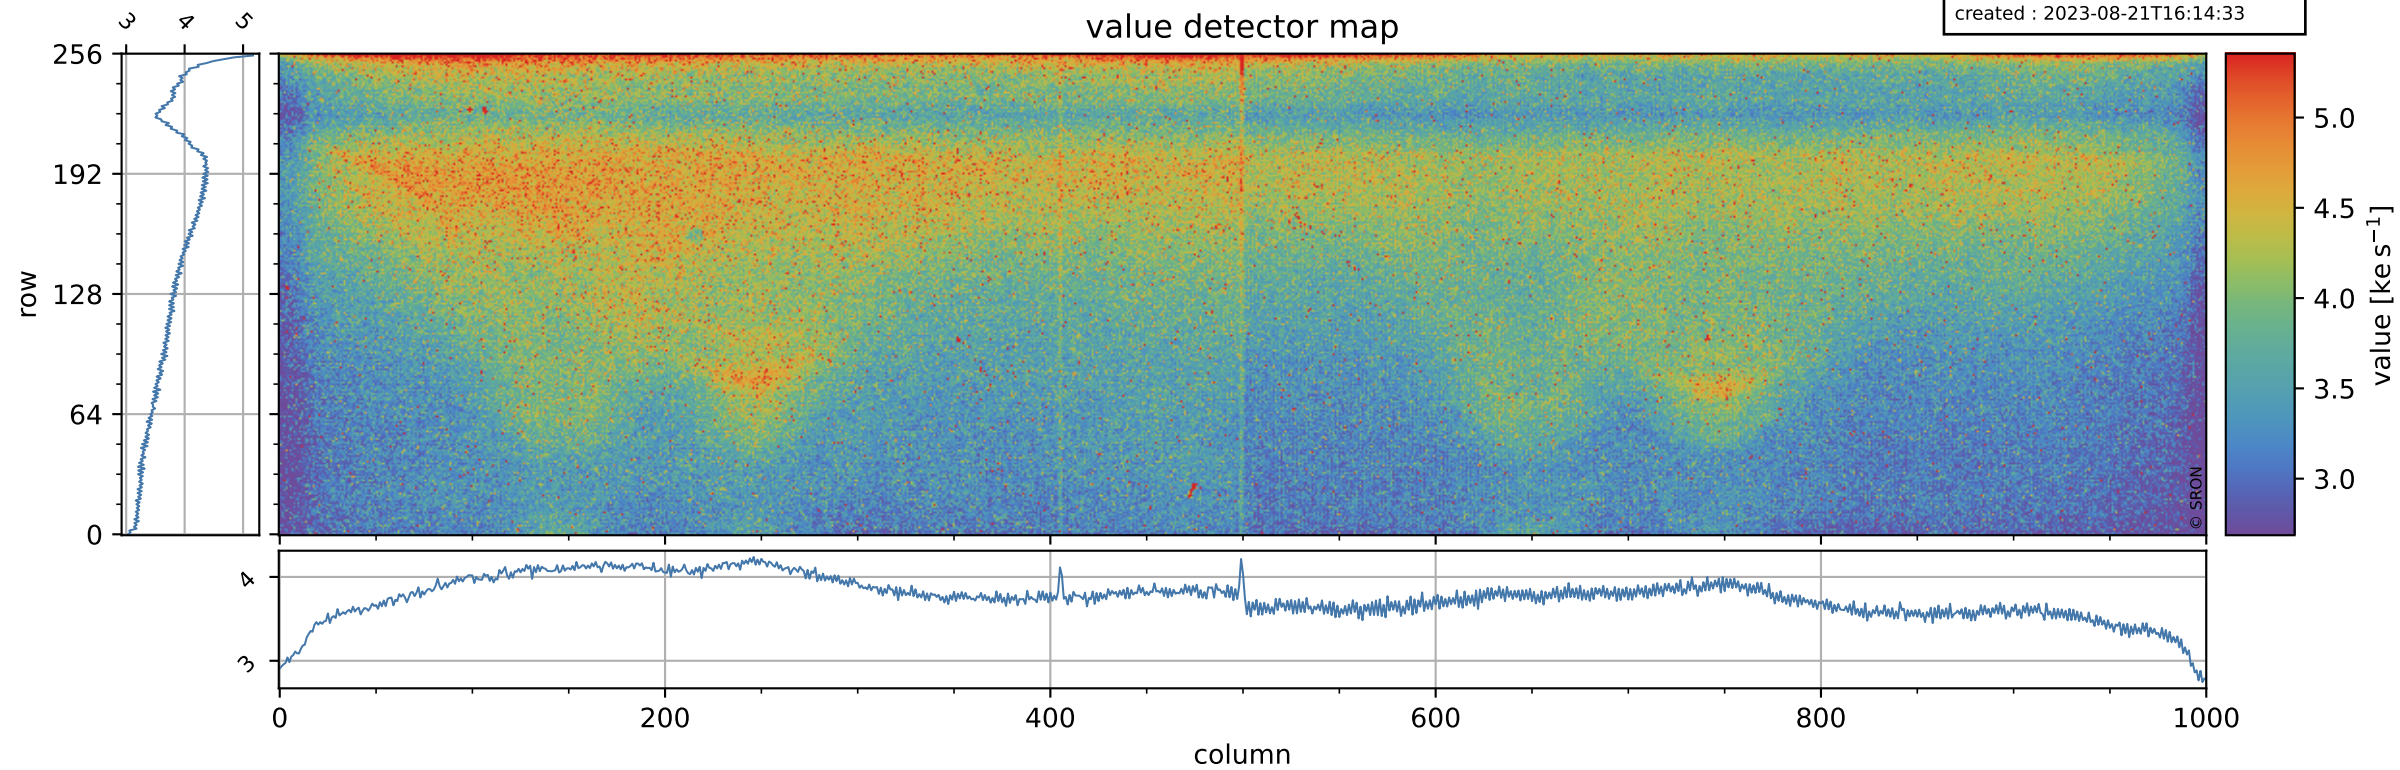

Tropomi SWIR dark flux (official)

orbits : 18 in [21007, 21052]
coverage : 2021-11-02 / 2021-11-05
median : 3.7669 ke s^{-1}
spread : 0.55978 ke s^{-1}
created : 2023-08-21T16:14:33

Tropomi SWIR dark flux (official)

orbits : 18 in [21007, 21052]
coverage : 2021-11-02 / 2021-11-05
median : 12.02 e s^{-1}
spread : 6.0953 e s^{-1}
created : 2023-08-21T16:14:33

Tropomi SWIR dark flux (official)

orbits : 18 in [21007, 21052]
coverage : 2021-11-02 / 2021-11-05
median : -45.001 e s⁻¹
spread : 245.94 e s⁻¹
created : 2023-08-21T16:14:34

value compared with SWIR dark-flux CKD

Tropomi SWIR dark flux (official) ground-tracks of Sentinel-5P

orbits : 18 in [21007, 21052]
coverage : 2021-11-02 / 2021-11-05
created : 2023-08-21T16:14:34

Tropomi SWIR dark flux (official)

orbits : [2827, 21052]
coverage : 2018-04-30 / 2021-11-05
created : 2023-08-21T16:14:34

trend of detector median & temperatures