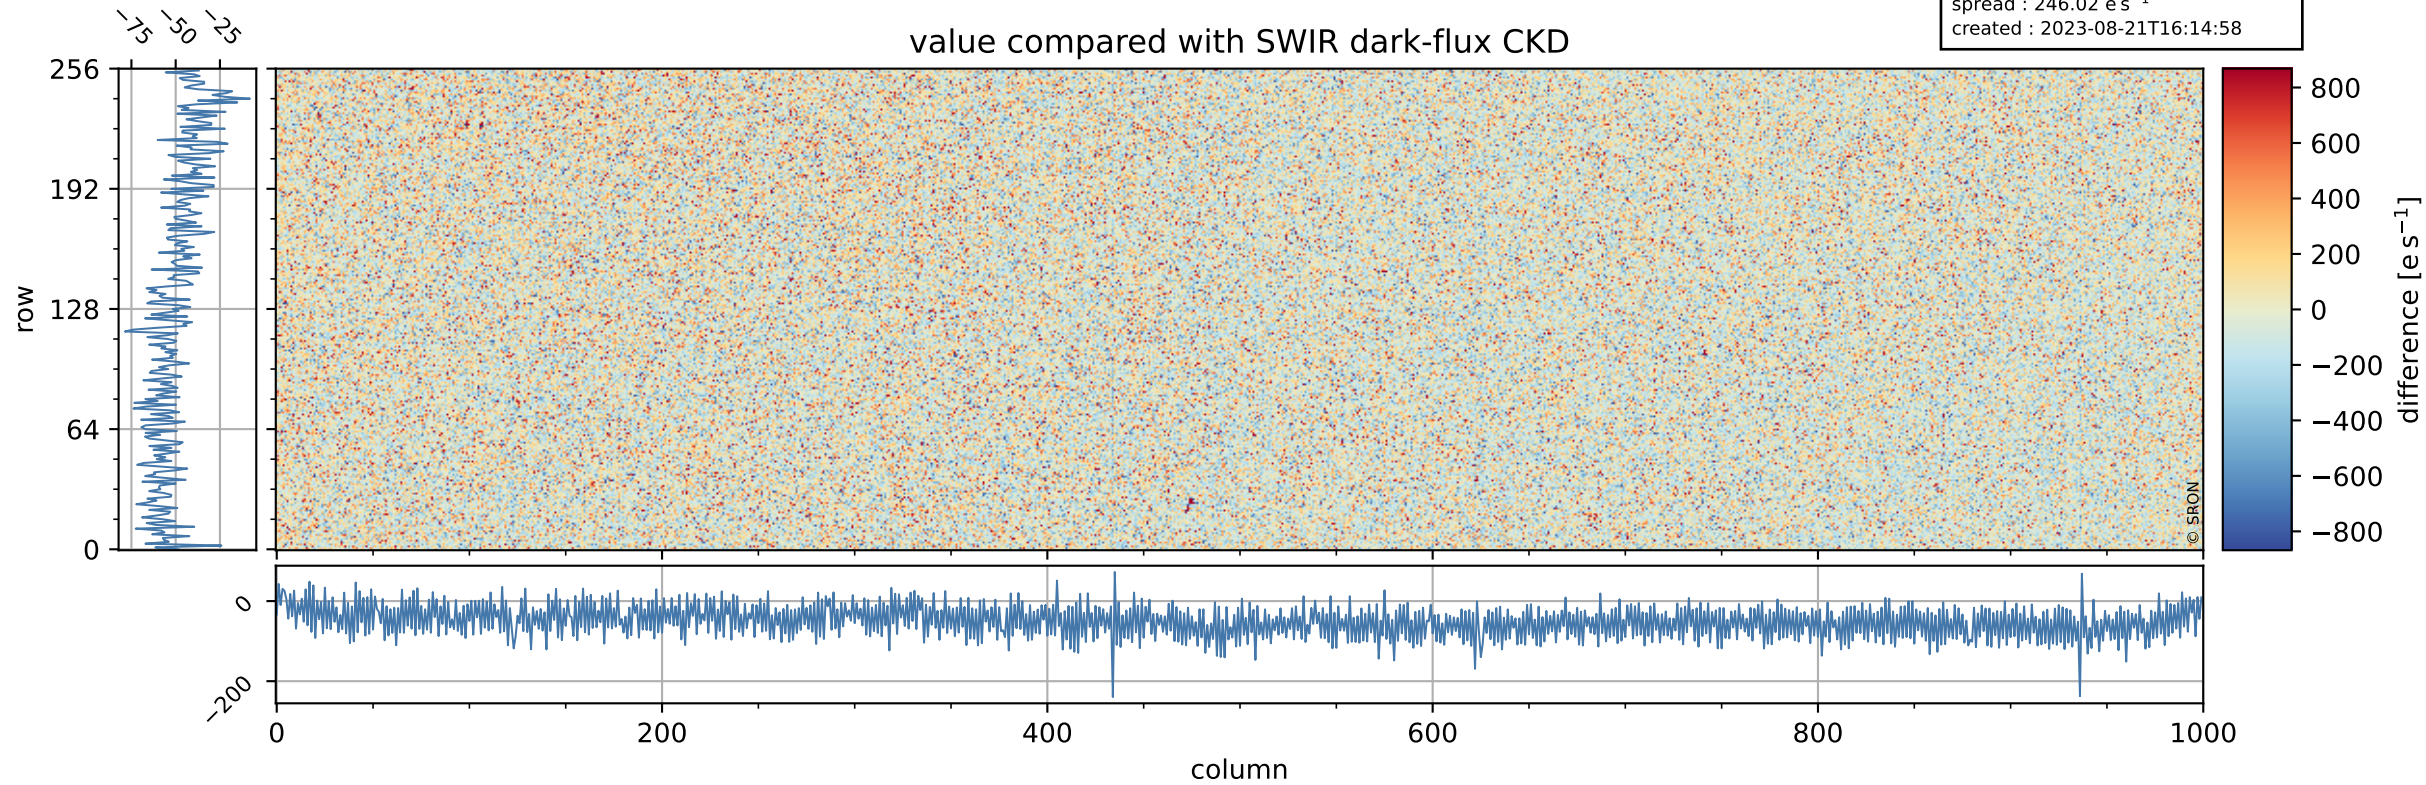

Tropomi SWIR dark flux (official)

orbits : 19 in [21172, 21217]
coverage : 2021-11-13 / 2021-11-16
median : 3.765 ke s^{-1}
spread : 0.56005 ke s^{-1}
created : 2023-08-21T16:14:57

Tropomi SWIR dark flux (official)

orbits : 19 in [21172, 21217]
coverage : 2021-11-13 / 2021-11-16
median : 11.861 e s^{-1}
spread : 6.0421 e s^{-1}
created : 2023-08-21T16:14:58

Tropomi SWIR dark flux (official)

orbits : 19 in [21172, 21217]
coverage : 2021-11-13 / 2021-11-16
median : -46.949 e s^{-1}
spread : 246.02 e s^{-1}
created : 2023-08-21T16:14:58

value compared with SWIR dark-flux CKD

Tropomi SWIR dark flux (official) ground-tracks of Sentinel-5P

orbits : 19 in [21172, 21217]
coverage : 2021-11-13 / 2021-11-16
created : 2023-08-21T16:14:58

Tropomi SWIR dark flux (official)

orbits : [2827, 21217]
coverage : 2018-04-30 / 2021-11-16
created : 2023-08-21T16:14:59

trend of detector median & temperatures