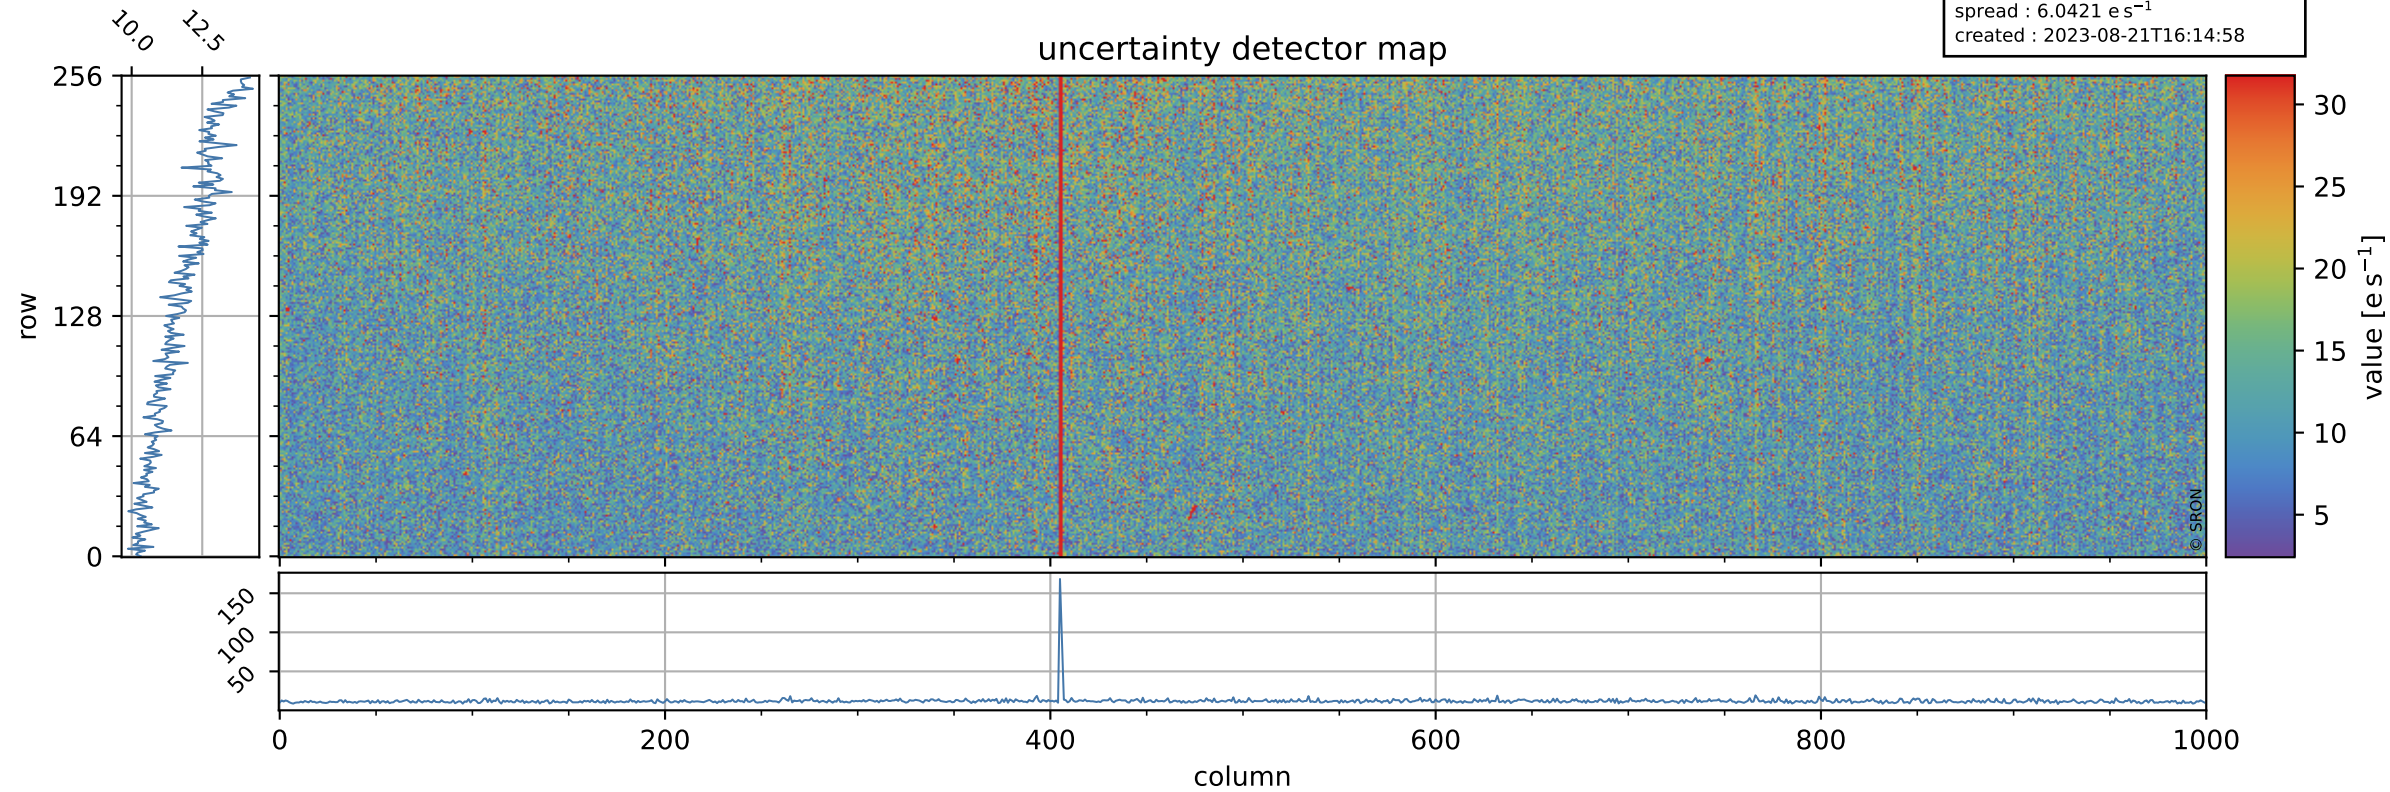

Tropomi SWIR dark flux (official)

orbits : 19 in [21172, 21217]
coverage : 2021-11-13 / 2021-11-16
median : 3.765 ke s^{-1}
spread : 0.56005 ke s^{-1}
created : 2023-08-21T16:14:57

Tropomi SWIR dark flux (official)

orbits : 19 in [21172, 21217]
coverage : 2021-11-13 / 2021-11-16
median : 11.861 e s^{-1}
spread : 6.0421 e s^{-1}
created : 2023-08-21T16:14:58

Tropomi SWIR dark flux (official)

orbits : 19 in [21172, 21217]
coverage : 2021-11-13 / 2021-11-16
median : -46.949 e s^{-1}
spread : 246.02 e s^{-1}
created : 2023-08-21T16:14:58

value compared with SWIR dark-flux CKD

Tropomi SWIR dark flux (official) ground-tracks of Sentinel-5P

orbits : 19 in [21172, 21217]
coverage : 2021-11-13 / 2021-11-16
created : 2023-08-21T16:14:58

Tropomi SWIR dark flux (official)

orbits : [2827, 21217]
coverage : 2018-04-30 / 2021-11-16
created : 2023-08-21T16:14:59

trend of detector median & temperatures