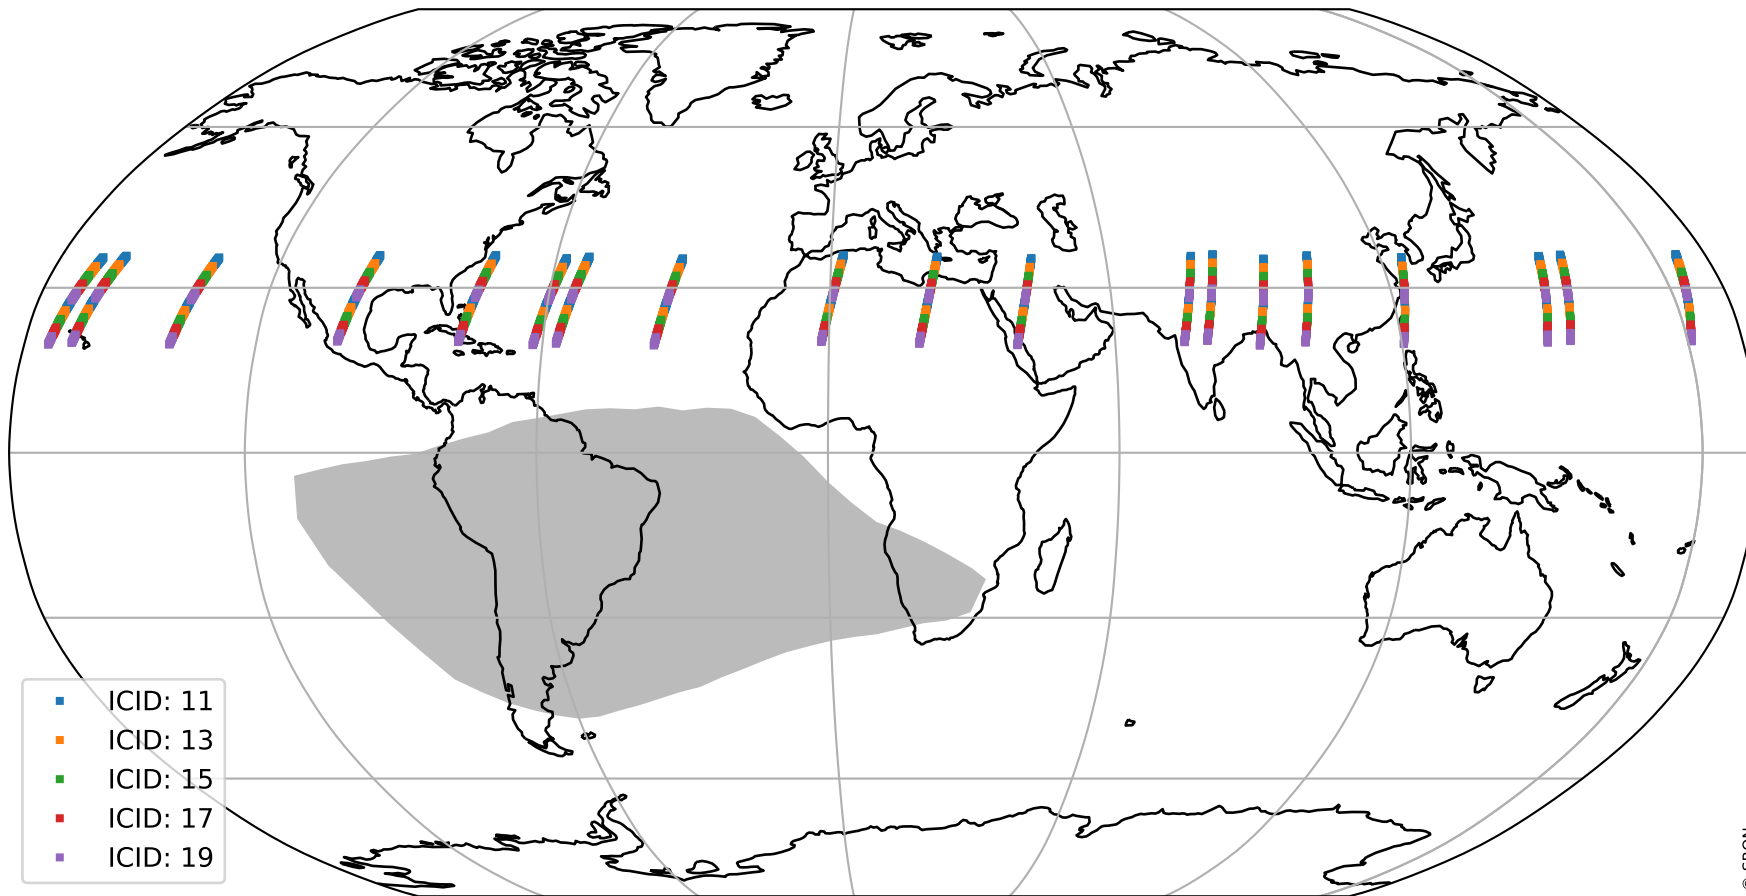

Tropomi SWIR dark flux (official)

orbits : 19 in [21172, 21217]
coverage : 2021-11-13 / 2021-11-16
median : 3.765 ke s^{-1}
spread : 0.56005 ke s^{-1}
created : 2023-08-21T16:14:57

Tropomi SWIR dark flux (official)

orbits : 19 in [21172, 21217]
coverage : 2021-11-13 / 2021-11-16
median : 11.861 e s^{-1}
spread : 6.0421 e s^{-1}
created : 2023-08-21T16:14:58

Tropomi SWIR dark flux (official)

orbits : 19 in [21172, 21217]
coverage : 2021-11-13 / 2021-11-16
median : -46.949 e s^{-1}
spread : 246.02 e s^{-1}
created : 2023-08-21T16:14:58

value compared with SWIR dark-flux CKD

Tropomi SWIR dark flux (official) ground-tracks of Sentinel-5P

orbits : 19 in [21172, 21217]
coverage : 2021-11-13 / 2021-11-16
created : 2023-08-21T16:14:58

Tropomi SWIR dark flux (official)

orbits : [2827, 21217]
coverage : 2018-04-30 / 2021-11-16
created : 2023-08-21T16:14:59

trend of detector median & temperatures