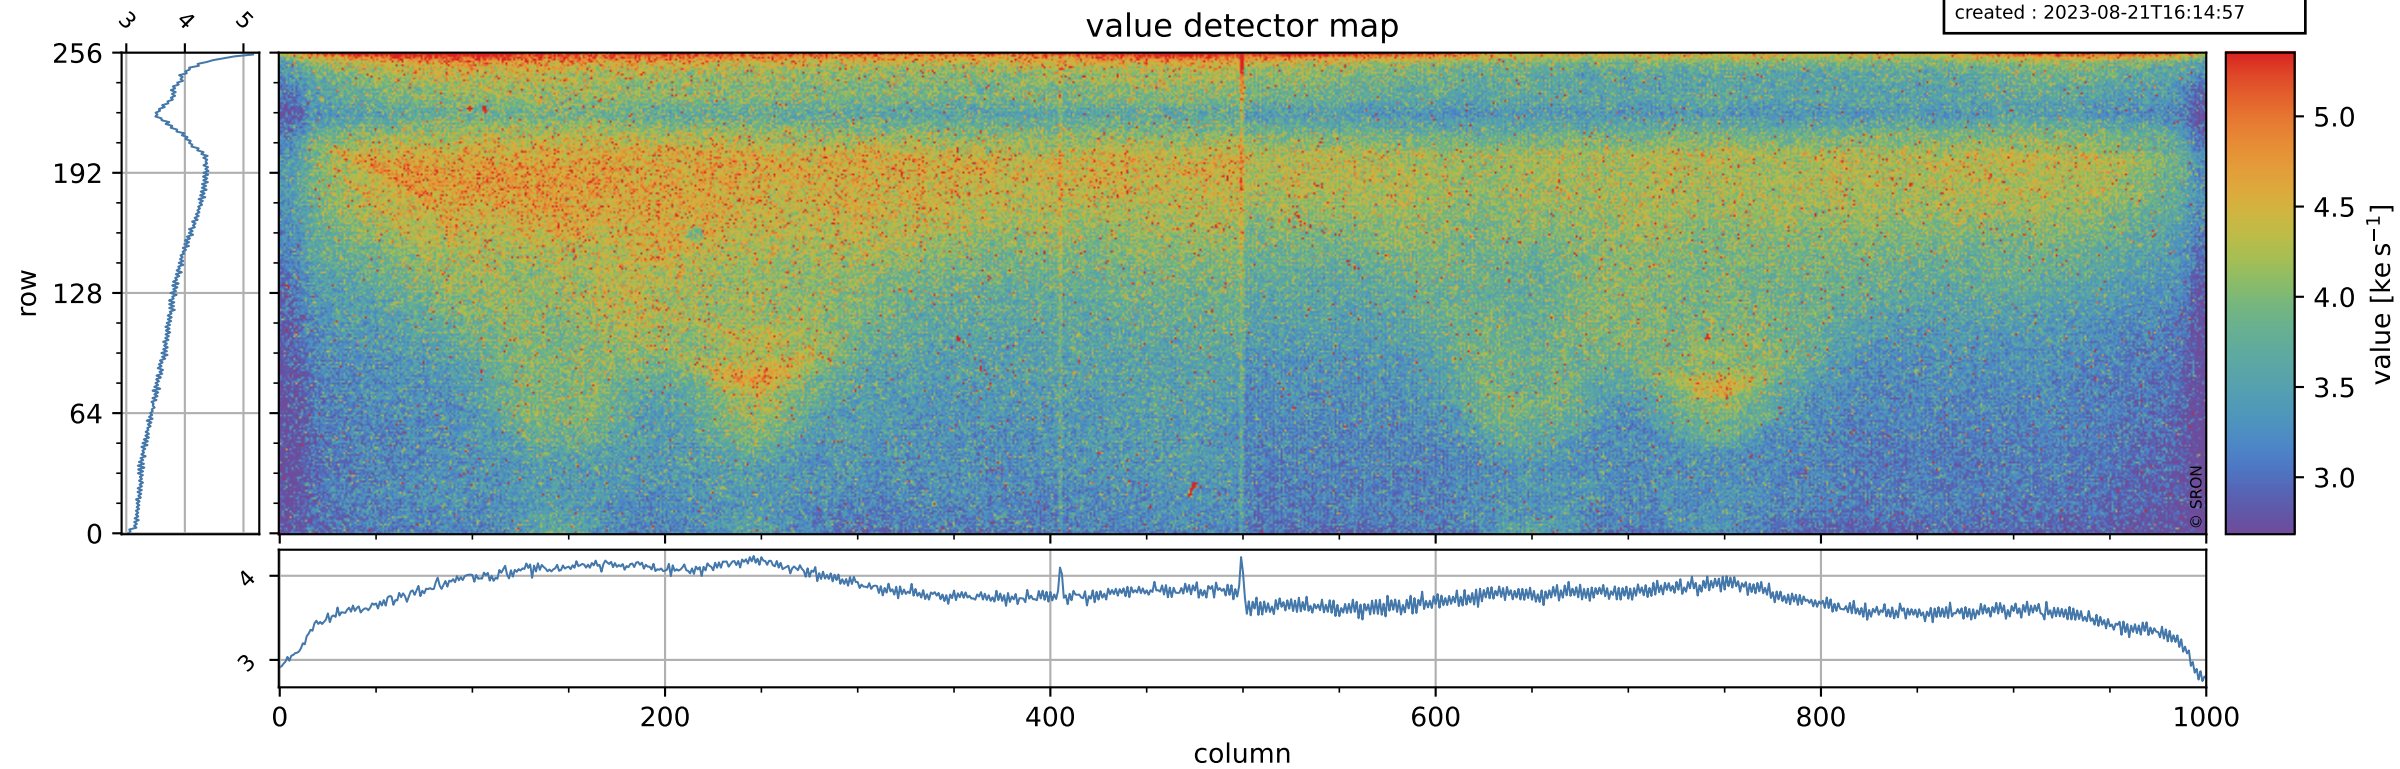

Tropomi SWIR dark flux (official)

orbits : 19 in [21172, 21217]
coverage : 2021-11-13 / 2021-11-16
median : 3.765 ke s^{-1}
spread : 0.56005 ke s^{-1}
created : 2023-08-21T16:14:57

Tropomi SWIR dark flux (official)

orbits : 19 in [21172, 21217]
coverage : 2021-11-13 / 2021-11-16
median : 11.861 e s^{-1}
spread : 6.0421 e s^{-1}
created : 2023-08-21T16:14:58

Tropomi SWIR dark flux (official)

orbits : 19 in [21172, 21217]
coverage : 2021-11-13 / 2021-11-16
median : -46.949 e s^{-1}
spread : 246.02 e s^{-1}
created : 2023-08-21T16:14:58

value compared with SWIR dark-flux CKD

Tropomi SWIR dark flux (official) ground-tracks of Sentinel-5P

orbits : 19 in [21172, 21217]
coverage : 2021-11-13 / 2021-11-16
created : 2023-08-21T16:14:58

Tropomi SWIR dark flux (official)

orbits : [2827, 21217]
coverage : 2018-04-30 / 2021-11-16
created : 2023-08-21T16:14:59

trend of detector median & temperatures