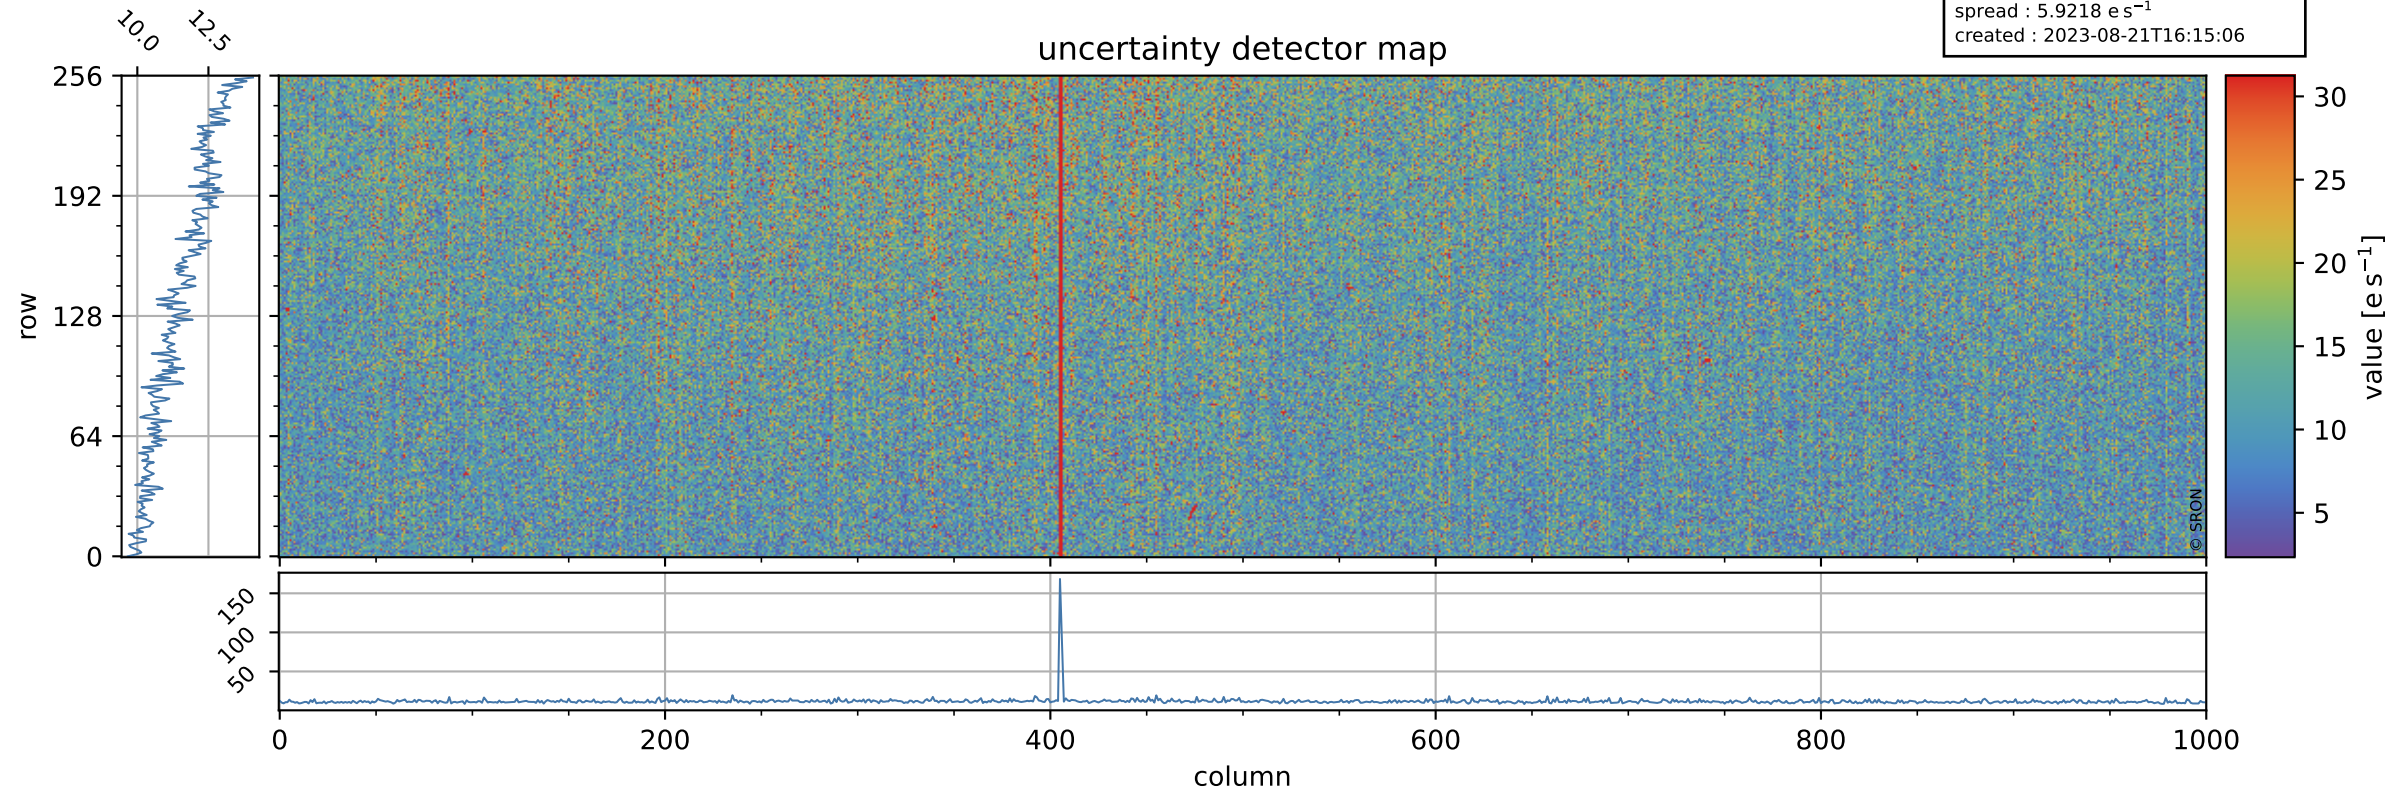

Tropomi SWIR dark flux (official)

orbits : 19 in [21232, 21277]
coverage : 2021-11-18 / 2021-11-21
median : 3.787 ke s^{-1}
spread : 0.56188 ke s^{-1}
created : 2023-08-21T16:15:06

Tropomi SWIR dark flux (official)

orbits : 19 in [21232, 21277]
coverage : 2021-11-18 / 2021-11-21
median : 11.597 e s⁻¹
spread : 5.9218 e s⁻¹
created : 2023-08-21T16:15:06

Tropomi SWIR dark flux (official)

orbits : 19 in [21232, 21277]
coverage : 2021-11-18 / 2021-11-21
median : -25.792 e s⁻¹
spread : 247.64 e s⁻¹
created : 2023-08-21T16:15:07

value compared with SWIR dark-flux CKD

Tropomi SWIR dark flux (official) ground-tracks of Sentinel-5P

orbits : 19 in [21232, 21277]
coverage : 2021-11-18 / 2021-11-21
created : 2023-08-21T16:15:07

Tropomi SWIR dark flux (official)

orbits : [2827, 21247]
coverage : 2018-04-30 / 2021-11-18
created : 2023-08-21T16:15:07

trend of detector median & temperatures