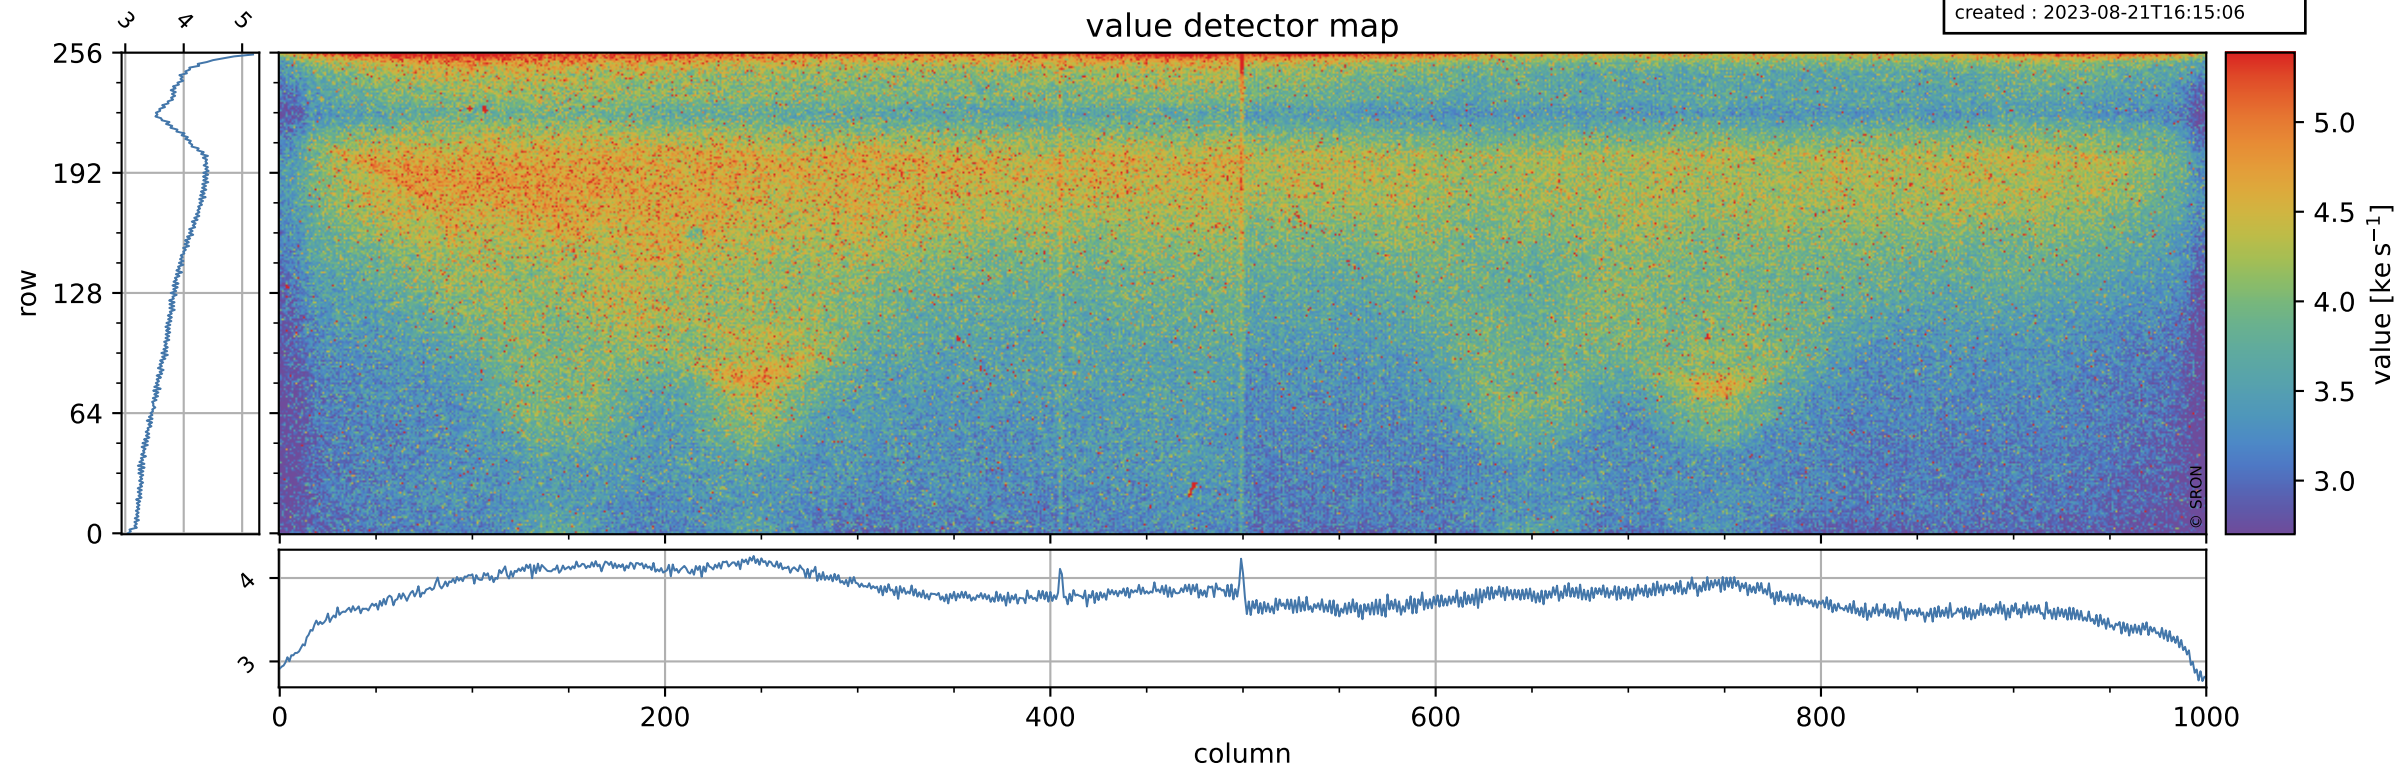

Tropomi SWIR dark flux (official)

orbits : 19 in [21232, 21277]
coverage : 2021-11-18 / 2021-11-21
median : 3.787 ke s^{-1}
spread : 0.56188 ke s^{-1}
created : 2023-08-21T16:15:06

Tropomi SWIR dark flux (official)

orbits : 19 in [21232, 21277]
coverage : 2021-11-18 / 2021-11-21
median : 11.597 e s⁻¹
spread : 5.9218 e s⁻¹
created : 2023-08-21T16:15:06

Tropomi SWIR dark flux (official)

orbits : 19 in [21232, 21277]
coverage : 2021-11-18 / 2021-11-21
median : -25.792 e s⁻¹
spread : 247.64 e s⁻¹
created : 2023-08-21T16:15:07

value compared with SWIR dark-flux CKD

Tropomi SWIR dark flux (official) ground-tracks of Sentinel-5P

orbits : 19 in [21232, 21277]
coverage : 2021-11-18 / 2021-11-21
created : 2023-08-21T16:15:07

Tropomi SWIR dark flux (official)

orbits : [2827, 21247]
coverage : 2018-04-30 / 2021-11-18
created : 2023-08-21T16:15:07

trend of detector median & temperatures