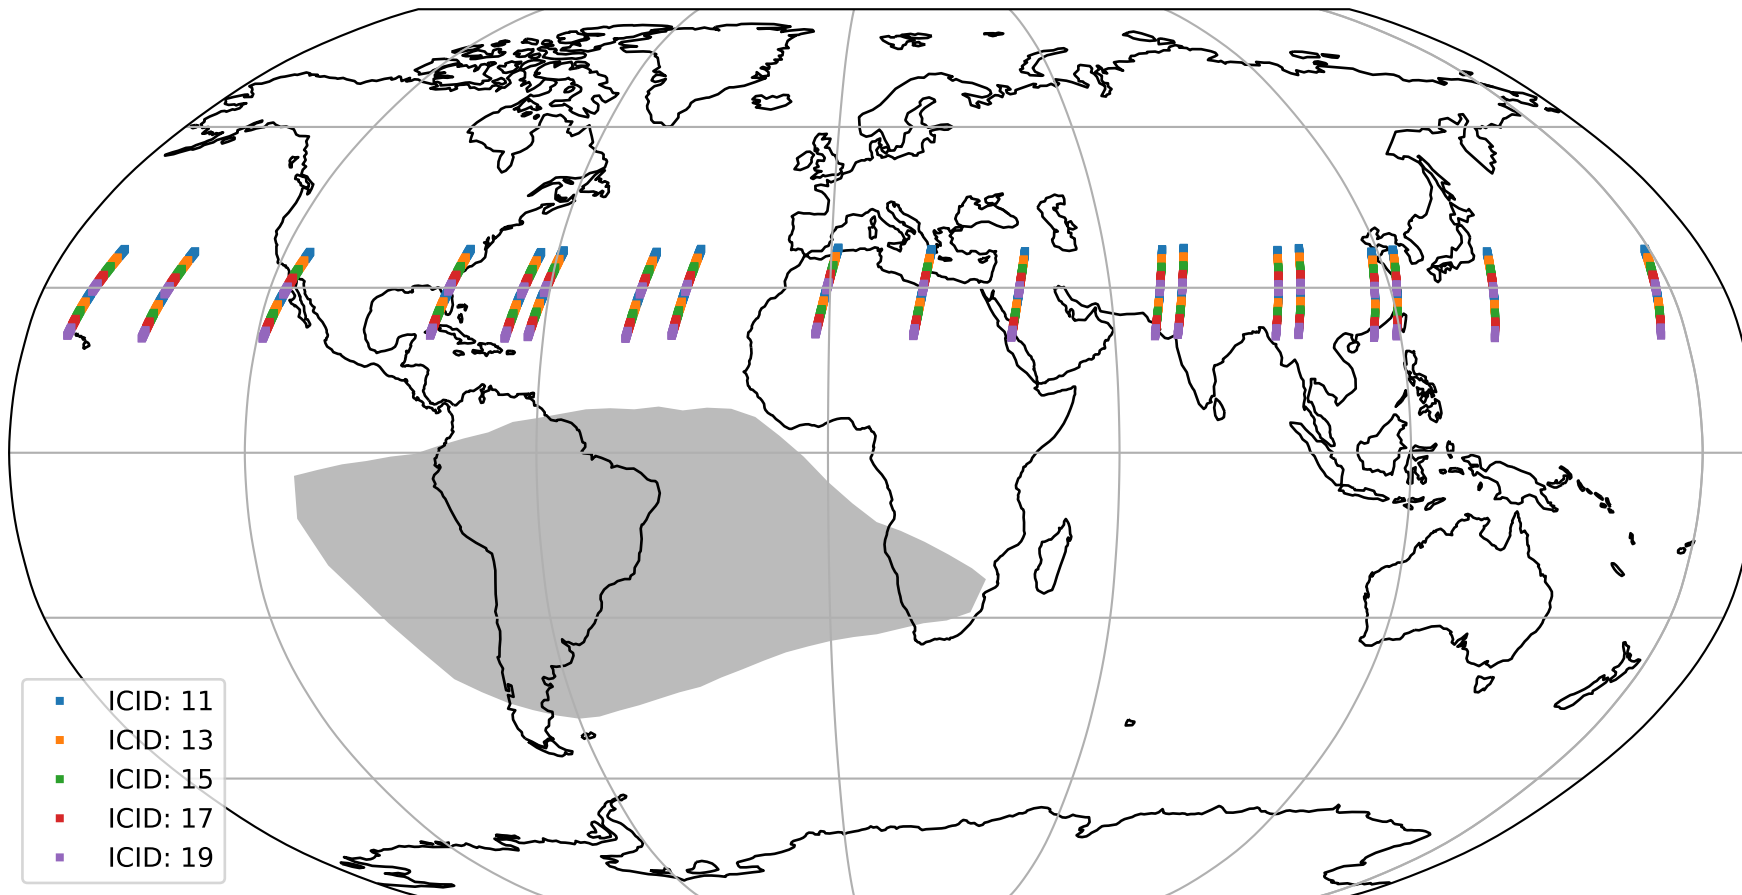

Tropomi SWIR dark flux (official)

orbits : 19 in [21232, 21277]
coverage : 2021-11-18 / 2021-11-21
median : 3.787 ke s^{-1}
spread : 0.56188 ke s^{-1}
created : 2023-08-21T16:15:06

Tropomi SWIR dark flux (official)

orbits : 19 in [21232, 21277]
coverage : 2021-11-18 / 2021-11-21
median : 11.597 e s⁻¹
spread : 5.9218 e s⁻¹
created : 2023-08-21T16:15:06

Tropomi SWIR dark flux (official)

orbits : 19 in [21232, 21277]
coverage : 2021-11-18 / 2021-11-21
median : -25.792 e s⁻¹
spread : 247.64 e s⁻¹
created : 2023-08-21T16:15:07

value compared with SWIR dark-flux CKD

Tropomi SWIR dark flux (official) ground-tracks of Sentinel-5P

orbits : 19 in [21232, 21277]
coverage : 2021-11-18 / 2021-11-21
created : 2023-08-21T16:15:07

Tropomi SWIR dark flux (official)

orbits : [2827, 21247]
coverage : 2018-04-30 / 2021-11-18
created : 2023-08-21T16:15:07

trend of detector median & temperatures