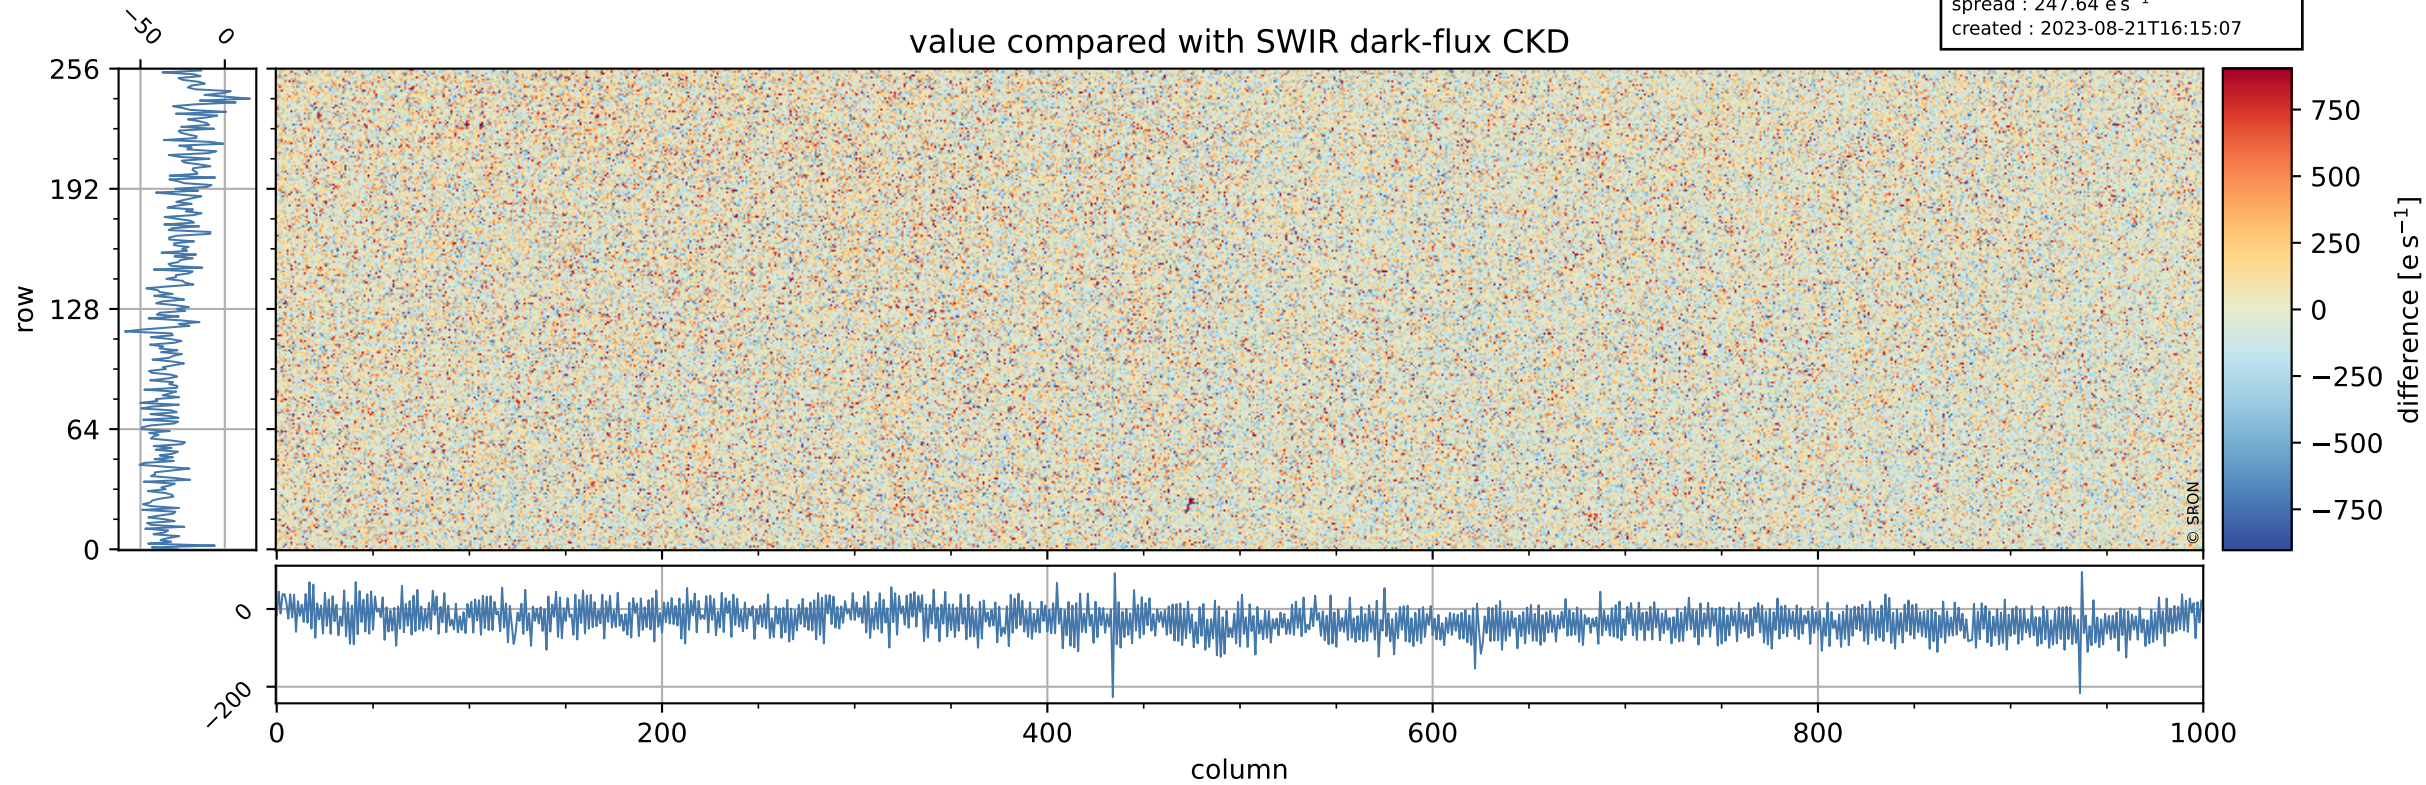

Tropomi SWIR dark flux (official)

orbits : 19 in [21232, 21277]
coverage : 2021-11-18 / 2021-11-21
median : 3.787 ke s^{-1}
spread : 0.56188 ke s^{-1}
created : 2023-08-21T16:15:06

Tropomi SWIR dark flux (official)

orbits : 19 in [21232, 21277]
coverage : 2021-11-18 / 2021-11-21
median : 11.597 e s⁻¹
spread : 5.9218 e s⁻¹
created : 2023-08-21T16:15:06

Tropomi SWIR dark flux (official)

orbits : 19 in [21232, 21277]
coverage : 2021-11-18 / 2021-11-21
median : -25.792 e s⁻¹
spread : 247.64 e s⁻¹
created : 2023-08-21T16:15:07

value compared with SWIR dark-flux CKD

Tropomi SWIR dark flux (official) ground-tracks of Sentinel-5P

orbits : 19 in [21232, 21277]
coverage : 2021-11-18 / 2021-11-21
created : 2023-08-21T16:15:07

Tropomi SWIR dark flux (official)

orbits : [2827, 21247]
coverage : 2018-04-30 / 2021-11-18
created : 2023-08-21T16:15:07

trend of detector median & temperatures