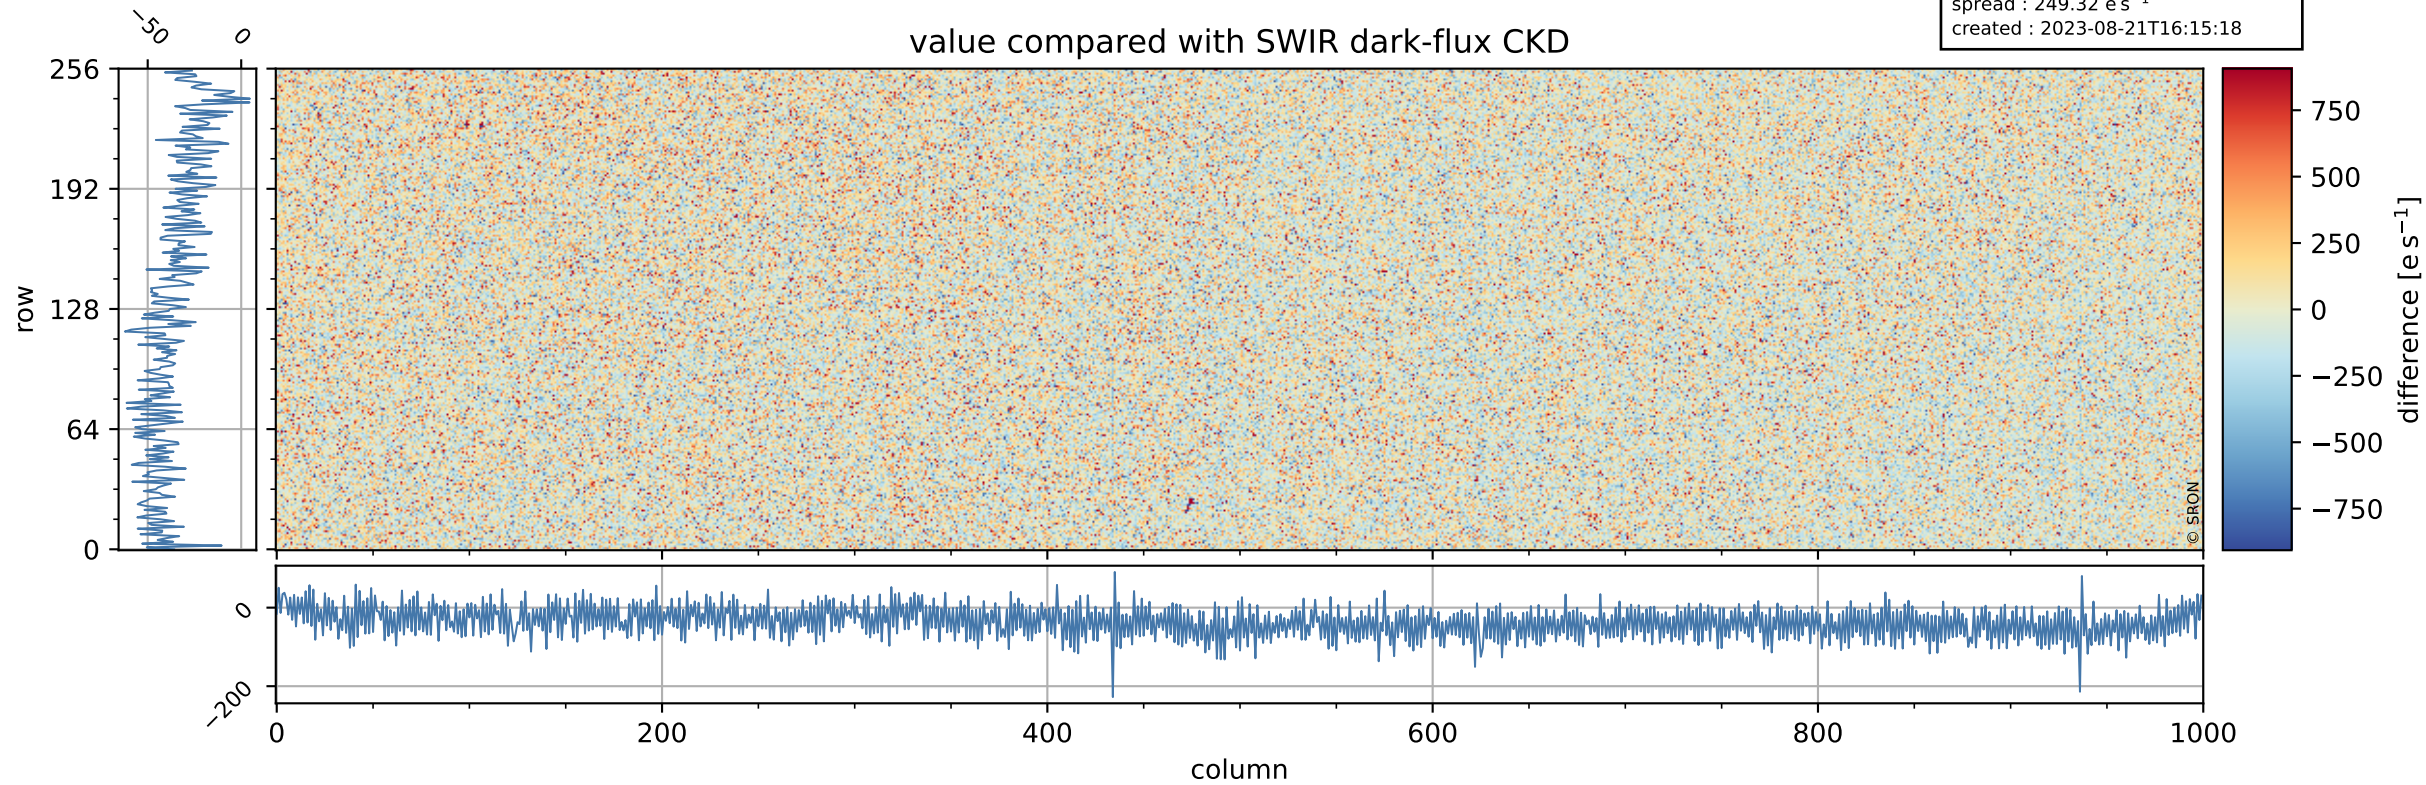

Tropomi SWIR dark flux (official)

orbits : 18 in [21307, 21352]
coverage : 2021-11-23 / 2021-11-26
median : 3.78 ke s^{-1}
spread : 0.56329 ke s^{-1}
created : 2023-08-21T16:15:17

Tropomi SWIR dark flux (official)

orbits : 18 in [21307, 21352]
coverage : 2021-11-23 / 2021-11-26
median : 11.711 e s^{-1}
spread : 6.0011 e s^{-1}
created : 2023-08-21T16:15:17

Tropomi SWIR dark flux (official)

orbits : 18 in [21307, 21352]
coverage : 2021-11-23 / 2021-11-26
median : -33.083 e s^{-1}
spread : 249.32 e s^{-1}
created : 2023-08-21T16:15:18

value compared with SWIR dark-flux CKD

Tropomi SWIR dark flux (official) ground-tracks of Sentinel-5P

orbits : 18 in [21307, 21352]
coverage : 2021-11-23 / 2021-11-26
created : 2023-08-21T16:15:18

Tropomi SWIR dark flux (official)

orbits : [2827, 21322]
coverage : 2018-04-30 / 2021-11-24
created : 2023-08-21T16:15:18

trend of detector median & temperatures