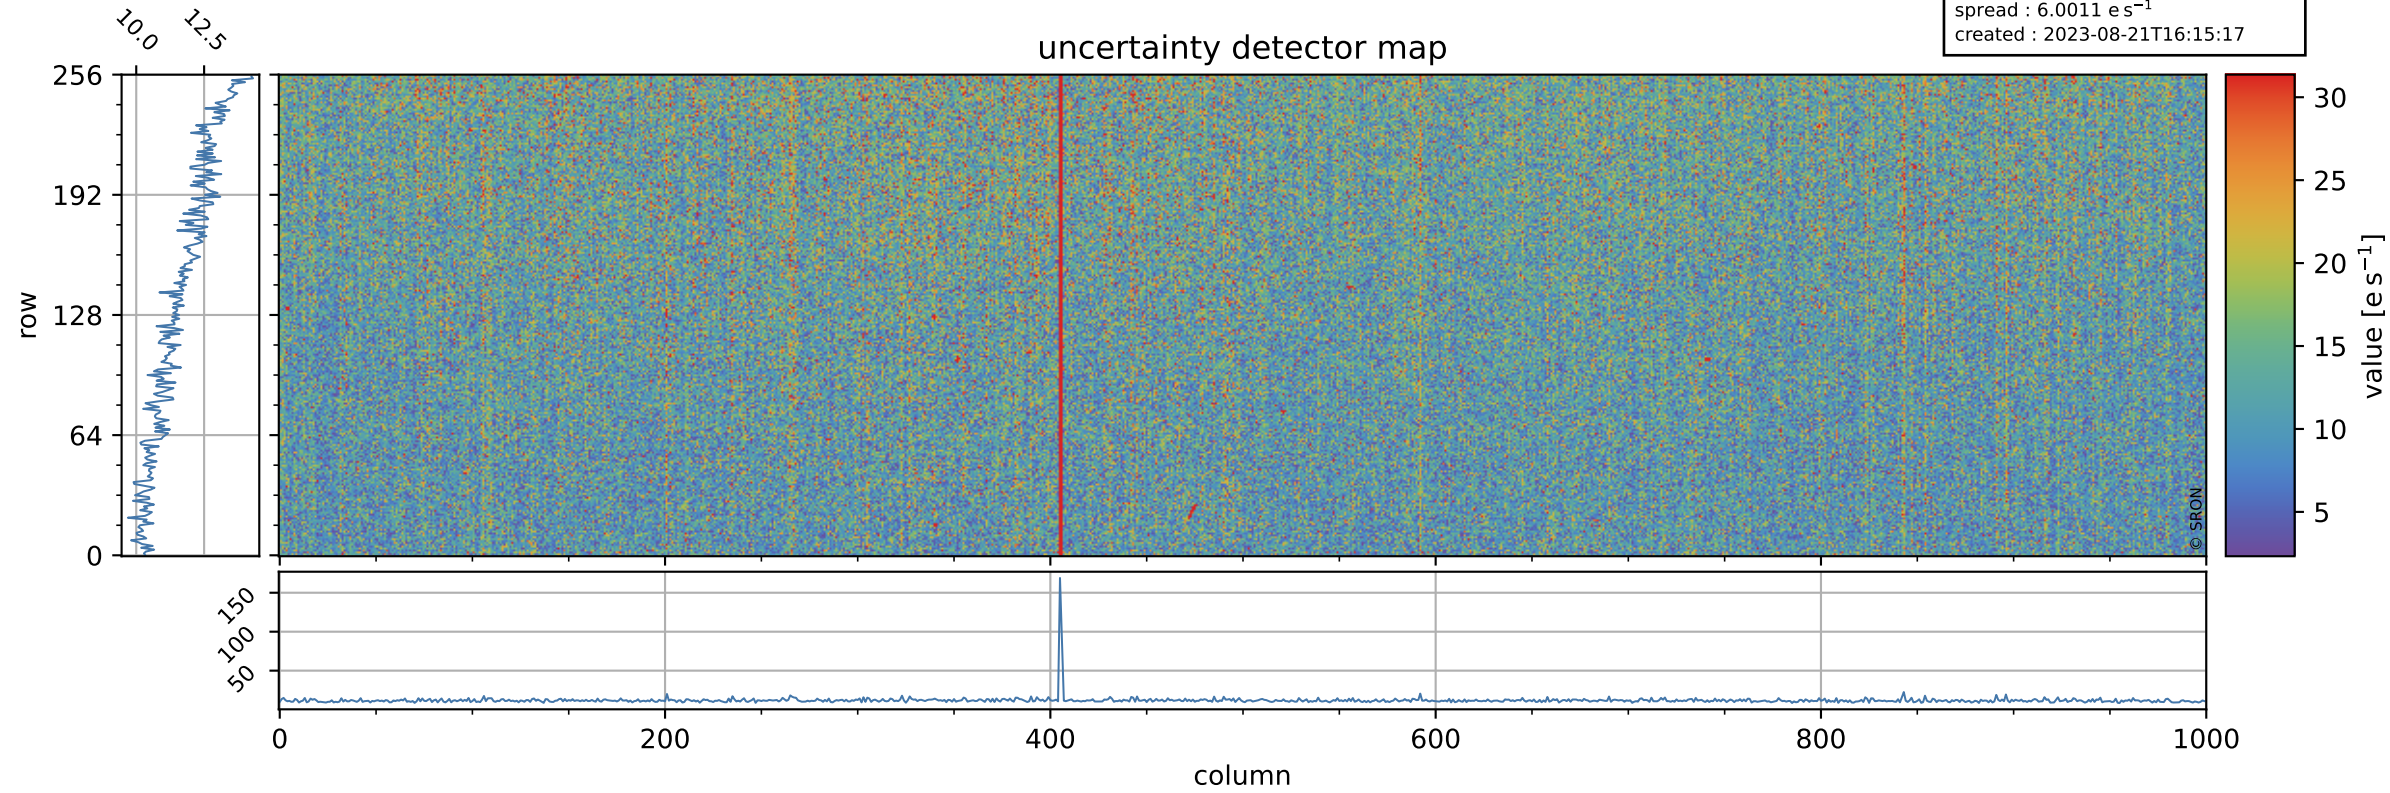

Tropomi SWIR dark flux (official)

orbits : 18 in [21307, 21352]
coverage : 2021-11-23 / 2021-11-26
median : 3.78 ke s^{-1}
spread : 0.56329 ke s^{-1}
created : 2023-08-21T16:15:17

Tropomi SWIR dark flux (official)

orbits : 18 in [21307, 21352]
coverage : 2021-11-23 / 2021-11-26
median : 11.711 e s^{-1}
spread : 6.0011 e s^{-1}
created : 2023-08-21T16:15:17

Tropomi SWIR dark flux (official)

orbits : 18 in [21307, 21352]
coverage : 2021-11-23 / 2021-11-26
median : -33.083 e s^{-1}
spread : 249.32 e s^{-1}
created : 2023-08-21T16:15:18

value compared with SWIR dark-flux CKD

Tropomi SWIR dark flux (official) ground-tracks of Sentinel-5P

orbits : 18 in [21307, 21352]
coverage : 2021-11-23 / 2021-11-26
created : 2023-08-21T16:15:18

Tropomi SWIR dark flux (official)

orbits : [2827, 21322]
coverage : 2018-04-30 / 2021-11-24
created : 2023-08-21T16:15:18

trend of detector median & temperatures