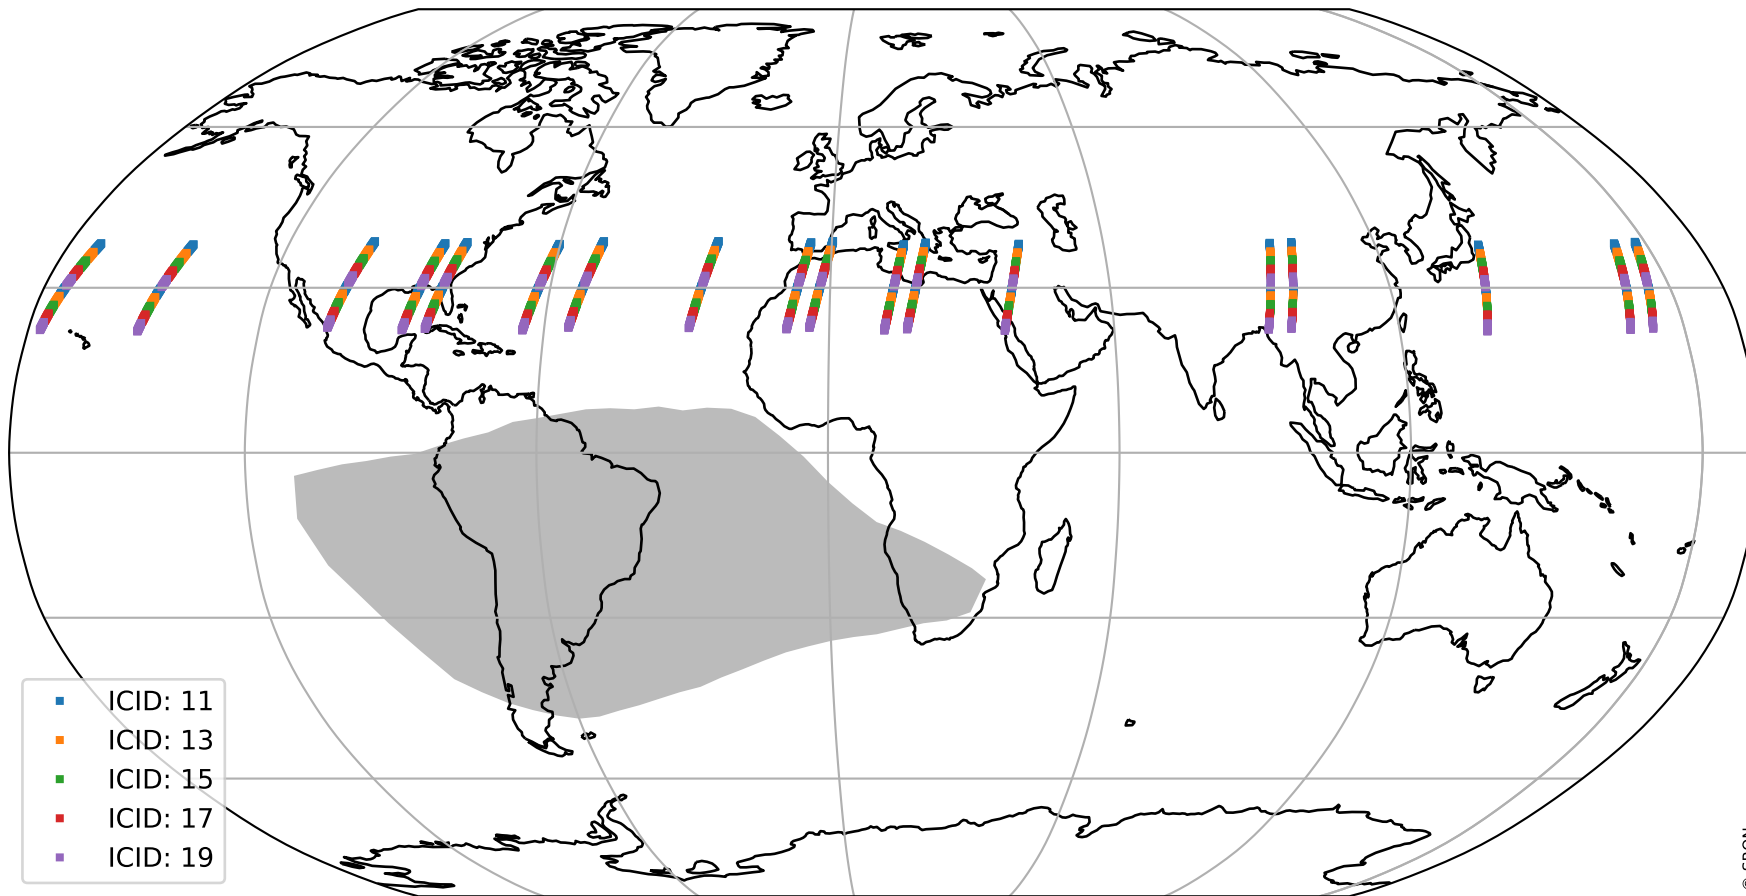

Tropomi SWIR dark flux (official)

orbits : 18 in [21307, 21352]
coverage : 2021-11-23 / 2021-11-26
median : 3.78 ke s^{-1}
spread : 0.56329 ke s^{-1}
created : 2023-08-21T16:15:17

Tropomi SWIR dark flux (official)

orbits : 18 in [21307, 21352]
coverage : 2021-11-23 / 2021-11-26
median : 11.711 e s^{-1}
spread : 6.0011 e s^{-1}
created : 2023-08-21T16:15:17

Tropomi SWIR dark flux (official)

orbits : 18 in [21307, 21352]
coverage : 2021-11-23 / 2021-11-26
median : -33.083 e s^{-1}
spread : 249.32 e s^{-1}
created : 2023-08-21T16:15:18

value compared with SWIR dark-flux CKD

Tropomi SWIR dark flux (official) ground-tracks of Sentinel-5P

orbits : 18 in [21307, 21352]
coverage : 2021-11-23 / 2021-11-26
created : 2023-08-21T16:15:18

Tropomi SWIR dark flux (official)

orbits : [2827, 21322]
coverage : 2018-04-30 / 2021-11-24
created : 2023-08-21T16:15:18

trend of detector median & temperatures