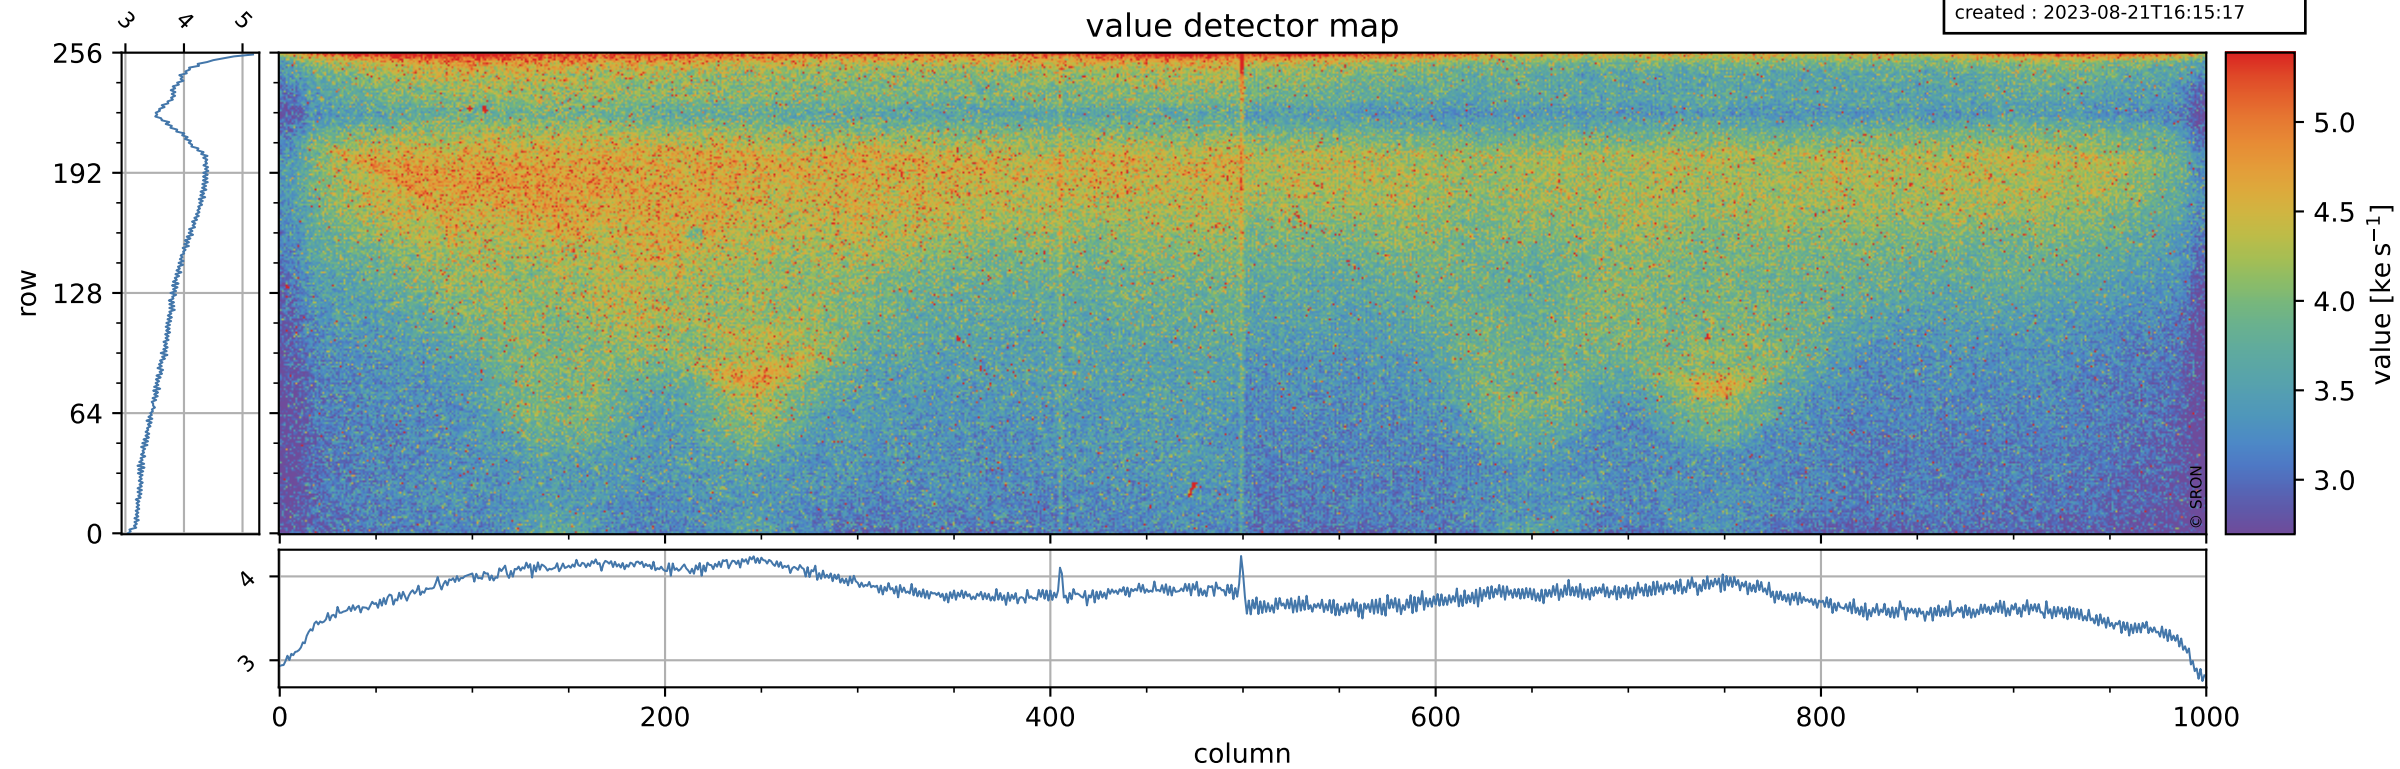

Tropomi SWIR dark flux (official)

orbits : 18 in [21307, 21352]
coverage : 2021-11-23 / 2021-11-26
median : 3.78 ke s^{-1}
spread : 0.56329 ke s^{-1}
created : 2023-08-21T16:15:17

Tropomi SWIR dark flux (official)

orbits : 18 in [21307, 21352]
coverage : 2021-11-23 / 2021-11-26
median : 11.711 e s^{-1}
spread : 6.0011 e s^{-1}
created : 2023-08-21T16:15:17

Tropomi SWIR dark flux (official)

orbits : 18 in [21307, 21352]
coverage : 2021-11-23 / 2021-11-26
median : -33.083 e s^{-1}
spread : 249.32 e s^{-1}
created : 2023-08-21T16:15:18

value compared with SWIR dark-flux CKD

Tropomi SWIR dark flux (official) ground-tracks of Sentinel-5P

orbits : 18 in [21307, 21352]
coverage : 2021-11-23 / 2021-11-26
created : 2023-08-21T16:15:18

Tropomi SWIR dark flux (official)

orbits : [2827, 21322]
coverage : 2018-04-30 / 2021-11-24
created : 2023-08-21T16:15:18

trend of detector median & temperatures