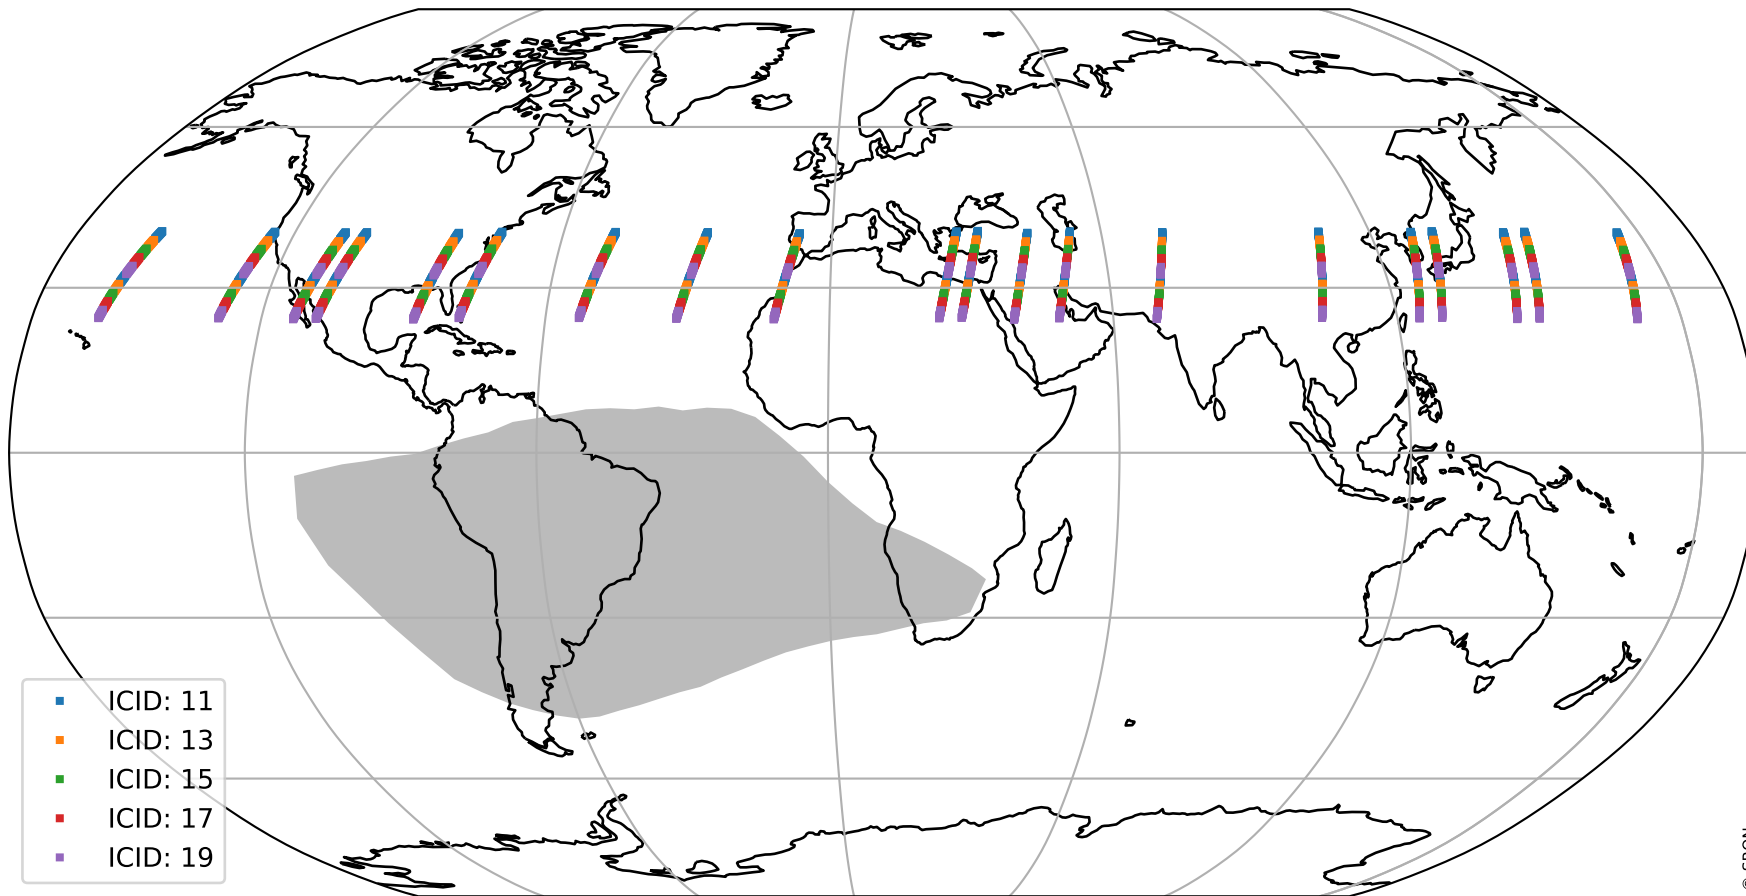

Tropomi SWIR dark flux (official)

orbits : 20 in [21472, 21517]
coverage : 2021-12-04 / 2021-12-07
median : 3.7646 ke s^{-1}
spread : 0.55999 ke s^{-1}
created : 2023-08-21T16:15:42

Tropomi SWIR dark flux (official)

orbits : 20 in [21472, 21517]
coverage : 2021-12-04 / 2021-12-07
median : 11.687 e s^{-1}
spread : 6.0057 e s^{-1}
created : 2023-08-21T16:15:42

Tropomi SWIR dark flux (official) ground-tracks of Sentinel-5P

orbits : 20 in [21472, 21517]
coverage : 2021-12-04 / 2021-12-07
created : 2023-08-21T16:15:43

Tropomi SWIR dark flux (official)

orbits : [2827, 21517]
coverage : 2018-04-30 / 2021-12-07
created : 2023-08-21T16:15:43