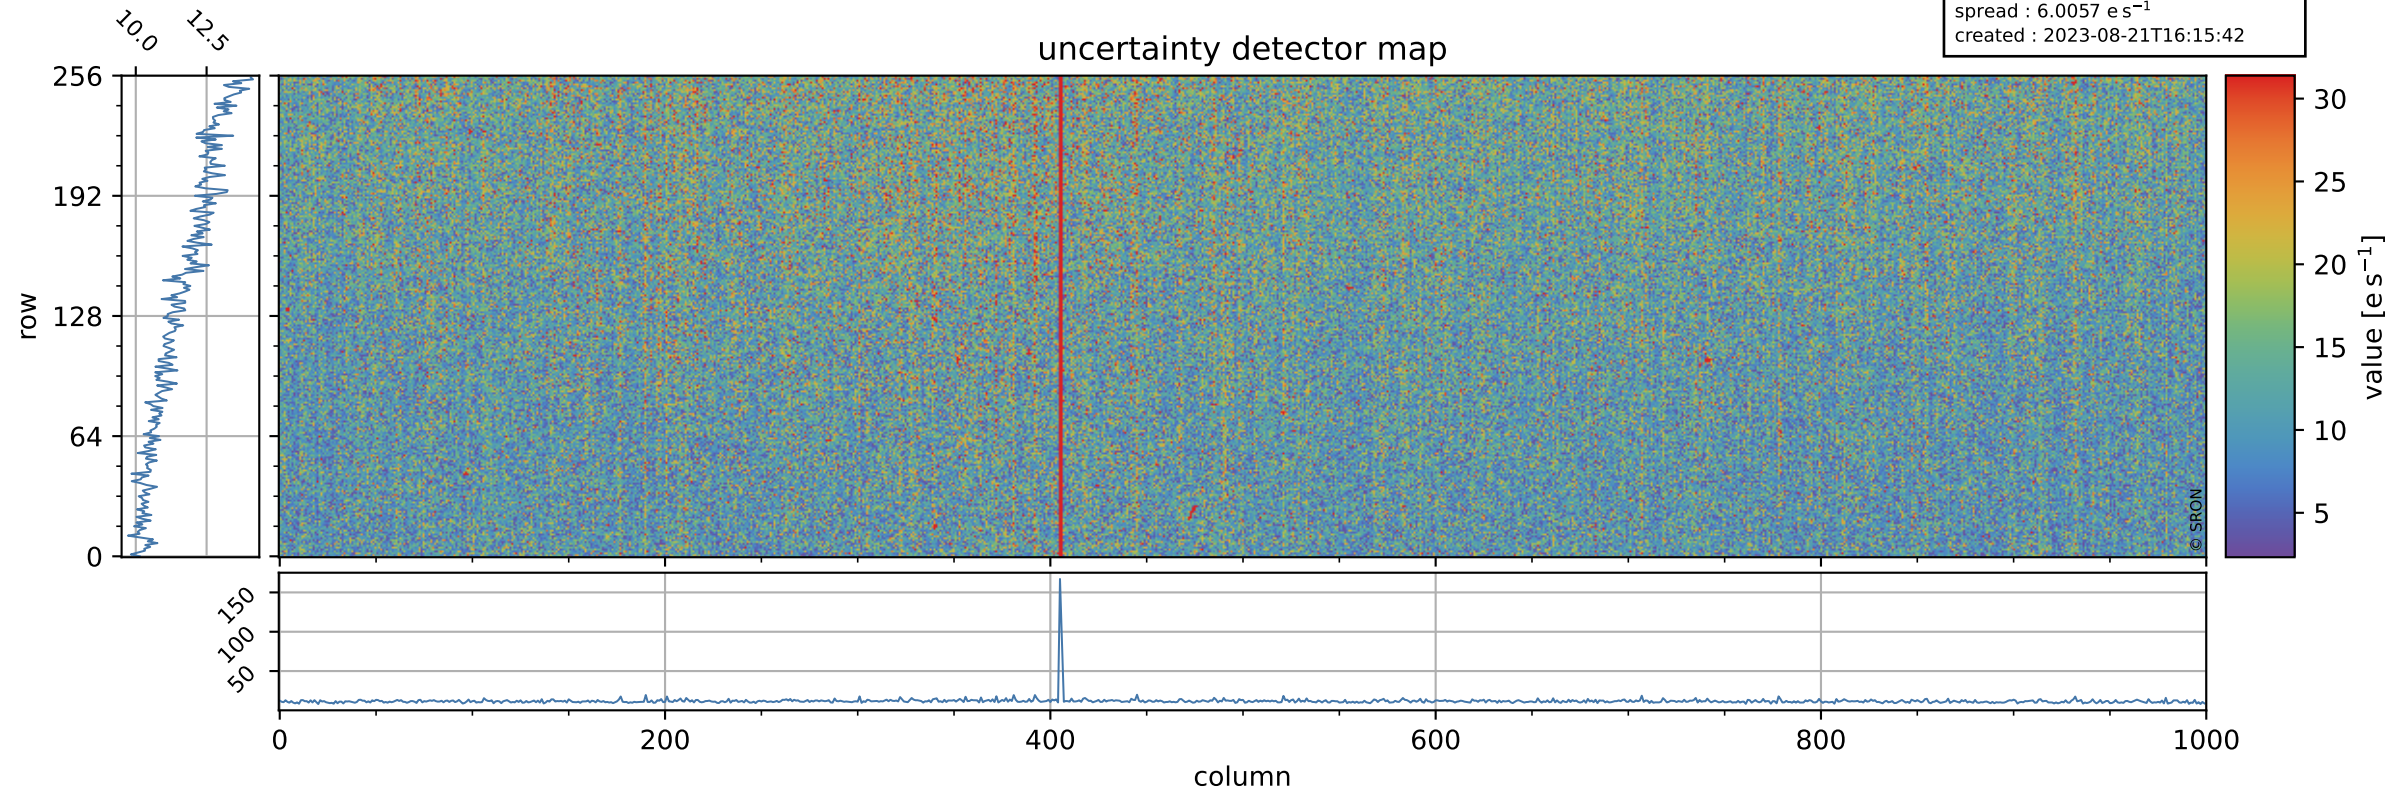

Tropomi SWIR dark flux (official)

orbits : 20 in [21472, 21517]
coverage : 2021-12-04 / 2021-12-07
median : 3.7646 ke s^{-1}
spread : 0.55999 ke s^{-1}
created : 2023-08-21T16:15:42

Tropomi SWIR dark flux (official)

orbits : 20 in [21472, 21517]
coverage : 2021-12-04 / 2021-12-07
median : 11.687 e s^{-1}
spread : 6.0057 e s^{-1}
created : 2023-08-21T16:15:42

Tropomi SWIR dark flux (official) ground-tracks of Sentinel-5P

orbits : 20 in [21472, 21517]
coverage : 2021-12-04 / 2021-12-07
created : 2023-08-21T16:15:43

Tropomi SWIR dark flux (official)

orbits : [2827, 21517]
coverage : 2018-04-30 / 2021-12-07
created : 2023-08-21T16:15:43

trend of detector median & temperatures