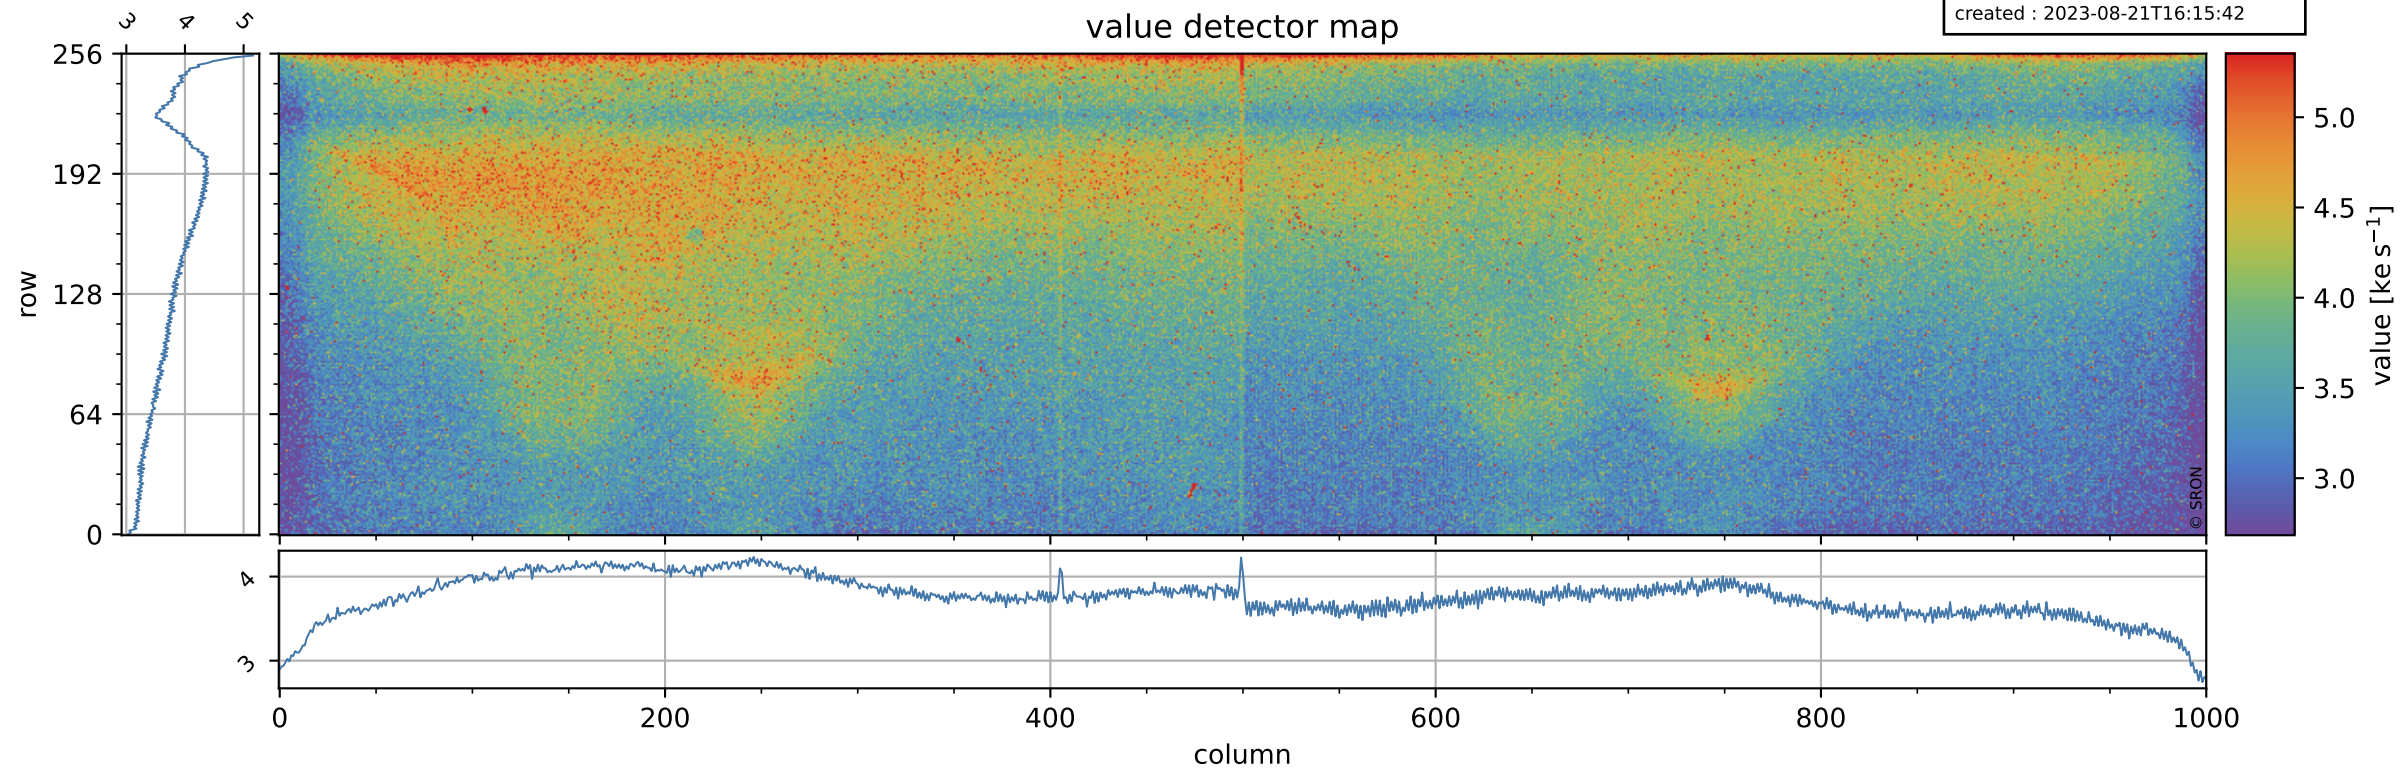

Tropomi SWIR dark flux (official)

orbits : 20 in [21472, 21517]
coverage : 2021-12-04 / 2021-12-07
median : 3.7646 ke s^{-1}
spread : 0.55999 ke s^{-1}
created : 2023-08-21T16:15:42

Tropomi SWIR dark flux (official)

orbits : 20 in [21472, 21517]
coverage : 2021-12-04 / 2021-12-07
median : 11.687 e s^{-1}
spread : 6.0057 e s^{-1}
created : 2023-08-21T16:15:42

Tropomi SWIR dark flux (official) ground-tracks of Sentinel-5P

orbits : 20 in [21472, 21517]
coverage : 2021-12-04 / 2021-12-07
created : 2023-08-21T16:15:43

Tropomi SWIR dark flux (official)

orbits : [2827, 21517]
coverage : 2018-04-30 / 2021-12-07
created : 2023-08-21T16:15:43

trend of detector median & temperatures