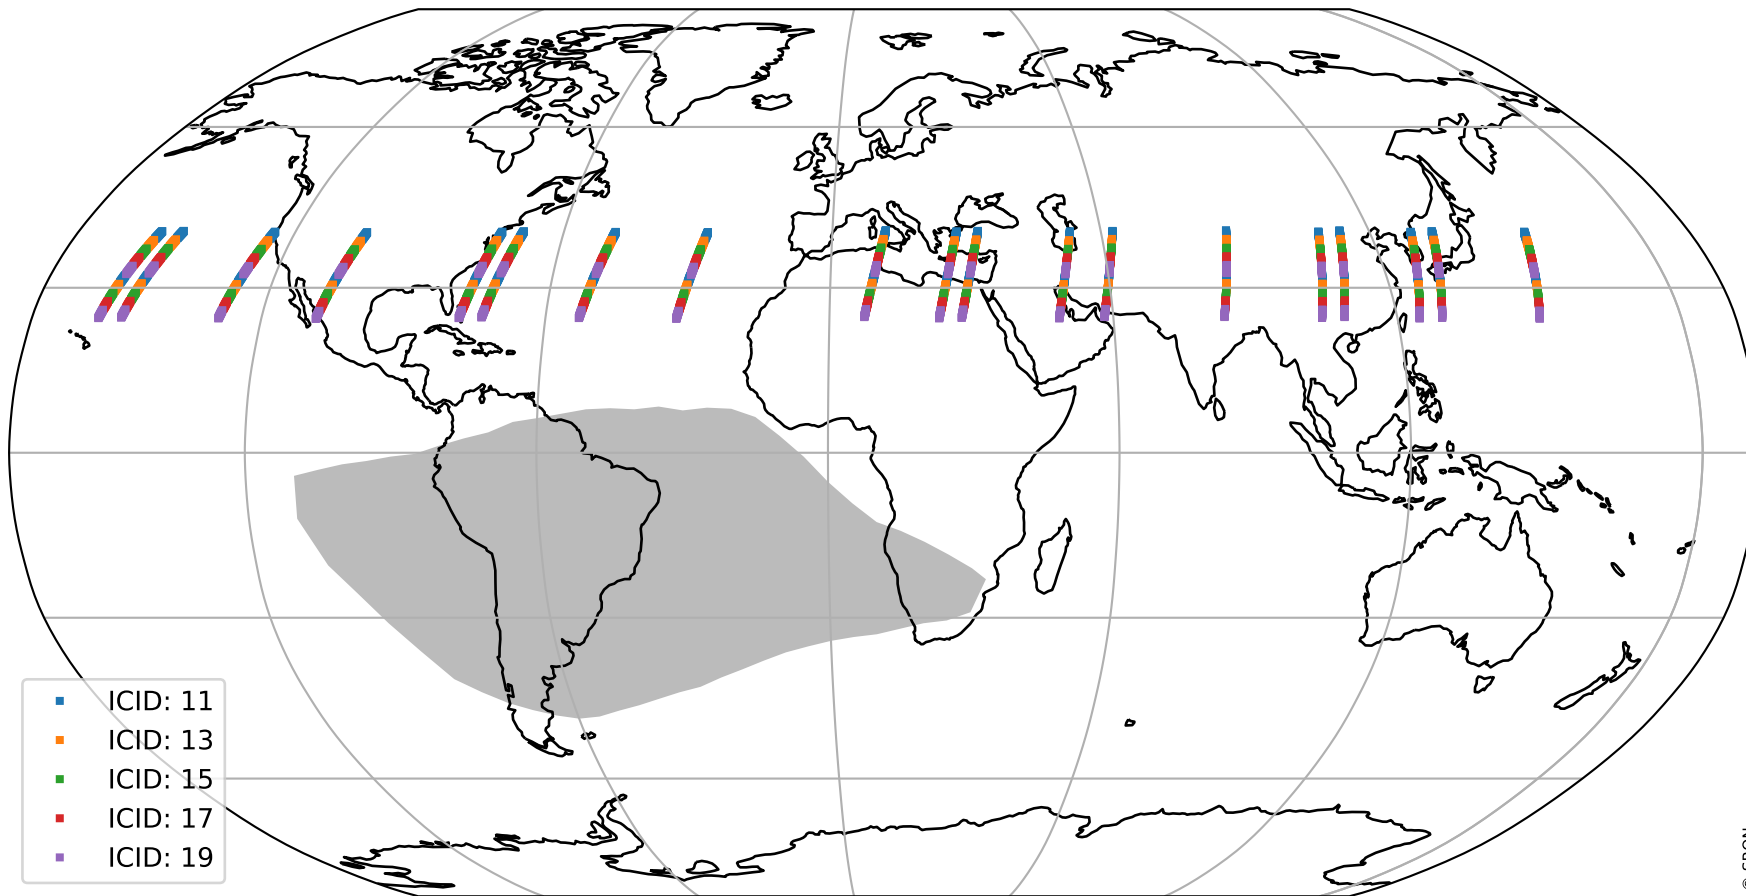

Tropomi SWIR dark flux (official)

orbits : 19 in [21487, 21532]
coverage : 2021-12-06 / 2021-12-09
median : 3.765 ke s^{-1}
spread : 0.56007 ke s^{-1}
created : 2023-08-21T16:15:44

Tropomi SWIR dark flux (official)

orbits : 19 in [21487, 21532]
coverage : 2021-12-06 / 2021-12-09
median : 11.598 e s^{-1}
spread : 5.9347 e s^{-1}
created : 2023-08-21T16:15:44

Tropomi SWIR dark flux (official)

value compared with SWIR dark-flux CKD

orbits : 19 in [21487, 21532]
coverage : 2021-12-06 / 2021-12-09
median : -47.123 e s⁻¹
spread : 246.18 e s⁻¹
created : 2023-08-21T16:15:44

Tropomi SWIR dark flux (official) ground-tracks of Sentinel-5P

orbits : 19 in [21487, 21532]
coverage : 2021-12-06 / 2021-12-09
created : 2023-08-21T16:15:45

Tropomi SWIR dark flux (official)

orbits : [2827, 21532]
coverage : 2018-04-30 / 2021-12-09
created : 2023-08-21T16:15:45