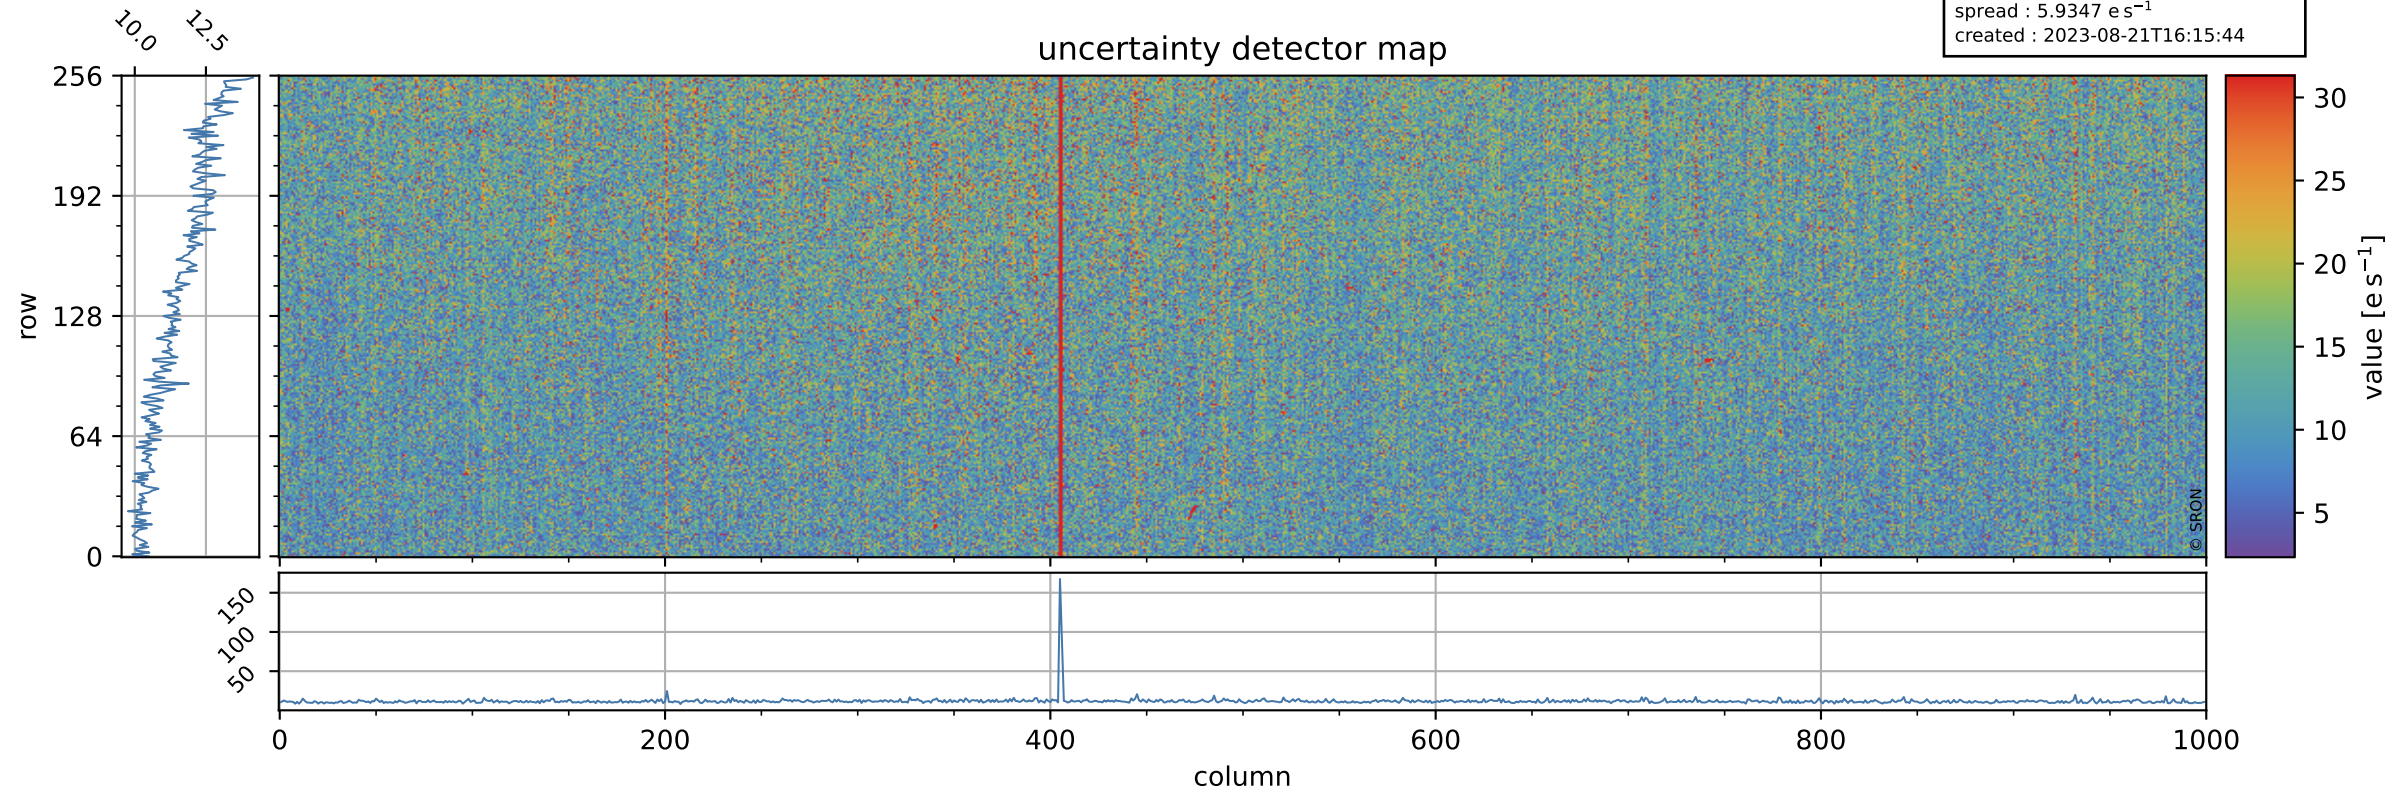

Tropomi SWIR dark flux (official)

orbits : 19 in [21487, 21532]
coverage : 2021-12-06 / 2021-12-09
median : 3.765 ke s^{-1}
spread : 0.56007 ke s^{-1}
created : 2023-08-21T16:15:44

Tropomi SWIR dark flux (official)

orbits : 19 in [21487, 21532]
coverage : 2021-12-06 / 2021-12-09
median : 11.598 e s^{-1}
spread : 5.9347 e s^{-1}
created : 2023-08-21T16:15:44

Tropomi SWIR dark flux (official)

value compared with SWIR dark-flux CKD

orbits : 19 in [21487, 21532]
coverage : 2021-12-06 / 2021-12-09
median : -47.123 e s⁻¹
spread : 246.18 e s⁻¹
created : 2023-08-21T16:15:44

Tropomi SWIR dark flux (official) ground-tracks of Sentinel-5P

orbits : 19 in [21487, 21532]
coverage : 2021-12-06 / 2021-12-09
created : 2023-08-21T16:15:45

Tropomi SWIR dark flux (official)

orbits : [2827, 21532]
coverage : 2018-04-30 / 2021-12-09
created : 2023-08-21T16:15:45