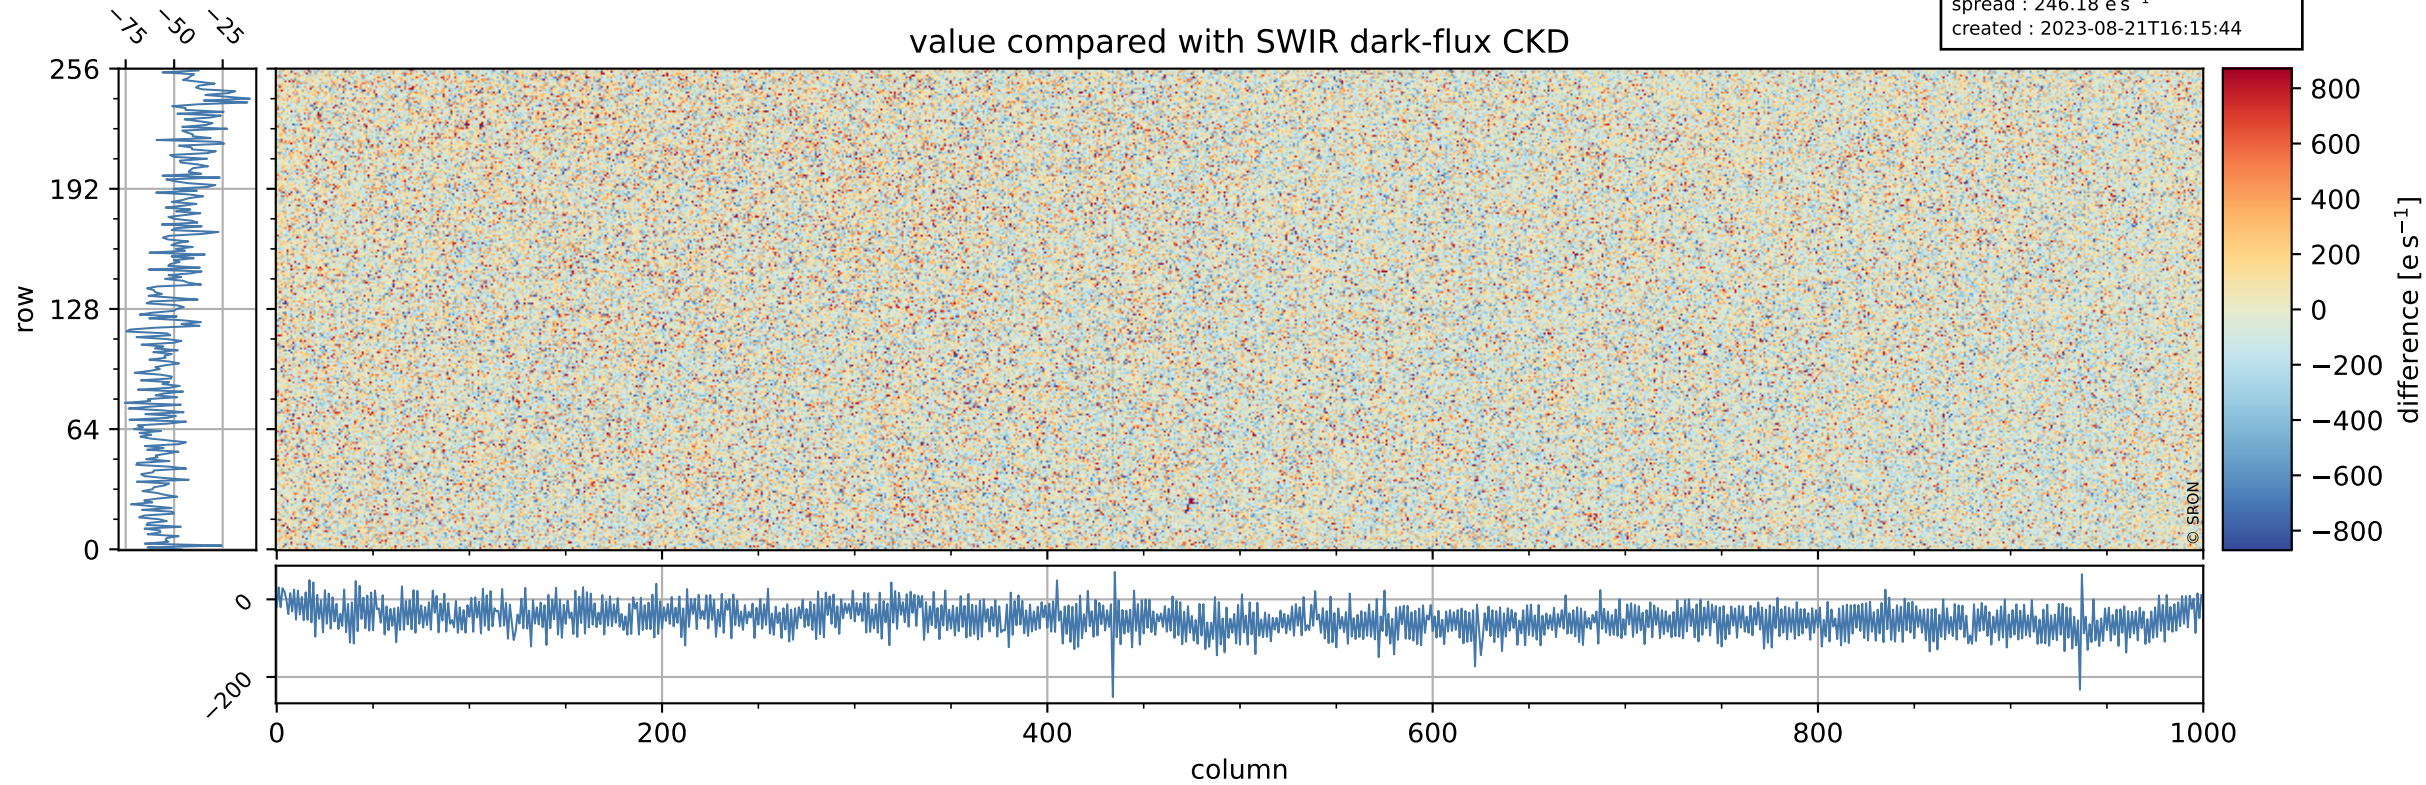

Tropomi SWIR dark flux (official)

orbits : 19 in [21487, 21532]
coverage : 2021-12-06 / 2021-12-09
median : 3.765 ke s^{-1}
spread : 0.56007 ke s^{-1}
created : 2023-08-21T16:15:44

Tropomi SWIR dark flux (official)

orbits : 19 in [21487, 21532]
coverage : 2021-12-06 / 2021-12-09
median : 11.598 e s^{-1}
spread : 5.9347 e s^{-1}
created : 2023-08-21T16:15:44

Tropomi SWIR dark flux (official)

value compared with SWIR dark-flux CKD

orbits : 19 in [21487, 21532]
coverage : 2021-12-06 / 2021-12-09
median : -47.123 e s⁻¹
spread : 246.18 e s⁻¹
created : 2023-08-21T16:15:44

Tropomi SWIR dark flux (official) ground-tracks of Sentinel-5P

orbits : 19 in [21487, 21532]
coverage : 2021-12-06 / 2021-12-09
created : 2023-08-21T16:15:45

Tropomi SWIR dark flux (official)

orbits : [2827, 21532]
coverage : 2018-04-30 / 2021-12-09
created : 2023-08-21T16:15:45