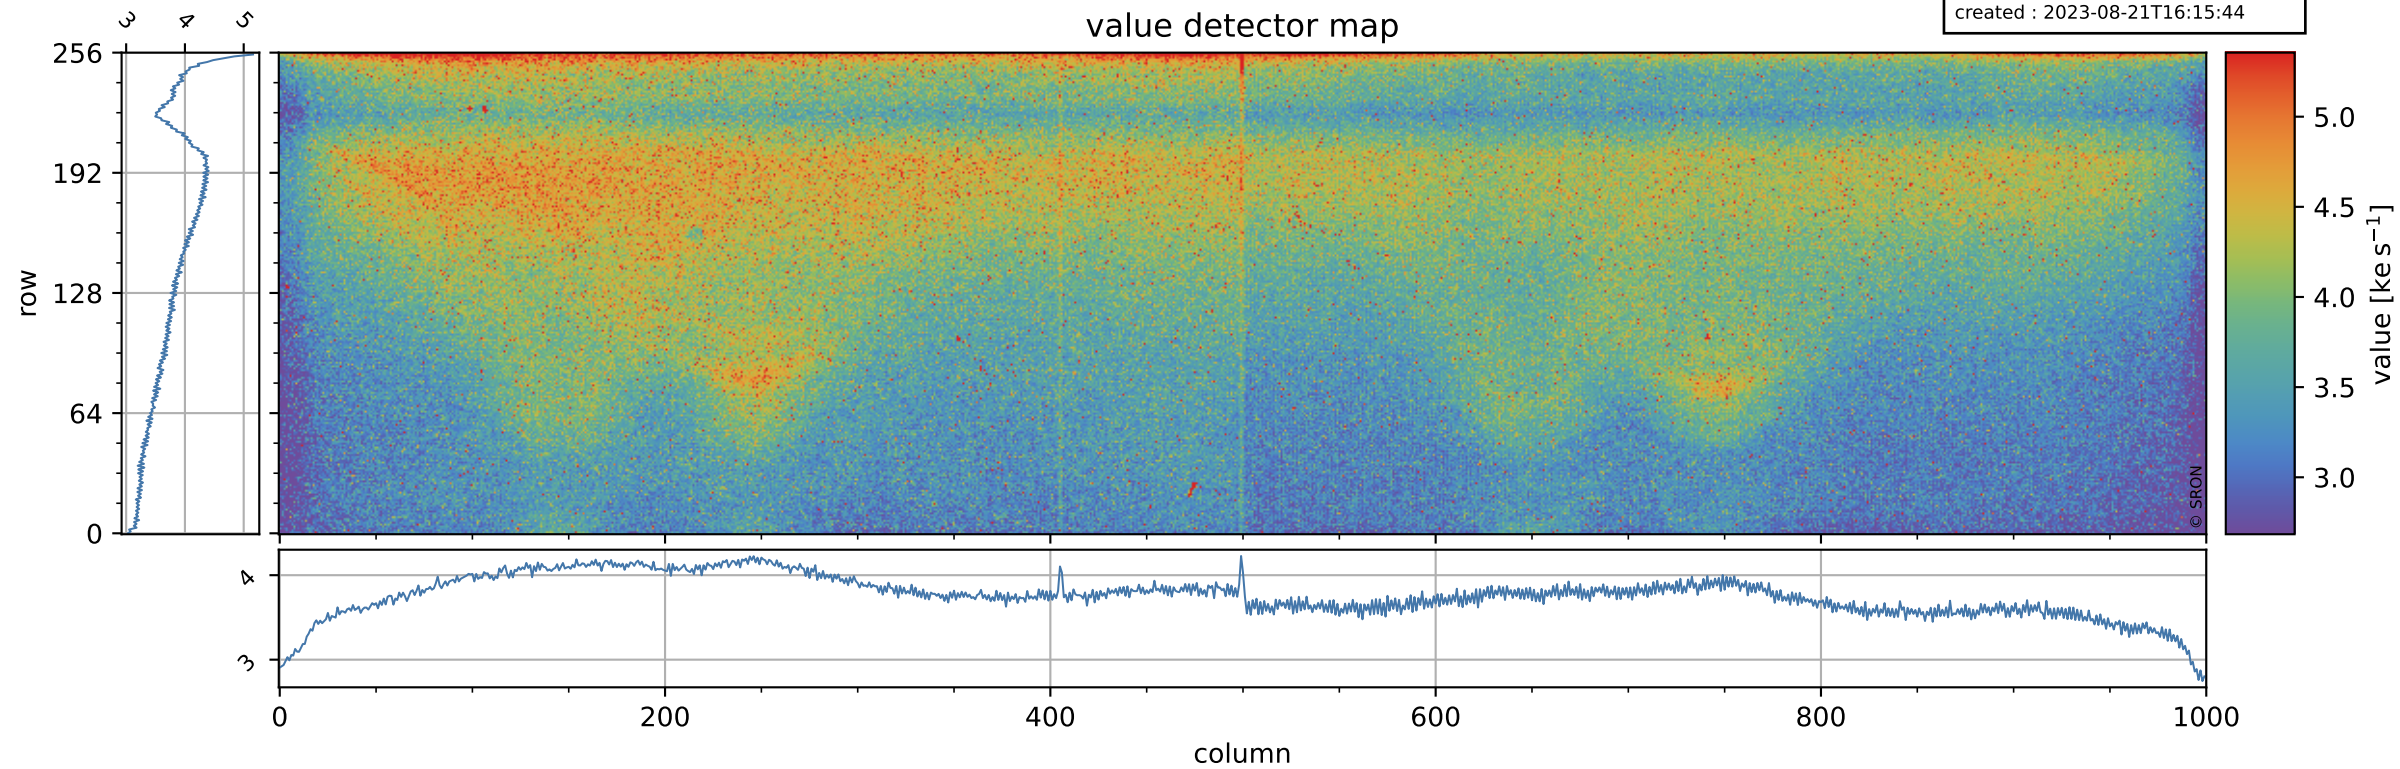

Tropomi SWIR dark flux (official)

orbits : 19 in [21487, 21532]
coverage : 2021-12-06 / 2021-12-09
median : 3.765 ke s^{-1}
spread : 0.56007 ke s^{-1}
created : 2023-08-21T16:15:44

Tropomi SWIR dark flux (official)

orbits : 19 in [21487, 21532]
coverage : 2021-12-06 / 2021-12-09
median : 11.598 e s^{-1}
spread : 5.9347 e s^{-1}
created : 2023-08-21T16:15:44

Tropomi SWIR dark flux (official)

value compared with SWIR dark-flux CKD

orbits : 19 in [21487, 21532]
coverage : 2021-12-06 / 2021-12-09
median : -47.123 e s⁻¹
spread : 246.18 e s⁻¹
created : 2023-08-21T16:15:44

Tropomi SWIR dark flux (official) ground-tracks of Sentinel-5P

orbits : 19 in [21487, 21532]
coverage : 2021-12-06 / 2021-12-09
created : 2023-08-21T16:15:45

Tropomi SWIR dark flux (official)

orbits : [2827, 21532]
coverage : 2018-04-30 / 2021-12-09
created : 2023-08-21T16:15:45