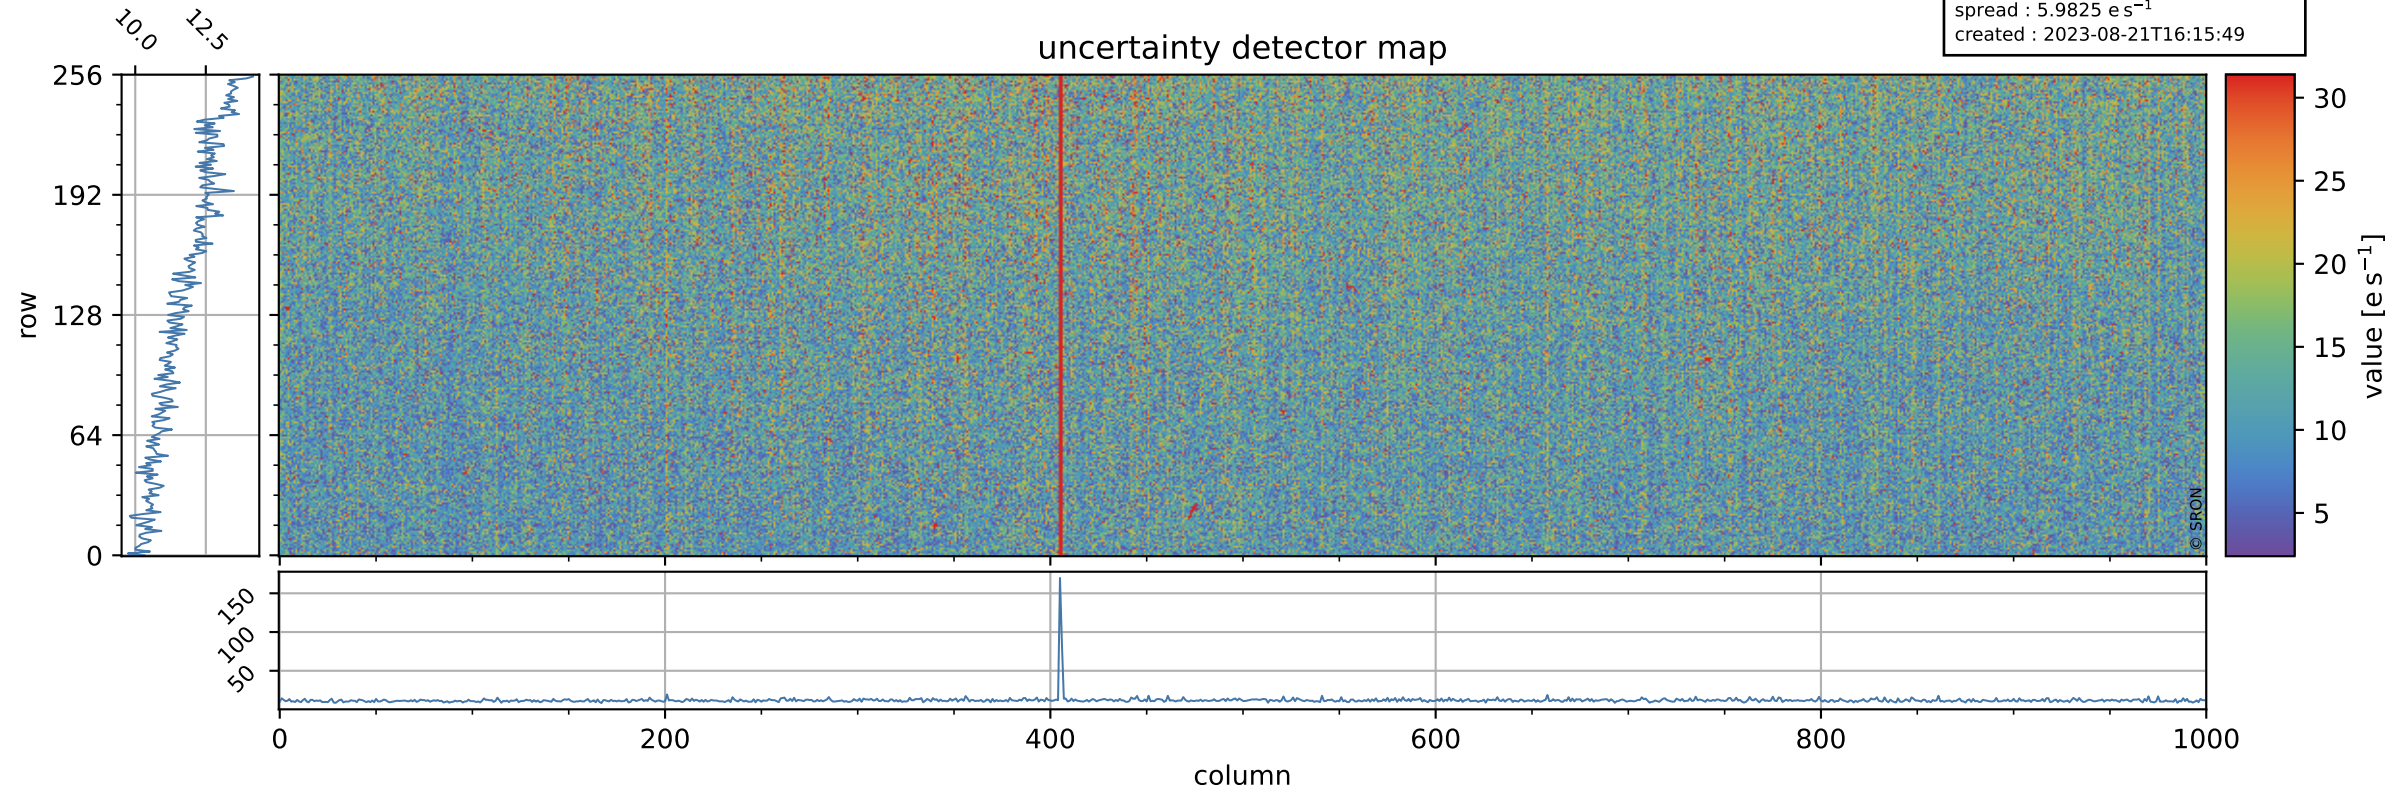

Tropomi SWIR dark flux (official)

orbits : 19 in [21517, 21562]
coverage : 2021-12-08 / 2021-12-11
median : 3.7655 ke s^{-1}
spread : 0.55992 ke s^{-1}
created : 2023-08-21T16:15:48

Tropomi SWIR dark flux (official)

orbits : 19 in [21517, 21562]
coverage : 2021-12-08 / 2021-12-11
median : 11.795 e s^{-1}
spread : 5.9825 e s^{-1}
created : 2023-08-21T16:15:49

Tropomi SWIR dark flux (official)

value compared with SWIR dark-flux CKD

orbits : 19 in [21517, 21562]
coverage : 2021-12-08 / 2021-12-11
median : -46.696 e s⁻¹
spread : 246.16 e s⁻¹
created : 2023-08-21T16:15:49

Tropomi SWIR dark flux (official) ground-tracks of Sentinel-5P

orbits : 19 in [21517, 21562]
coverage : 2021-12-08 / 2021-12-11
created : 2023-08-21T16:15:49

Tropomi SWIR dark flux (official)

orbits : [2827, 21562]
coverage : 2018-04-30 / 2021-12-11
created : 2023-08-21T16:15:50