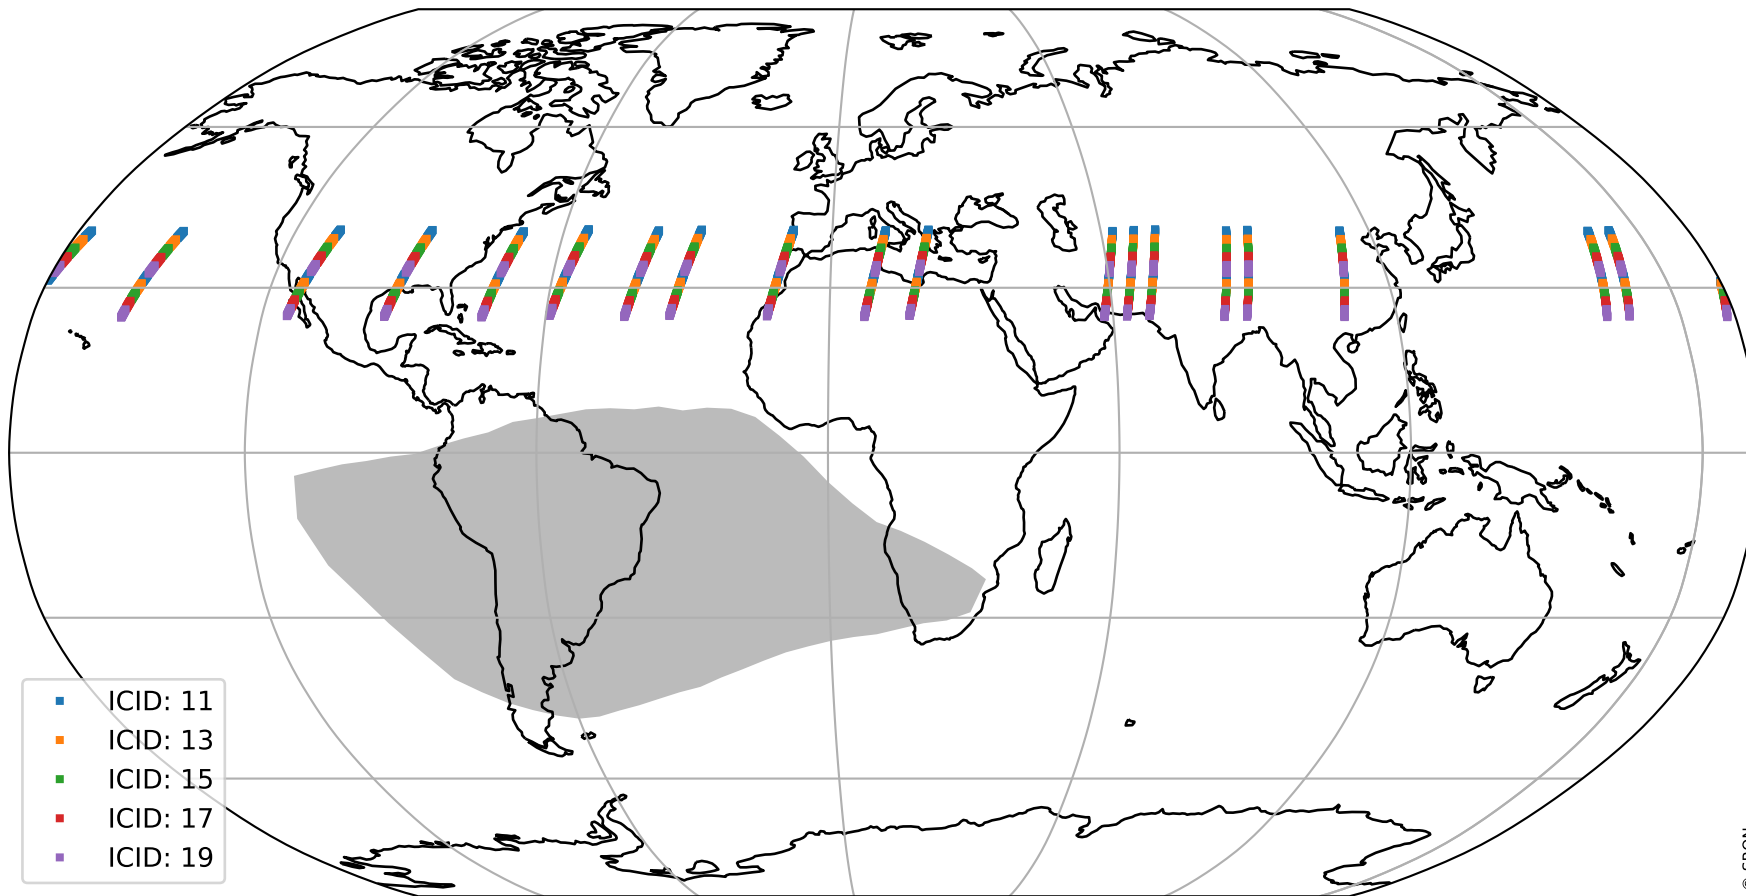

Tropomi SWIR dark flux (official)

orbits : 19 in [21517, 21562]
coverage : 2021-12-08 / 2021-12-11
median : 3.7655 ke s^{-1}
spread : 0.55992 ke s^{-1}
created : 2023-08-21T16:15:48

Tropomi SWIR dark flux (official)

orbits : 19 in [21517, 21562]
coverage : 2021-12-08 / 2021-12-11
median : 11.795 e s^{-1}
spread : 5.9825 e s^{-1}
created : 2023-08-21T16:15:49

Tropomi SWIR dark flux (official)

value compared with SWIR dark-flux CKD

orbits : 19 in [21517, 21562]
coverage : 2021-12-08 / 2021-12-11
median : -46.696 e s⁻¹
spread : 246.16 e s⁻¹
created : 2023-08-21T16:15:49

Tropomi SWIR dark flux (official) ground-tracks of Sentinel-5P

orbits : 19 in [21517, 21562]
coverage : 2021-12-08 / 2021-12-11
created : 2023-08-21T16:15:49

Tropomi SWIR dark flux (official)

orbits : [2827, 21562]
coverage : 2018-04-30 / 2021-12-11
created : 2023-08-21T16:15:50