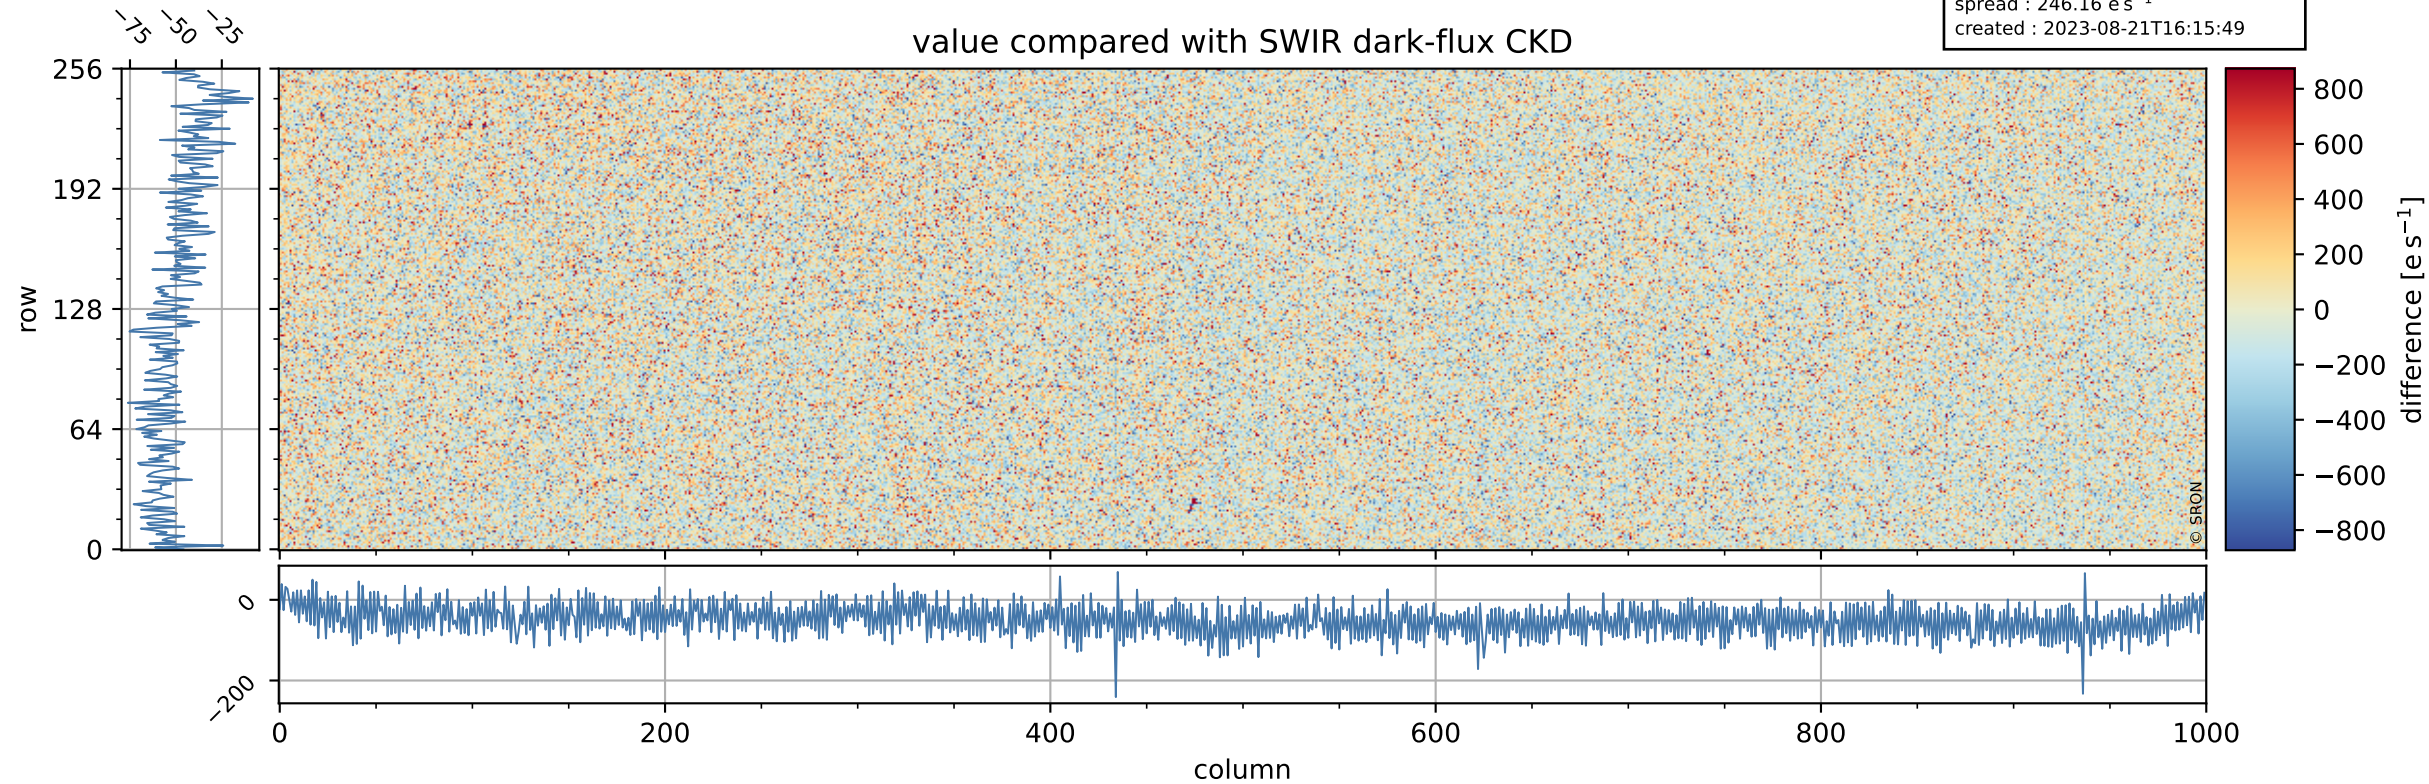

Tropomi SWIR dark flux (official)

orbits : 19 in [21517, 21562]
coverage : 2021-12-08 / 2021-12-11
median : 3.7655 ke s^{-1}
spread : 0.55992 ke s^{-1}
created : 2023-08-21T16:15:48

Tropomi SWIR dark flux (official)

orbits : 19 in [21517, 21562]
coverage : 2021-12-08 / 2021-12-11
median : 11.795 e s^{-1}
spread : 5.9825 e s^{-1}
created : 2023-08-21T16:15:49

Tropomi SWIR dark flux (official)

value compared with SWIR dark-flux CKD

orbits : 19 in [21517, 21562]
coverage : 2021-12-08 / 2021-12-11
median : -46.696 e s⁻¹
spread : 246.16 e s⁻¹
created : 2023-08-21T16:15:49

Tropomi SWIR dark flux (official) ground-tracks of Sentinel-5P

orbits : 19 in [21517, 21562]
coverage : 2021-12-08 / 2021-12-11
created : 2023-08-21T16:15:49

Tropomi SWIR dark flux (official)

orbits : [2827, 21562]
coverage : 2018-04-30 / 2021-12-11
created : 2023-08-21T16:15:50