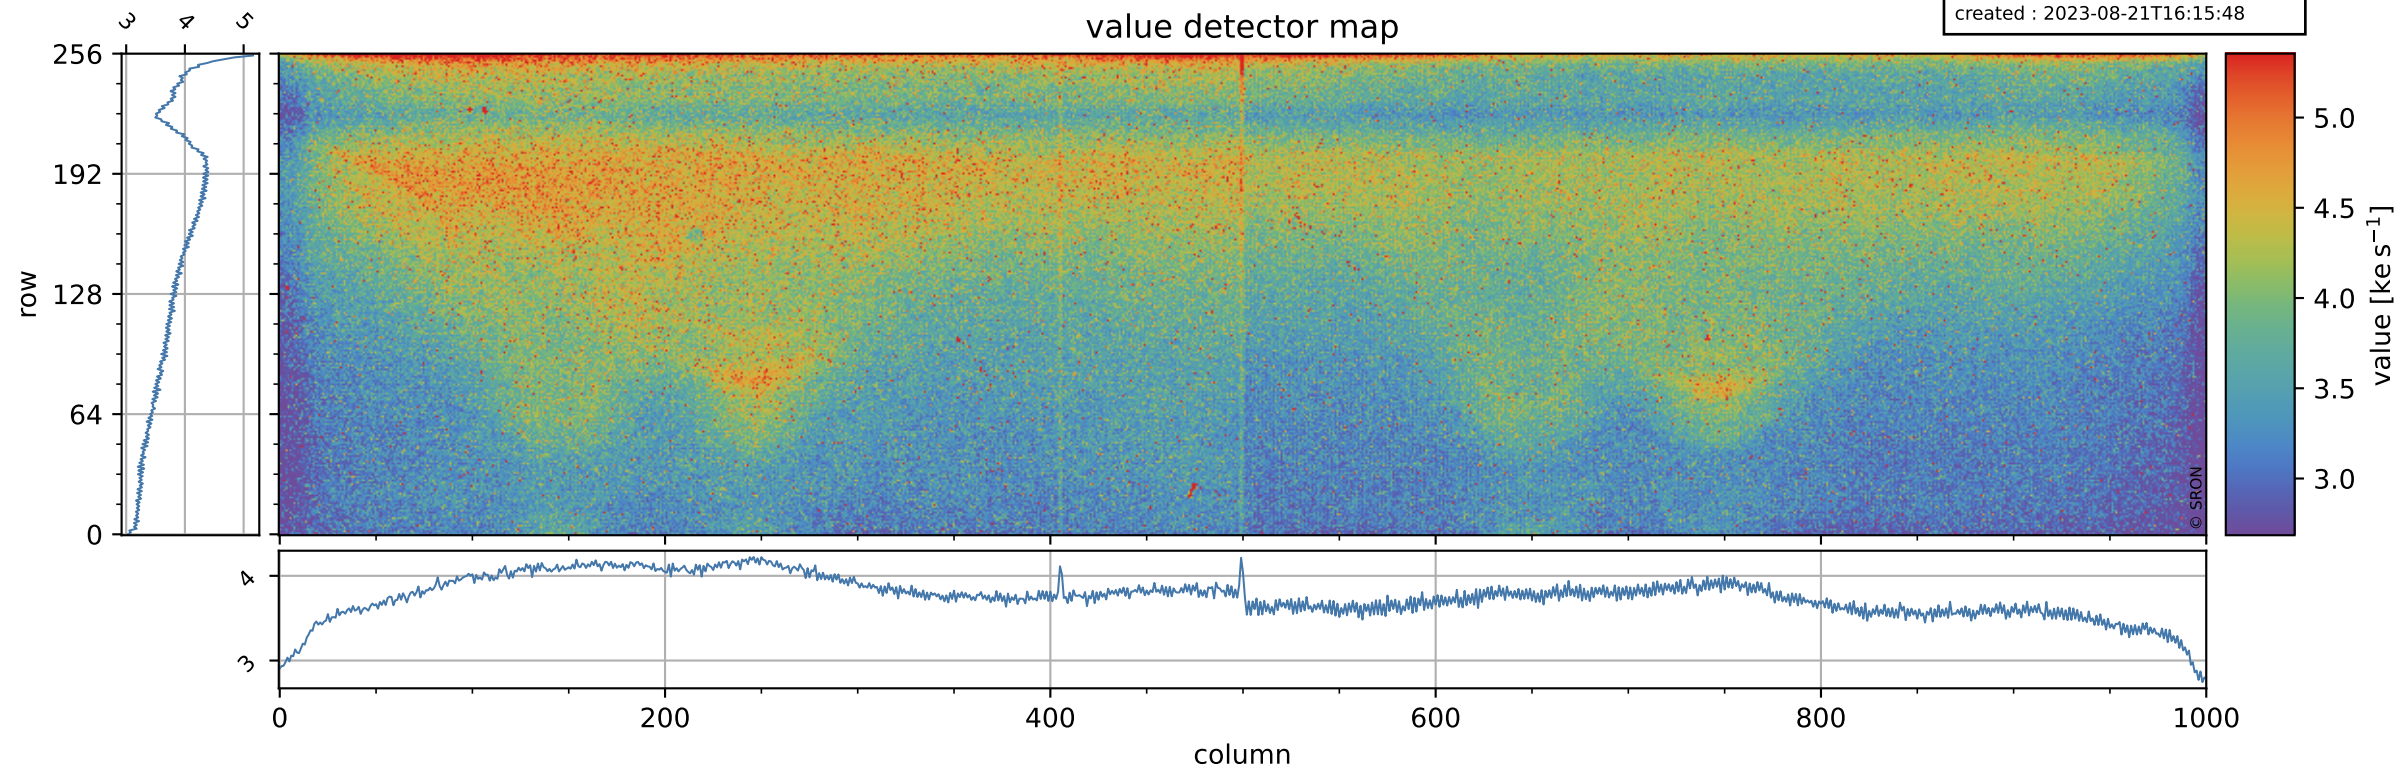

Tropomi SWIR dark flux (official)

orbits : 19 in [21517, 21562]
coverage : 2021-12-08 / 2021-12-11
median : 3.7655 ke s^{-1}
spread : 0.55992 ke s^{-1}
created : 2023-08-21T16:15:48

Tropomi SWIR dark flux (official)

orbits : 19 in [21517, 21562]
coverage : 2021-12-08 / 2021-12-11
median : 11.795 e s^{-1}
spread : 5.9825 e s^{-1}
created : 2023-08-21T16:15:49

Tropomi SWIR dark flux (official)

value compared with SWIR dark-flux CKD

orbits : 19 in [21517, 21562]
coverage : 2021-12-08 / 2021-12-11
median : -46.696 e s⁻¹
spread : 246.16 e s⁻¹
created : 2023-08-21T16:15:49

Tropomi SWIR dark flux (official) ground-tracks of Sentinel-5P

orbits : 19 in [21517, 21562]
coverage : 2021-12-08 / 2021-12-11
created : 2023-08-21T16:15:49

Tropomi SWIR dark flux (official)

orbits : [2827, 21562]
coverage : 2018-04-30 / 2021-12-11
created : 2023-08-21T16:15:50