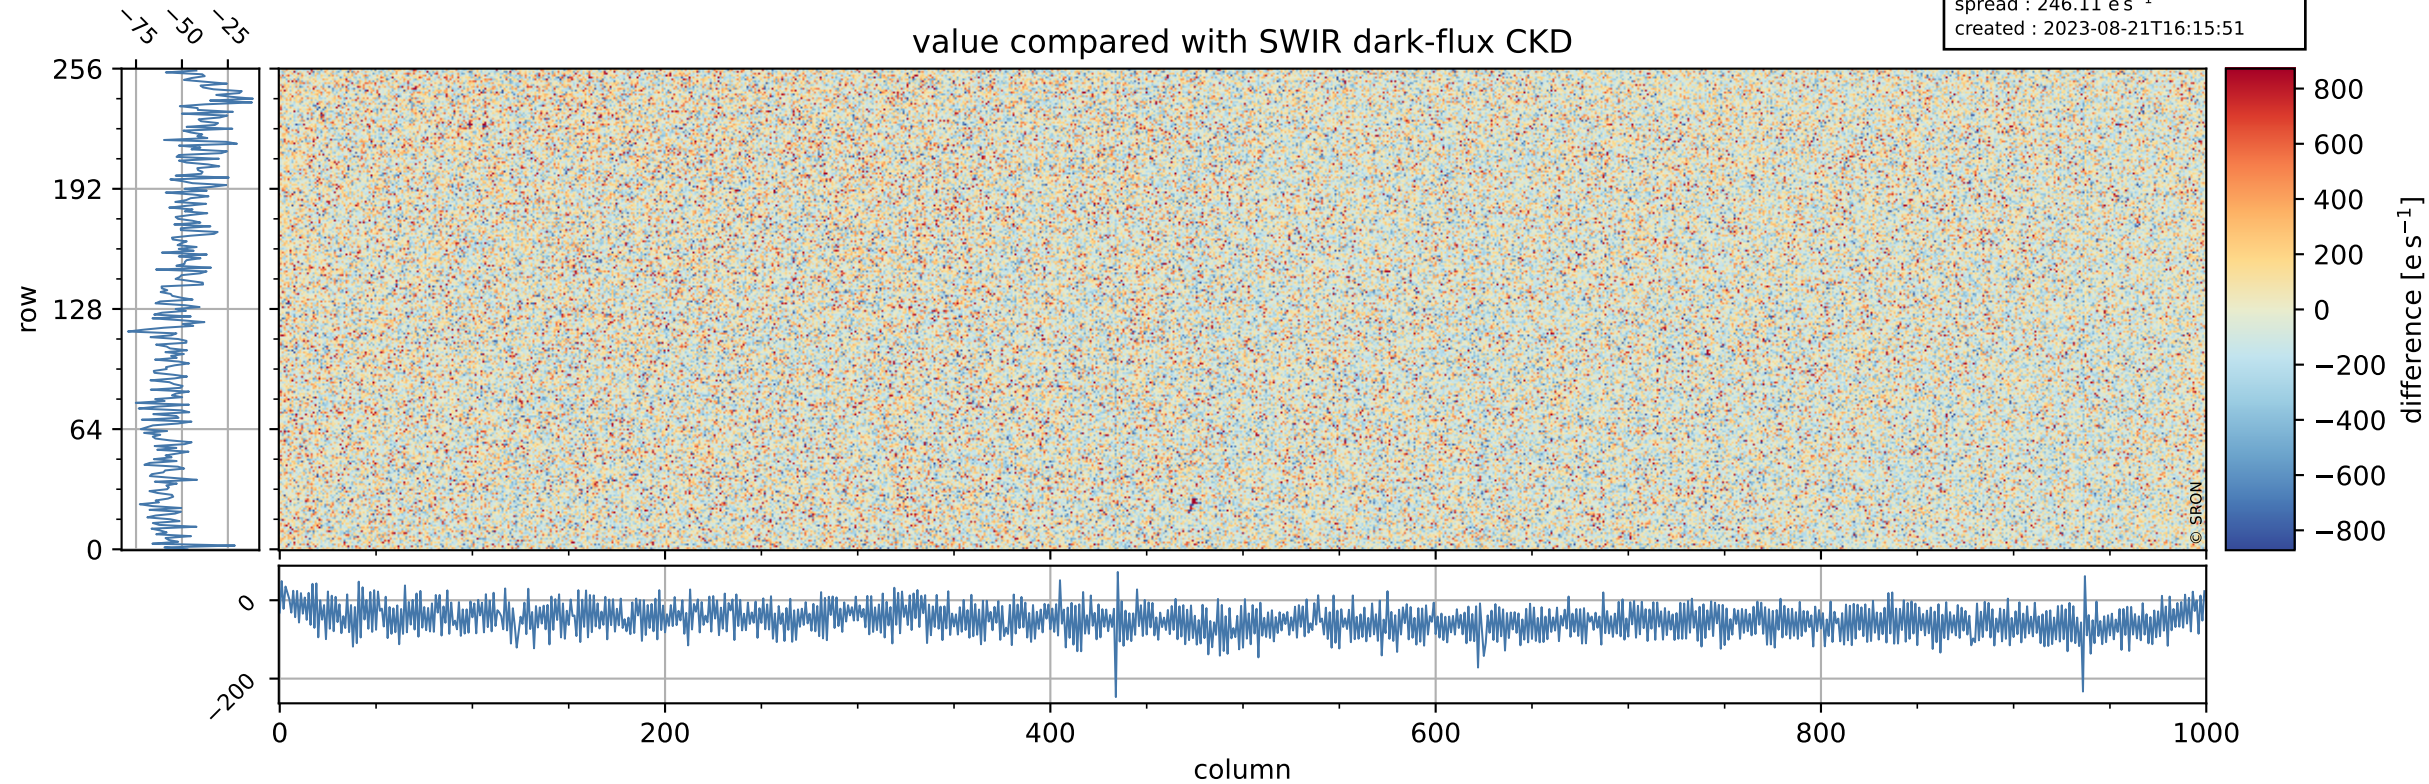

Tropomi SWIR dark flux (official)

orbits : 17 in [21532, 21577]
coverage : 2021-12-09 / 2021-12-12
median : 3.7647 ke s^{-1}
spread : 0.55967 ke s^{-1}
created : 2023-08-21T16:15:51

Tropomi SWIR dark flux (official)

orbits : 17 in [21532, 21577]
coverage : 2021-12-09 / 2021-12-12
median : 12.213 e s^{-1}
spread : 6.1683 e s^{-1}
created : 2023-08-21T16:15:51

Tropomi SWIR dark flux (official)

orbits : 17 in [21532, 21577]
coverage : 2021-12-09 / 2021-12-12
median : -47.412 e s⁻¹
spread : 246.11 e s⁻¹
created : 2023-08-21T16:15:51

value compared with SWIR dark-flux CKD

Tropomi SWIR dark flux (official) ground-tracks of Sentinel-5P

orbits : 17 in [21532, 21577]
coverage : 2021-12-09 / 2021-12-12
created : 2023-08-21T16:15:52

Tropomi SWIR dark flux (official)

orbits : [2827, 21577]
coverage : 2018-04-30 / 2021-12-12
created : 2023-08-21T16:15:52

trend of detector median & temperatures