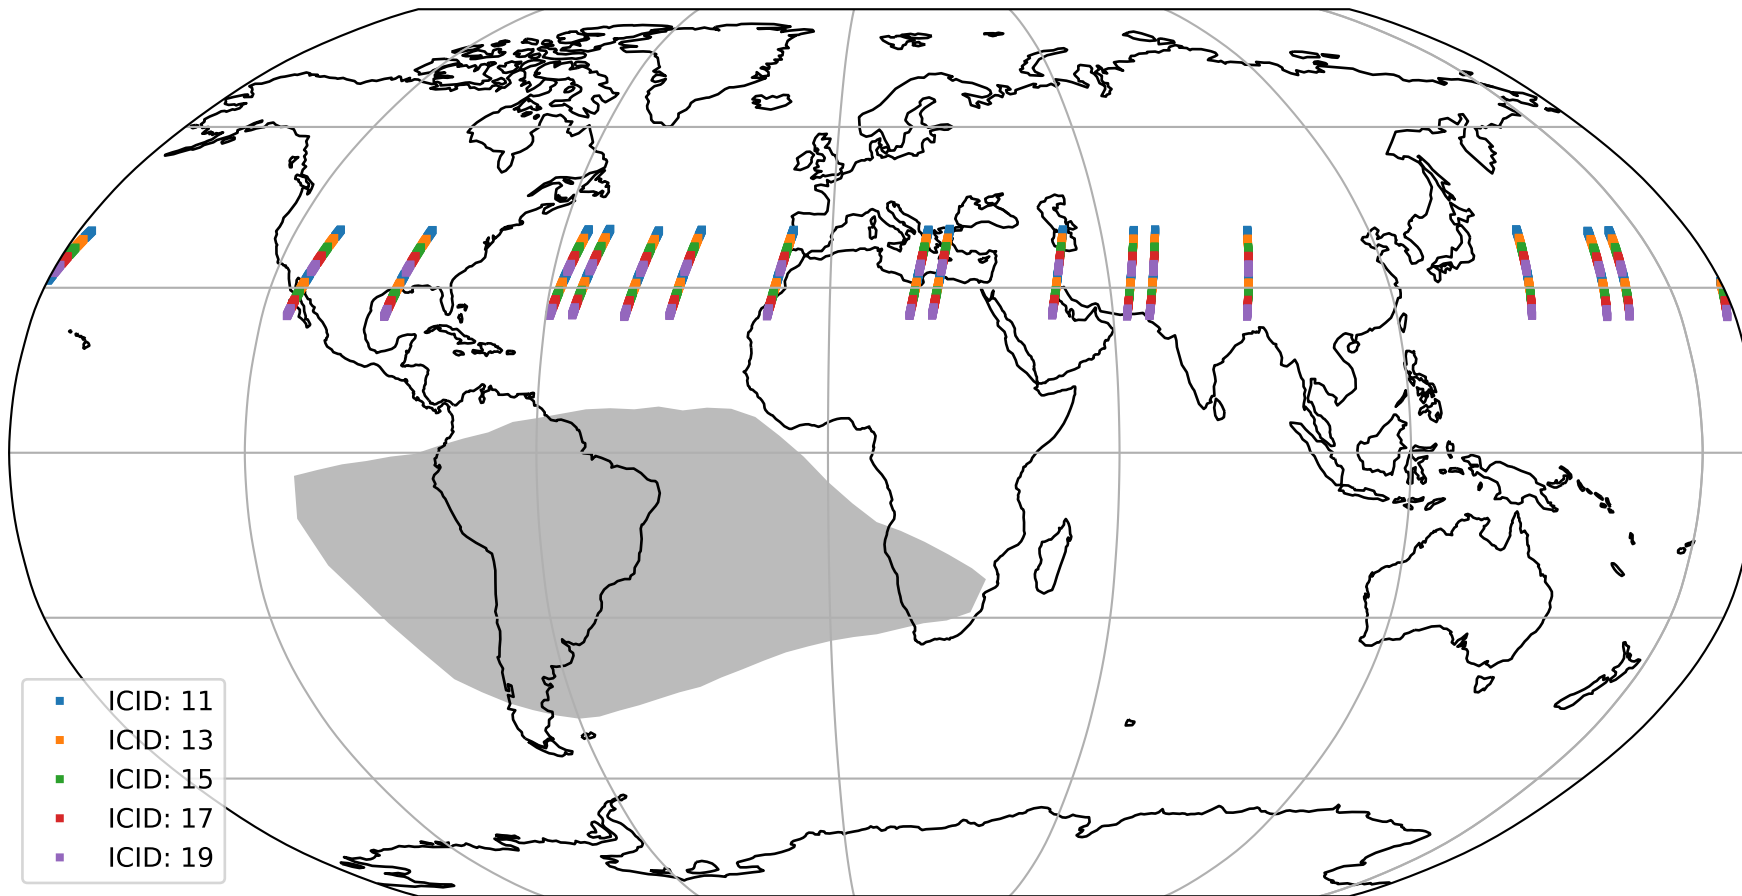

Tropomi SWIR dark flux (official)

orbits : 17 in [21532, 21577]
coverage : 2021-12-09 / 2021-12-12
median : 3.7647 ke s^{-1}
spread : 0.55967 ke s^{-1}
created : 2023-08-21T16:15:51

Tropomi SWIR dark flux (official)

orbits : 17 in [21532, 21577]
coverage : 2021-12-09 / 2021-12-12
median : 12.213 e s^{-1}
spread : 6.1683 e s^{-1}
created : 2023-08-21T16:15:51

Tropomi SWIR dark flux (official)

orbits : 17 in [21532, 21577]
coverage : 2021-12-09 / 2021-12-12
median : -47.412 e s⁻¹
spread : 246.11 e s⁻¹
created : 2023-08-21T16:15:51

value compared with SWIR dark-flux CKD

Tropomi SWIR dark flux (official) ground-tracks of Sentinel-5P

orbits : 17 in [21532, 21577]
coverage : 2021-12-09 / 2021-12-12
created : 2023-08-21T16:15:52

Tropomi SWIR dark flux (official)

orbits : [2827, 21577]
coverage : 2018-04-30 / 2021-12-12
created : 2023-08-21T16:15:52

trend of detector median & temperatures