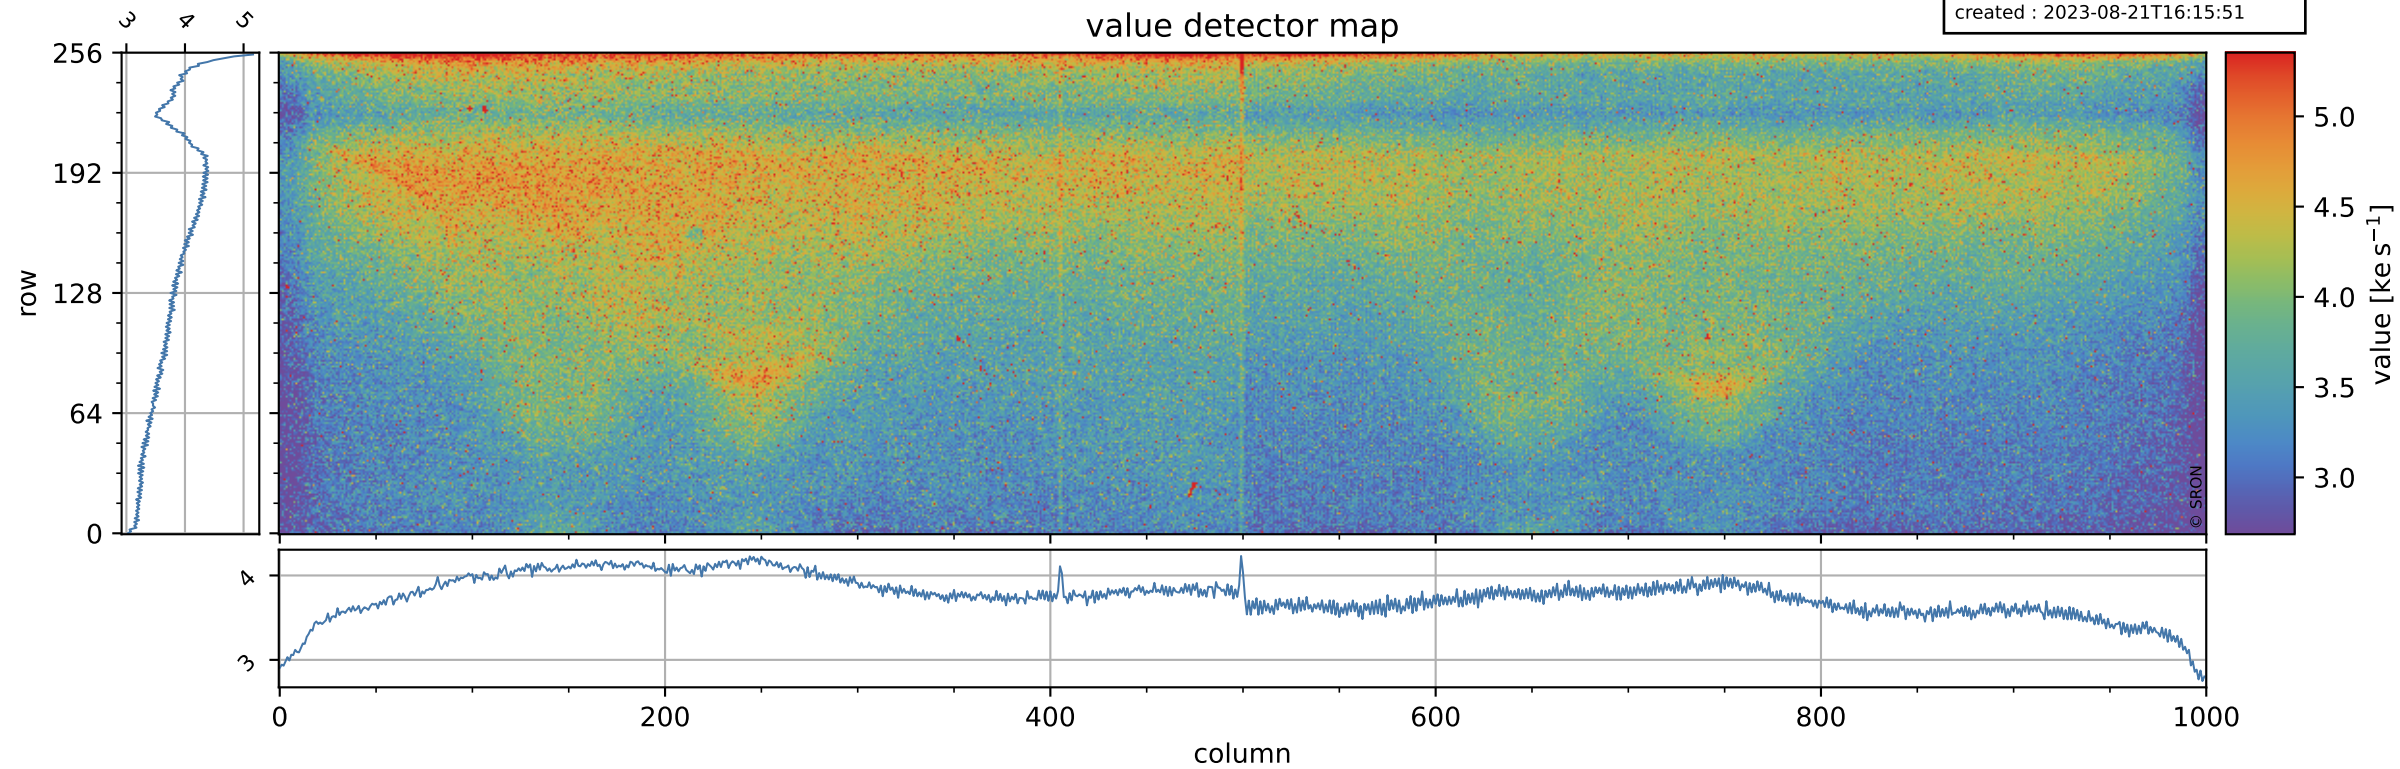

Tropomi SWIR dark flux (official)

orbits : 17 in [21532, 21577]
coverage : 2021-12-09 / 2021-12-12
median : 3.7647 ke s^{-1}
spread : 0.55967 ke s^{-1}
created : 2023-08-21T16:15:51

Tropomi SWIR dark flux (official)

orbits : 17 in [21532, 21577]
coverage : 2021-12-09 / 2021-12-12
median : 12.213 e s^{-1}
spread : 6.1683 e s^{-1}
created : 2023-08-21T16:15:51

Tropomi SWIR dark flux (official)

orbits : 17 in [21532, 21577]
coverage : 2021-12-09 / 2021-12-12
median : -47.412 e s⁻¹
spread : 246.11 e s⁻¹
created : 2023-08-21T16:15:51

value compared with SWIR dark-flux CKD

Tropomi SWIR dark flux (official) ground-tracks of Sentinel-5P

orbits : 17 in [21532, 21577]
coverage : 2021-12-09 / 2021-12-12
created : 2023-08-21T16:15:52

Tropomi SWIR dark flux (official)

orbits : [2827, 21577]
coverage : 2018-04-30 / 2021-12-12
created : 2023-08-21T16:15:52

trend of detector median & temperatures