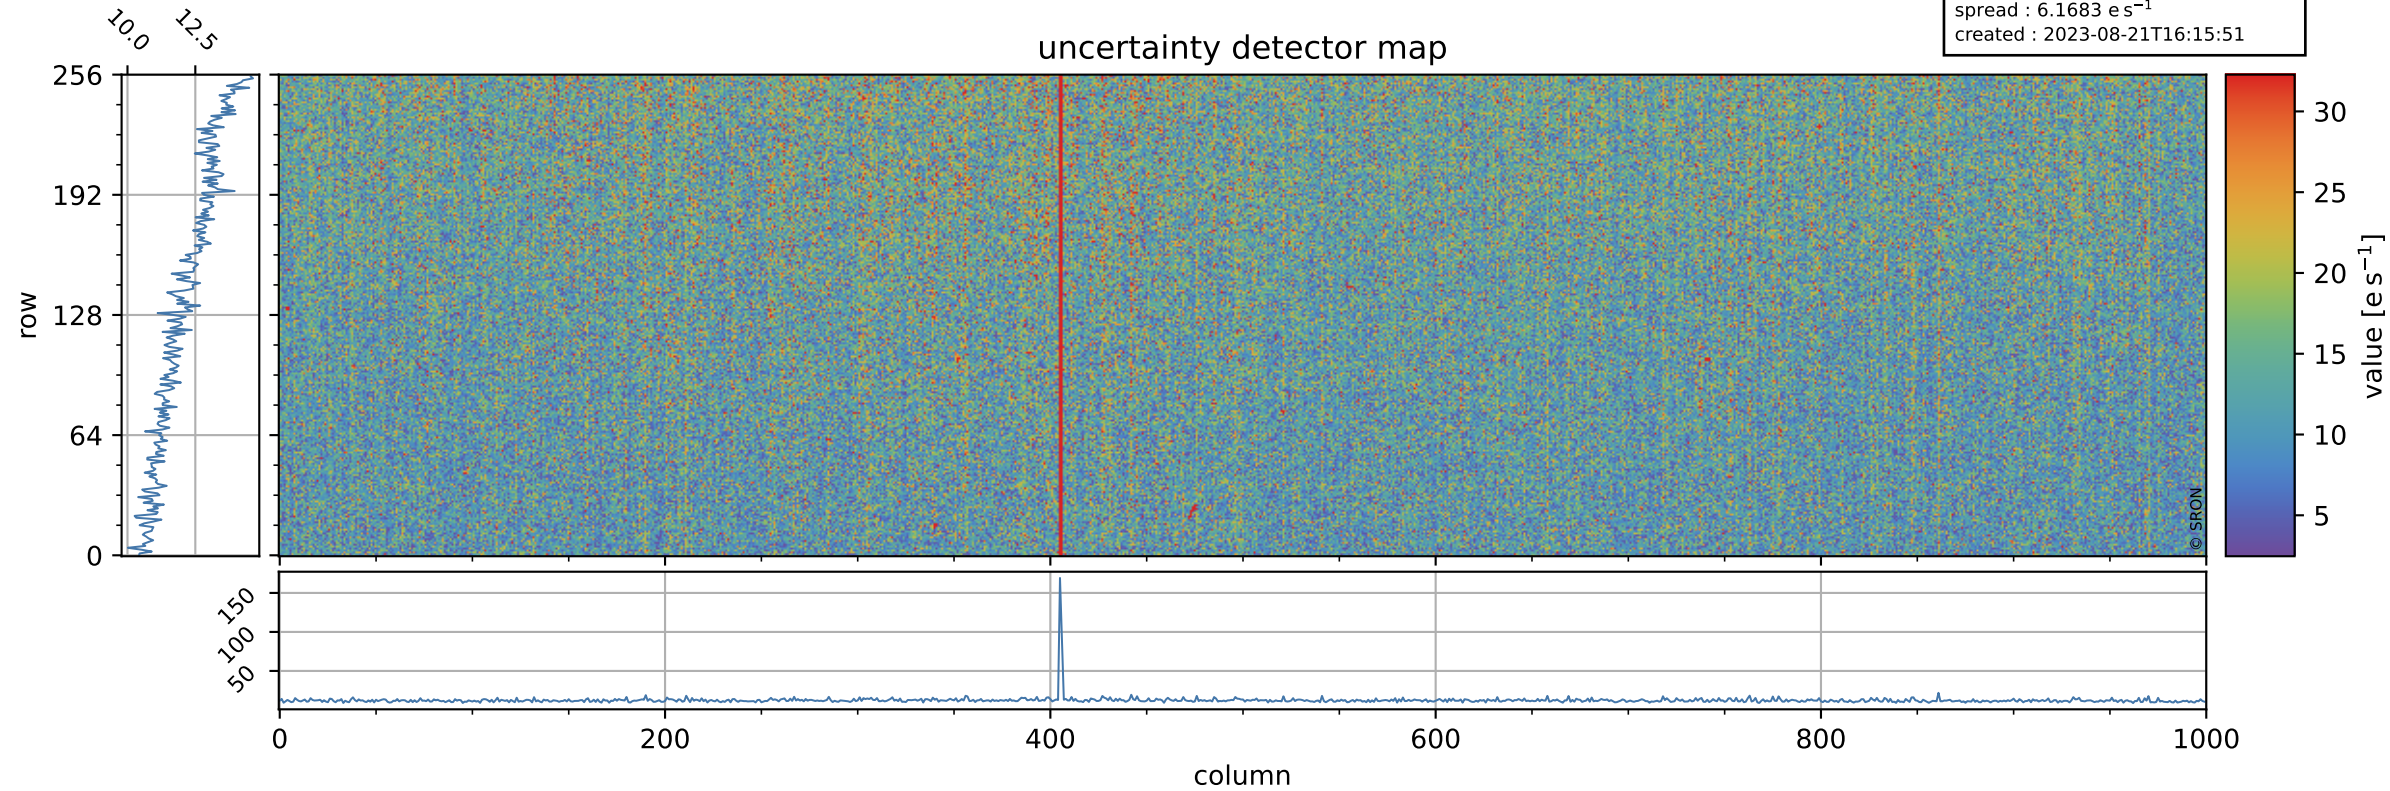

Tropomi SWIR dark flux (official)

orbits : 17 in [21532, 21577]
coverage : 2021-12-09 / 2021-12-12
median : 3.7647 ke s^{-1}
spread : 0.55967 ke s^{-1}
created : 2023-08-21T16:15:51

Tropomi SWIR dark flux (official)

orbits : 17 in [21532, 21577]
coverage : 2021-12-09 / 2021-12-12
median : 12.213 e s^{-1}
spread : 6.1683 e s^{-1}
created : 2023-08-21T16:15:51

Tropomi SWIR dark flux (official)

orbits : 17 in [21532, 21577]
coverage : 2021-12-09 / 2021-12-12
median : -47.412 e s⁻¹
spread : 246.11 e s⁻¹
created : 2023-08-21T16:15:51

value compared with SWIR dark-flux CKD

Tropomi SWIR dark flux (official) ground-tracks of Sentinel-5P

orbits : 17 in [21532, 21577]
coverage : 2021-12-09 / 2021-12-12
created : 2023-08-21T16:15:52

Tropomi SWIR dark flux (official)

orbits : [2827, 21577]
coverage : 2018-04-30 / 2021-12-12
created : 2023-08-21T16:15:52

trend of detector median & temperatures