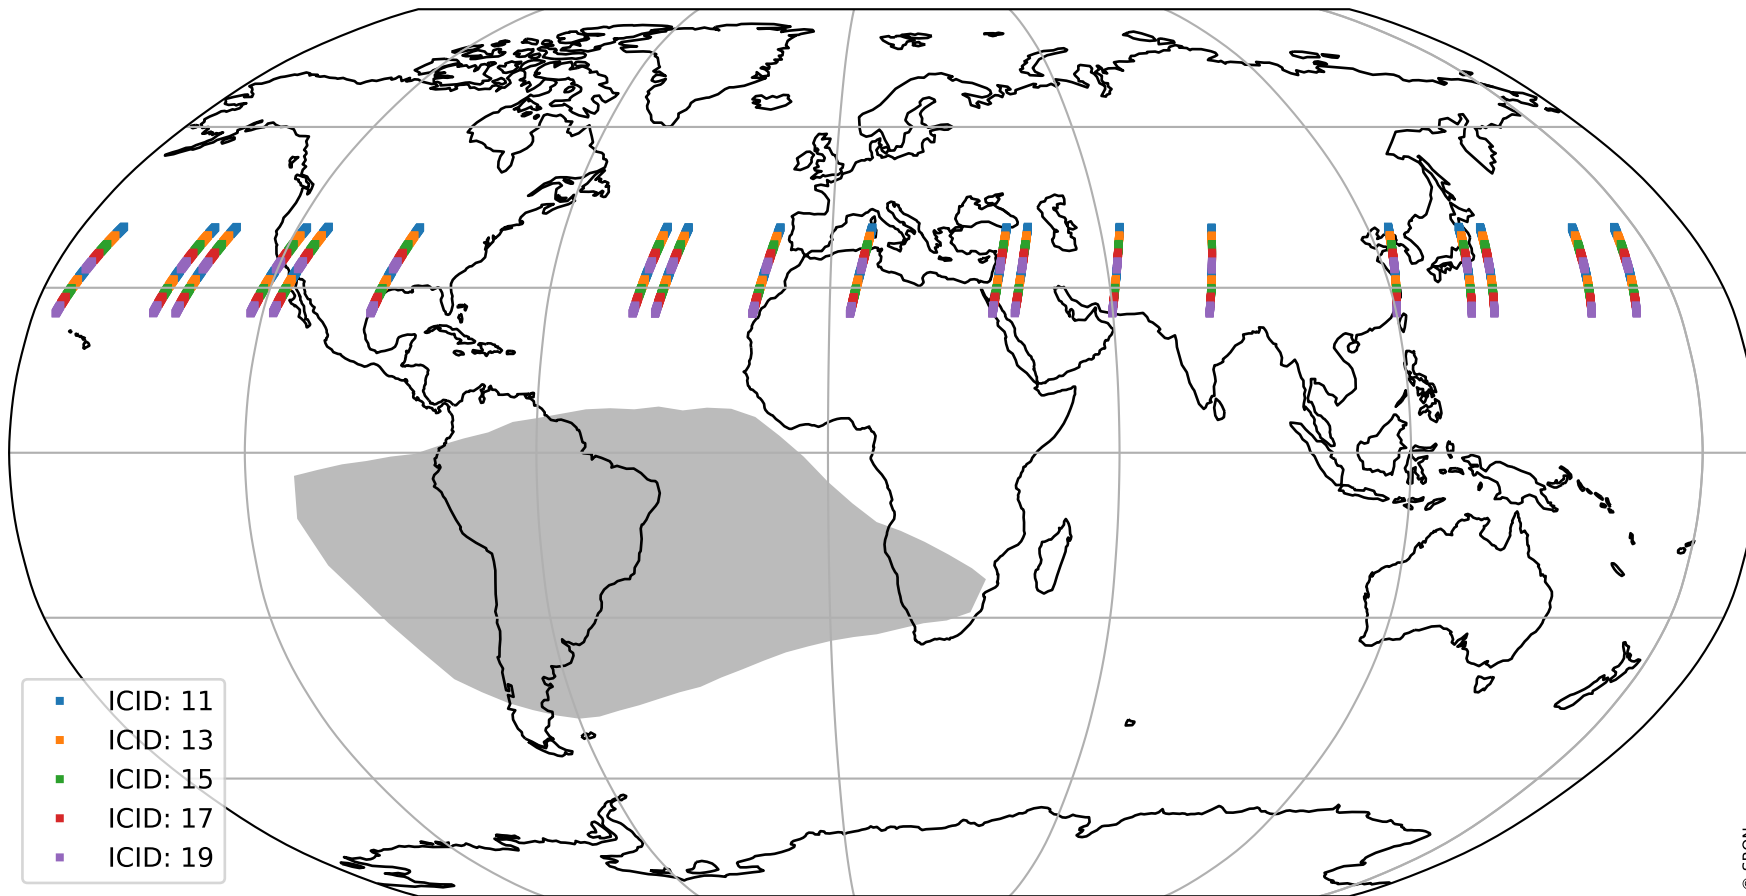

Tropomi SWIR dark flux (official)

orbits : 19 in [21667, 21712]
coverage : 2021-12-18 / 2021-12-21
median : 3.7633 ke s^{-1}
spread : 0.55979 ke s^{-1}
created : 2023-08-21T16:16:11

Tropomi SWIR dark flux (official)

orbits : 19 in [21667, 21712]
coverage : 2021-12-18 / 2021-12-21
median : 12.099 e s^{-1}
spread : 6.1667 e s^{-1}
created : 2023-08-21T16:16:11

Tropomi SWIR dark flux (official)

orbits : 19 in [21667, 21712]
coverage : 2021-12-18 / 2021-12-21
median : -48.608 e s⁻¹
spread : 246.14 e s⁻¹
created : 2023-08-21T16:16:11

value compared with SWIR dark-flux CKD

Tropomi SWIR dark flux (official) ground-tracks of Sentinel-5P

orbits : 19 in [21667, 21712]
coverage : 2021-12-18 / 2021-12-21
created : 2023-08-21T16:16:11

Tropomi SWIR dark flux (official)

orbits : [2827, 21712]
coverage : 2018-04-30 / 2021-12-21
created : 2023-08-21T16:16:12

trend of detector median & temperatures