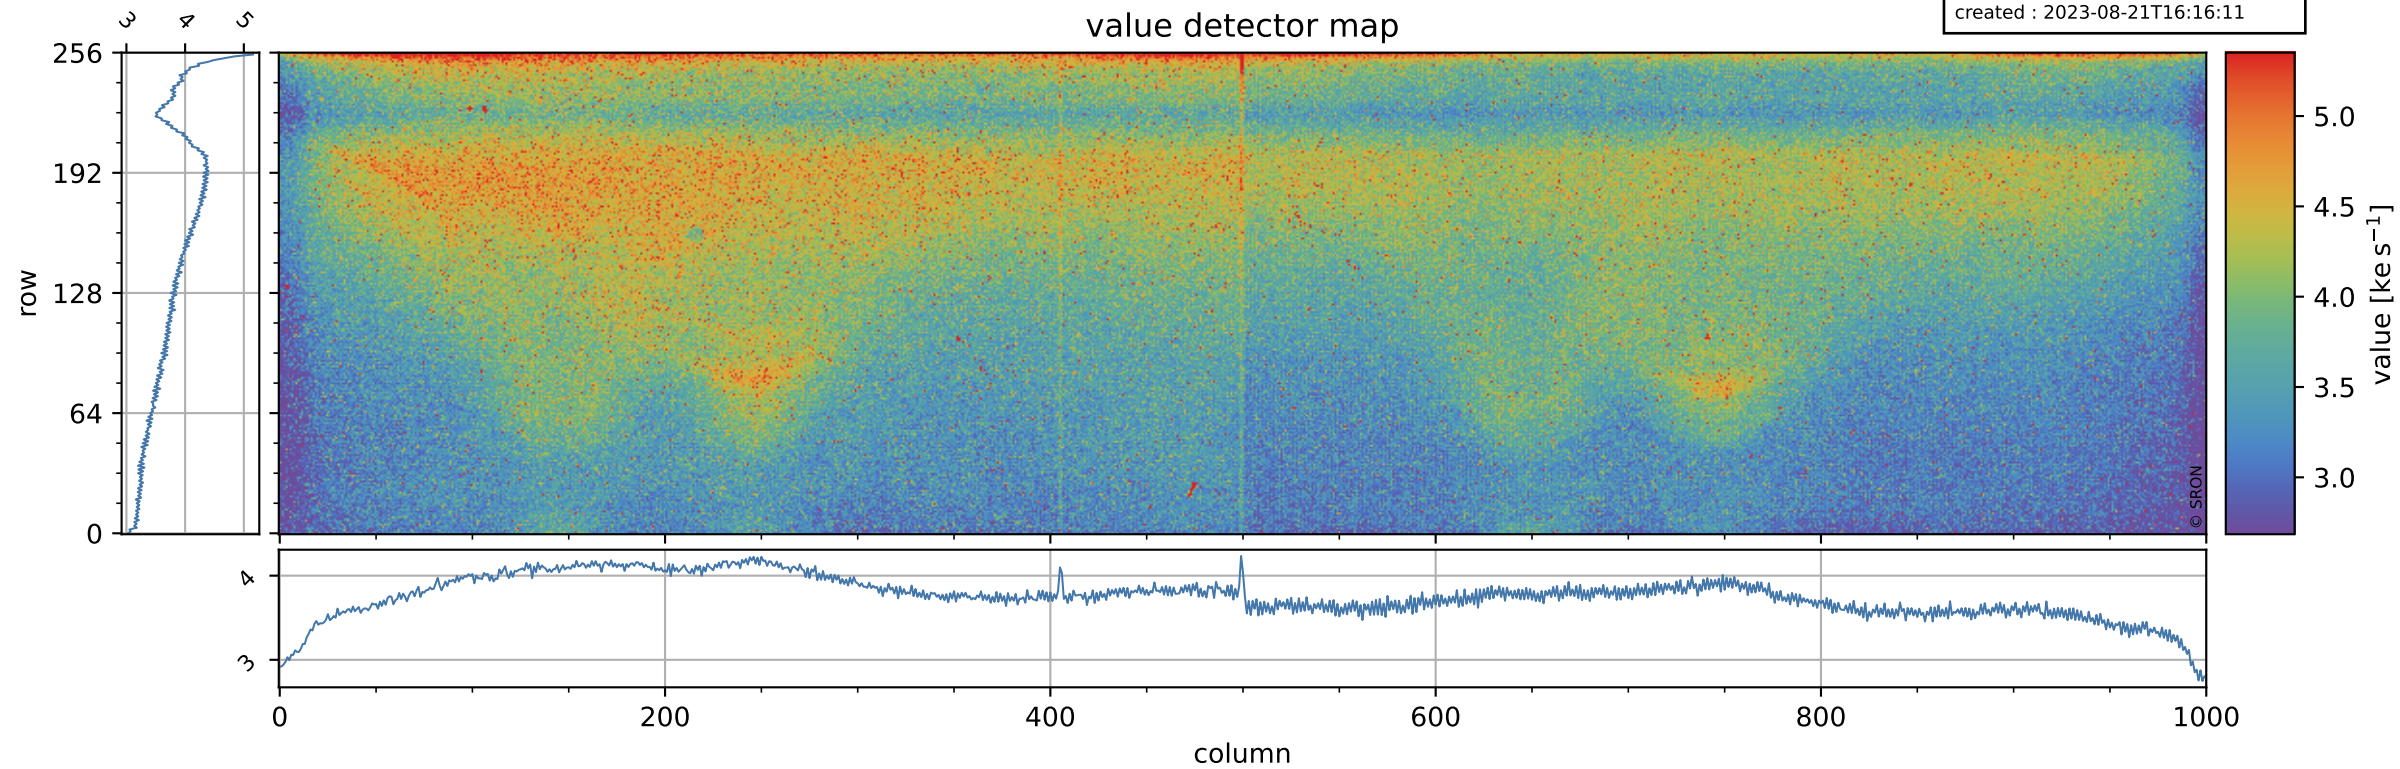

Tropomi SWIR dark flux (official)

orbits : 19 in [21667, 21712]
coverage : 2021-12-18 / 2021-12-21
median : 3.7633 ke s^{-1}
spread : 0.55979 ke s^{-1}
created : 2023-08-21T16:16:11

Tropomi SWIR dark flux (official)

orbits : 19 in [21667, 21712]
coverage : 2021-12-18 / 2021-12-21
median : 12.099 e s^{-1}
spread : 6.1667 e s^{-1}
created : 2023-08-21T16:16:11

Tropomi SWIR dark flux (official)

orbits : 19 in [21667, 21712]
coverage : 2021-12-18 / 2021-12-21
median : -48.608 e s⁻¹
spread : 246.14 e s⁻¹
created : 2023-08-21T16:16:11

value compared with SWIR dark-flux CKD

Tropomi SWIR dark flux (official) ground-tracks of Sentinel-5P

orbits : 19 in [21667, 21712]
coverage : 2021-12-18 / 2021-12-21
created : 2023-08-21T16:16:11

Tropomi SWIR dark flux (official)

orbits : [2827, 21712]
coverage : 2018-04-30 / 2021-12-21
created : 2023-08-21T16:16:12

trend of detector median & temperatures