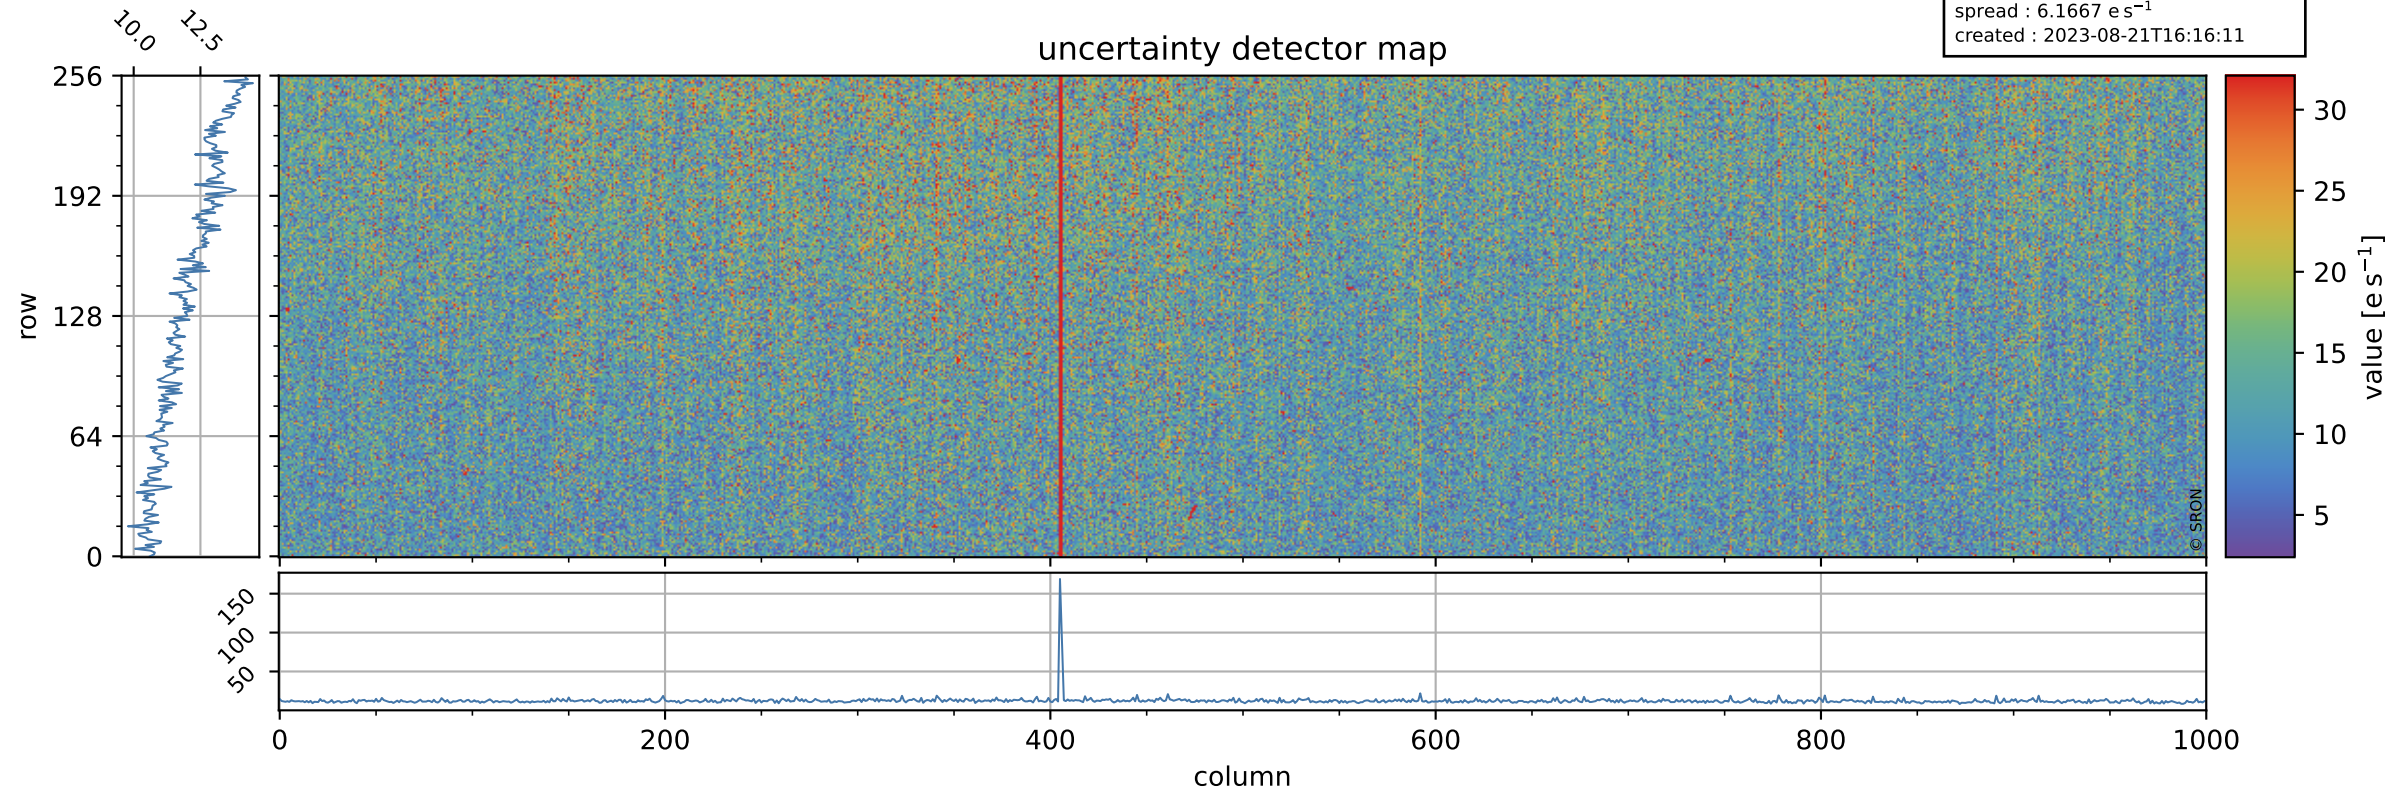

Tropomi SWIR dark flux (official)

orbits : 19 in [21667, 21712]
coverage : 2021-12-18 / 2021-12-21
median : 3.7633 ke s^{-1}
spread : 0.55979 ke s^{-1}
created : 2023-08-21T16:16:11

Tropomi SWIR dark flux (official)

orbits : 19 in [21667, 21712]
coverage : 2021-12-18 / 2021-12-21
median : 12.099 e s^{-1}
spread : 6.1667 e s^{-1}
created : 2023-08-21T16:16:11

Tropomi SWIR dark flux (official)

orbits : 19 in [21667, 21712]
coverage : 2021-12-18 / 2021-12-21
median : -48.608 e s⁻¹
spread : 246.14 e s⁻¹
created : 2023-08-21T16:16:11

value compared with SWIR dark-flux CKD

Tropomi SWIR dark flux (official) ground-tracks of Sentinel-5P

orbits : 19 in [21667, 21712]
coverage : 2021-12-18 / 2021-12-21
created : 2023-08-21T16:16:11

Tropomi SWIR dark flux (official)

orbits : [2827, 21712]
coverage : 2018-04-30 / 2021-12-21
created : 2023-08-21T16:16:12

trend of detector median & temperatures