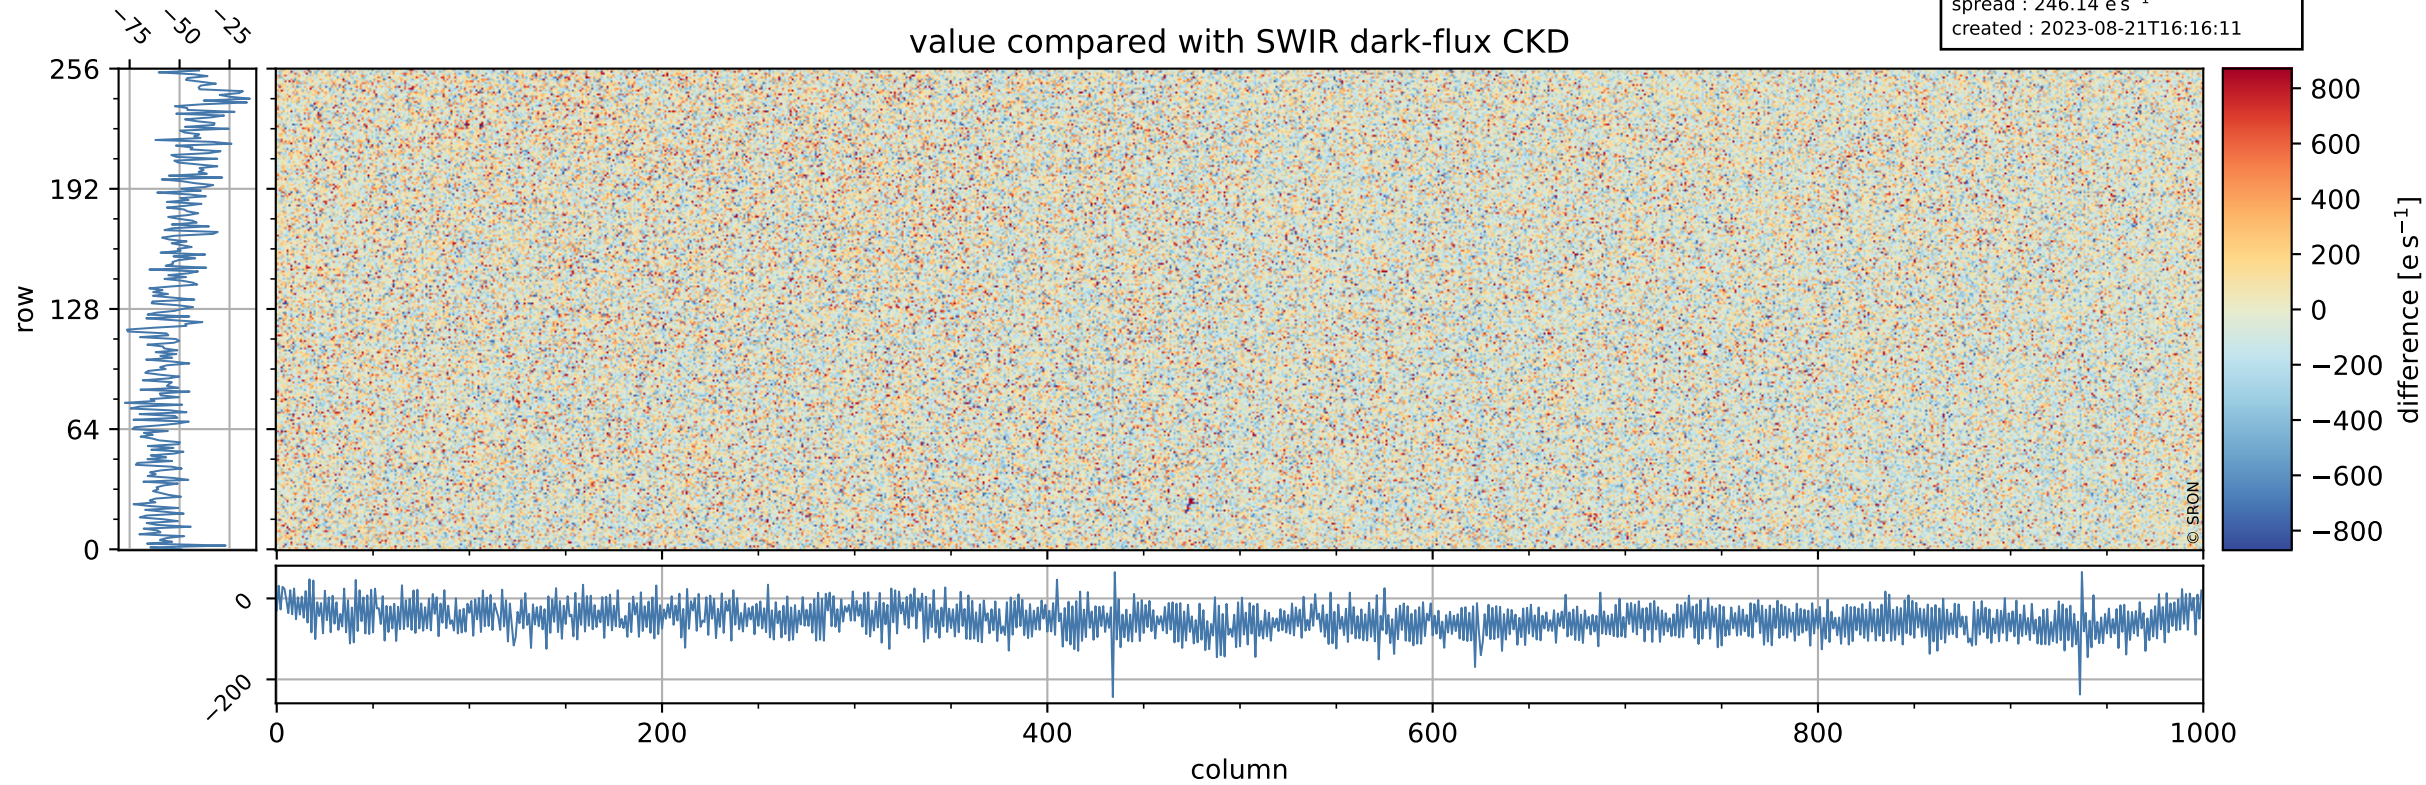

Tropomi SWIR dark flux (official)

orbits : 19 in [21667, 21712]
coverage : 2021-12-18 / 2021-12-21
median : 3.7633 ke s^{-1}
spread : 0.55979 ke s^{-1}
created : 2023-08-21T16:16:11

Tropomi SWIR dark flux (official)

orbits : 19 in [21667, 21712]
coverage : 2021-12-18 / 2021-12-21
median : 12.099 e s^{-1}
spread : 6.1667 e s^{-1}
created : 2023-08-21T16:16:11

Tropomi SWIR dark flux (official)

orbits : 19 in [21667, 21712]
coverage : 2021-12-18 / 2021-12-21
median : -48.608 e s⁻¹
spread : 246.14 e s⁻¹
created : 2023-08-21T16:16:11

value compared with SWIR dark-flux CKD

Tropomi SWIR dark flux (official) ground-tracks of Sentinel-5P

orbits : 19 in [21667, 21712]
coverage : 2021-12-18 / 2021-12-21
created : 2023-08-21T16:16:11

Tropomi SWIR dark flux (official)

orbits : [2827, 21712]
coverage : 2018-04-30 / 2021-12-21
created : 2023-08-21T16:16:12

trend of detector median & temperatures