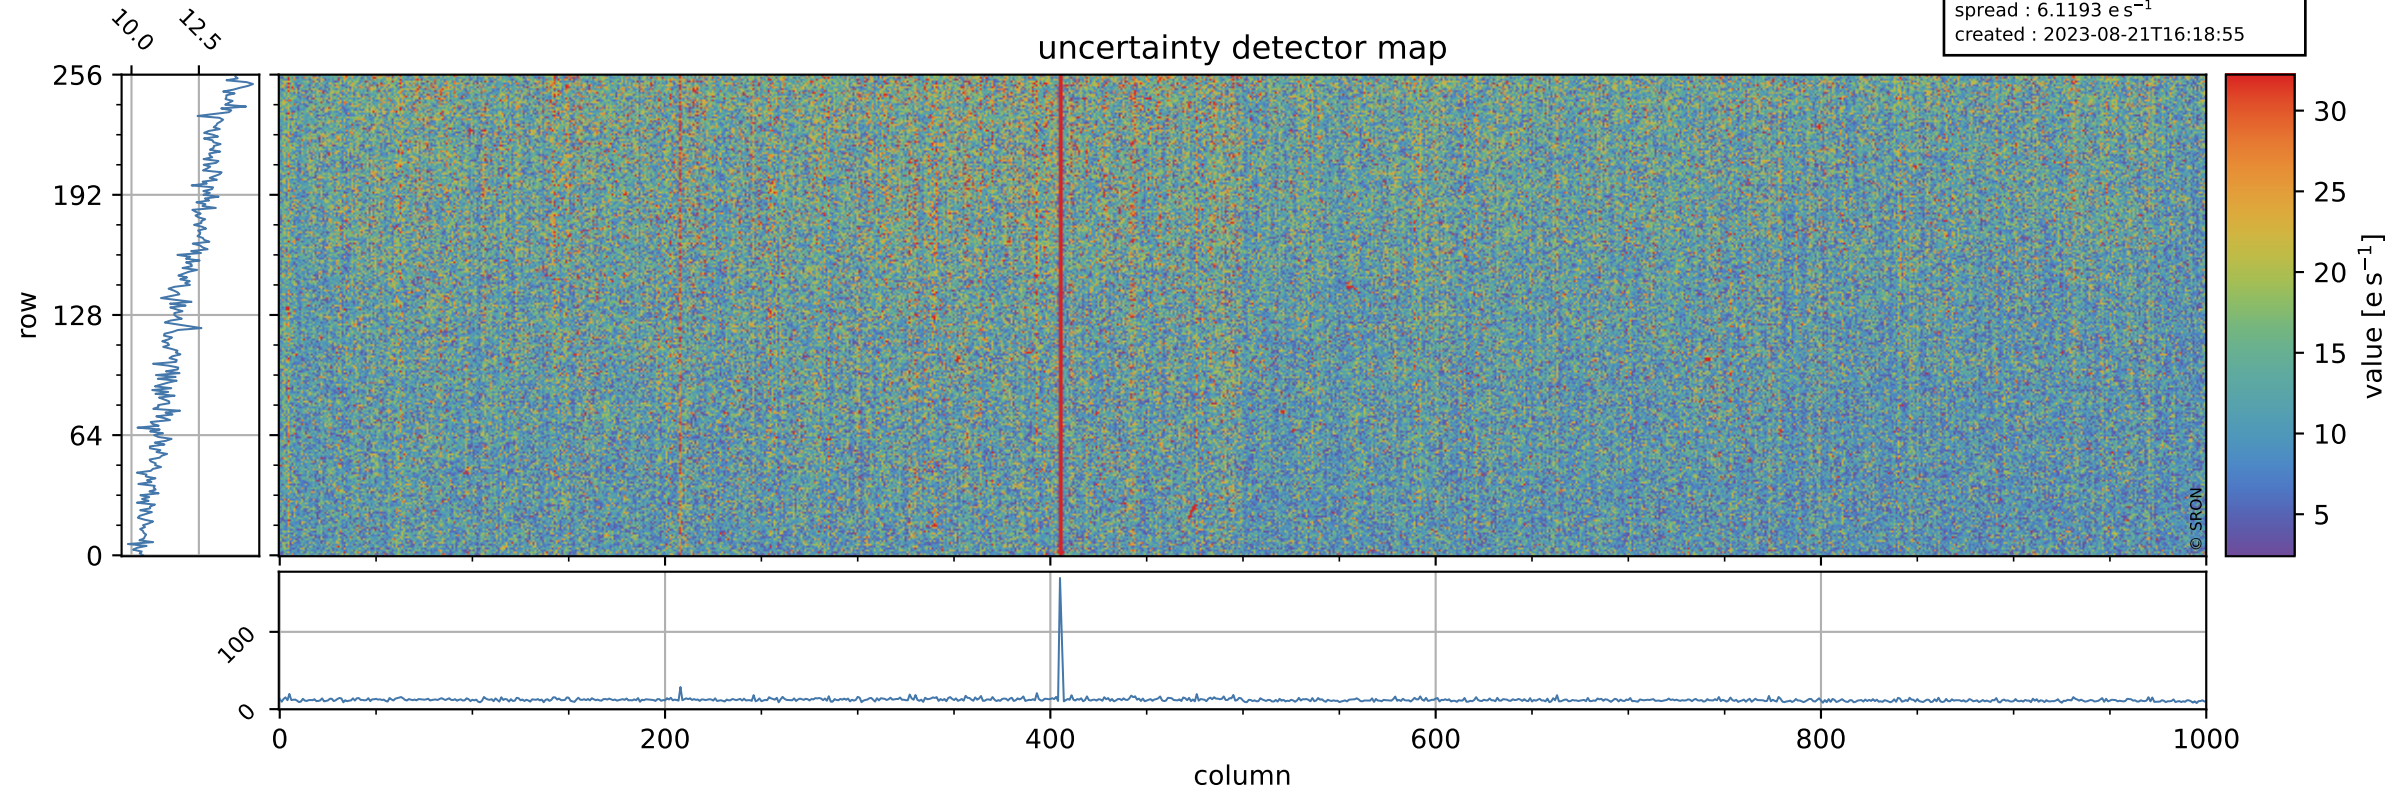

Tropomi SWIR dark flux (official)

orbits : 19 in [22777, 22822]
coverage : 2022-03-07 / 2022-03-10
median : 3.7639 ke s^{-1}
spread : 0.56005 ke s^{-1}
created : 2023-08-21T16:18:55

Tropomi SWIR dark flux (official)

orbits : 19 in [22777, 22822]
coverage : 2022-03-07 / 2022-03-10
median : 12.015 e s^{-1}
spread : 6.1193 e s^{-1}
created : 2023-08-21T16:18:55

Tropomi SWIR dark flux (official)

value compared with SWIR dark-flux CKD

orbits : 19 in [22777, 22822]
coverage : 2022-03-07 / 2022-03-10
median : -48.205 e s^{-1}
spread : 246.74 e s^{-1}
created : 2023-08-21T16:18:56

Tropomi SWIR dark flux (official) ground-tracks of Sentinel-5P

orbits : 19 in [22777, 22822]
coverage : 2022-03-07 / 2022-03-10
created : 2023-08-21T16:18:56

Tropomi SWIR dark flux (official)

orbits : [2827, 22822]
coverage : 2018-04-30 / 2022-03-10
created : 2023-08-21T16:18:57