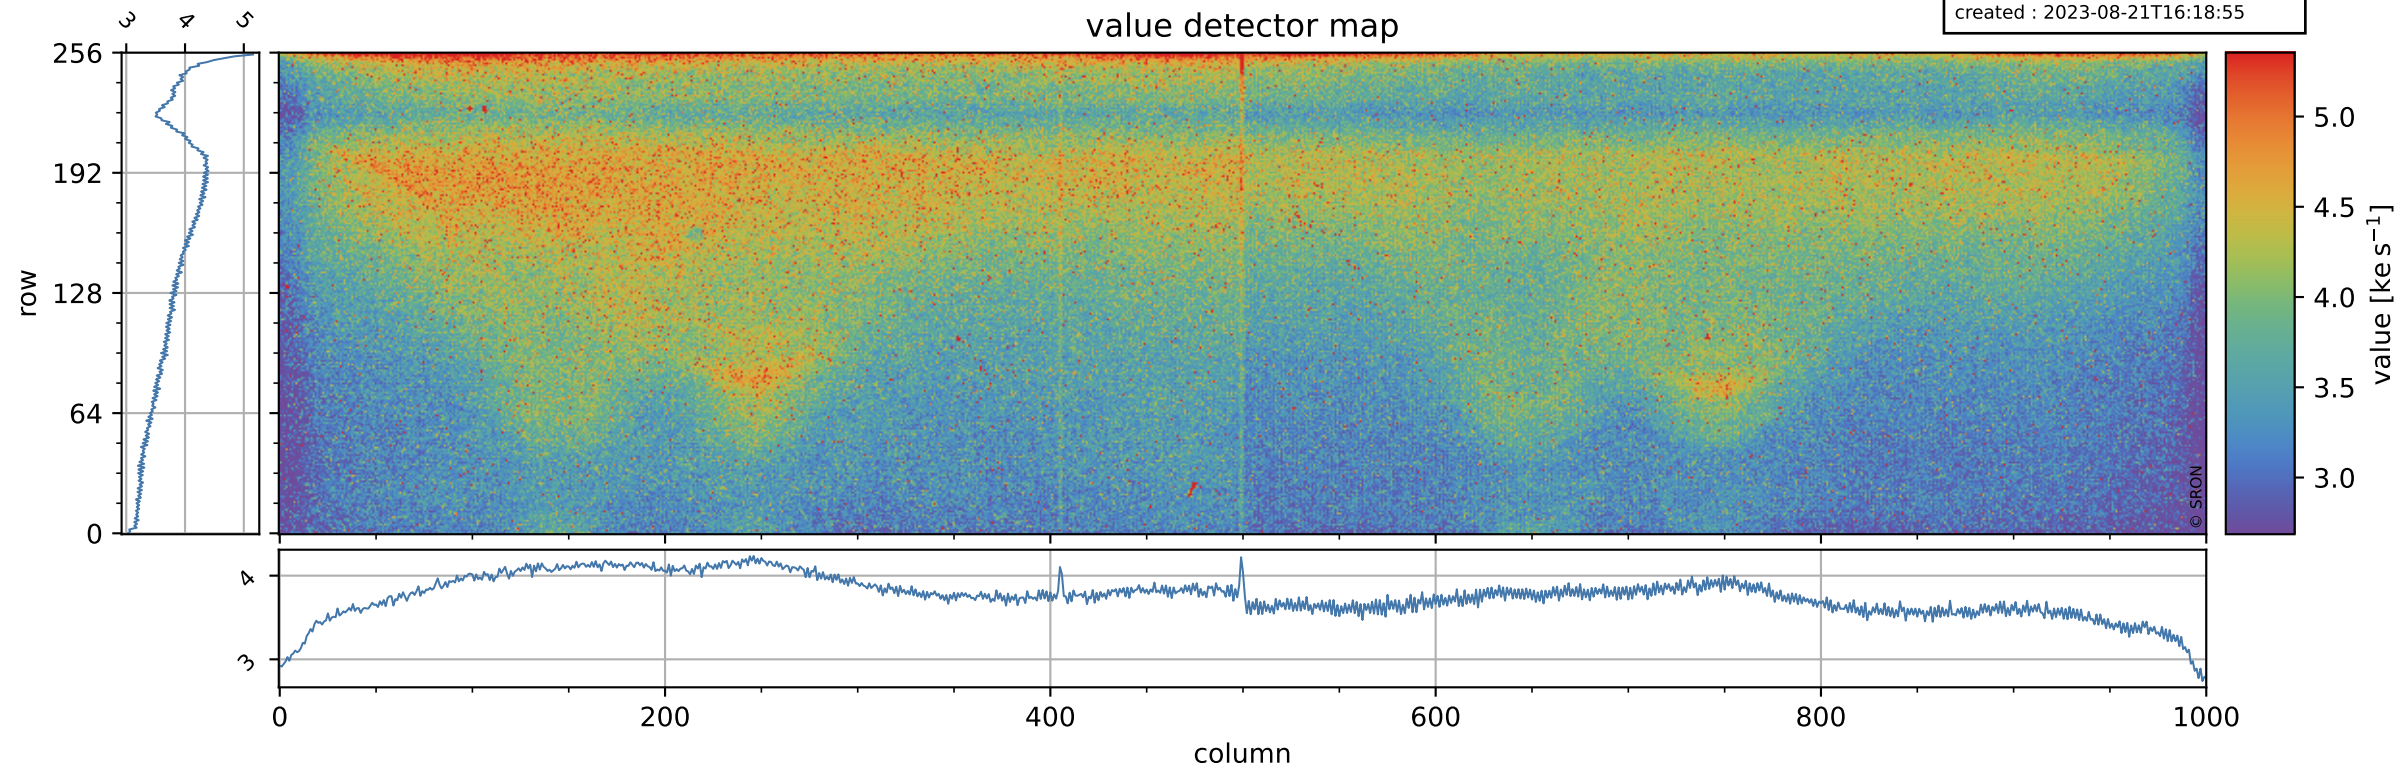

Tropomi SWIR dark flux (official)

orbits : 19 in [22777, 22822]
coverage : 2022-03-07 / 2022-03-10
median : 3.7639 ke s^{-1}
spread : 0.56005 ke s^{-1}
created : 2023-08-21T16:18:55

Tropomi SWIR dark flux (official)

orbits : 19 in [22777, 22822]
coverage : 2022-03-07 / 2022-03-10
median : 12.015 e s^{-1}
spread : 6.1193 e s^{-1}
created : 2023-08-21T16:18:55

Tropomi SWIR dark flux (official)

value compared with SWIR dark-flux CKD

orbits : 19 in [22777, 22822]
coverage : 2022-03-07 / 2022-03-10
median : -48.205 e s^{-1}
spread : 246.74 e s^{-1}
created : 2023-08-21T16:18:56

Tropomi SWIR dark flux (official) ground-tracks of Sentinel-5P

orbits : 19 in [22777, 22822]
coverage : 2022-03-07 / 2022-03-10
created : 2023-08-21T16:18:56

Tropomi SWIR dark flux (official)

orbits : [2827, 22822]
coverage : 2018-04-30 / 2022-03-10
created : 2023-08-21T16:18:57