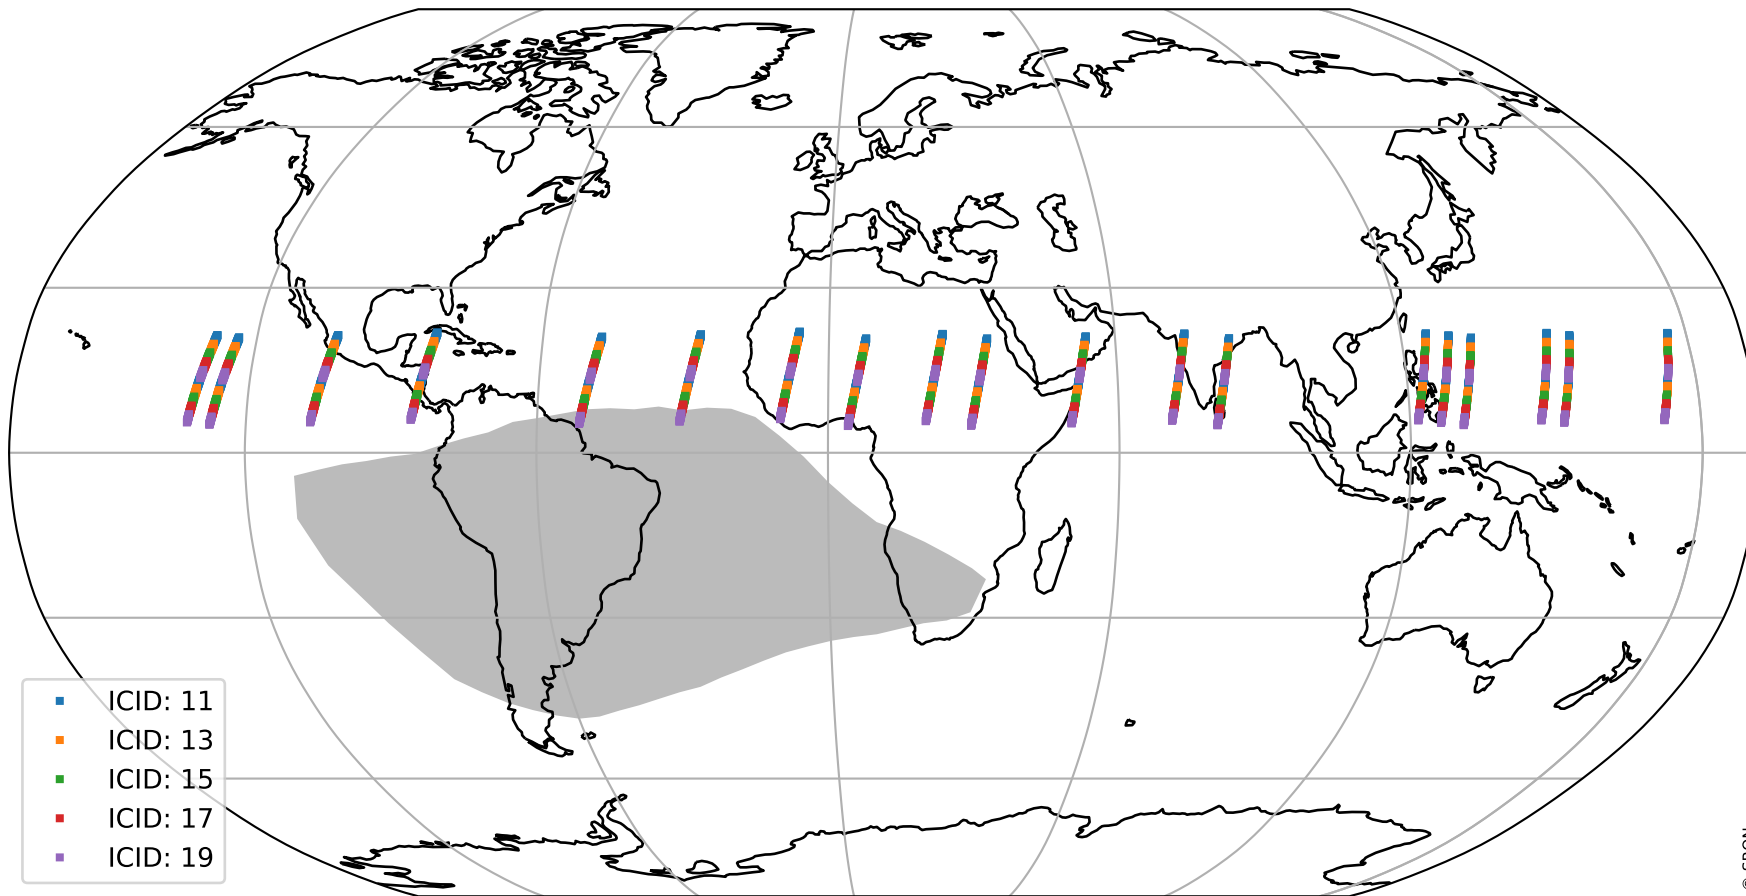

Tropomi SWIR dark flux (official)

orbits : 19 in [22777, 22822]
coverage : 2022-03-07 / 2022-03-10
median : 3.7639 ke s^{-1}
spread : 0.56005 ke s^{-1}
created : 2023-08-21T16:18:55

Tropomi SWIR dark flux (official)

orbits : 19 in [22777, 22822]
coverage : 2022-03-07 / 2022-03-10
median : 12.015 e s^{-1}
spread : 6.1193 e s^{-1}
created : 2023-08-21T16:18:55

Tropomi SWIR dark flux (official)

value compared with SWIR dark-flux CKD

orbits : 19 in [22777, 22822]
coverage : 2022-03-07 / 2022-03-10
median : -48.205 e s^{-1}
spread : 246.74 e s^{-1}
created : 2023-08-21T16:18:56

Tropomi SWIR dark flux (official) ground-tracks of Sentinel-5P

orbits : 19 in [22777, 22822]
coverage : 2022-03-07 / 2022-03-10
created : 2023-08-21T16:18:56

Tropomi SWIR dark flux (official)

orbits : [2827, 22822]
coverage : 2018-04-30 / 2022-03-10
created : 2023-08-21T16:18:57