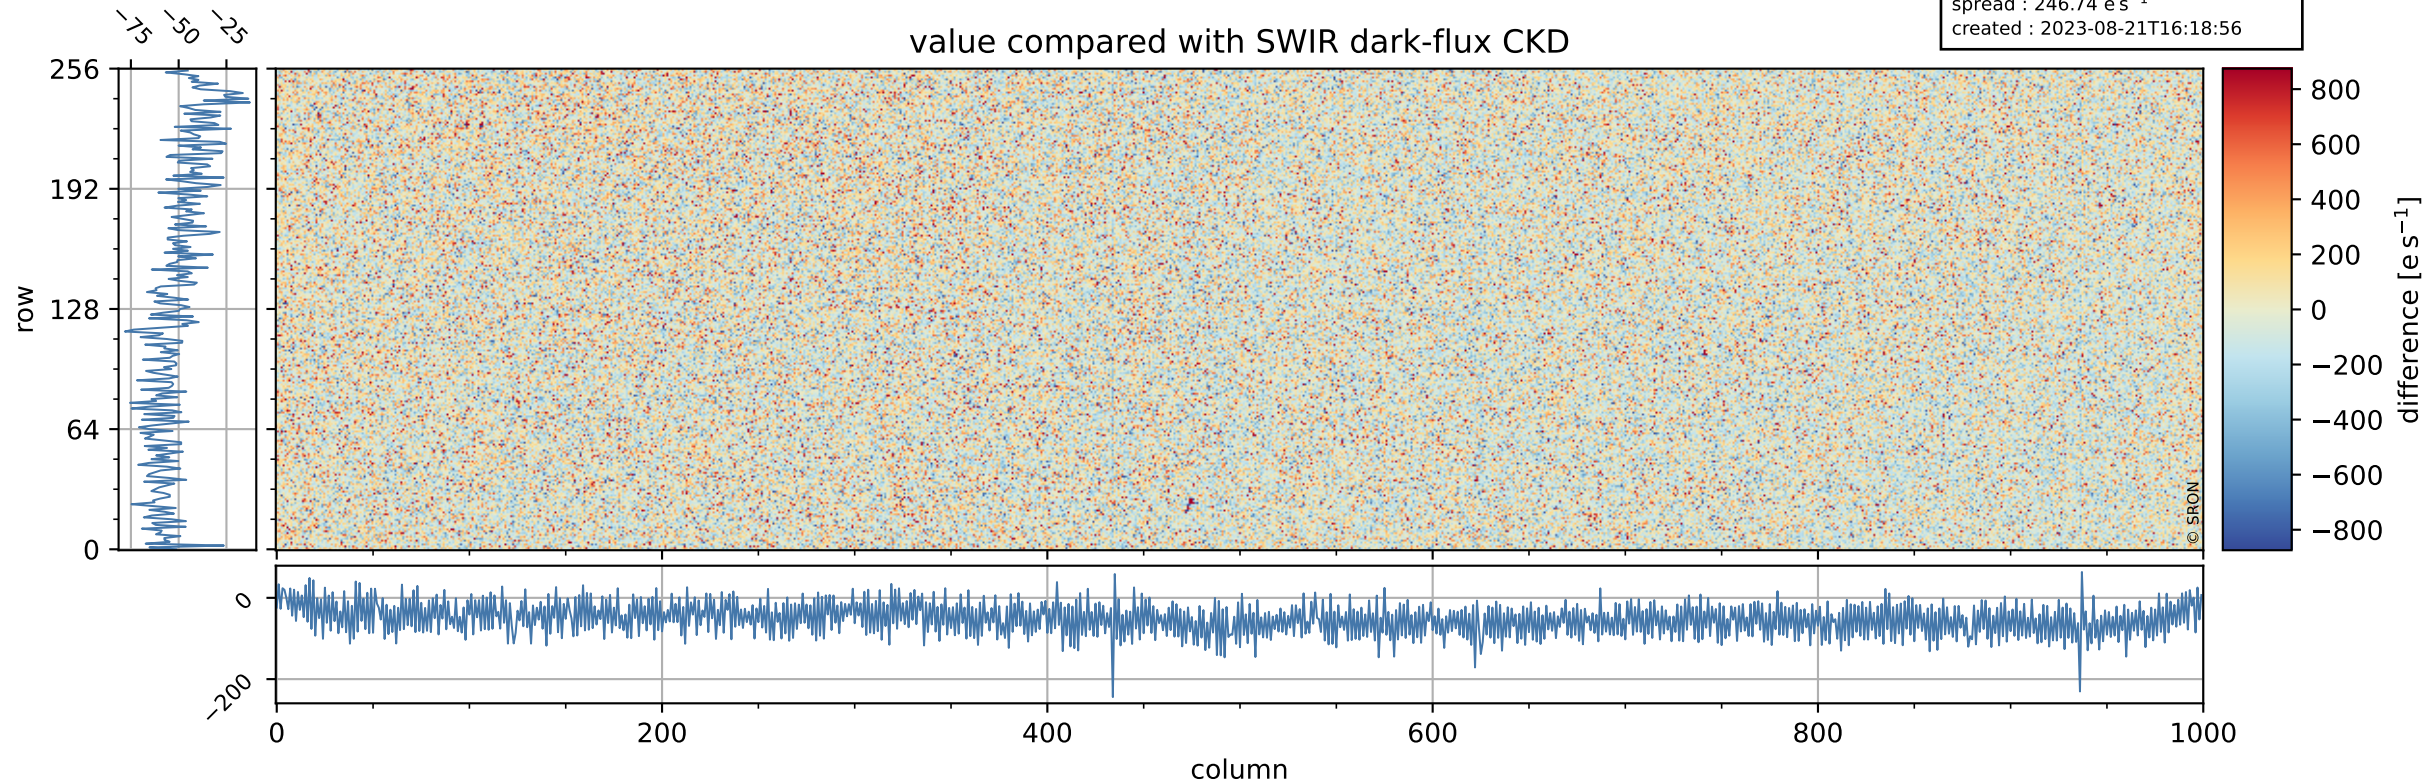

Tropomi SWIR dark flux (official)

orbits : 19 in [22777, 22822]
coverage : 2022-03-07 / 2022-03-10
median : 3.7639 ke s^{-1}
spread : 0.56005 ke s^{-1}
created : 2023-08-21T16:18:55

Tropomi SWIR dark flux (official)

orbits : 19 in [22777, 22822]
coverage : 2022-03-07 / 2022-03-10
median : 12.015 e s^{-1}
spread : 6.1193 e s^{-1}
created : 2023-08-21T16:18:55

Tropomi SWIR dark flux (official)

value compared with SWIR dark-flux CKD

orbits : 19 in [22777, 22822]
coverage : 2022-03-07 / 2022-03-10
median : -48.205 e s^{-1}
spread : 246.74 e s^{-1}
created : 2023-08-21T16:18:56

Tropomi SWIR dark flux (official) ground-tracks of Sentinel-5P

orbits : 19 in [22777, 22822]
coverage : 2022-03-07 / 2022-03-10
created : 2023-08-21T16:18:56

Tropomi SWIR dark flux (official)

orbits : [2827, 22822]
coverage : 2018-04-30 / 2022-03-10
created : 2023-08-21T16:18:57