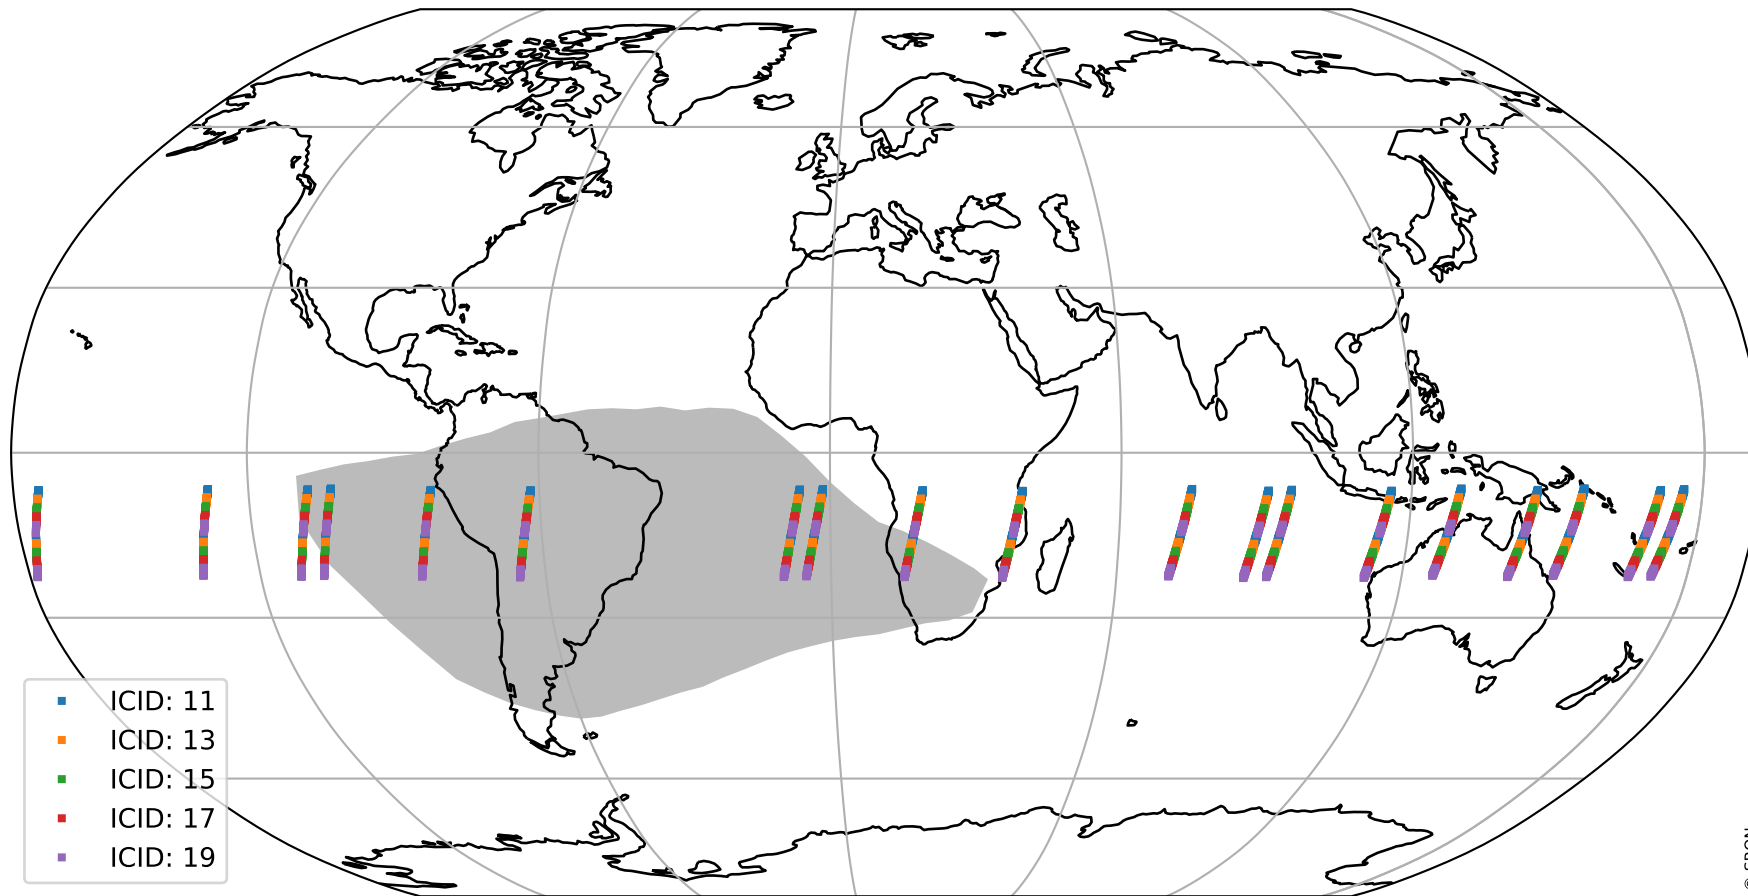

# Tropomi SWIR dark flux (official)

orbits : 19 in [24517, 24562]  
coverage : 2022-07-07 / 2022-07-10  
median : 3.7653  $\text{ke s}^{-1}$   
spread : 0.56074  $\text{ke s}^{-1}$   
created : 2023-08-21T16:23:22

# Tropomi SWIR dark flux (official)

orbits : 19 in [24517, 24562]  
coverage : 2022-07-07 / 2022-07-10  
median : -47.078 e s<sup>-1</sup>  
spread : 247.57 e s<sup>-1</sup>  
created : 2023-08-21T16:23:23

value compared with SWIR dark-flux CKD

# Tropomi SWIR dark flux (official) ground-tracks of Sentinel-5P

orbits : 19 in [24517, 24562]  
coverage : 2022-07-07 / 2022-07-10  
created : 2023-08-21T16:23:23