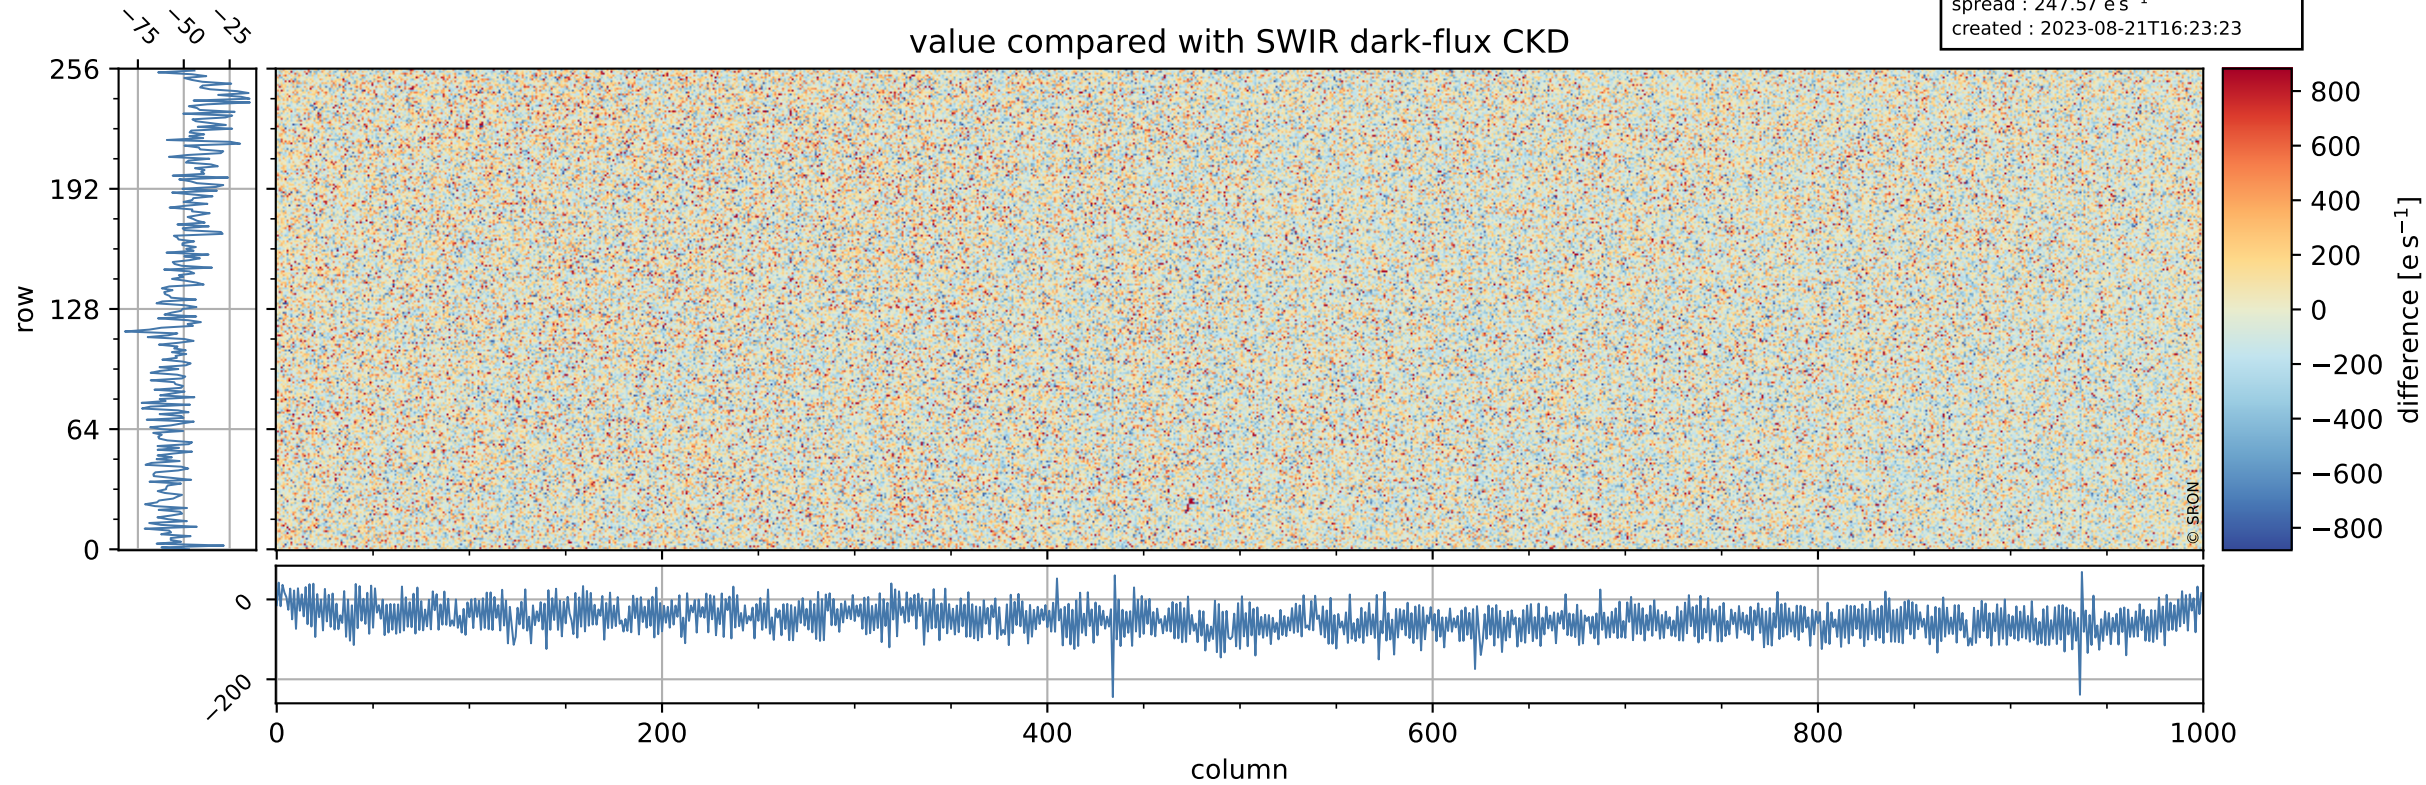

# Tropomi SWIR dark flux (official)

orbits : 19 in [24517, 24562]  
coverage : 2022-07-07 / 2022-07-10  
median : 3.7653  $\text{ke s}^{-1}$   
spread : 0.56074  $\text{ke s}^{-1}$   
created : 2023-08-21T16:23:22

# Tropomi SWIR dark flux (official)

orbits : 19 in [24517, 24562]  
coverage : 2022-07-07 / 2022-07-10  
median : -47.078 e s<sup>-1</sup>  
spread : 247.57 e s<sup>-1</sup>  
created : 2023-08-21T16:23:23

value compared with SWIR dark-flux CKD

# Tropomi SWIR dark flux (official) ground-tracks of Sentinel-5P

orbits : 19 in [24517, 24562]  
coverage : 2022-07-07 / 2022-07-10  
created : 2023-08-21T16:23:23