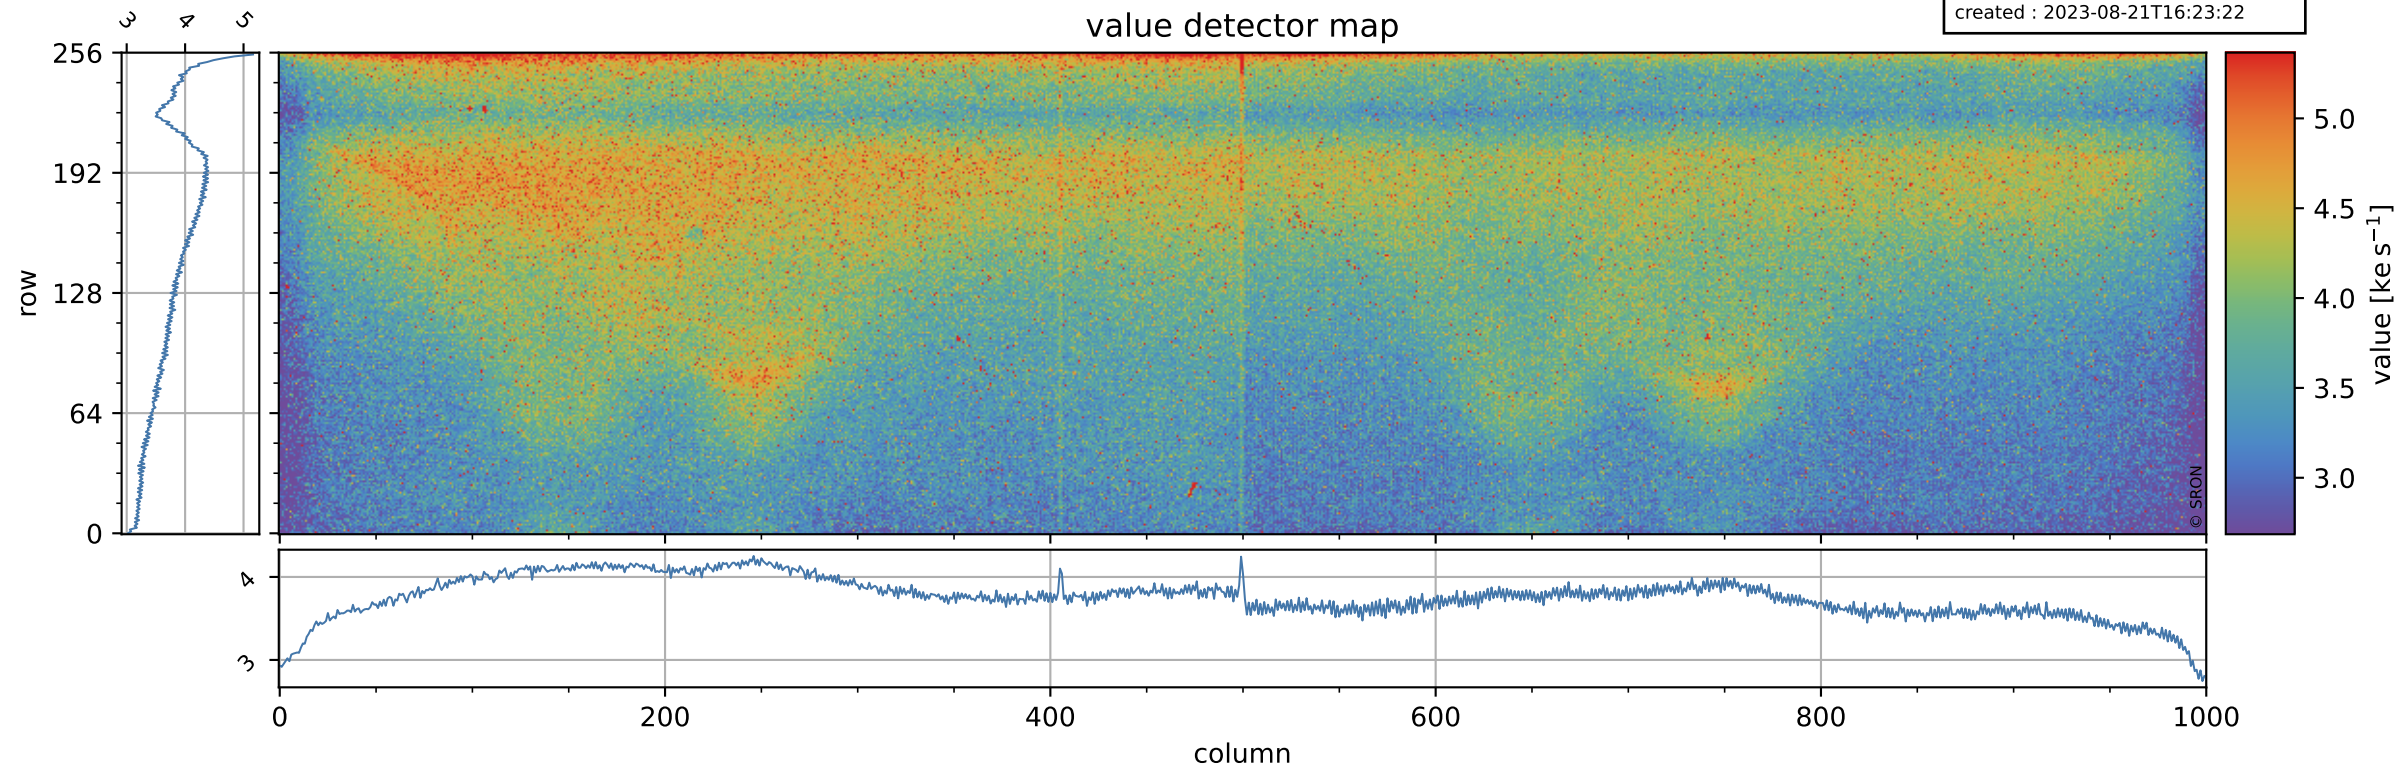

# Tropomi SWIR dark flux (official)

orbits : 19 in [24517, 24562]  
coverage : 2022-07-07 / 2022-07-10  
median : 3.7653  $\text{ke s}^{-1}$   
spread : 0.56074  $\text{ke s}^{-1}$   
created : 2023-08-21T16:23:22

# Tropomi SWIR dark flux (official)

orbits : 19 in [24517, 24562]  
coverage : 2022-07-07 / 2022-07-10  
median : -47.078 e s<sup>-1</sup>  
spread : 247.57 e s<sup>-1</sup>  
created : 2023-08-21T16:23:23

value compared with SWIR dark-flux CKD

# Tropomi SWIR dark flux (official) ground-tracks of Sentinel-5P

orbits : 19 in [24517, 24562]  
coverage : 2022-07-07 / 2022-07-10  
created : 2023-08-21T16:23:23