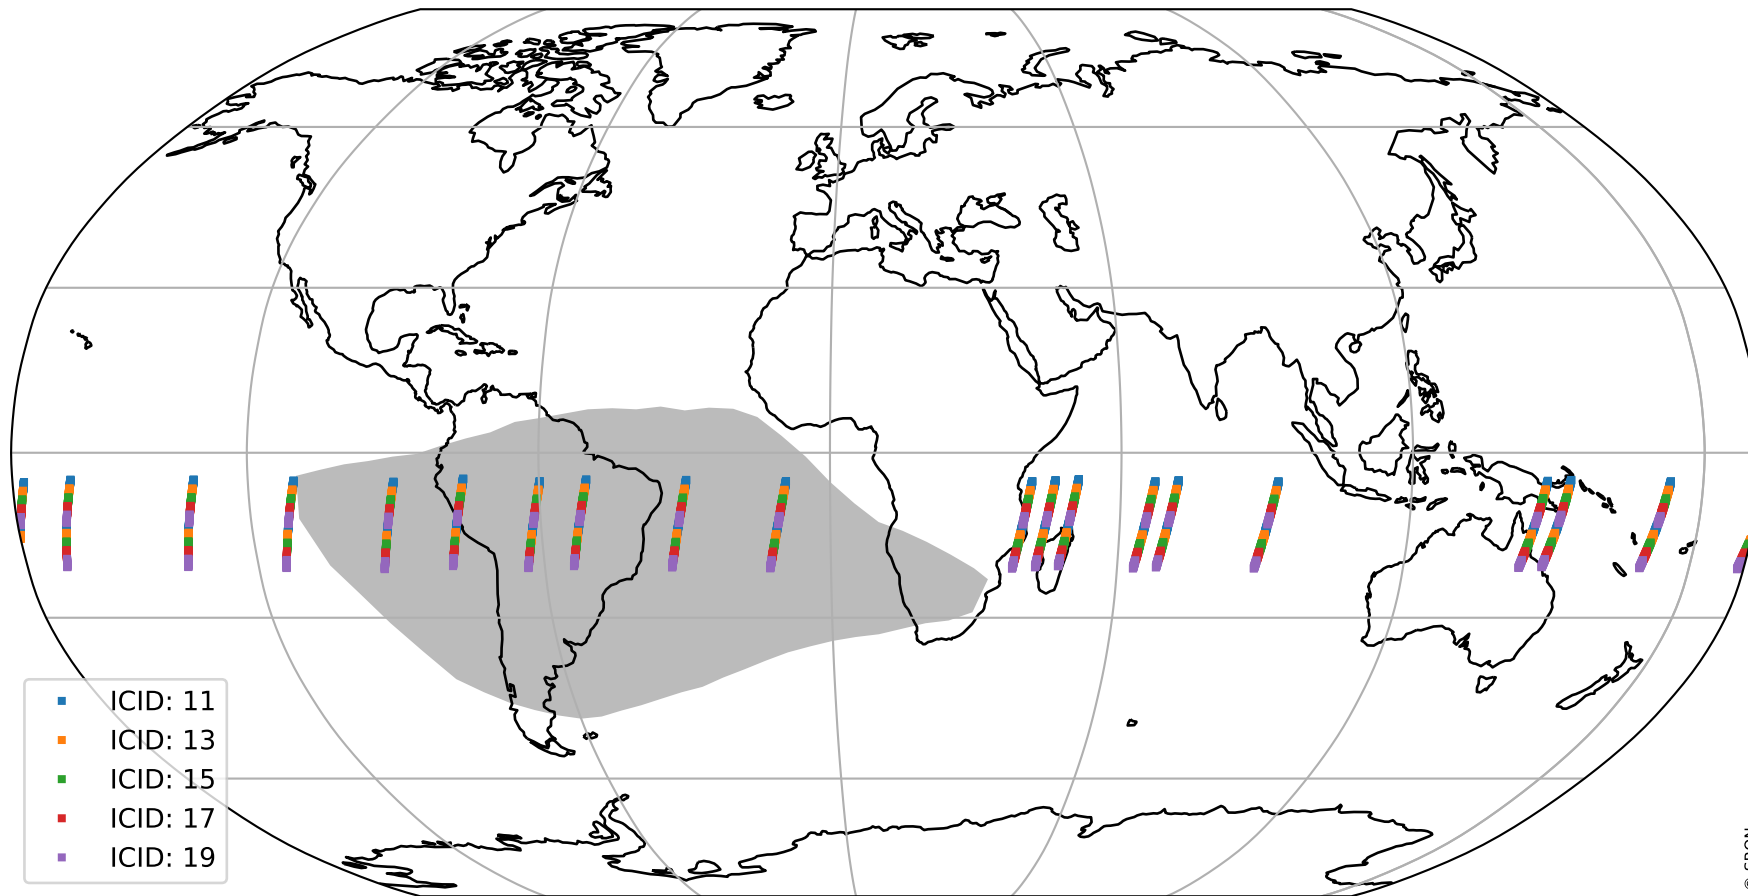

Tropomi SWIR dark flux (official)

orbits : 19 in [24667, 24712]
coverage : 2022-07-18 / 2022-07-21
median : 3.7639 ke s^{-1}
spread : 0.56077 ke s^{-1}
created : 2023-08-21T16:23:46

Tropomi SWIR dark flux (official)

orbits : 19 in [24667, 24712]
coverage : 2022-07-18 / 2022-07-21
median : 12.774 e s^{-1}
spread : 6.3771 e s^{-1}
created : 2023-08-21T16:23:46

Tropomi SWIR dark flux (official)

orbits : 19 in [24667, 24712]
coverage : 2022-07-18 / 2022-07-21
median : -48.46 e s^{-1}
spread : 247.7 e s^{-1}
created : 2023-08-21T16:23:46

value compared with SWIR dark-flux CKD

Tropomi SWIR dark flux (official) ground-tracks of Sentinel-5P

orbits : 19 in [24667, 24712]
coverage : 2022-07-18 / 2022-07-21
created : 2023-08-21T16:23:47

Tropomi SWIR dark flux (official)

orbits : [2827, 24712]
coverage : 2018-04-30 / 2022-07-21
created : 2023-08-21T16:23:47

trend of detector median & temperatures