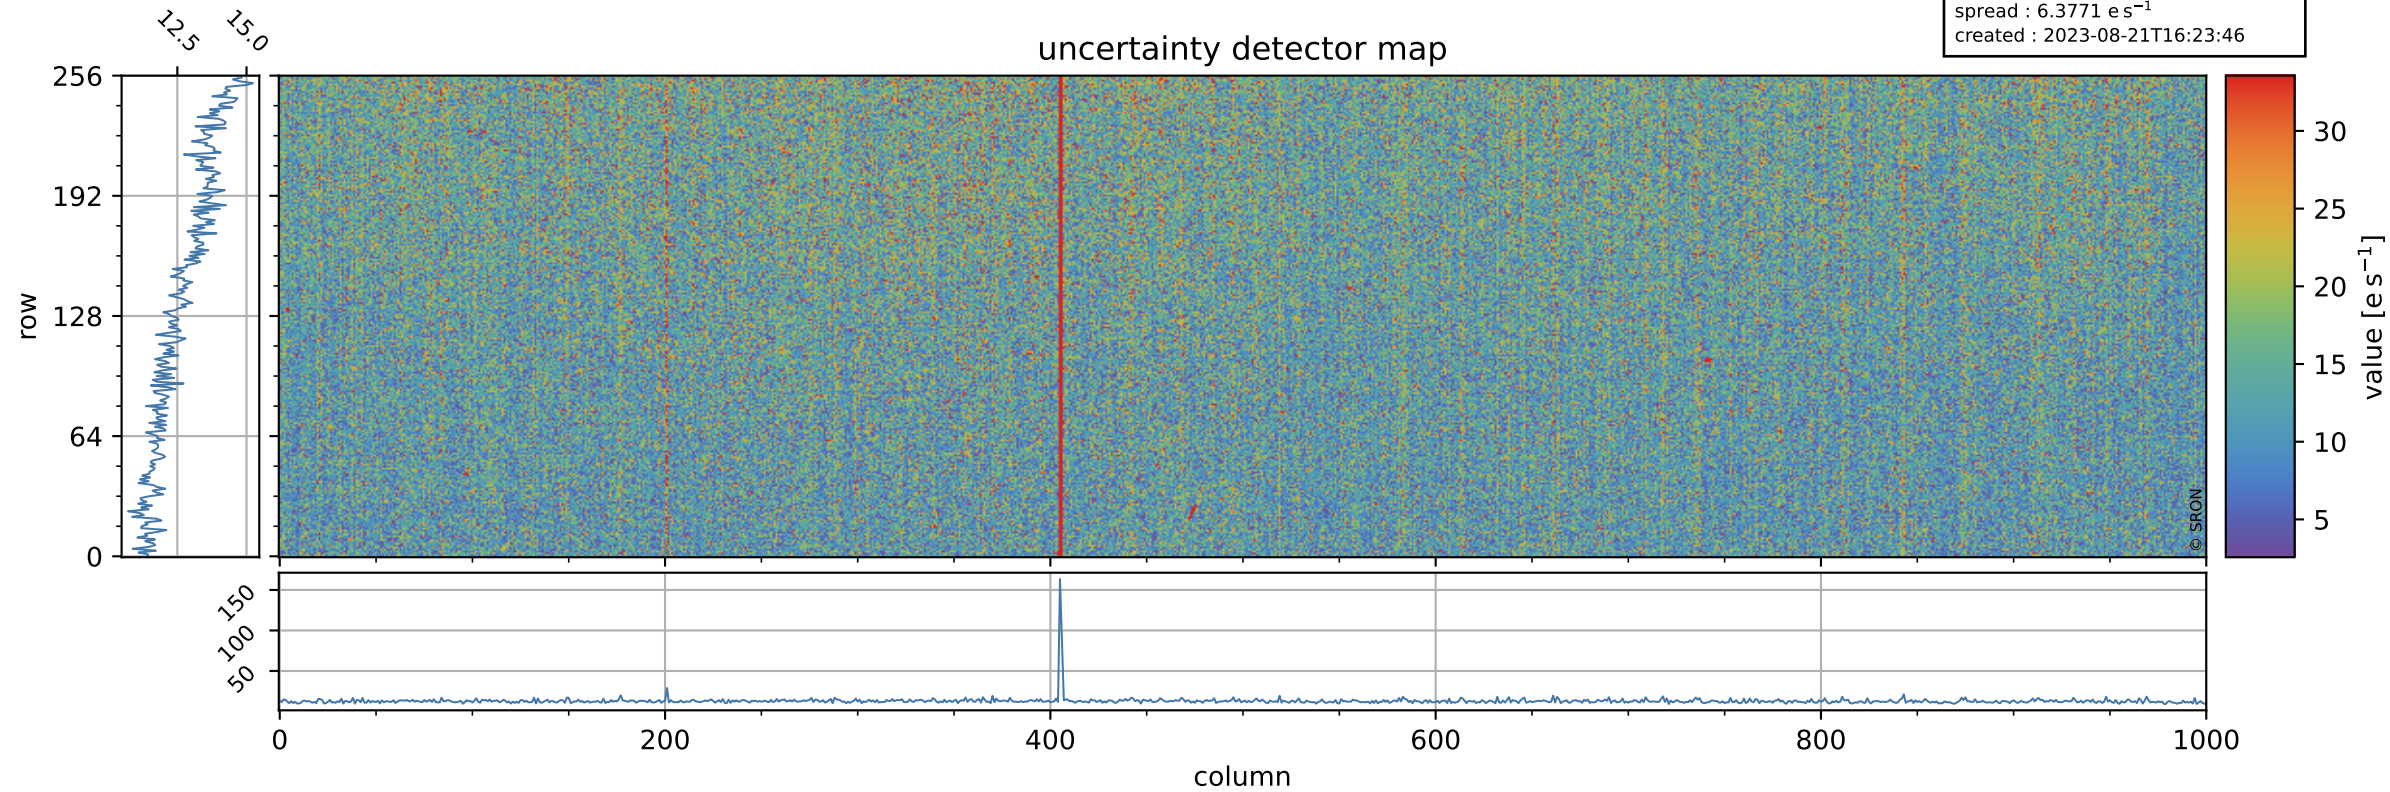

Tropomi SWIR dark flux (official)

orbits : 19 in [24667, 24712]
coverage : 2022-07-18 / 2022-07-21
median : 3.7639 ke s^{-1}
spread : 0.56077 ke s^{-1}
created : 2023-08-21T16:23:46

Tropomi SWIR dark flux (official)

orbits : 19 in [24667, 24712]
coverage : 2022-07-18 / 2022-07-21
median : 12.774 e s^{-1}
spread : 6.3771 e s^{-1}
created : 2023-08-21T16:23:46

Tropomi SWIR dark flux (official)

orbits : 19 in [24667, 24712]
coverage : 2022-07-18 / 2022-07-21
median : -48.46 e s^{-1}
spread : 247.7 e s^{-1}
created : 2023-08-21T16:23:46

value compared with SWIR dark-flux CKD

Tropomi SWIR dark flux (official) ground-tracks of Sentinel-5P

orbits : 19 in [24667, 24712]
coverage : 2022-07-18 / 2022-07-21
created : 2023-08-21T16:23:47

Tropomi SWIR dark flux (official)

orbits : [2827, 24712]
coverage : 2018-04-30 / 2022-07-21
created : 2023-08-21T16:23:47

trend of detector median & temperatures