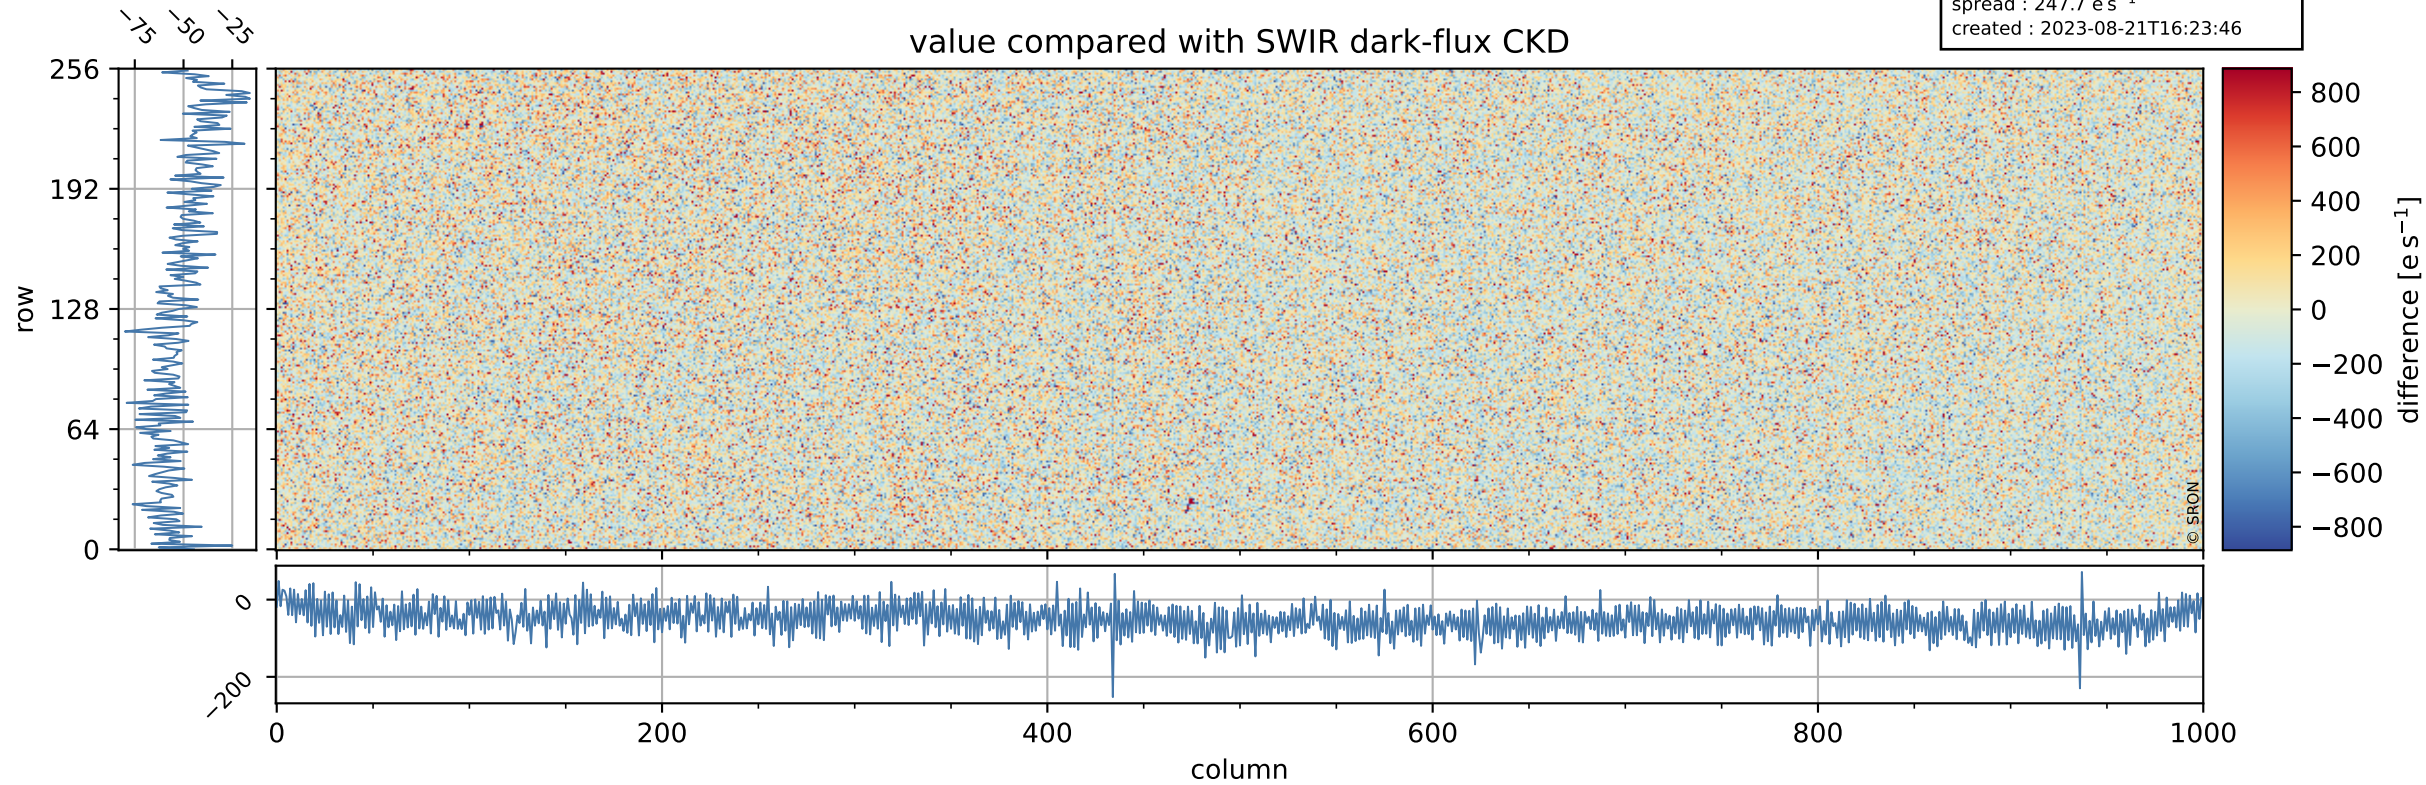

Tropomi SWIR dark flux (official)

orbits : 19 in [24667, 24712]
coverage : 2022-07-18 / 2022-07-21
median : 3.7639 ke s^{-1}
spread : 0.56077 ke s^{-1}
created : 2023-08-21T16:23:46

Tropomi SWIR dark flux (official)

orbits : 19 in [24667, 24712]
coverage : 2022-07-18 / 2022-07-21
median : 12.774 e s^{-1}
spread : 6.3771 e s^{-1}
created : 2023-08-21T16:23:46

Tropomi SWIR dark flux (official)

orbits : 19 in [24667, 24712]
coverage : 2022-07-18 / 2022-07-21
median : -48.46 e s^{-1}
spread : 247.7 e s^{-1}
created : 2023-08-21T16:23:46

value compared with SWIR dark-flux CKD

Tropomi SWIR dark flux (official) ground-tracks of Sentinel-5P

orbits : 19 in [24667, 24712]
coverage : 2022-07-18 / 2022-07-21
created : 2023-08-21T16:23:47

Tropomi SWIR dark flux (official)

orbits : [2827, 24712]
coverage : 2018-04-30 / 2022-07-21
created : 2023-08-21T16:23:47

trend of detector median & temperatures