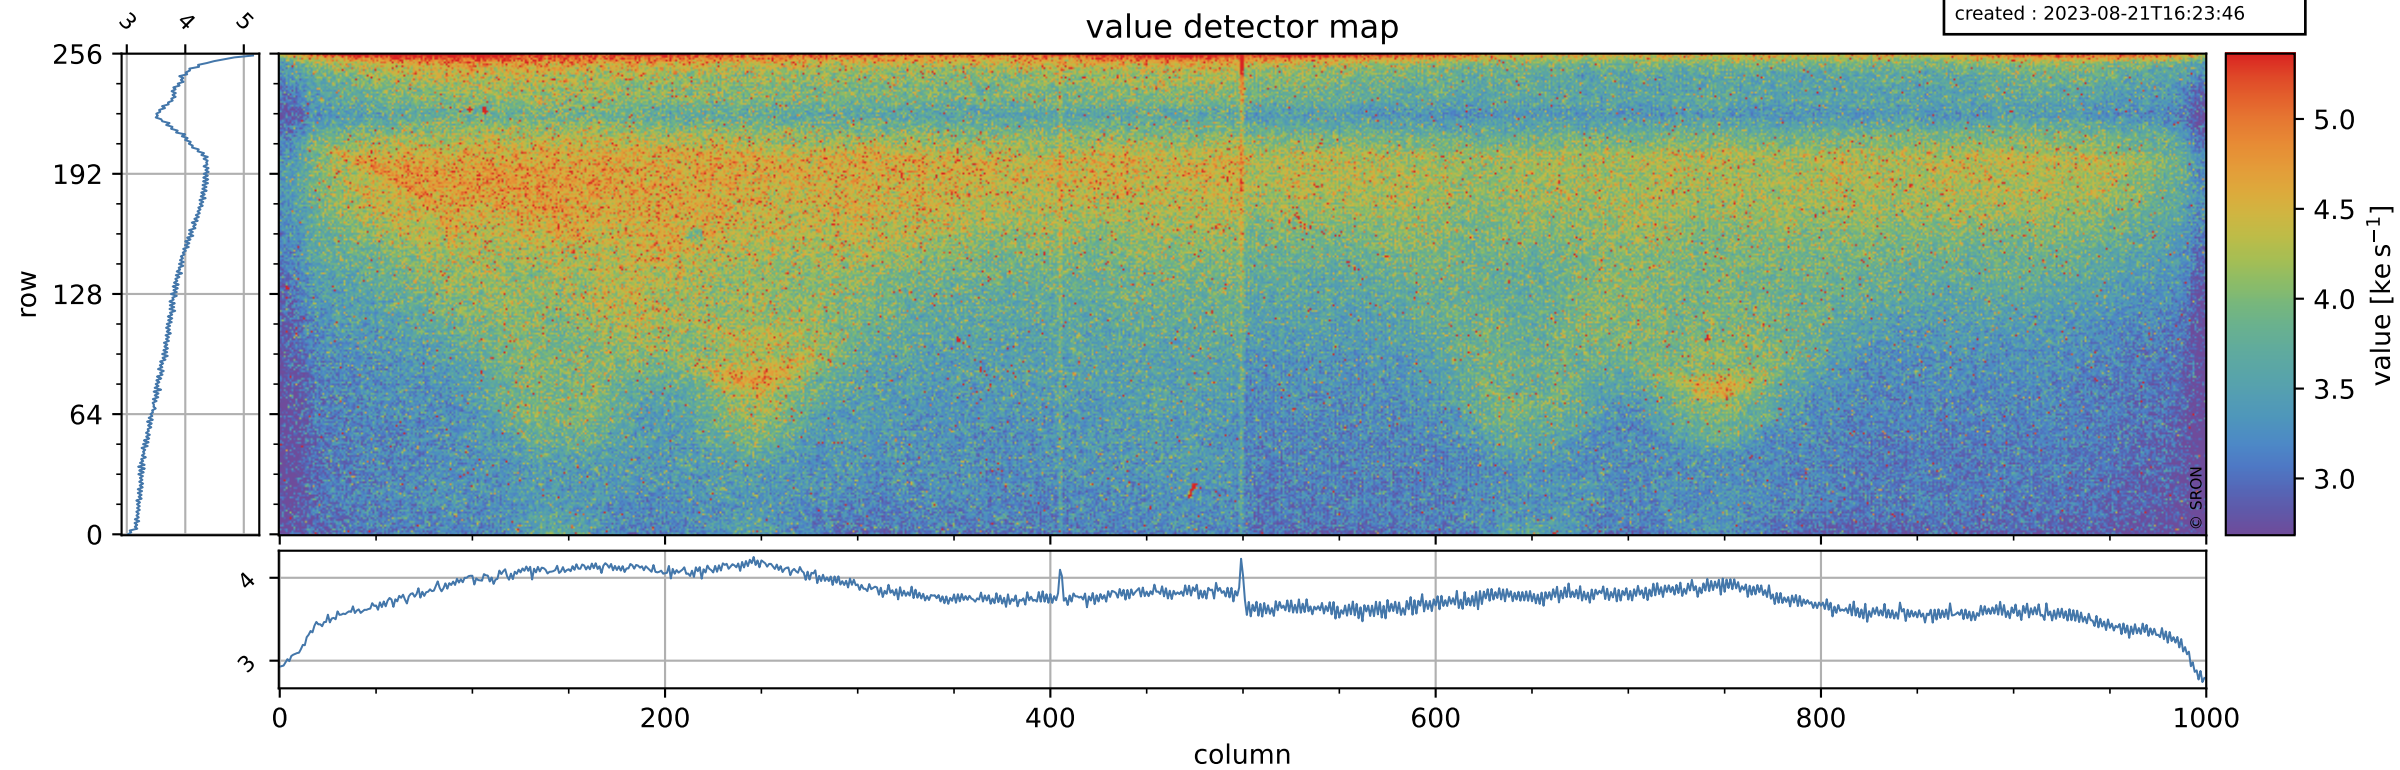

Tropomi SWIR dark flux (official)

orbits : 19 in [24667, 24712]
coverage : 2022-07-18 / 2022-07-21
median : 3.7639 ke s^{-1}
spread : 0.56077 ke s^{-1}
created : 2023-08-21T16:23:46

Tropomi SWIR dark flux (official)

orbits : 19 in [24667, 24712]
coverage : 2022-07-18 / 2022-07-21
median : 12.774 e s^{-1}
spread : 6.3771 e s^{-1}
created : 2023-08-21T16:23:46

Tropomi SWIR dark flux (official)

orbits : 19 in [24667, 24712]
coverage : 2022-07-18 / 2022-07-21
median : -48.46 e s^{-1}
spread : 247.7 e s^{-1}
created : 2023-08-21T16:23:46

value compared with SWIR dark-flux CKD

Tropomi SWIR dark flux (official) ground-tracks of Sentinel-5P

orbits : 19 in [24667, 24712]
coverage : 2022-07-18 / 2022-07-21
created : 2023-08-21T16:23:47

Tropomi SWIR dark flux (official)

orbits : [2827, 24712]
coverage : 2018-04-30 / 2022-07-21
created : 2023-08-21T16:23:47

trend of detector median & temperatures