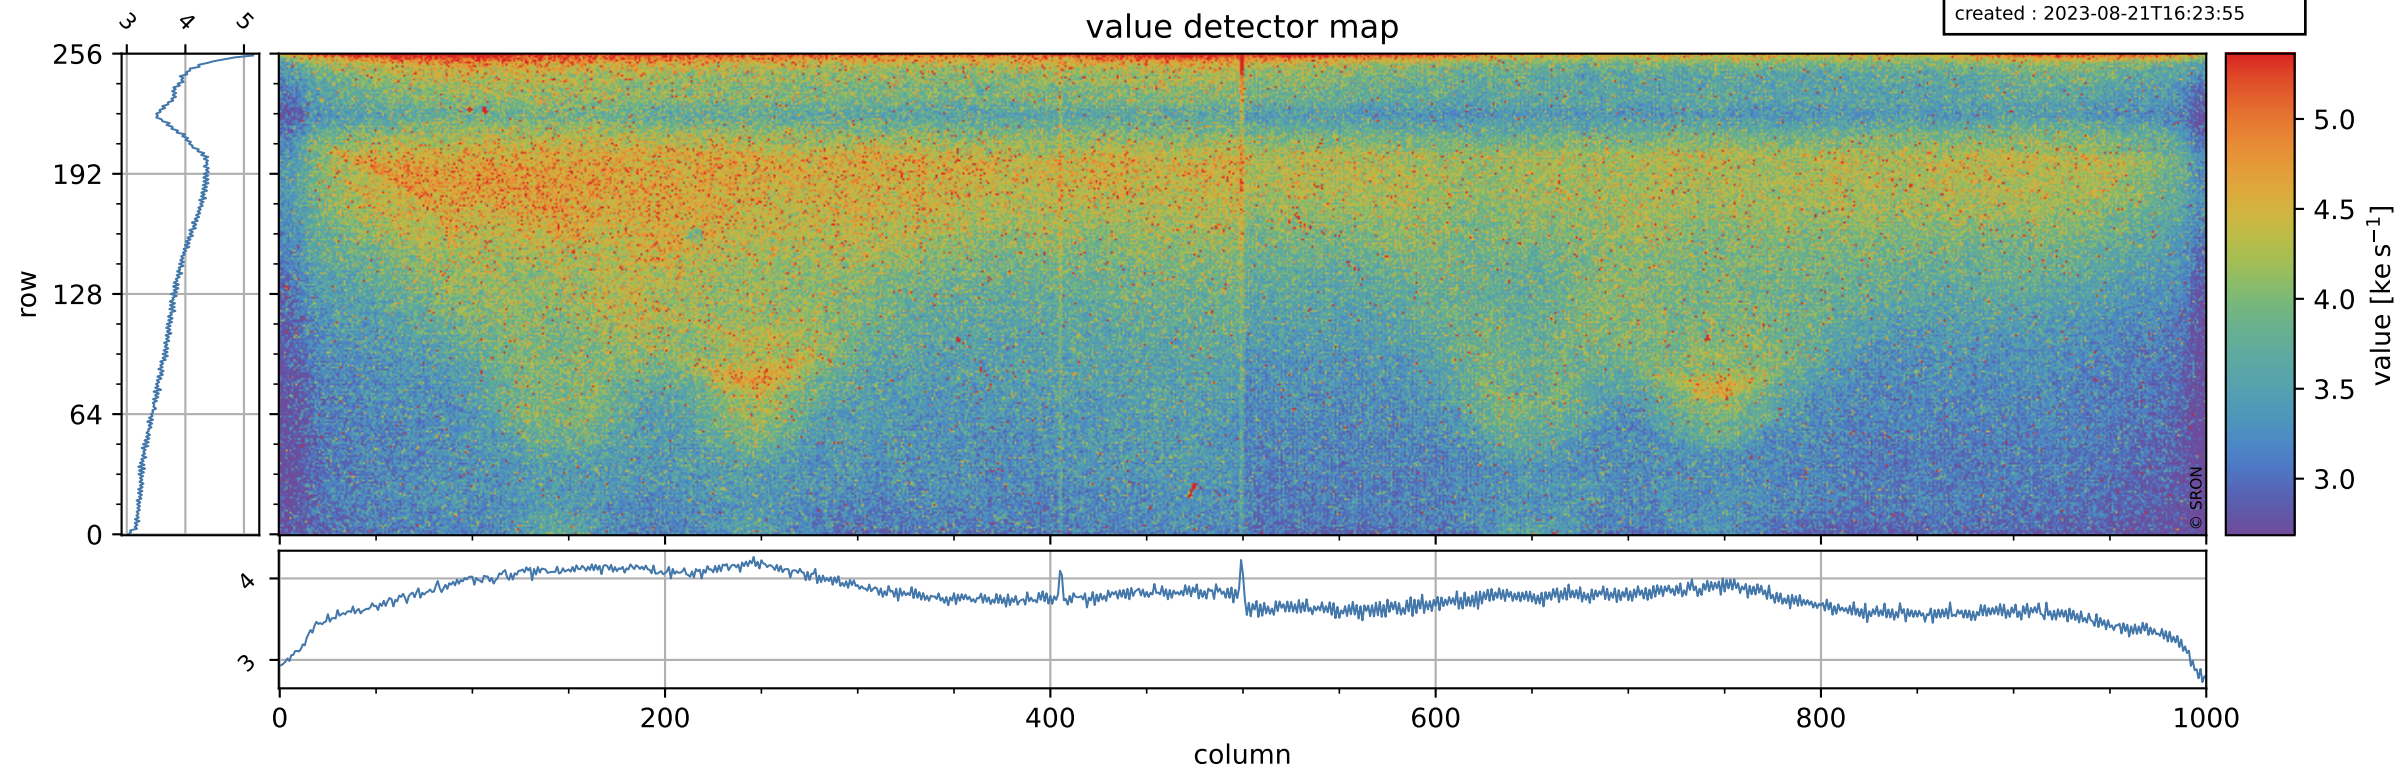

Tropomi SWIR dark flux (official)

orbits : 19 in [24727, 24772]
coverage : 2022-07-22 / 2022-07-25
median : 3.766 ke s⁻¹
spread : 0.56079 ke s⁻¹
created : 2023-08-21T16:23:55

Tropomi SWIR dark flux (official)

orbits : 19 in [24727, 24772]
coverage : 2022-07-22 / 2022-07-25
median : 13.304 e s^{-1}
spread : 6.502 e s^{-1}
created : 2023-08-21T16:23:56

Tropomi SWIR dark flux (official)

orbits : 19 in [24727, 24772]
coverage : 2022-07-22 / 2022-07-25
median : -46.367 e s⁻¹
spread : 247.74 e s⁻¹
created : 2023-08-21T16:23:56

value compared with SWIR dark-flux CKD

Tropomi SWIR dark flux (official) ground-tracks of Sentinel-5P

orbits : 19 in [24727, 24772]
coverage : 2022-07-22 / 2022-07-25
created : 2023-08-21T16:23:56

Tropomi SWIR dark flux (official)

orbits : [2827, 24772]
coverage : 2018-04-30 / 2022-07-25
created : 2023-08-21T16:23:57

trend of detector median & temperatures