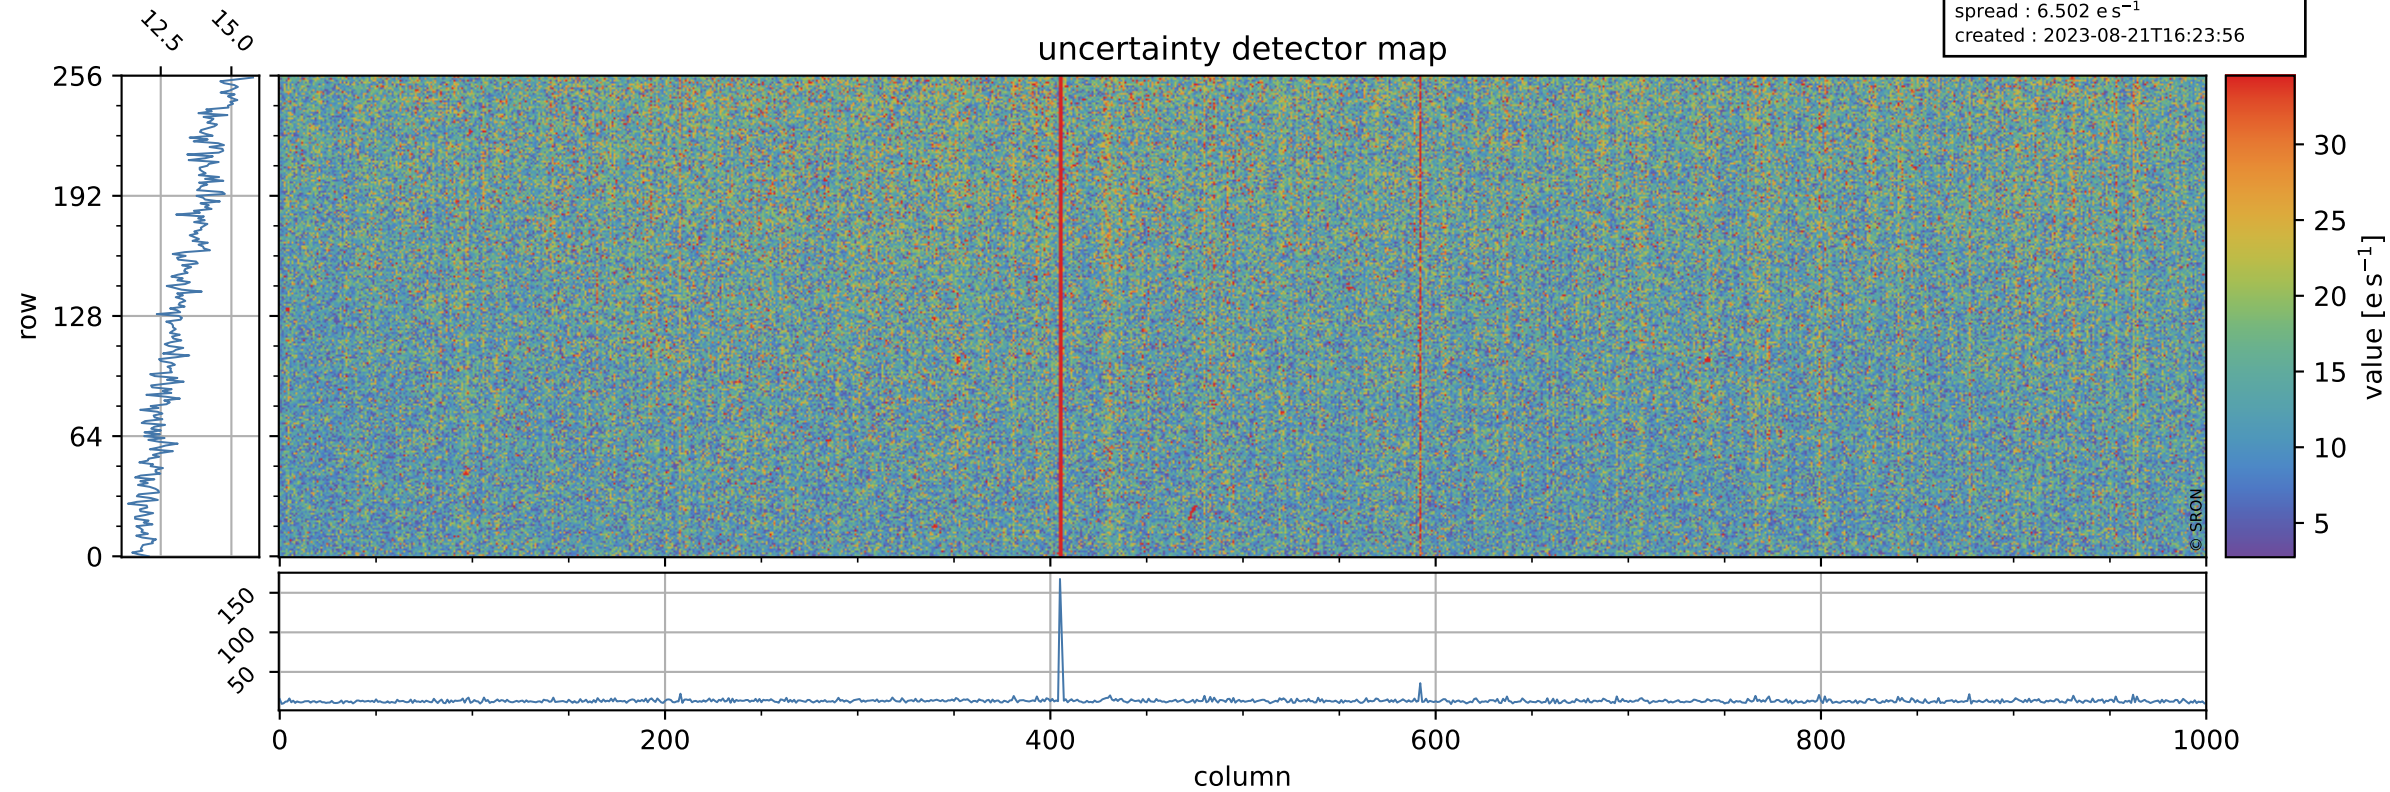

Tropomi SWIR dark flux (official)

orbits : 19 in [24727, 24772]
coverage : 2022-07-22 / 2022-07-25
median : 3.766 ke s⁻¹
spread : 0.56079 ke s⁻¹
created : 2023-08-21T16:23:55

Tropomi SWIR dark flux (official)

orbits : 19 in [24727, 24772]
coverage : 2022-07-22 / 2022-07-25
median : 13.304 e s^{-1}
spread : 6.502 e s^{-1}
created : 2023-08-21T16:23:56

Tropomi SWIR dark flux (official)

orbits : 19 in [24727, 24772]
coverage : 2022-07-22 / 2022-07-25
median : -46.367 e s⁻¹
spread : 247.74 e s⁻¹
created : 2023-08-21T16:23:56

value compared with SWIR dark-flux CKD

Tropomi SWIR dark flux (official) ground-tracks of Sentinel-5P

orbits : 19 in [24727, 24772]
coverage : 2022-07-22 / 2022-07-25
created : 2023-08-21T16:23:56

Tropomi SWIR dark flux (official)

orbits : [2827, 24772]
coverage : 2018-04-30 / 2022-07-25
created : 2023-08-21T16:23:57

trend of detector median & temperatures