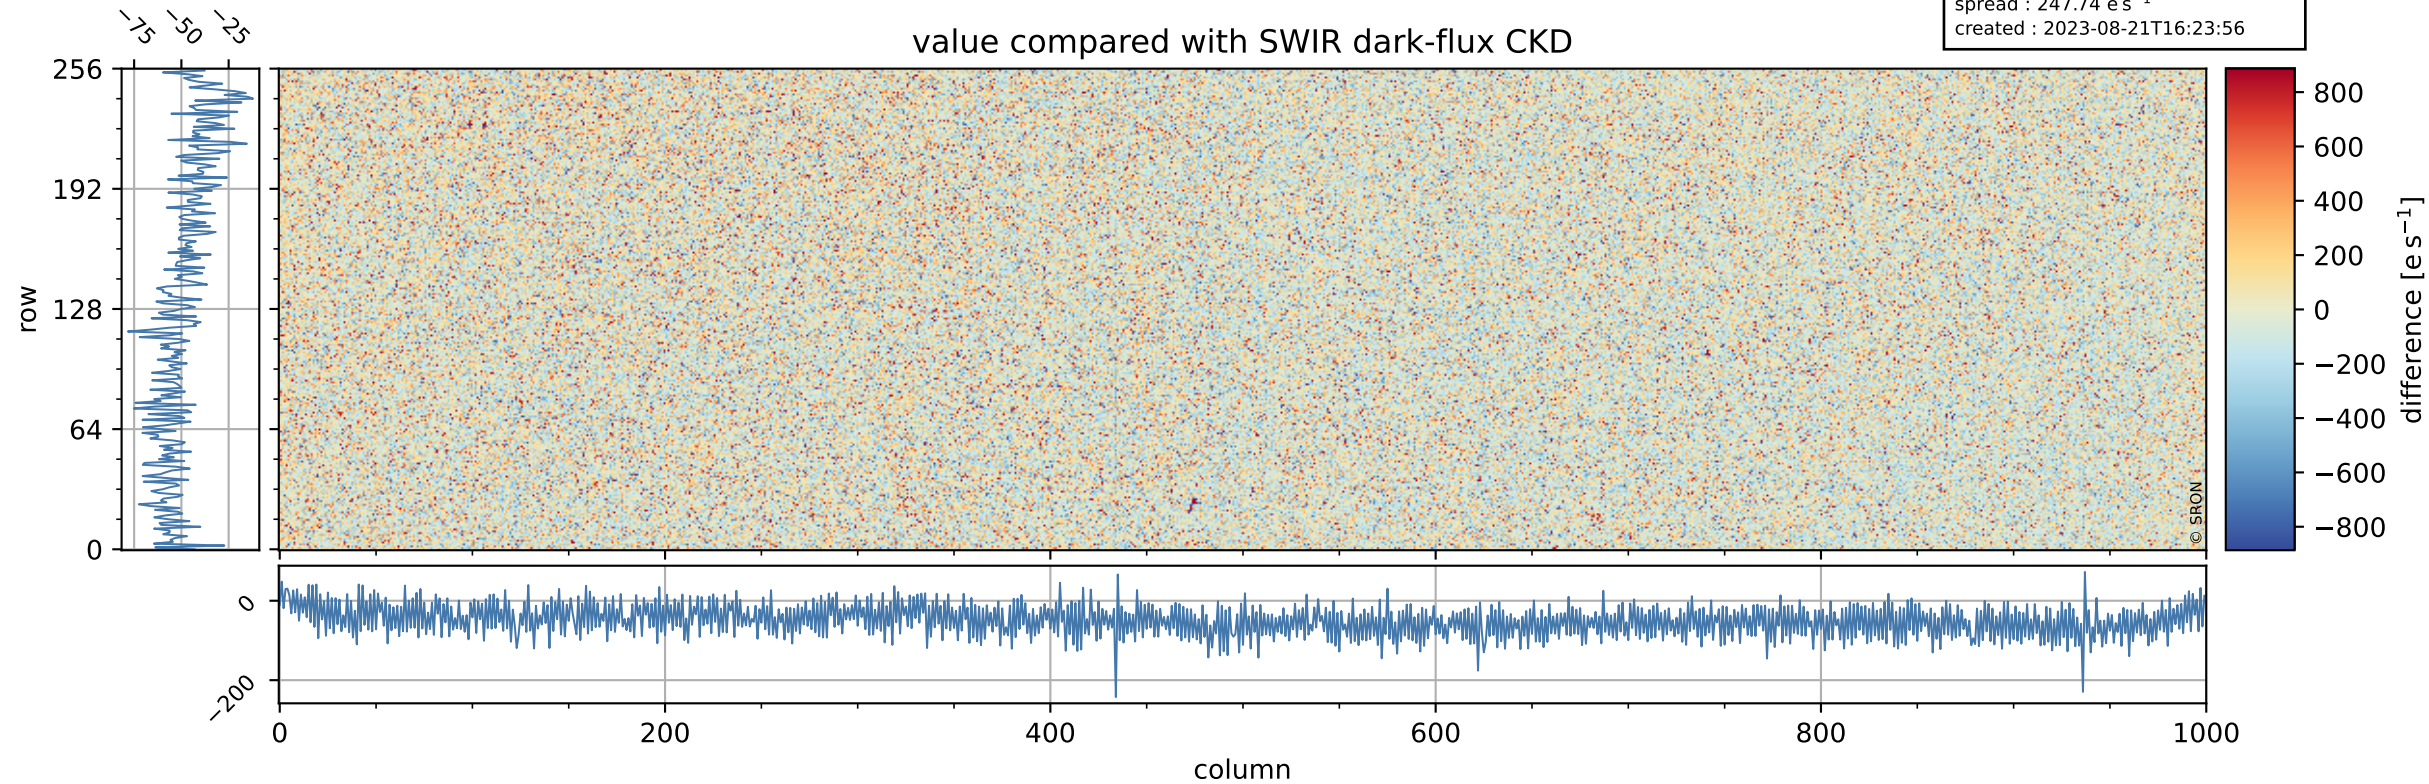

Tropomi SWIR dark flux (official)

orbits : 19 in [24727, 24772]
coverage : 2022-07-22 / 2022-07-25
median : 3.766 ke s⁻¹
spread : 0.56079 ke s⁻¹
created : 2023-08-21T16:23:55

Tropomi SWIR dark flux (official)

orbits : 19 in [24727, 24772]
coverage : 2022-07-22 / 2022-07-25
median : 13.304 e s^{-1}
spread : 6.502 e s^{-1}
created : 2023-08-21T16:23:56

Tropomi SWIR dark flux (official)

orbits : 19 in [24727, 24772]
coverage : 2022-07-22 / 2022-07-25
median : -46.367 e s⁻¹
spread : 247.74 e s⁻¹
created : 2023-08-21T16:23:56

value compared with SWIR dark-flux CKD

Tropomi SWIR dark flux (official) ground-tracks of Sentinel-5P

orbits : 19 in [24727, 24772]
coverage : 2022-07-22 / 2022-07-25
created : 2023-08-21T16:23:56

Tropomi SWIR dark flux (official)

orbits : [2827, 24772]
coverage : 2018-04-30 / 2022-07-25
created : 2023-08-21T16:23:57

trend of detector median & temperatures