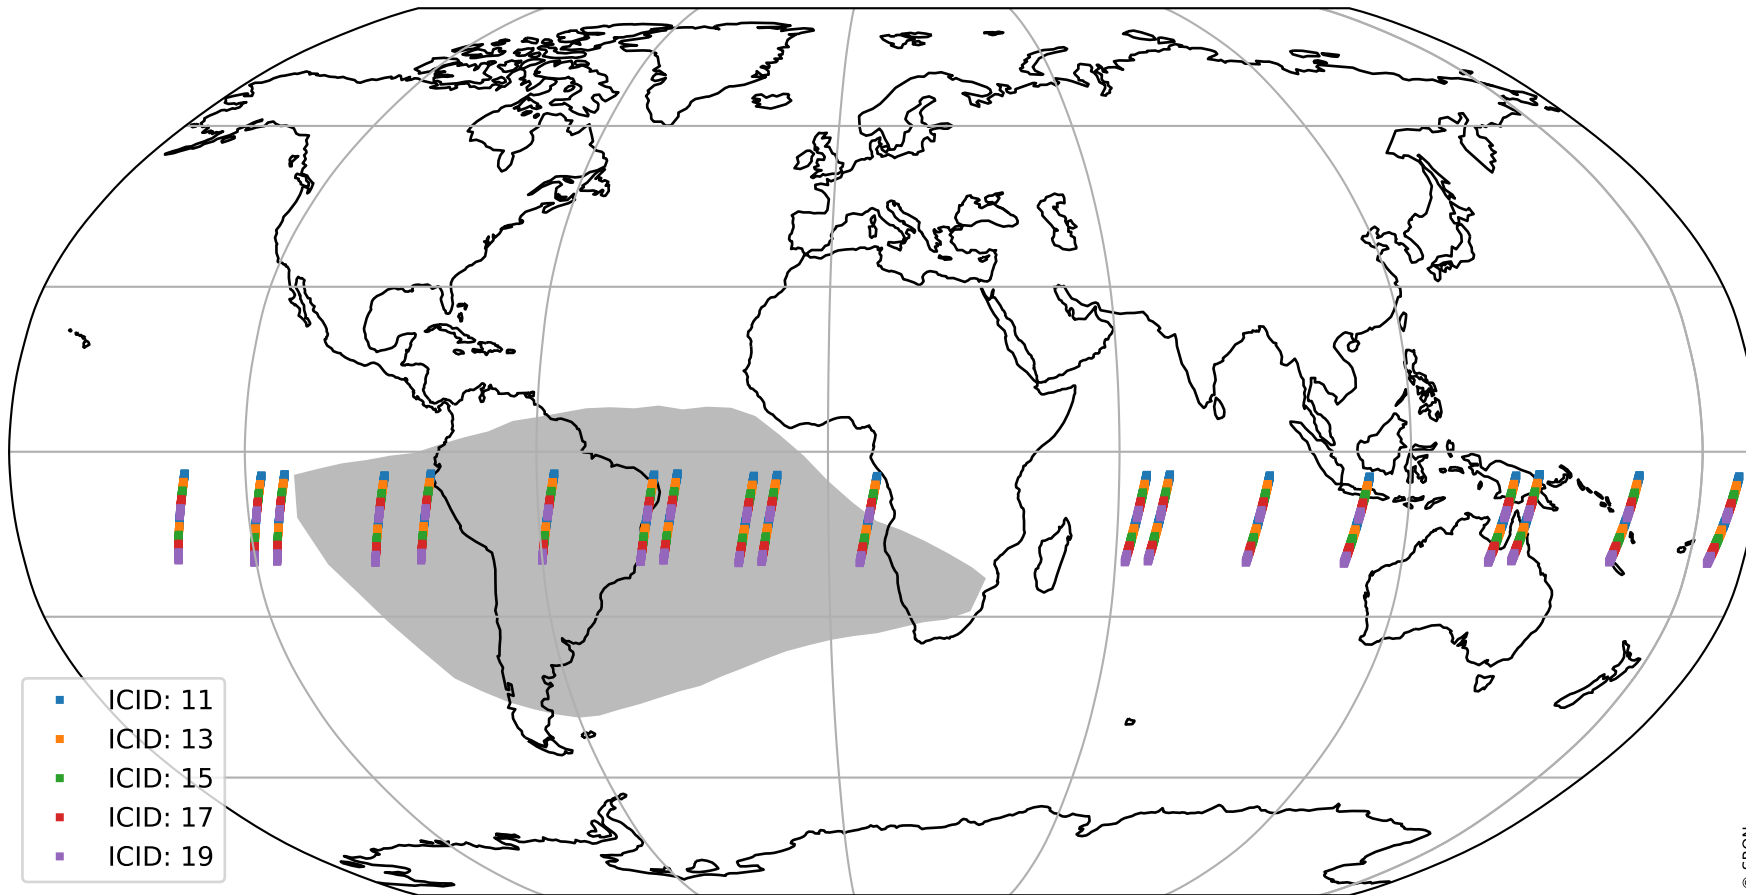

Tropomi SWIR dark flux (official)

orbits : 19 in [24727, 24772]
coverage : 2022-07-22 / 2022-07-25
median : 3.766 ke s⁻¹
spread : 0.56079 ke s⁻¹
created : 2023-08-21T16:23:55

Tropomi SWIR dark flux (official)

orbits : 19 in [24727, 24772]
coverage : 2022-07-22 / 2022-07-25
median : 13.304 e s^{-1}
spread : 6.502 e s^{-1}
created : 2023-08-21T16:23:56

Tropomi SWIR dark flux (official)

orbits : 19 in [24727, 24772]
coverage : 2022-07-22 / 2022-07-25
median : -46.367 e s⁻¹
spread : 247.74 e s⁻¹
created : 2023-08-21T16:23:56

value compared with SWIR dark-flux CKD

Tropomi SWIR dark flux (official) ground-tracks of Sentinel-5P

orbits : 19 in [24727, 24772]
coverage : 2022-07-22 / 2022-07-25
created : 2023-08-21T16:23:56

Tropomi SWIR dark flux (official)

orbits : [2827, 24772]
coverage : 2018-04-30 / 2022-07-25
created : 2023-08-21T16:23:57

trend of detector median & temperatures