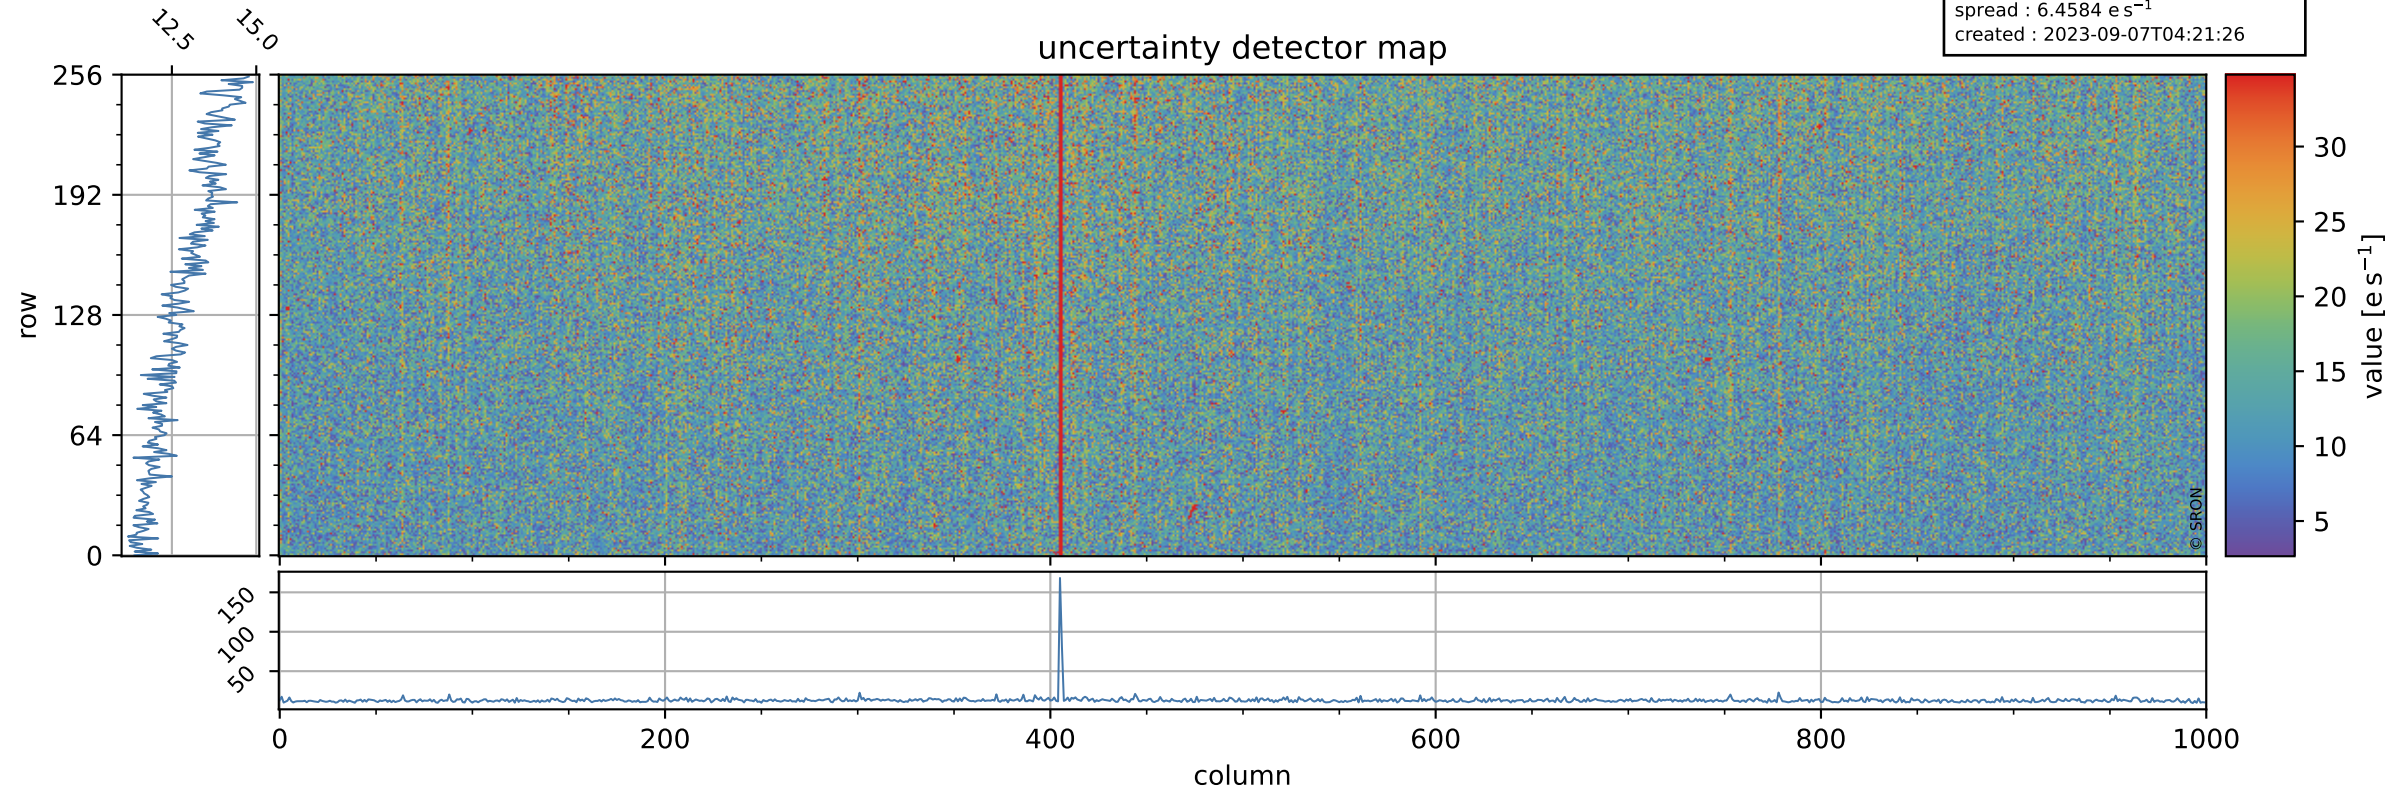

Tropomi SWIR dark flux (official)

orbits : 19 in [30517, 30562]
coverage : 2023-09-03 / 2023-09-06
median : 3.7622 ke s^{-1}
spread : 0.56186 ke s^{-1}
created : 2023-09-07T04:21:25

Tropomi SWIR dark flux (official)

orbits : 19 in [30517, 30562]
coverage : 2023-09-03 / 2023-09-06
median : 12.925 e s^{-1}
spread : 6.4584 e s^{-1}
created : 2023-09-07T04:21:26

Tropomi SWIR dark flux (official)

value compared with SWIR dark-flux CKD

orbits : 19 in [30517, 30562]
coverage : 2023-09-03 / 2023-09-06
median : -51.117 e s^{-1}
spread : 250.2 e s^{-1}
created : 2023-09-07T04:21:26

Tropomi SWIR dark flux (official) ground-tracks of Sentinel-5P

orbits : 19 in [30517, 30562]
coverage : 2023-09-03 / 2023-09-06
created : 2023-09-07T04:21:26

Tropomi SWIR dark flux (official)

orbits : [2827, 30562]
coverage : 2018-04-30 / 2023-09-06
created : 2023-09-07T04:21:27