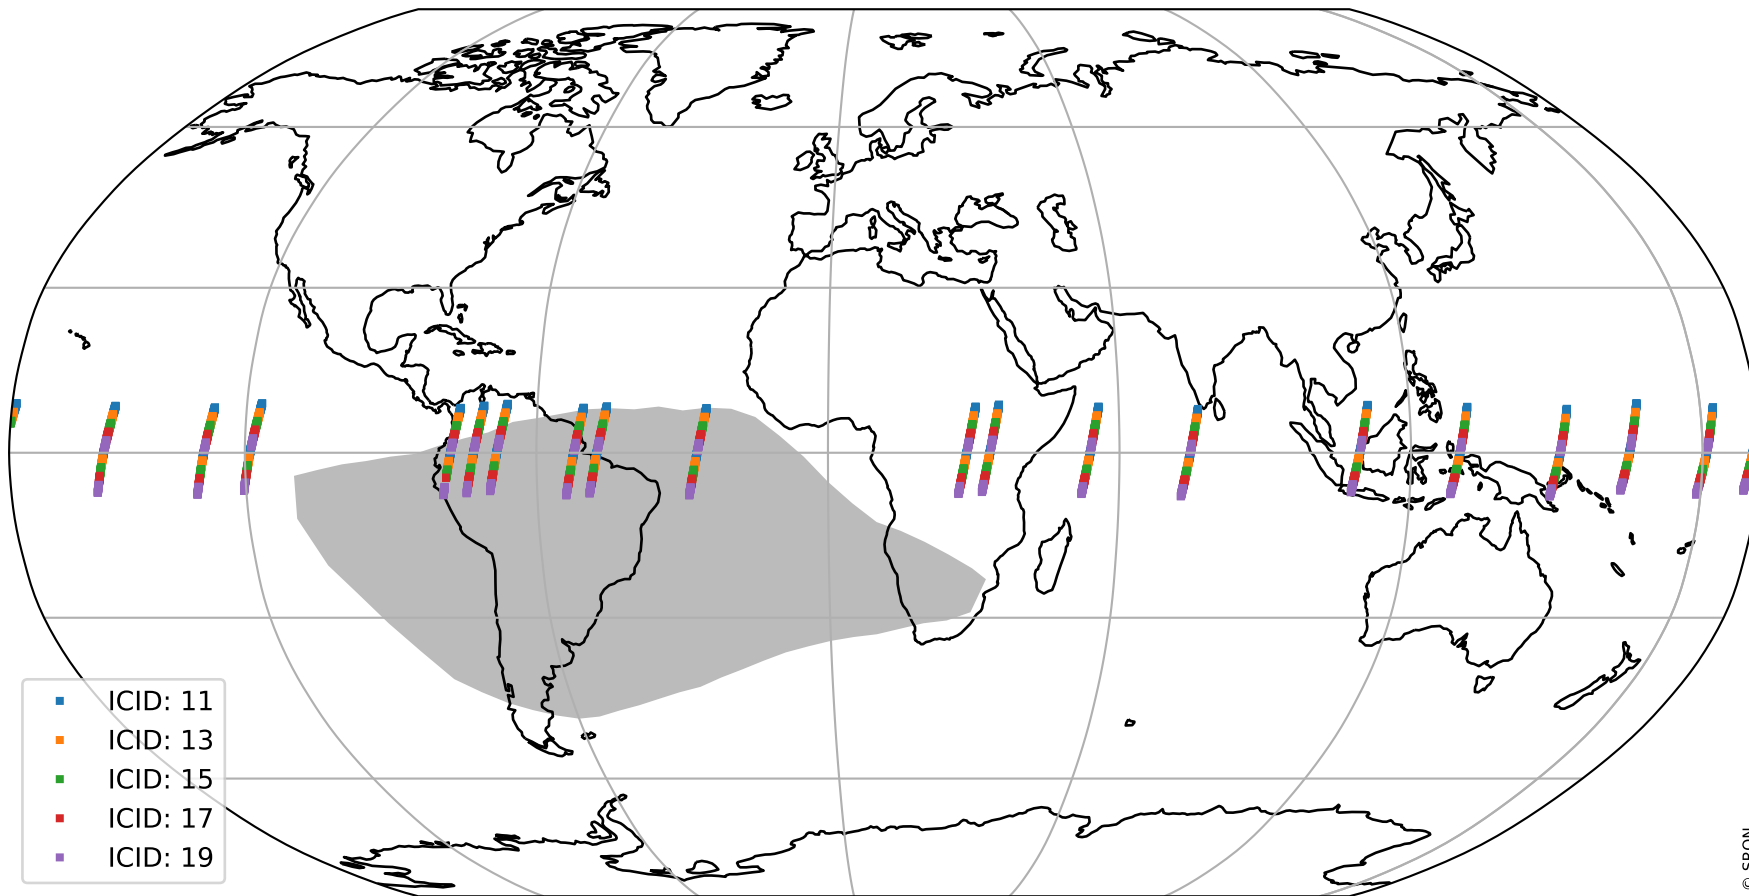

Tropomi SWIR dark flux (official)

orbits : 19 in [30517, 30562]
coverage : 2023-09-03 / 2023-09-06
median : 3.7622 ke s^{-1}
spread : 0.56186 ke s^{-1}
created : 2023-09-07T04:21:25

Tropomi SWIR dark flux (official)

orbits : 19 in [30517, 30562]
coverage : 2023-09-03 / 2023-09-06
median : 12.925 e s^{-1}
spread : 6.4584 e s^{-1}
created : 2023-09-07T04:21:26

Tropomi SWIR dark flux (official)

value compared with SWIR dark-flux CKD

orbits : 19 in [30517, 30562]
coverage : 2023-09-03 / 2023-09-06
median : -51.117 e s^{-1}
spread : 250.2 e s^{-1}
created : 2023-09-07T04:21:26

Tropomi SWIR dark flux (official) ground-tracks of Sentinel-5P

orbits : 19 in [30517, 30562]
coverage : 2023-09-03 / 2023-09-06
created : 2023-09-07T04:21:26

Tropomi SWIR dark flux (official)

orbits : [2827, 30562]
coverage : 2018-04-30 / 2023-09-06
created : 2023-09-07T04:21:27