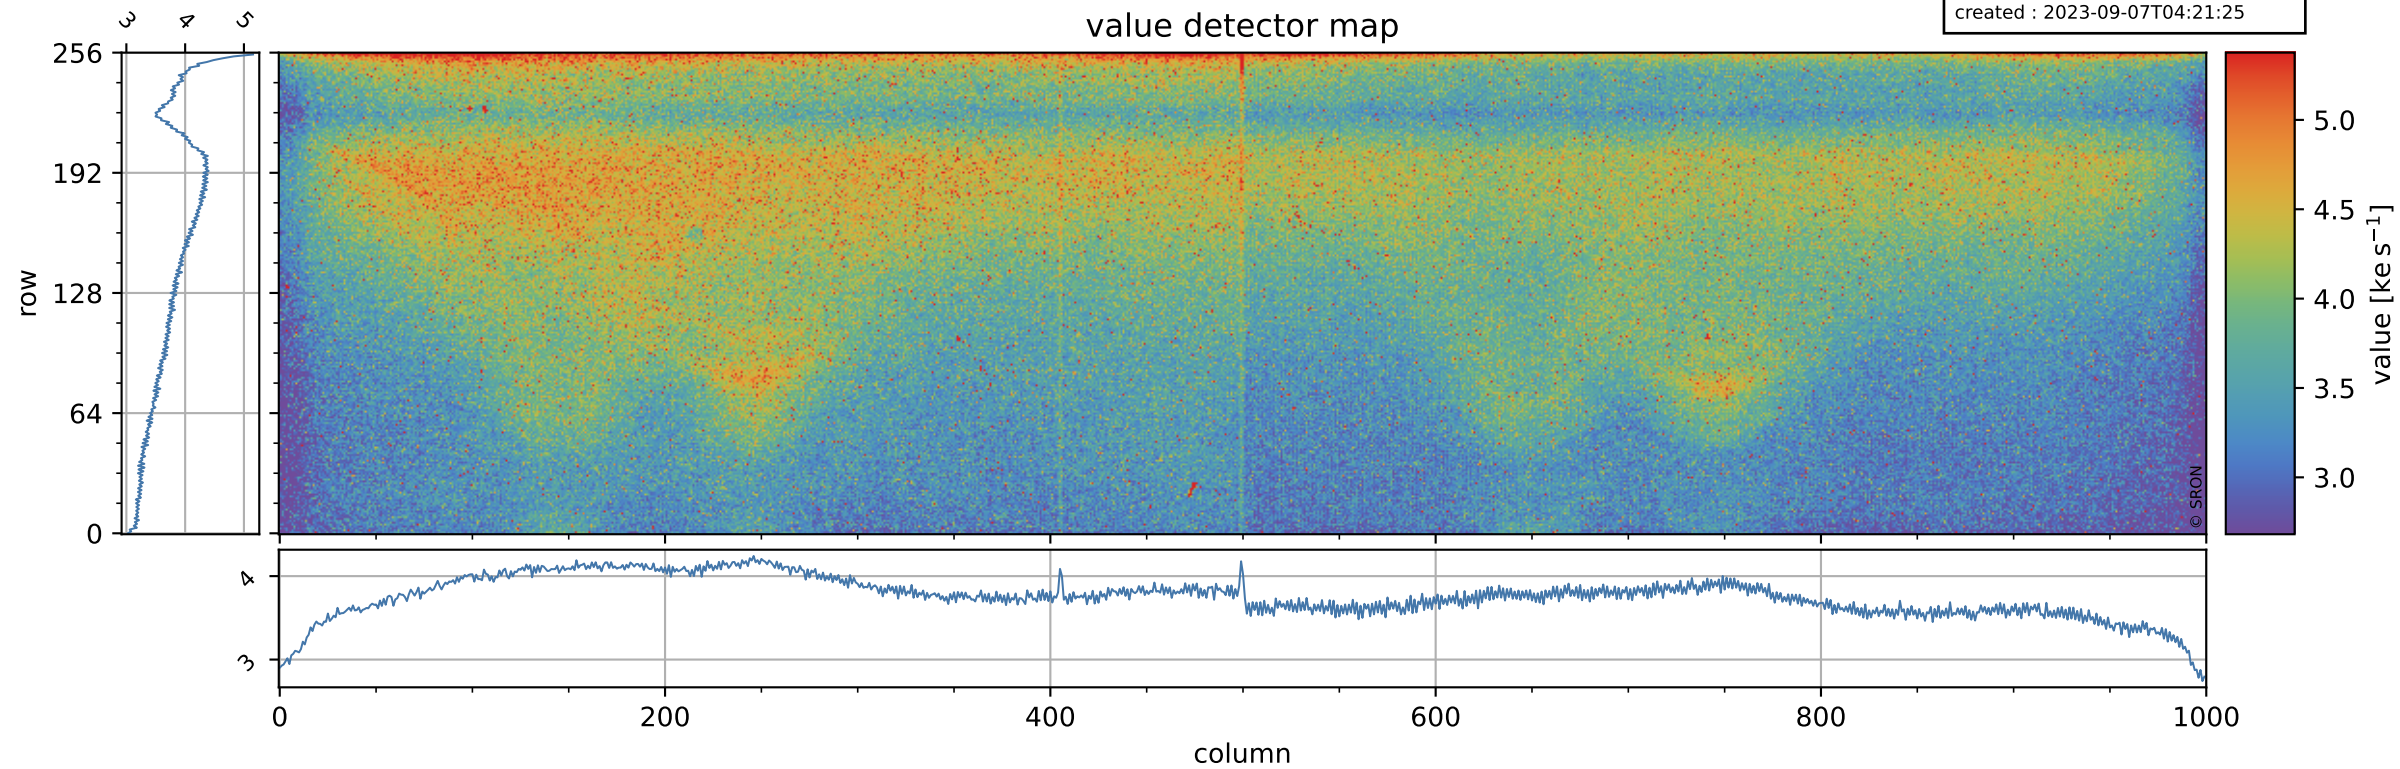

Tropomi SWIR dark flux (official)

orbits : 19 in [30517, 30562]
coverage : 2023-09-03 / 2023-09-06
median : 3.7622 ke s^{-1}
spread : 0.56186 ke s^{-1}
created : 2023-09-07T04:21:25

Tropomi SWIR dark flux (official)

orbits : 19 in [30517, 30562]
coverage : 2023-09-03 / 2023-09-06
median : 12.925 e s^{-1}
spread : 6.4584 e s^{-1}
created : 2023-09-07T04:21:26

Tropomi SWIR dark flux (official)

value compared with SWIR dark-flux CKD

orbits : 19 in [30517, 30562]
coverage : 2023-09-03 / 2023-09-06
median : -51.117 e s^{-1}
spread : 250.2 e s^{-1}
created : 2023-09-07T04:21:26

Tropomi SWIR dark flux (official) ground-tracks of Sentinel-5P

orbits : 19 in [30517, 30562]
coverage : 2023-09-03 / 2023-09-06
created : 2023-09-07T04:21:26

Tropomi SWIR dark flux (official)

orbits : [2827, 30562]
coverage : 2018-04-30 / 2023-09-06
created : 2023-09-07T04:21:27