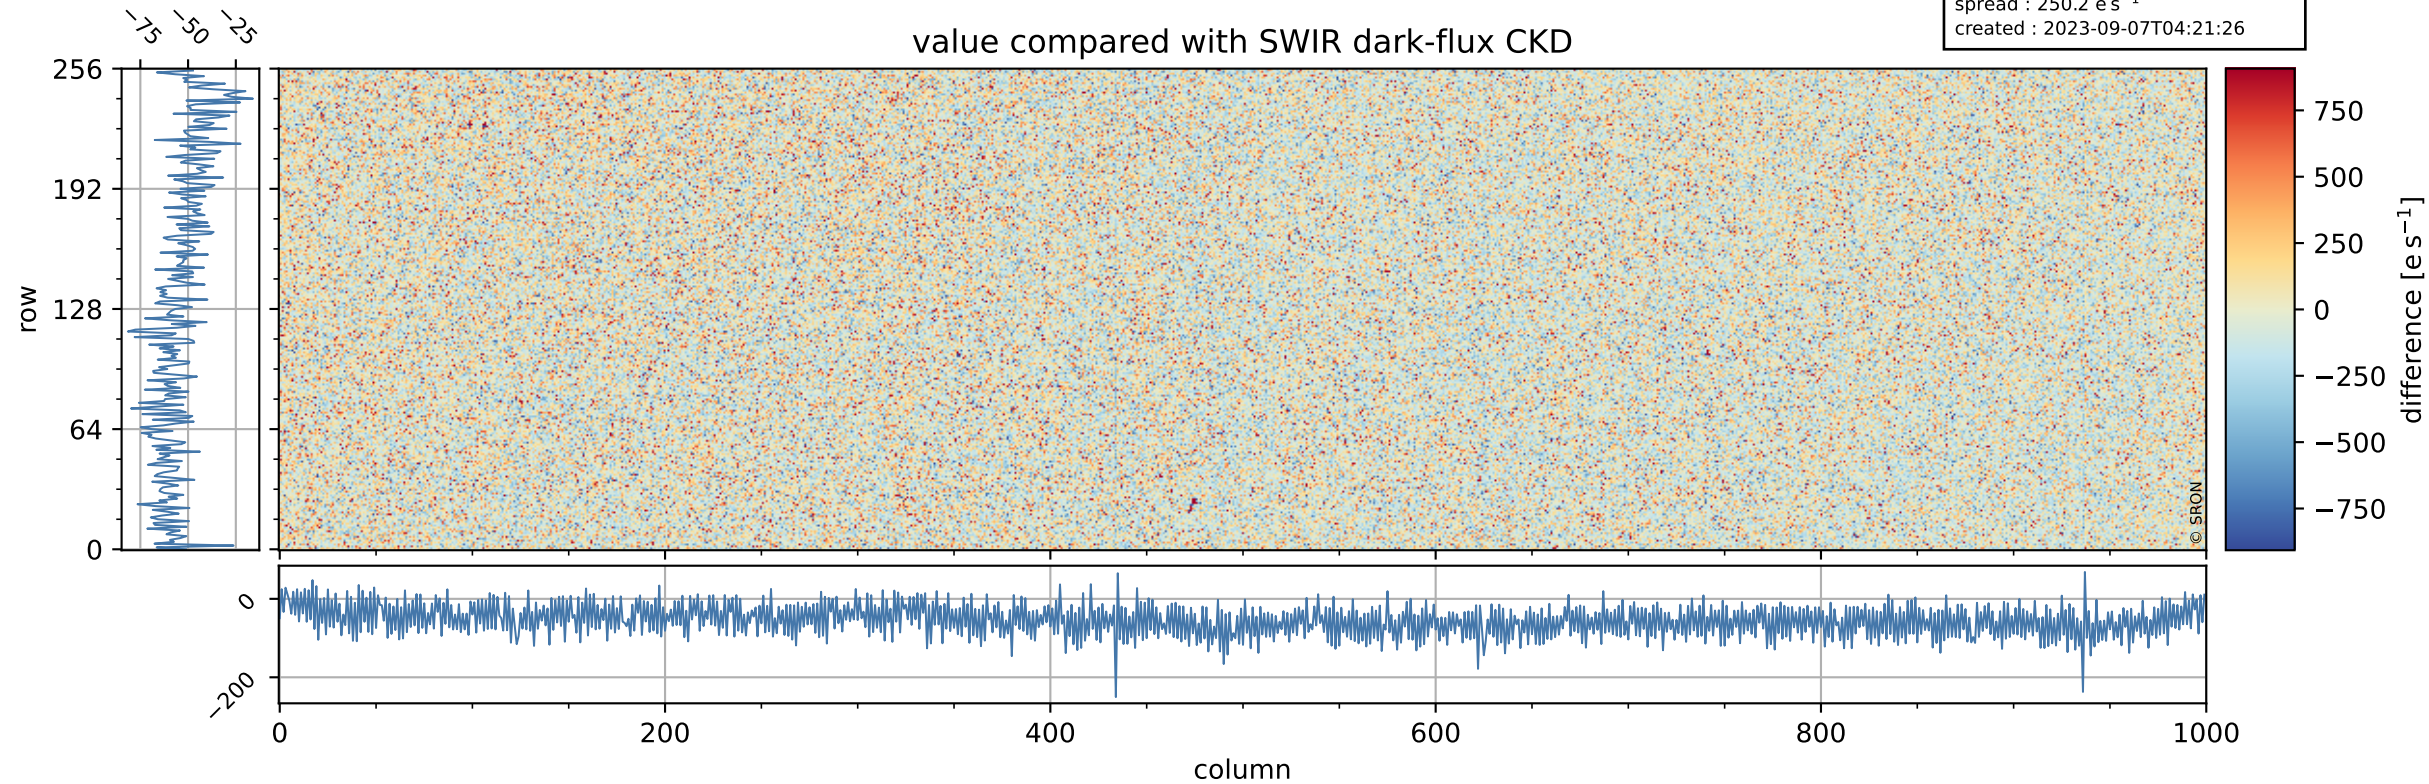

Tropomi SWIR dark flux (official)

orbits : 19 in [30517, 30562]
coverage : 2023-09-03 / 2023-09-06
median : 3.7622 ke s^{-1}
spread : 0.56186 ke s^{-1}
created : 2023-09-07T04:21:25

Tropomi SWIR dark flux (official)

orbits : 19 in [30517, 30562]
coverage : 2023-09-03 / 2023-09-06
median : 12.925 e s^{-1}
spread : 6.4584 e s^{-1}
created : 2023-09-07T04:21:26

Tropomi SWIR dark flux (official)

value compared with SWIR dark-flux CKD

orbits : 19 in [30517, 30562]
coverage : 2023-09-03 / 2023-09-06
median : -51.117 e s^{-1}
spread : 250.2 e s^{-1}
created : 2023-09-07T04:21:26

Tropomi SWIR dark flux (official) ground-tracks of Sentinel-5P

orbits : 19 in [30517, 30562]
coverage : 2023-09-03 / 2023-09-06
created : 2023-09-07T04:21:26

Tropomi SWIR dark flux (official)

orbits : [2827, 30562]
coverage : 2018-04-30 / 2023-09-06
created : 2023-09-07T04:21:27