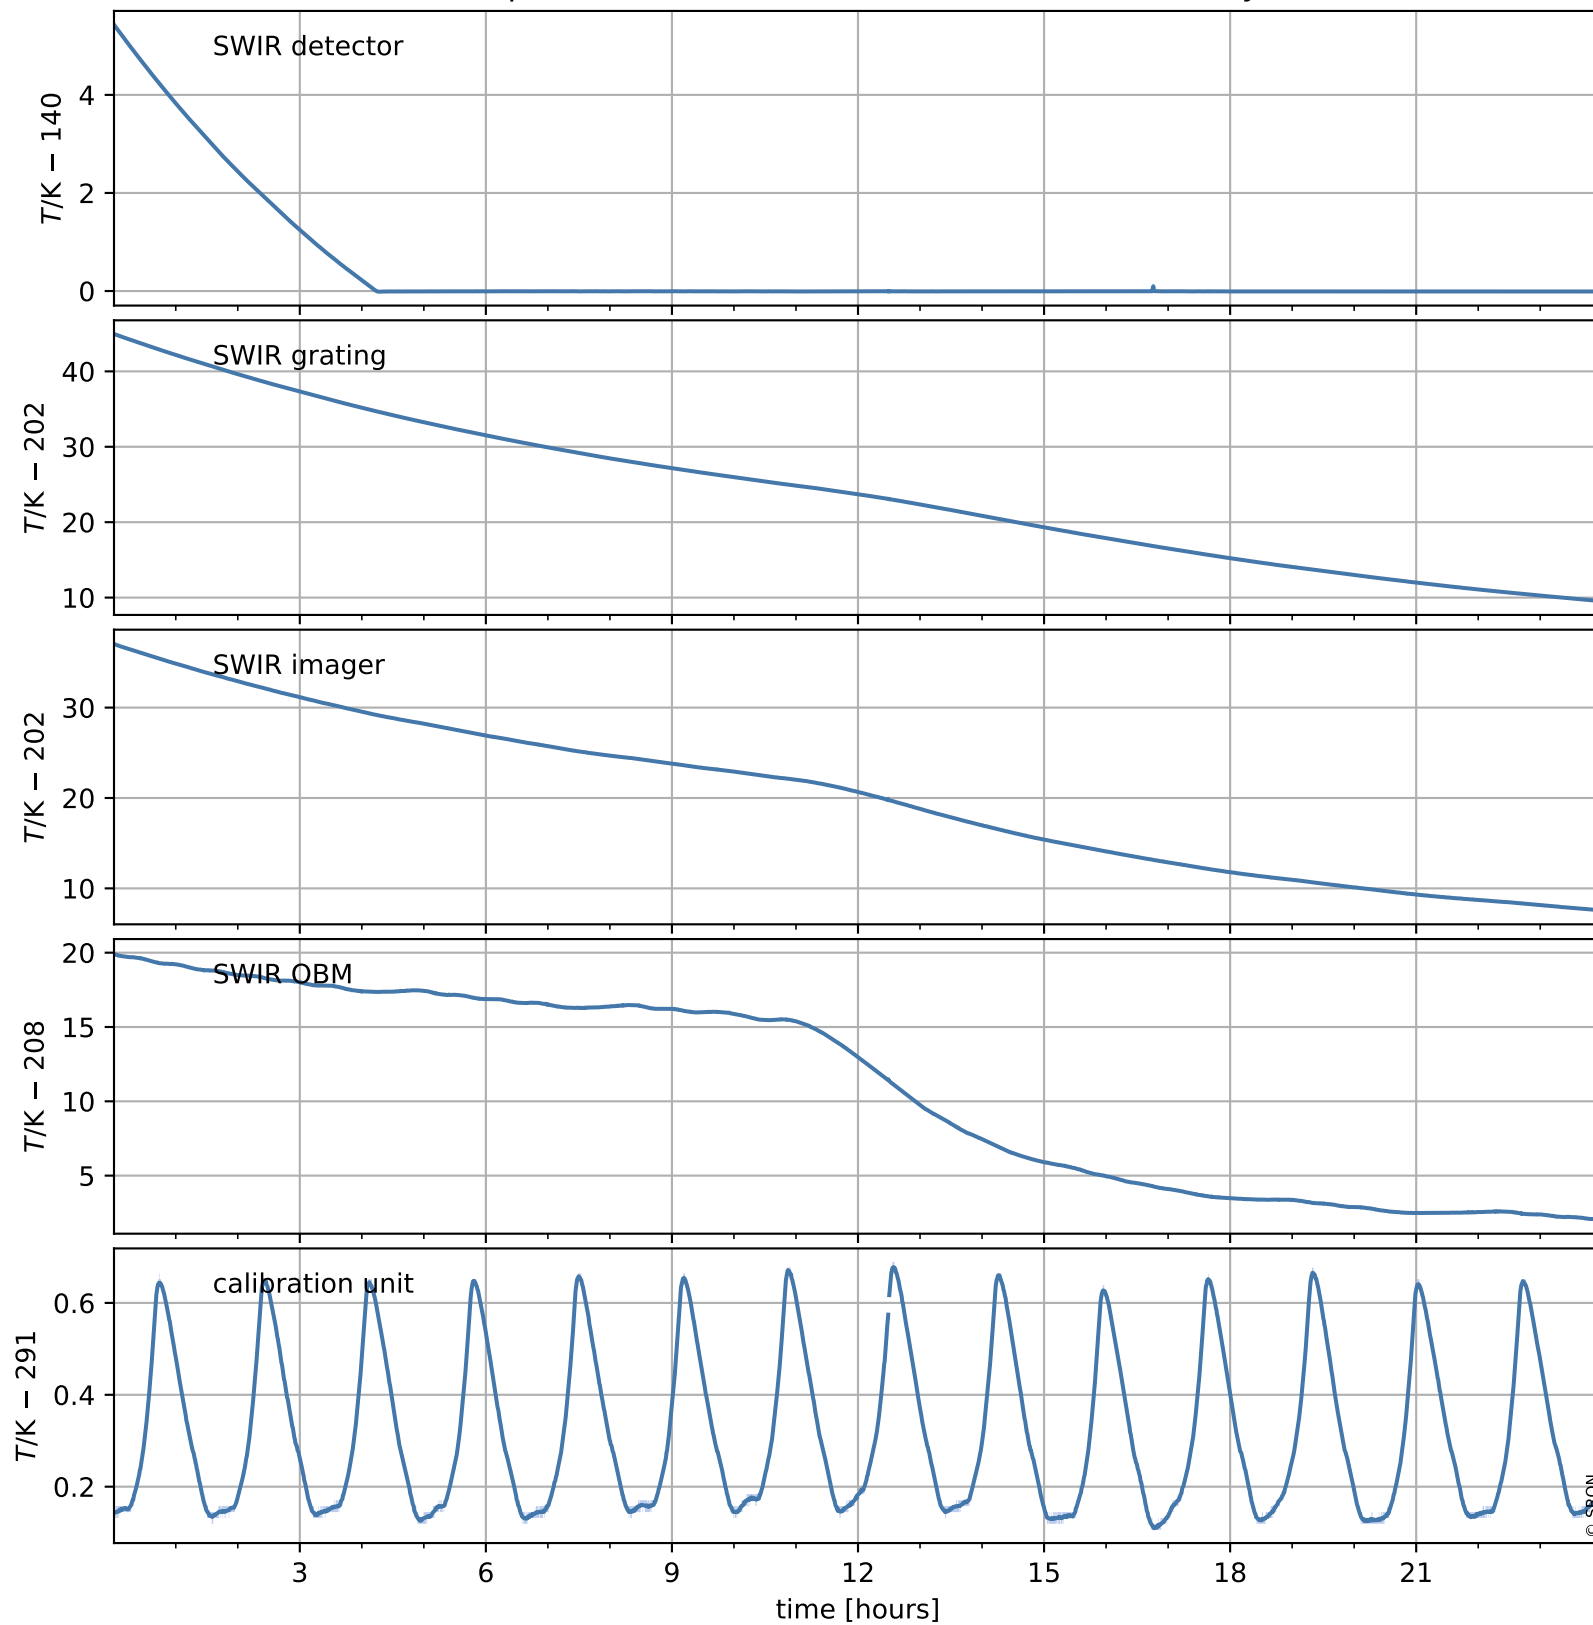

Tropomi SWIR housekeeping data

orbits : [364, 377]
coverage : 2017-11-08 / 2017-11-09
created : 2023-08-21T08:22:47

Temperature of sensors relevant for SWIR (one day)

Tropomi SWIR housekeeping data

orbits : [1, 377]
coverage : 2017-10-18 / 2017-11-09
created : 2023-08-21T08:22:47

Temperature of sensors relevant for SWIR (last month)

Tropomi SWIR housekeeping data

orbits : [364, 377]
coverage : 2017-11-08 / 2017-11-09
created : 2023-08-21T08:22:47

Current and duty cycle of 3 heaters relevant for SWIR (one day)