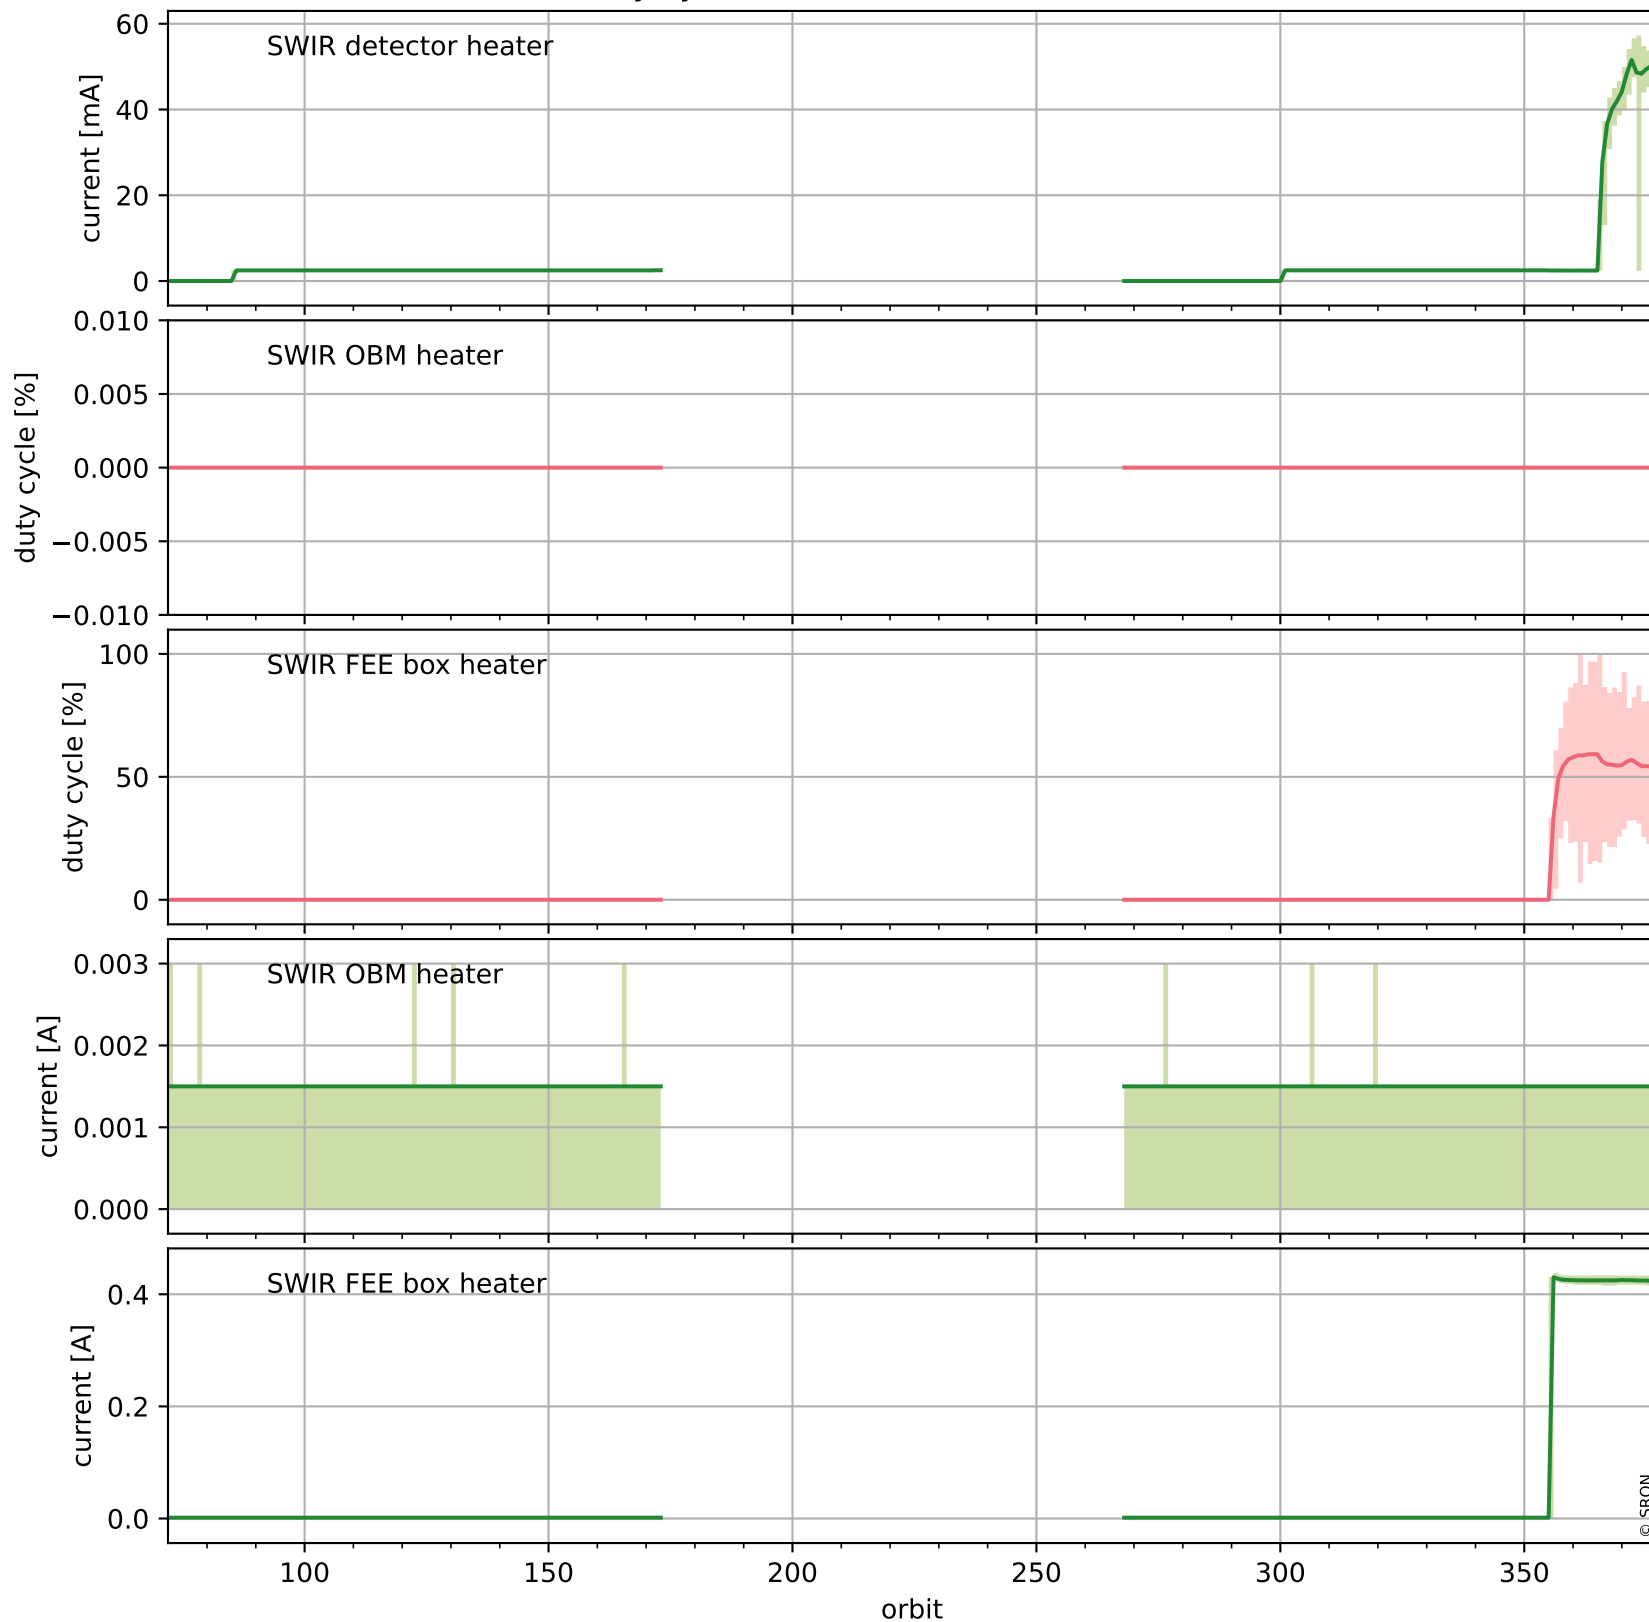

Tropomi SWIR housekeeping data

orbits : [364, 377]
coverage : 2017-11-08 / 2017-11-09
created : 2023-08-21T08:22:47

Temperature of sensors relevant for SWIR (one day)

Tropomi SWIR housekeeping data

orbits : [1, 377]
coverage : 2017-10-18 / 2017-11-09
created : 2023-08-21T08:22:47

Temperature of sensors relevant for SWIR (last month)

Tropomi SWIR housekeeping data

orbits : [364, 377]
coverage : 2017-11-08 / 2017-11-09
created : 2023-08-21T08:22:47

Current and duty cycle of 3 heaters relevant for SWIR (one day)

Tropomi SWIR housekeeping data

orbits : [1, 377]
coverage : 2017-10-18 / 2017-11-09
created : 2023-08-21T08:22:48

Current and duty cycle of 3 heaters relevant for SWIR (last month)

Tropomi SWIR housekeeping data

orbits : [364, 377]
coverage : 2017-11-08 / 2017-11-09
created : 2023-08-21T08:22:48

Temperature of sensors at the SWIR front-end electronics (one day)

Tropomi SWIR housekeeping data

orbits : [1, 377]
coverage : 2017-10-18 / 2017-11-09
created : 2023-08-21T08:22:49