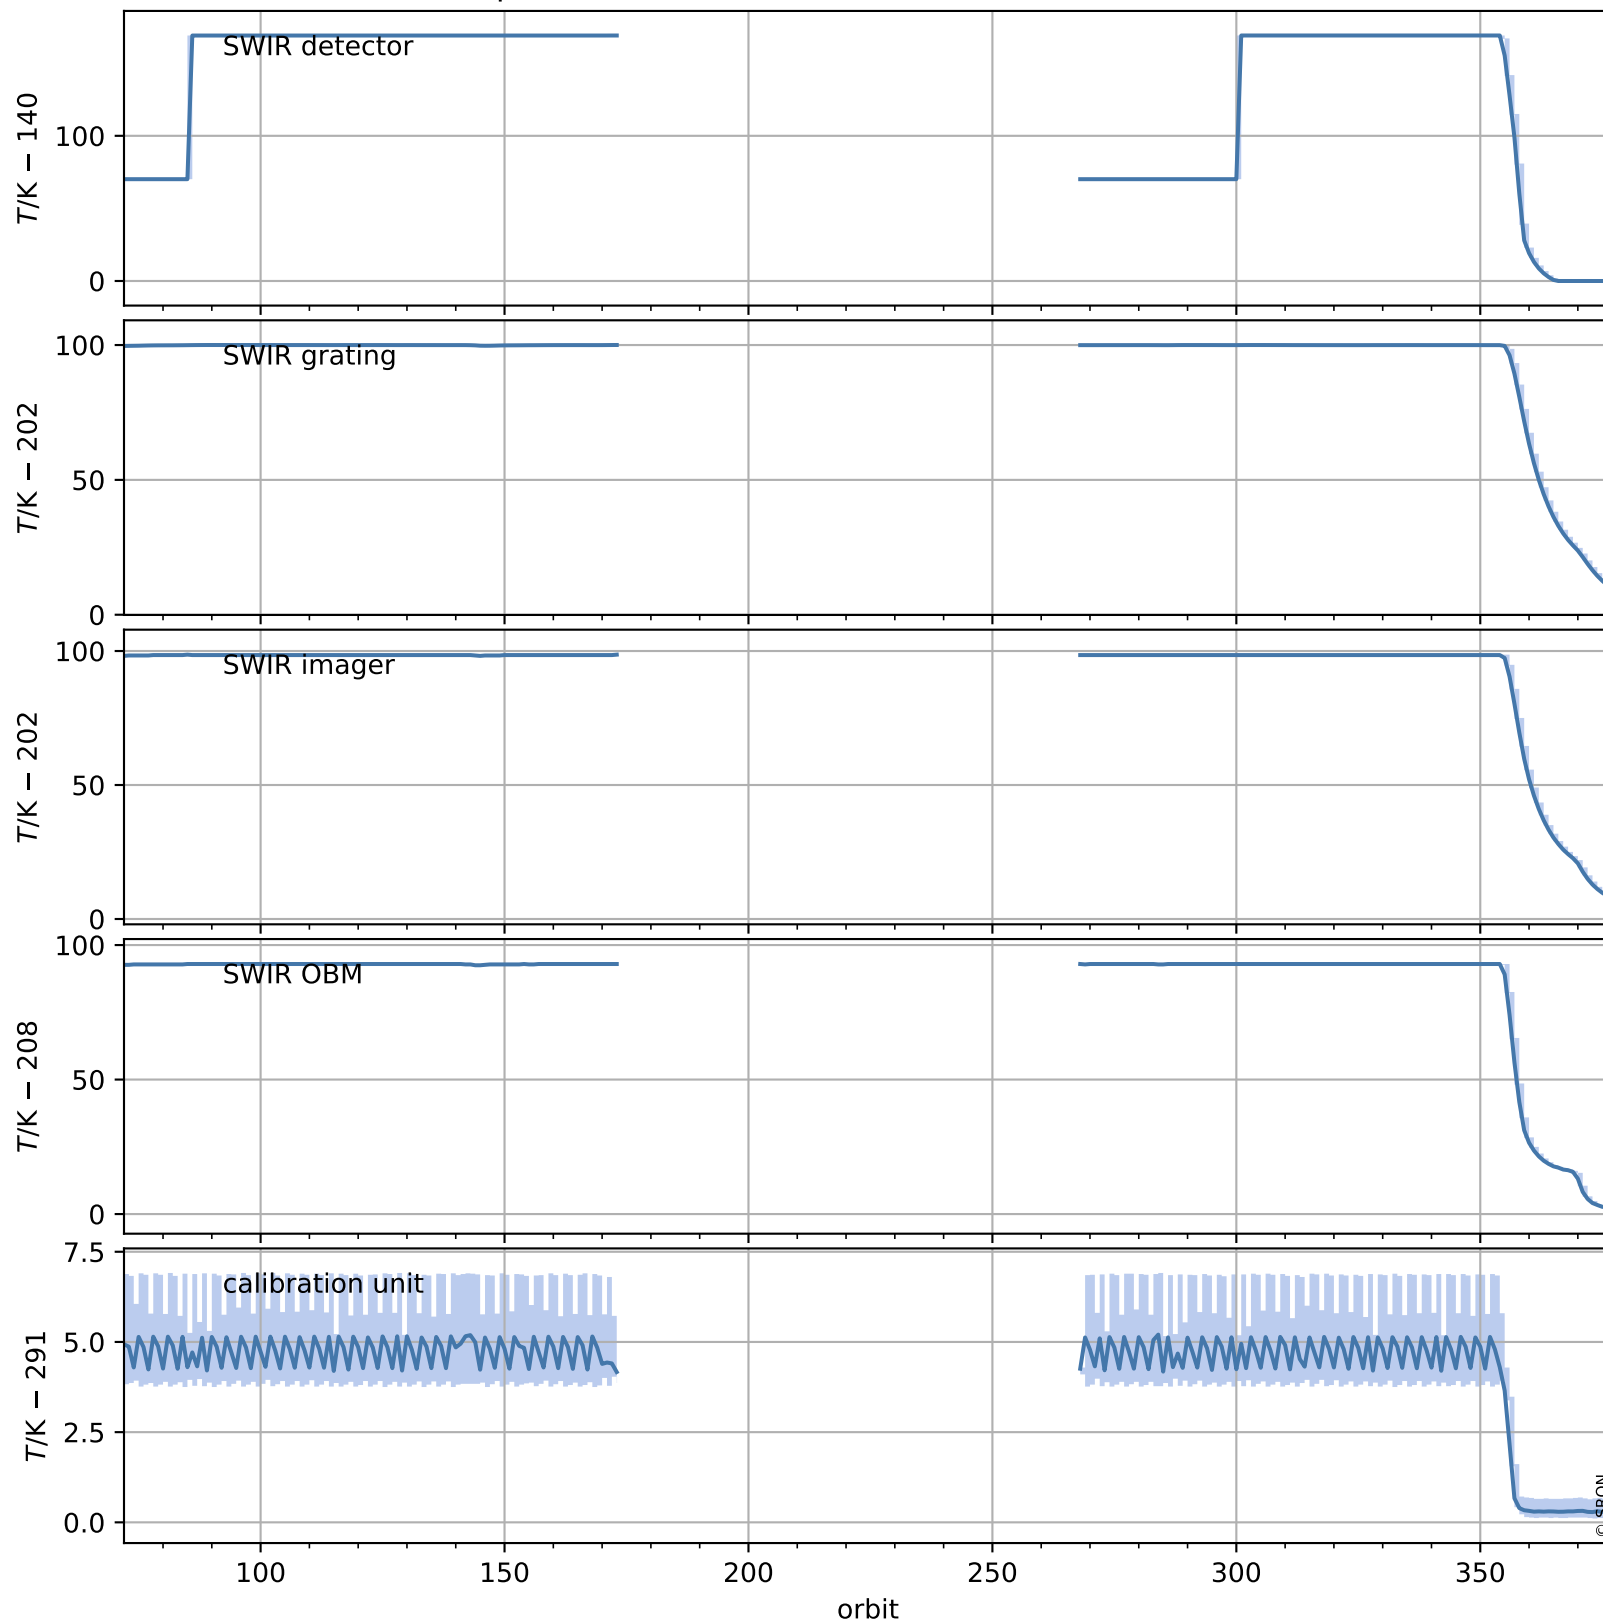

Tropomi SWIR housekeeping data

orbits : [364, 377]
coverage : 2017-11-08 / 2017-11-09
created : 2023-08-21T08:22:47

Temperature of sensors relevant for SWIR (one day)

Tropomi SWIR housekeeping data

orbits : [1, 377]
coverage : 2017-10-18 / 2017-11-09
created : 2023-08-21T08:22:47

Temperature of sensors relevant for SWIR (last month)

Tropomi SWIR housekeeping data

orbits : [364, 377]
coverage : 2017-11-08 / 2017-11-09
created : 2023-08-21T08:22:47

Current and duty cycle of 3 heaters relevant for SWIR (one day)

Tropomi SWIR housekeeping data

orbits : [1, 377]
coverage : 2017-10-18 / 2017-11-09
created : 2023-08-21T08:22:48

Current and duty cycle of 3 heaters relevant for SWIR (last month)

Tropomi SWIR housekeeping data