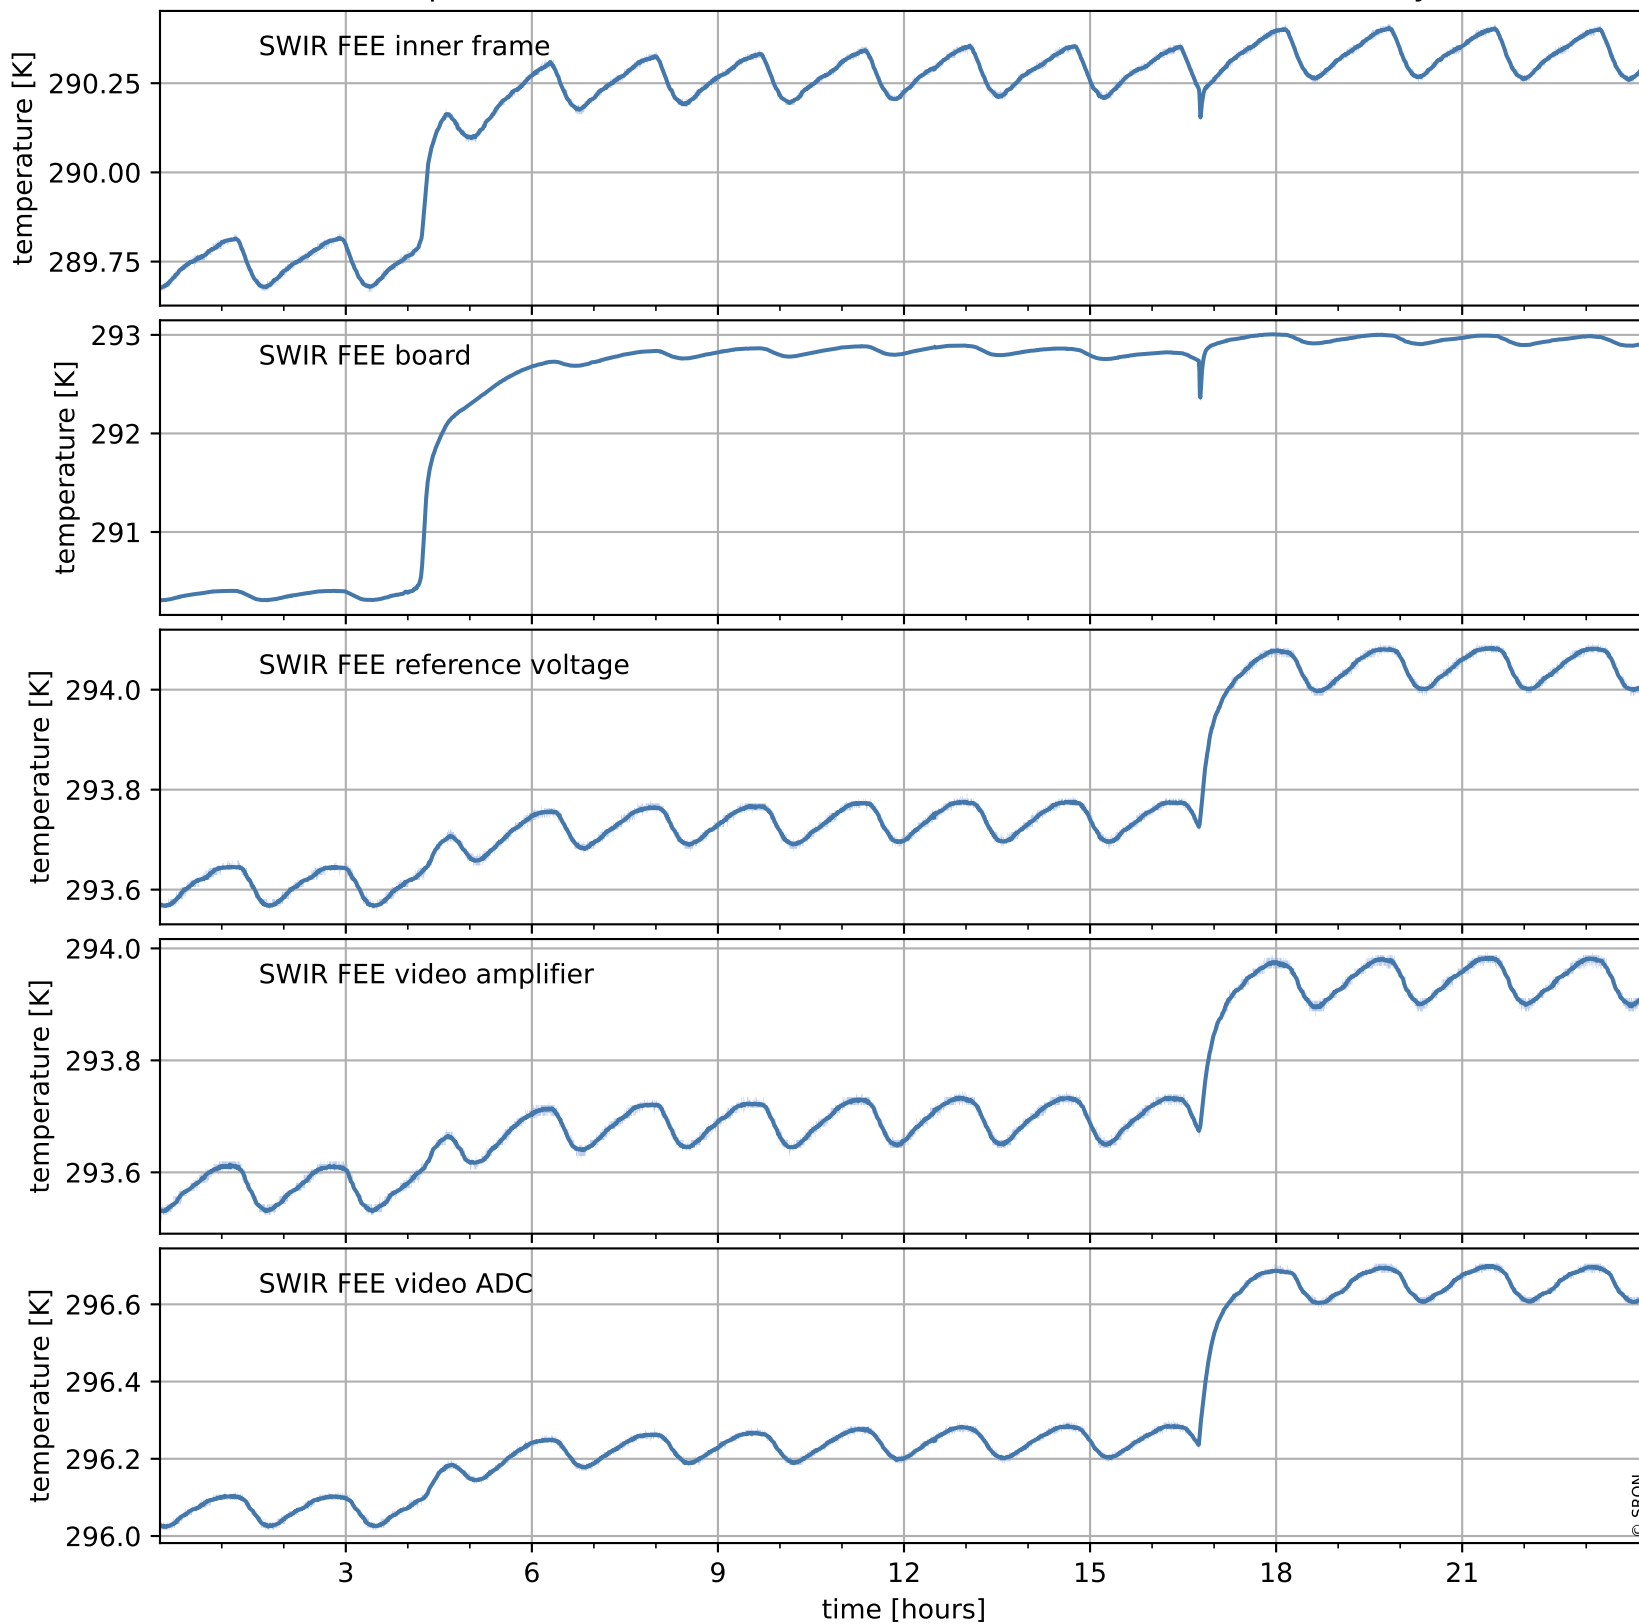

Tropomi SWIR housekeeping data

orbits : [364, 377]
coverage : 2017-11-08 / 2017-11-09
created : 2023-08-21T08:22:47

Temperature of sensors relevant for SWIR (one day)

Tropomi SWIR housekeeping data

orbits : [1, 377]
coverage : 2017-10-18 / 2017-11-09
created : 2023-08-21T08:22:47

Temperature of sensors relevant for SWIR (last month)

Tropomi SWIR housekeeping data

orbits : [364, 377]
coverage : 2017-11-08 / 2017-11-09
created : 2023-08-21T08:22:47

Current and duty cycle of 3 heaters relevant for SWIR (one day)

Tropomi SWIR housekeeping data

orbits : [1, 377]
coverage : 2017-10-18 / 2017-11-09
created : 2023-08-21T08:22:48

Current and duty cycle of 3 heaters relevant for SWIR (last month)

Tropomi SWIR housekeeping data

orbits : [364, 377]
coverage : 2017-11-08 / 2017-11-09
created : 2023-08-21T08:22:48

Temperature of sensors at the SWIR front-end electronics (one day)

Tropomi SWIR housekeeping data

orbits : [1, 377]
coverage : 2017-10-18 / 2017-11-09
created : 2023-08-21T08:22:49