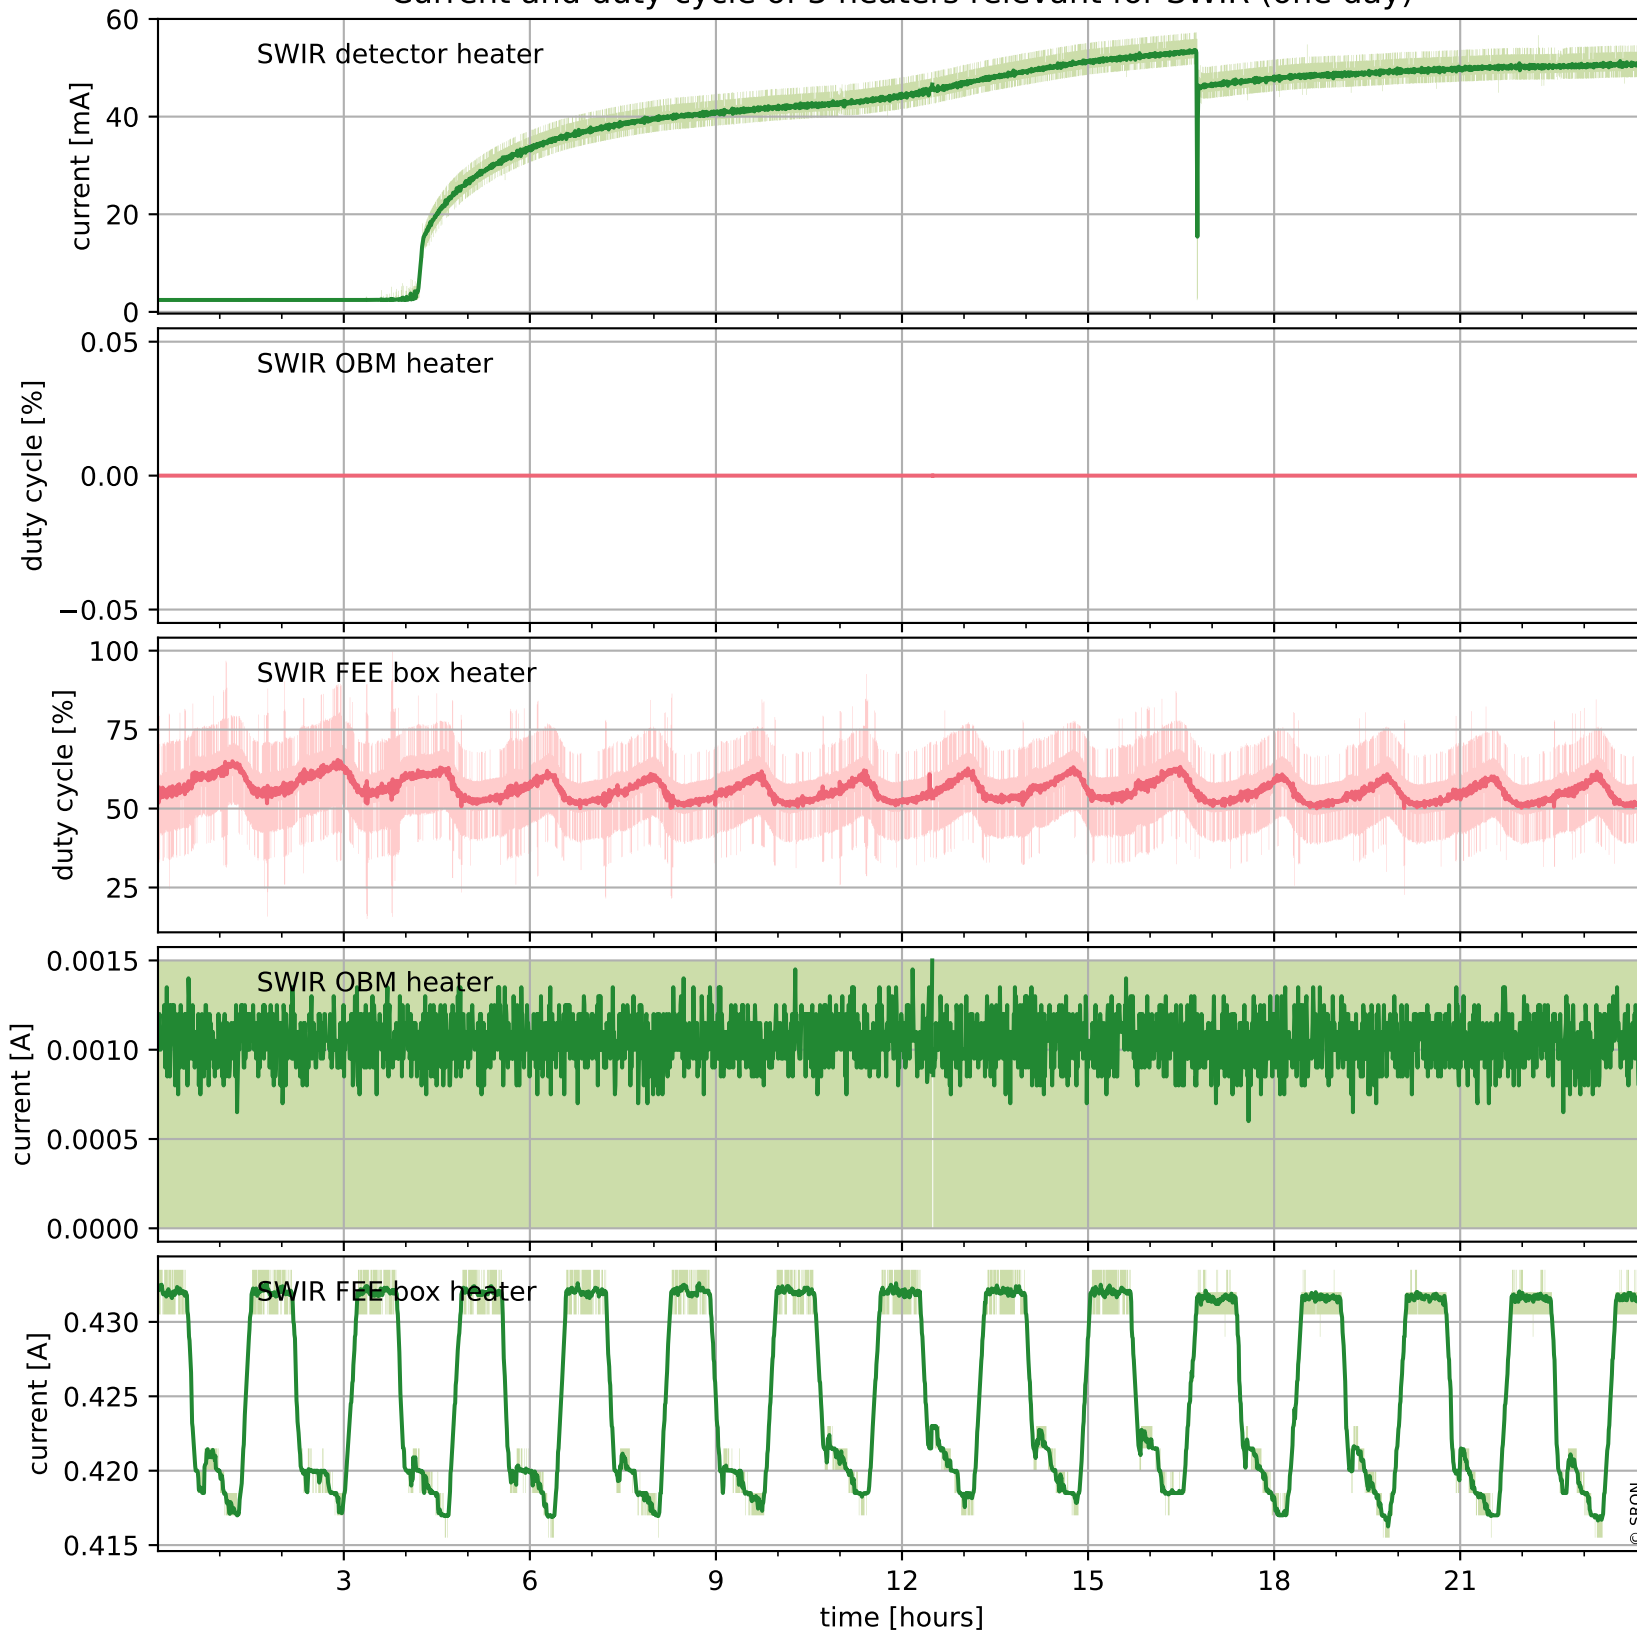

Tropomi SWIR housekeeping data

orbits : [364, 377]
coverage : 2017-11-08 / 2017-11-09
created : 2023-08-21T08:22:47

Temperature of sensors relevant for SWIR (one day)

Tropomi SWIR housekeeping data

orbits : [1, 377]
coverage : 2017-10-18 / 2017-11-09
created : 2023-08-21T08:22:47

Temperature of sensors relevant for SWIR (last month)

Tropomi SWIR housekeeping data

orbits : [364, 377]
coverage : 2017-11-08 / 2017-11-09
created : 2023-08-21T08:22:47

Current and duty cycle of 3 heaters relevant for SWIR (one day)

Tropomi SWIR housekeeping data

orbits : [1, 377]
coverage : 2017-10-18 / 2017-11-09
created : 2023-08-21T08:22:48

Current and duty cycle of 3 heaters relevant for SWIR (last month)

Tropomi SWIR housekeeping data

orbits : [364, 377]
coverage : 2017-11-08 / 2017-11-09
created : 2023-08-21T08:22:48

Temperature of sensors at the SWIR front-end electronics (one day)

Tropomi SWIR housekeeping data

orbits : [1, 377]
coverage : 2017-10-18 / 2017-11-09
created : 2023-08-21T08:22:49