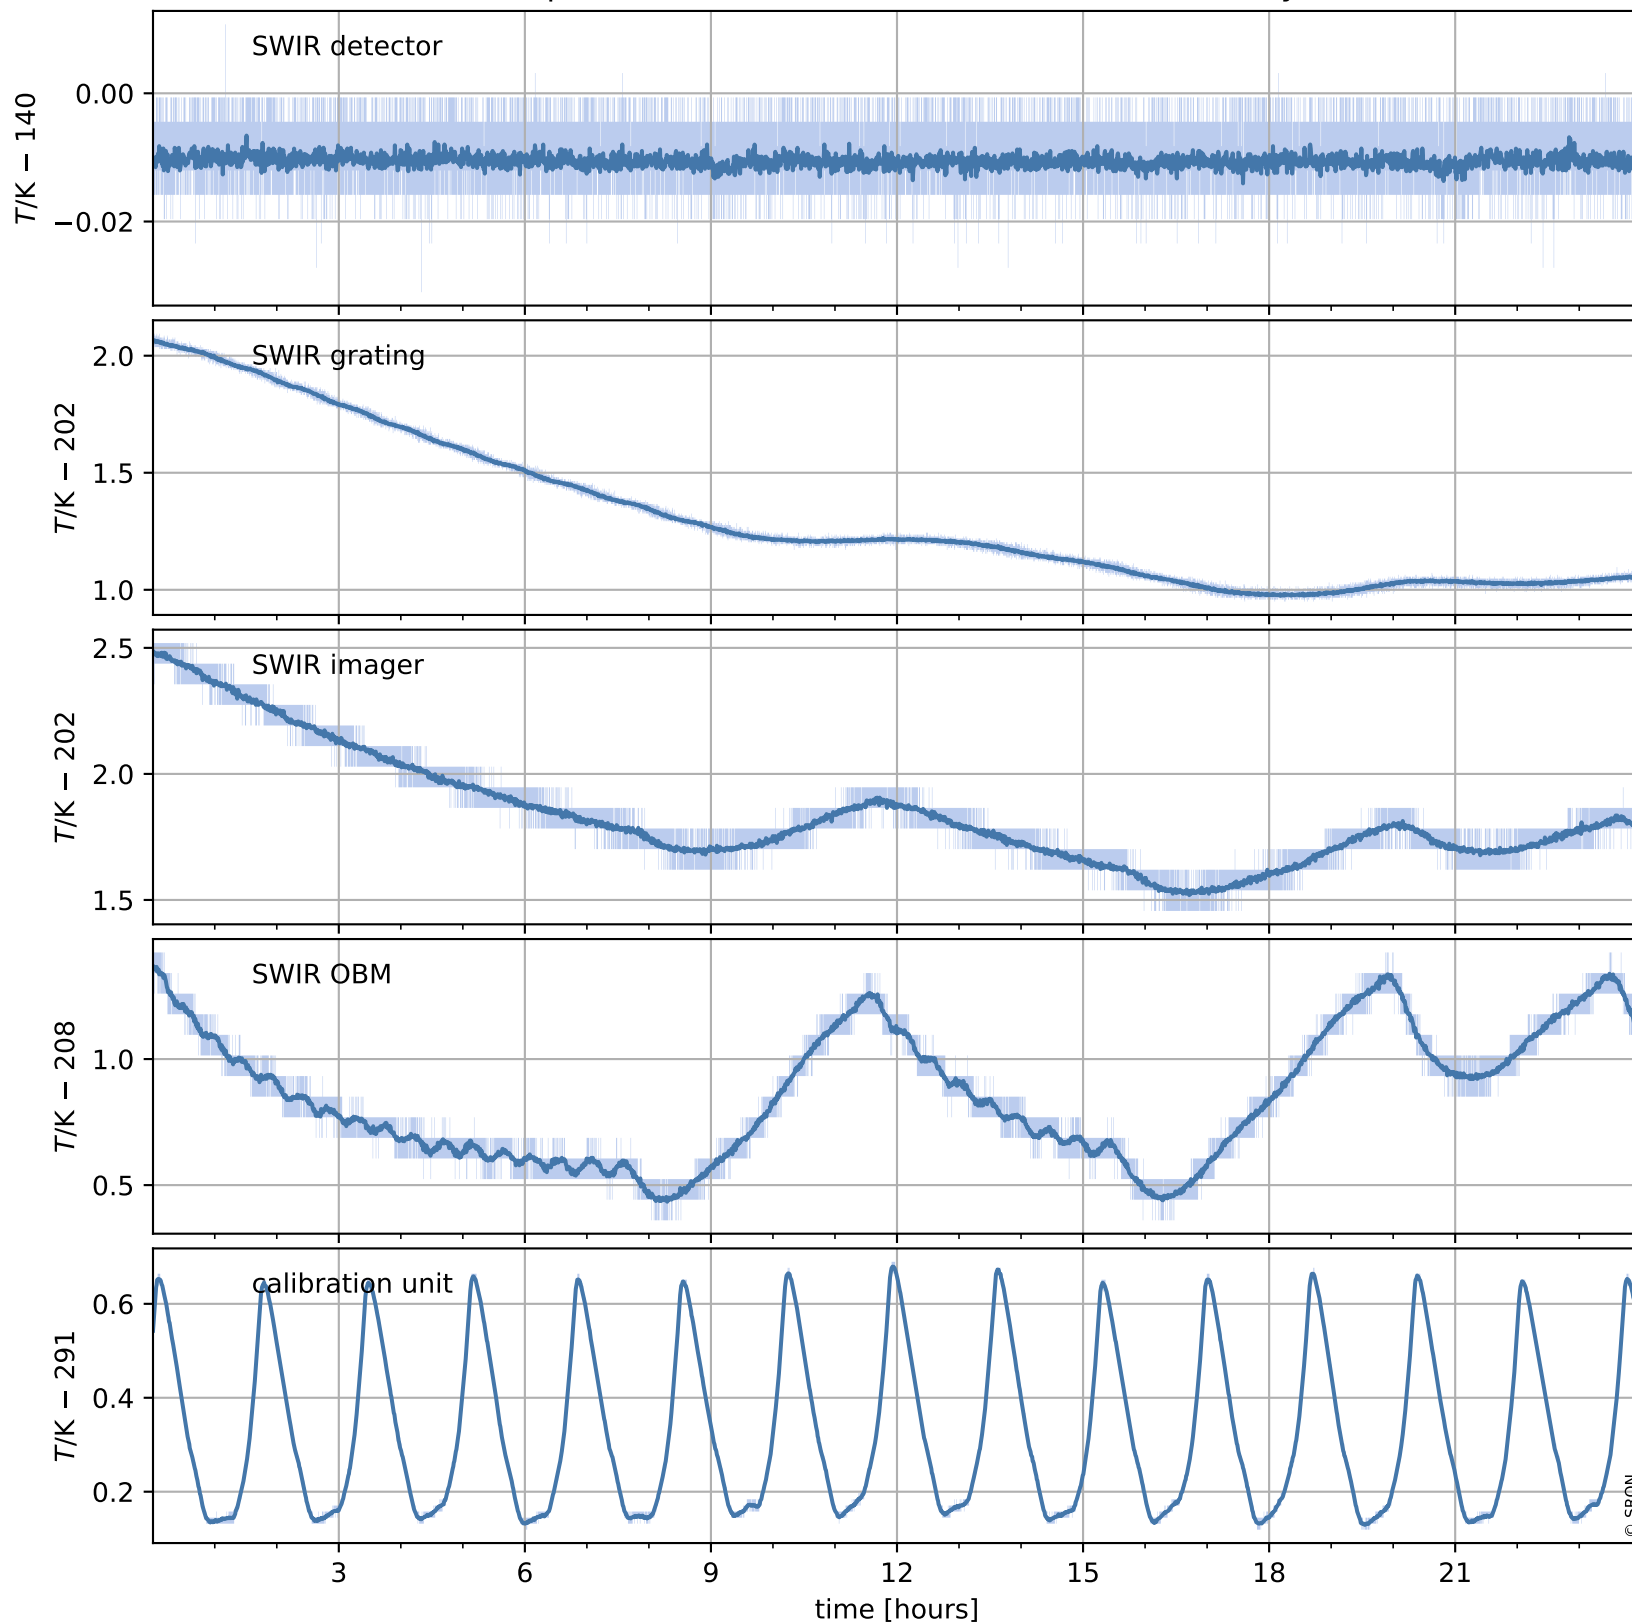

Tropomi SWIR housekeeping data

orbits : [392, 406]
coverage : 2017-11-10 / 2017-11-11
created : 2023-08-21T08:22:52

Temperature of sensors relevant for SWIR (one day)

Tropomi SWIR housekeeping data

orbits : [1, 406]
coverage : 2017-10-18 / 2017-11-11
created : 2023-08-21T08:22:52

Temperature of sensors relevant for SWIR (last month)

Tropomi SWIR housekeeping data

orbits : [392, 406]
coverage : 2017-11-10 / 2017-11-11
created : 2023-08-21T08:22:52

Current and duty cycle of 3 heaters relevant for SWIR (one day)

Tropomi SWIR housekeeping data

orbits : [1, 406]
coverage : 2017-10-18 / 2017-11-11
created : 2023-08-21T08:22:53

Current and duty cycle of 3 heaters relevant for SWIR (last month)

Tropomi SWIR housekeeping data