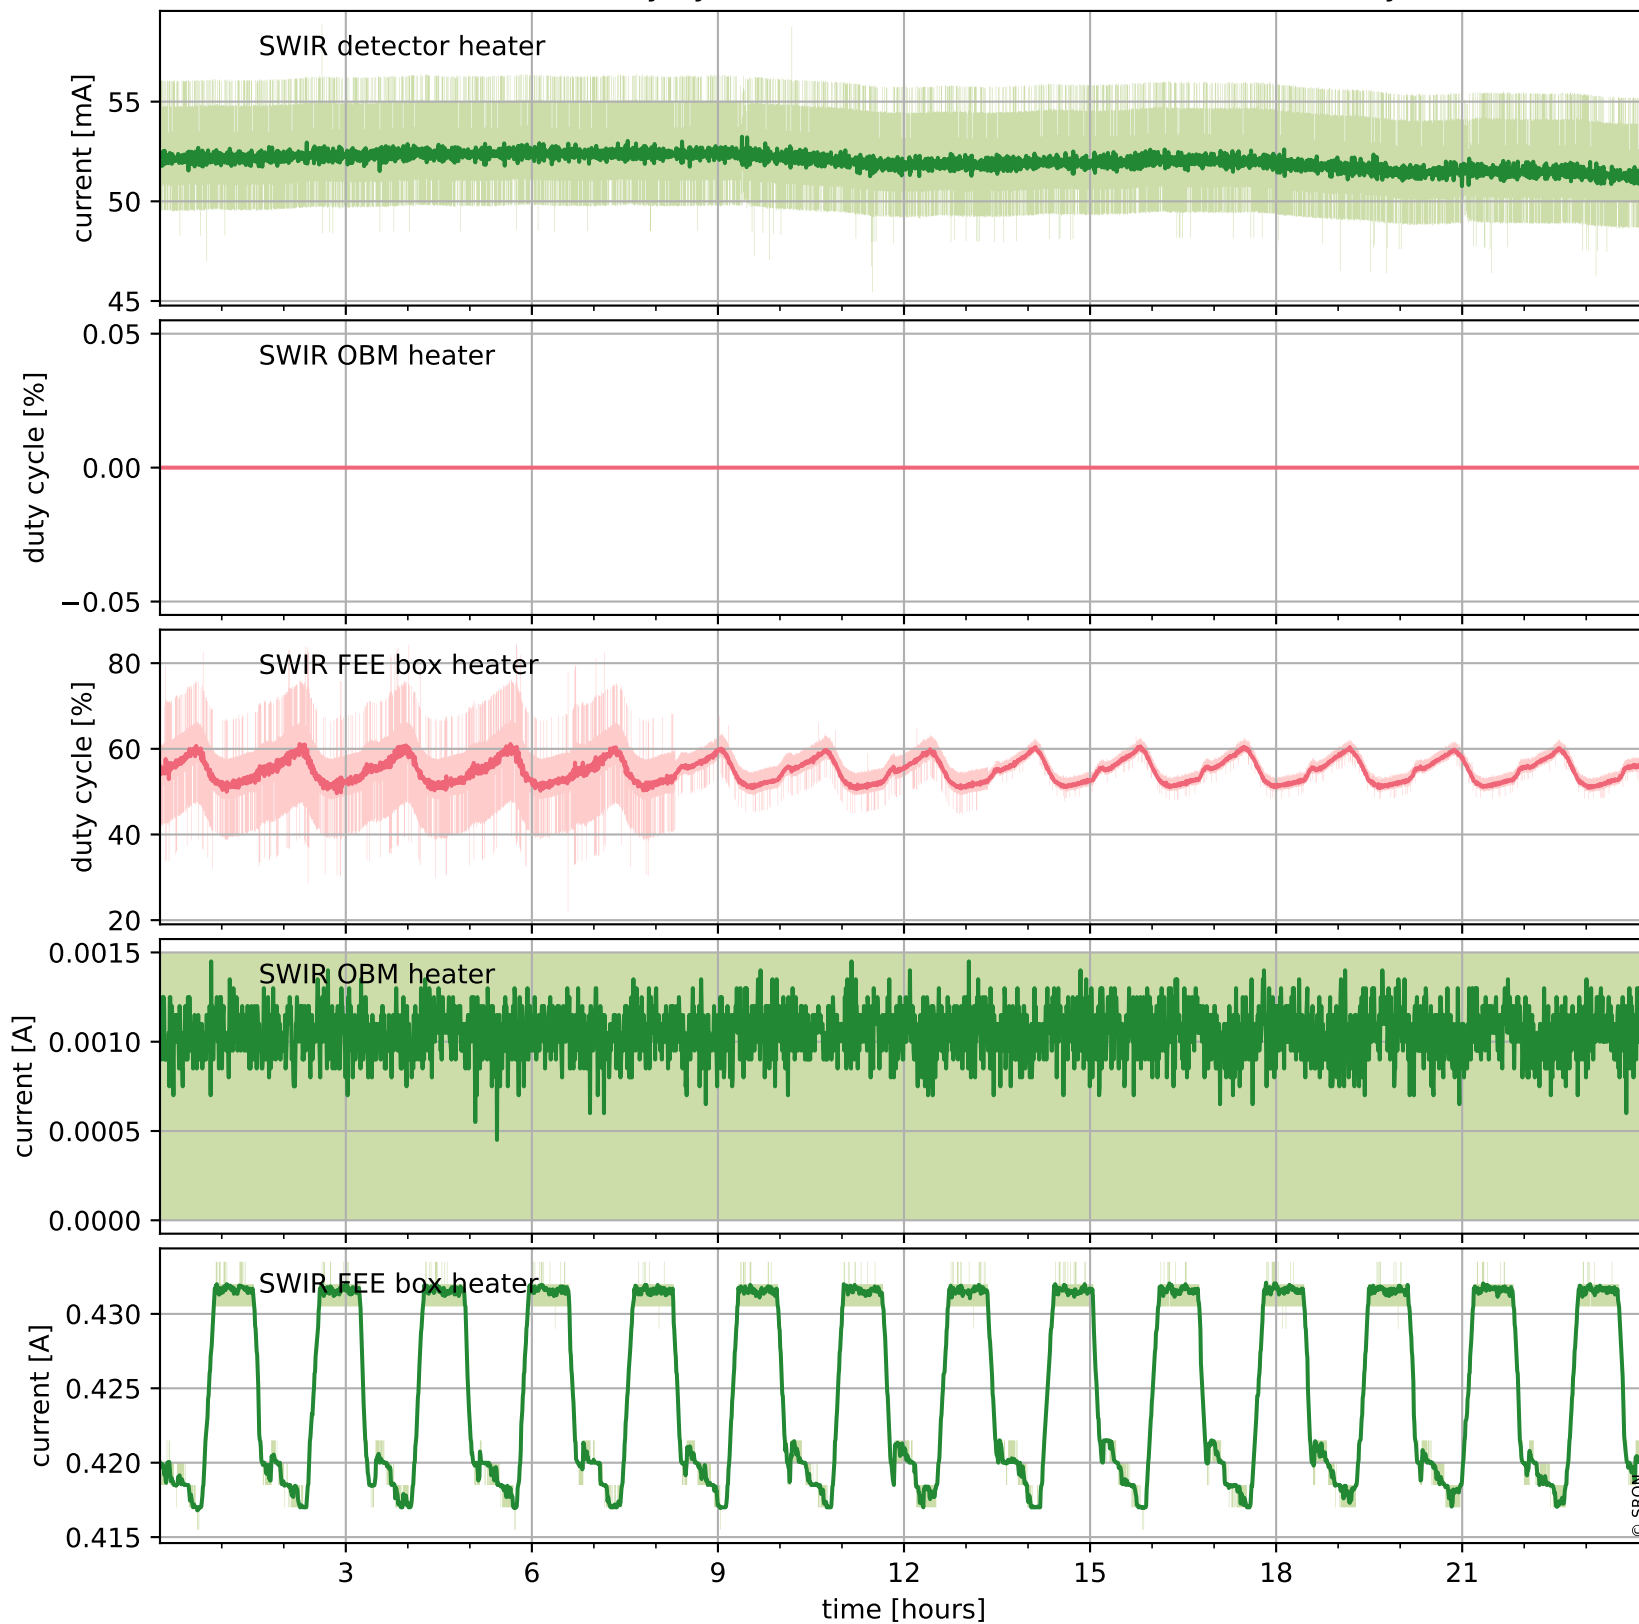

Tropomi SWIR housekeeping data

orbits : [392, 406]
coverage : 2017-11-10 / 2017-11-11
created : 2023-08-21T08:22:52

Temperature of sensors relevant for SWIR (one day)

Tropomi SWIR housekeeping data

orbits : [1, 406]
coverage : 2017-10-18 / 2017-11-11
created : 2023-08-21T08:22:52

Temperature of sensors relevant for SWIR (last month)

Tropomi SWIR housekeeping data

orbits : [392, 406]
coverage : 2017-11-10 / 2017-11-11
created : 2023-08-21T08:22:52

Current and duty cycle of 3 heaters relevant for SWIR (one day)

Tropomi SWIR housekeeping data

orbits : [1, 406]
coverage : 2017-10-18 / 2017-11-11
created : 2023-08-21T08:22:53

Current and duty cycle of 3 heaters relevant for SWIR (last month)

Tropomi SWIR housekeeping data

orbits : [392, 406]
coverage : 2017-11-10 / 2017-11-11
created : 2023-08-21T08:22:53

Temperature of sensors at the SWIR front-end electronics (one day)

Tropomi SWIR housekeeping data

orbits : [1, 406]
coverage : 2017-10-18 / 2017-11-11
created : 2023-08-21T08:22:54