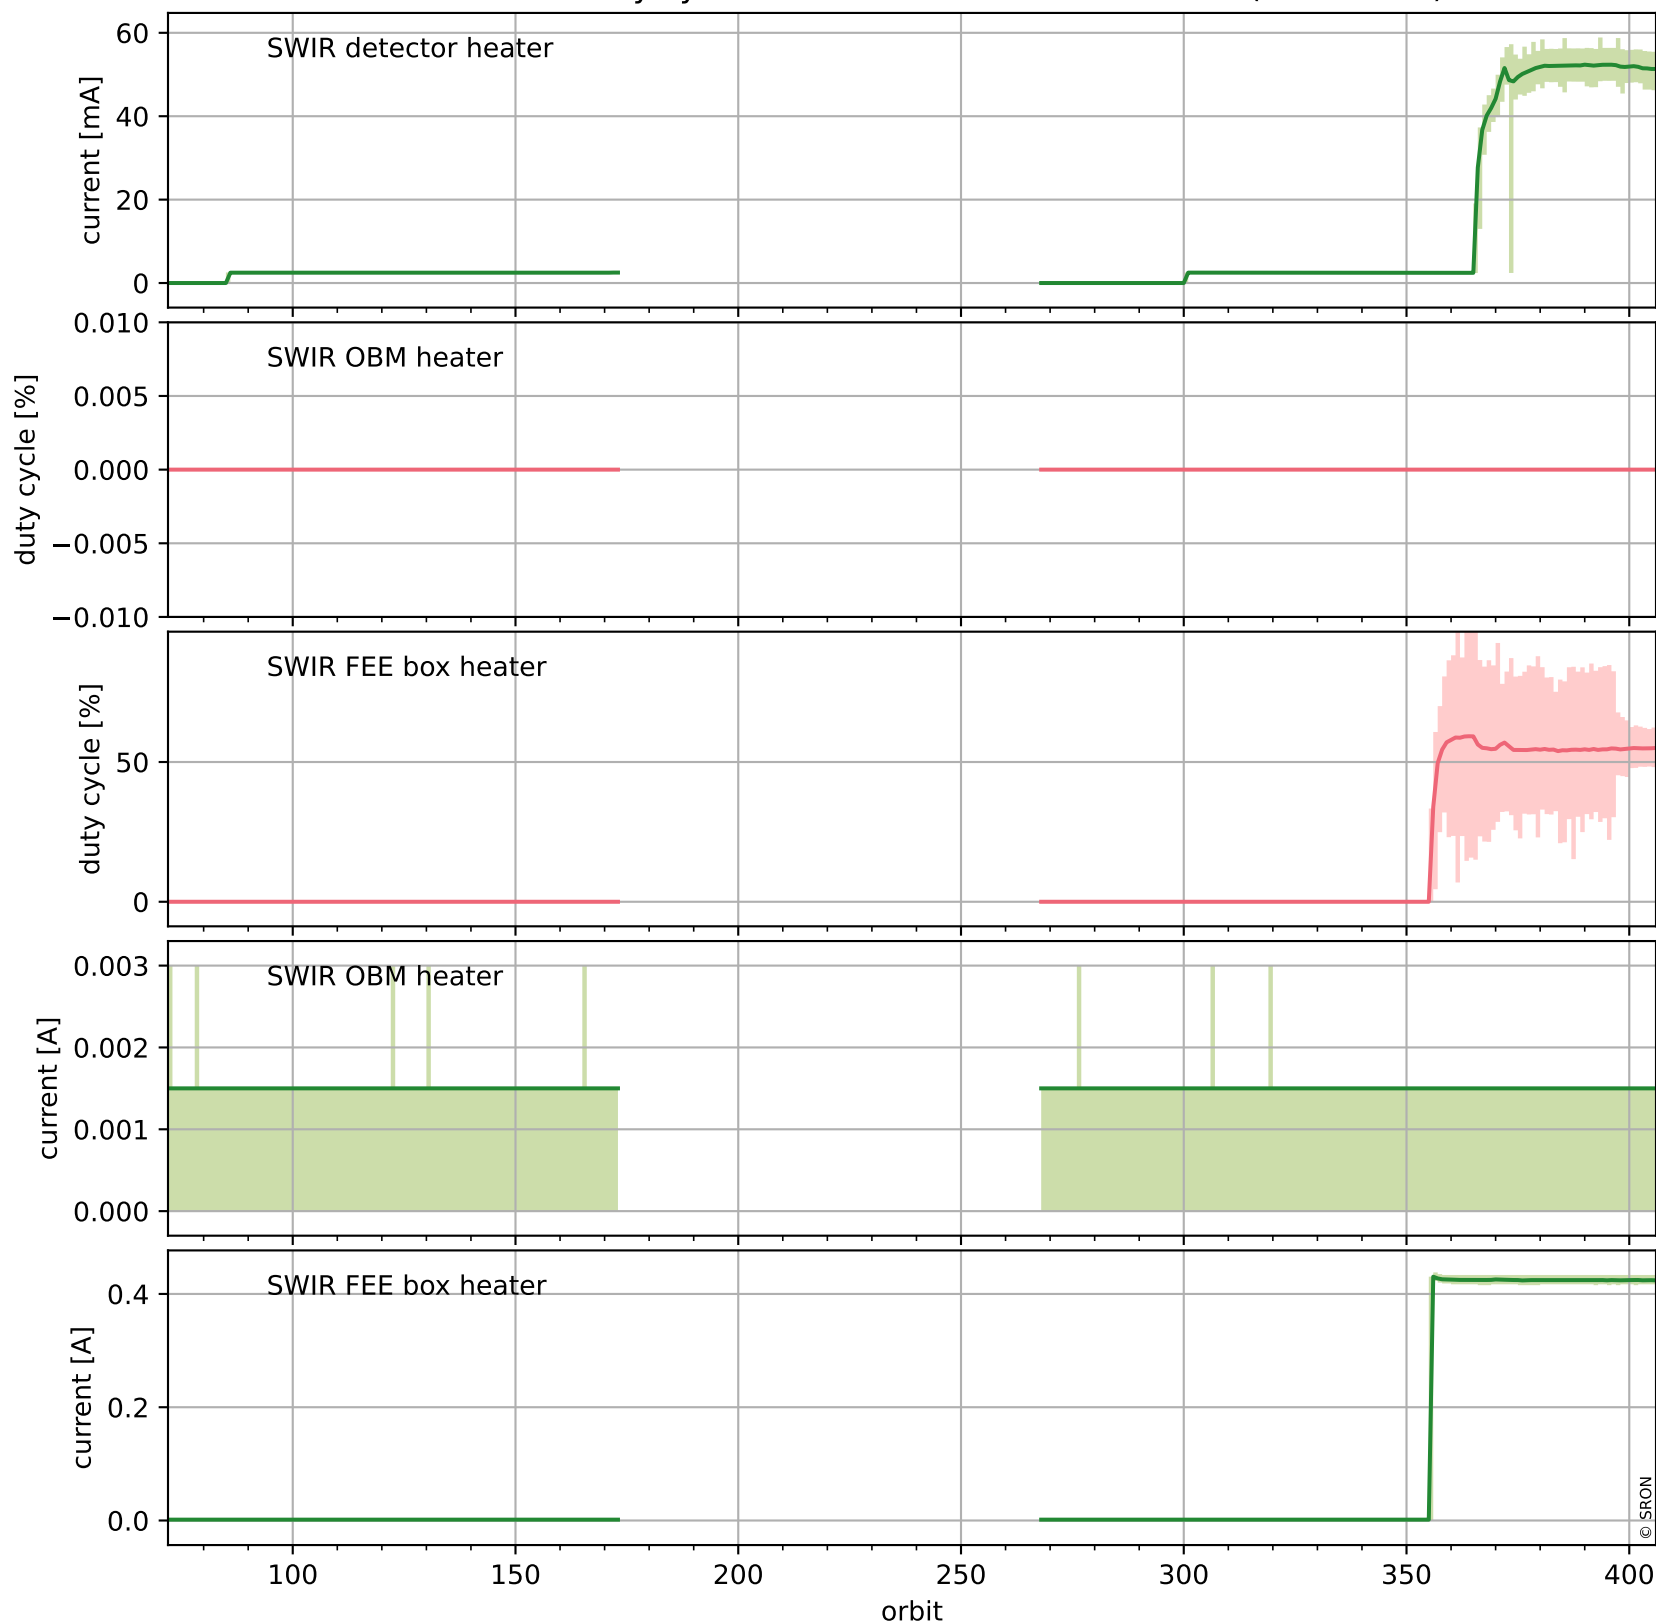

Tropomi SWIR housekeeping data

orbits : [392, 406]
coverage : 2017-11-10 / 2017-11-11
created : 2023-08-21T08:22:52

Temperature of sensors relevant for SWIR (one day)

Tropomi SWIR housekeeping data

orbits : [1, 406]
coverage : 2017-10-18 / 2017-11-11
created : 2023-08-21T08:22:52

Temperature of sensors relevant for SWIR (last month)

Tropomi SWIR housekeeping data

orbits : [392, 406]
coverage : 2017-11-10 / 2017-11-11
created : 2023-08-21T08:22:52

Current and duty cycle of 3 heaters relevant for SWIR (one day)

Tropomi SWIR housekeeping data

orbits : [1, 406]
coverage : 2017-10-18 / 2017-11-11
created : 2023-08-21T08:22:53

Current and duty cycle of 3 heaters relevant for SWIR (last month)

Tropomi SWIR housekeeping data

orbits : [392, 406]
coverage : 2017-11-10 / 2017-11-11
created : 2023-08-21T08:22:53

Temperature of sensors at the SWIR front-end electronics (one day)

Tropomi SWIR housekeeping data

orbits : [1, 406]
coverage : 2017-10-18 / 2017-11-11
created : 2023-08-21T08:22:54