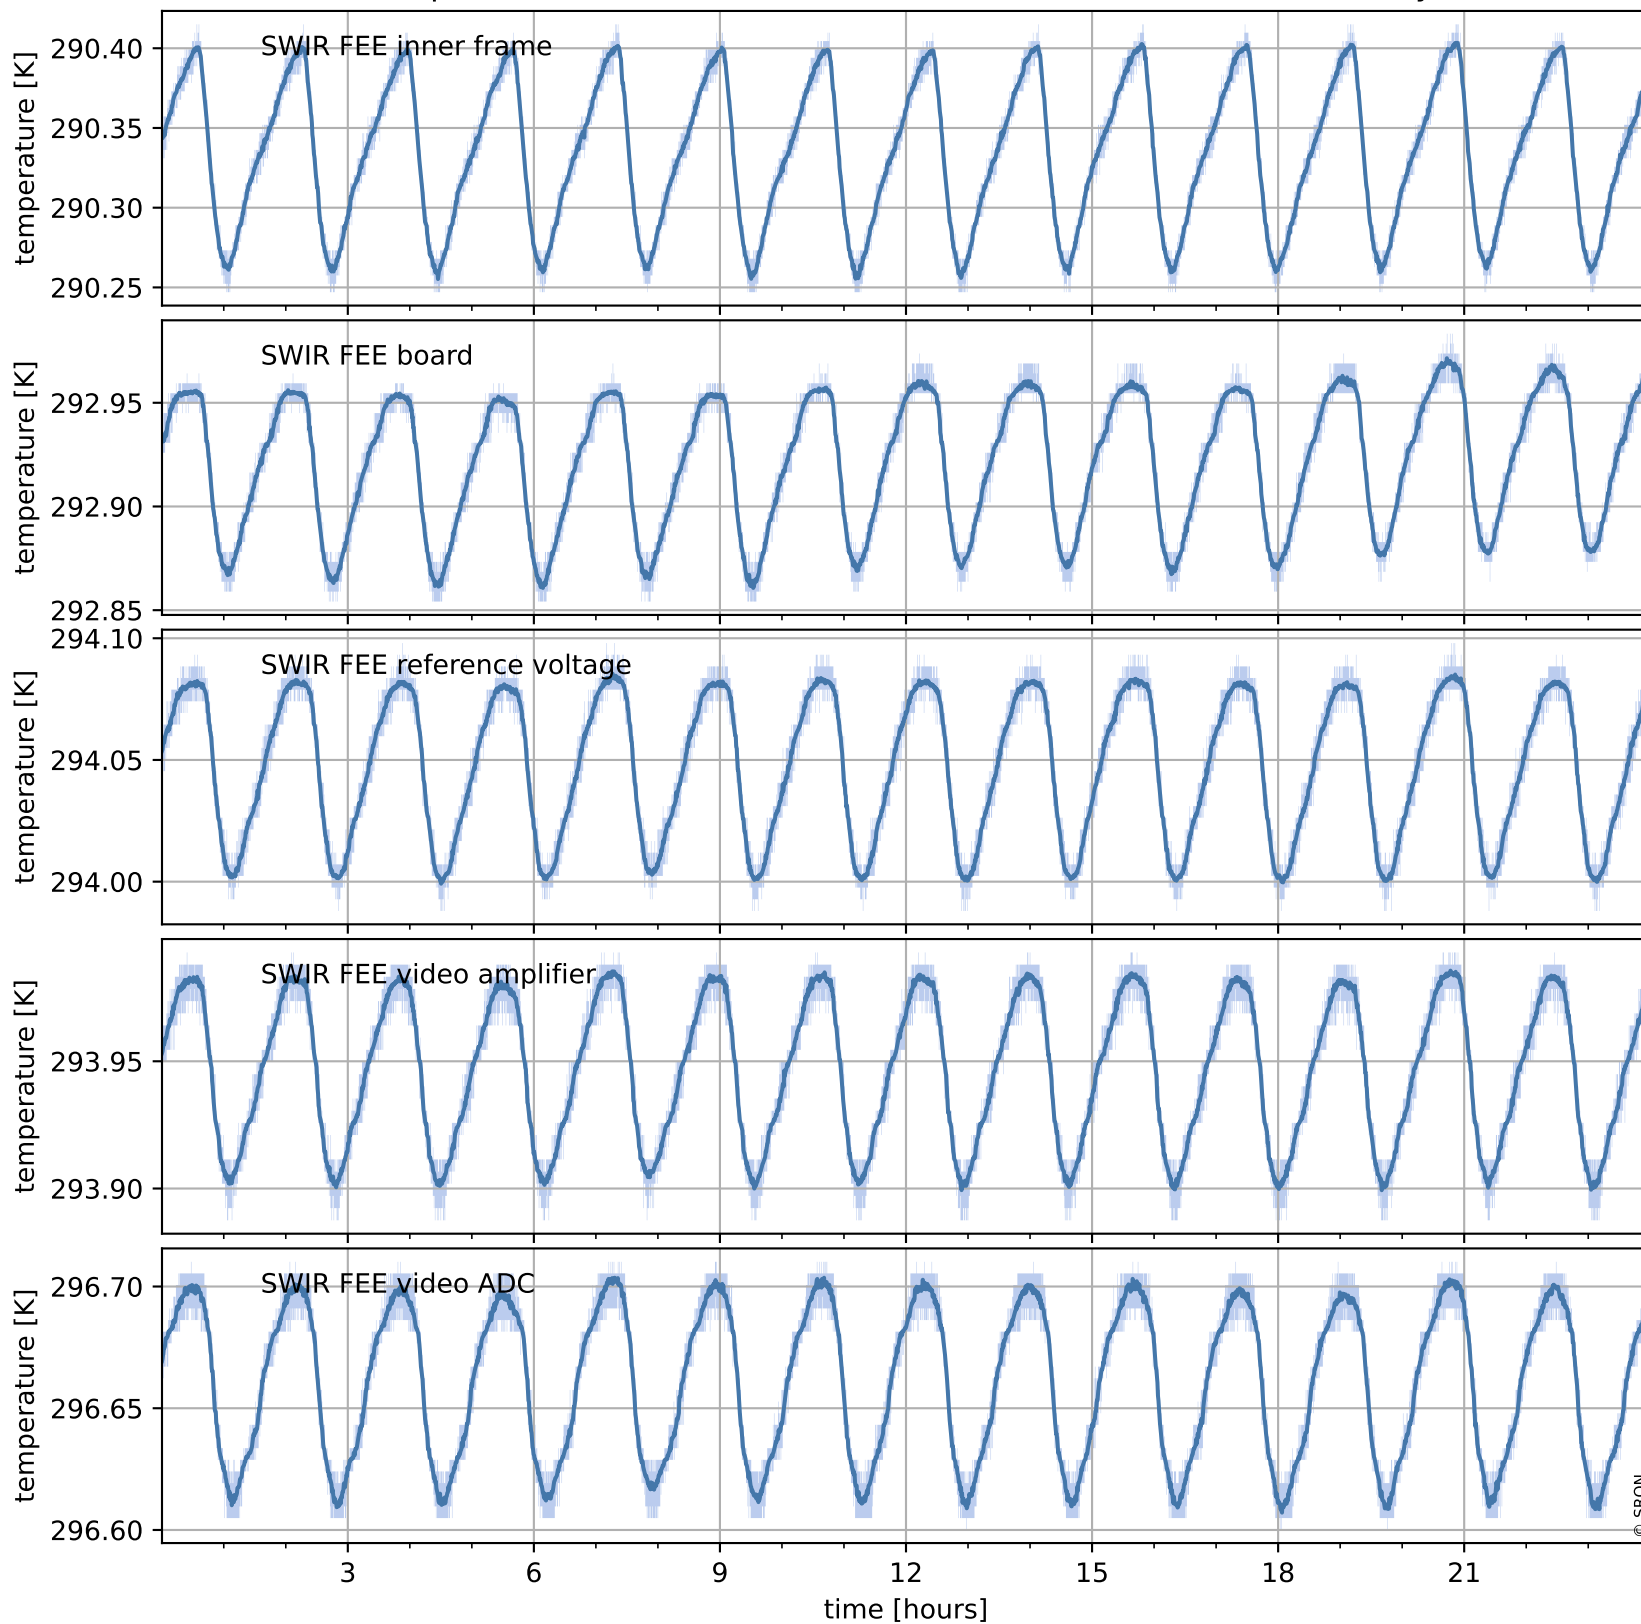

Tropomi SWIR housekeeping data

orbits : [392, 406]
coverage : 2017-11-10 / 2017-11-11
created : 2023-08-21T08:22:53

Temperature of sensors at the SWIR front-end electronics (one day)