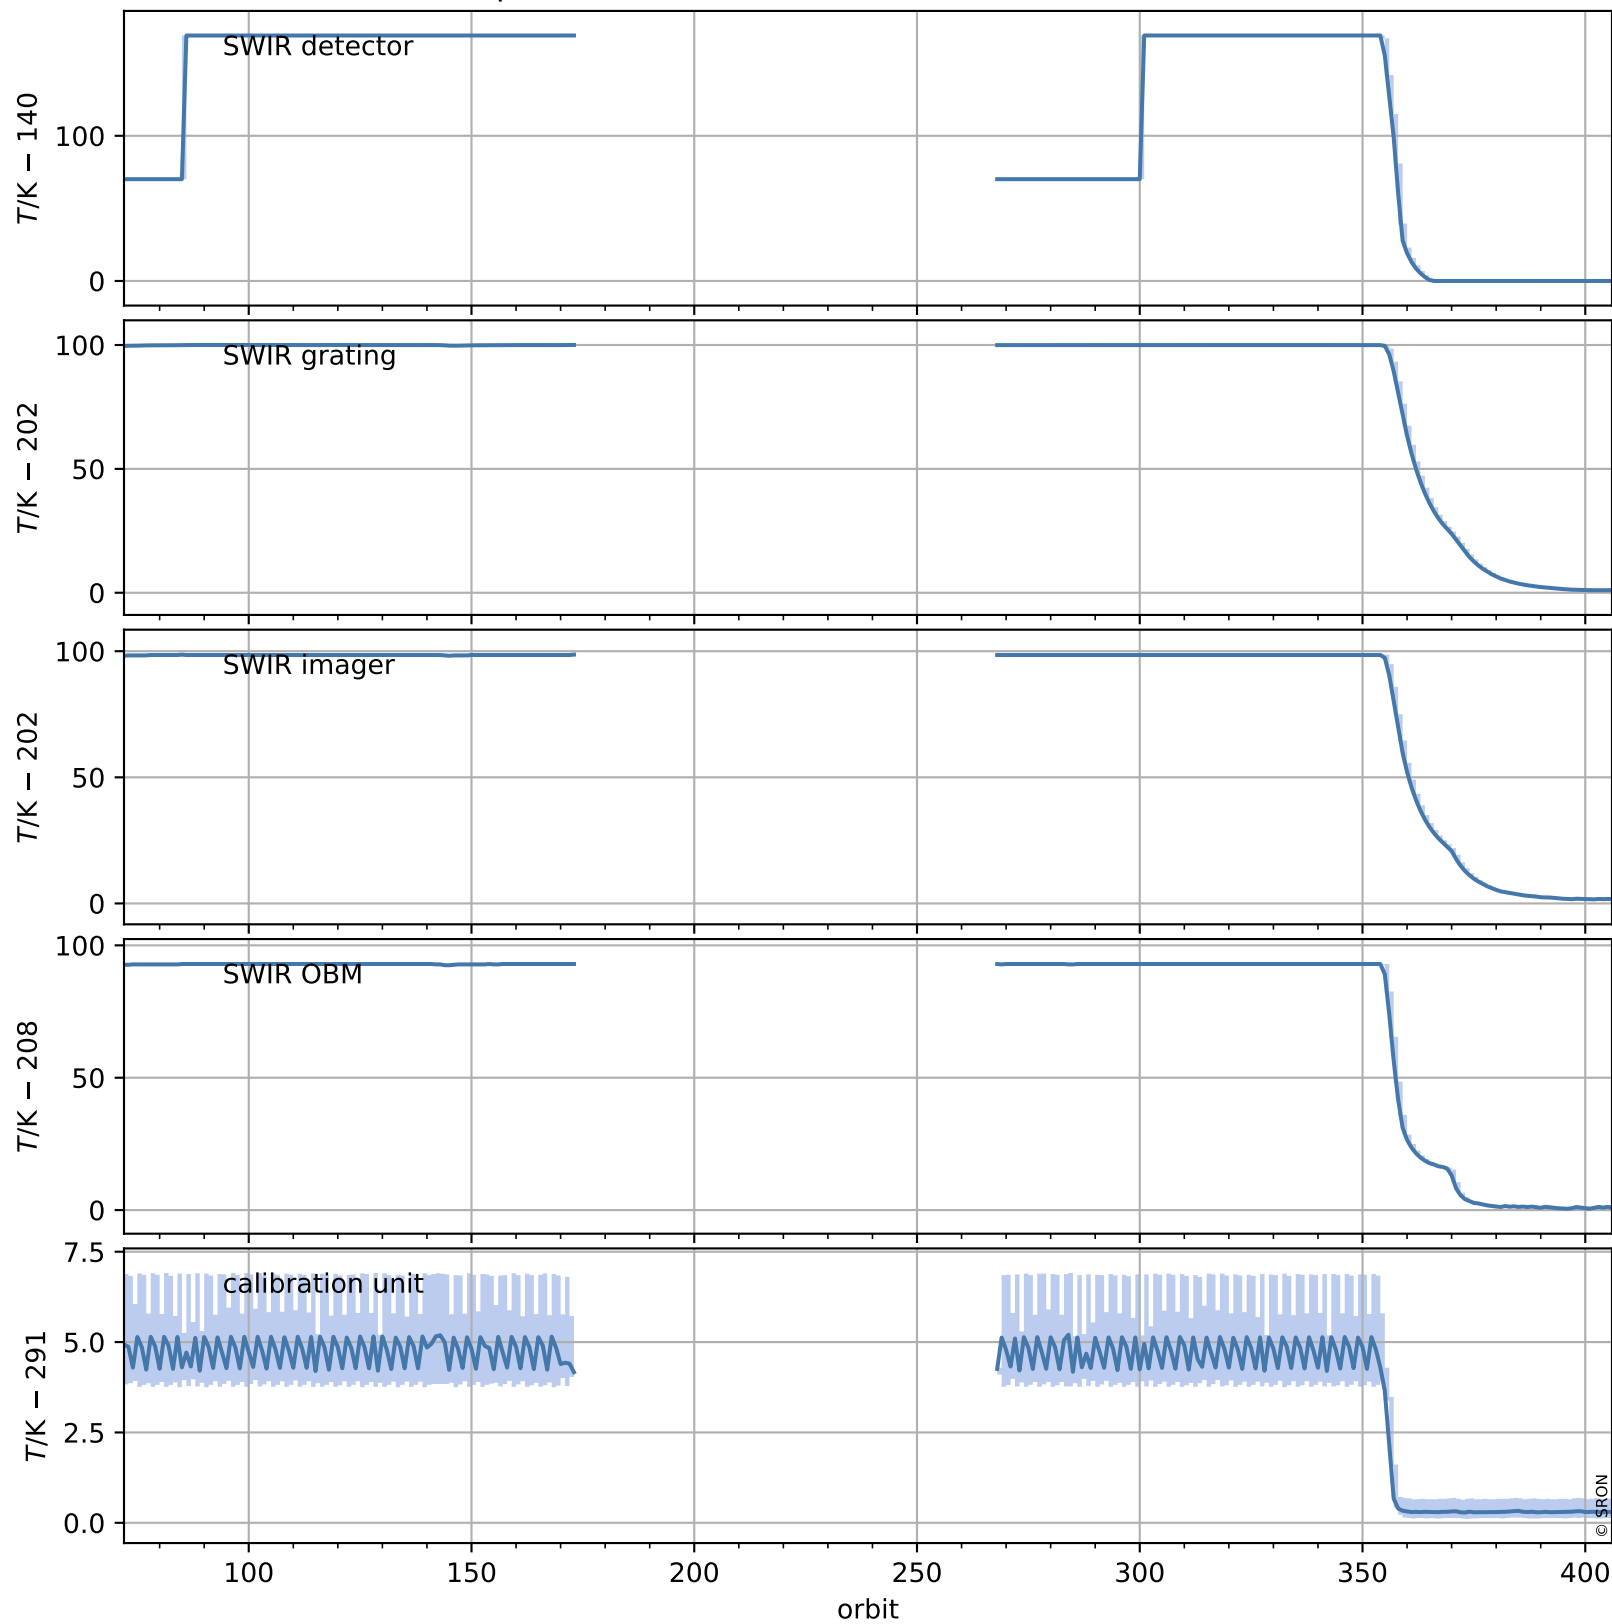

Tropomi SWIR housekeeping data

orbits : [392, 406]
coverage : 2017-11-10 / 2017-11-11
created : 2023-08-21T08:22:52

Temperature of sensors relevant for SWIR (one day)

Tropomi SWIR housekeeping data

orbits : [1, 406]
coverage : 2017-10-18 / 2017-11-11
created : 2023-08-21T08:22:52

Temperature of sensors relevant for SWIR (last month)

Tropomi SWIR housekeeping data

orbits : [392, 406]
coverage : 2017-11-10 / 2017-11-11
created : 2023-08-21T08:22:52

Current and duty cycle of 3 heaters relevant for SWIR (one day)

Tropomi SWIR housekeeping data

orbits : [1, 406]
coverage : 2017-10-18 / 2017-11-11
created : 2023-08-21T08:22:53

Current and duty cycle of 3 heaters relevant for SWIR (last month)

Tropomi SWIR housekeeping data

orbits : [392, 406]
coverage : 2017-11-10 / 2017-11-11
created : 2023-08-21T08:22:53

Temperature of sensors at the SWIR front-end electronics (one day)

Tropomi SWIR housekeeping data

orbits : [1, 406]
coverage : 2017-10-18 / 2017-11-11
created : 2023-08-21T08:22:54