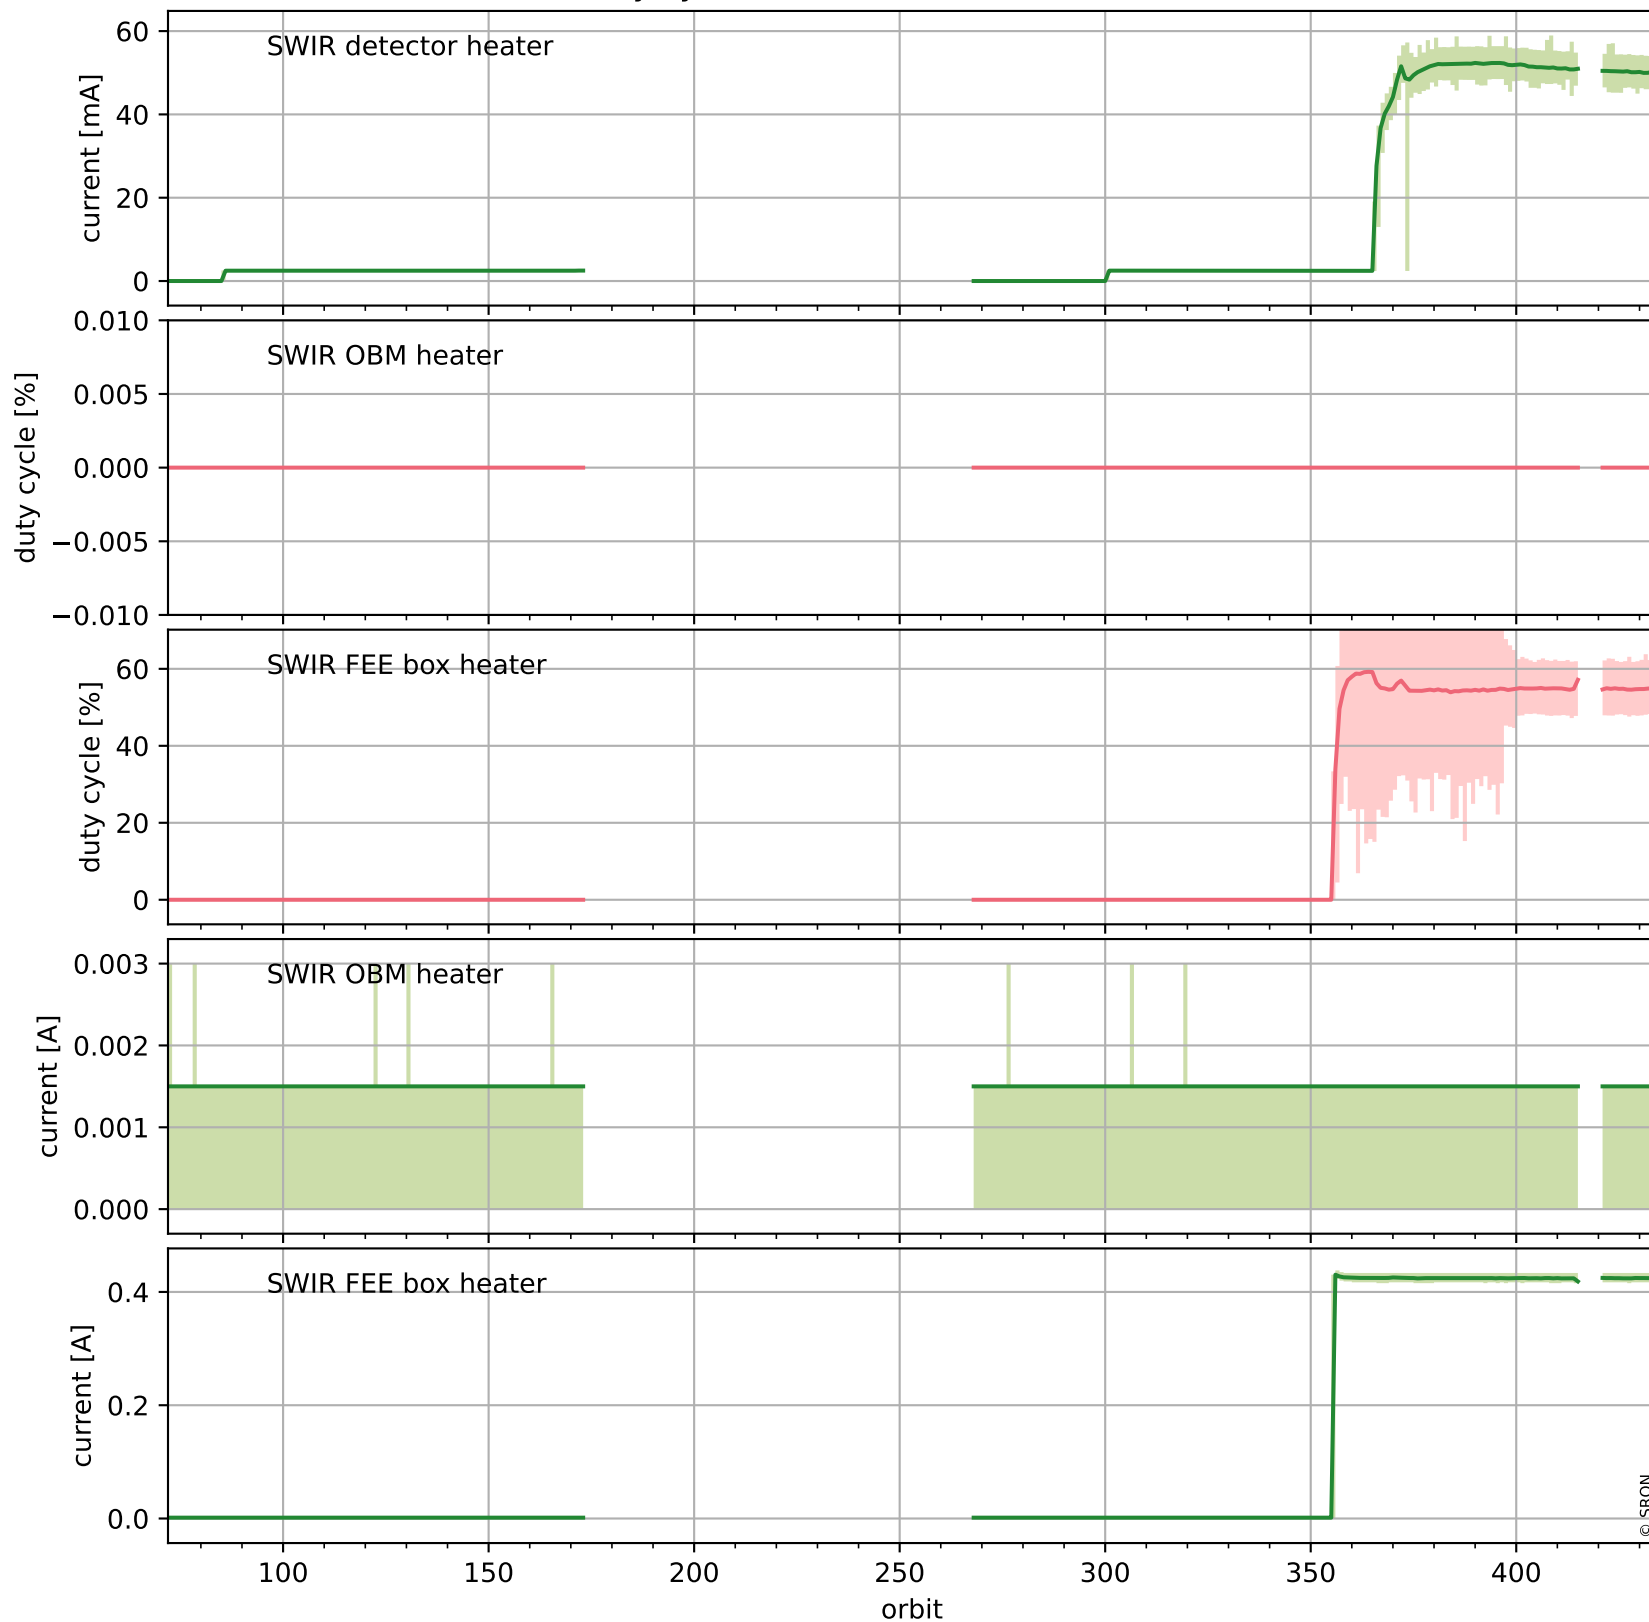

Tropomi SWIR housekeeping data

orbits : [421, 434]
coverage : 2017-11-12 / 2017-11-13
created : 2023-08-21T08:22:57

Temperature of sensors relevant for SWIR (one day)

Tropomi SWIR housekeeping data

orbits : [1, 434]
coverage : 2017-10-18 / 2017-11-13
created : 2023-08-21T08:22:57

Temperature of sensors relevant for SWIR (last month)

Tropomi SWIR housekeeping data

orbits : [421, 434]
coverage : 2017-11-12 / 2017-11-13
created : 2023-08-21T08:22:58

Current and duty cycle of 3 heaters relevant for SWIR (one day)

Tropomi SWIR housekeeping data

orbits : [1, 434]
coverage : 2017-10-18 / 2017-11-13
created : 2023-08-21T08:22:58

Current and duty cycle of 3 heaters relevant for SWIR (last month)

Tropomi SWIR housekeeping data

orbits : [421, 434]
coverage : 2017-11-12 / 2017-11-13
created : 2023-08-21T08:22:58

Temperature of sensors at the SWIR front-end electronics (one day)

Tropomi SWIR housekeeping data

orbits : [1, 434]
coverage : 2017-10-18 / 2017-11-13
created : 2023-08-21T08:22:59