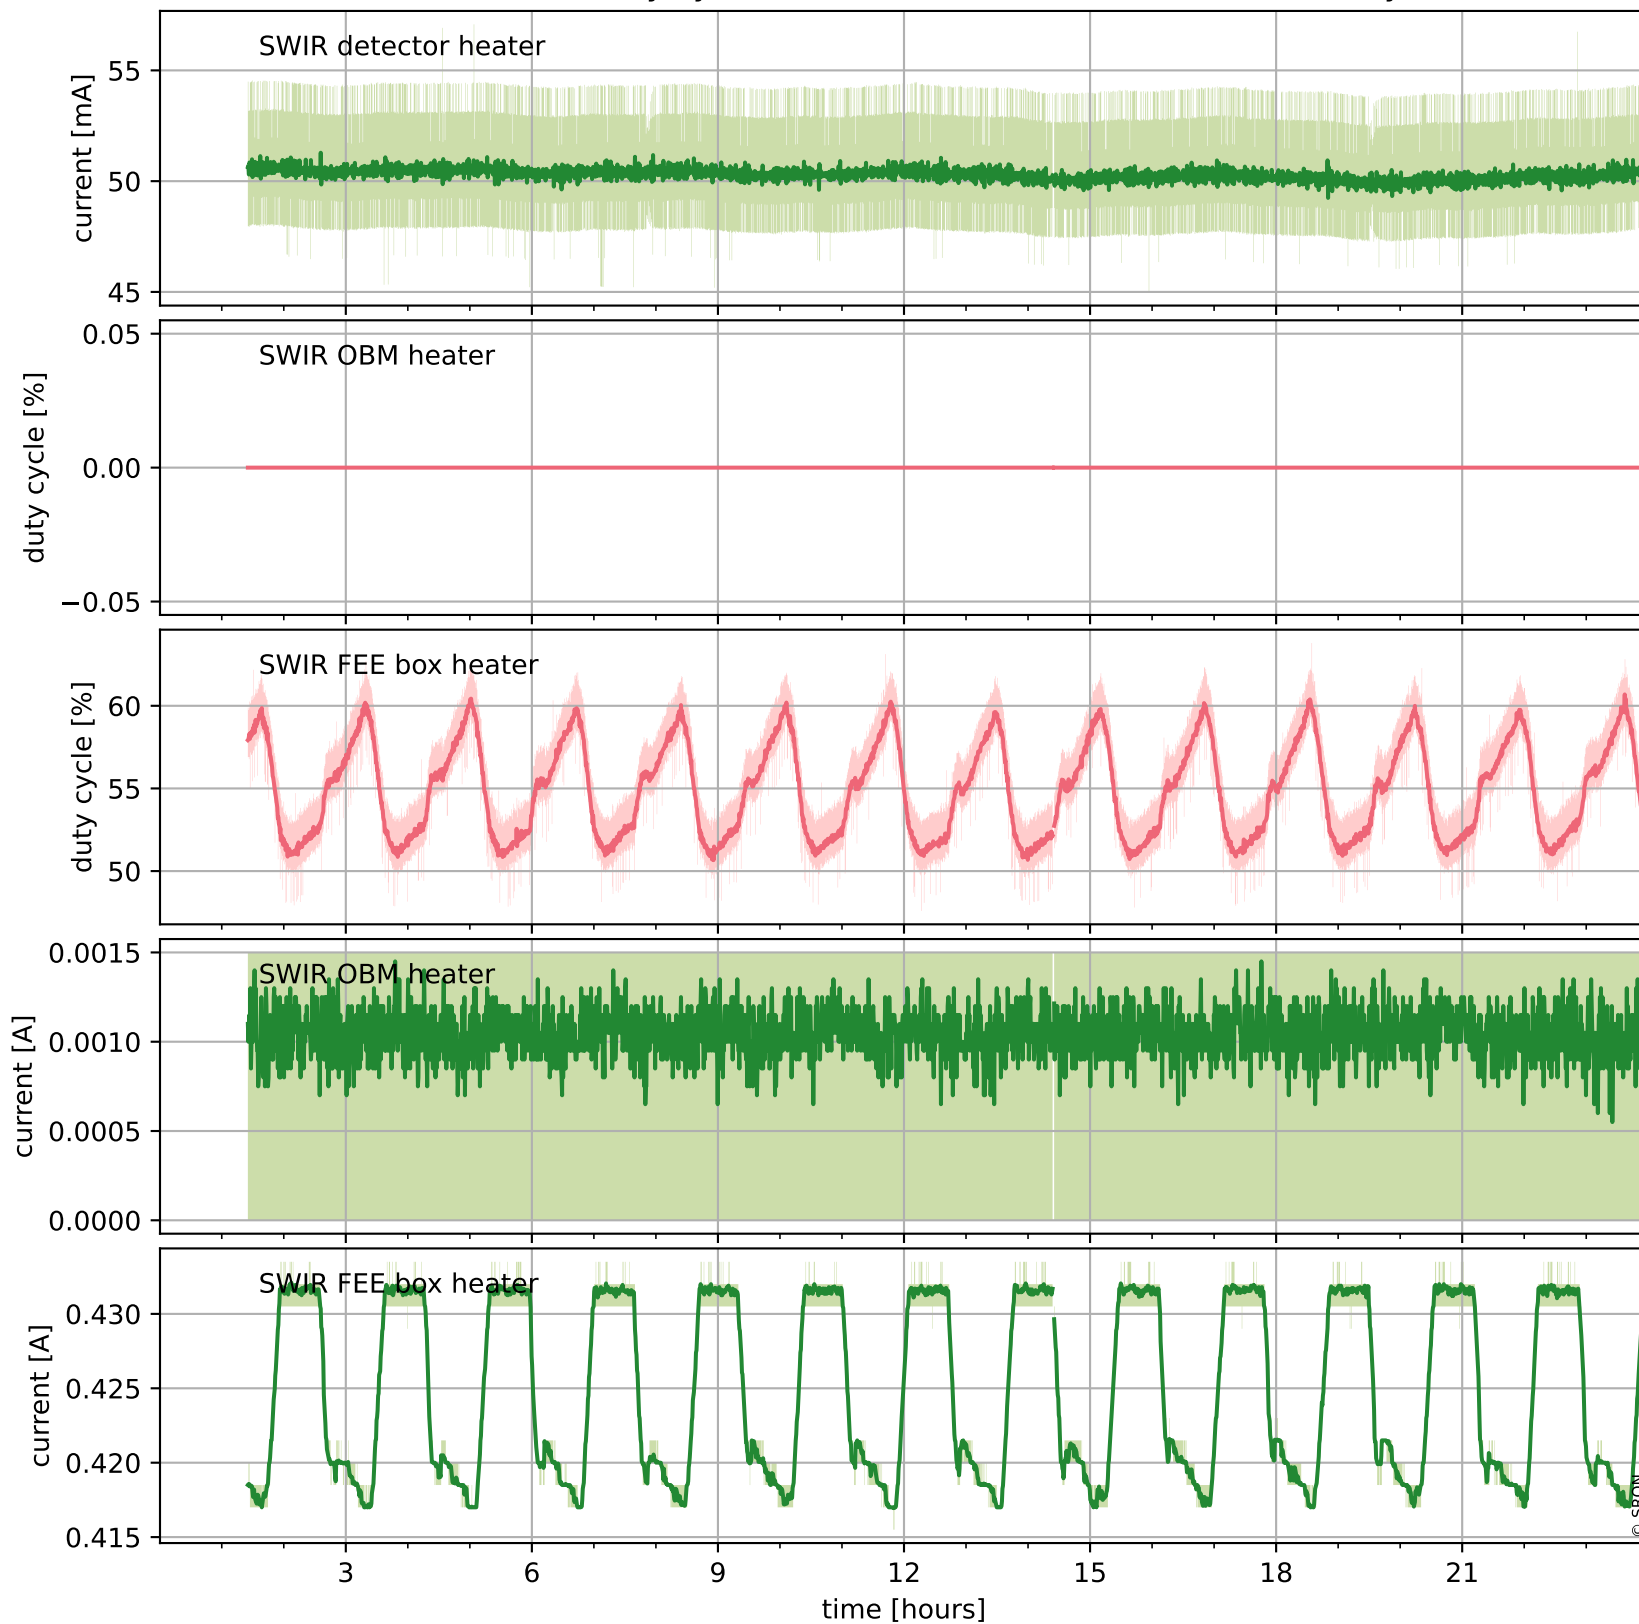

Tropomi SWIR housekeeping data

orbits : [421, 434]
coverage : 2017-11-12 / 2017-11-13
created : 2023-08-21T08:22:57

Temperature of sensors relevant for SWIR (one day)

Tropomi SWIR housekeeping data

orbits : [1, 434]
coverage : 2017-10-18 / 2017-11-13
created : 2023-08-21T08:22:57

Temperature of sensors relevant for SWIR (last month)

Tropomi SWIR housekeeping data

orbits : [421, 434]
coverage : 2017-11-12 / 2017-11-13
created : 2023-08-21T08:22:58

Current and duty cycle of 3 heaters relevant for SWIR (one day)

Tropomi SWIR housekeeping data

orbits : [1, 434]
coverage : 2017-10-18 / 2017-11-13
created : 2023-08-21T08:22:58

Current and duty cycle of 3 heaters relevant for SWIR (last month)

Tropomi SWIR housekeeping data

orbits : [421, 434]
coverage : 2017-11-12 / 2017-11-13
created : 2023-08-21T08:22:58

Temperature of sensors at the SWIR front-end electronics (one day)

Tropomi SWIR housekeeping data

orbits : [1, 434]
coverage : 2017-10-18 / 2017-11-13
created : 2023-08-21T08:22:59