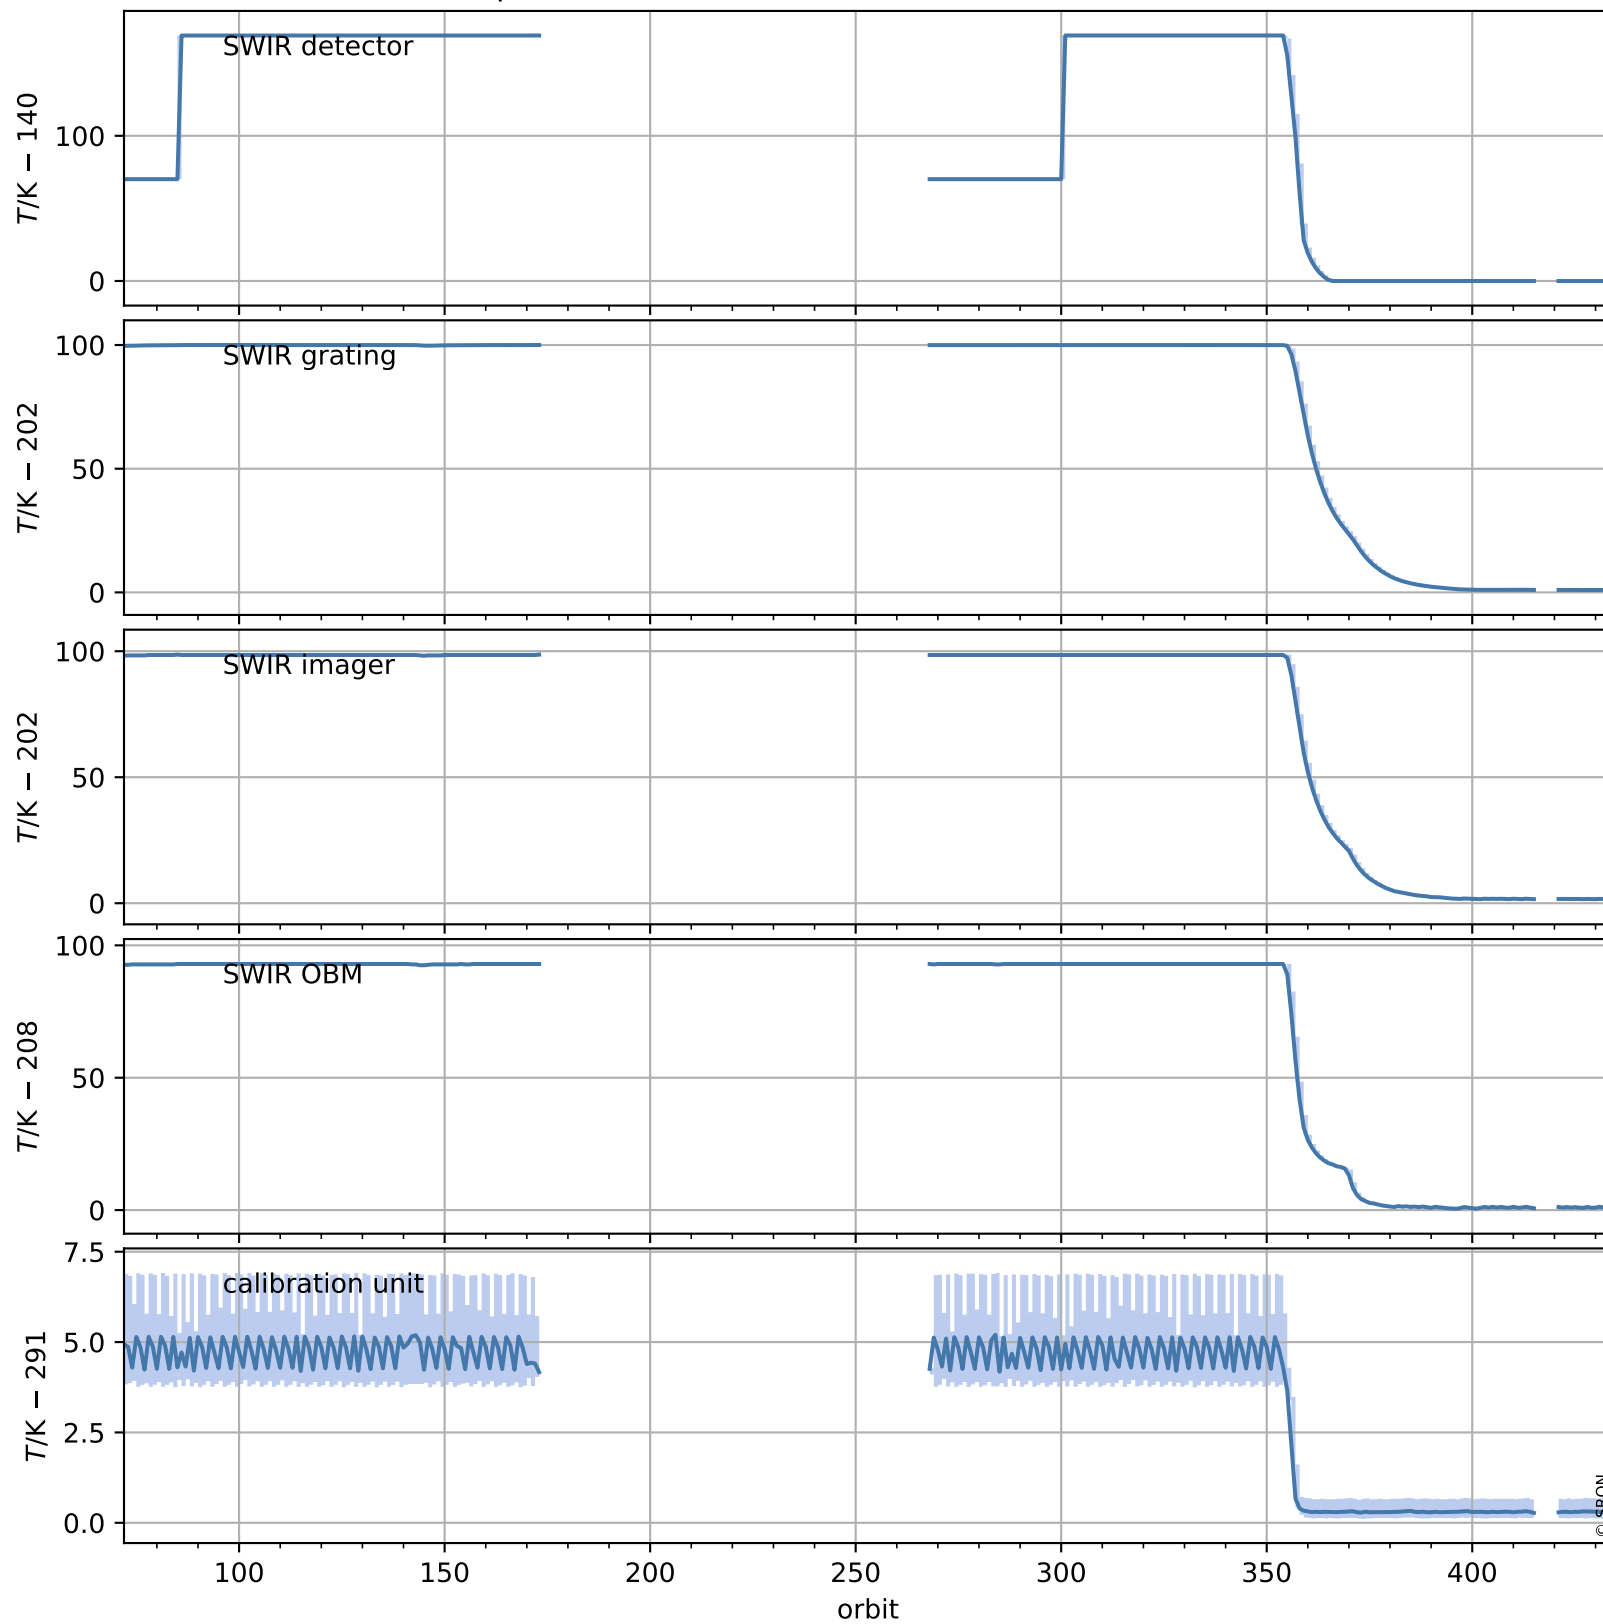

Tropomi SWIR housekeeping data

orbits : [421, 434]
coverage : 2017-11-12 / 2017-11-13
created : 2023-08-21T08:22:57

Temperature of sensors relevant for SWIR (one day)

Tropomi SWIR housekeeping data

orbits : [1, 434]
coverage : 2017-10-18 / 2017-11-13
created : 2023-08-21T08:22:57

Temperature of sensors relevant for SWIR (last month)

Tropomi SWIR housekeeping data

orbits : [421, 434]
coverage : 2017-11-12 / 2017-11-13
created : 2023-08-21T08:22:58

Current and duty cycle of 3 heaters relevant for SWIR (one day)

Tropomi SWIR housekeeping data

orbits : [1, 434]
coverage : 2017-10-18 / 2017-11-13
created : 2023-08-21T08:22:58

Current and duty cycle of 3 heaters relevant for SWIR (last month)

Tropomi SWIR housekeeping data

orbits : [421, 434]
coverage : 2017-11-12 / 2017-11-13
created : 2023-08-21T08:22:58

Temperature of sensors at the SWIR front-end electronics (one day)

Tropomi SWIR housekeeping data

orbits : [1, 434]
coverage : 2017-10-18 / 2017-11-13
created : 2023-08-21T08:22:59