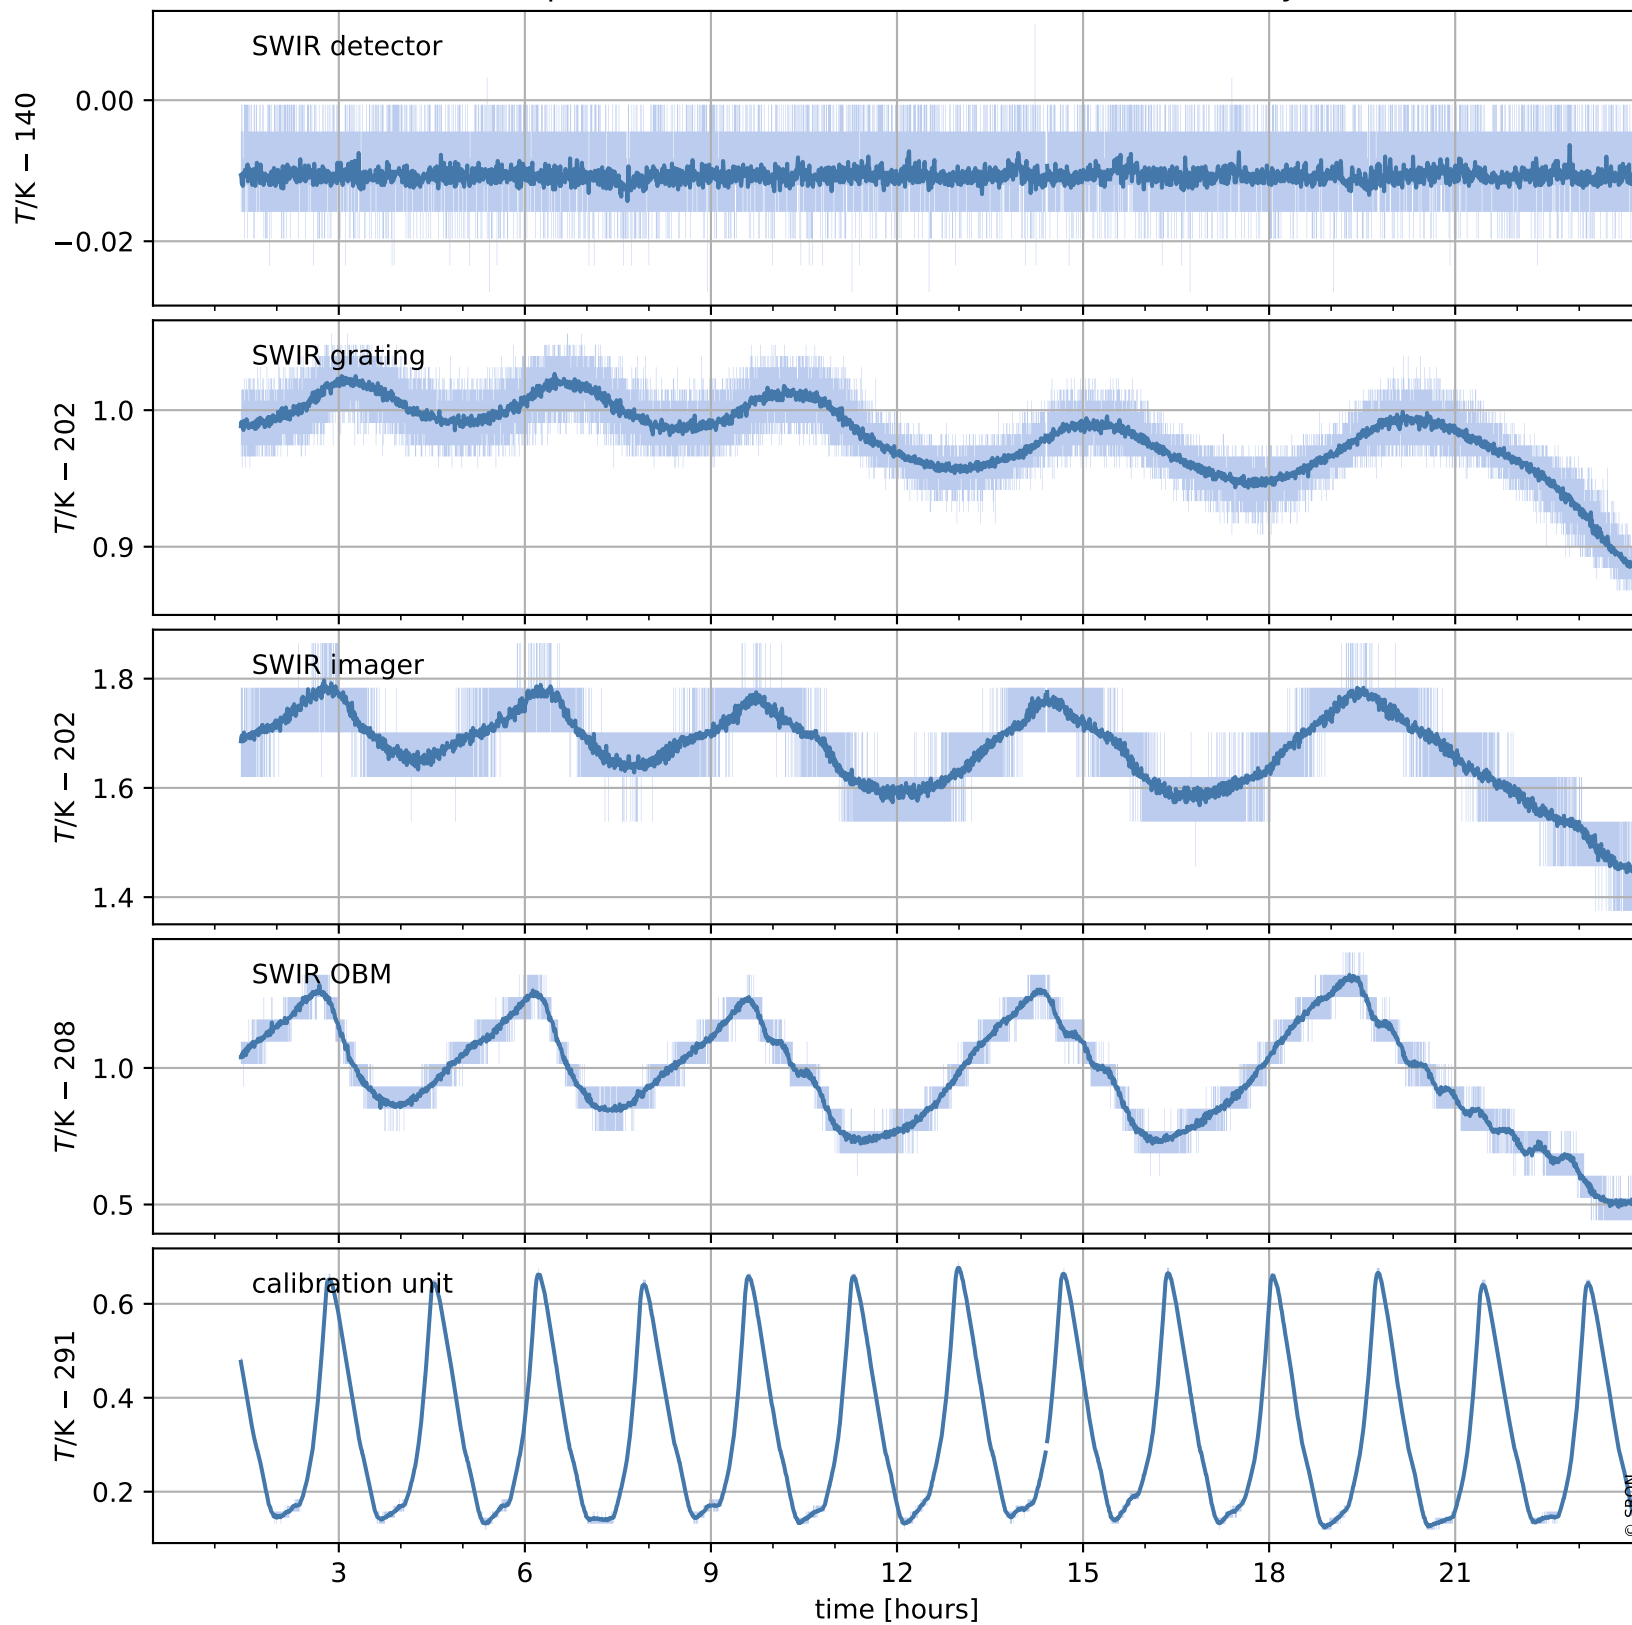

Tropomi SWIR housekeeping data

orbits : [421, 434]
coverage : 2017-11-12 / 2017-11-13
created : 2023-08-21T08:22:57

Temperature of sensors relevant for SWIR (one day)

Tropomi SWIR housekeeping data

orbits : [1, 434]
coverage : 2017-10-18 / 2017-11-13
created : 2023-08-21T08:22:57

Temperature of sensors relevant for SWIR (last month)

Tropomi SWIR housekeeping data

orbits : [421, 434]
coverage : 2017-11-12 / 2017-11-13
created : 2023-08-21T08:22:58

Current and duty cycle of 3 heaters relevant for SWIR (one day)