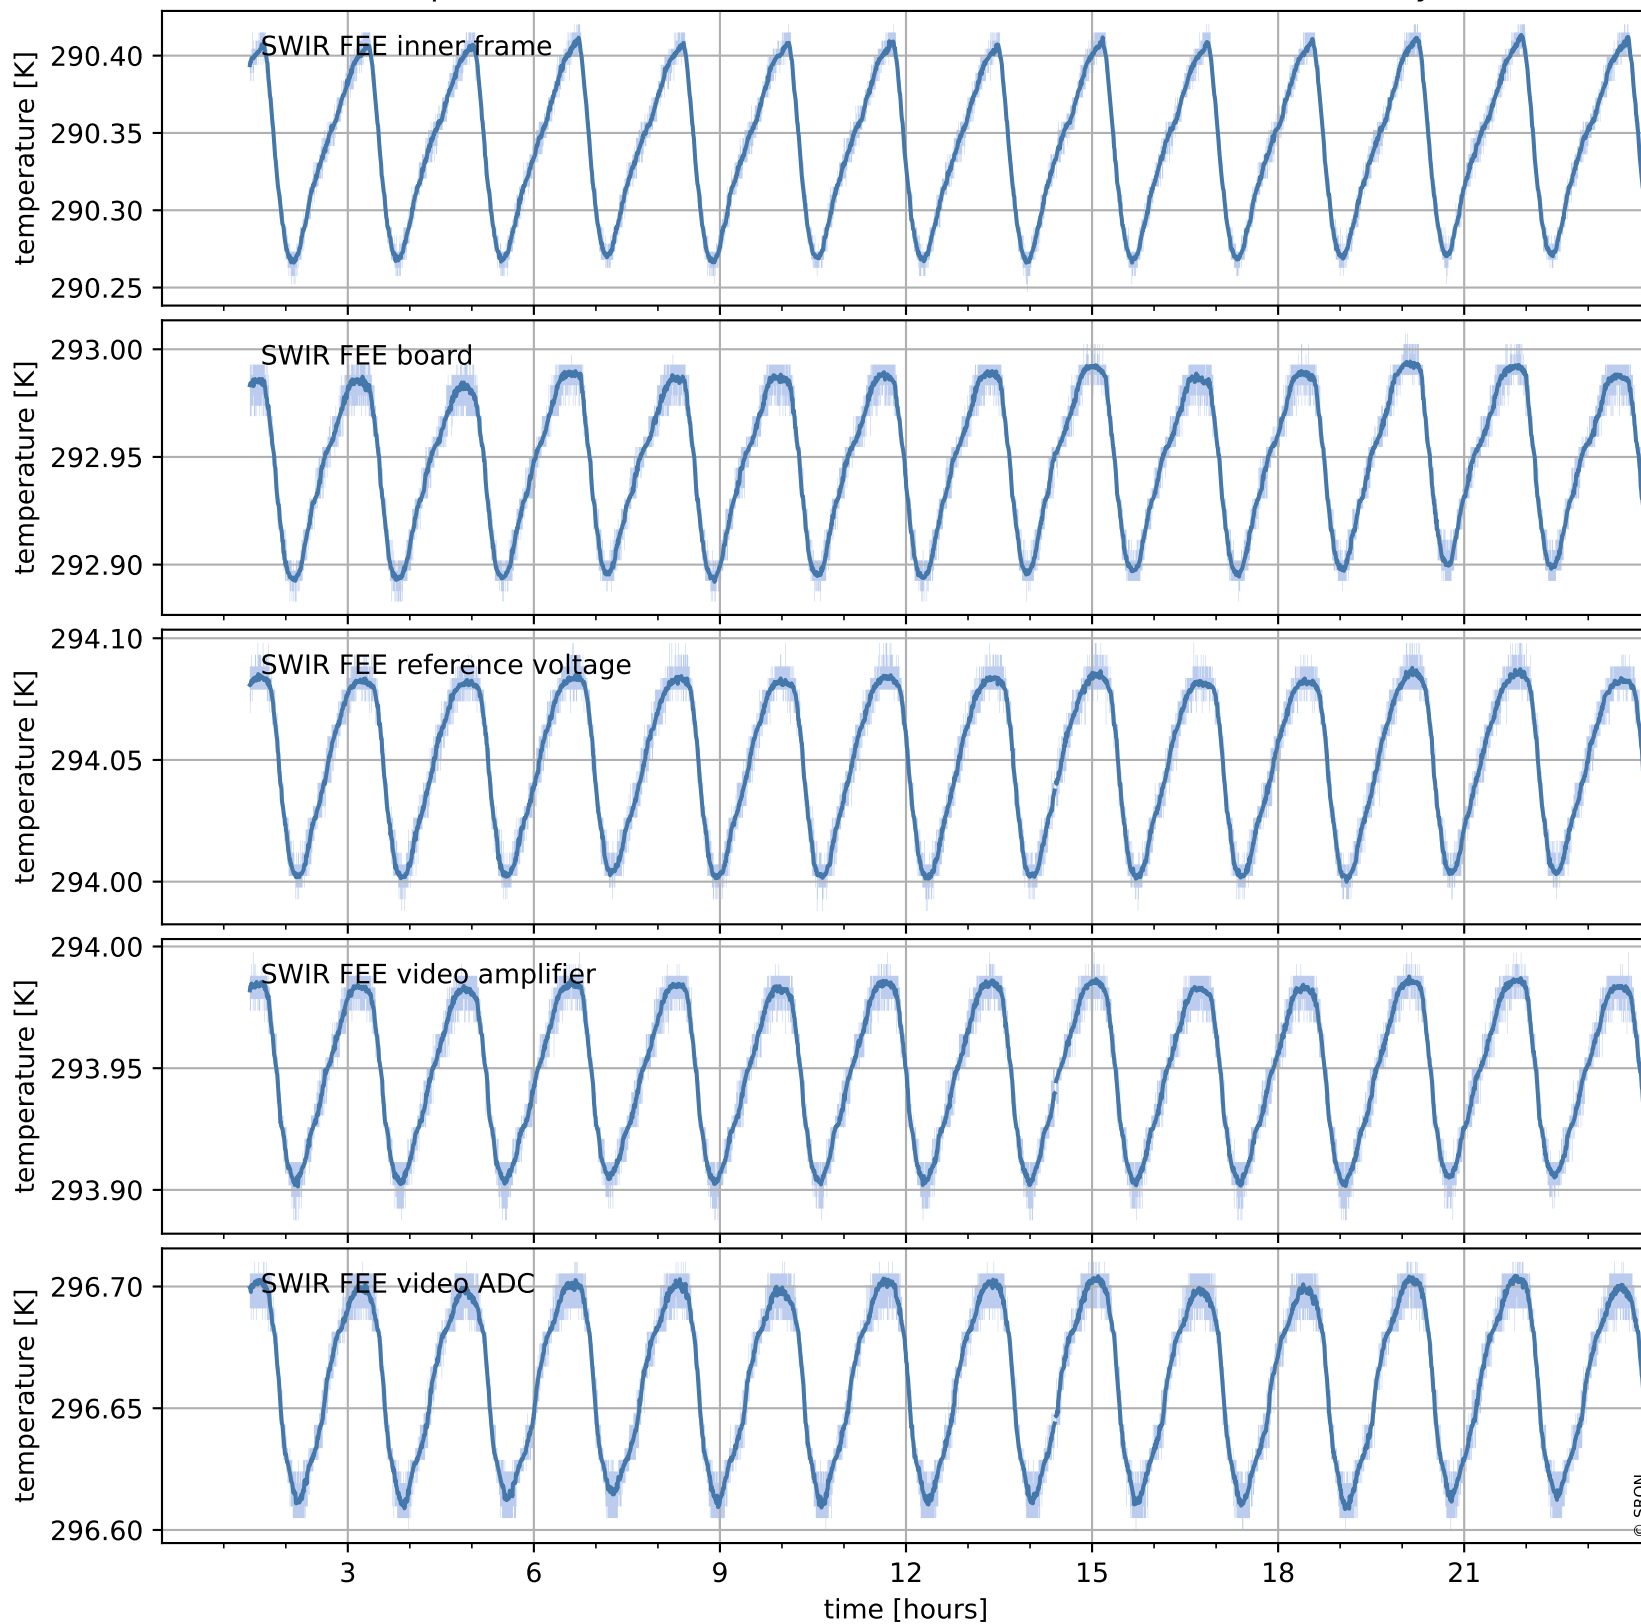

Tropomi SWIR housekeeping data

orbits : [421, 434]
coverage : 2017-11-12 / 2017-11-13
created : 2023-08-21T08:22:58

Temperature of sensors at the SWIR front-end electronics (one day)