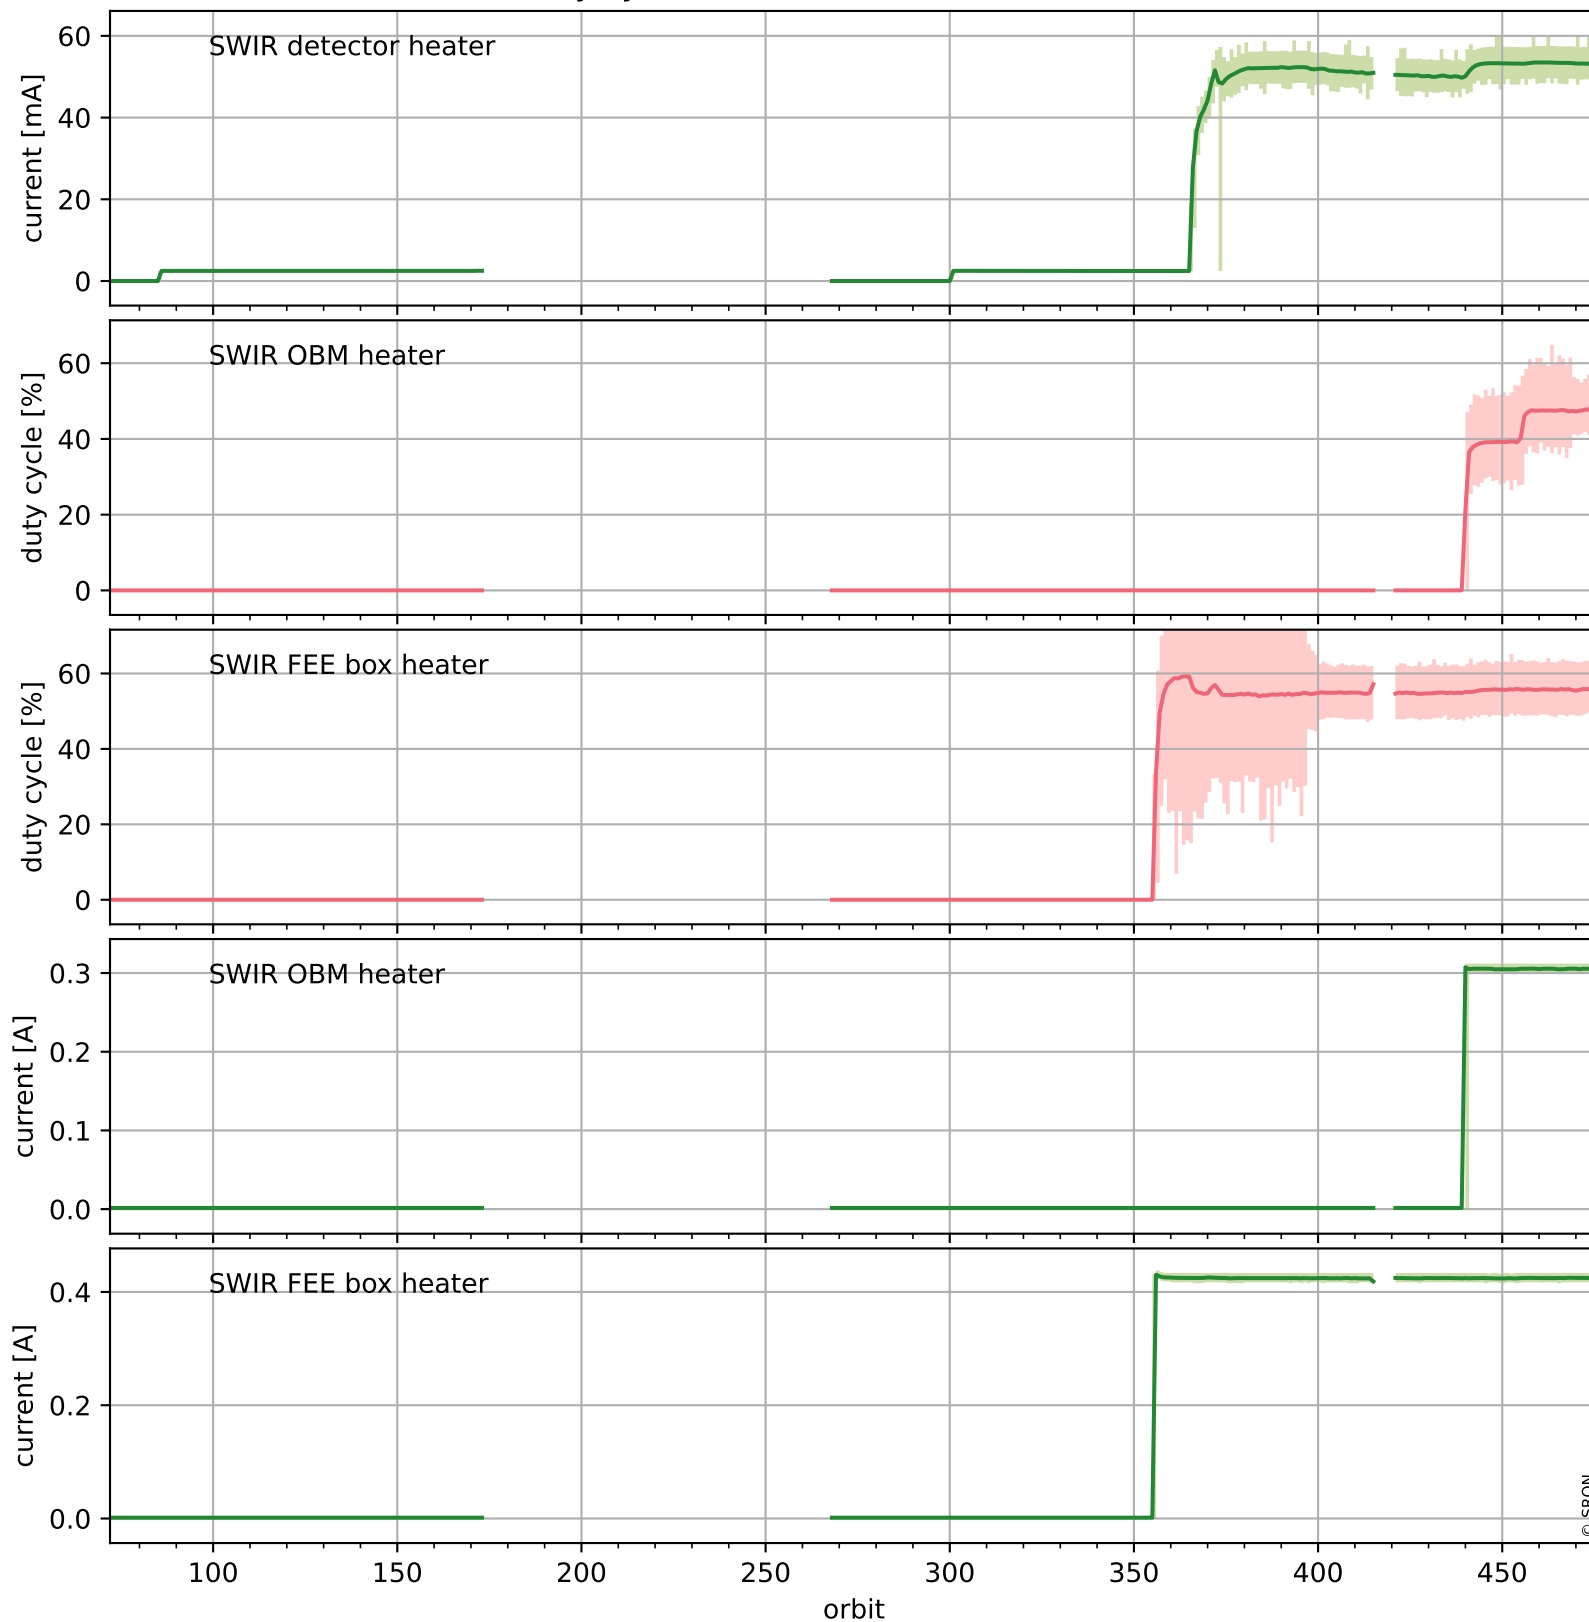

Tropomi SWIR housekeeping data

orbits : [463, 476]
coverage : 2017-11-15 / 2017-11-16
created : 2023-08-21T08:23:05

Temperature of sensors relevant for SWIR (one day)

Tropomi SWIR housekeeping data

orbits : [1, 476]
coverage : 2017-10-18 / 2017-11-16
created : 2023-08-21T08:23:05

Temperature of sensors relevant for SWIR (last month)

Tropomi SWIR housekeeping data

orbits : [463, 476]
coverage : 2017-11-15 / 2017-11-16
created : 2023-08-21T08:23:06

Current and duty cycle of 3 heaters relevant for SWIR (one day)

Tropomi SWIR housekeeping data

orbits : [1, 476]
coverage : 2017-10-18 / 2017-11-16
created : 2023-08-21T08:23:06

Current and duty cycle of 3 heaters relevant for SWIR (last month)

Tropomi SWIR housekeeping data

orbits : [463, 476]
coverage : 2017-11-15 / 2017-11-16
created : 2023-08-21T08:23:06

Temperature of sensors at the SWIR front-end electronics (one day)

Tropomi SWIR housekeeping data

orbits : [1, 476]
coverage : 2017-10-18 / 2017-11-16
created : 2023-08-21T08:23:07