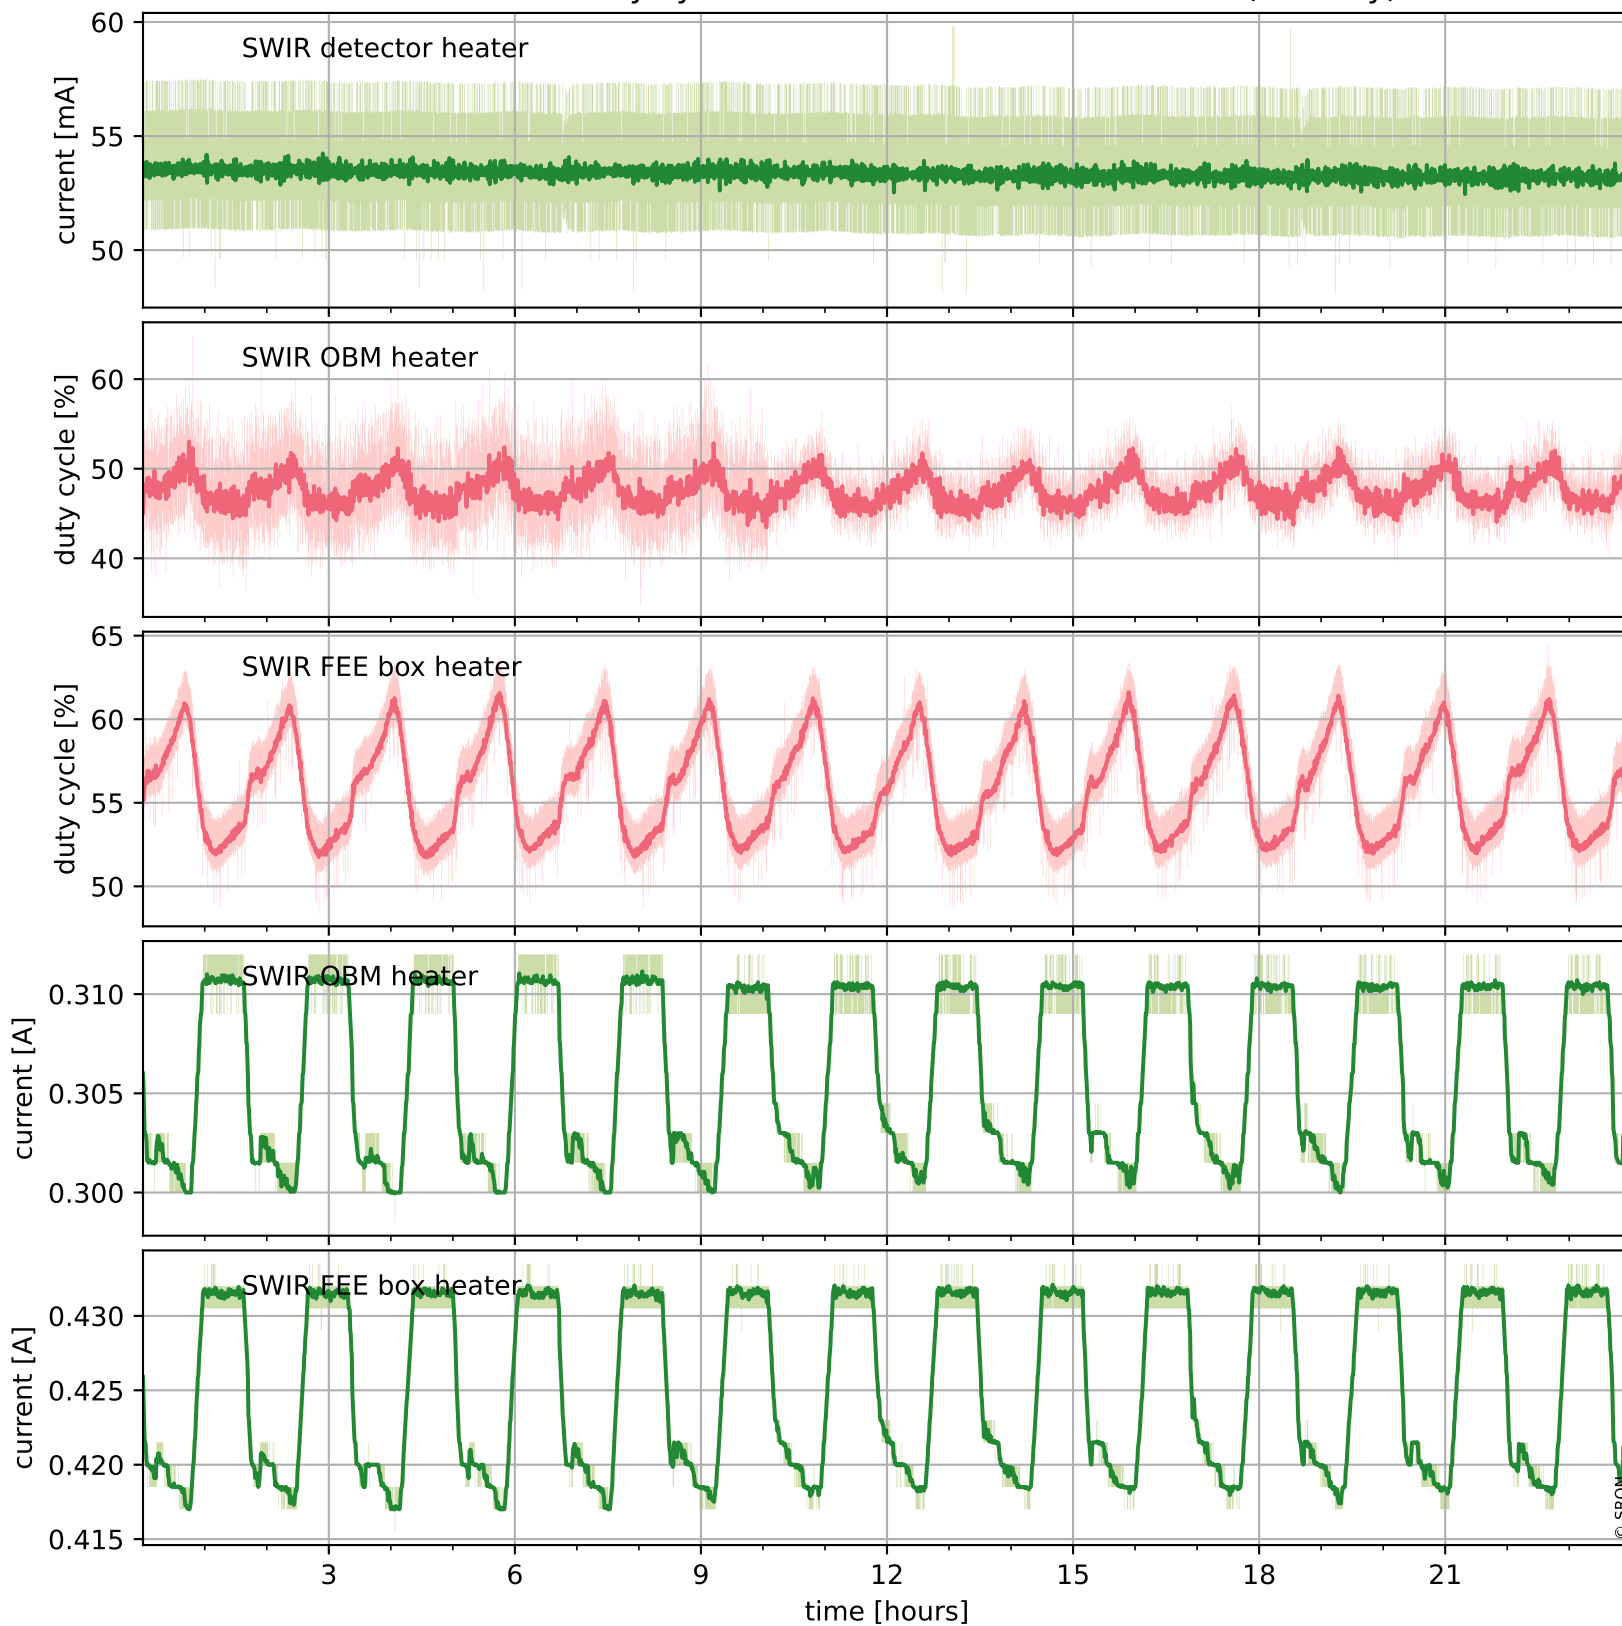

Tropomi SWIR housekeeping data

orbits : [463, 476]
coverage : 2017-11-15 / 2017-11-16
created : 2023-08-21T08:23:05

Temperature of sensors relevant for SWIR (one day)

Tropomi SWIR housekeeping data

orbits : [1, 476]
coverage : 2017-10-18 / 2017-11-16
created : 2023-08-21T08:23:05

Temperature of sensors relevant for SWIR (last month)

Tropomi SWIR housekeeping data

orbits : [463, 476]
coverage : 2017-11-15 / 2017-11-16
created : 2023-08-21T08:23:06

Current and duty cycle of 3 heaters relevant for SWIR (one day)

Tropomi SWIR housekeeping data

orbits : [1, 476]
coverage : 2017-10-18 / 2017-11-16
created : 2023-08-21T08:23:06

Current and duty cycle of 3 heaters relevant for SWIR (last month)

Tropomi SWIR housekeeping data