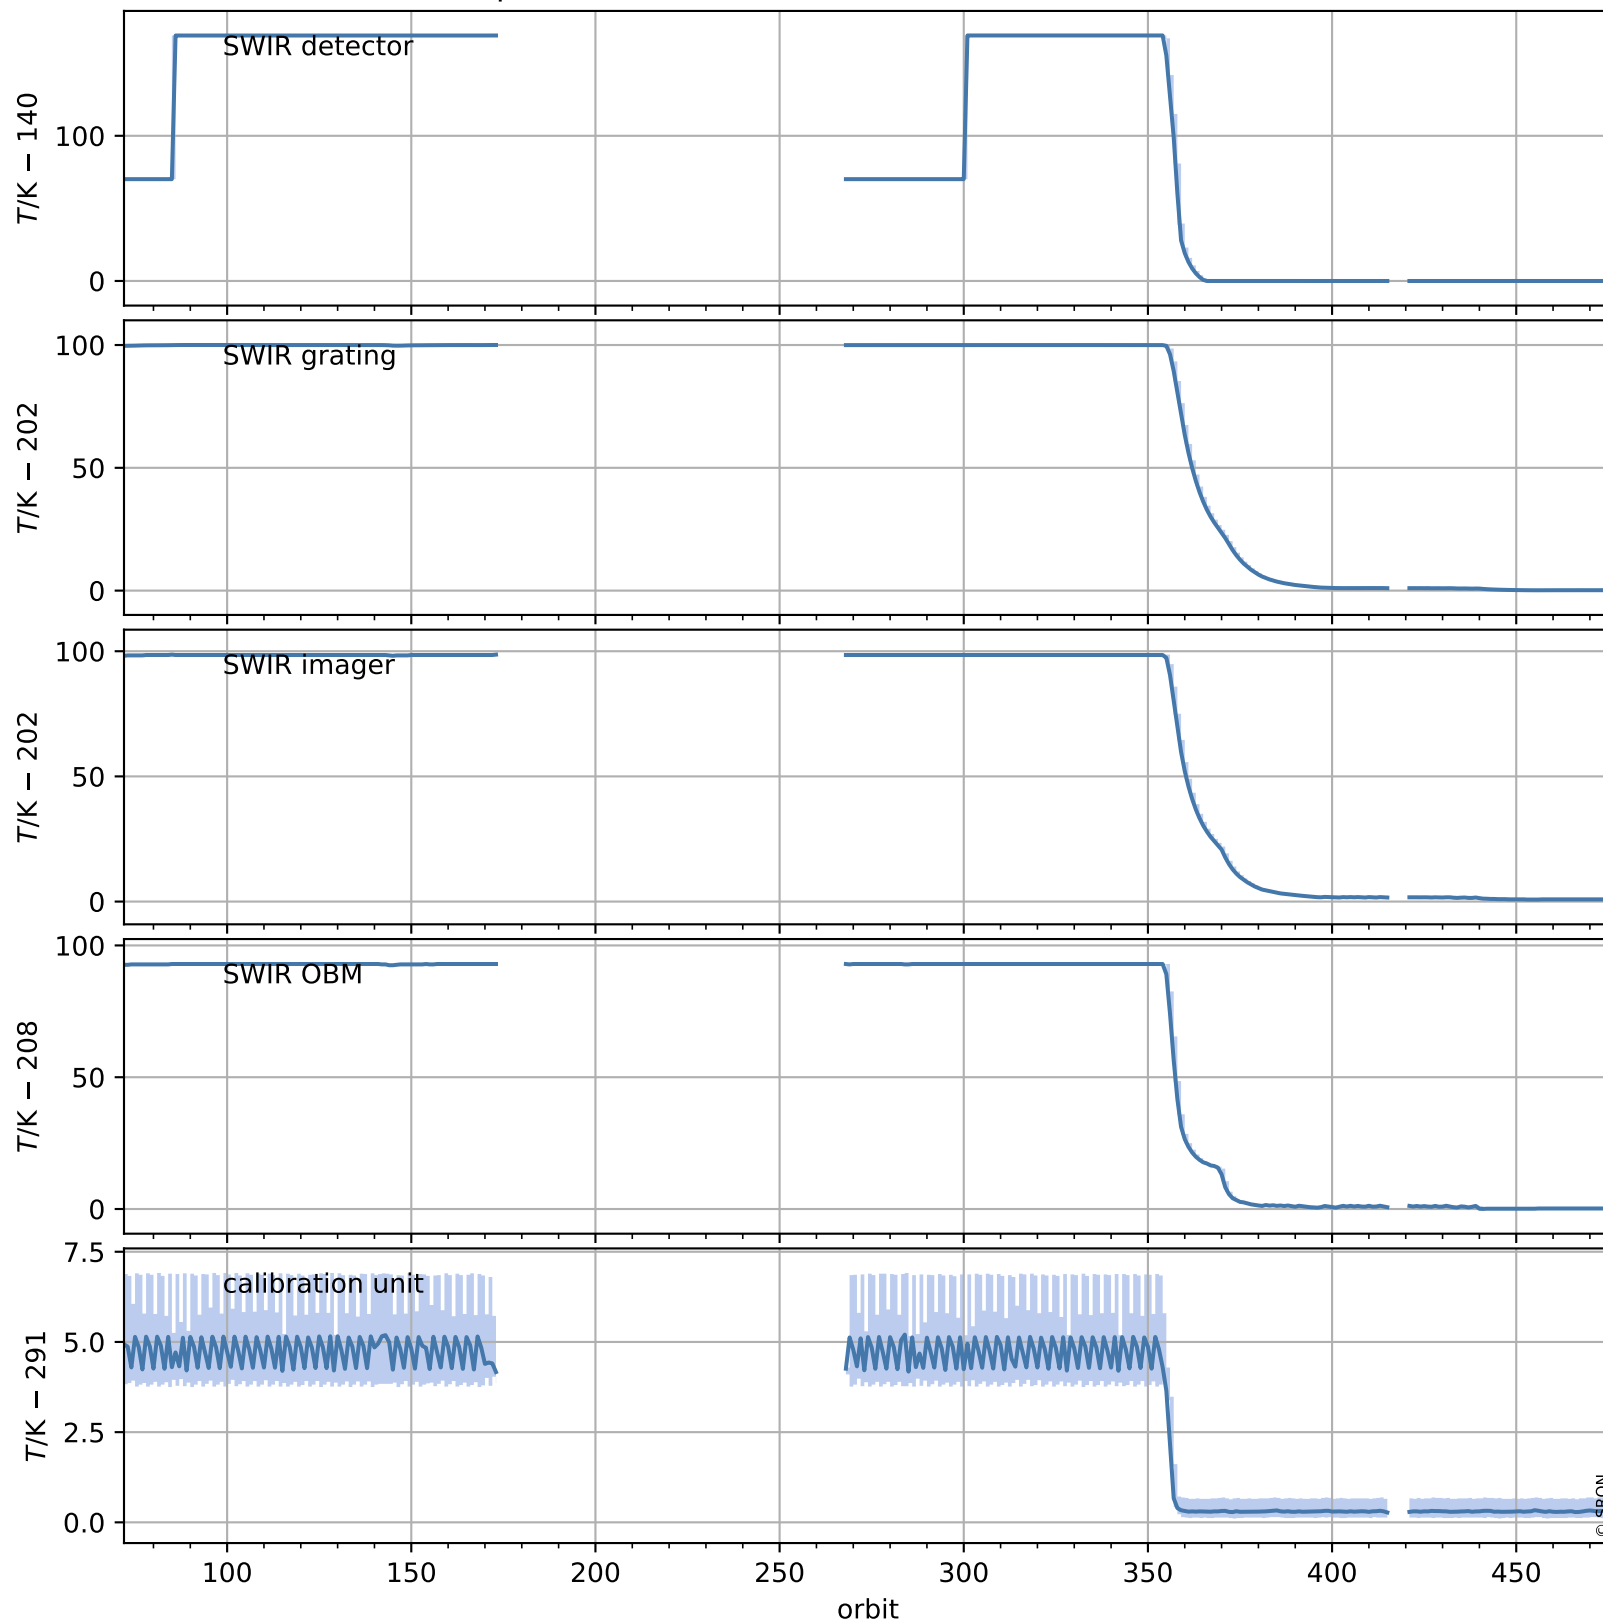

Tropomi SWIR housekeeping data

orbits : [463, 476]
coverage : 2017-11-15 / 2017-11-16
created : 2023-08-21T08:23:05

Temperature of sensors relevant for SWIR (one day)

Tropomi SWIR housekeeping data

orbits : [1, 476]
coverage : 2017-10-18 / 2017-11-16
created : 2023-08-21T08:23:05

Temperature of sensors relevant for SWIR (last month)

Tropomi SWIR housekeeping data

orbits : [463, 476]
coverage : 2017-11-15 / 2017-11-16
created : 2023-08-21T08:23:06

Current and duty cycle of 3 heaters relevant for SWIR (one day)

Tropomi SWIR housekeeping data

orbits : [1, 476]
coverage : 2017-10-18 / 2017-11-16
created : 2023-08-21T08:23:06

Current and duty cycle of 3 heaters relevant for SWIR (last month)

Tropomi SWIR housekeeping data

orbits : [463, 476]
coverage : 2017-11-15 / 2017-11-16
created : 2023-08-21T08:23:06

Temperature of sensors at the SWIR front-end electronics (one day)

Tropomi SWIR housekeeping data

orbits : [1, 476]
coverage : 2017-10-18 / 2017-11-16
created : 2023-08-21T08:23:07