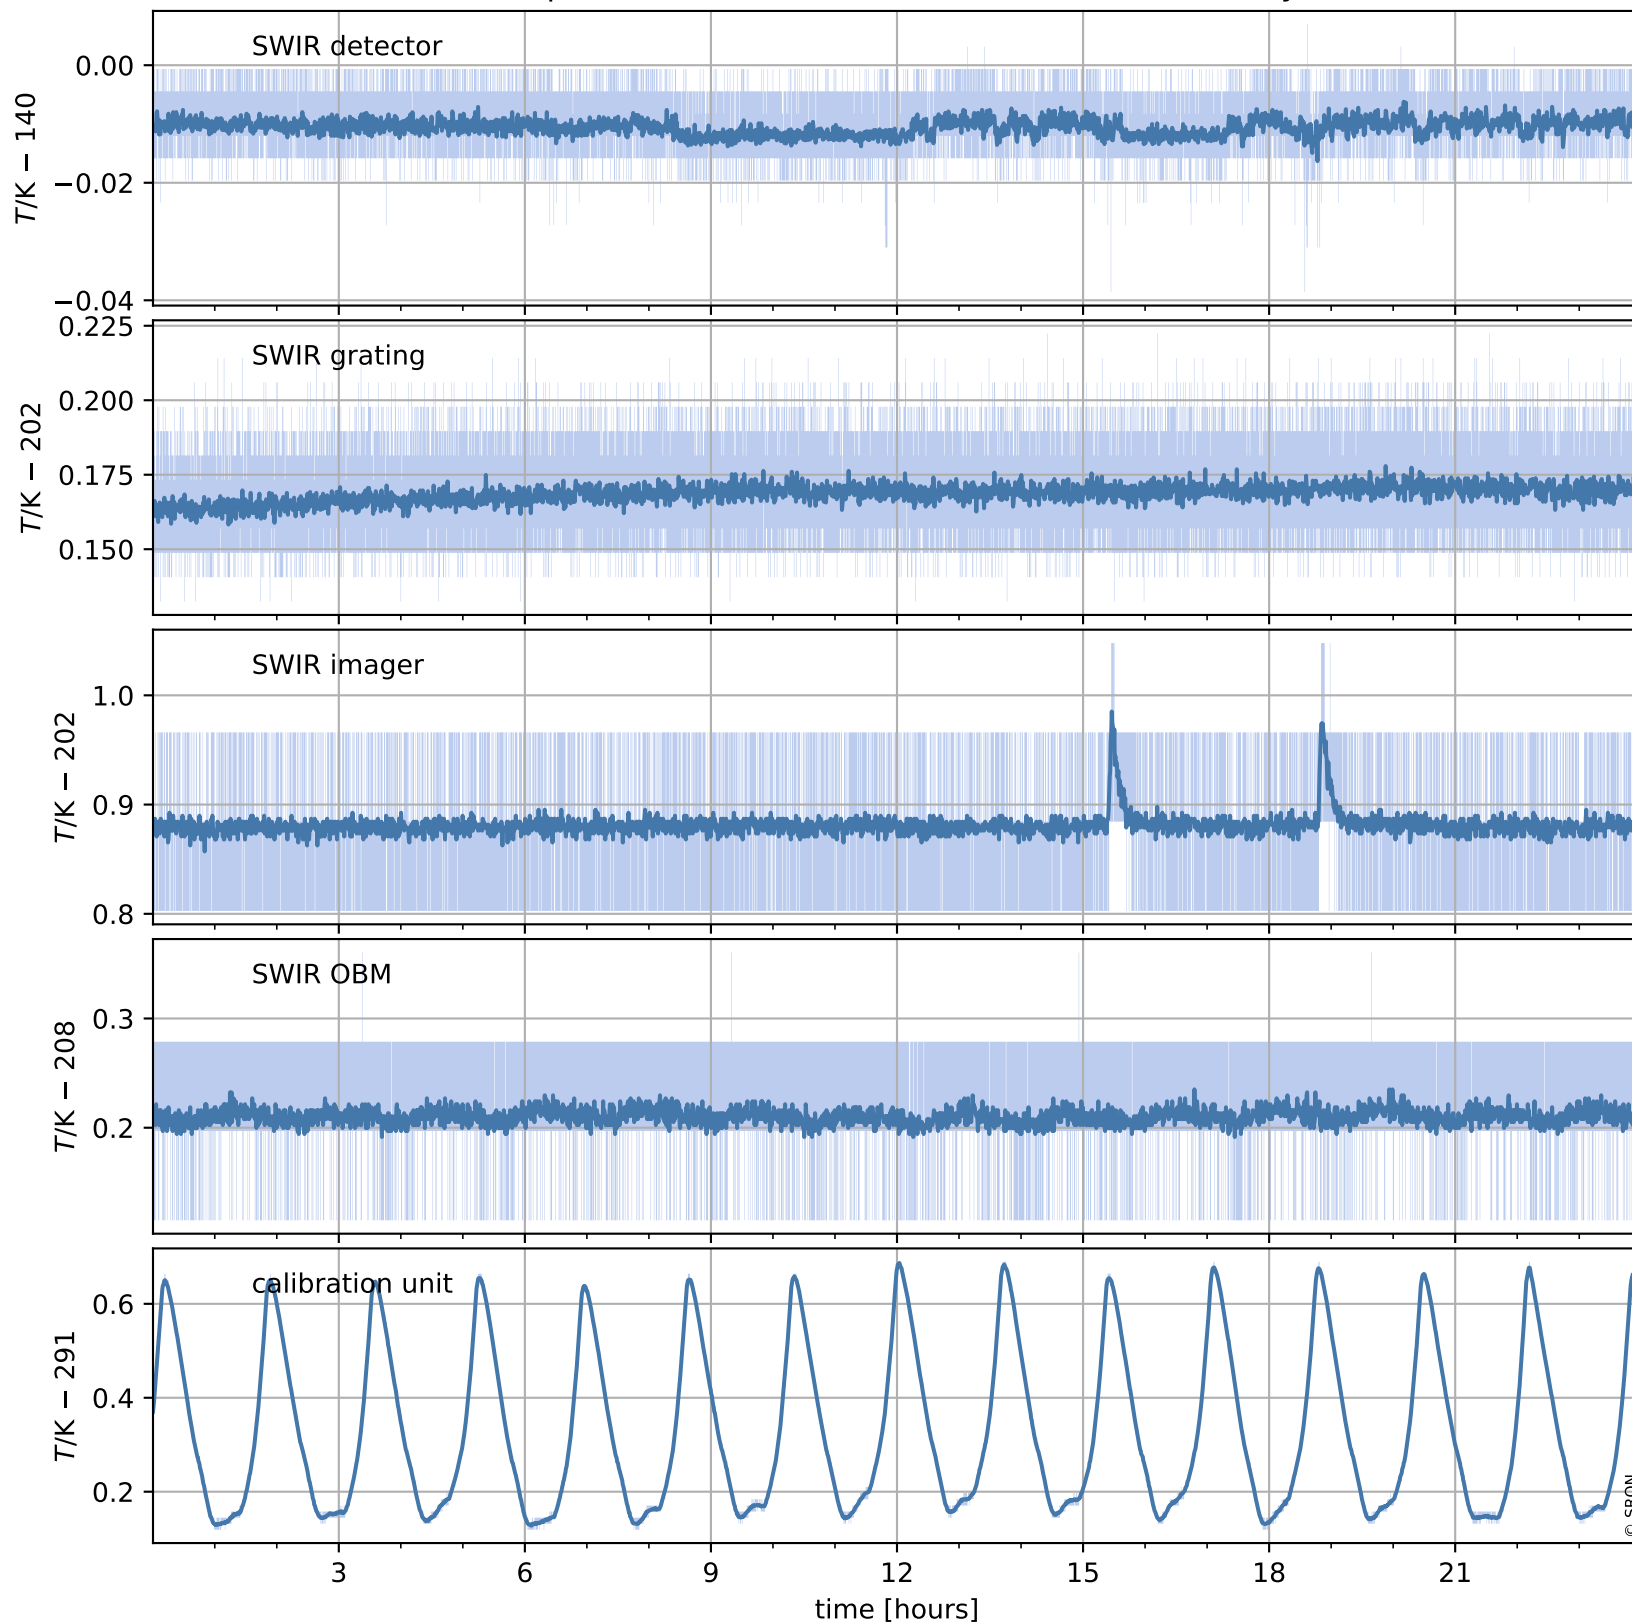

Tropomi SWIR housekeeping data

orbits : [463, 476]
coverage : 2017-11-15 / 2017-11-16
created : 2023-08-21T08:23:05

Temperature of sensors relevant for SWIR (one day)

Tropomi SWIR housekeeping data

orbits : [1, 476]
coverage : 2017-10-18 / 2017-11-16
created : 2023-08-21T08:23:05

Temperature of sensors relevant for SWIR (last month)

Tropomi SWIR housekeeping data

orbits : [463, 476]
coverage : 2017-11-15 / 2017-11-16
created : 2023-08-21T08:23:06

Current and duty cycle of 3 heaters relevant for SWIR (one day)

Tropomi SWIR housekeeping data

orbits : [1, 476]
coverage : 2017-10-18 / 2017-11-16
created : 2023-08-21T08:23:06

Current and duty cycle of 3 heaters relevant for SWIR (last month)

Tropomi SWIR housekeeping data