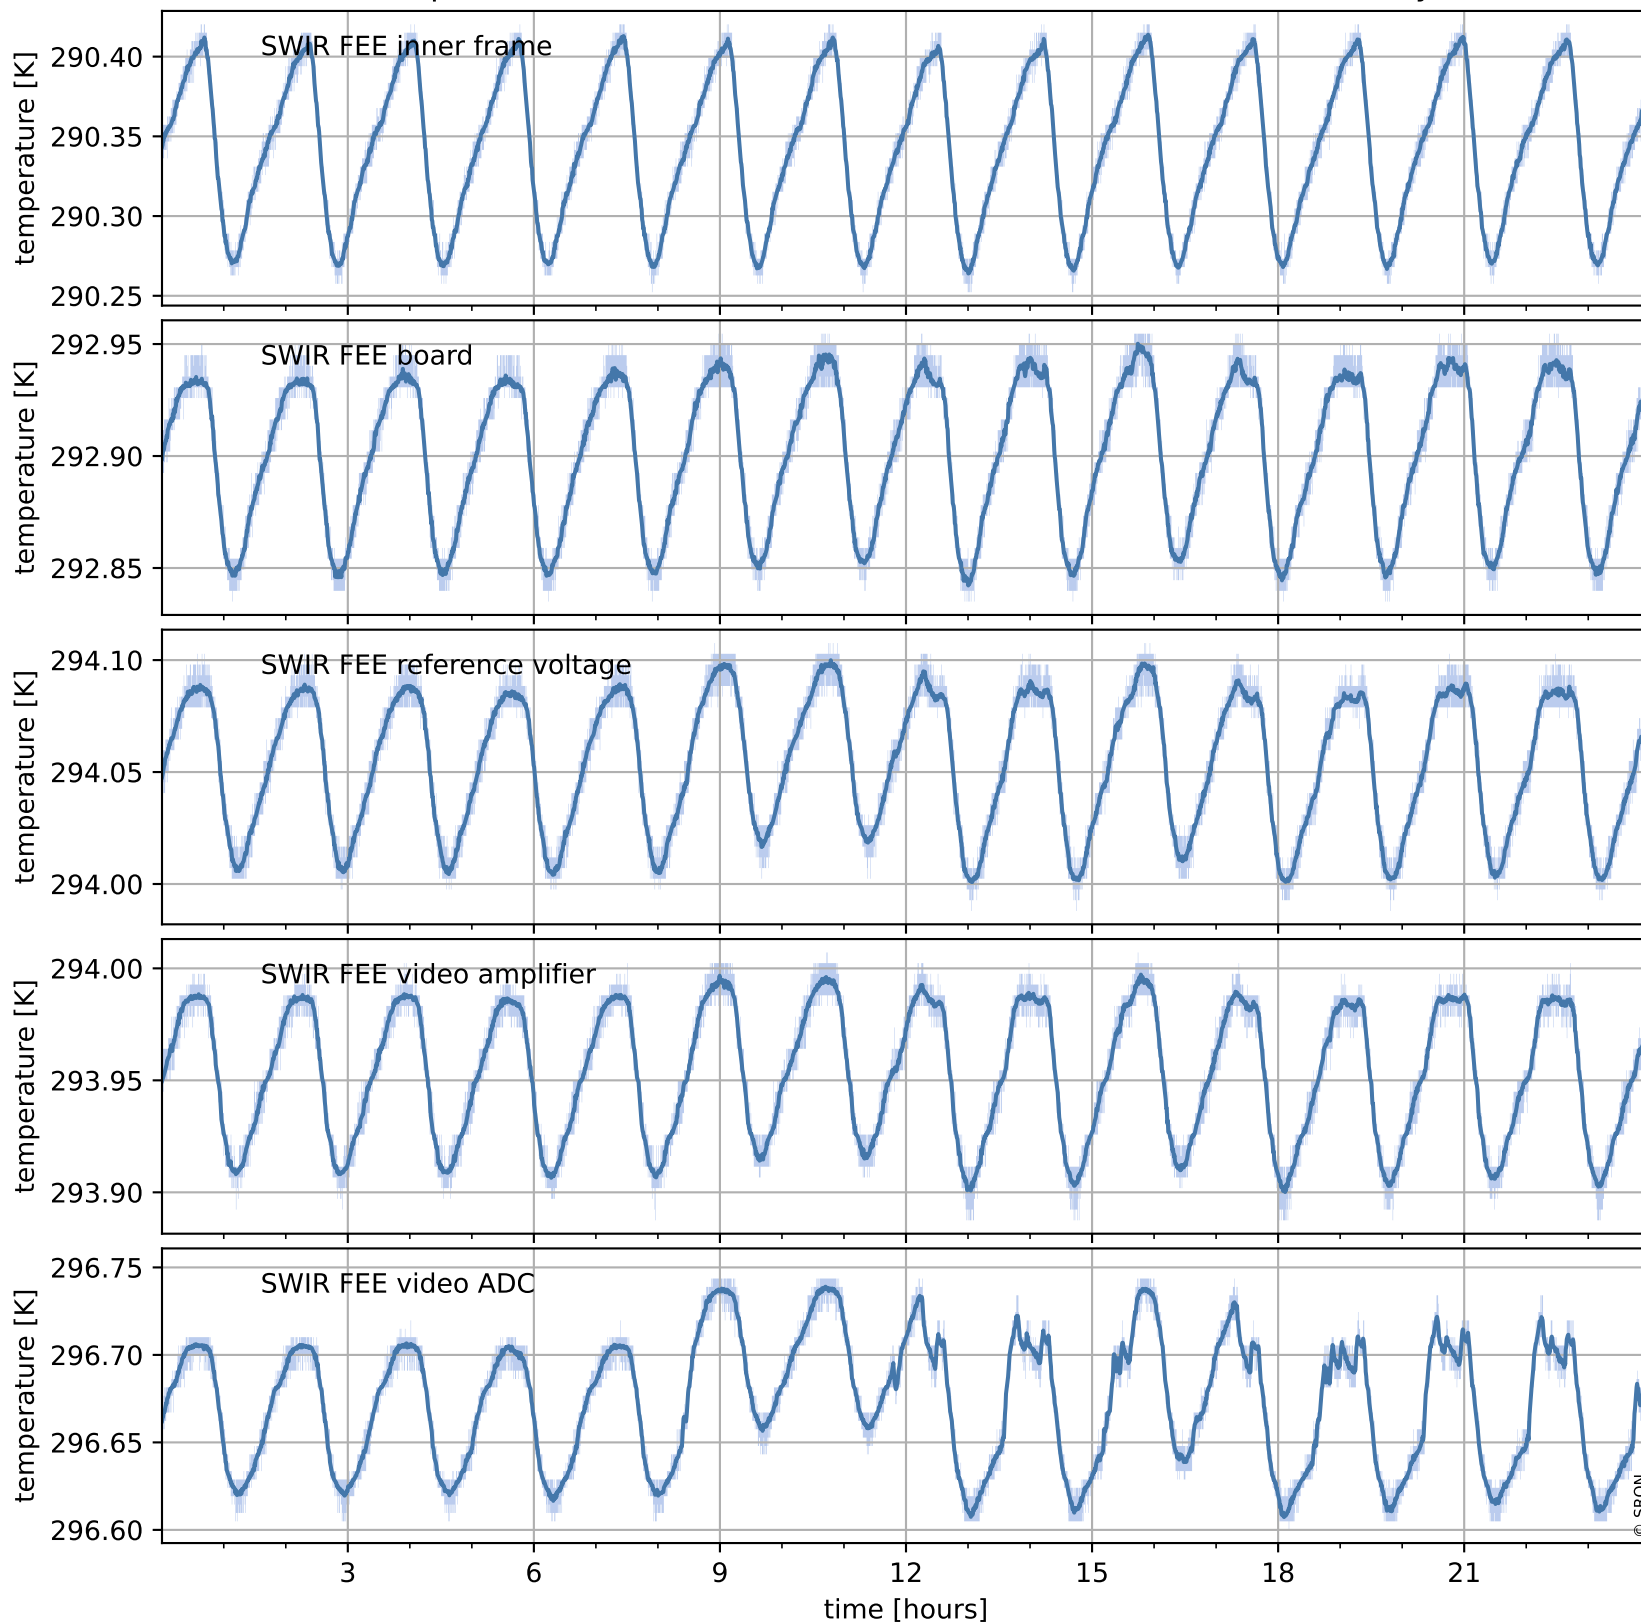

Tropomi SWIR housekeeping data

orbits : [463, 476]
coverage : 2017-11-15 / 2017-11-16
created : 2023-08-21T08:23:06

Temperature of sensors at the SWIR front-end electronics (one day)