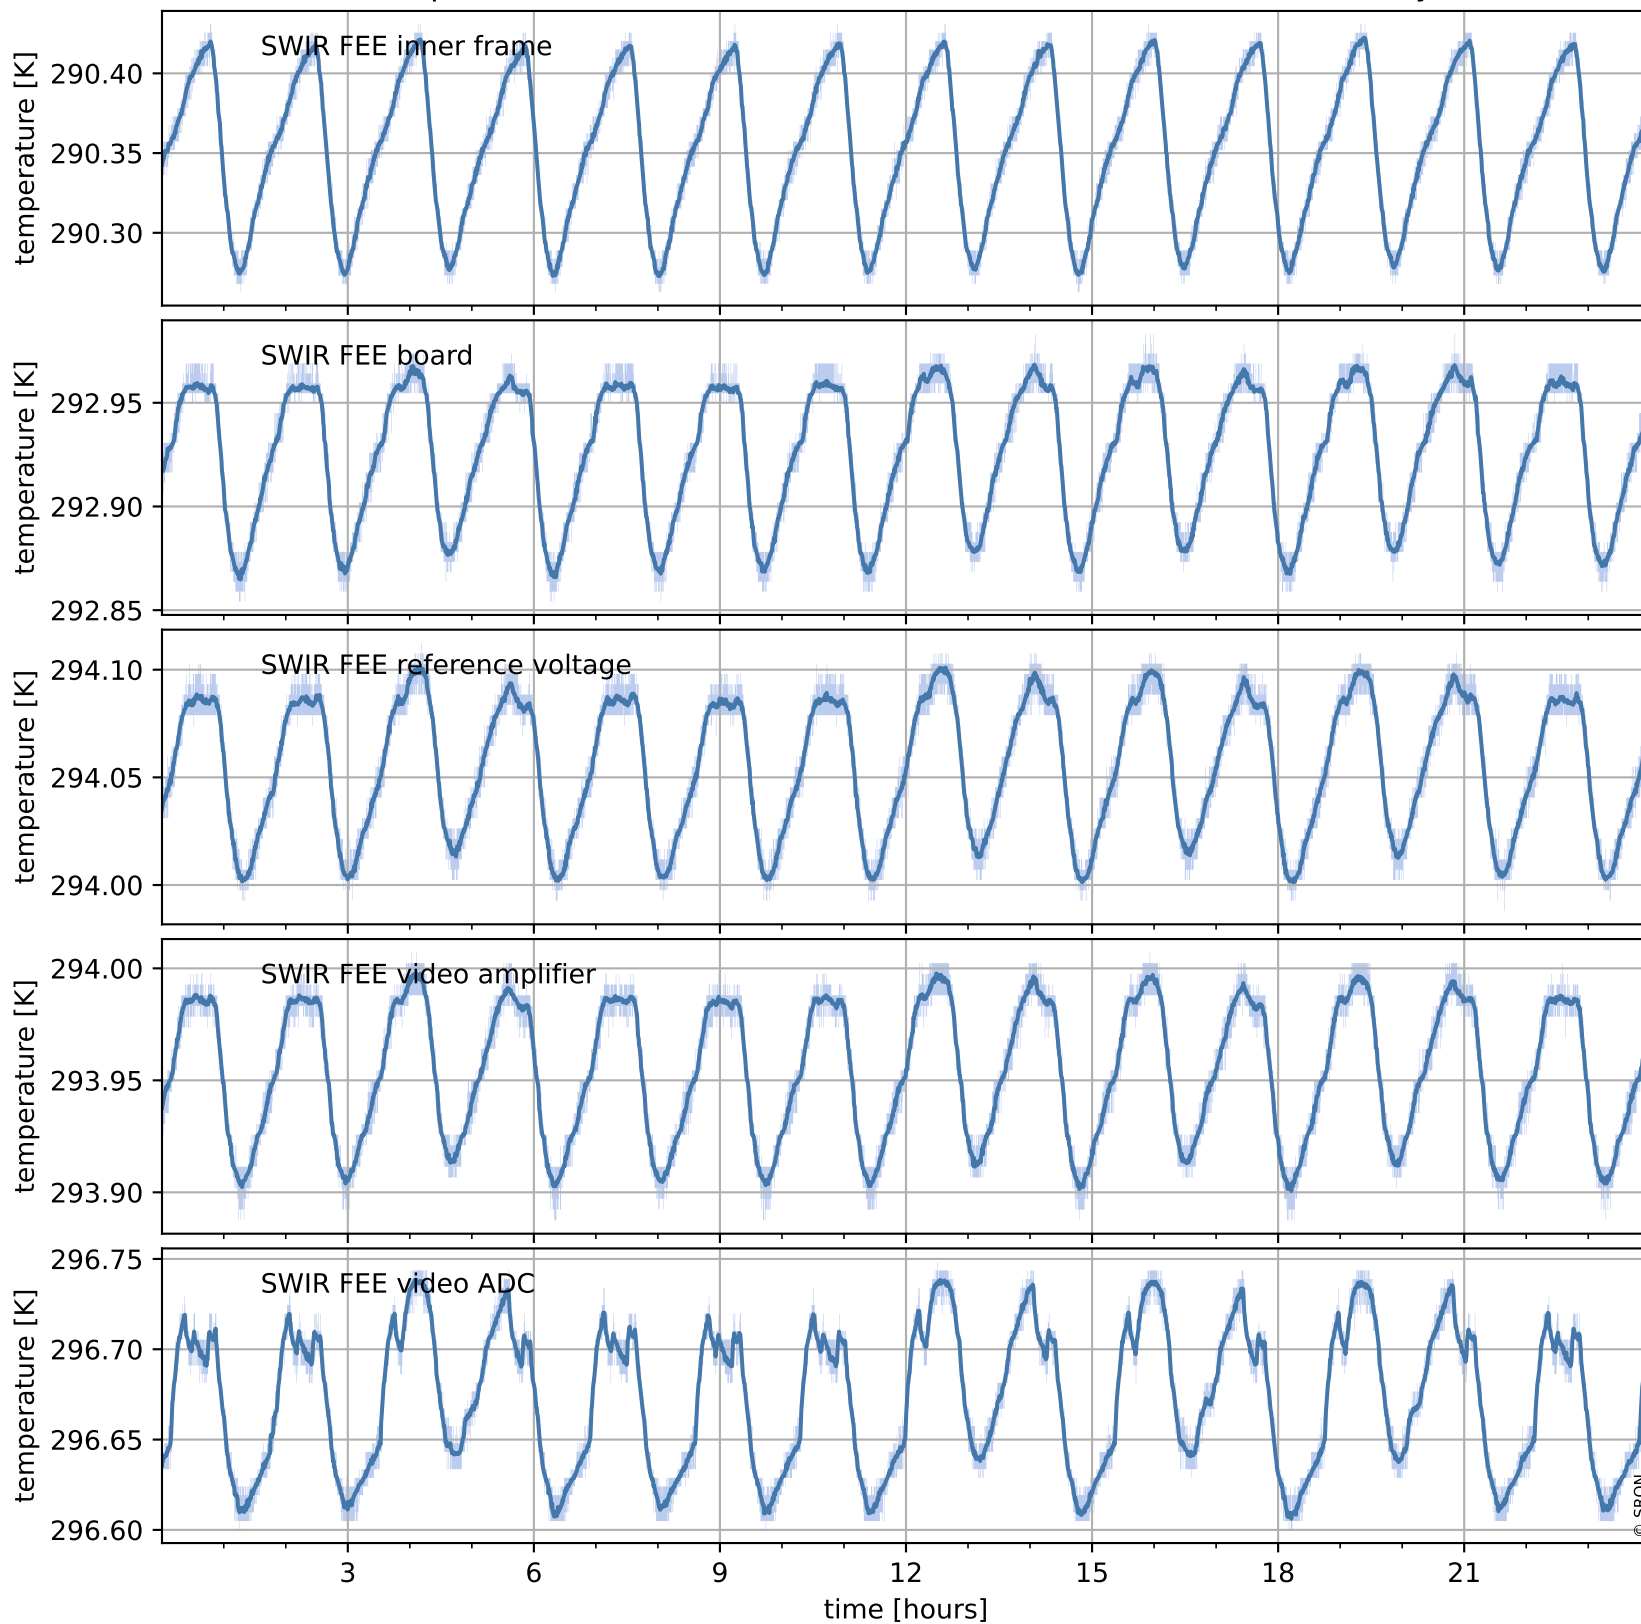

Tropomi SWIR housekeeping data

orbits : [534, 547]
coverage : 2017-11-20 / 2017-11-21
created : 2023-08-21T08:23:20

Temperature of sensors at the SWIR front-end electronics (one day)