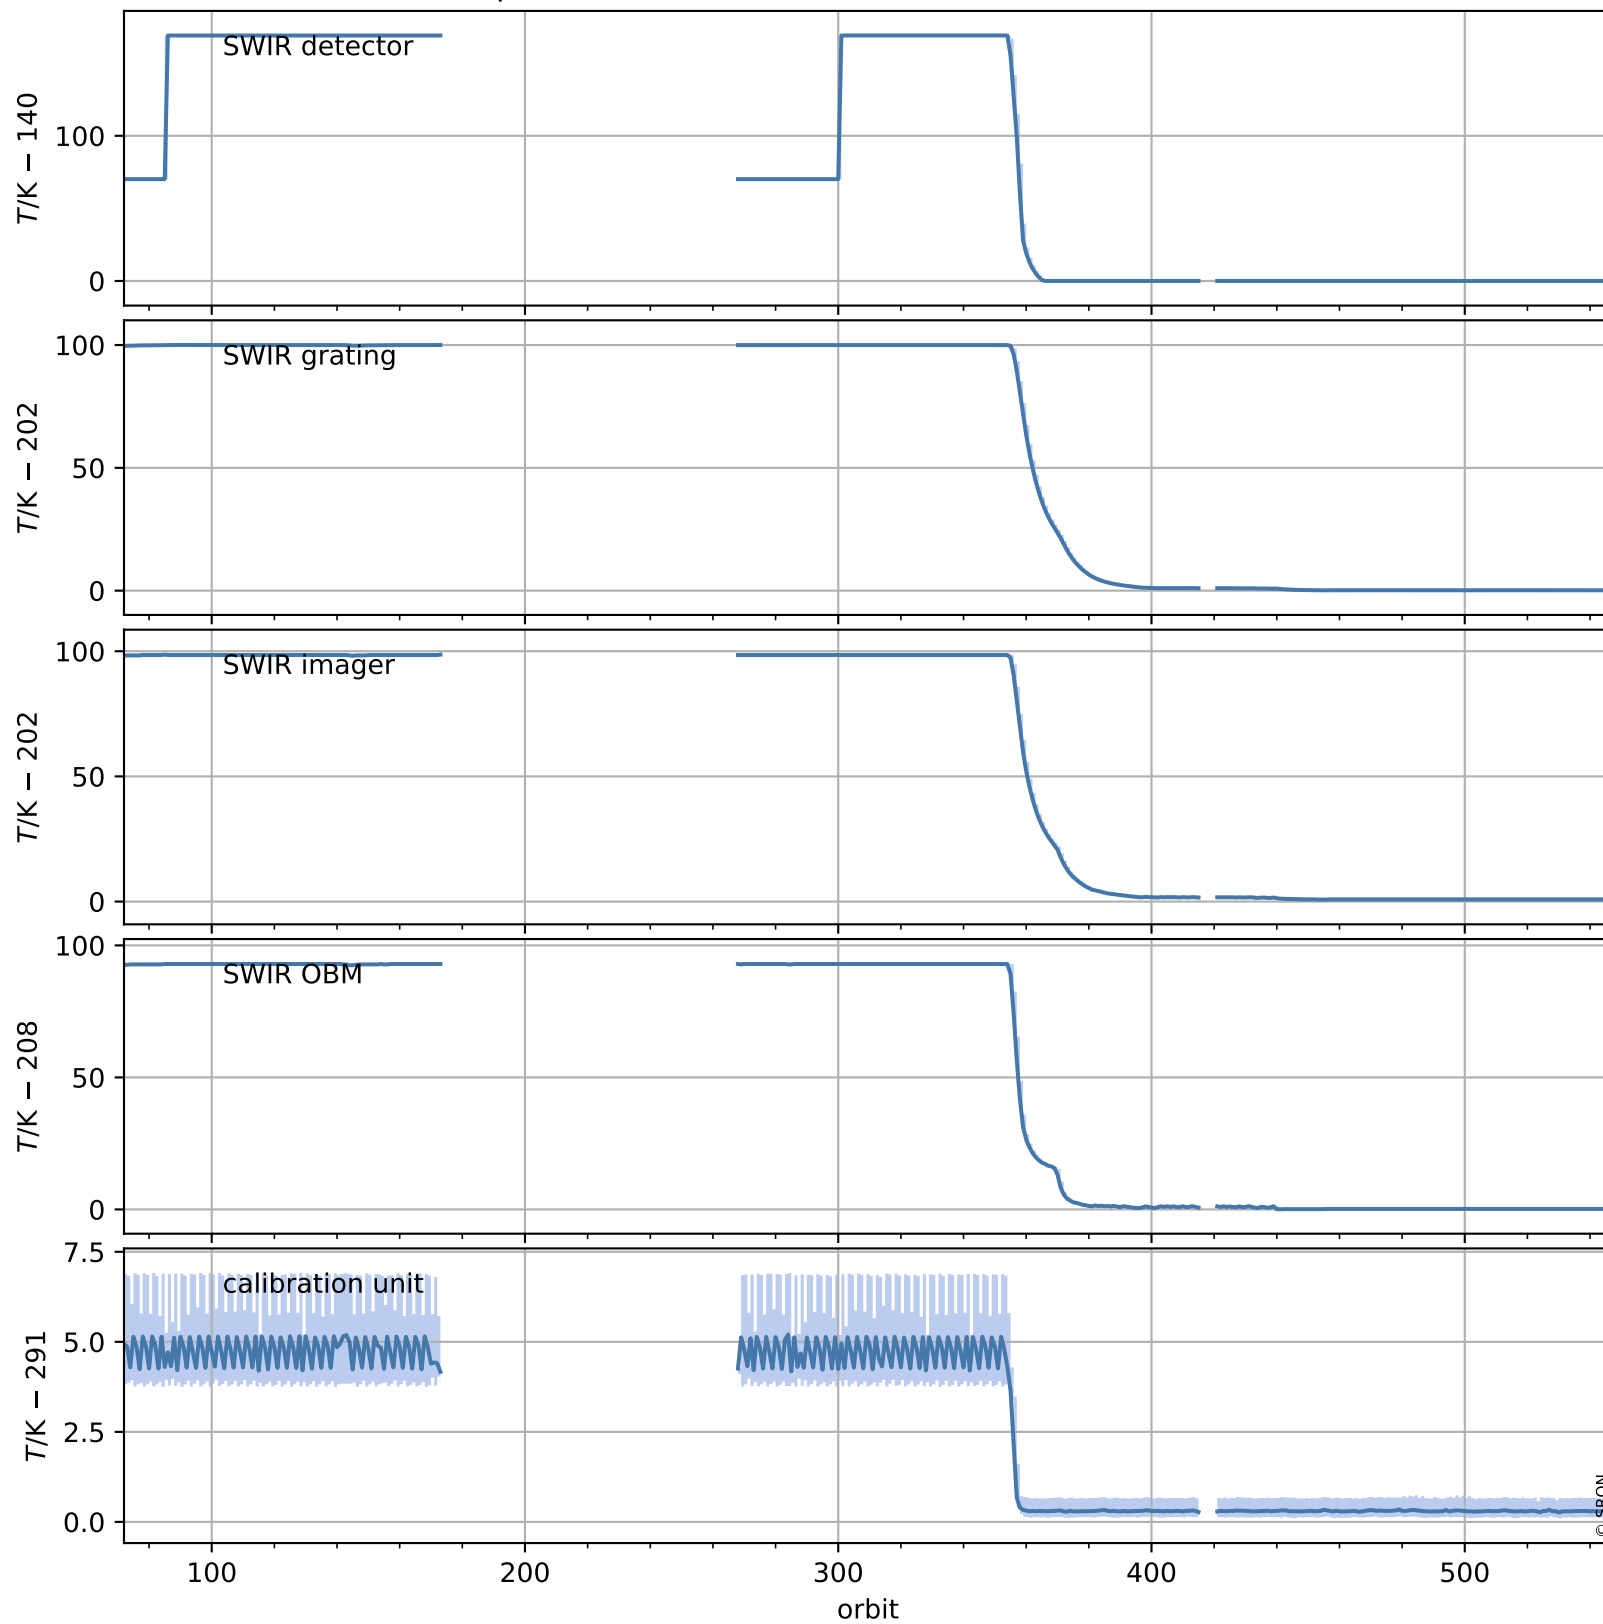

Tropomi SWIR housekeeping data

orbits : [534, 547]
coverage : 2017-11-20 / 2017-11-21
created : 2023-08-21T08:23:18

Temperature of sensors relevant for SWIR (one day)

Tropomi SWIR housekeeping data

orbits : [63, 547]
coverage : 2017-10-18 / 2017-11-21
created : 2023-08-21T08:23:19

Temperature of sensors relevant for SWIR (last month)

Tropomi SWIR housekeeping data

orbits : [534, 547]
coverage : 2017-11-20 / 2017-11-21
created : 2023-08-21T08:23:19

Current and duty cycle of 3 heaters relevant for SWIR (one day)

Tropomi SWIR housekeeping data

orbits : [63, 547]
coverage : 2017-10-18 / 2017-11-21
created : 2023-08-21T08:23:20

Current and duty cycle of 3 heaters relevant for SWIR (last month)

Tropomi SWIR housekeeping data

orbits : [534, 547]
coverage : 2017-11-20 / 2017-11-21
created : 2023-08-21T08:23:20

Temperature of sensors at the SWIR front-end electronics (one day)

Tropomi SWIR housekeeping data

orbits : [63, 547]
coverage : 2017-10-18 / 2017-11-21
created : 2023-08-21T08:23:20