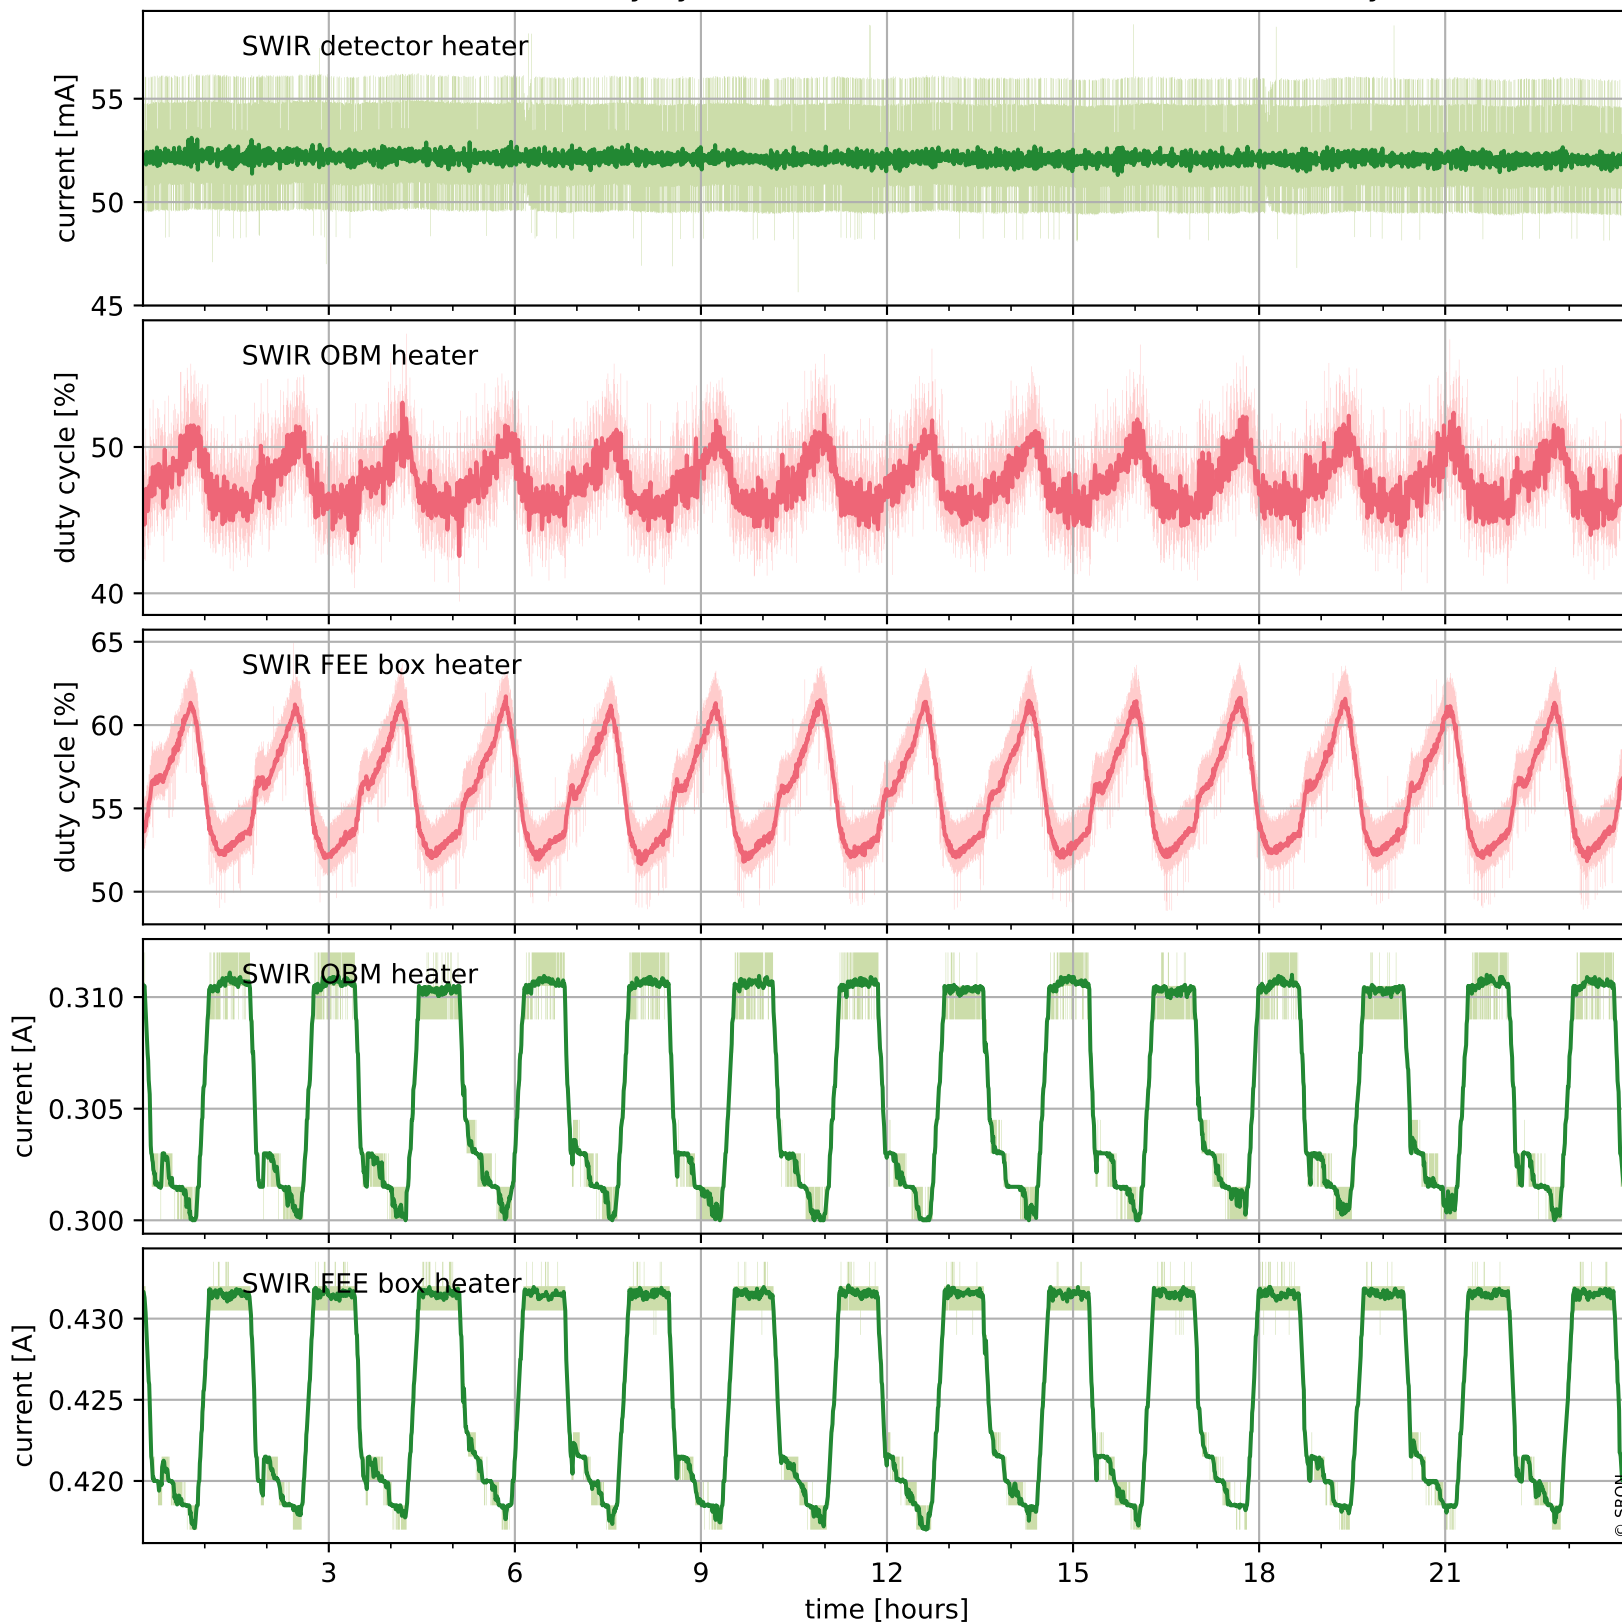

Tropomi SWIR housekeeping data

orbits : [534, 547]
coverage : 2017-11-20 / 2017-11-21
created : 2023-08-21T08:23:18

Temperature of sensors relevant for SWIR (one day)

Tropomi SWIR housekeeping data

orbits : [63, 547]
coverage : 2017-10-18 / 2017-11-21
created : 2023-08-21T08:23:19

Temperature of sensors relevant for SWIR (last month)

Tropomi SWIR housekeeping data

orbits : [534, 547]
coverage : 2017-11-20 / 2017-11-21
created : 2023-08-21T08:23:19

Current and duty cycle of 3 heaters relevant for SWIR (one day)

Tropomi SWIR housekeeping data

orbits : [63, 547]
coverage : 2017-10-18 / 2017-11-21
created : 2023-08-21T08:23:20

Current and duty cycle of 3 heaters relevant for SWIR (last month)

Tropomi SWIR housekeeping data

orbits : [534, 547]
coverage : 2017-11-20 / 2017-11-21
created : 2023-08-21T08:23:20

Temperature of sensors at the SWIR front-end electronics (one day)

Tropomi SWIR housekeeping data

orbits : [63, 547]
coverage : 2017-10-18 / 2017-11-21
created : 2023-08-21T08:23:20