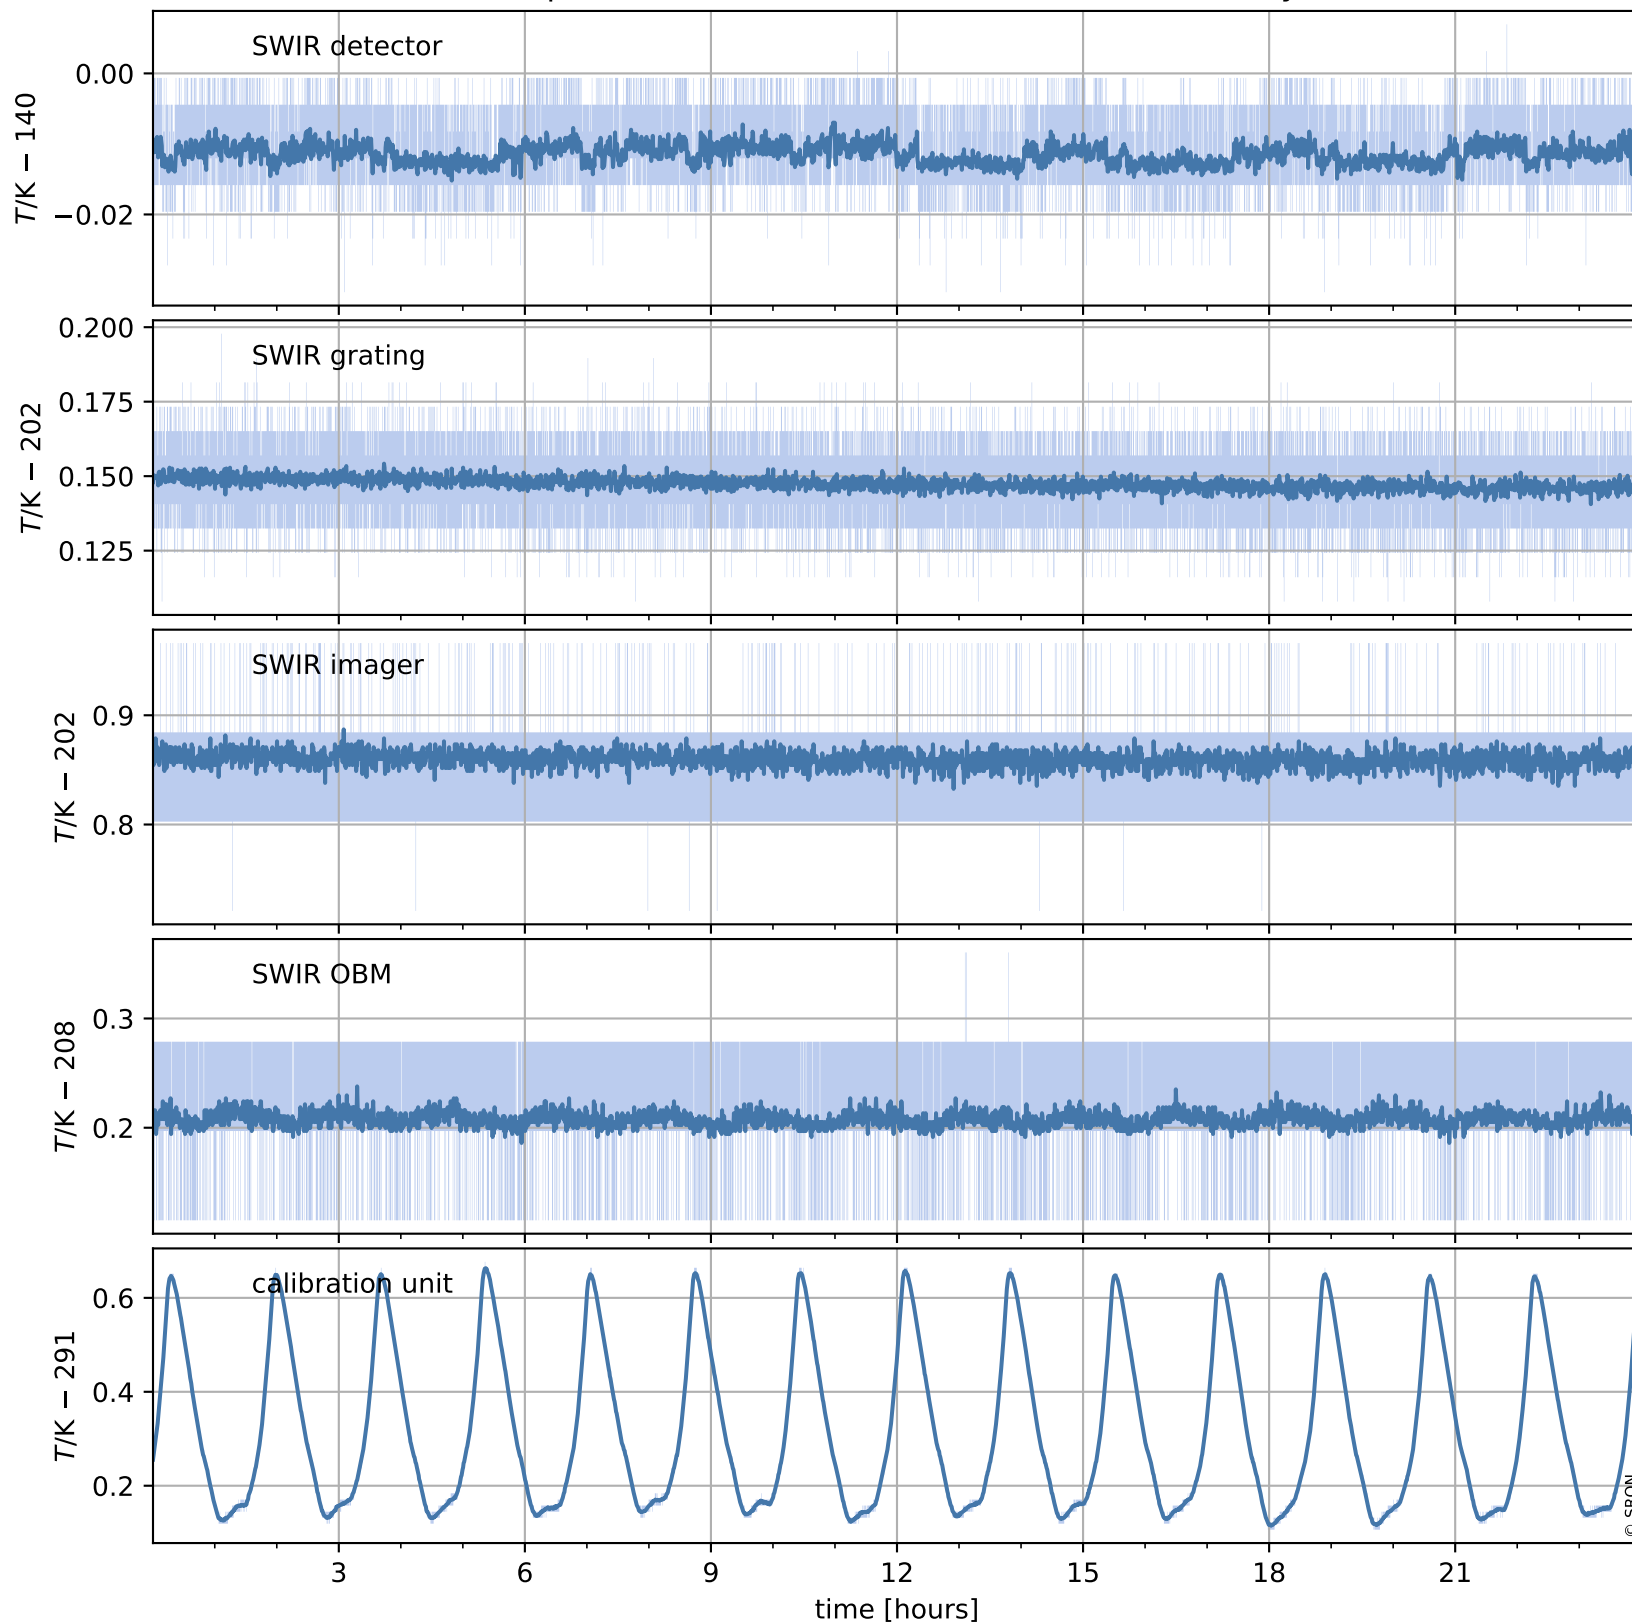

Tropomi SWIR housekeeping data

orbits : [534, 547]
coverage : 2017-11-20 / 2017-11-21
created : 2023-08-21T08:23:18

Temperature of sensors relevant for SWIR (one day)

Tropomi SWIR housekeeping data

orbits : [63, 547]
coverage : 2017-10-18 / 2017-11-21
created : 2023-08-21T08:23:19

Temperature of sensors relevant for SWIR (last month)

Tropomi SWIR housekeeping data

orbits : [534, 547]
coverage : 2017-11-20 / 2017-11-21
created : 2023-08-21T08:23:19

Current and duty cycle of 3 heaters relevant for SWIR (one day)

Tropomi SWIR housekeeping data

orbits : [63, 547]
coverage : 2017-10-18 / 2017-11-21
created : 2023-08-21T08:23:20

Current and duty cycle of 3 heaters relevant for SWIR (last month)

Tropomi SWIR housekeeping data

orbits : [534, 547]
coverage : 2017-11-20 / 2017-11-21
created : 2023-08-21T08:23:20

Temperature of sensors at the SWIR front-end electronics (one day)

Tropomi SWIR housekeeping data

orbits : [63, 547]
coverage : 2017-10-18 / 2017-11-21
created : 2023-08-21T08:23:20