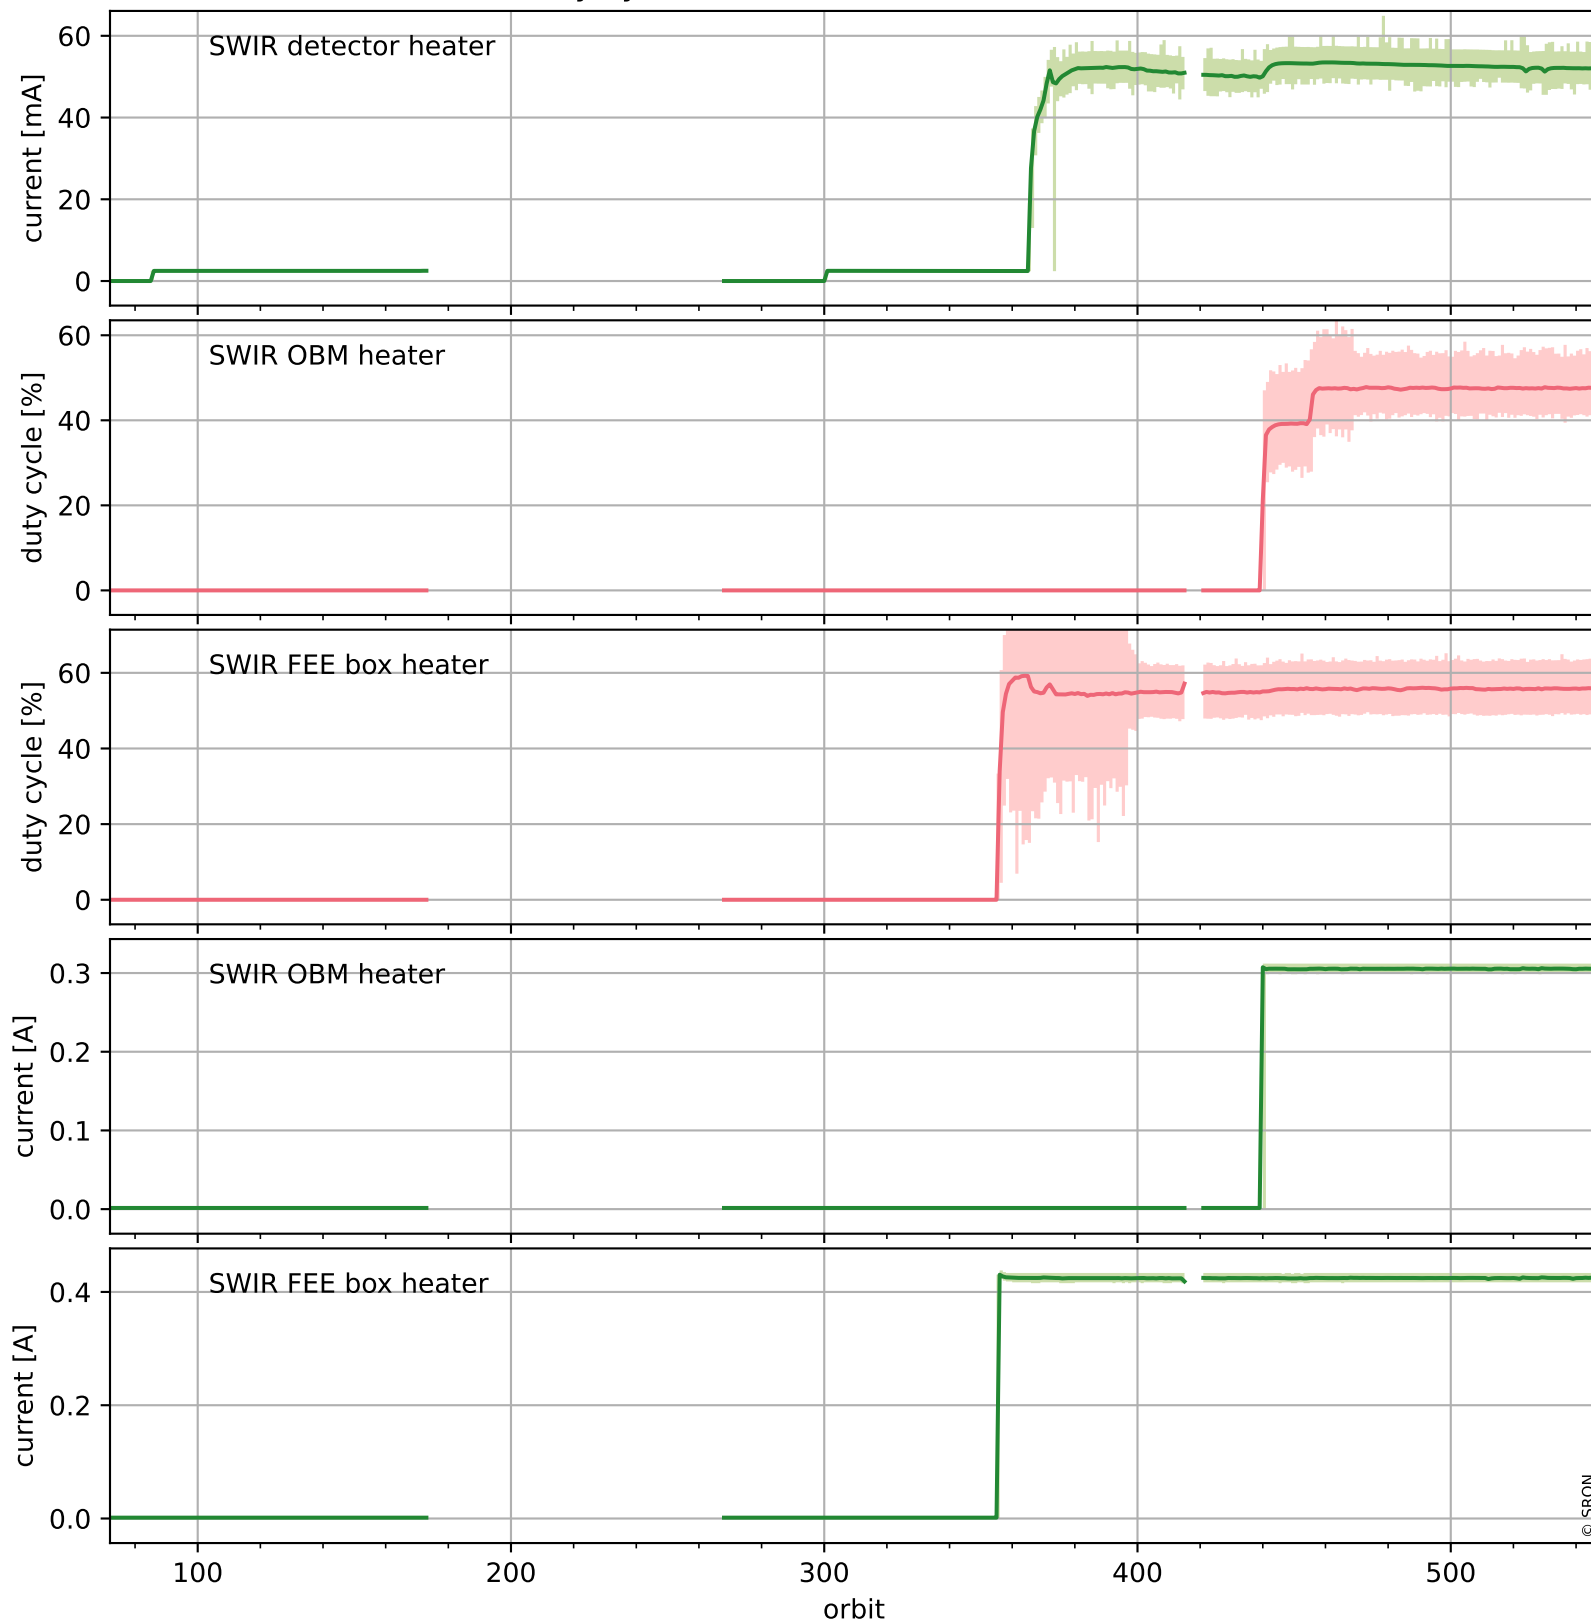

Tropomi SWIR housekeeping data

orbits : [534, 547]
coverage : 2017-11-20 / 2017-11-21
created : 2023-08-21T08:23:18

Temperature of sensors relevant for SWIR (one day)

Tropomi SWIR housekeeping data

orbits : [63, 547]
coverage : 2017-10-18 / 2017-11-21
created : 2023-08-21T08:23:19

Temperature of sensors relevant for SWIR (last month)

Tropomi SWIR housekeeping data

orbits : [534, 547]
coverage : 2017-11-20 / 2017-11-21
created : 2023-08-21T08:23:19

Current and duty cycle of 3 heaters relevant for SWIR (one day)

Tropomi SWIR housekeeping data

orbits : [63, 547]
coverage : 2017-10-18 / 2017-11-21
created : 2023-08-21T08:23:20

Current and duty cycle of 3 heaters relevant for SWIR (last month)

Tropomi SWIR housekeeping data

orbits : [534, 547]
coverage : 2017-11-20 / 2017-11-21
created : 2023-08-21T08:23:20

Temperature of sensors at the SWIR front-end electronics (one day)

Tropomi SWIR housekeeping data

orbits : [63, 547]
coverage : 2017-10-18 / 2017-11-21
created : 2023-08-21T08:23:20