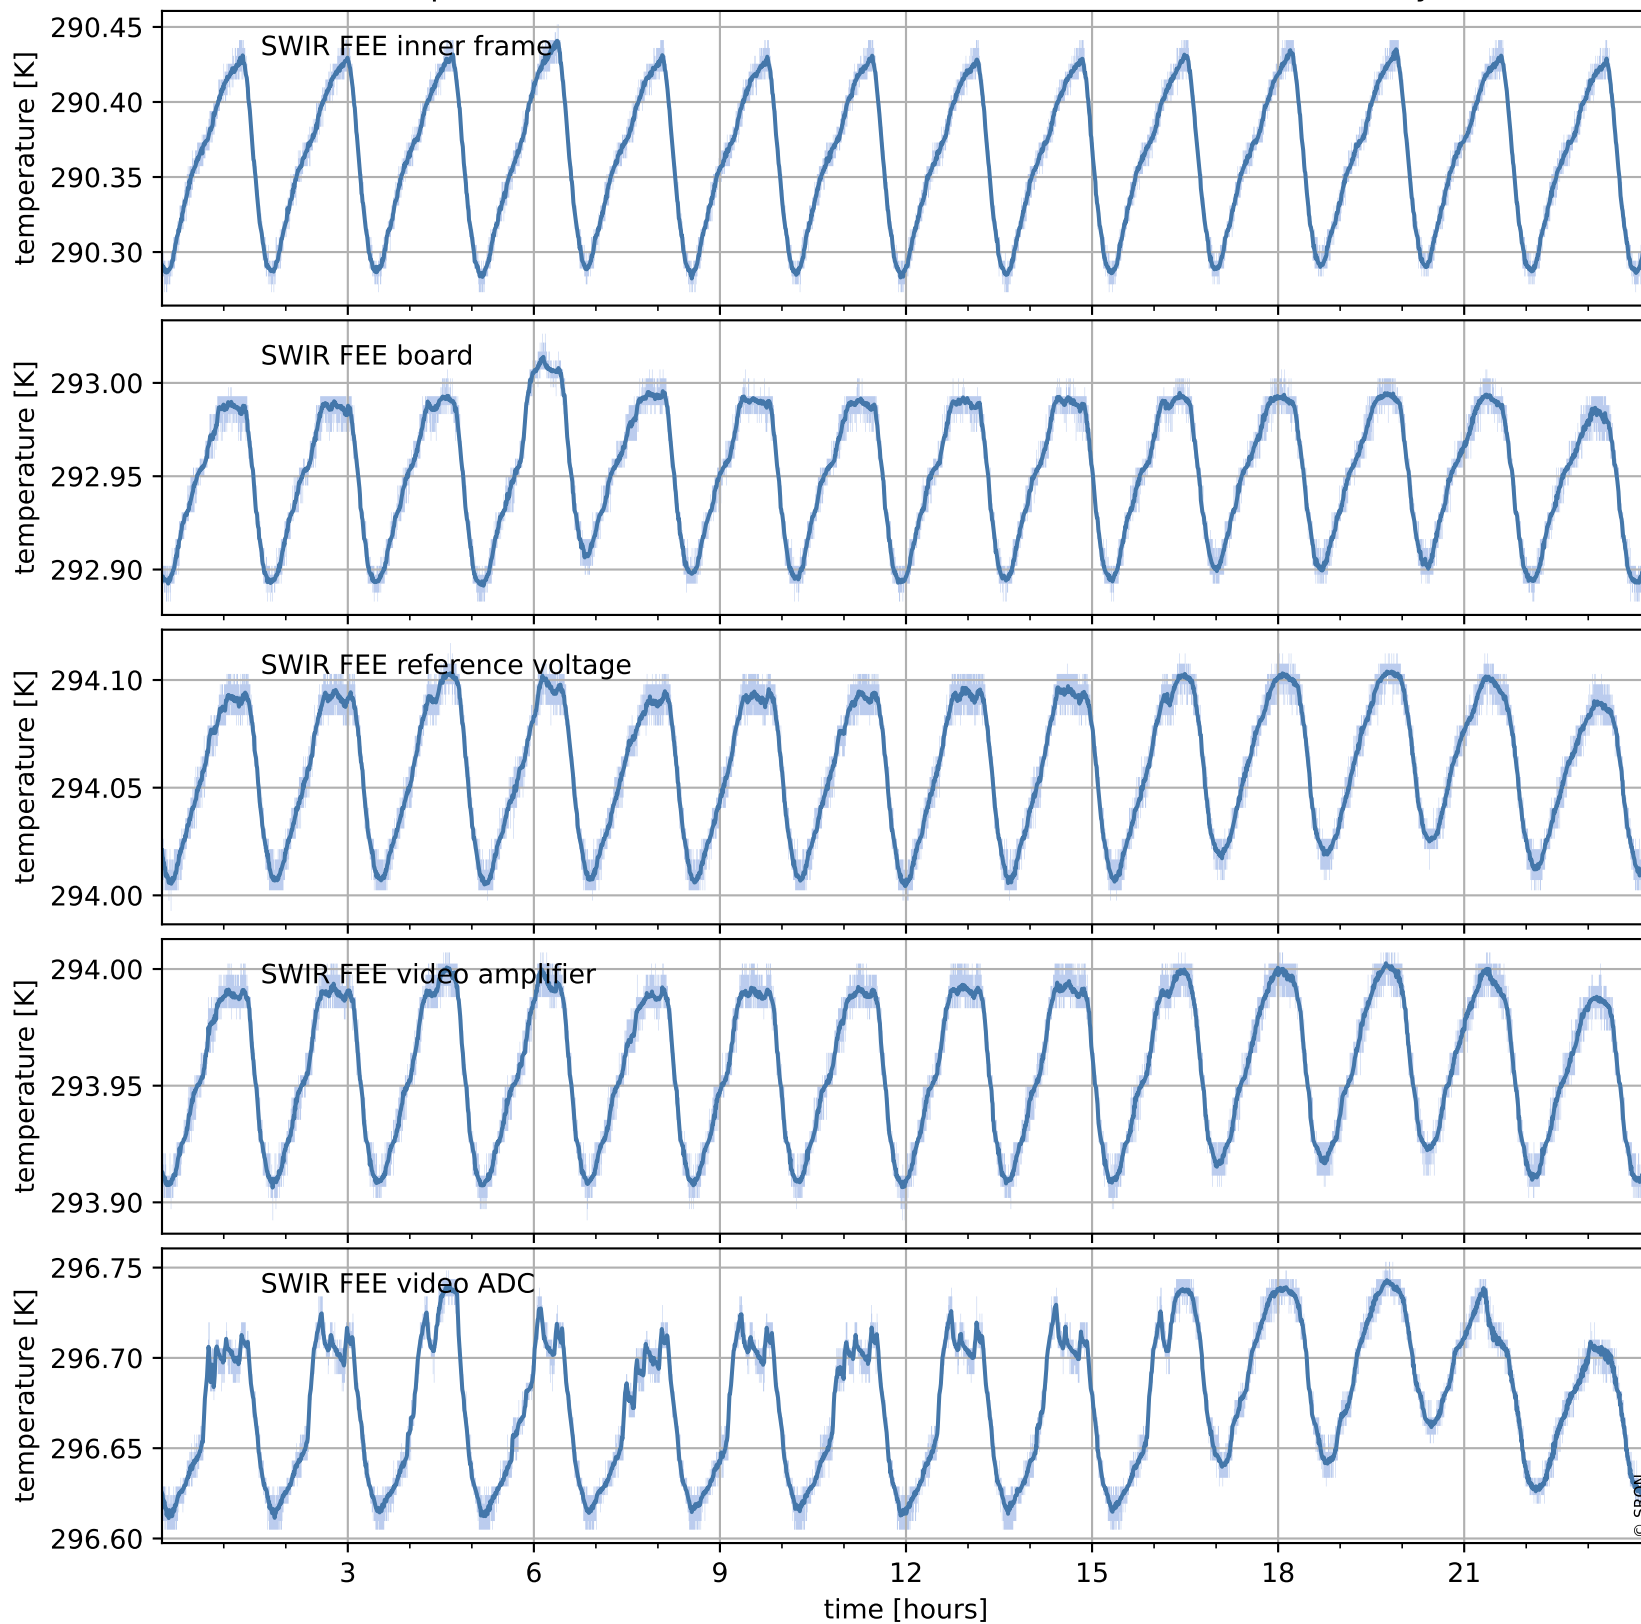

Tropomi SWIR housekeeping data

orbits : [662, 675]
coverage : 2017-11-29 / 2017-11-30
created : 2023-08-21T08:23:43

Temperature of sensors at the SWIR front-end electronics (one day)