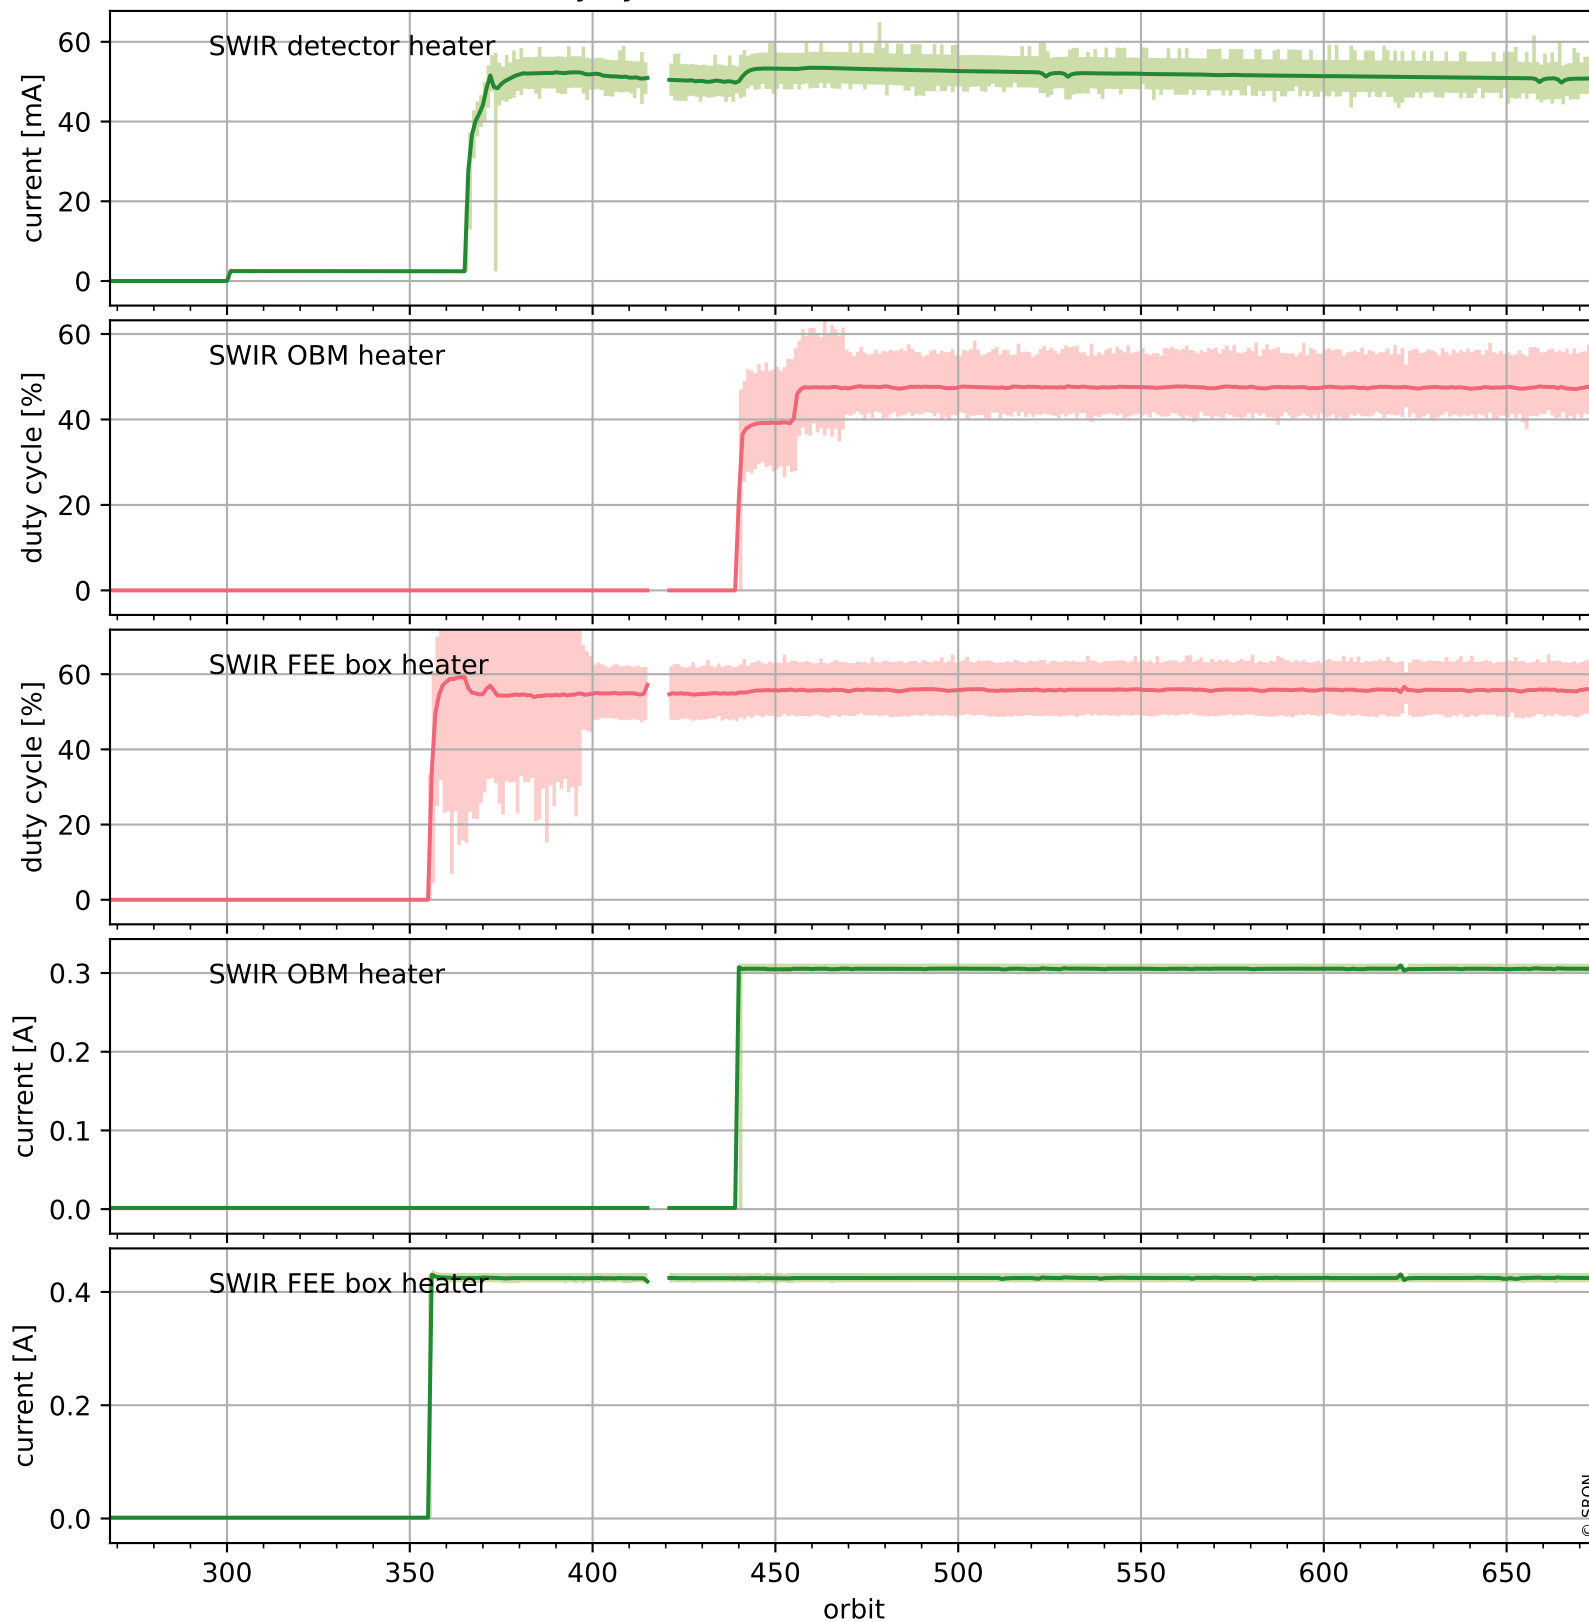

Tropomi SWIR housekeeping data

orbits : [662, 675]
coverage : 2017-11-29 / 2017-11-30
created : 2023-08-21T08:23:41

Temperature of sensors relevant for SWIR (one day)

Tropomi SWIR housekeeping data

orbits : [191, 675]
coverage : 2017-11-01 / 2017-11-30
created : 2023-08-21T08:23:41

Tropomi SWIR housekeeping data

orbits : [662, 675]
coverage : 2017-11-29 / 2017-11-30
created : 2023-08-21T08:23:42

Current and duty cycle of 3 heaters relevant for SWIR (one day)

Tropomi SWIR housekeeping data

orbits : [191, 675]
coverage : 2017-11-01 / 2017-11-30
created : 2023-08-21T08:23:42

Current and duty cycle of 3 heaters relevant for SWIR (last month)

Tropomi SWIR housekeeping data

orbits : [662, 675]
coverage : 2017-11-29 / 2017-11-30
created : 2023-08-21T08:23:43

Temperature of sensors at the SWIR front-end electronics (one day)

Tropomi SWIR housekeeping data

orbits : [191, 675]
coverage : 2017-11-01 / 2017-11-30
created : 2023-08-21T08:23:43

Temperature of sensors at the SWIR front-end electronics (last month)