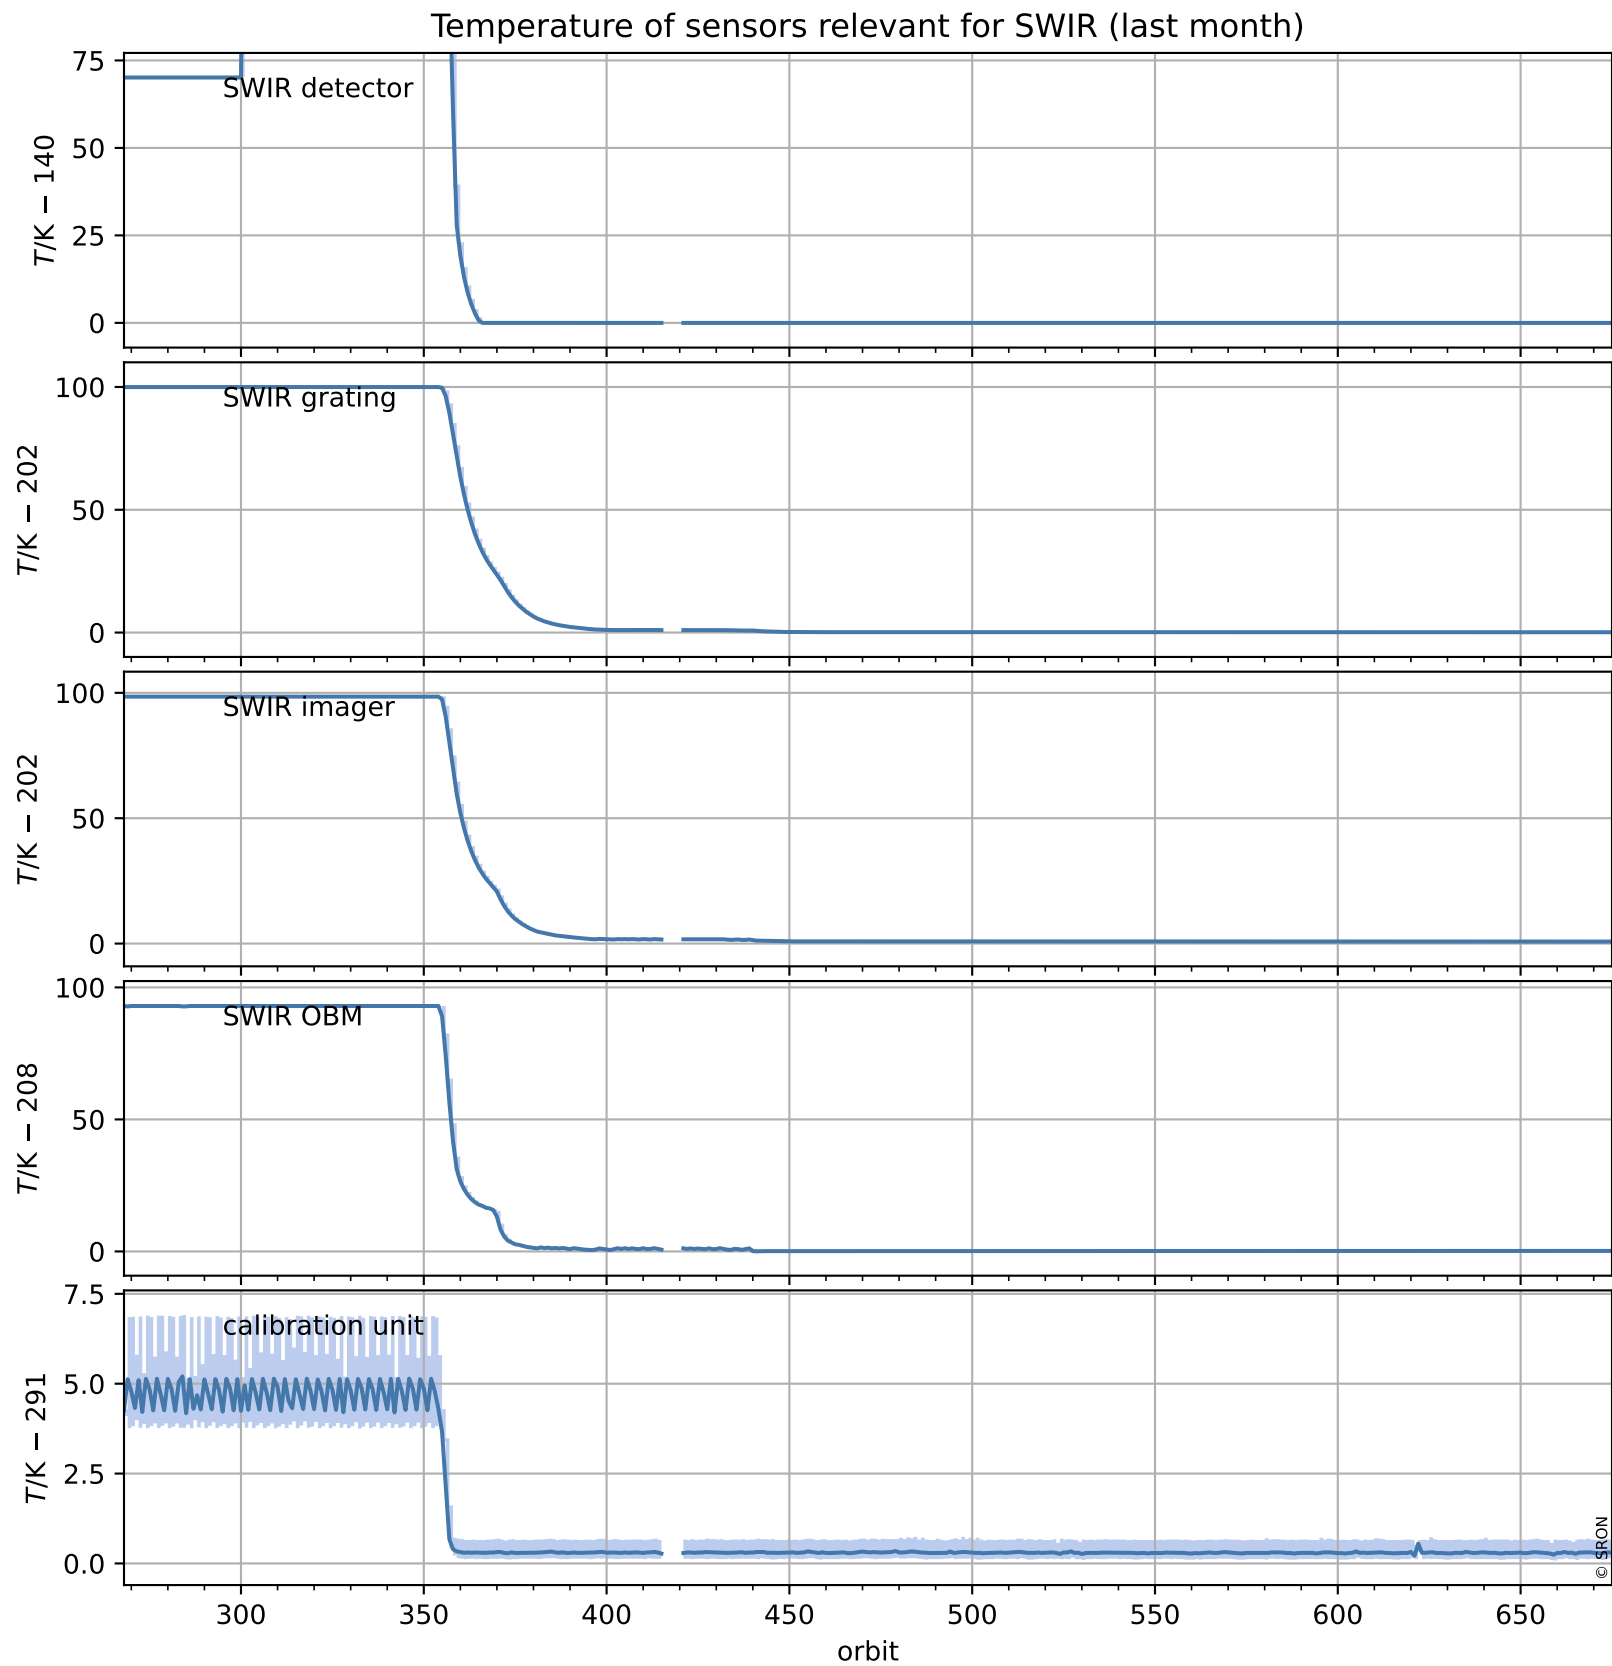

Tropomi SWIR housekeeping data

orbits : [662, 675]
coverage : 2017-11-29 / 2017-11-30
created : 2023-08-21T08:23:41

Temperature of sensors relevant for SWIR (one day)

Tropomi SWIR housekeeping data

orbits : [191, 675]
coverage : 2017-11-01 / 2017-11-30
created : 2023-08-21T08:23:41

Tropomi SWIR housekeeping data

orbits : [662, 675]
coverage : 2017-11-29 / 2017-11-30
created : 2023-08-21T08:23:42

Current and duty cycle of 3 heaters relevant for SWIR (one day)

Tropomi SWIR housekeeping data

orbits : [191, 675]
coverage : 2017-11-01 / 2017-11-30
created : 2023-08-21T08:23:42

Current and duty cycle of 3 heaters relevant for SWIR (last month)

Tropomi SWIR housekeeping data

orbits : [662, 675]
coverage : 2017-11-29 / 2017-11-30
created : 2023-08-21T08:23:43