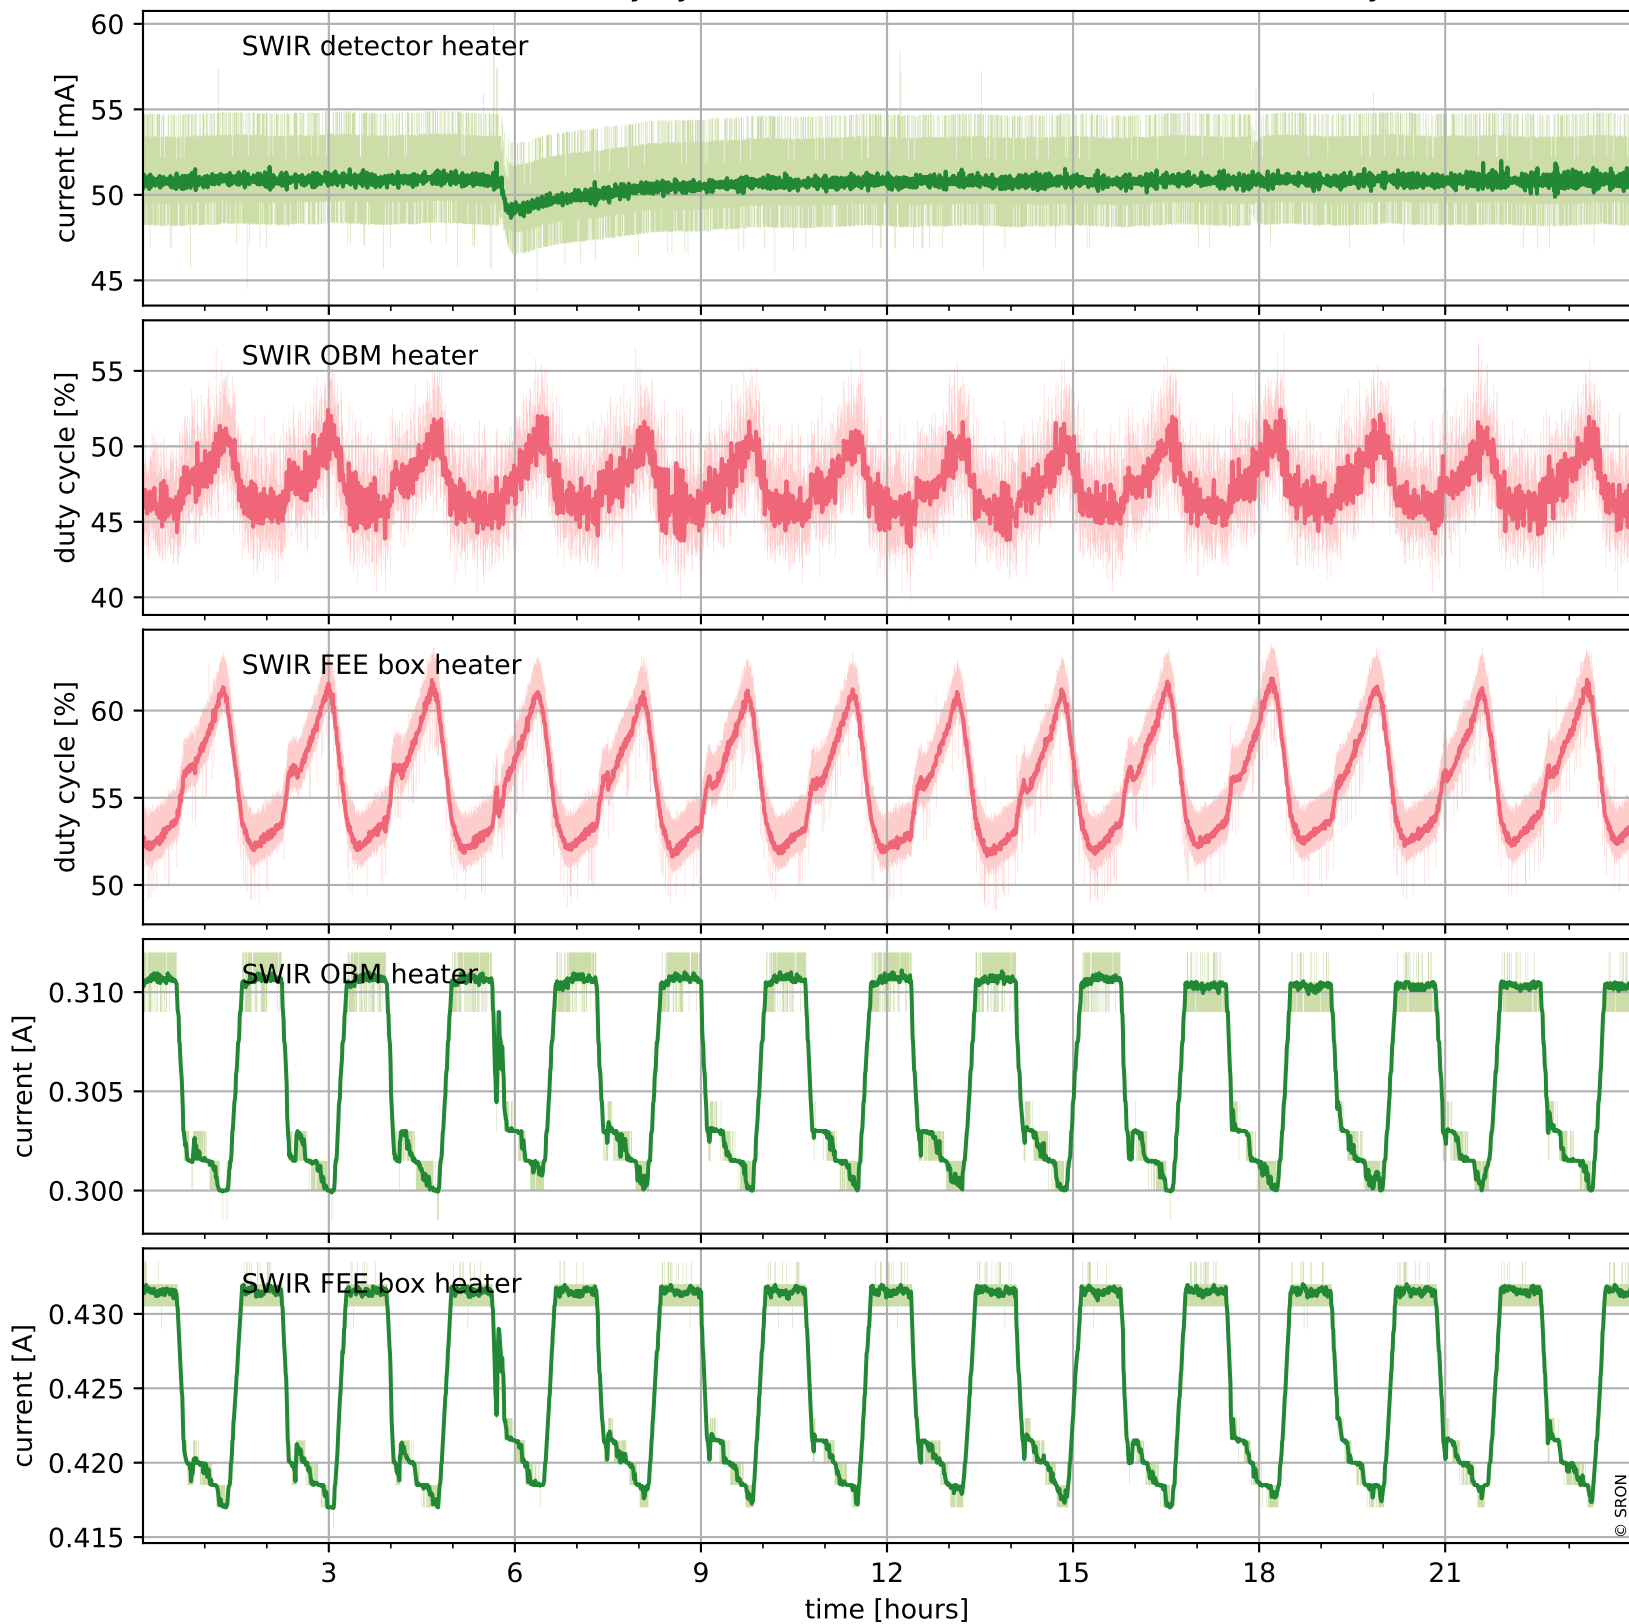

Tropomi SWIR housekeeping data

orbits : [662, 675]
coverage : 2017-11-29 / 2017-11-30
created : 2023-08-21T08:23:41

Temperature of sensors relevant for SWIR (one day)

Tropomi SWIR housekeeping data

orbits : [191, 675]
coverage : 2017-11-01 / 2017-11-30
created : 2023-08-21T08:23:41

Tropomi SWIR housekeeping data

orbits : [662, 675]
coverage : 2017-11-29 / 2017-11-30
created : 2023-08-21T08:23:42

Current and duty cycle of 3 heaters relevant for SWIR (one day)

Tropomi SWIR housekeeping data

orbits : [191, 675]
coverage : 2017-11-01 / 2017-11-30
created : 2023-08-21T08:23:42

Current and duty cycle of 3 heaters relevant for SWIR (last month)

Tropomi SWIR housekeeping data

orbits : [662, 675]
coverage : 2017-11-29 / 2017-11-30
created : 2023-08-21T08:23:43