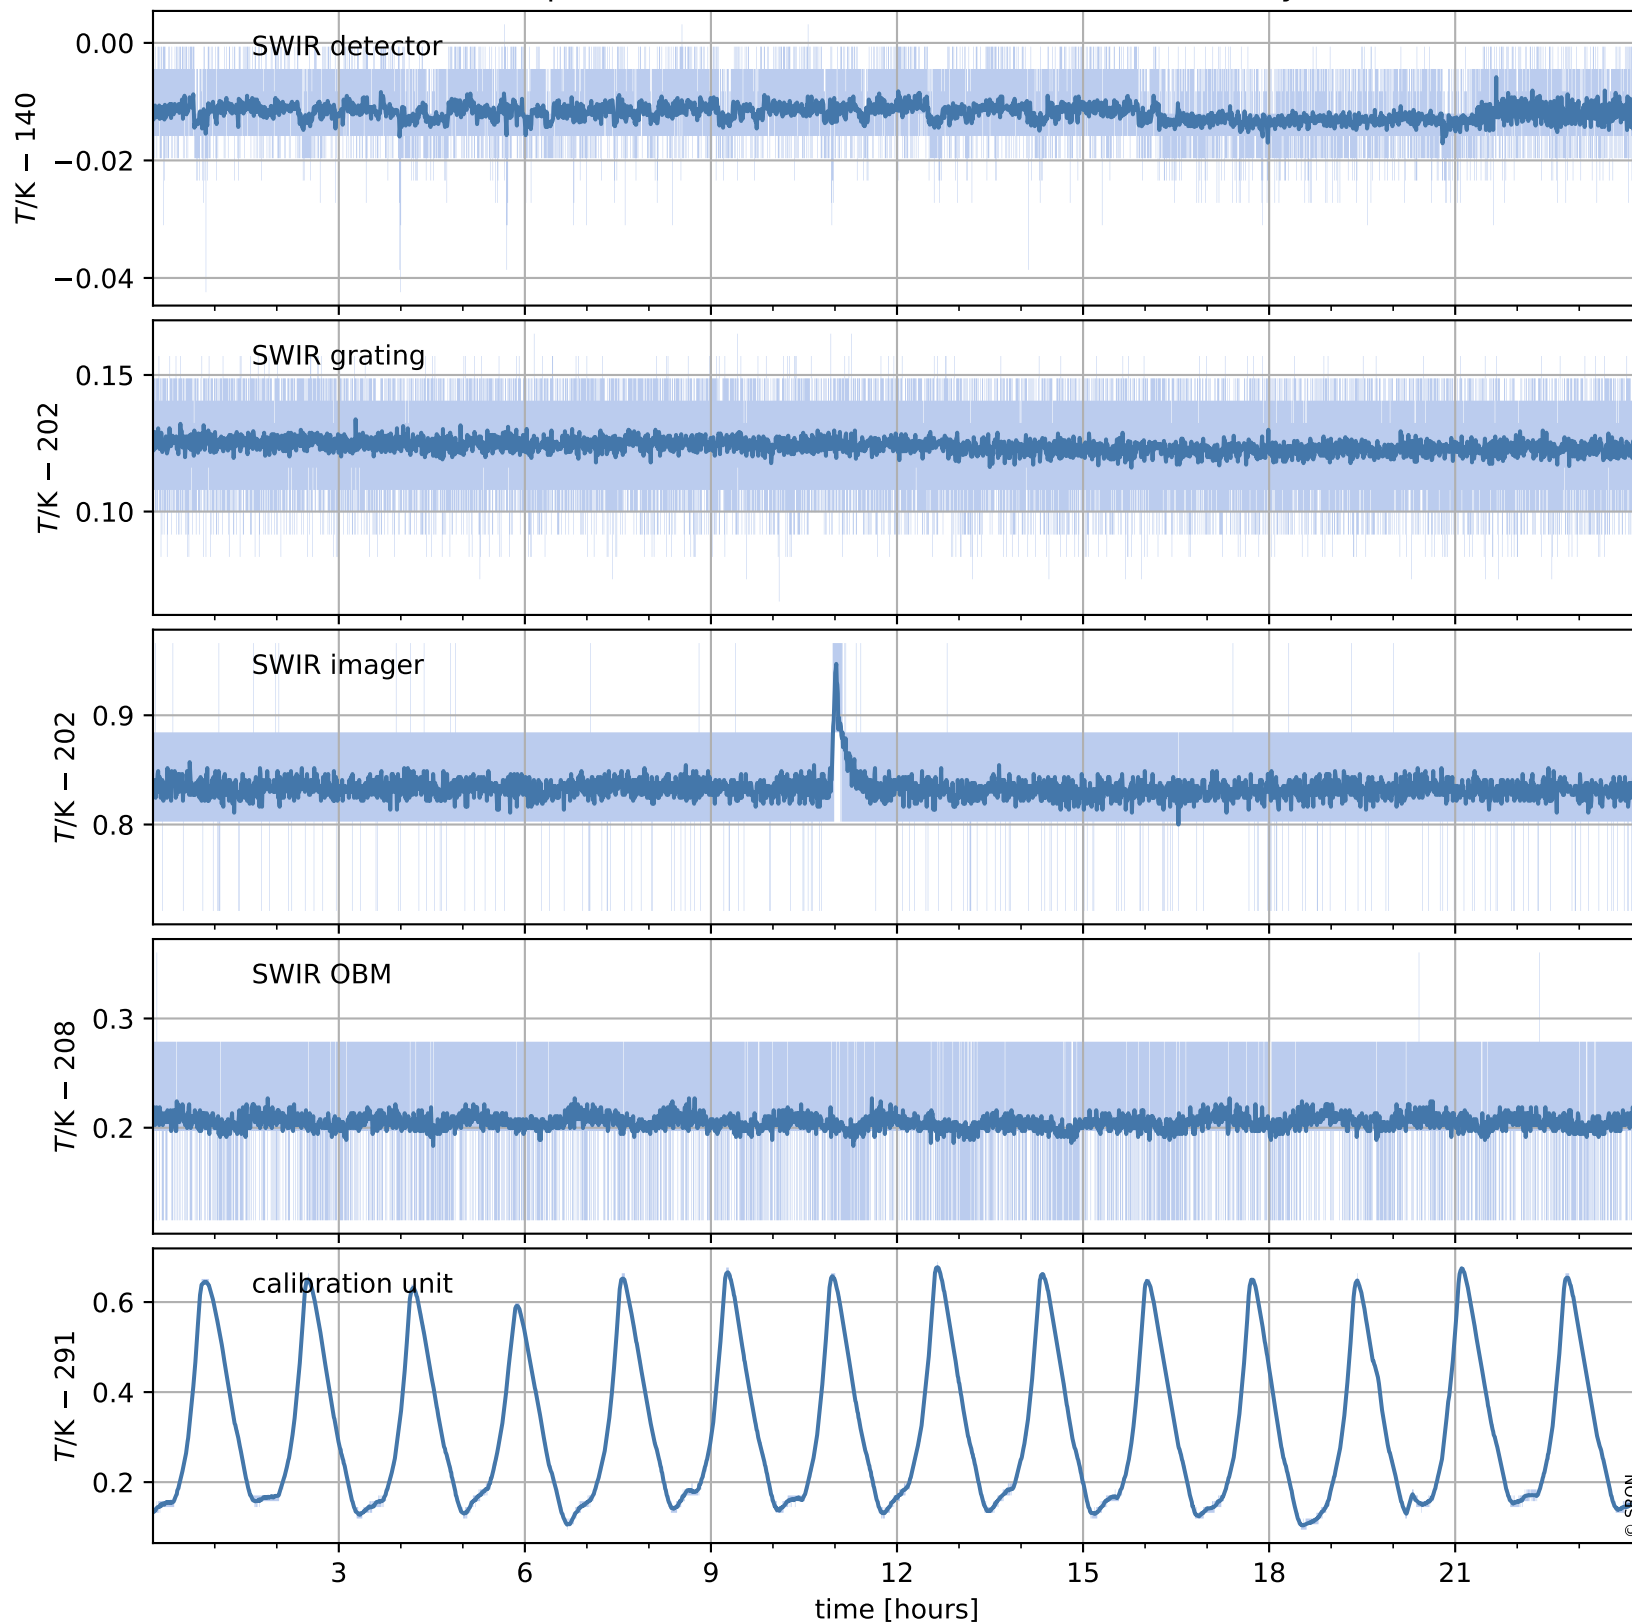

Tropomi SWIR housekeeping data

orbits : [662, 675]
coverage : 2017-11-29 / 2017-11-30
created : 2023-08-21T08:23:41

Temperature of sensors relevant for SWIR (one day)

Tropomi SWIR housekeeping data

orbits : [191, 675]
coverage : 2017-11-01 / 2017-11-30
created : 2023-08-21T08:23:41

Tropomi SWIR housekeeping data

orbits : [662, 675]
coverage : 2017-11-29 / 2017-11-30
created : 2023-08-21T08:23:42

Current and duty cycle of 3 heaters relevant for SWIR (one day)

Tropomi SWIR housekeeping data

orbits : [191, 675]
coverage : 2017-11-01 / 2017-11-30
created : 2023-08-21T08:23:42

Current and duty cycle of 3 heaters relevant for SWIR (last month)

Tropomi SWIR housekeeping data

orbits : [662, 675]
coverage : 2017-11-29 / 2017-11-30
created : 2023-08-21T08:23:43