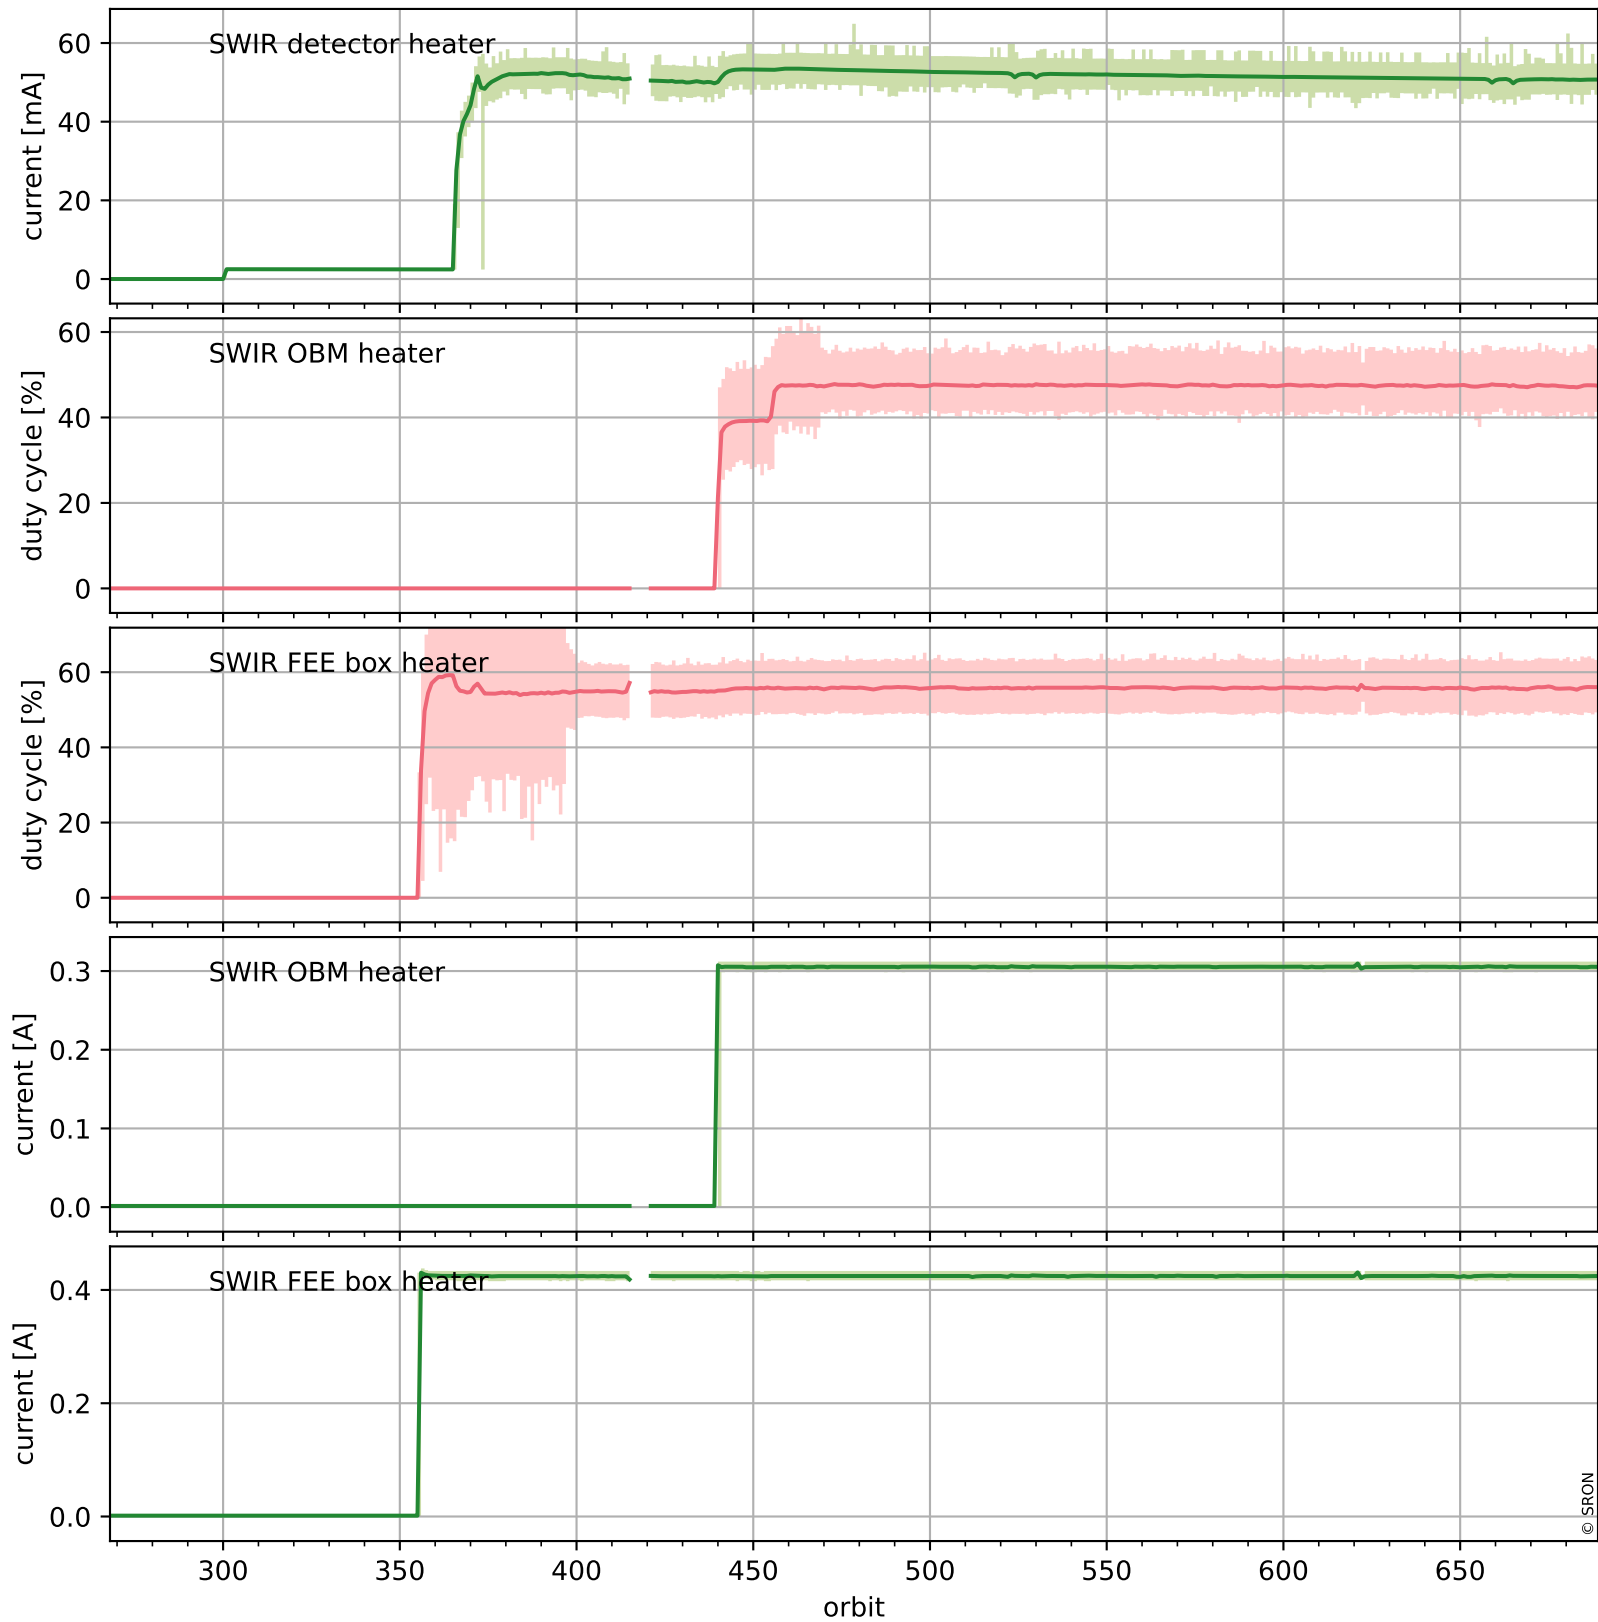

Tropomi SWIR housekeeping data

orbits : [676, 689]
coverage : 2017-11-30 / 2017-12-01
created : 2023-08-21T08:23:43

Temperature of sensors relevant for SWIR (one day)

Tropomi SWIR housekeeping data

orbits : [205, 689]
coverage : 2017-11-01 / 2017-12-01
created : 2023-08-21T08:23:44

Tropomi SWIR housekeeping data

orbits : [676, 689]
coverage : 2017-11-30 / 2017-12-01
created : 2023-08-21T08:23:44

Current and duty cycle of 3 heaters relevant for SWIR (one day)

Tropomi SWIR housekeeping data

orbits : [205, 689]
coverage : 2017-11-01 / 2017-12-01
created : 2023-08-21T08:23:45

Current and duty cycle of 3 heaters relevant for SWIR (last month)

Tropomi SWIR housekeeping data

orbits : [676, 689]
coverage : 2017-11-30 / 2017-12-01
created : 2023-08-21T08:23:45

Temperature of sensors at the SWIR front-end electronics (one day)

Tropomi SWIR housekeeping data

orbits : [205, 689]
coverage : 2017-11-01 / 2017-12-01
created : 2023-08-21T08:23:46

Temperature of sensors at the SWIR front-end electronics (last month)