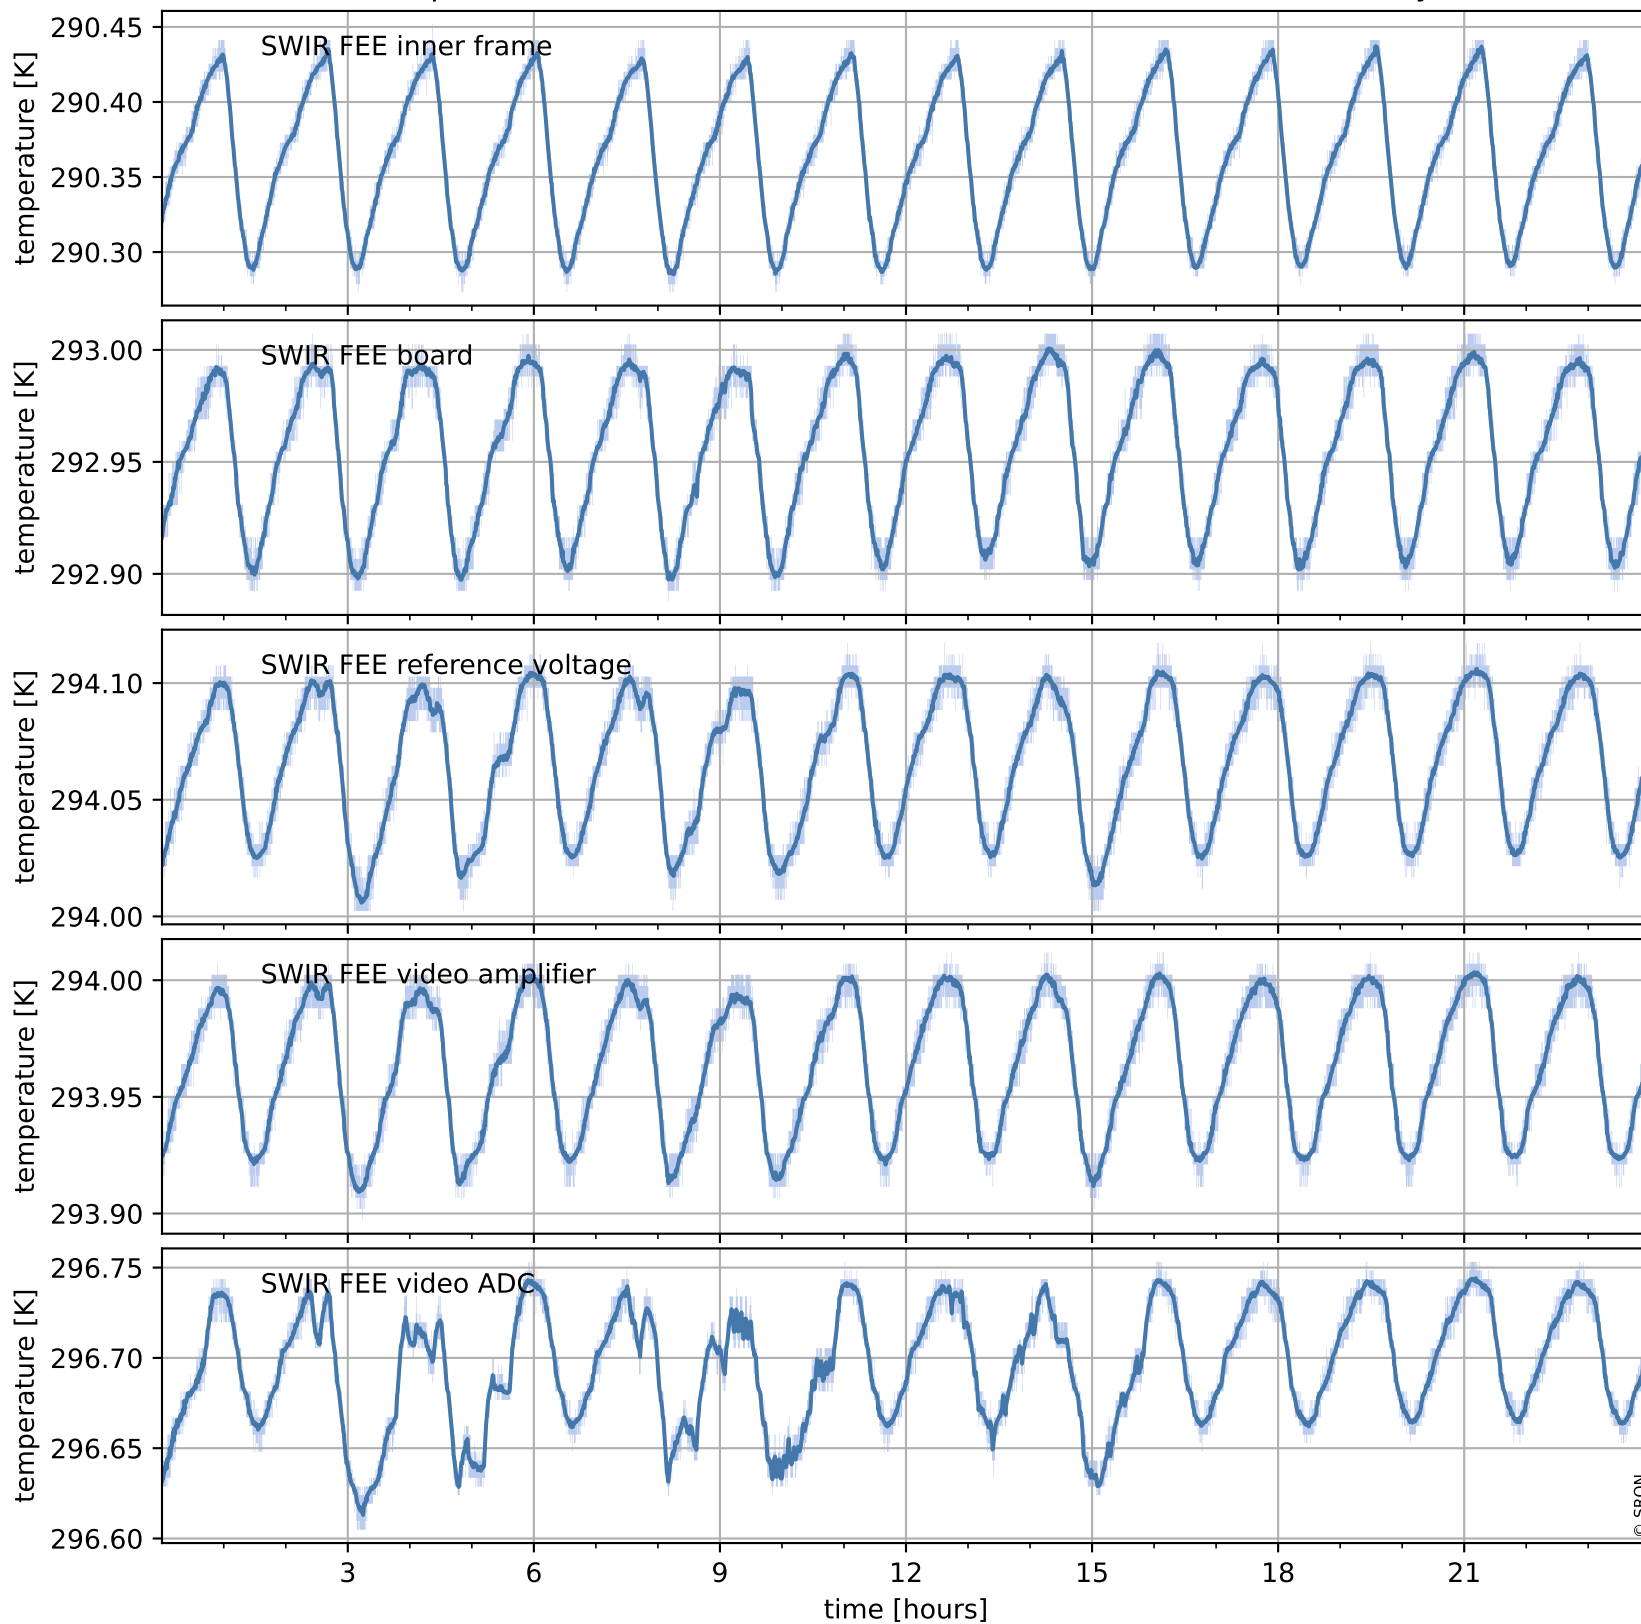

Tropomi SWIR housekeeping data

orbits : [676, 689]
coverage : 2017-11-30 / 2017-12-01
created : 2023-08-21T08:23:45

Temperature of sensors at the SWIR front-end electronics (one day)