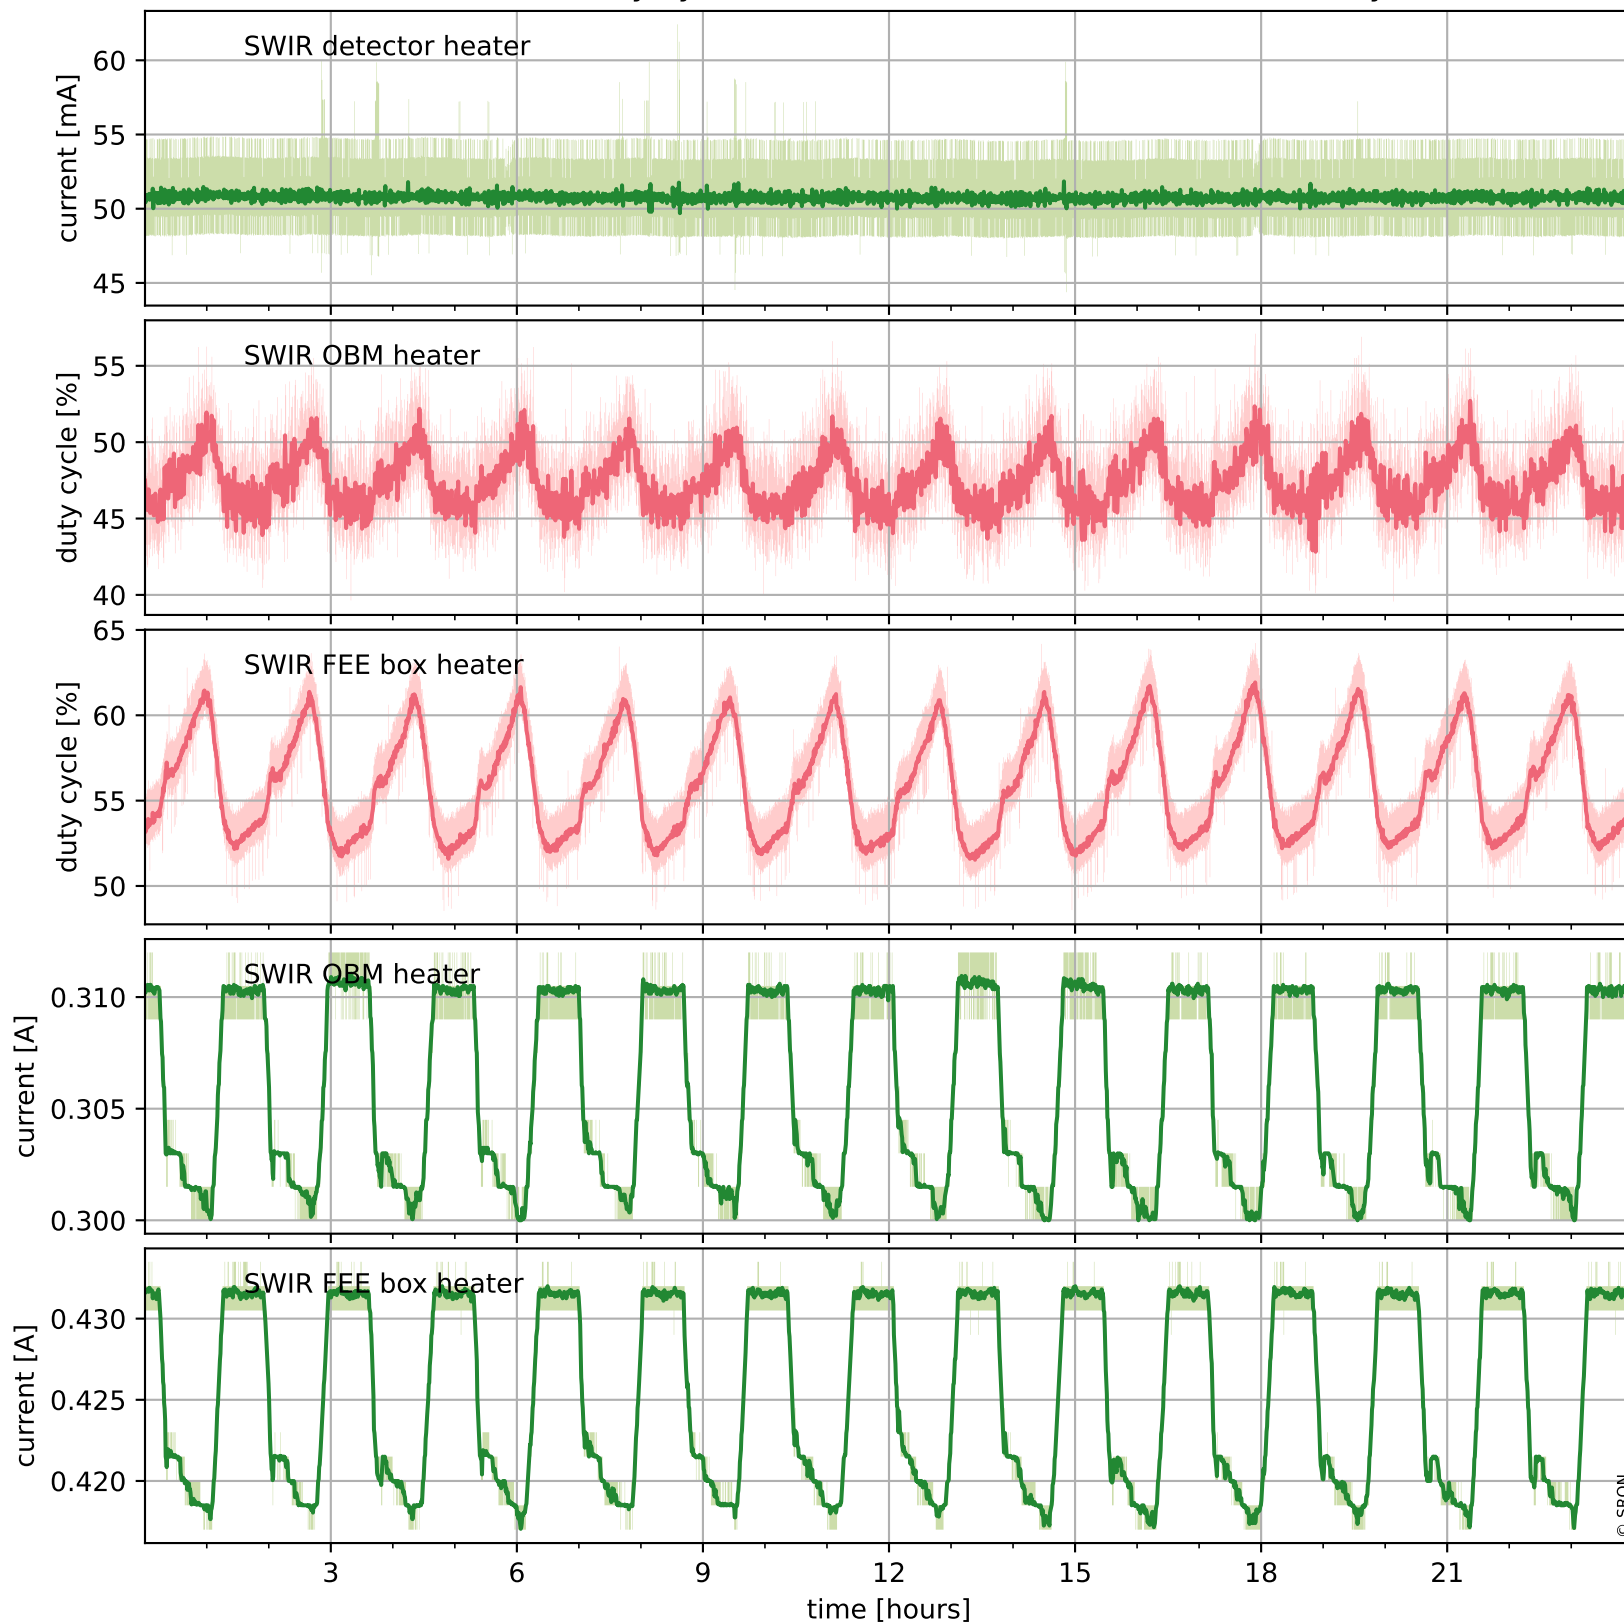

Tropomi SWIR housekeeping data

orbits : [676, 689]
coverage : 2017-11-30 / 2017-12-01
created : 2023-08-21T08:23:43

Temperature of sensors relevant for SWIR (one day)

Tropomi SWIR housekeeping data

orbits : [205, 689]
coverage : 2017-11-01 / 2017-12-01
created : 2023-08-21T08:23:44

Tropomi SWIR housekeeping data

orbits : [676, 689]
coverage : 2017-11-30 / 2017-12-01
created : 2023-08-21T08:23:44

Current and duty cycle of 3 heaters relevant for SWIR (one day)

Tropomi SWIR housekeeping data

orbits : [205, 689]
coverage : 2017-11-01 / 2017-12-01
created : 2023-08-21T08:23:45

Current and duty cycle of 3 heaters relevant for SWIR (last month)

Tropomi SWIR housekeeping data

orbits : [676, 689]
coverage : 2017-11-30 / 2017-12-01
created : 2023-08-21T08:23:45