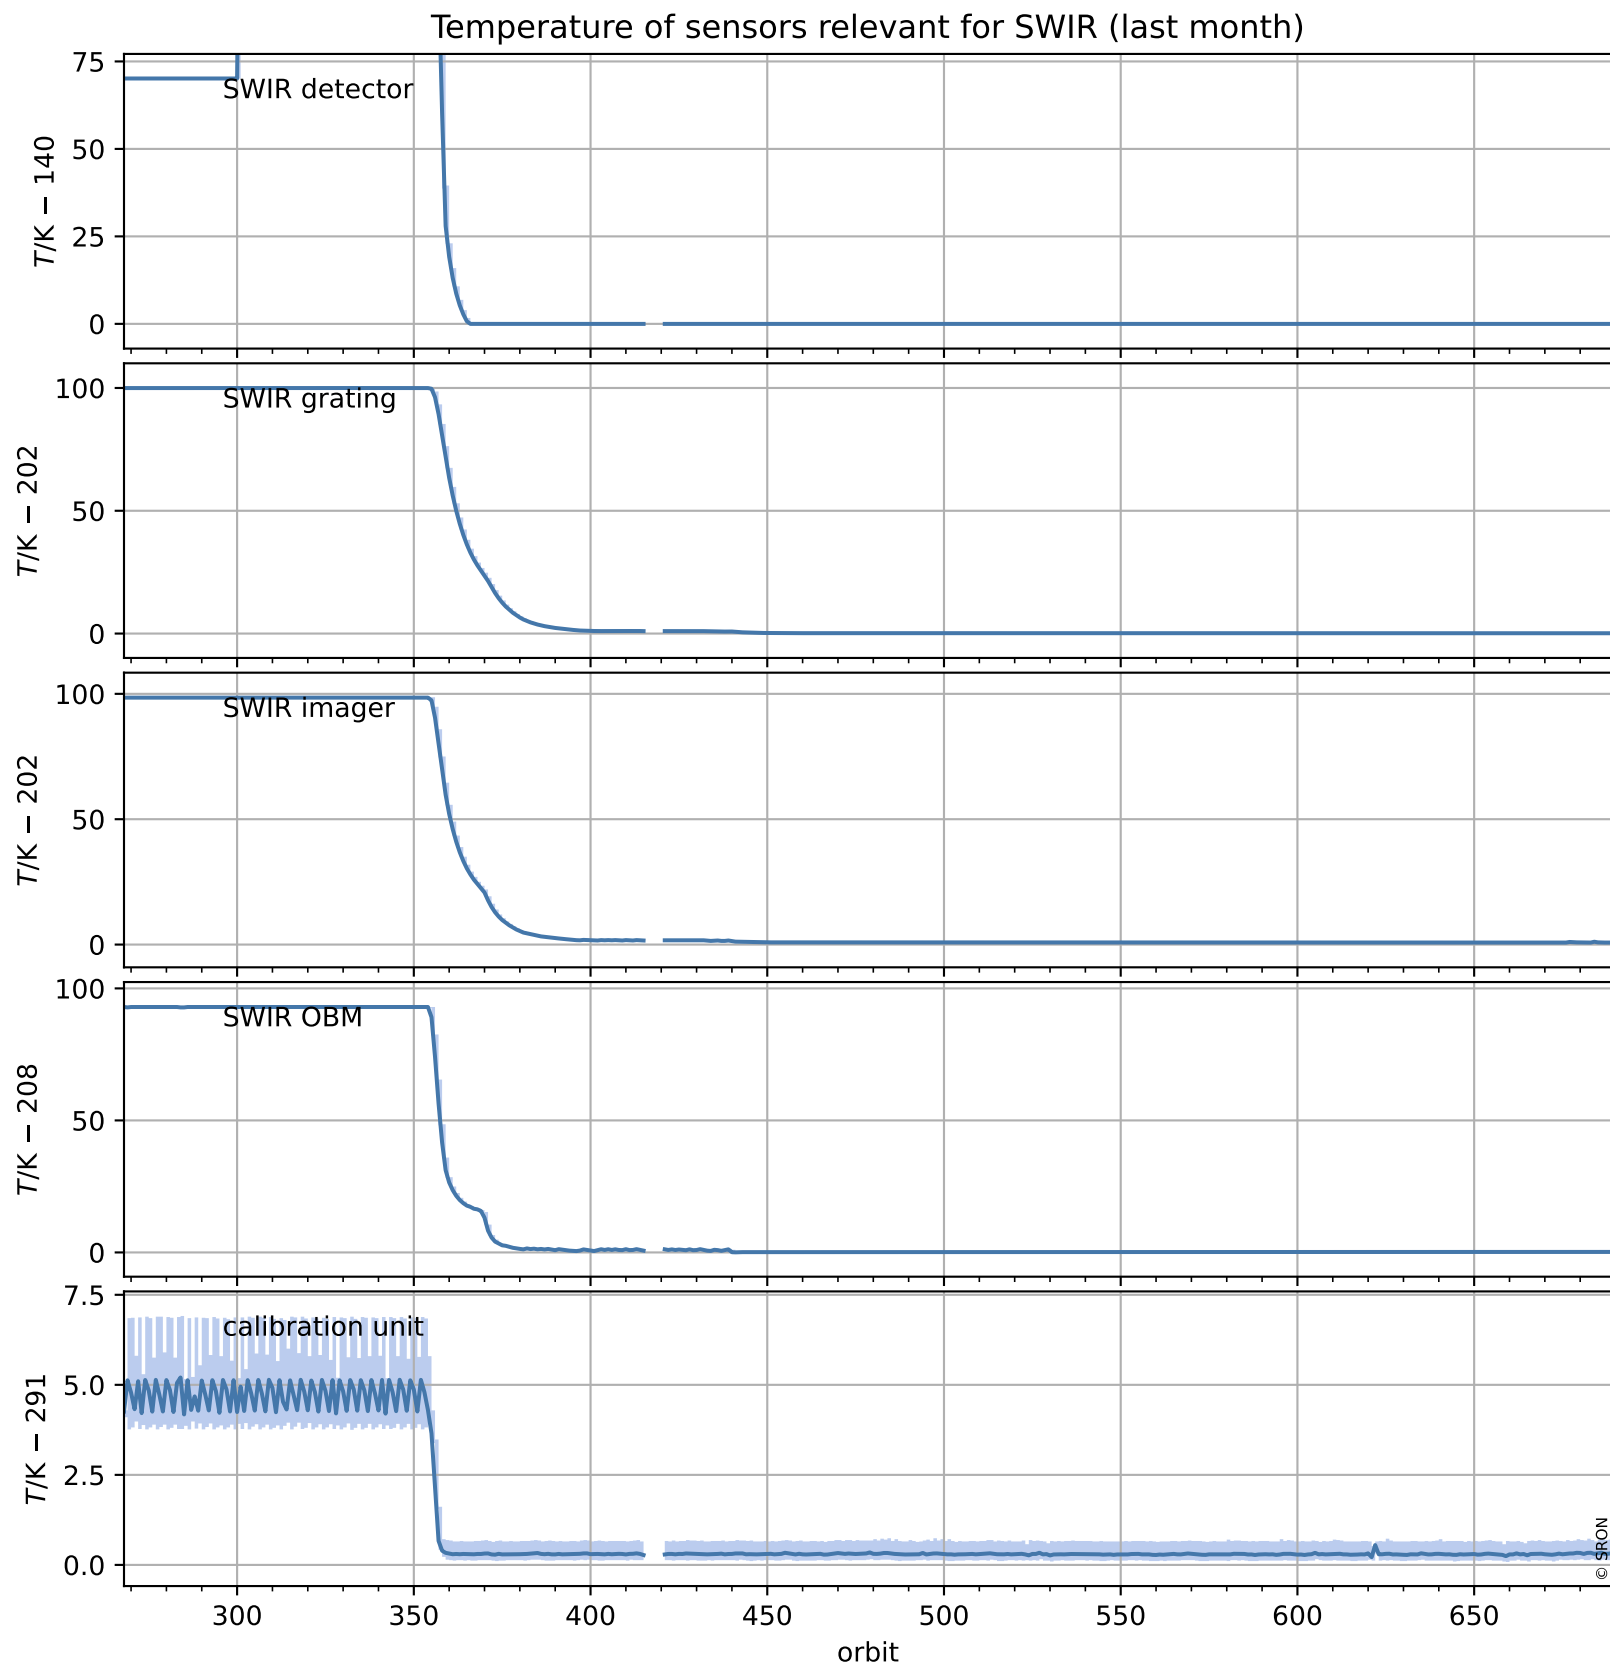

Tropomi SWIR housekeeping data

orbits : [676, 689]
coverage : 2017-11-30 / 2017-12-01
created : 2023-08-21T08:23:43

Temperature of sensors relevant for SWIR (one day)

Tropomi SWIR housekeeping data

orbits : [205, 689]
coverage : 2017-11-01 / 2017-12-01
created : 2023-08-21T08:23:44

Tropomi SWIR housekeeping data

orbits : [676, 689]
coverage : 2017-11-30 / 2017-12-01
created : 2023-08-21T08:23:44

Current and duty cycle of 3 heaters relevant for SWIR (one day)

Tropomi SWIR housekeeping data

orbits : [205, 689]
coverage : 2017-11-01 / 2017-12-01
created : 2023-08-21T08:23:45

Current and duty cycle of 3 heaters relevant for SWIR (last month)

Tropomi SWIR housekeeping data

orbits : [676, 689]
coverage : 2017-11-30 / 2017-12-01
created : 2023-08-21T08:23:45