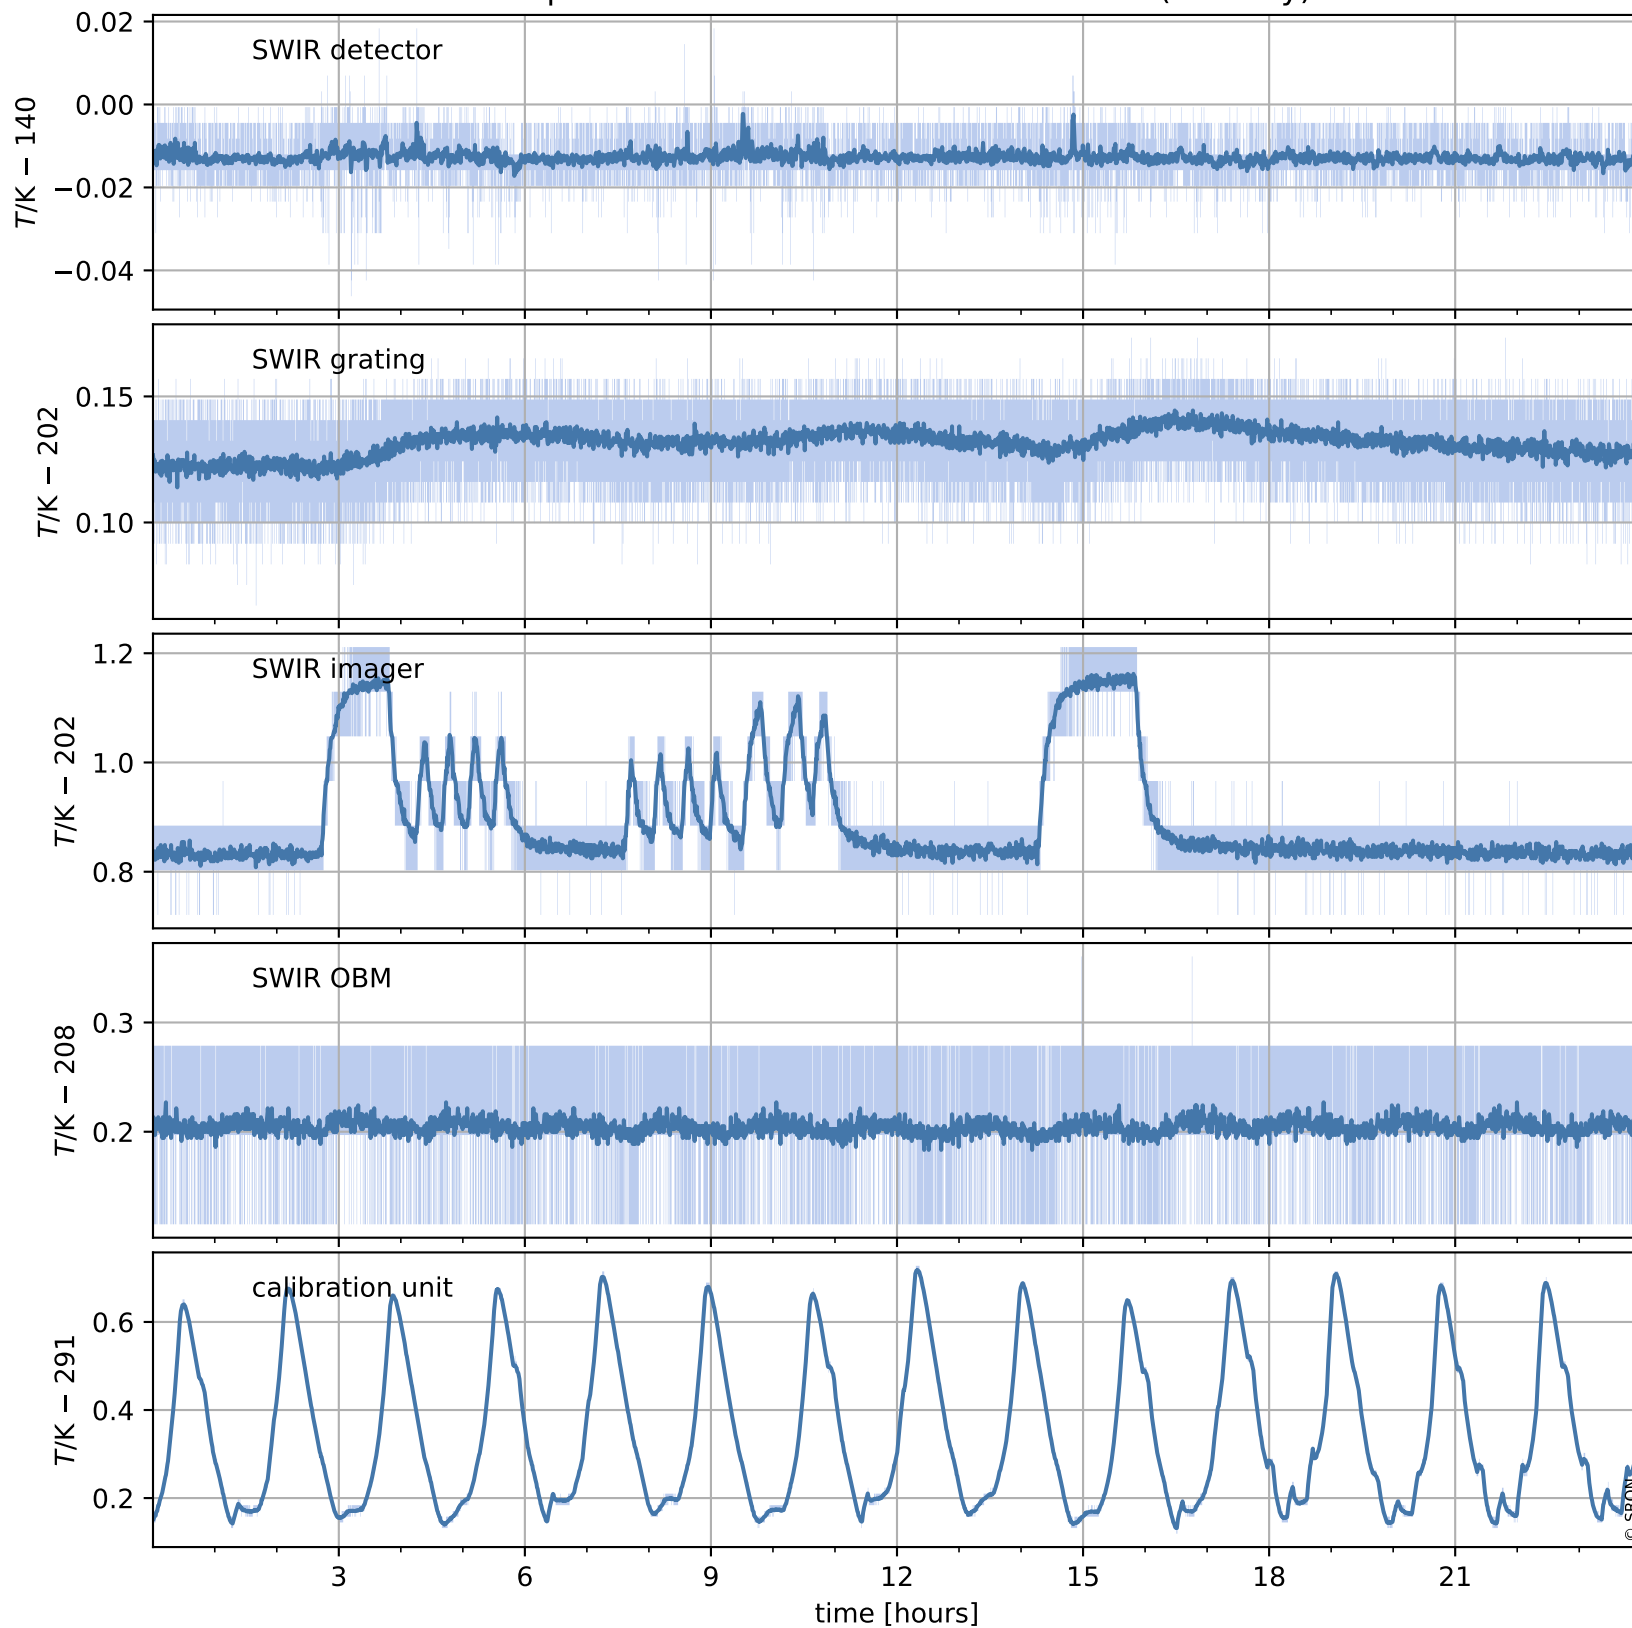

Tropomi SWIR housekeeping data

orbits : [676, 689]
coverage : 2017-11-30 / 2017-12-01
created : 2023-08-21T08:23:43

Temperature of sensors relevant for SWIR (one day)

Tropomi SWIR housekeeping data

orbits : [205, 689]
coverage : 2017-11-01 / 2017-12-01
created : 2023-08-21T08:23:44

Tropomi SWIR housekeeping data

orbits : [676, 689]
coverage : 2017-11-30 / 2017-12-01
created : 2023-08-21T08:23:44

Current and duty cycle of 3 heaters relevant for SWIR (one day)

Tropomi SWIR housekeeping data

orbits : [205, 689]
coverage : 2017-11-01 / 2017-12-01
created : 2023-08-21T08:23:45

Current and duty cycle of 3 heaters relevant for SWIR (last month)

Tropomi SWIR housekeeping data

orbits : [676, 689]
coverage : 2017-11-30 / 2017-12-01
created : 2023-08-21T08:23:45