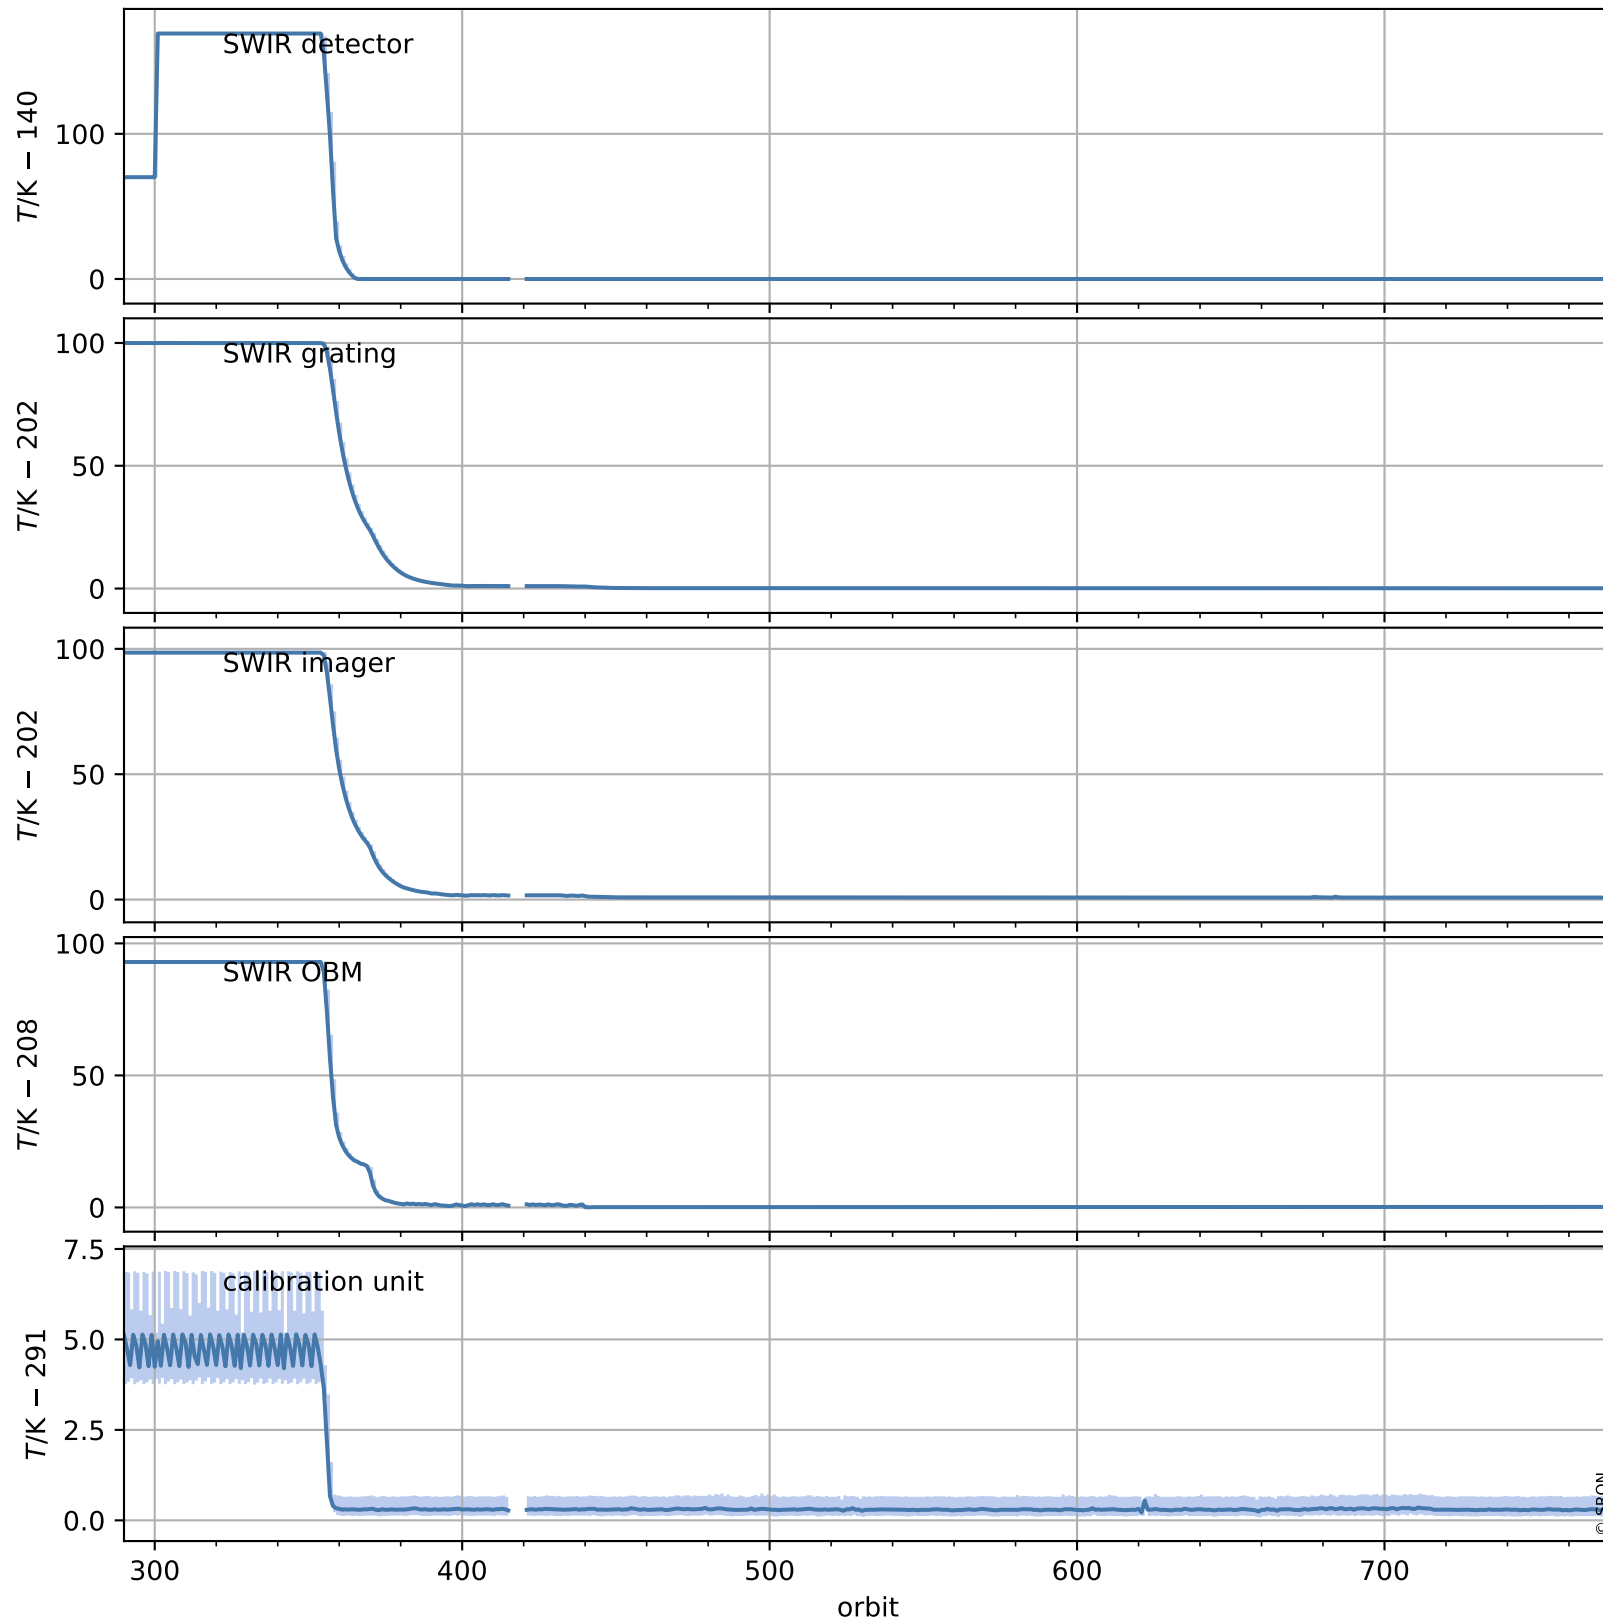

Tropomi SWIR housekeeping data

orbits : [761, 774]
coverage : 2017-12-06 / 2017-12-07
created : 2023-08-21T08:23:59

Temperature of sensors relevant for SWIR (one day)

Tropomi SWIR housekeeping data

orbits : [290, 774]
coverage : 2017-11-02 / 2017-12-07
created : 2023-08-21T08:23:59

Temperature of sensors relevant for SWIR (last month)

Tropomi SWIR housekeeping data

orbits : [761, 774]
coverage : 2017-12-06 / 2017-12-07
created : 2023-08-21T08:24:00

Current and duty cycle of 3 heaters relevant for SWIR (one day)

Tropomi SWIR housekeeping data

orbits : [290, 774]
coverage : 2017-11-02 / 2017-12-07
created : 2023-08-21T08:24:00

Current and duty cycle of 3 heaters relevant for SWIR (last month)

Tropomi SWIR housekeeping data

orbits : [761, 774]
coverage : 2017-12-06 / 2017-12-07
created : 2023-08-21T08:24:01

Temperature of sensors at the SWIR front-end electronics (one day)

Tropomi SWIR housekeeping data

orbits : [290, 774]
coverage : 2017-11-02 / 2017-12-07
created : 2023-08-21T08:24:01