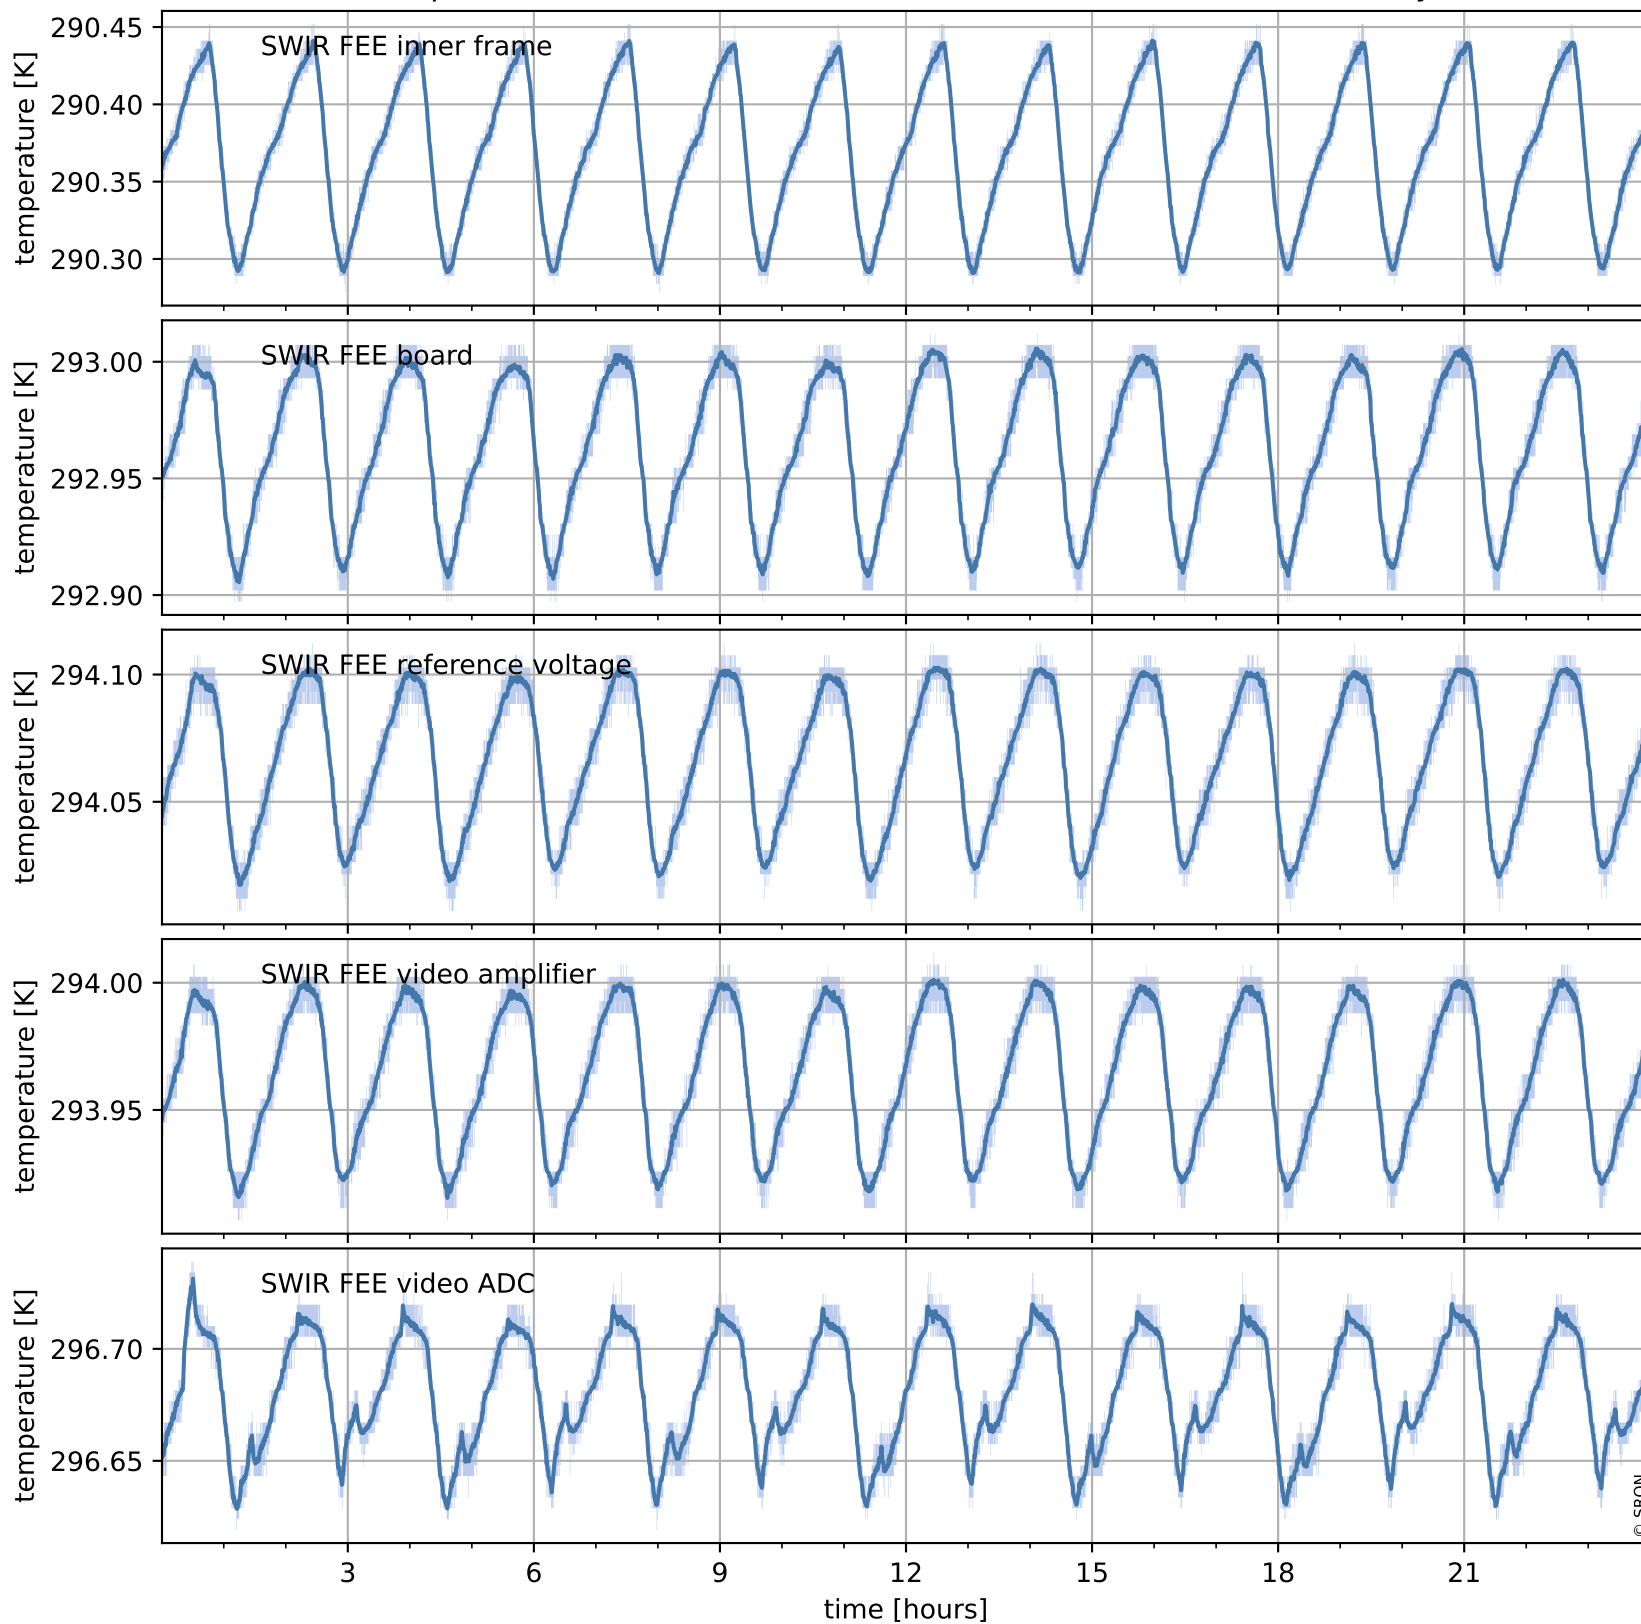

Tropomi SWIR housekeeping data

orbits : [761, 774]
coverage : 2017-12-06 / 2017-12-07
created : 2023-08-21T08:24:01

Temperature of sensors at the SWIR front-end electronics (one day)