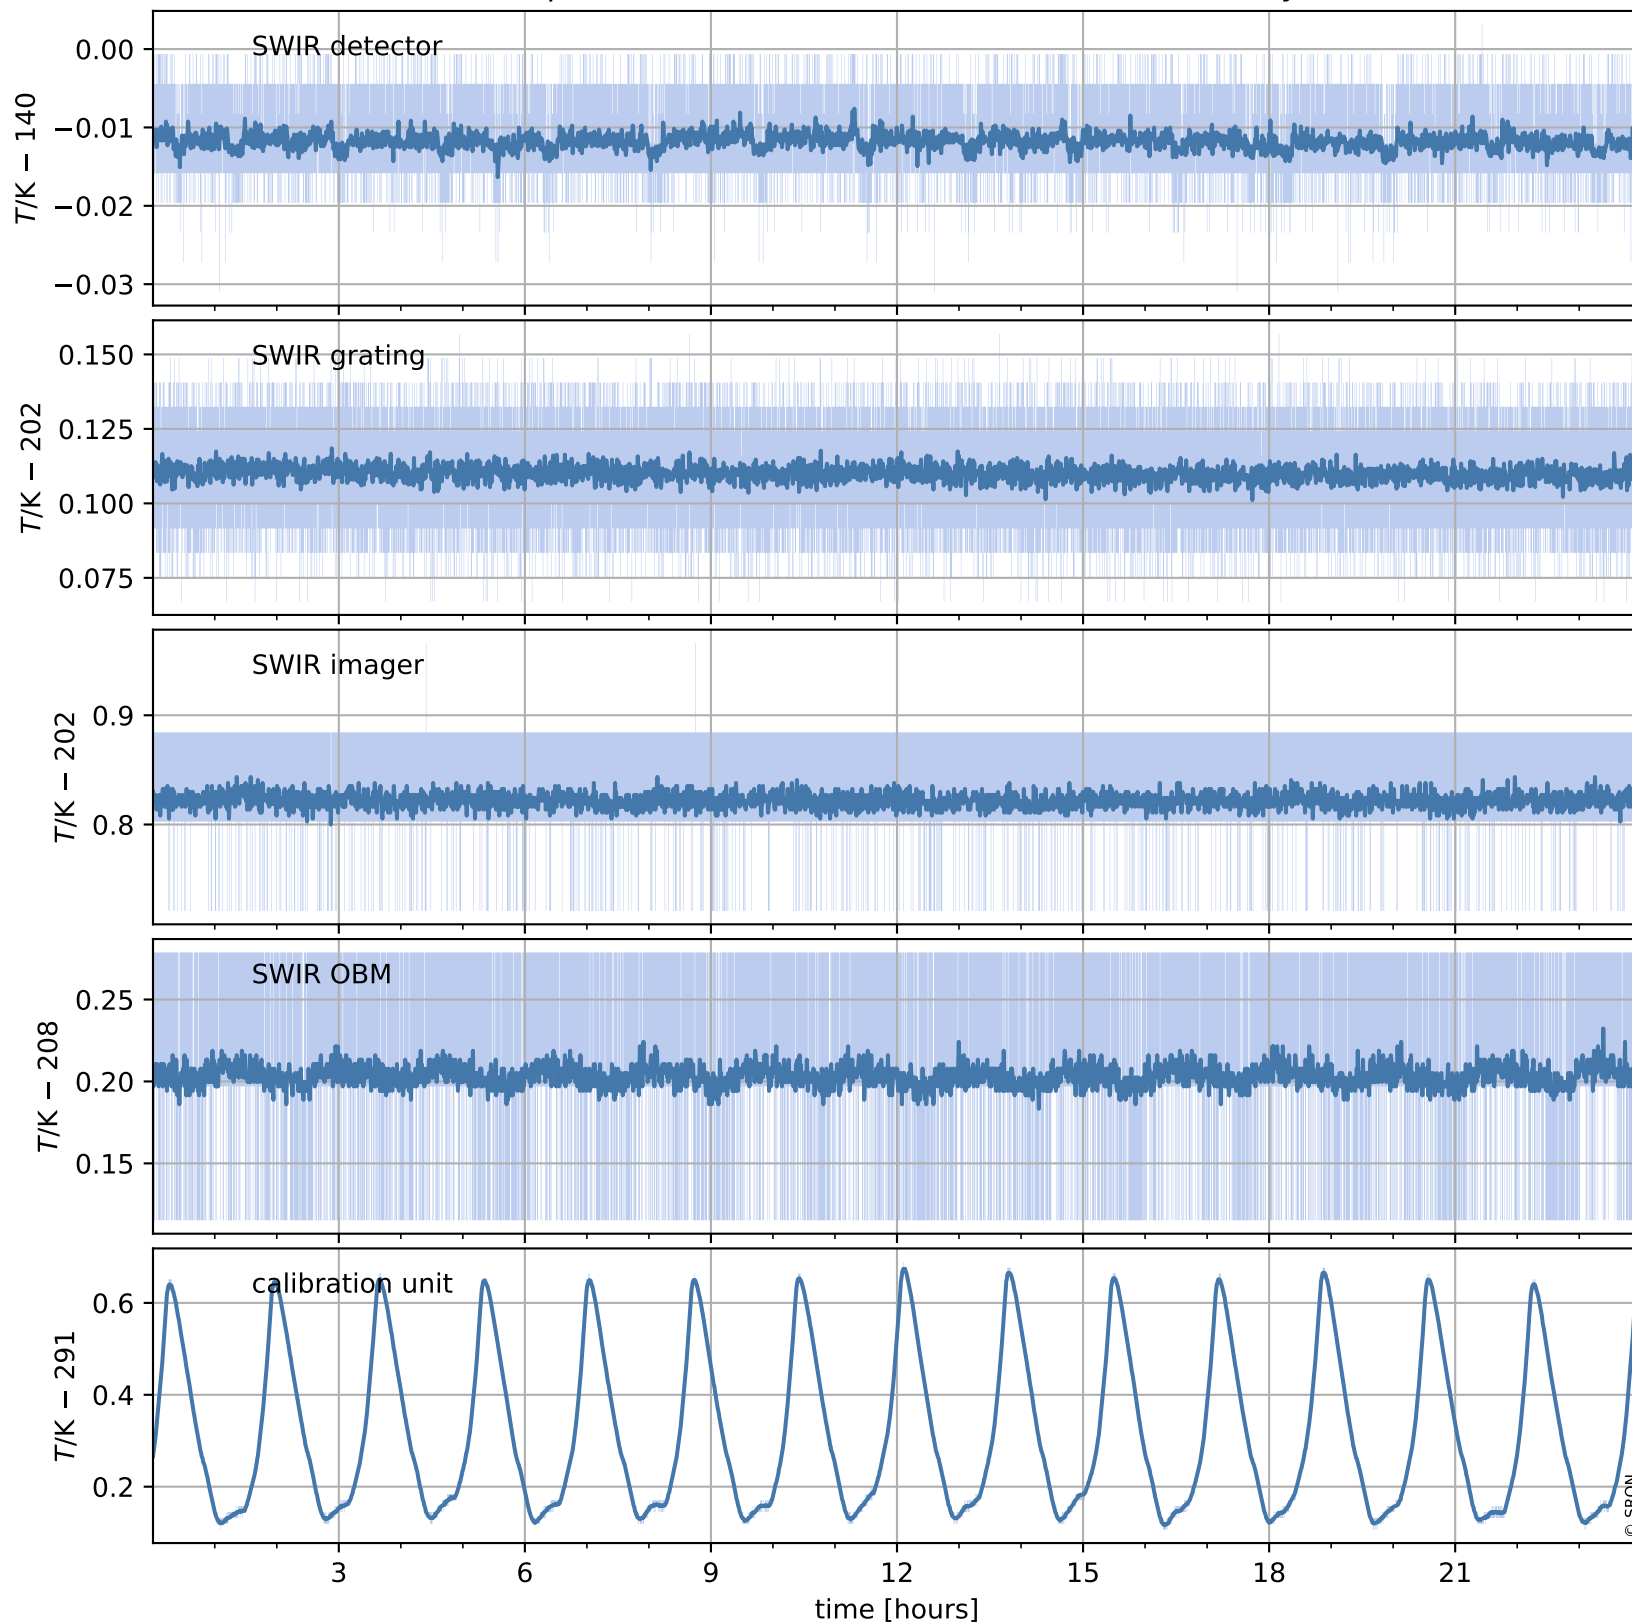

Tropomi SWIR housekeeping data

orbits : [761, 774]
coverage : 2017-12-06 / 2017-12-07
created : 2023-08-21T08:23:59

Temperature of sensors relevant for SWIR (one day)

Tropomi SWIR housekeeping data

orbits : [290, 774]
coverage : 2017-11-02 / 2017-12-07
created : 2023-08-21T08:23:59

Temperature of sensors relevant for SWIR (last month)

Tropomi SWIR housekeeping data

orbits : [761, 774]
coverage : 2017-12-06 / 2017-12-07
created : 2023-08-21T08:24:00

Current and duty cycle of 3 heaters relevant for SWIR (one day)

Tropomi SWIR housekeeping data

orbits : [290, 774]
coverage : 2017-11-02 / 2017-12-07
created : 2023-08-21T08:24:00

Current and duty cycle of 3 heaters relevant for SWIR (last month)

Tropomi SWIR housekeeping data

orbits : [761, 774]
coverage : 2017-12-06 / 2017-12-07
created : 2023-08-21T08:24:01

Temperature of sensors at the SWIR front-end electronics (one day)

Tropomi SWIR housekeeping data

orbits : [290, 774]
coverage : 2017-11-02 / 2017-12-07
created : 2023-08-21T08:24:01