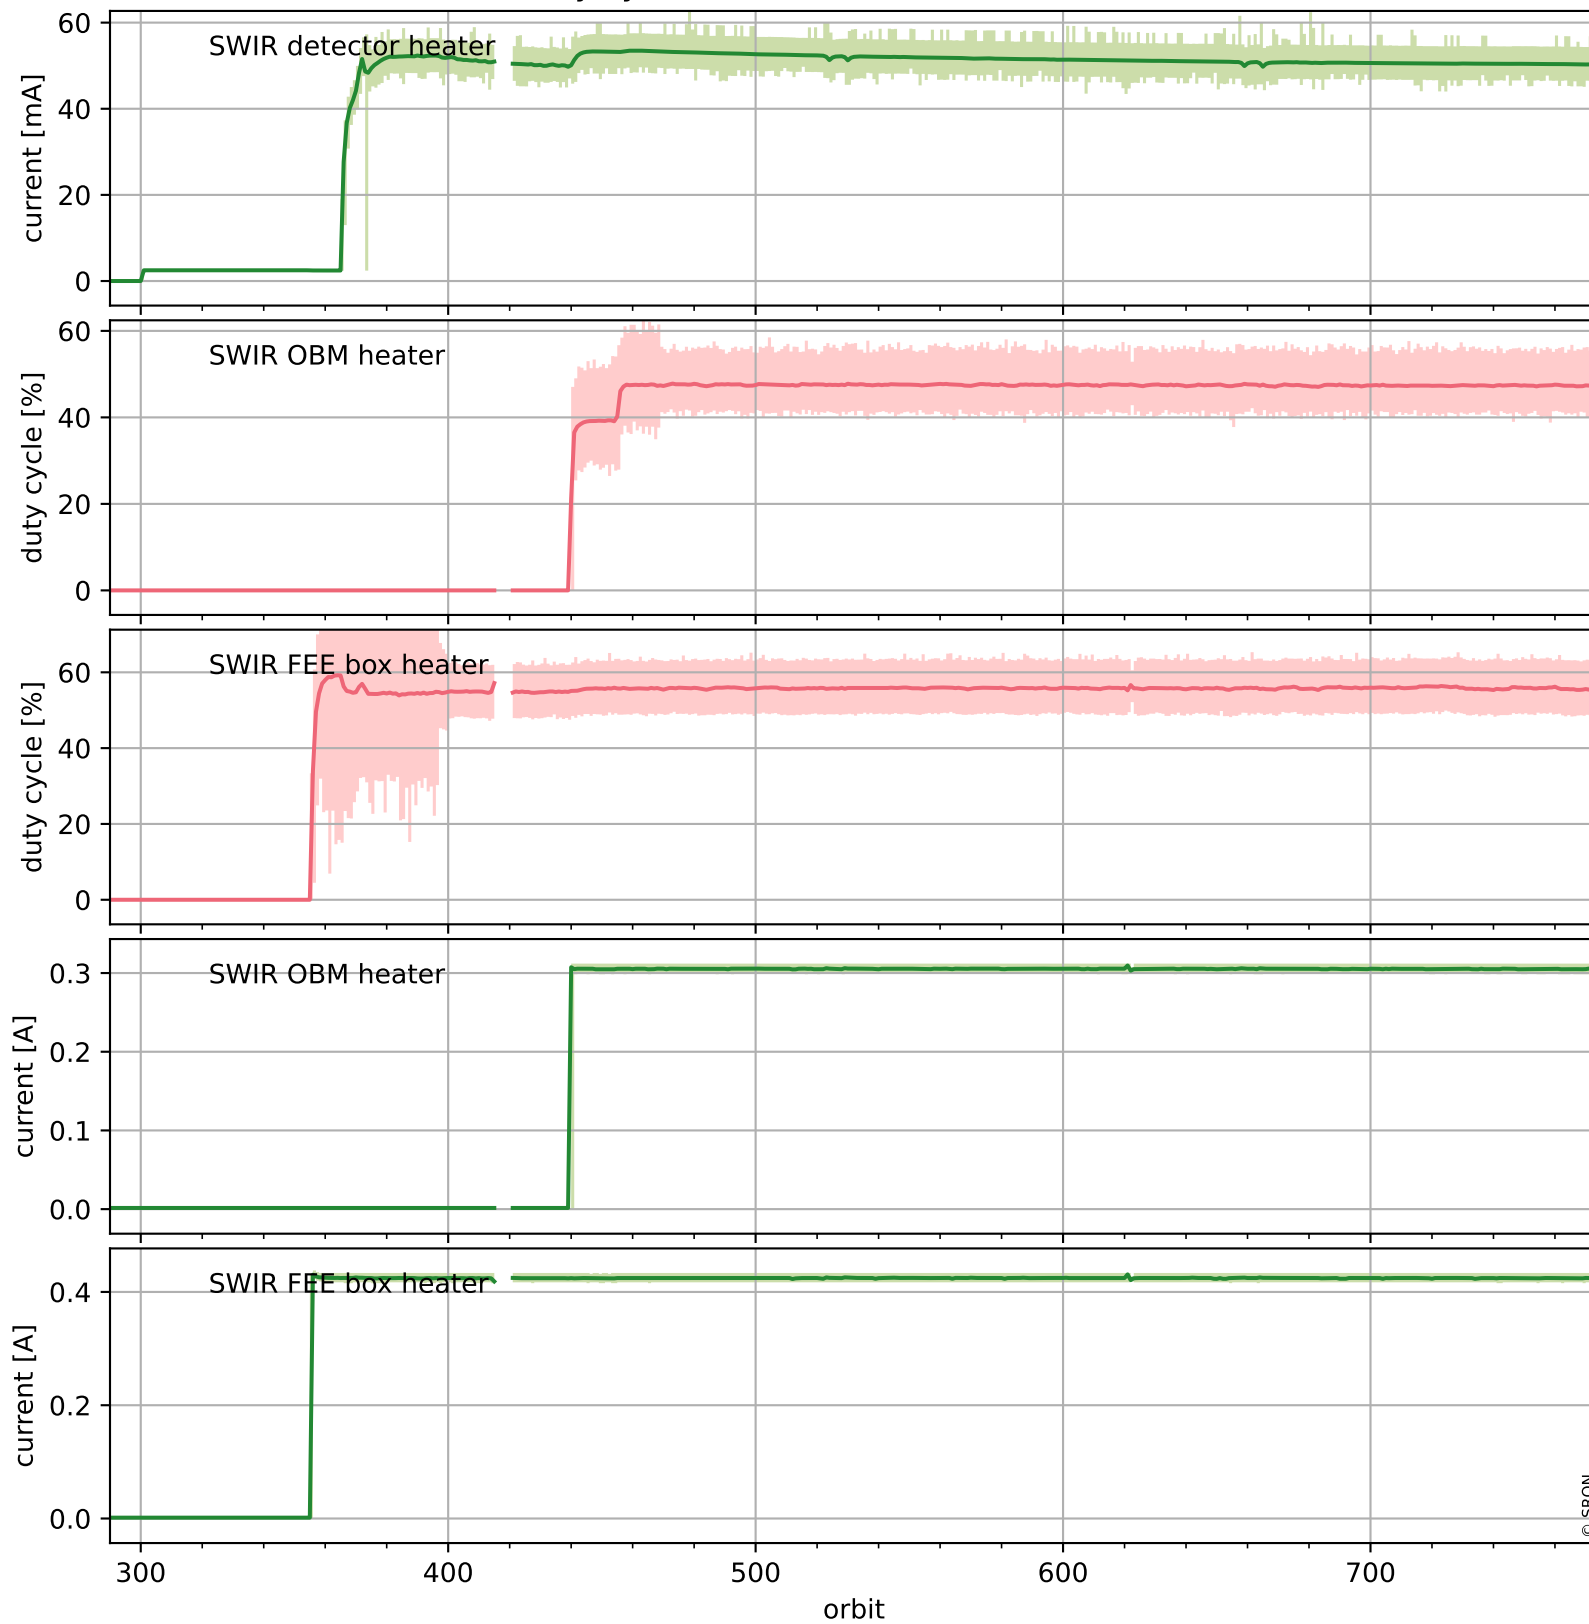

Tropomi SWIR housekeeping data

orbits : [761, 774]
coverage : 2017-12-06 / 2017-12-07
created : 2023-08-21T08:23:59

Temperature of sensors relevant for SWIR (one day)

Tropomi SWIR housekeeping data

orbits : [290, 774]
coverage : 2017-11-02 / 2017-12-07
created : 2023-08-21T08:23:59

Temperature of sensors relevant for SWIR (last month)

Tropomi SWIR housekeeping data

orbits : [761, 774]
coverage : 2017-12-06 / 2017-12-07
created : 2023-08-21T08:24:00

Current and duty cycle of 3 heaters relevant for SWIR (one day)

Tropomi SWIR housekeeping data

orbits : [290, 774]
coverage : 2017-11-02 / 2017-12-07
created : 2023-08-21T08:24:00

Current and duty cycle of 3 heaters relevant for SWIR (last month)

Tropomi SWIR housekeeping data

orbits : [761, 774]
coverage : 2017-12-06 / 2017-12-07
created : 2023-08-21T08:24:01

Temperature of sensors at the SWIR front-end electronics (one day)

Tropomi SWIR housekeeping data

orbits : [290, 774]
coverage : 2017-11-02 / 2017-12-07
created : 2023-08-21T08:24:01