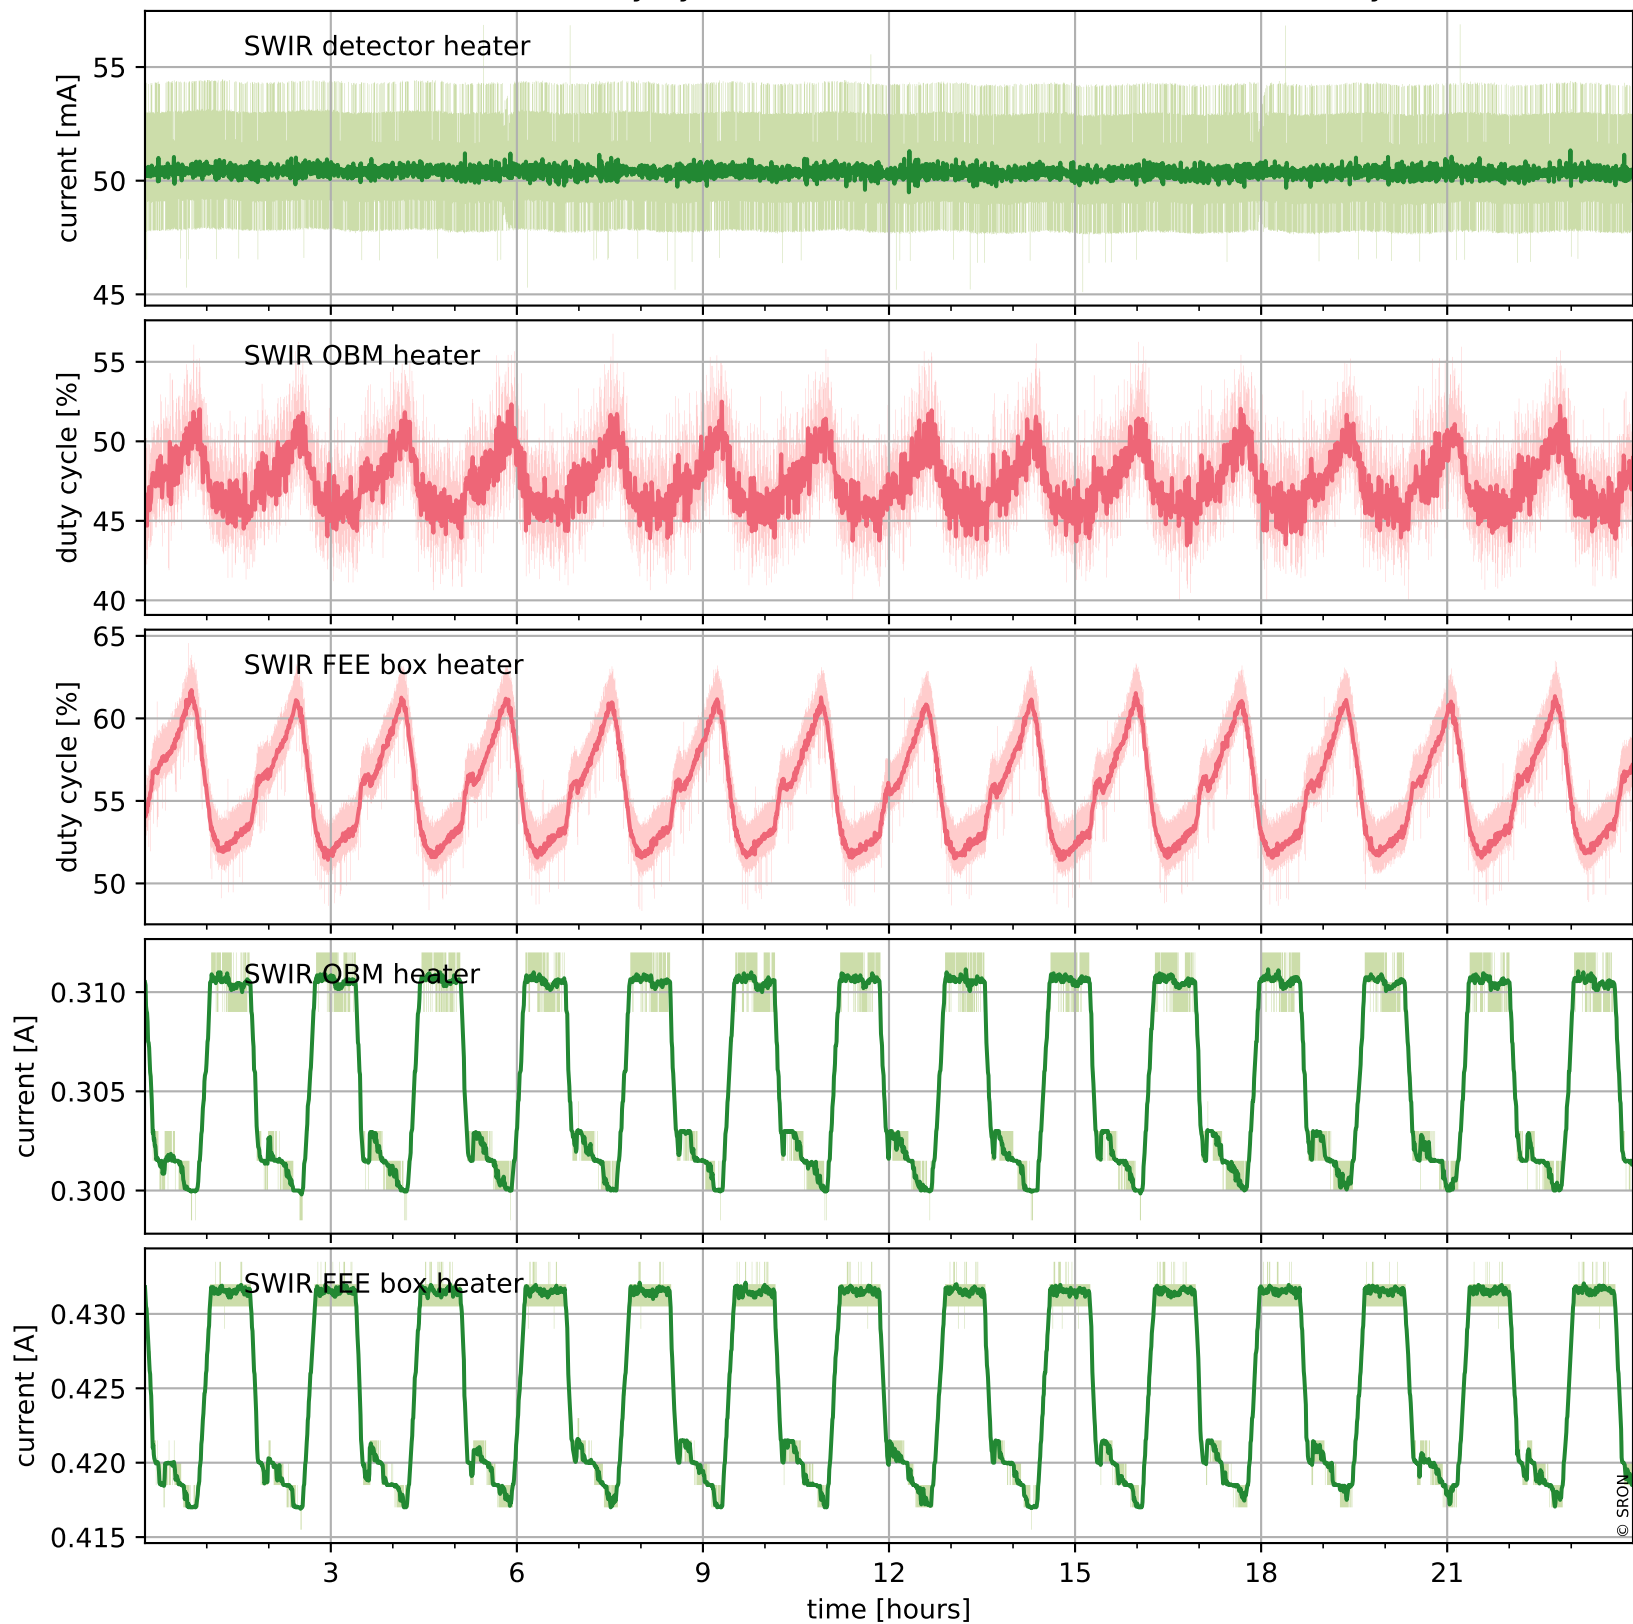

Tropomi SWIR housekeeping data

orbits : [761, 774]
coverage : 2017-12-06 / 2017-12-07
created : 2023-08-21T08:23:59

Temperature of sensors relevant for SWIR (one day)

Tropomi SWIR housekeeping data

orbits : [290, 774]
coverage : 2017-11-02 / 2017-12-07
created : 2023-08-21T08:23:59

Temperature of sensors relevant for SWIR (last month)

Tropomi SWIR housekeeping data

orbits : [761, 774]
coverage : 2017-12-06 / 2017-12-07
created : 2023-08-21T08:24:00

Current and duty cycle of 3 heaters relevant for SWIR (one day)

Tropomi SWIR housekeeping data

orbits : [290, 774]
coverage : 2017-11-02 / 2017-12-07
created : 2023-08-21T08:24:00

Current and duty cycle of 3 heaters relevant for SWIR (last month)

Tropomi SWIR housekeeping data

orbits : [761, 774]
coverage : 2017-12-06 / 2017-12-07
created : 2023-08-21T08:24:01

Temperature of sensors at the SWIR front-end electronics (one day)

Tropomi SWIR housekeeping data

orbits : [290, 774]
coverage : 2017-11-02 / 2017-12-07
created : 2023-08-21T08:24:01