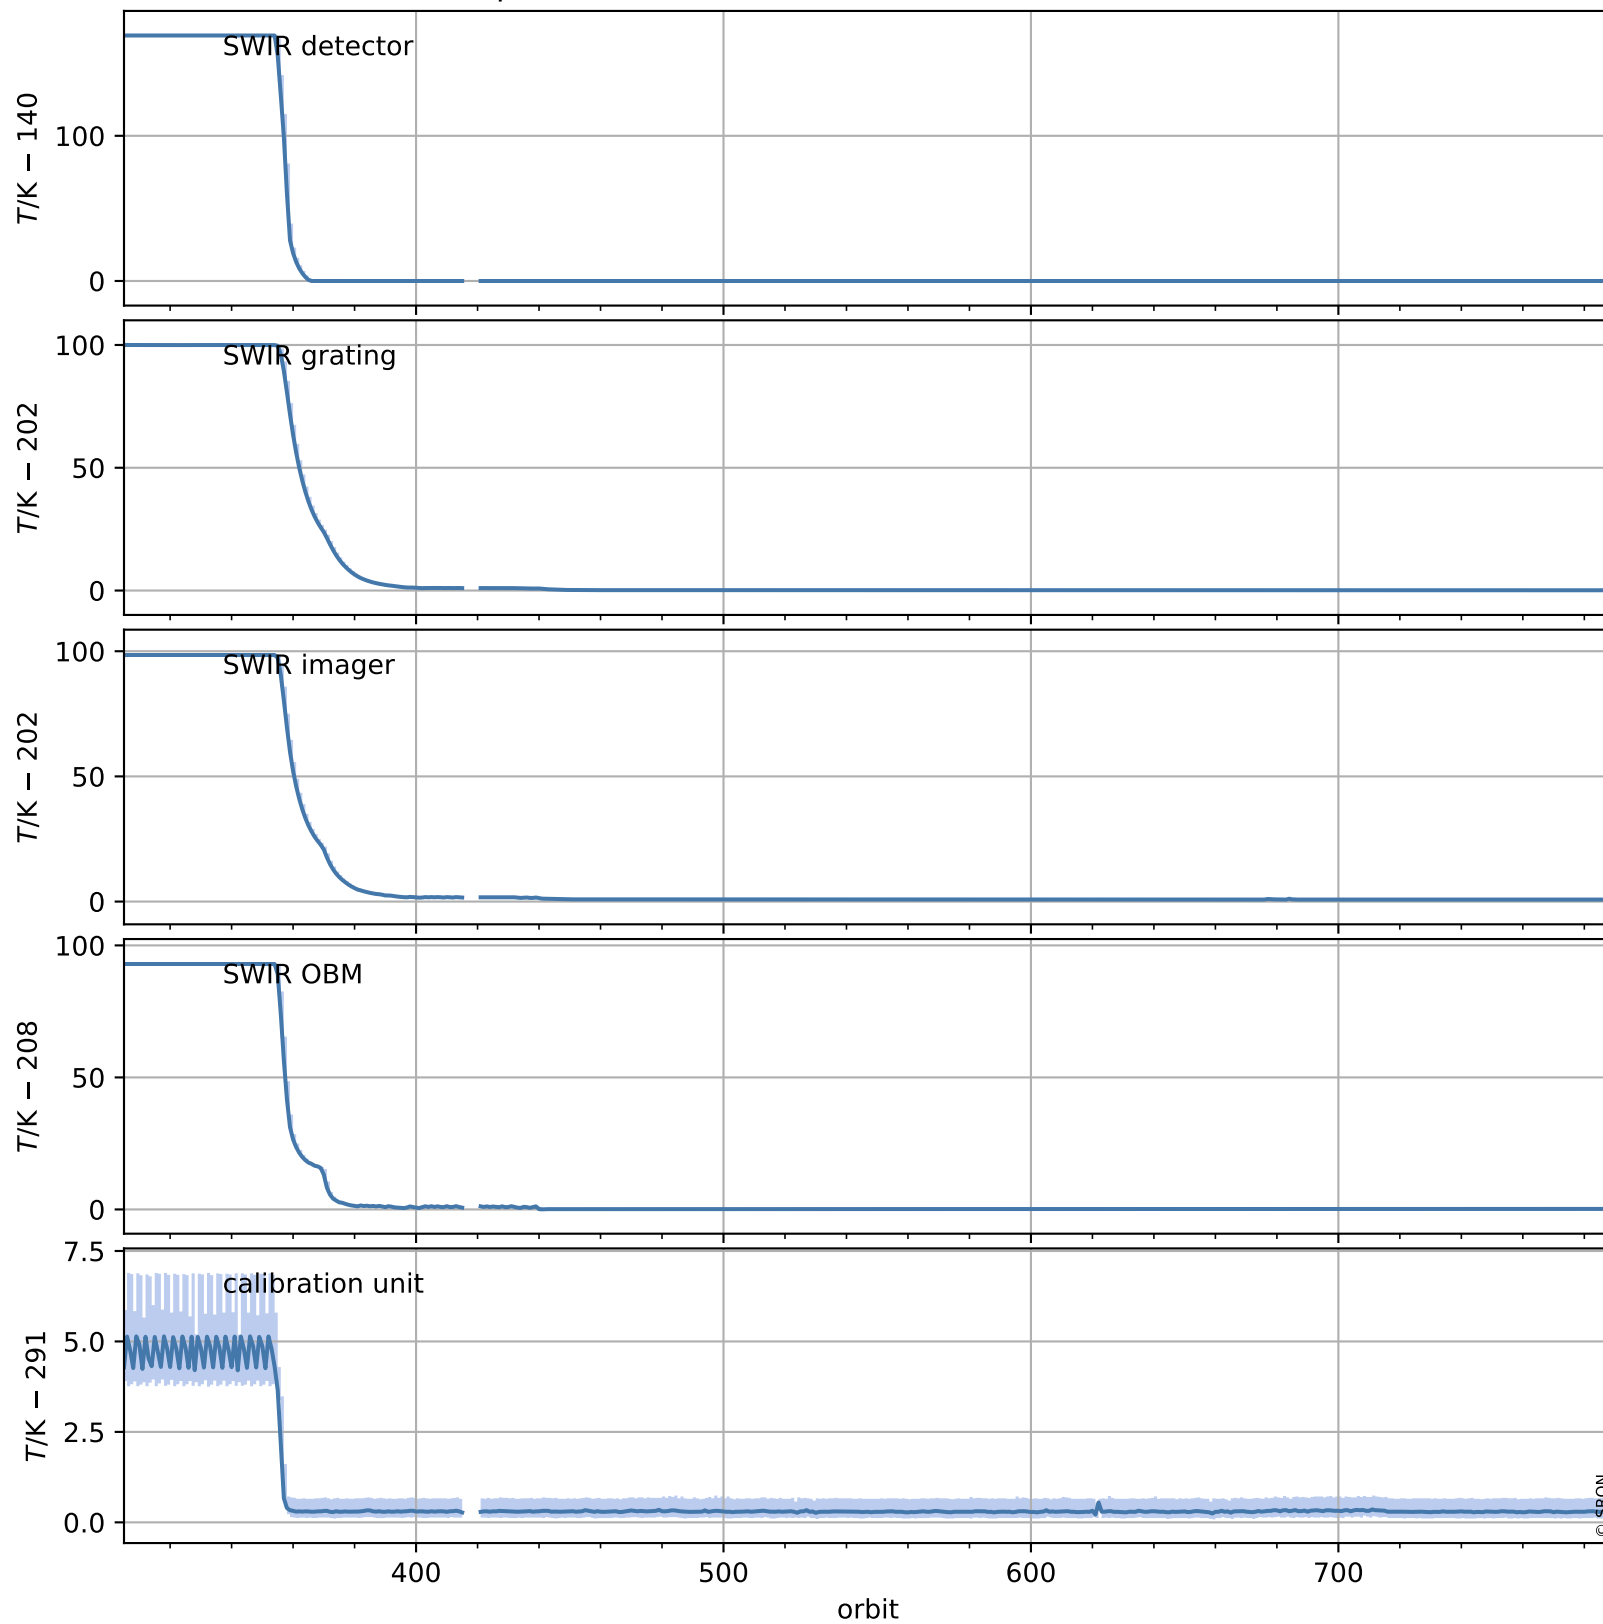

Tropomi SWIR housekeeping data

orbits : [775, 789]
coverage : 2017-12-07 / 2017-12-08
created : 2023-08-21T08:24:01

Temperature of sensors relevant for SWIR (one day)

Tropomi SWIR housekeeping data

orbits : [305, 789]
coverage : 2017-11-03 / 2017-12-08
created : 2023-08-21T08:24:02

Temperature of sensors relevant for SWIR (last month)

Tropomi SWIR housekeeping data

orbits : [775, 789]
coverage : 2017-12-07 / 2017-12-08
created : 2023-08-21T08:24:02

Current and duty cycle of 3 heaters relevant for SWIR (one day)

Tropomi SWIR housekeeping data

orbits : [305, 789]
coverage : 2017-11-03 / 2017-12-08
created : 2023-08-21T08:24:03

Current and duty cycle of 3 heaters relevant for SWIR (last month)

Tropomi SWIR housekeeping data