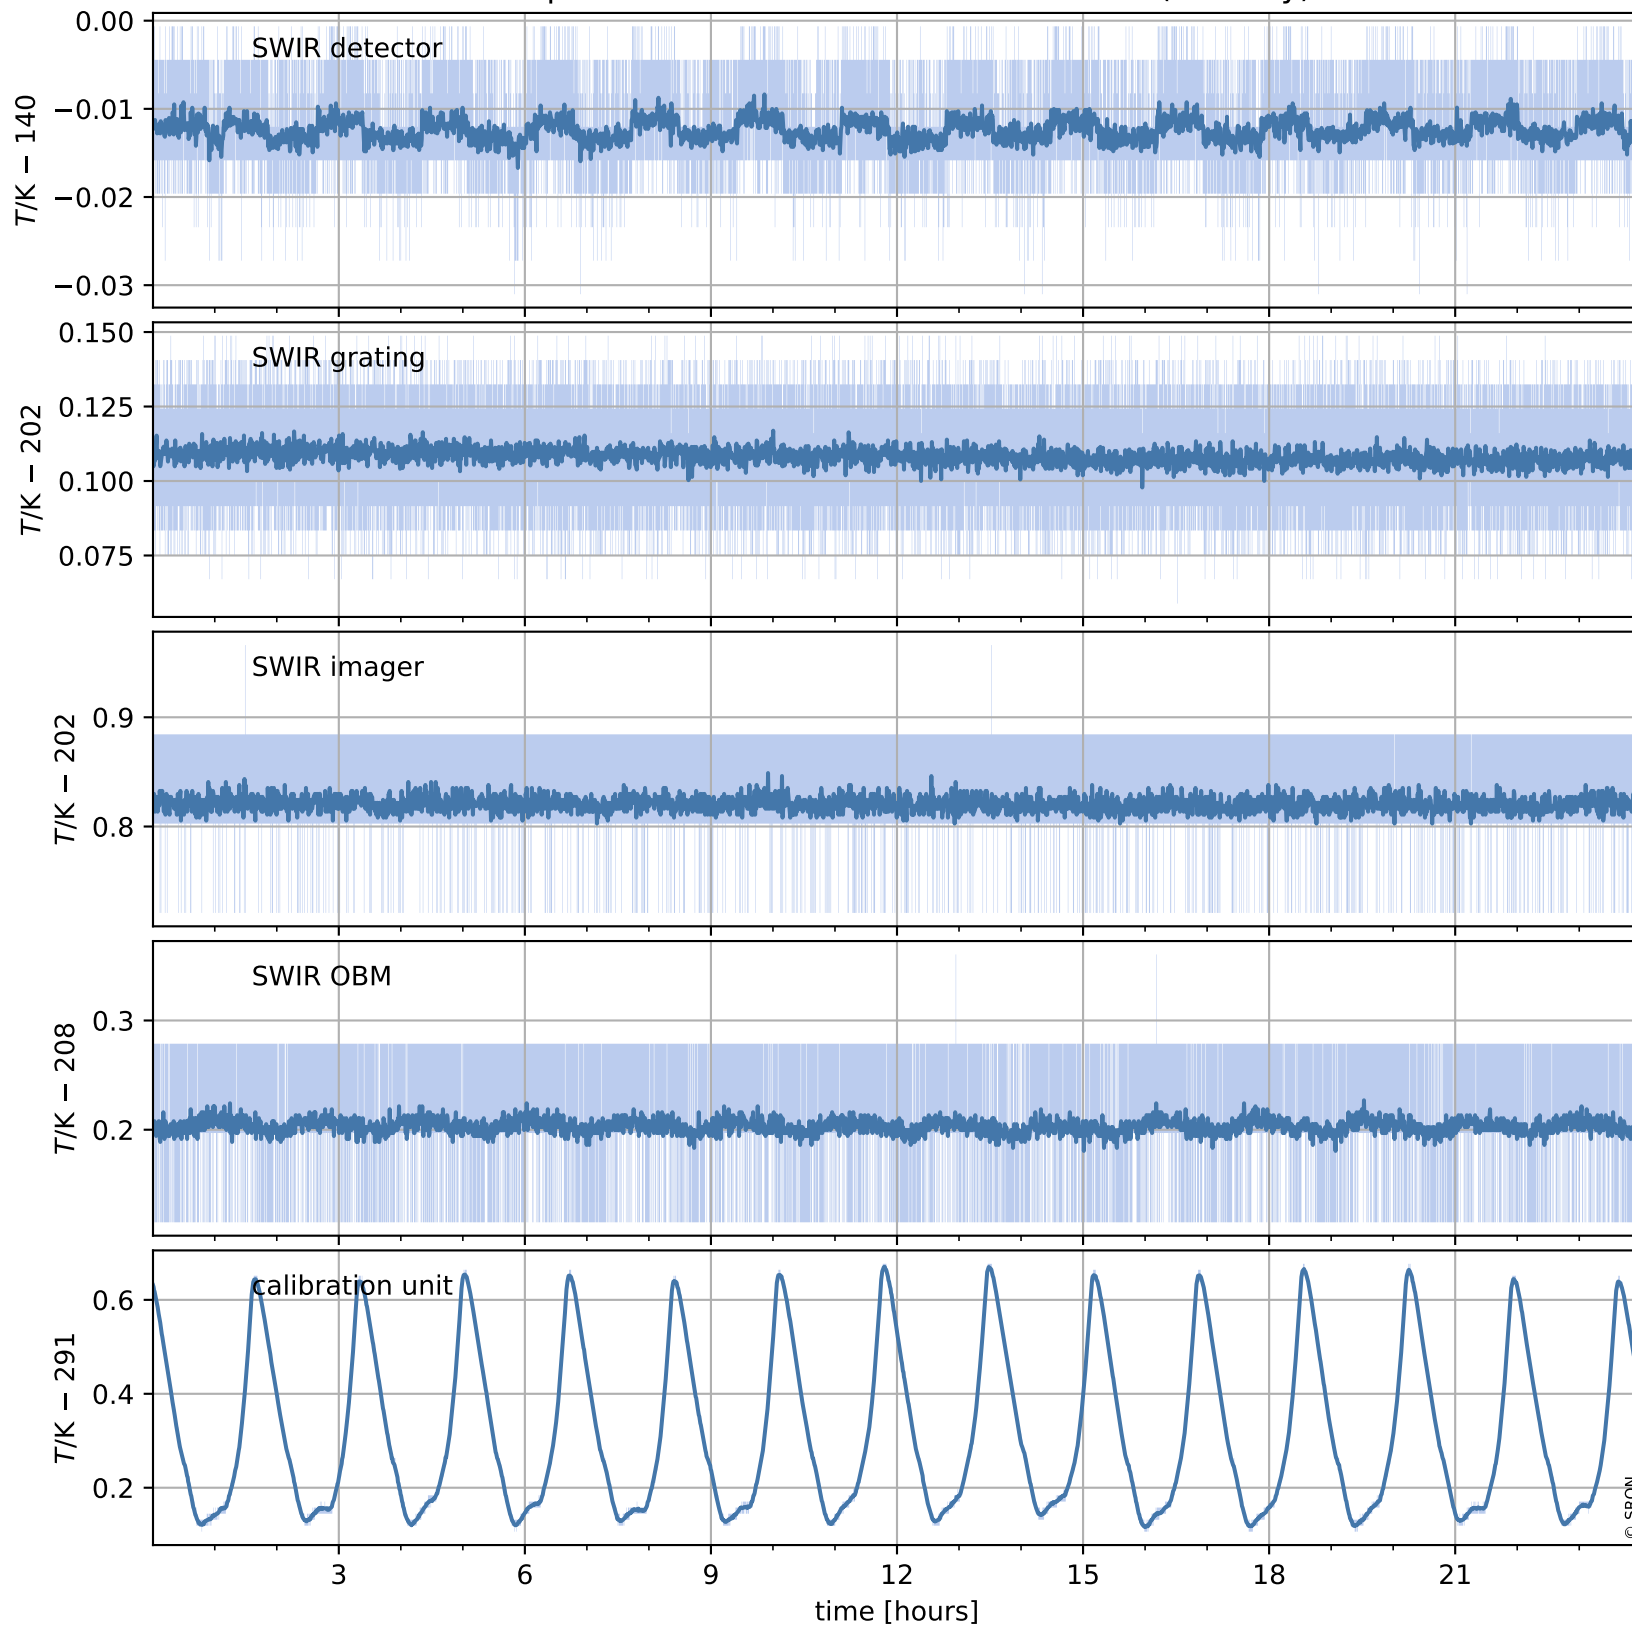

Tropomi SWIR housekeeping data

orbits : [775, 789]
coverage : 2017-12-07 / 2017-12-08
created : 2023-08-21T08:24:01

Temperature of sensors relevant for SWIR (one day)

Tropomi SWIR housekeeping data

orbits : [305, 789]
coverage : 2017-11-03 / 2017-12-08
created : 2023-08-21T08:24:02

Temperature of sensors relevant for SWIR (last month)

Tropomi SWIR housekeeping data

orbits : [775, 789]
coverage : 2017-12-07 / 2017-12-08
created : 2023-08-21T08:24:02

Current and duty cycle of 3 heaters relevant for SWIR (one day)