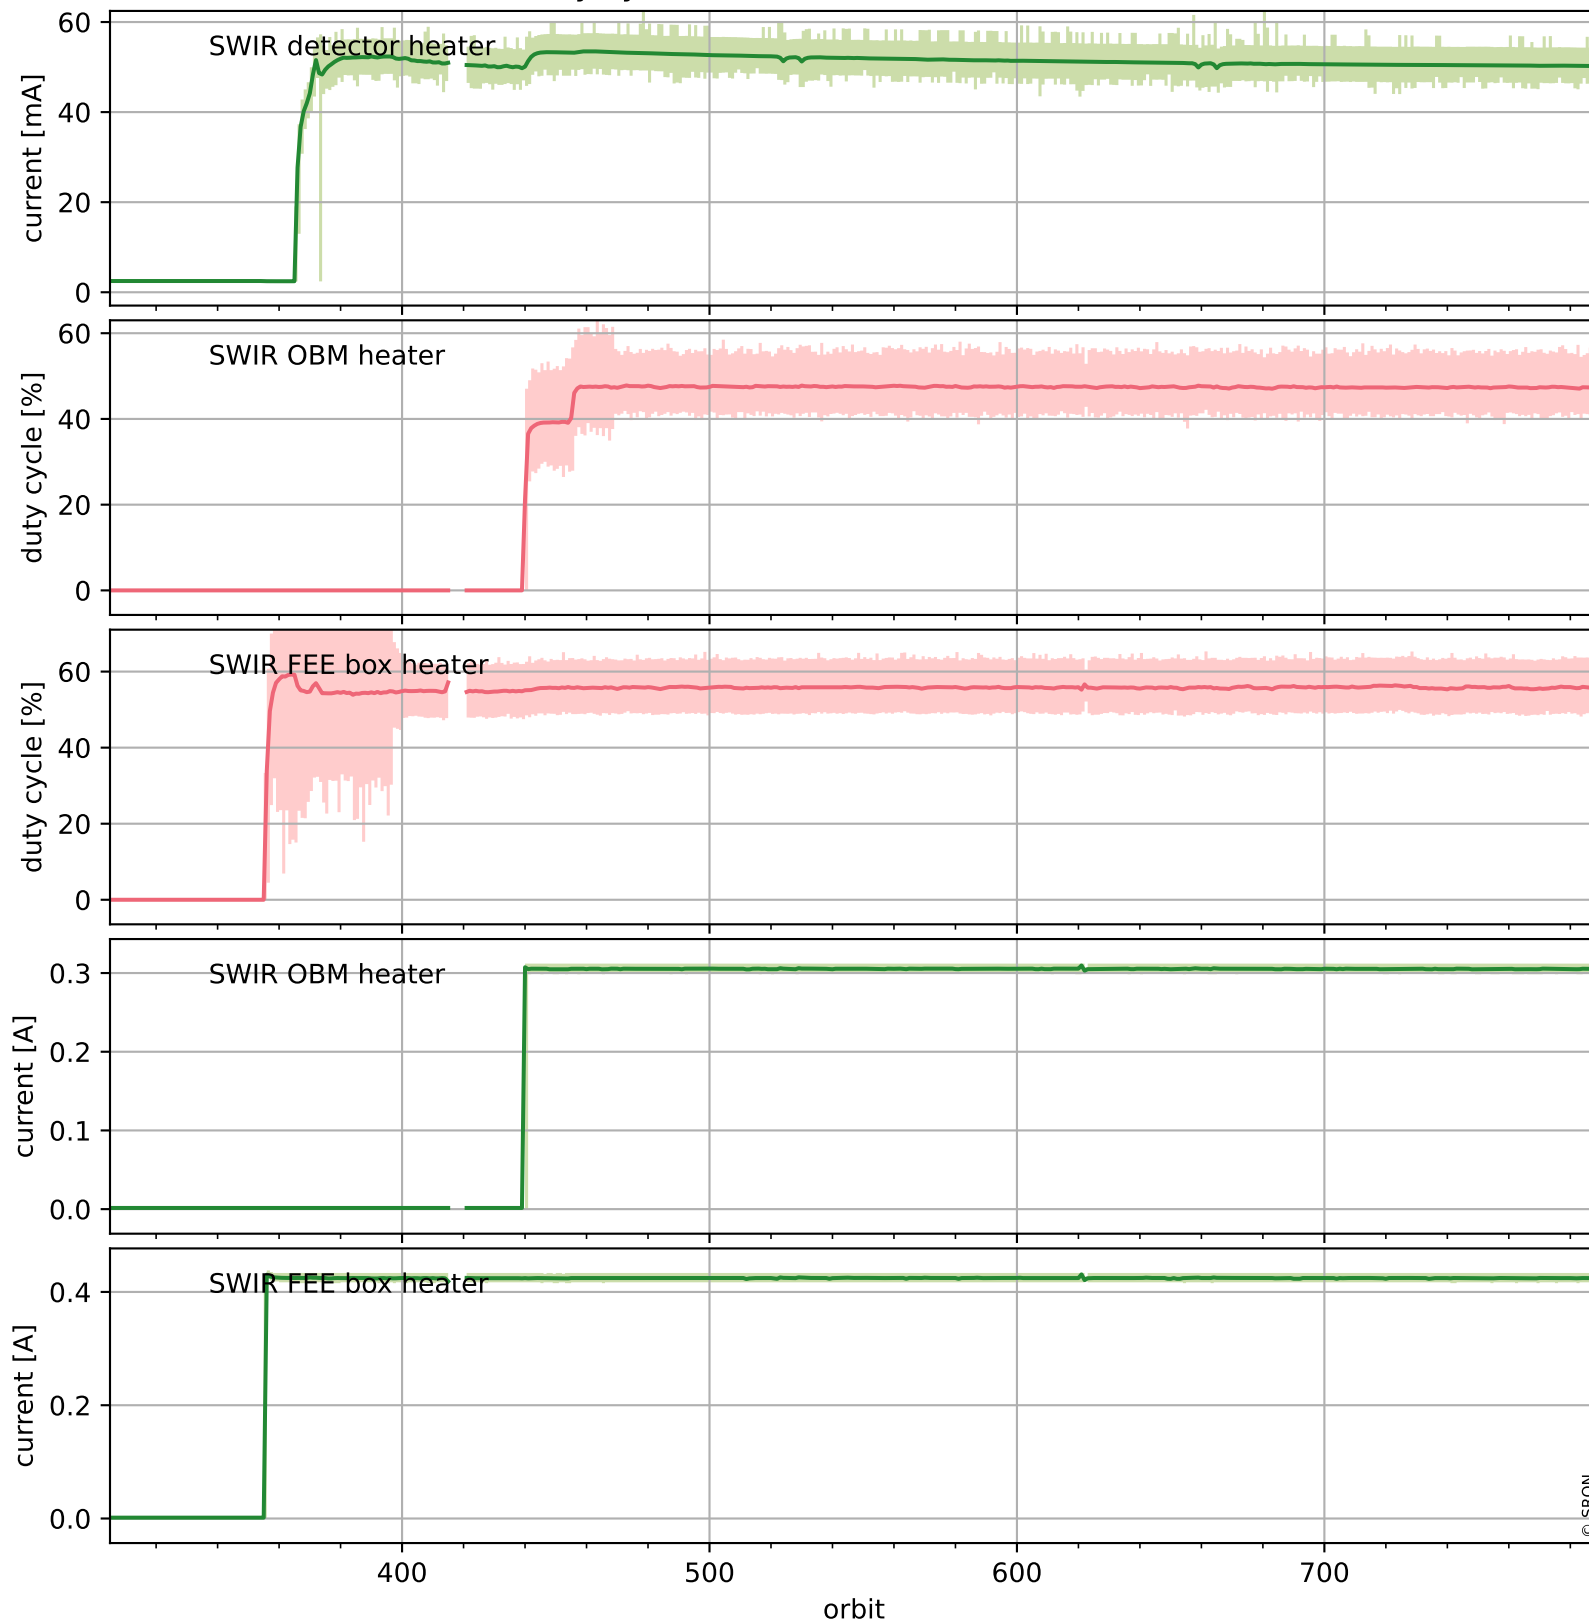

Tropomi SWIR housekeeping data

orbits : [775, 789]
coverage : 2017-12-07 / 2017-12-08
created : 2023-08-21T08:24:01

Temperature of sensors relevant for SWIR (one day)

Tropomi SWIR housekeeping data

orbits : [305, 789]
coverage : 2017-11-03 / 2017-12-08
created : 2023-08-21T08:24:02

Temperature of sensors relevant for SWIR (last month)

Tropomi SWIR housekeeping data

orbits : [775, 789]
coverage : 2017-12-07 / 2017-12-08
created : 2023-08-21T08:24:02

Current and duty cycle of 3 heaters relevant for SWIR (one day)

Tropomi SWIR housekeeping data

orbits : [305, 789]
coverage : 2017-11-03 / 2017-12-08
created : 2023-08-21T08:24:03

Current and duty cycle of 3 heaters relevant for SWIR (last month)

Tropomi SWIR housekeeping data

orbits : [775, 789]
coverage : 2017-12-07 / 2017-12-08
created : 2023-08-21T08:24:03

Temperature of sensors at the SWIR front-end electronics (one day)

Tropomi SWIR housekeeping data

orbits : [305, 789]
coverage : 2017-11-03 / 2017-12-08
created : 2023-08-21T08:24:03