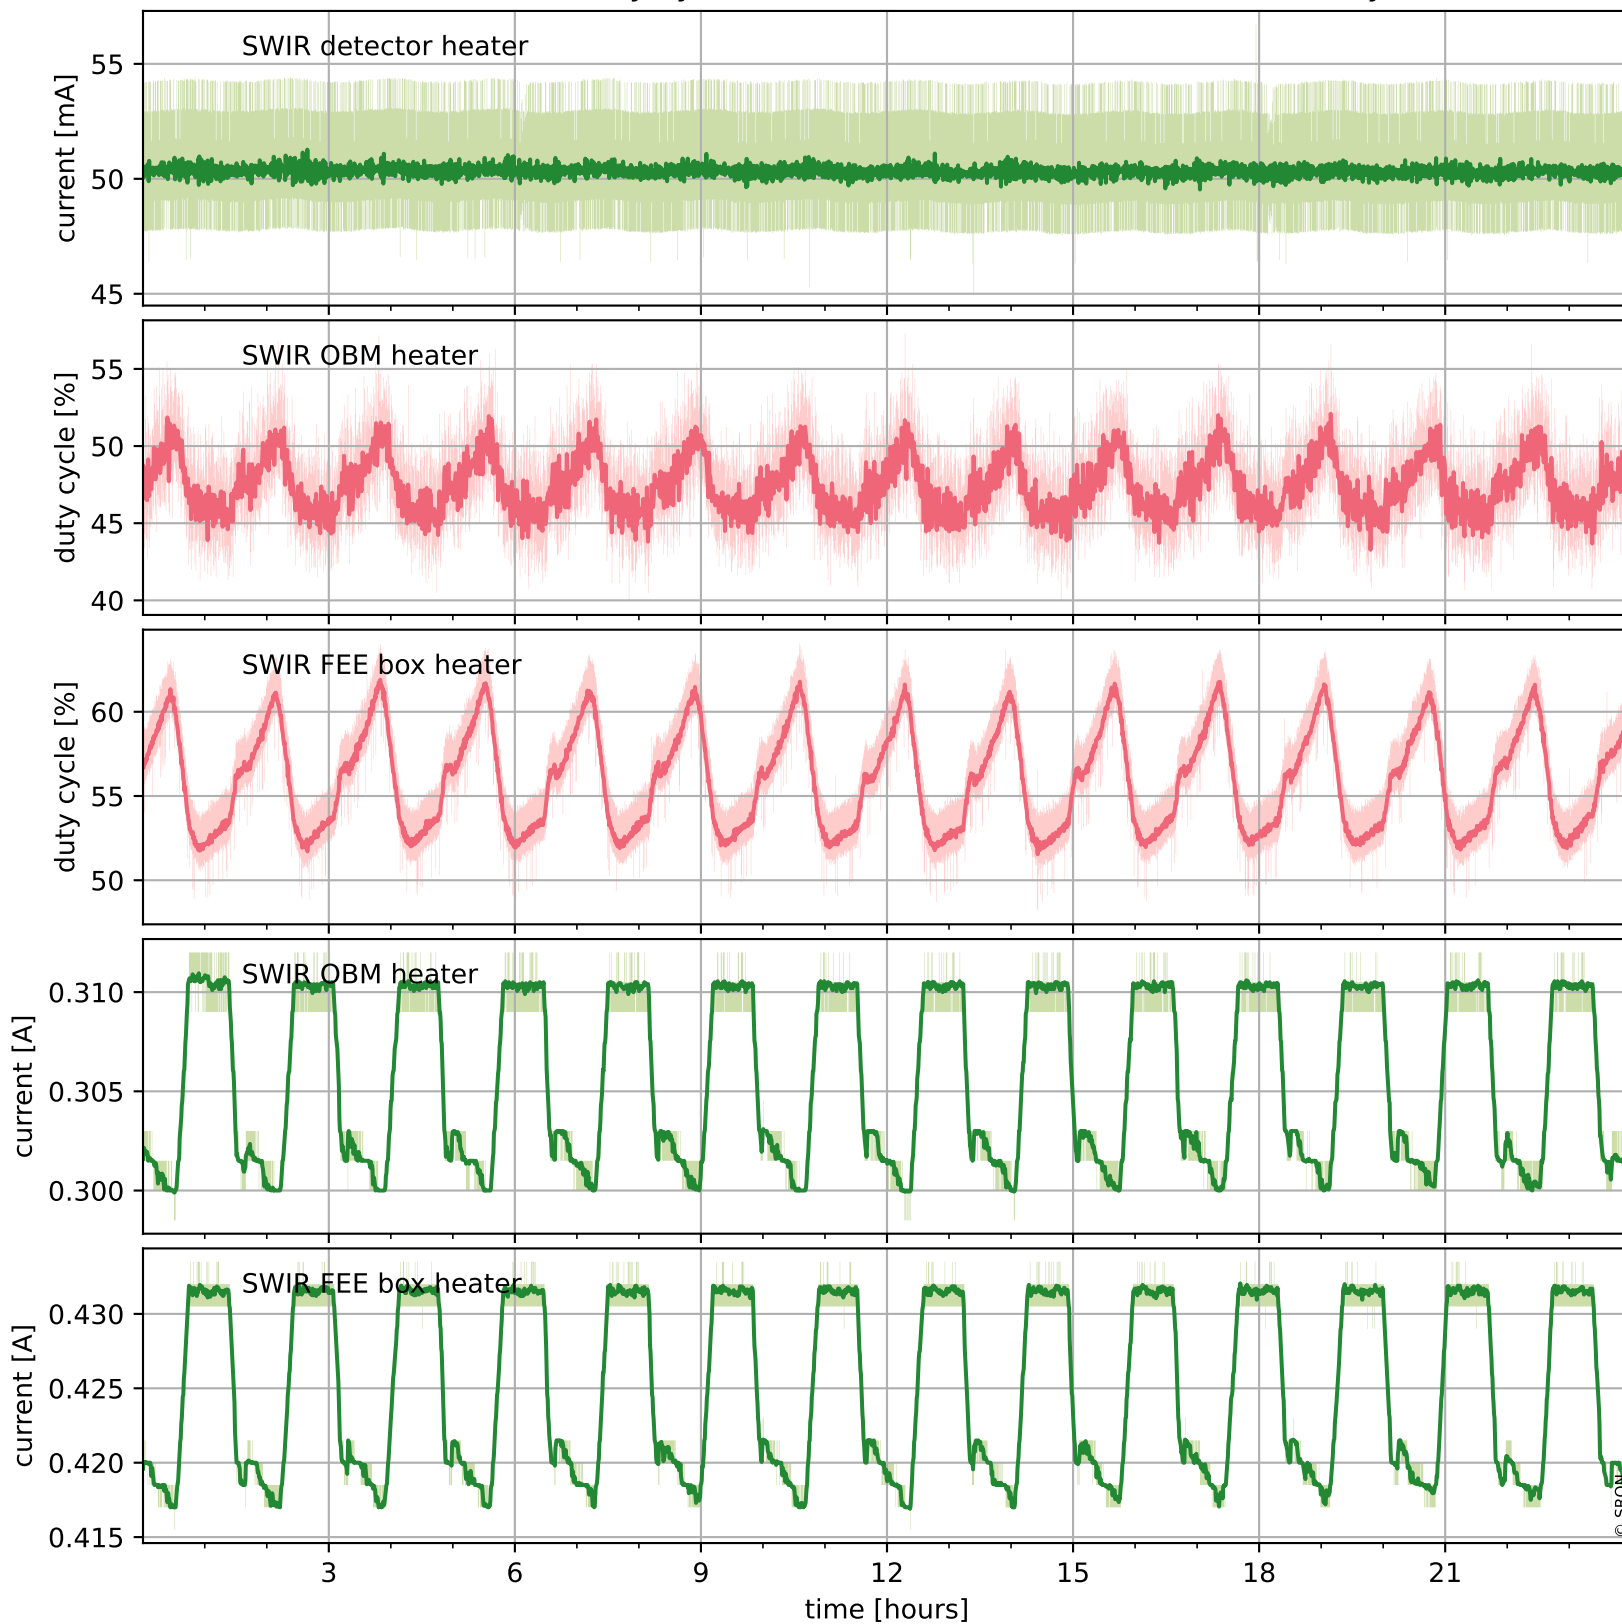

Tropomi SWIR housekeeping data

orbits : [775, 789]
coverage : 2017-12-07 / 2017-12-08
created : 2023-08-21T08:24:01

Temperature of sensors relevant for SWIR (one day)

Tropomi SWIR housekeeping data

orbits : [305, 789]
coverage : 2017-11-03 / 2017-12-08
created : 2023-08-21T08:24:02

Temperature of sensors relevant for SWIR (last month)

Tropomi SWIR housekeeping data

orbits : [775, 789]
coverage : 2017-12-07 / 2017-12-08
created : 2023-08-21T08:24:02

Current and duty cycle of 3 heaters relevant for SWIR (one day)

Tropomi SWIR housekeeping data

orbits : [305, 789]
coverage : 2017-11-03 / 2017-12-08
created : 2023-08-21T08:24:03

Current and duty cycle of 3 heaters relevant for SWIR (last month)

Tropomi SWIR housekeeping data

orbits : [775, 789]
coverage : 2017-12-07 / 2017-12-08
created : 2023-08-21T08:24:03

Temperature of sensors at the SWIR front-end electronics (one day)

Tropomi SWIR housekeeping data

orbits : [305, 789]
coverage : 2017-11-03 / 2017-12-08
created : 2023-08-21T08:24:03