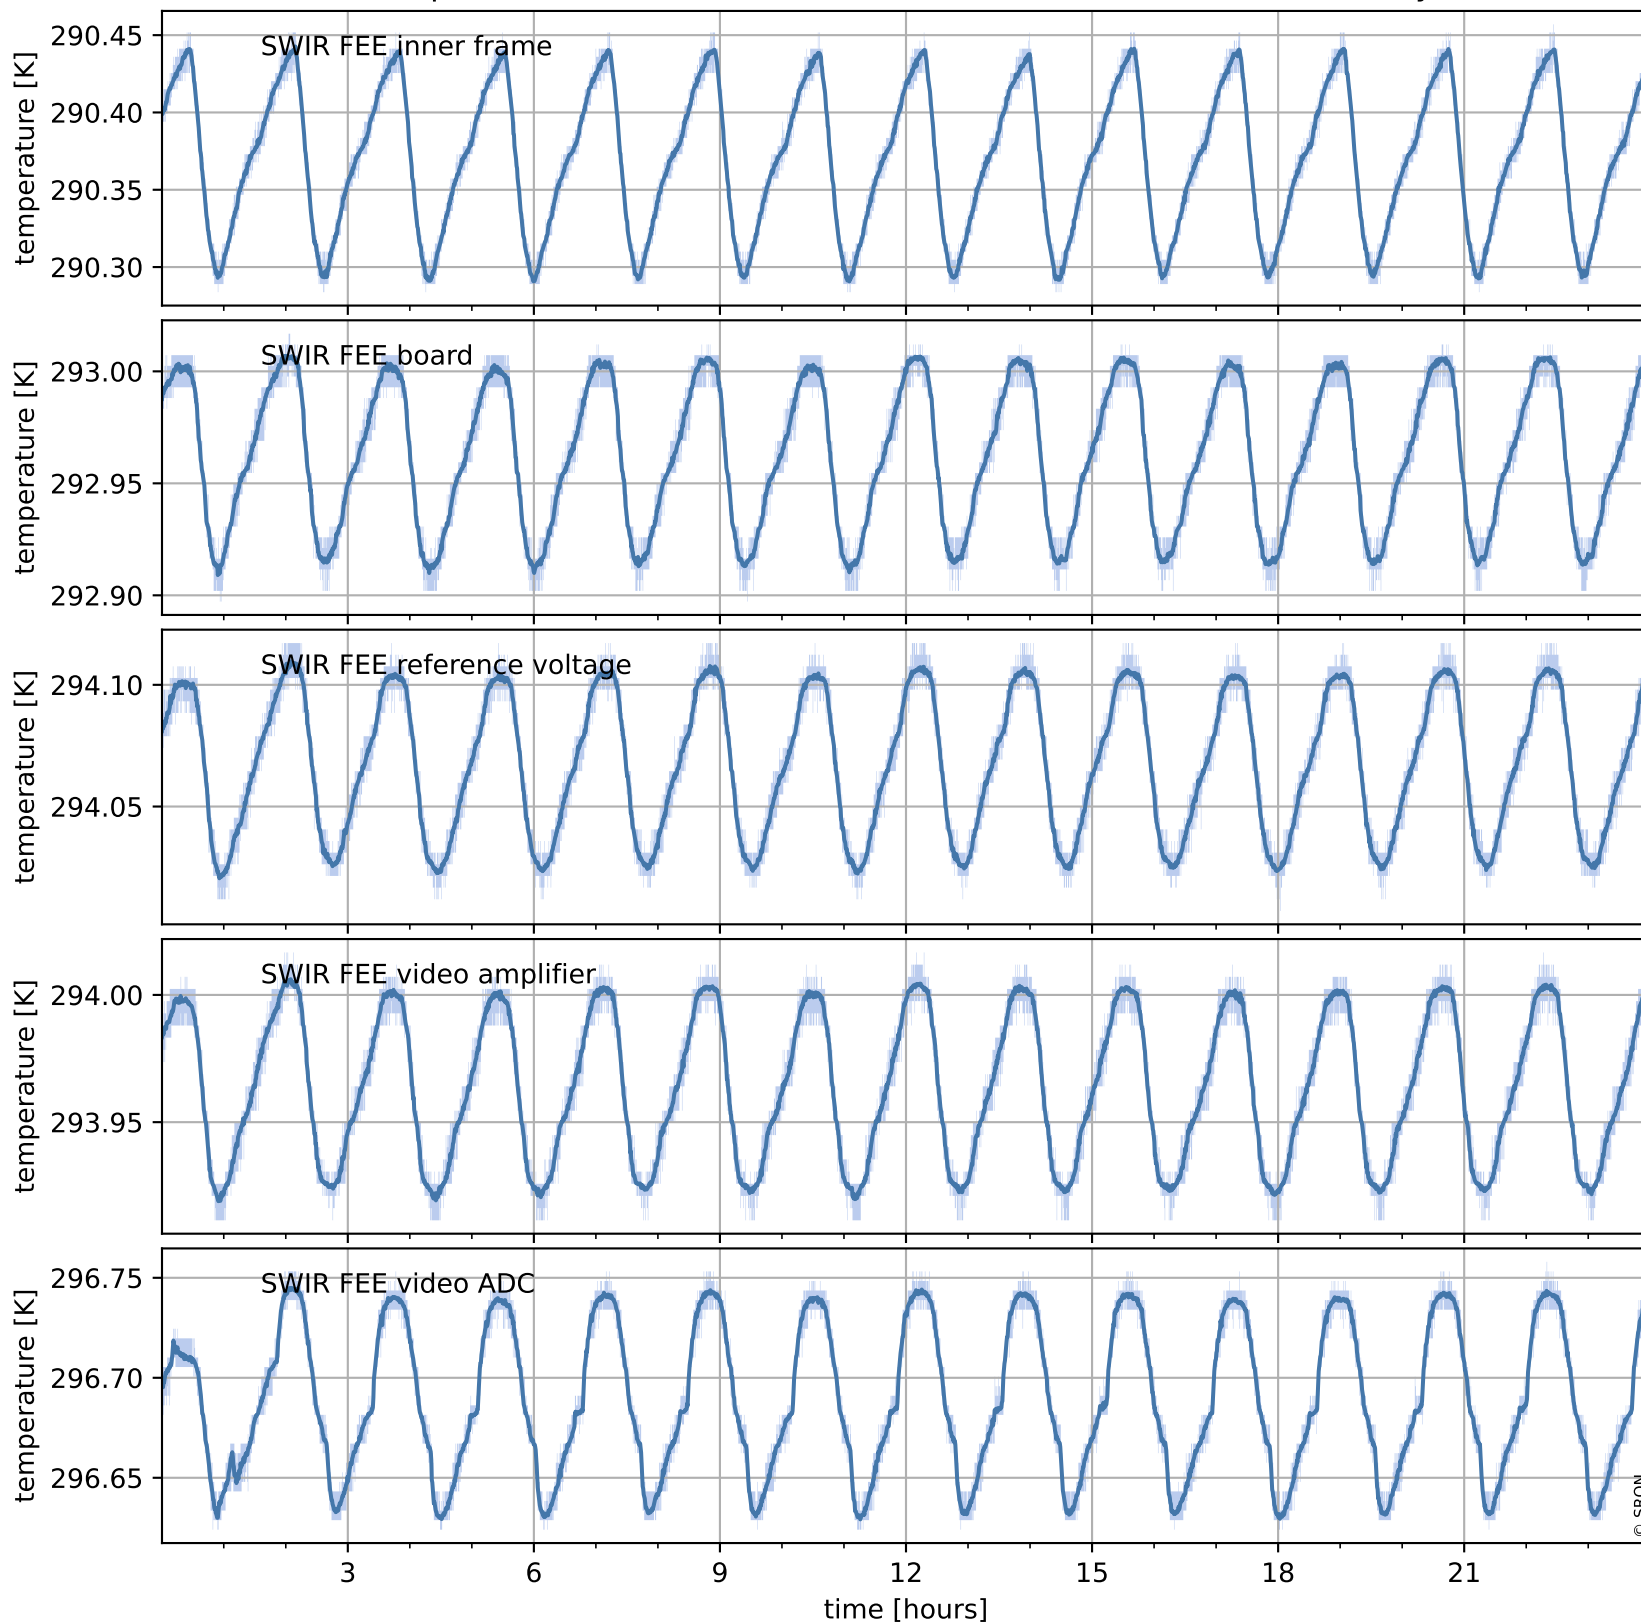

Tropomi SWIR housekeeping data

orbits : [775, 789]
coverage : 2017-12-07 / 2017-12-08
created : 2023-08-21T08:24:03

Temperature of sensors at the SWIR front-end electronics (one day)