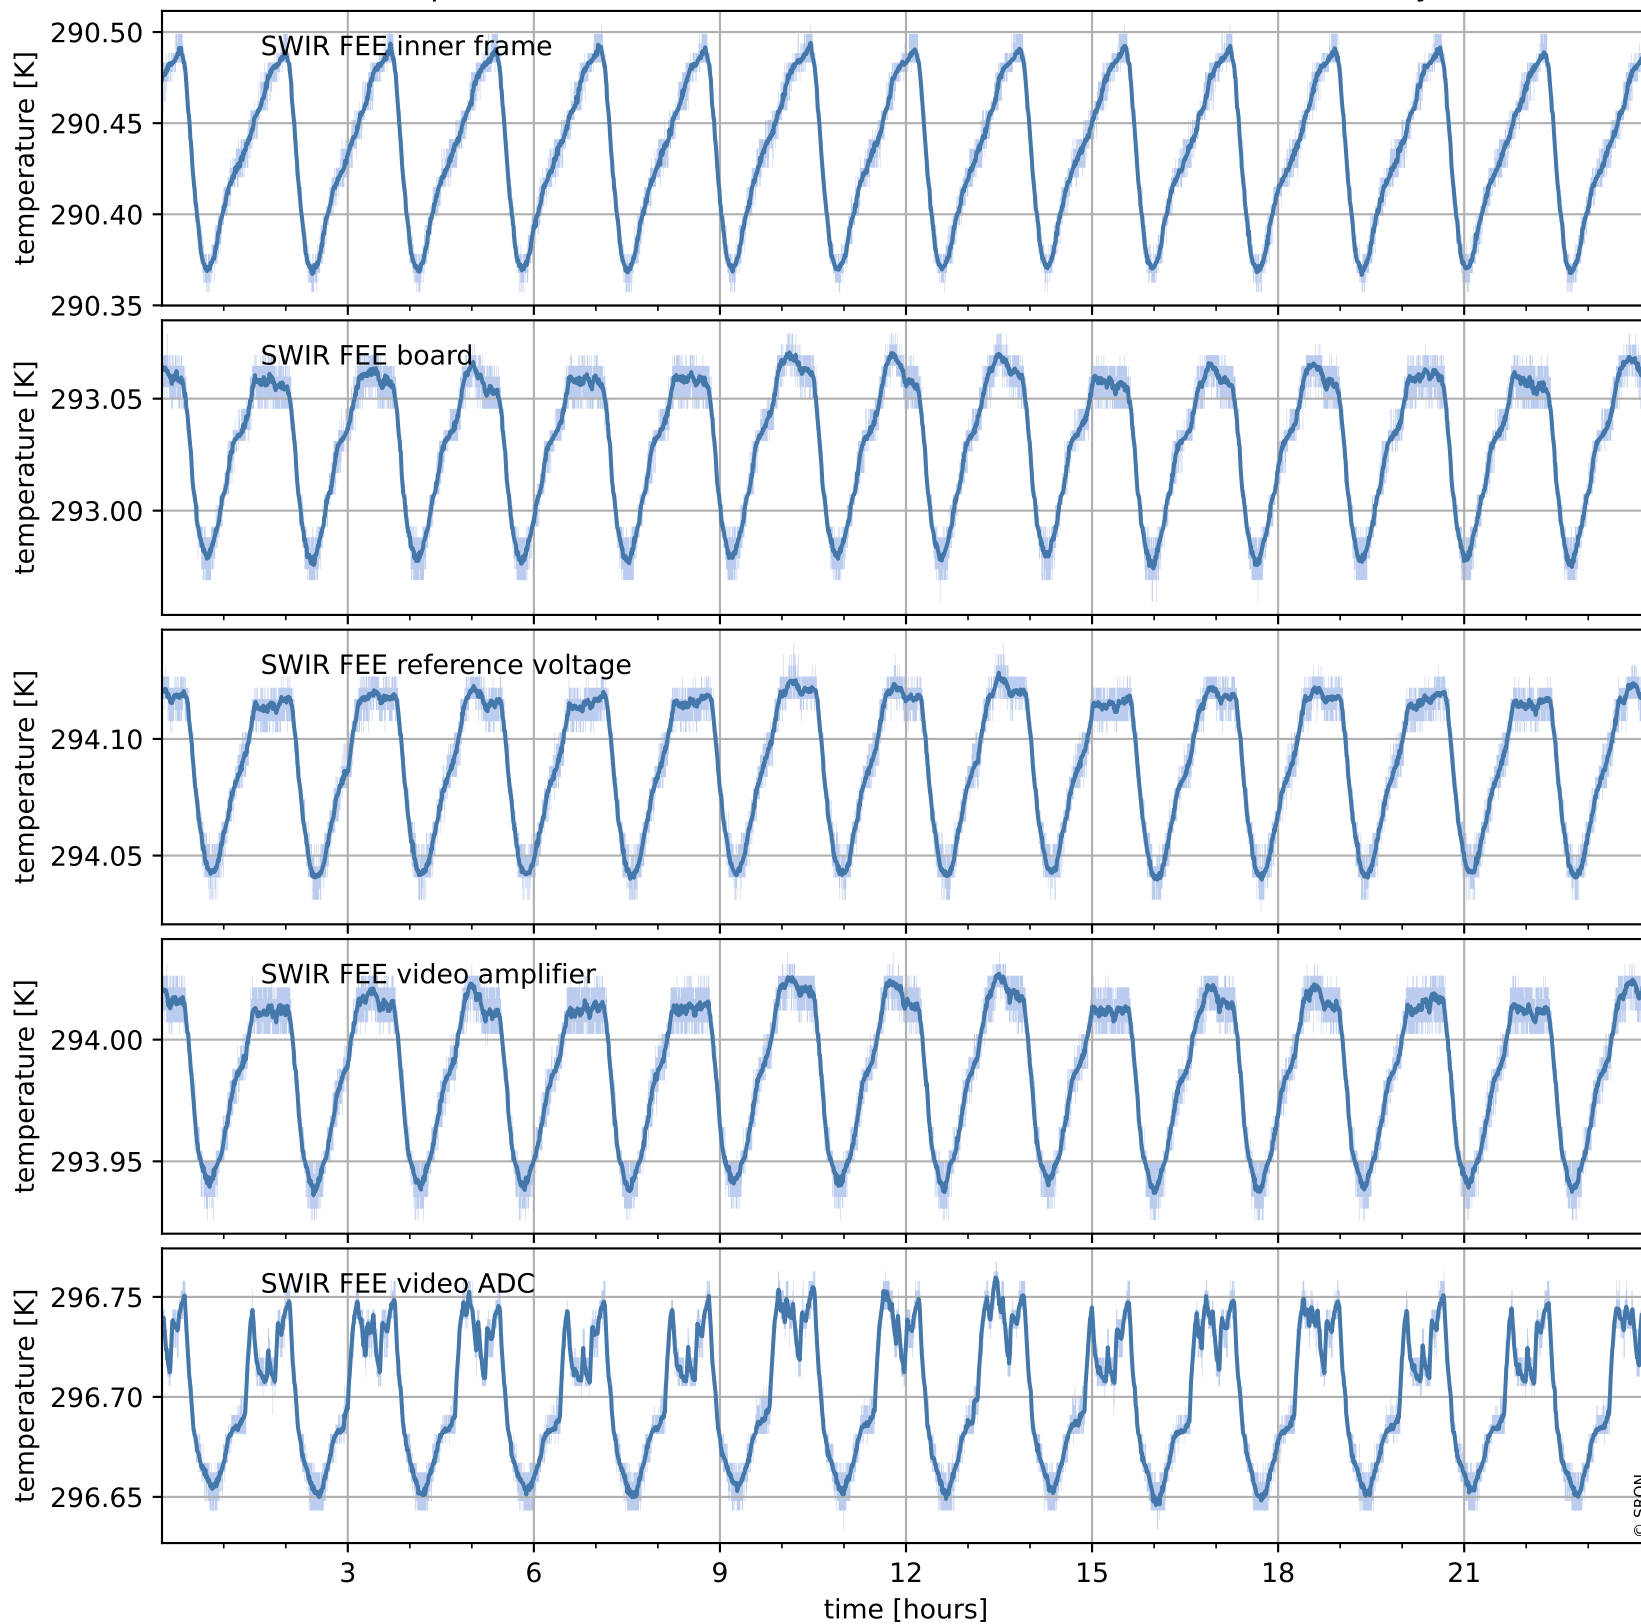

Tropomi SWIR housekeeping data

orbits : [2833, 2846]
coverage : 2018-05-01 / 2018-05-02
created : 2023-08-21T08:29:41

Temperature of sensors at the SWIR front-end electronics (one day)