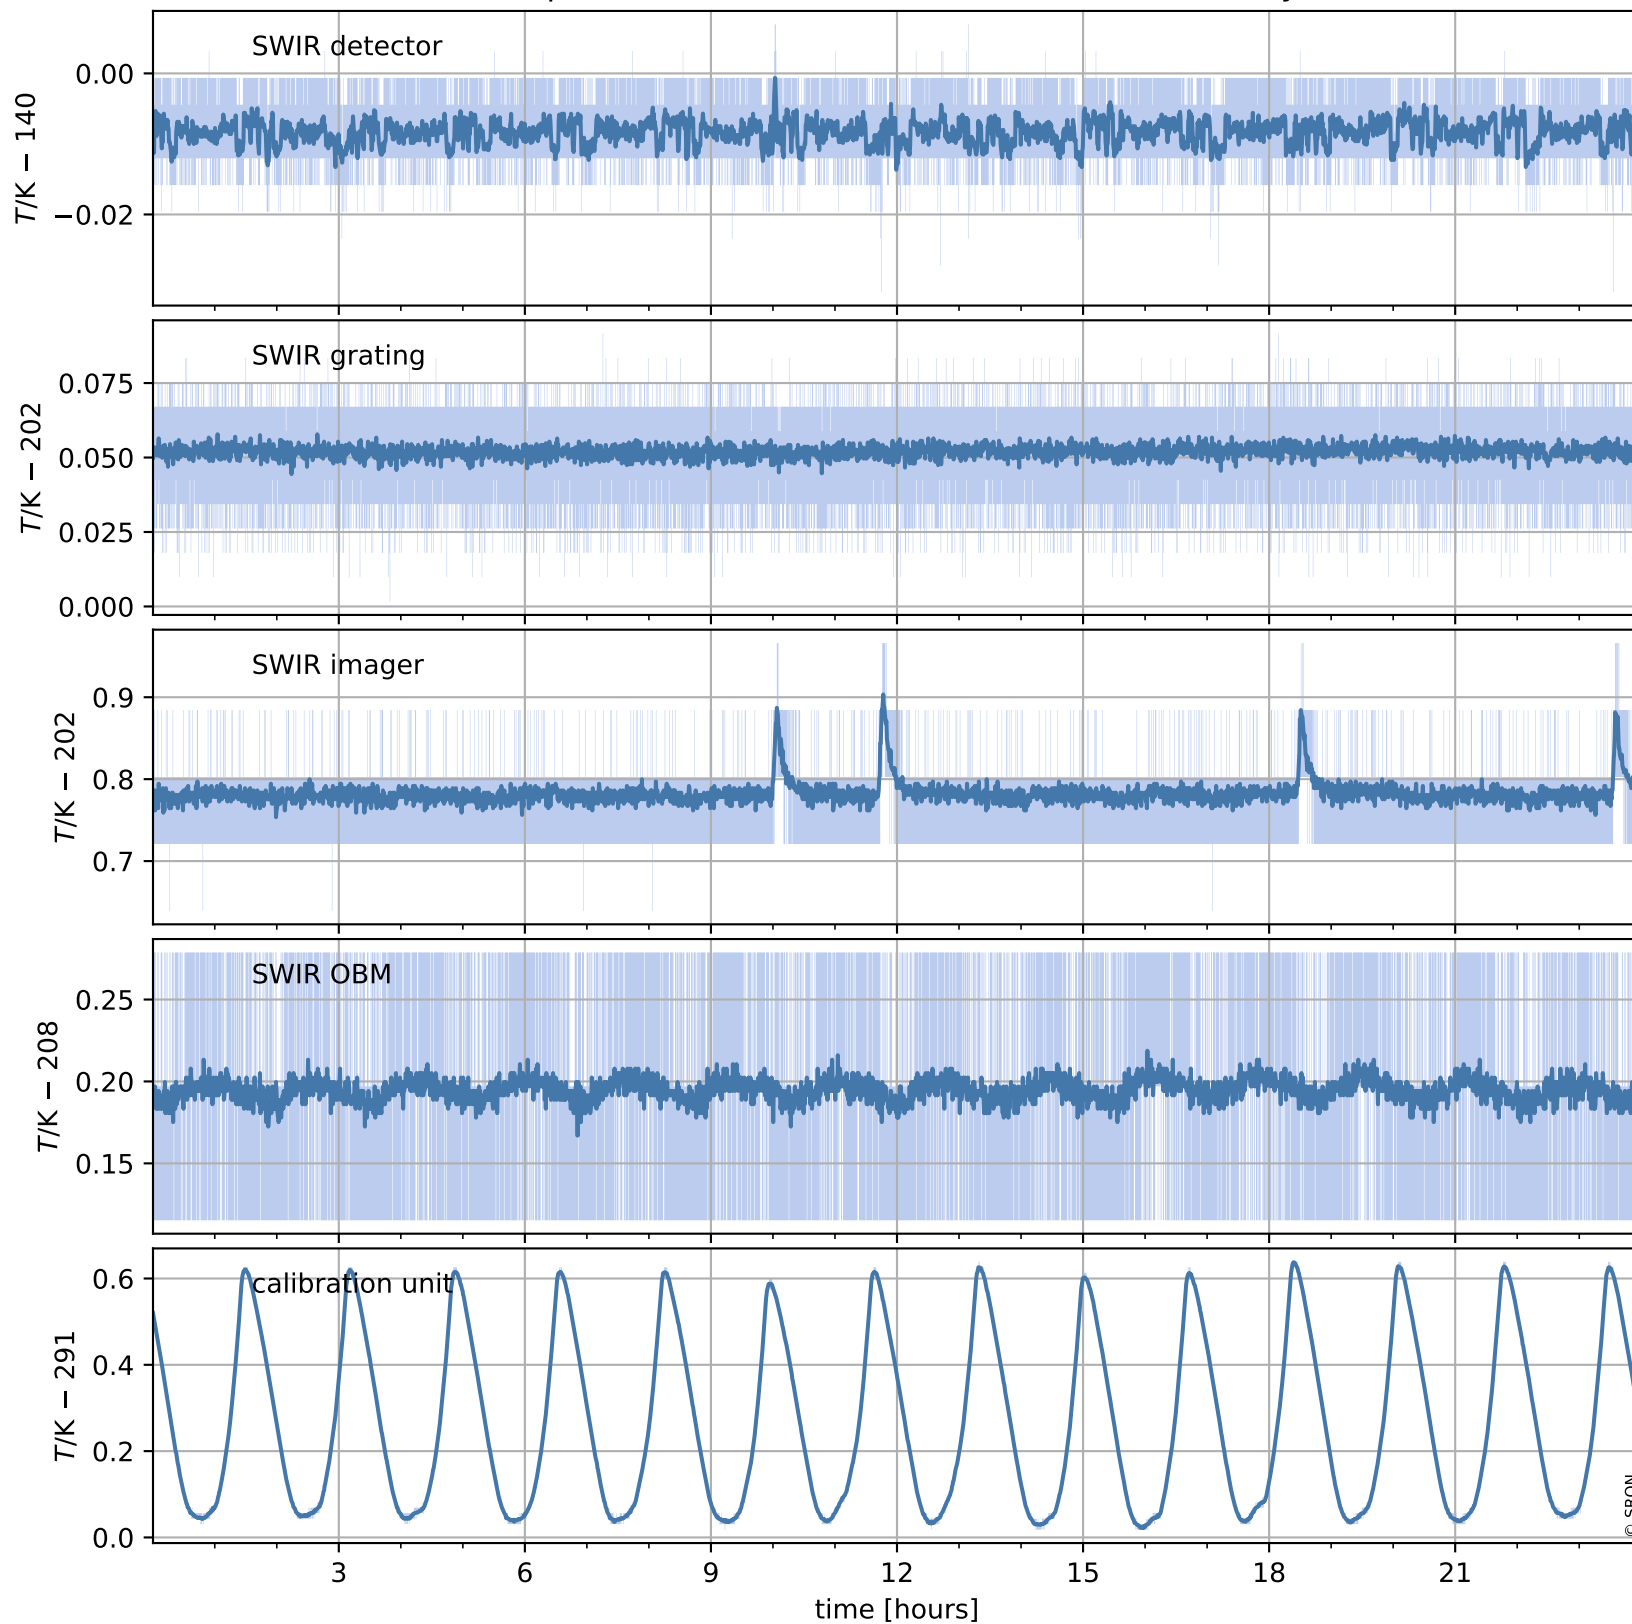

# Tropomi SWIR housekeeping data

orbits : [2833, 2846]  
coverage : 2018-05-01 / 2018-05-02  
created : 2023-08-21T08:29:40

## Temperature of sensors relevant for SWIR (one day)

## Temperature of sensors relevant for SWIR (last month)