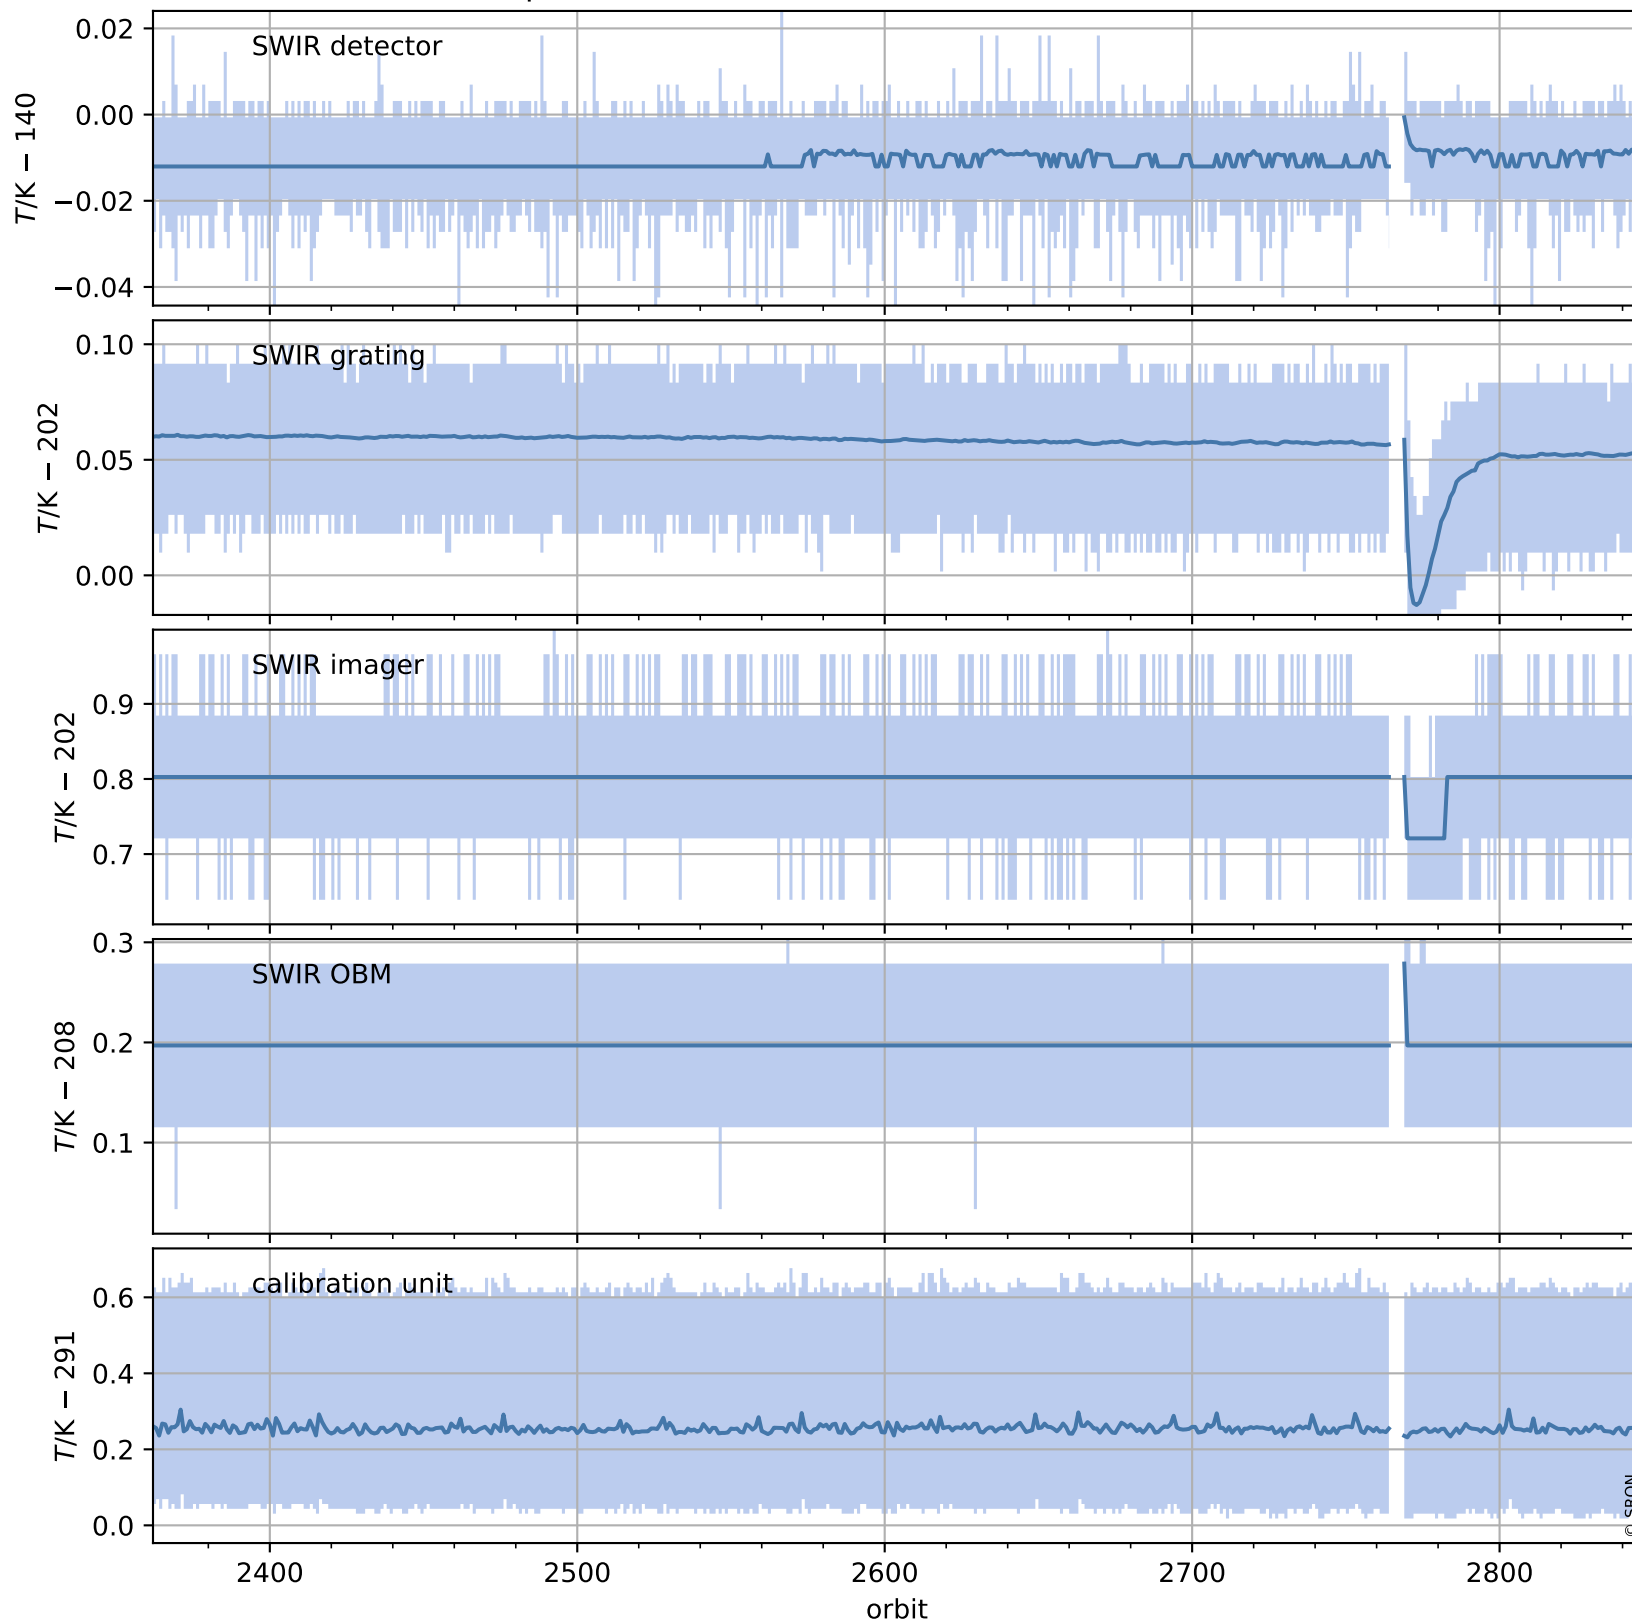

# Tropomi SWIR housekeeping data

orbits : [2833, 2846]  
coverage : 2018-05-01 / 2018-05-02  
created : 2023-08-21T08:29:40

## Temperature of sensors relevant for SWIR (one day)

# Tropomi SWIR housekeeping data

orbits : [2362, 2846]  
coverage : 2018-03-28 / 2018-05-02  
created : 2023-08-21T08:29:40

## Temperature of sensors relevant for SWIR (last month)