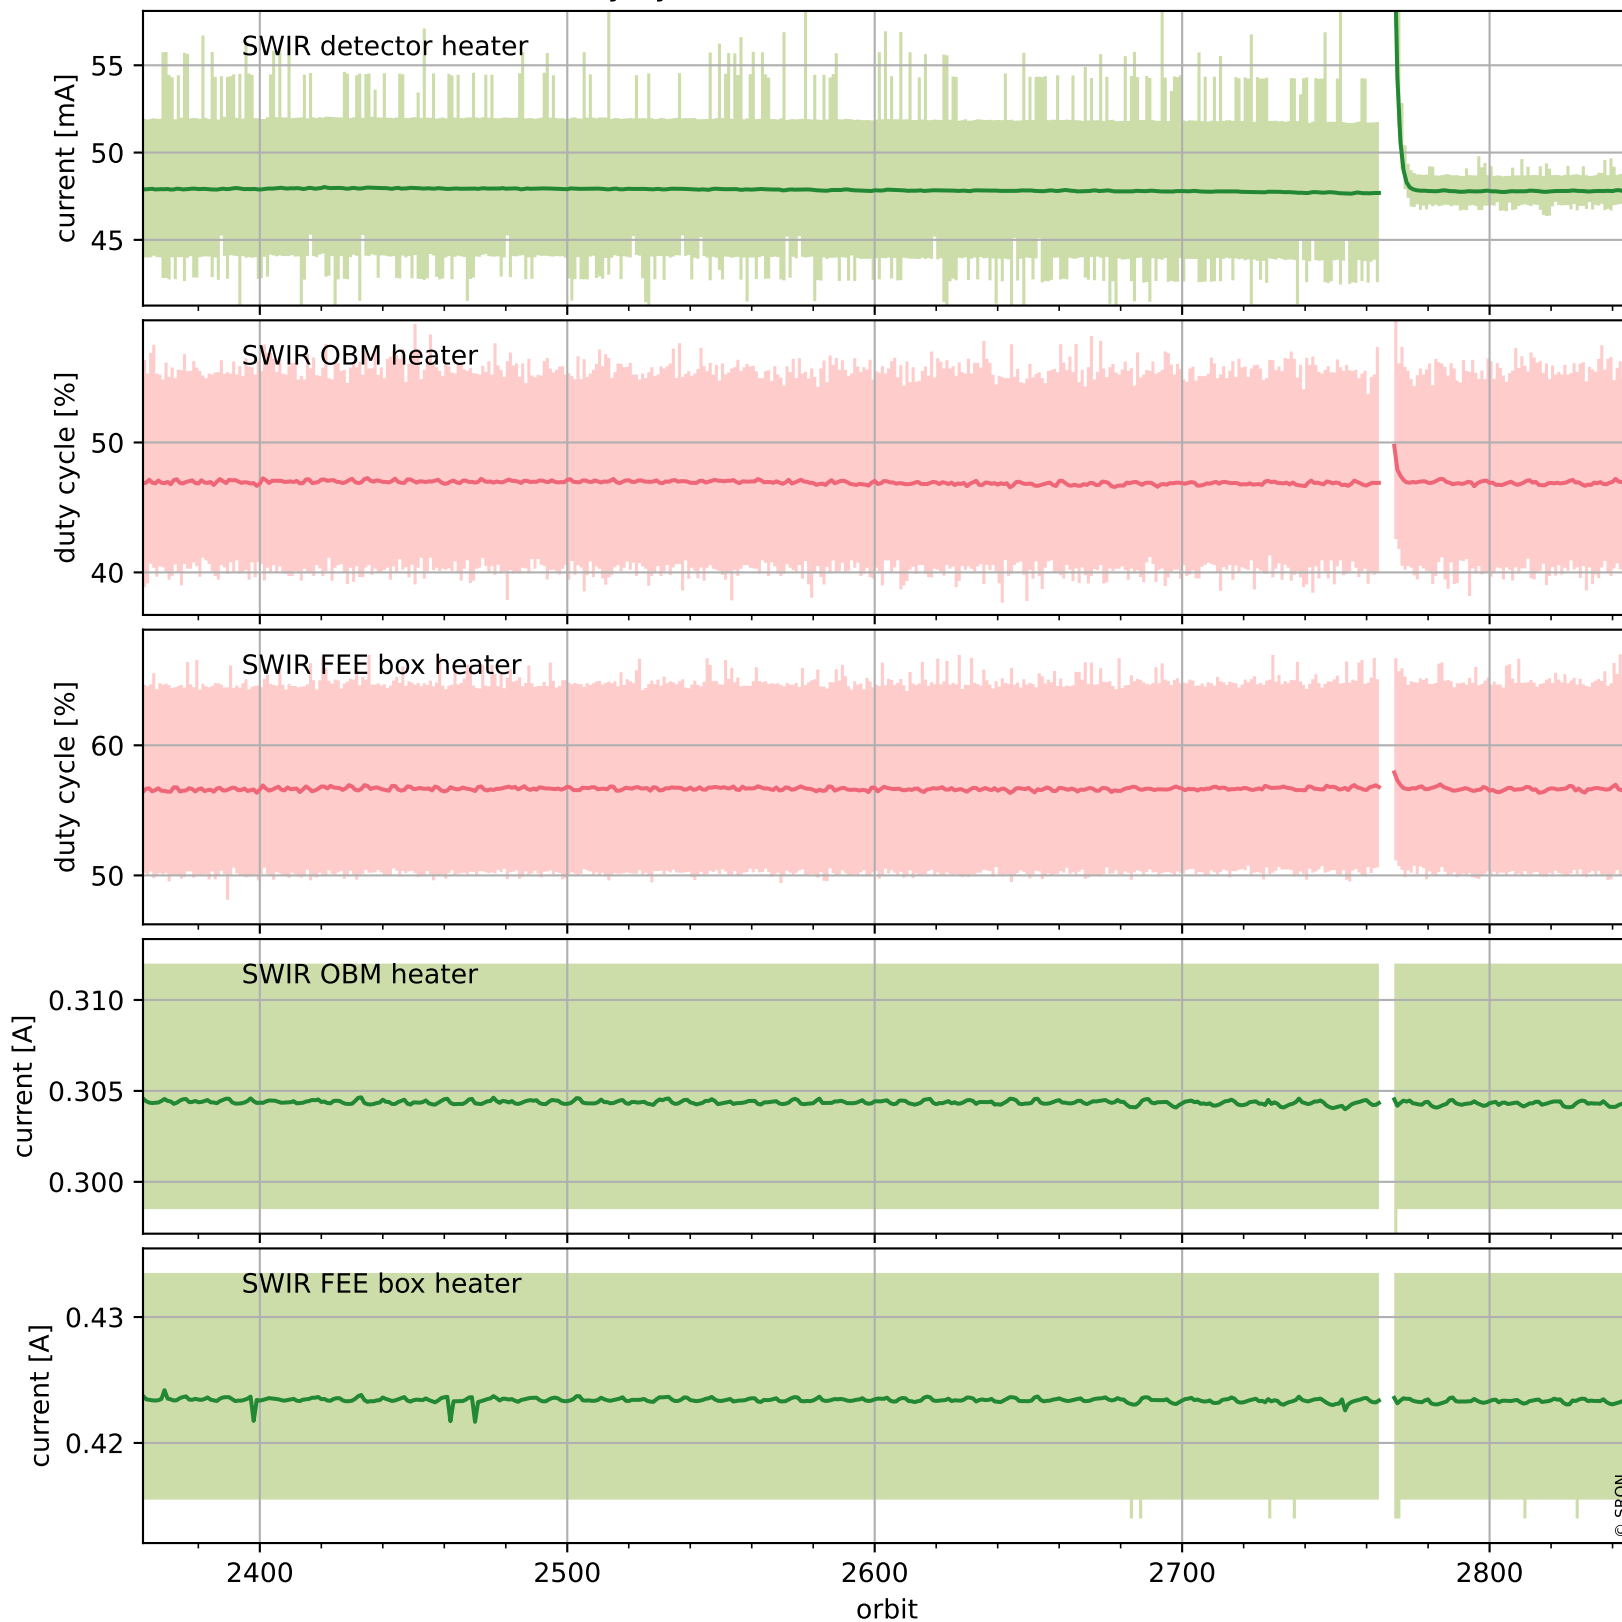

Tropomi SWIR housekeeping data

orbits : [2362, 2846]
coverage : 2018-03-28 / 2018-05-02
created : 2023-08-21T08:29:41

Current and duty cycle of 3 heaters relevant for SWIR (last month)