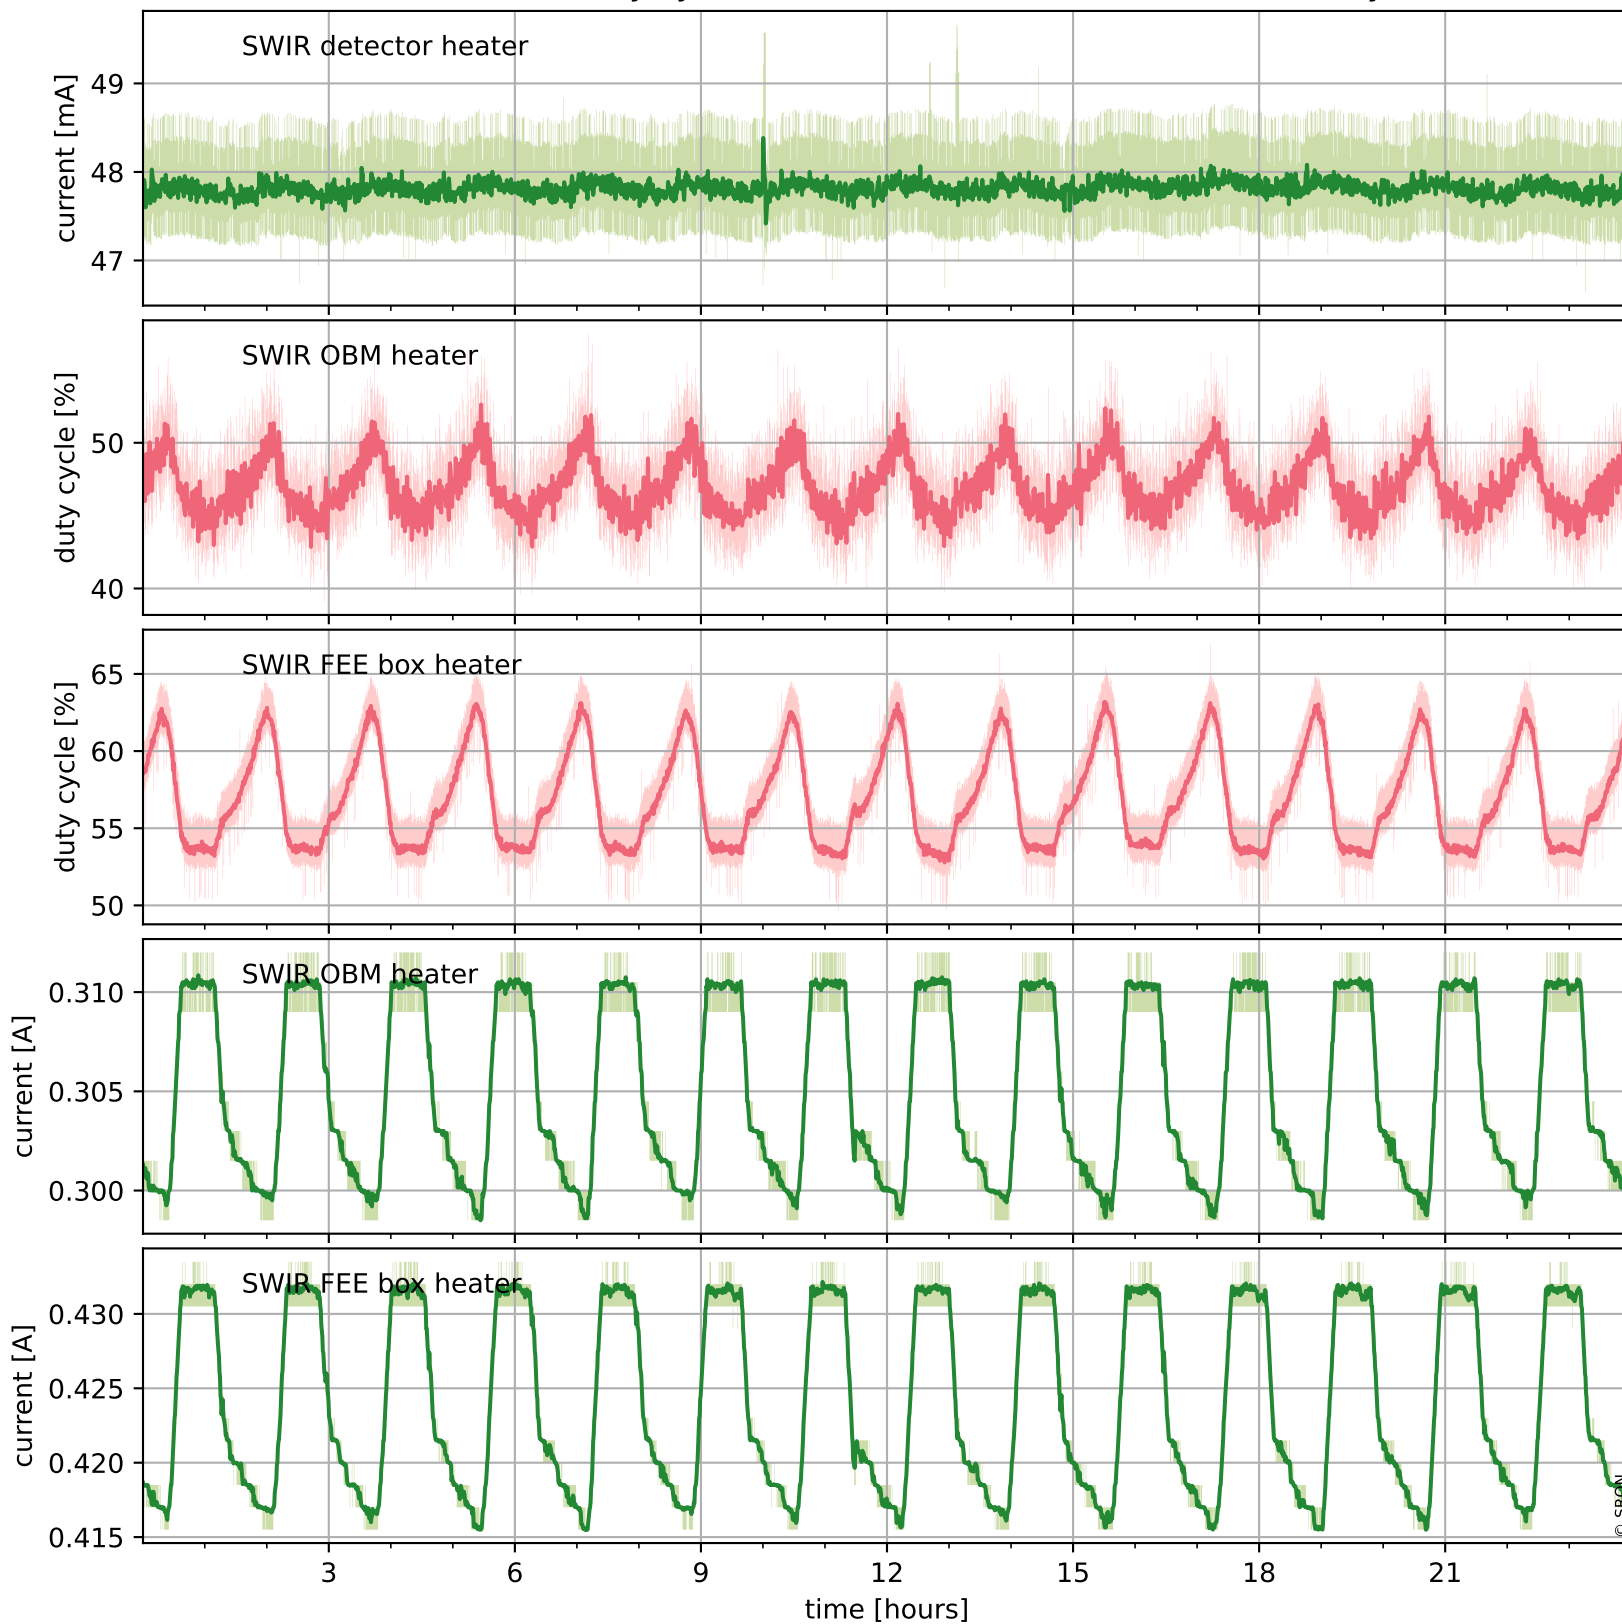

Tropomi SWIR housekeeping data

orbits : [2833, 2846]
coverage : 2018-05-01 / 2018-05-02
created : 2023-08-21T08:29:40

Current and duty cycle of 3 heaters relevant for SWIR (one day)