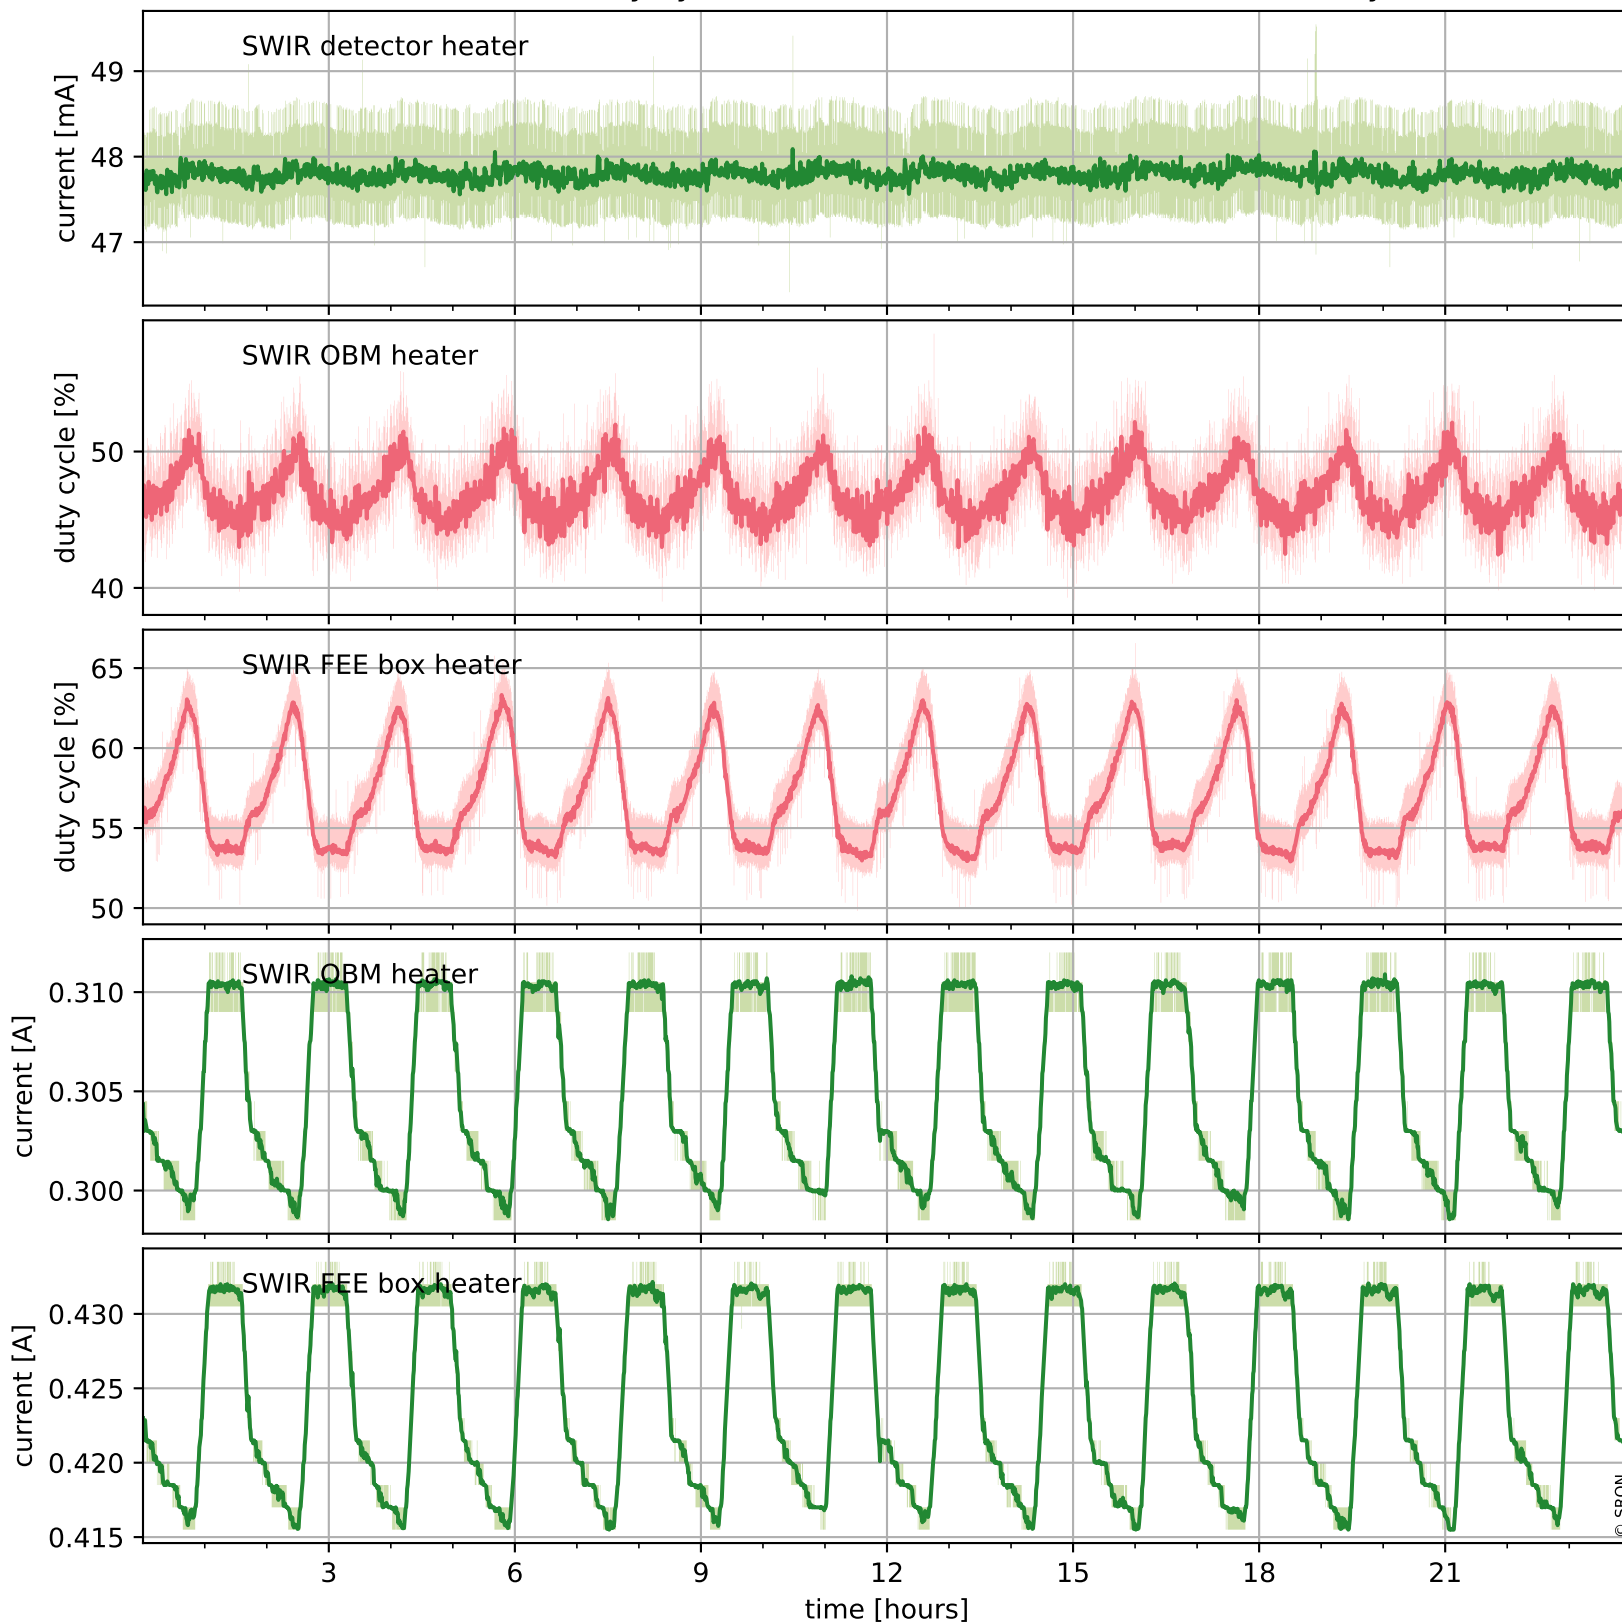

Tropomi SWIR housekeeping data

orbits : [2889, 2902]
coverage : 2018-05-05 / 2018-05-06
created : 2023-08-21T08:29:49

Temperature of sensors relevant for SWIR (one day)

Tropomi SWIR housekeeping data

orbits : [2418, 2902]
coverage : 2018-04-01 / 2018-05-06
created : 2023-08-21T08:29:49

Temperature of sensors relevant for SWIR (last month)

Tropomi SWIR housekeeping data

orbits : [2889, 2902]
coverage : 2018-05-05 / 2018-05-06
created : 2023-08-21T08:29:50

Current and duty cycle of 3 heaters relevant for SWIR (one day)

Tropomi SWIR housekeeping data

orbits : [2418, 2902]
coverage : 2018-04-01 / 2018-05-06
created : 2023-08-21T08:29:50

Current and duty cycle of 3 heaters relevant for SWIR (last month)

Tropomi SWIR housekeeping data