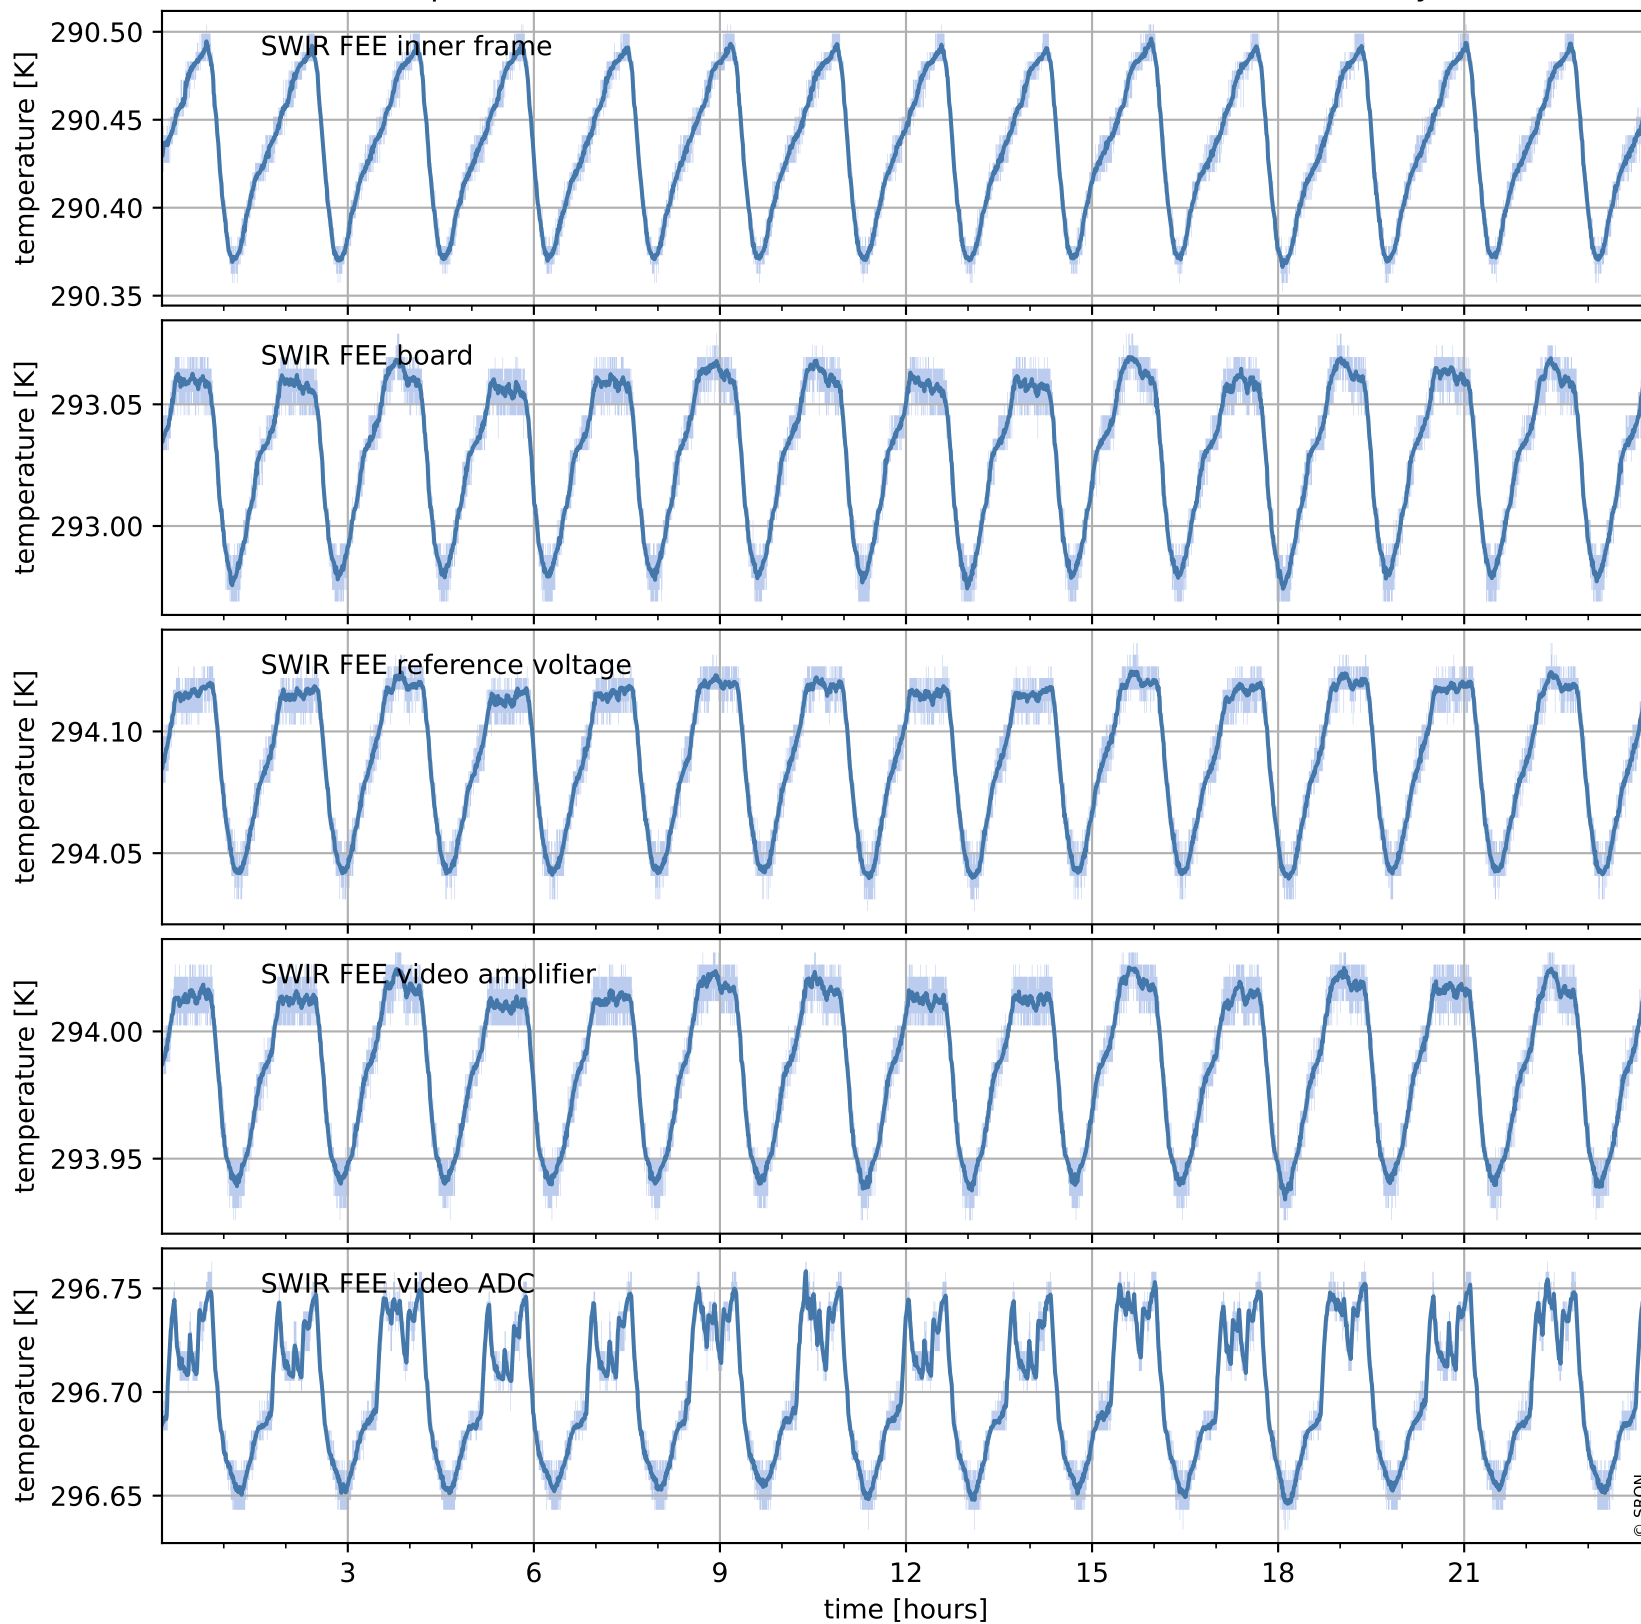

Tropomi SWIR housekeeping data

orbits : [2889, 2902]
coverage : 2018-05-05 / 2018-05-06
created : 2023-08-21T08:29:49

Temperature of sensors relevant for SWIR (one day)

Tropomi SWIR housekeeping data

orbits : [2418, 2902]
coverage : 2018-04-01 / 2018-05-06
created : 2023-08-21T08:29:49

Temperature of sensors relevant for SWIR (last month)

Tropomi SWIR housekeeping data

orbits : [2889, 2902]
coverage : 2018-05-05 / 2018-05-06
created : 2023-08-21T08:29:50

Current and duty cycle of 3 heaters relevant for SWIR (one day)

Tropomi SWIR housekeeping data

orbits : [2418, 2902]
coverage : 2018-04-01 / 2018-05-06
created : 2023-08-21T08:29:50

Current and duty cycle of 3 heaters relevant for SWIR (last month)

Tropomi SWIR housekeeping data

orbits : [2889, 2902]
coverage : 2018-05-05 / 2018-05-06
created : 2023-08-21T08:29:50

Temperature of sensors at the SWIR front-end electronics (one day)

Tropomi SWIR housekeeping data

orbits : [2418, 2902]
coverage : 2018-04-01 / 2018-05-06
created : 2023-08-21T08:29:51