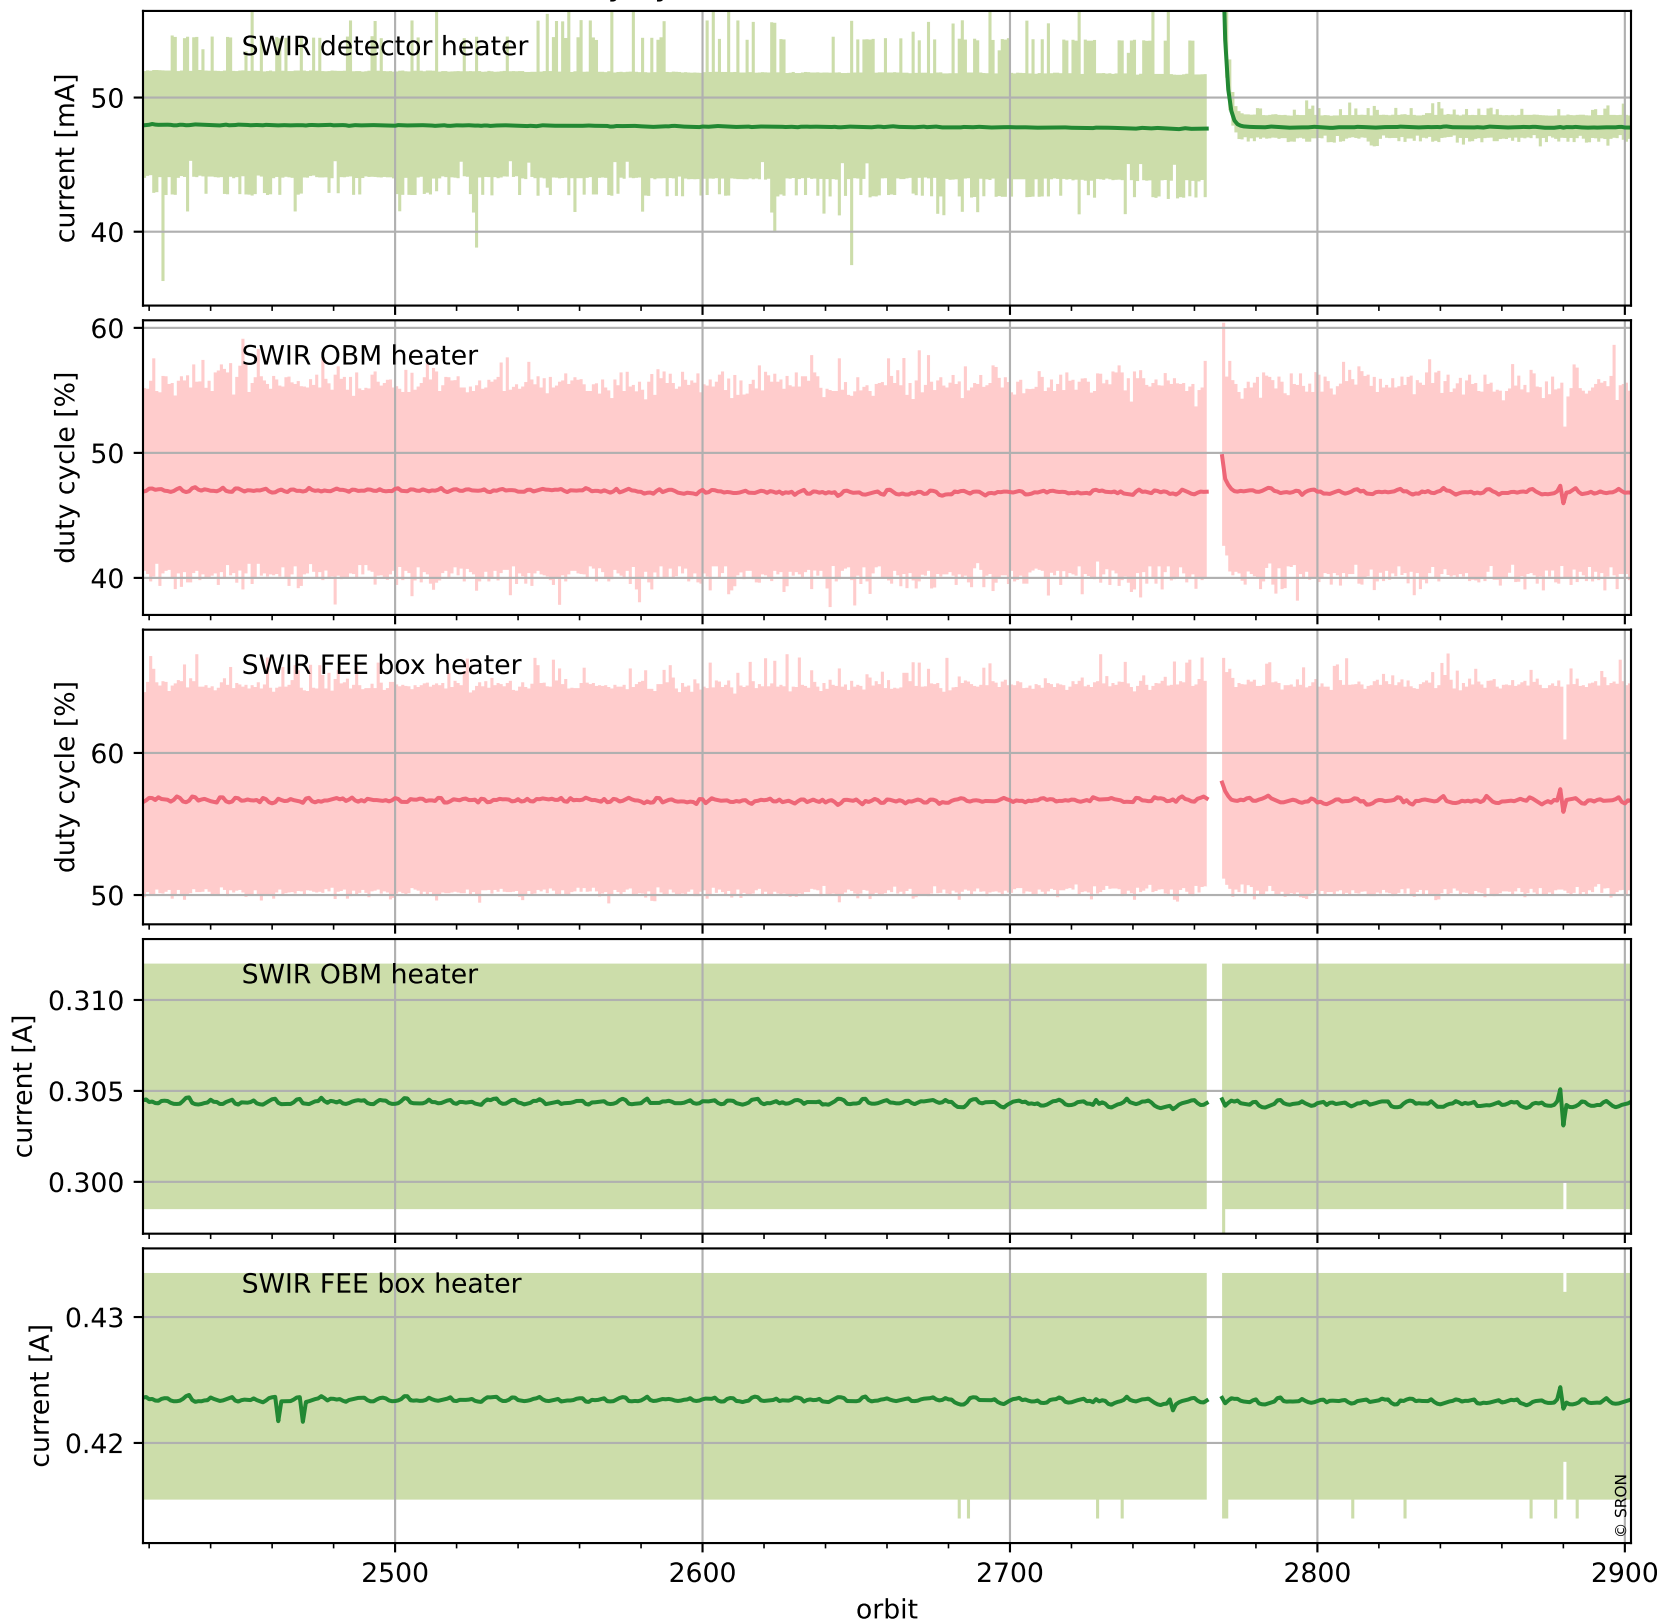

Tropomi SWIR housekeeping data

orbits : [2889, 2902]
coverage : 2018-05-05 / 2018-05-06
created : 2023-08-21T08:29:49

Temperature of sensors relevant for SWIR (one day)

Tropomi SWIR housekeeping data

orbits : [2418, 2902]
coverage : 2018-04-01 / 2018-05-06
created : 2023-08-21T08:29:49

Temperature of sensors relevant for SWIR (last month)

Tropomi SWIR housekeeping data

orbits : [2889, 2902]
coverage : 2018-05-05 / 2018-05-06
created : 2023-08-21T08:29:50

Current and duty cycle of 3 heaters relevant for SWIR (one day)

Tropomi SWIR housekeeping data

orbits : [2418, 2902]
coverage : 2018-04-01 / 2018-05-06
created : 2023-08-21T08:29:50

Current and duty cycle of 3 heaters relevant for SWIR (last month)

Tropomi SWIR housekeeping data

orbits : [2889, 2902]
coverage : 2018-05-05 / 2018-05-06
created : 2023-08-21T08:29:50

Temperature of sensors at the SWIR front-end electronics (one day)

Tropomi SWIR housekeeping data

orbits : [2418, 2902]
coverage : 2018-04-01 / 2018-05-06
created : 2023-08-21T08:29:51