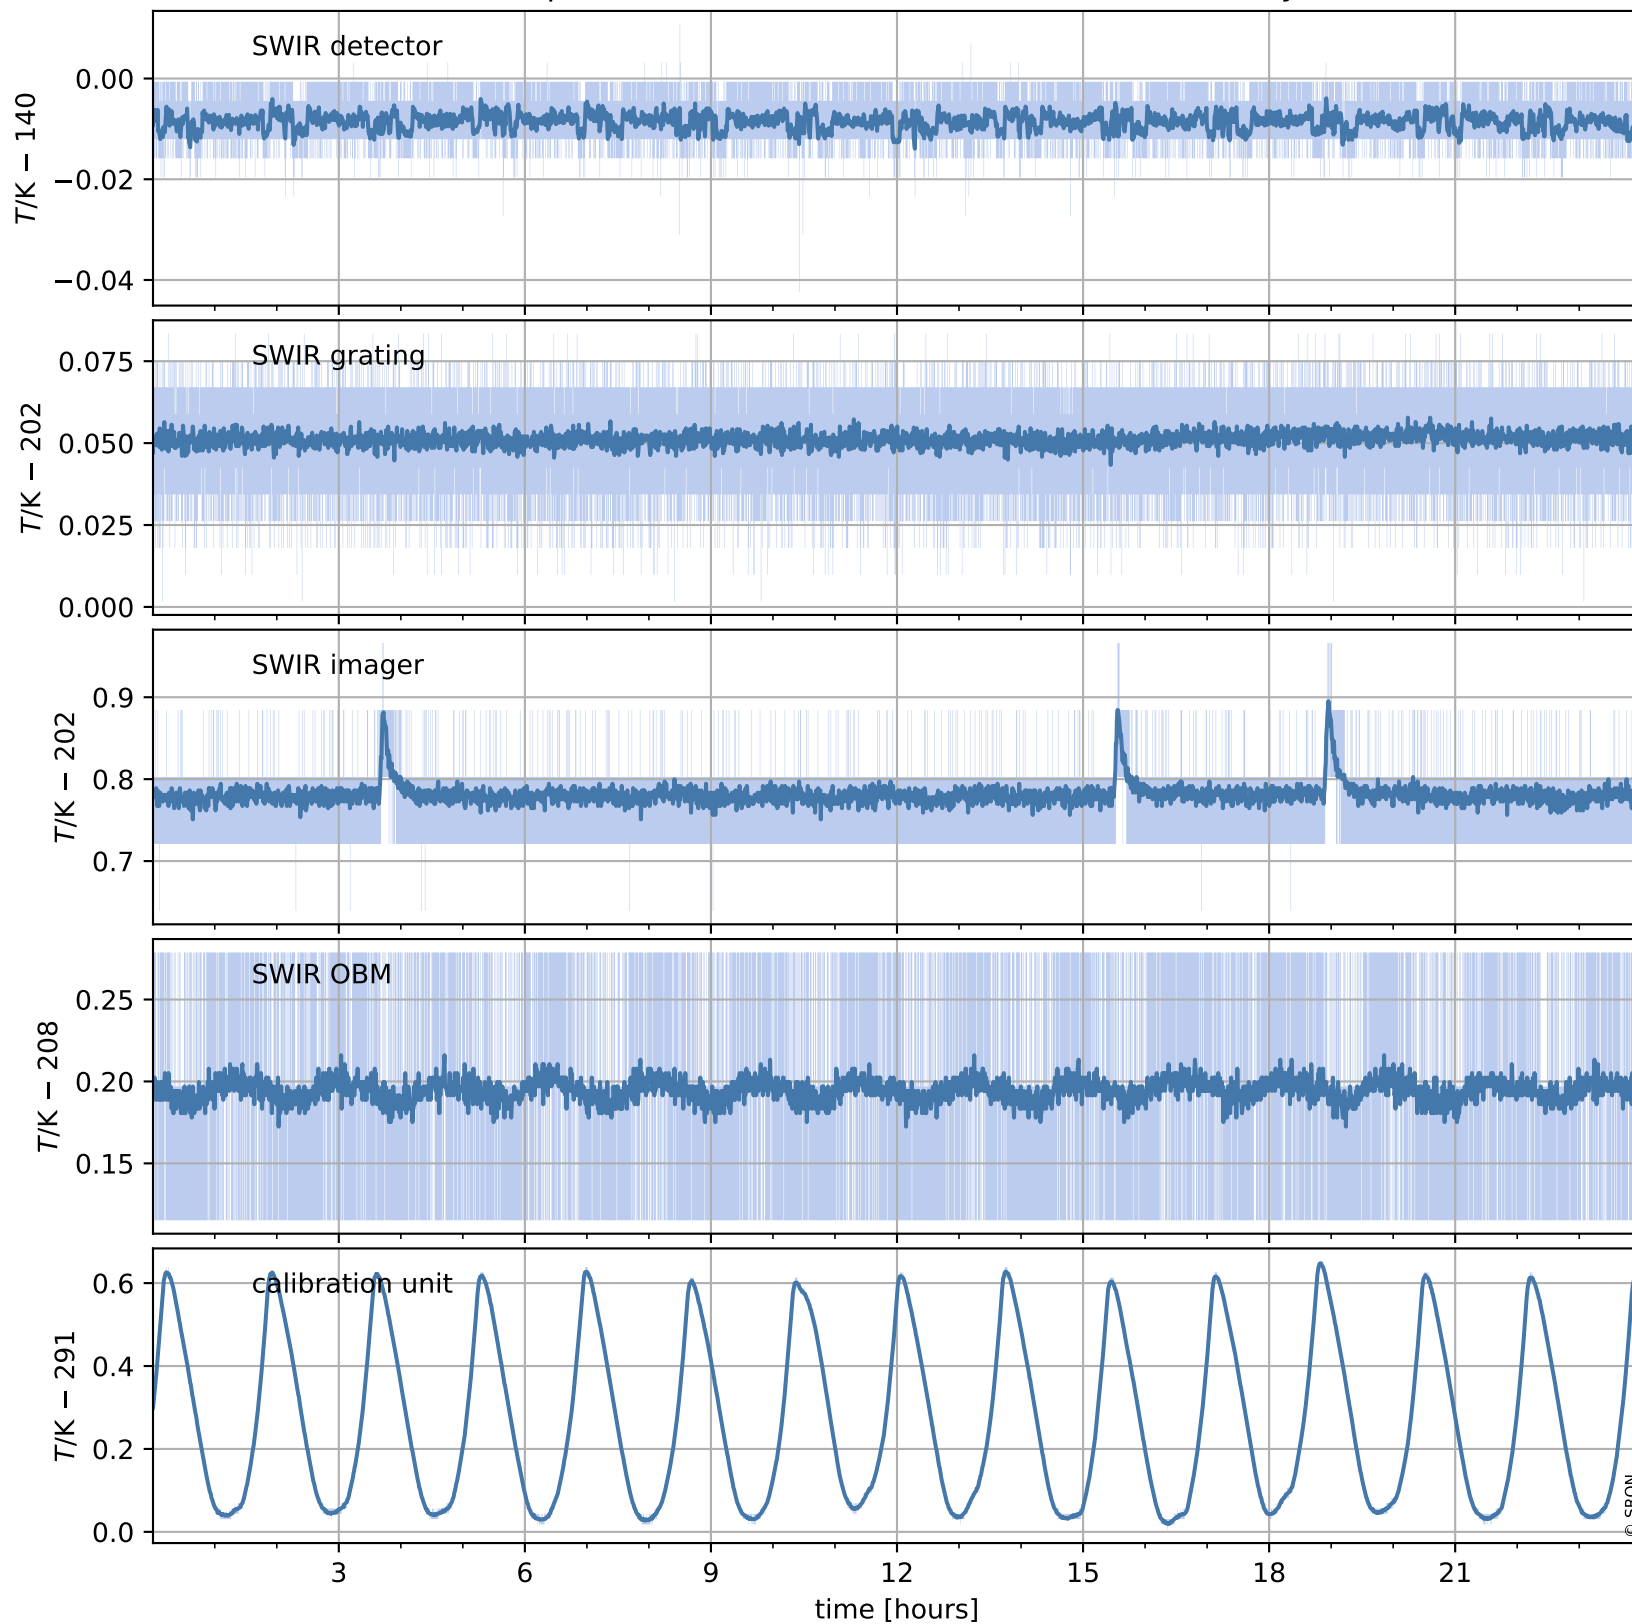

Tropomi SWIR housekeeping data

orbits : [2889, 2902]
coverage : 2018-05-05 / 2018-05-06
created : 2023-08-21T08:29:49

Temperature of sensors relevant for SWIR (one day)

Tropomi SWIR housekeeping data

orbits : [2418, 2902]
coverage : 2018-04-01 / 2018-05-06
created : 2023-08-21T08:29:49

Temperature of sensors relevant for SWIR (last month)

Tropomi SWIR housekeeping data

orbits : [2889, 2902]
coverage : 2018-05-05 / 2018-05-06
created : 2023-08-21T08:29:50

Current and duty cycle of 3 heaters relevant for SWIR (one day)

Tropomi SWIR housekeeping data

orbits : [2418, 2902]
coverage : 2018-04-01 / 2018-05-06
created : 2023-08-21T08:29:50

Current and duty cycle of 3 heaters relevant for SWIR (last month)

Tropomi SWIR housekeeping data