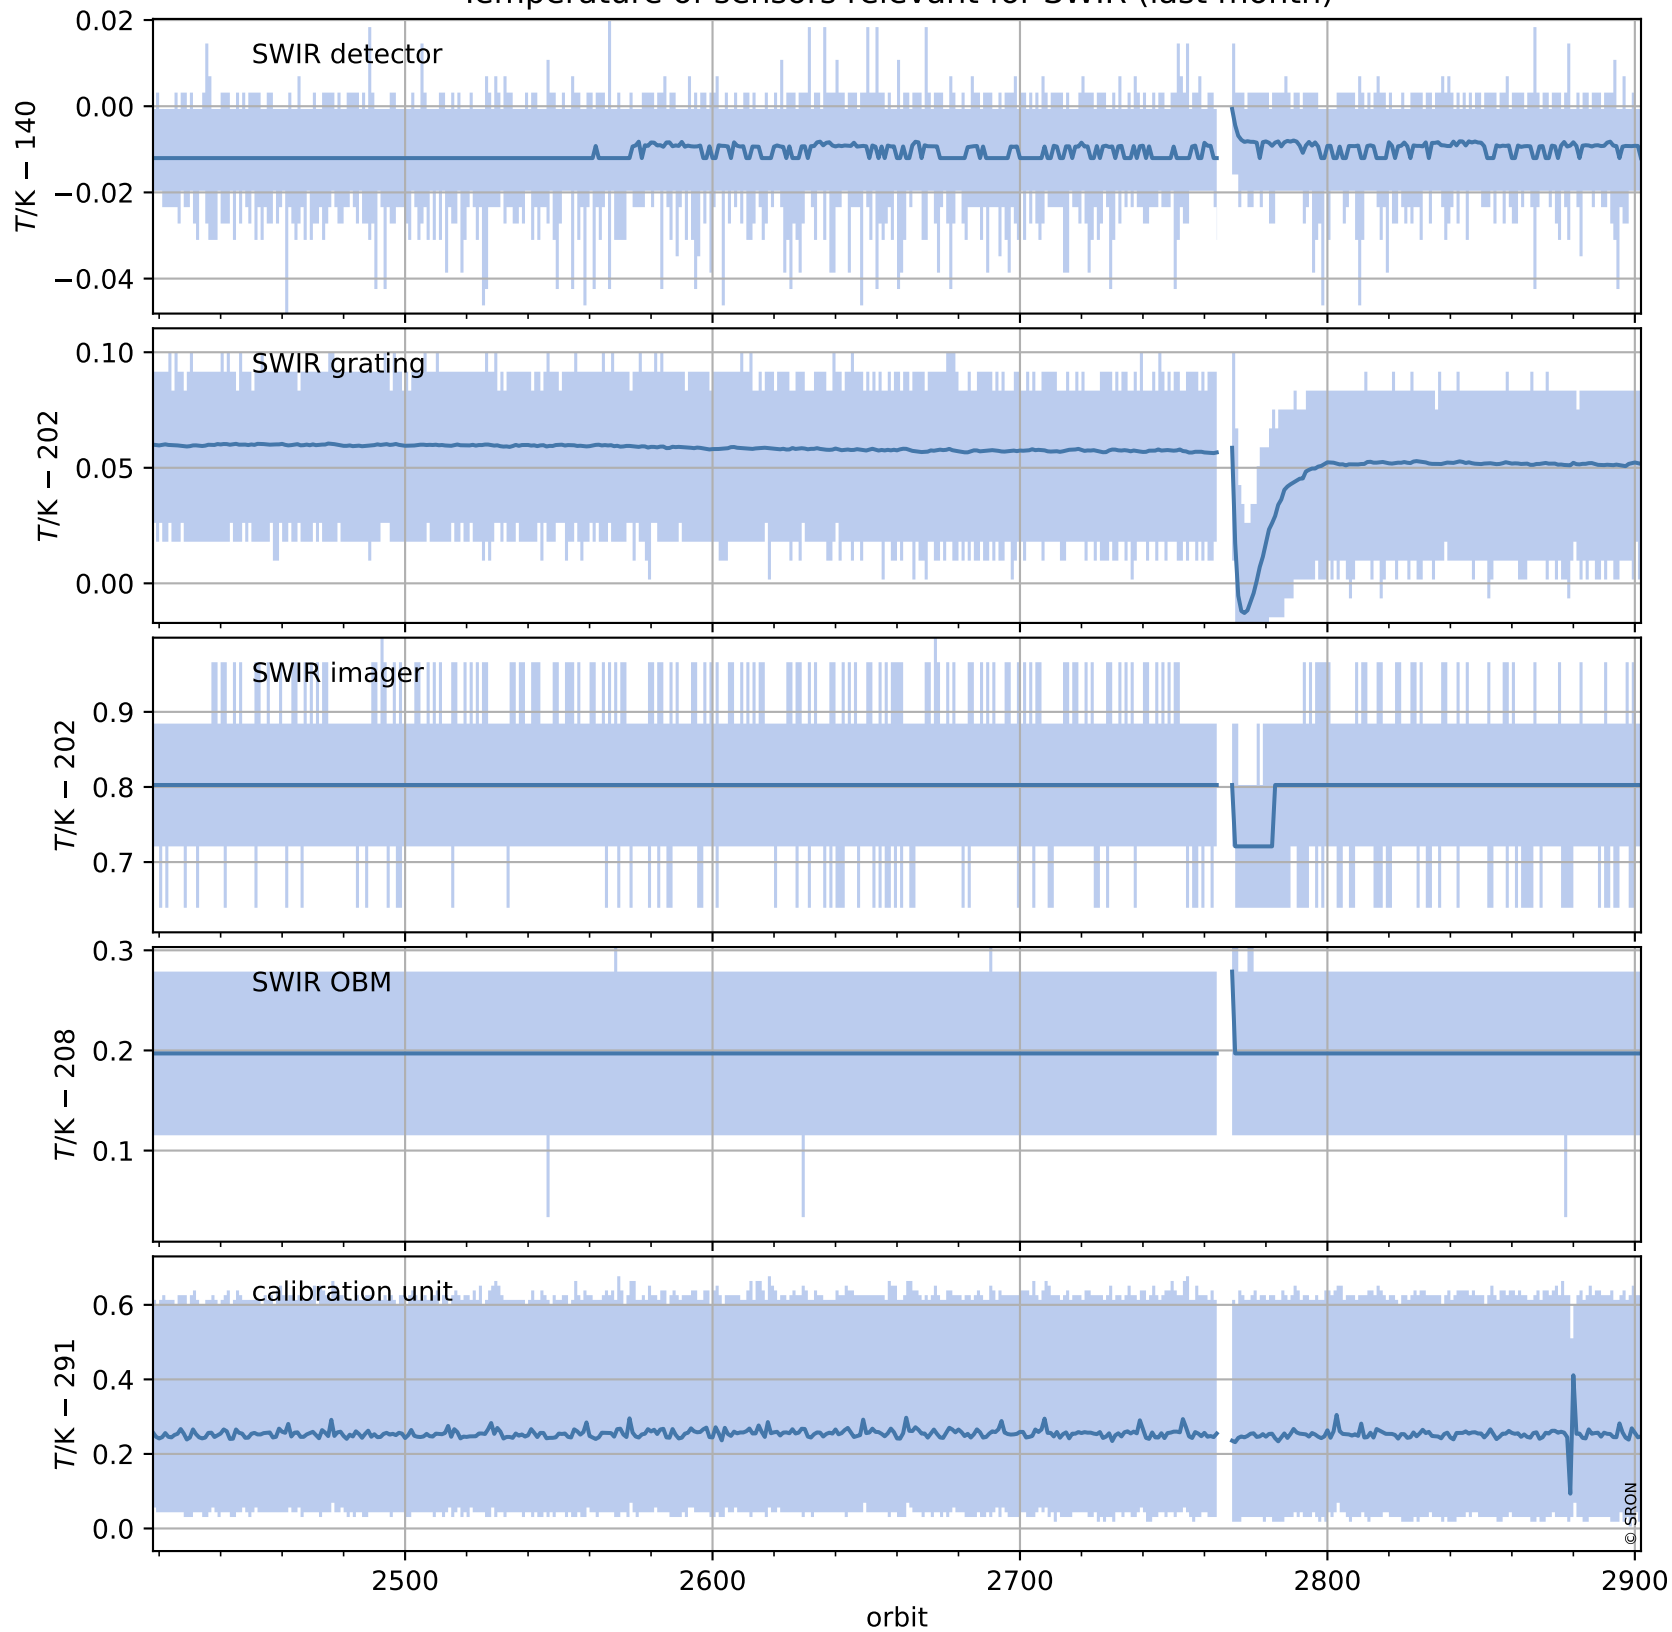

Tropomi SWIR housekeeping data

orbits : [2889, 2902]
coverage : 2018-05-05 / 2018-05-06
created : 2023-08-21T08:29:49

Temperature of sensors relevant for SWIR (one day)

Tropomi SWIR housekeeping data

orbits : [2418, 2902]
coverage : 2018-04-01 / 2018-05-06
created : 2023-08-21T08:29:49

Temperature of sensors relevant for SWIR (last month)

Tropomi SWIR housekeeping data

orbits : [2889, 2902]
coverage : 2018-05-05 / 2018-05-06
created : 2023-08-21T08:29:50

Current and duty cycle of 3 heaters relevant for SWIR (one day)

Tropomi SWIR housekeeping data

orbits : [2418, 2902]
coverage : 2018-04-01 / 2018-05-06
created : 2023-08-21T08:29:50

Current and duty cycle of 3 heaters relevant for SWIR (last month)

Tropomi SWIR housekeeping data

orbits : [2889, 2902]
coverage : 2018-05-05 / 2018-05-06
created : 2023-08-21T08:29:50

Temperature of sensors at the SWIR front-end electronics (one day)

Tropomi SWIR housekeeping data

orbits : [2418, 2902]
coverage : 2018-04-01 / 2018-05-06
created : 2023-08-21T08:29:51