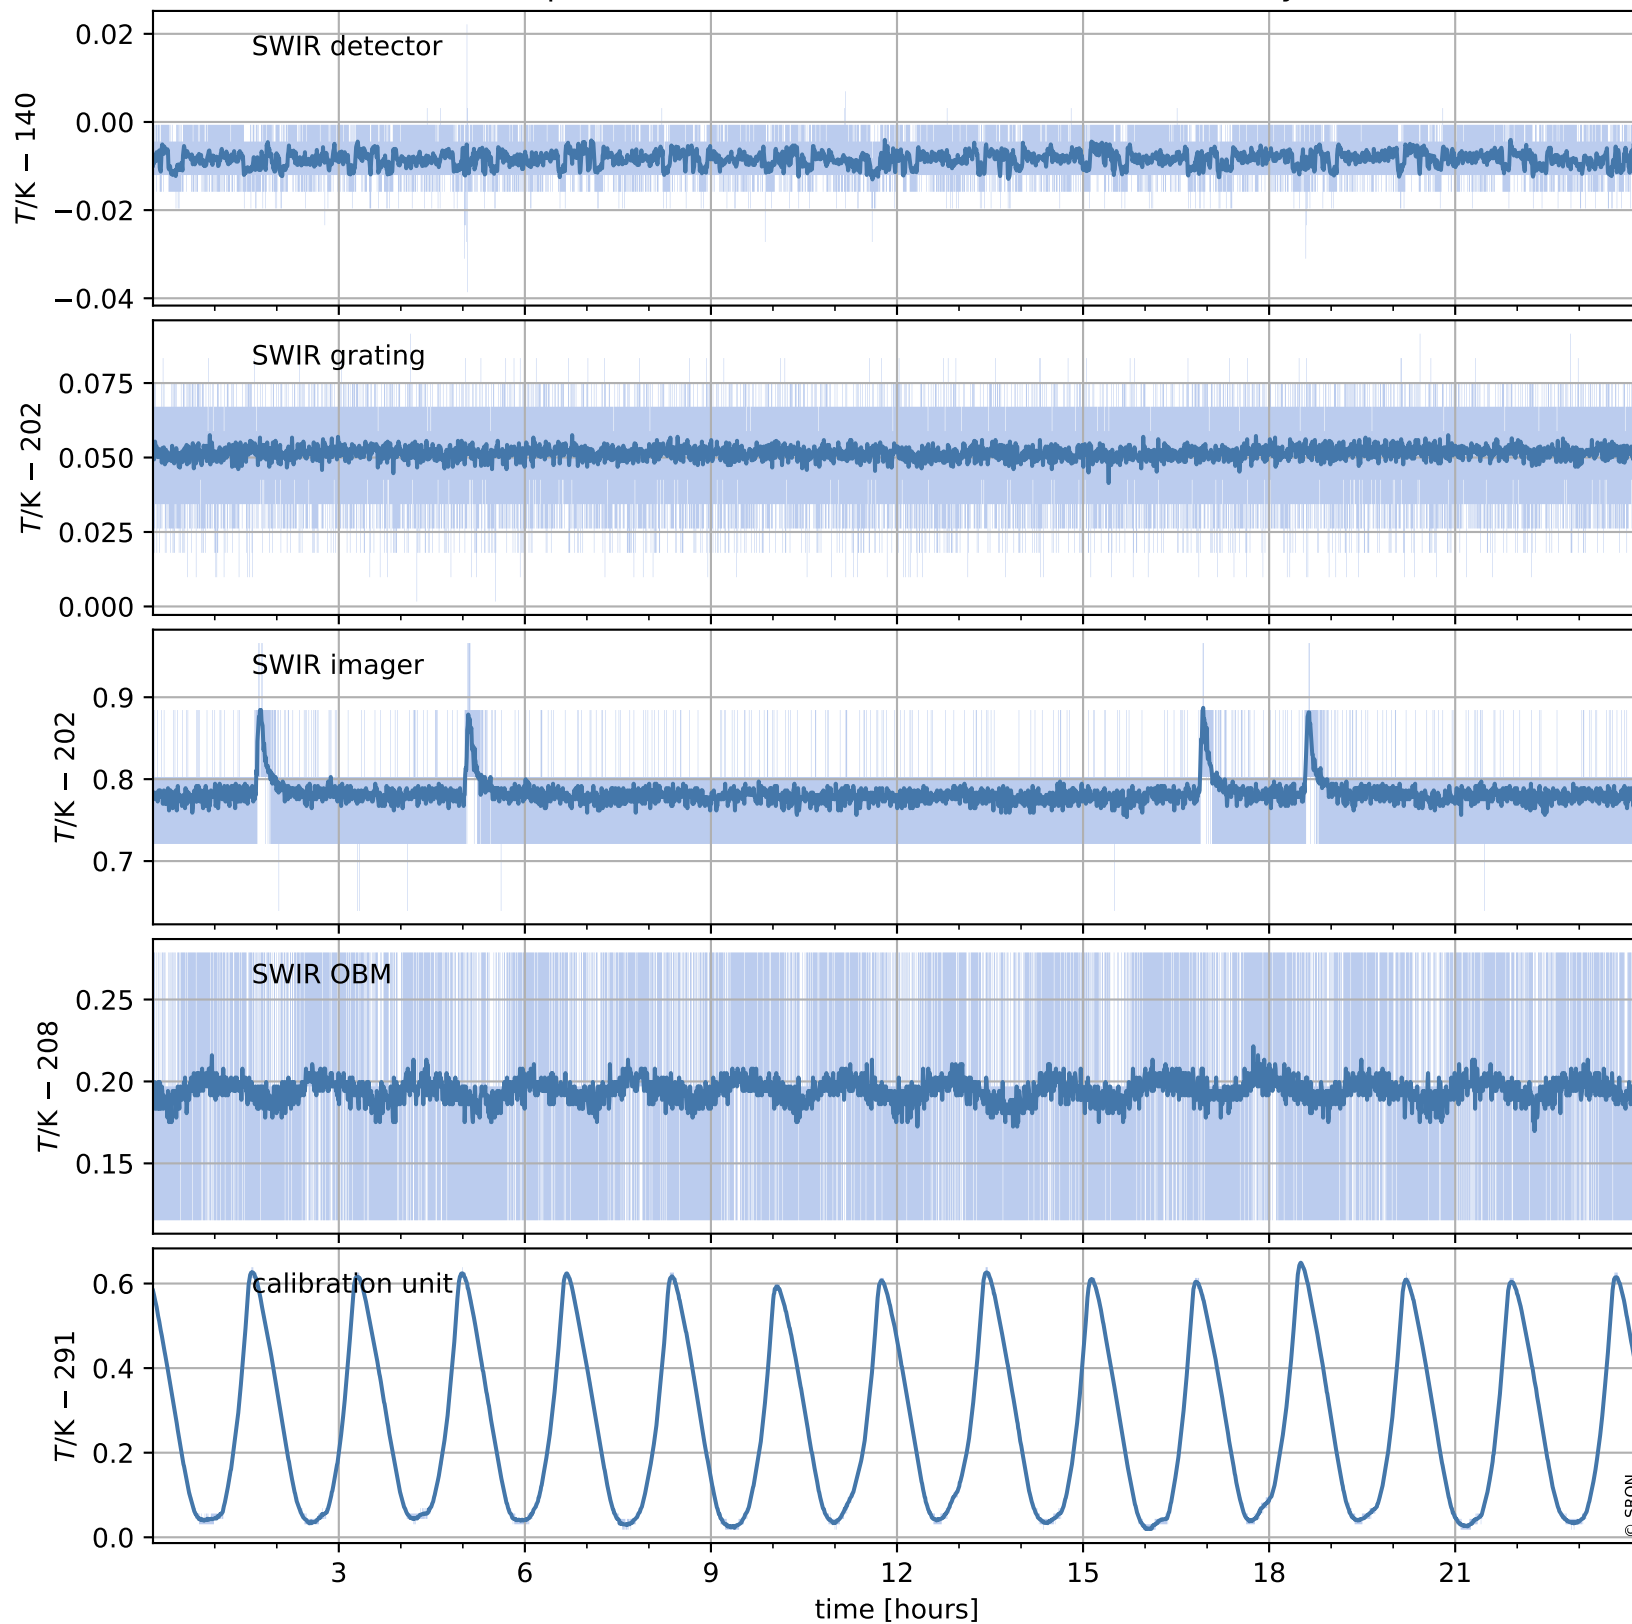

# Tropomi SWIR housekeeping data

orbits : [2903, 2917]  
coverage : 2018-05-06 / 2018-05-07  
created : 2023-08-21T08:29:51

## Temperature of sensors relevant for SWIR (one day)

## Temperature of sensors relevant for SWIR (last month)