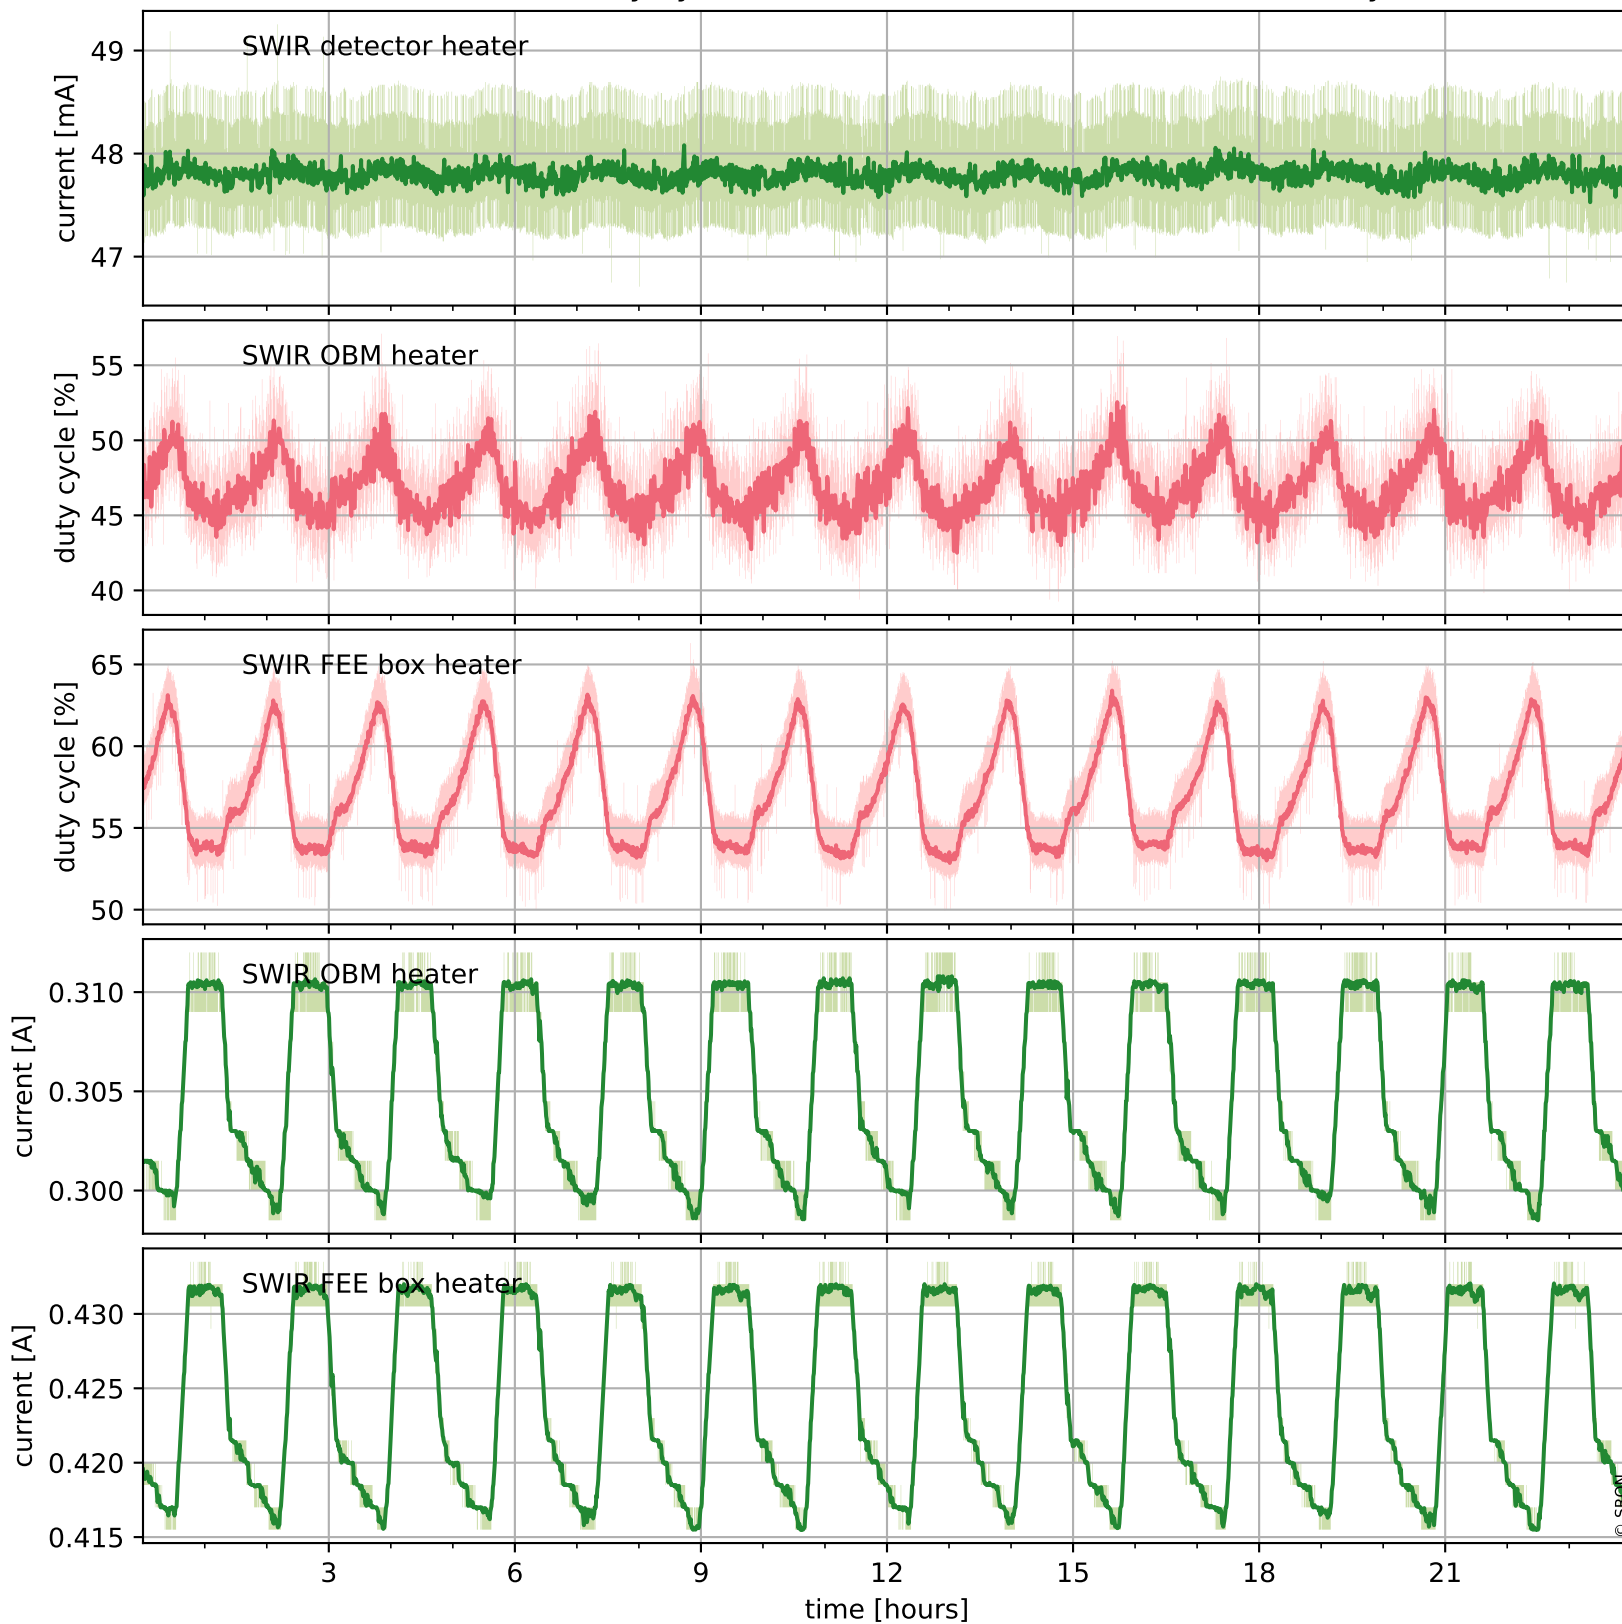

Tropomi SWIR housekeeping data

orbits : [2903, 2917]
coverage : 2018-05-06 / 2018-05-07
created : 2023-08-21T08:29:52

Current and duty cycle of 3 heaters relevant for SWIR (one day)