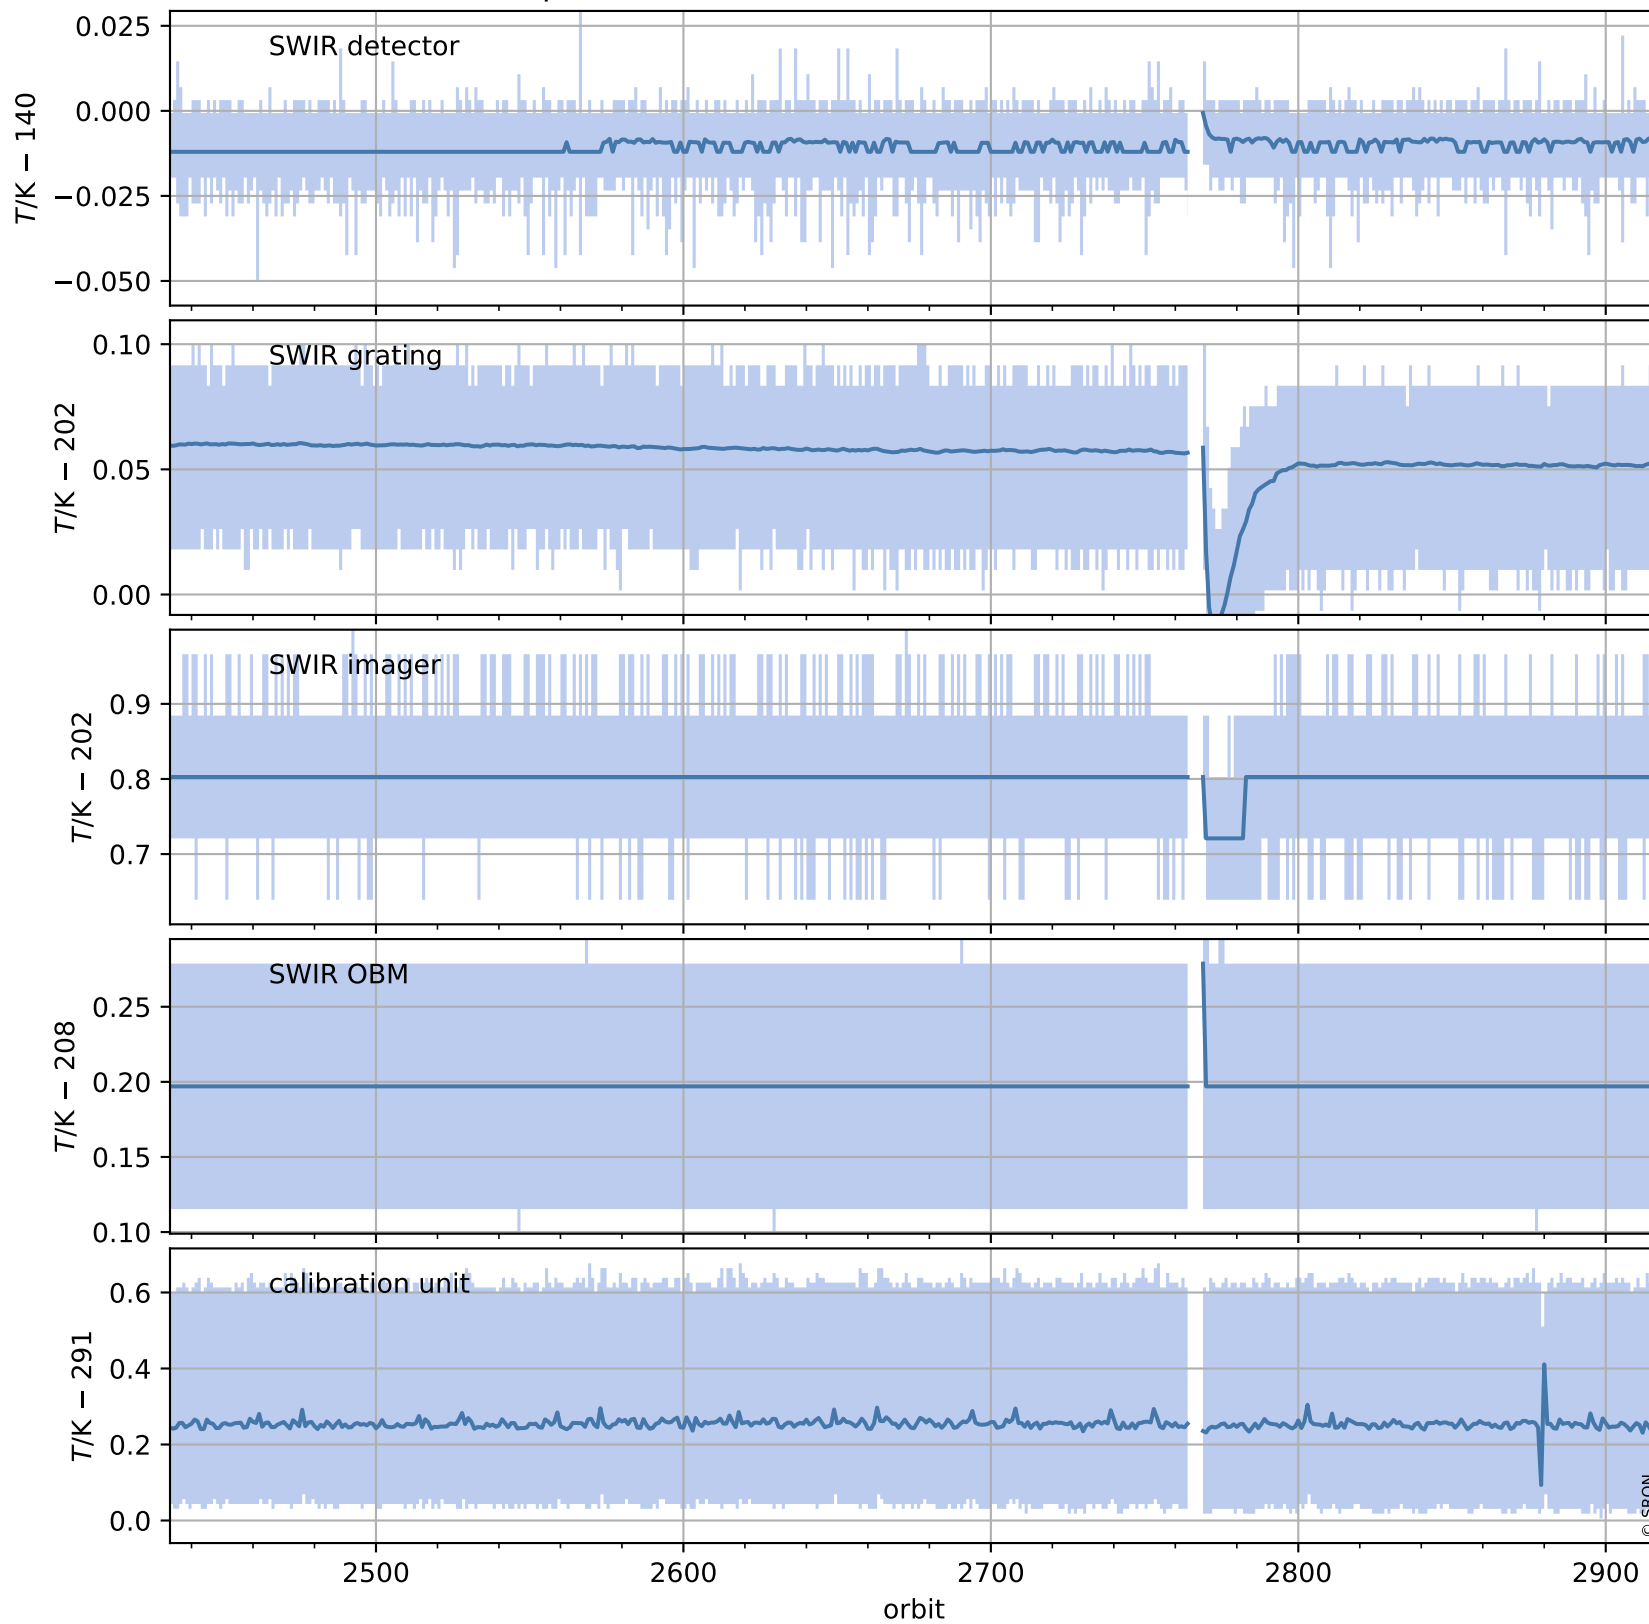

# Tropomi SWIR housekeeping data

orbits : [2903, 2917]  
coverage : 2018-05-06 / 2018-05-07  
created : 2023-08-21T08:29:51

## Temperature of sensors relevant for SWIR (one day)

# Tropomi SWIR housekeeping data

orbits : [2433, 2917]  
coverage : 2018-04-02 / 2018-05-07  
created : 2023-08-21T08:29:52

## Temperature of sensors relevant for SWIR (last month)