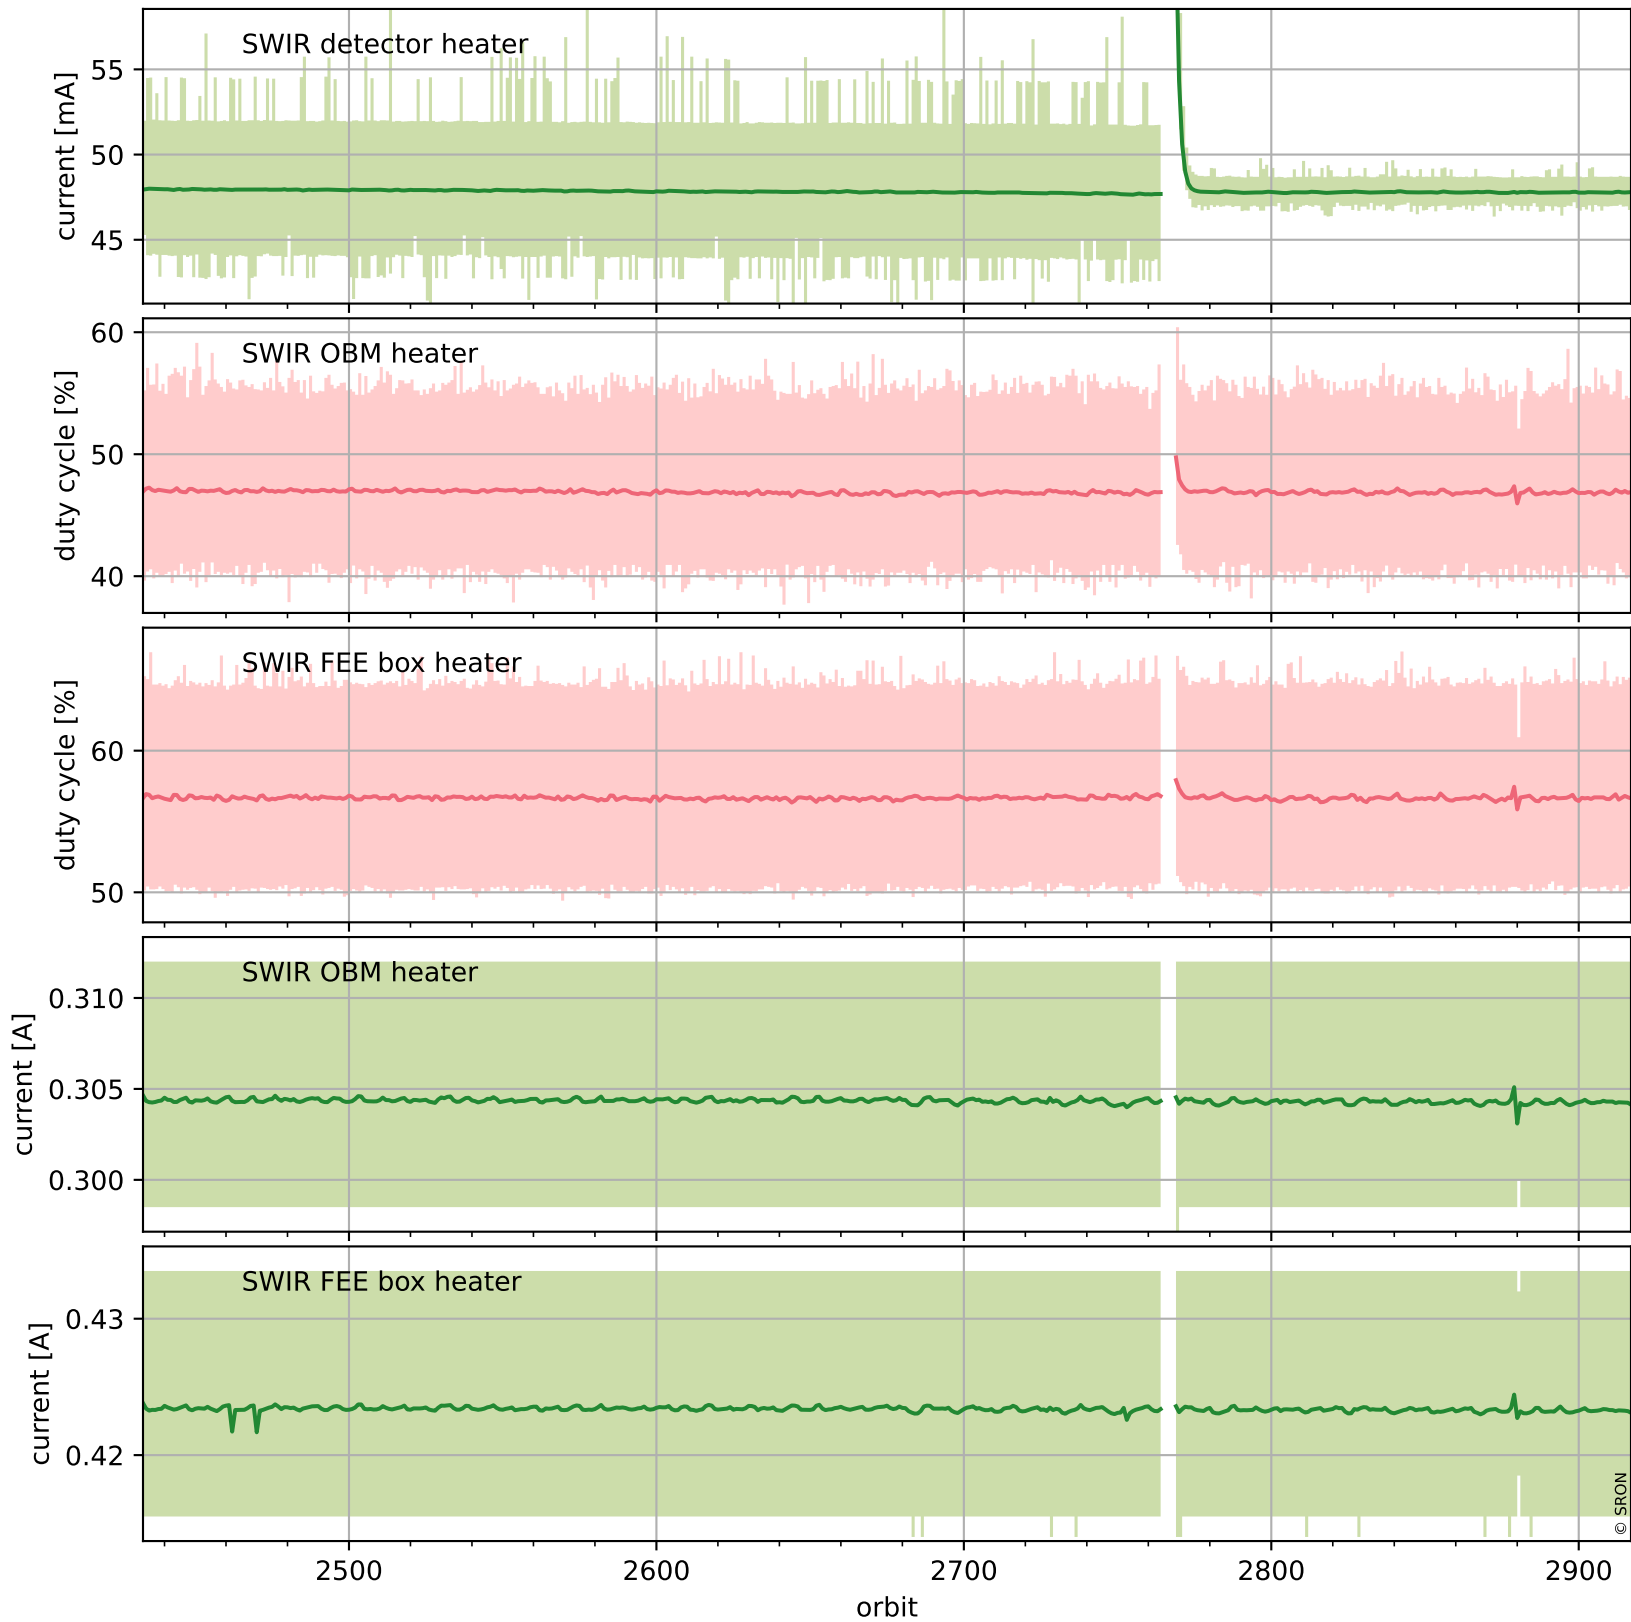

Tropomi SWIR housekeeping data

orbits : [2433, 2917]
coverage : 2018-04-02 / 2018-05-07
created : 2023-08-21T08:29:52

Current and duty cycle of 3 heaters relevant for SWIR (last month)