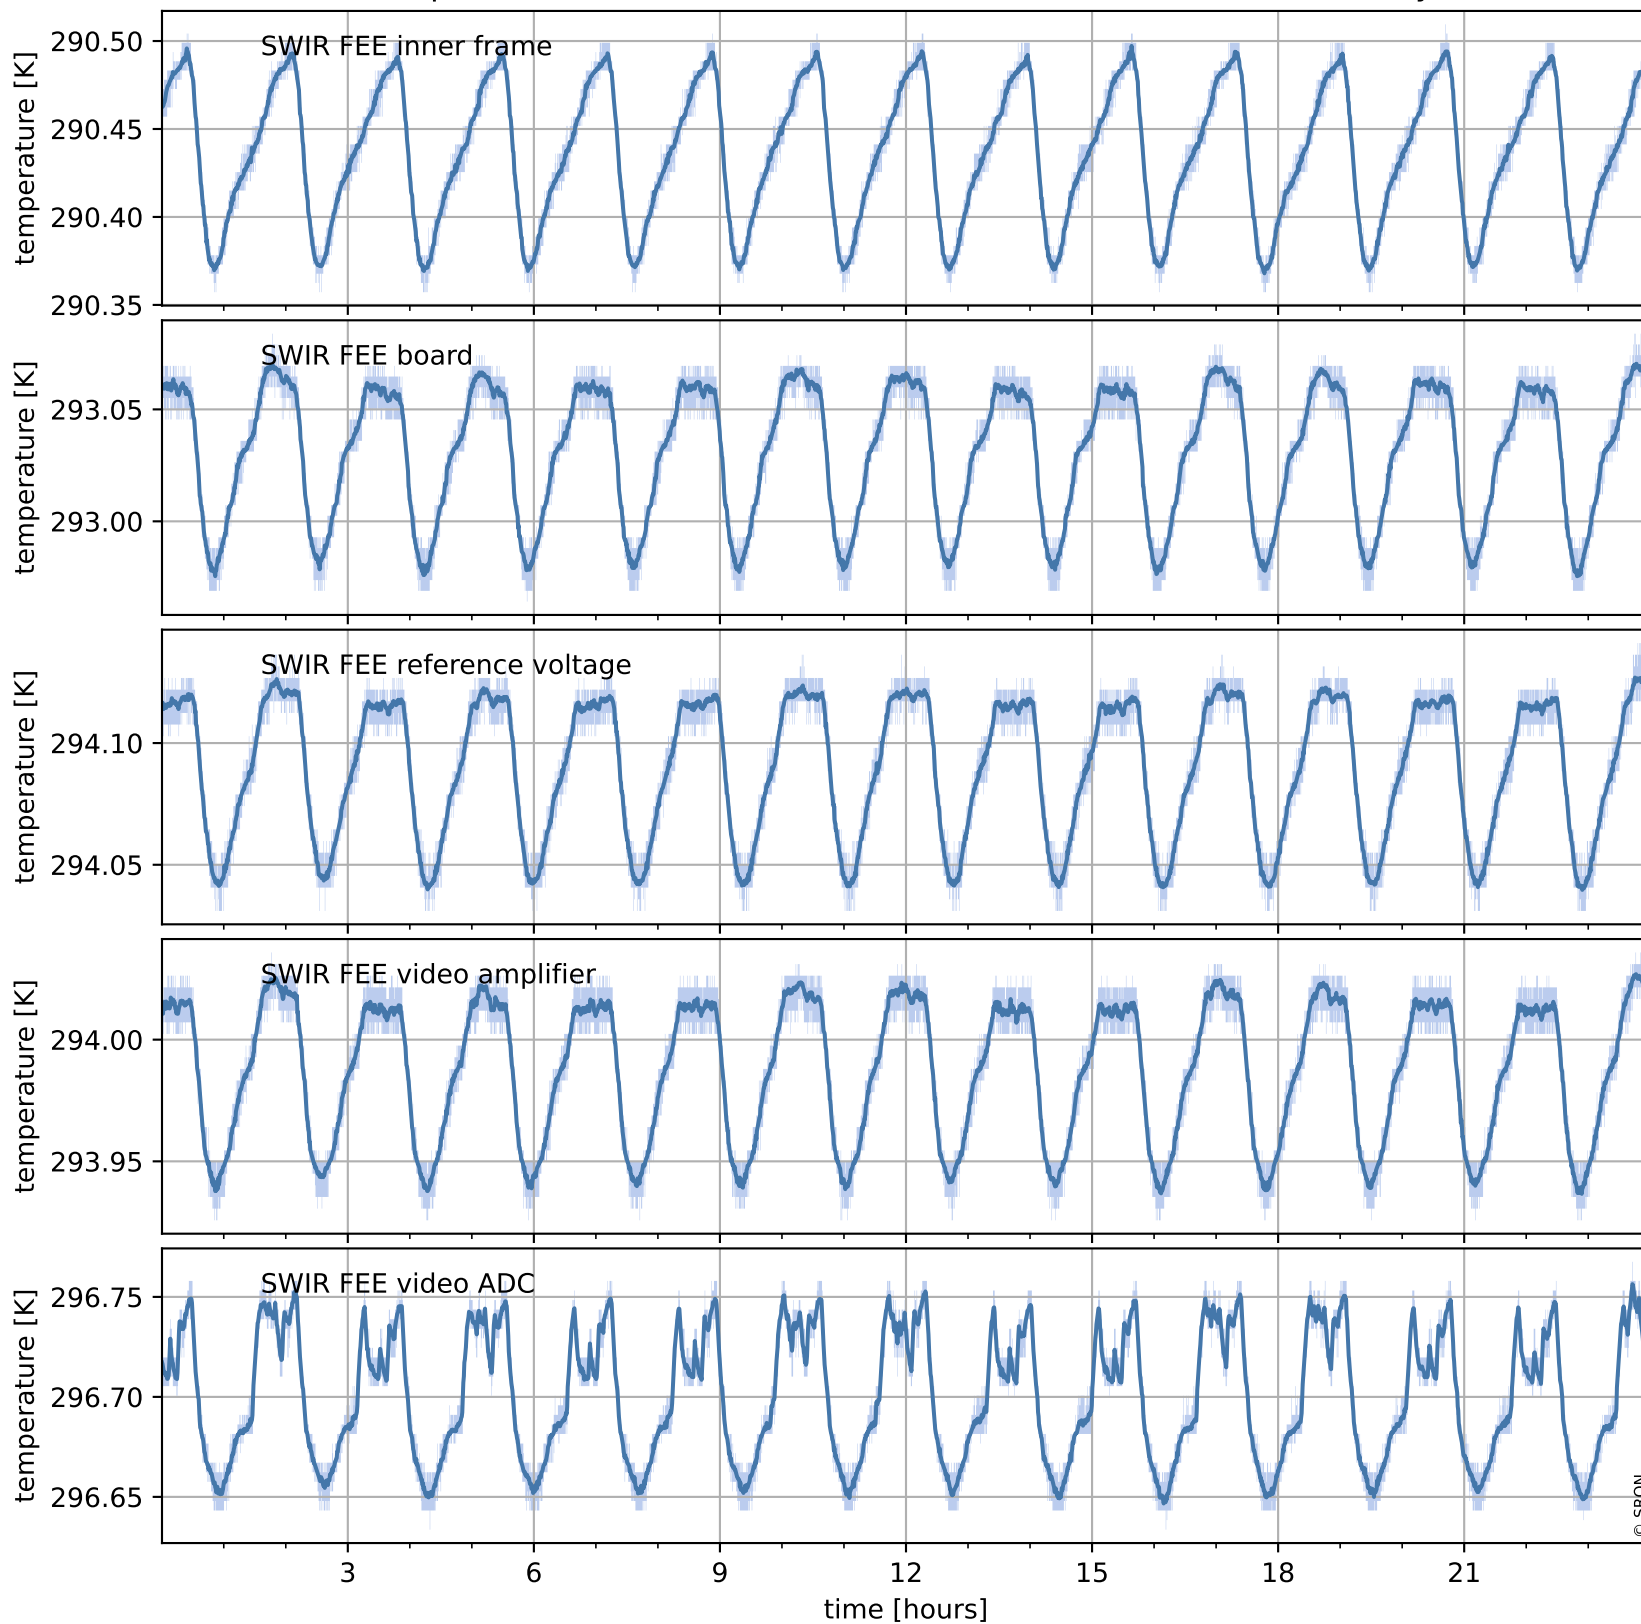

Tropomi SWIR housekeeping data

orbits : [2903, 2917]
coverage : 2018-05-06 / 2018-05-07
created : 2023-08-21T08:29:53

Temperature of sensors at the SWIR front-end electronics (one day)