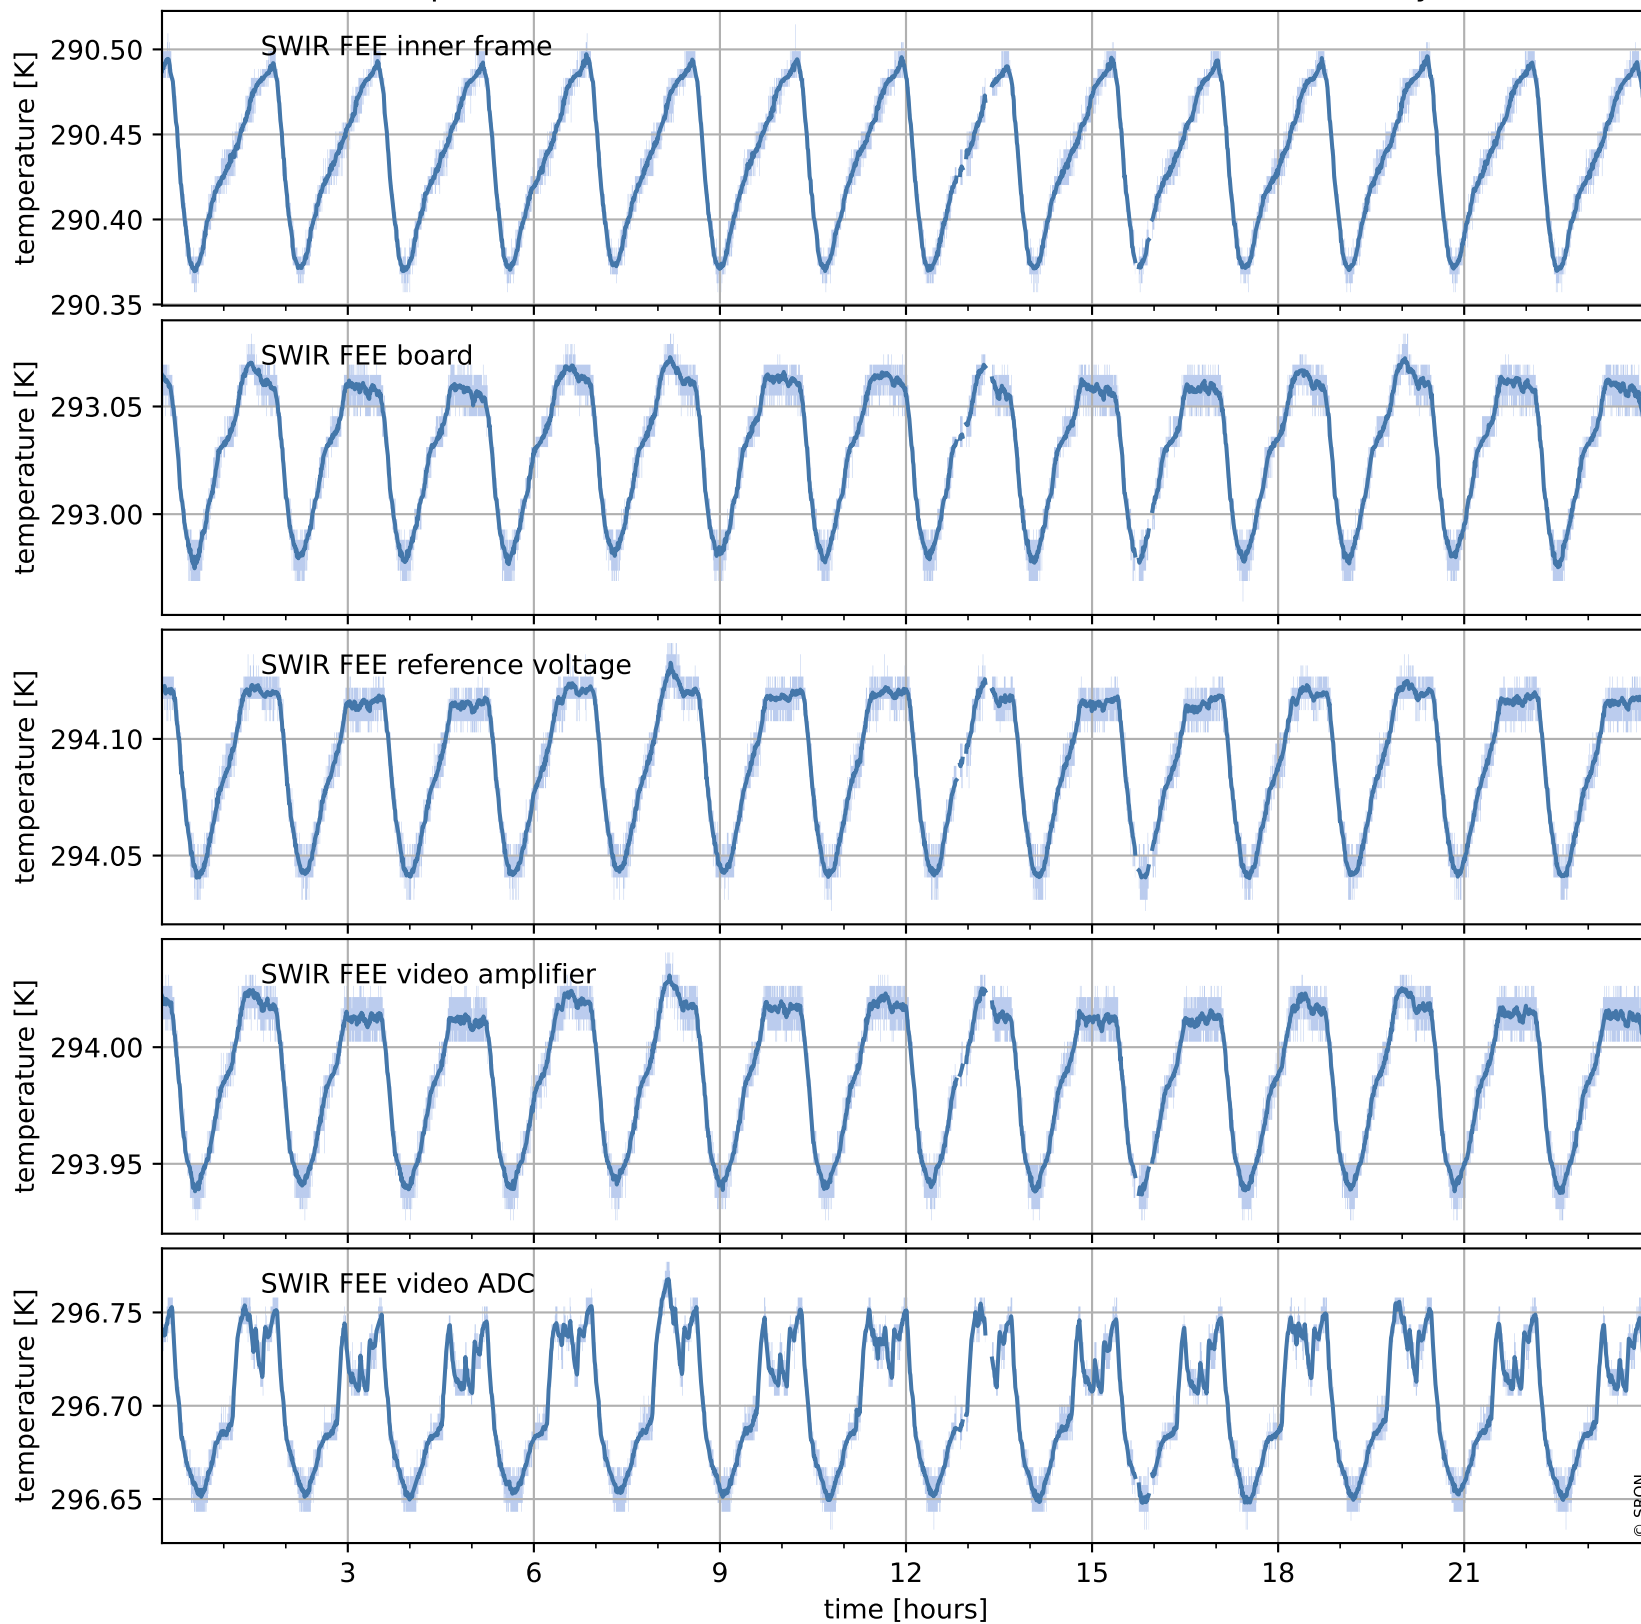

Tropomi SWIR housekeeping data

orbits : [2918, 2931]
coverage : 2018-05-07 / 2018-05-08
created : 2023-08-21T08:29:54

Temperature of sensors relevant for SWIR (one day)

Tropomi SWIR housekeeping data

orbits : [2447, 2931]
coverage : 2018-04-03 / 2018-05-08
created : 2023-08-21T08:29:54

Temperature of sensors relevant for SWIR (last month)

Tropomi SWIR housekeeping data

orbits : [2918, 2931]
coverage : 2018-05-07 / 2018-05-08
created : 2023-08-21T08:29:54

Current and duty cycle of 3 heaters relevant for SWIR (one day)

Tropomi SWIR housekeeping data

orbits : [2447, 2931]
coverage : 2018-04-03 / 2018-05-08
created : 2023-08-21T08:29:55

Current and duty cycle of 3 heaters relevant for SWIR (last month)

Tropomi SWIR housekeeping data

orbits : [2918, 2931]
coverage : 2018-05-07 / 2018-05-08
created : 2023-08-21T08:29:55

Temperature of sensors at the SWIR front-end electronics (one day)

Tropomi SWIR housekeeping data

orbits : [2447, 2931]
coverage : 2018-04-03 / 2018-05-08
created : 2023-08-21T08:29:56