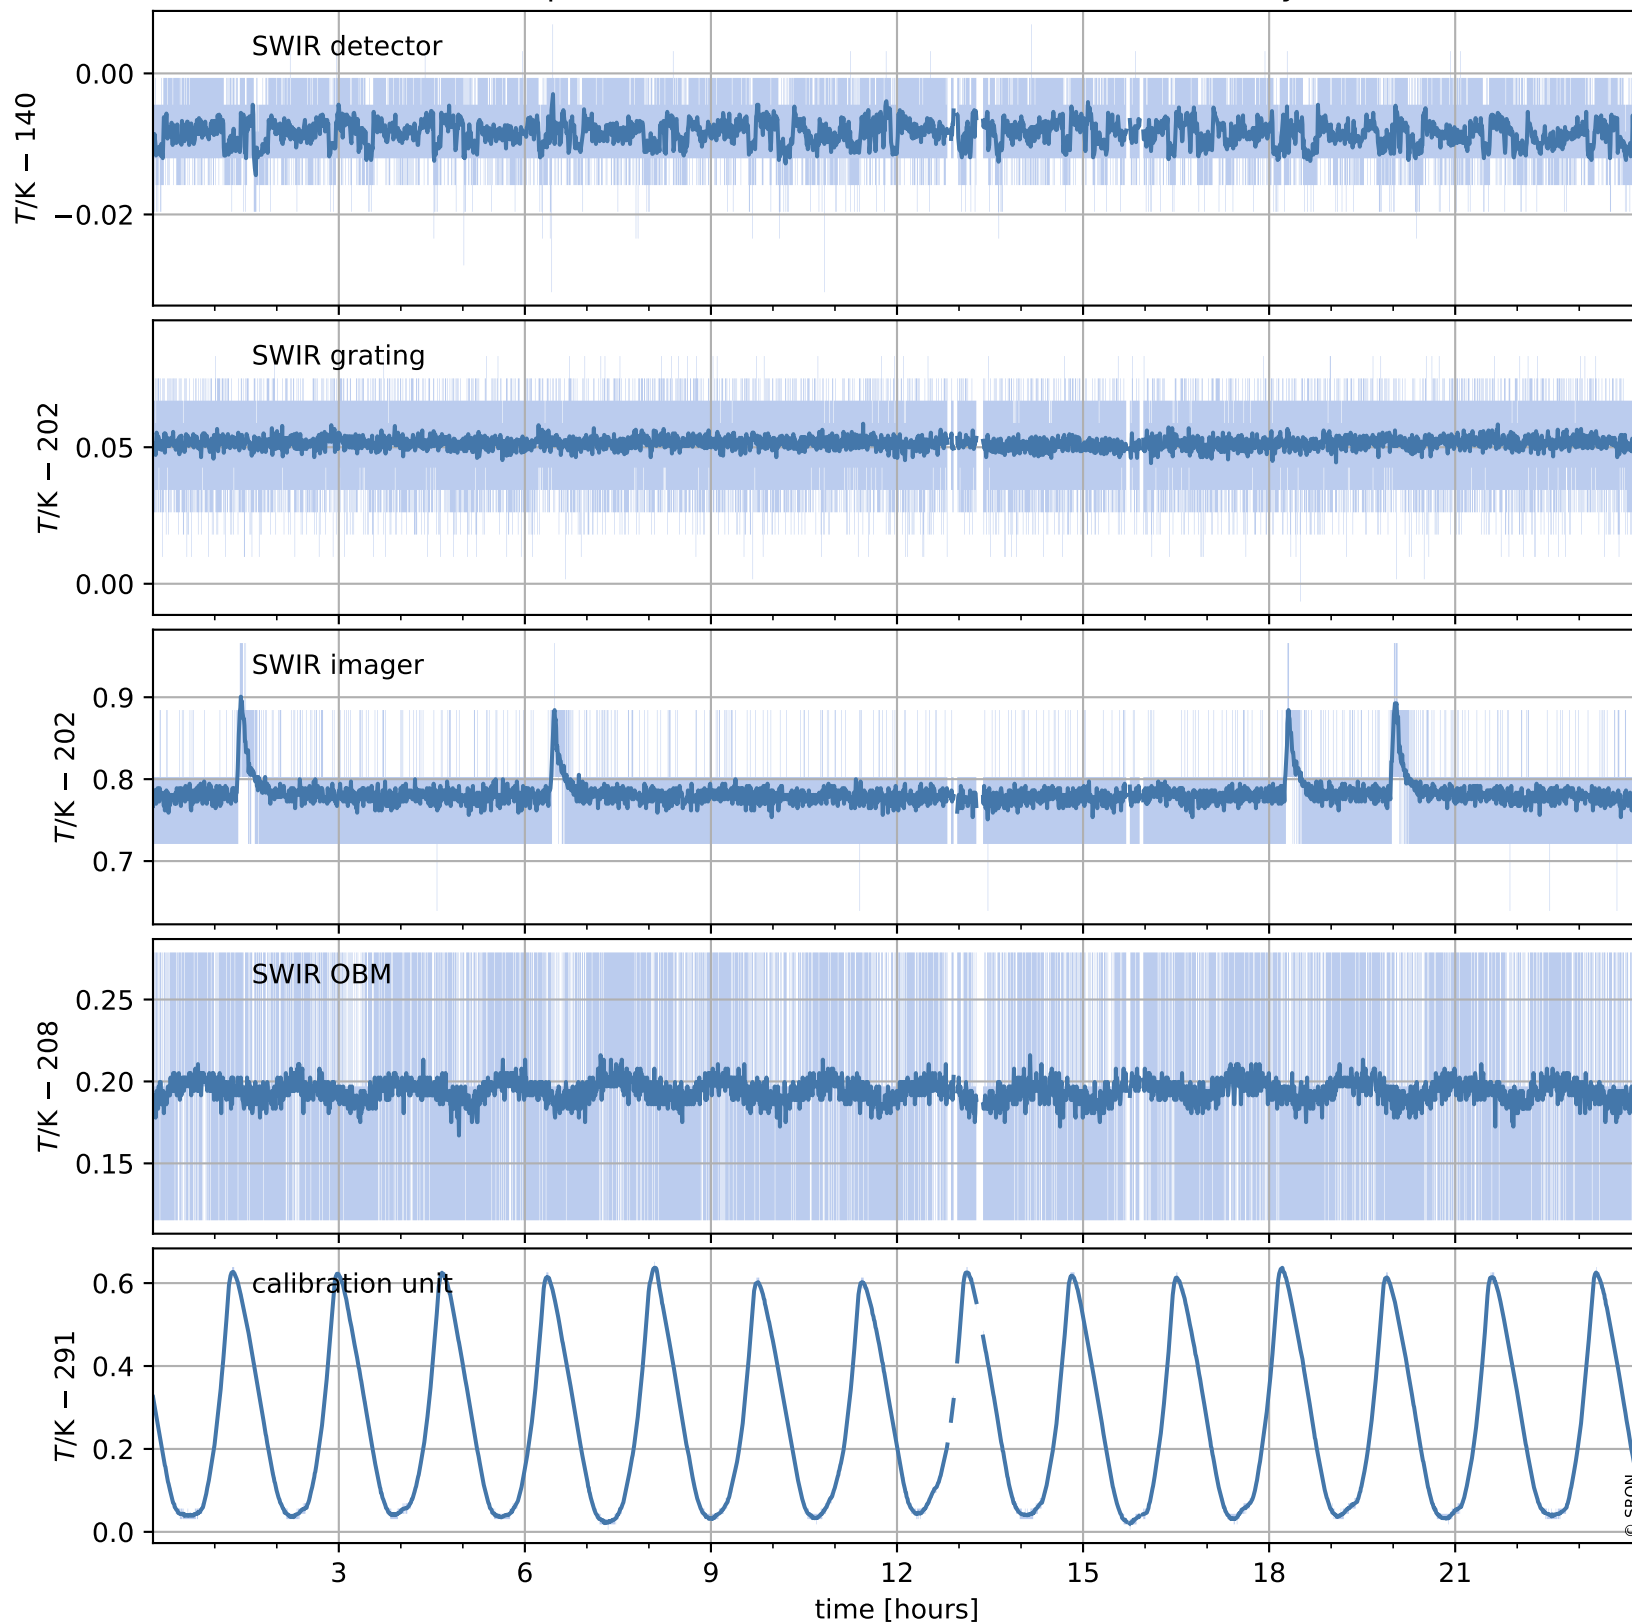

Tropomi SWIR housekeeping data

orbits : [2918, 2931]
coverage : 2018-05-07 / 2018-05-08
created : 2023-08-21T08:29:54

Temperature of sensors relevant for SWIR (one day)

Tropomi SWIR housekeeping data

orbits : [2447, 2931]
coverage : 2018-04-03 / 2018-05-08
created : 2023-08-21T08:29:54

Temperature of sensors relevant for SWIR (last month)

Tropomi SWIR housekeeping data

orbits : [2918, 2931]
coverage : 2018-05-07 / 2018-05-08
created : 2023-08-21T08:29:54

Current and duty cycle of 3 heaters relevant for SWIR (one day)

Tropomi SWIR housekeeping data

orbits : [2447, 2931]
coverage : 2018-04-03 / 2018-05-08
created : 2023-08-21T08:29:55

Current and duty cycle of 3 heaters relevant for SWIR (last month)

Tropomi SWIR housekeeping data

orbits : [2918, 2931]
coverage : 2018-05-07 / 2018-05-08
created : 2023-08-21T08:29:55

Temperature of sensors at the SWIR front-end electronics (one day)

Tropomi SWIR housekeeping data

orbits : [2447, 2931]
coverage : 2018-04-03 / 2018-05-08
created : 2023-08-21T08:29:56