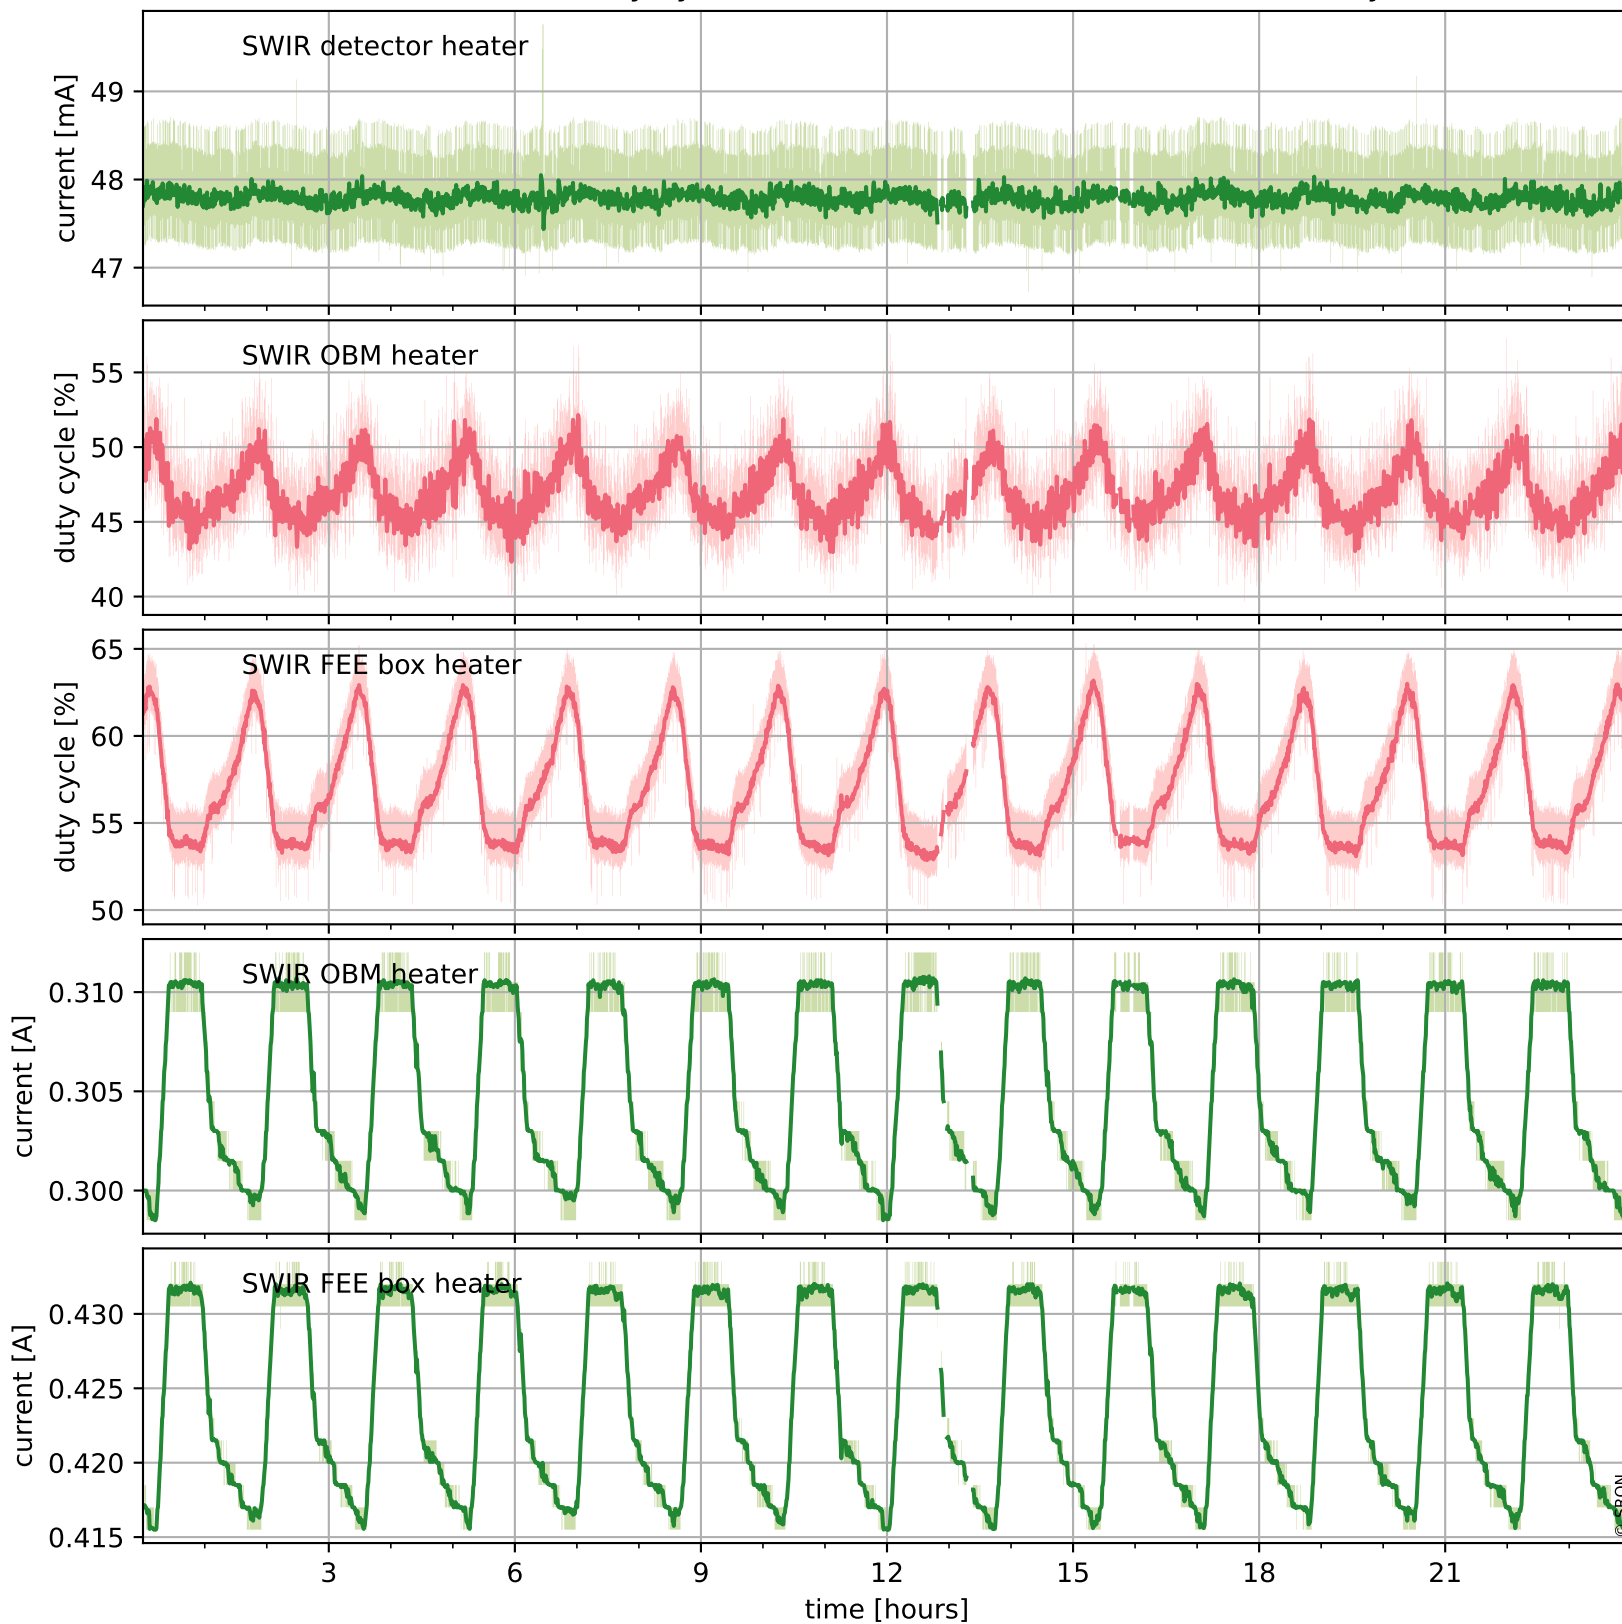

Tropomi SWIR housekeeping data

orbits : [2918, 2931]
coverage : 2018-05-07 / 2018-05-08
created : 2023-08-21T08:29:54

Temperature of sensors relevant for SWIR (one day)

Tropomi SWIR housekeeping data

orbits : [2447, 2931]
coverage : 2018-04-03 / 2018-05-08
created : 2023-08-21T08:29:54

Temperature of sensors relevant for SWIR (last month)

Tropomi SWIR housekeeping data

orbits : [2918, 2931]
coverage : 2018-05-07 / 2018-05-08
created : 2023-08-21T08:29:54

Current and duty cycle of 3 heaters relevant for SWIR (one day)

Tropomi SWIR housekeeping data

orbits : [2447, 2931]
coverage : 2018-04-03 / 2018-05-08
created : 2023-08-21T08:29:55

Current and duty cycle of 3 heaters relevant for SWIR (last month)

Tropomi SWIR housekeeping data

orbits : [2918, 2931]
coverage : 2018-05-07 / 2018-05-08
created : 2023-08-21T08:29:55

Temperature of sensors at the SWIR front-end electronics (one day)

Tropomi SWIR housekeeping data

orbits : [2447, 2931]
coverage : 2018-04-03 / 2018-05-08
created : 2023-08-21T08:29:56