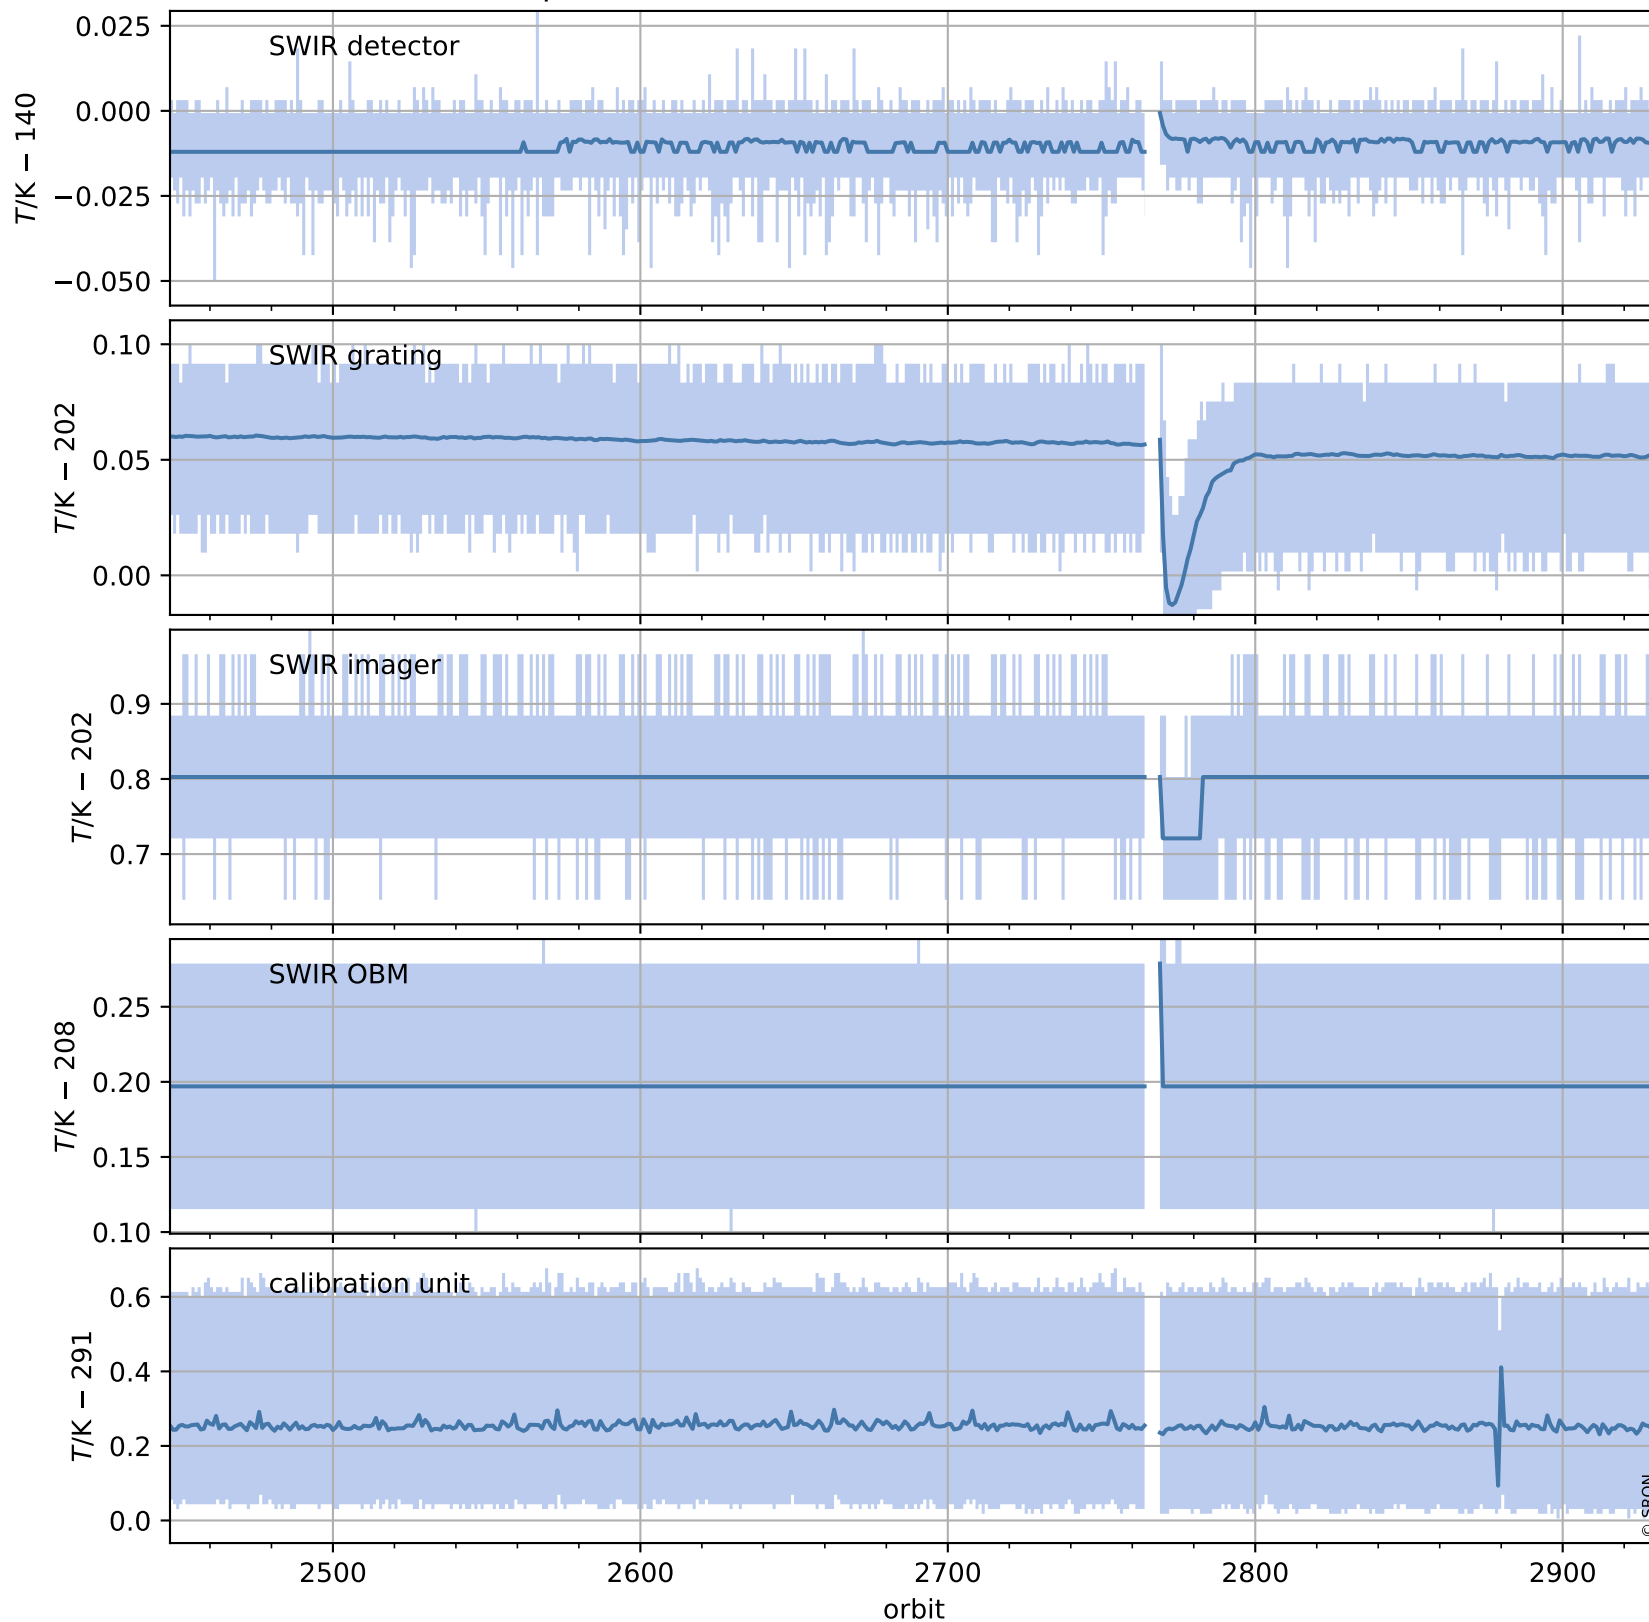

Tropomi SWIR housekeeping data

orbits : [2918, 2931]
coverage : 2018-05-07 / 2018-05-08
created : 2023-08-21T08:29:54

Temperature of sensors relevant for SWIR (one day)

Tropomi SWIR housekeeping data

orbits : [2447, 2931]
coverage : 2018-04-03 / 2018-05-08
created : 2023-08-21T08:29:54

Temperature of sensors relevant for SWIR (last month)

Tropomi SWIR housekeeping data

orbits : [2918, 2931]
coverage : 2018-05-07 / 2018-05-08
created : 2023-08-21T08:29:54

Current and duty cycle of 3 heaters relevant for SWIR (one day)

Tropomi SWIR housekeeping data

orbits : [2447, 2931]
coverage : 2018-04-03 / 2018-05-08
created : 2023-08-21T08:29:55

Current and duty cycle of 3 heaters relevant for SWIR (last month)

Tropomi SWIR housekeeping data

orbits : [2918, 2931]
coverage : 2018-05-07 / 2018-05-08
created : 2023-08-21T08:29:55

Temperature of sensors at the SWIR front-end electronics (one day)

Tropomi SWIR housekeeping data

orbits : [2447, 2931]
coverage : 2018-04-03 / 2018-05-08
created : 2023-08-21T08:29:56