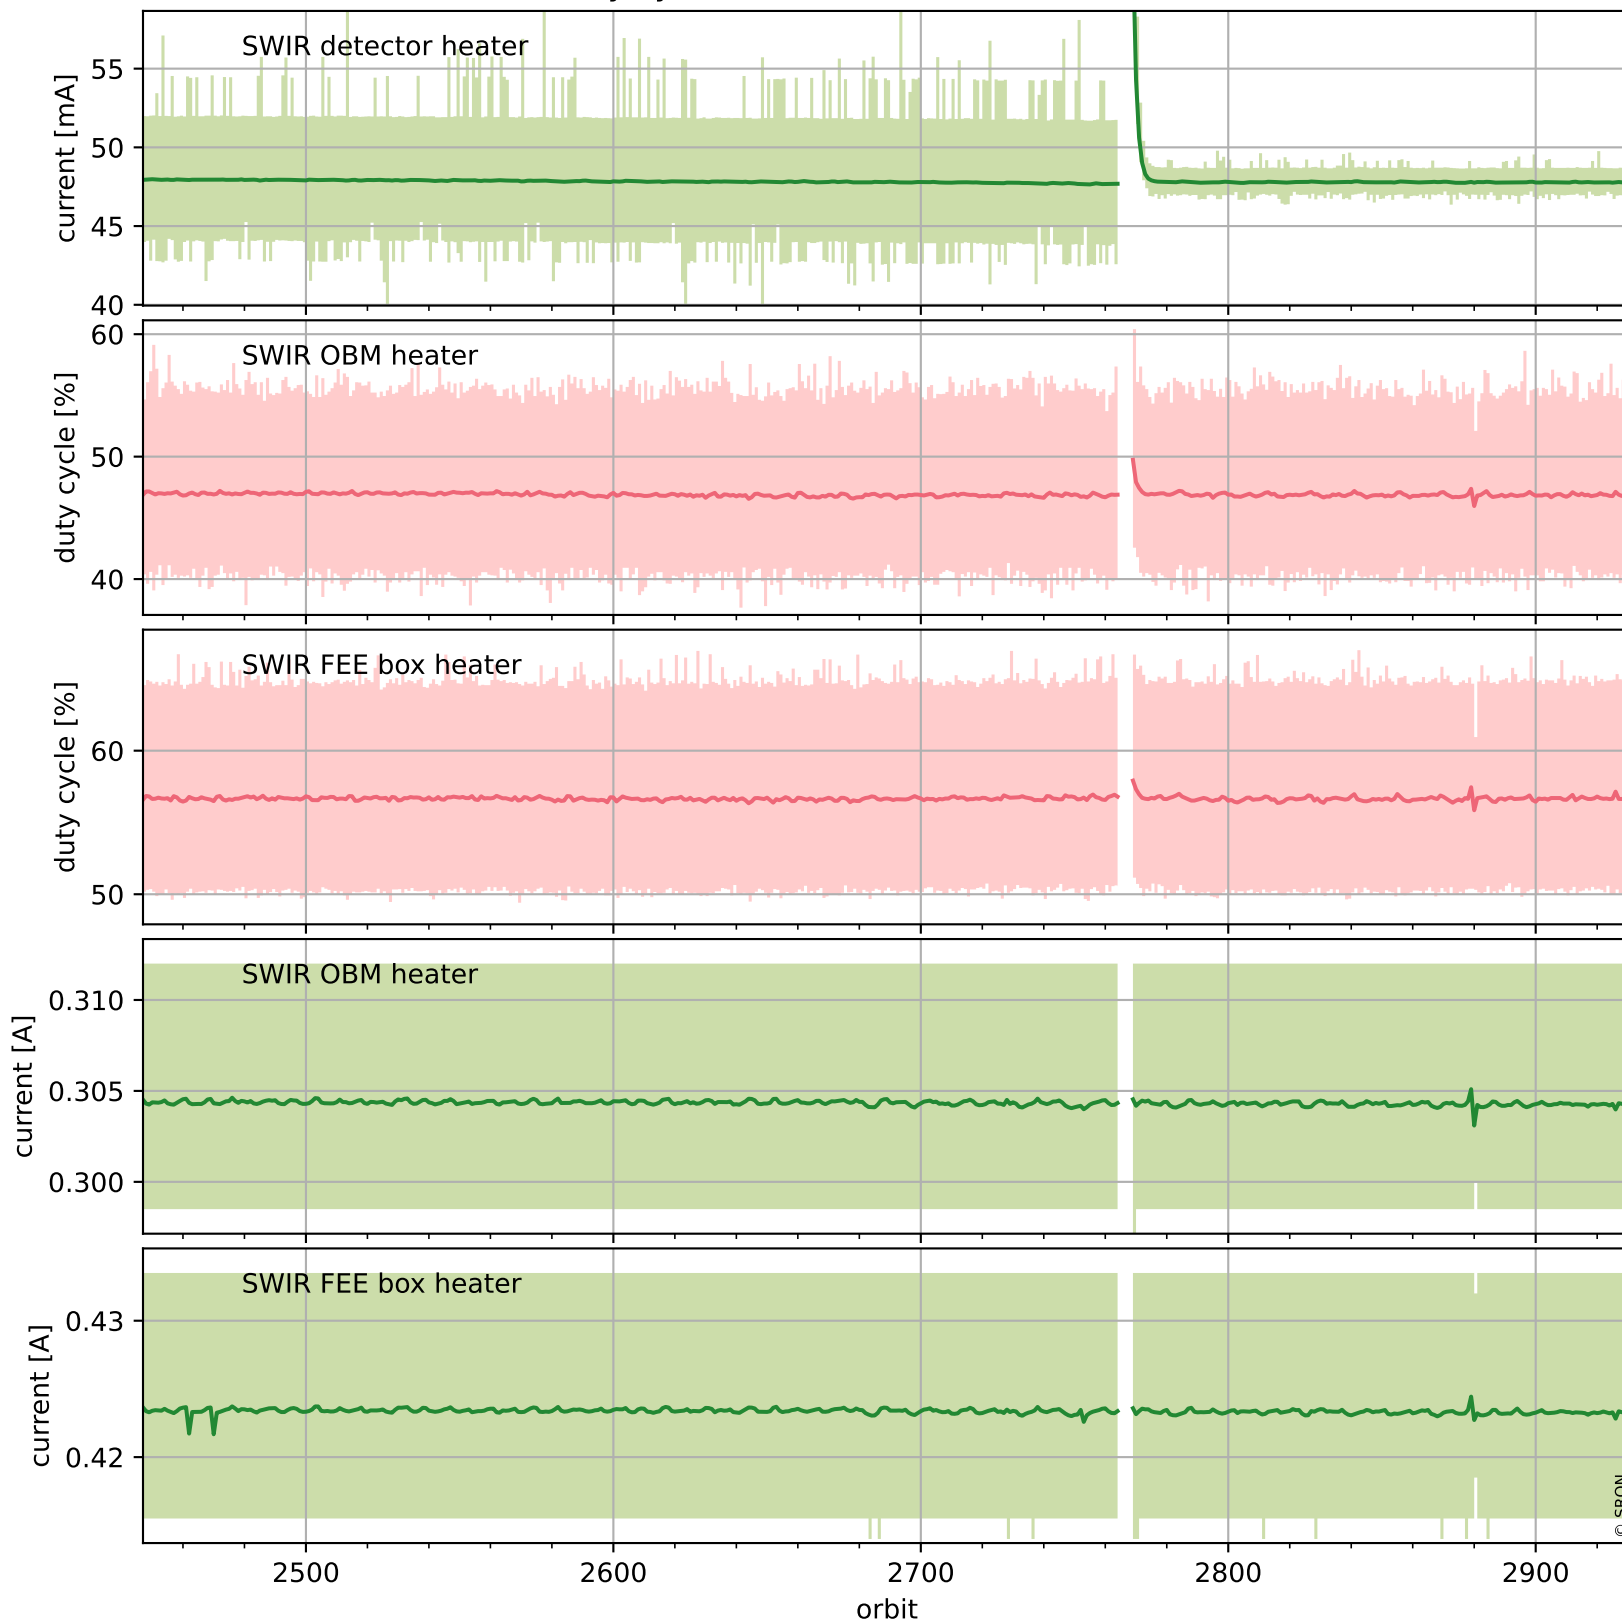

Tropomi SWIR housekeeping data

orbits : [2918, 2931]
coverage : 2018-05-07 / 2018-05-08
created : 2023-08-21T08:29:54

Temperature of sensors relevant for SWIR (one day)

Tropomi SWIR housekeeping data

orbits : [2447, 2931]
coverage : 2018-04-03 / 2018-05-08
created : 2023-08-21T08:29:54

Temperature of sensors relevant for SWIR (last month)

Tropomi SWIR housekeeping data

orbits : [2918, 2931]
coverage : 2018-05-07 / 2018-05-08
created : 2023-08-21T08:29:54

Current and duty cycle of 3 heaters relevant for SWIR (one day)

Tropomi SWIR housekeeping data

orbits : [2447, 2931]
coverage : 2018-04-03 / 2018-05-08
created : 2023-08-21T08:29:55

Current and duty cycle of 3 heaters relevant for SWIR (last month)

Tropomi SWIR housekeeping data

orbits : [2918, 2931]
coverage : 2018-05-07 / 2018-05-08
created : 2023-08-21T08:29:55

Temperature of sensors at the SWIR front-end electronics (one day)

Tropomi SWIR housekeeping data

orbits : [2447, 2931]
coverage : 2018-04-03 / 2018-05-08
created : 2023-08-21T08:29:56