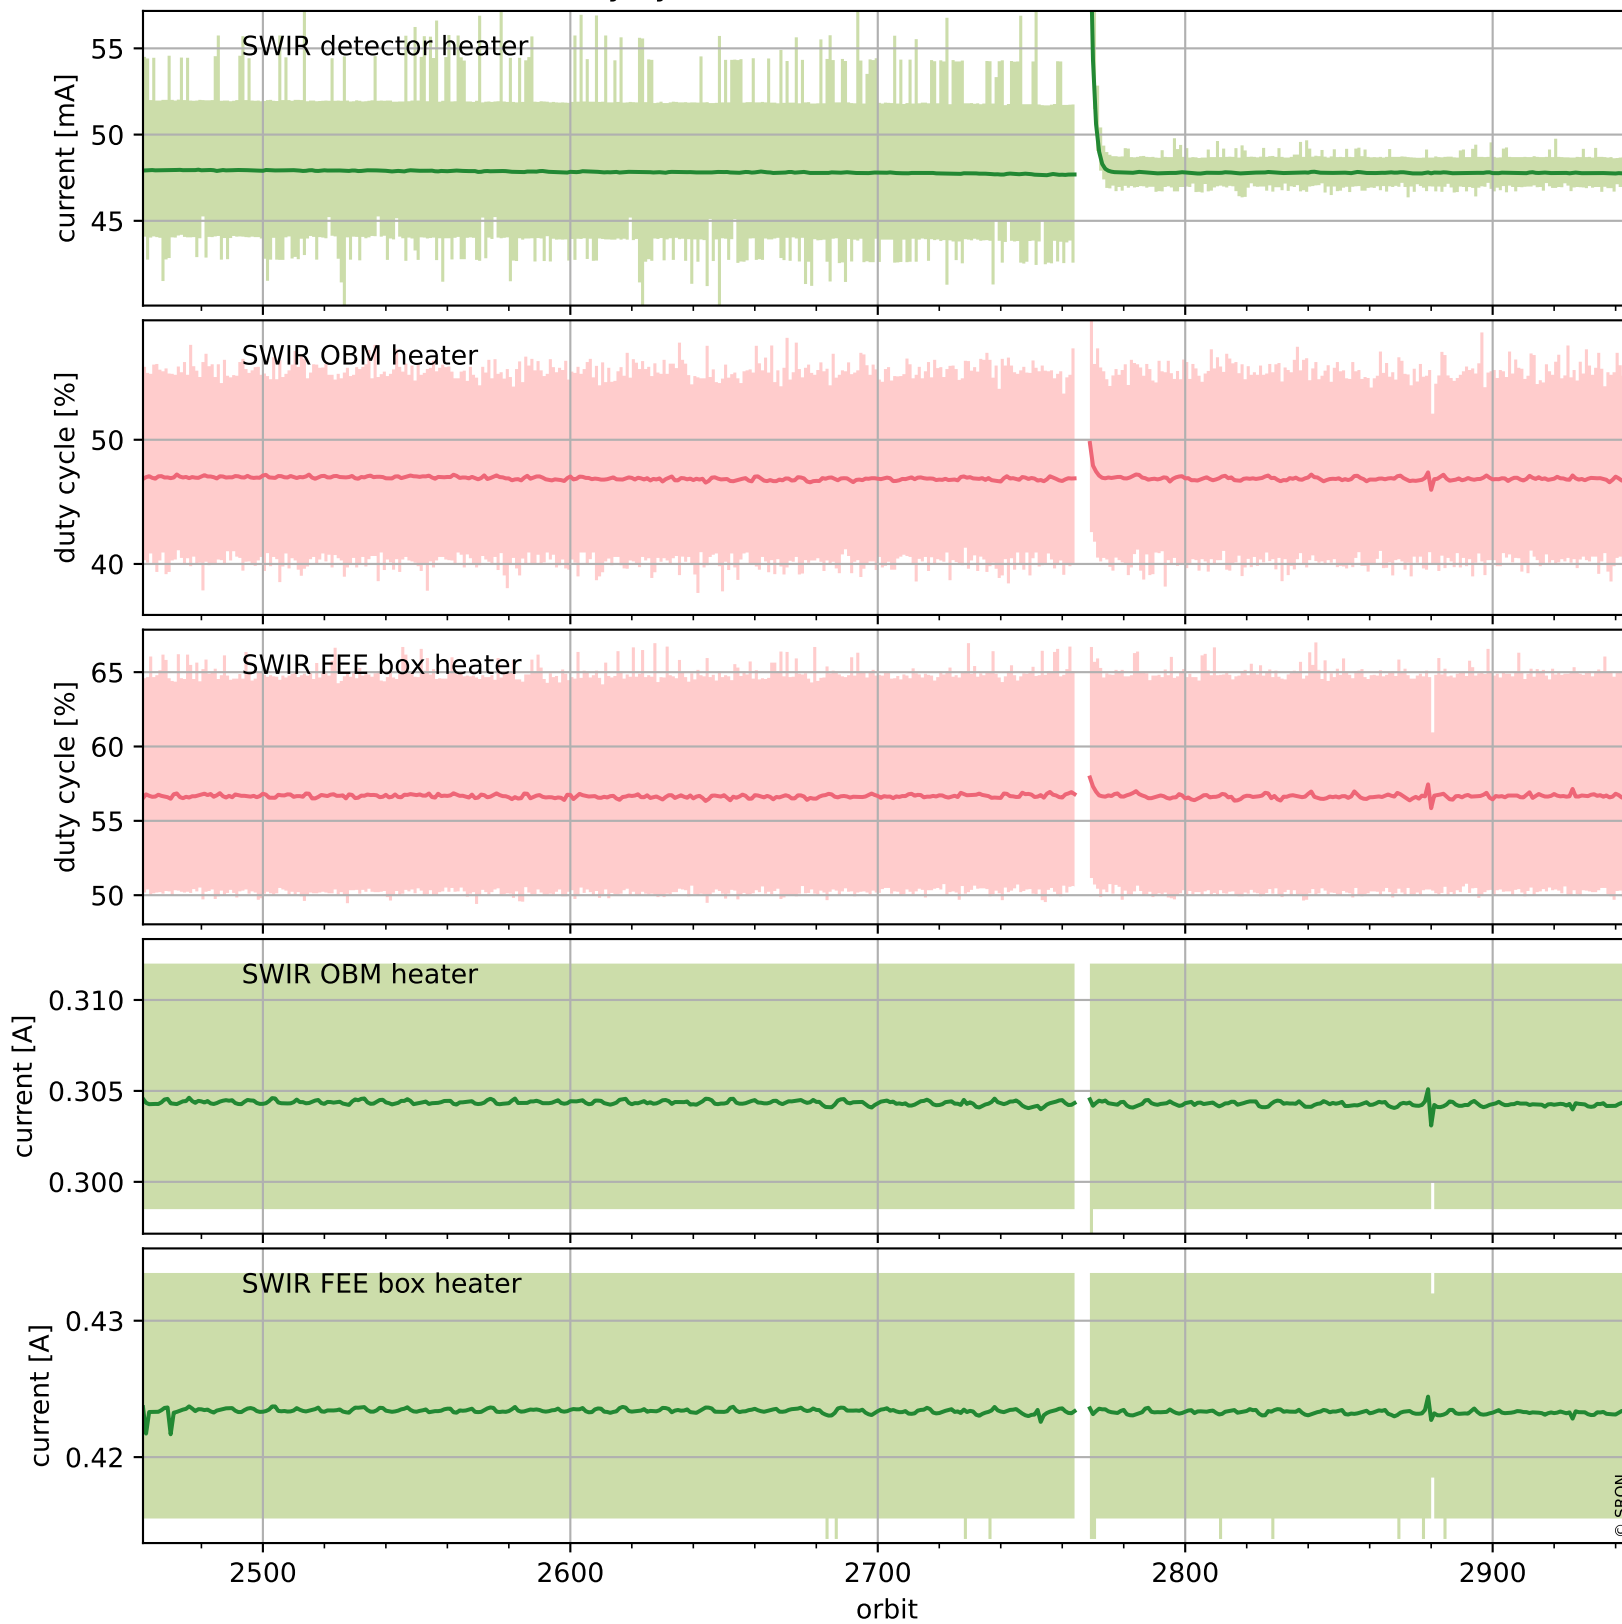

Tropomi SWIR housekeeping data

orbits : [2932, 2945]
coverage : 2018-05-08 / 2018-05-09
created : 2023-08-21T08:29:56

Temperature of sensors relevant for SWIR (one day)

Tropomi SWIR housekeeping data

orbits : [2461, 2945]
coverage : 2018-04-04 / 2018-05-09
created : 2023-08-21T08:29:56

Temperature of sensors relevant for SWIR (last month)

Tropomi SWIR housekeeping data

orbits : [2932, 2945]
coverage : 2018-05-08 / 2018-05-09
created : 2023-08-21T08:29:57

Current and duty cycle of 3 heaters relevant for SWIR (one day)

Tropomi SWIR housekeeping data

orbits : [2461, 2945]
coverage : 2018-04-04 / 2018-05-09
created : 2023-08-21T08:29:57

Current and duty cycle of 3 heaters relevant for SWIR (last month)

Tropomi SWIR housekeeping data

orbits : [2932, 2945]
coverage : 2018-05-08 / 2018-05-09
created : 2023-08-21T08:29:57

Temperature of sensors at the SWIR front-end electronics (one day)

Tropomi SWIR housekeeping data

orbits : [2461, 2945]
coverage : 2018-04-04 / 2018-05-09
created : 2023-08-21T08:29:58