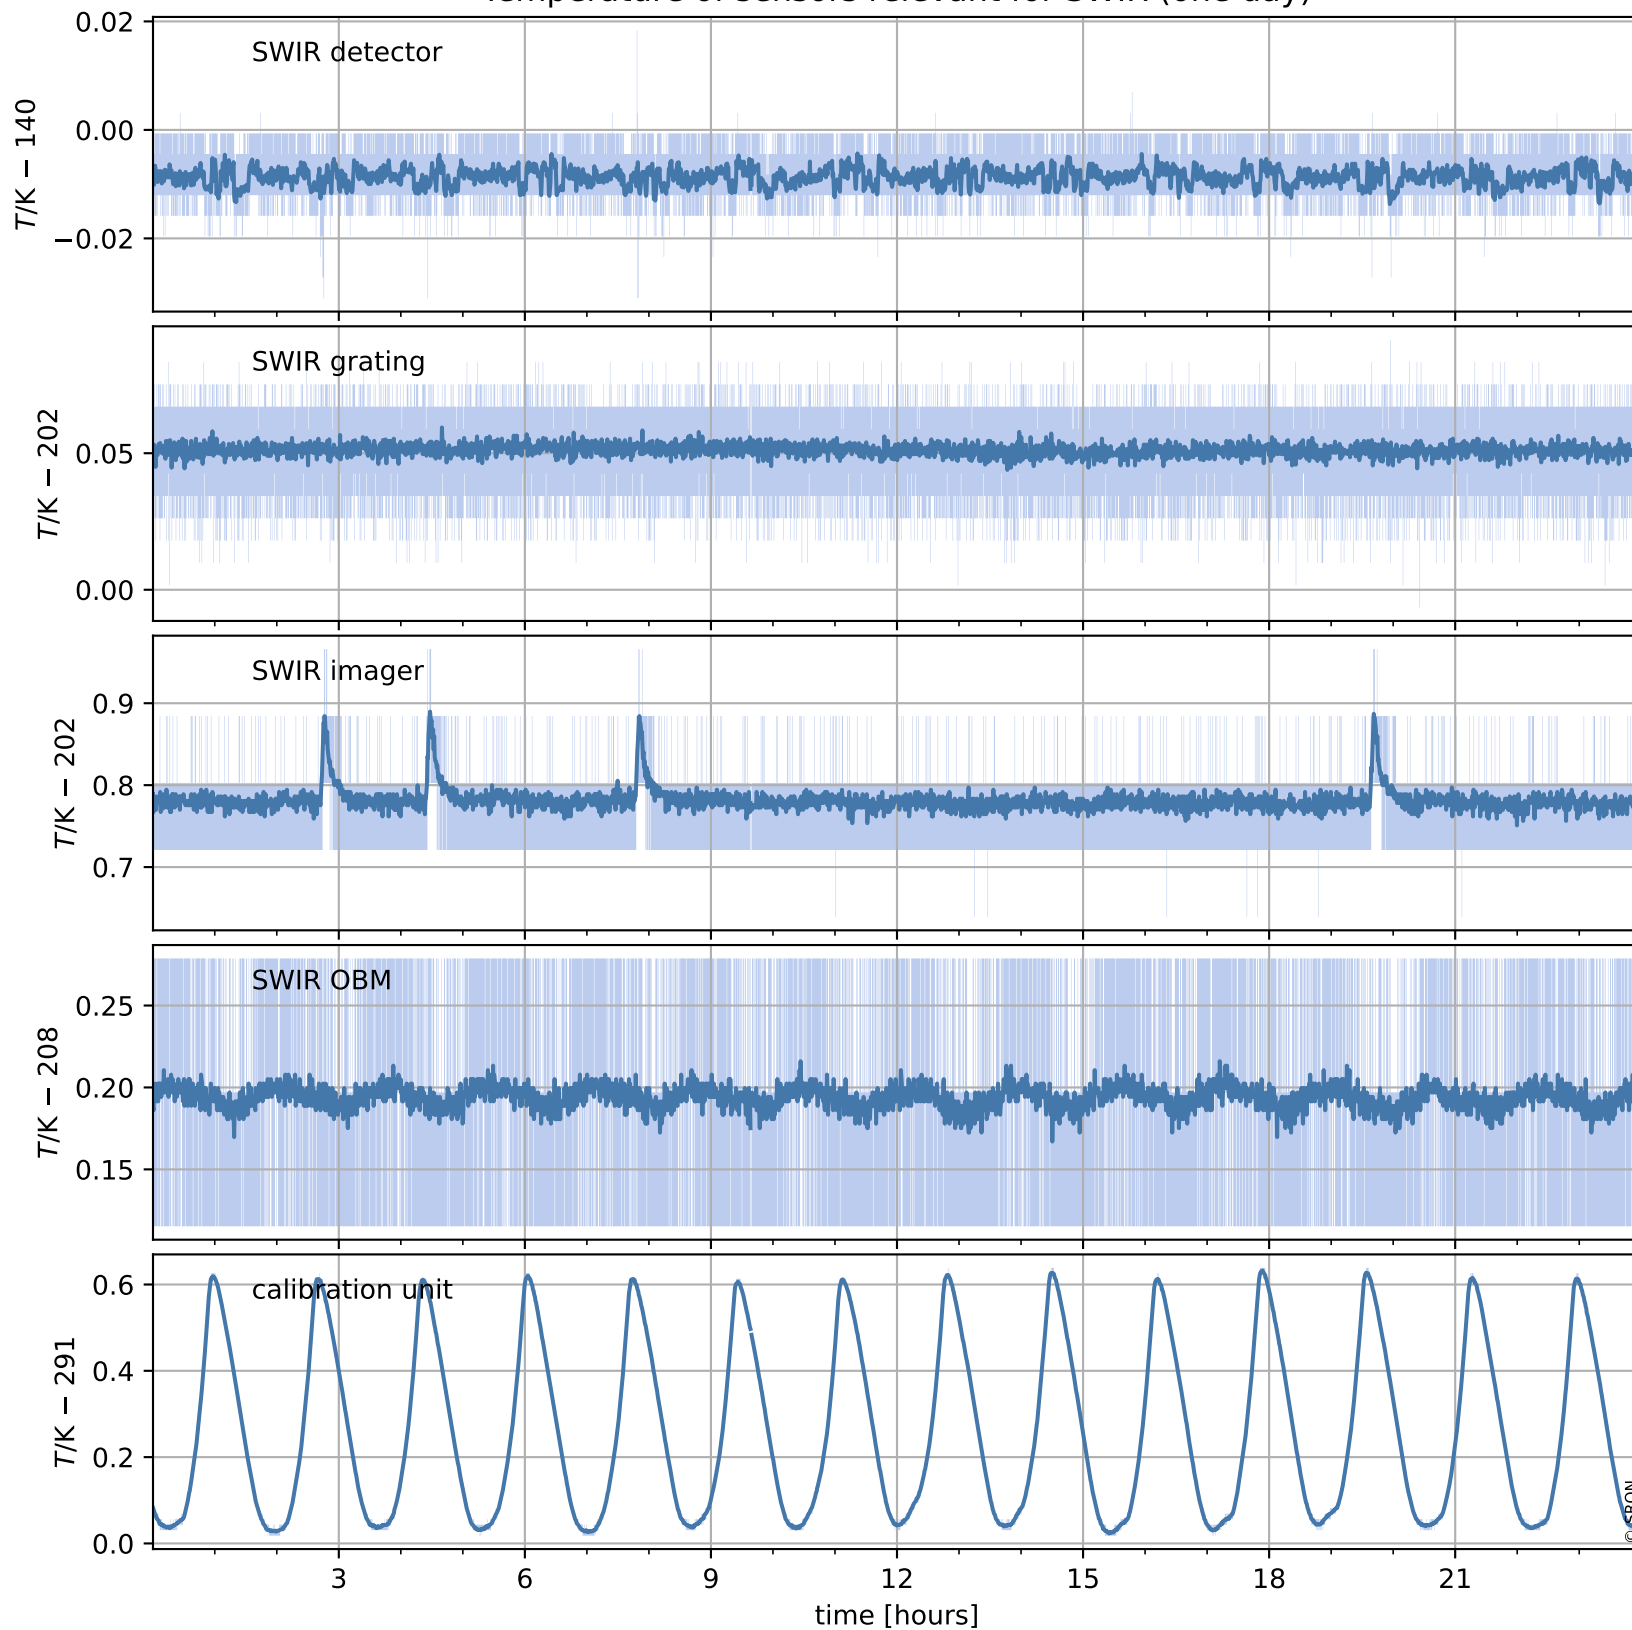

Tropomi SWIR housekeeping data

orbits : [2932, 2945]
coverage : 2018-05-08 / 2018-05-09
created : 2023-08-21T08:29:56

Temperature of sensors relevant for SWIR (one day)

Tropomi SWIR housekeeping data

orbits : [2461, 2945]
coverage : 2018-04-04 / 2018-05-09
created : 2023-08-21T08:29:56

Temperature of sensors relevant for SWIR (last month)

Tropomi SWIR housekeeping data

orbits : [2932, 2945]
coverage : 2018-05-08 / 2018-05-09
created : 2023-08-21T08:29:57

Current and duty cycle of 3 heaters relevant for SWIR (one day)

Tropomi SWIR housekeeping data

orbits : [2461, 2945]
coverage : 2018-04-04 / 2018-05-09
created : 2023-08-21T08:29:57

Current and duty cycle of 3 heaters relevant for SWIR (last month)

Tropomi SWIR housekeeping data