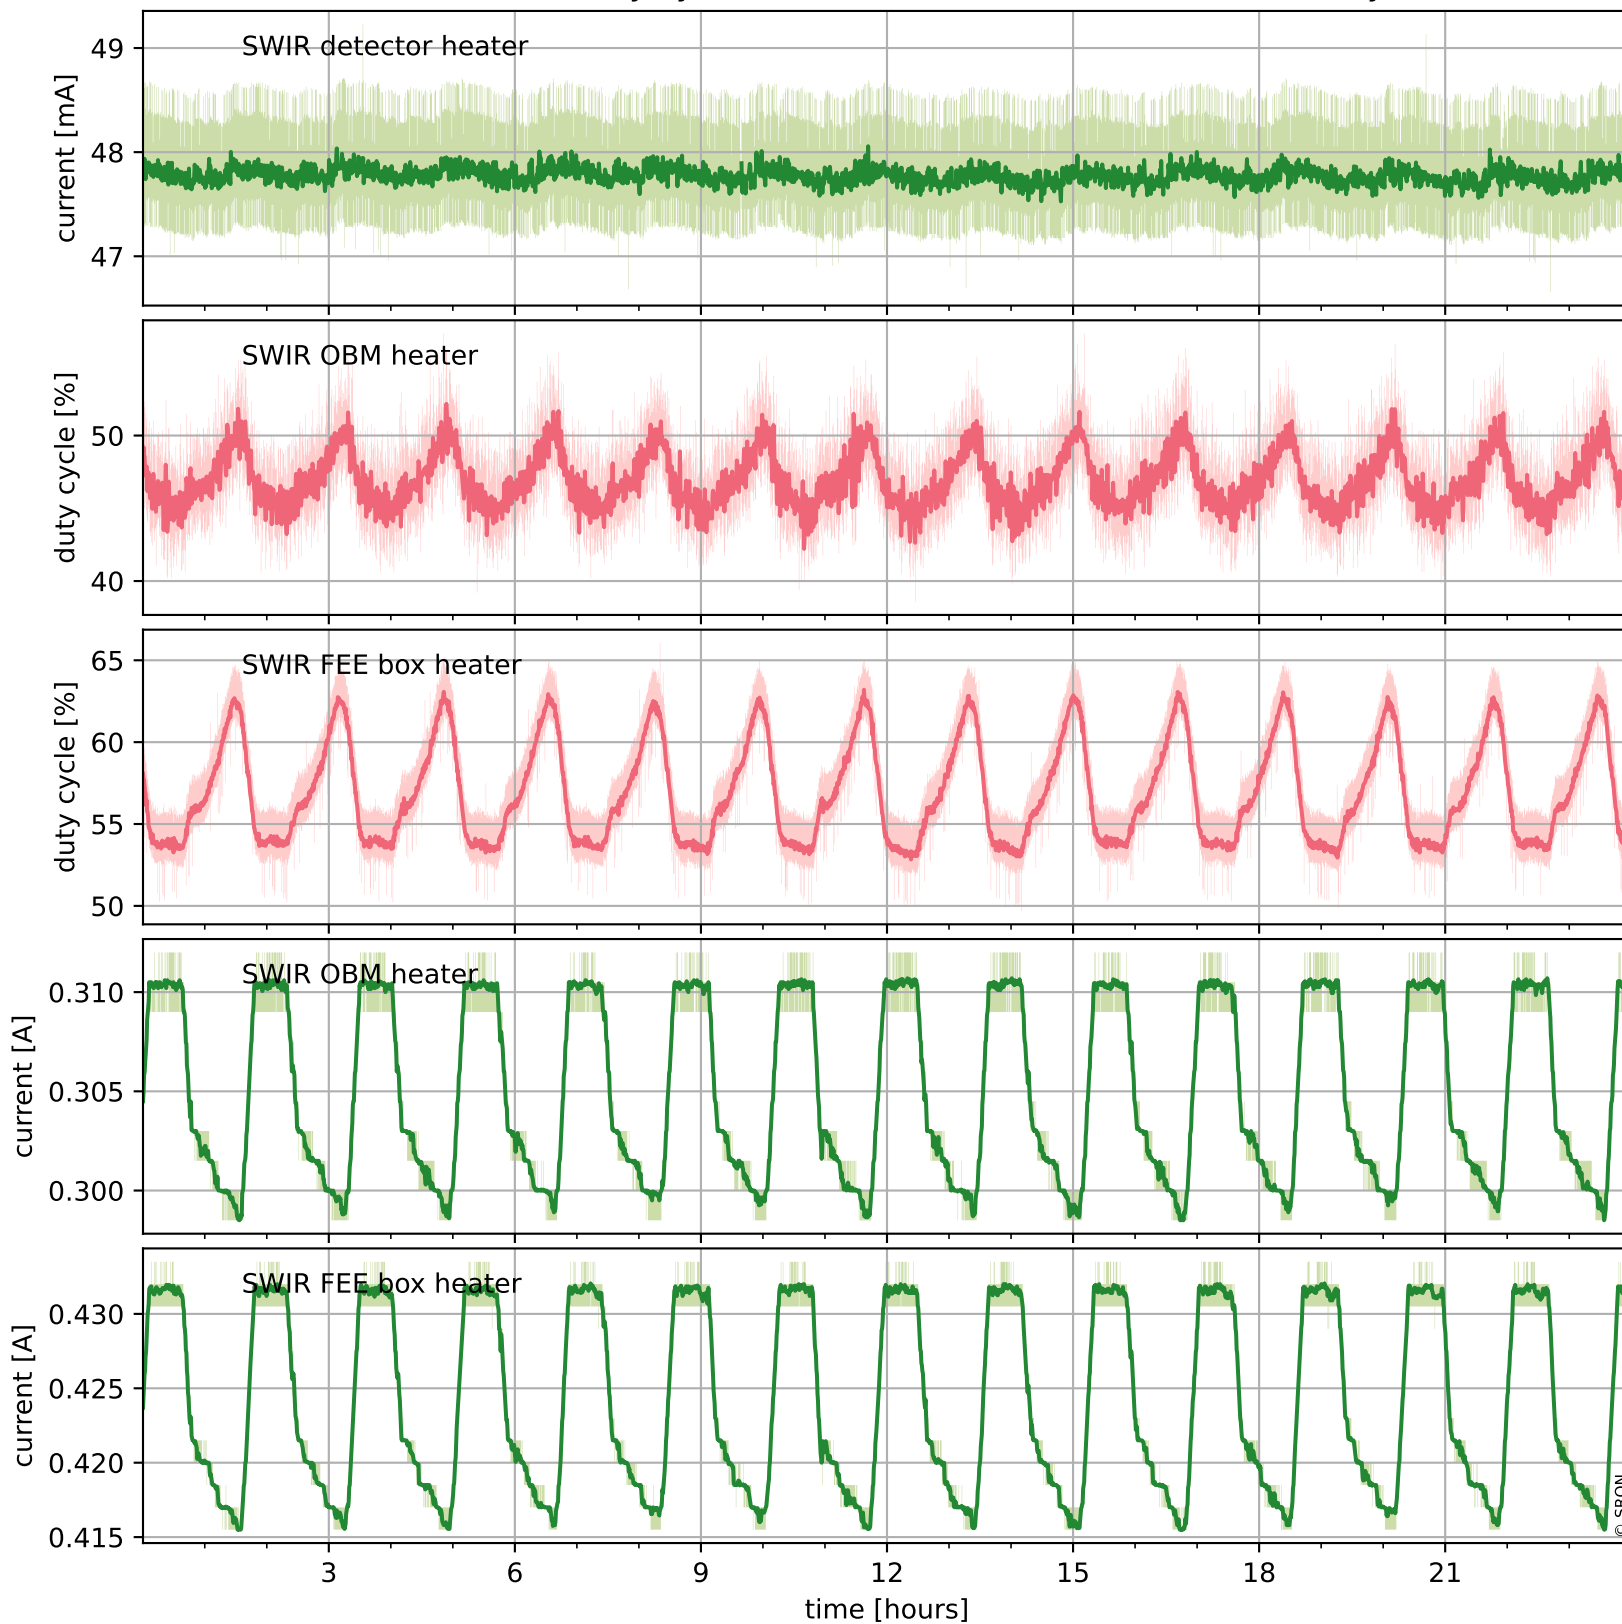

Tropomi SWIR housekeeping data

orbits : [2932, 2945]
coverage : 2018-05-08 / 2018-05-09
created : 2023-08-21T08:29:56

Temperature of sensors relevant for SWIR (one day)

Tropomi SWIR housekeeping data

orbits : [2461, 2945]
coverage : 2018-04-04 / 2018-05-09
created : 2023-08-21T08:29:56

Temperature of sensors relevant for SWIR (last month)

Tropomi SWIR housekeeping data

orbits : [2932, 2945]
coverage : 2018-05-08 / 2018-05-09
created : 2023-08-21T08:29:57

Current and duty cycle of 3 heaters relevant for SWIR (one day)

Tropomi SWIR housekeeping data

orbits : [2461, 2945]
coverage : 2018-04-04 / 2018-05-09
created : 2023-08-21T08:29:57

Current and duty cycle of 3 heaters relevant for SWIR (last month)

Tropomi SWIR housekeeping data