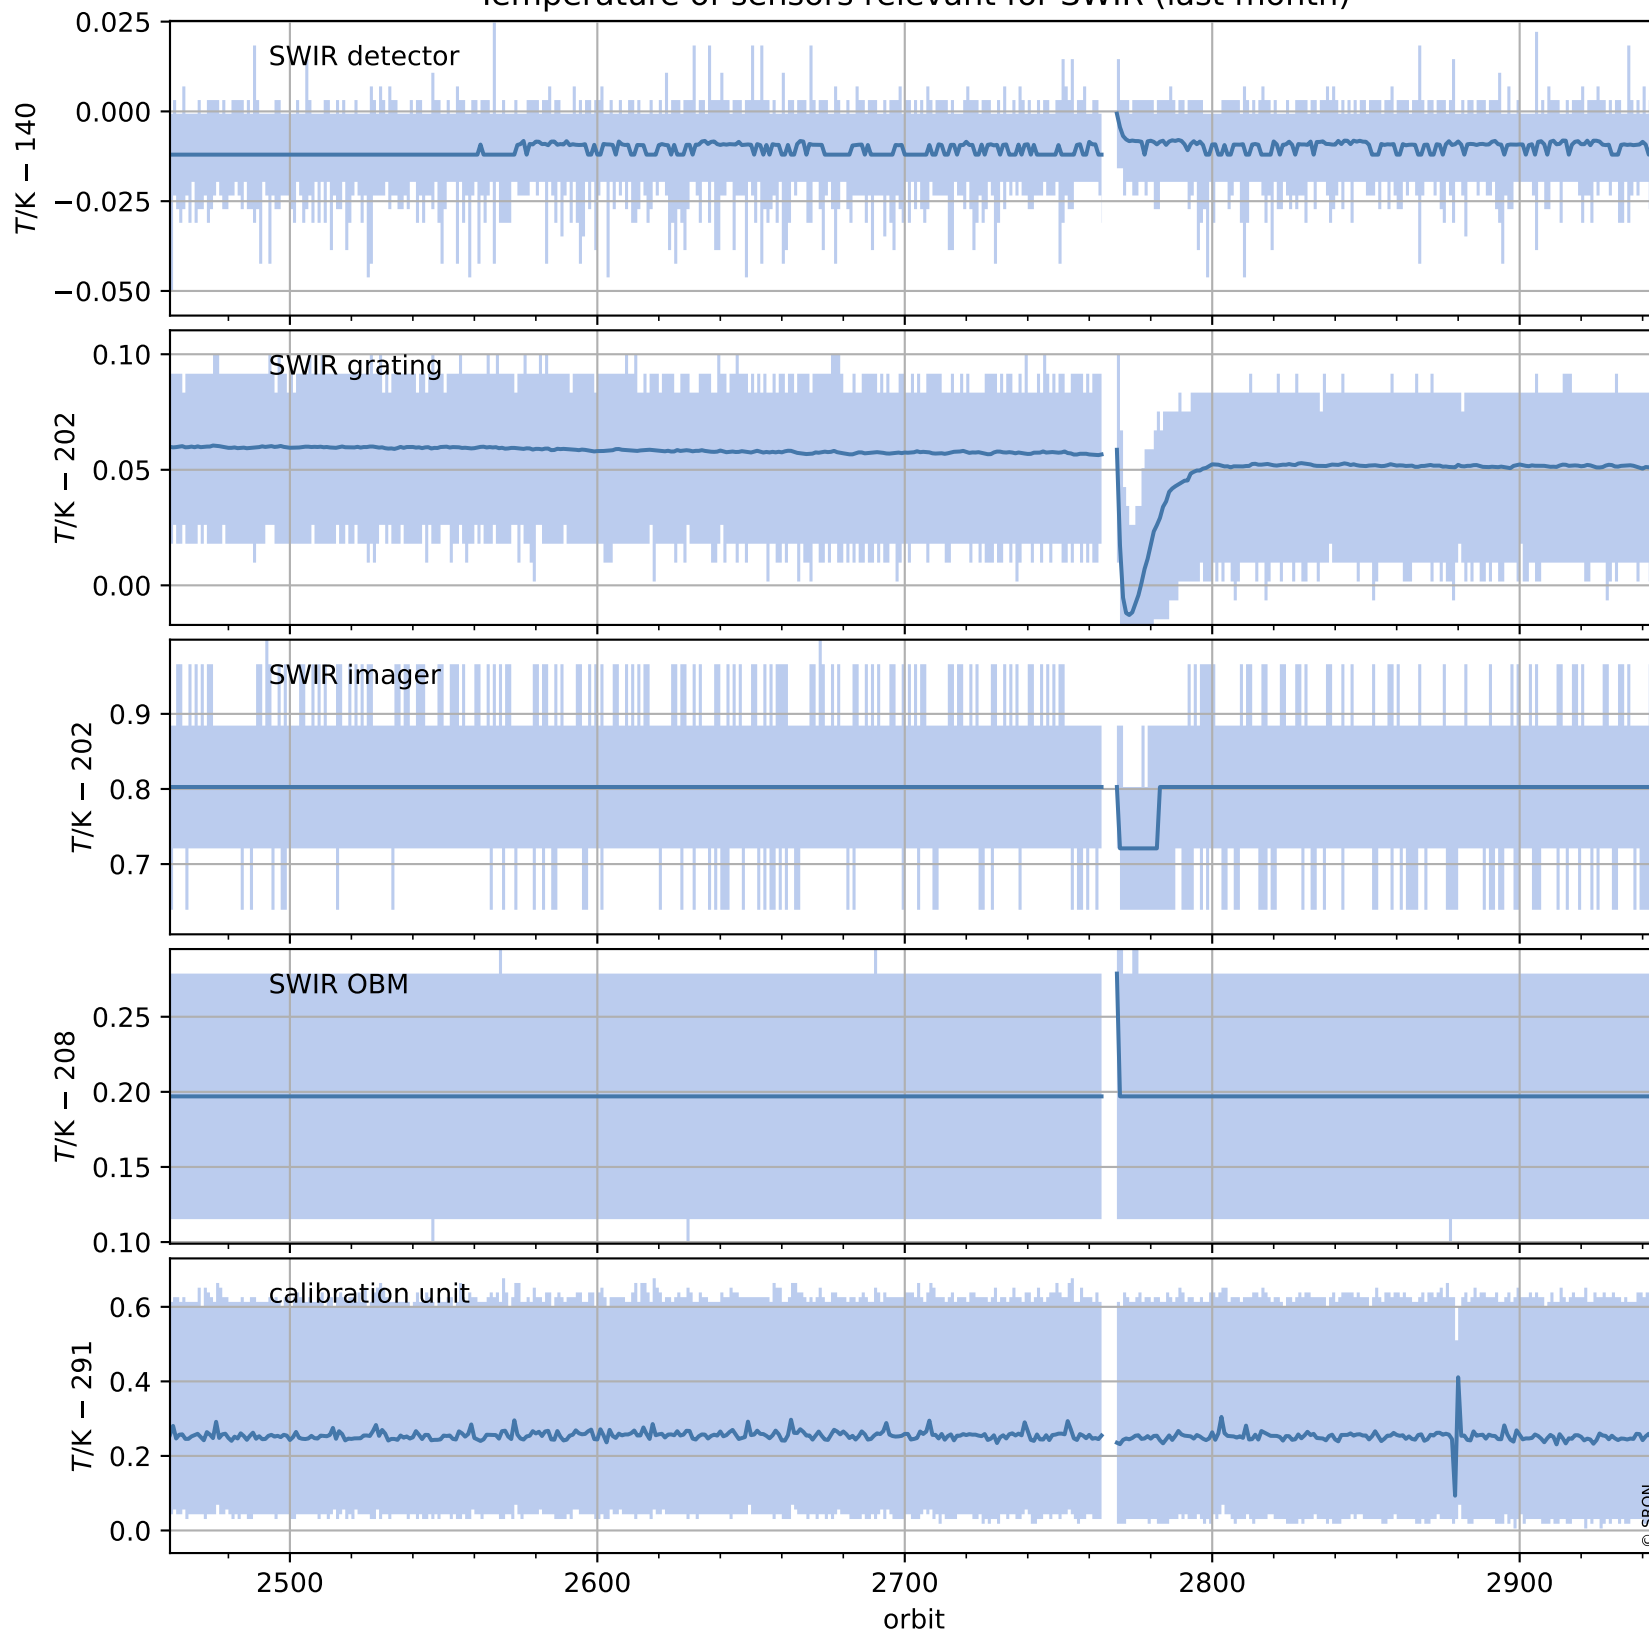

Tropomi SWIR housekeeping data

orbits : [2932, 2945]
coverage : 2018-05-08 / 2018-05-09
created : 2023-08-21T08:29:56

Temperature of sensors relevant for SWIR (one day)

Tropomi SWIR housekeeping data

orbits : [2461, 2945]
coverage : 2018-04-04 / 2018-05-09
created : 2023-08-21T08:29:56

Temperature of sensors relevant for SWIR (last month)

Tropomi SWIR housekeeping data

orbits : [2932, 2945]
coverage : 2018-05-08 / 2018-05-09
created : 2023-08-21T08:29:57

Current and duty cycle of 3 heaters relevant for SWIR (one day)

Tropomi SWIR housekeeping data

orbits : [2461, 2945]
coverage : 2018-04-04 / 2018-05-09
created : 2023-08-21T08:29:57

Current and duty cycle of 3 heaters relevant for SWIR (last month)

Tropomi SWIR housekeeping data

orbits : [2932, 2945]
coverage : 2018-05-08 / 2018-05-09
created : 2023-08-21T08:29:57

Temperature of sensors at the SWIR front-end electronics (one day)

Tropomi SWIR housekeeping data

orbits : [2461, 2945]
coverage : 2018-04-04 / 2018-05-09
created : 2023-08-21T08:29:58