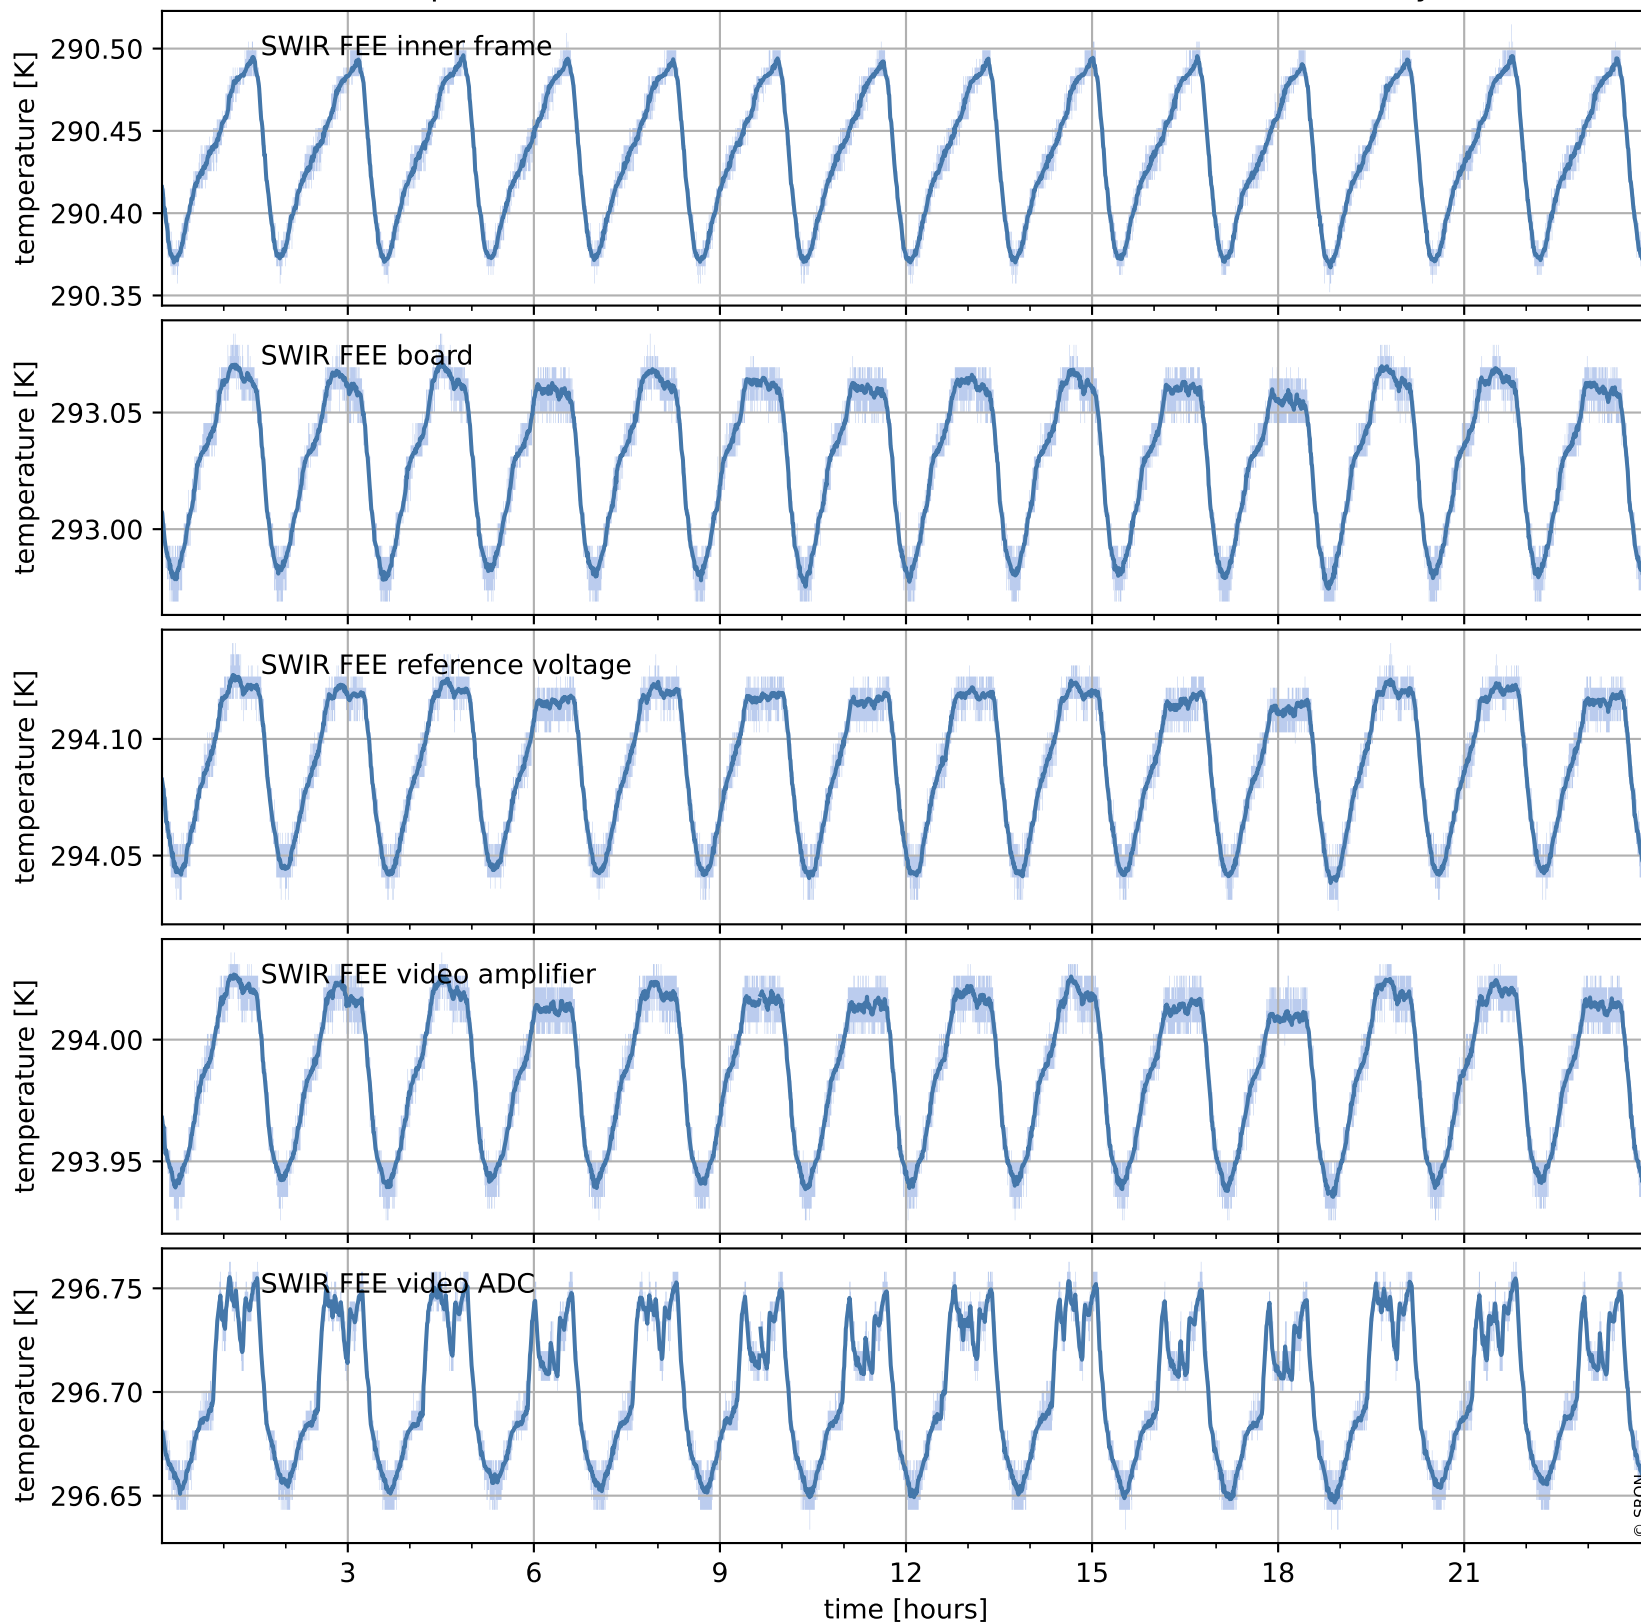

Tropomi SWIR housekeeping data

orbits : [2932, 2945]
coverage : 2018-05-08 / 2018-05-09
created : 2023-08-21T08:29:56

Temperature of sensors relevant for SWIR (one day)

Tropomi SWIR housekeeping data

orbits : [2461, 2945]
coverage : 2018-04-04 / 2018-05-09
created : 2023-08-21T08:29:56

Temperature of sensors relevant for SWIR (last month)

Tropomi SWIR housekeeping data

orbits : [2932, 2945]
coverage : 2018-05-08 / 2018-05-09
created : 2023-08-21T08:29:57

Current and duty cycle of 3 heaters relevant for SWIR (one day)

Tropomi SWIR housekeeping data

orbits : [2461, 2945]
coverage : 2018-04-04 / 2018-05-09
created : 2023-08-21T08:29:57

Current and duty cycle of 3 heaters relevant for SWIR (last month)

Tropomi SWIR housekeeping data

orbits : [2932, 2945]
coverage : 2018-05-08 / 2018-05-09
created : 2023-08-21T08:29:57

Temperature of sensors at the SWIR front-end electronics (one day)

Tropomi SWIR housekeeping data

orbits : [2461, 2945]
coverage : 2018-04-04 / 2018-05-09
created : 2023-08-21T08:29:58