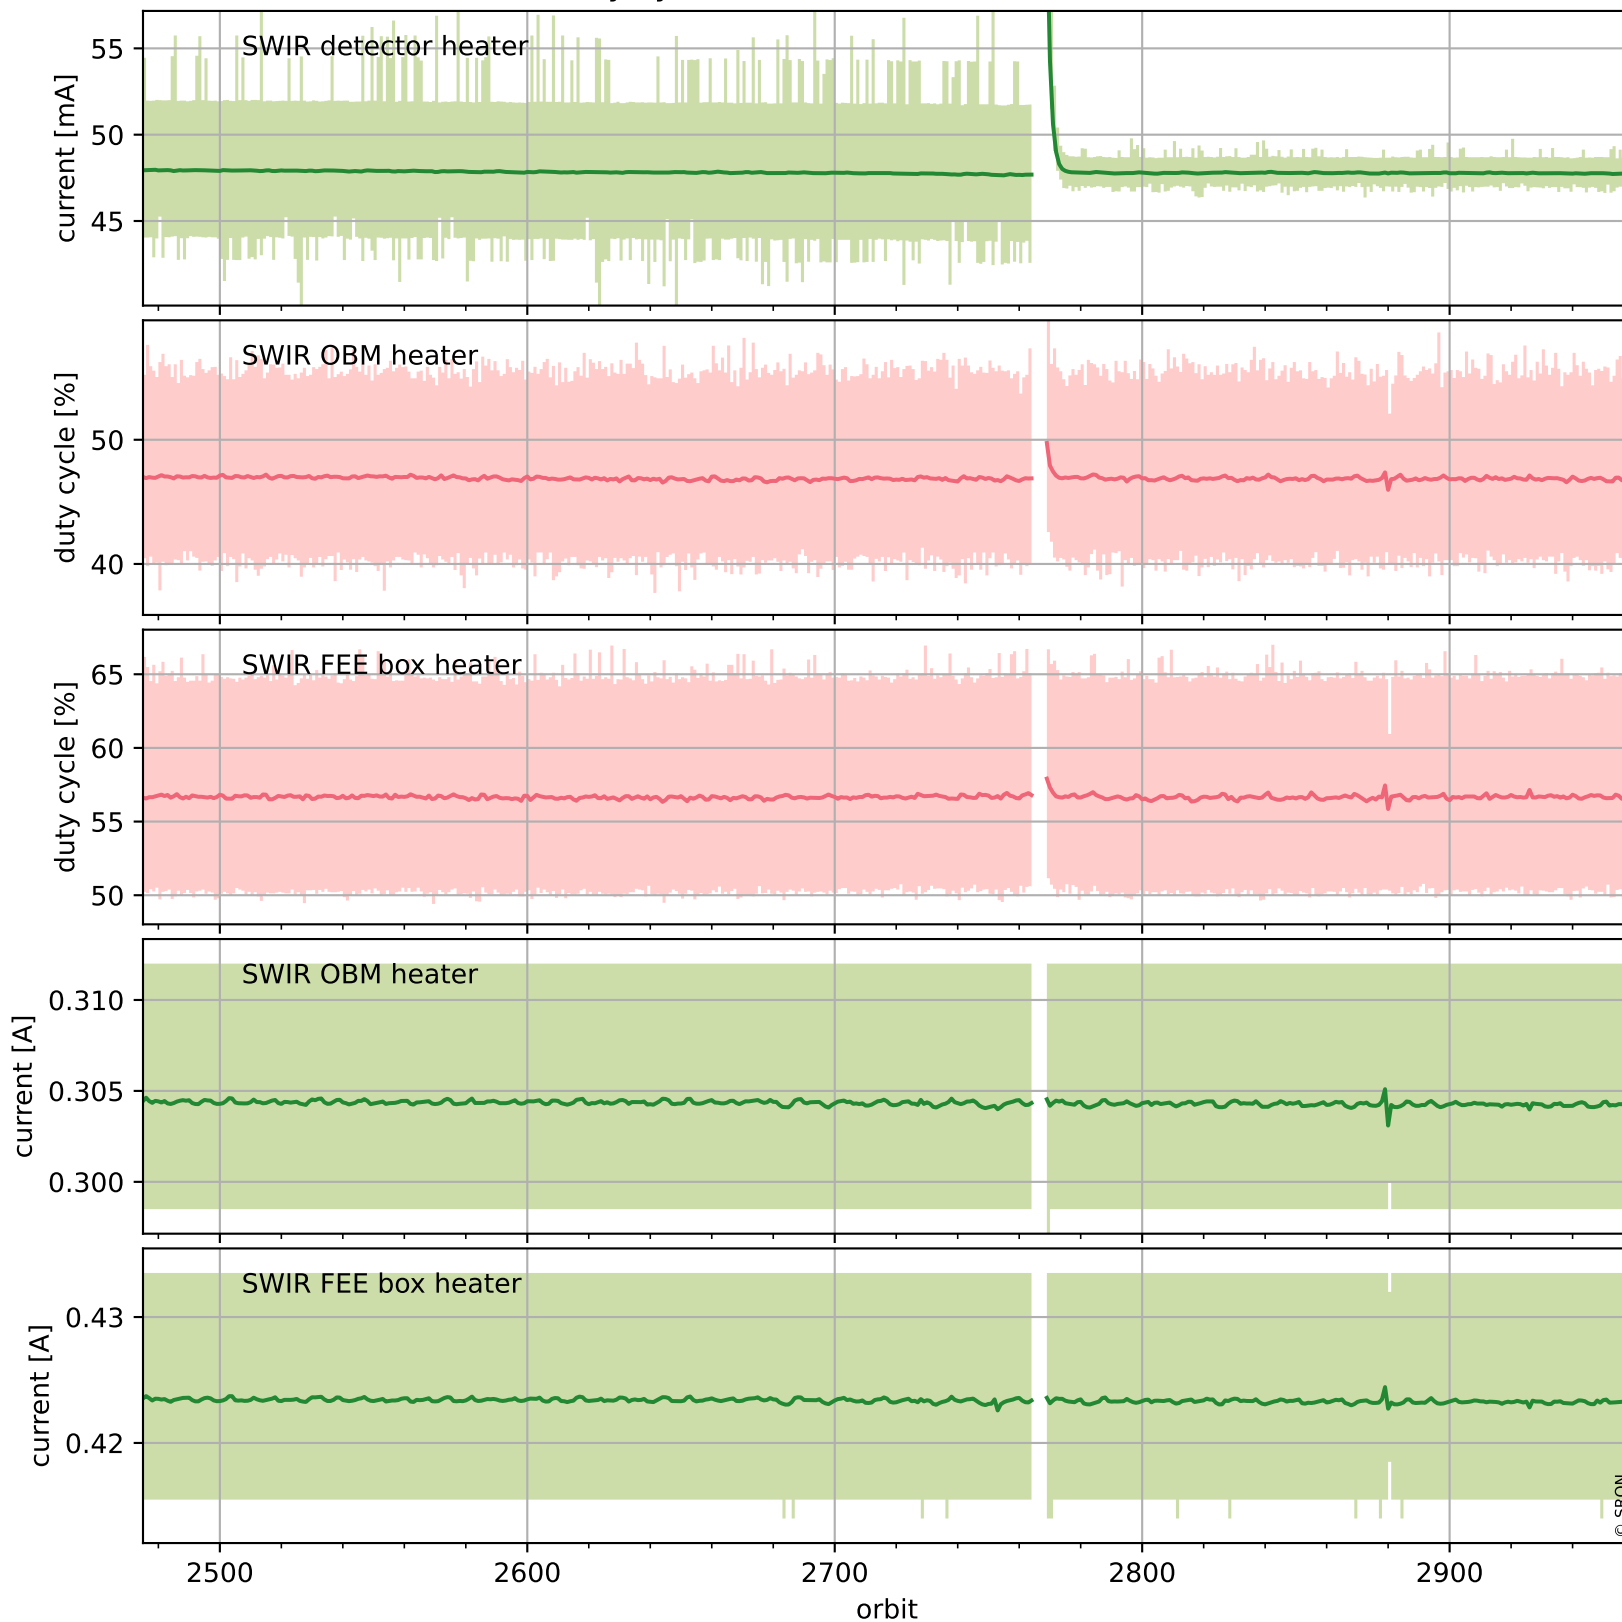

Tropomi SWIR housekeeping data

orbits : [2946, 2959]
coverage : 2018-05-09 / 2018-05-10
created : 2023-08-21T08:29:58

Temperature of sensors relevant for SWIR (one day)

Tropomi SWIR housekeeping data

orbits : [2475, 2959]
coverage : 2018-04-05 / 2018-05-10
created : 2023-08-21T08:29:59

Temperature of sensors relevant for SWIR (last month)

Tropomi SWIR housekeeping data

orbits : [2946, 2959]
coverage : 2018-05-09 / 2018-05-10
created : 2023-08-21T08:29:59

Current and duty cycle of 3 heaters relevant for SWIR (one day)

Tropomi SWIR housekeeping data

orbits : [2475, 2959]
coverage : 2018-04-05 / 2018-05-10
created : 2023-08-21T08:30:00

Current and duty cycle of 3 heaters relevant for SWIR (last month)

Tropomi SWIR housekeeping data

orbits : [2946, 2959]
coverage : 2018-05-09 / 2018-05-10
created : 2023-08-21T08:30:00

Temperature of sensors at the SWIR front-end electronics (one day)

Tropomi SWIR housekeeping data

orbits : [2475, 2959]
coverage : 2018-04-05 / 2018-05-10
created : 2023-08-21T08:30:00