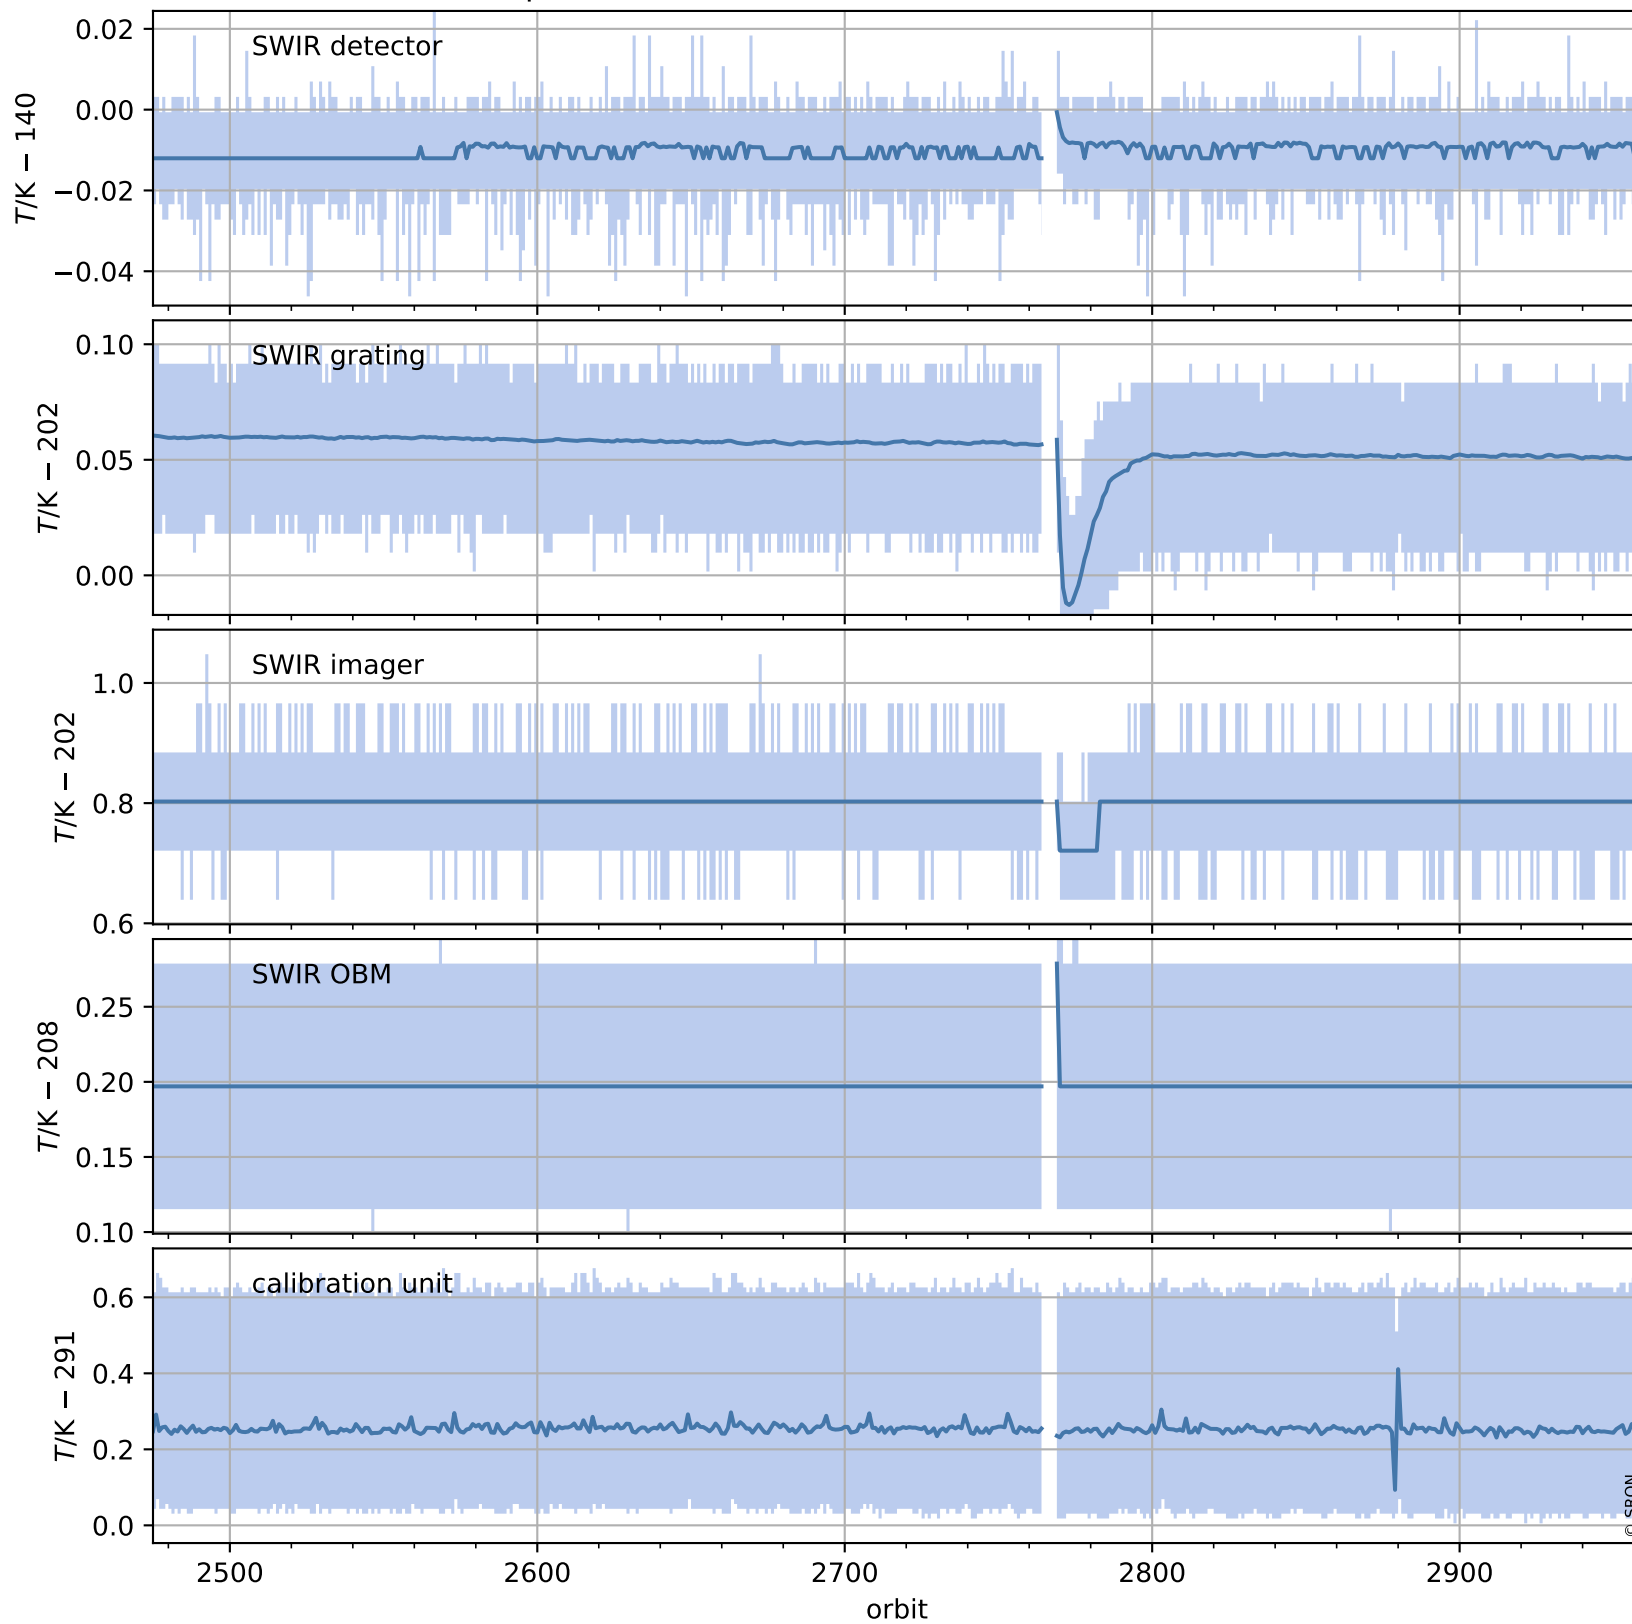

Tropomi SWIR housekeeping data

orbits : [2946, 2959]
coverage : 2018-05-09 / 2018-05-10
created : 2023-08-21T08:29:58

Temperature of sensors relevant for SWIR (one day)

Tropomi SWIR housekeeping data

orbits : [2475, 2959]
coverage : 2018-04-05 / 2018-05-10
created : 2023-08-21T08:29:59

Temperature of sensors relevant for SWIR (last month)

Tropomi SWIR housekeeping data

orbits : [2946, 2959]
coverage : 2018-05-09 / 2018-05-10
created : 2023-08-21T08:29:59

Current and duty cycle of 3 heaters relevant for SWIR (one day)

Tropomi SWIR housekeeping data

orbits : [2475, 2959]
coverage : 2018-04-05 / 2018-05-10
created : 2023-08-21T08:30:00

Current and duty cycle of 3 heaters relevant for SWIR (last month)

Tropomi SWIR housekeeping data

orbits : [2946, 2959]
coverage : 2018-05-09 / 2018-05-10
created : 2023-08-21T08:30:00

Temperature of sensors at the SWIR front-end electronics (one day)

Tropomi SWIR housekeeping data

orbits : [2475, 2959]
coverage : 2018-04-05 / 2018-05-10
created : 2023-08-21T08:30:00