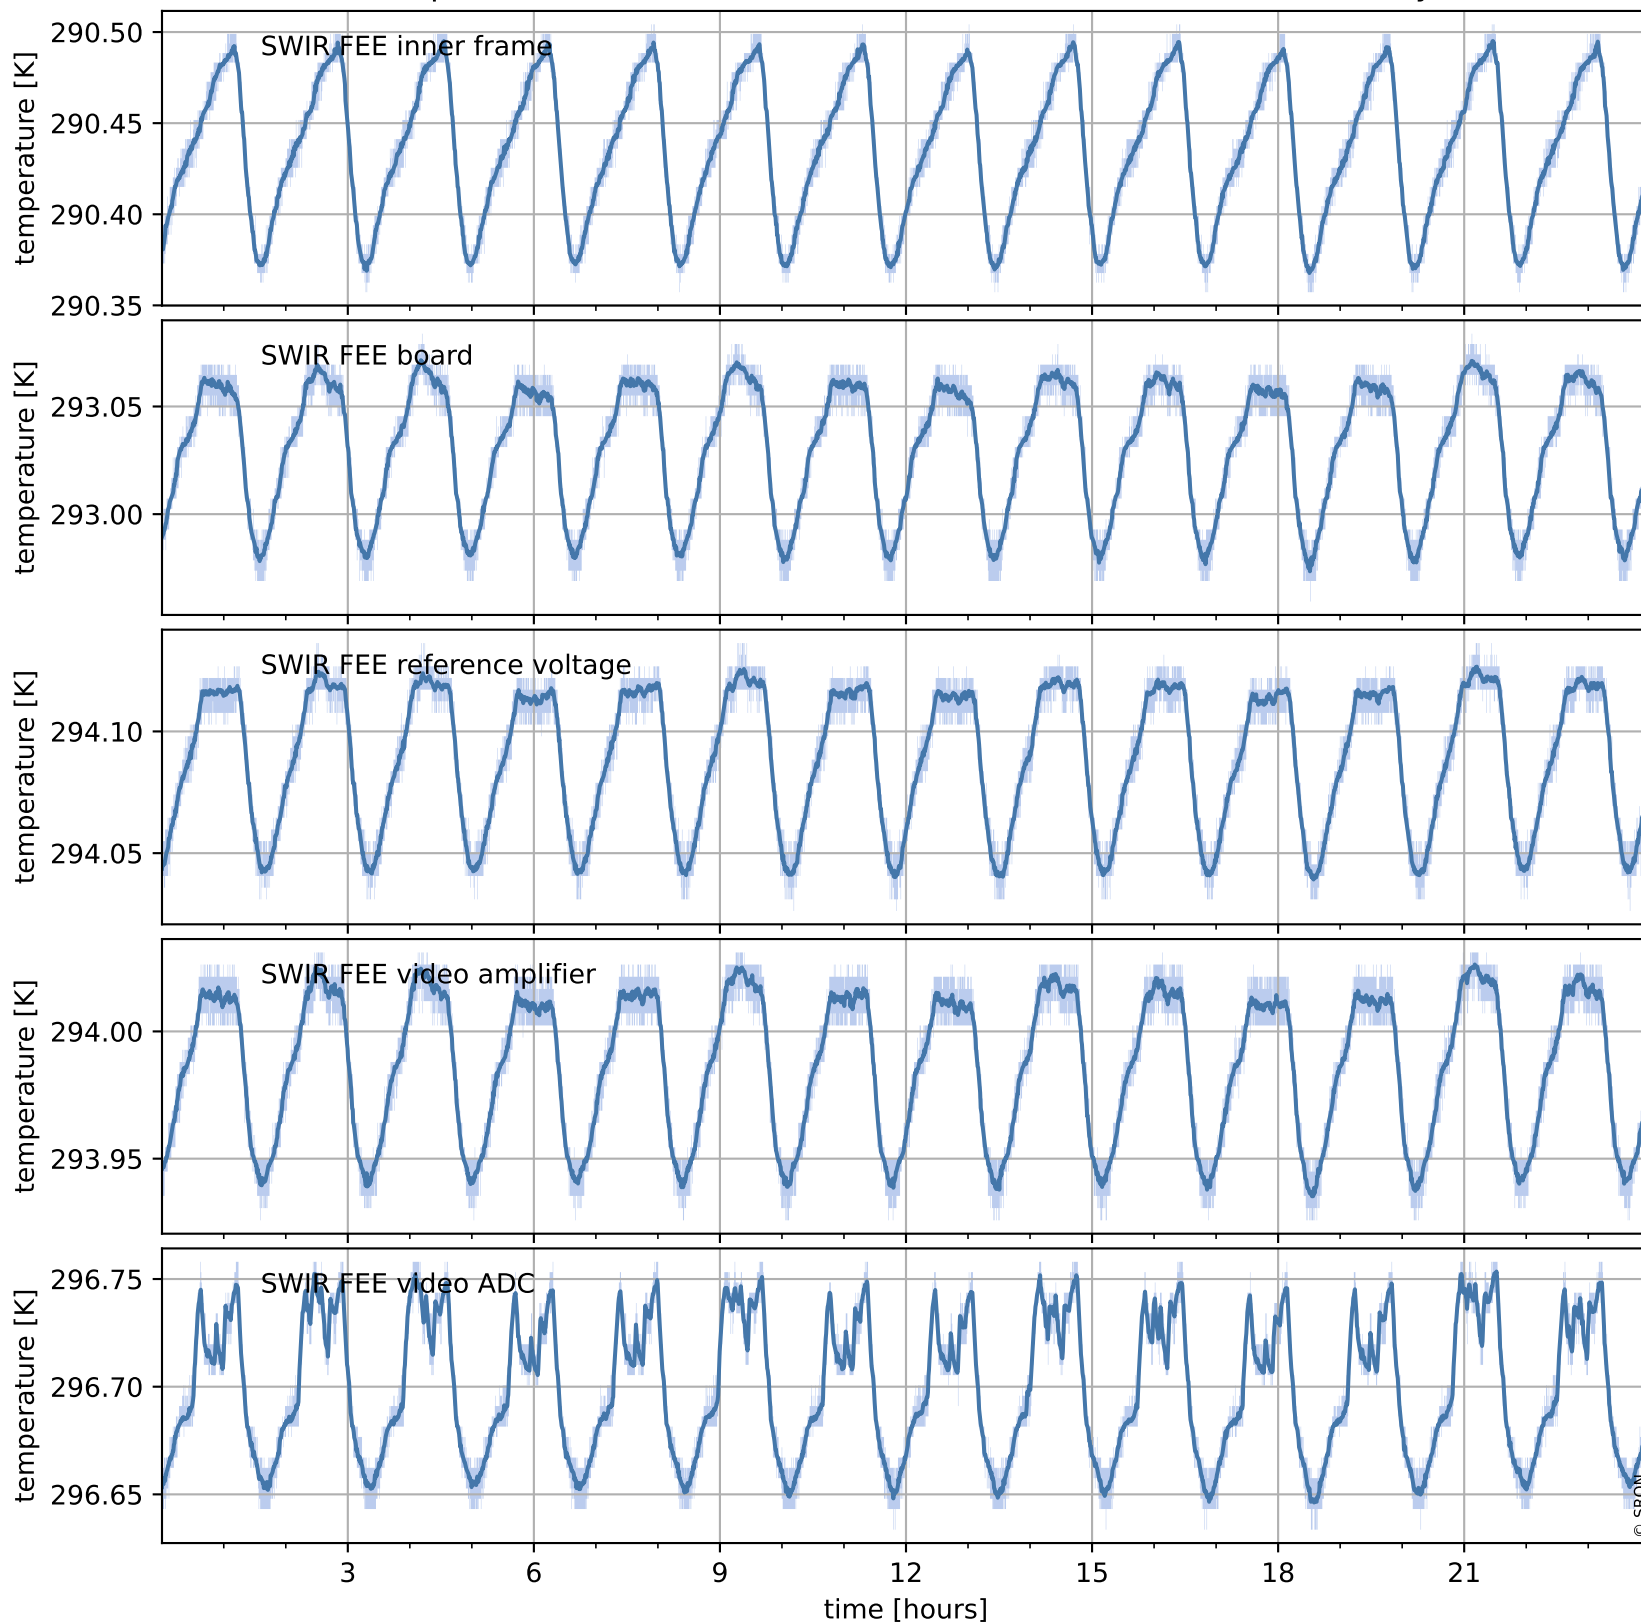

Tropomi SWIR housekeeping data

orbits : [2946, 2959]
coverage : 2018-05-09 / 2018-05-10
created : 2023-08-21T08:29:58

Temperature of sensors relevant for SWIR (one day)

Tropomi SWIR housekeeping data

orbits : [2475, 2959]
coverage : 2018-04-05 / 2018-05-10
created : 2023-08-21T08:29:59

Temperature of sensors relevant for SWIR (last month)

Tropomi SWIR housekeeping data

orbits : [2946, 2959]
coverage : 2018-05-09 / 2018-05-10
created : 2023-08-21T08:29:59

Current and duty cycle of 3 heaters relevant for SWIR (one day)

Tropomi SWIR housekeeping data

orbits : [2475, 2959]
coverage : 2018-04-05 / 2018-05-10
created : 2023-08-21T08:30:00

Current and duty cycle of 3 heaters relevant for SWIR (last month)

Tropomi SWIR housekeeping data

orbits : [2946, 2959]
coverage : 2018-05-09 / 2018-05-10
created : 2023-08-21T08:30:00

Temperature of sensors at the SWIR front-end electronics (one day)

Tropomi SWIR housekeeping data

orbits : [2475, 2959]
coverage : 2018-04-05 / 2018-05-10
created : 2023-08-21T08:30:00