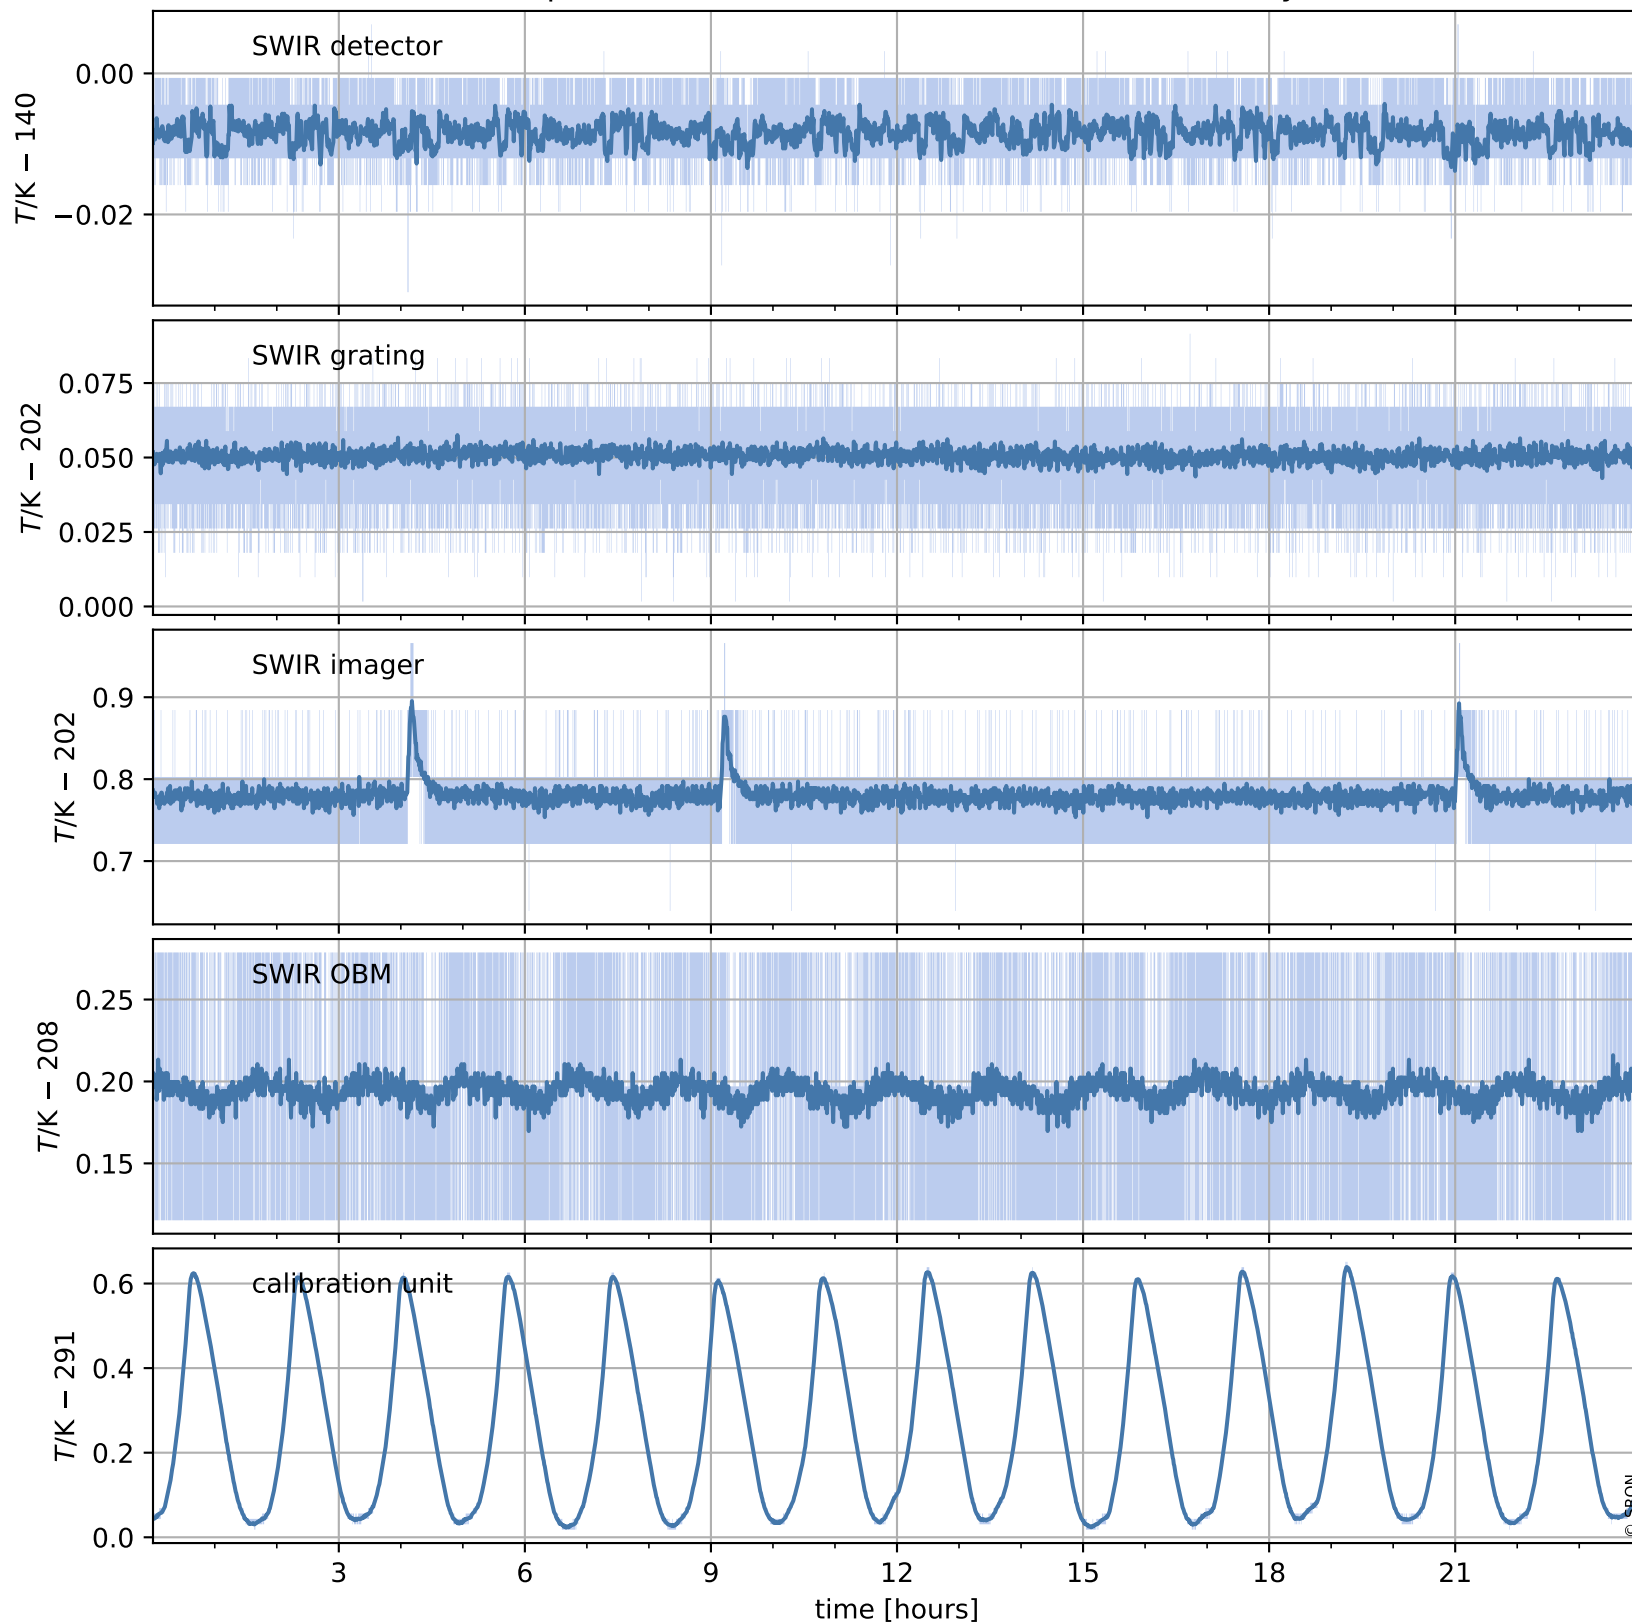

Tropomi SWIR housekeeping data

orbits : [2946, 2959]
coverage : 2018-05-09 / 2018-05-10
created : 2023-08-21T08:29:58

Temperature of sensors relevant for SWIR (one day)

Tropomi SWIR housekeeping data

orbits : [2475, 2959]
coverage : 2018-04-05 / 2018-05-10
created : 2023-08-21T08:29:59

Temperature of sensors relevant for SWIR (last month)

Tropomi SWIR housekeeping data

orbits : [2946, 2959]
coverage : 2018-05-09 / 2018-05-10
created : 2023-08-21T08:29:59

Current and duty cycle of 3 heaters relevant for SWIR (one day)

Tropomi SWIR housekeeping data

orbits : [2475, 2959]
coverage : 2018-04-05 / 2018-05-10
created : 2023-08-21T08:30:00

Current and duty cycle of 3 heaters relevant for SWIR (last month)

Tropomi SWIR housekeeping data

orbits : [2946, 2959]
coverage : 2018-05-09 / 2018-05-10
created : 2023-08-21T08:30:00

Temperature of sensors at the SWIR front-end electronics (one day)

Tropomi SWIR housekeeping data

orbits : [2475, 2959]
coverage : 2018-04-05 / 2018-05-10
created : 2023-08-21T08:30:00