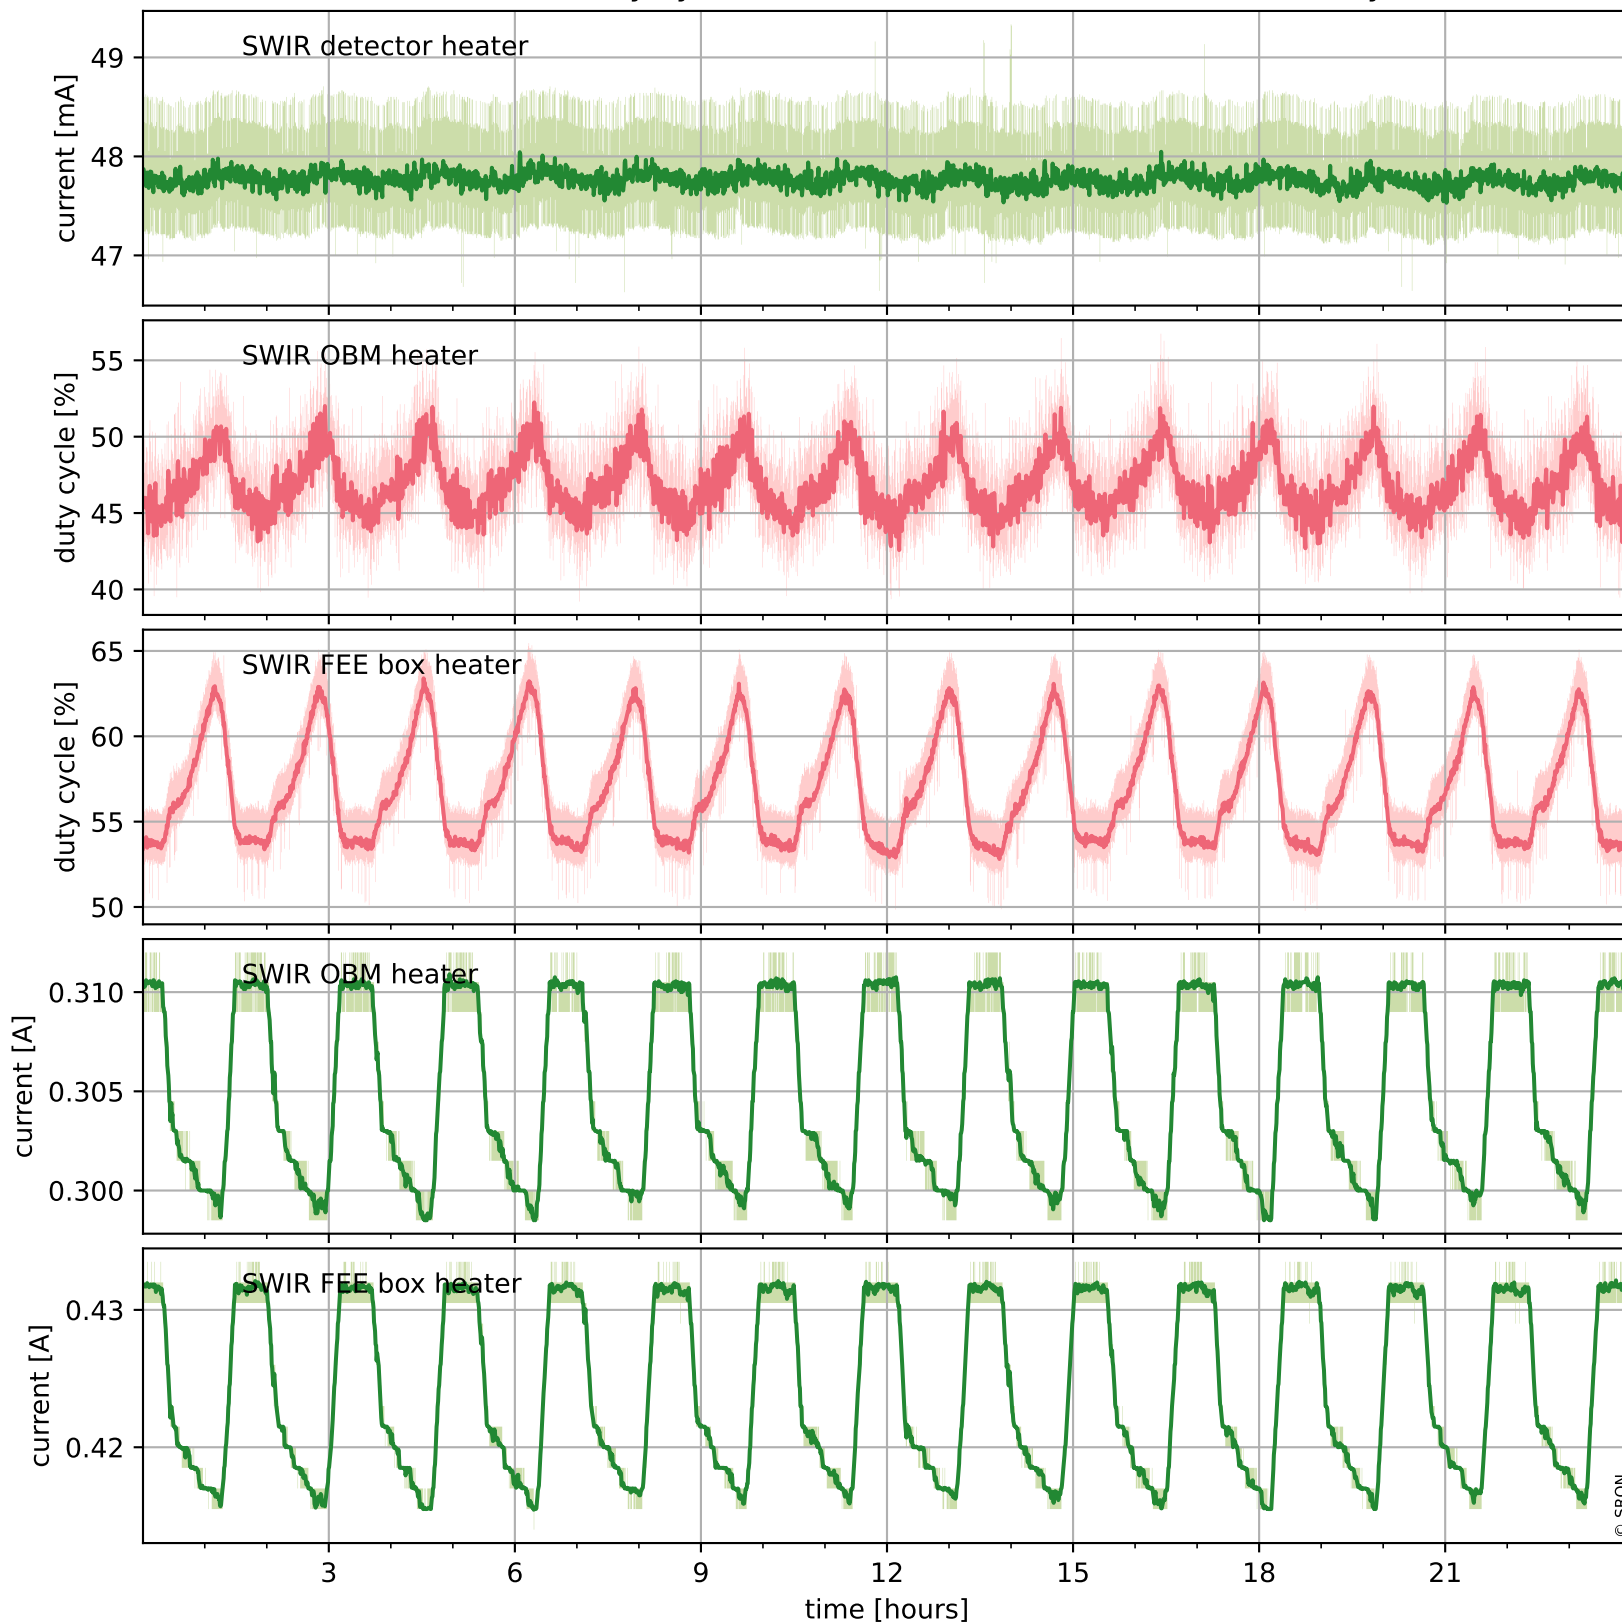

Tropomi SWIR housekeeping data

orbits : [2946, 2959]
coverage : 2018-05-09 / 2018-05-10
created : 2023-08-21T08:29:58

Temperature of sensors relevant for SWIR (one day)

Tropomi SWIR housekeeping data

orbits : [2475, 2959]
coverage : 2018-04-05 / 2018-05-10
created : 2023-08-21T08:29:59

Temperature of sensors relevant for SWIR (last month)

Tropomi SWIR housekeeping data

orbits : [2946, 2959]
coverage : 2018-05-09 / 2018-05-10
created : 2023-08-21T08:29:59

Current and duty cycle of 3 heaters relevant for SWIR (one day)

Tropomi SWIR housekeeping data

orbits : [2475, 2959]
coverage : 2018-04-05 / 2018-05-10
created : 2023-08-21T08:30:00

Current and duty cycle of 3 heaters relevant for SWIR (last month)

Tropomi SWIR housekeeping data

orbits : [2946, 2959]
coverage : 2018-05-09 / 2018-05-10
created : 2023-08-21T08:30:00

Temperature of sensors at the SWIR front-end electronics (one day)

Tropomi SWIR housekeeping data

orbits : [2475, 2959]
coverage : 2018-04-05 / 2018-05-10
created : 2023-08-21T08:30:00