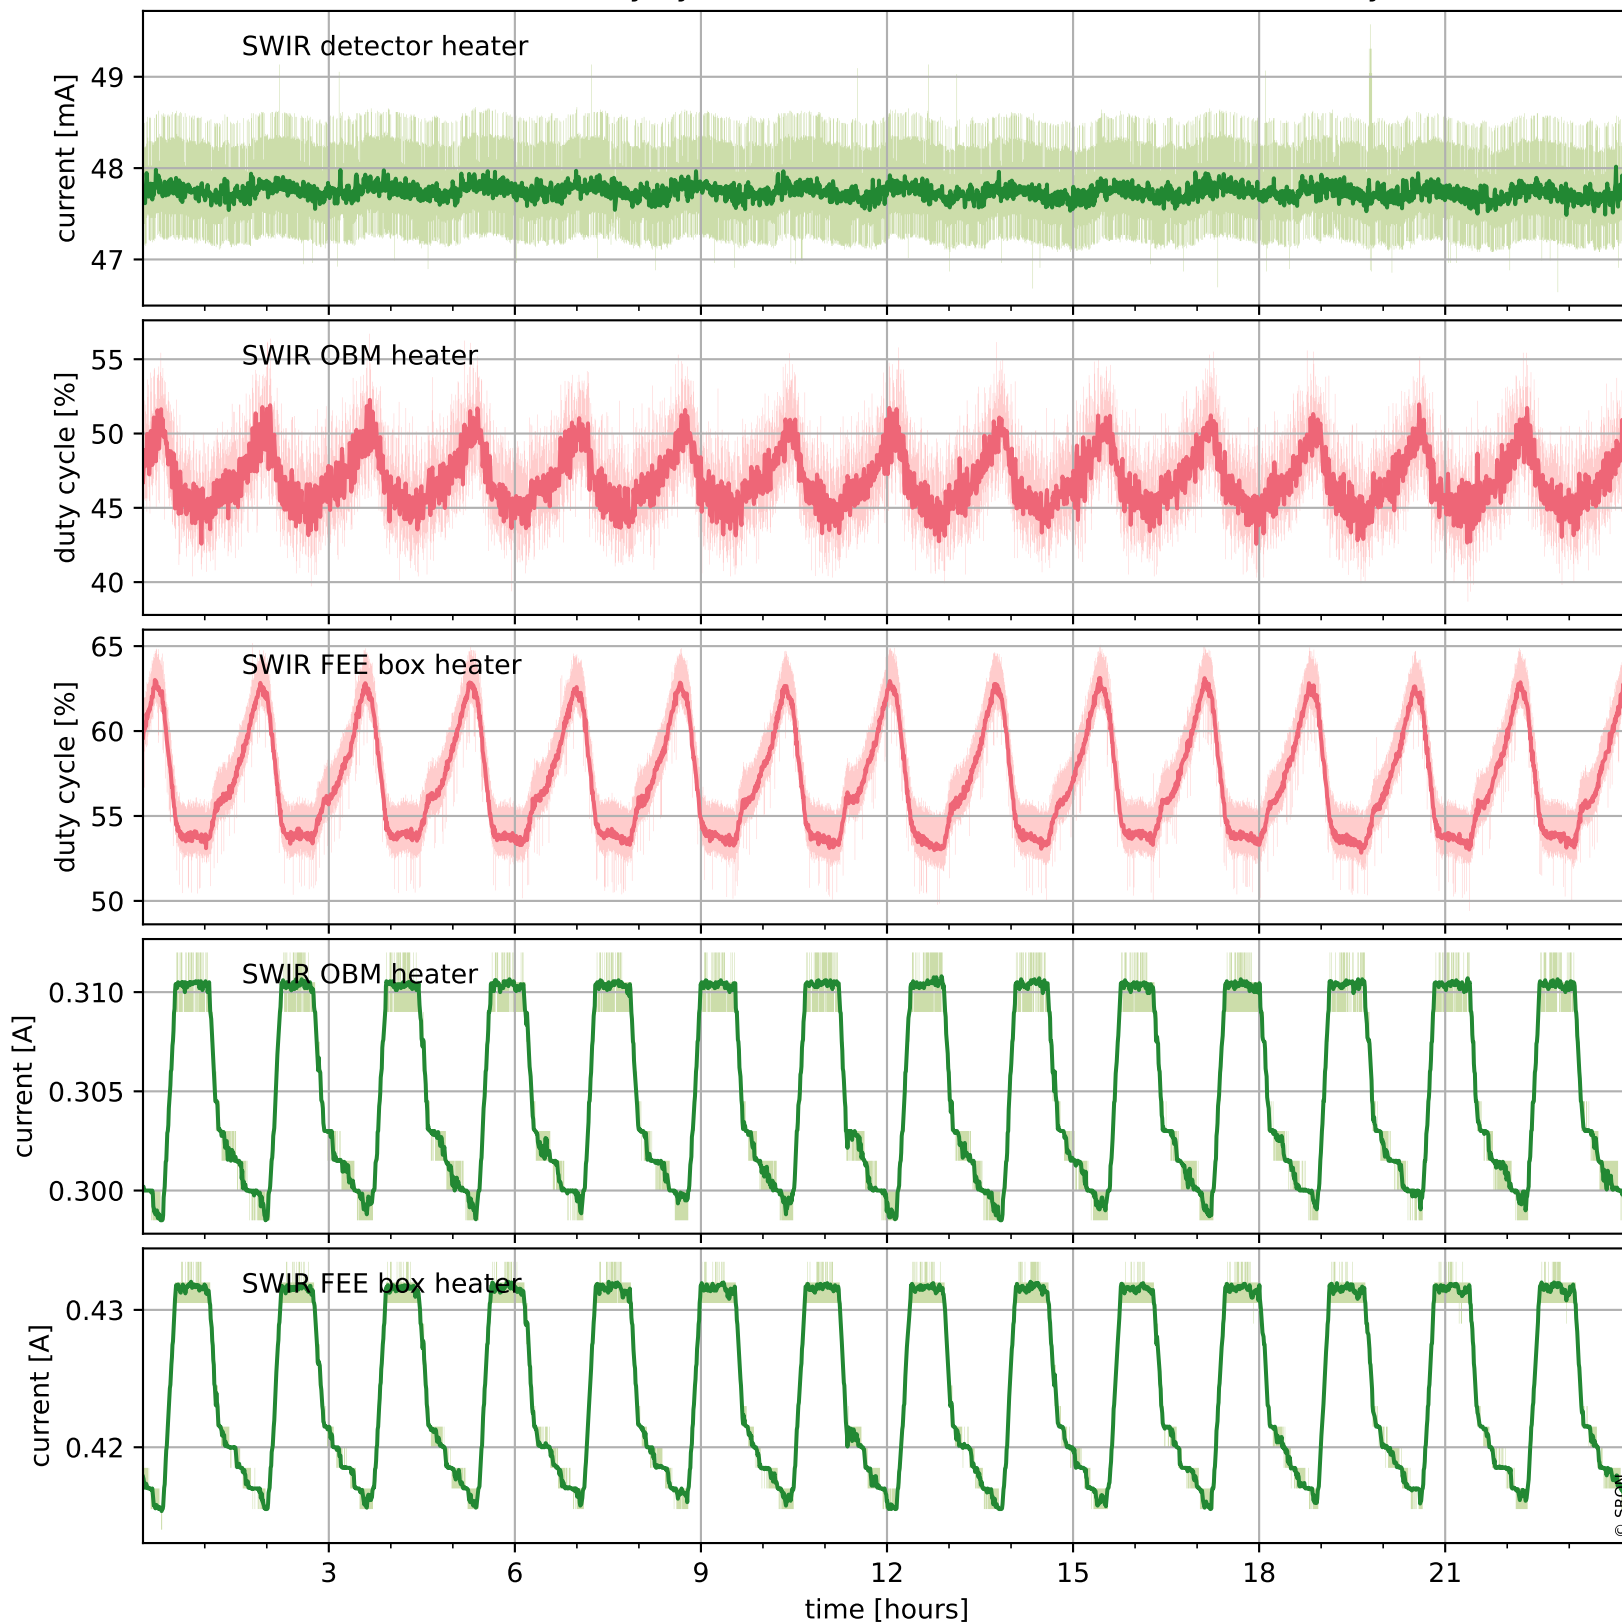

Tropomi SWIR housekeeping data

orbits : [2989, 3002]
coverage : 2018-05-12 / 2018-05-13
created : 2023-08-21T08:30:05

Temperature of sensors relevant for SWIR (one day)

Tropomi SWIR housekeeping data

orbits : [2518, 3002]
coverage : 2018-04-08 / 2018-05-13
created : 2023-08-21T08:30:06

Temperature of sensors relevant for SWIR (last month)

Tropomi SWIR housekeeping data

orbits : [2989, 3002]
coverage : 2018-05-12 / 2018-05-13
created : 2023-08-21T08:30:06

Current and duty cycle of 3 heaters relevant for SWIR (one day)

Tropomi SWIR housekeeping data

orbits : [2518, 3002]
coverage : 2018-04-08 / 2018-05-13
created : 2023-08-21T08:30:07

Current and duty cycle of 3 heaters relevant for SWIR (last month)

Tropomi SWIR housekeeping data