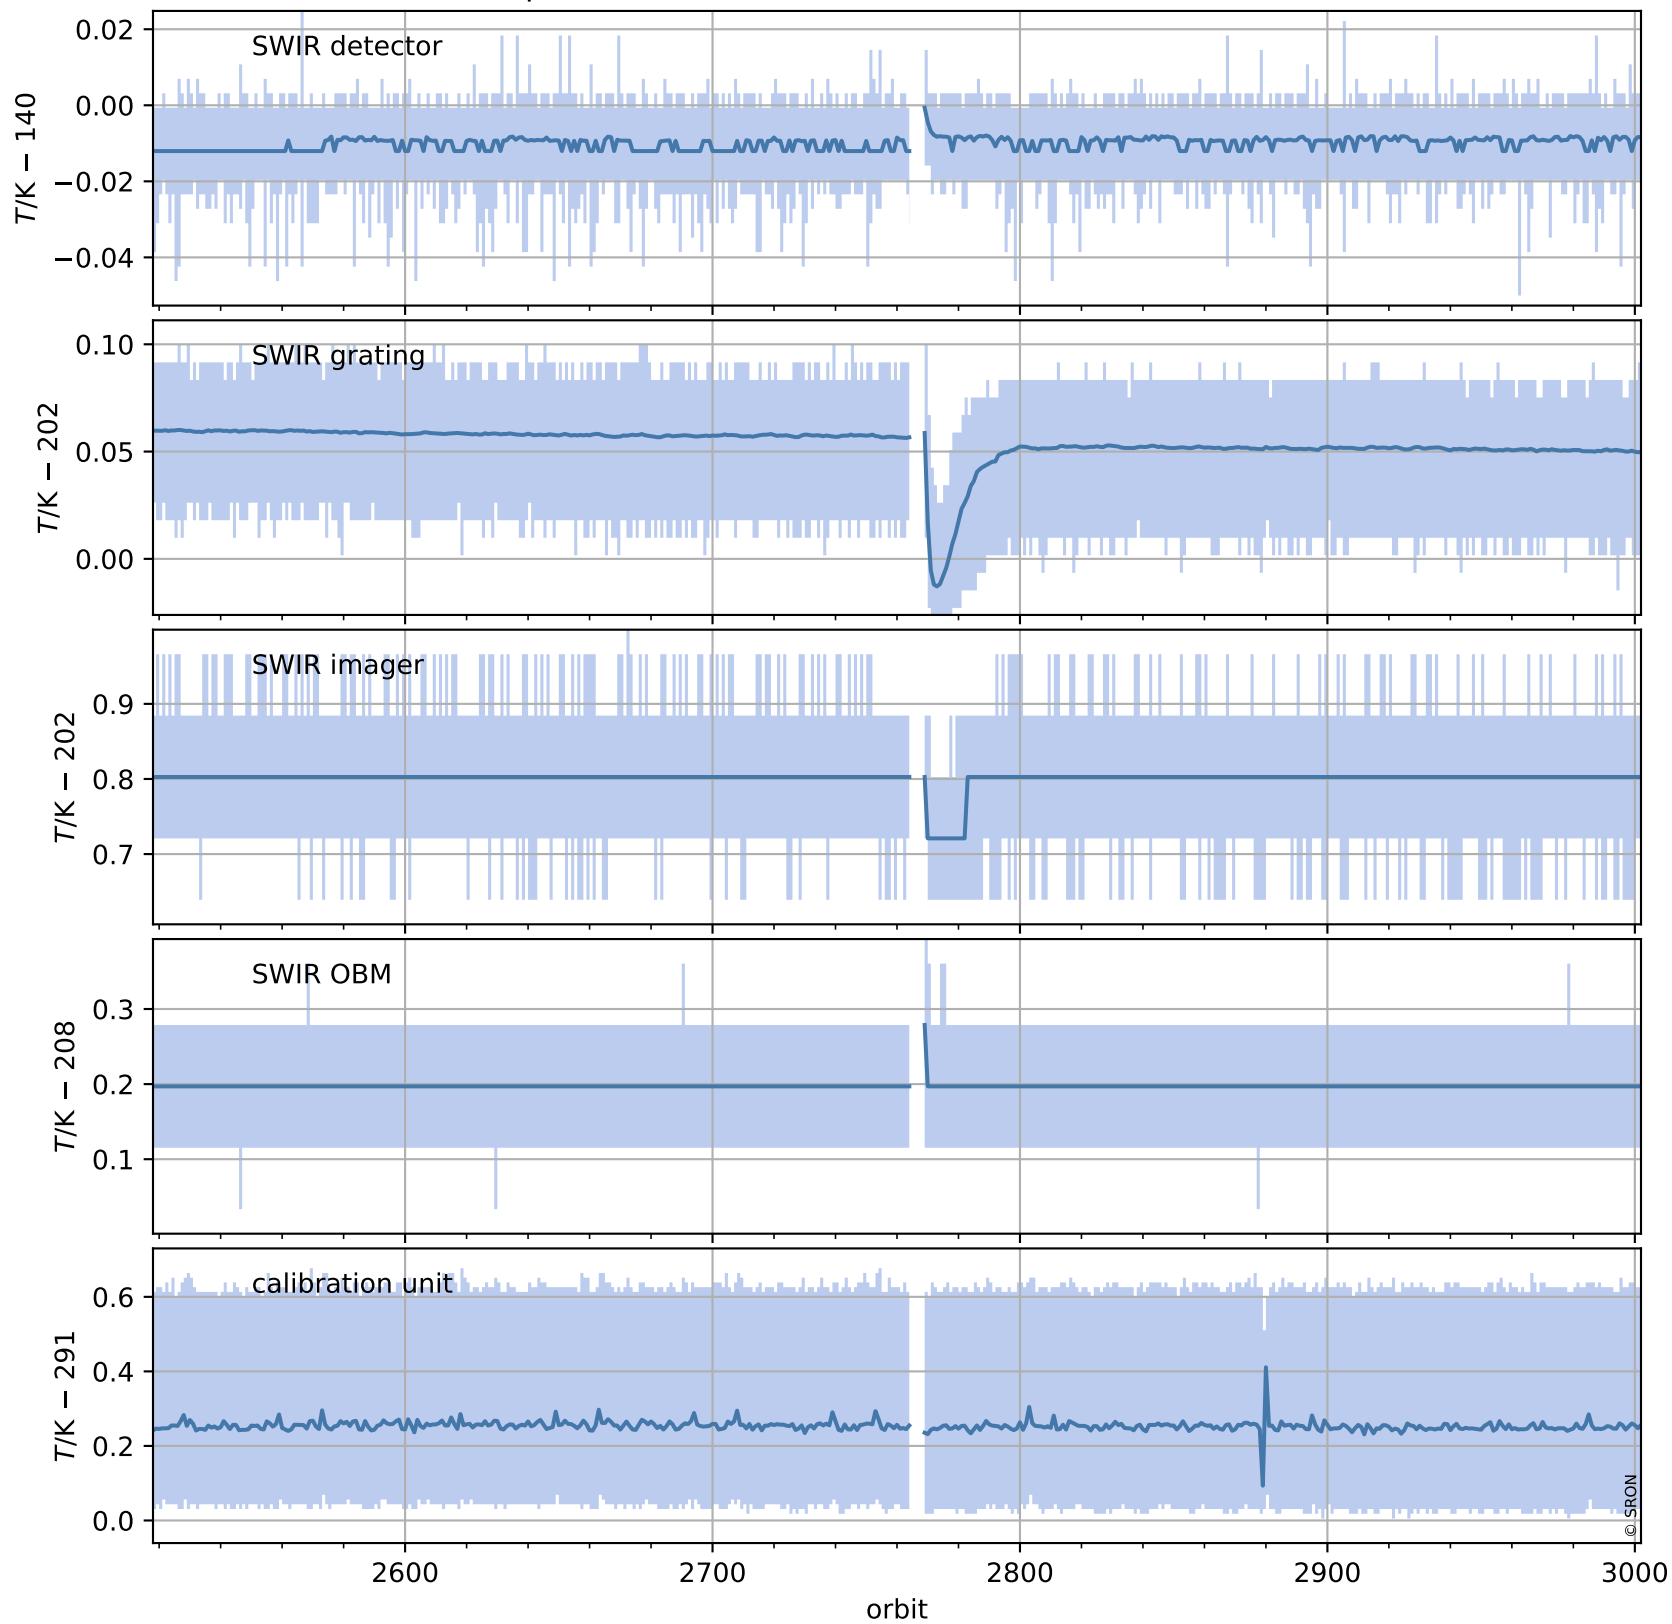

Tropomi SWIR housekeeping data

orbits : [2989, 3002]
coverage : 2018-05-12 / 2018-05-13
created : 2023-08-21T08:30:05

Temperature of sensors relevant for SWIR (one day)

Tropomi SWIR housekeeping data

orbits : [2518, 3002]
coverage : 2018-04-08 / 2018-05-13
created : 2023-08-21T08:30:06

Temperature of sensors relevant for SWIR (last month)

Tropomi SWIR housekeeping data

orbits : [2989, 3002]
coverage : 2018-05-12 / 2018-05-13
created : 2023-08-21T08:30:06

Current and duty cycle of 3 heaters relevant for SWIR (one day)

Tropomi SWIR housekeeping data

orbits : [2518, 3002]
coverage : 2018-04-08 / 2018-05-13
created : 2023-08-21T08:30:07

Current and duty cycle of 3 heaters relevant for SWIR (last month)

Tropomi SWIR housekeeping data

orbits : [2989, 3002]
coverage : 2018-05-12 / 2018-05-13
created : 2023-08-21T08:30:07

Temperature of sensors at the SWIR front-end electronics (one day)

Tropomi SWIR housekeeping data

orbits : [2518, 3002]
coverage : 2018-04-08 / 2018-05-13
created : 2023-08-21T08:30:07