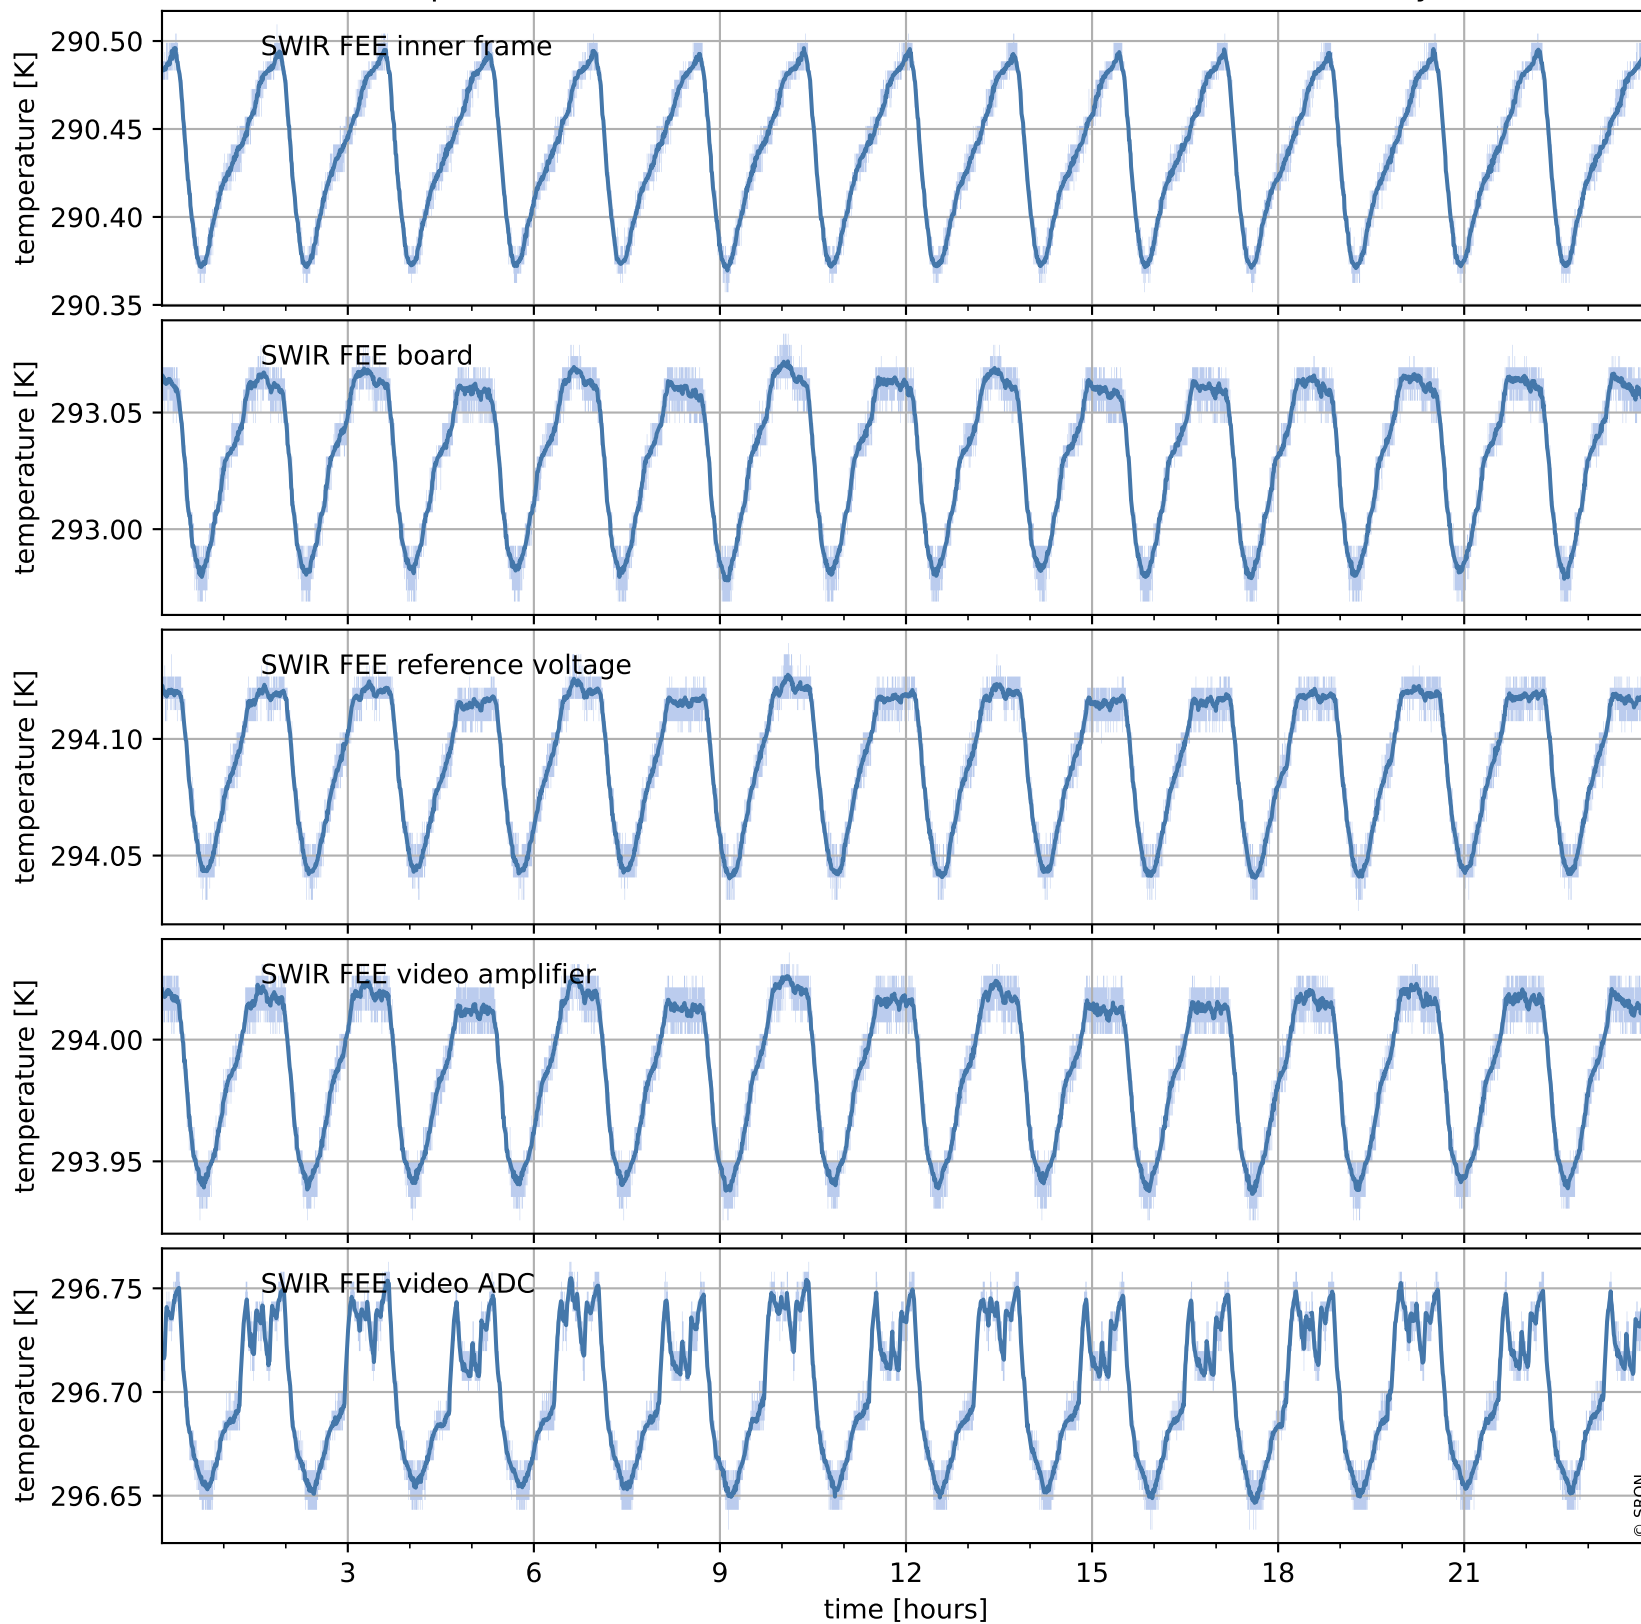

Tropomi SWIR housekeeping data

orbits : [2989, 3002]
coverage : 2018-05-12 / 2018-05-13
created : 2023-08-21T08:30:07

Temperature of sensors at the SWIR front-end electronics (one day)