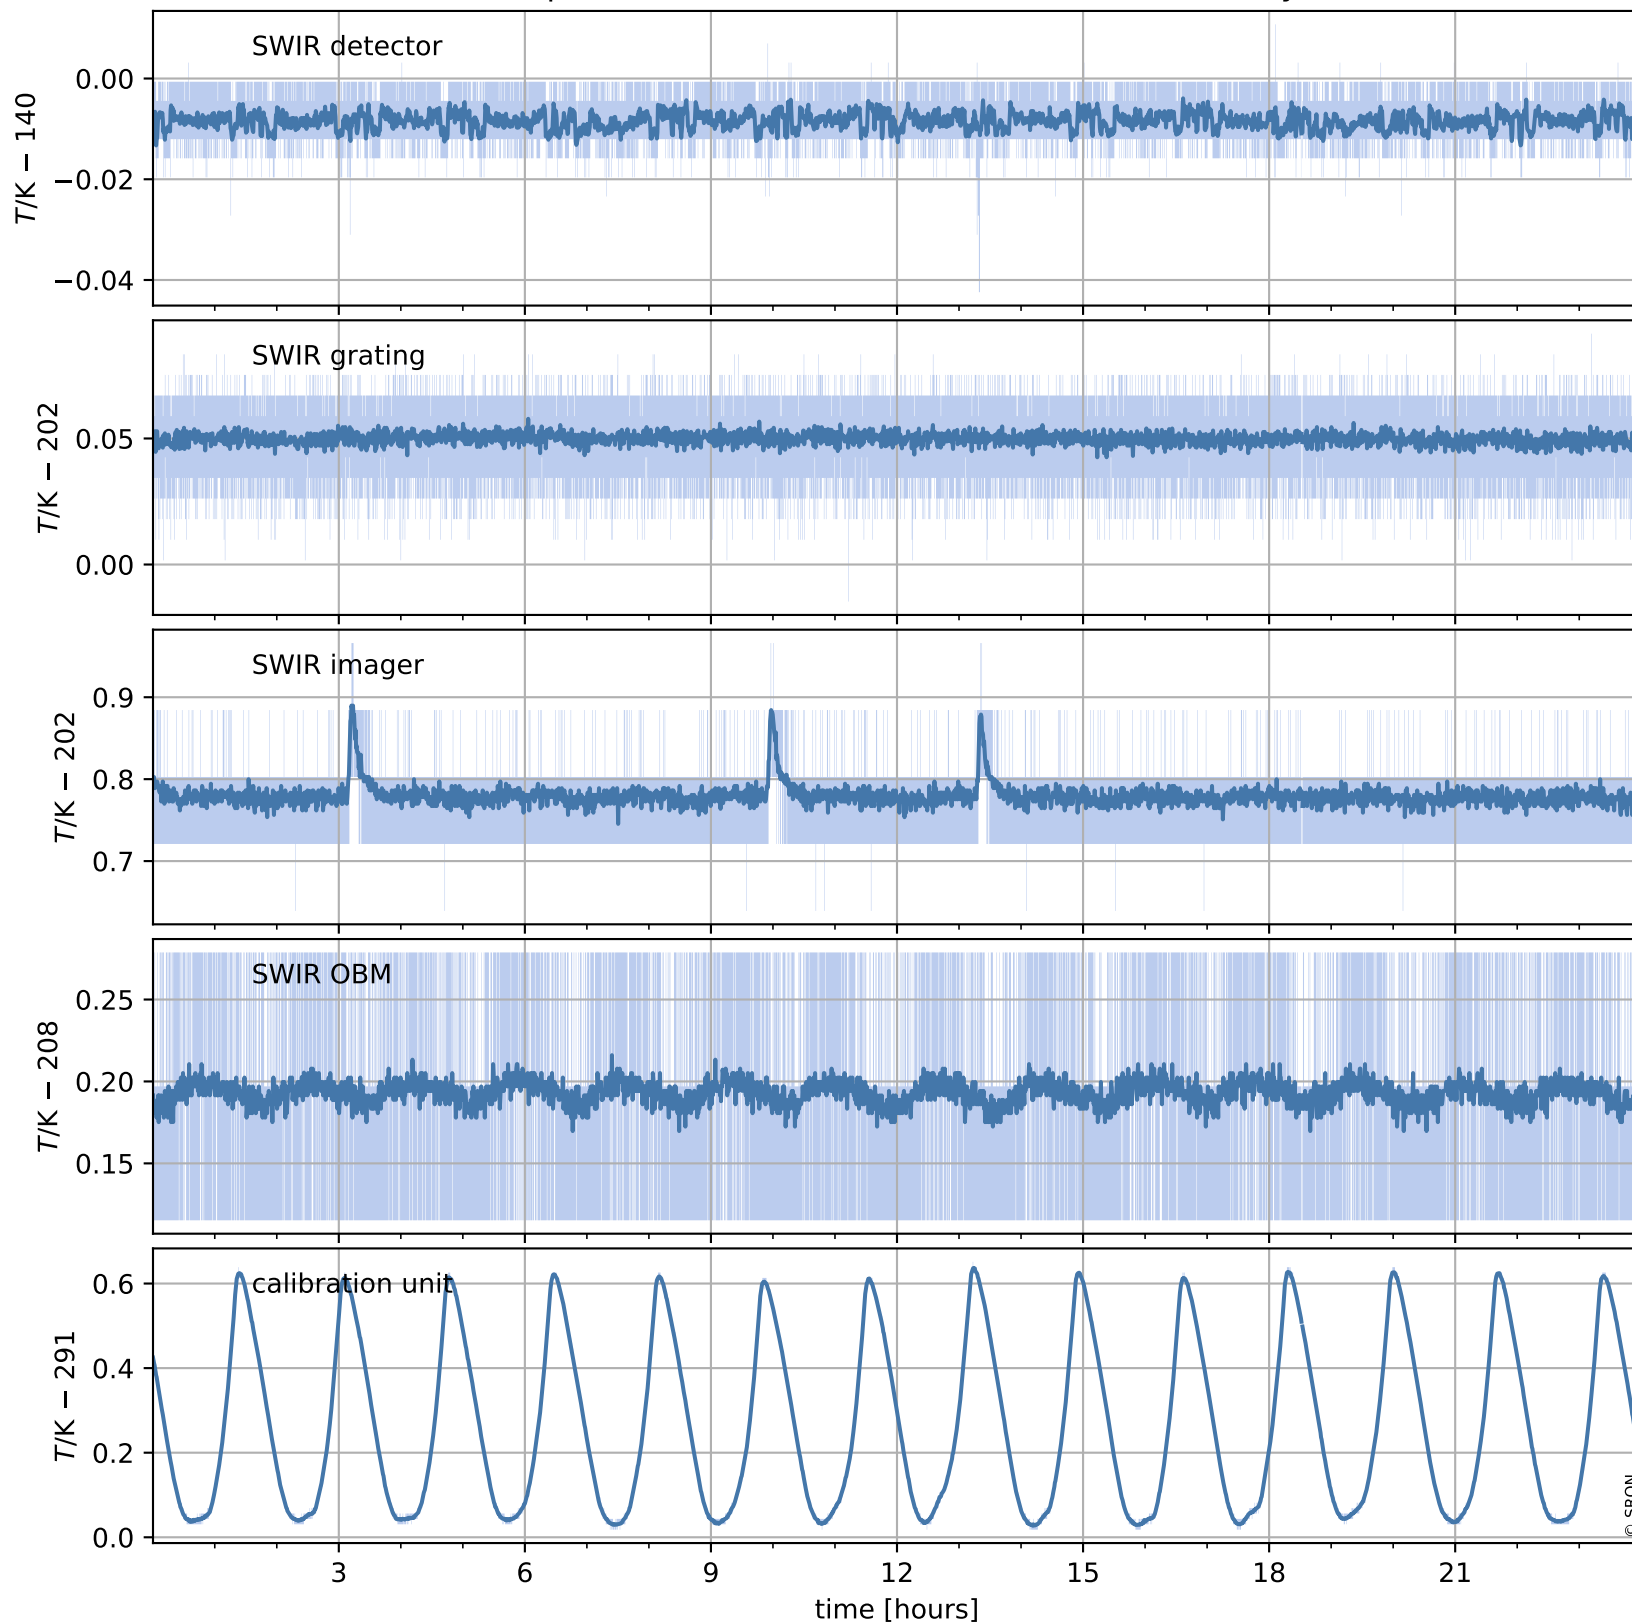

Tropomi SWIR housekeeping data

orbits : [2989, 3002]
coverage : 2018-05-12 / 2018-05-13
created : 2023-08-21T08:30:05

Temperature of sensors relevant for SWIR (one day)

Tropomi SWIR housekeeping data

orbits : [2518, 3002]
coverage : 2018-04-08 / 2018-05-13
created : 2023-08-21T08:30:06

Temperature of sensors relevant for SWIR (last month)

Tropomi SWIR housekeeping data

orbits : [2989, 3002]
coverage : 2018-05-12 / 2018-05-13
created : 2023-08-21T08:30:06

Current and duty cycle of 3 heaters relevant for SWIR (one day)

Tropomi SWIR housekeeping data

orbits : [2518, 3002]
coverage : 2018-04-08 / 2018-05-13
created : 2023-08-21T08:30:07

Current and duty cycle of 3 heaters relevant for SWIR (last month)

Tropomi SWIR housekeeping data