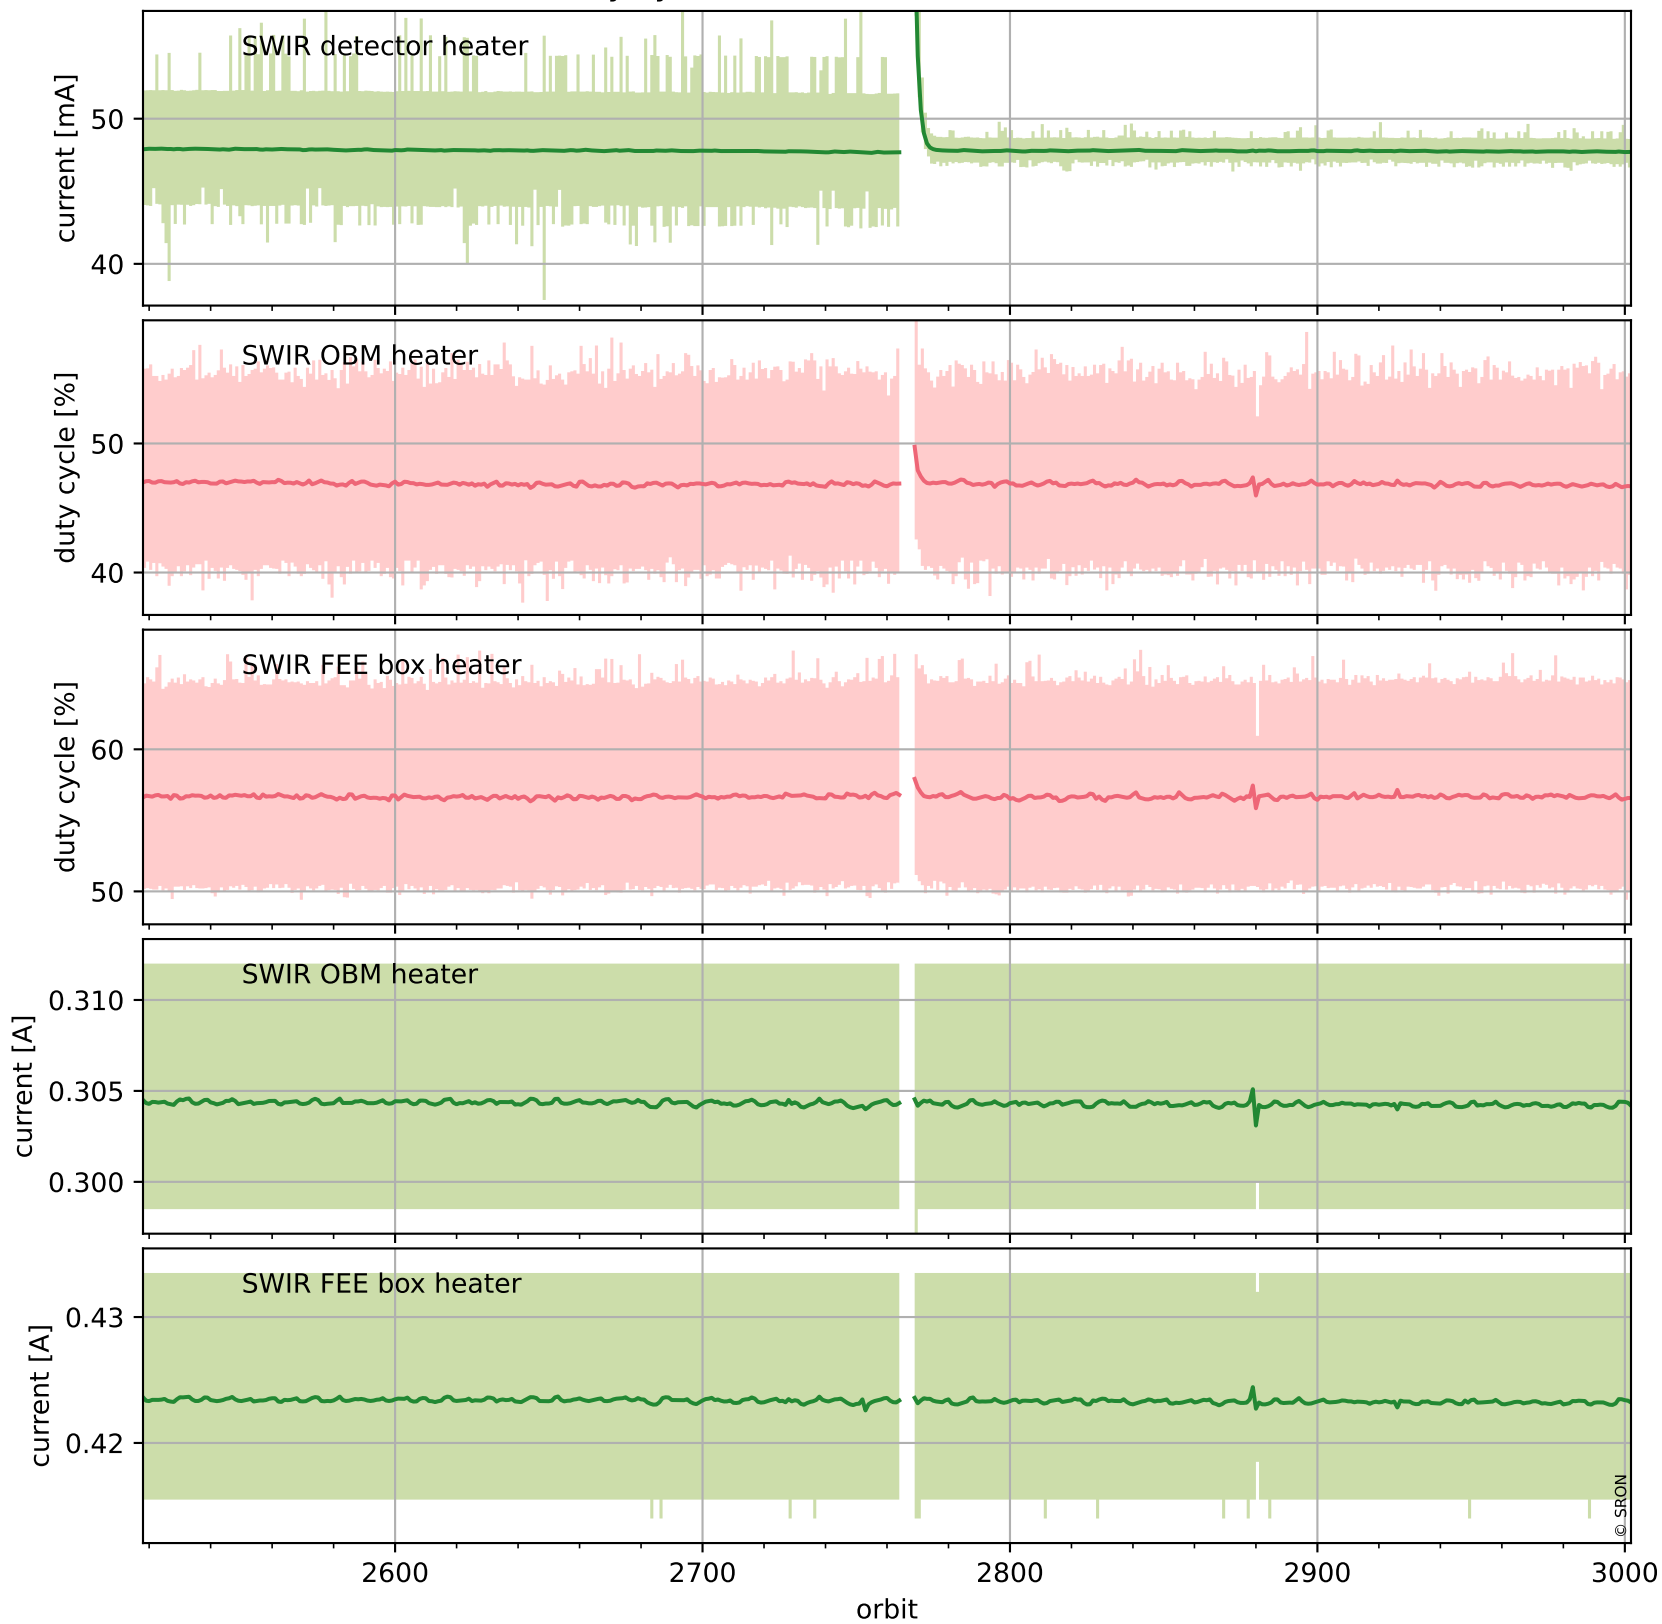

Tropomi SWIR housekeeping data

orbits : [2989, 3002]
coverage : 2018-05-12 / 2018-05-13
created : 2023-08-21T08:30:05

Temperature of sensors relevant for SWIR (one day)

Tropomi SWIR housekeeping data

orbits : [2518, 3002]
coverage : 2018-04-08 / 2018-05-13
created : 2023-08-21T08:30:06

Temperature of sensors relevant for SWIR (last month)

Tropomi SWIR housekeeping data

orbits : [2989, 3002]
coverage : 2018-05-12 / 2018-05-13
created : 2023-08-21T08:30:06

Current and duty cycle of 3 heaters relevant for SWIR (one day)

Tropomi SWIR housekeeping data

orbits : [2518, 3002]
coverage : 2018-04-08 / 2018-05-13
created : 2023-08-21T08:30:07

Current and duty cycle of 3 heaters relevant for SWIR (last month)

Tropomi SWIR housekeeping data

orbits : [2989, 3002]
coverage : 2018-05-12 / 2018-05-13
created : 2023-08-21T08:30:07

Temperature of sensors at the SWIR front-end electronics (one day)

Tropomi SWIR housekeeping data

orbits : [2518, 3002]
coverage : 2018-04-08 / 2018-05-13
created : 2023-08-21T08:30:07