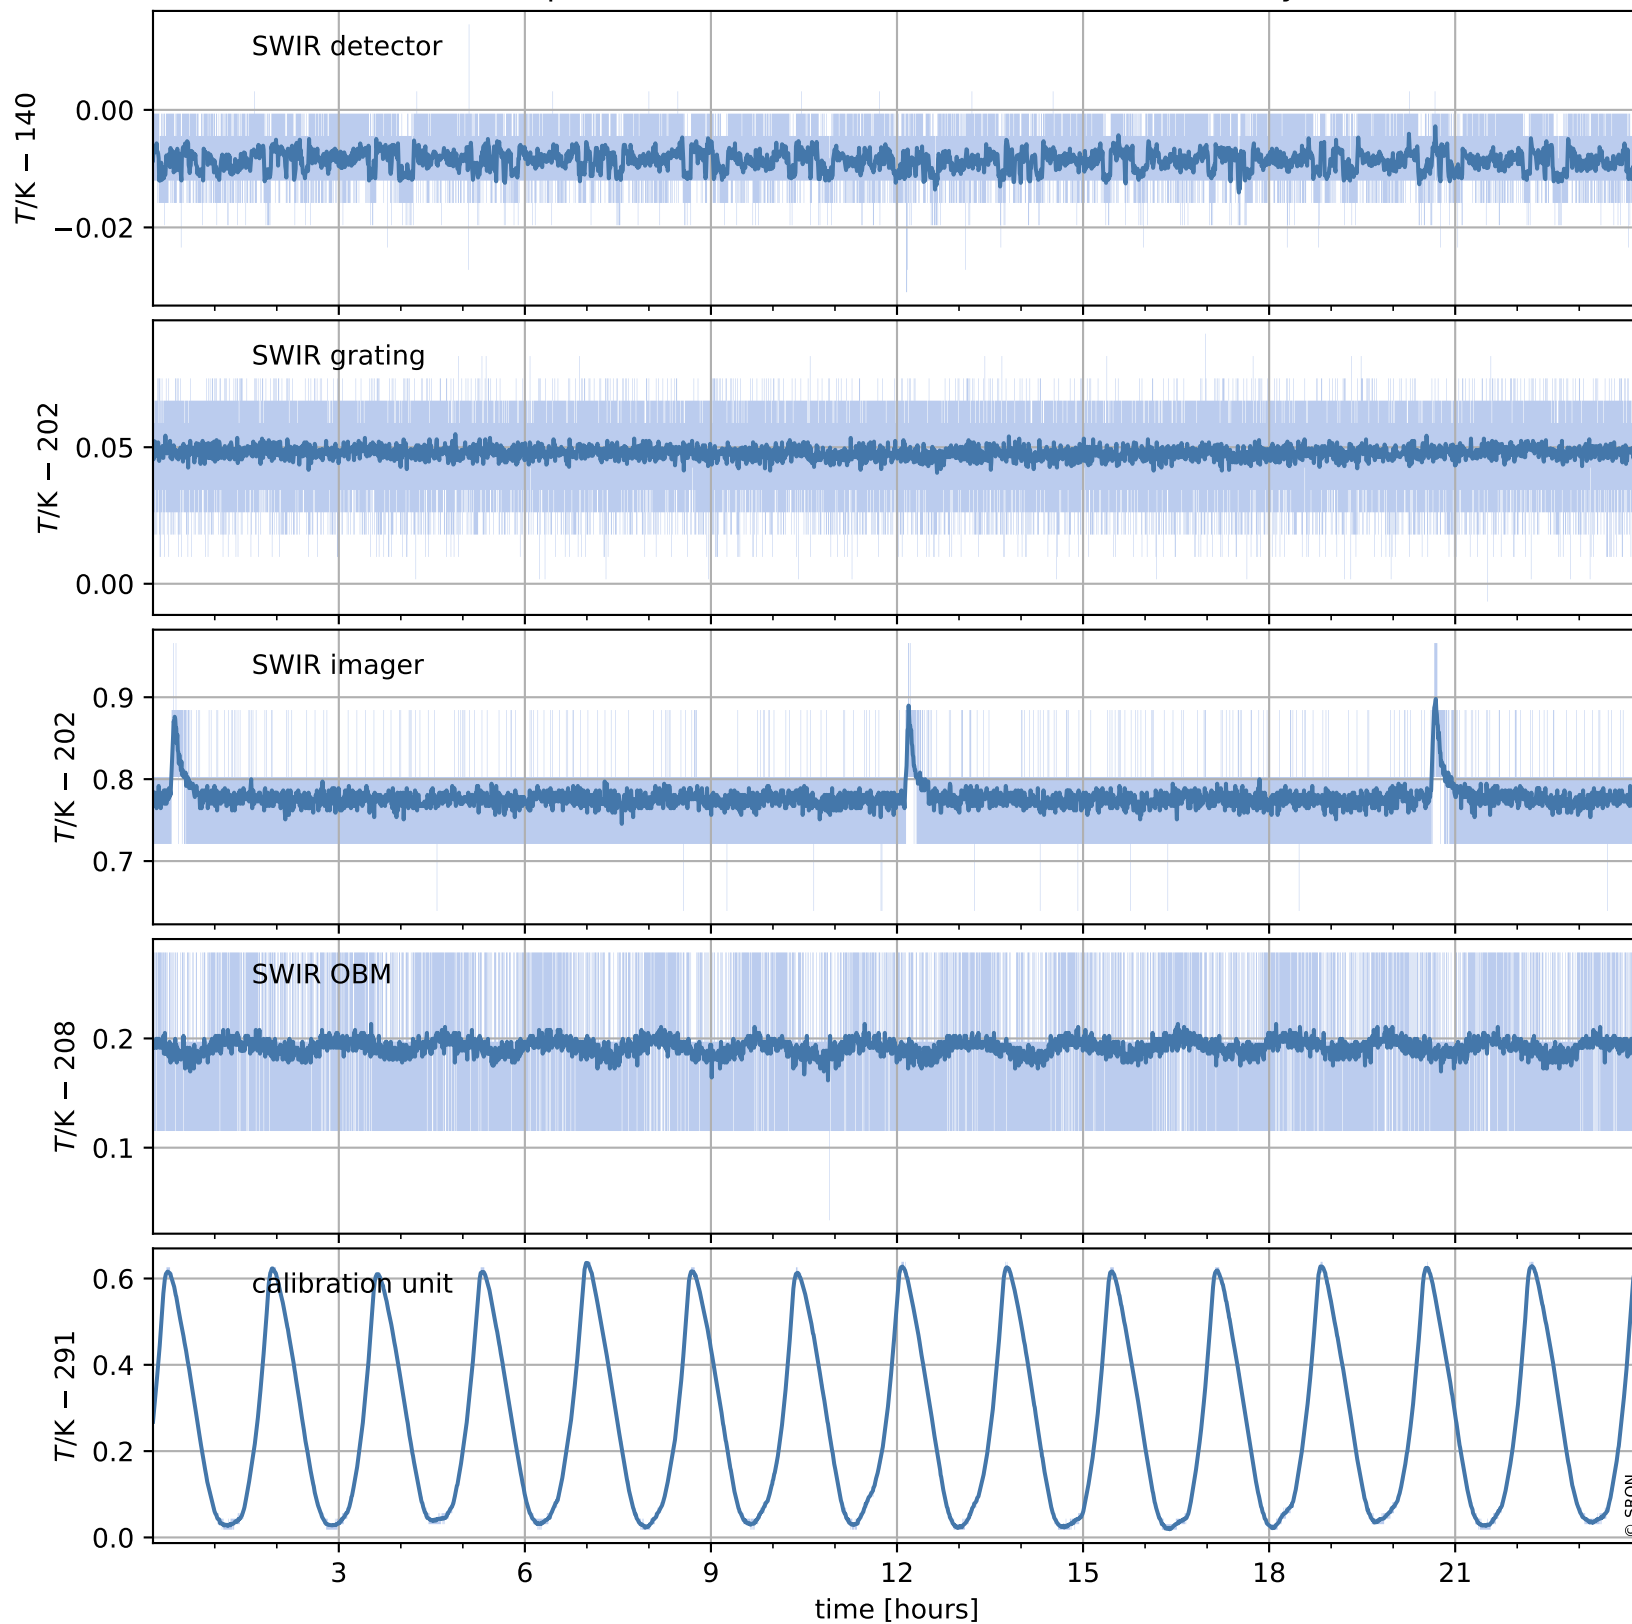

Tropomi SWIR housekeeping data

orbits : [3116, 3129]
coverage : 2018-05-21 / 2018-05-22
created : 2023-08-21T08:30:27

Temperature of sensors relevant for SWIR (one day)

Tropomi SWIR housekeeping data

orbits : [2645, 3129]
coverage : 2018-04-17 / 2018-05-22
created : 2023-08-21T08:30:27

Temperature of sensors relevant for SWIR (last month)

Tropomi SWIR housekeeping data

orbits : [3116, 3129]
coverage : 2018-05-21 / 2018-05-22
created : 2023-08-21T08:30:27

Current and duty cycle of 3 heaters relevant for SWIR (one day)

Tropomi SWIR housekeeping data

orbits : [2645, 3129]
coverage : 2018-04-17 / 2018-05-22
created : 2023-08-21T08:30:28

Current and duty cycle of 3 heaters relevant for SWIR (last month)

Tropomi SWIR housekeeping data

orbits : [3116, 3129]
coverage : 2018-05-21 / 2018-05-22
created : 2023-08-21T08:30:28

Temperature of sensors at the SWIR front-end electronics (one day)

Tropomi SWIR housekeeping data

orbits : [2645, 3129]
coverage : 2018-04-17 / 2018-05-22
created : 2023-08-21T08:30:28