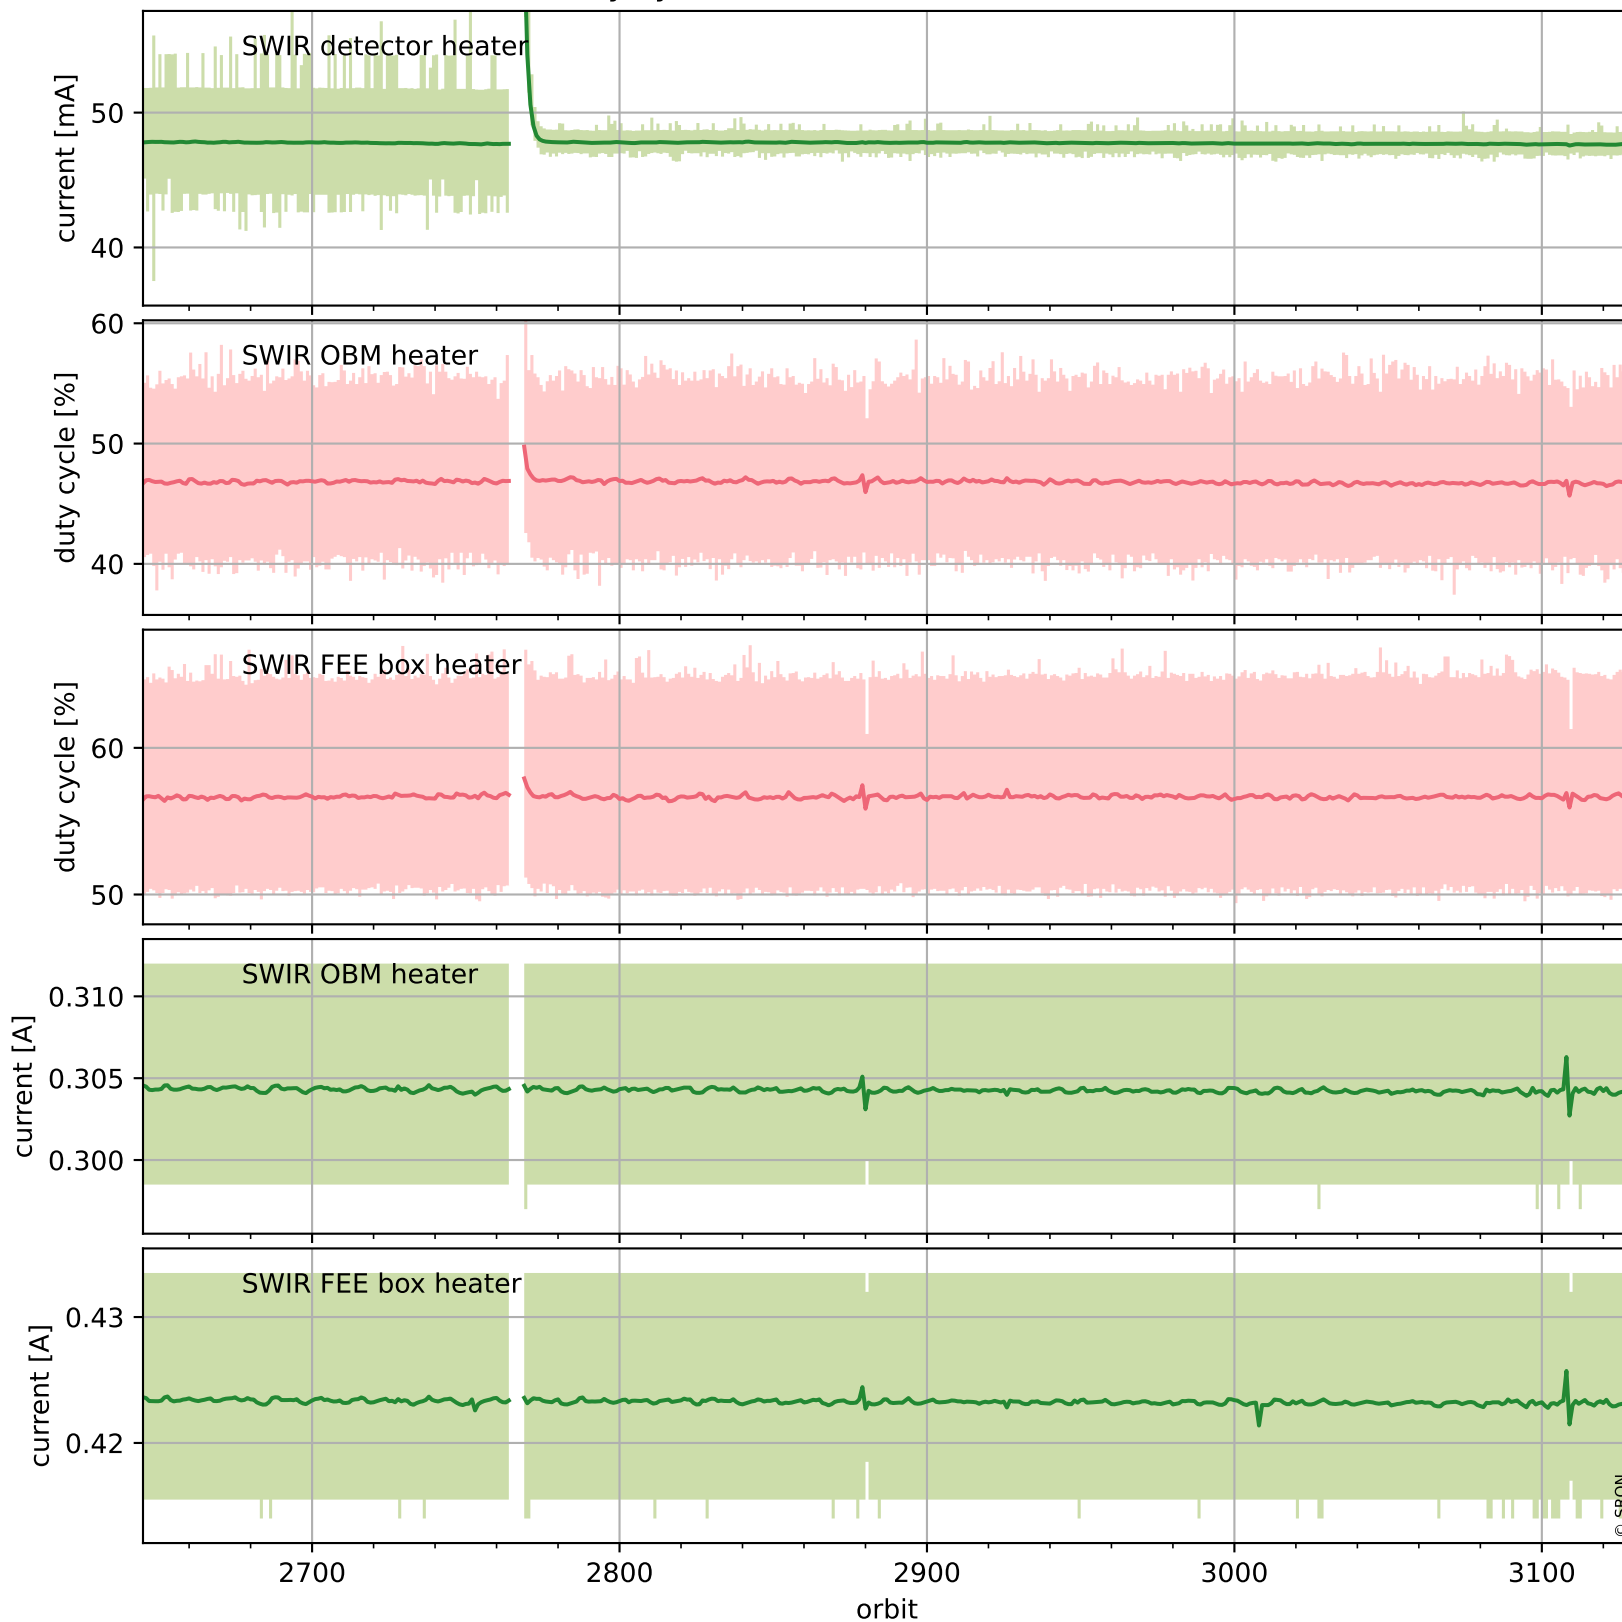

Tropomi SWIR housekeeping data

orbits : [3116, 3129]
coverage : 2018-05-21 / 2018-05-22
created : 2023-08-21T08:30:27

Temperature of sensors relevant for SWIR (one day)

Tropomi SWIR housekeeping data

orbits : [2645, 3129]
coverage : 2018-04-17 / 2018-05-22
created : 2023-08-21T08:30:27

Temperature of sensors relevant for SWIR (last month)

Tropomi SWIR housekeeping data

orbits : [3116, 3129]
coverage : 2018-05-21 / 2018-05-22
created : 2023-08-21T08:30:27

Current and duty cycle of 3 heaters relevant for SWIR (one day)

Tropomi SWIR housekeeping data

orbits : [2645, 3129]
coverage : 2018-04-17 / 2018-05-22
created : 2023-08-21T08:30:28

Current and duty cycle of 3 heaters relevant for SWIR (last month)

Tropomi SWIR housekeeping data

orbits : [3116, 3129]
coverage : 2018-05-21 / 2018-05-22
created : 2023-08-21T08:30:28

Temperature of sensors at the SWIR front-end electronics (one day)

Tropomi SWIR housekeeping data

orbits : [2645, 3129]
coverage : 2018-04-17 / 2018-05-22
created : 2023-08-21T08:30:28