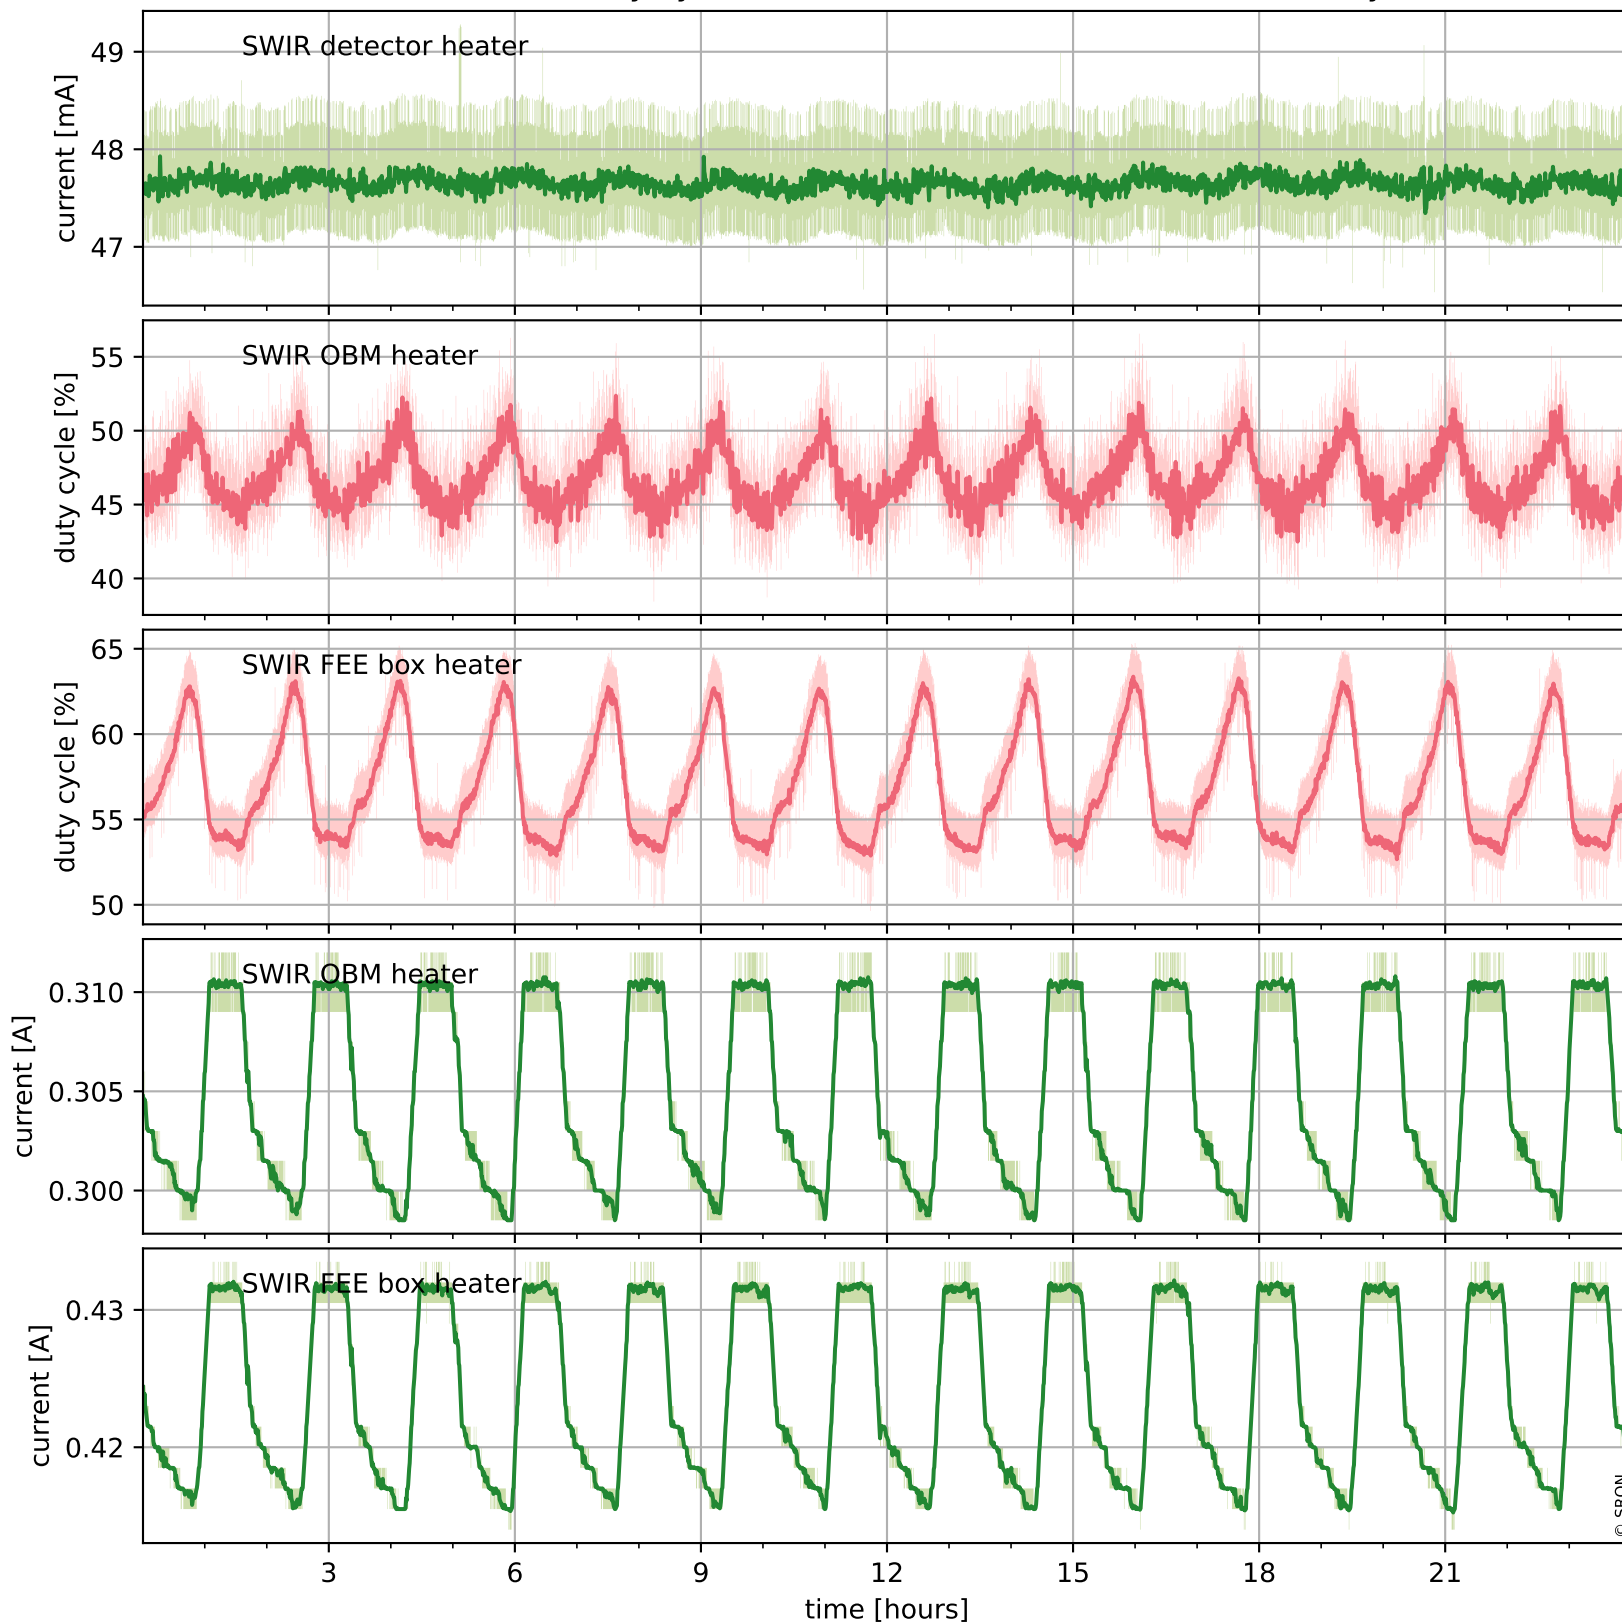

Tropomi SWIR housekeeping data

orbits : [3116, 3129]
coverage : 2018-05-21 / 2018-05-22
created : 2023-08-21T08:30:27

Temperature of sensors relevant for SWIR (one day)

Tropomi SWIR housekeeping data

orbits : [2645, 3129]
coverage : 2018-04-17 / 2018-05-22
created : 2023-08-21T08:30:27

Temperature of sensors relevant for SWIR (last month)

Tropomi SWIR housekeeping data

orbits : [3116, 3129]
coverage : 2018-05-21 / 2018-05-22
created : 2023-08-21T08:30:27

Current and duty cycle of 3 heaters relevant for SWIR (one day)

Tropomi SWIR housekeeping data

orbits : [2645, 3129]
coverage : 2018-04-17 / 2018-05-22
created : 2023-08-21T08:30:28

Current and duty cycle of 3 heaters relevant for SWIR (last month)

Tropomi SWIR housekeeping data