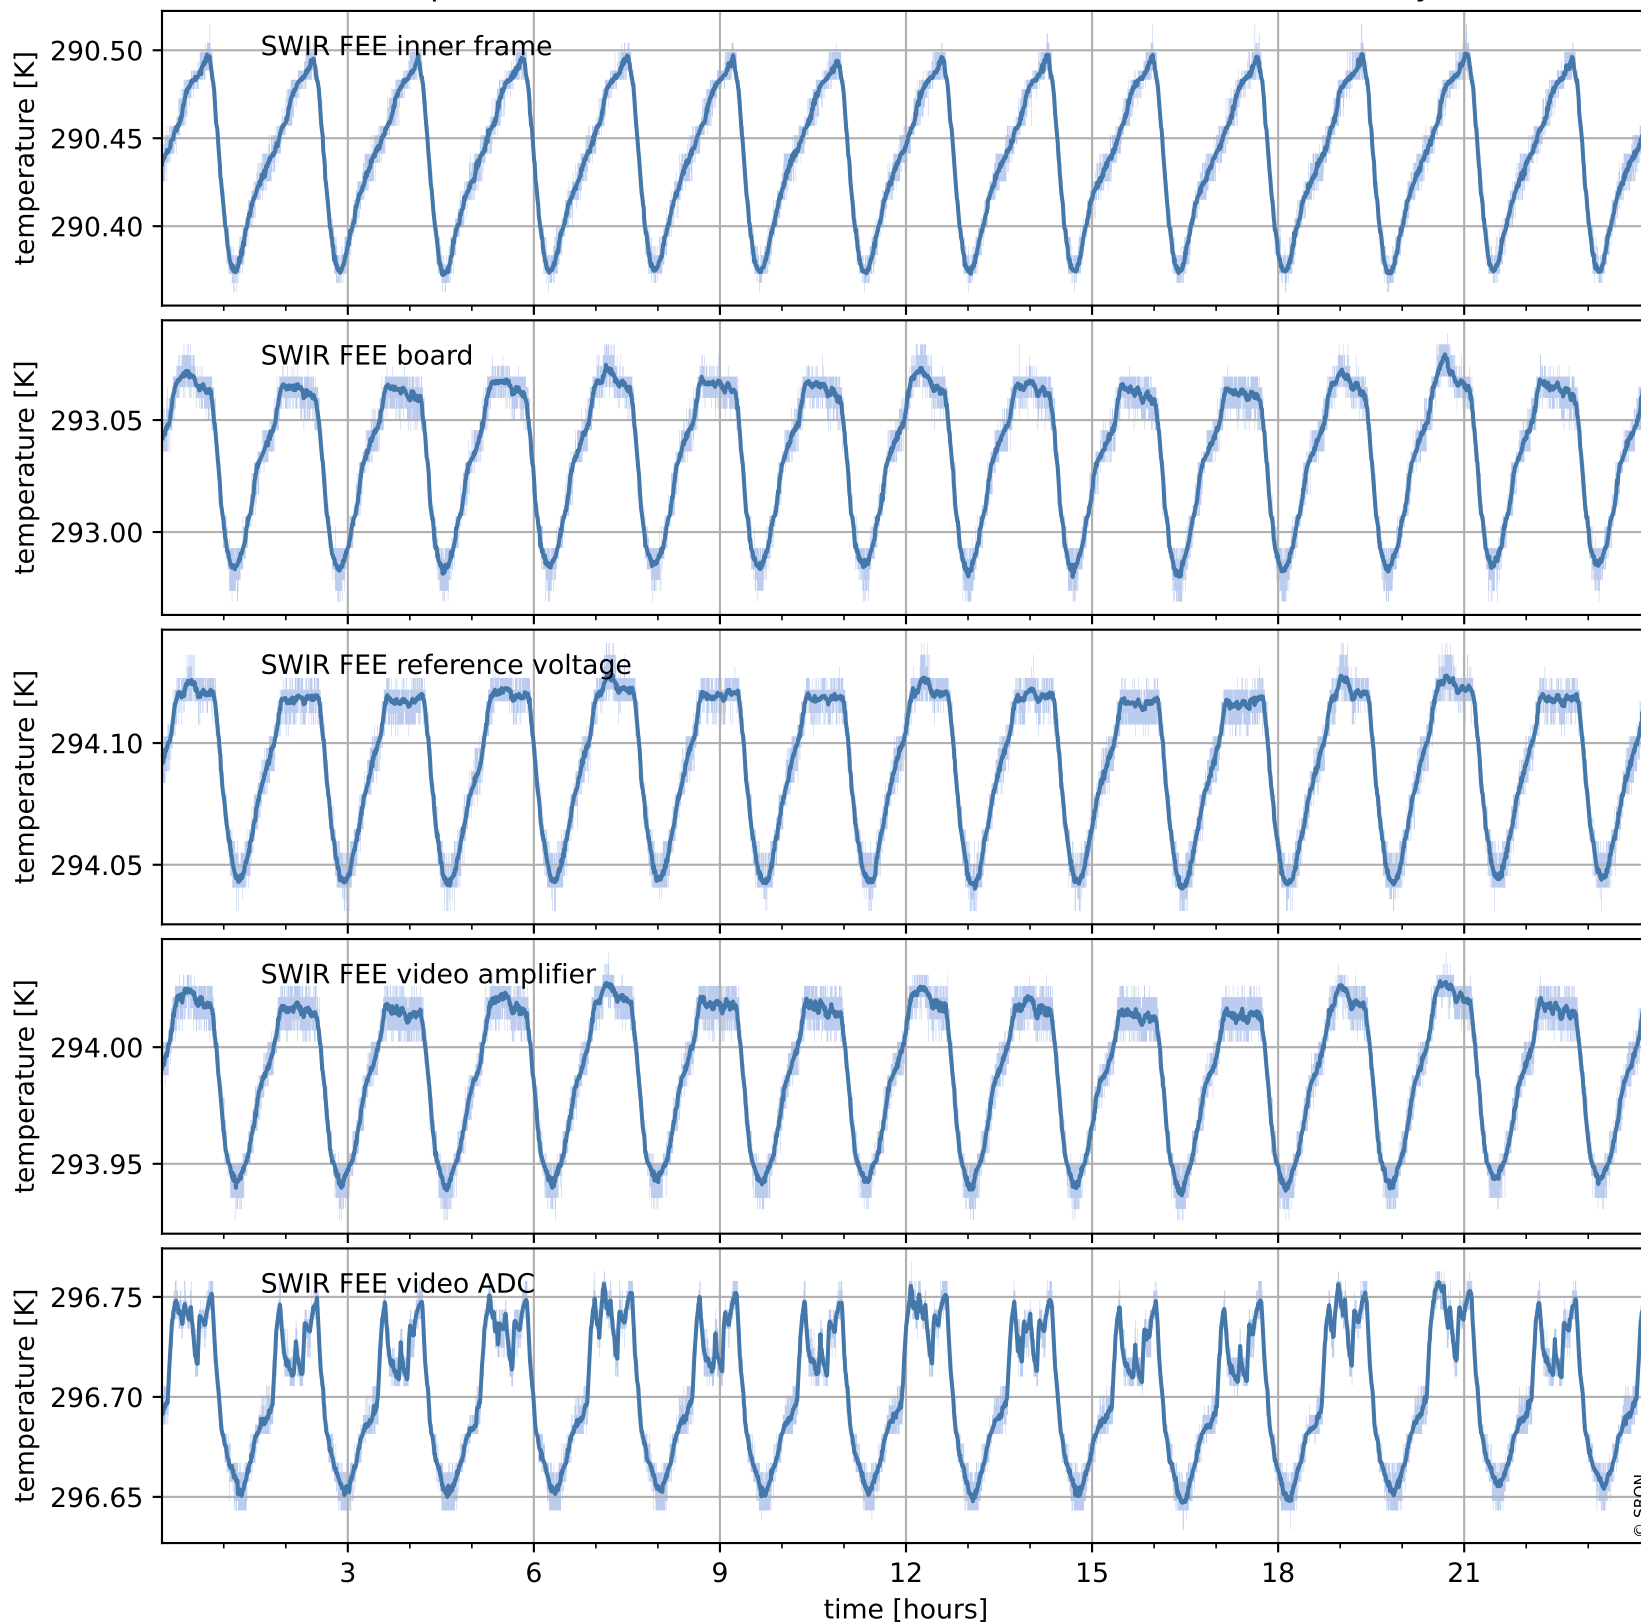

Tropomi SWIR housekeeping data

orbits : [3116, 3129]
coverage : 2018-05-21 / 2018-05-22
created : 2023-08-21T08:30:27

Temperature of sensors relevant for SWIR (one day)

Tropomi SWIR housekeeping data

orbits : [2645, 3129]
coverage : 2018-04-17 / 2018-05-22
created : 2023-08-21T08:30:27

Temperature of sensors relevant for SWIR (last month)

Tropomi SWIR housekeeping data

orbits : [3116, 3129]
coverage : 2018-05-21 / 2018-05-22
created : 2023-08-21T08:30:27

Current and duty cycle of 3 heaters relevant for SWIR (one day)

Tropomi SWIR housekeeping data

orbits : [2645, 3129]
coverage : 2018-04-17 / 2018-05-22
created : 2023-08-21T08:30:28

Current and duty cycle of 3 heaters relevant for SWIR (last month)

Tropomi SWIR housekeeping data

orbits : [3116, 3129]
coverage : 2018-05-21 / 2018-05-22
created : 2023-08-21T08:30:28

Temperature of sensors at the SWIR front-end electronics (one day)

Tropomi SWIR housekeeping data

orbits : [2645, 3129]
coverage : 2018-04-17 / 2018-05-22
created : 2023-08-21T08:30:28