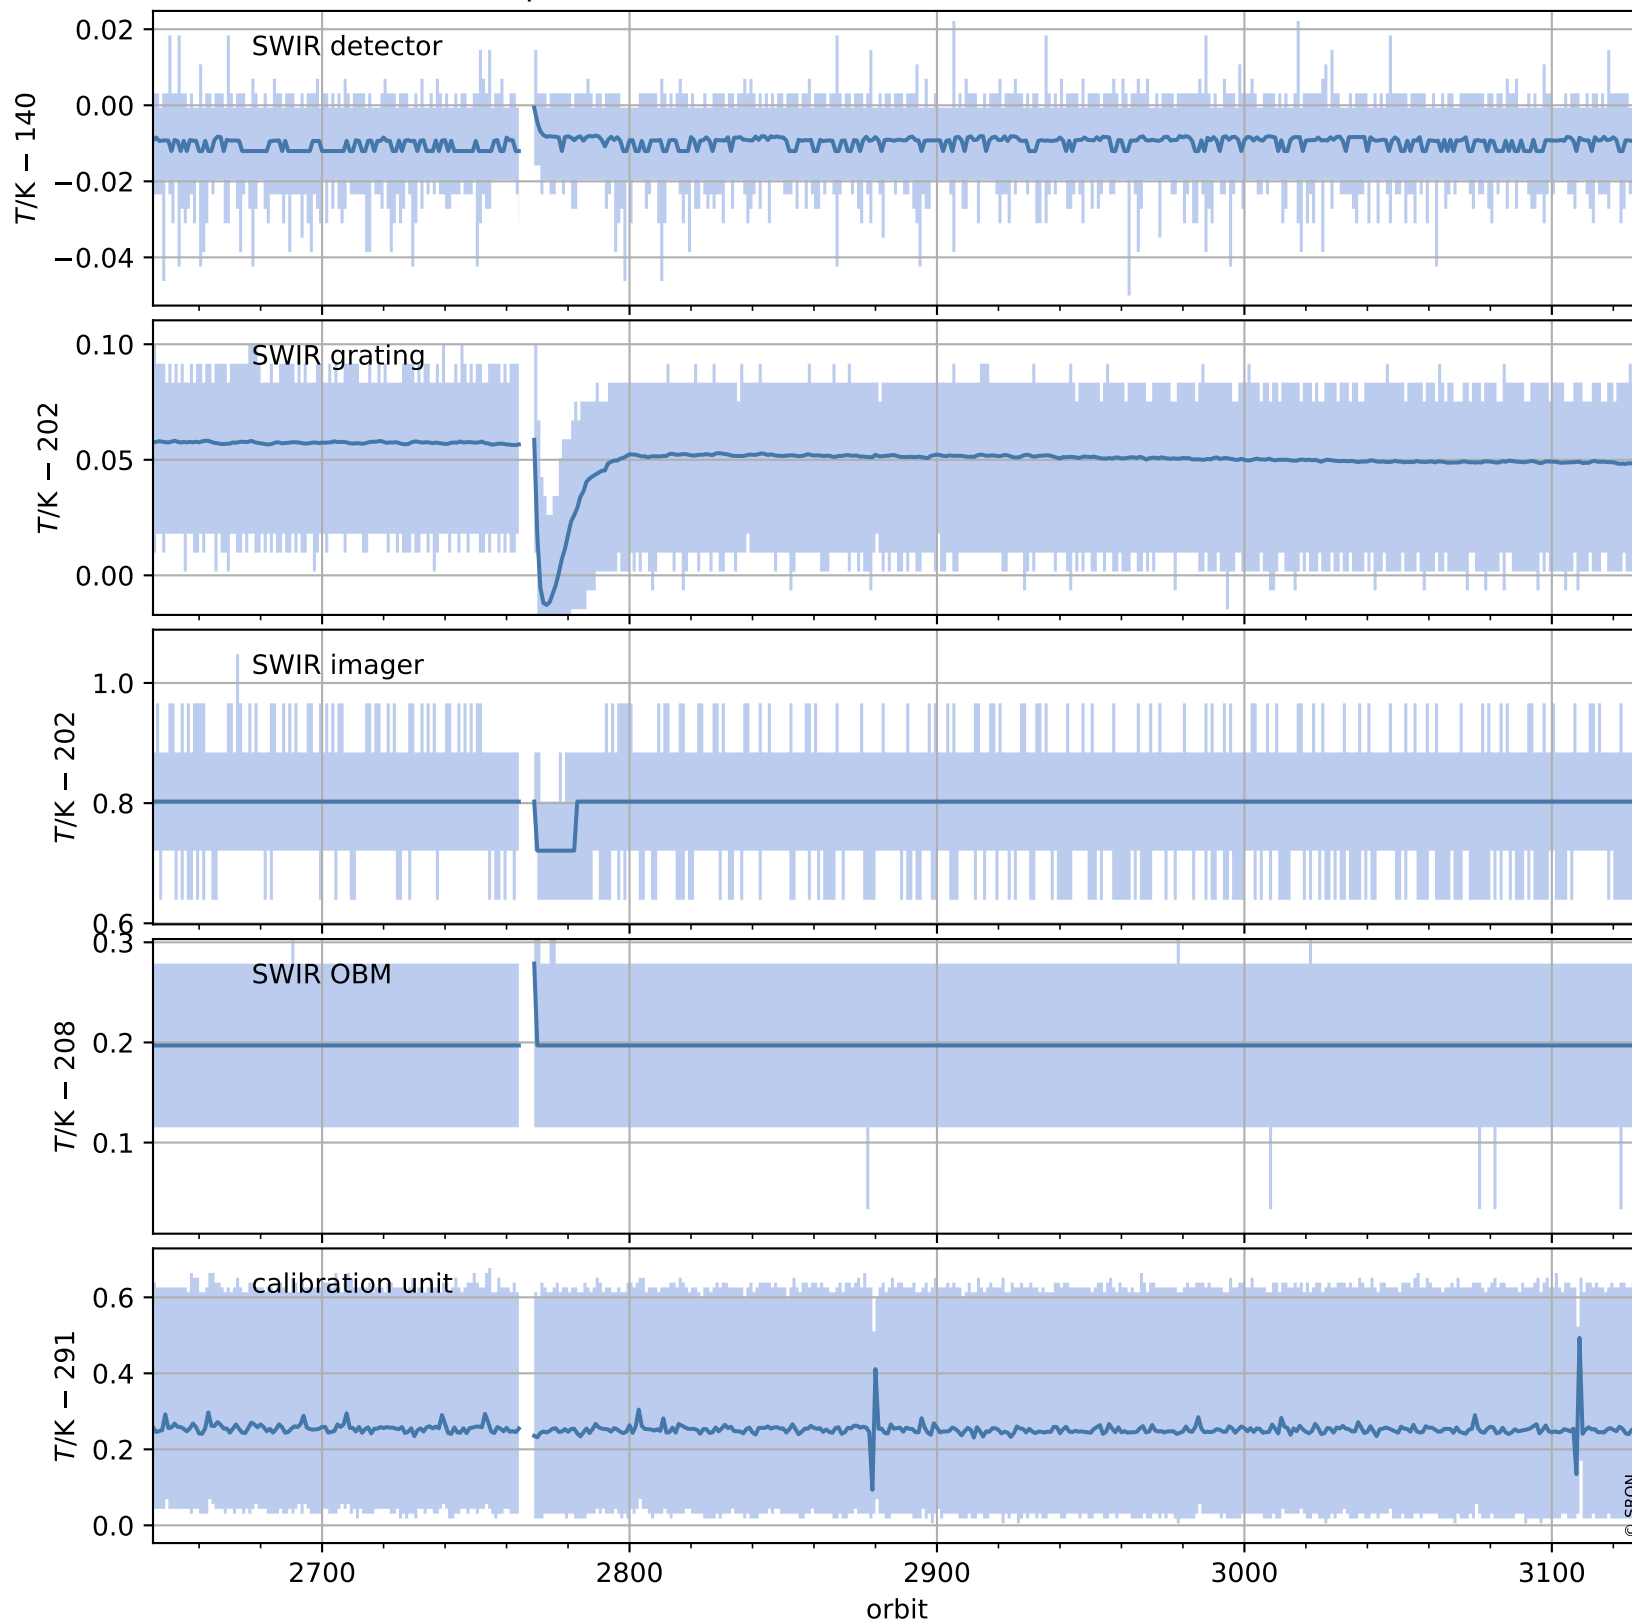

Tropomi SWIR housekeeping data

orbits : [3116, 3129]
coverage : 2018-05-21 / 2018-05-22
created : 2023-08-21T08:30:27

Temperature of sensors relevant for SWIR (one day)

Tropomi SWIR housekeeping data

orbits : [2645, 3129]
coverage : 2018-04-17 / 2018-05-22
created : 2023-08-21T08:30:27

Temperature of sensors relevant for SWIR (last month)

Tropomi SWIR housekeeping data

orbits : [3116, 3129]
coverage : 2018-05-21 / 2018-05-22
created : 2023-08-21T08:30:27

Current and duty cycle of 3 heaters relevant for SWIR (one day)

Tropomi SWIR housekeeping data

orbits : [2645, 3129]
coverage : 2018-04-17 / 2018-05-22
created : 2023-08-21T08:30:28

Current and duty cycle of 3 heaters relevant for SWIR (last month)

Tropomi SWIR housekeeping data

orbits : [3116, 3129]
coverage : 2018-05-21 / 2018-05-22
created : 2023-08-21T08:30:28

Temperature of sensors at the SWIR front-end electronics (one day)

Tropomi SWIR housekeeping data

orbits : [2645, 3129]
coverage : 2018-04-17 / 2018-05-22
created : 2023-08-21T08:30:28