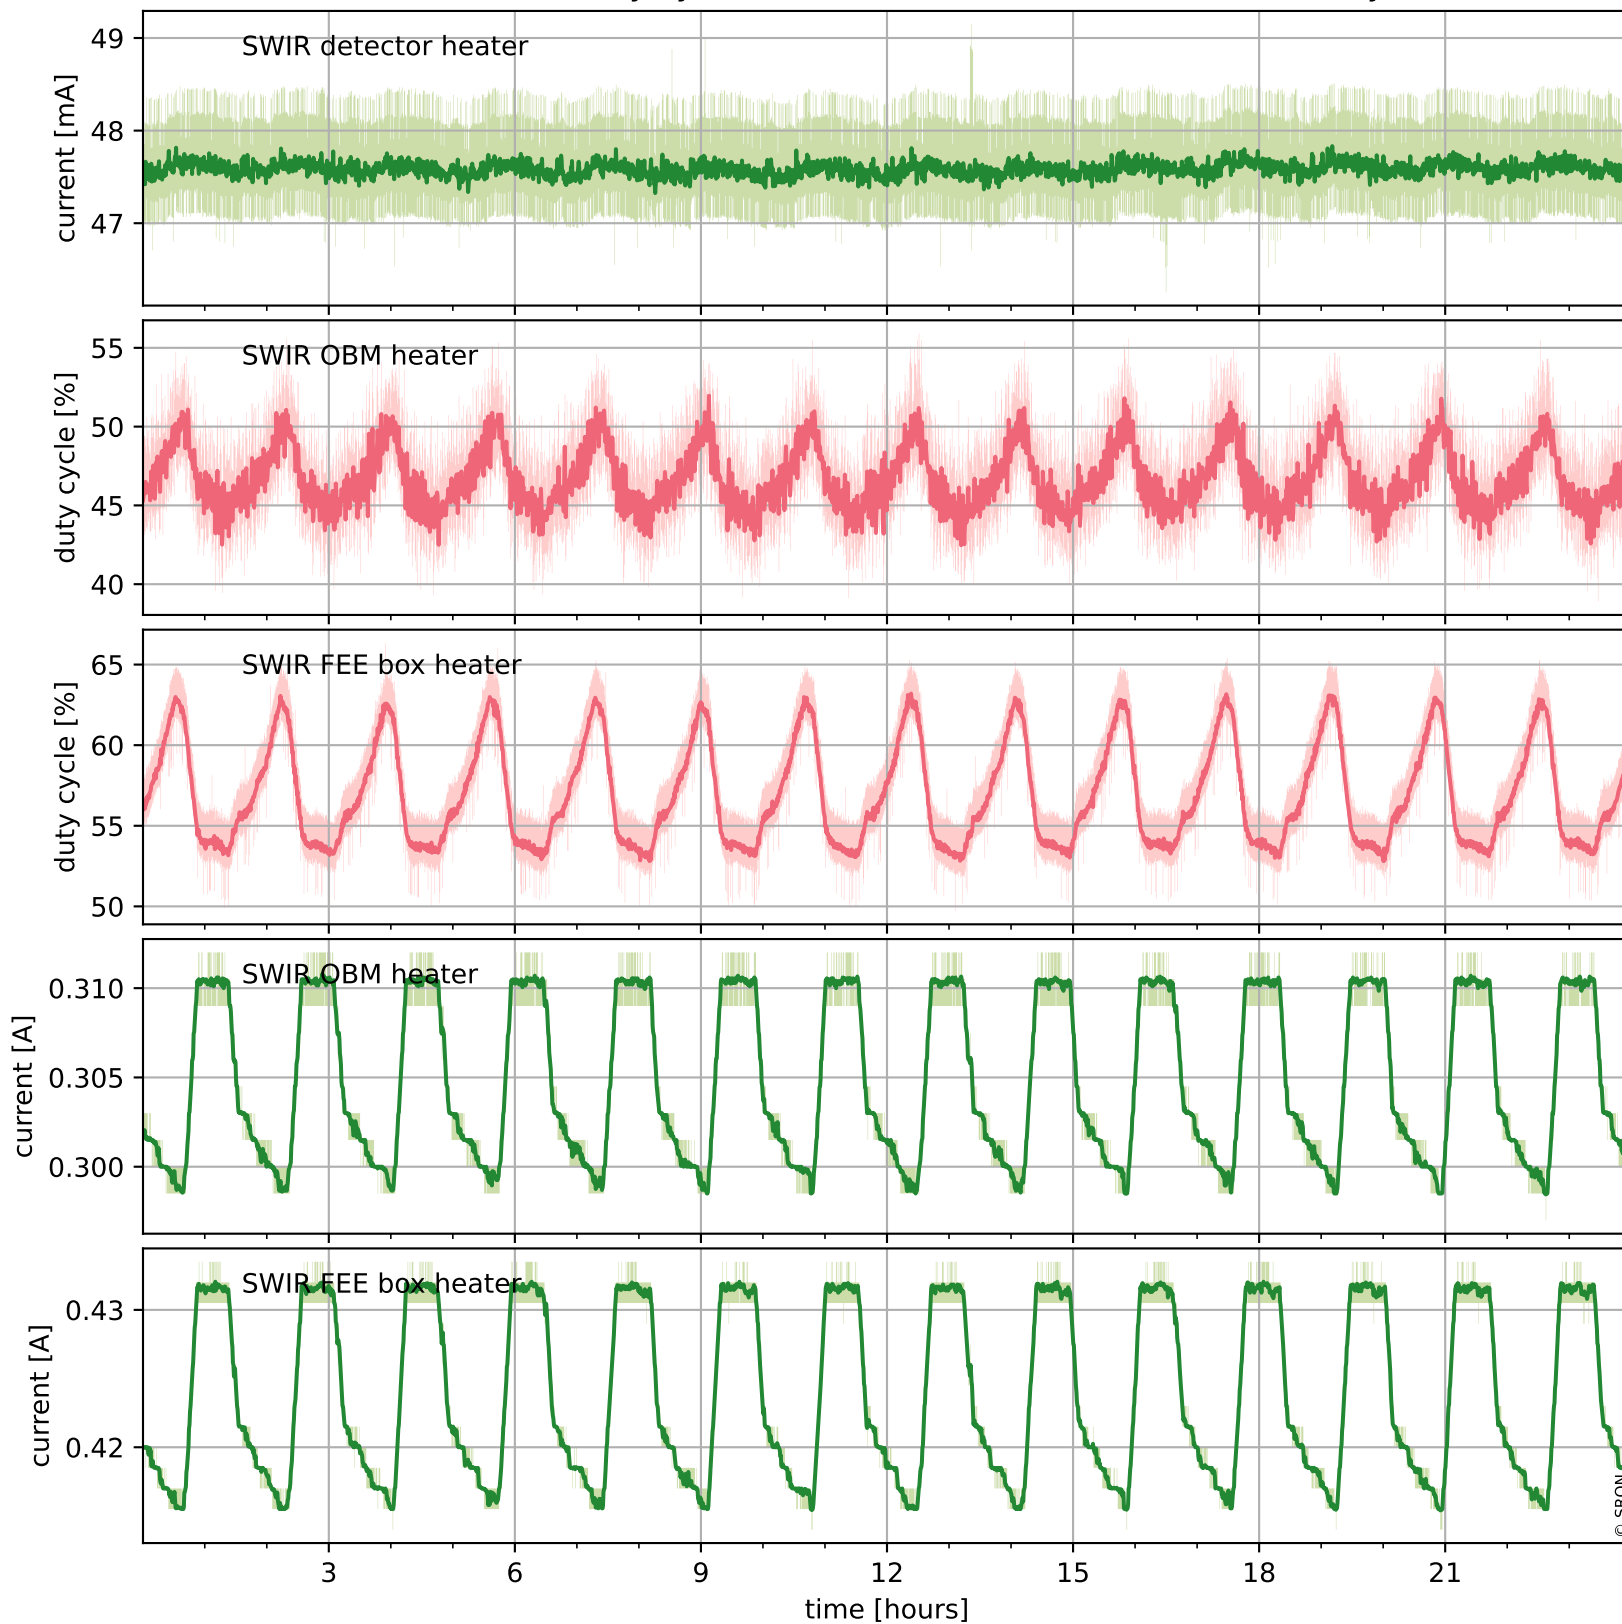

Tropomi SWIR housekeeping data

orbits : [3201, 3215]
coverage : 2018-05-27 / 2018-05-28
created : 2023-08-21T08:30:41

Temperature of sensors relevant for SWIR (one day)

Tropomi SWIR housekeeping data

orbits : [2731, 3215]
coverage : 2018-04-23 / 2018-05-28
created : 2023-08-21T08:30:41

Temperature of sensors relevant for SWIR (last month)

Tropomi SWIR housekeeping data

orbits : [3201, 3215]
coverage : 2018-05-27 / 2018-05-28
created : 2023-08-21T08:30:41

Current and duty cycle of 3 heaters relevant for SWIR (one day)

Tropomi SWIR housekeeping data

orbits : [2731, 3215]
coverage : 2018-04-23 / 2018-05-28
created : 2023-08-21T08:30:42

Current and duty cycle of 3 heaters relevant for SWIR (last month)

Tropomi SWIR housekeeping data