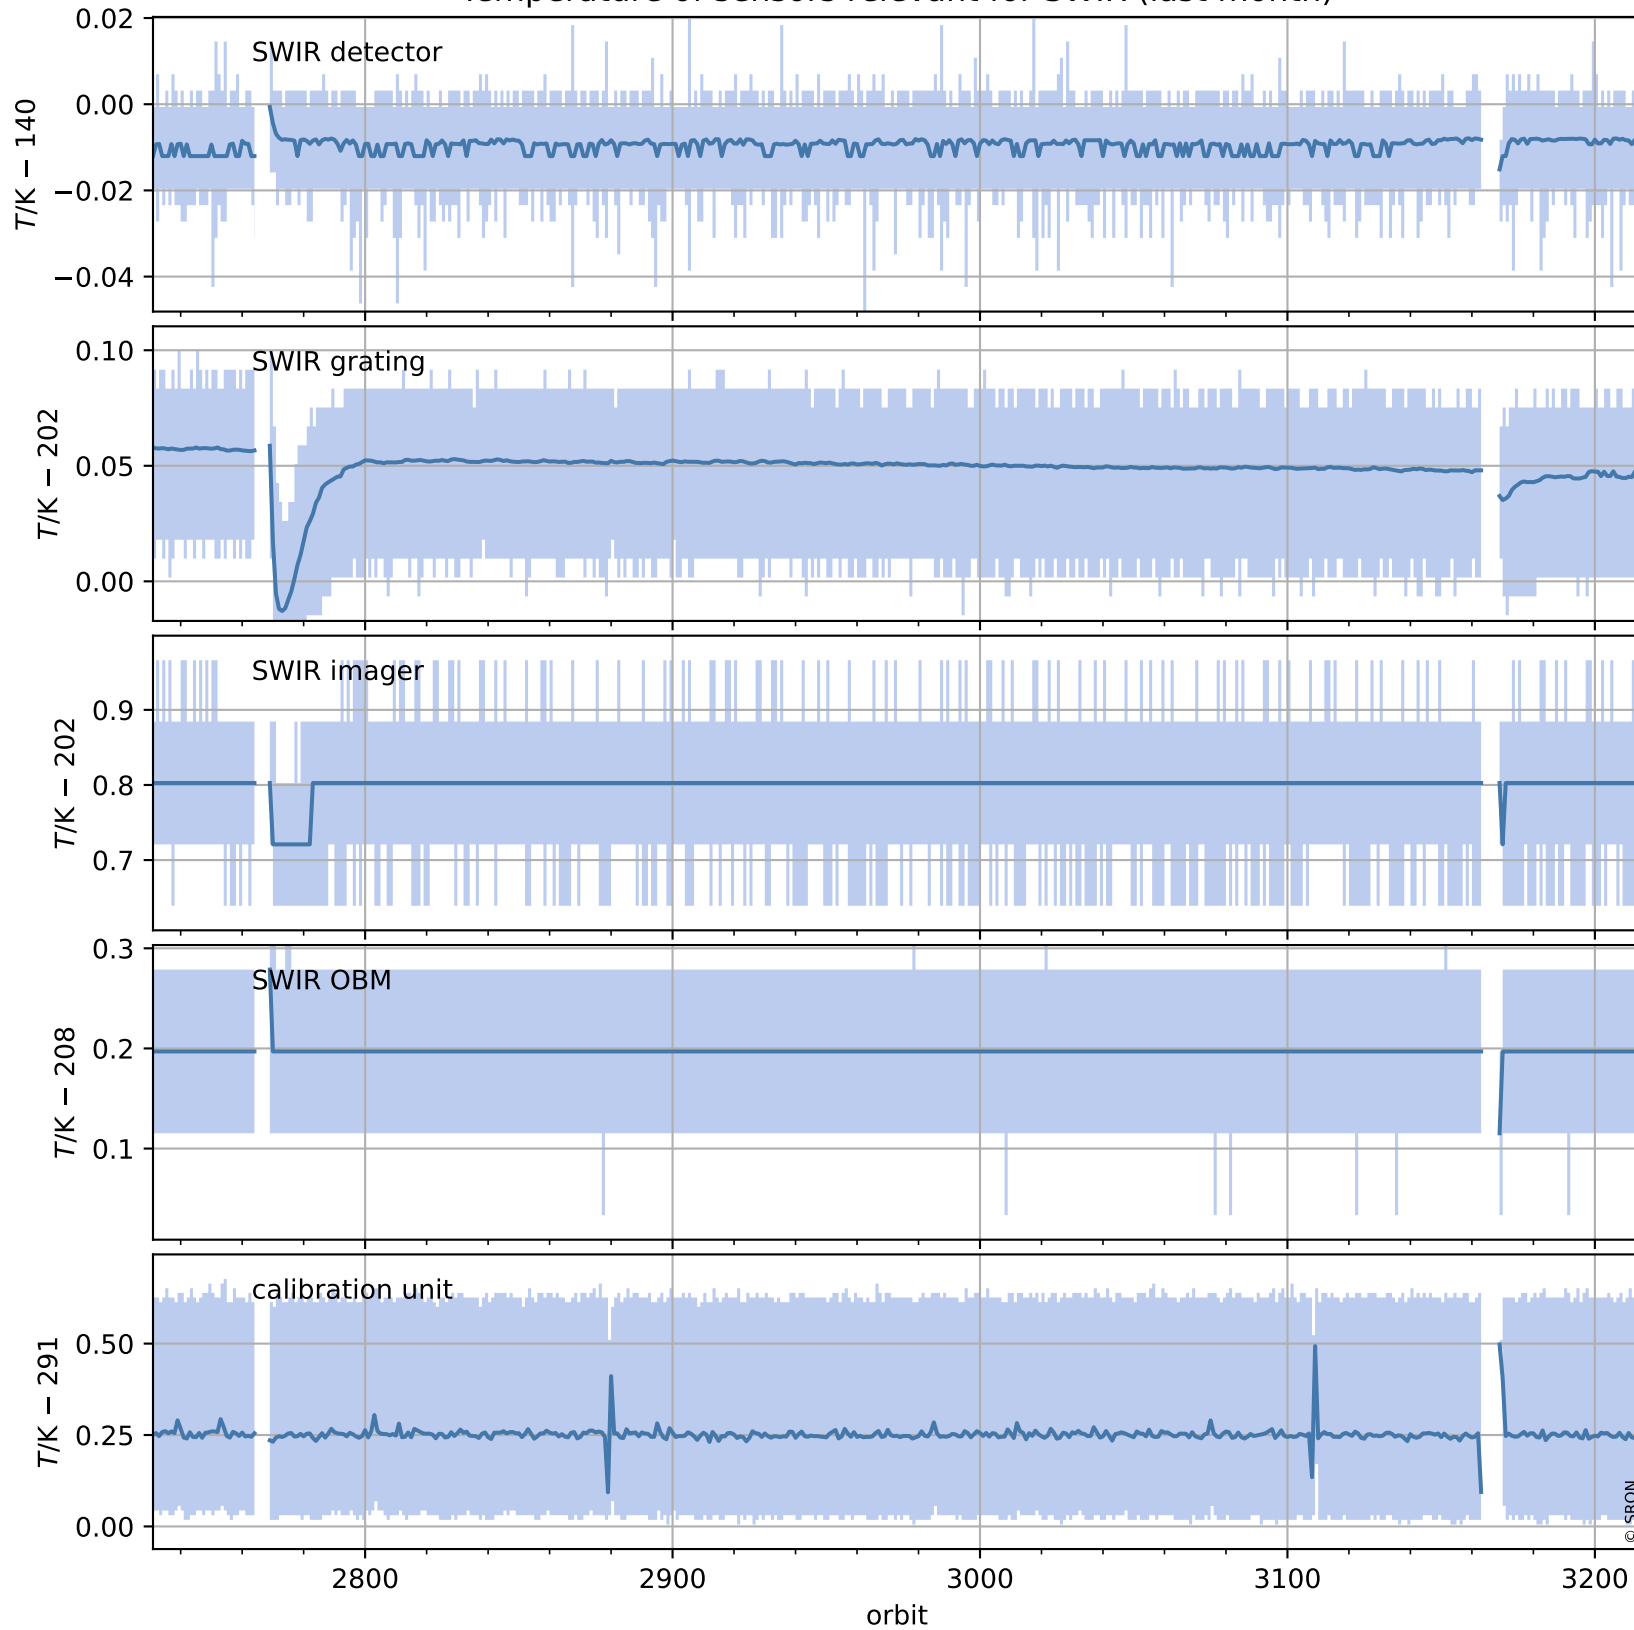

Tropomi SWIR housekeeping data

orbits : [3201, 3215]
coverage : 2018-05-27 / 2018-05-28
created : 2023-08-21T08:30:41

Temperature of sensors relevant for SWIR (one day)

Tropomi SWIR housekeeping data

orbits : [2731, 3215]
coverage : 2018-04-23 / 2018-05-28
created : 2023-08-21T08:30:41

Temperature of sensors relevant for SWIR (last month)

Tropomi SWIR housekeeping data

orbits : [3201, 3215]
coverage : 2018-05-27 / 2018-05-28
created : 2023-08-21T08:30:41

Current and duty cycle of 3 heaters relevant for SWIR (one day)

Tropomi SWIR housekeeping data

orbits : [2731, 3215]
coverage : 2018-04-23 / 2018-05-28
created : 2023-08-21T08:30:42

Current and duty cycle of 3 heaters relevant for SWIR (last month)

Tropomi SWIR housekeeping data

orbits : [3201, 3215]
coverage : 2018-05-27 / 2018-05-28
created : 2023-08-21T08:30:42

Temperature of sensors at the SWIR front-end electronics (one day)

Tropomi SWIR housekeeping data

orbits : [2731, 3215]
coverage : 2018-04-23 / 2018-05-28
created : 2023-08-21T08:30:42