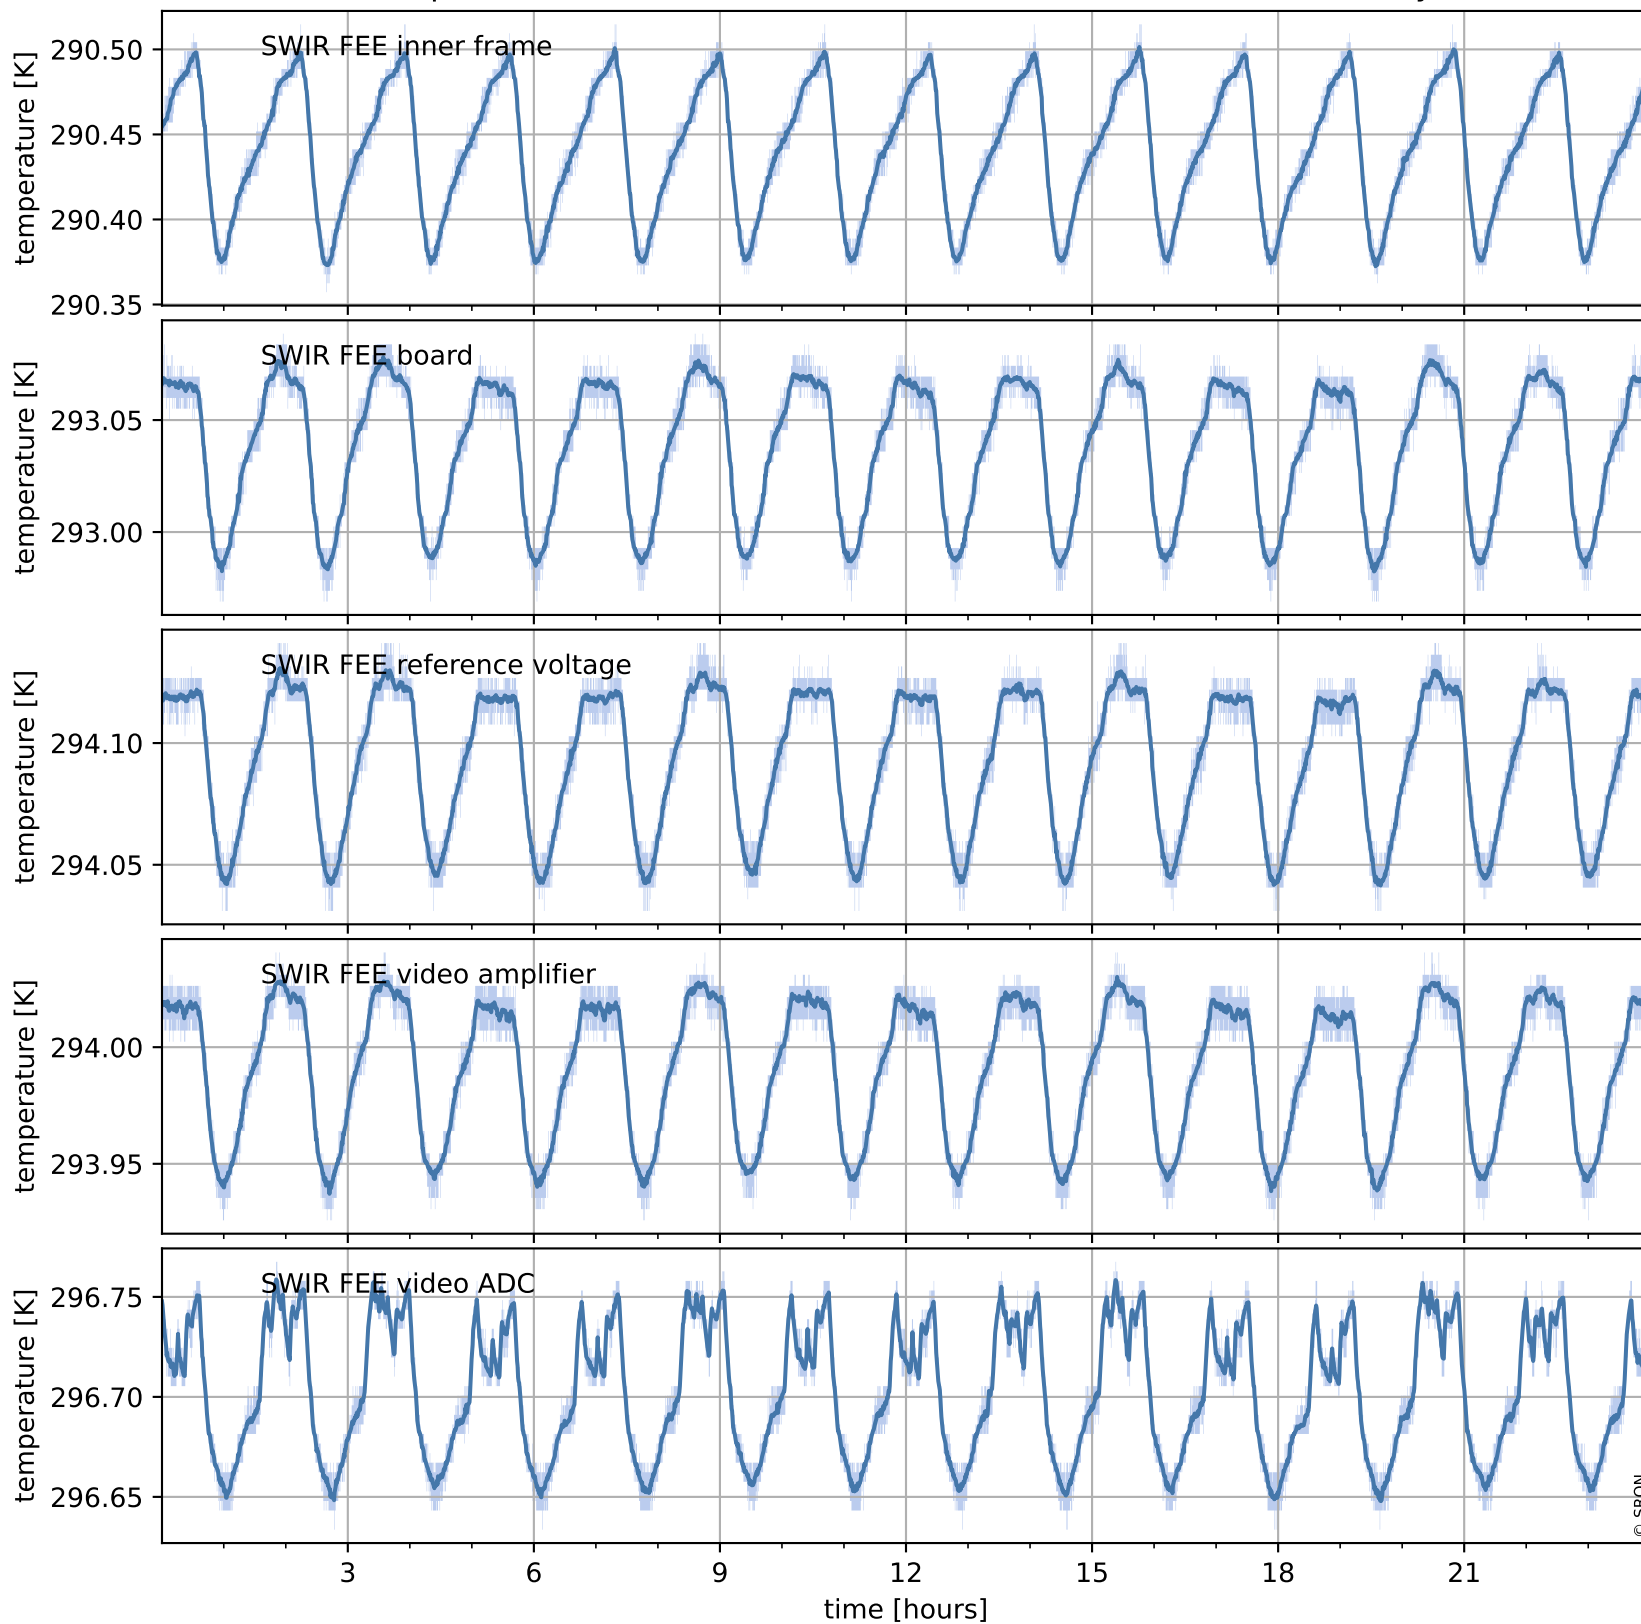

Tropomi SWIR housekeeping data

orbits : [3201, 3215]
coverage : 2018-05-27 / 2018-05-28
created : 2023-08-21T08:30:41

Temperature of sensors relevant for SWIR (one day)

Tropomi SWIR housekeeping data

orbits : [2731, 3215]
coverage : 2018-04-23 / 2018-05-28
created : 2023-08-21T08:30:41

Temperature of sensors relevant for SWIR (last month)

Tropomi SWIR housekeeping data

orbits : [3201, 3215]
coverage : 2018-05-27 / 2018-05-28
created : 2023-08-21T08:30:41

Current and duty cycle of 3 heaters relevant for SWIR (one day)

Tropomi SWIR housekeeping data

orbits : [2731, 3215]
coverage : 2018-04-23 / 2018-05-28
created : 2023-08-21T08:30:42

Current and duty cycle of 3 heaters relevant for SWIR (last month)

Tropomi SWIR housekeeping data

orbits : [3201, 3215]
coverage : 2018-05-27 / 2018-05-28
created : 2023-08-21T08:30:42

Temperature of sensors at the SWIR front-end electronics (one day)

Tropomi SWIR housekeeping data

orbits : [2731, 3215]
coverage : 2018-04-23 / 2018-05-28
created : 2023-08-21T08:30:42