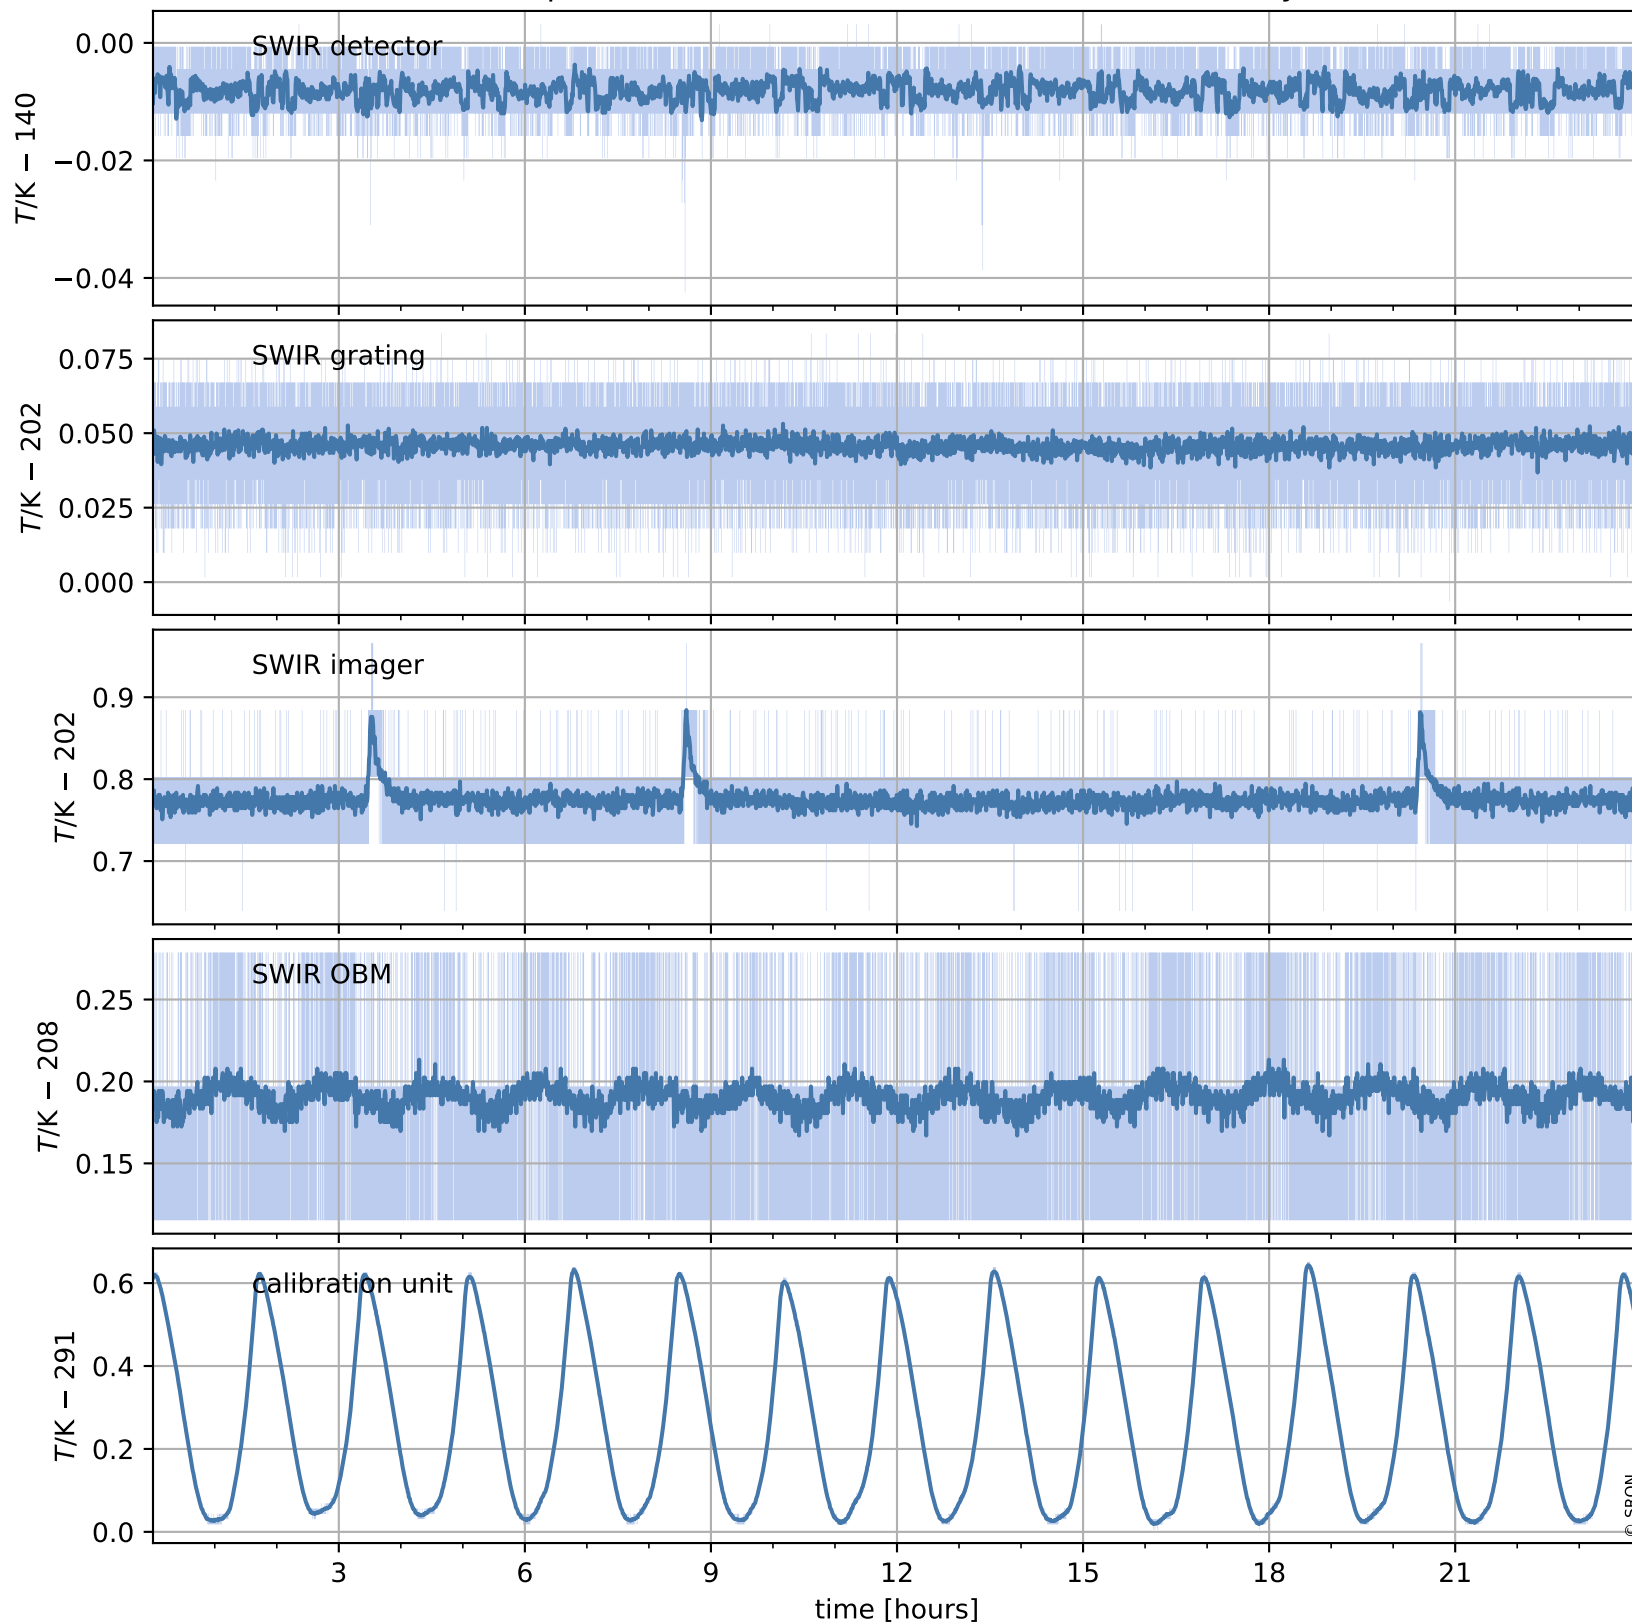

Tropomi SWIR housekeeping data

orbits : [3201, 3215]
coverage : 2018-05-27 / 2018-05-28
created : 2023-08-21T08:30:41

Temperature of sensors relevant for SWIR (one day)

Tropomi SWIR housekeeping data

orbits : [2731, 3215]
coverage : 2018-04-23 / 2018-05-28
created : 2023-08-21T08:30:41

Temperature of sensors relevant for SWIR (last month)

Tropomi SWIR housekeeping data

orbits : [3201, 3215]
coverage : 2018-05-27 / 2018-05-28
created : 2023-08-21T08:30:41

Current and duty cycle of 3 heaters relevant for SWIR (one day)

Tropomi SWIR housekeeping data

orbits : [2731, 3215]
coverage : 2018-04-23 / 2018-05-28
created : 2023-08-21T08:30:42

Current and duty cycle of 3 heaters relevant for SWIR (last month)

Tropomi SWIR housekeeping data