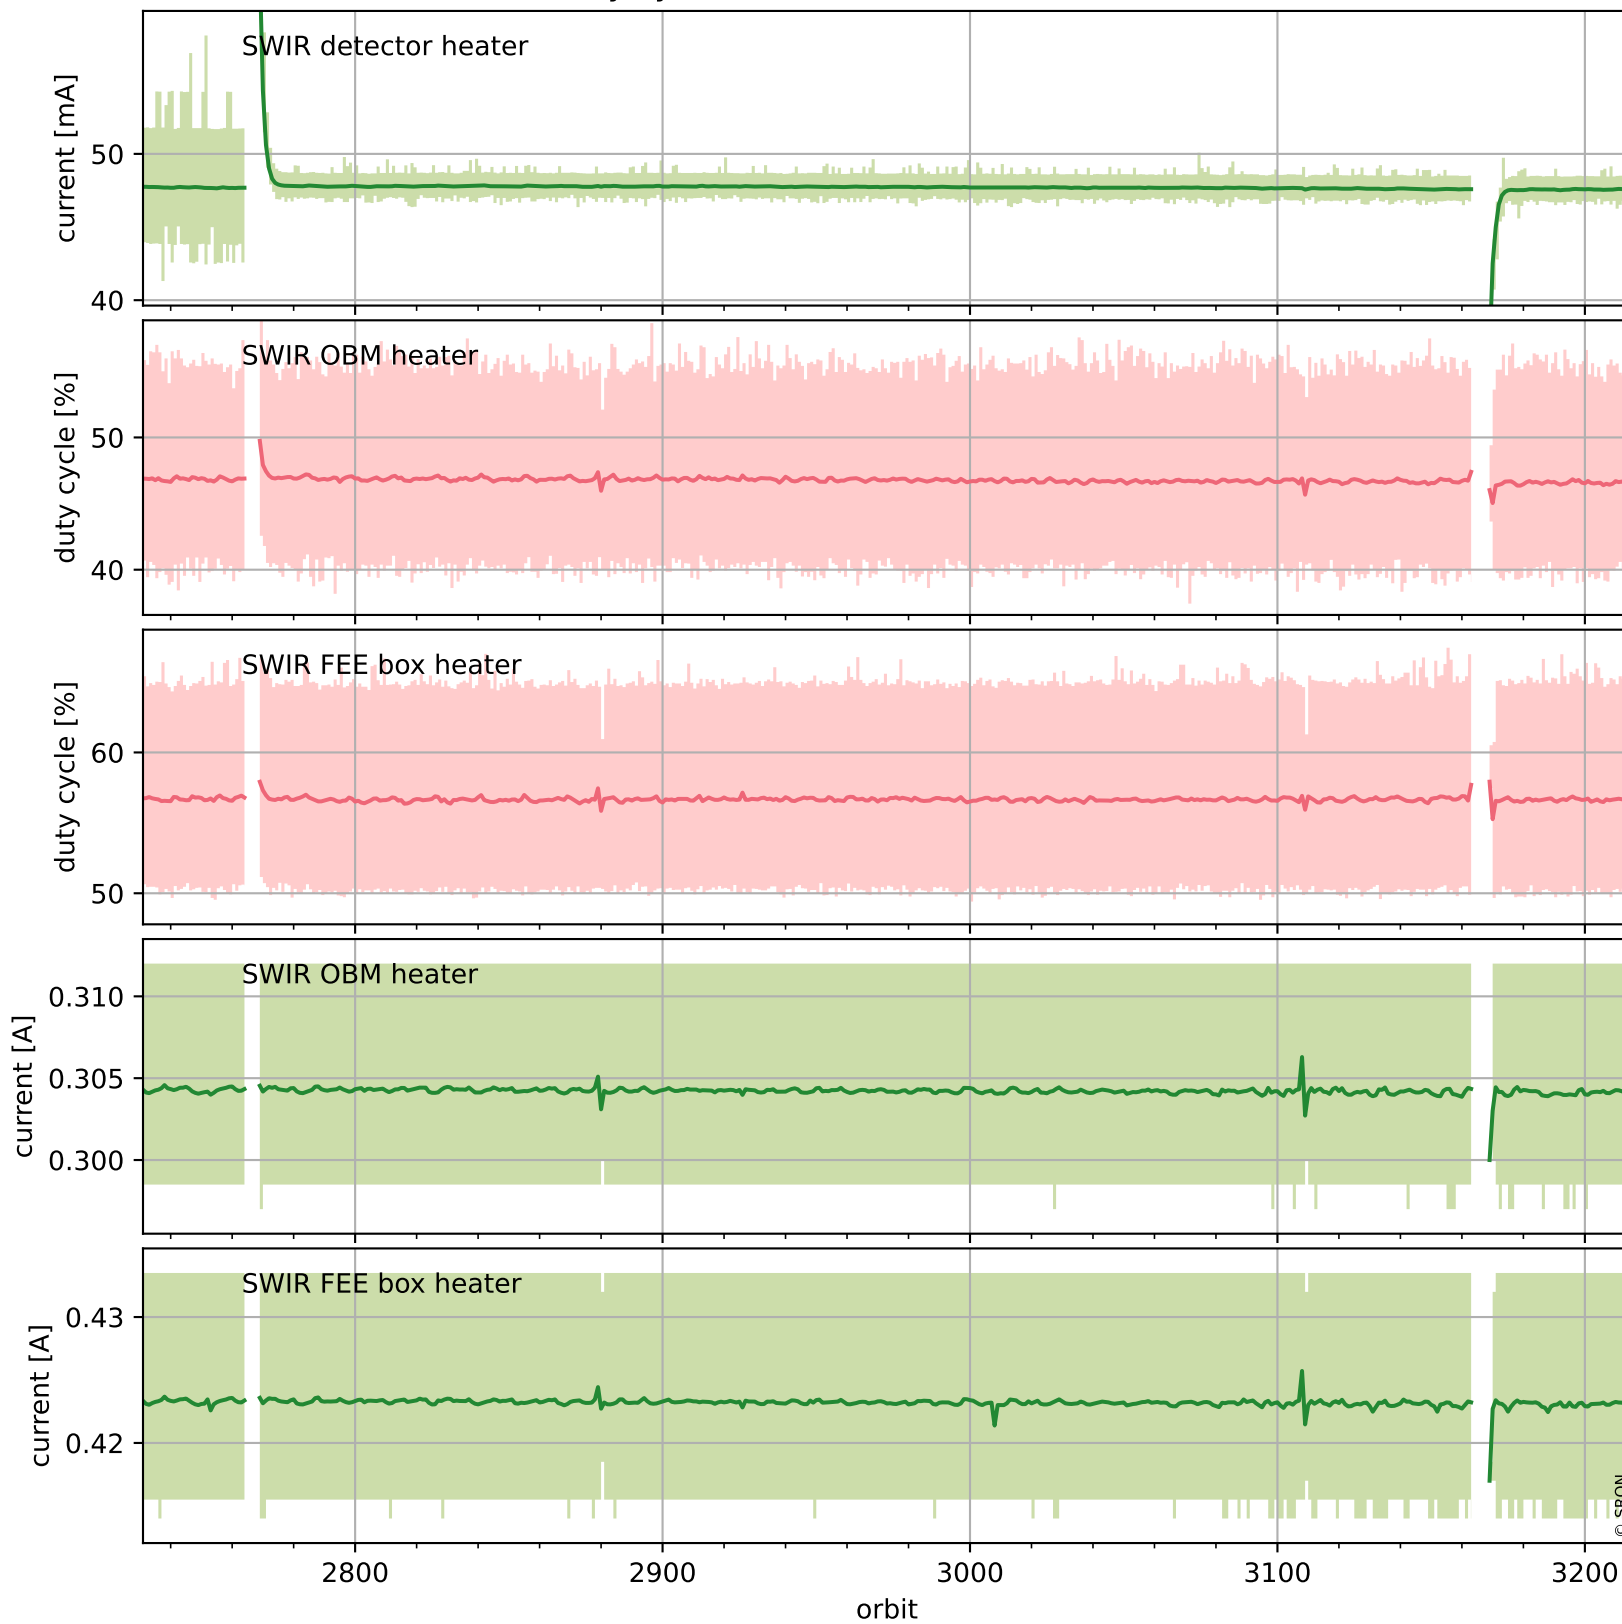

Tropomi SWIR housekeeping data

orbits : [3201, 3215]
coverage : 2018-05-27 / 2018-05-28
created : 2023-08-21T08:30:41

Temperature of sensors relevant for SWIR (one day)

Tropomi SWIR housekeeping data

orbits : [2731, 3215]
coverage : 2018-04-23 / 2018-05-28
created : 2023-08-21T08:30:41

Temperature of sensors relevant for SWIR (last month)

Tropomi SWIR housekeeping data

orbits : [3201, 3215]
coverage : 2018-05-27 / 2018-05-28
created : 2023-08-21T08:30:41

Current and duty cycle of 3 heaters relevant for SWIR (one day)

Tropomi SWIR housekeeping data

orbits : [2731, 3215]
coverage : 2018-04-23 / 2018-05-28
created : 2023-08-21T08:30:42

Current and duty cycle of 3 heaters relevant for SWIR (last month)

Tropomi SWIR housekeeping data

orbits : [3201, 3215]
coverage : 2018-05-27 / 2018-05-28
created : 2023-08-21T08:30:42

Temperature of sensors at the SWIR front-end electronics (one day)

Tropomi SWIR housekeeping data

orbits : [2731, 3215]
coverage : 2018-04-23 / 2018-05-28
created : 2023-08-21T08:30:42