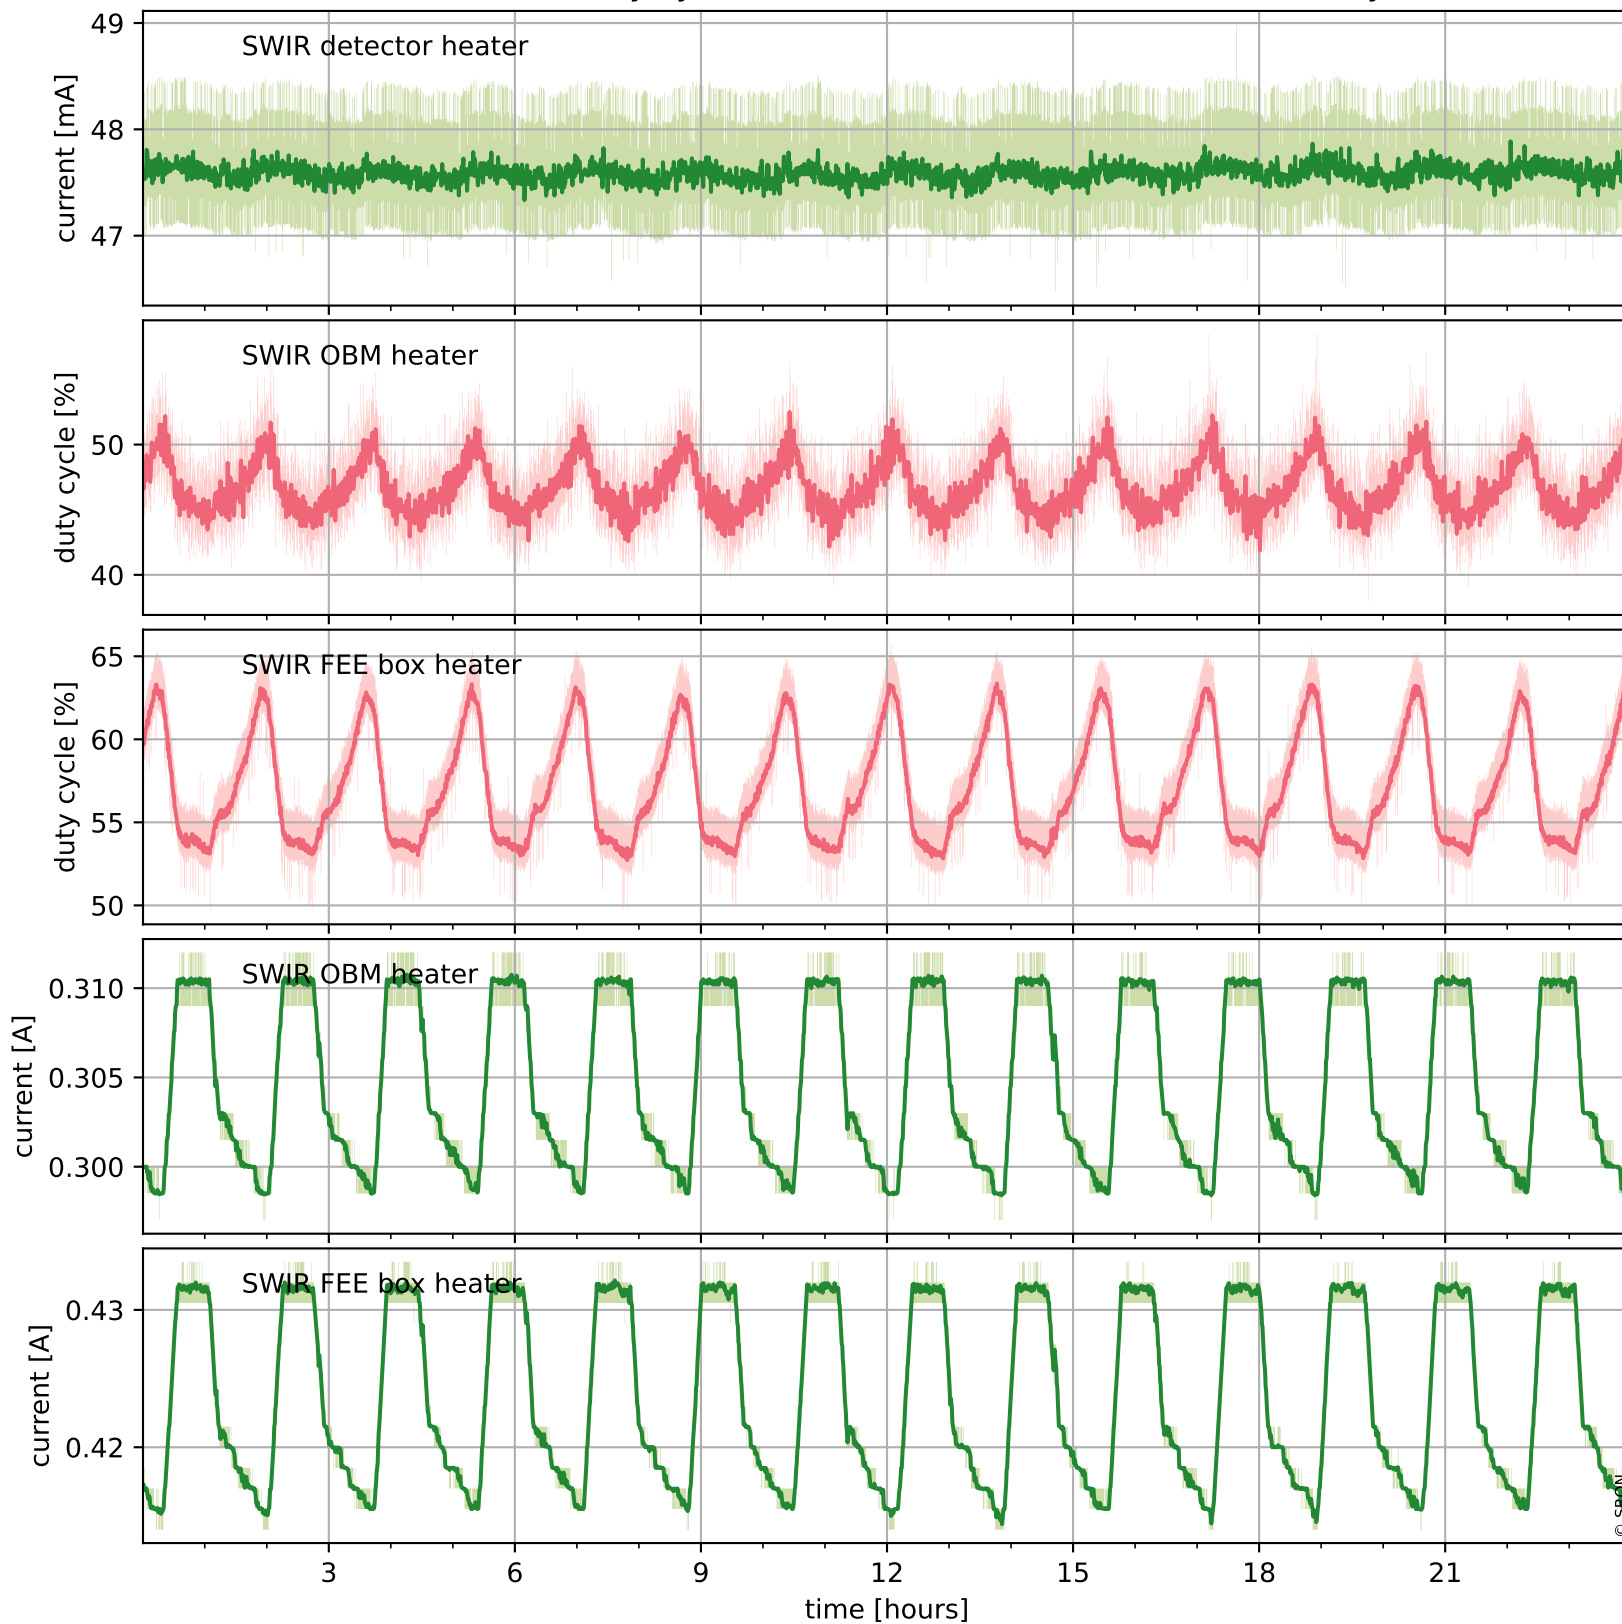

Tropomi SWIR housekeeping data

orbits : [3216, 3229]
coverage : 2018-05-28 / 2018-05-29
created : 2023-08-21T08:30:43

Temperature of sensors relevant for SWIR (one day)

Tropomi SWIR housekeeping data

orbits : [2745, 3229]
coverage : 2018-04-24 / 2018-05-29
created : 2023-08-21T08:30:43

Temperature of sensors relevant for SWIR (last month)

Tropomi SWIR housekeeping data

orbits : [3216, 3229]
coverage : 2018-05-28 / 2018-05-29
created : 2023-08-21T08:30:44

Current and duty cycle of 3 heaters relevant for SWIR (one day)

Tropomi SWIR housekeeping data

orbits : [2745, 3229]
coverage : 2018-04-24 / 2018-05-29
created : 2023-08-21T08:30:44

Current and duty cycle of 3 heaters relevant for SWIR (last month)

Tropomi SWIR housekeeping data

orbits : [3216, 3229]
coverage : 2018-05-28 / 2018-05-29
created : 2023-08-21T08:30:44

Temperature of sensors at the SWIR front-end electronics (one day)

Tropomi SWIR housekeeping data

orbits : [2745, 3229]
coverage : 2018-04-24 / 2018-05-29
created : 2023-08-21T08:30:45