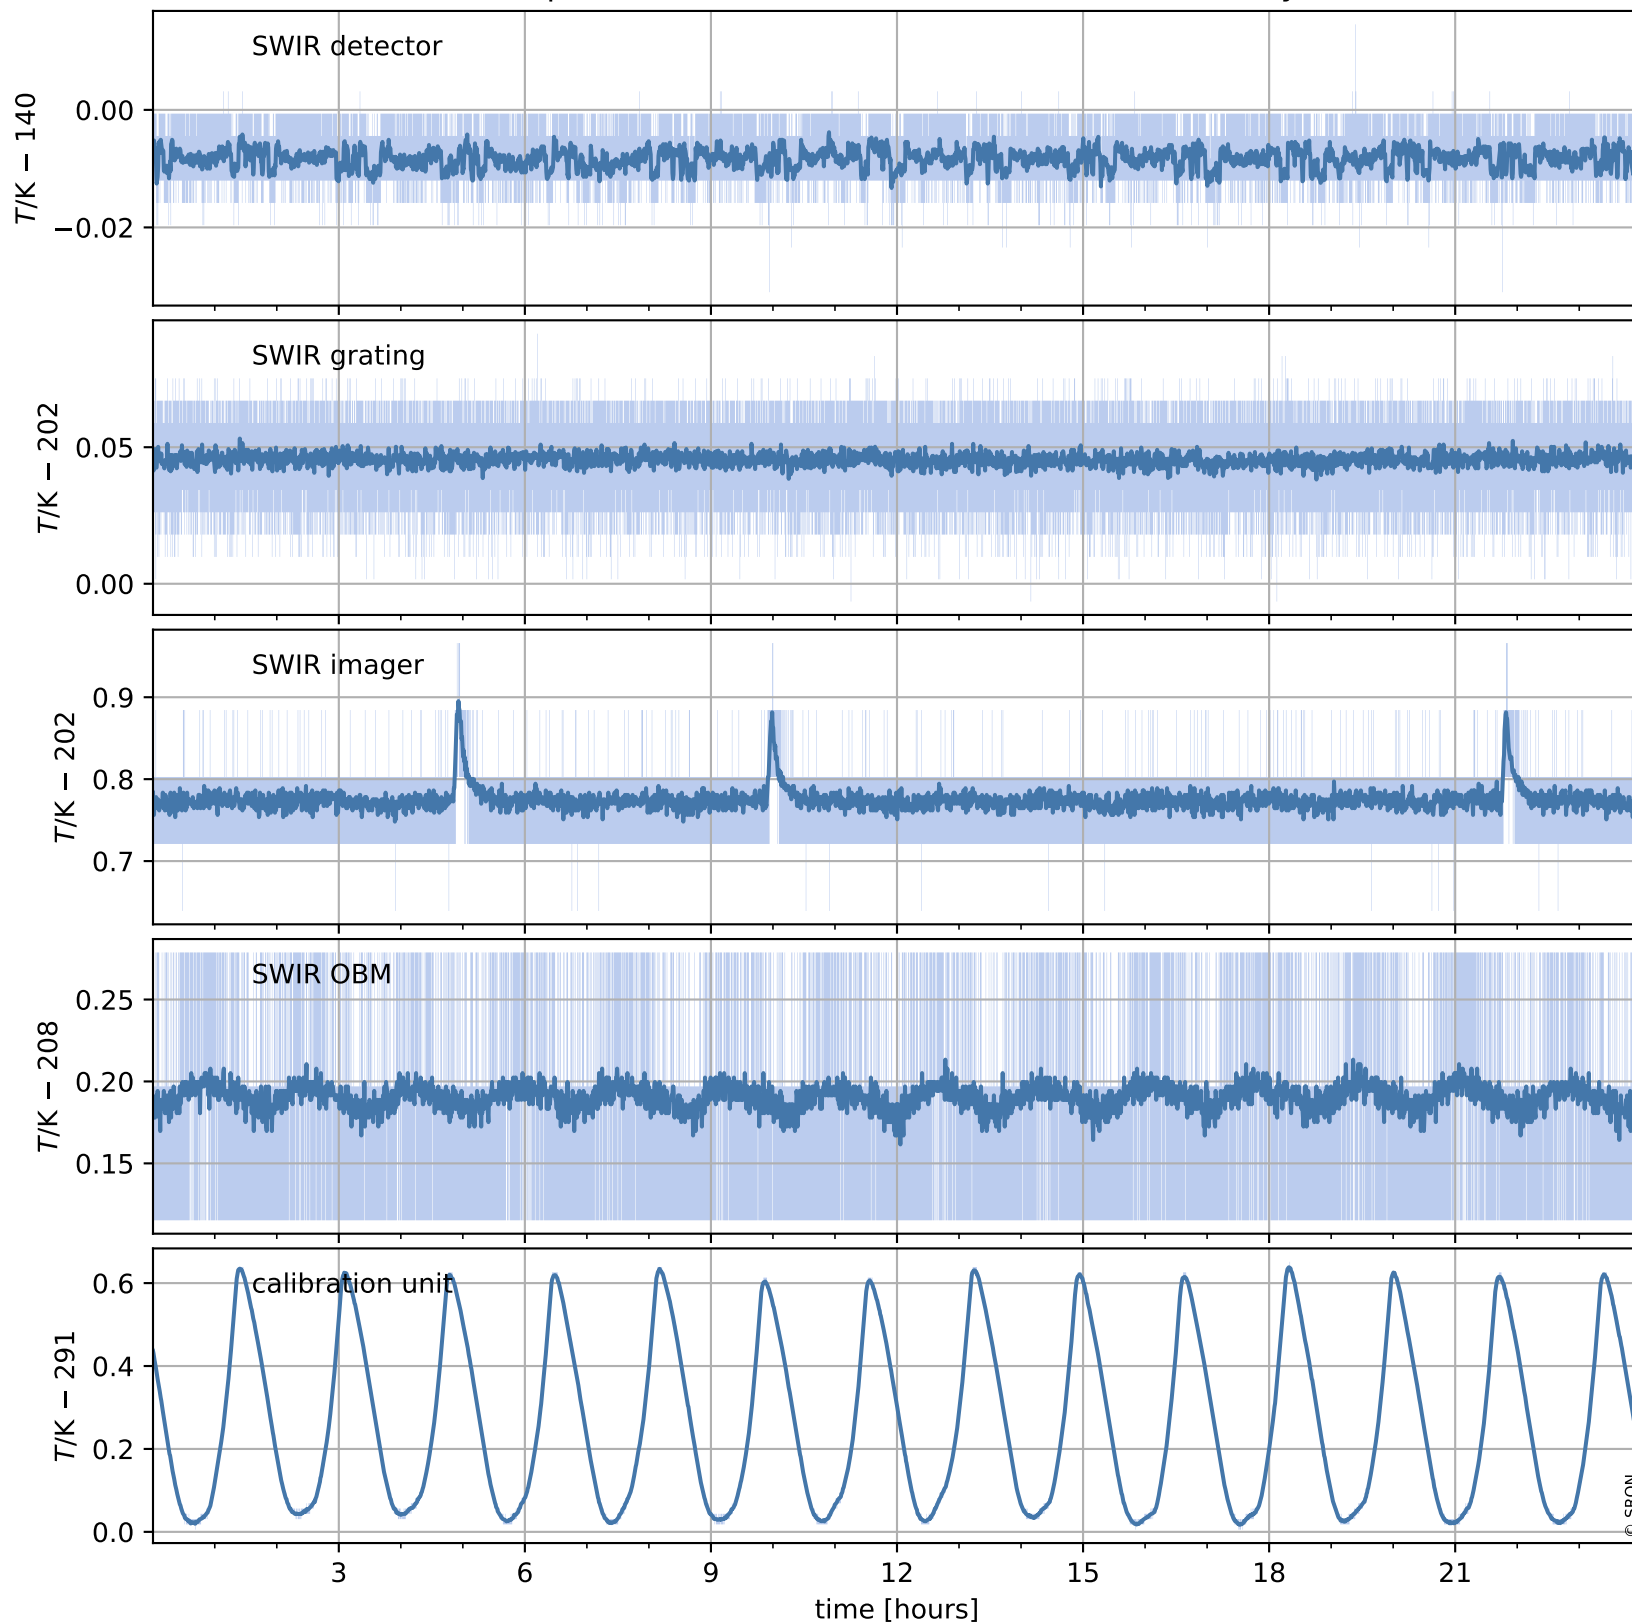

Tropomi SWIR housekeeping data

orbits : [3216, 3229]
coverage : 2018-05-28 / 2018-05-29
created : 2023-08-21T08:30:43

Temperature of sensors relevant for SWIR (one day)

Tropomi SWIR housekeeping data

orbits : [2745, 3229]
coverage : 2018-04-24 / 2018-05-29
created : 2023-08-21T08:30:43

Temperature of sensors relevant for SWIR (last month)

Tropomi SWIR housekeeping data

orbits : [3216, 3229]
coverage : 2018-05-28 / 2018-05-29
created : 2023-08-21T08:30:44

Current and duty cycle of 3 heaters relevant for SWIR (one day)

Tropomi SWIR housekeeping data

orbits : [2745, 3229]
coverage : 2018-04-24 / 2018-05-29
created : 2023-08-21T08:30:44

Current and duty cycle of 3 heaters relevant for SWIR (last month)

Tropomi SWIR housekeeping data