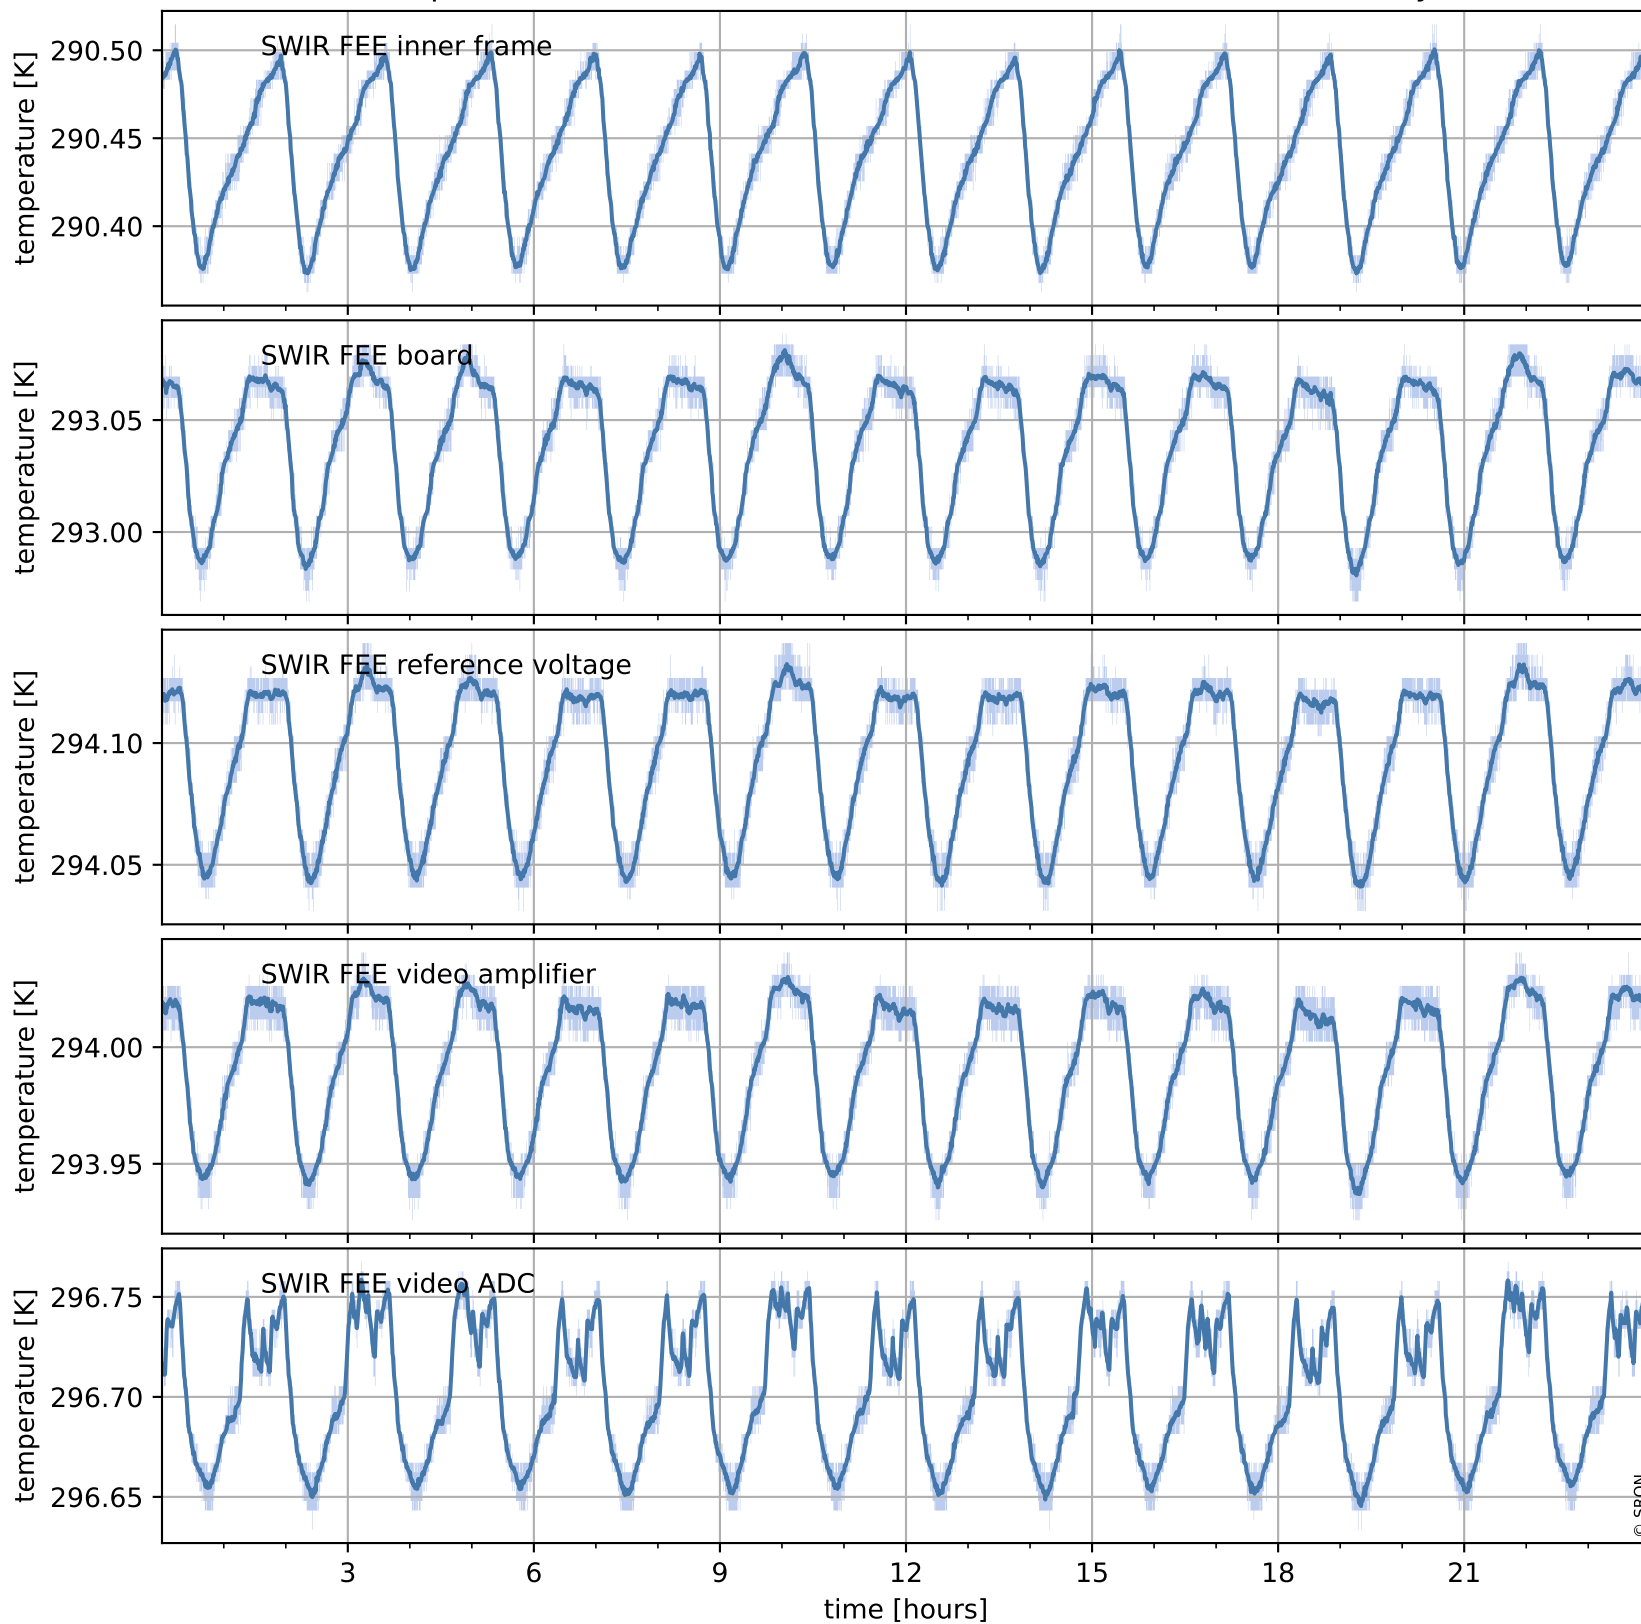

Tropomi SWIR housekeeping data

orbits : [3216, 3229]
coverage : 2018-05-28 / 2018-05-29
created : 2023-08-21T08:30:43

Temperature of sensors relevant for SWIR (one day)

Tropomi SWIR housekeeping data

orbits : [2745, 3229]
coverage : 2018-04-24 / 2018-05-29
created : 2023-08-21T08:30:43

Temperature of sensors relevant for SWIR (last month)

Tropomi SWIR housekeeping data

orbits : [3216, 3229]
coverage : 2018-05-28 / 2018-05-29
created : 2023-08-21T08:30:44

Current and duty cycle of 3 heaters relevant for SWIR (one day)

Tropomi SWIR housekeeping data

orbits : [2745, 3229]
coverage : 2018-04-24 / 2018-05-29
created : 2023-08-21T08:30:44

Current and duty cycle of 3 heaters relevant for SWIR (last month)

Tropomi SWIR housekeeping data

orbits : [3216, 3229]
coverage : 2018-05-28 / 2018-05-29
created : 2023-08-21T08:30:44

Temperature of sensors at the SWIR front-end electronics (one day)

Tropomi SWIR housekeeping data

orbits : [2745, 3229]
coverage : 2018-04-24 / 2018-05-29
created : 2023-08-21T08:30:45