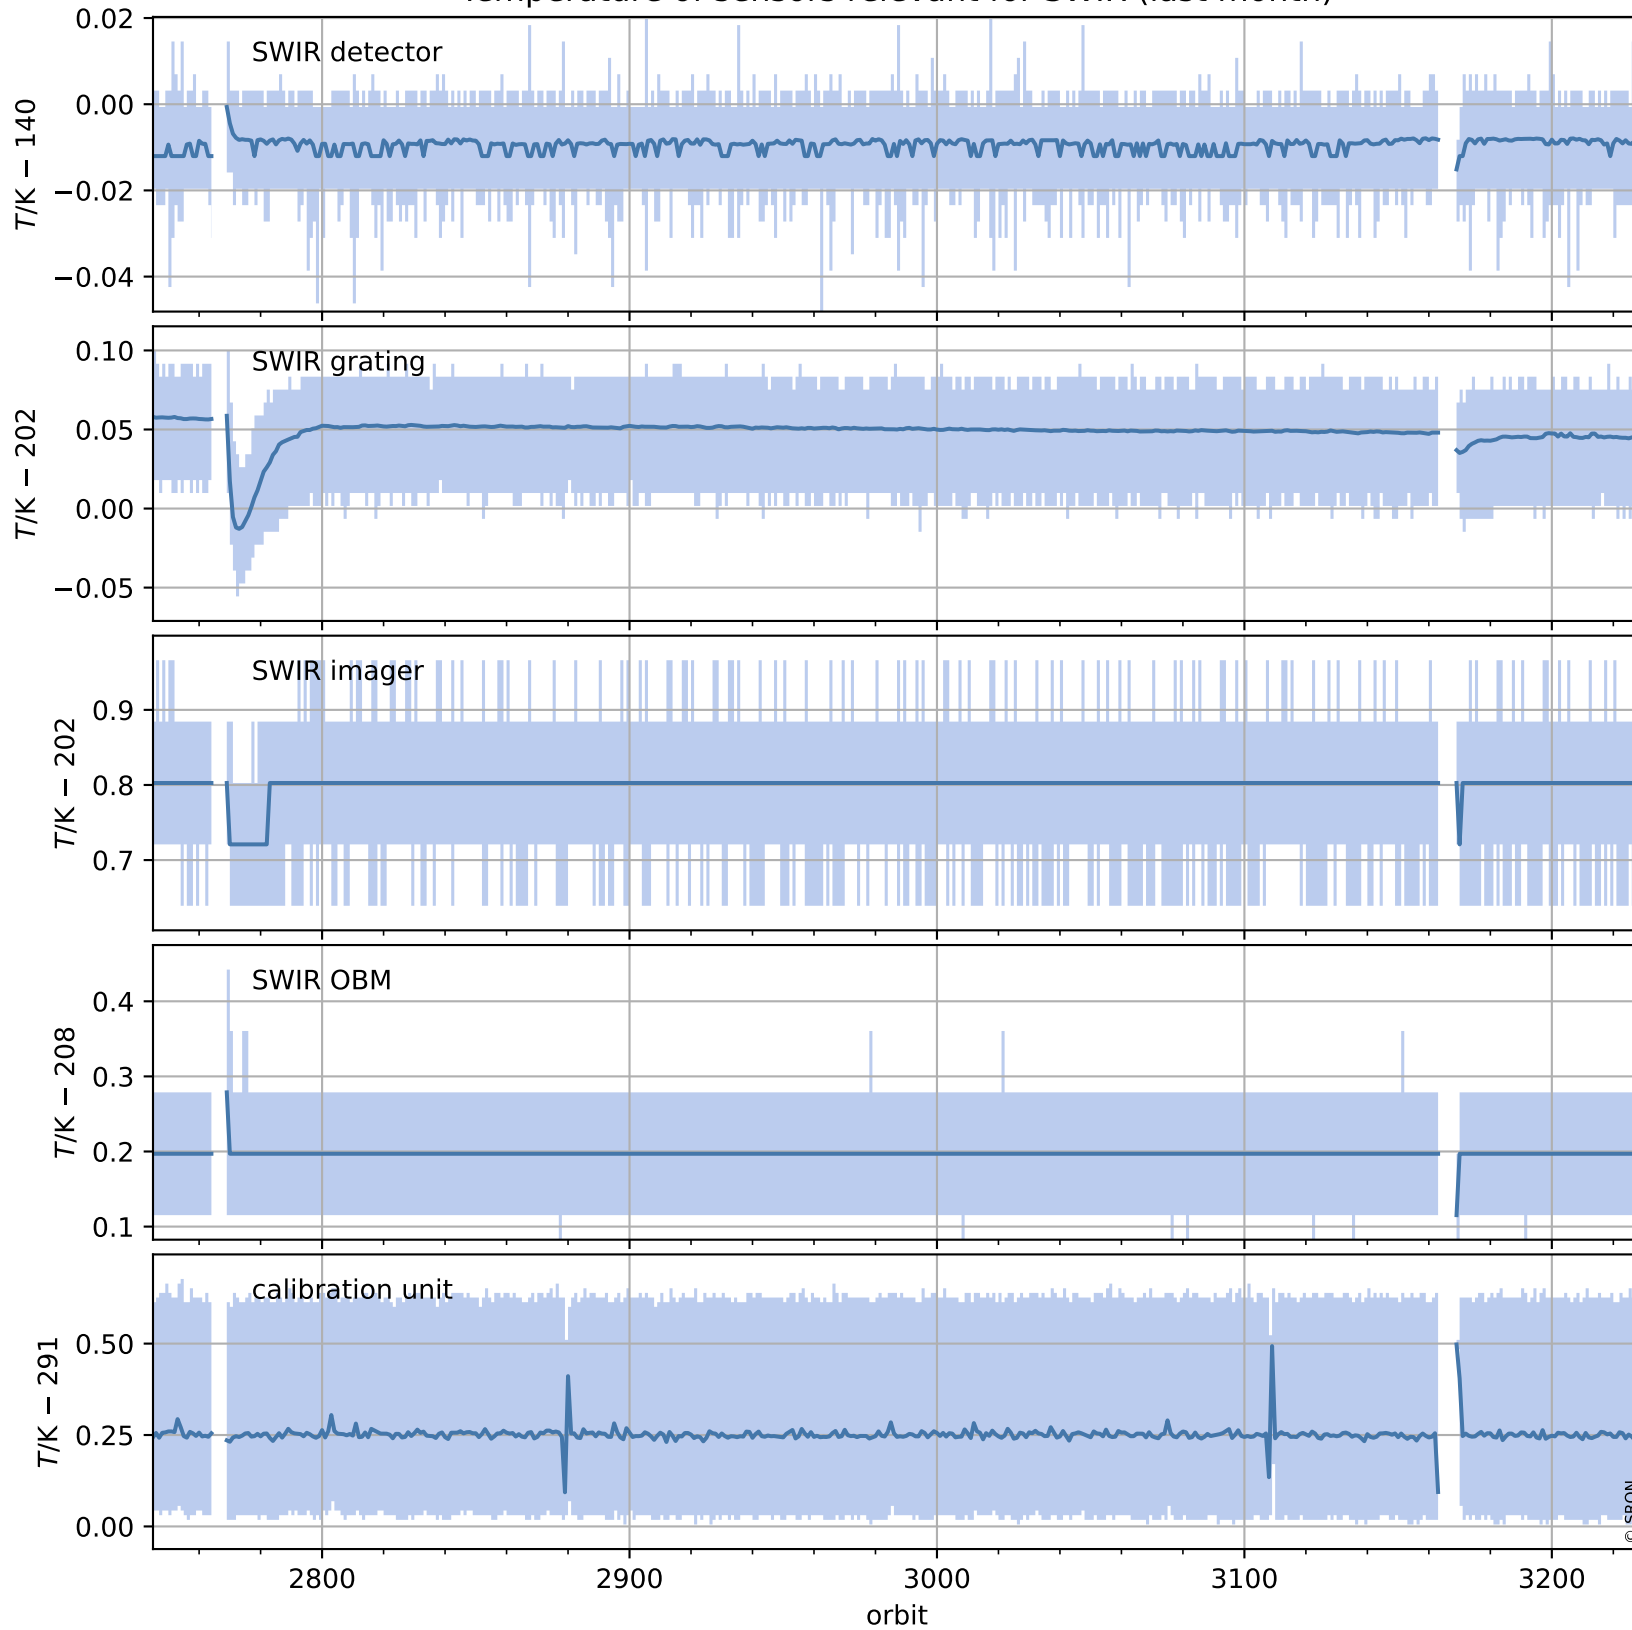

Tropomi SWIR housekeeping data

orbits : [3216, 3229]
coverage : 2018-05-28 / 2018-05-29
created : 2023-08-21T08:30:43

Temperature of sensors relevant for SWIR (one day)

Tropomi SWIR housekeeping data

orbits : [2745, 3229]
coverage : 2018-04-24 / 2018-05-29
created : 2023-08-21T08:30:43

Temperature of sensors relevant for SWIR (last month)

Tropomi SWIR housekeeping data

orbits : [3216, 3229]
coverage : 2018-05-28 / 2018-05-29
created : 2023-08-21T08:30:44

Current and duty cycle of 3 heaters relevant for SWIR (one day)

Tropomi SWIR housekeeping data

orbits : [2745, 3229]
coverage : 2018-04-24 / 2018-05-29
created : 2023-08-21T08:30:44

Current and duty cycle of 3 heaters relevant for SWIR (last month)

Tropomi SWIR housekeeping data

orbits : [3216, 3229]
coverage : 2018-05-28 / 2018-05-29
created : 2023-08-21T08:30:44

Temperature of sensors at the SWIR front-end electronics (one day)

Tropomi SWIR housekeeping data

orbits : [2745, 3229]
coverage : 2018-04-24 / 2018-05-29
created : 2023-08-21T08:30:45