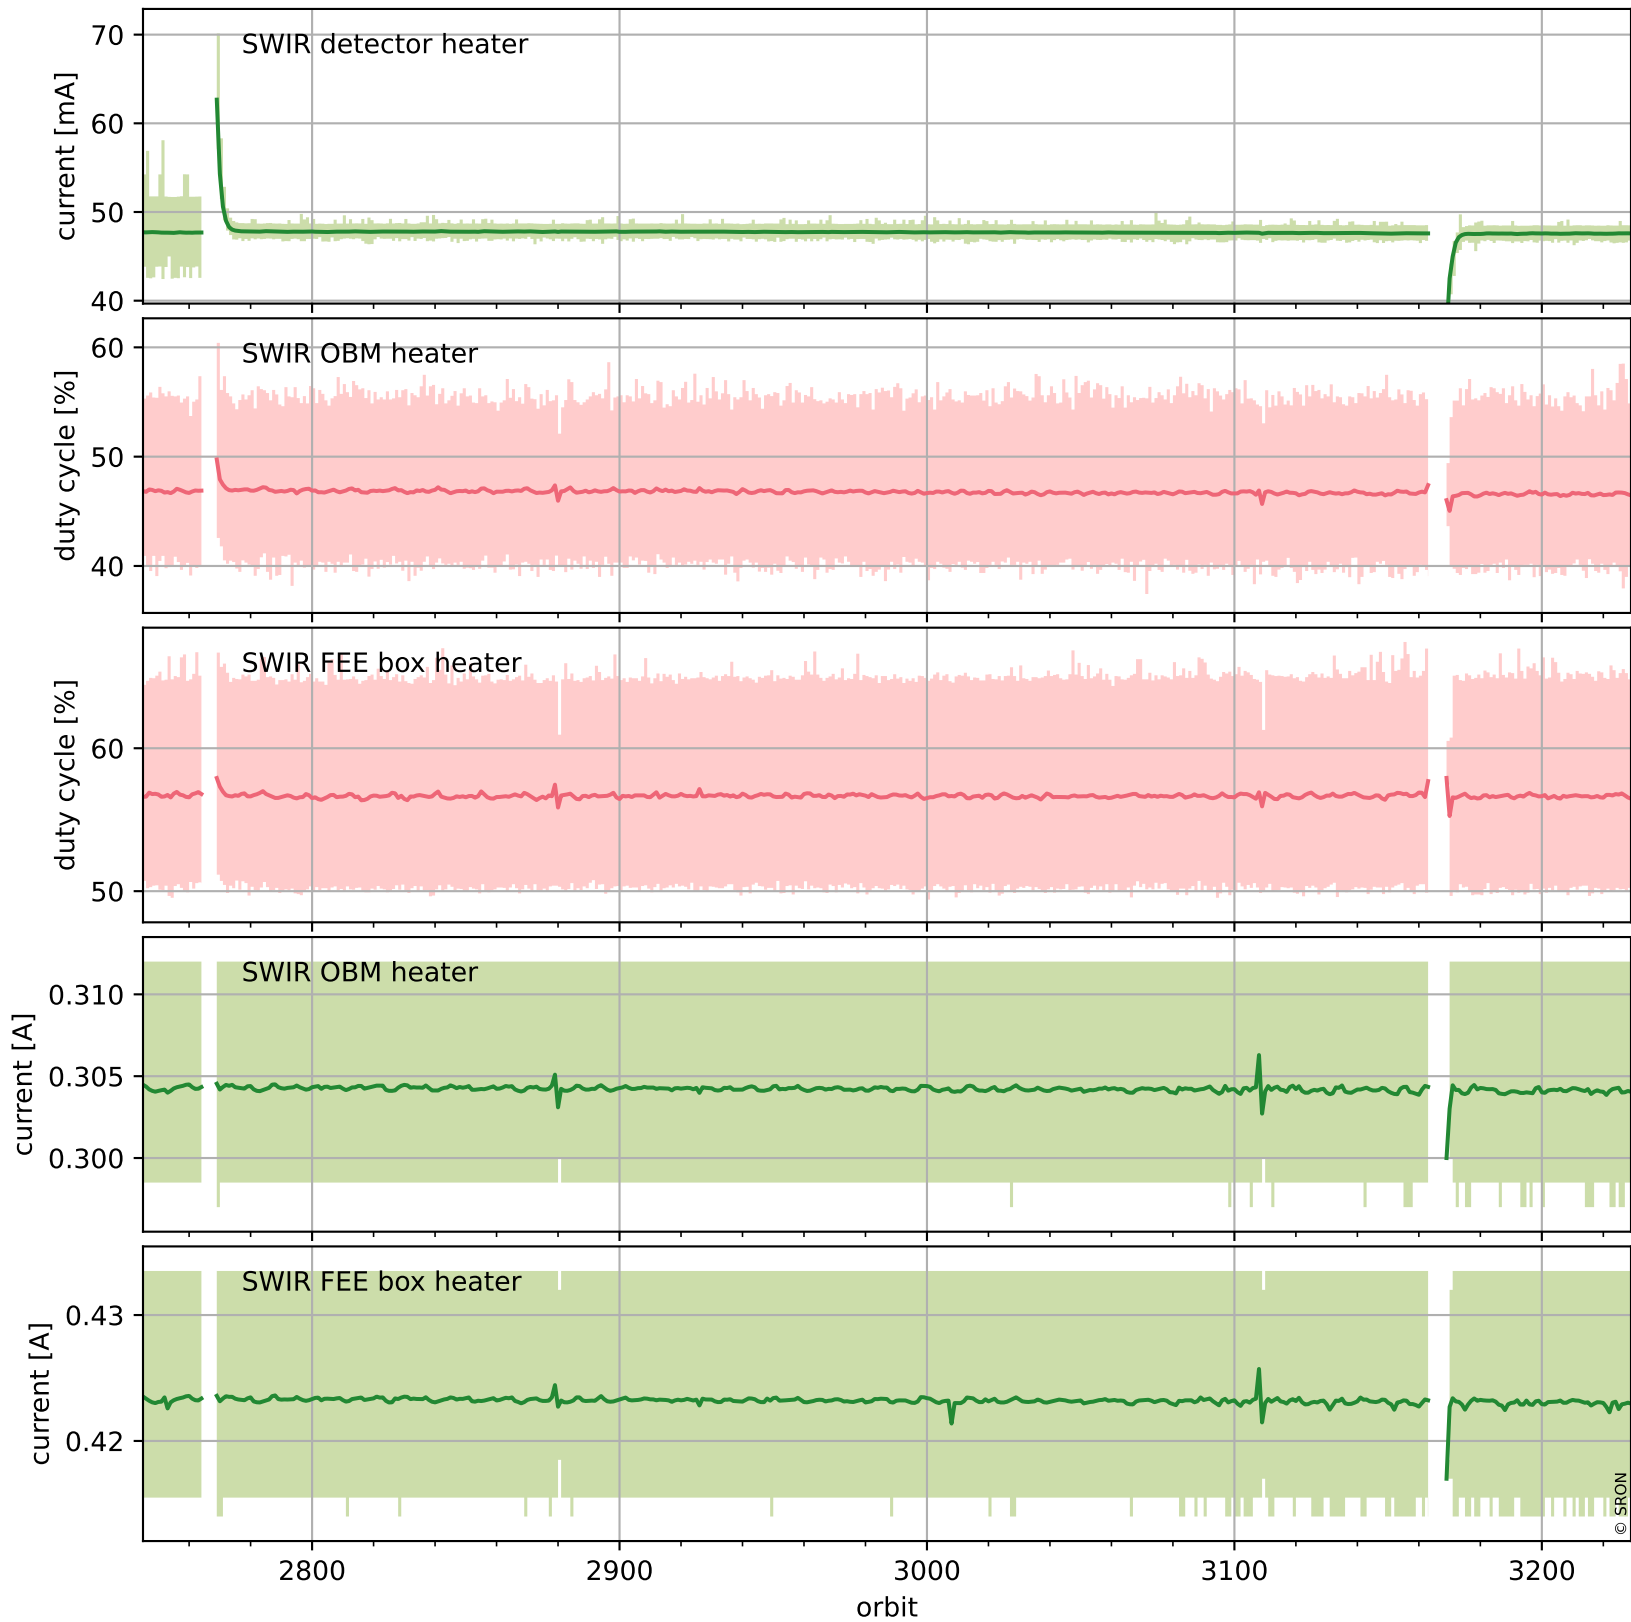

Tropomi SWIR housekeeping data

orbits : [3216, 3229]
coverage : 2018-05-28 / 2018-05-29
created : 2023-08-21T08:30:43

Temperature of sensors relevant for SWIR (one day)

Tropomi SWIR housekeeping data

orbits : [2745, 3229]
coverage : 2018-04-24 / 2018-05-29
created : 2023-08-21T08:30:43

Temperature of sensors relevant for SWIR (last month)

Tropomi SWIR housekeeping data

orbits : [3216, 3229]
coverage : 2018-05-28 / 2018-05-29
created : 2023-08-21T08:30:44

Current and duty cycle of 3 heaters relevant for SWIR (one day)

Tropomi SWIR housekeeping data

orbits : [2745, 3229]
coverage : 2018-04-24 / 2018-05-29
created : 2023-08-21T08:30:44

Current and duty cycle of 3 heaters relevant for SWIR (last month)

Tropomi SWIR housekeeping data

orbits : [3216, 3229]
coverage : 2018-05-28 / 2018-05-29
created : 2023-08-21T08:30:44

Temperature of sensors at the SWIR front-end electronics (one day)

Tropomi SWIR housekeeping data

orbits : [2745, 3229]
coverage : 2018-04-24 / 2018-05-29
created : 2023-08-21T08:30:45