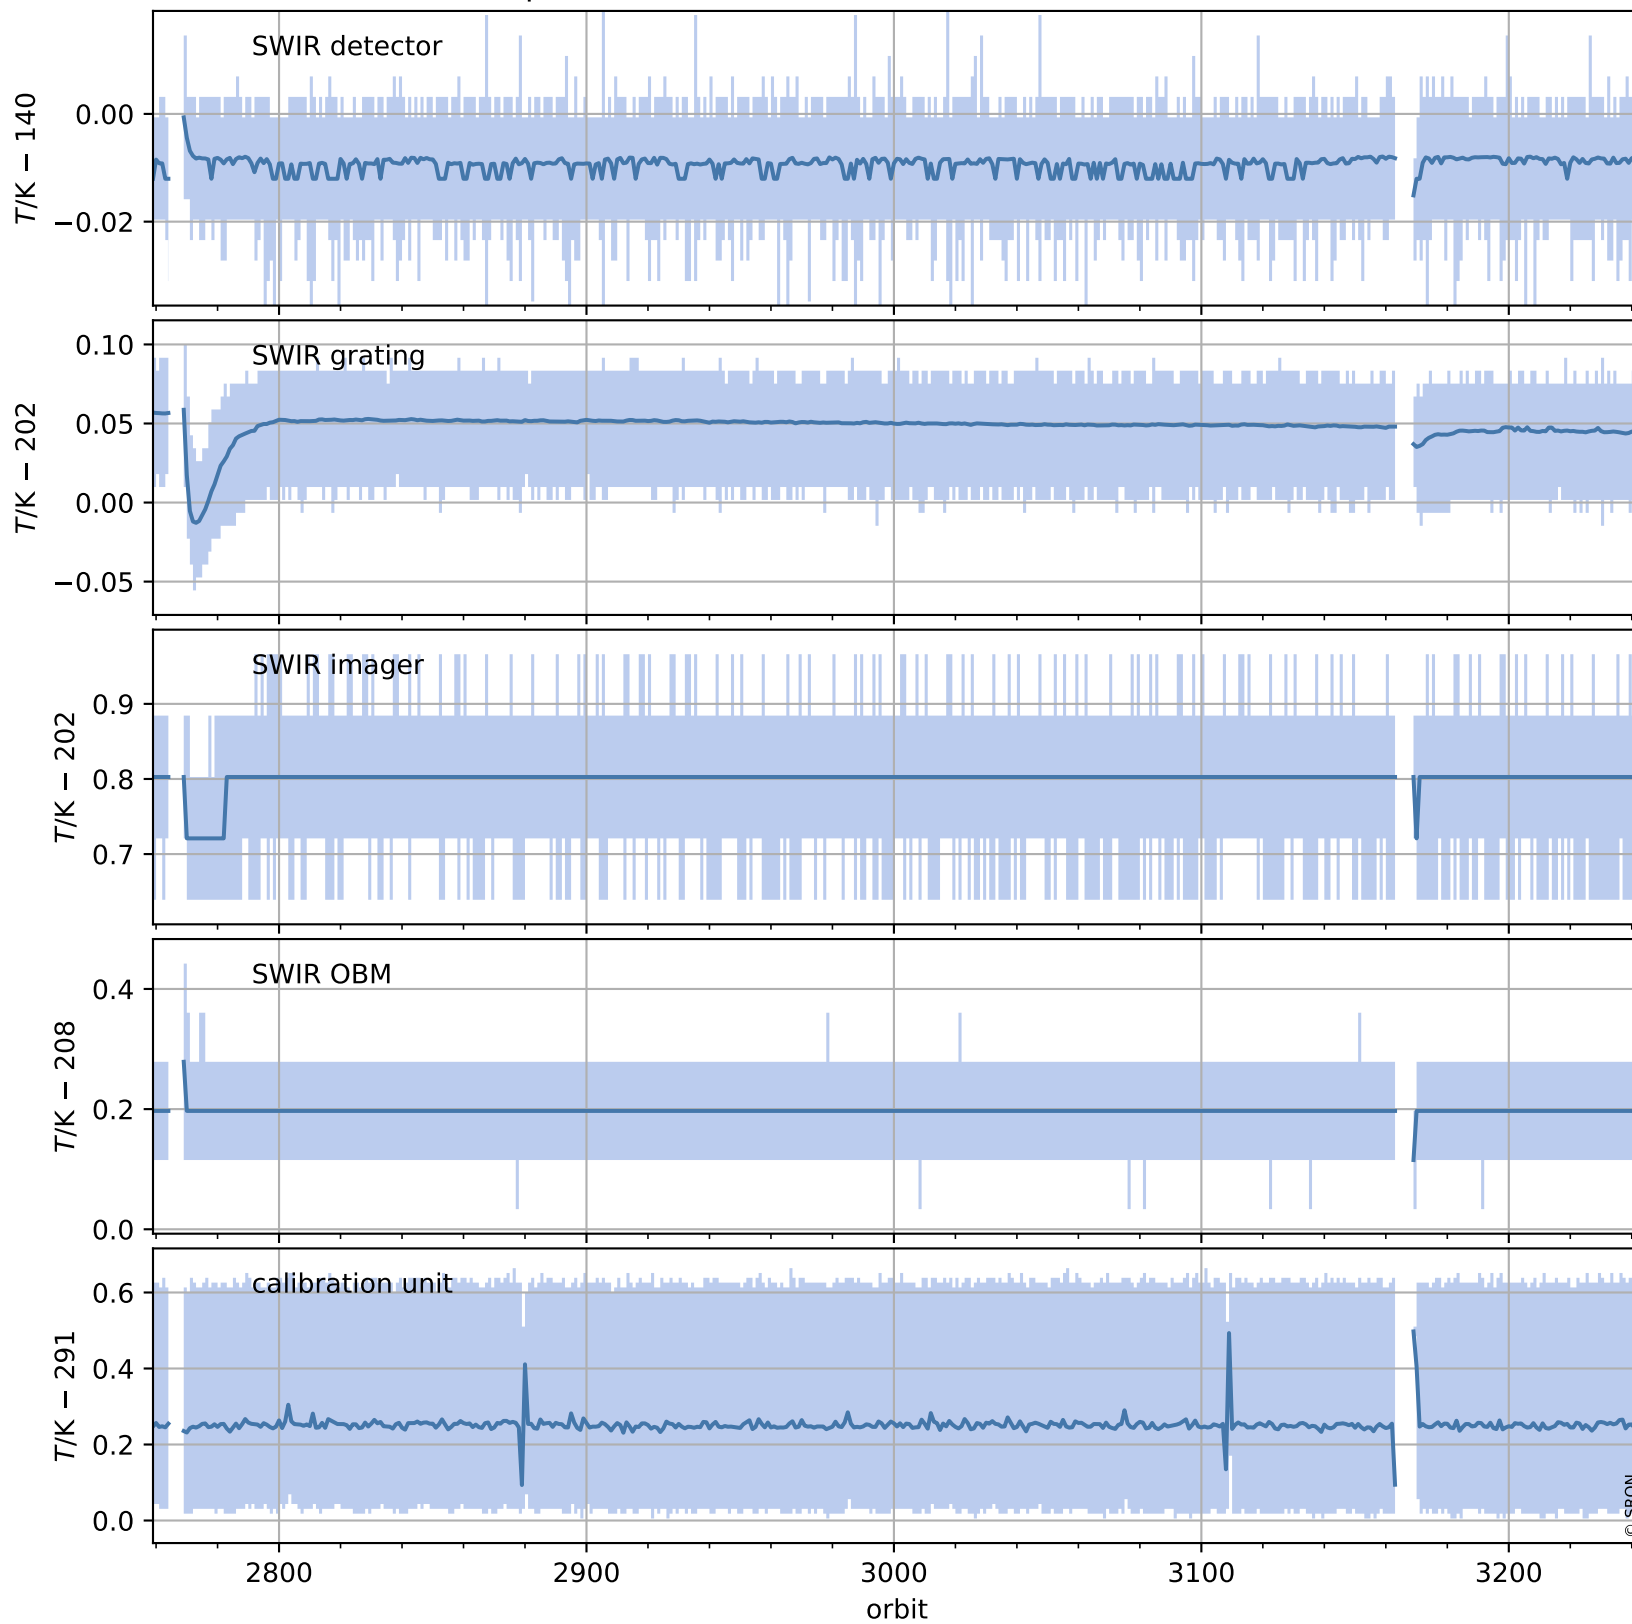

Tropomi SWIR housekeeping data

orbits : [3230, 3243]
coverage : 2018-05-29 / 2018-05-30
created : 2023-08-21T08:30:45

Temperature of sensors relevant for SWIR (one day)

Tropomi SWIR housekeeping data

orbits : [2759, 3243]
coverage : 2018-04-25 / 2018-05-30
created : 2023-08-21T08:30:46

Temperature of sensors relevant for SWIR (last month)

Tropomi SWIR housekeeping data

orbits : [3230, 3243]
coverage : 2018-05-29 / 2018-05-30
created : 2023-08-21T08:30:46

Current and duty cycle of 3 heaters relevant for SWIR (one day)

Tropomi SWIR housekeeping data

orbits : [2759, 3243]
coverage : 2018-04-25 / 2018-05-30
created : 2023-08-21T08:30:46

Current and duty cycle of 3 heaters relevant for SWIR (last month)

Tropomi SWIR housekeeping data

orbits : [3230, 3243]
coverage : 2018-05-29 / 2018-05-30
created : 2023-08-21T08:30:47

Temperature of sensors at the SWIR front-end electronics (one day)

Tropomi SWIR housekeeping data

orbits : [2759, 3243]
coverage : 2018-04-25 / 2018-05-30
created : 2023-08-21T08:30:47