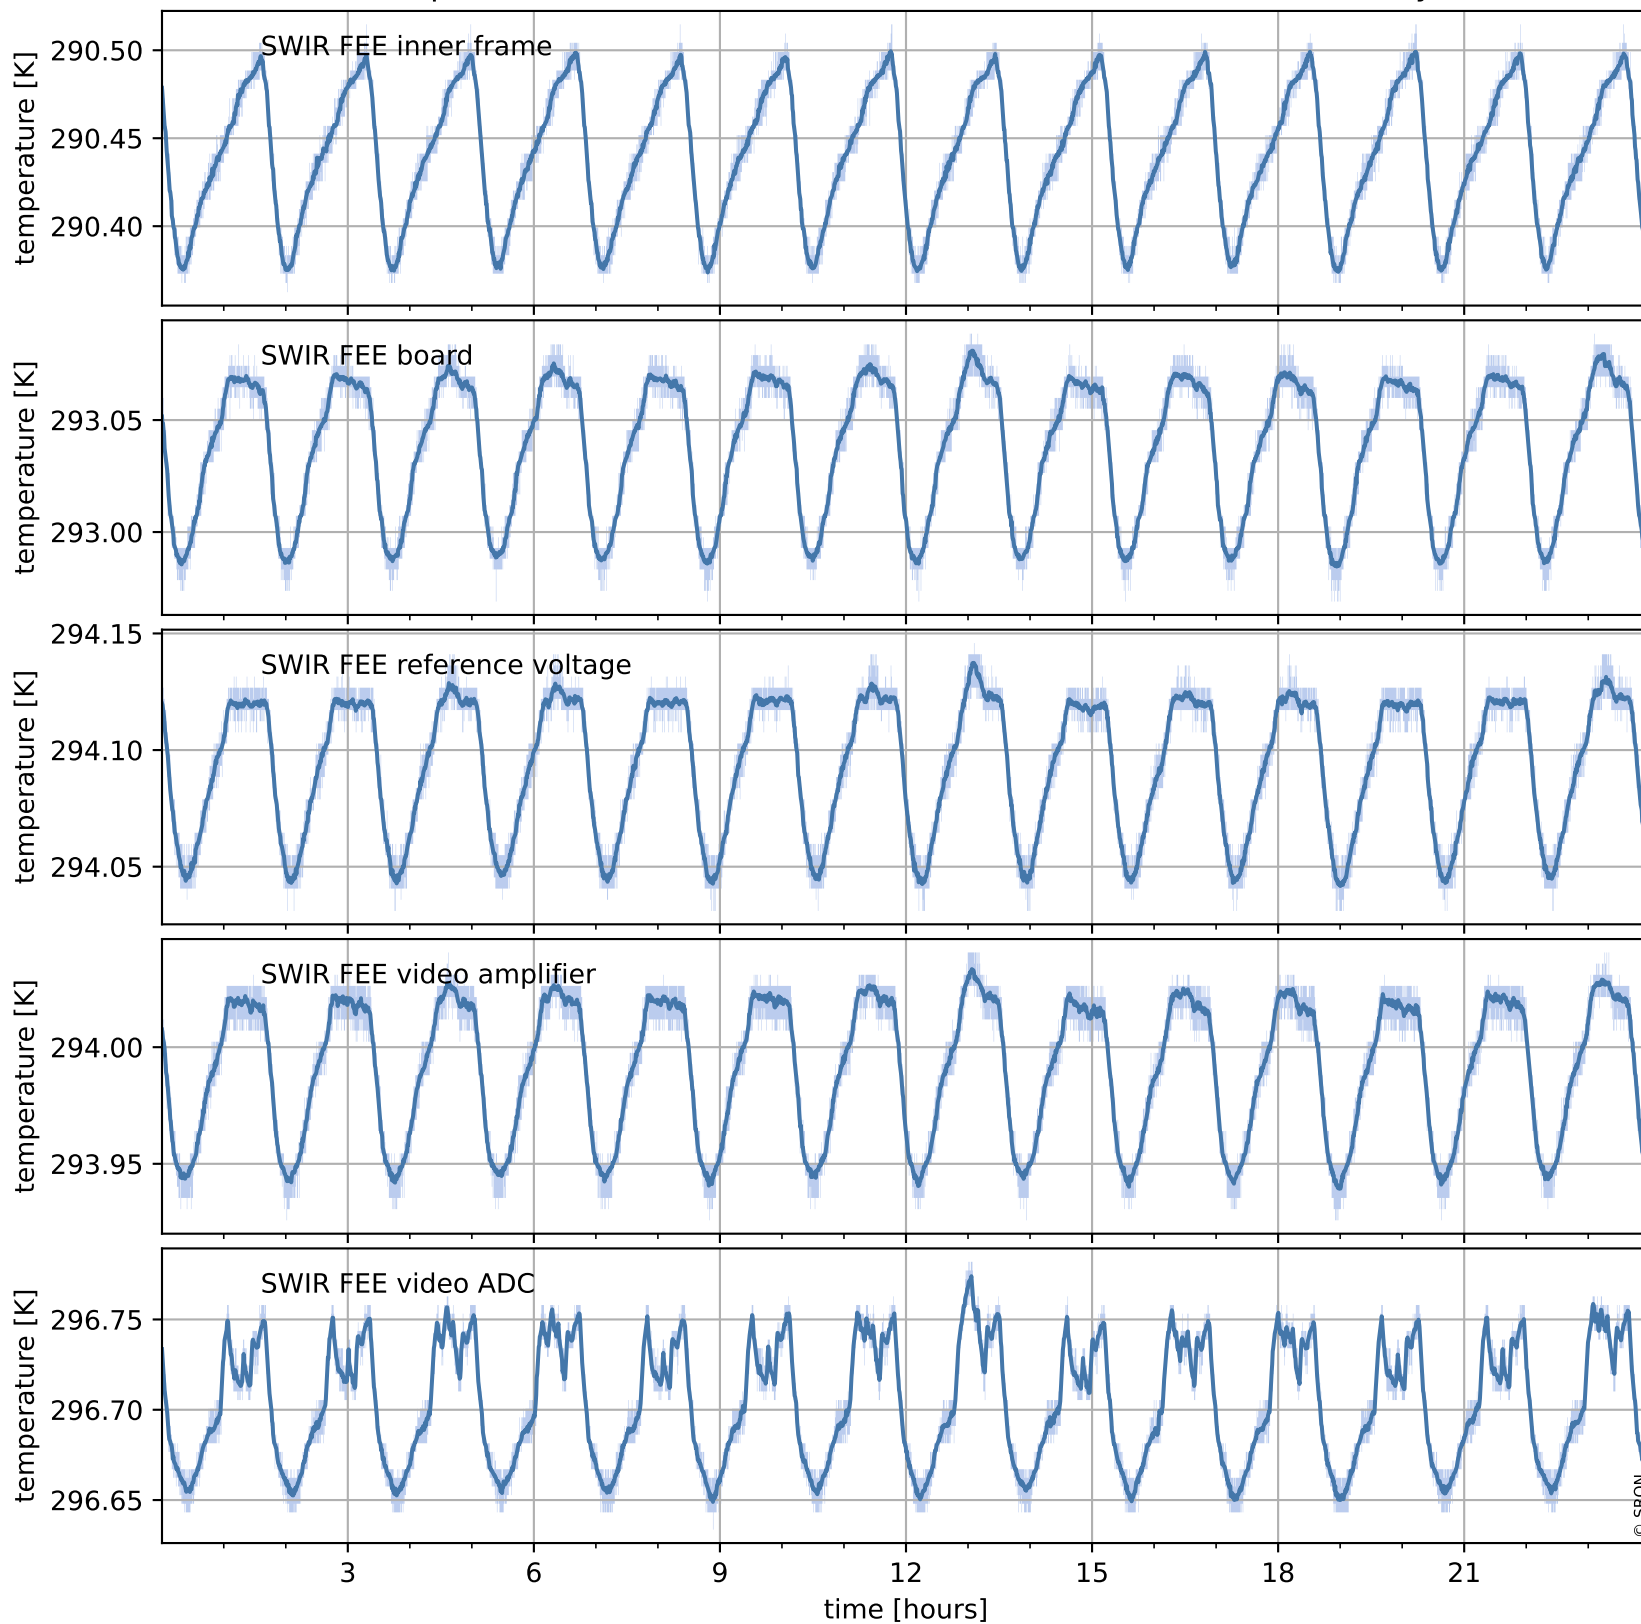

Tropomi SWIR housekeeping data

orbits : [3230, 3243]
coverage : 2018-05-29 / 2018-05-30
created : 2023-08-21T08:30:45

Temperature of sensors relevant for SWIR (one day)

Tropomi SWIR housekeeping data

orbits : [2759, 3243]
coverage : 2018-04-25 / 2018-05-30
created : 2023-08-21T08:30:46

Temperature of sensors relevant for SWIR (last month)

Tropomi SWIR housekeeping data

orbits : [3230, 3243]
coverage : 2018-05-29 / 2018-05-30
created : 2023-08-21T08:30:46

Current and duty cycle of 3 heaters relevant for SWIR (one day)

Tropomi SWIR housekeeping data

orbits : [2759, 3243]
coverage : 2018-04-25 / 2018-05-30
created : 2023-08-21T08:30:46

Current and duty cycle of 3 heaters relevant for SWIR (last month)

Tropomi SWIR housekeeping data

orbits : [3230, 3243]
coverage : 2018-05-29 / 2018-05-30
created : 2023-08-21T08:30:47

Temperature of sensors at the SWIR front-end electronics (one day)

Tropomi SWIR housekeeping data

orbits : [2759, 3243]
coverage : 2018-04-25 / 2018-05-30
created : 2023-08-21T08:30:47