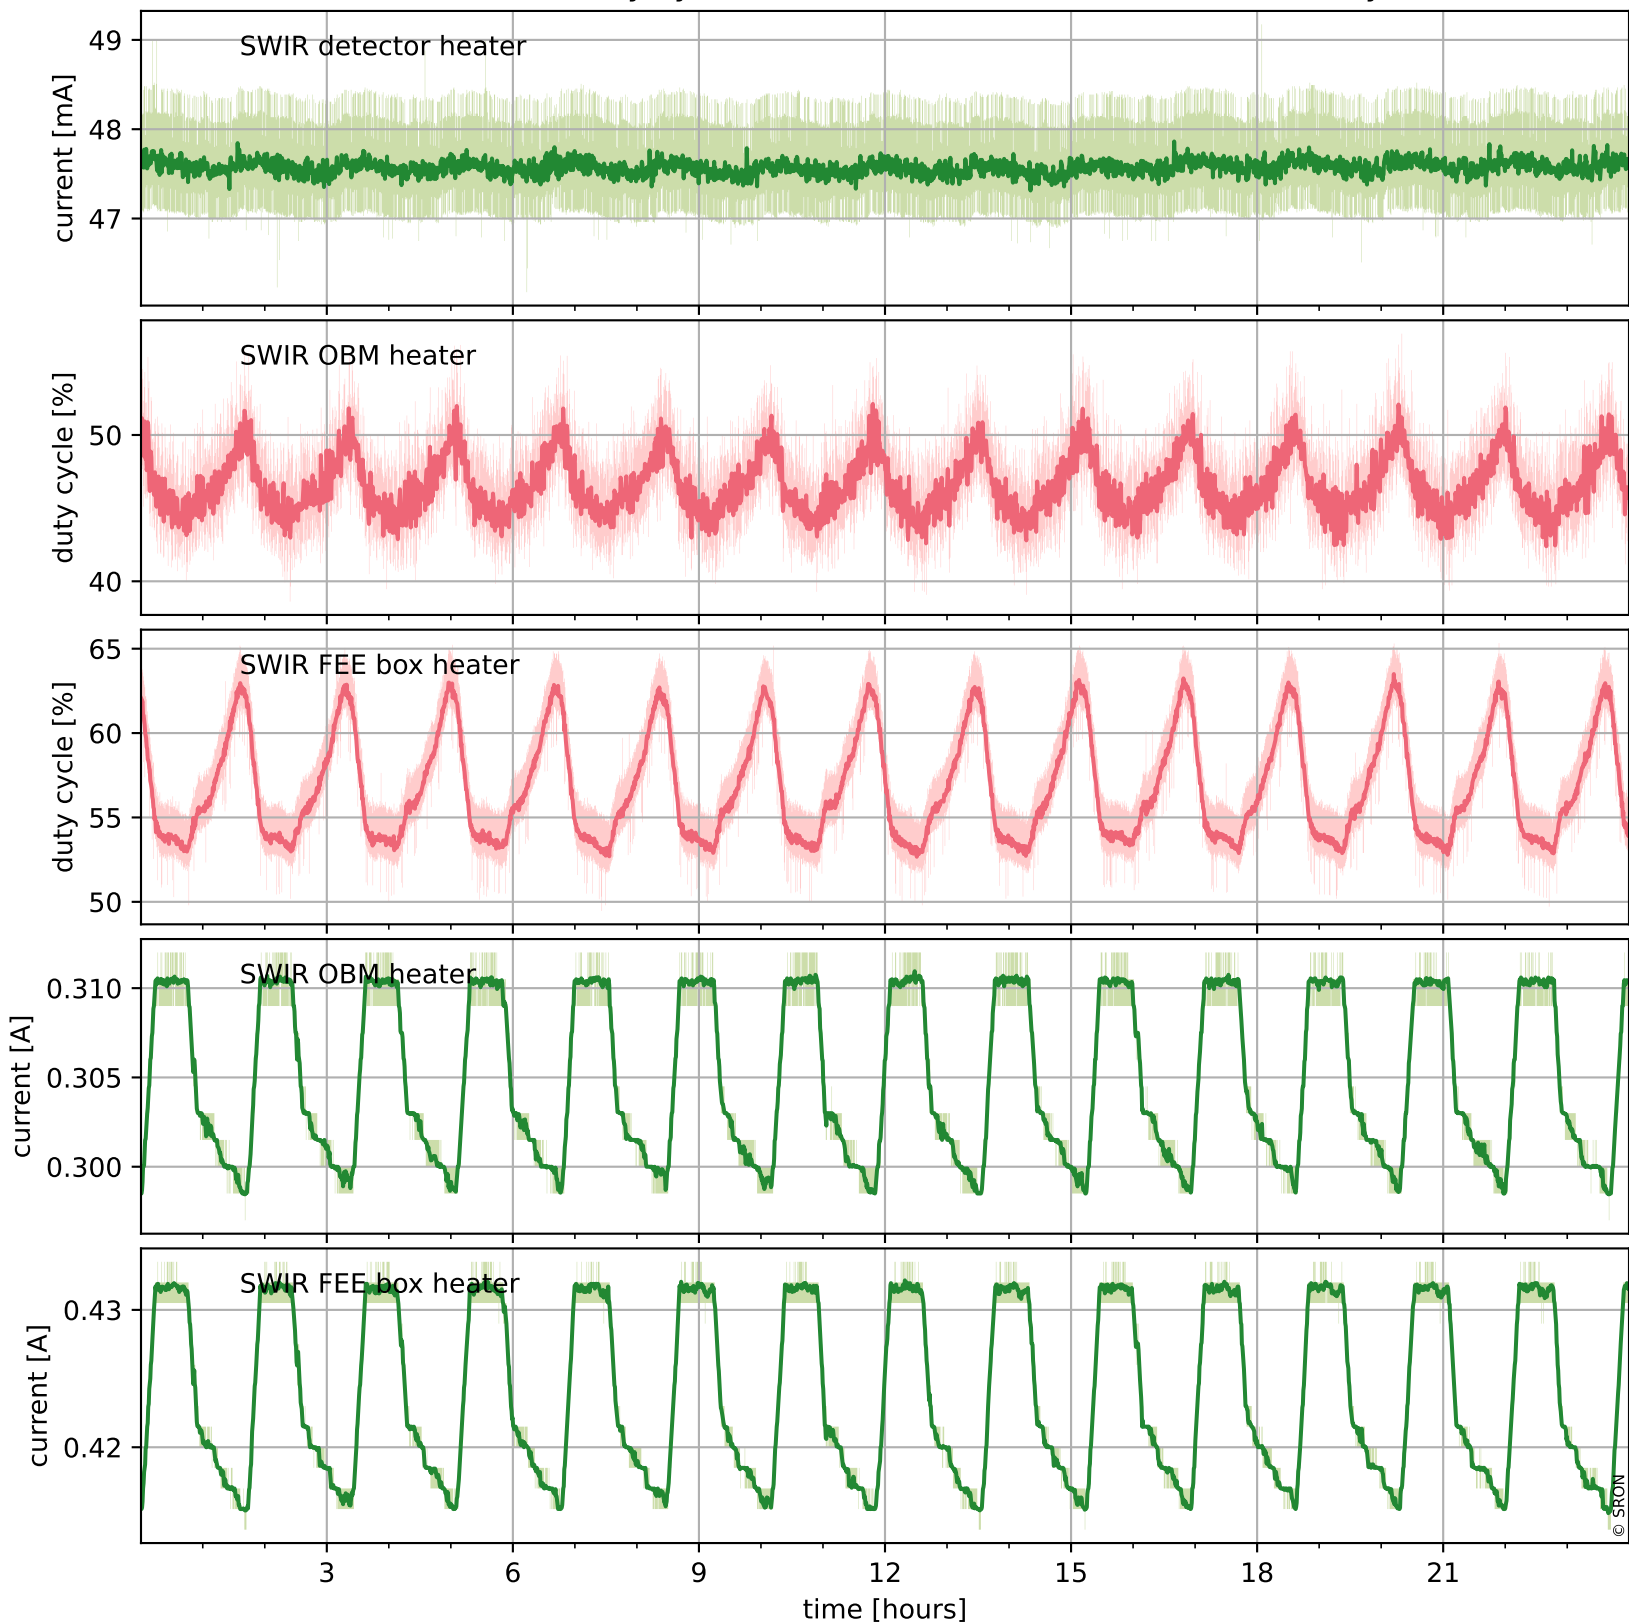

Tropomi SWIR housekeeping data

orbits : [3230, 3243]
coverage : 2018-05-29 / 2018-05-30
created : 2023-08-21T08:30:45

Temperature of sensors relevant for SWIR (one day)

Tropomi SWIR housekeeping data

orbits : [2759, 3243]
coverage : 2018-04-25 / 2018-05-30
created : 2023-08-21T08:30:46

Temperature of sensors relevant for SWIR (last month)

Tropomi SWIR housekeeping data

orbits : [3230, 3243]
coverage : 2018-05-29 / 2018-05-30
created : 2023-08-21T08:30:46

Current and duty cycle of 3 heaters relevant for SWIR (one day)

Tropomi SWIR housekeeping data

orbits : [2759, 3243]
coverage : 2018-04-25 / 2018-05-30
created : 2023-08-21T08:30:46

Current and duty cycle of 3 heaters relevant for SWIR (last month)

Tropomi SWIR housekeeping data