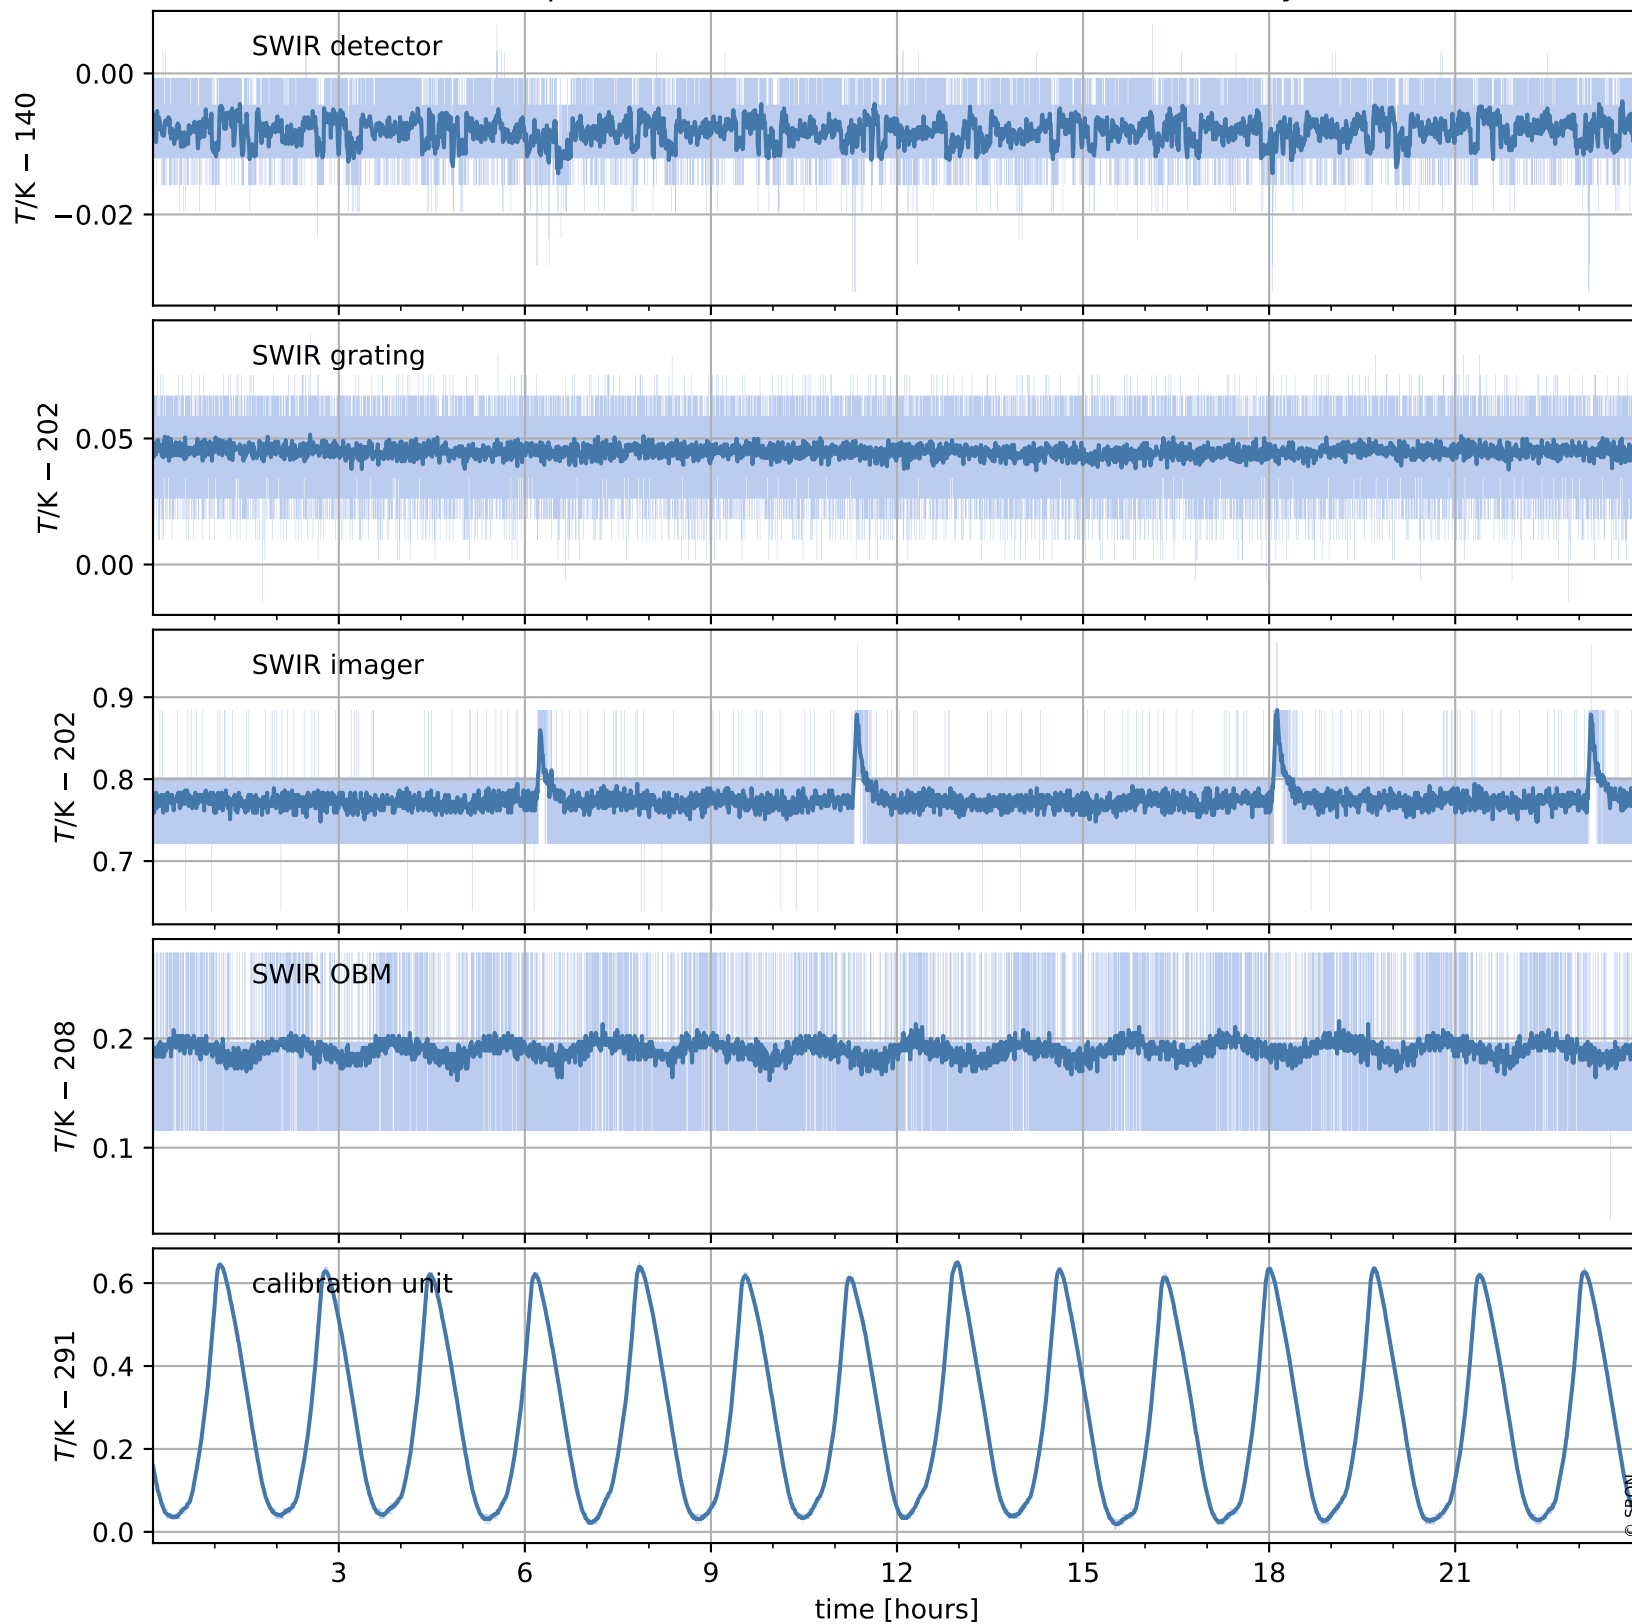

Tropomi SWIR housekeeping data

orbits : [3230, 3243]
coverage : 2018-05-29 / 2018-05-30
created : 2023-08-21T08:30:45

Temperature of sensors relevant for SWIR (one day)

Tropomi SWIR housekeeping data

orbits : [2759, 3243]
coverage : 2018-04-25 / 2018-05-30
created : 2023-08-21T08:30:46

Temperature of sensors relevant for SWIR (last month)

Tropomi SWIR housekeeping data

orbits : [3230, 3243]
coverage : 2018-05-29 / 2018-05-30
created : 2023-08-21T08:30:46

Current and duty cycle of 3 heaters relevant for SWIR (one day)

Tropomi SWIR housekeeping data

orbits : [2759, 3243]
coverage : 2018-04-25 / 2018-05-30
created : 2023-08-21T08:30:46

Current and duty cycle of 3 heaters relevant for SWIR (last month)

Tropomi SWIR housekeeping data

orbits : [3230, 3243]
coverage : 2018-05-29 / 2018-05-30
created : 2023-08-21T08:30:47

Temperature of sensors at the SWIR front-end electronics (one day)

Tropomi SWIR housekeeping data

orbits : [2759, 3243]
coverage : 2018-04-25 / 2018-05-30
created : 2023-08-21T08:30:47