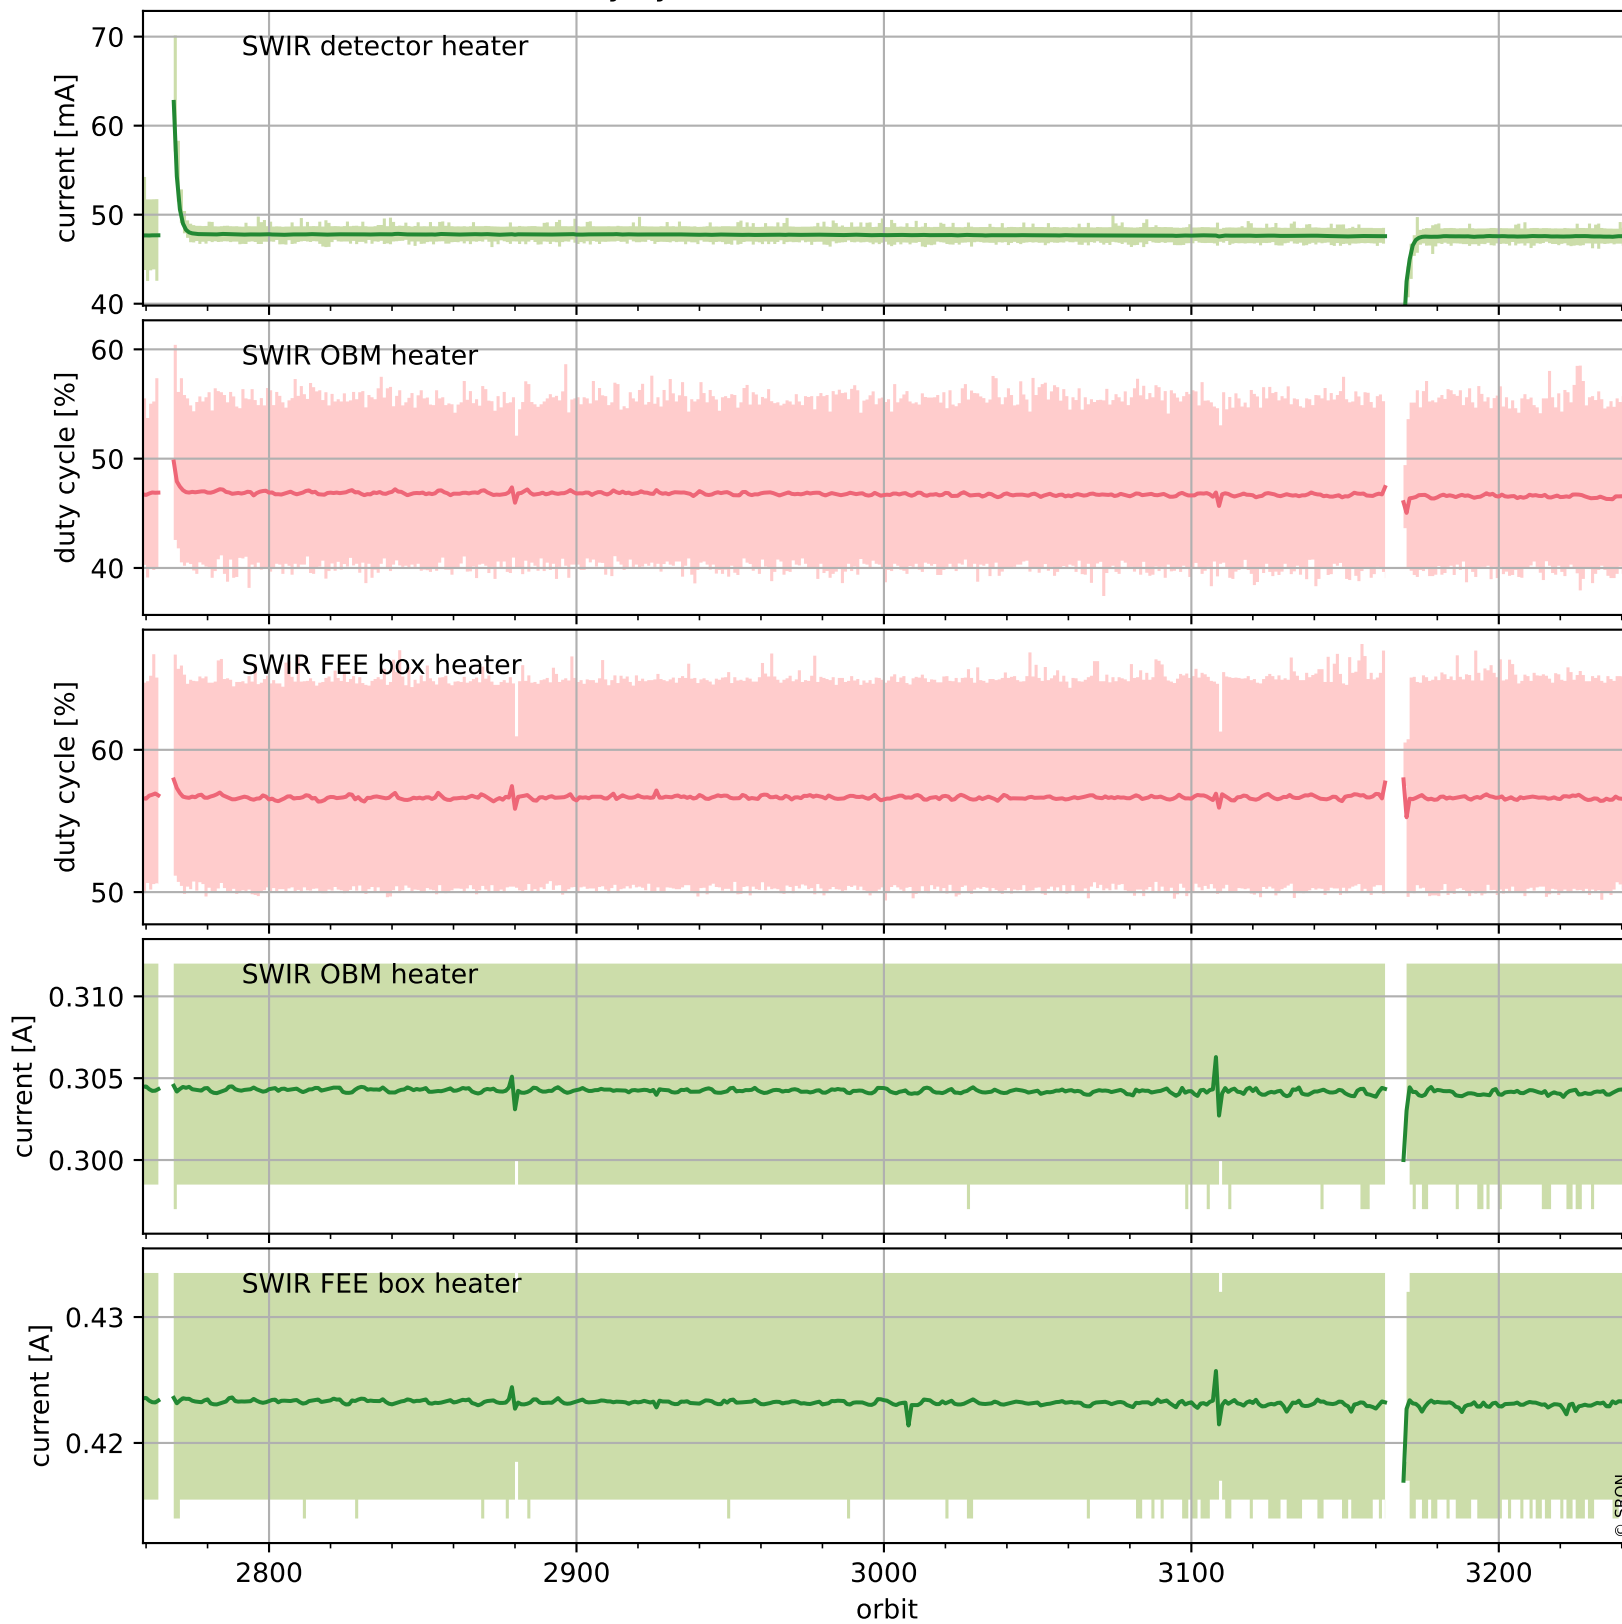

Tropomi SWIR housekeeping data

orbits : [3230, 3243]
coverage : 2018-05-29 / 2018-05-30
created : 2023-08-21T08:30:45

Temperature of sensors relevant for SWIR (one day)

Tropomi SWIR housekeeping data

orbits : [2759, 3243]
coverage : 2018-04-25 / 2018-05-30
created : 2023-08-21T08:30:46

Temperature of sensors relevant for SWIR (last month)

Tropomi SWIR housekeeping data

orbits : [3230, 3243]
coverage : 2018-05-29 / 2018-05-30
created : 2023-08-21T08:30:46

Current and duty cycle of 3 heaters relevant for SWIR (one day)

Tropomi SWIR housekeeping data

orbits : [2759, 3243]
coverage : 2018-04-25 / 2018-05-30
created : 2023-08-21T08:30:46

Current and duty cycle of 3 heaters relevant for SWIR (last month)

Tropomi SWIR housekeeping data

orbits : [3230, 3243]
coverage : 2018-05-29 / 2018-05-30
created : 2023-08-21T08:30:47

Temperature of sensors at the SWIR front-end electronics (one day)

Tropomi SWIR housekeeping data

orbits : [2759, 3243]
coverage : 2018-04-25 / 2018-05-30
created : 2023-08-21T08:30:47