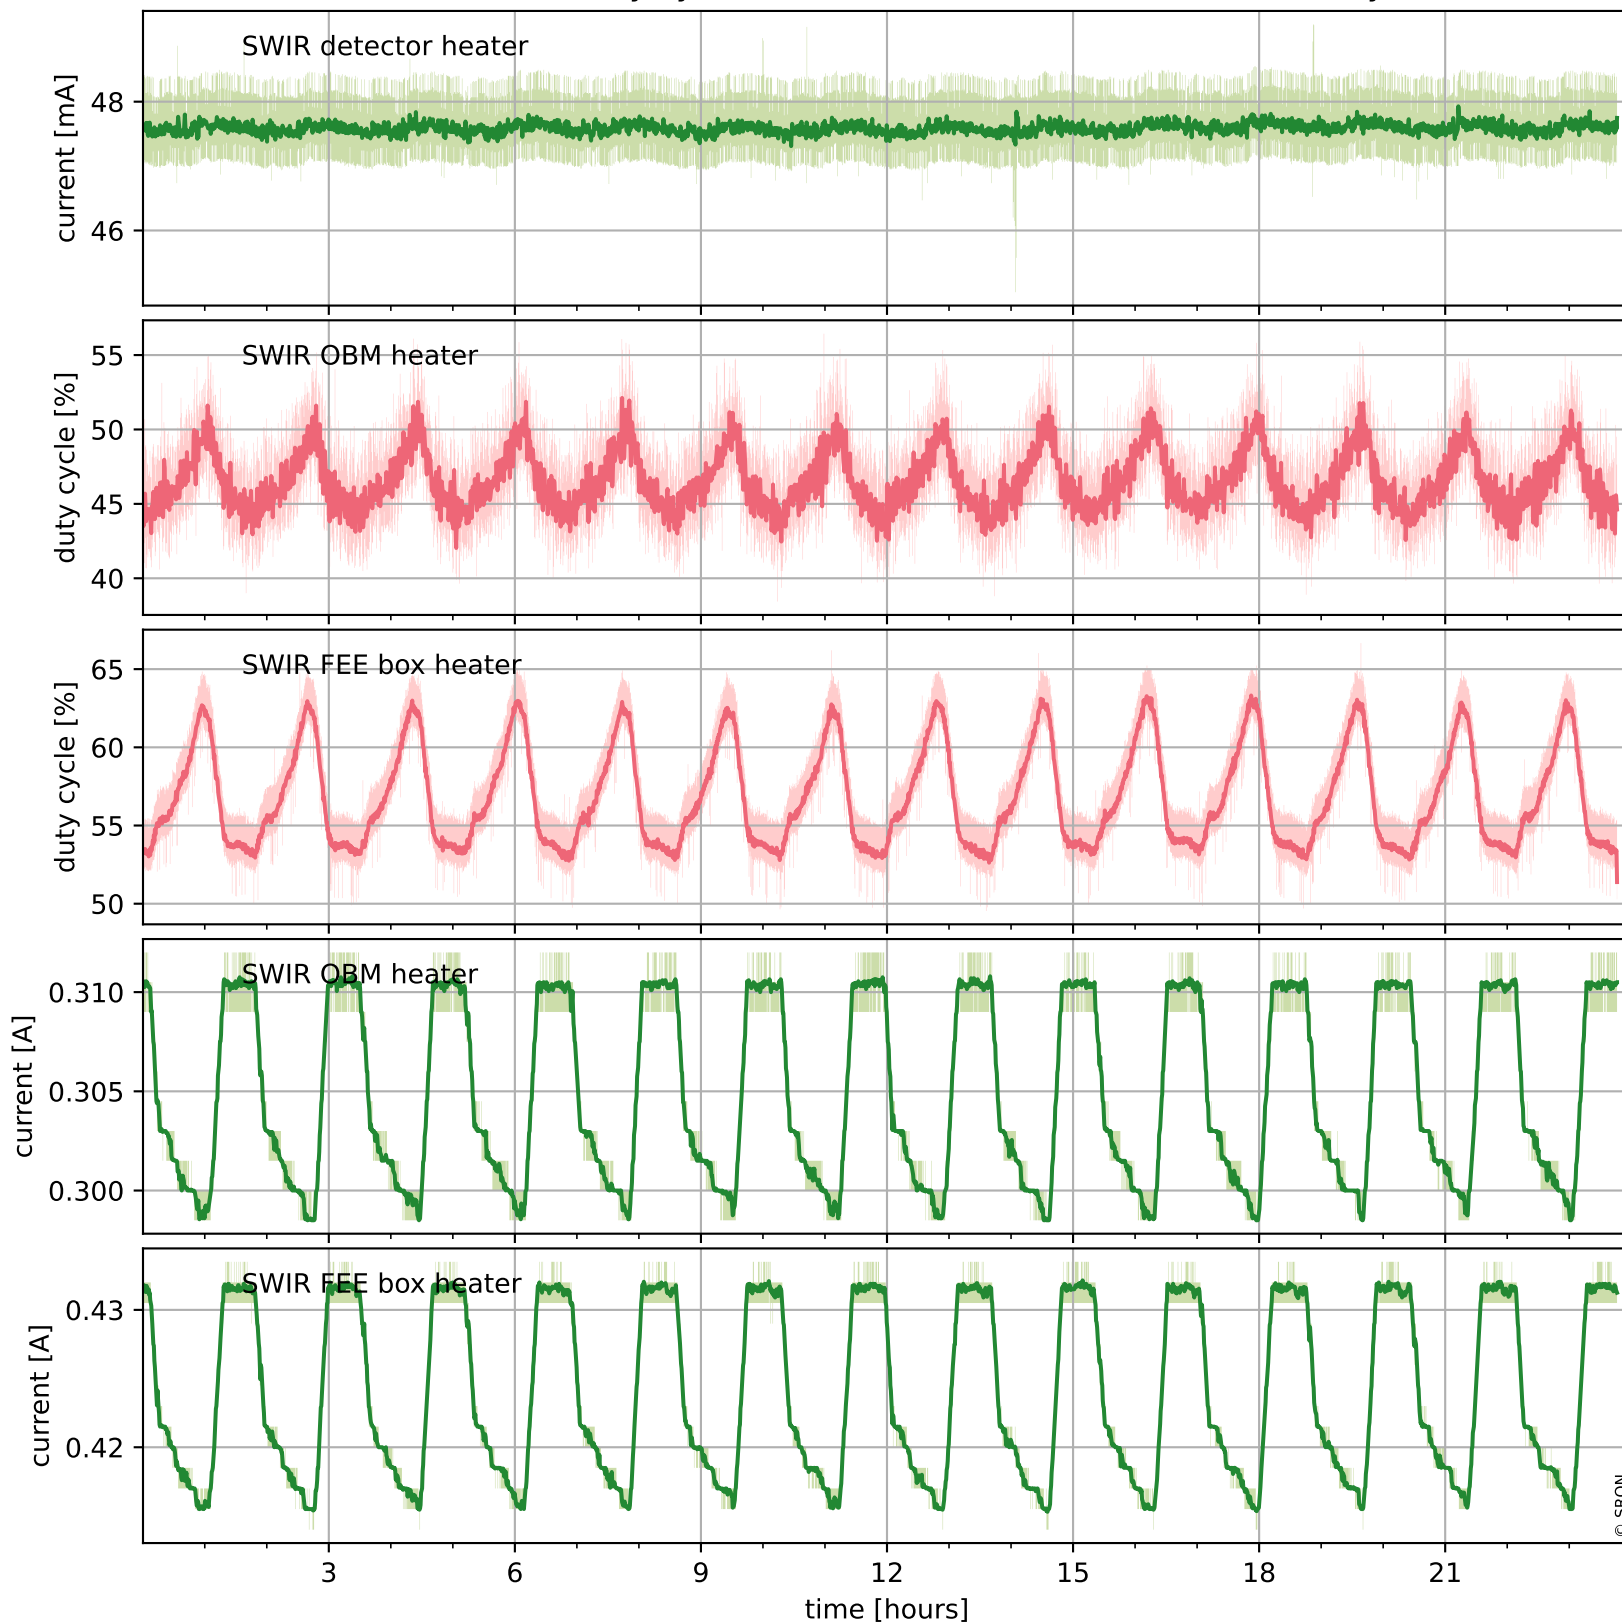

Tropomi SWIR housekeeping data

orbits : [3258, 3271]
coverage : 2018-05-31 / 2018-06-01
created : 2023-08-21T08:30:50

Temperature of sensors relevant for SWIR (one day)

Tropomi SWIR housekeeping data

orbits : [2787, 3271]
coverage : 2018-04-27 / 2018-06-01
created : 2023-08-21T08:30:50

Tropomi SWIR housekeeping data

orbits : [3258, 3271]
coverage : 2018-05-31 / 2018-06-01
created : 2023-08-21T08:30:51

Current and duty cycle of 3 heaters relevant for SWIR (one day)

Tropomi SWIR housekeeping data

orbits : [2787, 3271]
coverage : 2018-04-27 / 2018-06-01
created : 2023-08-21T08:30:51

Current and duty cycle of 3 heaters relevant for SWIR (last month)

Tropomi SWIR housekeeping data

orbits : [3258, 3271]
coverage : 2018-05-31 / 2018-06-01
created : 2023-08-21T08:30:52