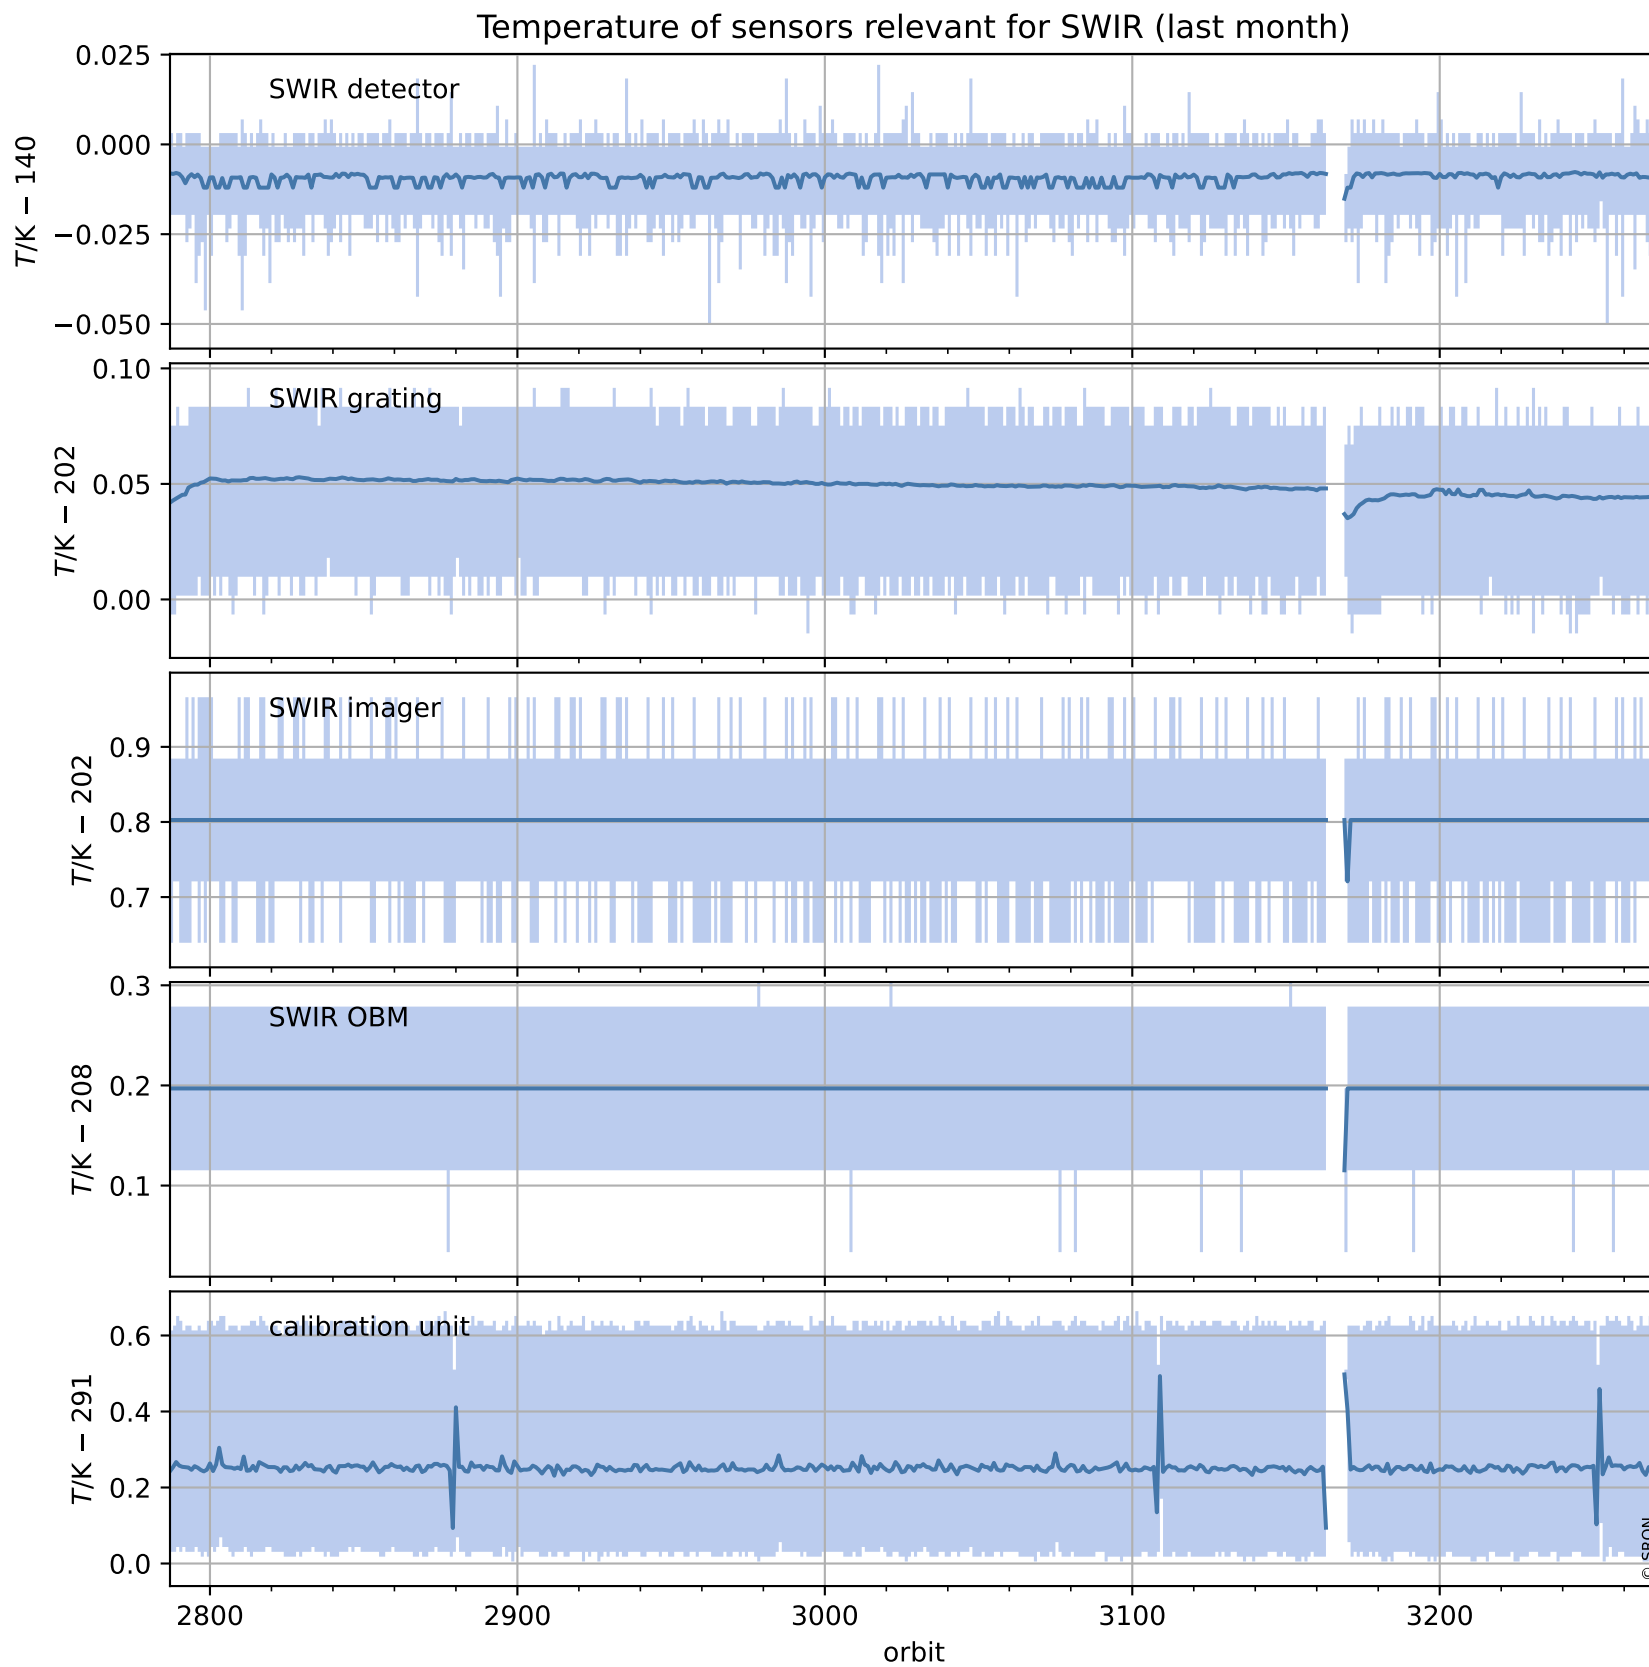

Tropomi SWIR housekeeping data

orbits : [3258, 3271]
coverage : 2018-05-31 / 2018-06-01
created : 2023-08-21T08:30:50

Temperature of sensors relevant for SWIR (one day)

Tropomi SWIR housekeeping data

orbits : [2787, 3271]
coverage : 2018-04-27 / 2018-06-01
created : 2023-08-21T08:30:50

Tropomi SWIR housekeeping data

orbits : [3258, 3271]
coverage : 2018-05-31 / 2018-06-01
created : 2023-08-21T08:30:51

Current and duty cycle of 3 heaters relevant for SWIR (one day)

Tropomi SWIR housekeeping data

orbits : [2787, 3271]
coverage : 2018-04-27 / 2018-06-01
created : 2023-08-21T08:30:51

Current and duty cycle of 3 heaters relevant for SWIR (last month)

Tropomi SWIR housekeeping data

orbits : [3258, 3271]
coverage : 2018-05-31 / 2018-06-01
created : 2023-08-21T08:30:52