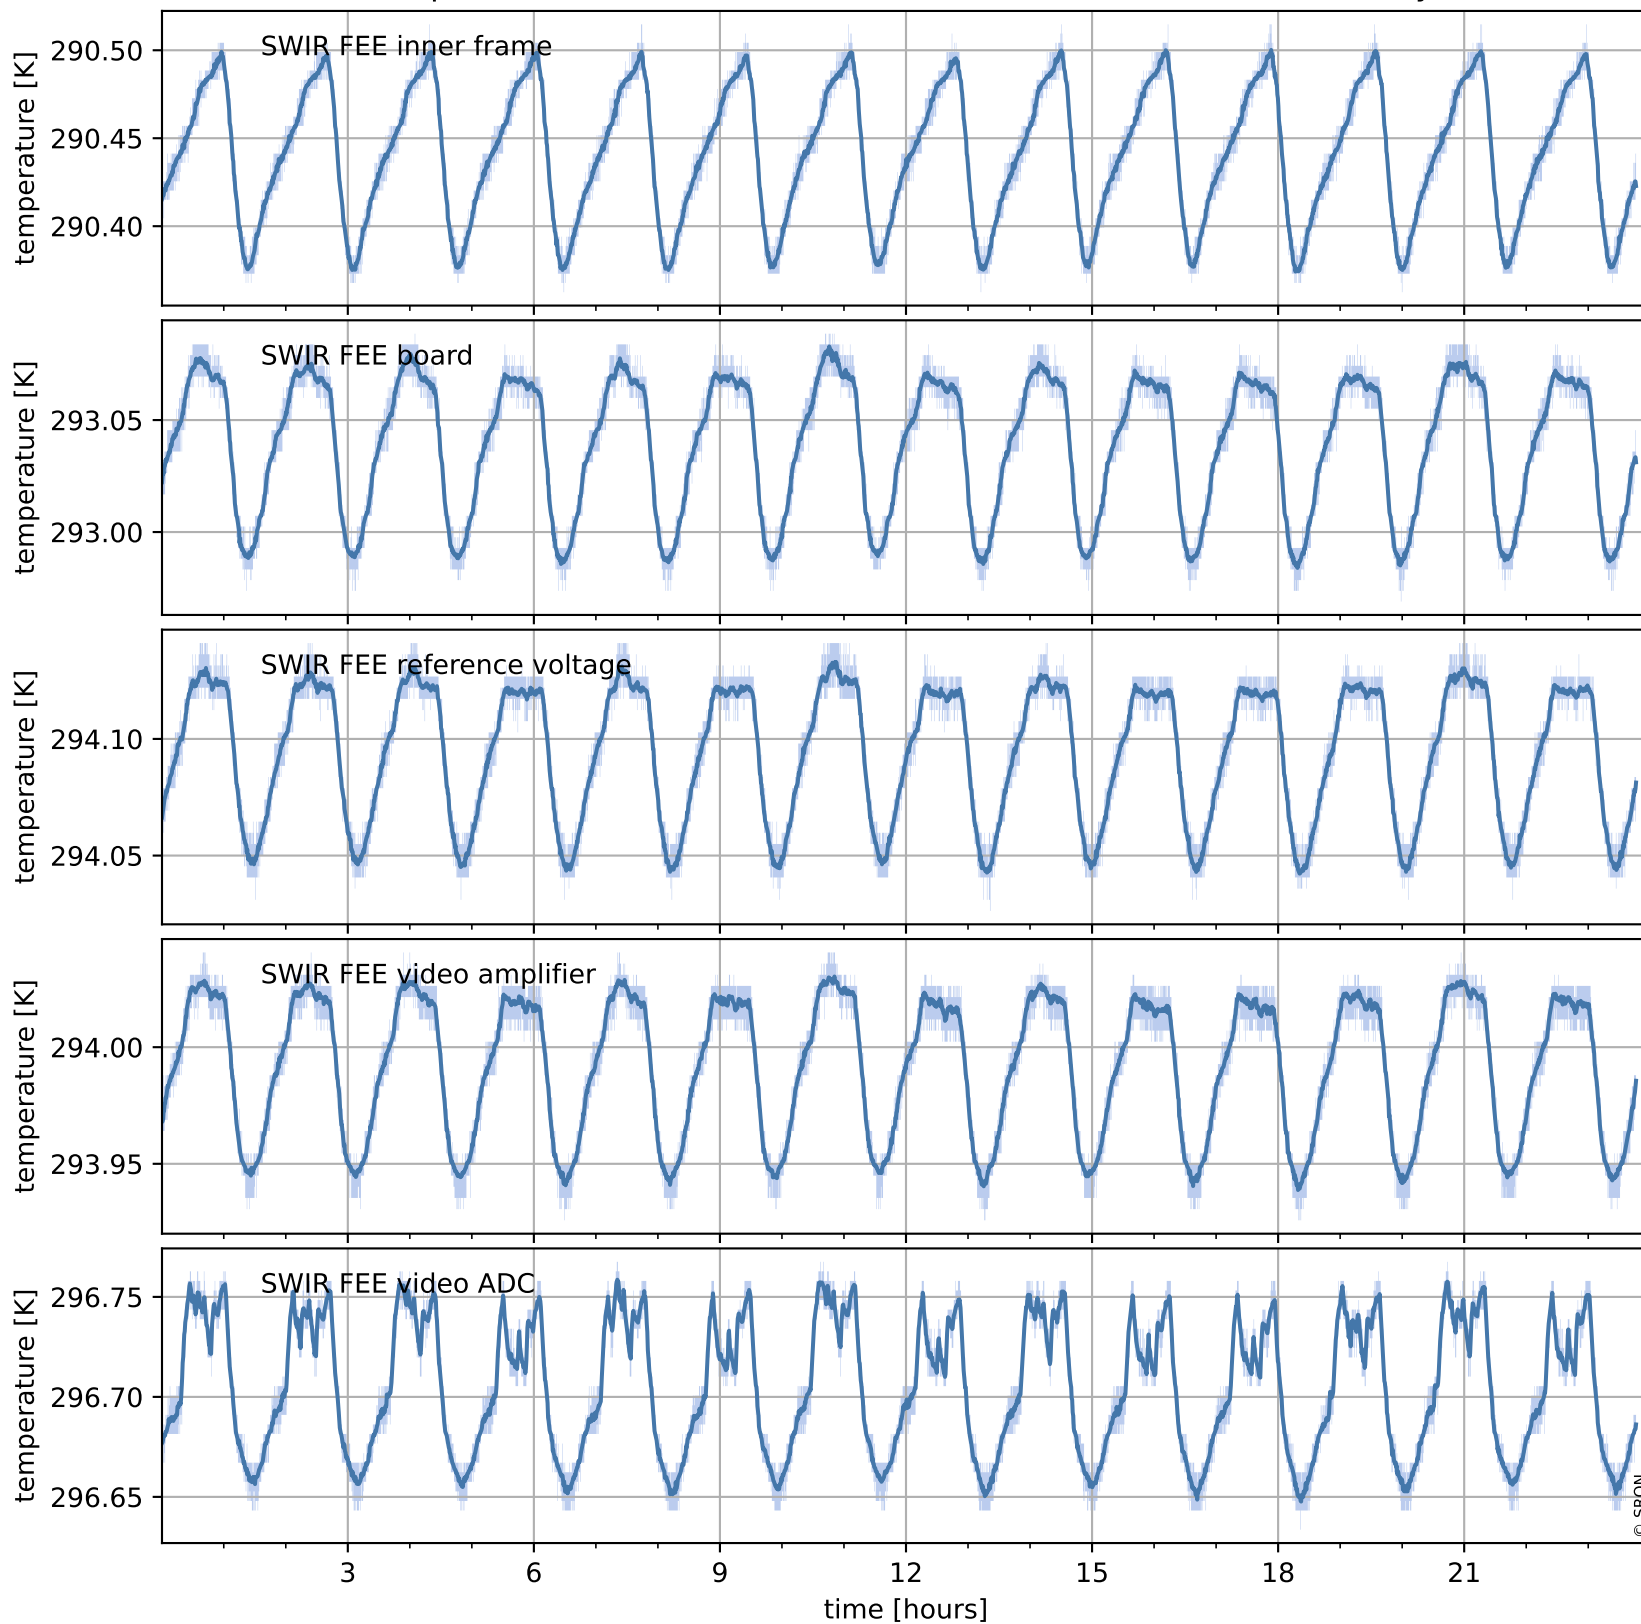

Tropomi SWIR housekeeping data

orbits : [3258, 3271]
coverage : 2018-05-31 / 2018-06-01
created : 2023-08-21T08:30:52

Temperature of sensors at the SWIR front-end electronics (one day)