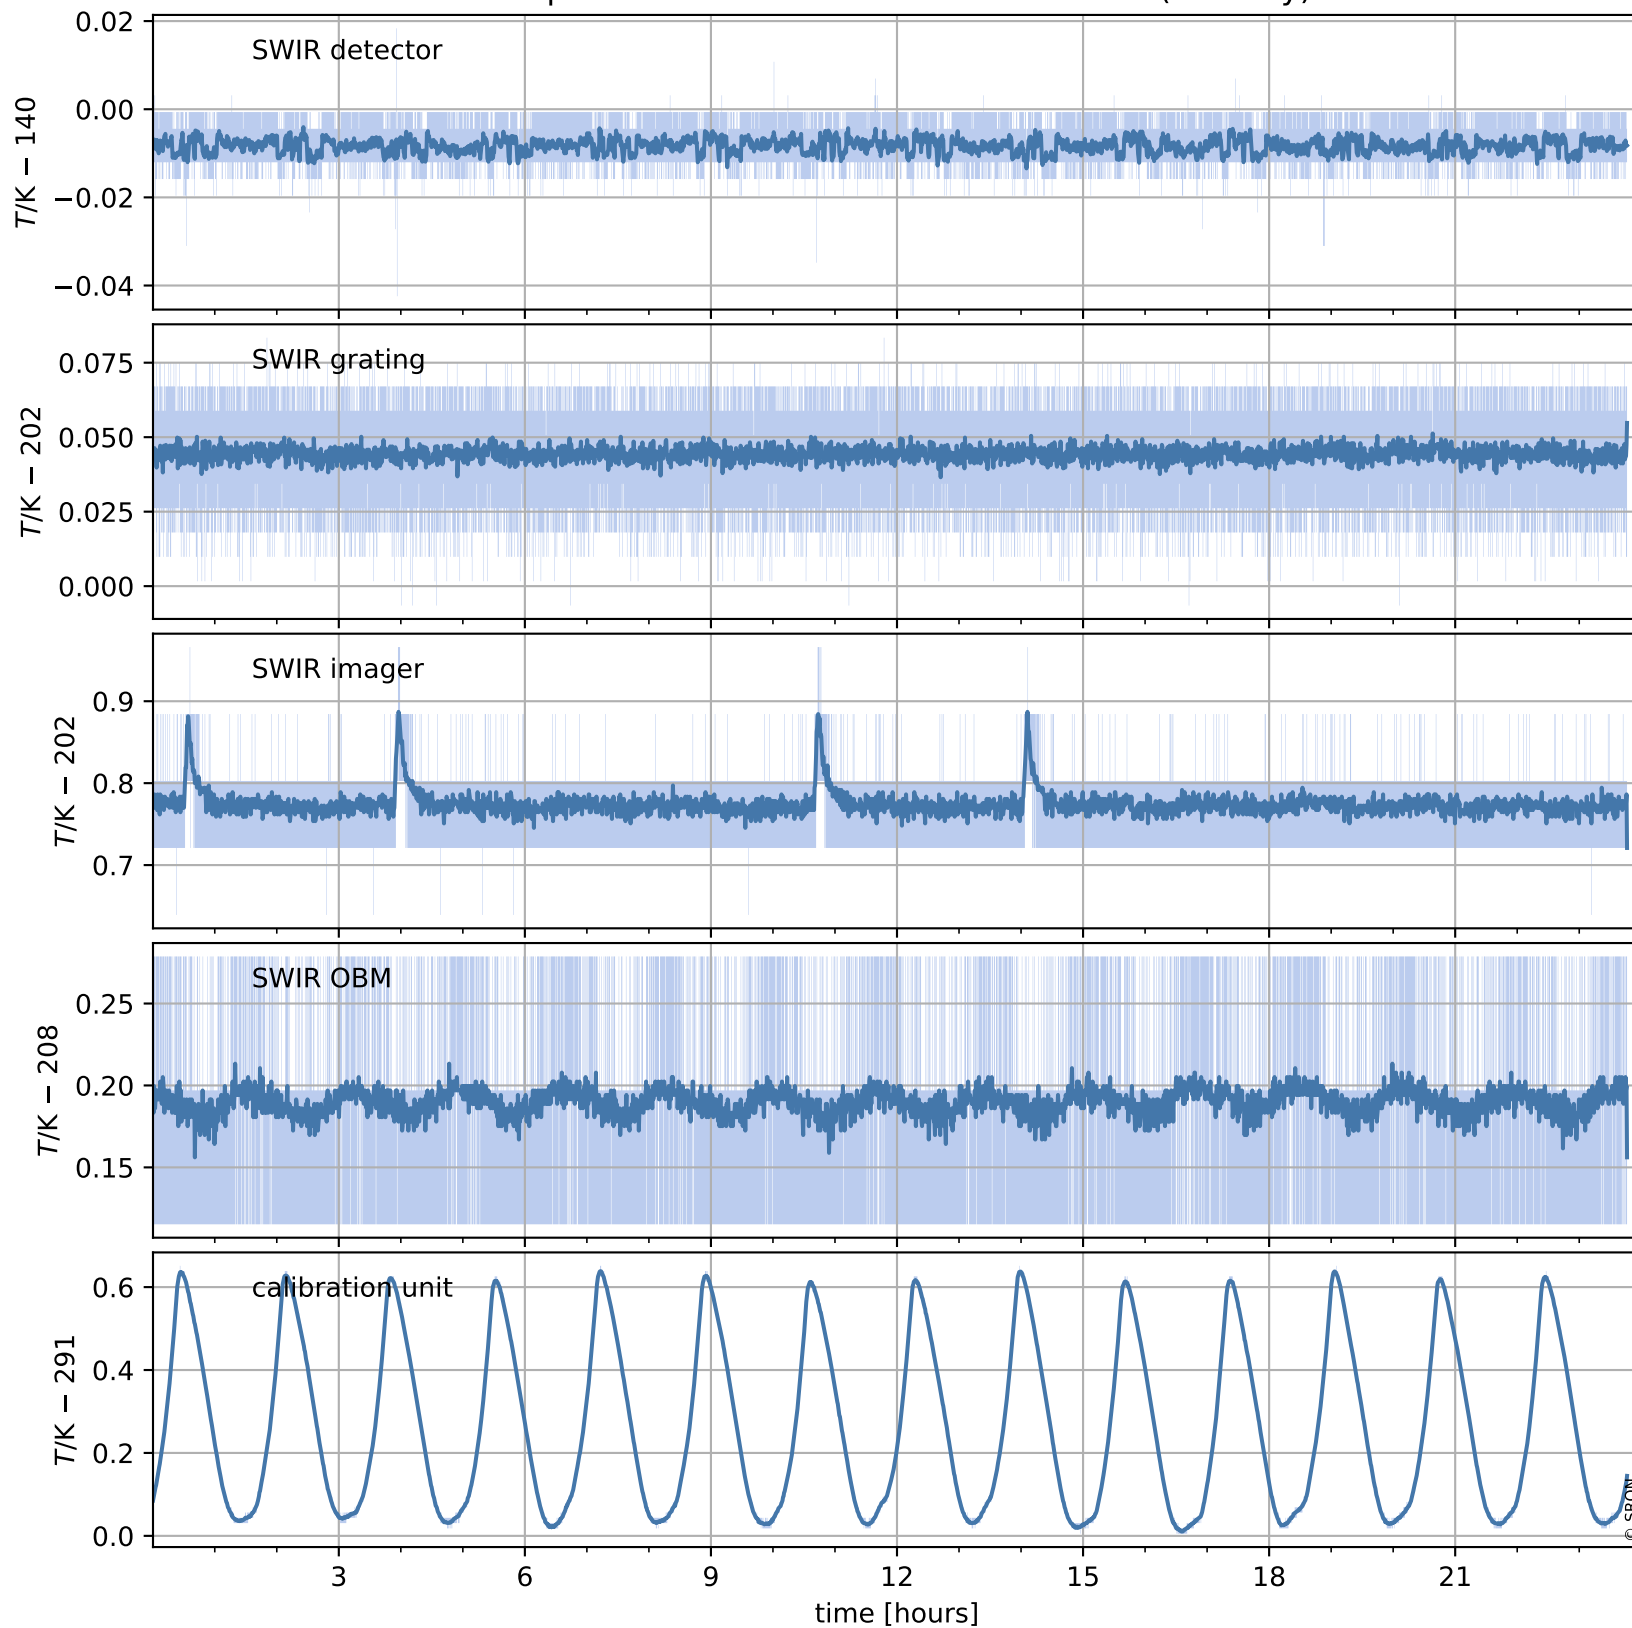

Tropomi SWIR housekeeping data

orbits : [3258, 3271]
coverage : 2018-05-31 / 2018-06-01
created : 2023-08-21T08:30:50

Temperature of sensors relevant for SWIR (one day)

Tropomi SWIR housekeeping data

orbits : [2787, 3271]
coverage : 2018-04-27 / 2018-06-01
created : 2023-08-21T08:30:50

Tropomi SWIR housekeeping data

orbits : [3258, 3271]
coverage : 2018-05-31 / 2018-06-01
created : 2023-08-21T08:30:51

Current and duty cycle of 3 heaters relevant for SWIR (one day)

Tropomi SWIR housekeeping data

orbits : [2787, 3271]
coverage : 2018-04-27 / 2018-06-01
created : 2023-08-21T08:30:51

Current and duty cycle of 3 heaters relevant for SWIR (last month)

Tropomi SWIR housekeeping data

orbits : [3258, 3271]
coverage : 2018-05-31 / 2018-06-01
created : 2023-08-21T08:30:52