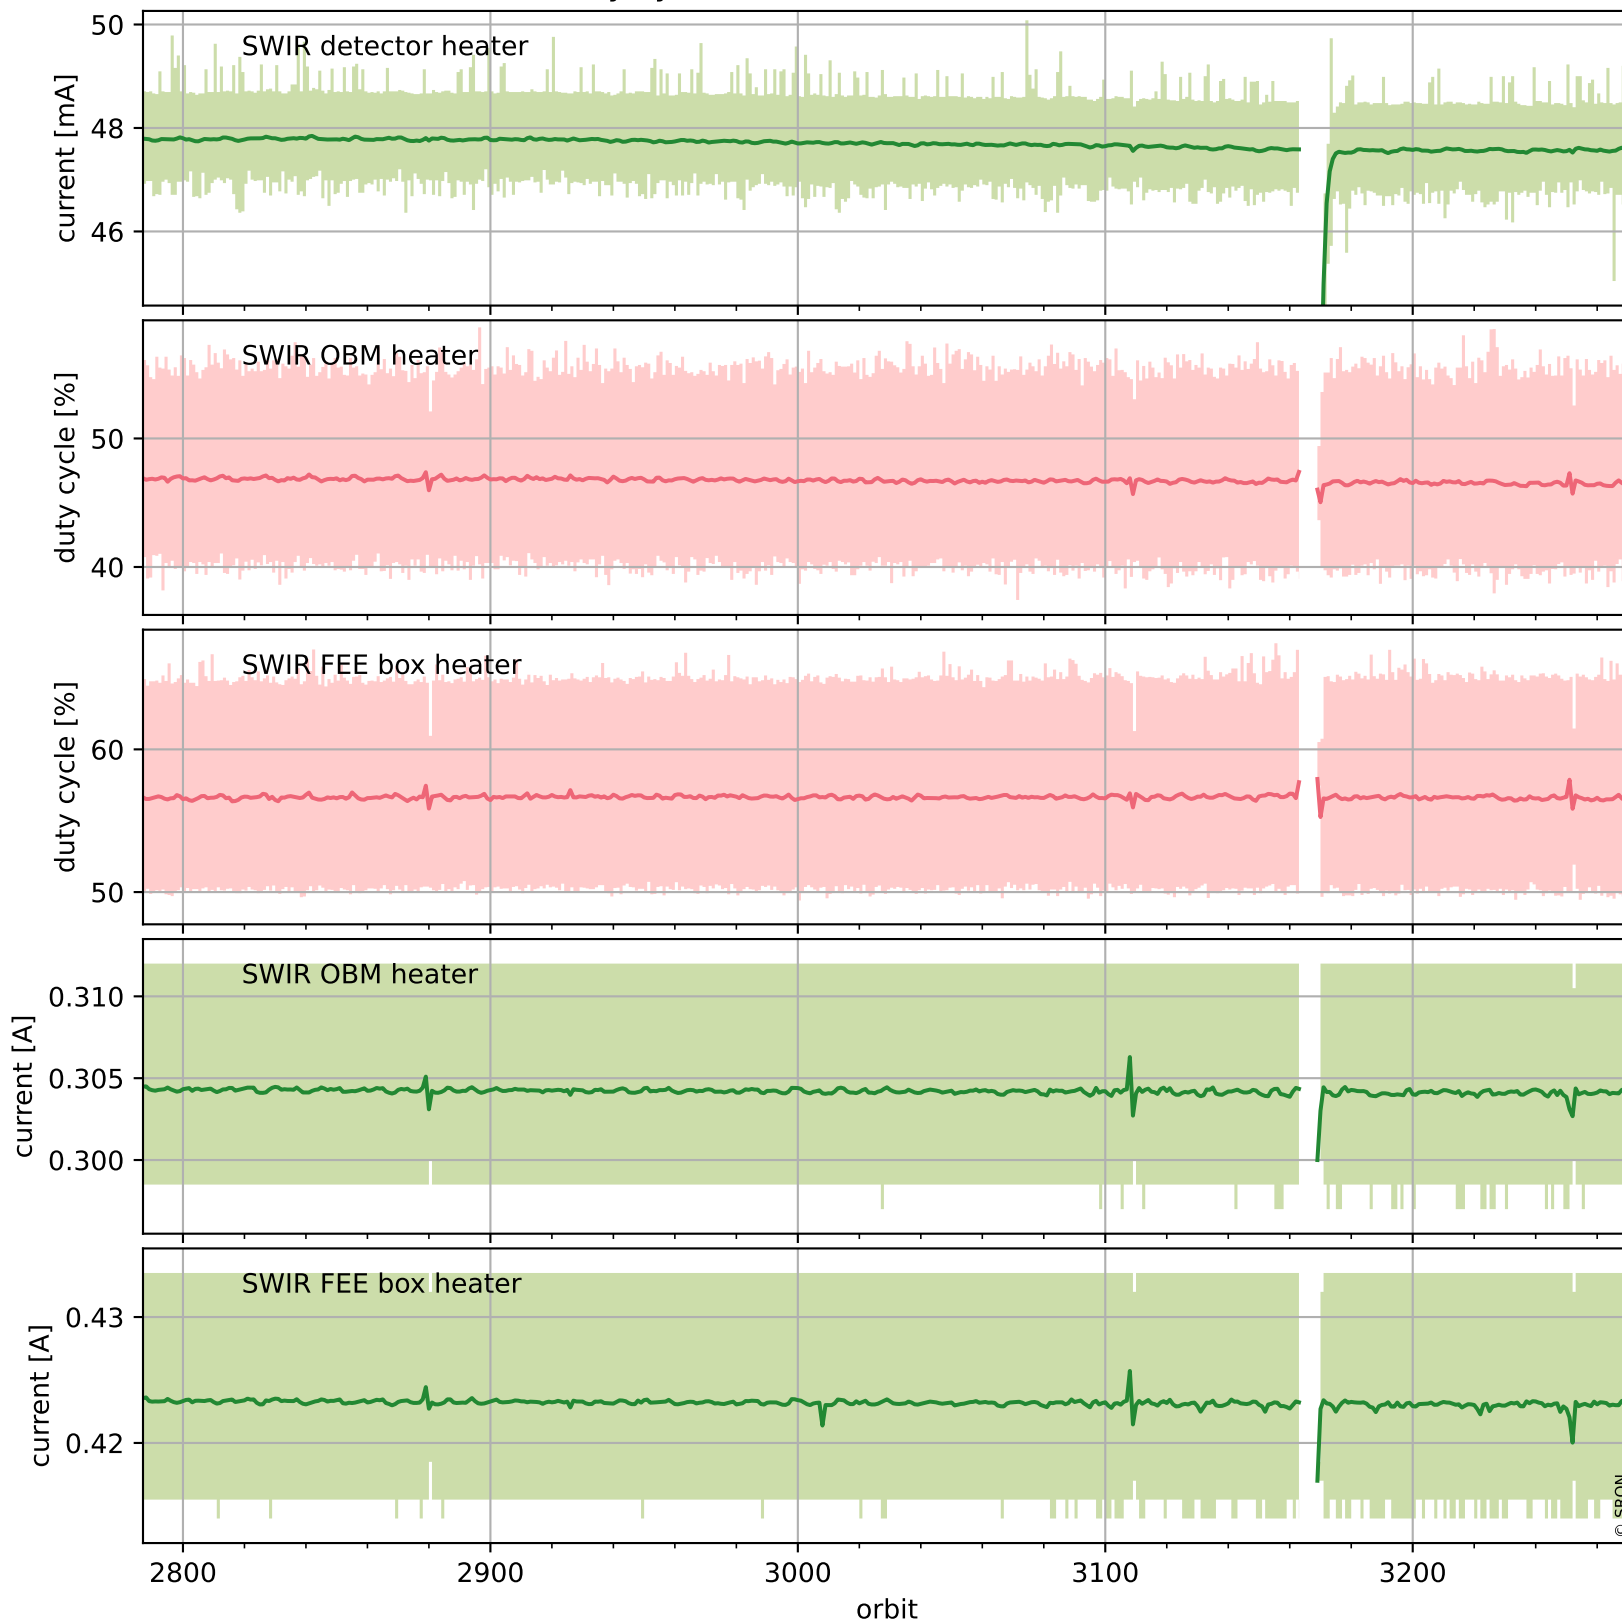

Tropomi SWIR housekeeping data

orbits : [3258, 3271]
coverage : 2018-05-31 / 2018-06-01
created : 2023-08-21T08:30:50

Temperature of sensors relevant for SWIR (one day)

Tropomi SWIR housekeeping data

orbits : [2787, 3271]
coverage : 2018-04-27 / 2018-06-01
created : 2023-08-21T08:30:50

Tropomi SWIR housekeeping data

orbits : [3258, 3271]
coverage : 2018-05-31 / 2018-06-01
created : 2023-08-21T08:30:51

Current and duty cycle of 3 heaters relevant for SWIR (one day)

Tropomi SWIR housekeeping data

orbits : [2787, 3271]
coverage : 2018-04-27 / 2018-06-01
created : 2023-08-21T08:30:51

Current and duty cycle of 3 heaters relevant for SWIR (last month)

Tropomi SWIR housekeeping data

orbits : [3258, 3271]
coverage : 2018-05-31 / 2018-06-01
created : 2023-08-21T08:30:52

Temperature of sensors at the SWIR front-end electronics (one day)

Tropomi SWIR housekeeping data

orbits : [2787, 3271]
coverage : 2018-04-27 / 2018-06-01
created : 2023-08-21T08:30:52

Temperature of sensors at the SWIR front-end electronics (last month)