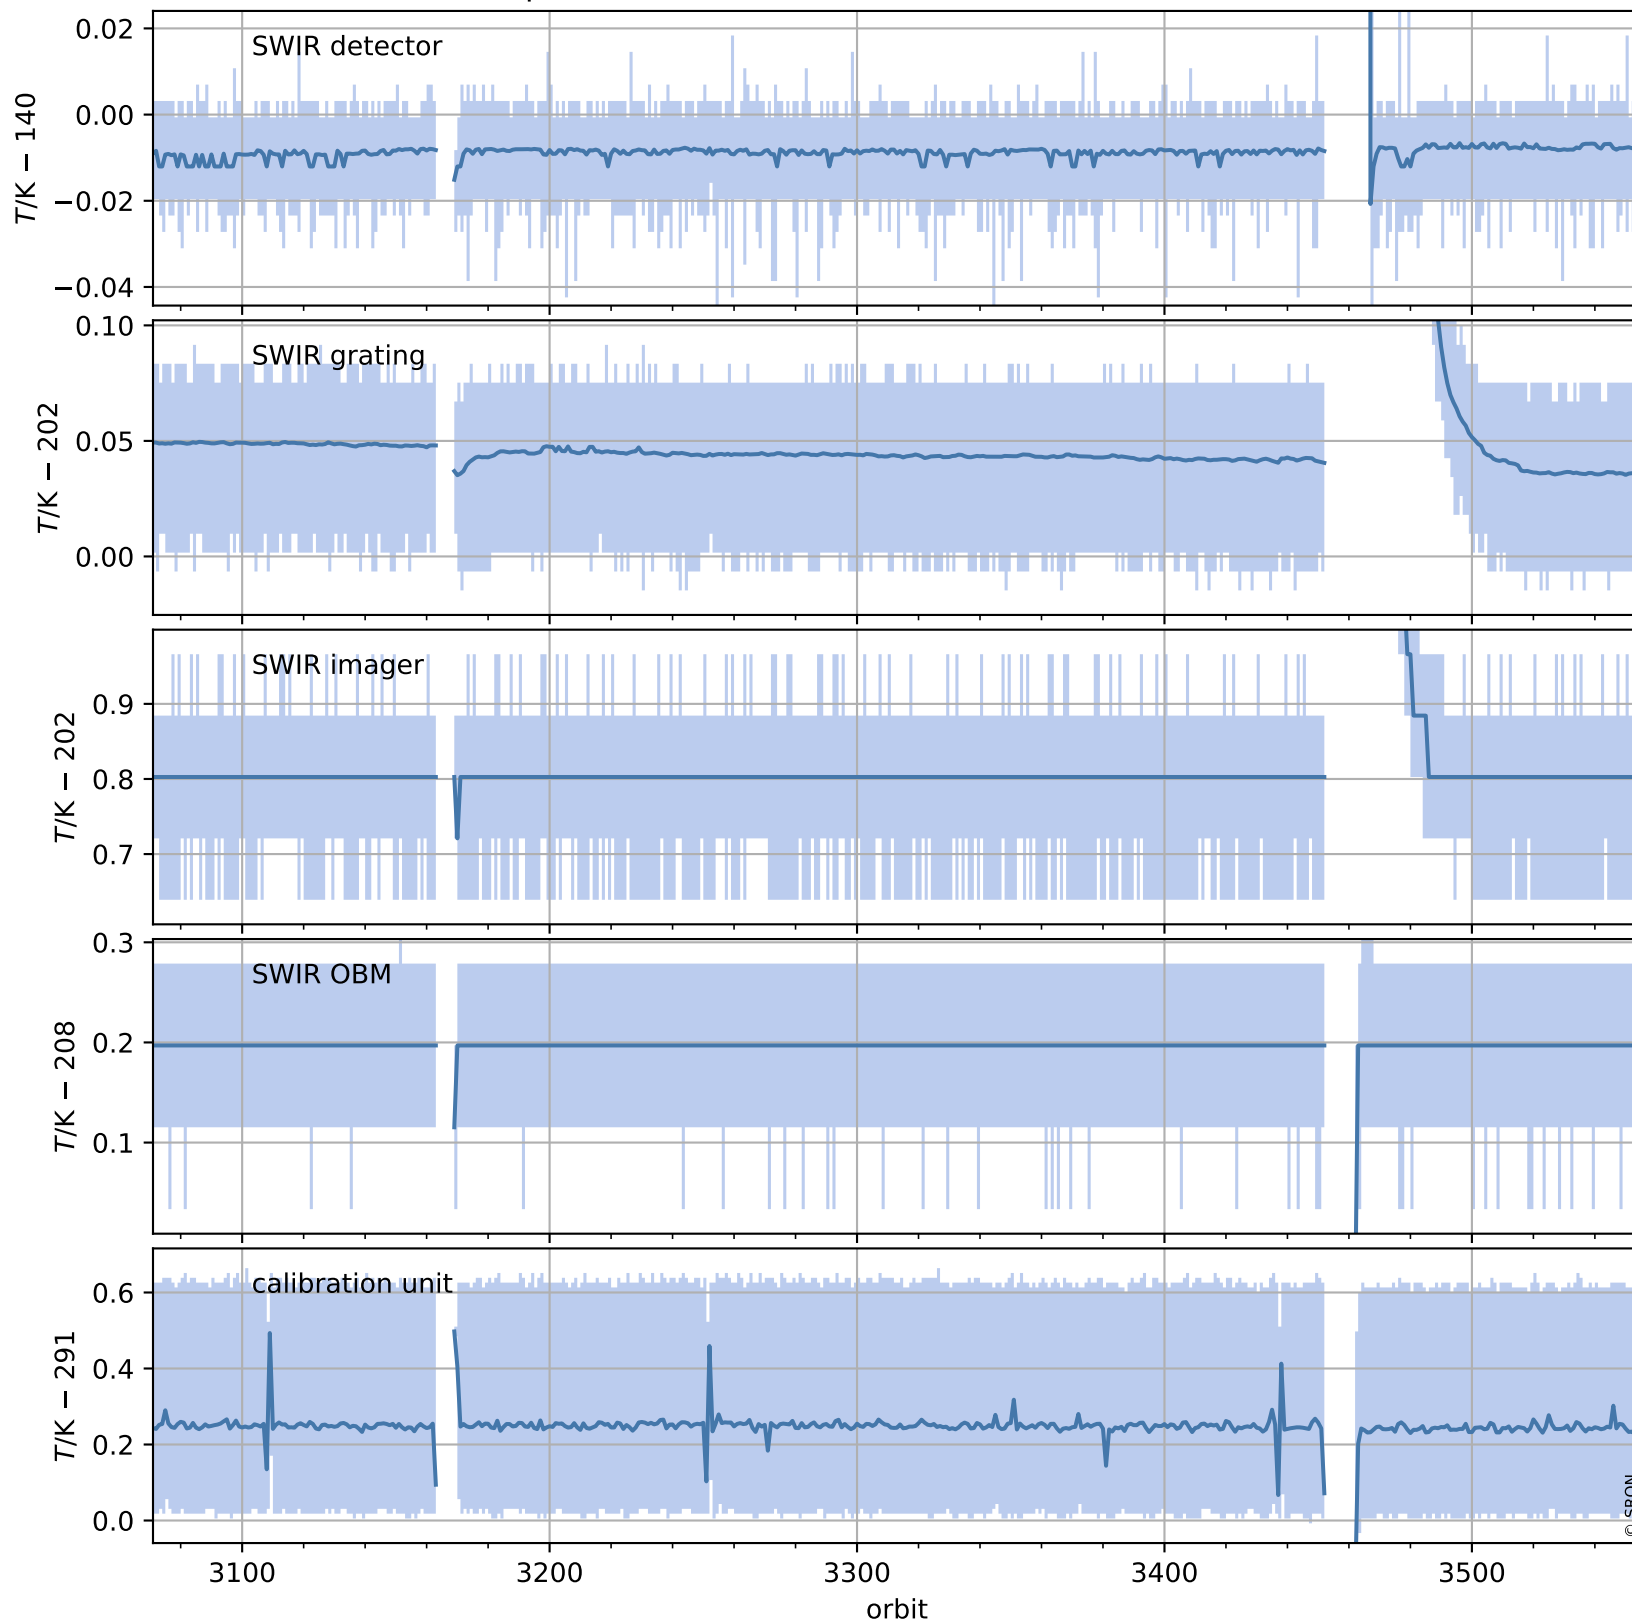

Tropomi SWIR housekeeping data

orbits : [3542, 3555]
coverage : 2018-06-20 / 2018-06-21
created : 2023-08-21T08:31:37

Temperature of sensors relevant for SWIR (one day)

Tropomi SWIR housekeeping data

orbits : [3071, 3555]
coverage : 2018-05-17 / 2018-06-21
created : 2023-08-21T08:31:38

Temperature of sensors relevant for SWIR (last month)

Tropomi SWIR housekeeping data

orbits : [3542, 3555]
coverage : 2018-06-20 / 2018-06-21
created : 2023-08-21T08:31:38

Current and duty cycle of 3 heaters relevant for SWIR (one day)

Tropomi SWIR housekeeping data

orbits : [3071, 3555]
coverage : 2018-05-17 / 2018-06-21
created : 2023-08-21T08:31:38

Current and duty cycle of 3 heaters relevant for SWIR (last month)

Tropomi SWIR housekeeping data

orbits : [3542, 3555]
coverage : 2018-06-20 / 2018-06-21
created : 2023-08-21T08:31:39

Temperature of sensors at the SWIR front-end electronics (one day)

Tropomi SWIR housekeeping data

orbits : [3071, 3555]
coverage : 2018-05-17 / 2018-06-21
created : 2023-08-21T08:31:39