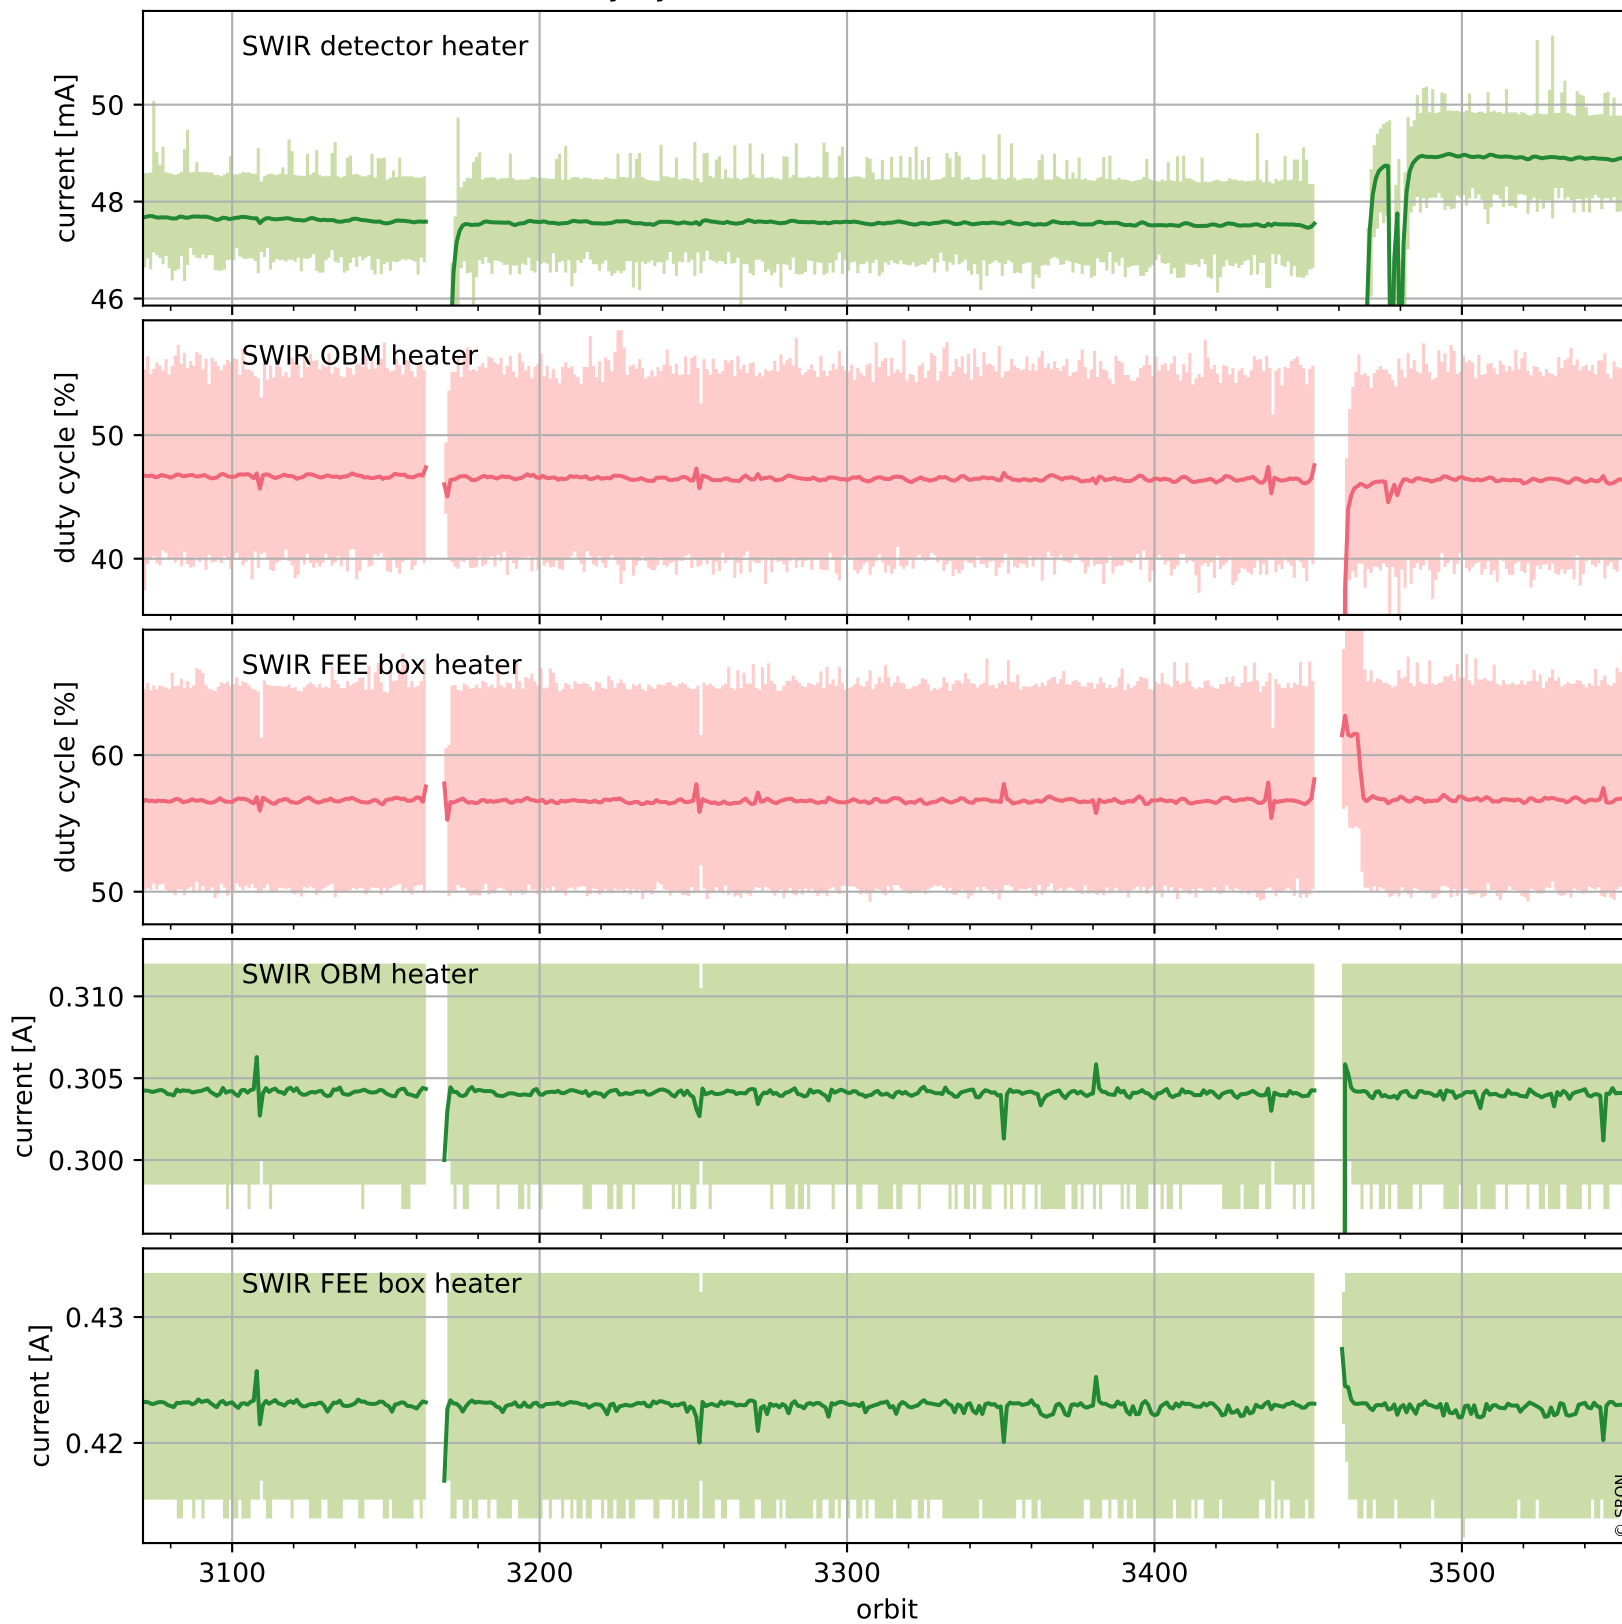

Tropomi SWIR housekeeping data

orbits : [3542, 3555]
coverage : 2018-06-20 / 2018-06-21
created : 2023-08-21T08:31:37

Temperature of sensors relevant for SWIR (one day)

Tropomi SWIR housekeeping data

orbits : [3071, 3555]
coverage : 2018-05-17 / 2018-06-21
created : 2023-08-21T08:31:38

Temperature of sensors relevant for SWIR (last month)

Tropomi SWIR housekeeping data

orbits : [3542, 3555]
coverage : 2018-06-20 / 2018-06-21
created : 2023-08-21T08:31:38

Current and duty cycle of 3 heaters relevant for SWIR (one day)

Tropomi SWIR housekeeping data

orbits : [3071, 3555]
coverage : 2018-05-17 / 2018-06-21
created : 2023-08-21T08:31:38

Current and duty cycle of 3 heaters relevant for SWIR (last month)

Tropomi SWIR housekeeping data

orbits : [3542, 3555]
coverage : 2018-06-20 / 2018-06-21
created : 2023-08-21T08:31:39

Temperature of sensors at the SWIR front-end electronics (one day)

Tropomi SWIR housekeeping data

orbits : [3071, 3555]
coverage : 2018-05-17 / 2018-06-21
created : 2023-08-21T08:31:39