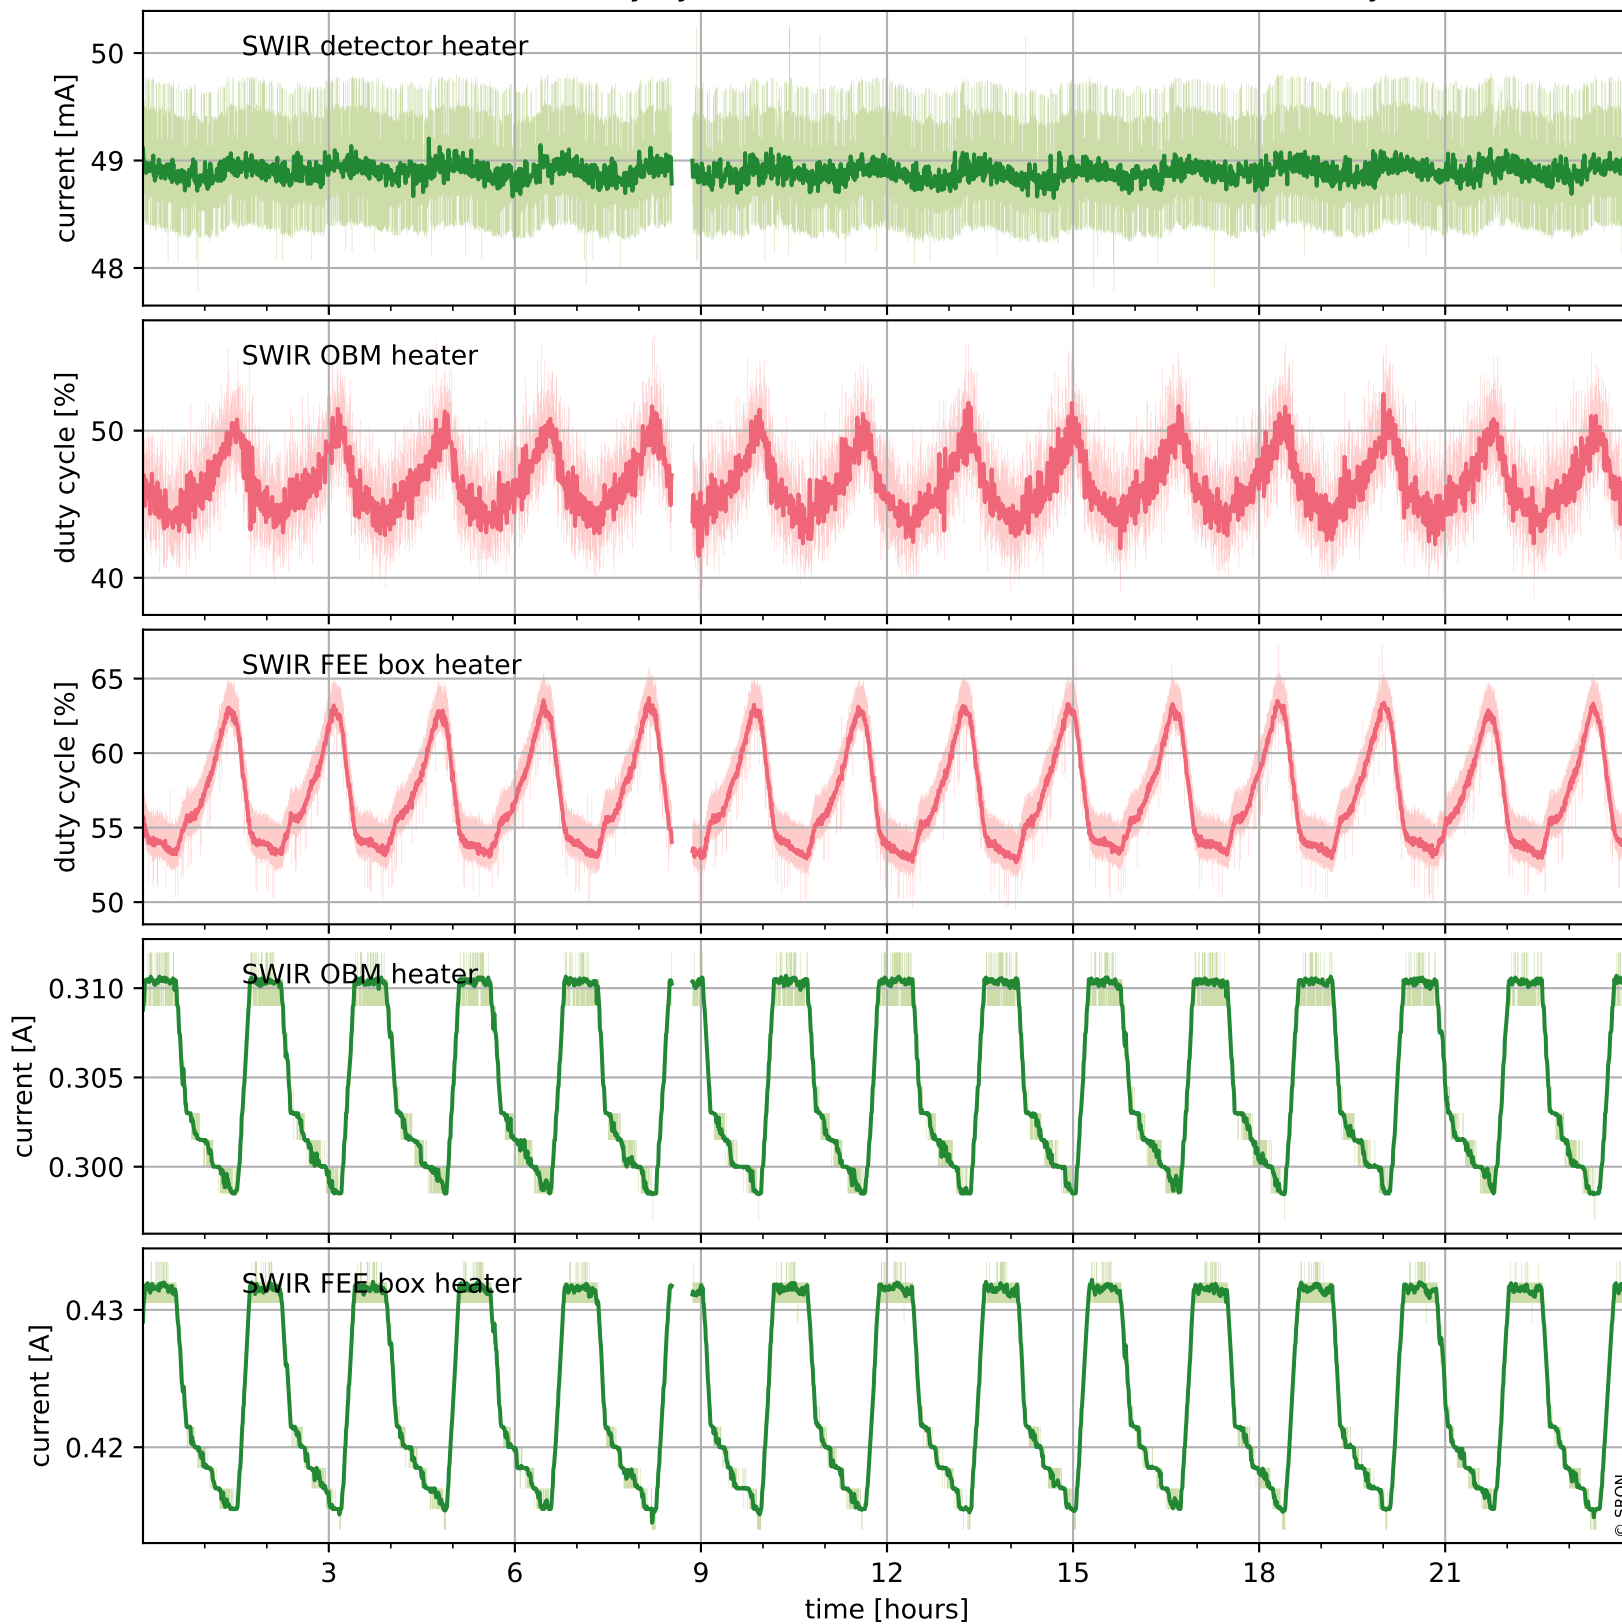

Tropomi SWIR housekeeping data

orbits : [3542, 3555]
coverage : 2018-06-20 / 2018-06-21
created : 2023-08-21T08:31:37

Temperature of sensors relevant for SWIR (one day)

Tropomi SWIR housekeeping data

orbits : [3071, 3555]
coverage : 2018-05-17 / 2018-06-21
created : 2023-08-21T08:31:38

Temperature of sensors relevant for SWIR (last month)

Tropomi SWIR housekeeping data

orbits : [3542, 3555]
coverage : 2018-06-20 / 2018-06-21
created : 2023-08-21T08:31:38

Current and duty cycle of 3 heaters relevant for SWIR (one day)