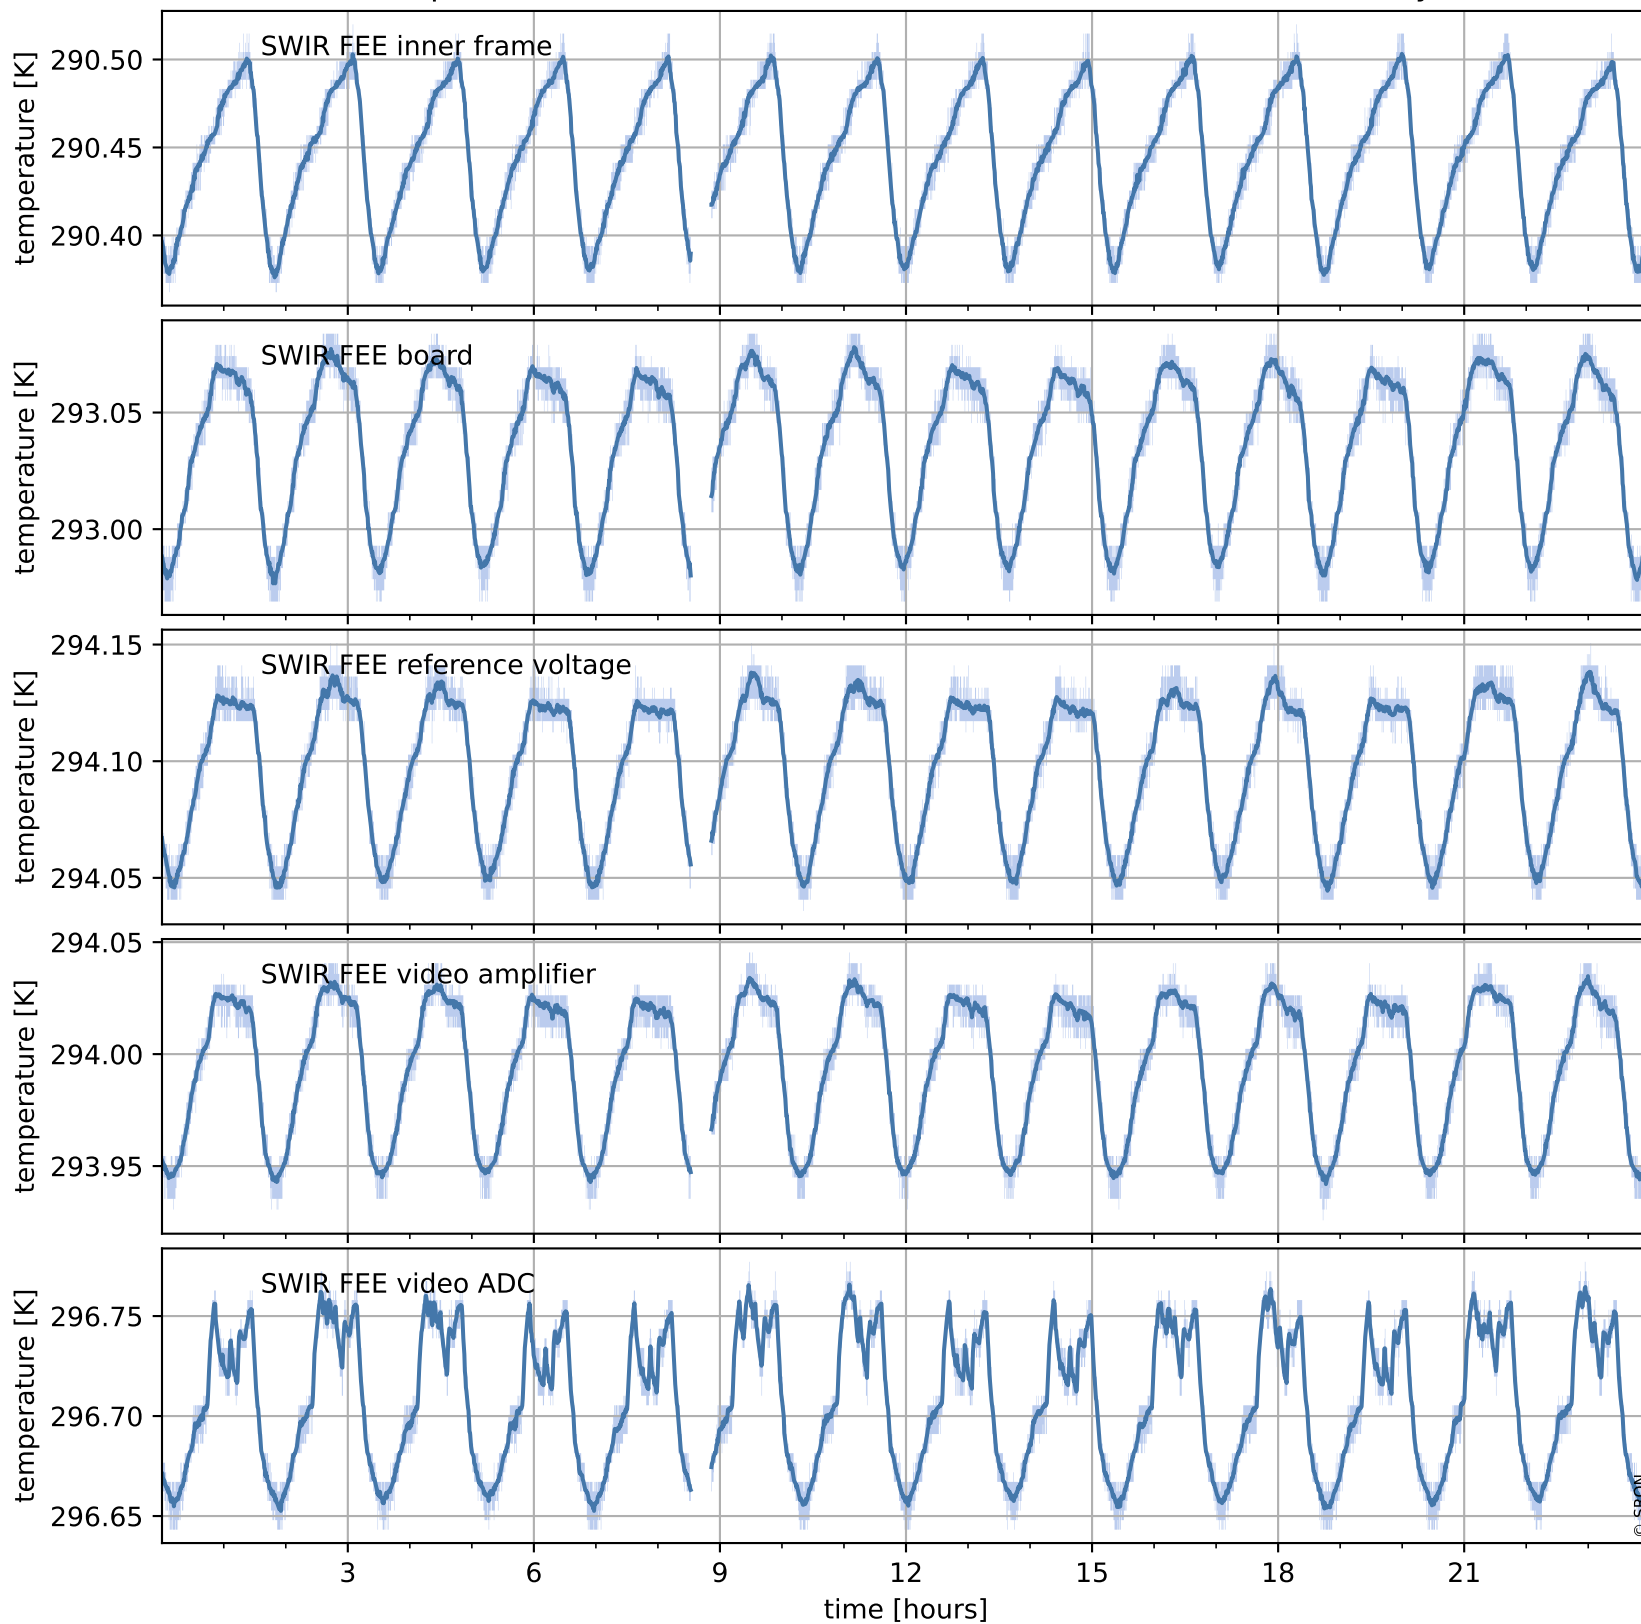

Tropomi SWIR housekeeping data

orbits : [3542, 3555]
coverage : 2018-06-20 / 2018-06-21
created : 2023-08-21T08:31:37

Temperature of sensors relevant for SWIR (one day)

Tropomi SWIR housekeeping data

orbits : [3071, 3555]
coverage : 2018-05-17 / 2018-06-21
created : 2023-08-21T08:31:38

Temperature of sensors relevant for SWIR (last month)

Tropomi SWIR housekeeping data

orbits : [3542, 3555]
coverage : 2018-06-20 / 2018-06-21
created : 2023-08-21T08:31:38

Current and duty cycle of 3 heaters relevant for SWIR (one day)

Tropomi SWIR housekeeping data

orbits : [3071, 3555]
coverage : 2018-05-17 / 2018-06-21
created : 2023-08-21T08:31:38

Current and duty cycle of 3 heaters relevant for SWIR (last month)

Tropomi SWIR housekeeping data

orbits : [3542, 3555]
coverage : 2018-06-20 / 2018-06-21
created : 2023-08-21T08:31:39

Temperature of sensors at the SWIR front-end electronics (one day)

Tropomi SWIR housekeeping data

orbits : [3071, 3555]
coverage : 2018-05-17 / 2018-06-21
created : 2023-08-21T08:31:39