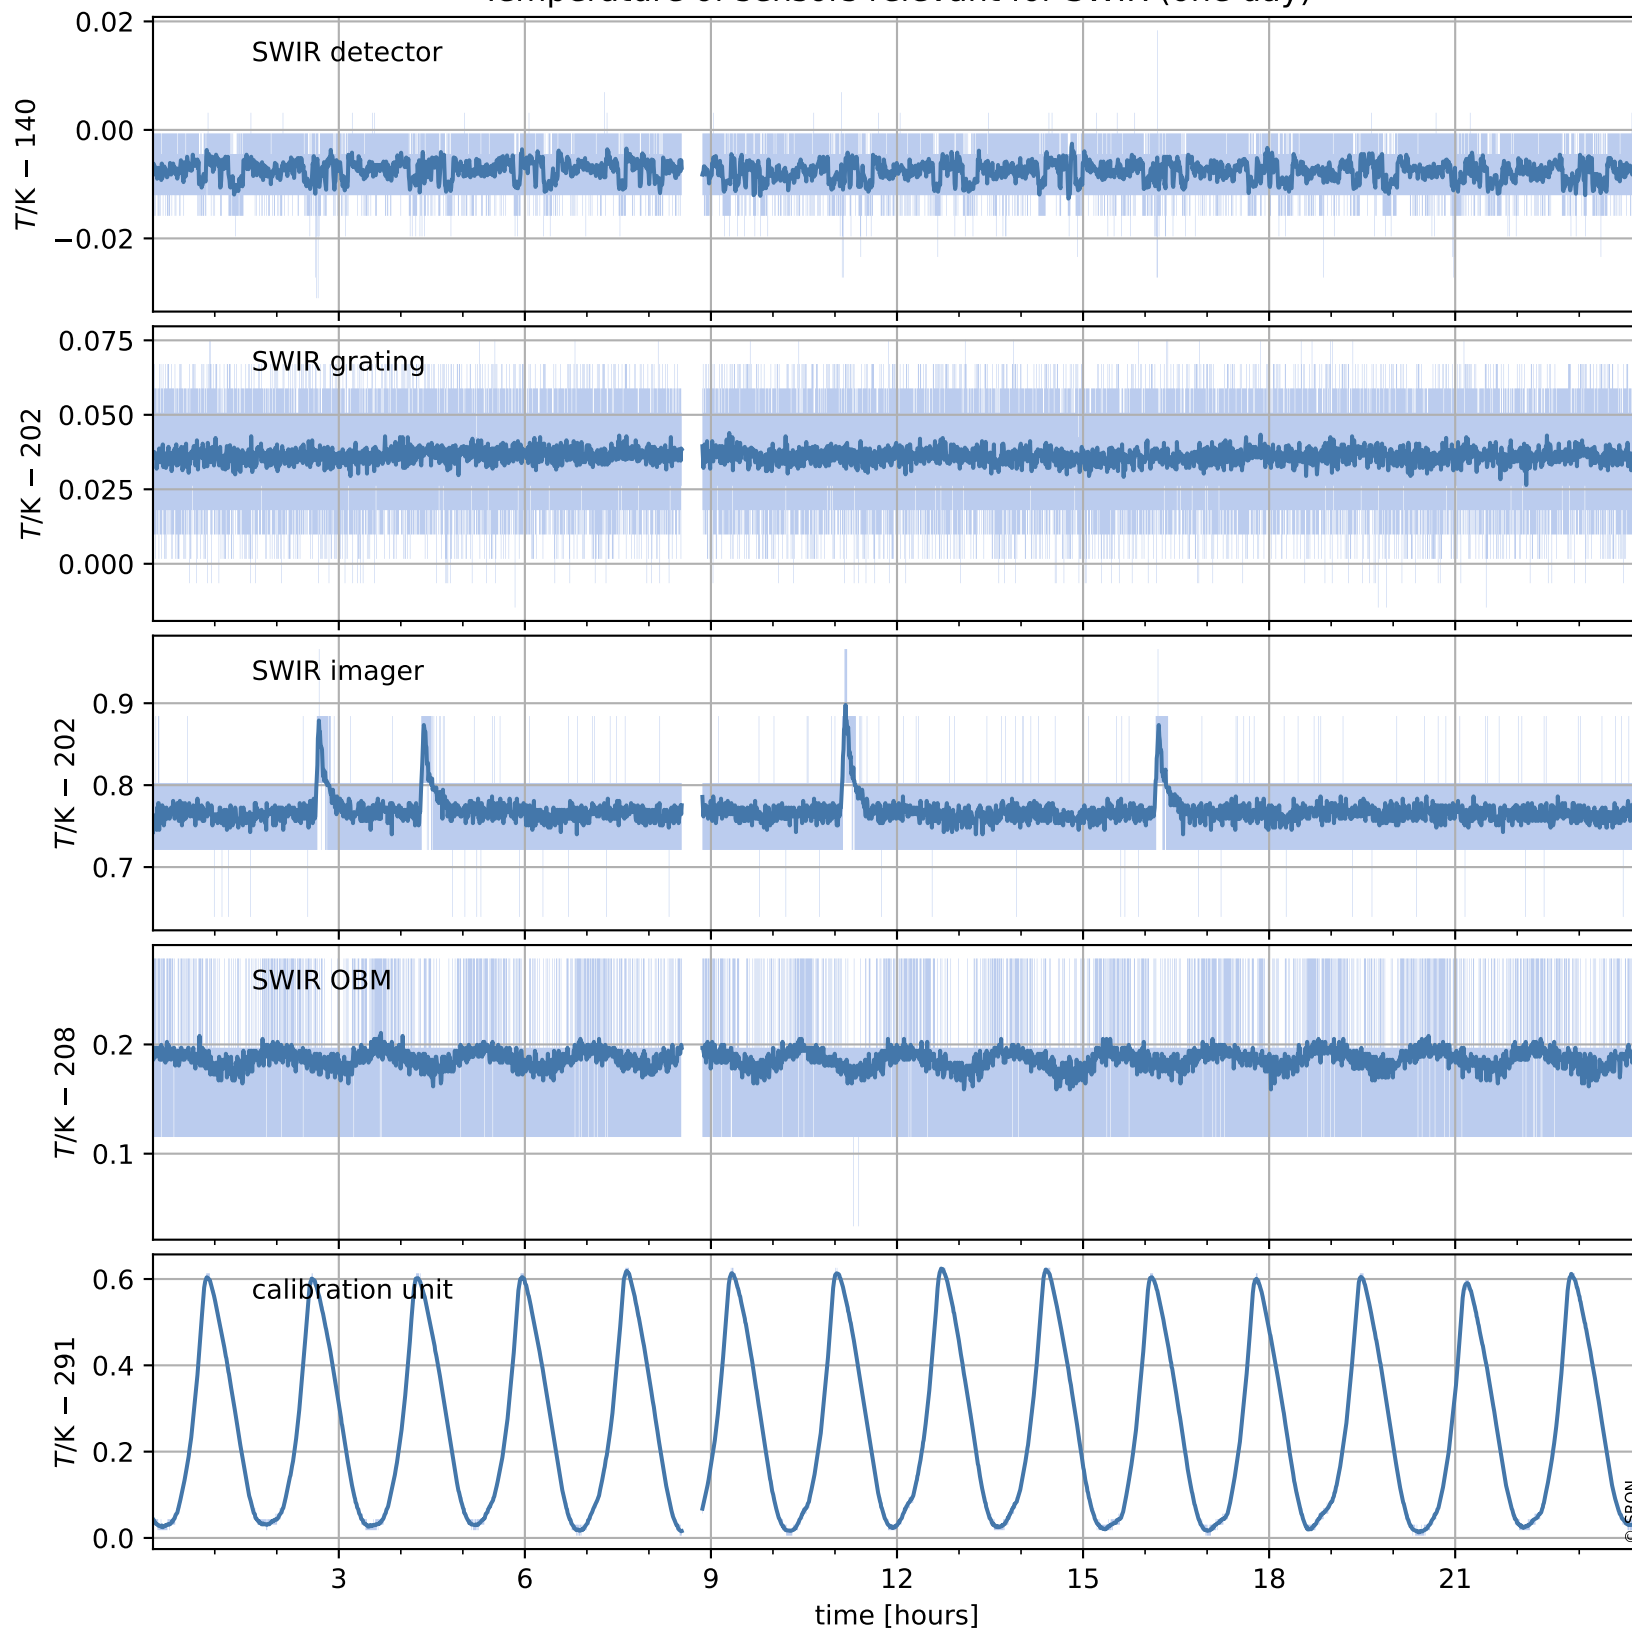

Tropomi SWIR housekeeping data

orbits : [3542, 3555]
coverage : 2018-06-20 / 2018-06-21
created : 2023-08-21T08:31:37

Temperature of sensors relevant for SWIR (one day)

Tropomi SWIR housekeeping data

orbits : [3071, 3555]
coverage : 2018-05-17 / 2018-06-21
created : 2023-08-21T08:31:38

Temperature of sensors relevant for SWIR (last month)

Tropomi SWIR housekeeping data

orbits : [3542, 3555]
coverage : 2018-06-20 / 2018-06-21
created : 2023-08-21T08:31:38

Current and duty cycle of 3 heaters relevant for SWIR (one day)

Tropomi SWIR housekeeping data

orbits : [3071, 3555]
coverage : 2018-05-17 / 2018-06-21
created : 2023-08-21T08:31:38

Current and duty cycle of 3 heaters relevant for SWIR (last month)

Tropomi SWIR housekeeping data