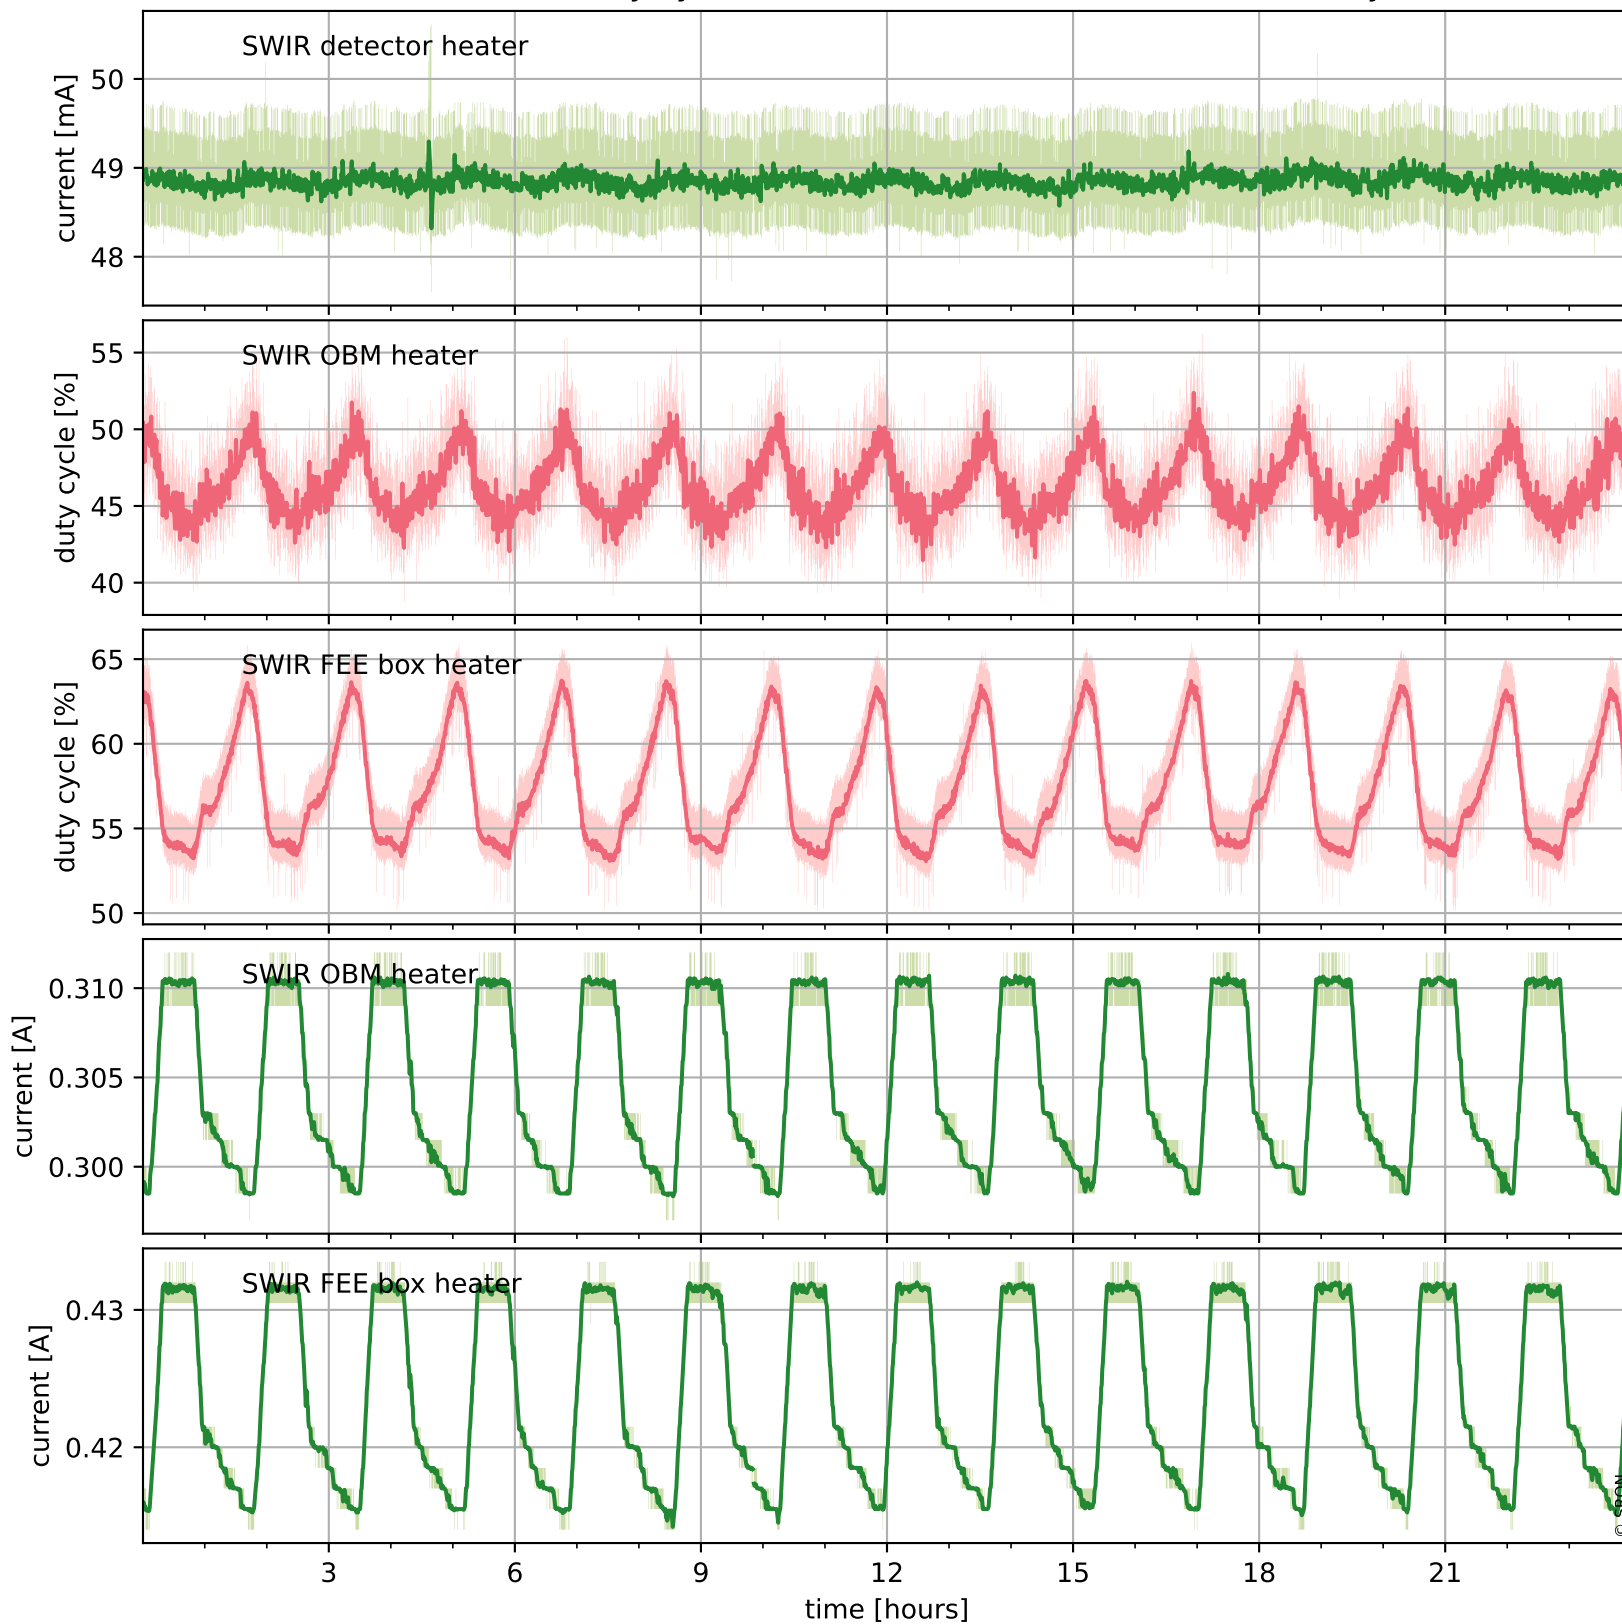

Tropomi SWIR housekeeping data

orbits : [4209, 4222]
coverage : 2018-08-06 / 2018-08-07
created : 2023-08-21T08:33:27

Temperature of sensors relevant for SWIR (one day)

Tropomi SWIR housekeeping data

orbits : [3738, 4222]
coverage : 2018-07-03 / 2018-08-07
created : 2023-08-21T08:33:28

Temperature of sensors relevant for SWIR (last month)

Tropomi SWIR housekeeping data

orbits : [4209, 4222]
coverage : 2018-08-06 / 2018-08-07
created : 2023-08-21T08:33:28

Current and duty cycle of 3 heaters relevant for SWIR (one day)

Tropomi SWIR housekeeping data

orbits : [3738, 4222]
coverage : 2018-07-03 / 2018-08-07
created : 2023-08-21T08:33:28

Current and duty cycle of 3 heaters relevant for SWIR (last month)

Tropomi SWIR housekeeping data

orbits : [4209, 4222]
coverage : 2018-08-06 / 2018-08-07
created : 2023-08-21T08:33:29

Temperature of sensors at the SWIR front-end electronics (one day)

Tropomi SWIR housekeeping data

orbits : [3738, 4222]
coverage : 2018-07-03 / 2018-08-07
created : 2023-08-21T08:33:29