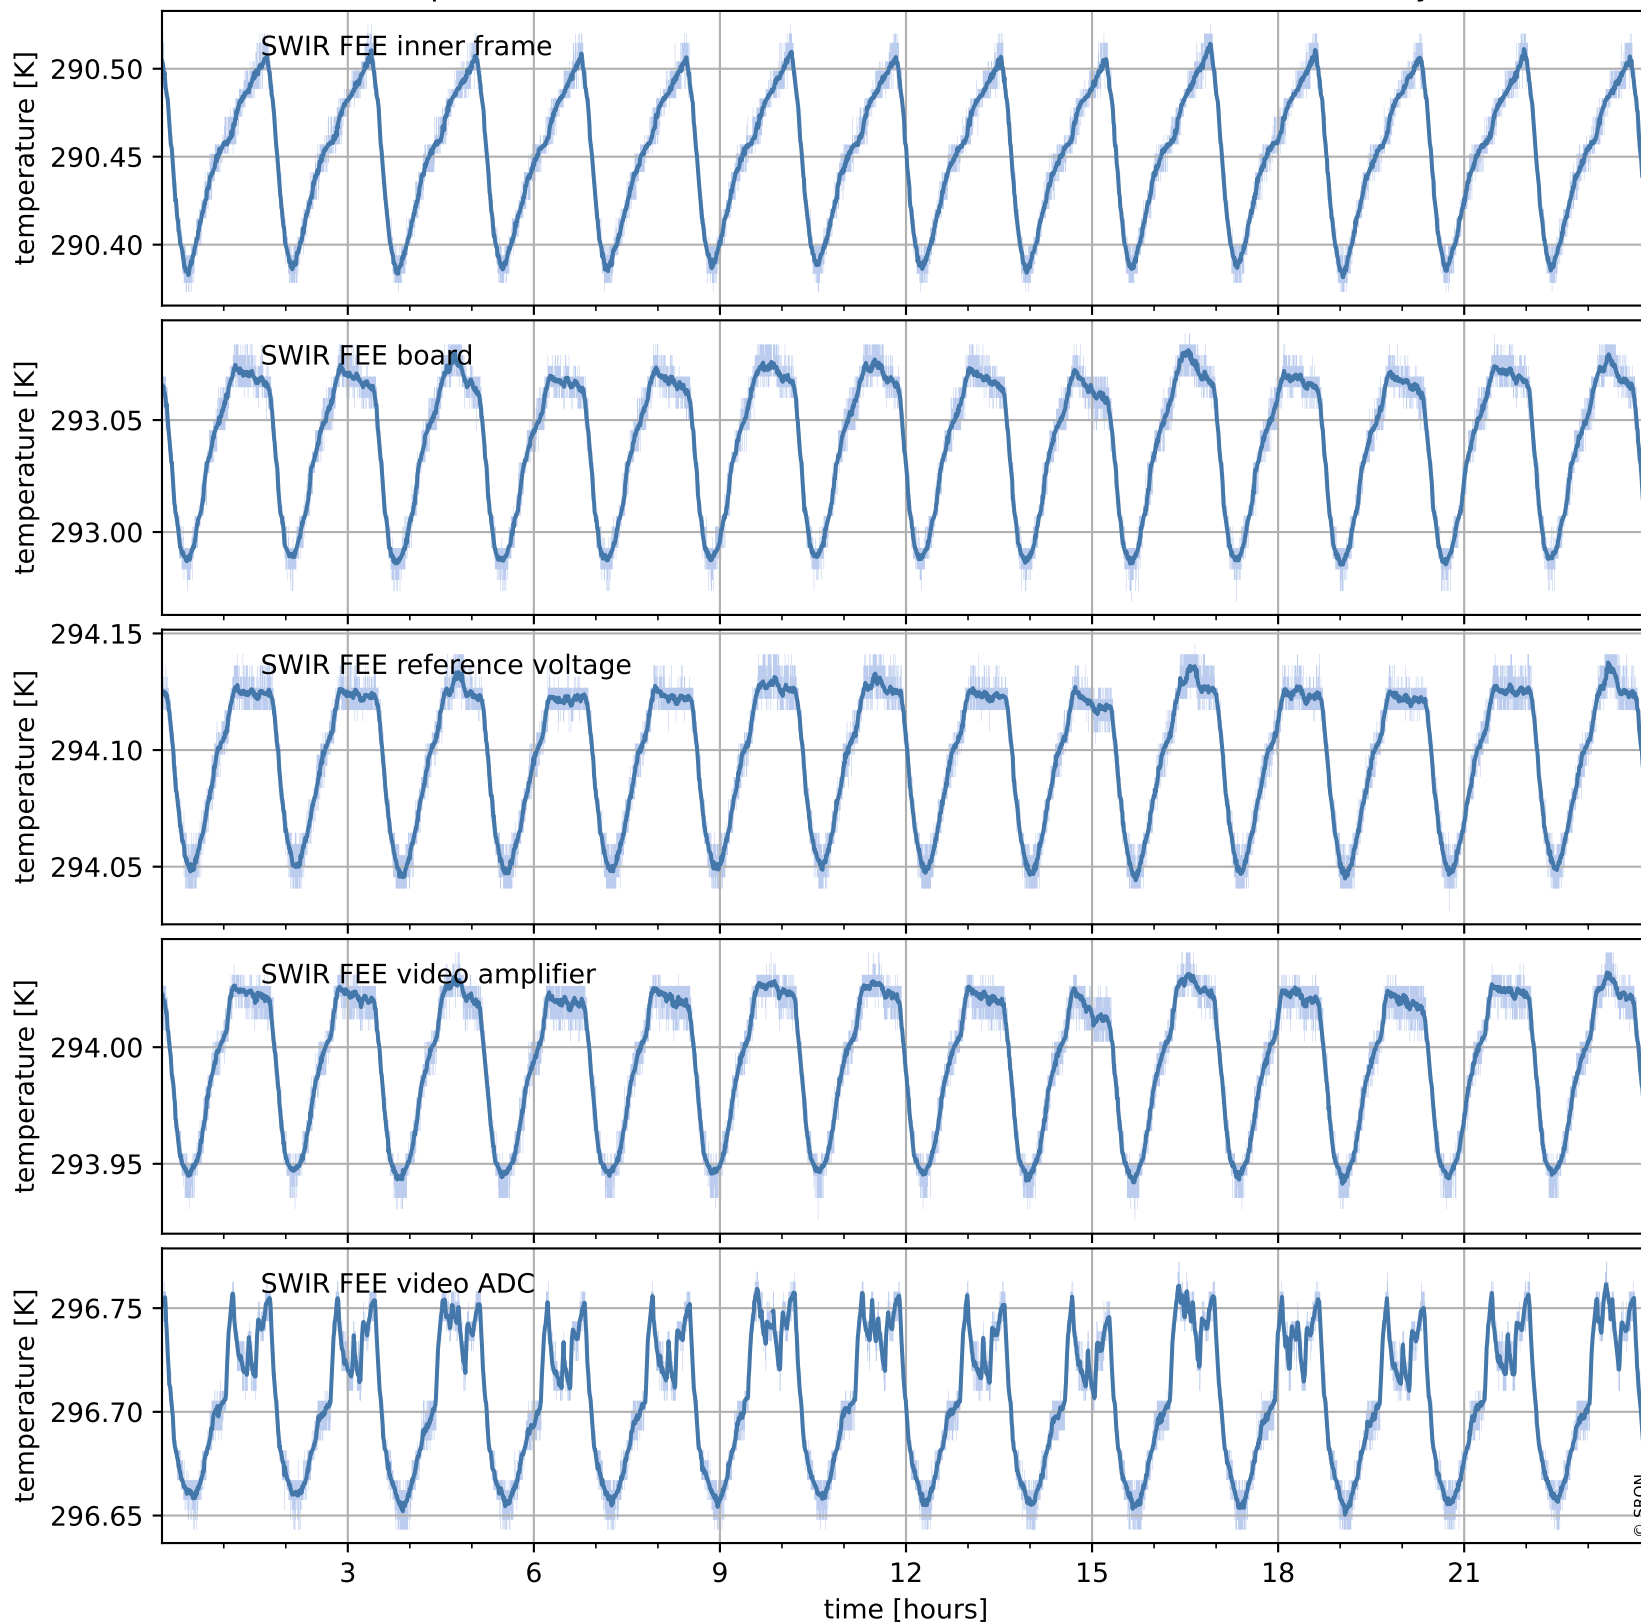

Tropomi SWIR housekeeping data

orbits : [4209, 4222]
coverage : 2018-08-06 / 2018-08-07
created : 2023-08-21T08:33:27

Temperature of sensors relevant for SWIR (one day)

Tropomi SWIR housekeeping data

orbits : [3738, 4222]
coverage : 2018-07-03 / 2018-08-07
created : 2023-08-21T08:33:28

Temperature of sensors relevant for SWIR (last month)

Tropomi SWIR housekeeping data

orbits : [4209, 4222]
coverage : 2018-08-06 / 2018-08-07
created : 2023-08-21T08:33:28

Current and duty cycle of 3 heaters relevant for SWIR (one day)

Tropomi SWIR housekeeping data

orbits : [3738, 4222]
coverage : 2018-07-03 / 2018-08-07
created : 2023-08-21T08:33:28

Current and duty cycle of 3 heaters relevant for SWIR (last month)

Tropomi SWIR housekeeping data

orbits : [4209, 4222]
coverage : 2018-08-06 / 2018-08-07
created : 2023-08-21T08:33:29

Temperature of sensors at the SWIR front-end electronics (one day)

Tropomi SWIR housekeeping data

orbits : [3738, 4222]
coverage : 2018-07-03 / 2018-08-07
created : 2023-08-21T08:33:29