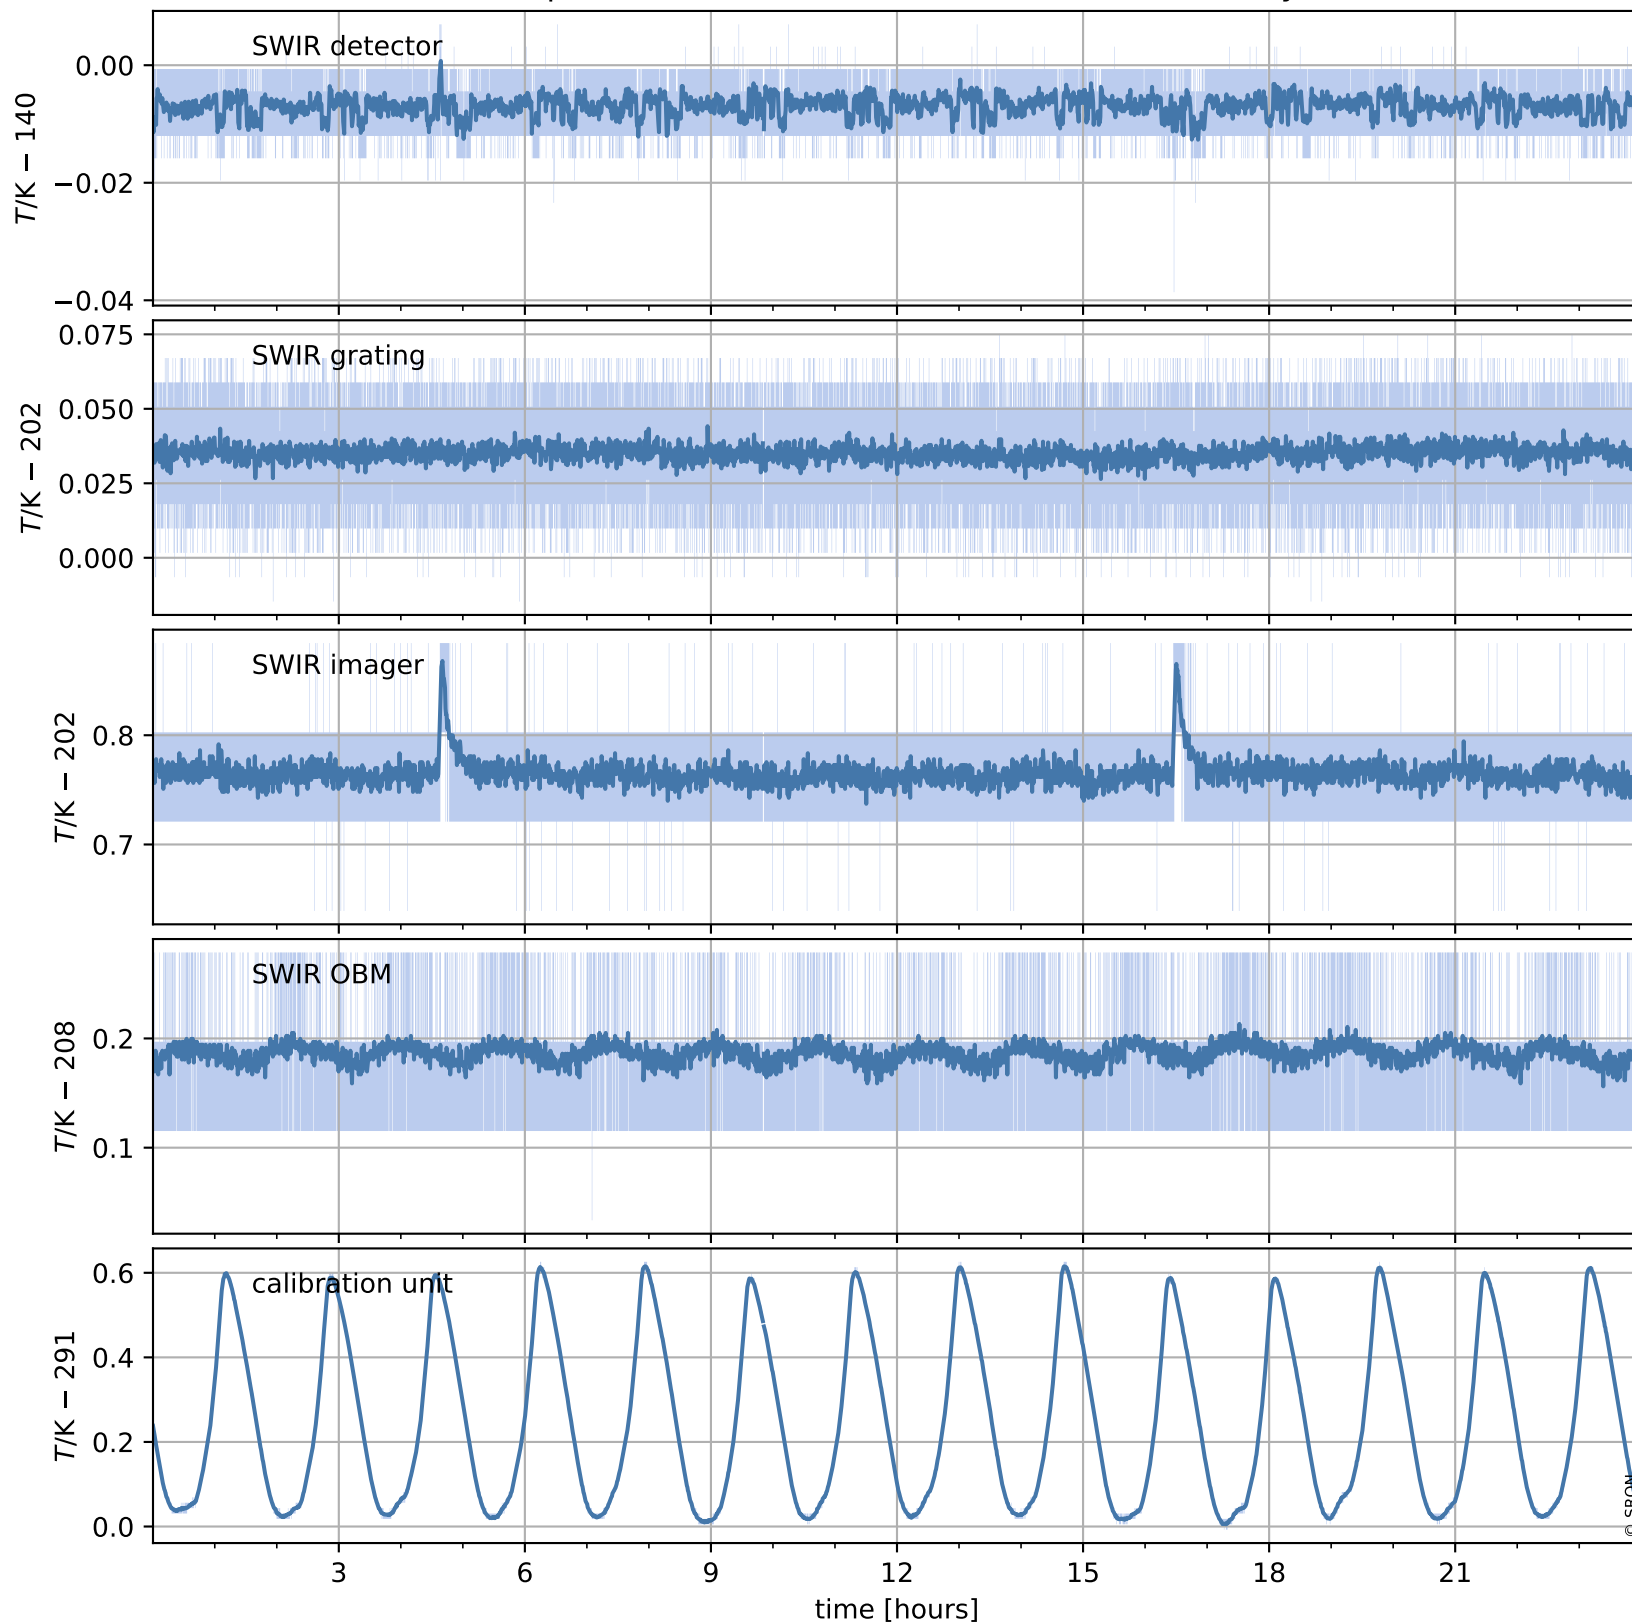

Tropomi SWIR housekeeping data

orbits : [4209, 4222]
coverage : 2018-08-06 / 2018-08-07
created : 2023-08-21T08:33:27

Temperature of sensors relevant for SWIR (one day)

Tropomi SWIR housekeeping data

orbits : [3738, 4222]
coverage : 2018-07-03 / 2018-08-07
created : 2023-08-21T08:33:28

Temperature of sensors relevant for SWIR (last month)

Tropomi SWIR housekeeping data

orbits : [4209, 4222]
coverage : 2018-08-06 / 2018-08-07
created : 2023-08-21T08:33:28

Current and duty cycle of 3 heaters relevant for SWIR (one day)

Tropomi SWIR housekeeping data

orbits : [3738, 4222]
coverage : 2018-07-03 / 2018-08-07
created : 2023-08-21T08:33:28

Current and duty cycle of 3 heaters relevant for SWIR (last month)

Tropomi SWIR housekeeping data

orbits : [4209, 4222]
coverage : 2018-08-06 / 2018-08-07
created : 2023-08-21T08:33:29

Temperature of sensors at the SWIR front-end electronics (one day)

Tropomi SWIR housekeeping data

orbits : [3738, 4222]
coverage : 2018-07-03 / 2018-08-07
created : 2023-08-21T08:33:29