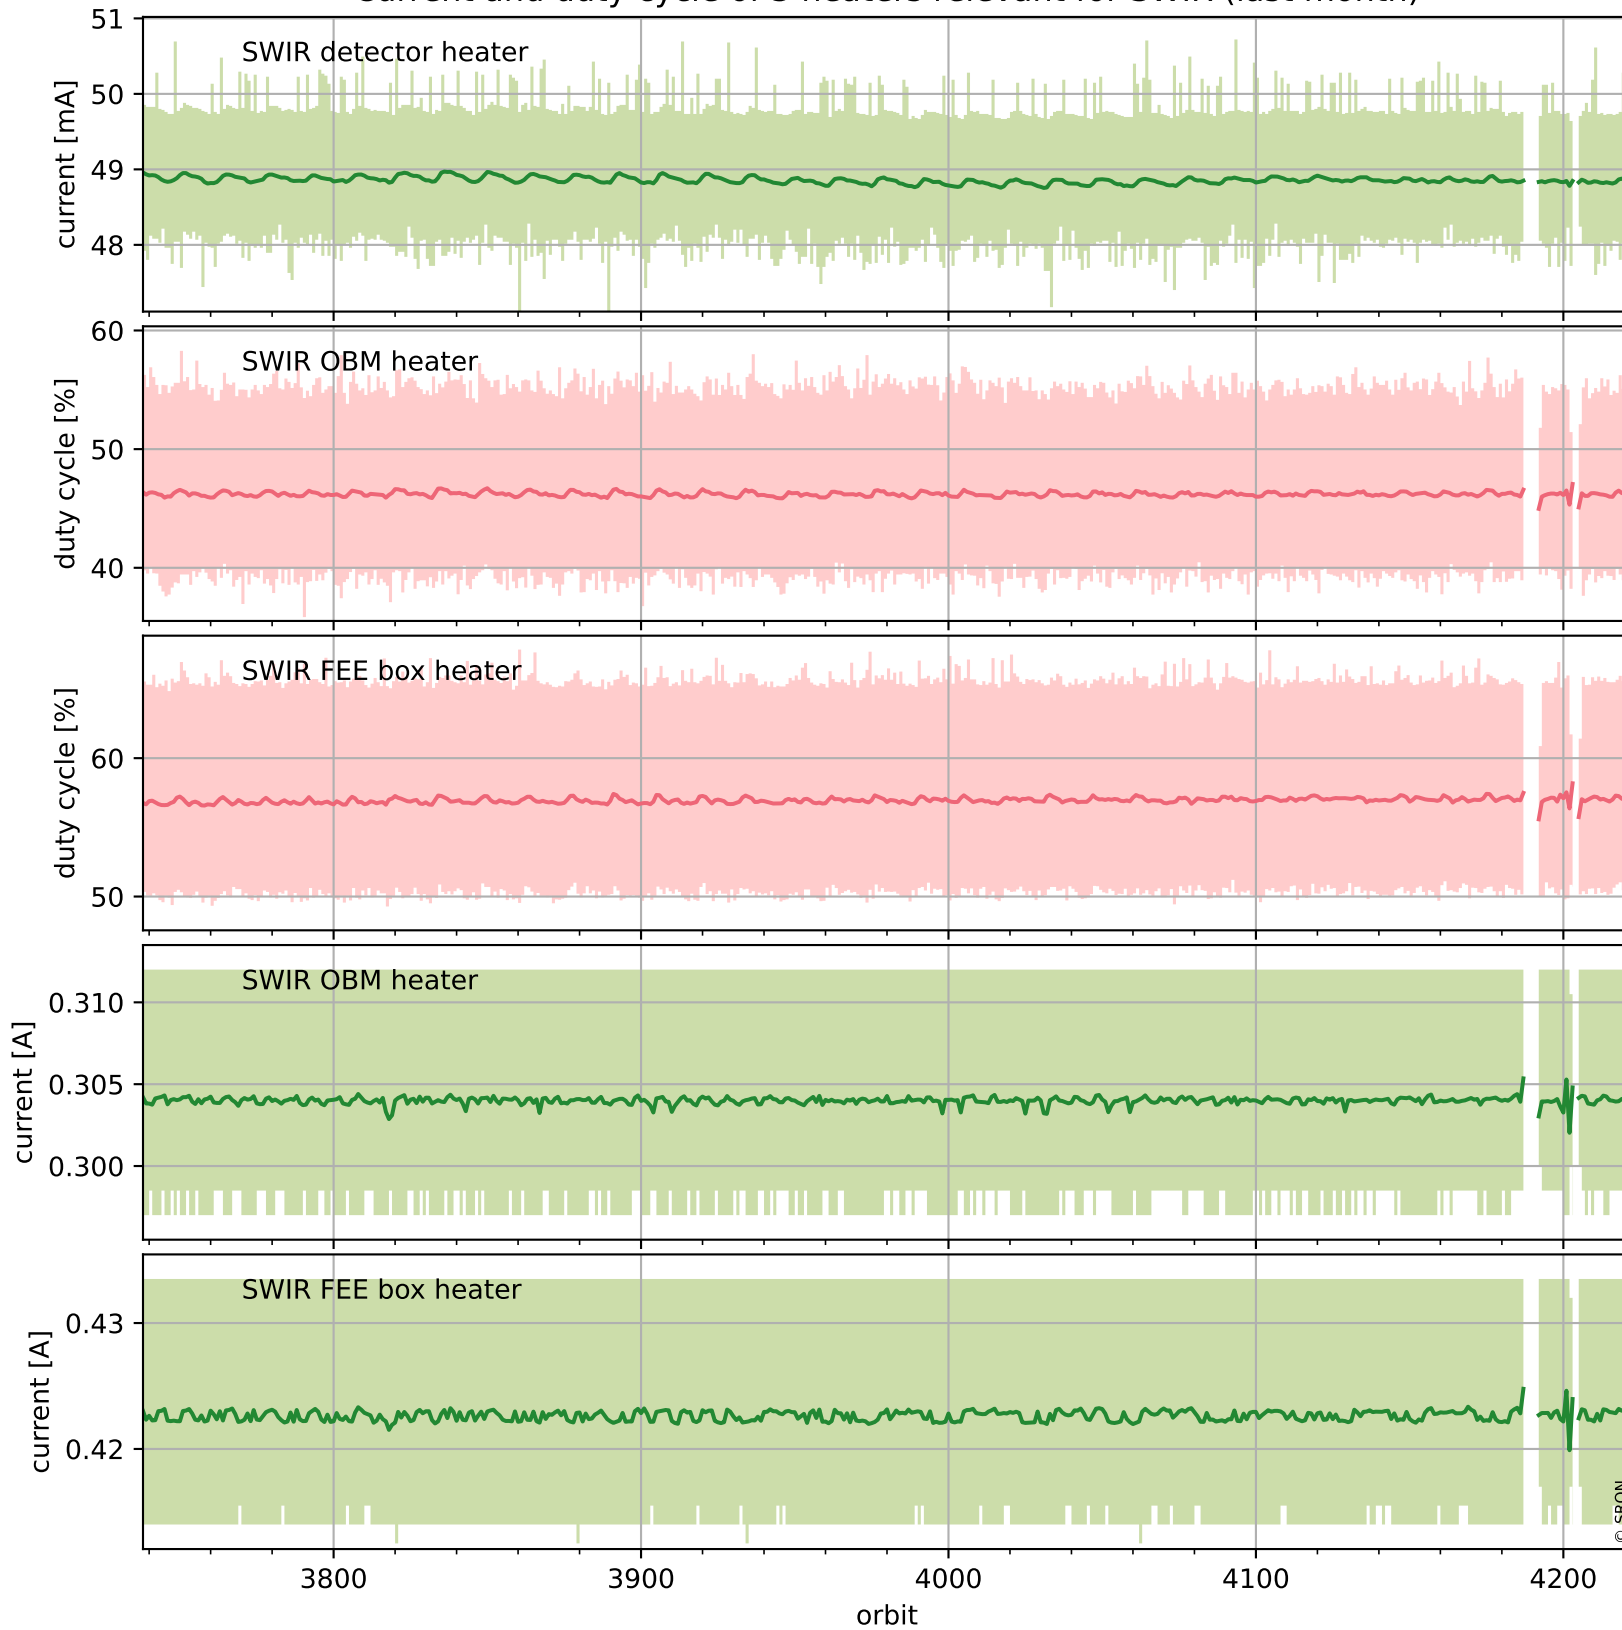

Tropomi SWIR housekeeping data

orbits : [4209, 4222]
coverage : 2018-08-06 / 2018-08-07
created : 2023-08-21T08:33:27

Temperature of sensors relevant for SWIR (one day)

Tropomi SWIR housekeeping data

orbits : [3738, 4222]
coverage : 2018-07-03 / 2018-08-07
created : 2023-08-21T08:33:28

Temperature of sensors relevant for SWIR (last month)

Tropomi SWIR housekeeping data

orbits : [4209, 4222]
coverage : 2018-08-06 / 2018-08-07
created : 2023-08-21T08:33:28

Current and duty cycle of 3 heaters relevant for SWIR (one day)

Tropomi SWIR housekeeping data

orbits : [3738, 4222]
coverage : 2018-07-03 / 2018-08-07
created : 2023-08-21T08:33:28

Current and duty cycle of 3 heaters relevant for SWIR (last month)

Tropomi SWIR housekeeping data

orbits : [4209, 4222]
coverage : 2018-08-06 / 2018-08-07
created : 2023-08-21T08:33:29

Temperature of sensors at the SWIR front-end electronics (one day)

Tropomi SWIR housekeeping data

orbits : [3738, 4222]
coverage : 2018-07-03 / 2018-08-07
created : 2023-08-21T08:33:29