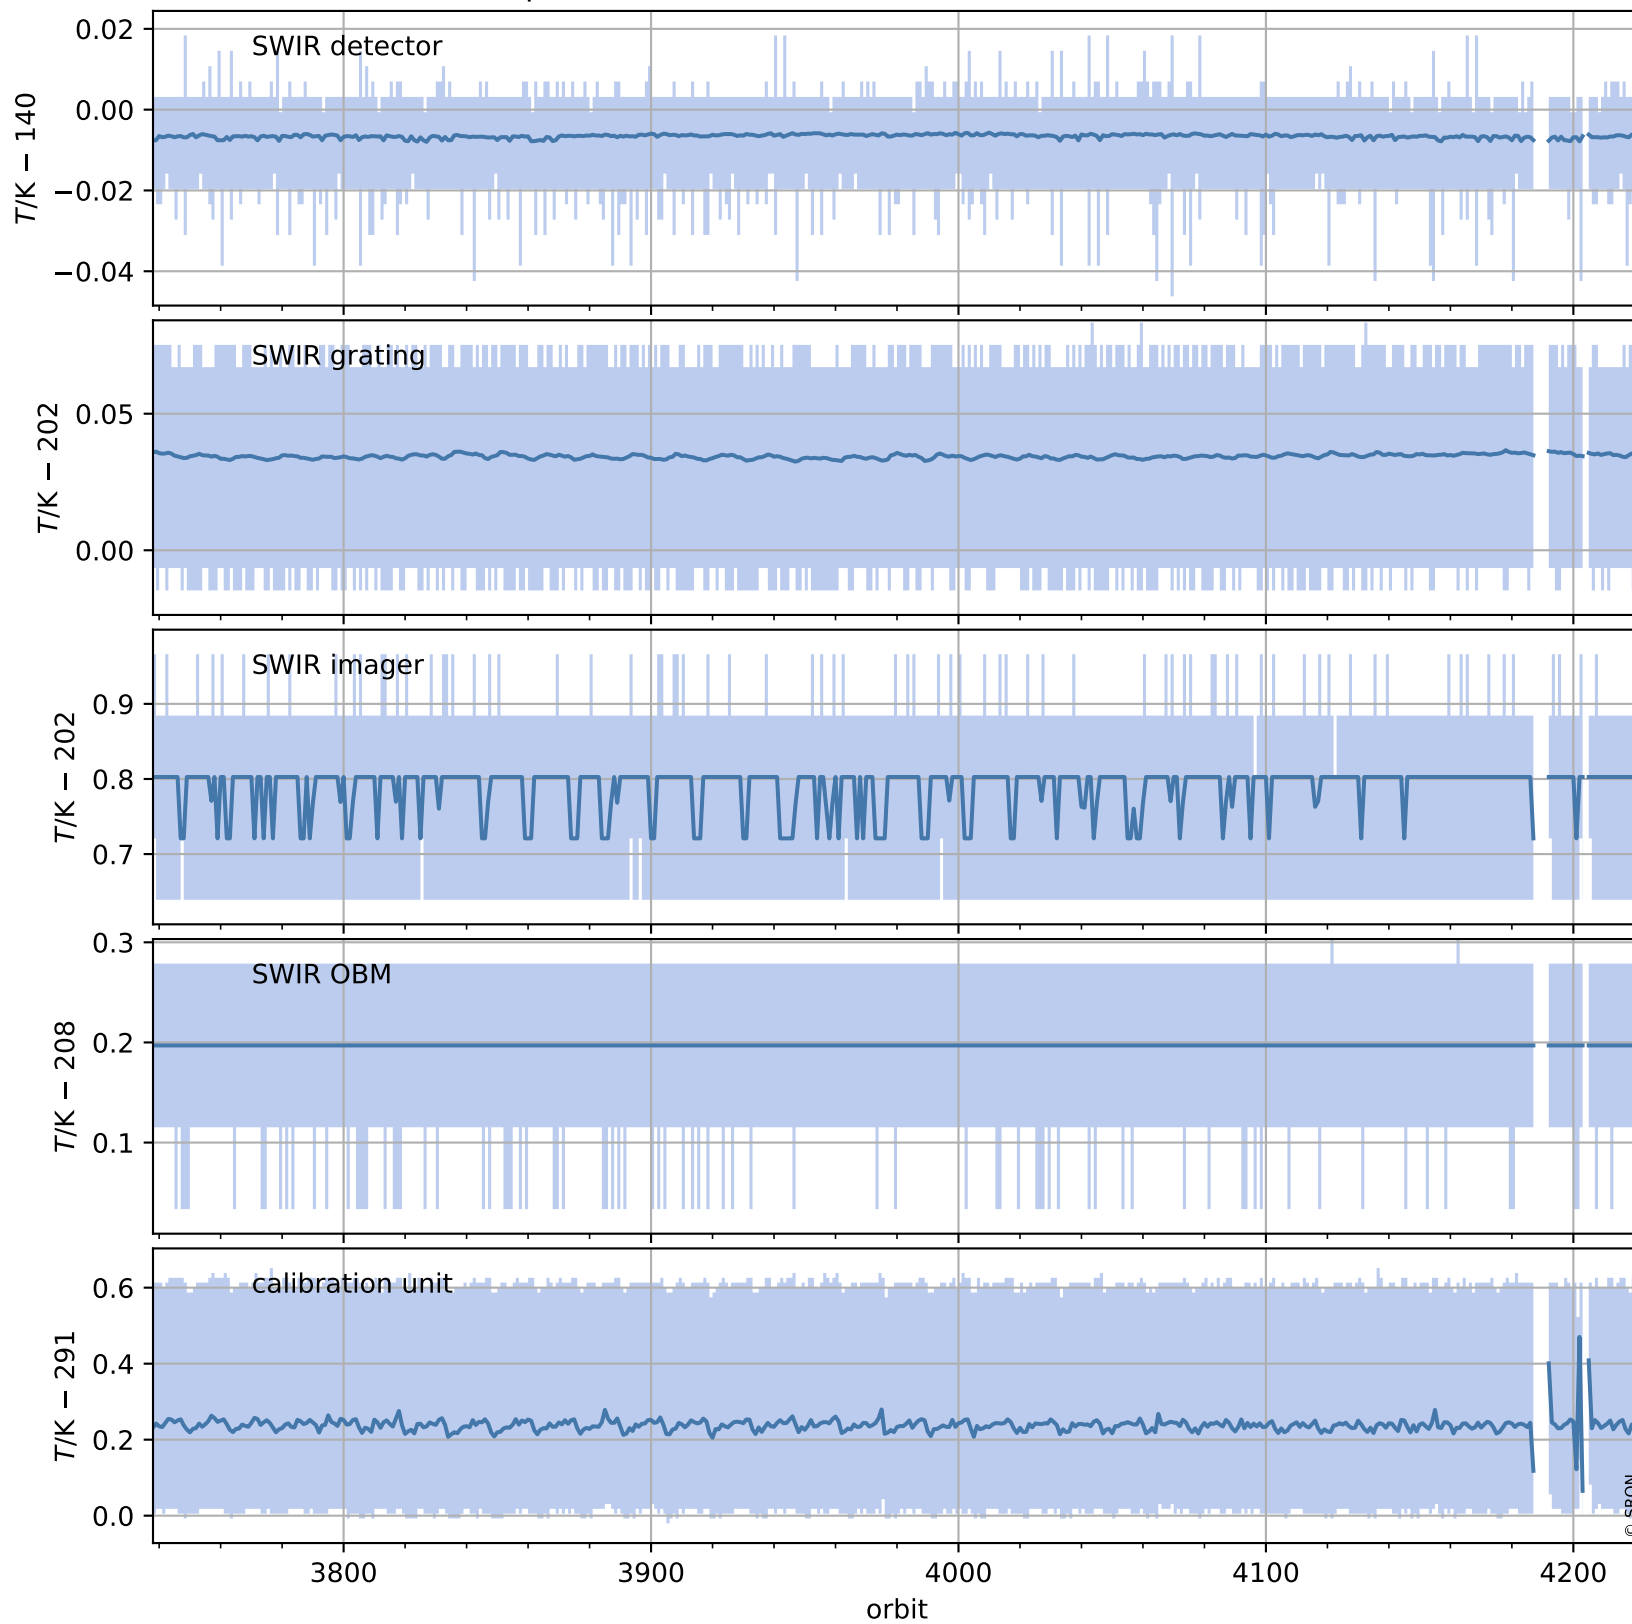

Tropomi SWIR housekeeping data

orbits : [4209, 4222]
coverage : 2018-08-06 / 2018-08-07
created : 2023-08-21T08:33:27

Temperature of sensors relevant for SWIR (one day)

Tropomi SWIR housekeeping data

orbits : [3738, 4222]
coverage : 2018-07-03 / 2018-08-07
created : 2023-08-21T08:33:28

Temperature of sensors relevant for SWIR (last month)

Tropomi SWIR housekeeping data

orbits : [4209, 4222]
coverage : 2018-08-06 / 2018-08-07
created : 2023-08-21T08:33:28

Current and duty cycle of 3 heaters relevant for SWIR (one day)

Tropomi SWIR housekeeping data

orbits : [3738, 4222]
coverage : 2018-07-03 / 2018-08-07
created : 2023-08-21T08:33:28

Current and duty cycle of 3 heaters relevant for SWIR (last month)

Tropomi SWIR housekeeping data

orbits : [4209, 4222]
coverage : 2018-08-06 / 2018-08-07
created : 2023-08-21T08:33:29

Temperature of sensors at the SWIR front-end electronics (one day)

Tropomi SWIR housekeeping data

orbits : [3738, 4222]
coverage : 2018-07-03 / 2018-08-07
created : 2023-08-21T08:33:29