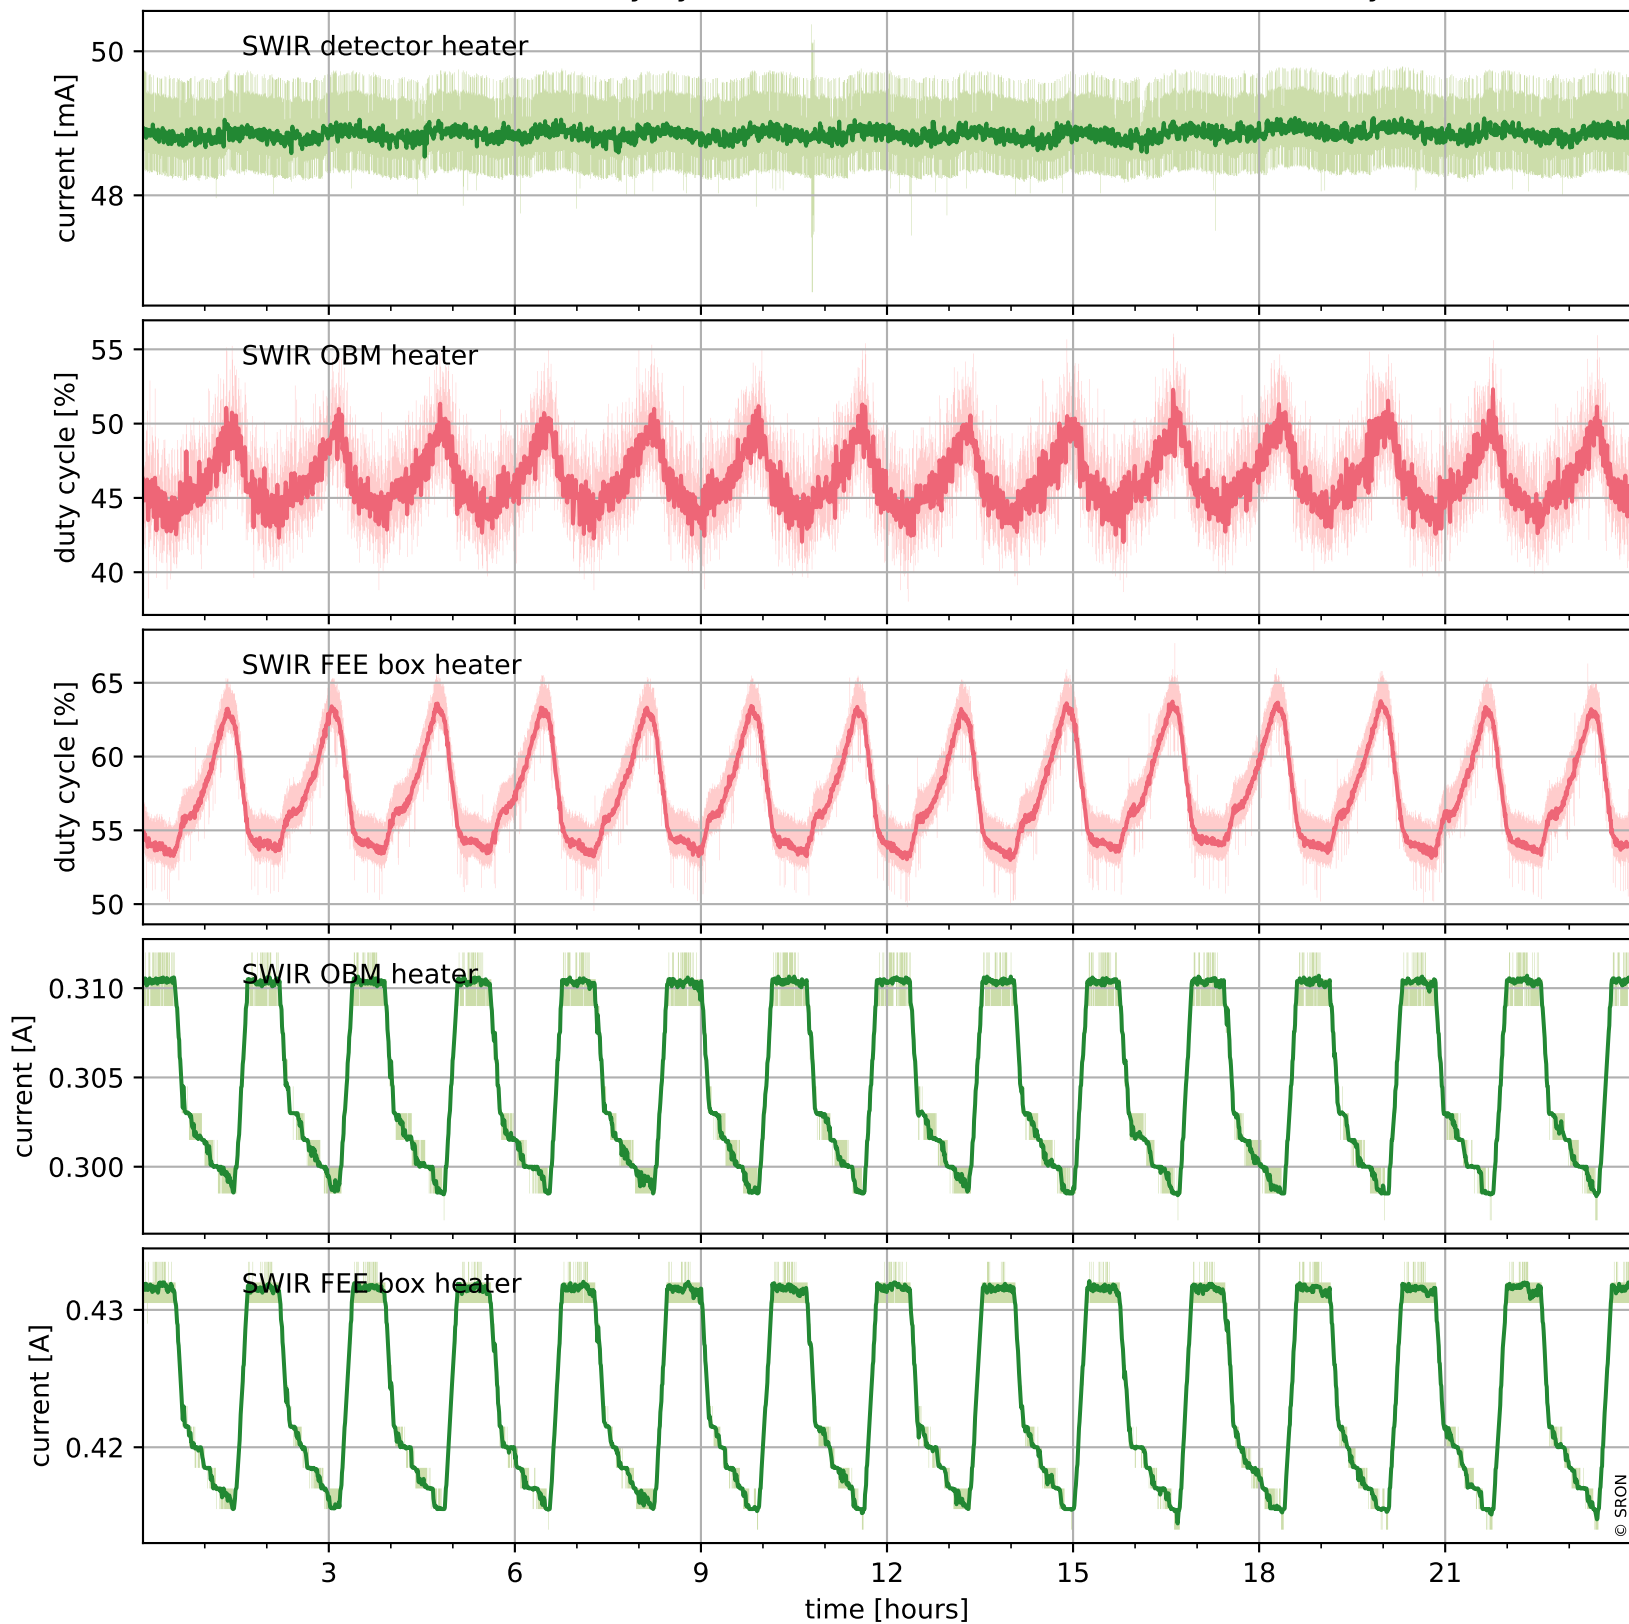

Tropomi SWIR housekeeping data

orbits : [4223, 4236]
coverage : 2018-08-07 / 2018-08-08
created : 2023-08-21T08:33:30

Temperature of sensors relevant for SWIR (one day)

Tropomi SWIR housekeeping data

orbits : [3752, 4236]
coverage : 2018-07-04 / 2018-08-08
created : 2023-08-21T08:33:30

Temperature of sensors relevant for SWIR (last month)

Tropomi SWIR housekeeping data

orbits : [4223, 4236]
coverage : 2018-08-07 / 2018-08-08
created : 2023-08-21T08:33:30

Current and duty cycle of 3 heaters relevant for SWIR (one day)

Tropomi SWIR housekeeping data

orbits : [3752, 4236]
coverage : 2018-07-04 / 2018-08-08
created : 2023-08-21T08:33:31

Current and duty cycle of 3 heaters relevant for SWIR (last month)

Tropomi SWIR housekeeping data