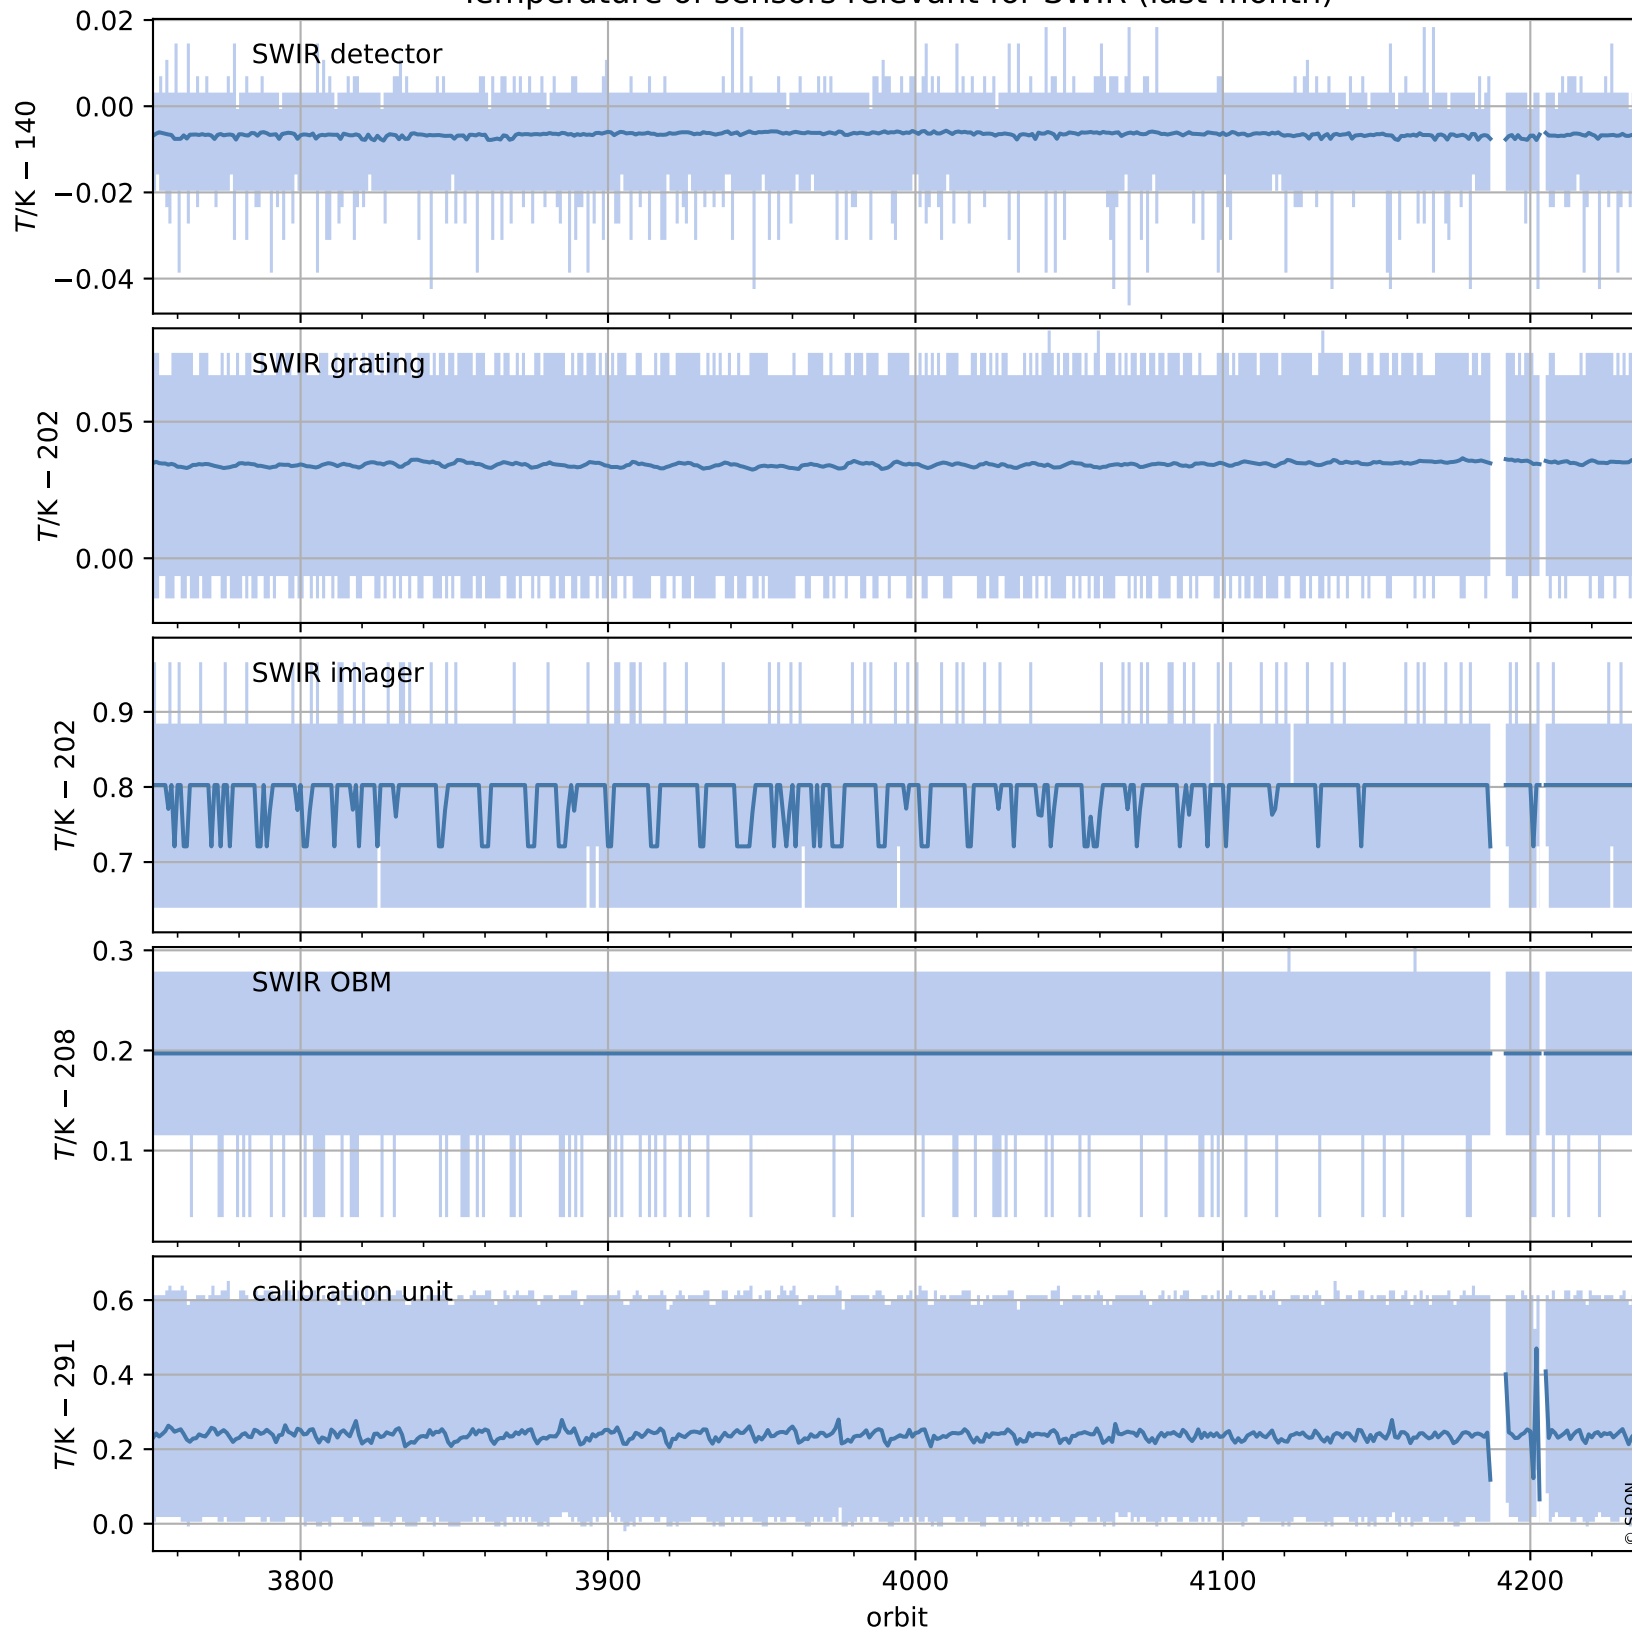

Tropomi SWIR housekeeping data

orbits : [4223, 4236]
coverage : 2018-08-07 / 2018-08-08
created : 2023-08-21T08:33:30

Temperature of sensors relevant for SWIR (one day)

Tropomi SWIR housekeeping data

orbits : [3752, 4236]
coverage : 2018-07-04 / 2018-08-08
created : 2023-08-21T08:33:30

Temperature of sensors relevant for SWIR (last month)

Tropomi SWIR housekeeping data

orbits : [4223, 4236]
coverage : 2018-08-07 / 2018-08-08
created : 2023-08-21T08:33:30

Current and duty cycle of 3 heaters relevant for SWIR (one day)

Tropomi SWIR housekeeping data

orbits : [3752, 4236]
coverage : 2018-07-04 / 2018-08-08
created : 2023-08-21T08:33:31

Current and duty cycle of 3 heaters relevant for SWIR (last month)

Tropomi SWIR housekeeping data

orbits : [4223, 4236]
coverage : 2018-08-07 / 2018-08-08
created : 2023-08-21T08:33:31

Temperature of sensors at the SWIR front-end electronics (one day)

Tropomi SWIR housekeeping data

orbits : [3752, 4236]
coverage : 2018-07-04 / 2018-08-08
created : 2023-08-21T08:33:32