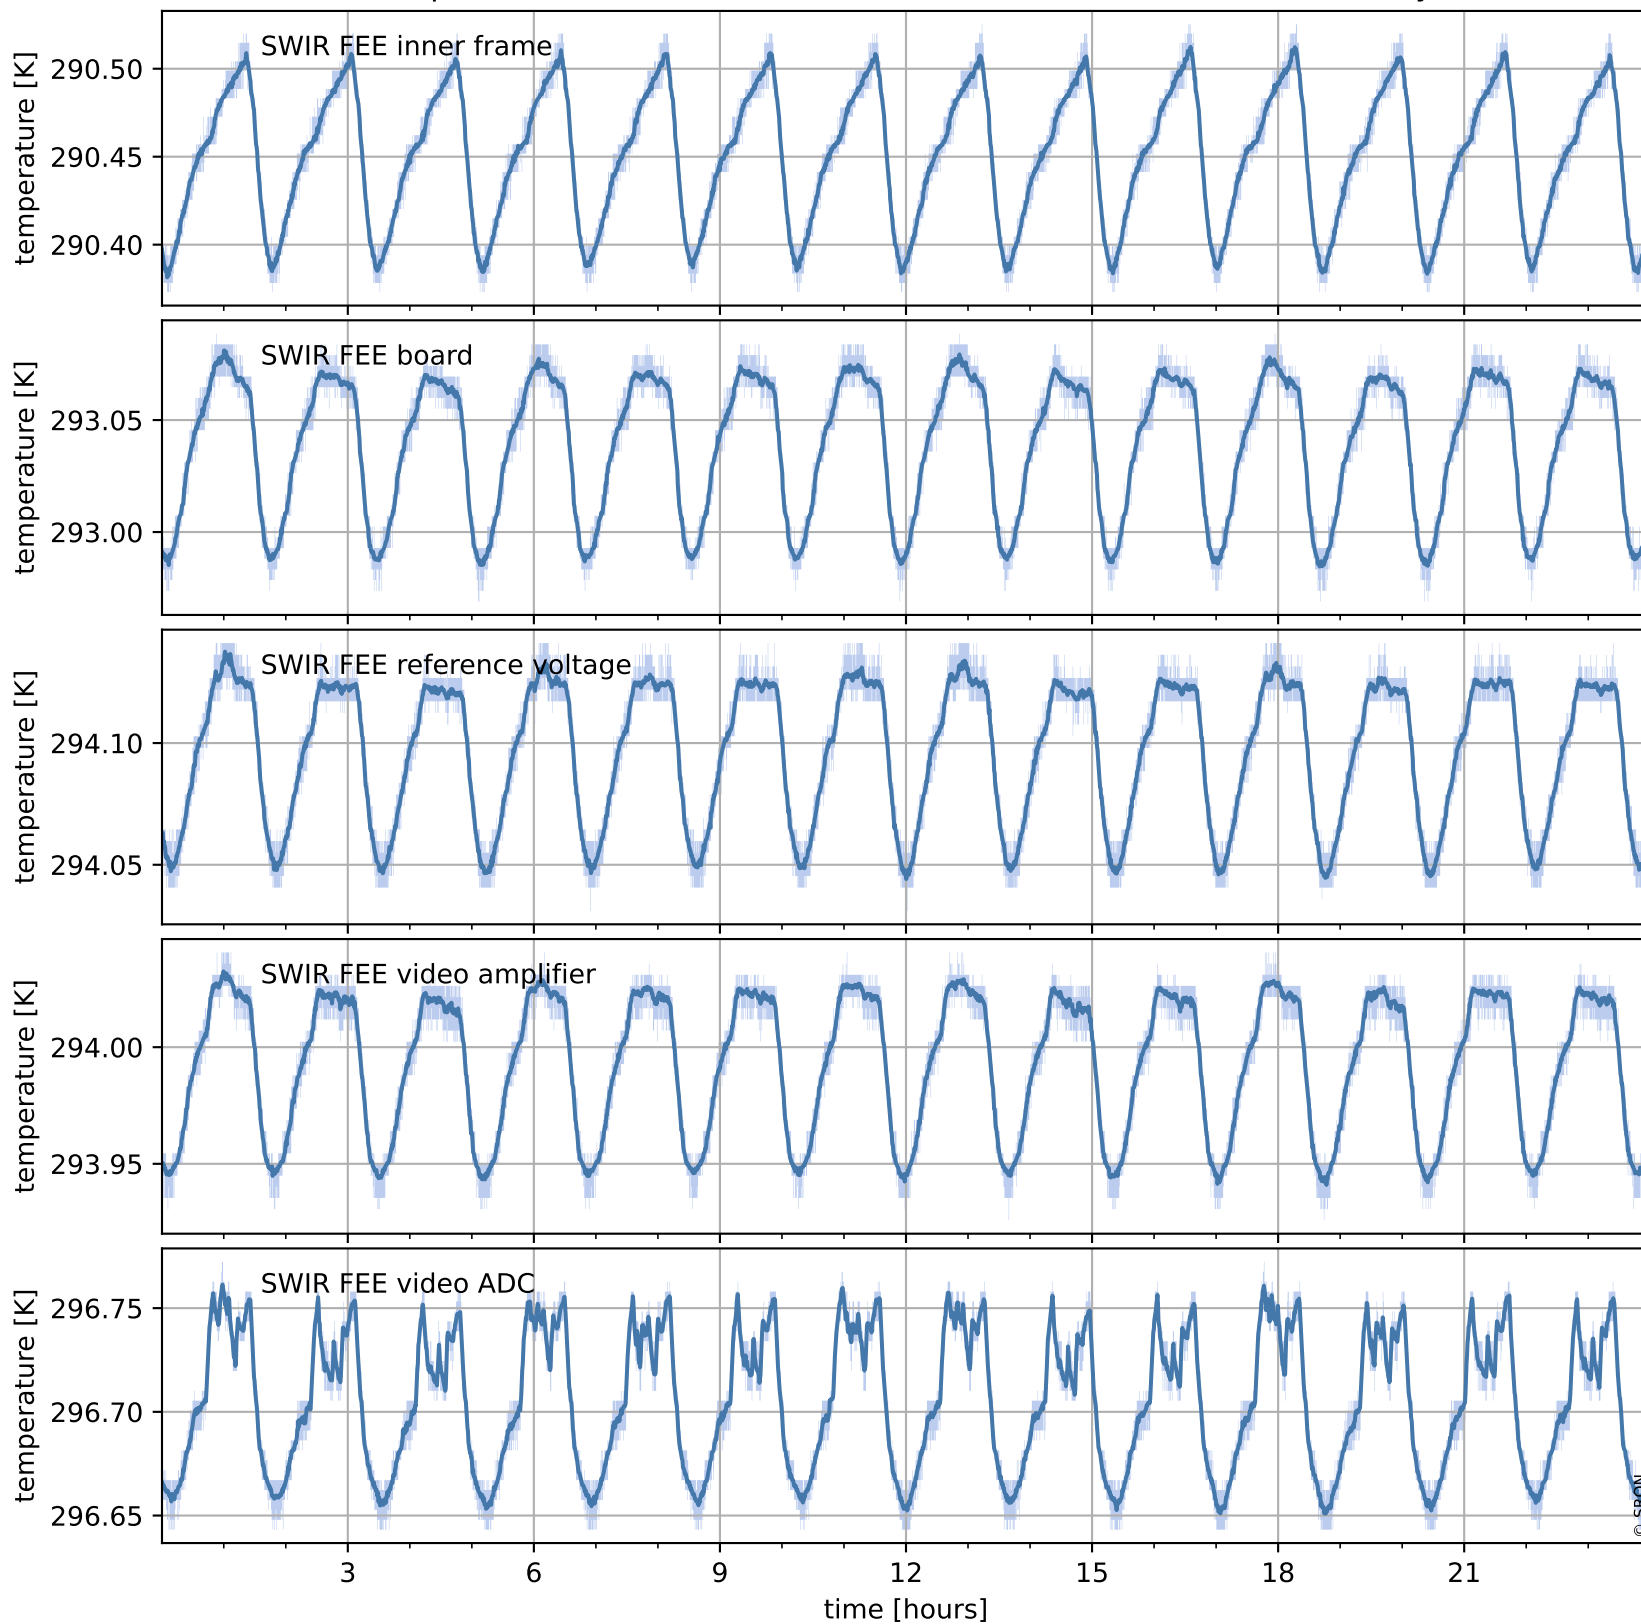

Tropomi SWIR housekeeping data

orbits : [4223, 4236]
coverage : 2018-08-07 / 2018-08-08
created : 2023-08-21T08:33:30

Temperature of sensors relevant for SWIR (one day)

Tropomi SWIR housekeeping data

orbits : [3752, 4236]
coverage : 2018-07-04 / 2018-08-08
created : 2023-08-21T08:33:30

Temperature of sensors relevant for SWIR (last month)

Tropomi SWIR housekeeping data

orbits : [4223, 4236]
coverage : 2018-08-07 / 2018-08-08
created : 2023-08-21T08:33:30

Current and duty cycle of 3 heaters relevant for SWIR (one day)

Tropomi SWIR housekeeping data

orbits : [3752, 4236]
coverage : 2018-07-04 / 2018-08-08
created : 2023-08-21T08:33:31

Current and duty cycle of 3 heaters relevant for SWIR (last month)

Tropomi SWIR housekeeping data

orbits : [4223, 4236]
coverage : 2018-08-07 / 2018-08-08
created : 2023-08-21T08:33:31

Temperature of sensors at the SWIR front-end electronics (one day)

Tropomi SWIR housekeeping data

orbits : [3752, 4236]
coverage : 2018-07-04 / 2018-08-08
created : 2023-08-21T08:33:32