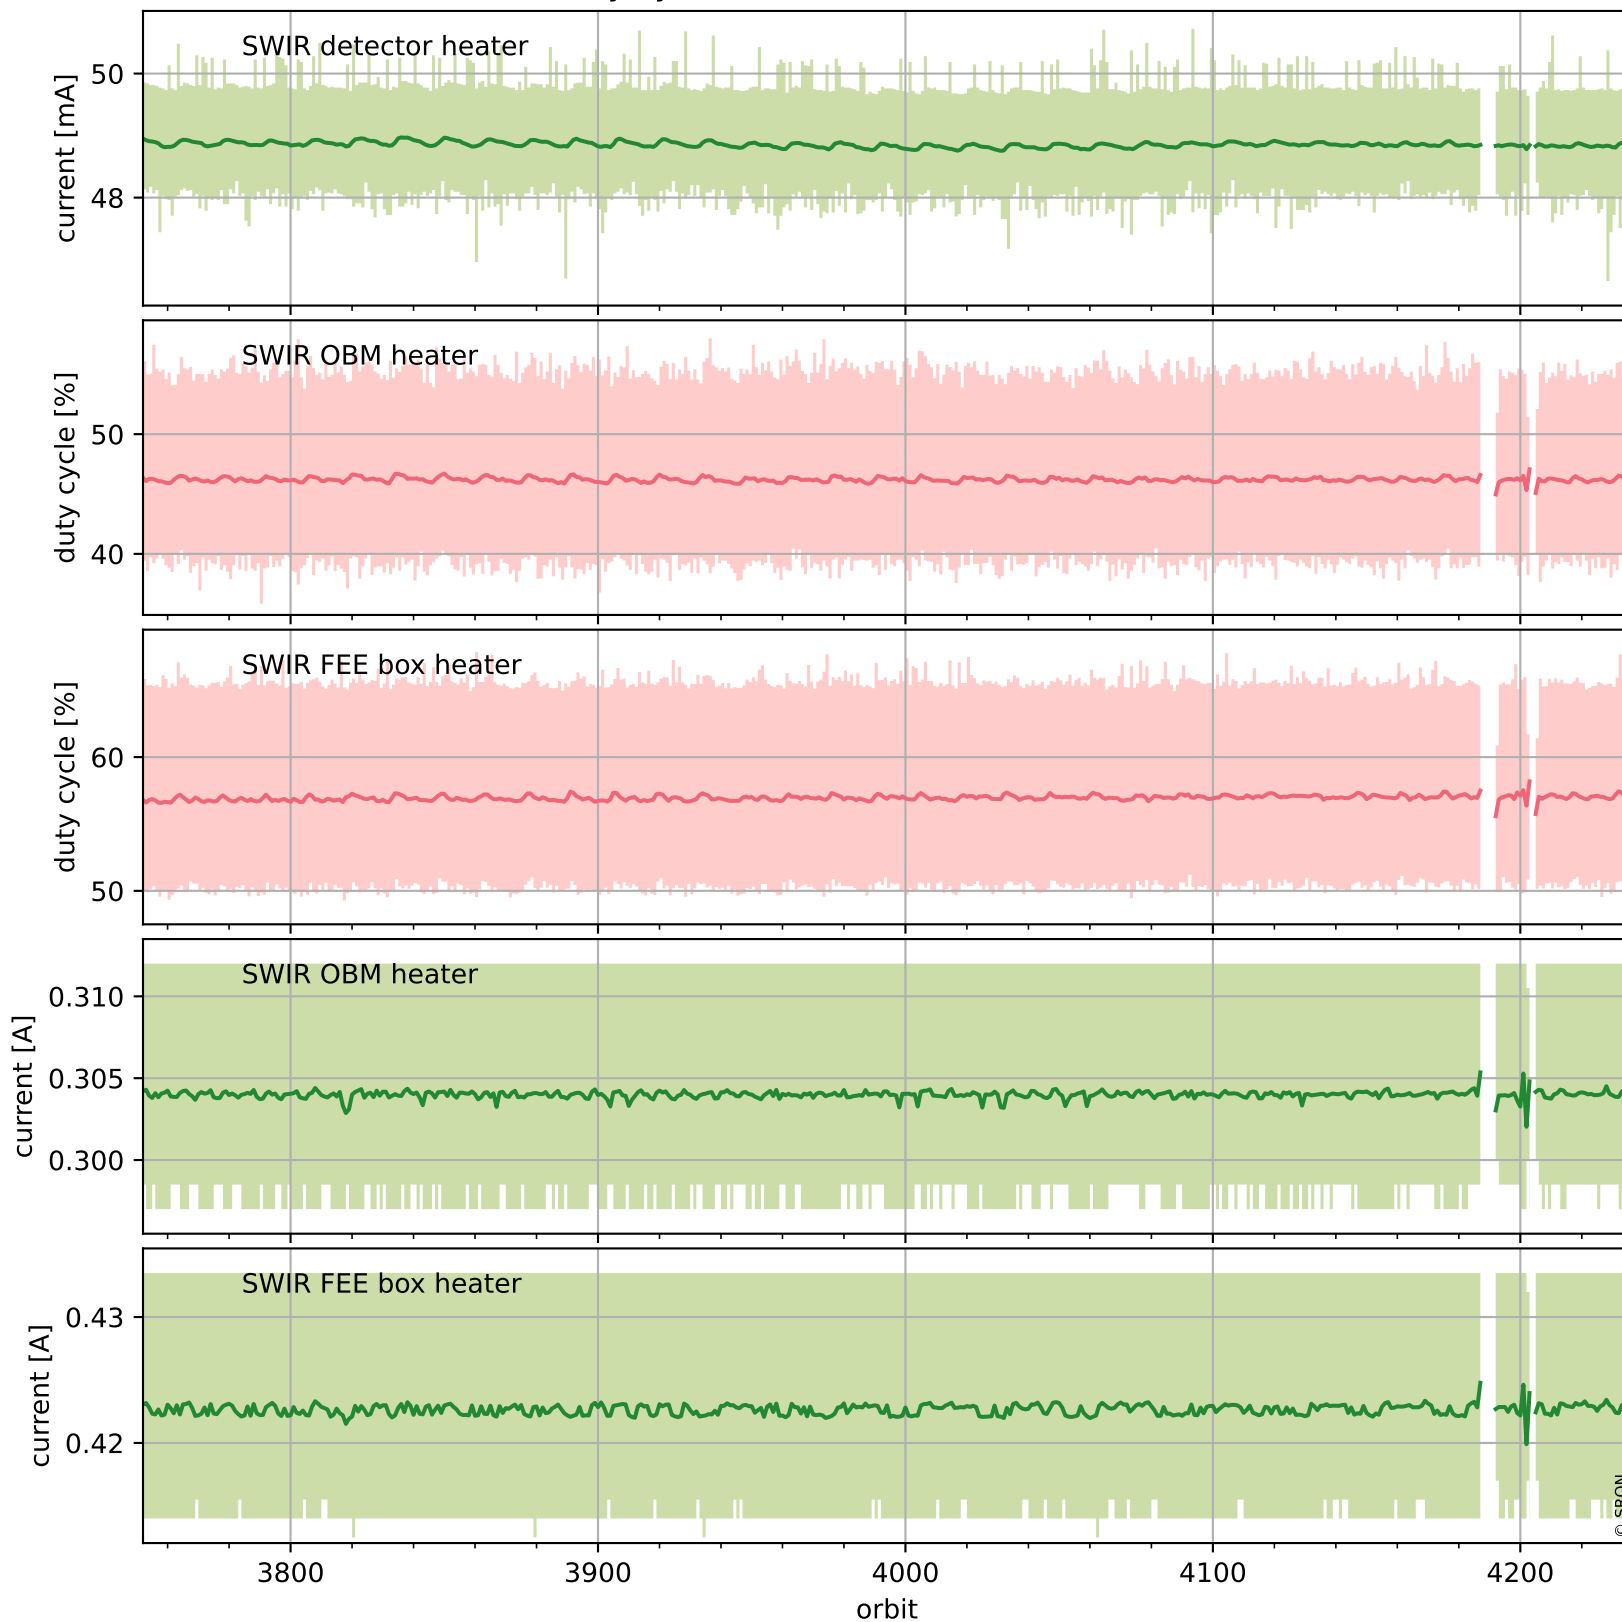

Tropomi SWIR housekeeping data

orbits : [4223, 4236]
coverage : 2018-08-07 / 2018-08-08
created : 2023-08-21T08:33:30

Temperature of sensors relevant for SWIR (one day)

Tropomi SWIR housekeeping data

orbits : [3752, 4236]
coverage : 2018-07-04 / 2018-08-08
created : 2023-08-21T08:33:30

Temperature of sensors relevant for SWIR (last month)

Tropomi SWIR housekeeping data

orbits : [4223, 4236]
coverage : 2018-08-07 / 2018-08-08
created : 2023-08-21T08:33:30

Current and duty cycle of 3 heaters relevant for SWIR (one day)

Tropomi SWIR housekeeping data

orbits : [3752, 4236]
coverage : 2018-07-04 / 2018-08-08
created : 2023-08-21T08:33:31

Current and duty cycle of 3 heaters relevant for SWIR (last month)

Tropomi SWIR housekeeping data

orbits : [4223, 4236]
coverage : 2018-08-07 / 2018-08-08
created : 2023-08-21T08:33:31

Temperature of sensors at the SWIR front-end electronics (one day)

Tropomi SWIR housekeeping data

orbits : [3752, 4236]
coverage : 2018-07-04 / 2018-08-08
created : 2023-08-21T08:33:32