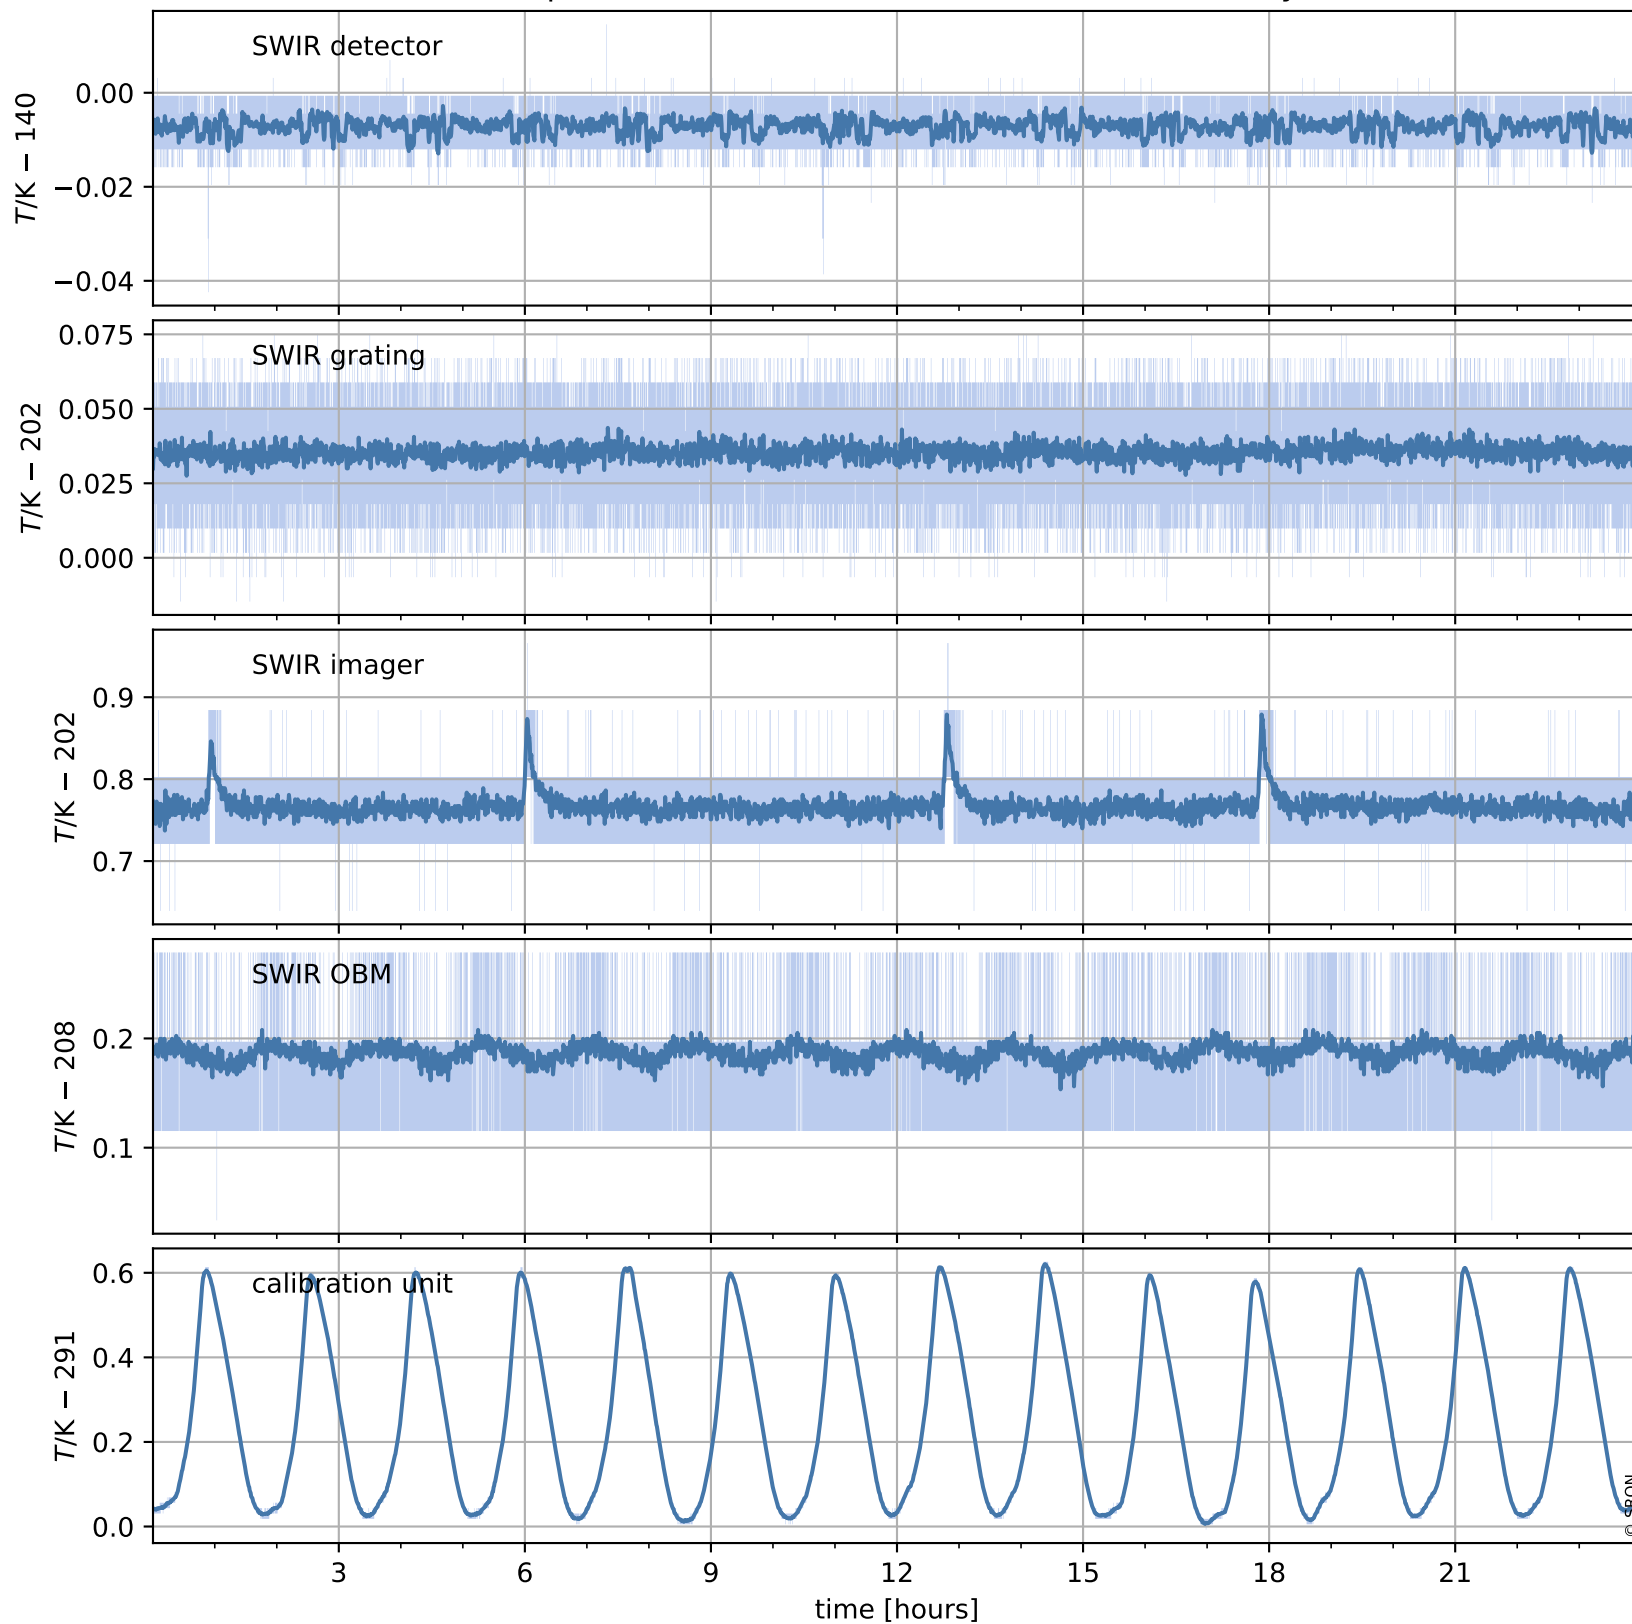

Tropomi SWIR housekeeping data

orbits : [4223, 4236]
coverage : 2018-08-07 / 2018-08-08
created : 2023-08-21T08:33:30

Temperature of sensors relevant for SWIR (one day)

Tropomi SWIR housekeeping data

orbits : [3752, 4236]
coverage : 2018-07-04 / 2018-08-08
created : 2023-08-21T08:33:30

Temperature of sensors relevant for SWIR (last month)

Tropomi SWIR housekeeping data

orbits : [4223, 4236]
coverage : 2018-08-07 / 2018-08-08
created : 2023-08-21T08:33:30

Current and duty cycle of 3 heaters relevant for SWIR (one day)

Tropomi SWIR housekeeping data

orbits : [3752, 4236]
coverage : 2018-07-04 / 2018-08-08
created : 2023-08-21T08:33:31

Current and duty cycle of 3 heaters relevant for SWIR (last month)

Tropomi SWIR housekeeping data