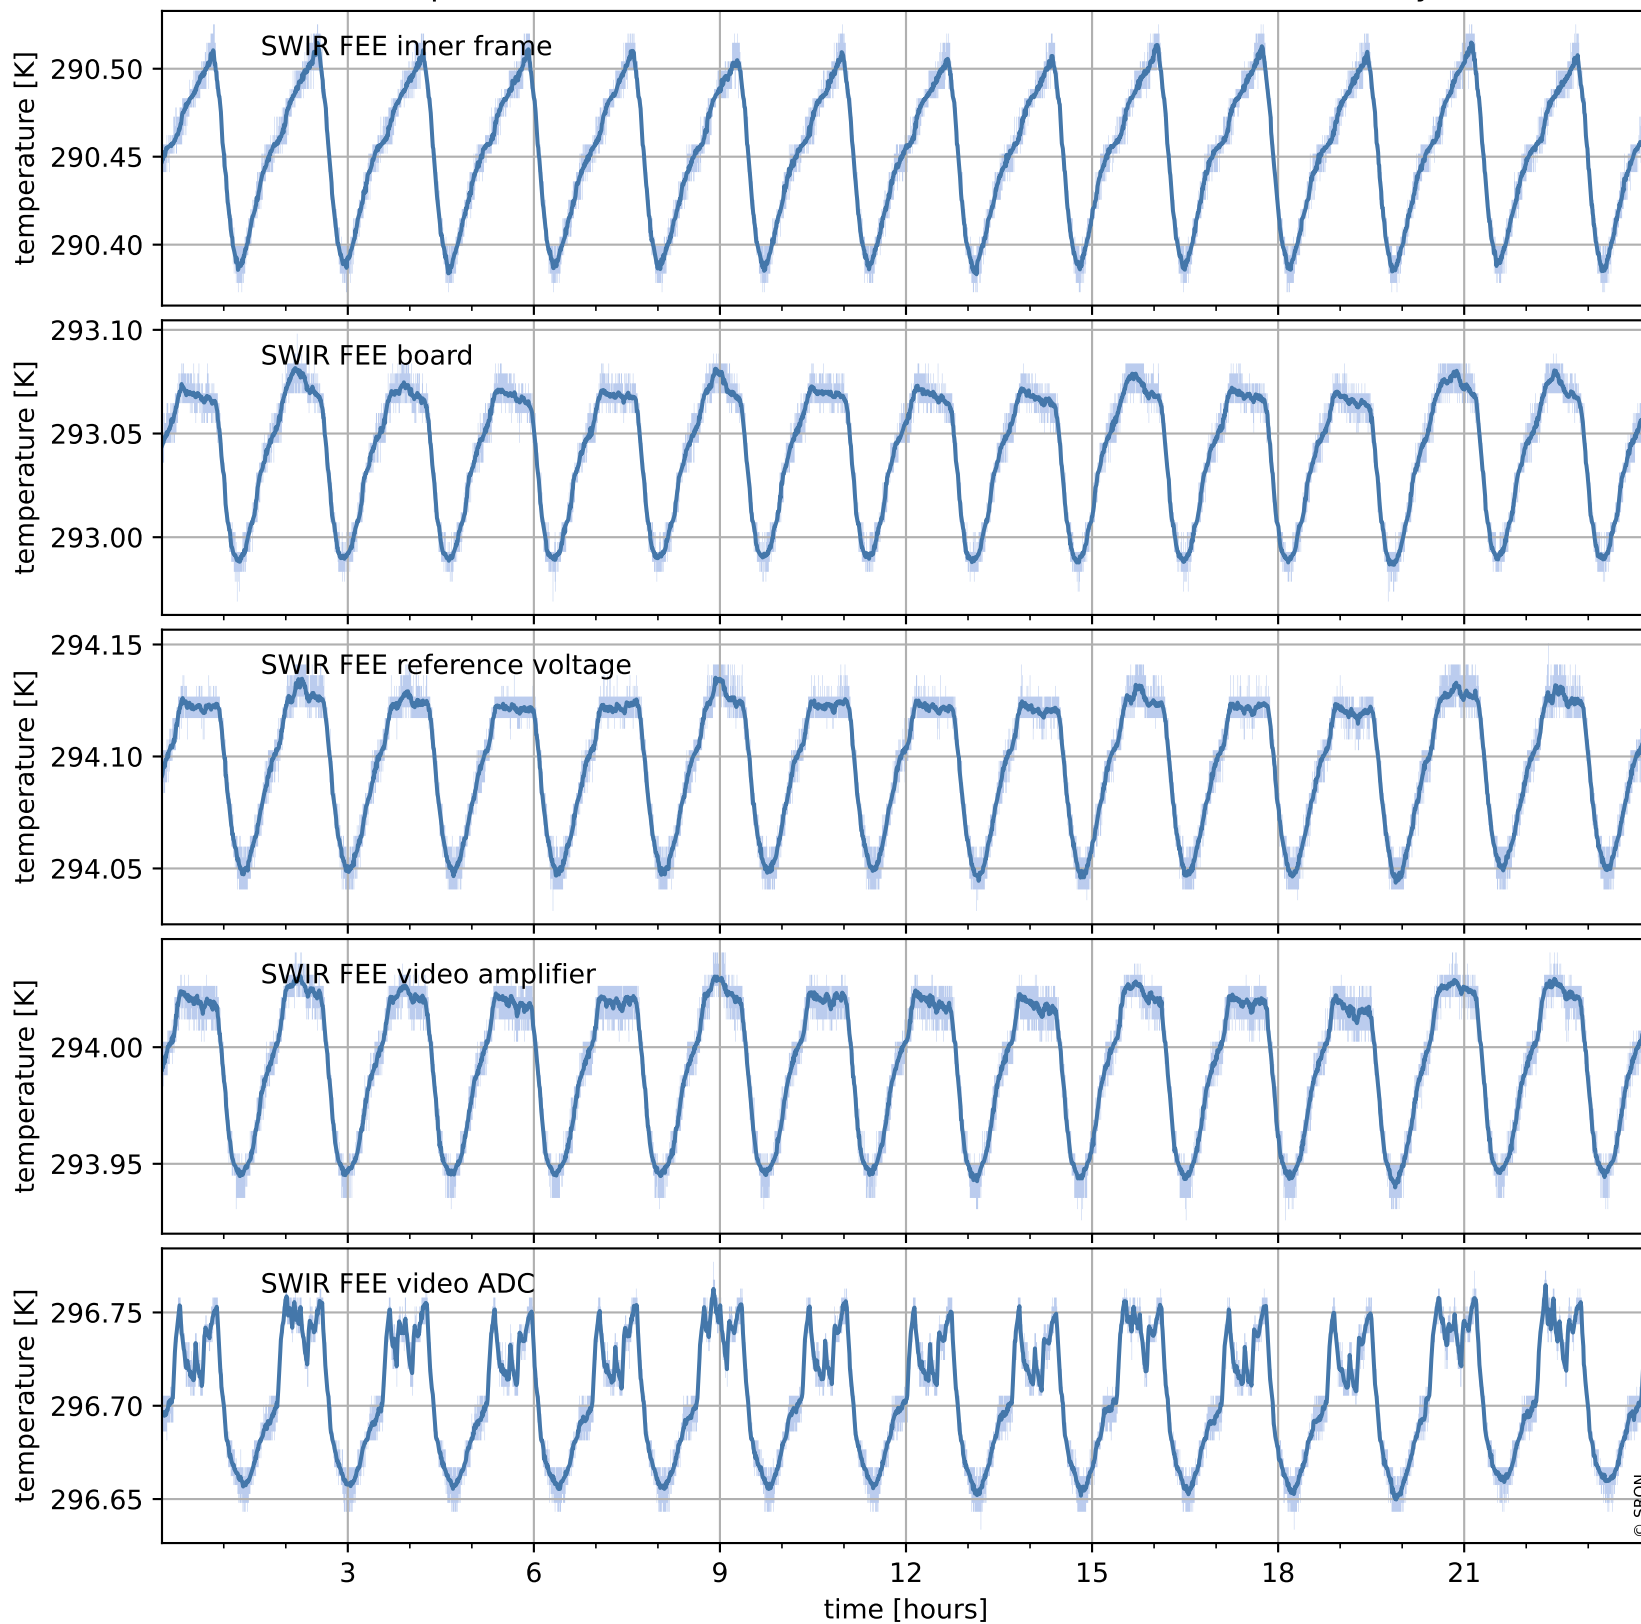

Tropomi SWIR housekeeping data

orbits : [4322, 4335]
coverage : 2018-08-14 / 2018-08-15
created : 2023-08-21T08:33:44

Temperature of sensors relevant for SWIR (one day)

Tropomi SWIR housekeeping data

orbits : [3851, 4335]
coverage : 2018-07-11 / 2018-08-15
created : 2023-08-21T08:33:44

Temperature of sensors relevant for SWIR (last month)

Tropomi SWIR housekeeping data

orbits : [4322, 4335]
coverage : 2018-08-14 / 2018-08-15
created : 2023-08-21T08:33:45

Current and duty cycle of 3 heaters relevant for SWIR (one day)

Tropomi SWIR housekeeping data

orbits : [3851, 4335]
coverage : 2018-07-11 / 2018-08-15
created : 2023-08-21T08:33:45

Current and duty cycle of 3 heaters relevant for SWIR (last month)

Tropomi SWIR housekeeping data

orbits : [4322, 4335]
coverage : 2018-08-14 / 2018-08-15
created : 2023-08-21T08:33:46

Temperature of sensors at the SWIR front-end electronics (one day)

Tropomi SWIR housekeeping data

orbits : [3851, 4335]
coverage : 2018-07-11 / 2018-08-15
created : 2023-08-21T08:33:46