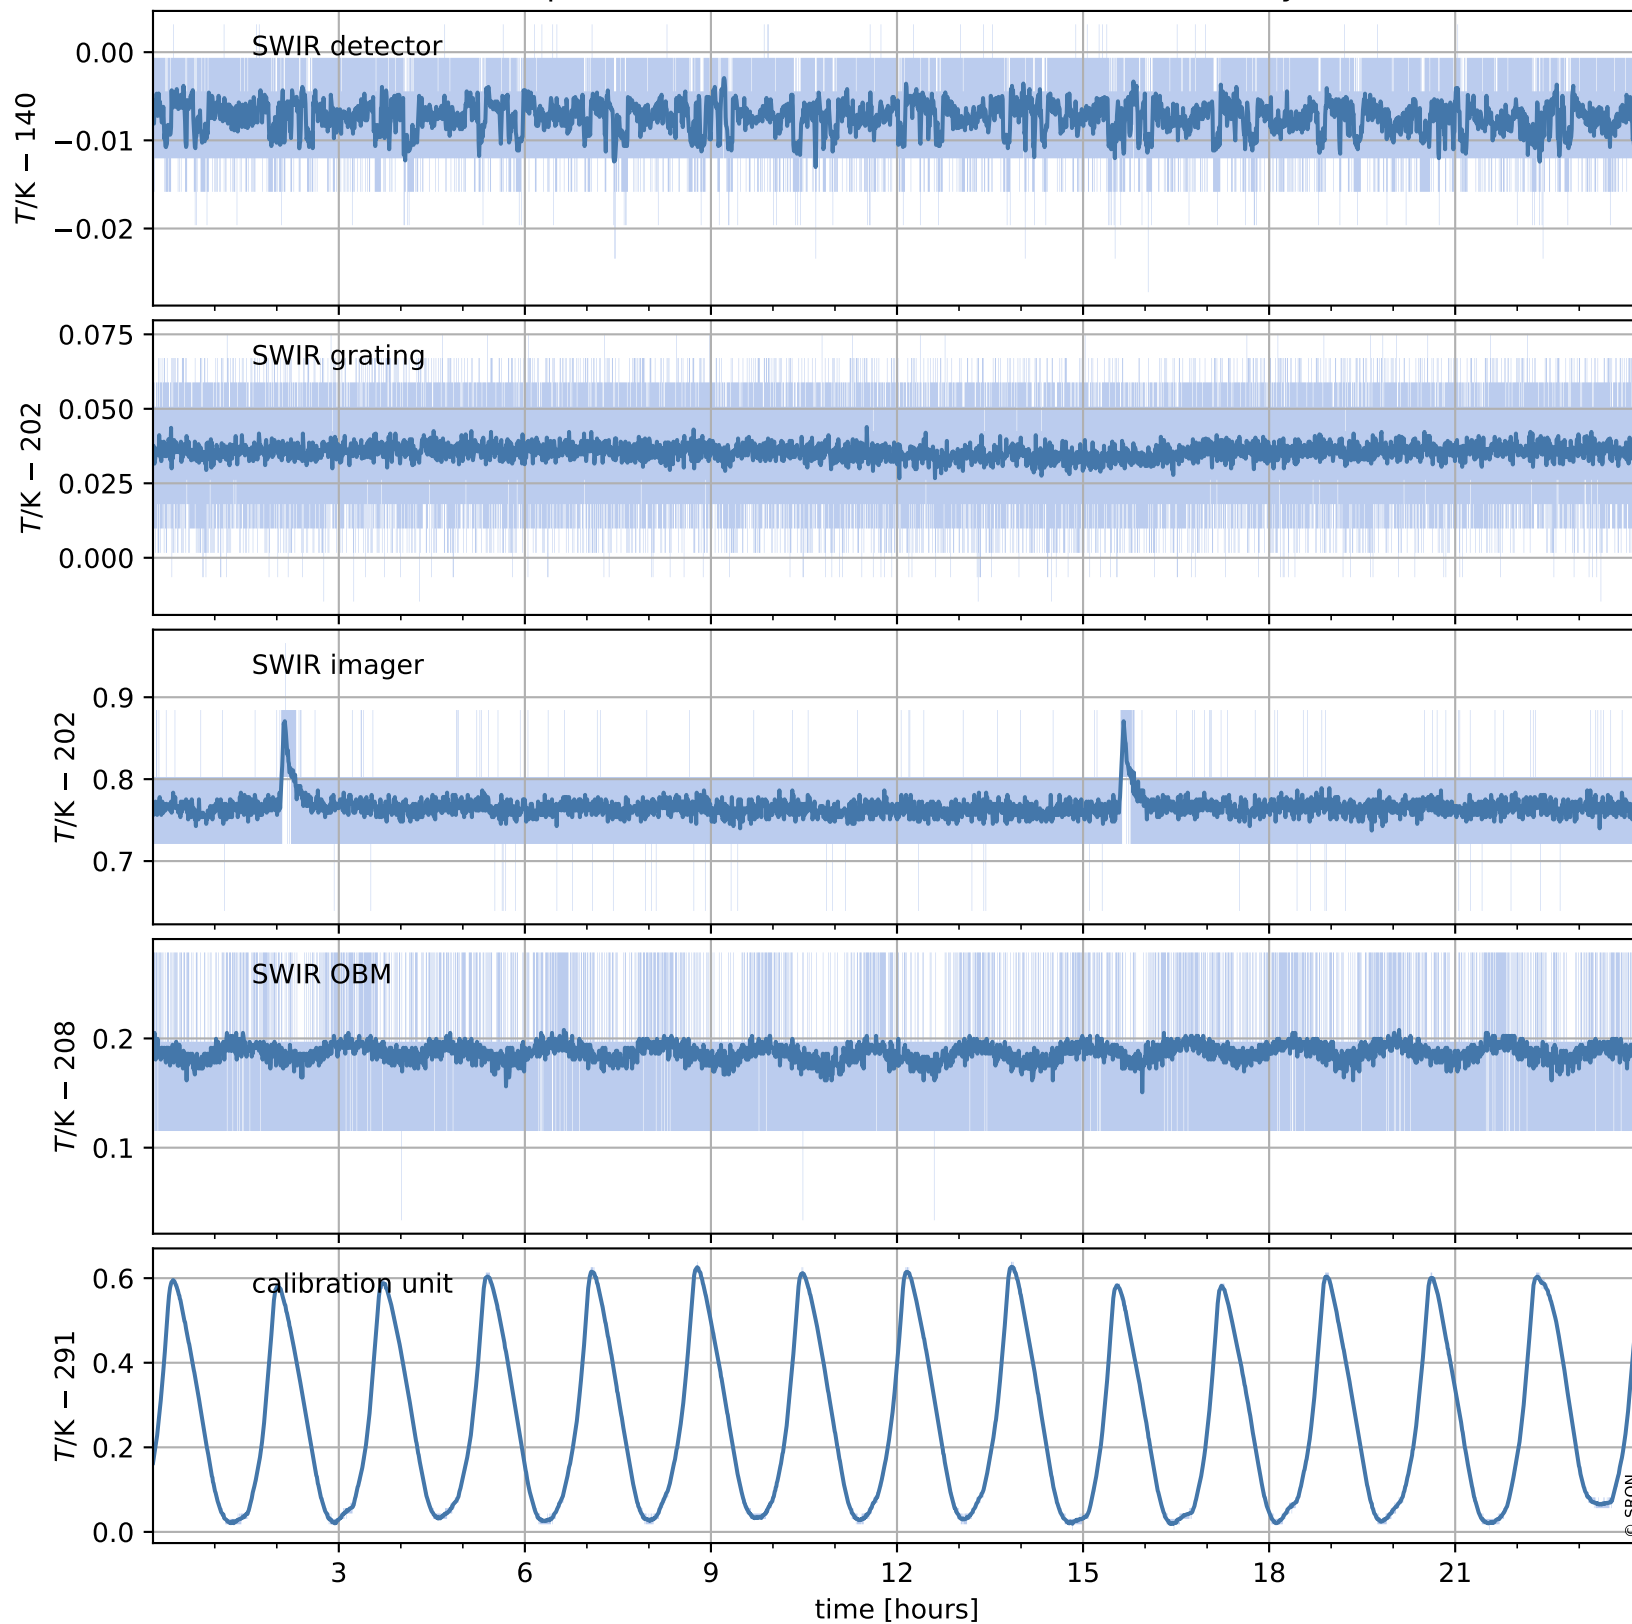

Tropomi SWIR housekeeping data

orbits : [4322, 4335]
coverage : 2018-08-14 / 2018-08-15
created : 2023-08-21T08:33:44

Temperature of sensors relevant for SWIR (one day)

Tropomi SWIR housekeeping data

orbits : [3851, 4335]
coverage : 2018-07-11 / 2018-08-15
created : 2023-08-21T08:33:44

Temperature of sensors relevant for SWIR (last month)

Tropomi SWIR housekeeping data

orbits : [4322, 4335]
coverage : 2018-08-14 / 2018-08-15
created : 2023-08-21T08:33:45

Current and duty cycle of 3 heaters relevant for SWIR (one day)

Tropomi SWIR housekeeping data

orbits : [3851, 4335]
coverage : 2018-07-11 / 2018-08-15
created : 2023-08-21T08:33:45

Current and duty cycle of 3 heaters relevant for SWIR (last month)

Tropomi SWIR housekeeping data