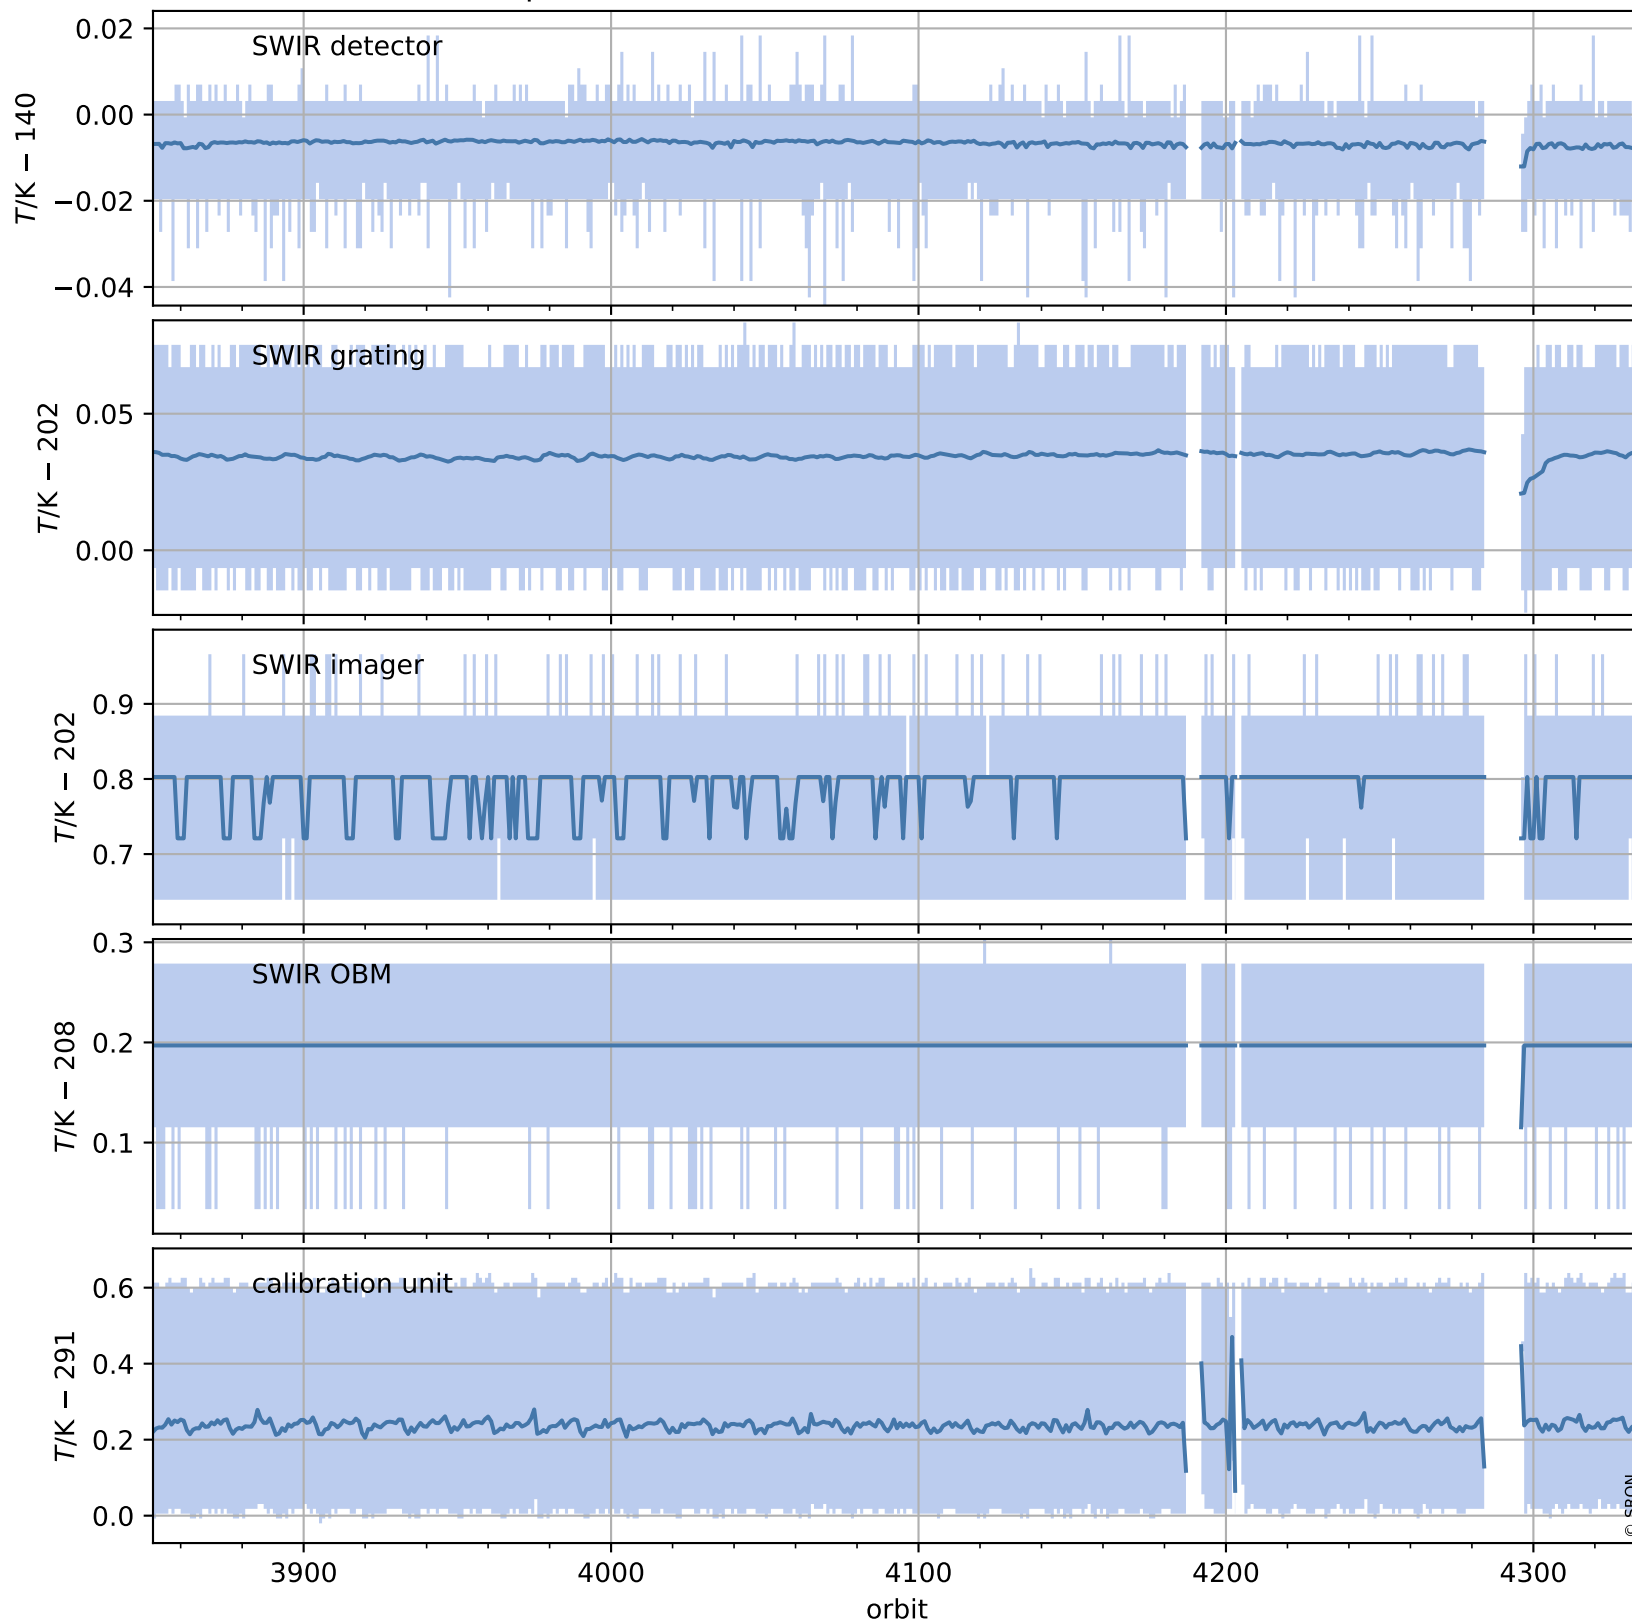

Tropomi SWIR housekeeping data

orbits : [4322, 4335]
coverage : 2018-08-14 / 2018-08-15
created : 2023-08-21T08:33:44

Temperature of sensors relevant for SWIR (one day)

Tropomi SWIR housekeeping data

orbits : [3851, 4335]
coverage : 2018-07-11 / 2018-08-15
created : 2023-08-21T08:33:44

Temperature of sensors relevant for SWIR (last month)

Tropomi SWIR housekeeping data

orbits : [4322, 4335]
coverage : 2018-08-14 / 2018-08-15
created : 2023-08-21T08:33:45

Current and duty cycle of 3 heaters relevant for SWIR (one day)

Tropomi SWIR housekeeping data

orbits : [3851, 4335]
coverage : 2018-07-11 / 2018-08-15
created : 2023-08-21T08:33:45

Current and duty cycle of 3 heaters relevant for SWIR (last month)

Tropomi SWIR housekeeping data

orbits : [4322, 4335]
coverage : 2018-08-14 / 2018-08-15
created : 2023-08-21T08:33:46

Temperature of sensors at the SWIR front-end electronics (one day)

Tropomi SWIR housekeeping data

orbits : [3851, 4335]
coverage : 2018-07-11 / 2018-08-15
created : 2023-08-21T08:33:46