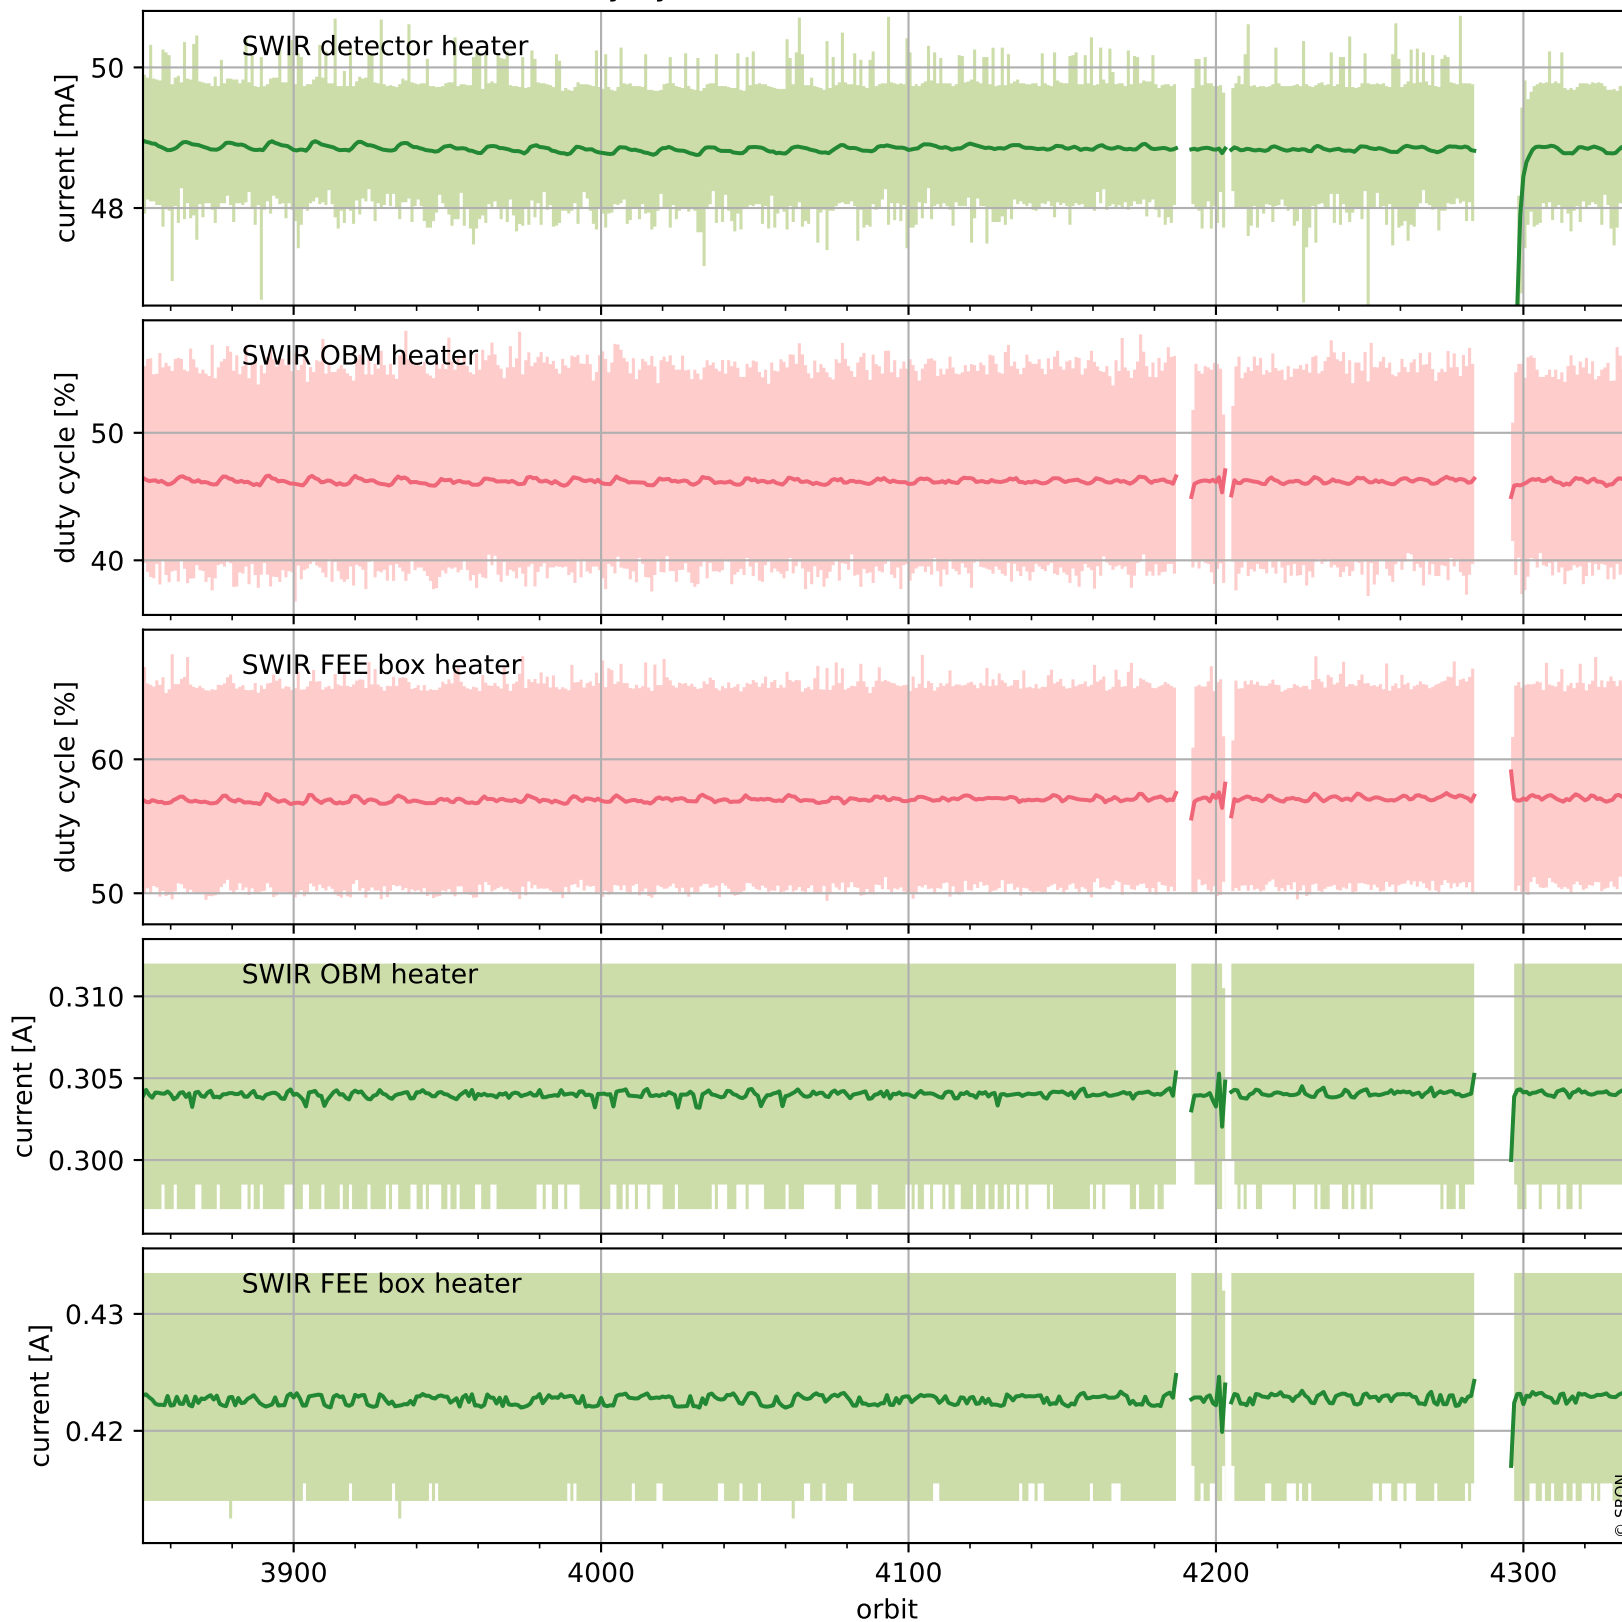

Tropomi SWIR housekeeping data

orbits : [4322, 4335]
coverage : 2018-08-14 / 2018-08-15
created : 2023-08-21T08:33:44

Temperature of sensors relevant for SWIR (one day)

Tropomi SWIR housekeeping data

orbits : [3851, 4335]
coverage : 2018-07-11 / 2018-08-15
created : 2023-08-21T08:33:44

Temperature of sensors relevant for SWIR (last month)

Tropomi SWIR housekeeping data

orbits : [4322, 4335]
coverage : 2018-08-14 / 2018-08-15
created : 2023-08-21T08:33:45

Current and duty cycle of 3 heaters relevant for SWIR (one day)

Tropomi SWIR housekeeping data

orbits : [3851, 4335]
coverage : 2018-07-11 / 2018-08-15
created : 2023-08-21T08:33:45

Current and duty cycle of 3 heaters relevant for SWIR (last month)

Tropomi SWIR housekeeping data

orbits : [4322, 4335]
coverage : 2018-08-14 / 2018-08-15
created : 2023-08-21T08:33:46

Temperature of sensors at the SWIR front-end electronics (one day)

Tropomi SWIR housekeeping data

orbits : [3851, 4335]
coverage : 2018-07-11 / 2018-08-15
created : 2023-08-21T08:33:46