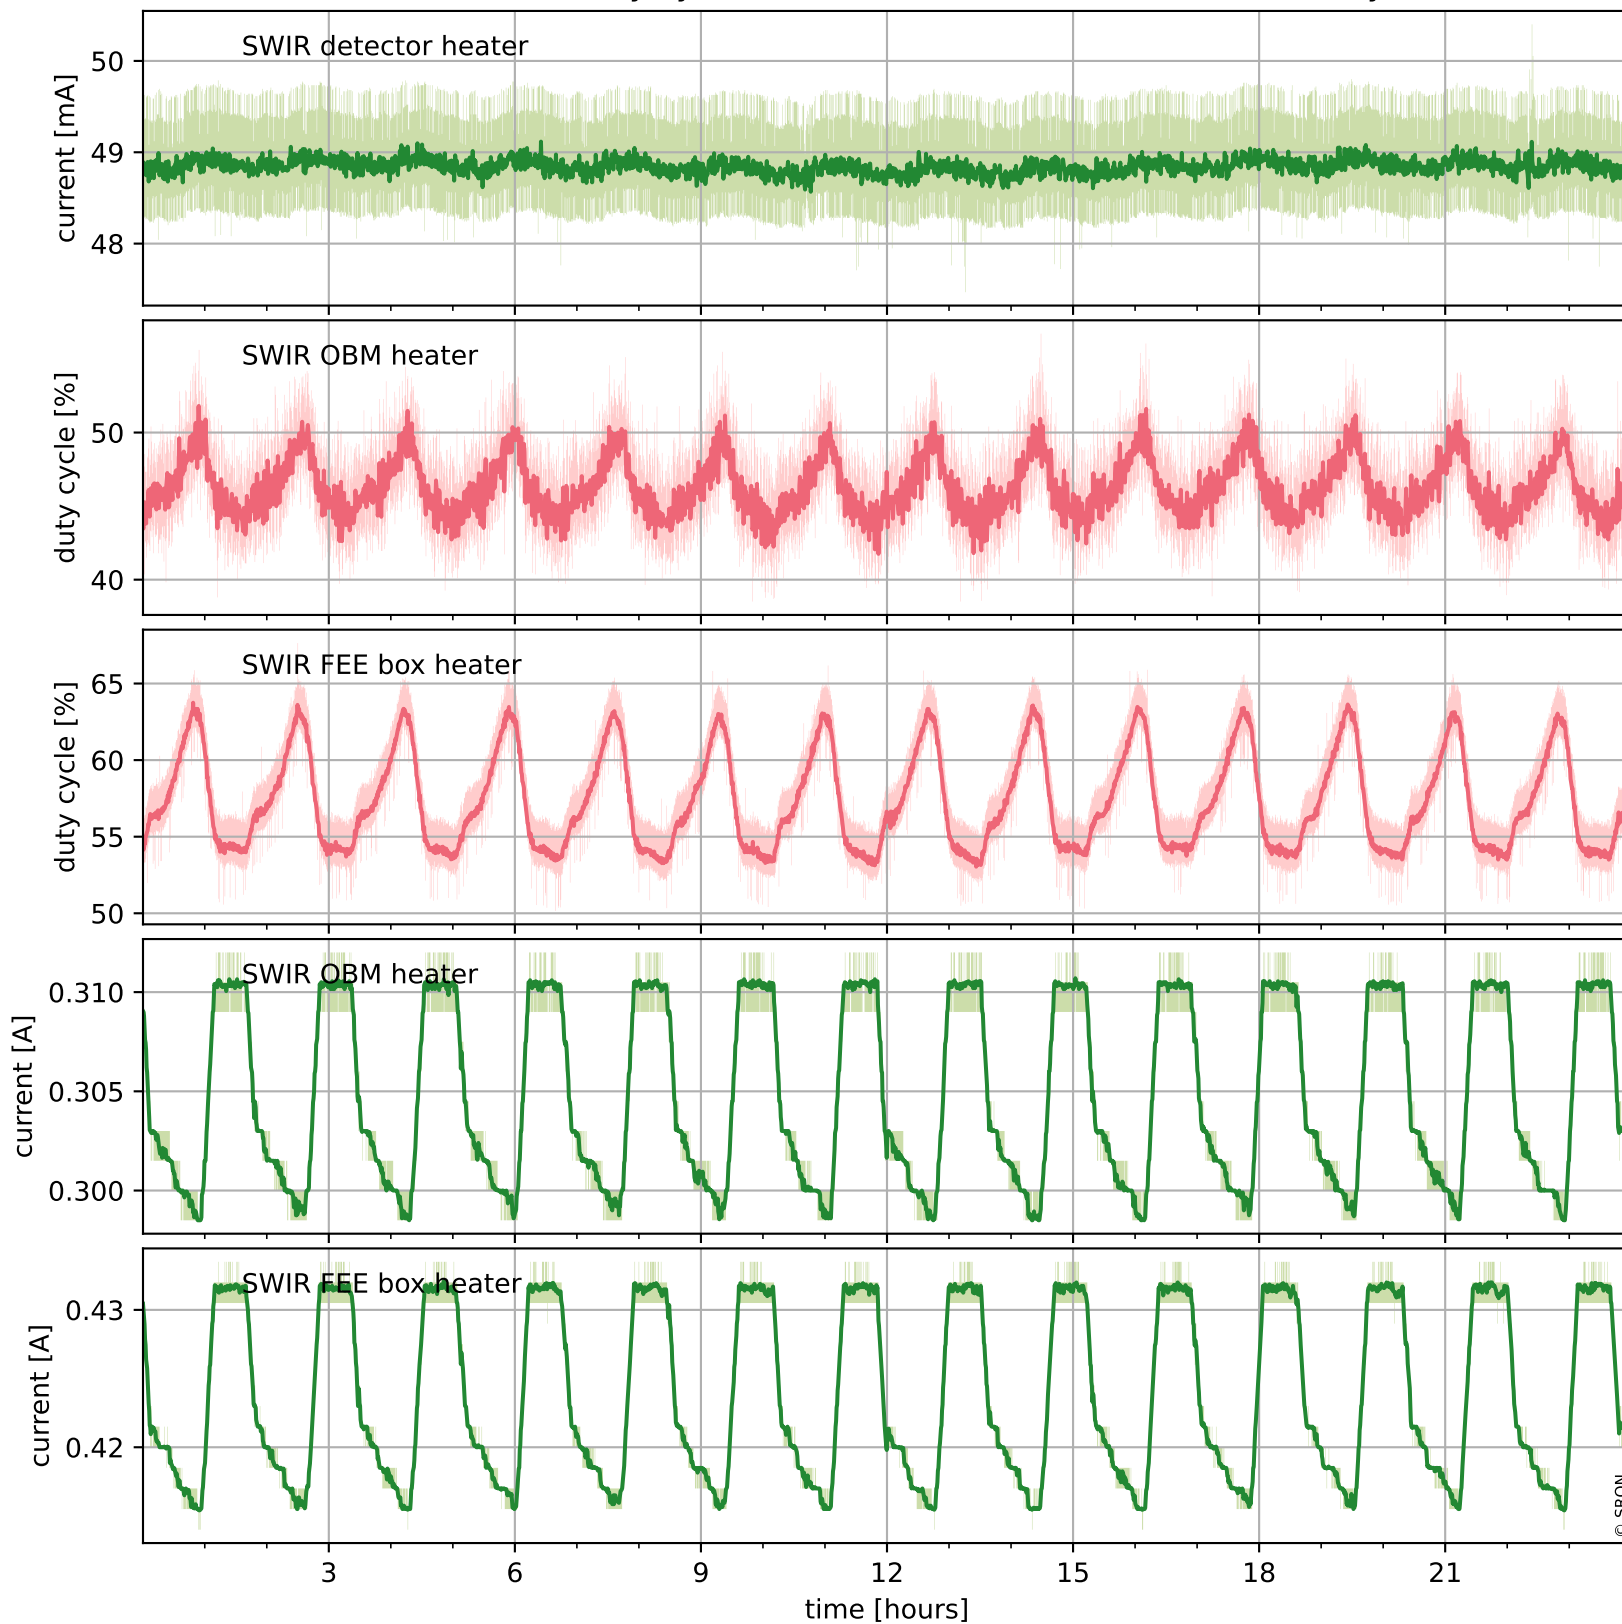

Tropomi SWIR housekeeping data

orbits : [4322, 4335]
coverage : 2018-08-14 / 2018-08-15
created : 2023-08-21T08:33:44

Temperature of sensors relevant for SWIR (one day)

Tropomi SWIR housekeeping data

orbits : [3851, 4335]
coverage : 2018-07-11 / 2018-08-15
created : 2023-08-21T08:33:44

Temperature of sensors relevant for SWIR (last month)

Tropomi SWIR housekeeping data

orbits : [4322, 4335]
coverage : 2018-08-14 / 2018-08-15
created : 2023-08-21T08:33:45

Current and duty cycle of 3 heaters relevant for SWIR (one day)