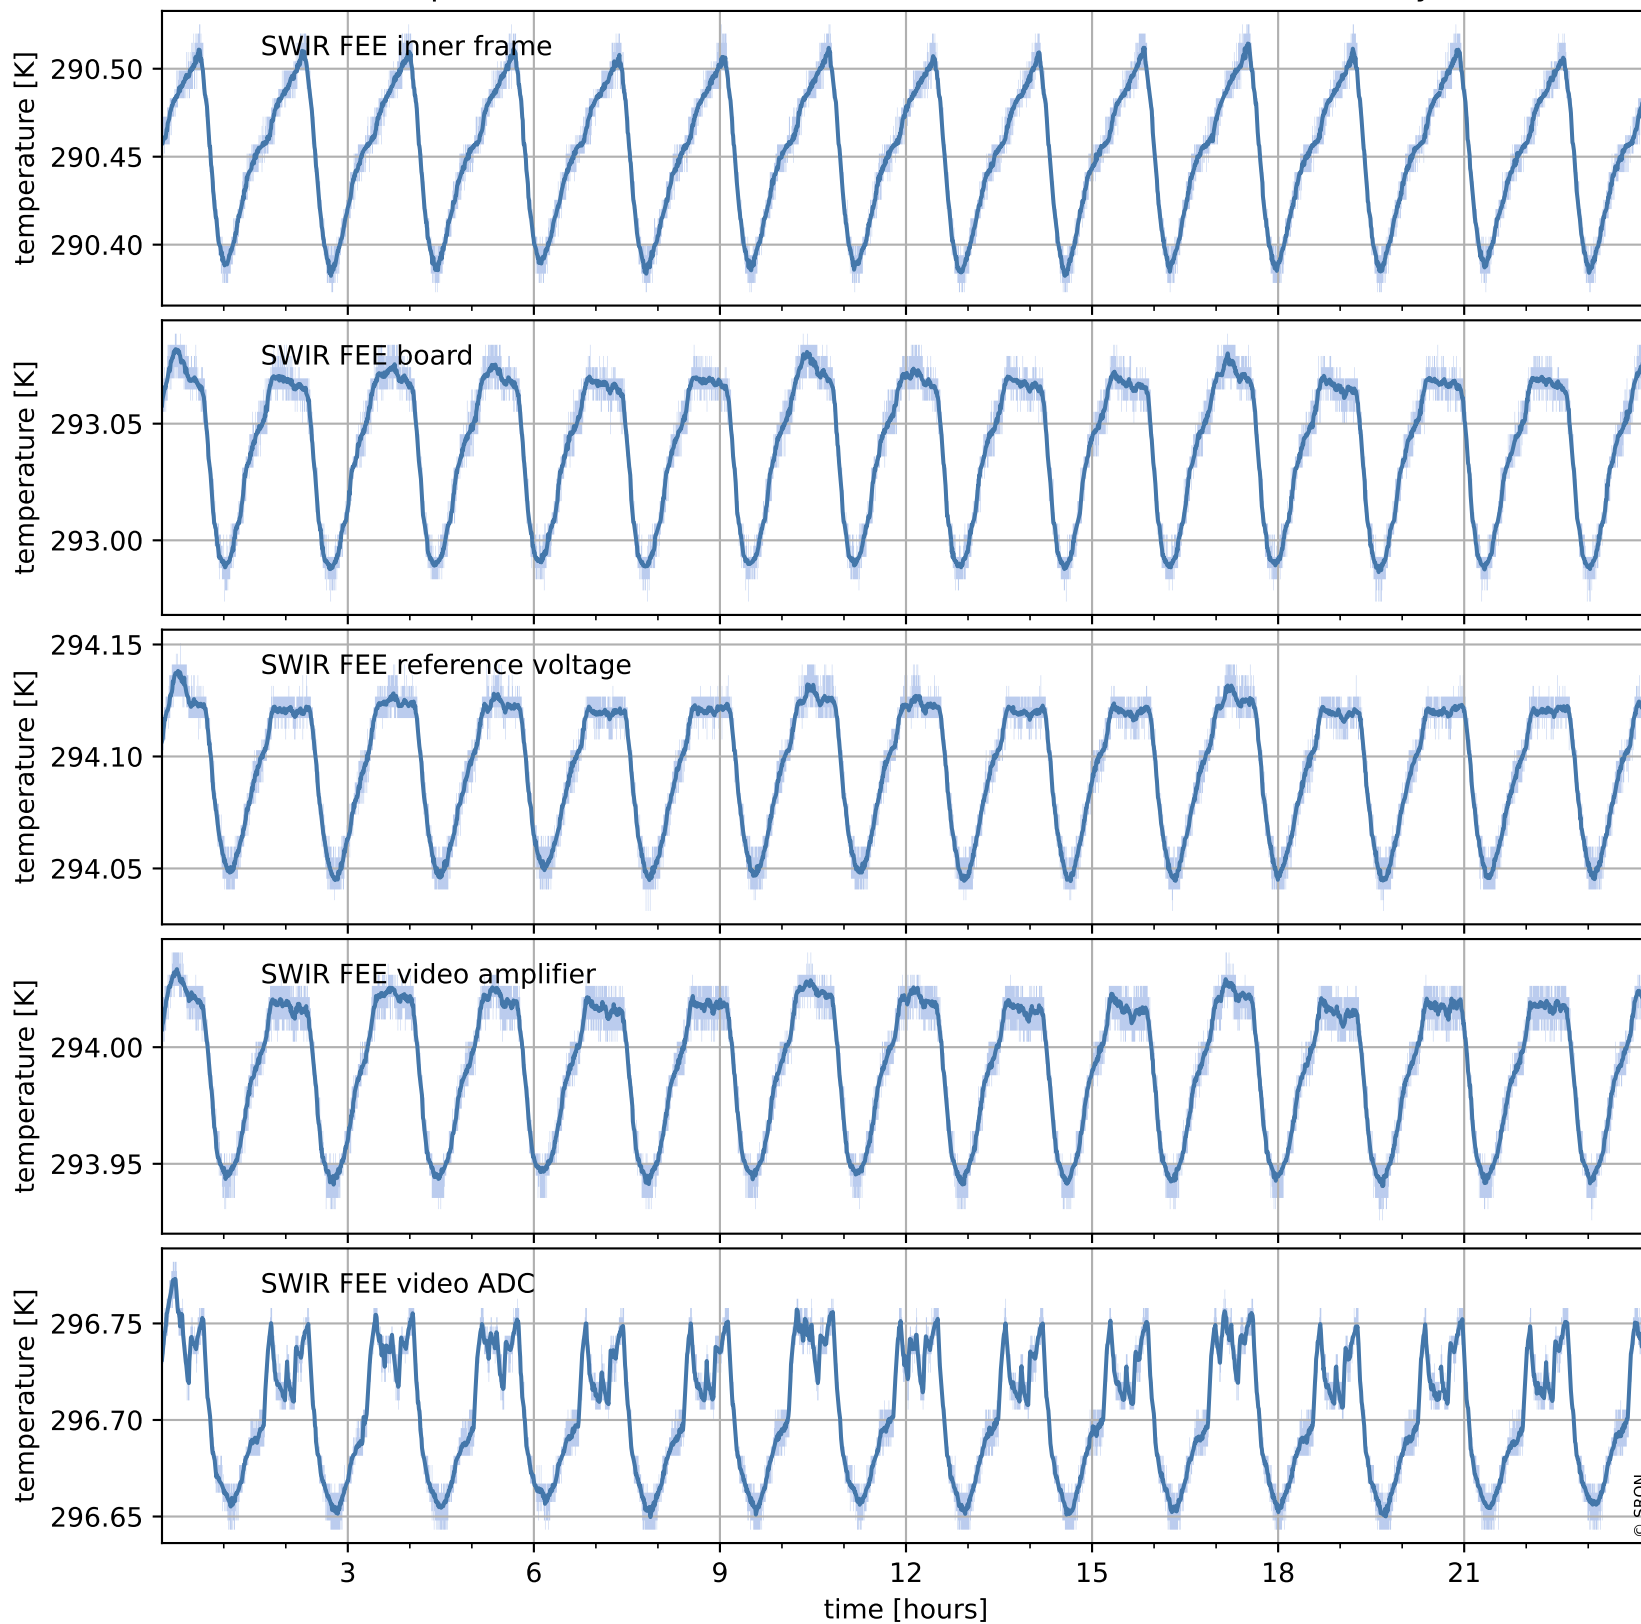

Tropomi SWIR housekeeping data

orbits : [4407, 4421]
coverage : 2018-08-20 / 2018-08-21
created : 2023-08-21T08:33:59

Temperature of sensors relevant for SWIR (one day)

Tropomi SWIR housekeeping data

orbits : [3937, 4421]
coverage : 2018-07-17 / 2018-08-21
created : 2023-08-21T08:33:59

Temperature of sensors relevant for SWIR (last month)

Tropomi SWIR housekeeping data

orbits : [4407, 4421]
coverage : 2018-08-20 / 2018-08-21
created : 2023-08-21T08:34:00

Current and duty cycle of 3 heaters relevant for SWIR (one day)

Tropomi SWIR housekeeping data

orbits : [3937, 4421]
coverage : 2018-07-17 / 2018-08-21
created : 2023-08-21T08:34:00

Current and duty cycle of 3 heaters relevant for SWIR (last month)

Tropomi SWIR housekeeping data

orbits : [4407, 4421]
coverage : 2018-08-20 / 2018-08-21
created : 2023-08-21T08:34:00

Temperature of sensors at the SWIR front-end electronics (one day)

Tropomi SWIR housekeeping data

orbits : [3937, 4421]
coverage : 2018-07-17 / 2018-08-21
created : 2023-08-21T08:34:01