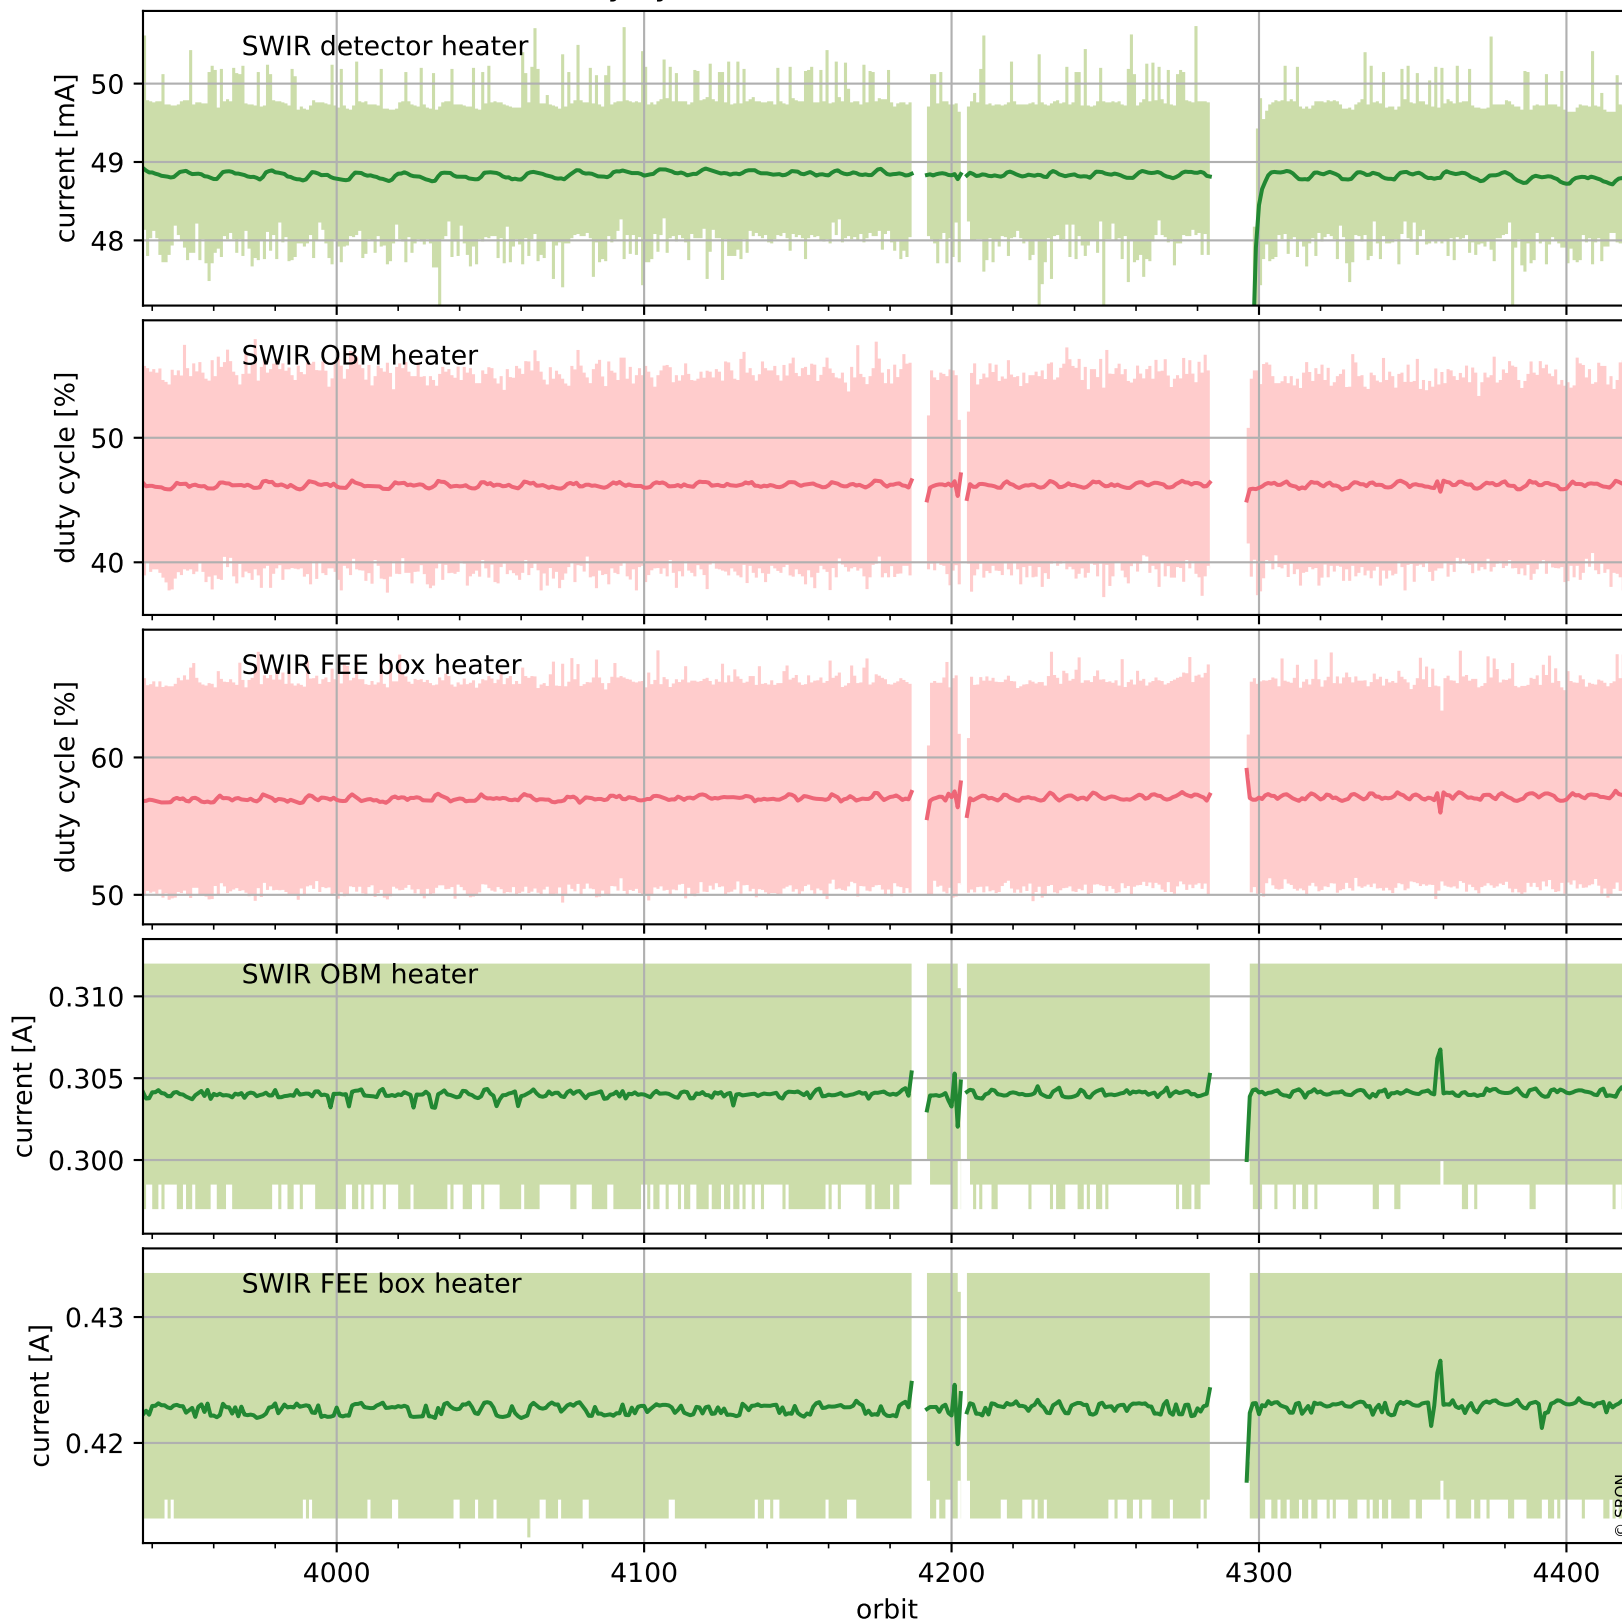

Tropomi SWIR housekeeping data

orbits : [4407, 4421]
coverage : 2018-08-20 / 2018-08-21
created : 2023-08-21T08:33:59

Temperature of sensors relevant for SWIR (one day)

Tropomi SWIR housekeeping data

orbits : [3937, 4421]
coverage : 2018-07-17 / 2018-08-21
created : 2023-08-21T08:33:59

Temperature of sensors relevant for SWIR (last month)

Tropomi SWIR housekeeping data

orbits : [4407, 4421]
coverage : 2018-08-20 / 2018-08-21
created : 2023-08-21T08:34:00

Current and duty cycle of 3 heaters relevant for SWIR (one day)

Tropomi SWIR housekeeping data

orbits : [3937, 4421]
coverage : 2018-07-17 / 2018-08-21
created : 2023-08-21T08:34:00

Current and duty cycle of 3 heaters relevant for SWIR (last month)

Tropomi SWIR housekeeping data

orbits : [4407, 4421]
coverage : 2018-08-20 / 2018-08-21
created : 2023-08-21T08:34:00

Temperature of sensors at the SWIR front-end electronics (one day)

Tropomi SWIR housekeeping data

orbits : [3937, 4421]
coverage : 2018-07-17 / 2018-08-21
created : 2023-08-21T08:34:01