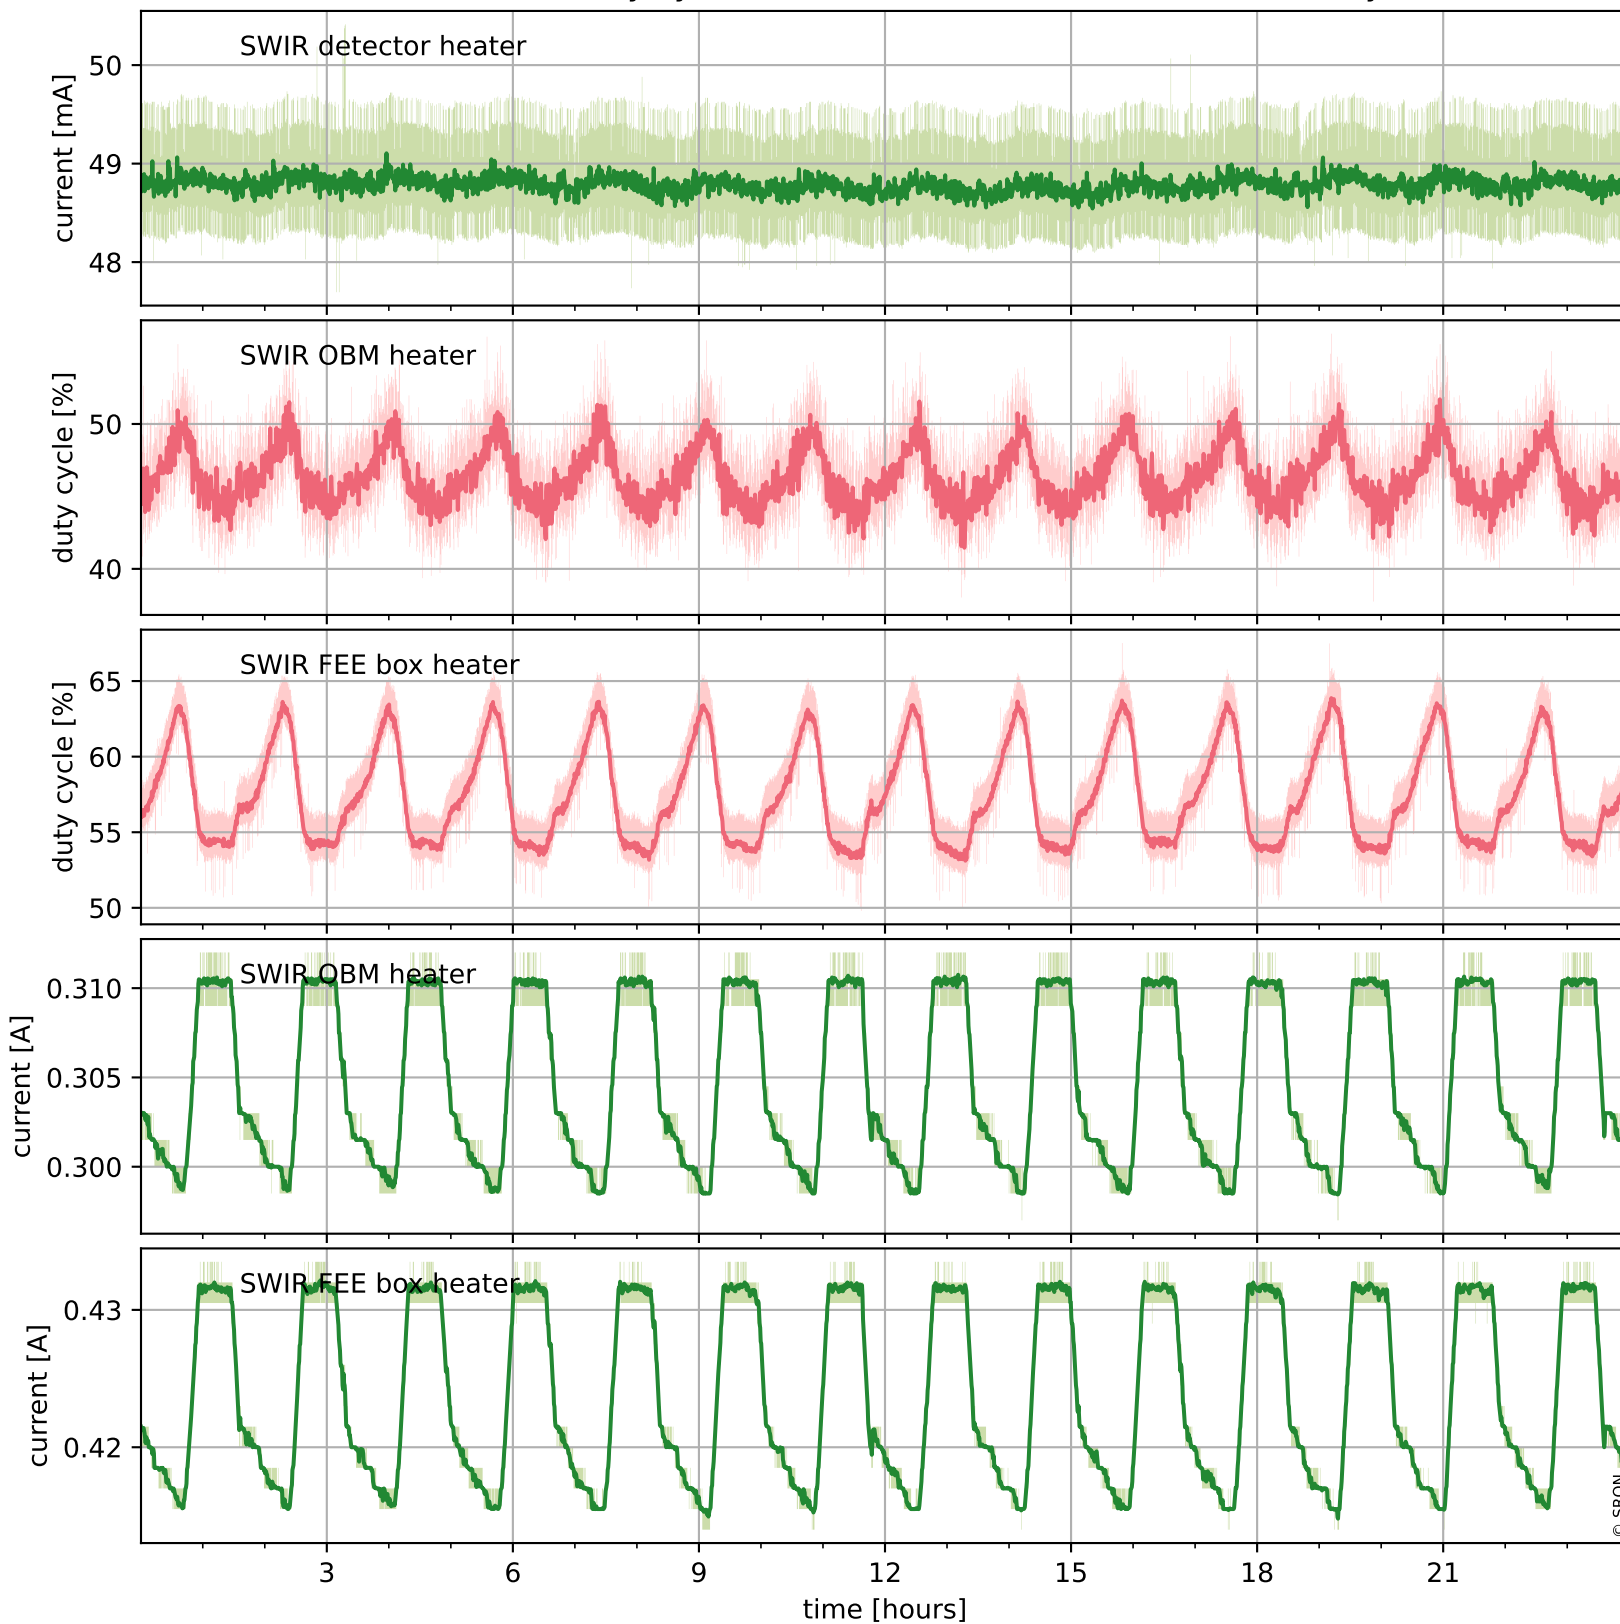

Tropomi SWIR housekeeping data

orbits : [4407, 4421]
coverage : 2018-08-20 / 2018-08-21
created : 2023-08-21T08:33:59

Temperature of sensors relevant for SWIR (one day)

Tropomi SWIR housekeeping data

orbits : [3937, 4421]
coverage : 2018-07-17 / 2018-08-21
created : 2023-08-21T08:33:59

Temperature of sensors relevant for SWIR (last month)

Tropomi SWIR housekeeping data

orbits : [4407, 4421]
coverage : 2018-08-20 / 2018-08-21
created : 2023-08-21T08:34:00

Current and duty cycle of 3 heaters relevant for SWIR (one day)

Tropomi SWIR housekeeping data

orbits : [3937, 4421]
coverage : 2018-07-17 / 2018-08-21
created : 2023-08-21T08:34:00

Current and duty cycle of 3 heaters relevant for SWIR (last month)

Tropomi SWIR housekeeping data