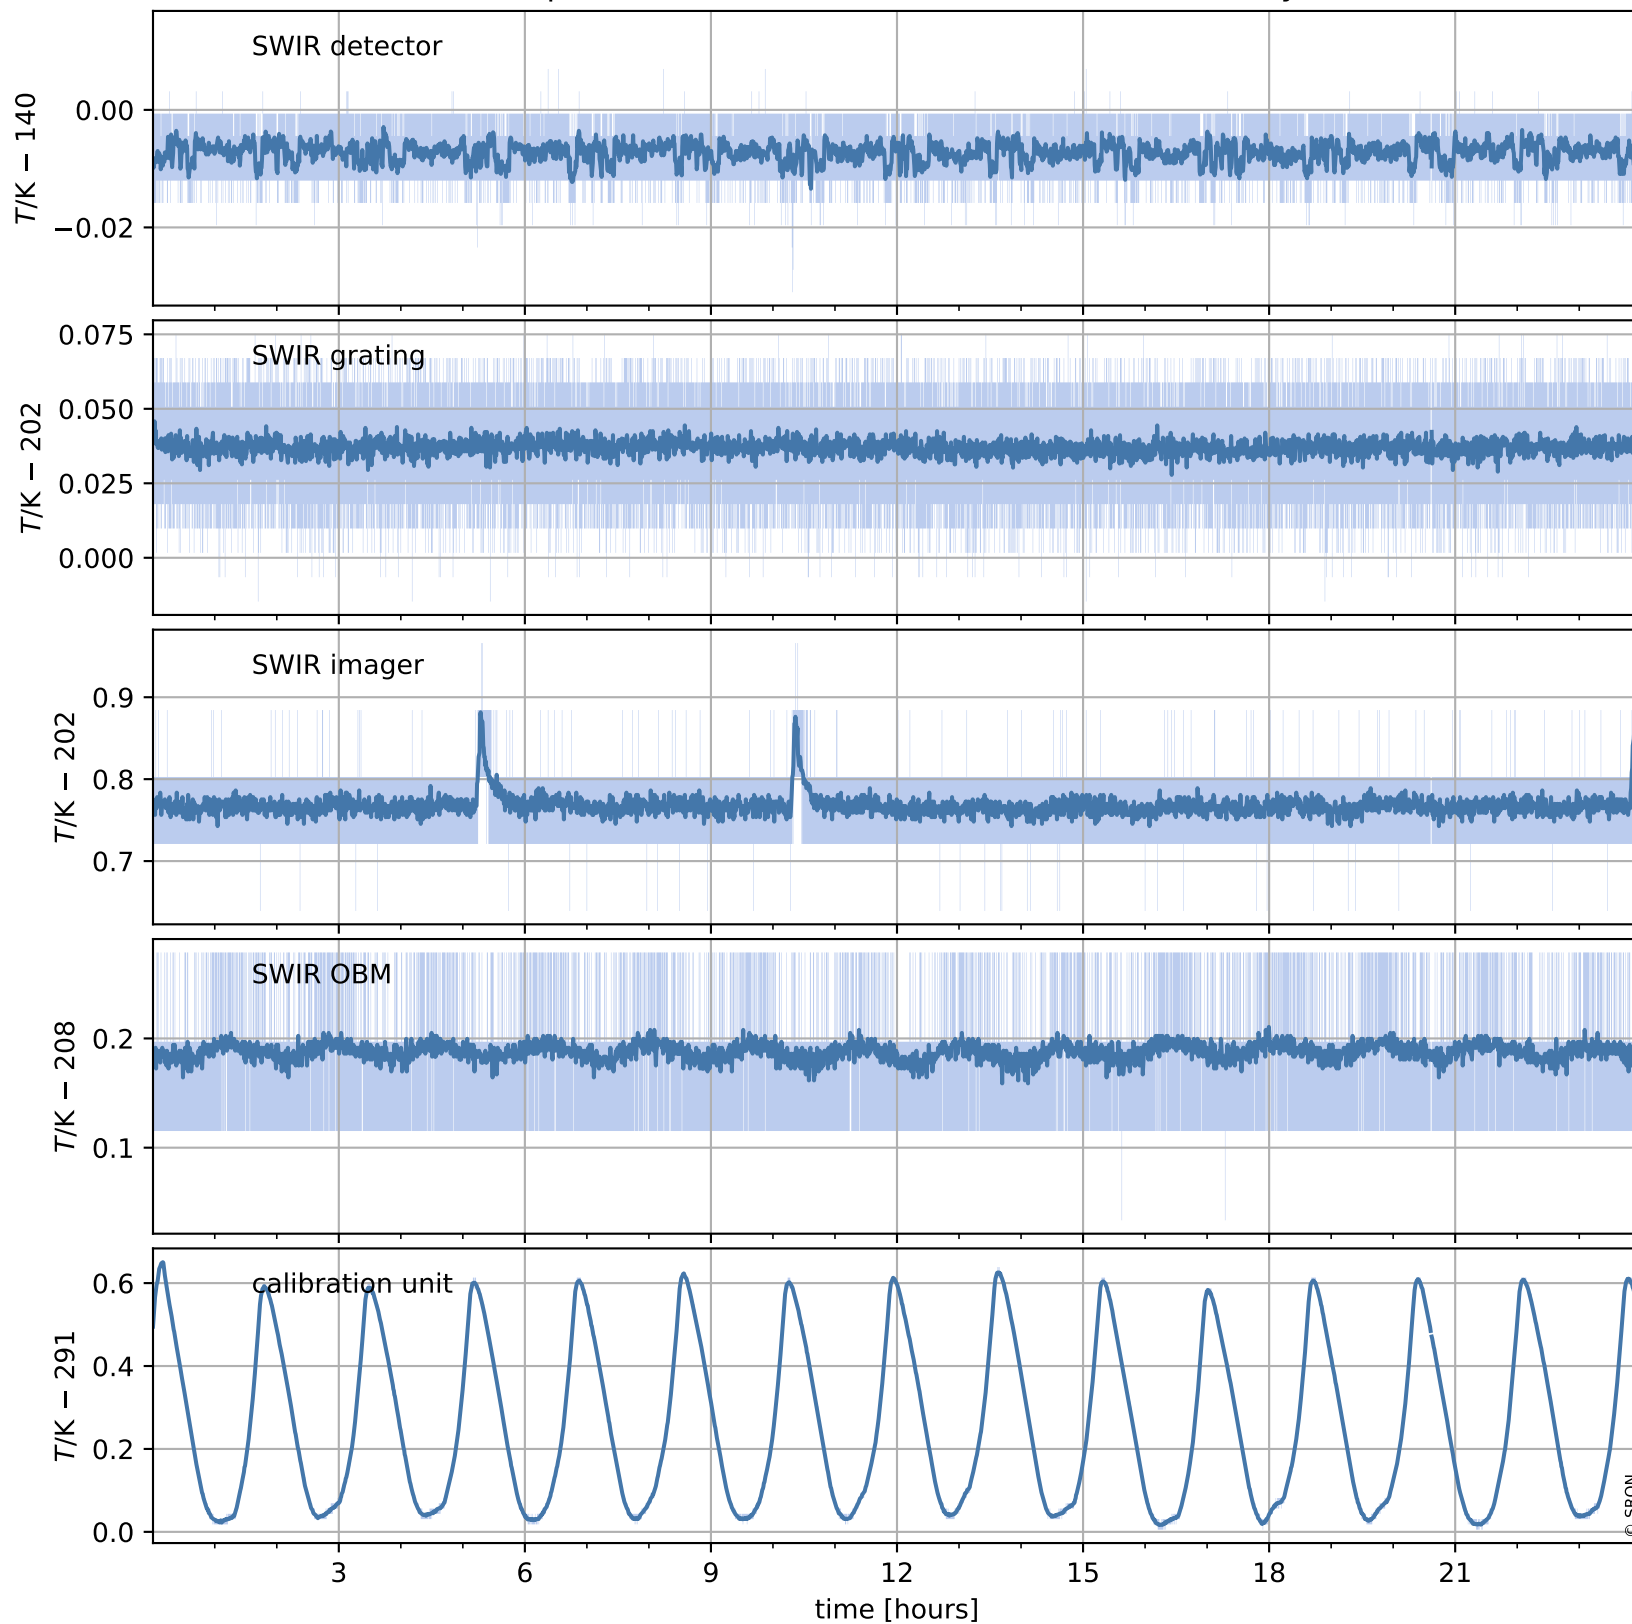

Tropomi SWIR housekeeping data

orbits : [4407, 4421]
coverage : 2018-08-20 / 2018-08-21
created : 2023-08-21T08:33:59

Temperature of sensors relevant for SWIR (one day)

Tropomi SWIR housekeeping data

orbits : [3937, 4421]
coverage : 2018-07-17 / 2018-08-21
created : 2023-08-21T08:33:59

Temperature of sensors relevant for SWIR (last month)

Tropomi SWIR housekeeping data

orbits : [4407, 4421]
coverage : 2018-08-20 / 2018-08-21
created : 2023-08-21T08:34:00

Current and duty cycle of 3 heaters relevant for SWIR (one day)

Tropomi SWIR housekeeping data

orbits : [3937, 4421]
coverage : 2018-07-17 / 2018-08-21
created : 2023-08-21T08:34:00

Current and duty cycle of 3 heaters relevant for SWIR (last month)

Tropomi SWIR housekeeping data