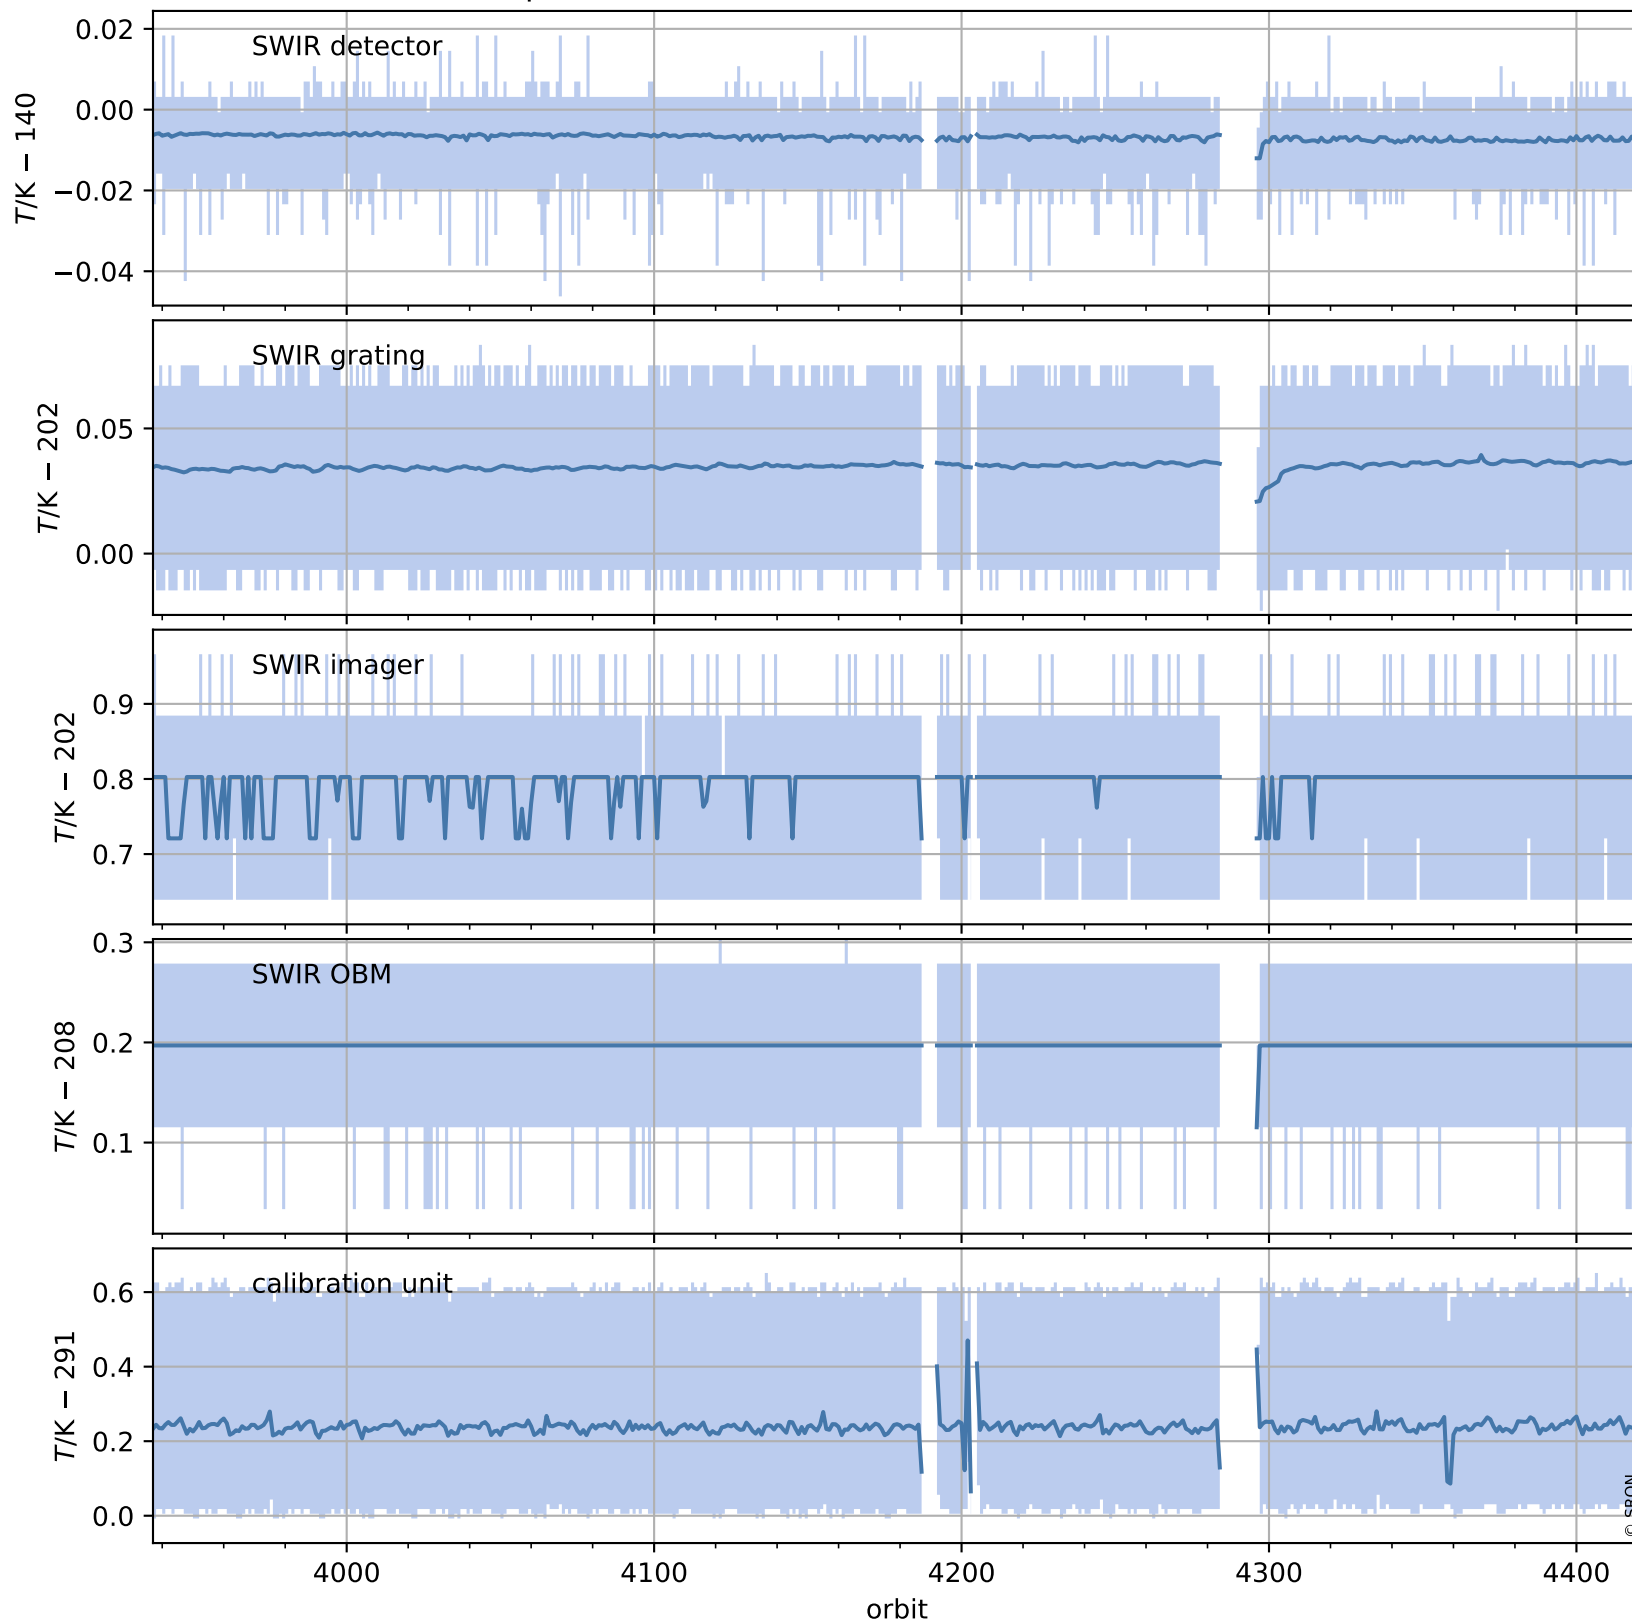

Tropomi SWIR housekeeping data

orbits : [4407, 4421]
coverage : 2018-08-20 / 2018-08-21
created : 2023-08-21T08:33:59

Temperature of sensors relevant for SWIR (one day)

Tropomi SWIR housekeeping data

orbits : [3937, 4421]
coverage : 2018-07-17 / 2018-08-21
created : 2023-08-21T08:33:59

Temperature of sensors relevant for SWIR (last month)

Tropomi SWIR housekeeping data

orbits : [4407, 4421]
coverage : 2018-08-20 / 2018-08-21
created : 2023-08-21T08:34:00

Current and duty cycle of 3 heaters relevant for SWIR (one day)

Tropomi SWIR housekeeping data

orbits : [3937, 4421]
coverage : 2018-07-17 / 2018-08-21
created : 2023-08-21T08:34:00

Current and duty cycle of 3 heaters relevant for SWIR (last month)

Tropomi SWIR housekeeping data

orbits : [4407, 4421]
coverage : 2018-08-20 / 2018-08-21
created : 2023-08-21T08:34:00

Temperature of sensors at the SWIR front-end electronics (one day)

Tropomi SWIR housekeeping data

orbits : [3937, 4421]
coverage : 2018-07-17 / 2018-08-21
created : 2023-08-21T08:34:01