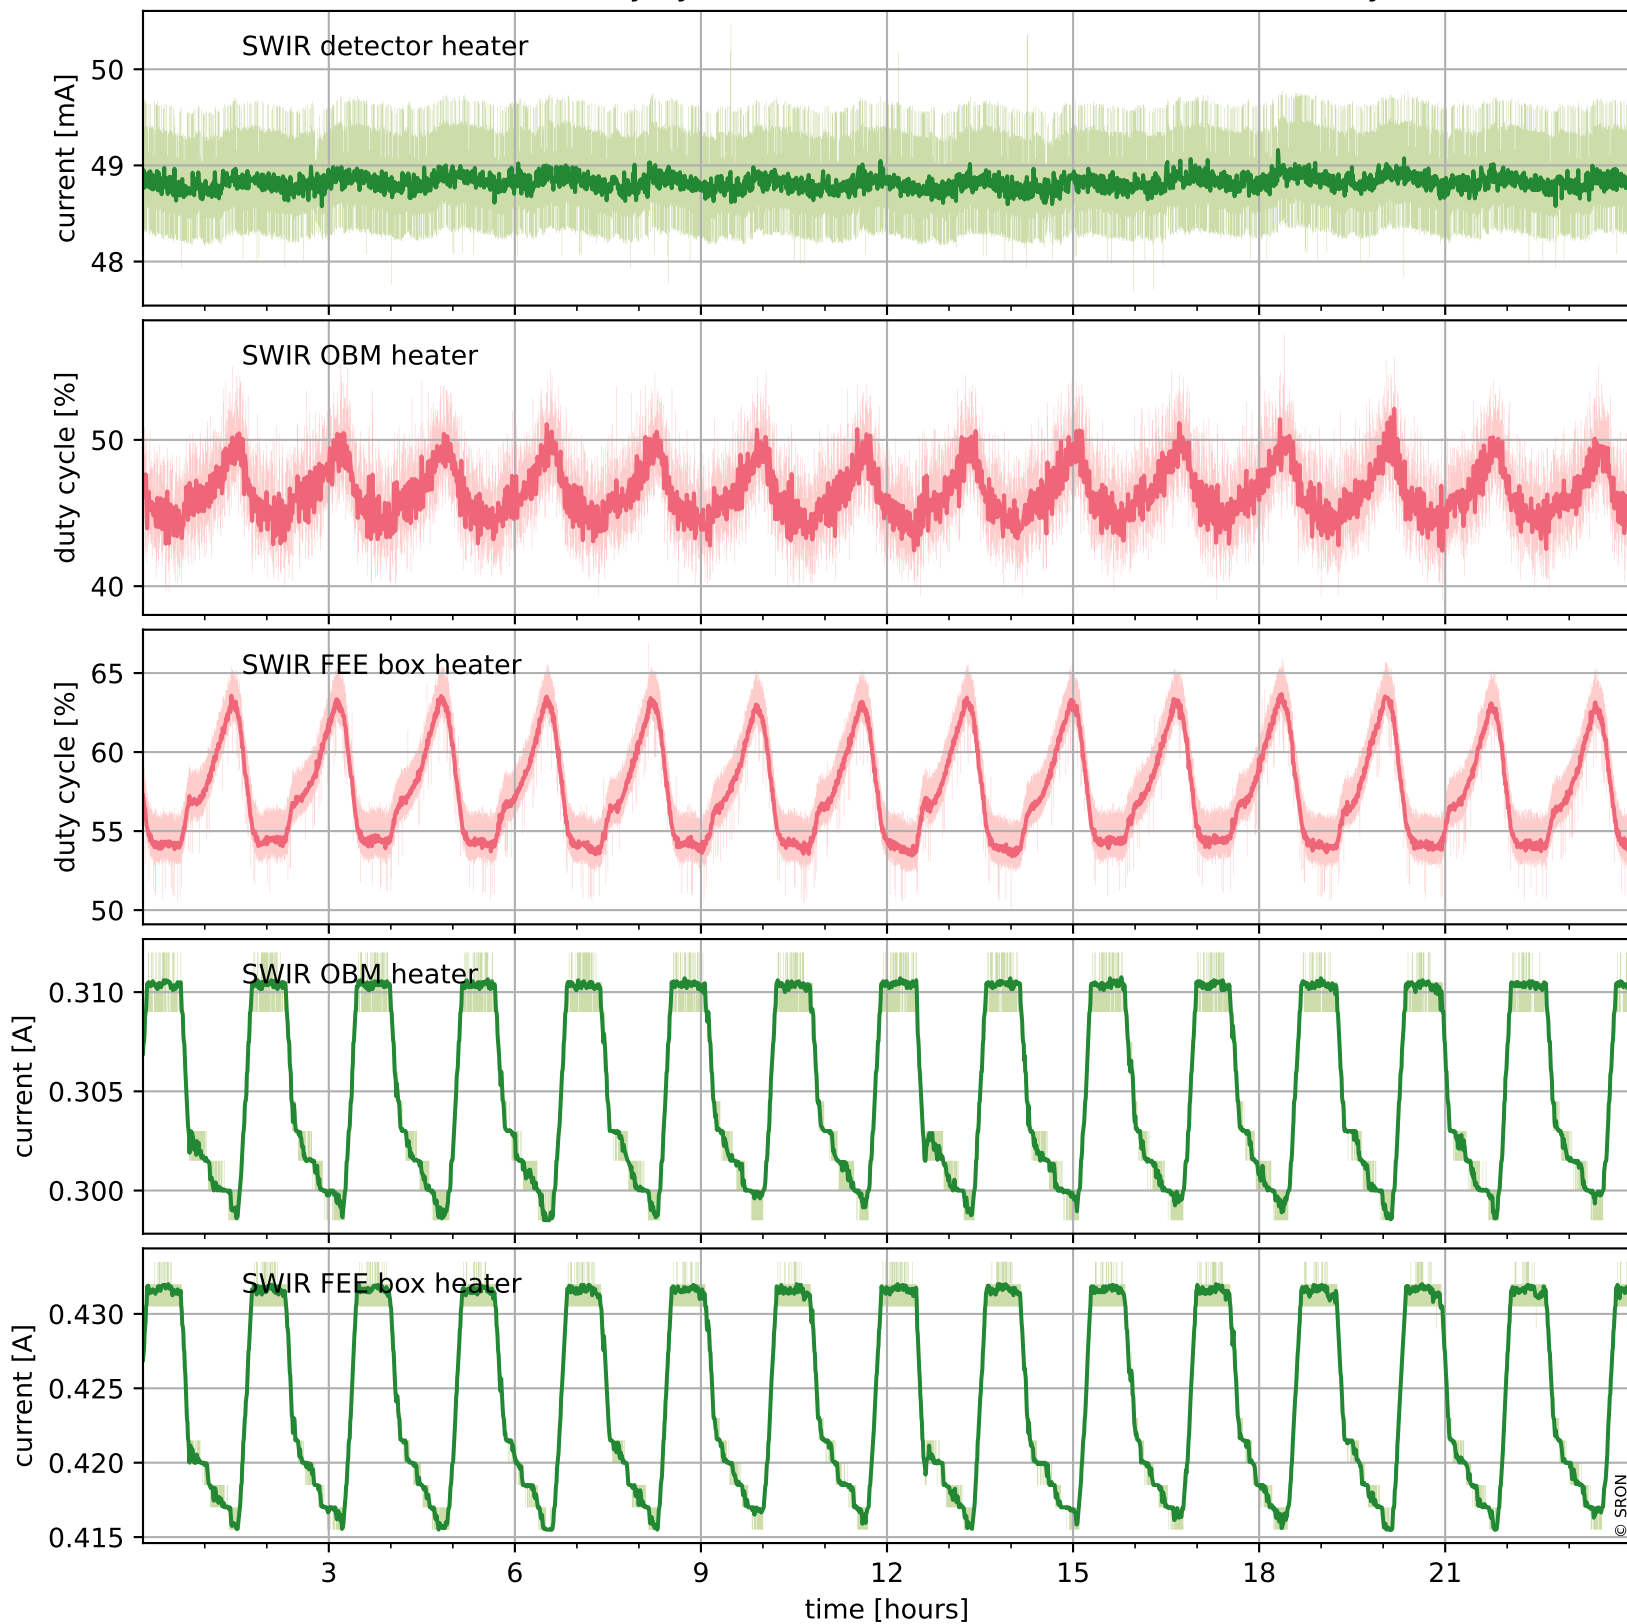

Tropomi SWIR housekeeping data

orbits : [4521, 4534]
coverage : 2018-08-28 / 2018-08-29
created : 2023-08-21T08:34:18

Temperature of sensors relevant for SWIR (one day)

Tropomi SWIR housekeeping data

orbits : [4050, 4534]
coverage : 2018-07-25 / 2018-08-29
created : 2023-08-21T08:34:18

Temperature of sensors relevant for SWIR (last month)

Tropomi SWIR housekeeping data

orbits : [4521, 4534]
coverage : 2018-08-28 / 2018-08-29
created : 2023-08-21T08:34:19

Current and duty cycle of 3 heaters relevant for SWIR (one day)