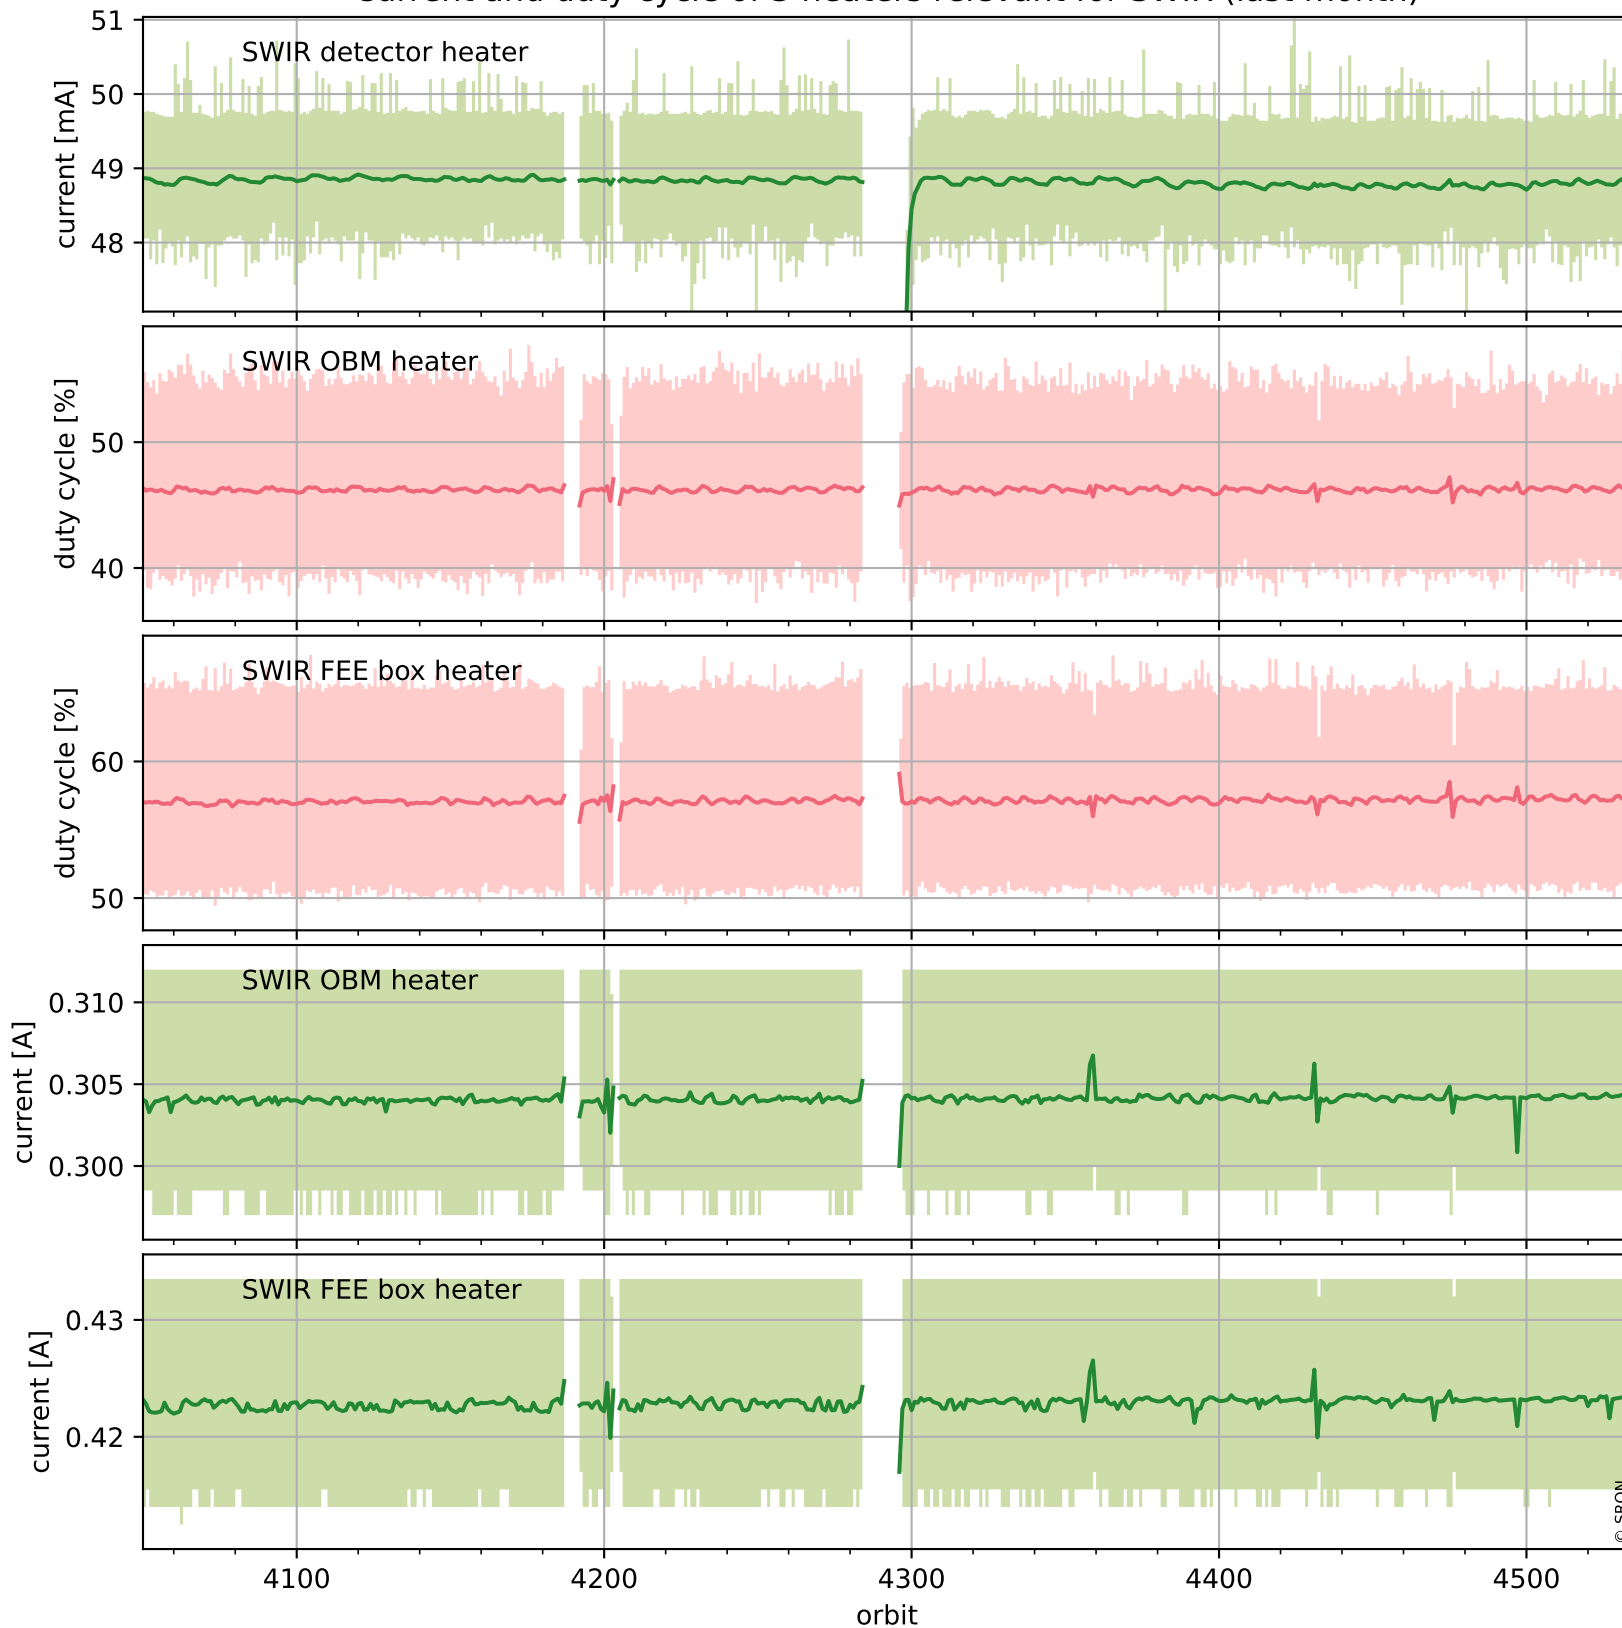

Tropomi SWIR housekeeping data

orbits : [4521, 4534]
coverage : 2018-08-28 / 2018-08-29
created : 2023-08-21T08:34:18

Temperature of sensors relevant for SWIR (one day)

Tropomi SWIR housekeeping data

orbits : [4050, 4534]
coverage : 2018-07-25 / 2018-08-29
created : 2023-08-21T08:34:18

Temperature of sensors relevant for SWIR (last month)

Tropomi SWIR housekeeping data

orbits : [4521, 4534]
coverage : 2018-08-28 / 2018-08-29
created : 2023-08-21T08:34:19

Current and duty cycle of 3 heaters relevant for SWIR (one day)

Tropomi SWIR housekeeping data

orbits : [4050, 4534]
coverage : 2018-07-25 / 2018-08-29
created : 2023-08-21T08:34:19

Current and duty cycle of 3 heaters relevant for SWIR (last month)

Tropomi SWIR housekeeping data

orbits : [4521, 4534]
coverage : 2018-08-28 / 2018-08-29
created : 2023-08-21T08:34:20

Temperature of sensors at the SWIR front-end electronics (one day)

Tropomi SWIR housekeeping data

orbits : [4050, 4534]
coverage : 2018-07-25 / 2018-08-29
created : 2023-08-21T08:34:20