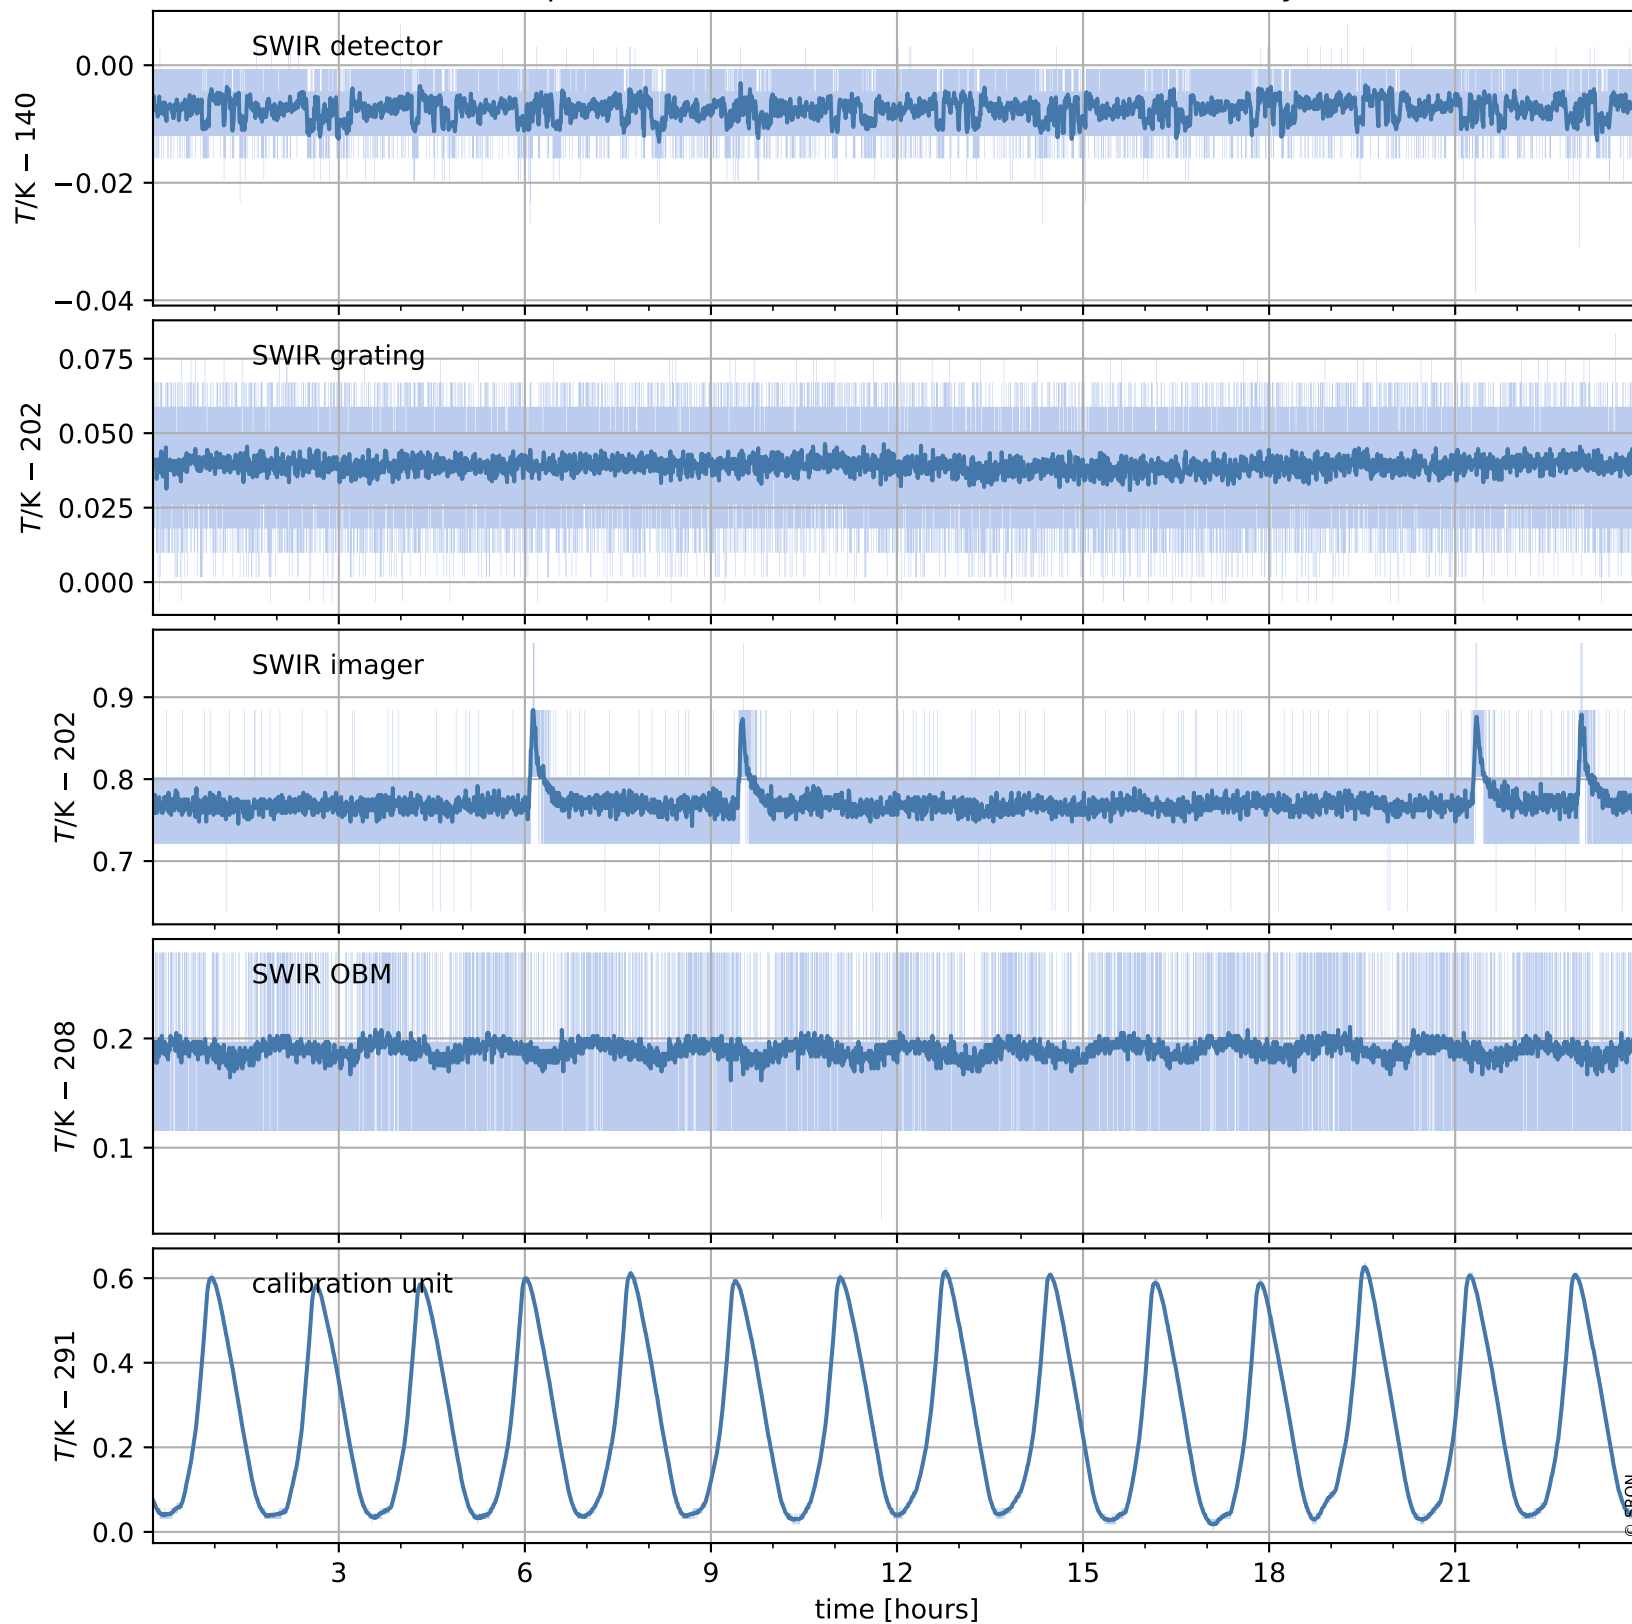

Tropomi SWIR housekeeping data

orbits : [4521, 4534]
coverage : 2018-08-28 / 2018-08-29
created : 2023-08-21T08:34:18

Temperature of sensors relevant for SWIR (one day)

Tropomi SWIR housekeeping data

orbits : [4050, 4534]
coverage : 2018-07-25 / 2018-08-29
created : 2023-08-21T08:34:18

Temperature of sensors relevant for SWIR (last month)

Tropomi SWIR housekeeping data

orbits : [4521, 4534]
coverage : 2018-08-28 / 2018-08-29
created : 2023-08-21T08:34:19

Current and duty cycle of 3 heaters relevant for SWIR (one day)

Tropomi SWIR housekeeping data

orbits : [4050, 4534]
coverage : 2018-07-25 / 2018-08-29
created : 2023-08-21T08:34:19

Current and duty cycle of 3 heaters relevant for SWIR (last month)

Tropomi SWIR housekeeping data

orbits : [4521, 4534]
coverage : 2018-08-28 / 2018-08-29
created : 2023-08-21T08:34:20

Temperature of sensors at the SWIR front-end electronics (one day)

Tropomi SWIR housekeeping data

orbits : [4050, 4534]
coverage : 2018-07-25 / 2018-08-29
created : 2023-08-21T08:34:20