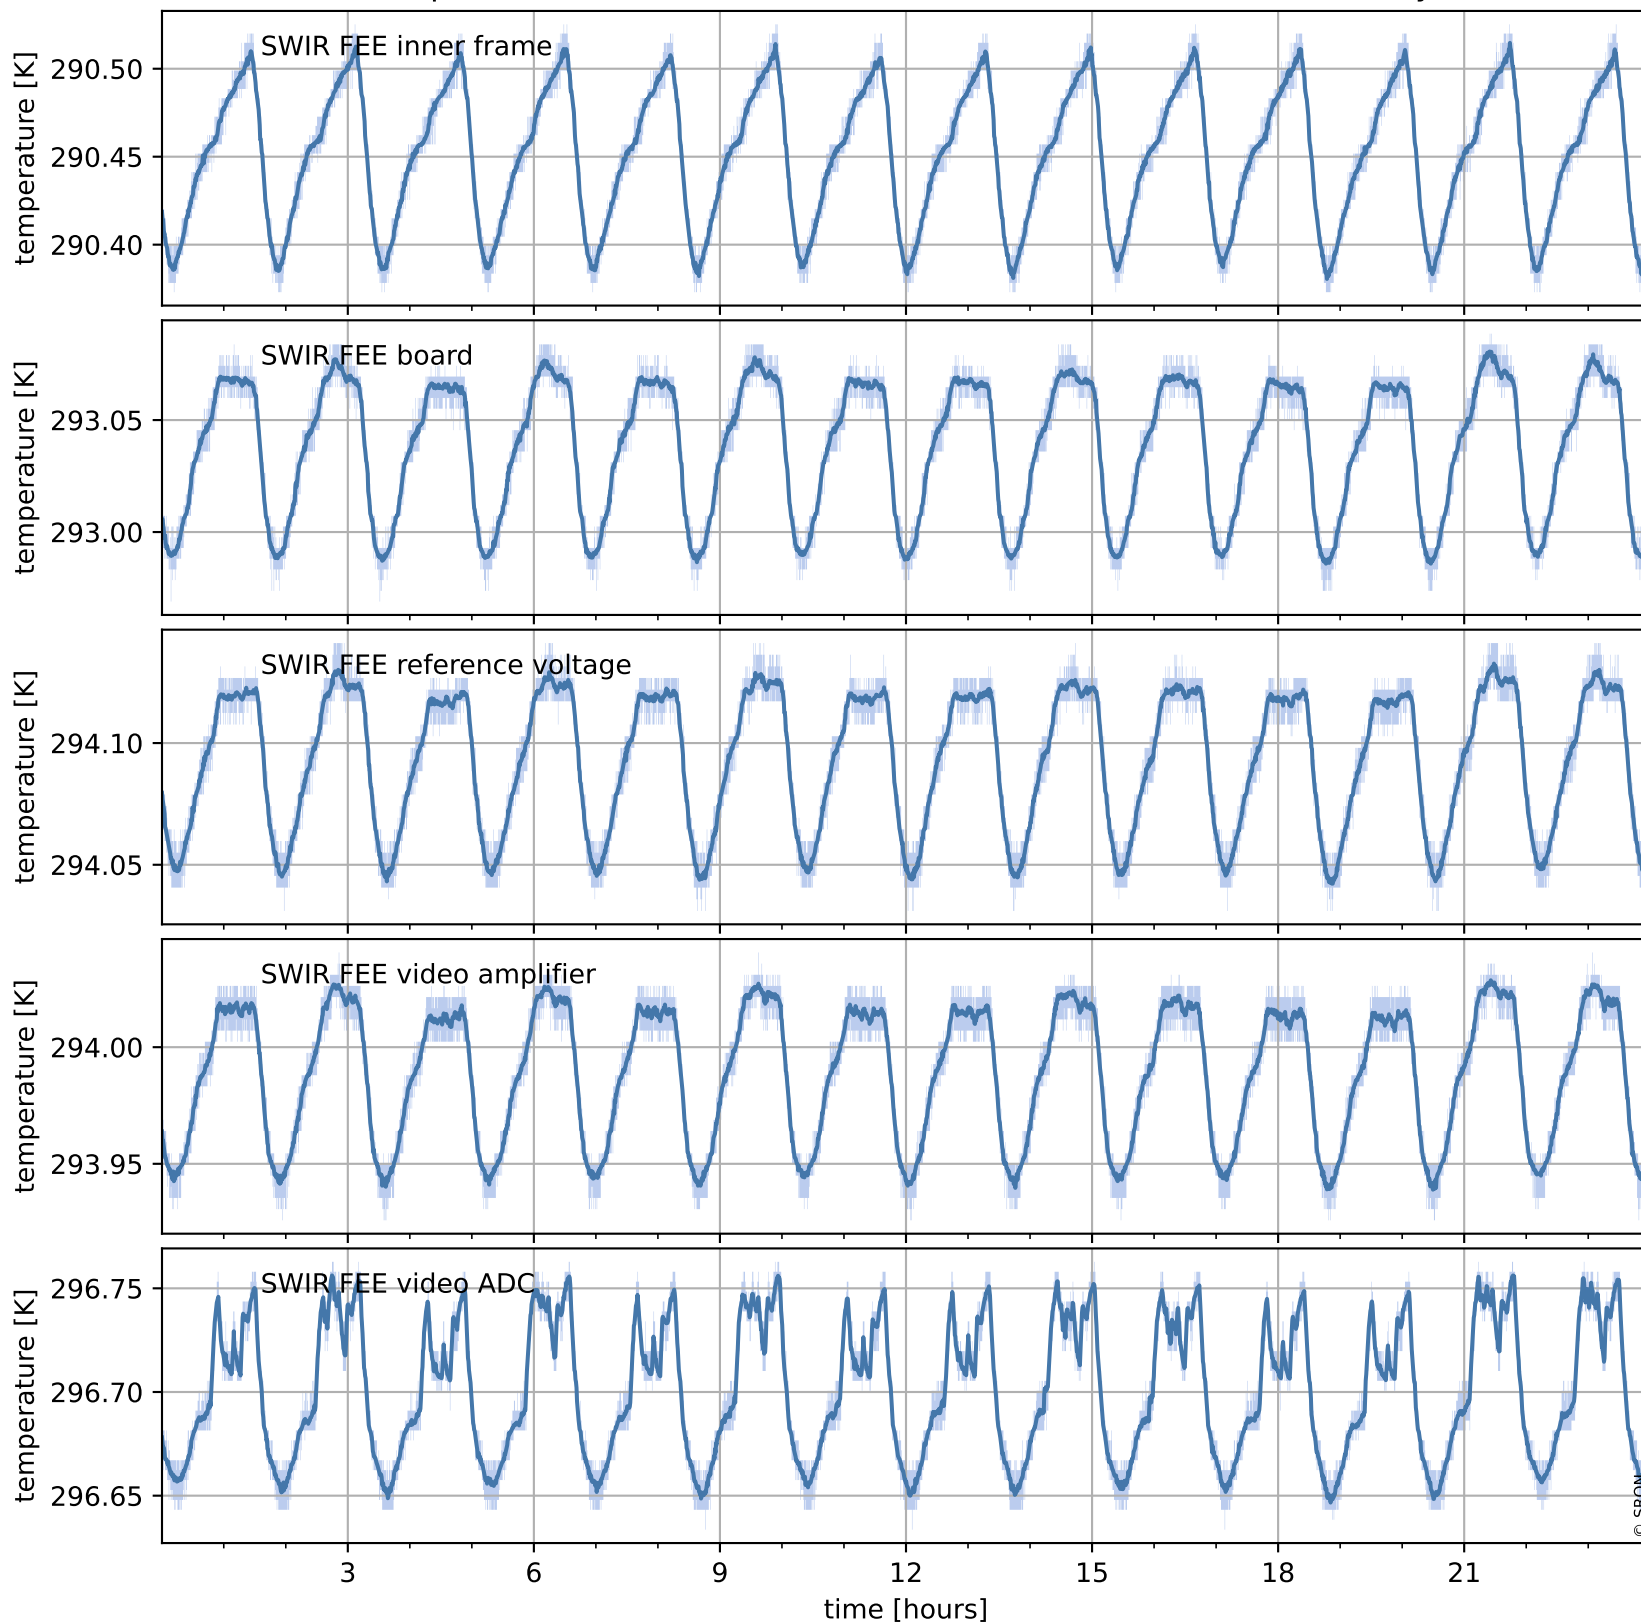

Tropomi SWIR housekeeping data

orbits : [4521, 4534]
coverage : 2018-08-28 / 2018-08-29
created : 2023-08-21T08:34:18

Temperature of sensors relevant for SWIR (one day)

Tropomi SWIR housekeeping data

orbits : [4050, 4534]
coverage : 2018-07-25 / 2018-08-29
created : 2023-08-21T08:34:18

Temperature of sensors relevant for SWIR (last month)

Tropomi SWIR housekeeping data

orbits : [4521, 4534]
coverage : 2018-08-28 / 2018-08-29
created : 2023-08-21T08:34:19

Current and duty cycle of 3 heaters relevant for SWIR (one day)

Tropomi SWIR housekeeping data

orbits : [4050, 4534]
coverage : 2018-07-25 / 2018-08-29
created : 2023-08-21T08:34:19

Current and duty cycle of 3 heaters relevant for SWIR (last month)

Tropomi SWIR housekeeping data

orbits : [4521, 4534]
coverage : 2018-08-28 / 2018-08-29
created : 2023-08-21T08:34:20

Temperature of sensors at the SWIR front-end electronics (one day)

Tropomi SWIR housekeeping data

orbits : [4050, 4534]
coverage : 2018-07-25 / 2018-08-29
created : 2023-08-21T08:34:20