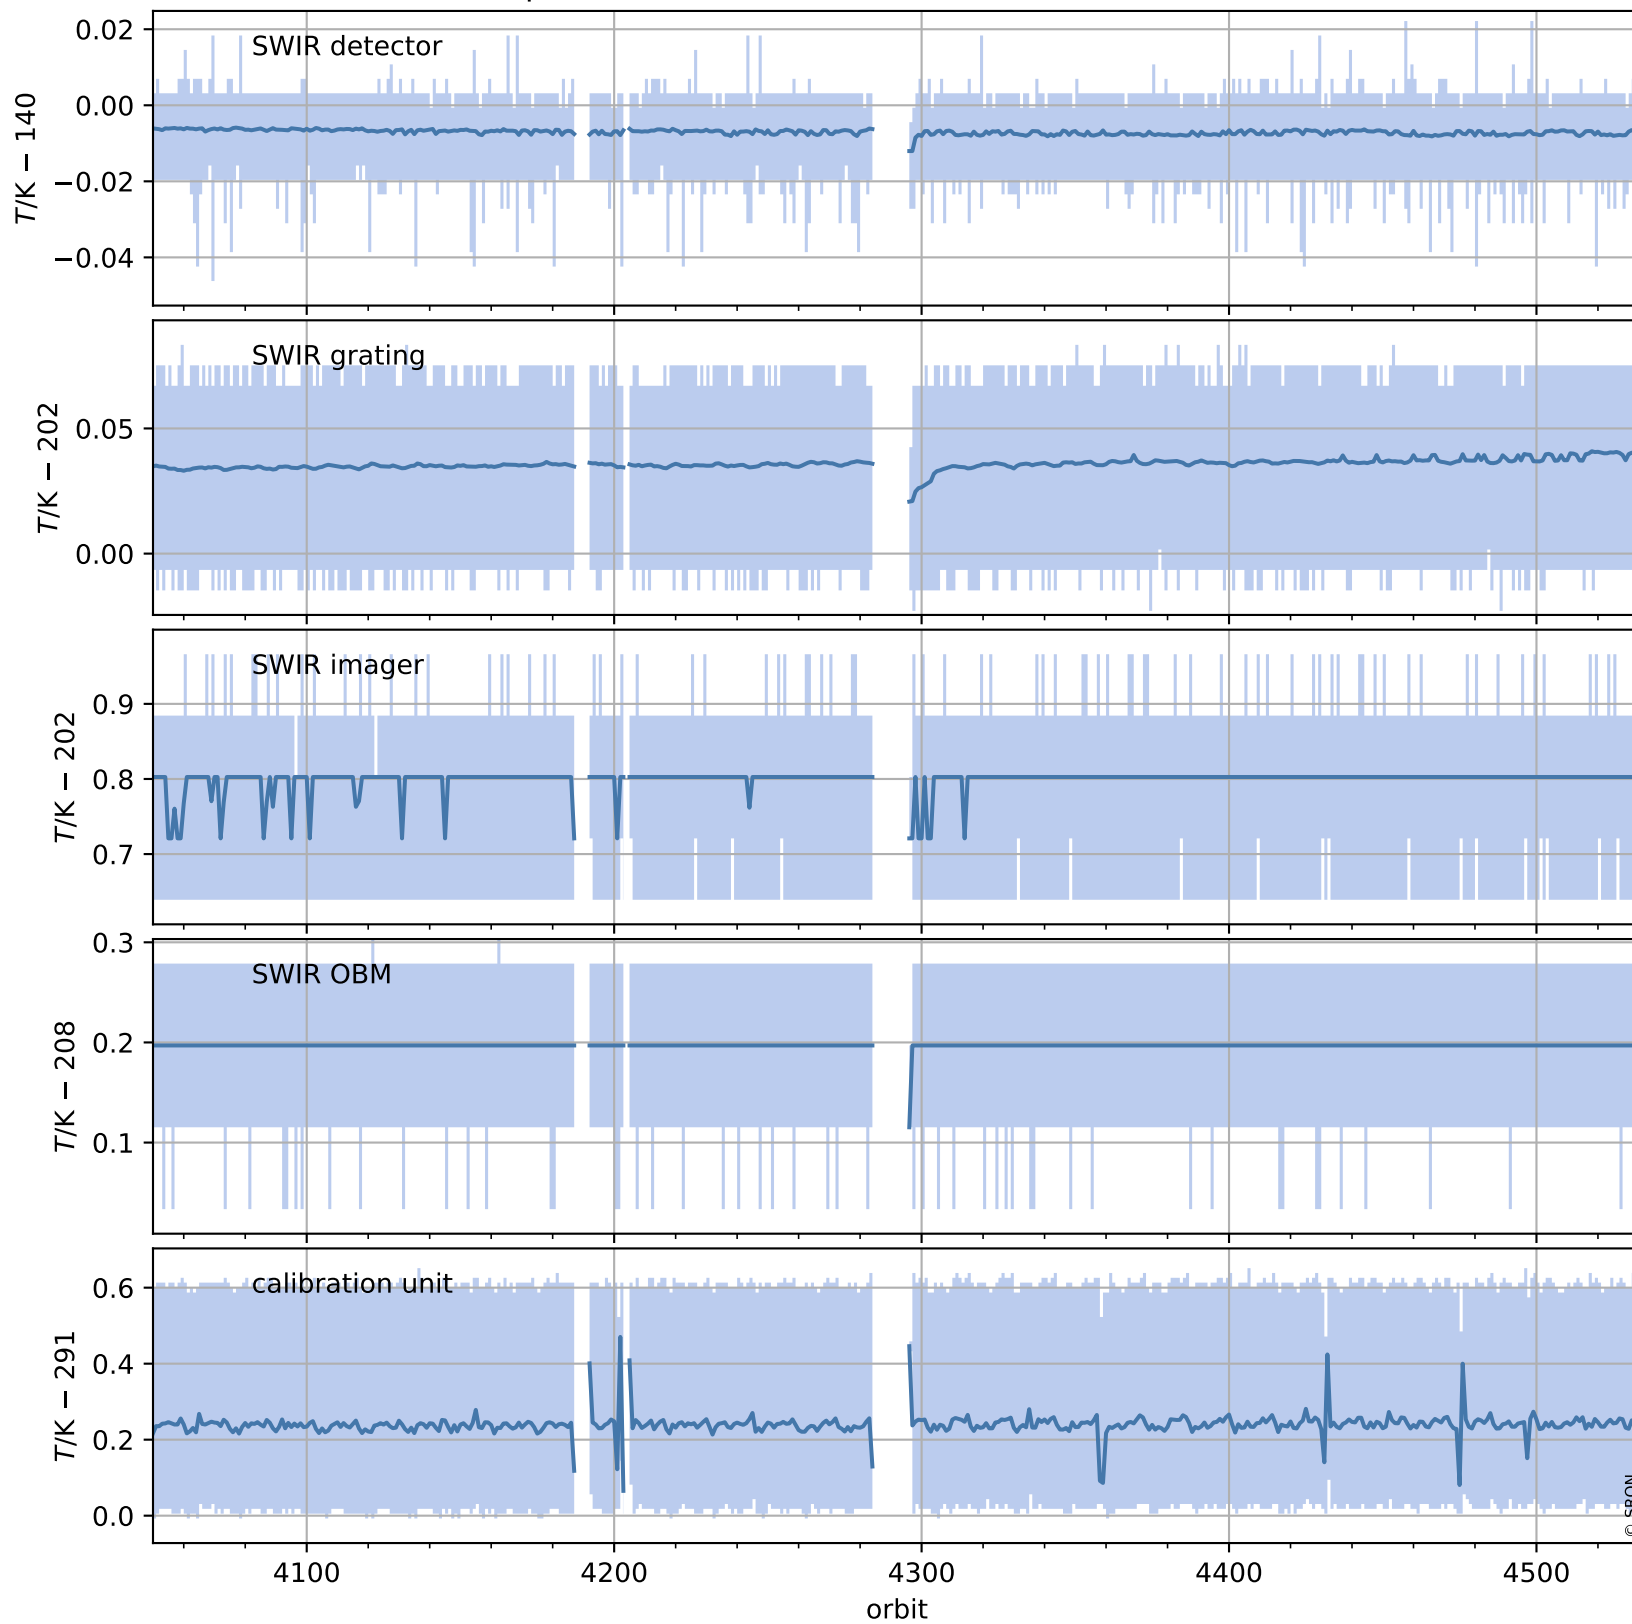

Tropomi SWIR housekeeping data

orbits : [4521, 4534]
coverage : 2018-08-28 / 2018-08-29
created : 2023-08-21T08:34:18

Temperature of sensors relevant for SWIR (one day)

Tropomi SWIR housekeeping data

orbits : [4050, 4534]
coverage : 2018-07-25 / 2018-08-29
created : 2023-08-21T08:34:18

Temperature of sensors relevant for SWIR (last month)

Tropomi SWIR housekeeping data

orbits : [4521, 4534]
coverage : 2018-08-28 / 2018-08-29
created : 2023-08-21T08:34:19

Current and duty cycle of 3 heaters relevant for SWIR (one day)

Tropomi SWIR housekeeping data

orbits : [4050, 4534]
coverage : 2018-07-25 / 2018-08-29
created : 2023-08-21T08:34:19

Current and duty cycle of 3 heaters relevant for SWIR (last month)

Tropomi SWIR housekeeping data

orbits : [4521, 4534]
coverage : 2018-08-28 / 2018-08-29
created : 2023-08-21T08:34:20

Temperature of sensors at the SWIR front-end electronics (one day)

Tropomi SWIR housekeeping data

orbits : [4050, 4534]
coverage : 2018-07-25 / 2018-08-29
created : 2023-08-21T08:34:20