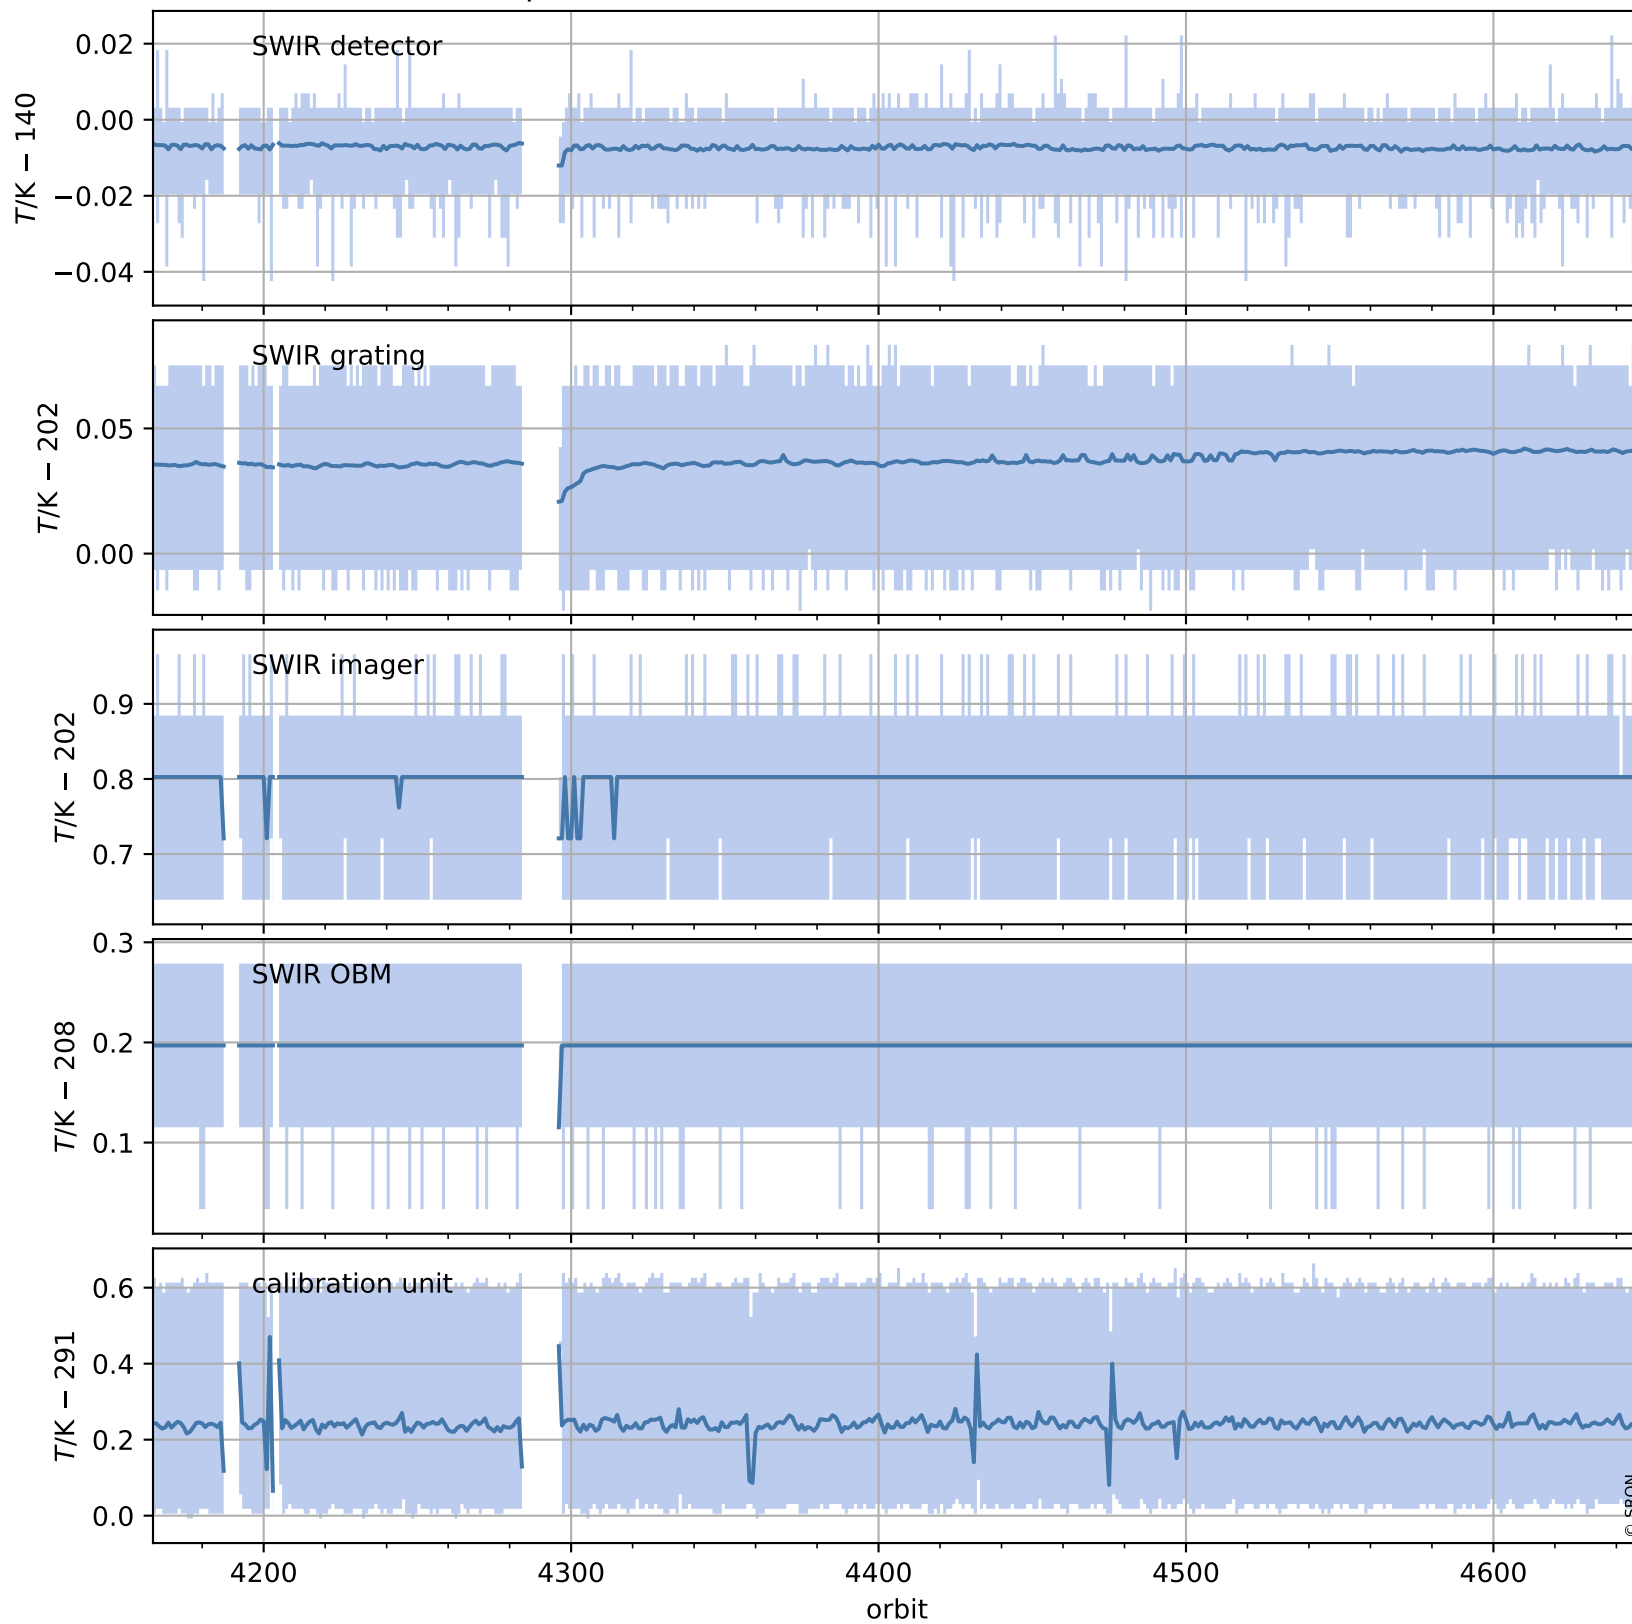

# Tropomi SWIR housekeeping data

orbits : [4634, 4648]  
coverage : 2018-09-05 / 2018-09-06  
created : 2023-08-21T08:34:37

## Temperature of sensors relevant for SWIR (one day)

# Tropomi SWIR housekeeping data

orbits : [4164, 4648]  
coverage : 2018-08-02 / 2018-09-06  
created : 2023-08-21T08:34:38

## Temperature of sensors relevant for SWIR (last month)