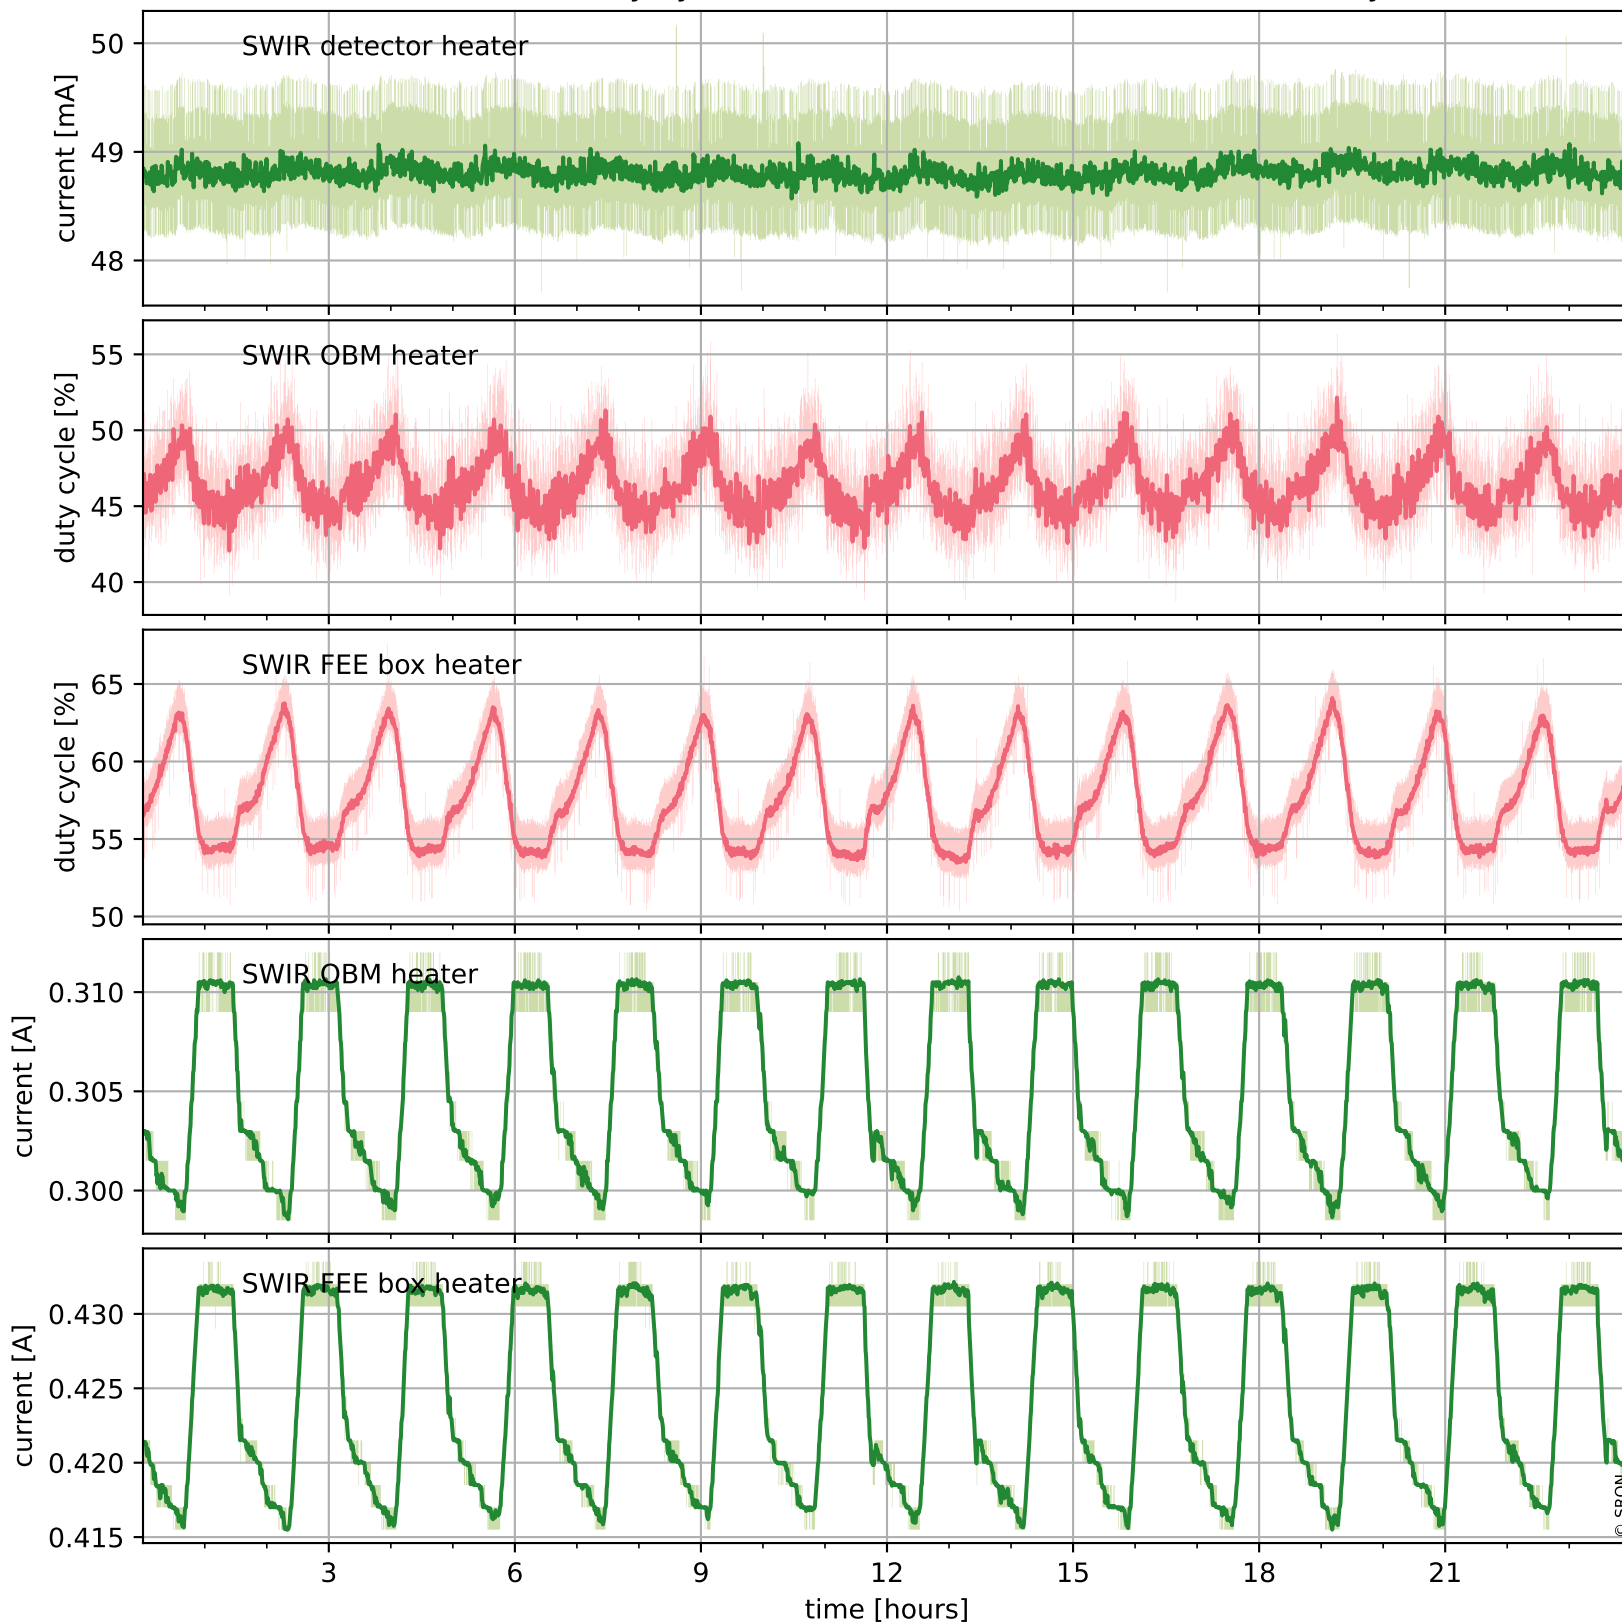

Tropomi SWIR housekeeping data

orbits : [4634, 4648]
coverage : 2018-09-05 / 2018-09-06
created : 2023-08-21T08:34:38

Current and duty cycle of 3 heaters relevant for SWIR (one day)