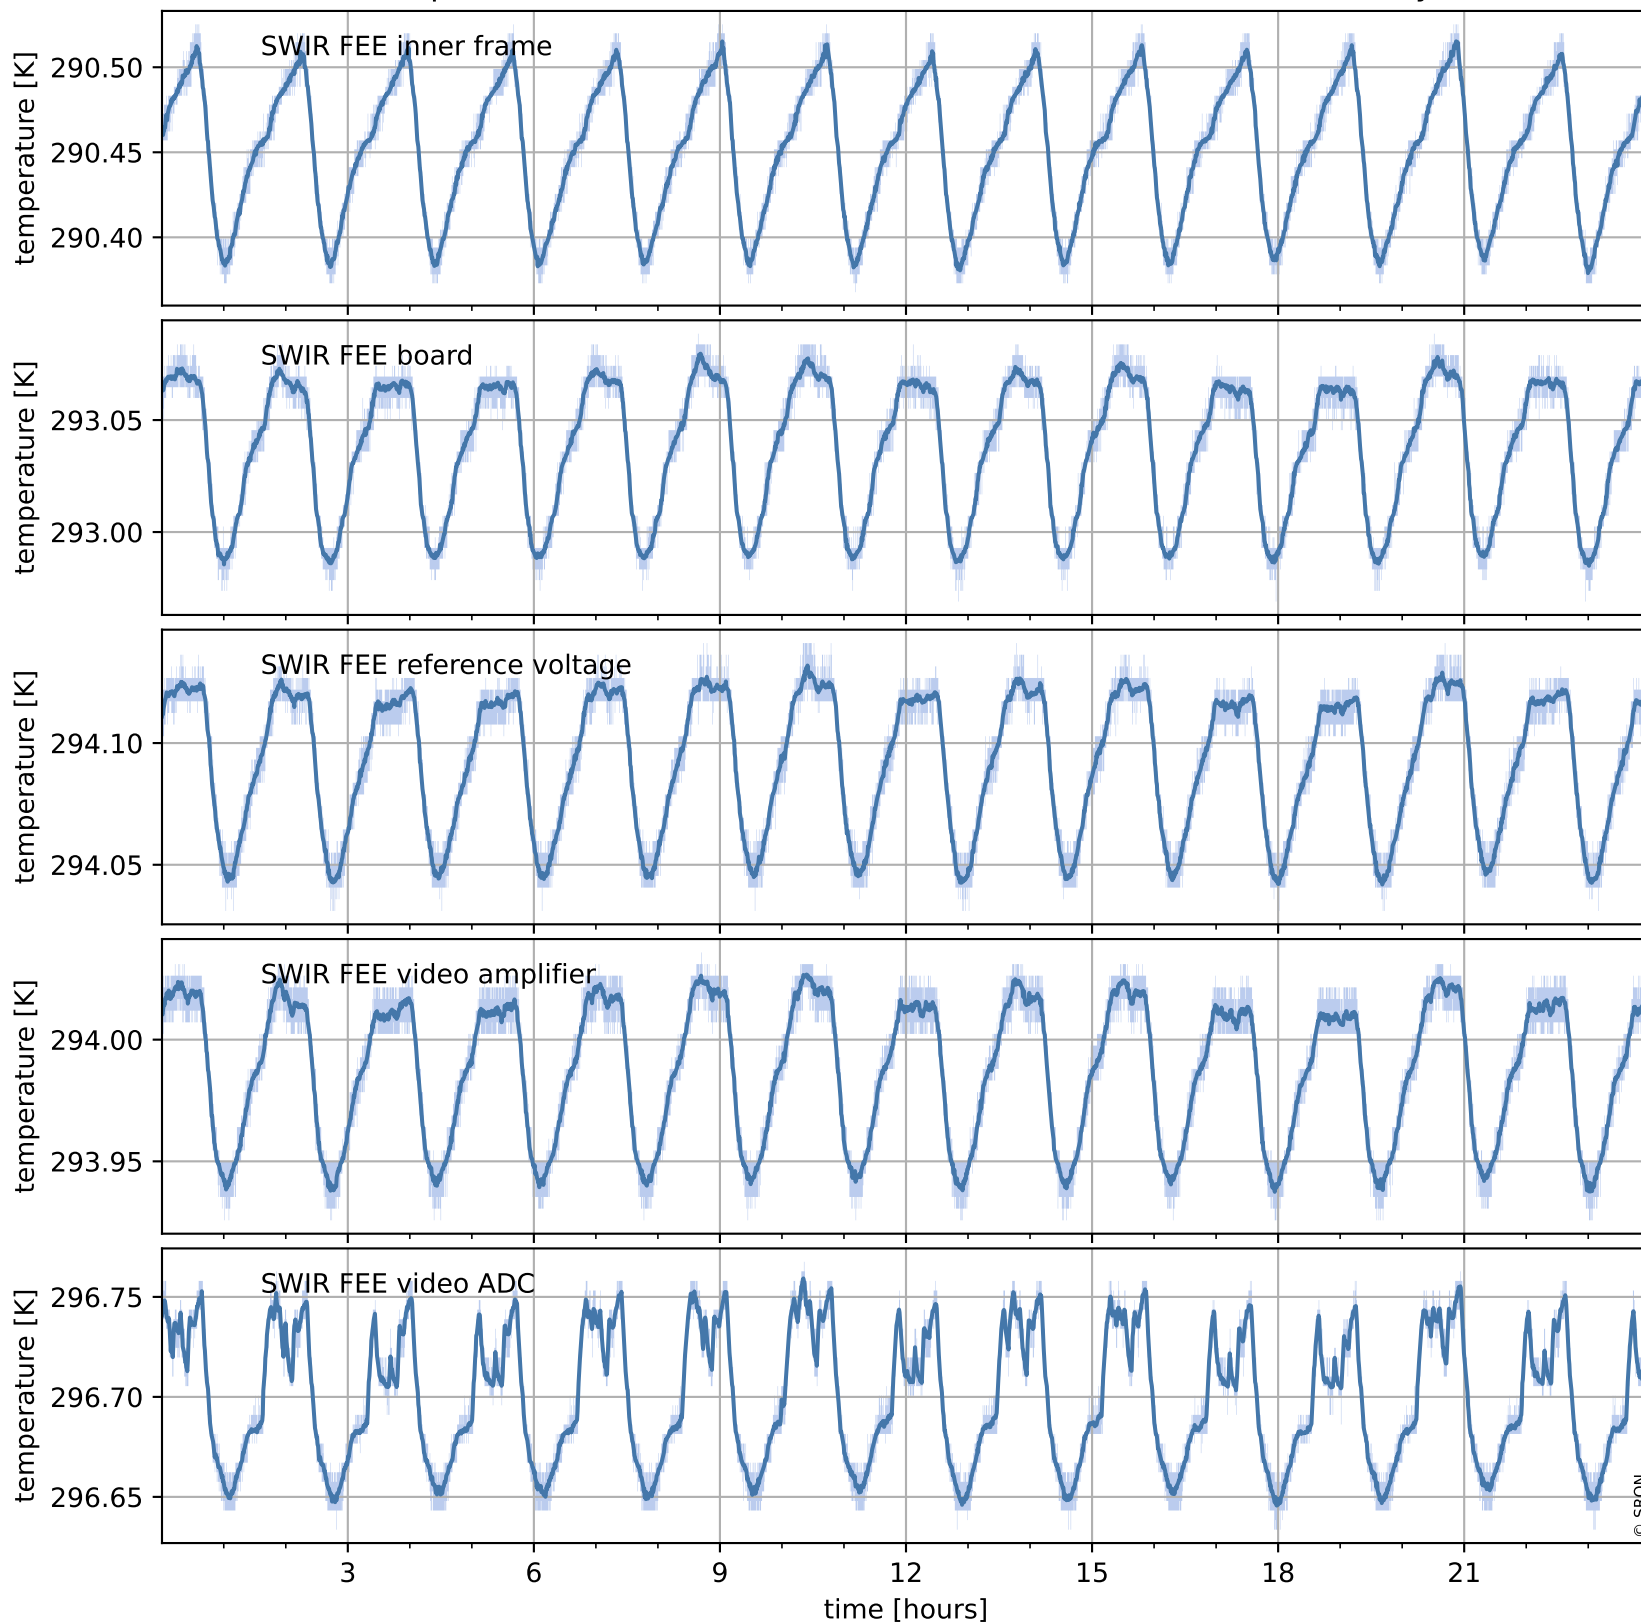

Tropomi SWIR housekeeping data

orbits : [4634, 4648]
coverage : 2018-09-05 / 2018-09-06
created : 2023-08-21T08:34:39

Temperature of sensors at the SWIR front-end electronics (one day)