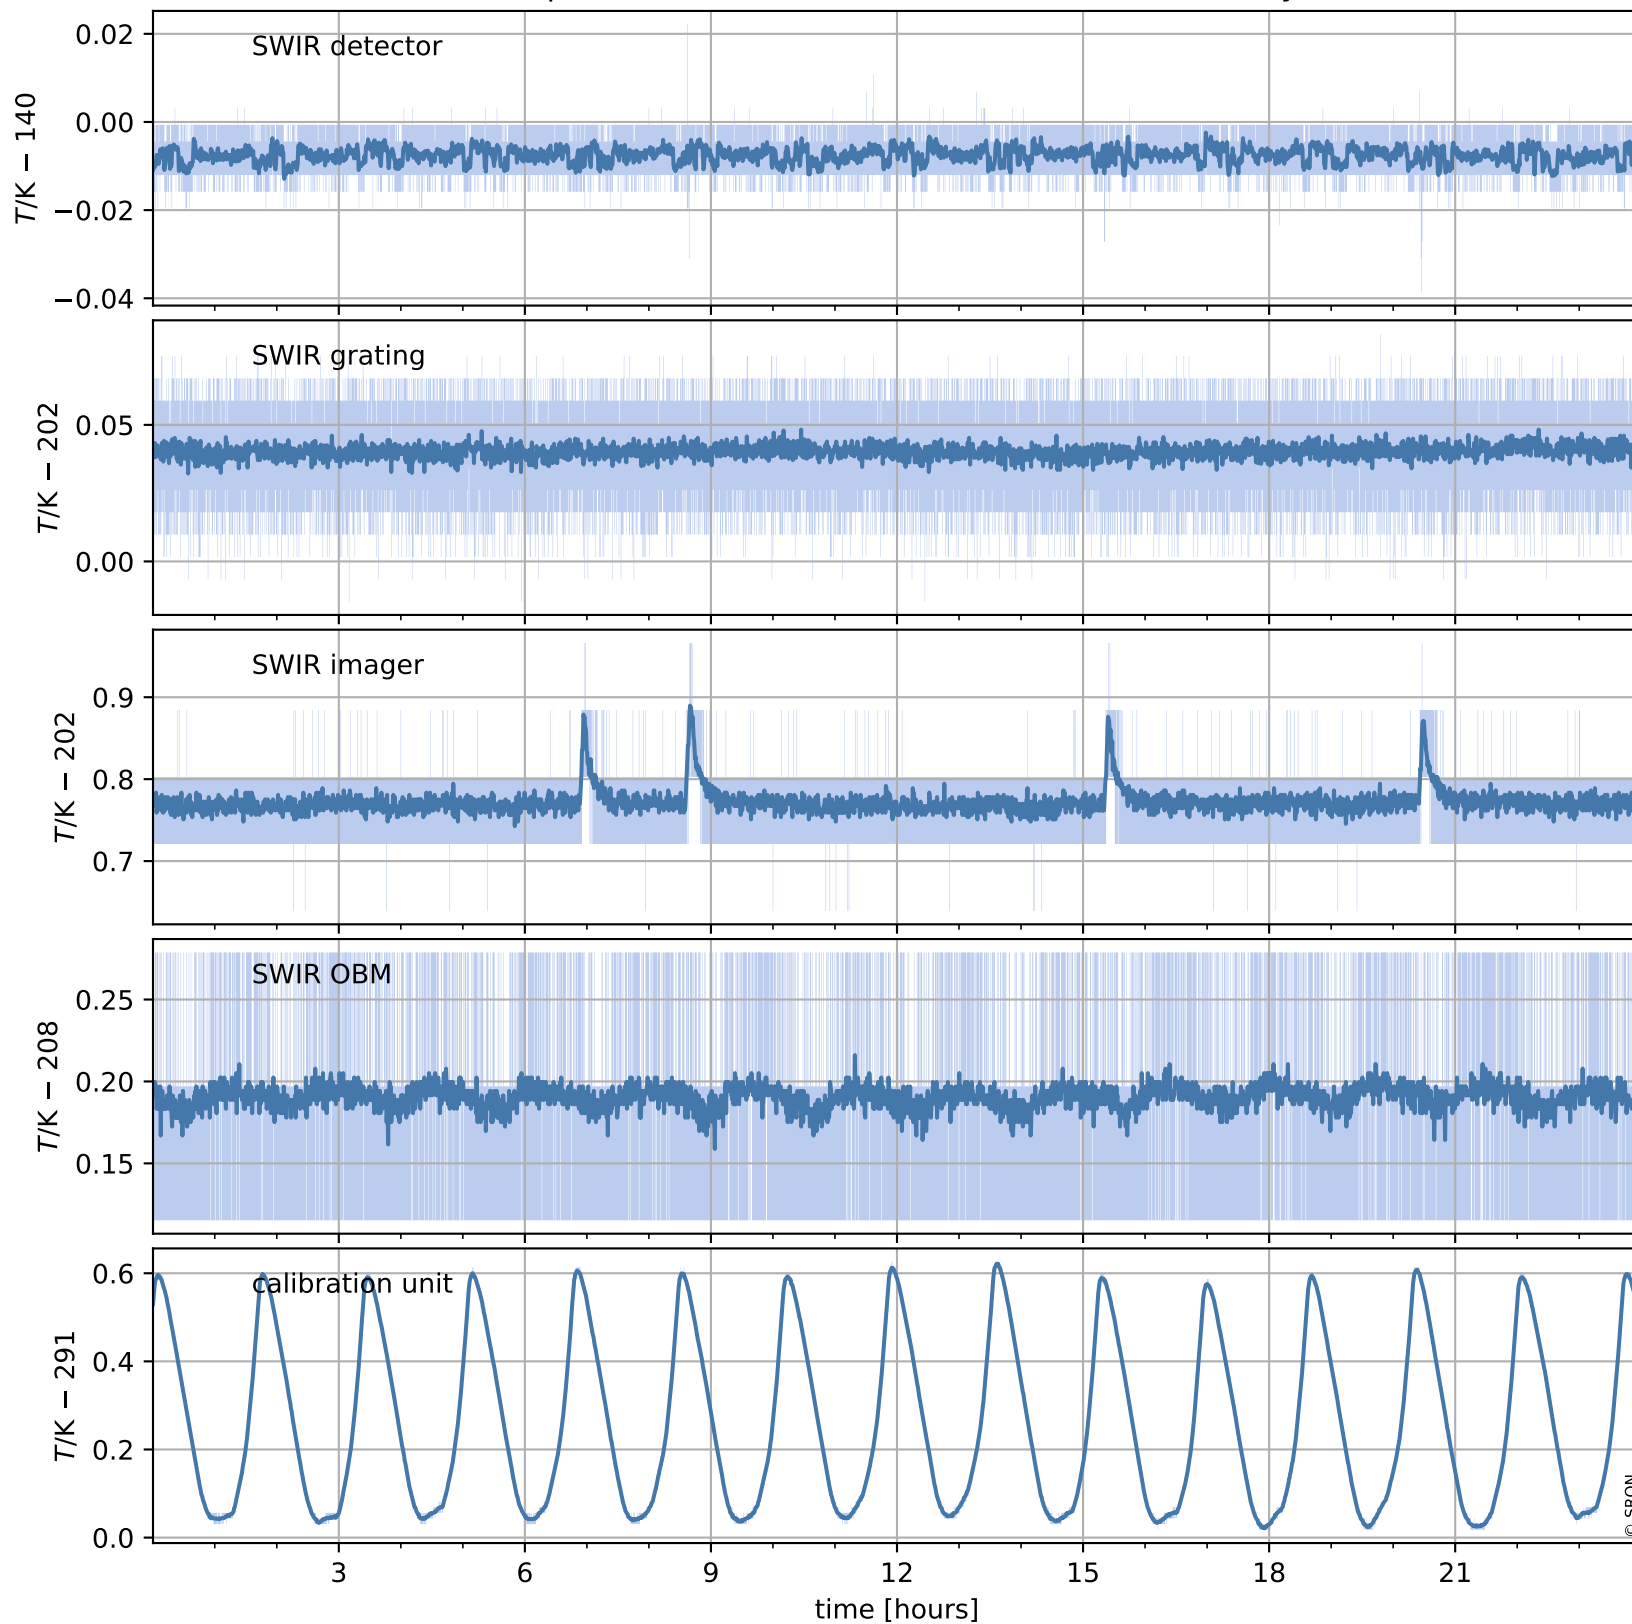

# Tropomi SWIR housekeeping data

orbits : [4634, 4648]  
coverage : 2018-09-05 / 2018-09-06  
created : 2023-08-21T08:34:37

## Temperature of sensors relevant for SWIR (one day)

## Temperature of sensors relevant for SWIR (last month)