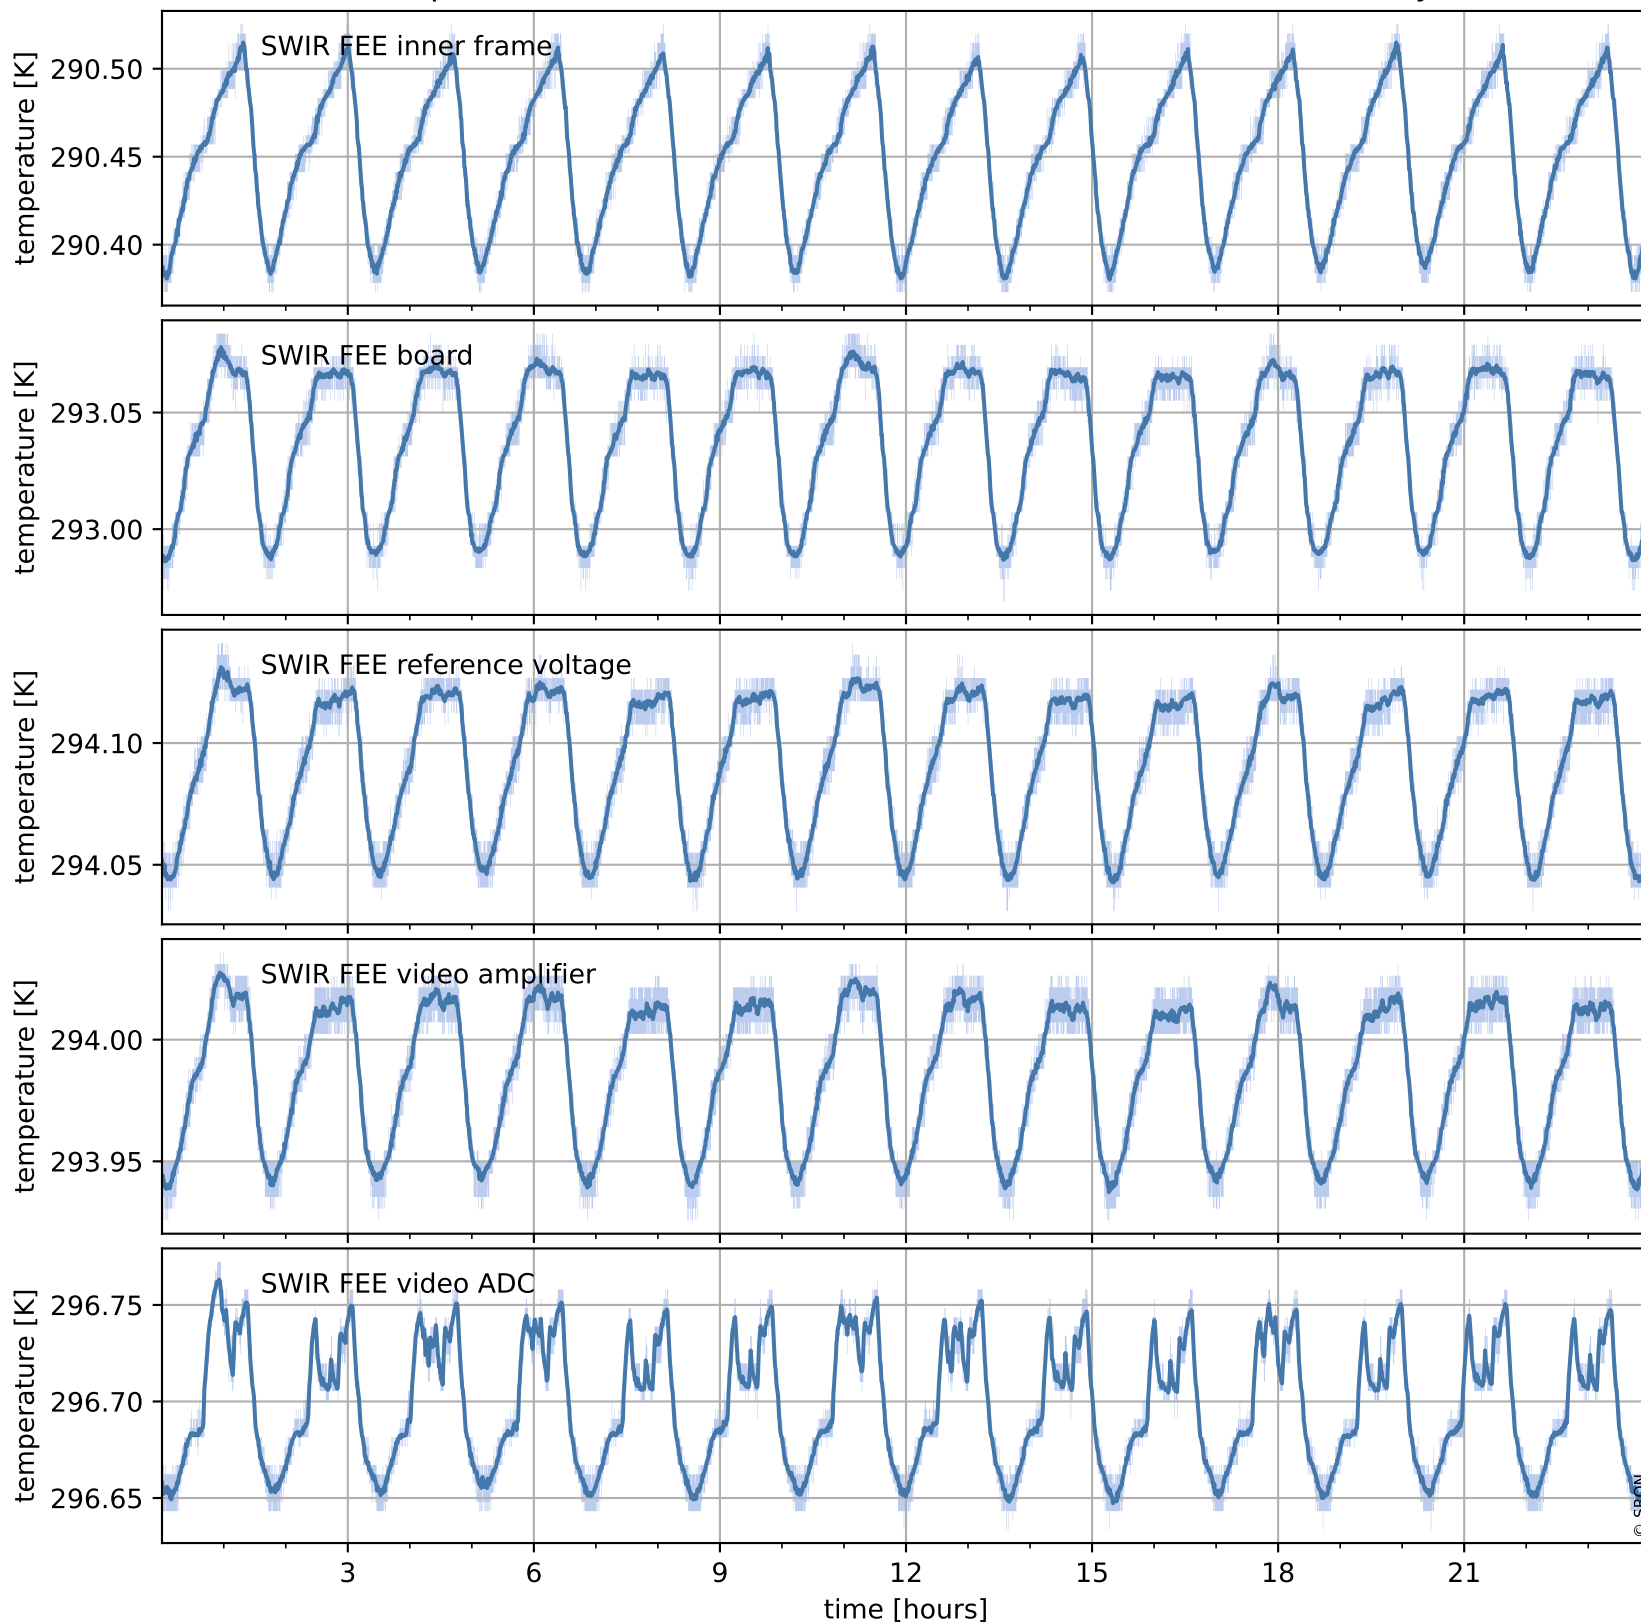

Tropomi SWIR housekeeping data

orbits : [4677, 4690]
coverage : 2018-09-08 / 2018-09-09
created : 2023-08-21T08:34:46

Temperature of sensors at the SWIR front-end electronics (one day)