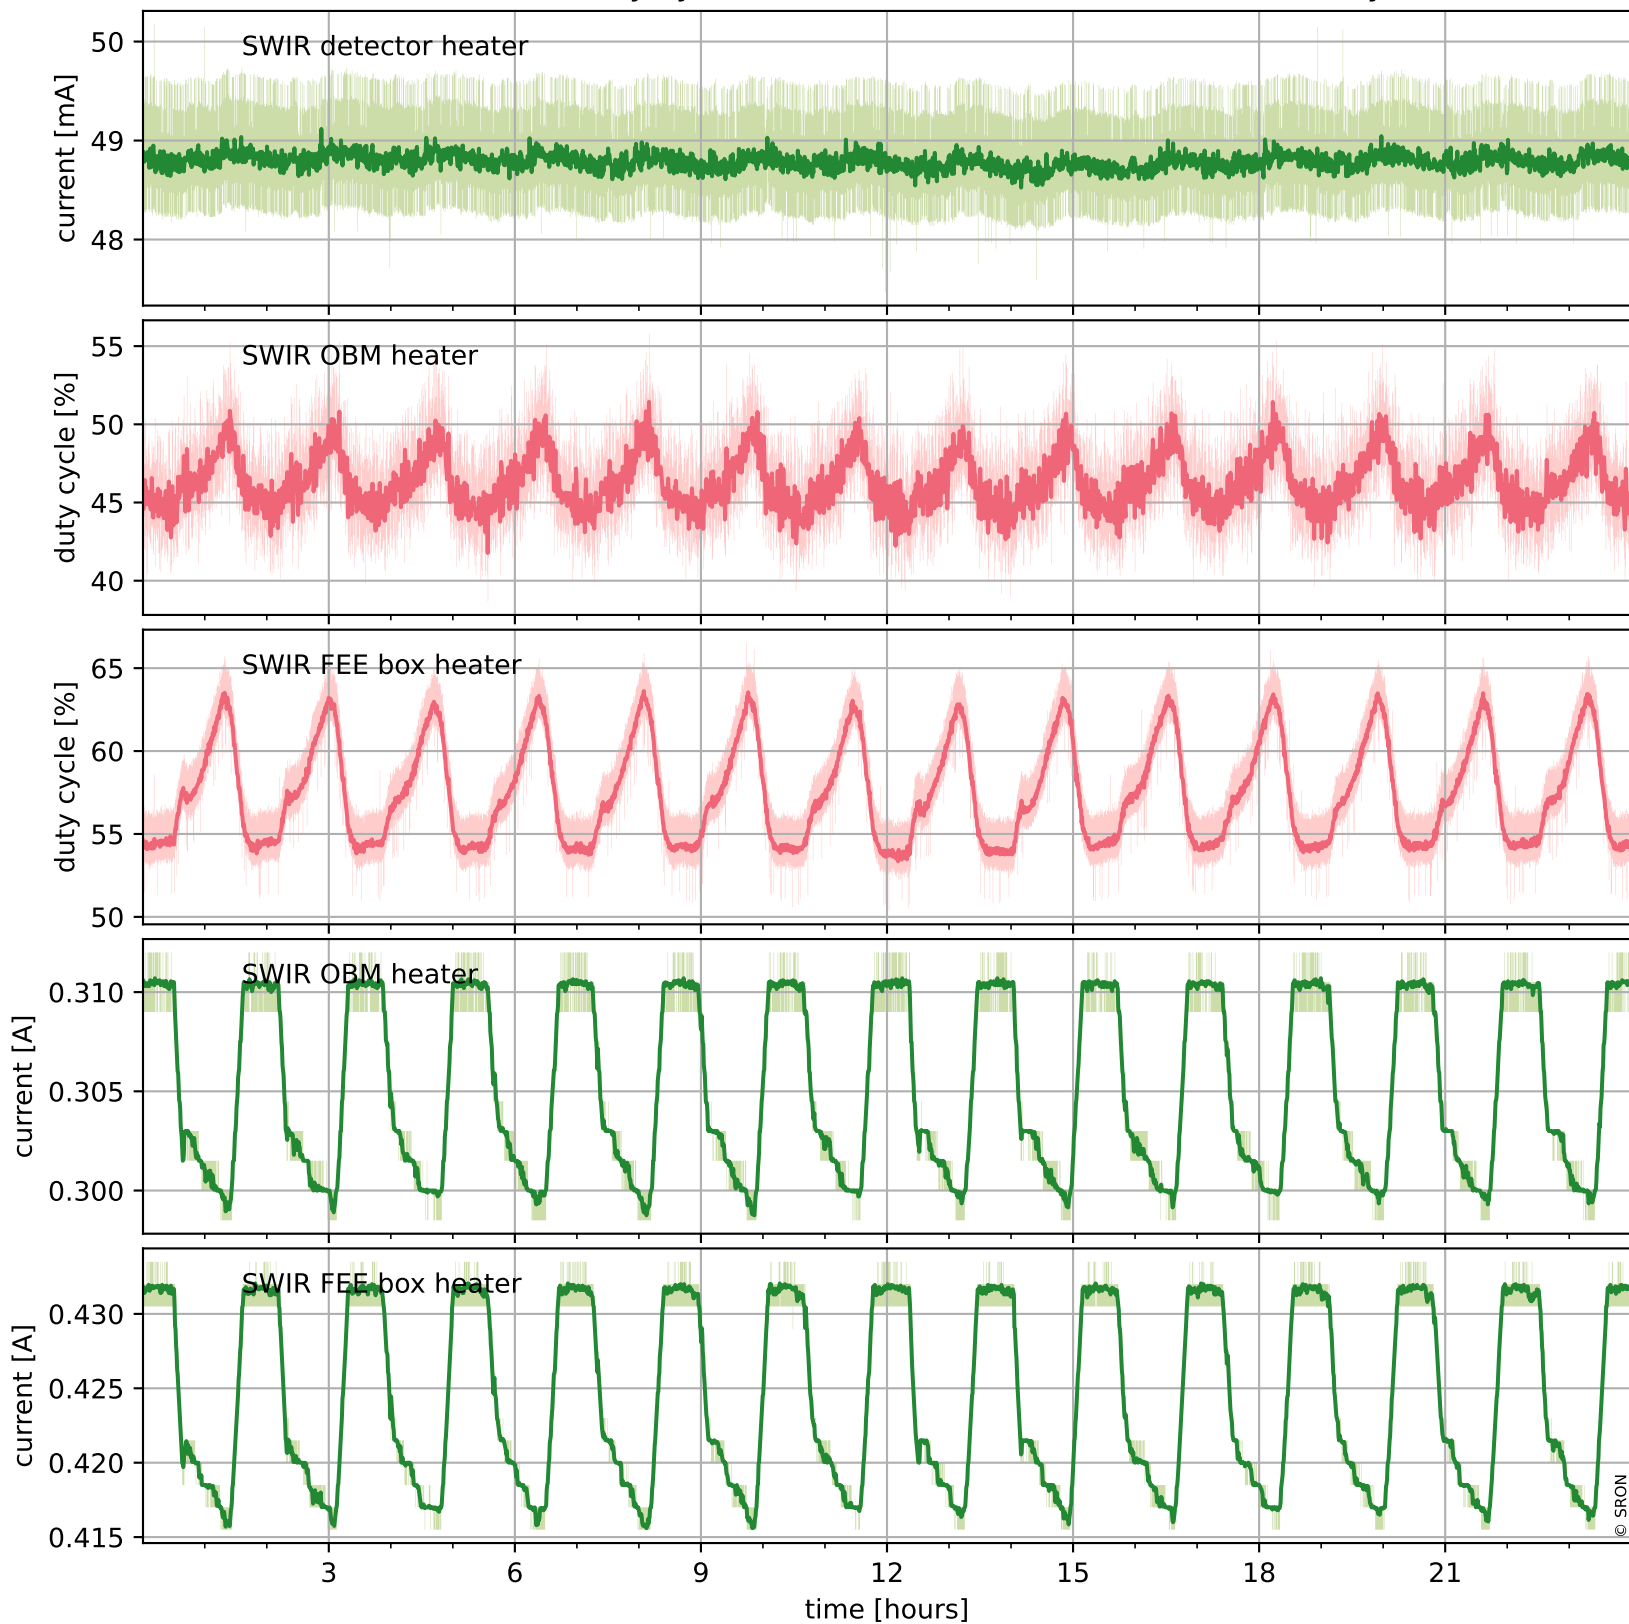

Tropomi SWIR housekeeping data

orbits : [4677, 4690]
coverage : 2018-09-08 / 2018-09-09
created : 2023-08-21T08:34:45

Temperature of sensors relevant for SWIR (one day)

Tropomi SWIR housekeeping data

orbits : [4206, 4690]
coverage : 2018-08-05 / 2018-09-09
created : 2023-08-21T08:34:45

Tropomi SWIR housekeeping data

orbits : [4677, 4690]
coverage : 2018-09-08 / 2018-09-09
created : 2023-08-21T08:34:45

Current and duty cycle of 3 heaters relevant for SWIR (one day)

Tropomi SWIR housekeeping data

orbits : [4206, 4690]
coverage : 2018-08-05 / 2018-09-09
created : 2023-08-21T08:34:46

Current and duty cycle of 3 heaters relevant for SWIR (last month)

Tropomi SWIR housekeeping data

orbits : [4677, 4690]
coverage : 2018-09-08 / 2018-09-09
created : 2023-08-21T08:34:46