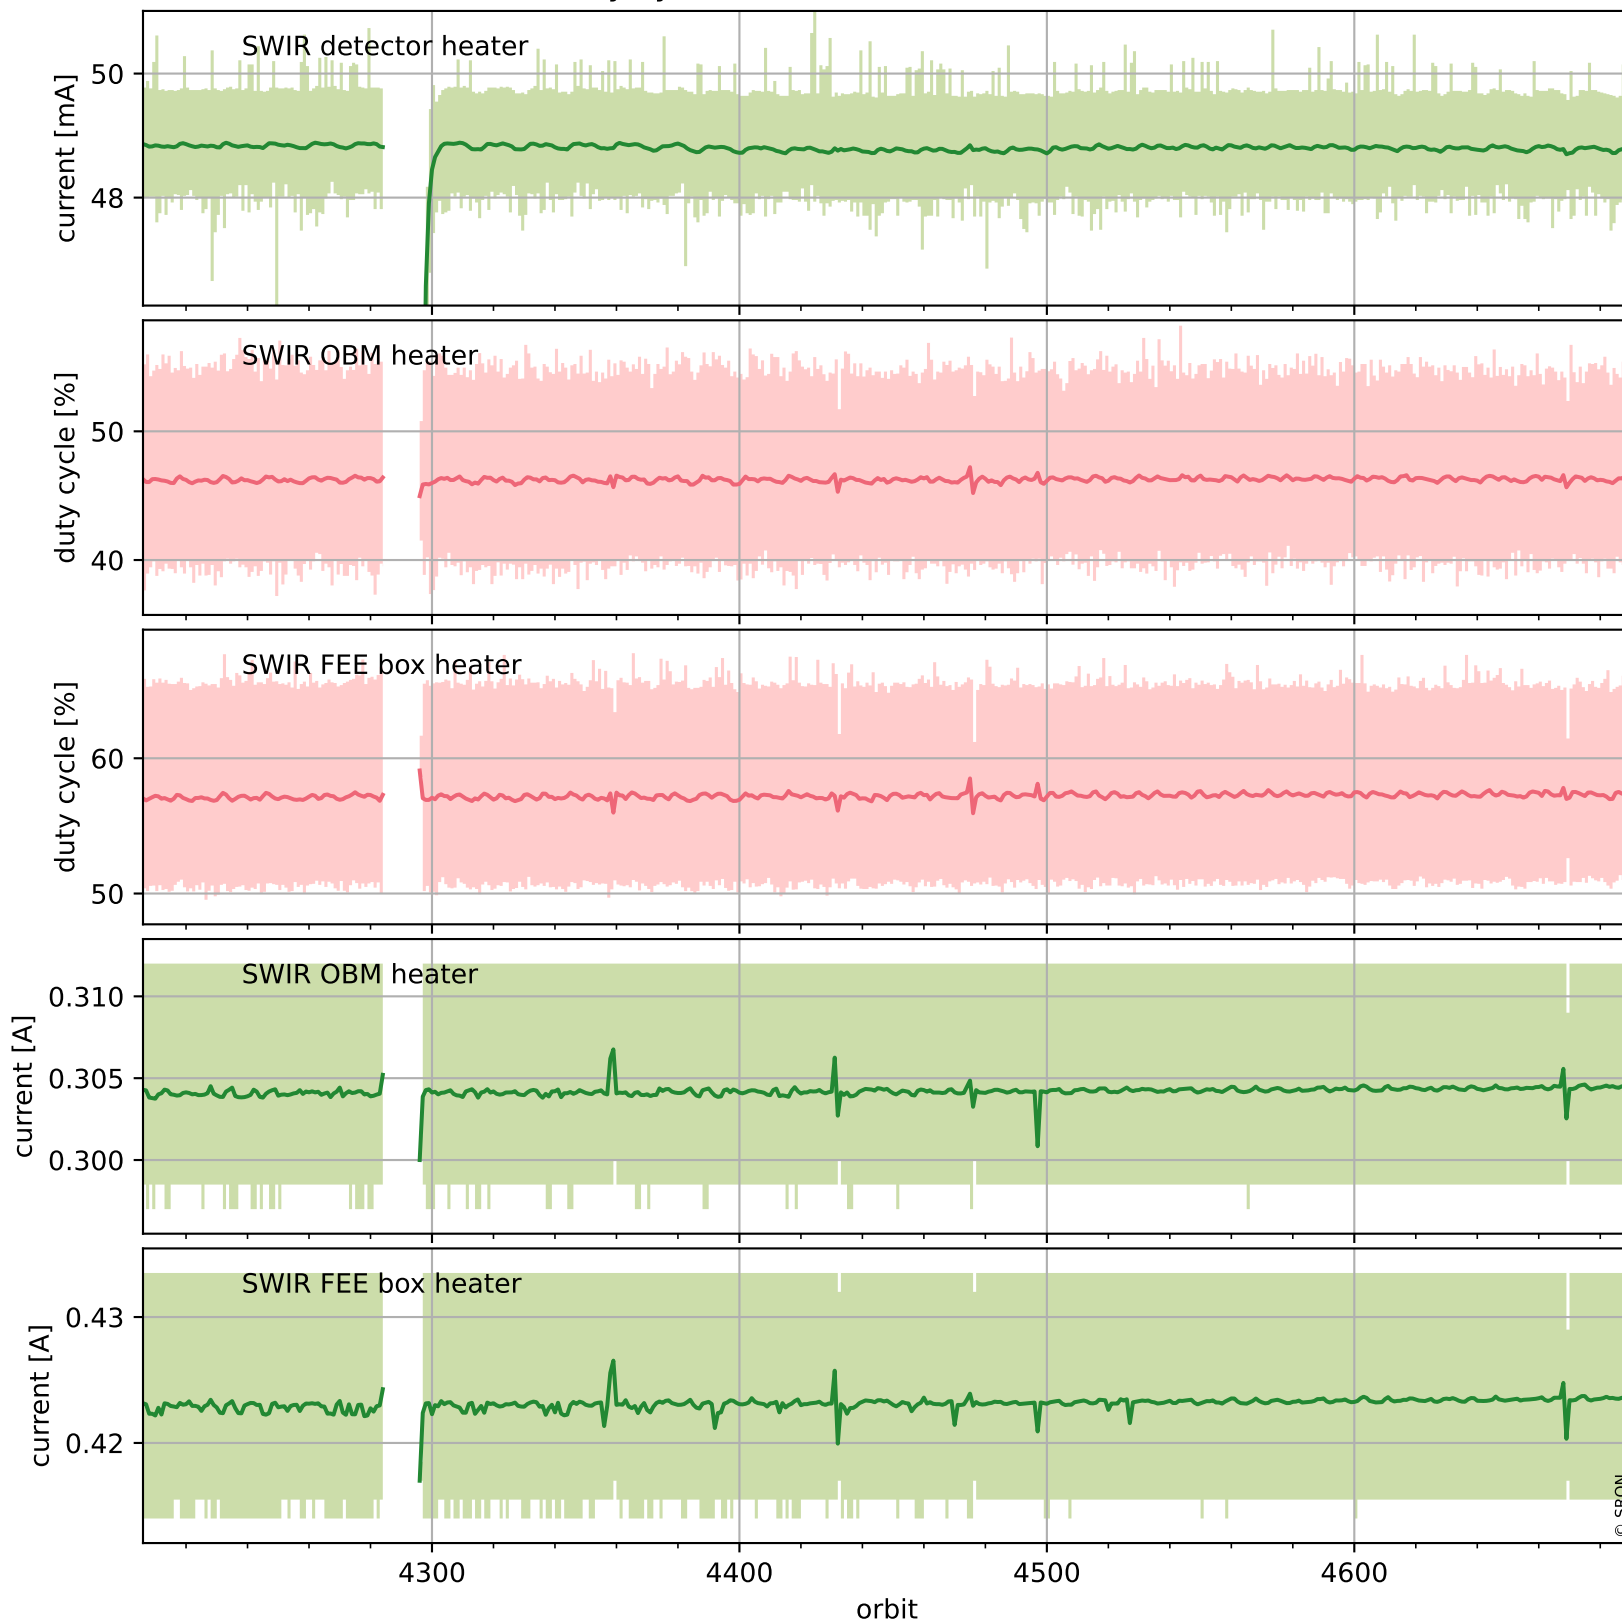

Tropomi SWIR housekeeping data

orbits : [4677, 4690]
coverage : 2018-09-08 / 2018-09-09
created : 2023-08-21T08:34:45

Temperature of sensors relevant for SWIR (one day)

Tropomi SWIR housekeeping data

orbits : [4206, 4690]
coverage : 2018-08-05 / 2018-09-09
created : 2023-08-21T08:34:45

Tropomi SWIR housekeeping data

orbits : [4677, 4690]
coverage : 2018-09-08 / 2018-09-09
created : 2023-08-21T08:34:45

Current and duty cycle of 3 heaters relevant for SWIR (one day)

Tropomi SWIR housekeeping data

orbits : [4206, 4690]
coverage : 2018-08-05 / 2018-09-09
created : 2023-08-21T08:34:46

Current and duty cycle of 3 heaters relevant for SWIR (last month)

Tropomi SWIR housekeeping data

orbits : [4677, 4690]
coverage : 2018-09-08 / 2018-09-09
created : 2023-08-21T08:34:46

Temperature of sensors at the SWIR front-end electronics (one day)

Tropomi SWIR housekeeping data

orbits : [4206, 4690]
coverage : 2018-08-05 / 2018-09-09
created : 2023-08-21T08:34:46

Temperature of sensors at the SWIR front-end electronics (last month)