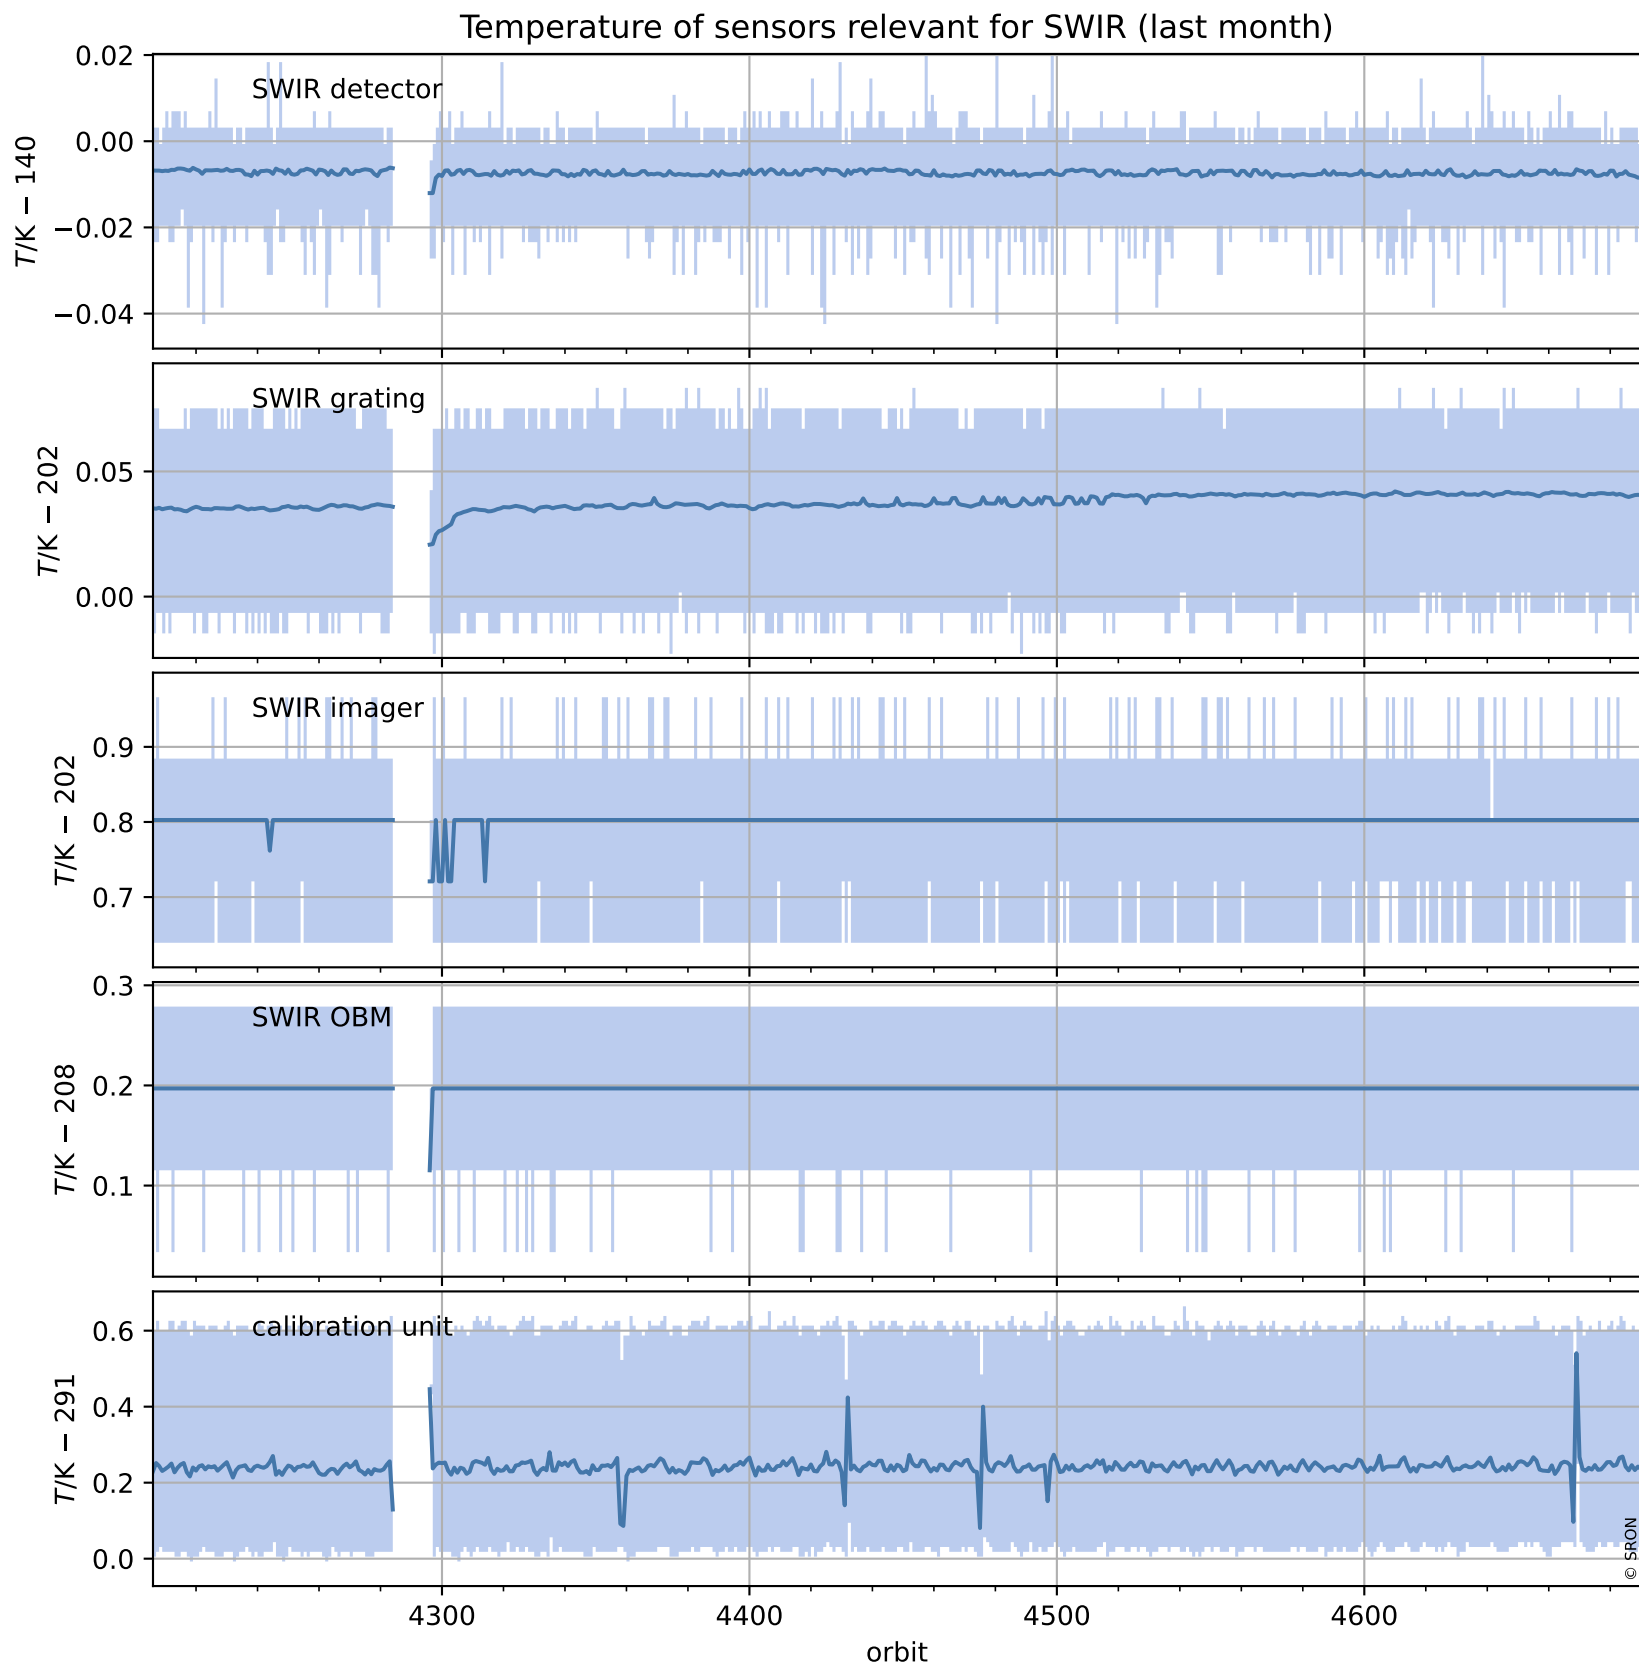

Tropomi SWIR housekeeping data

orbits : [4677, 4690]
coverage : 2018-09-08 / 2018-09-09
created : 2023-08-21T08:34:45

Temperature of sensors relevant for SWIR (one day)

Tropomi SWIR housekeeping data

orbits : [4206, 4690]
coverage : 2018-08-05 / 2018-09-09
created : 2023-08-21T08:34:45

Tropomi SWIR housekeeping data

orbits : [4677, 4690]
coverage : 2018-09-08 / 2018-09-09
created : 2023-08-21T08:34:45

Current and duty cycle of 3 heaters relevant for SWIR (one day)

Tropomi SWIR housekeeping data

orbits : [4206, 4690]
coverage : 2018-08-05 / 2018-09-09
created : 2023-08-21T08:34:46

Current and duty cycle of 3 heaters relevant for SWIR (last month)

Tropomi SWIR housekeeping data

orbits : [4677, 4690]
coverage : 2018-09-08 / 2018-09-09
created : 2023-08-21T08:34:46