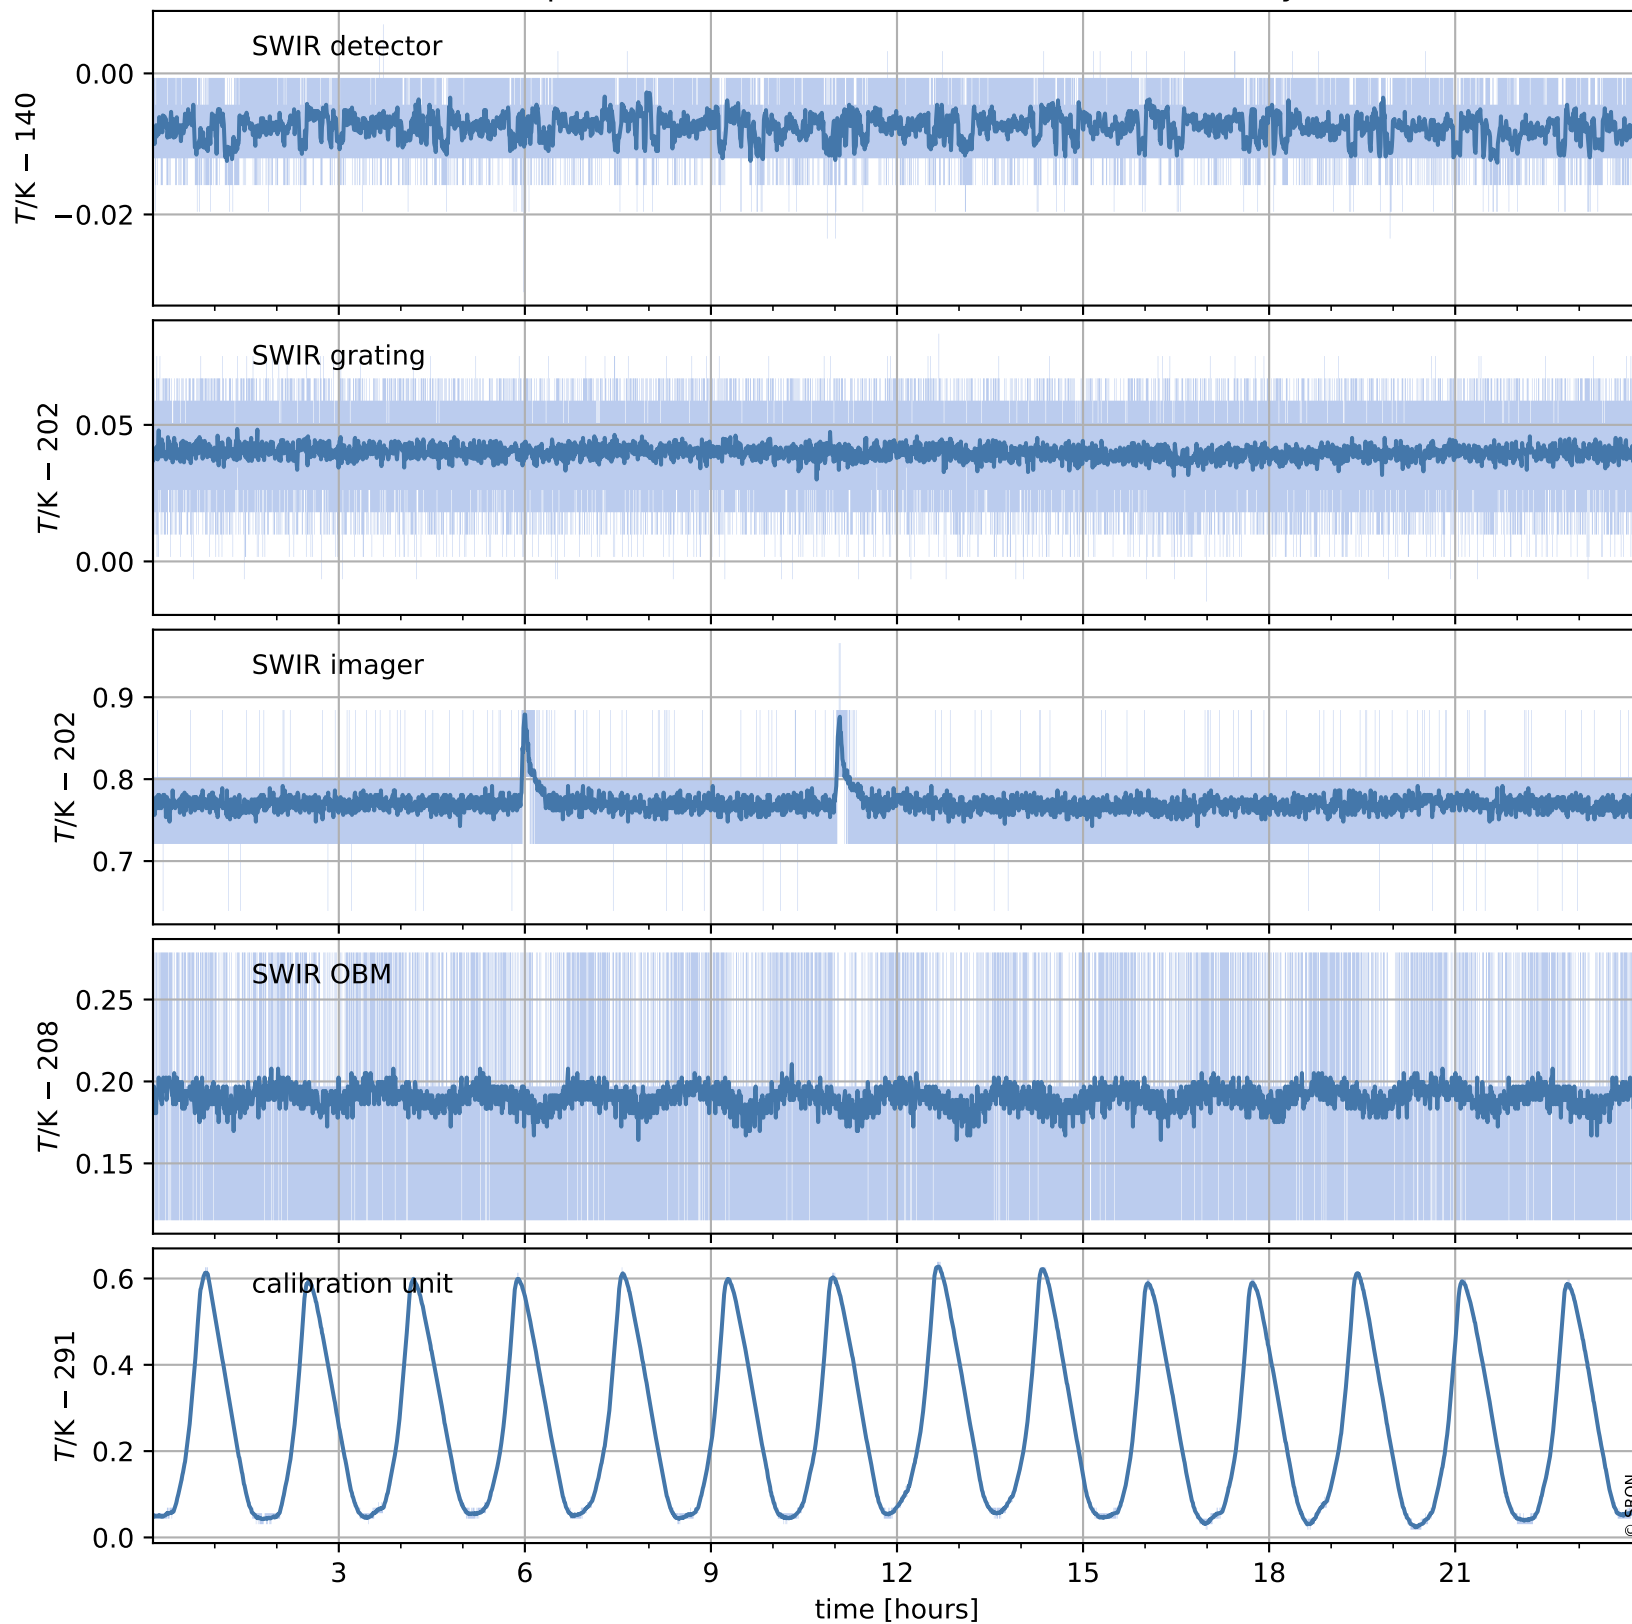

Tropomi SWIR housekeeping data

orbits : [4677, 4690]
coverage : 2018-09-08 / 2018-09-09
created : 2023-08-21T08:34:45

Temperature of sensors relevant for SWIR (one day)

Tropomi SWIR housekeeping data

orbits : [4206, 4690]
coverage : 2018-08-05 / 2018-09-09
created : 2023-08-21T08:34:45

Tropomi SWIR housekeeping data

orbits : [4677, 4690]
coverage : 2018-09-08 / 2018-09-09
created : 2023-08-21T08:34:45

Current and duty cycle of 3 heaters relevant for SWIR (one day)

Tropomi SWIR housekeeping data

orbits : [4206, 4690]
coverage : 2018-08-05 / 2018-09-09
created : 2023-08-21T08:34:46

Current and duty cycle of 3 heaters relevant for SWIR (last month)

Tropomi SWIR housekeeping data

orbits : [4677, 4690]
coverage : 2018-09-08 / 2018-09-09
created : 2023-08-21T08:34:46