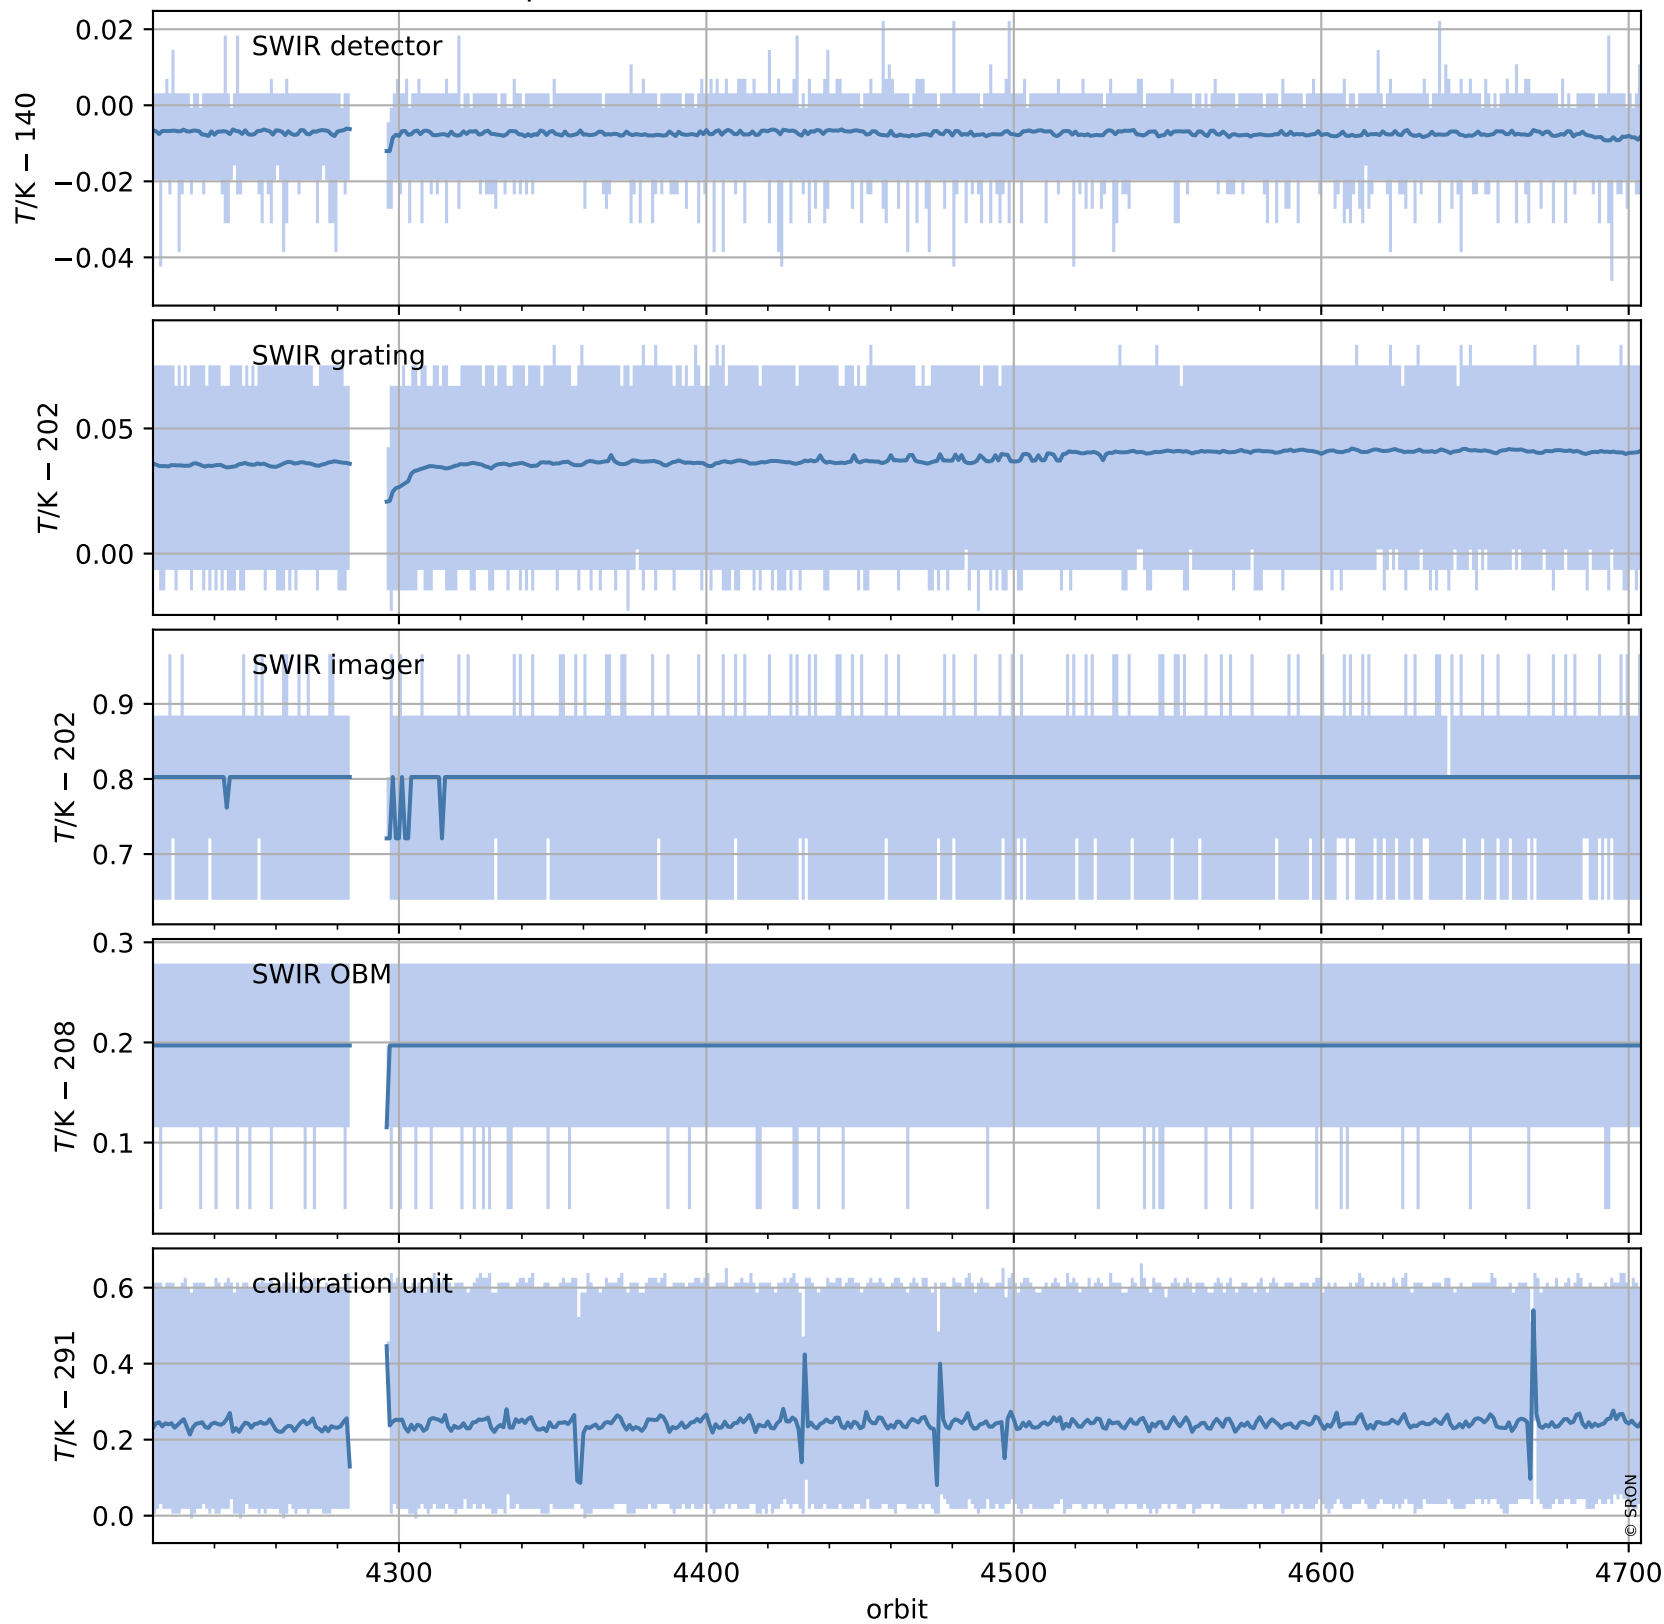

Tropomi SWIR housekeeping data

orbits : [4691, 4704]
coverage : 2018-09-09 / 2018-09-10
created : 2023-08-21T08:34:47

Temperature of sensors relevant for SWIR (one day)

Tropomi SWIR housekeeping data

orbits : [4220, 4704]
coverage : 2018-08-06 / 2018-09-10
created : 2023-08-21T08:34:47

Temperature of sensors relevant for SWIR (last month)

Tropomi SWIR housekeeping data

orbits : [4691, 4704]
coverage : 2018-09-09 / 2018-09-10
created : 2023-08-21T08:34:48

Current and duty cycle of 3 heaters relevant for SWIR (one day)

Tropomi SWIR housekeeping data

orbits : [4220, 4704]
coverage : 2018-08-06 / 2018-09-10
created : 2023-08-21T08:34:48

Current and duty cycle of 3 heaters relevant for SWIR (last month)

Tropomi SWIR housekeeping data

orbits : [4691, 4704]
coverage : 2018-09-09 / 2018-09-10
created : 2023-08-21T08:34:48

Temperature of sensors at the SWIR front-end electronics (one day)

Tropomi SWIR housekeeping data

orbits : [4220, 4704]
coverage : 2018-08-06 / 2018-09-10
created : 2023-08-21T08:34:49