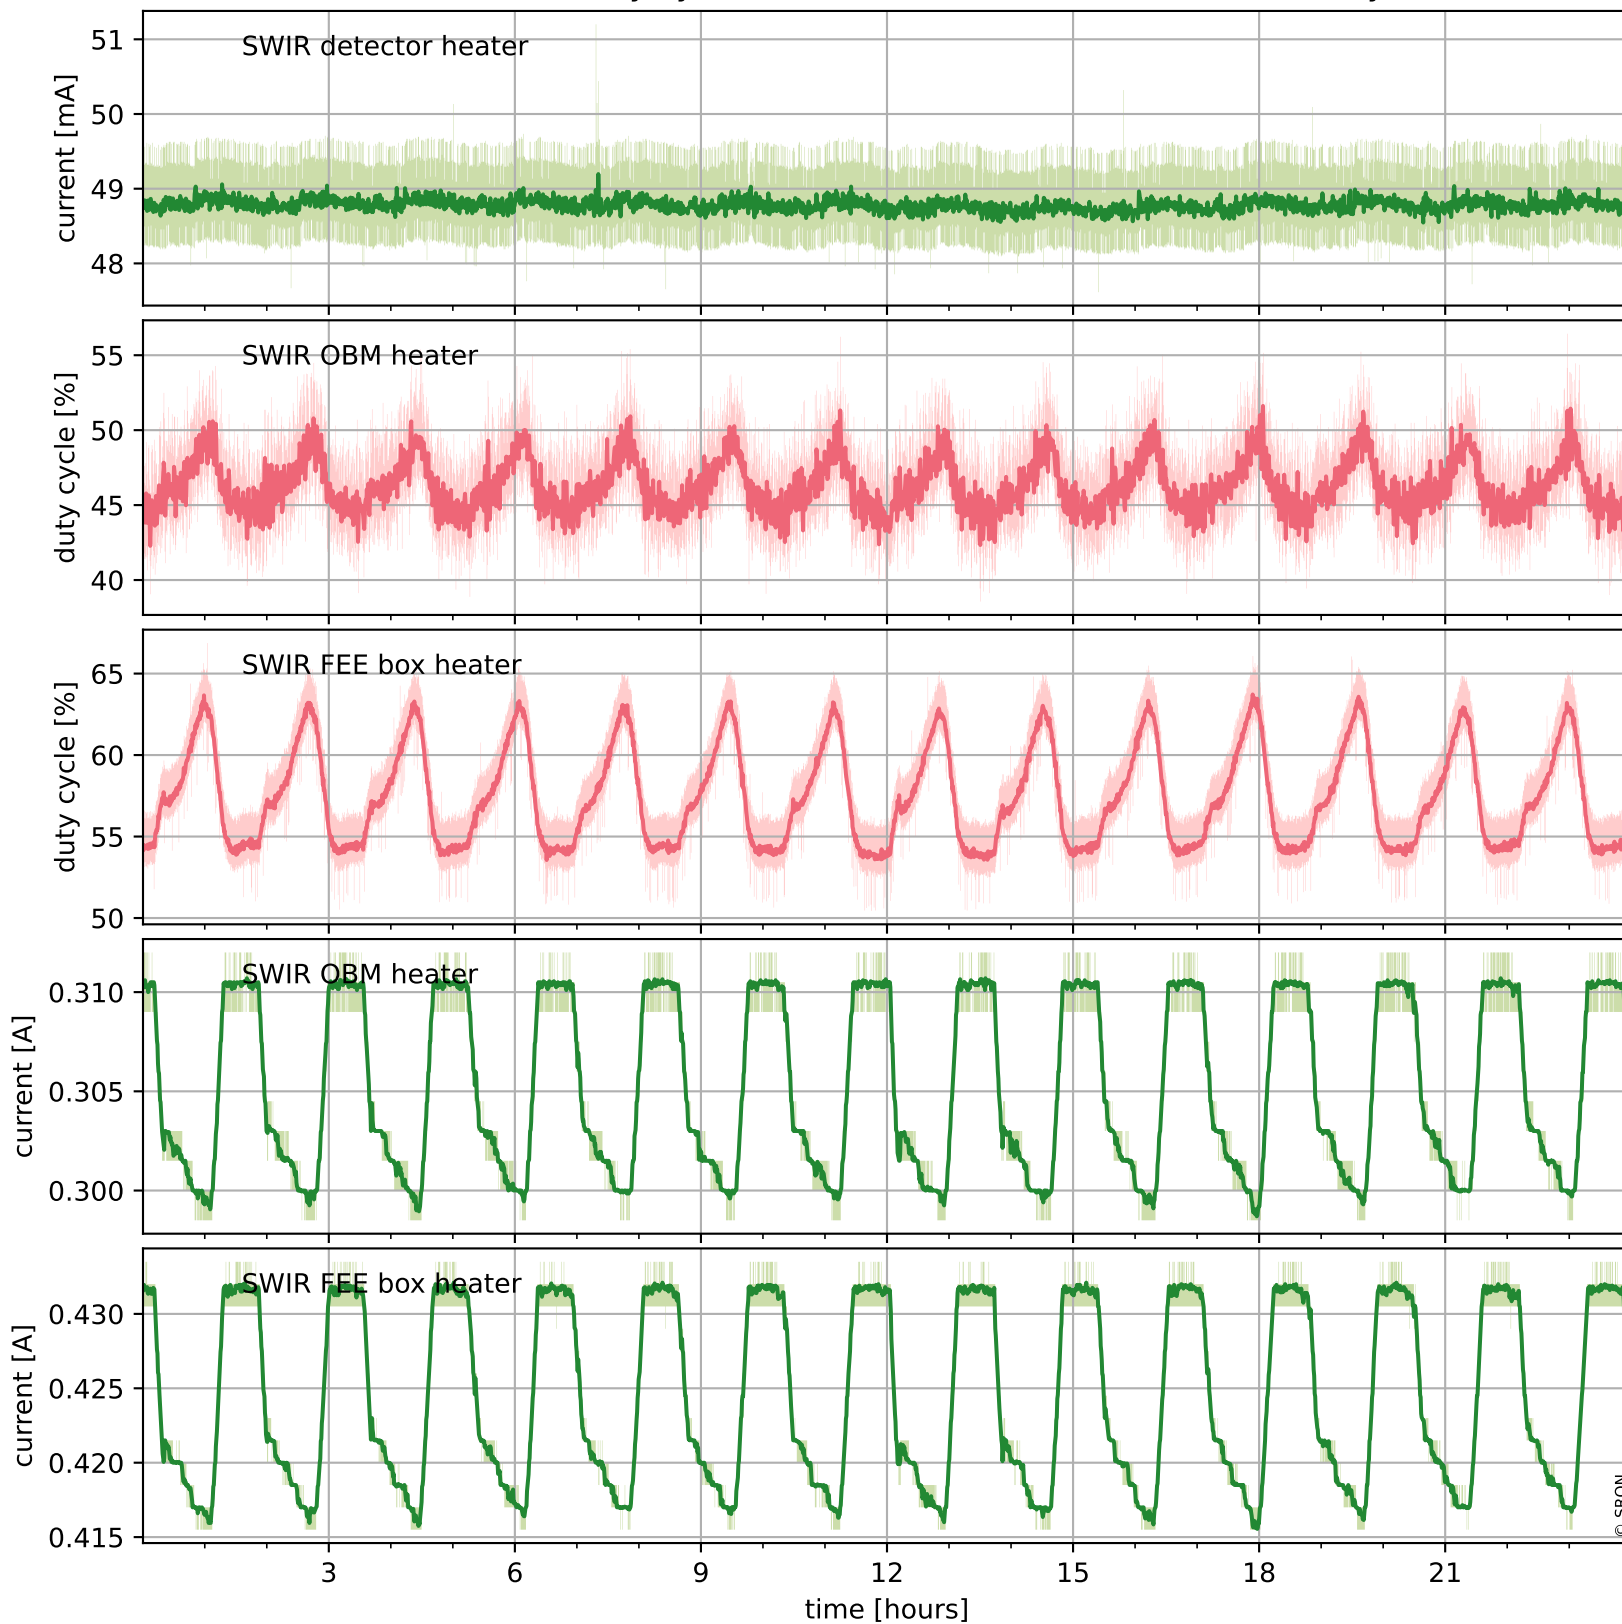

Tropomi SWIR housekeeping data

orbits : [4691, 4704]
coverage : 2018-09-09 / 2018-09-10
created : 2023-08-21T08:34:47

Temperature of sensors relevant for SWIR (one day)

Tropomi SWIR housekeeping data

orbits : [4220, 4704]
coverage : 2018-08-06 / 2018-09-10
created : 2023-08-21T08:34:47

Temperature of sensors relevant for SWIR (last month)

Tropomi SWIR housekeeping data

orbits : [4691, 4704]
coverage : 2018-09-09 / 2018-09-10
created : 2023-08-21T08:34:48

Current and duty cycle of 3 heaters relevant for SWIR (one day)

Tropomi SWIR housekeeping data

orbits : [4220, 4704]
coverage : 2018-08-06 / 2018-09-10
created : 2023-08-21T08:34:48

Current and duty cycle of 3 heaters relevant for SWIR (last month)

Tropomi SWIR housekeeping data

orbits : [4691, 4704]
coverage : 2018-09-09 / 2018-09-10
created : 2023-08-21T08:34:48

Temperature of sensors at the SWIR front-end electronics (one day)

Tropomi SWIR housekeeping data

orbits : [4220, 4704]
coverage : 2018-08-06 / 2018-09-10
created : 2023-08-21T08:34:49