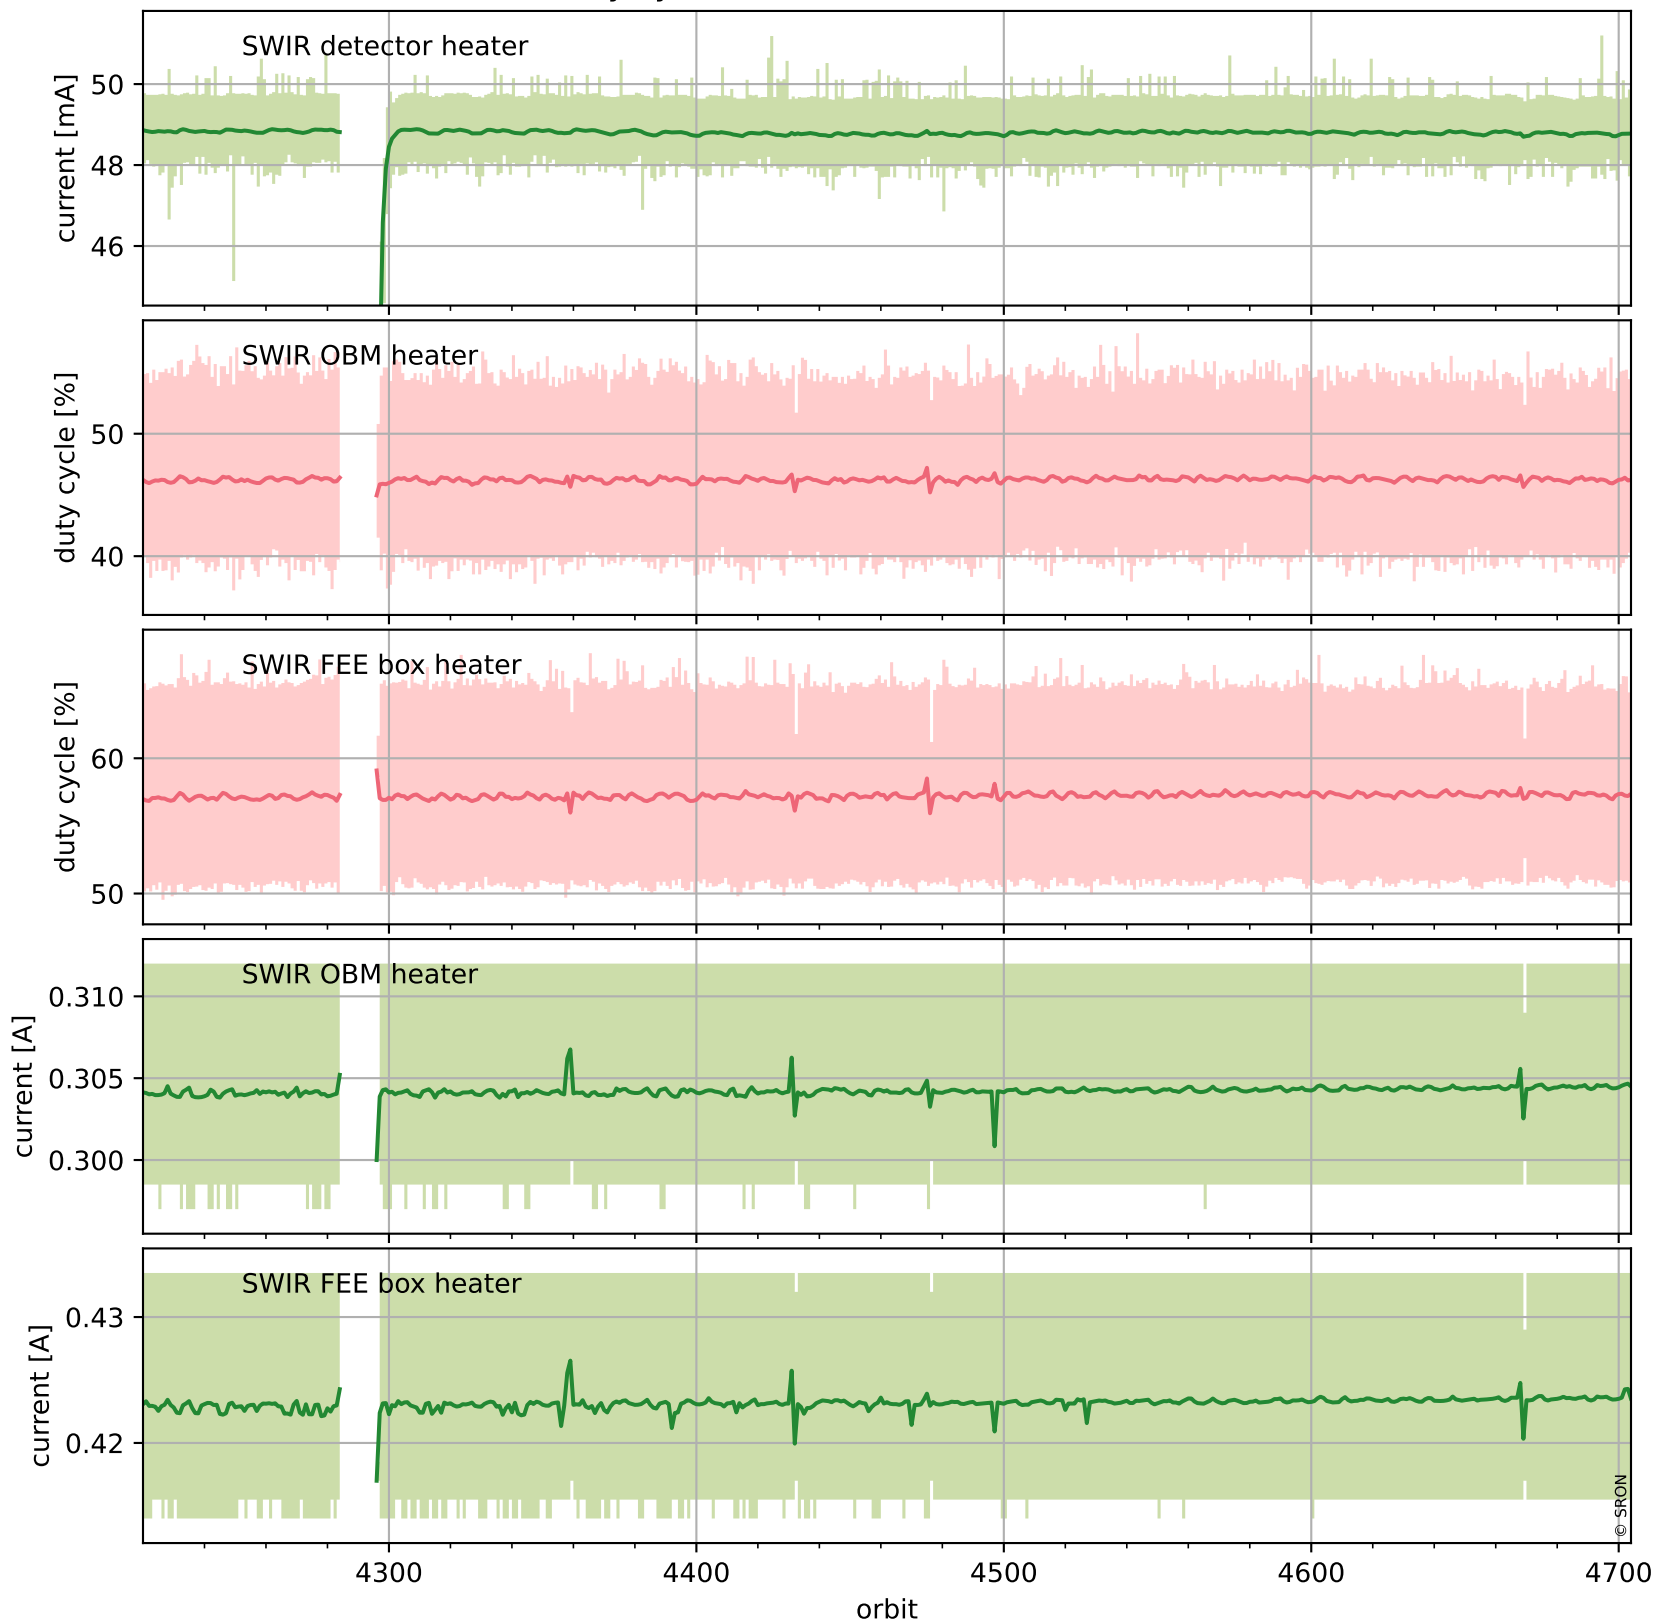

Tropomi SWIR housekeeping data

orbits : [4691, 4704]
coverage : 2018-09-09 / 2018-09-10
created : 2023-08-21T08:34:47

Temperature of sensors relevant for SWIR (one day)

Tropomi SWIR housekeeping data

orbits : [4220, 4704]
coverage : 2018-08-06 / 2018-09-10
created : 2023-08-21T08:34:47

Temperature of sensors relevant for SWIR (last month)

Tropomi SWIR housekeeping data

orbits : [4691, 4704]
coverage : 2018-09-09 / 2018-09-10
created : 2023-08-21T08:34:48

Current and duty cycle of 3 heaters relevant for SWIR (one day)

Tropomi SWIR housekeeping data

orbits : [4220, 4704]
coverage : 2018-08-06 / 2018-09-10
created : 2023-08-21T08:34:48

Current and duty cycle of 3 heaters relevant for SWIR (last month)

Tropomi SWIR housekeeping data

orbits : [4691, 4704]
coverage : 2018-09-09 / 2018-09-10
created : 2023-08-21T08:34:48

Temperature of sensors at the SWIR front-end electronics (one day)

Tropomi SWIR housekeeping data

orbits : [4220, 4704]
coverage : 2018-08-06 / 2018-09-10
created : 2023-08-21T08:34:49