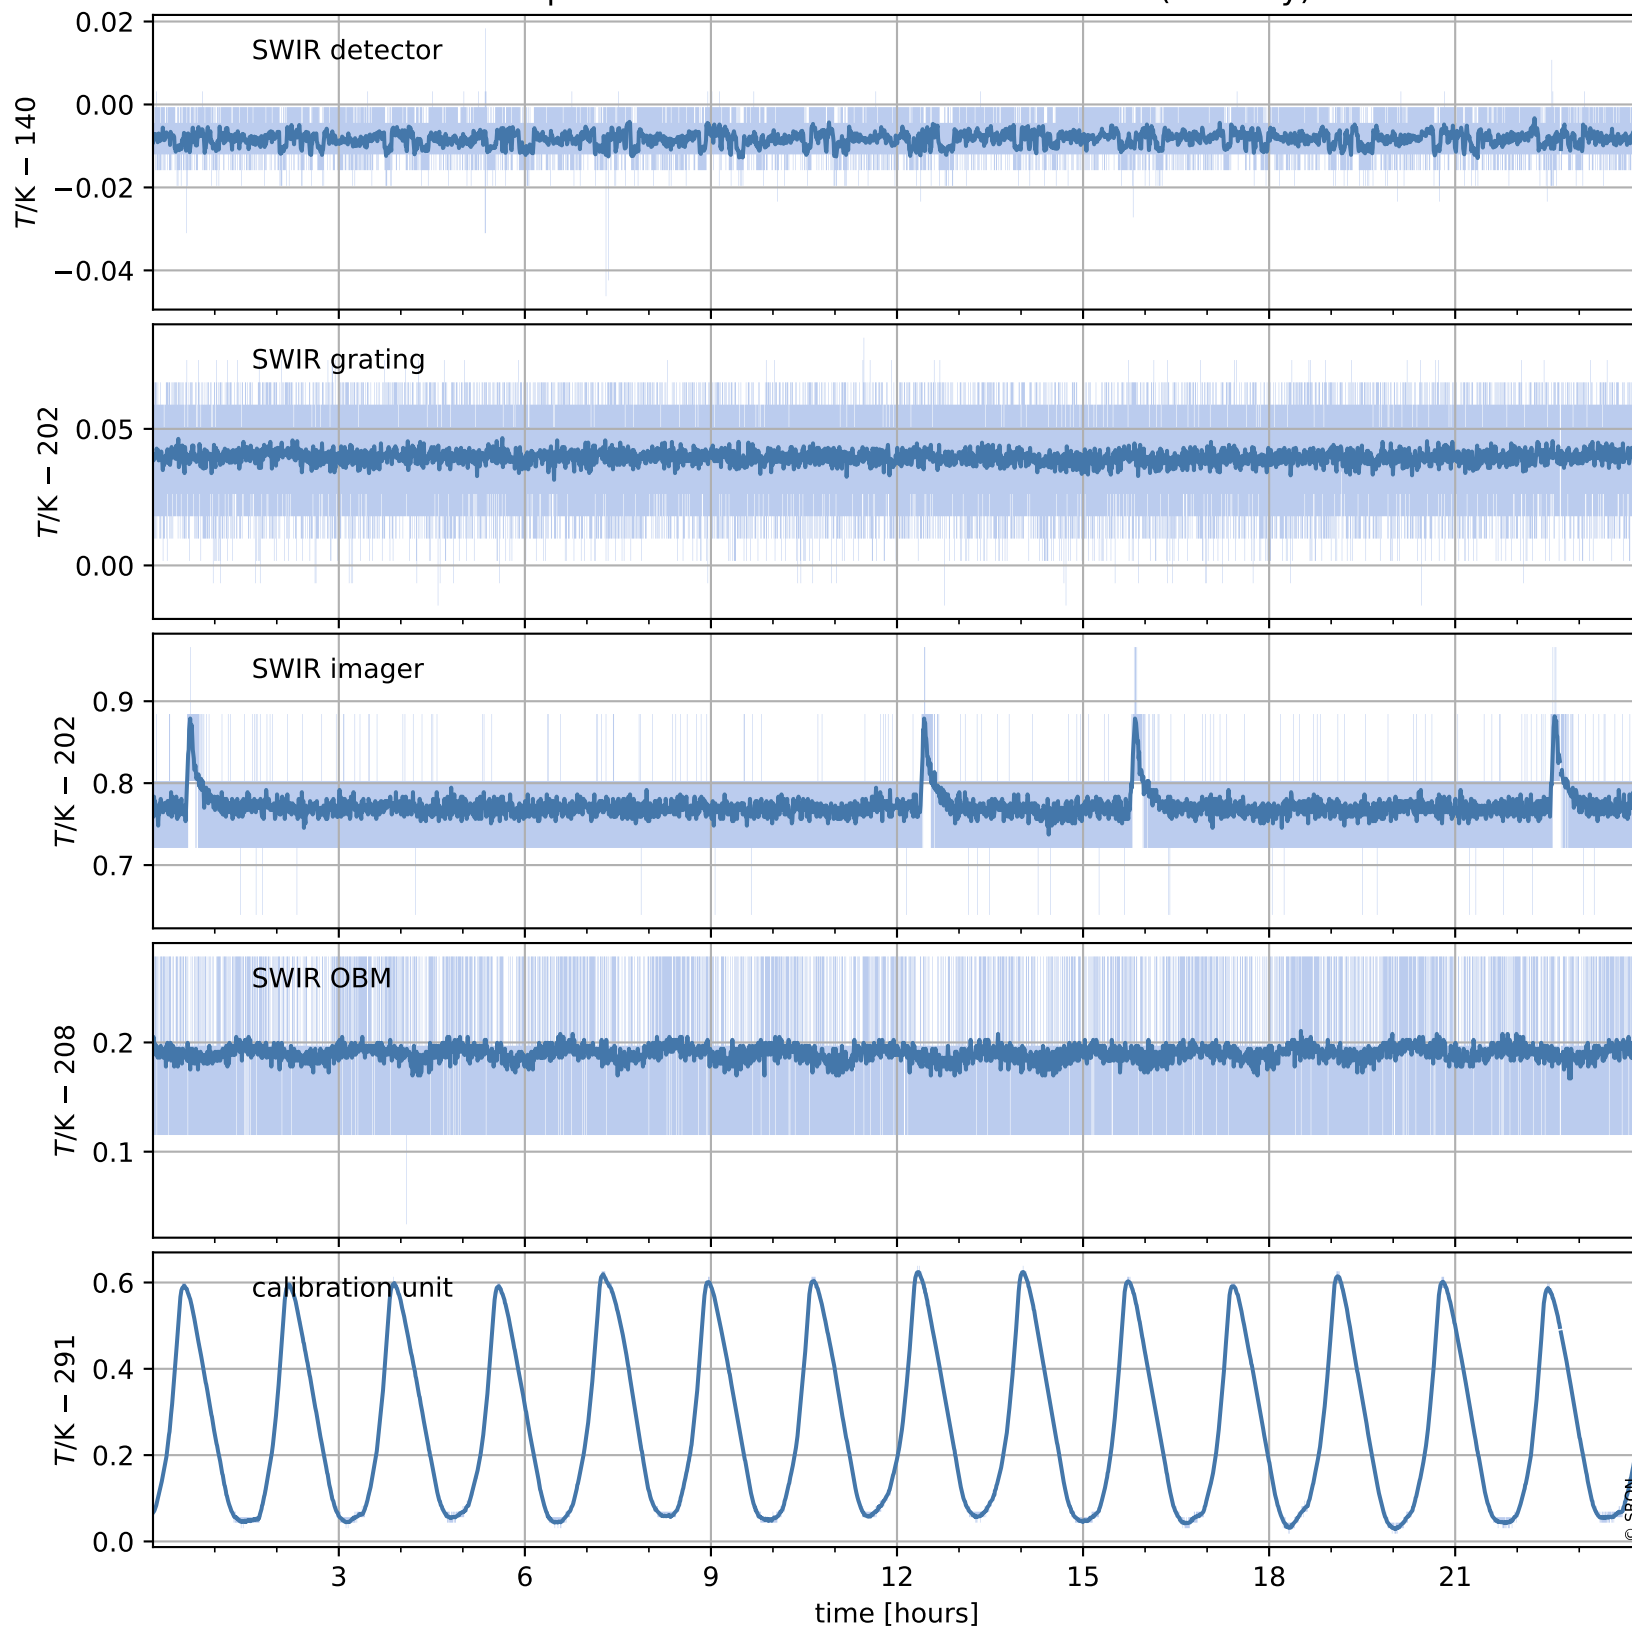

Tropomi SWIR housekeeping data

orbits : [4691, 4704]
coverage : 2018-09-09 / 2018-09-10
created : 2023-08-21T08:34:47

Temperature of sensors relevant for SWIR (one day)

Tropomi SWIR housekeeping data

orbits : [4220, 4704]
coverage : 2018-08-06 / 2018-09-10
created : 2023-08-21T08:34:47

Temperature of sensors relevant for SWIR (last month)

Tropomi SWIR housekeeping data

orbits : [4691, 4704]
coverage : 2018-09-09 / 2018-09-10
created : 2023-08-21T08:34:48

Current and duty cycle of 3 heaters relevant for SWIR (one day)

Tropomi SWIR housekeeping data

orbits : [4220, 4704]
coverage : 2018-08-06 / 2018-09-10
created : 2023-08-21T08:34:48

Current and duty cycle of 3 heaters relevant for SWIR (last month)

Tropomi SWIR housekeeping data