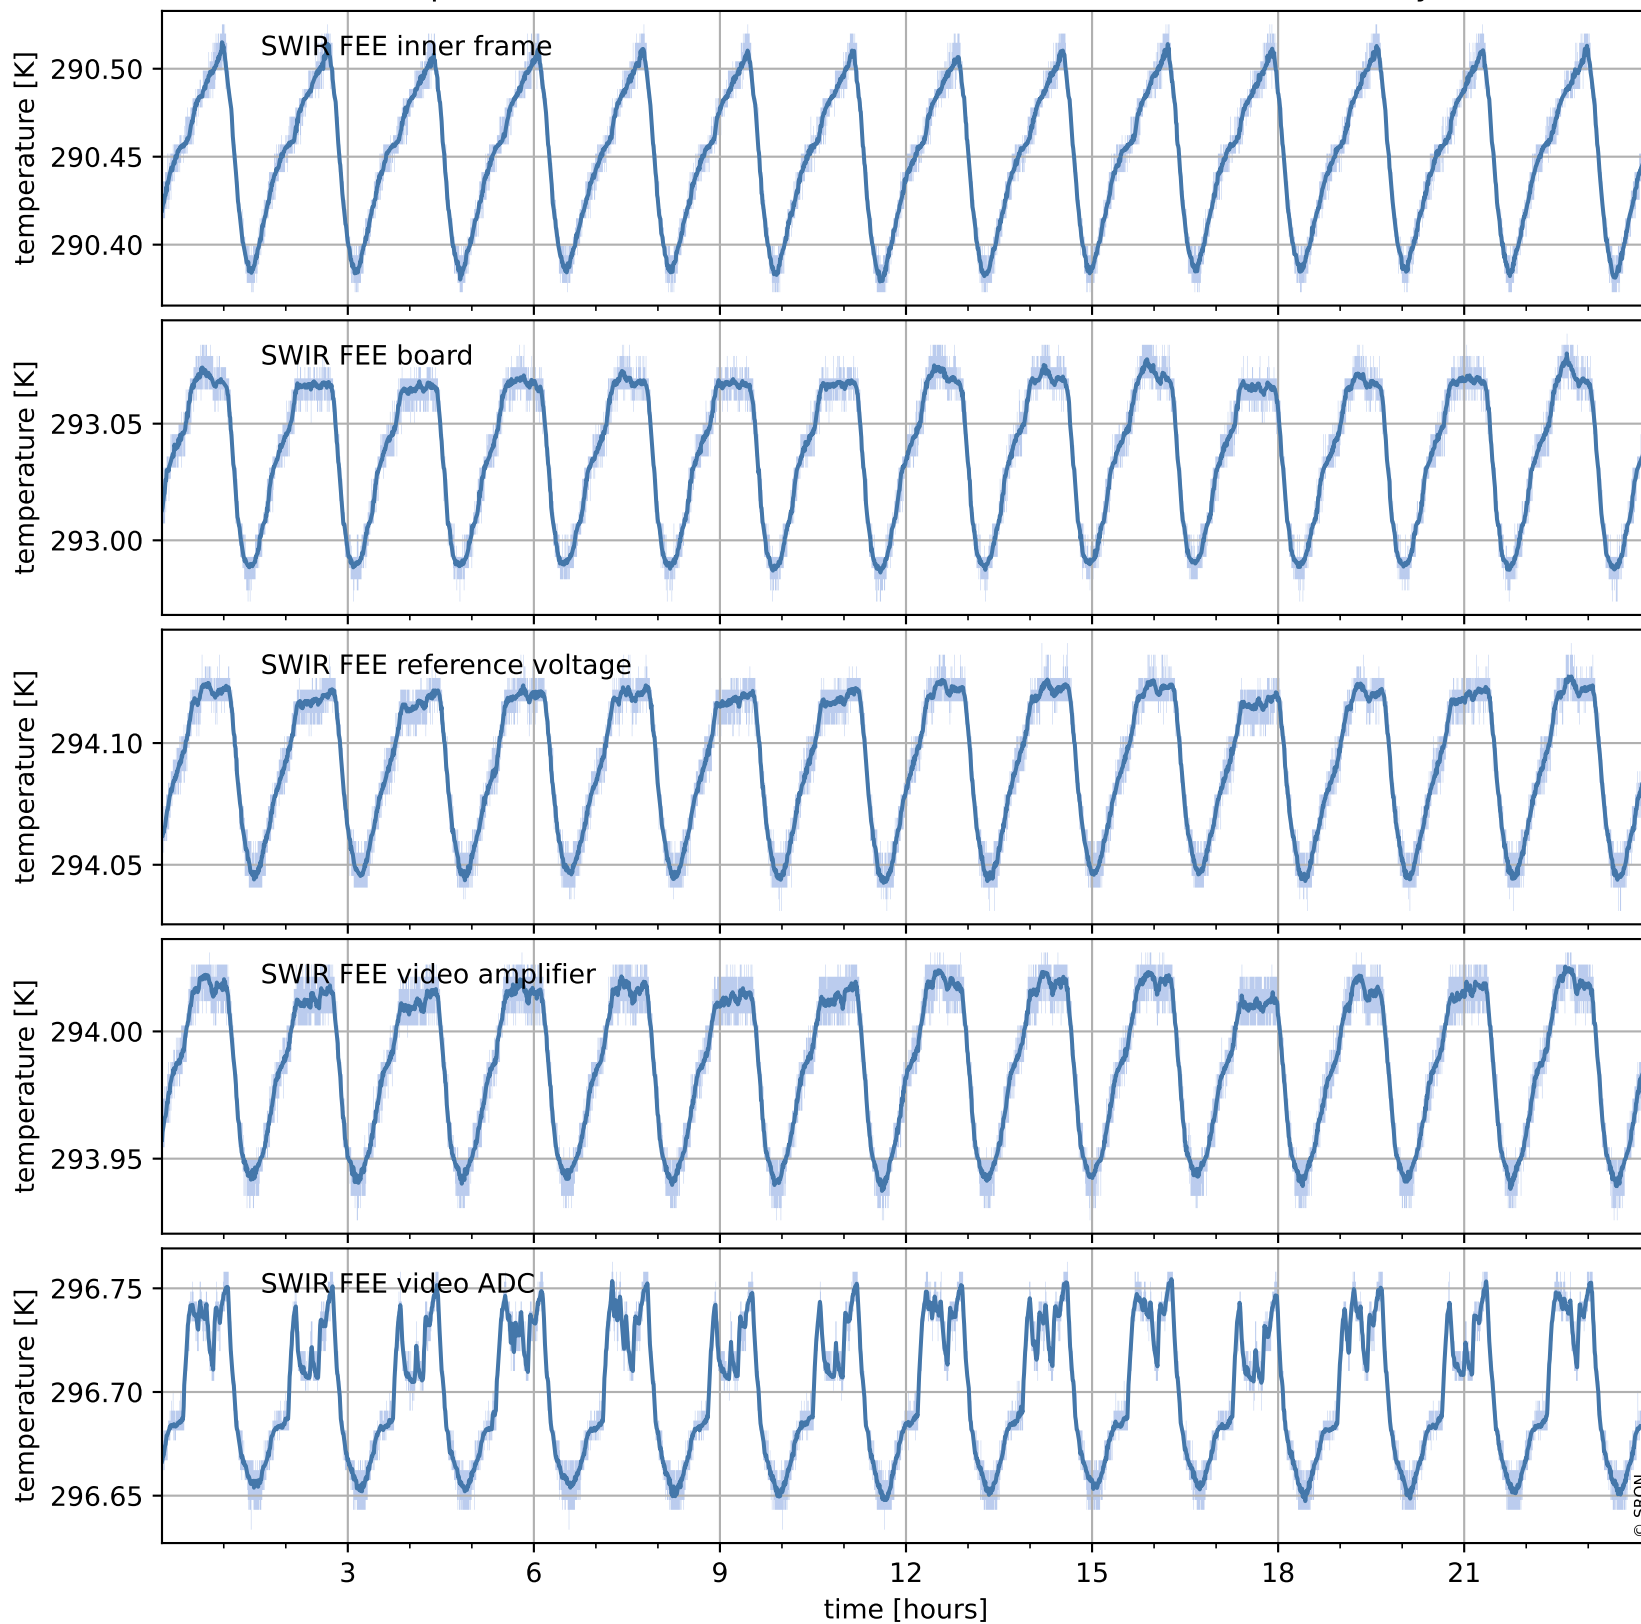

Tropomi SWIR housekeeping data

orbits : [4691, 4704]
coverage : 2018-09-09 / 2018-09-10
created : 2023-08-21T08:34:47

Temperature of sensors relevant for SWIR (one day)

Tropomi SWIR housekeeping data

orbits : [4220, 4704]
coverage : 2018-08-06 / 2018-09-10
created : 2023-08-21T08:34:47

Temperature of sensors relevant for SWIR (last month)

Tropomi SWIR housekeeping data

orbits : [4691, 4704]
coverage : 2018-09-09 / 2018-09-10
created : 2023-08-21T08:34:48

Current and duty cycle of 3 heaters relevant for SWIR (one day)

Tropomi SWIR housekeeping data

orbits : [4220, 4704]
coverage : 2018-08-06 / 2018-09-10
created : 2023-08-21T08:34:48

Current and duty cycle of 3 heaters relevant for SWIR (last month)

Tropomi SWIR housekeeping data

orbits : [4691, 4704]
coverage : 2018-09-09 / 2018-09-10
created : 2023-08-21T08:34:48

Temperature of sensors at the SWIR front-end electronics (one day)

Tropomi SWIR housekeeping data

orbits : [4220, 4704]
coverage : 2018-08-06 / 2018-09-10
created : 2023-08-21T08:34:49